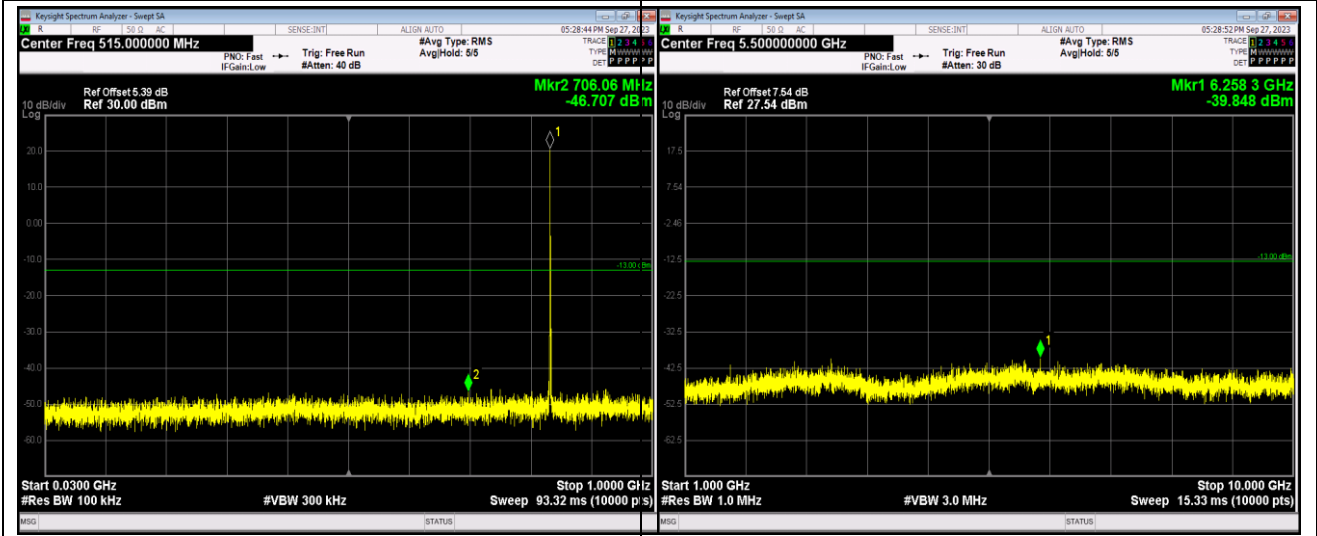

Band5-1.4MHz-16QAM-20525-1RB#0-Range1:30~1000MHz

Band5-1.4MHz-16QAM-20525-1RB#0-Range2:1000~10000MHz