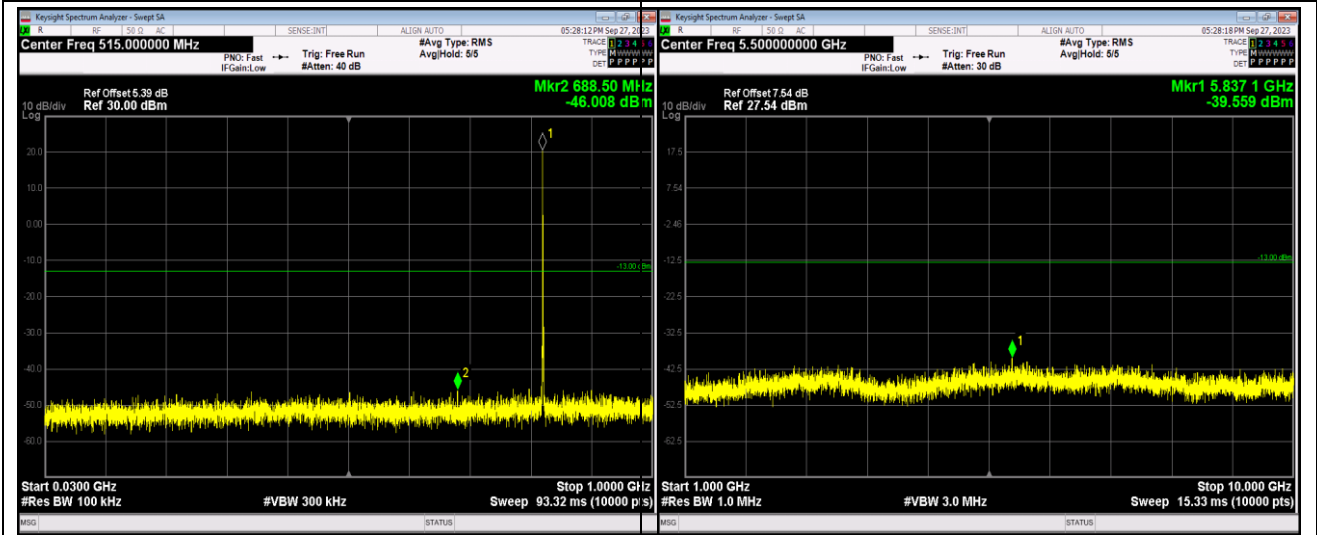

Band4-20MHz-16QAM-20300-1RB#0-Range1:30~1000MHz

Band4-20MHz-16QAM-20300-1RB#0-Range2:1000~20000MHz

Band5-1.4MHz-16QAM-20407-1RB#0-Range1:30~1000MHz

Band5-1.4MHz-16QAM-20407-1RB#0-Range2:1000~10000MHz

Band5-1.4MHz-16QAM-20525-1RB#0-Range1:30~1000MHz