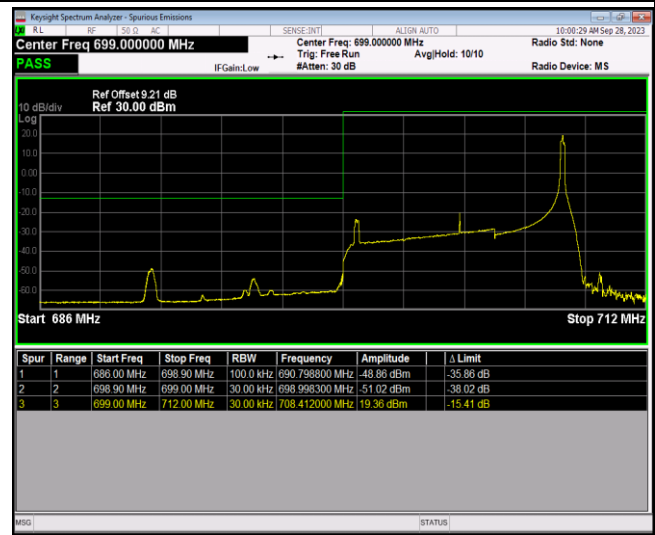

Band12-10MHz-QPSK-23060-1RB#49