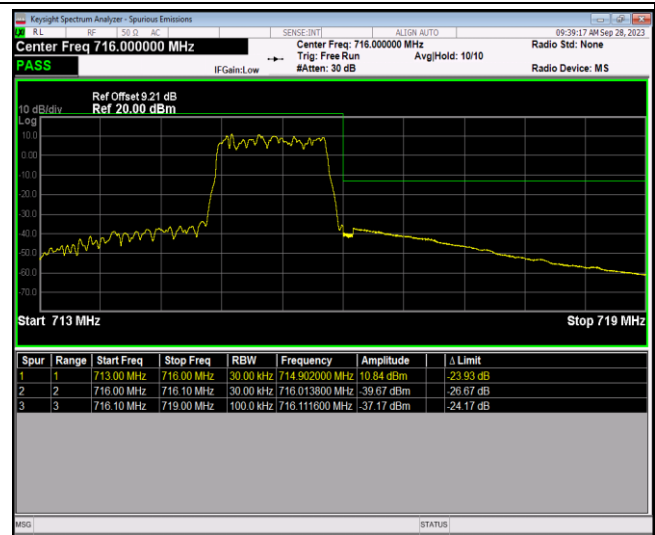

Band12-1.4MHz-16QAM-23173-6RB#0