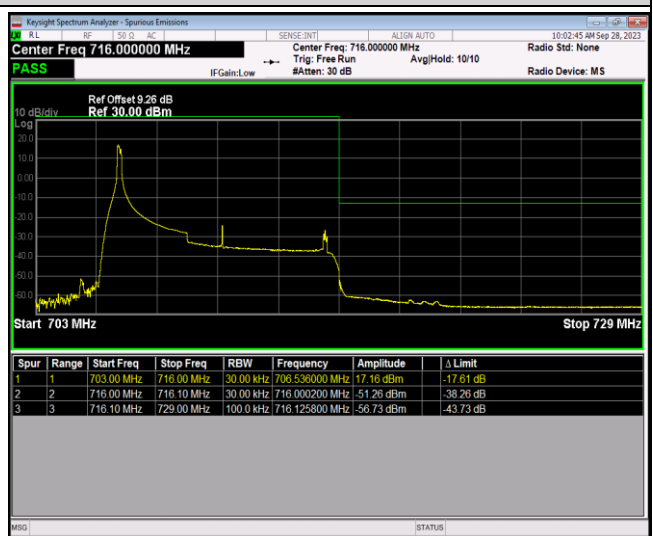

Band12-10MHz-16QAM-23060-1RB#49

Band12-10MHz-16QAM-23060-50RB#0

Band12-10MHz-16QAM-23130-1RB#0

Band12-10MHz-16QAM-23130-1RB#49

Band12-10MHz-16QAM-23130-50RB#0

Appendix E: Conducted Spurious Emission

Test Result (worst case)