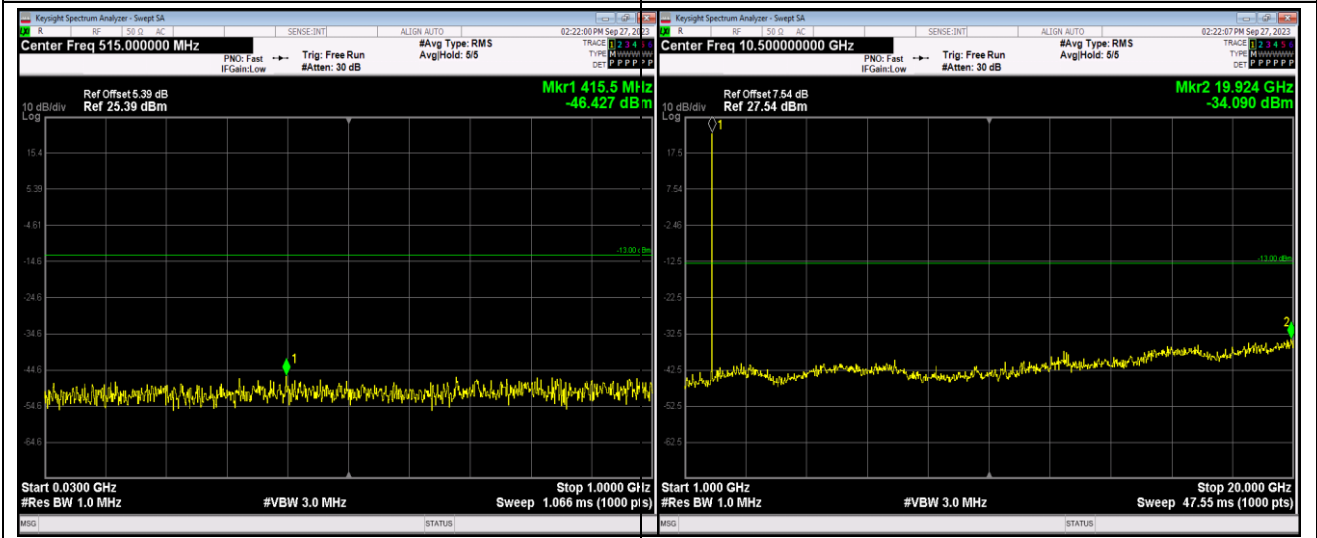

Band2-1.4MHz-16QAM-18607-1RB#0-Range1:30~1000MHz

Band2-1.4MHz-16QAM-18607-1RB#0-Range2:1000~20000MHz