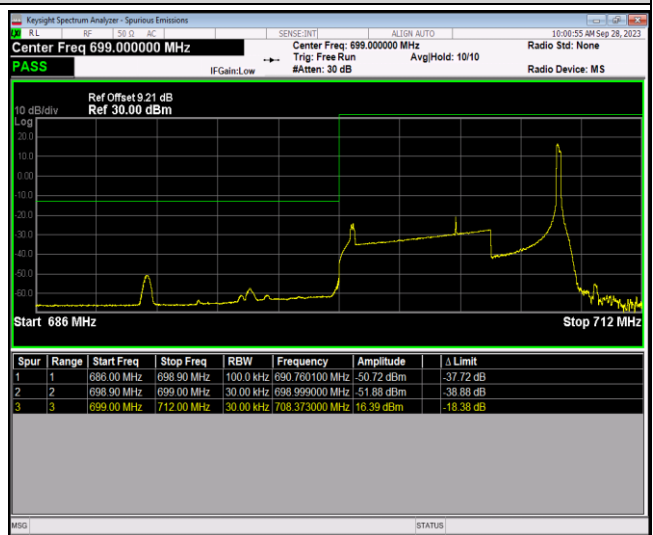

Band12-10MHz-16QAM-23060-1RB#49

Band12-10MHz-16QAM-23060-50RB#0

Band12-10MHz-16QAM-23130-1RB#0

Band12-10MHz-16QAM-23130-1RB#49

Band12-10MHz-16QAM-23130-50RB#0

Appendix E: Conducted Spurious Emission

Test Result (worst case)