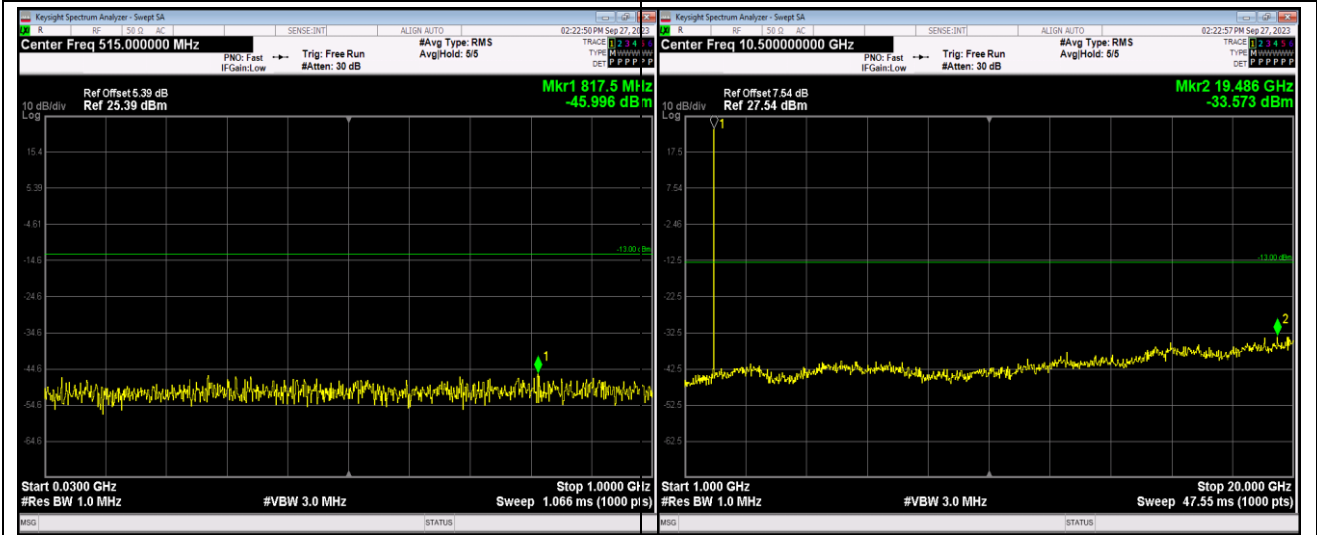

Remark: All bandwidth and all modulation had been tested, but only the worst case data displayed in this report.

Test Graphs

Band2-1.4MHz-QPSK-19193-1RB#0-Range1:30~1000MHz

Band2-1.4MHz-QPSK-19193-1RB#0-Range2:1000~20000MHz