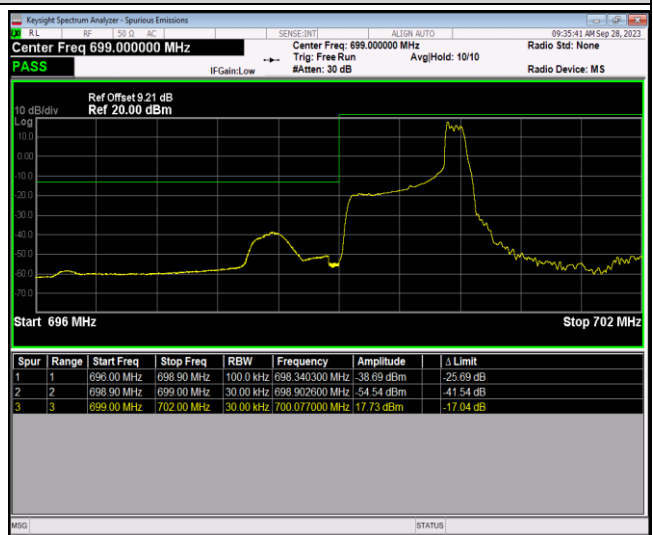

Band12-1.4MHz-16QAM-23017-1RB#5