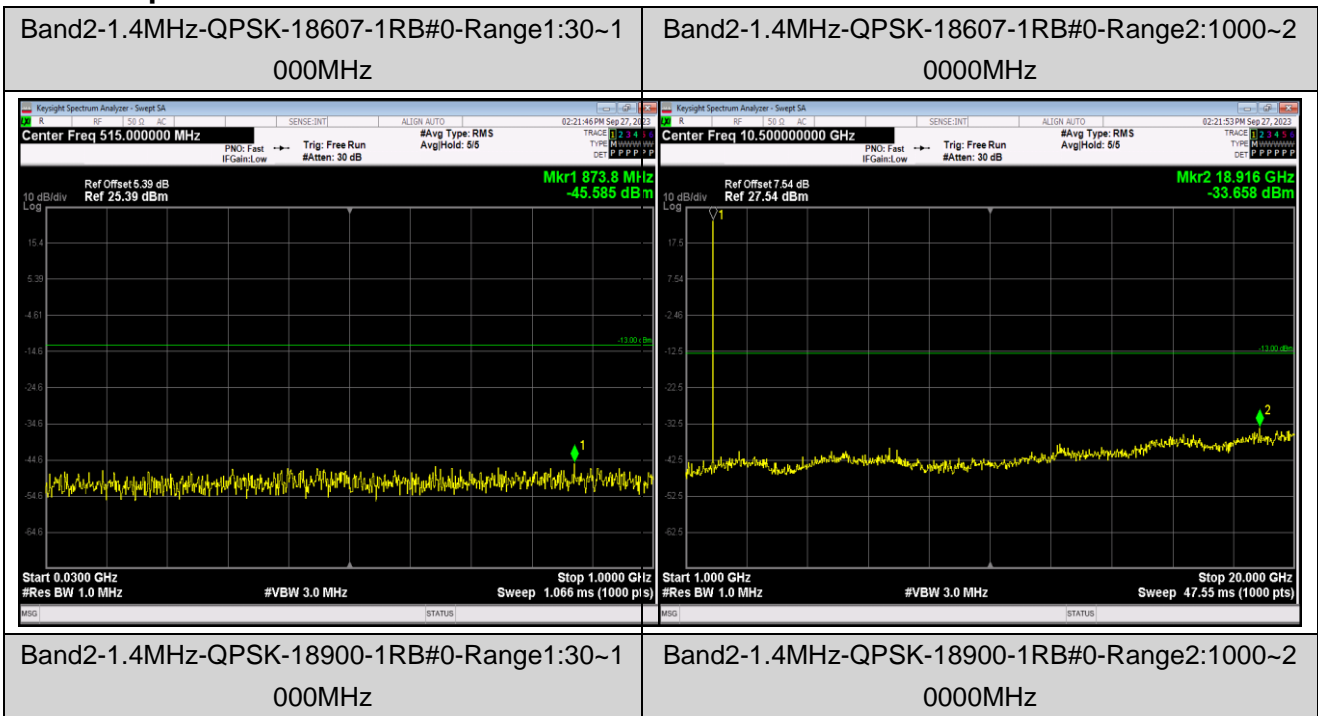

Band12	1.4MHz	16QAM	23095	1RB#0	Range2:1000~10000MHz	-38.1	PASS
Band12	1.4MHz	16QAM	23173	1RB#0	Range1:30~1000MHz	-44.79	PASS
Band12	1.4MHz	16QAM	23173	1RB#0	Range2:1000~10000MHz	-40	PASS
Band12	10MHz	QPSK	23060	1RB#0	Range1:30~1000MHz	-45.25	PASS
Band12	10MHz	QPSK	23060	1RB#0	Range2:1000~10000MHz	-39	PASS
Band12	10MHz	QPSK	23095	1RB#0	Range1:30~1000MHz	-43.9	PASS
Band12	10MHz	QPSK	23095	1RB#0	Range2:1000~10000MHz	-40.61	PASS
Band12	10MHz	QPSK	23130	1RB#0	Range1:30~1000MHz	-44.52	PASS
Band12	10MHz	QPSK	23130	1RB#0	Range2:1000~10000MHz	-40.17	PASS
Band12	10MHz	16QAM	23060	1RB#0	Range1:30~1000MHz	-44.88	PASS
Band12	10MHz	16QAM	23060	1RB#0	Range2:1000~10000MHz	-40.39	PASS
Band12	10MHz	16QAM	23095	1RB#0	Range1:30~1000MHz	-45.05	PASS
Band12	10MHz	16QAM	23095	1RB#0	Range2:1000~10000MHz	-40.16	PASS
Band12	10MHz	16QAM	23130	1RB#0	Range1:30~1000MHz	-44.03	PASS
Band12	10MHz	16QAM	23130	1RB#0	Range2:1000~10000MHz	-39.12	PASS

Remark: All bandwidth and all modulation had been tested, but only the worst case data displayed in this report.

Test Graphs