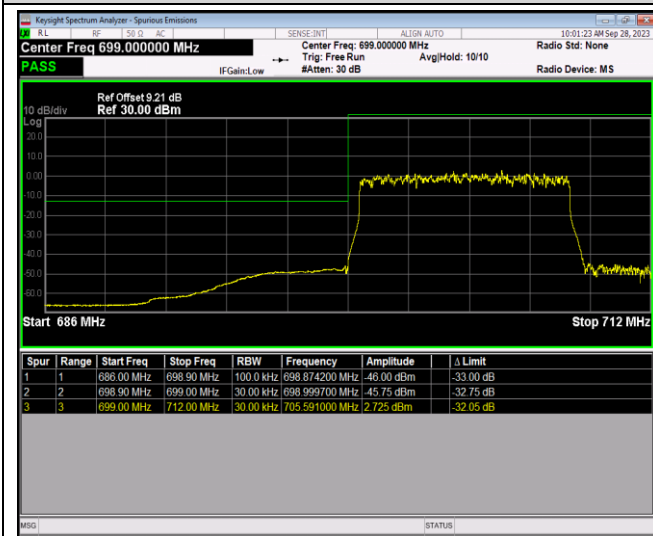

Band12-10MHz-QPSK-23060-50RB#0