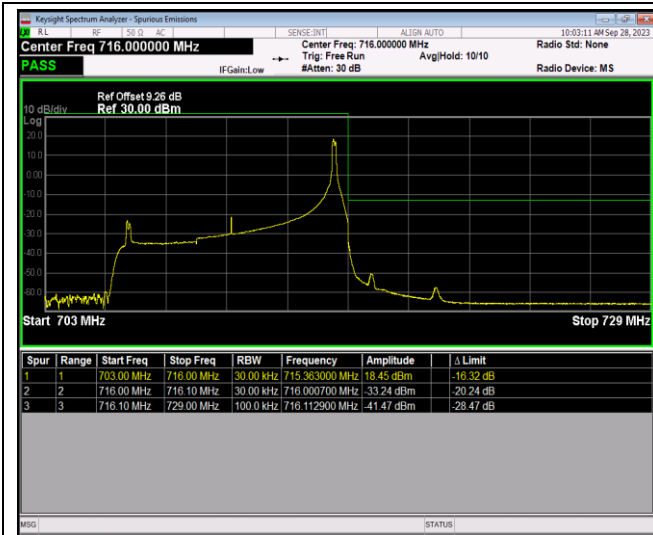

Band12-10MHz-QPSK-23130-1RB#49