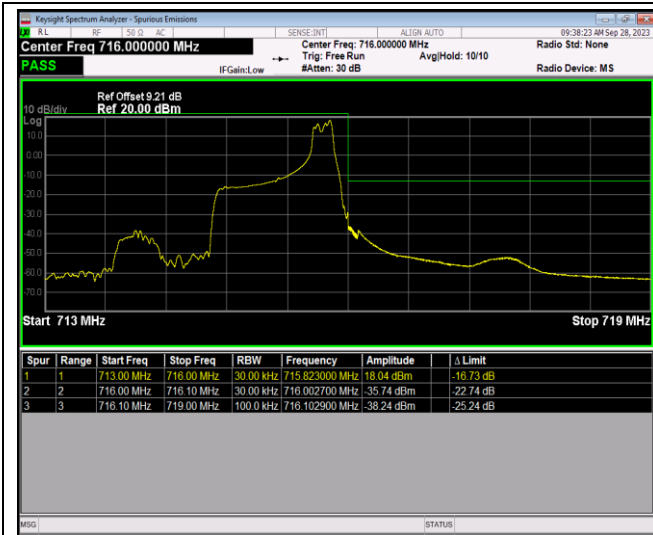

Band12-1.4MHz-16QAM-23173-1RB#5