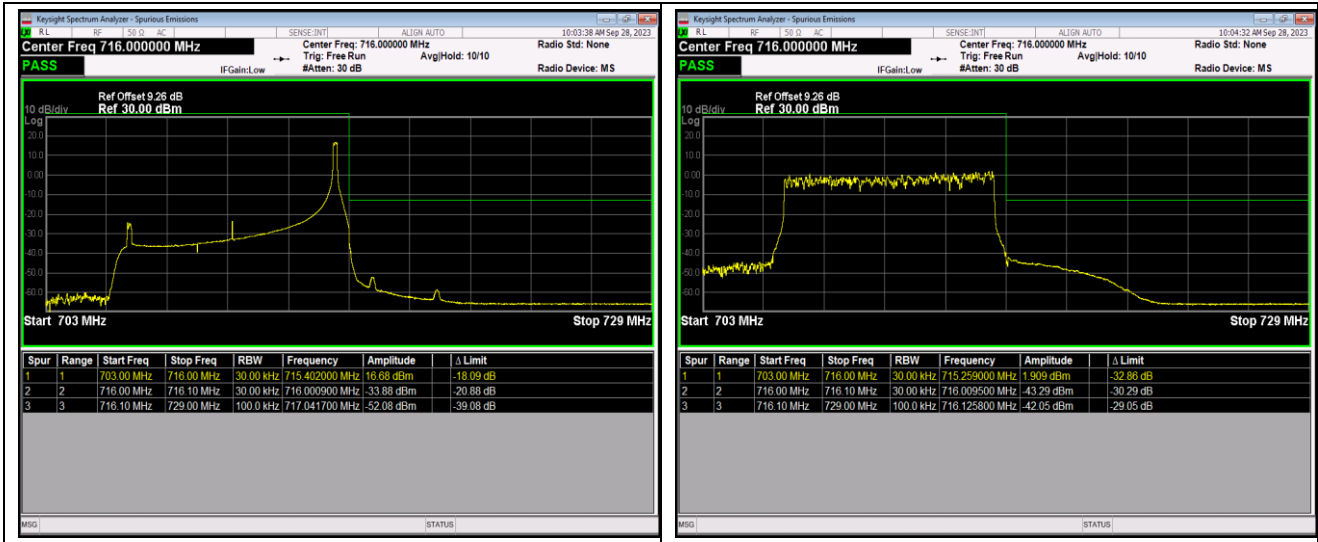

Band12-10MHz-16QAM-23060-1RB#49

Band12-10MHz-16QAM-23060-50RB#0

Band12-10MHz-16QAM-23130-1RB#0

Band12-10MHz-16QAM-23130-1RB#49

Band12-10MHz-16QAM-23130-50RB#0

Appendix E: Conducted Spurious Emission

Test Result (worst case)