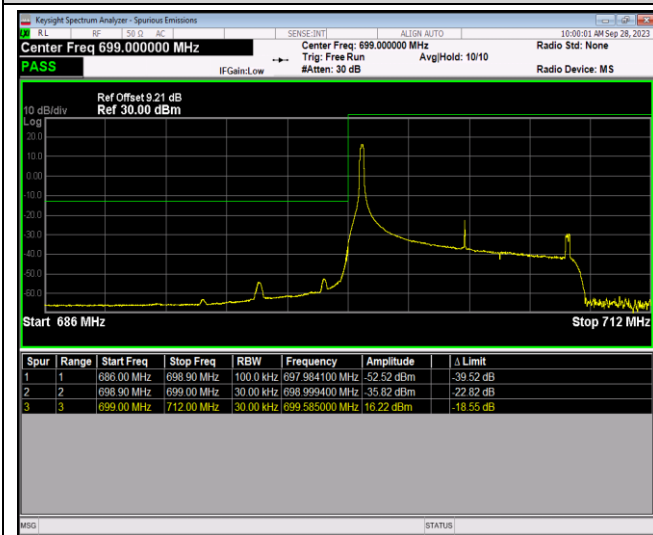

Band12-10MHz-16QAM-23060-1RB#49

Band12-10MHz-16QAM-23060-50RB#0

Band12-10MHz-16QAM-23130-1RB#0

Band12-10MHz-16QAM-23130-1RB#49

Band12-10MHz-16QAM-23130-50RB#0

Appendix E: Conducted Spurious Emission

Test Result (worst case)