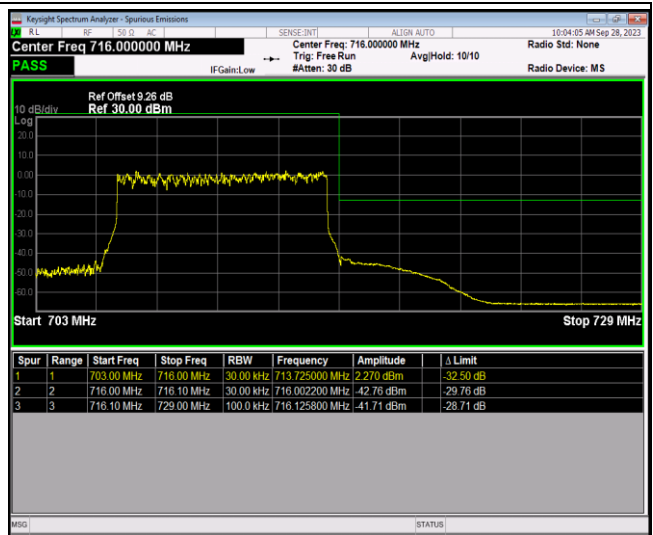

Band12-10MHz-16QAM-23060-1RB#49

Band12-10MHz-16QAM-23060-50RB#0

Band12-10MHz-16QAM-23130-1RB#0

Band12-10MHz-16QAM-23130-1RB#49

Band12-10MHz-16QAM-23130-50RB#0

Appendix E: Conducted Spurious Emission

Test Result (worst case)