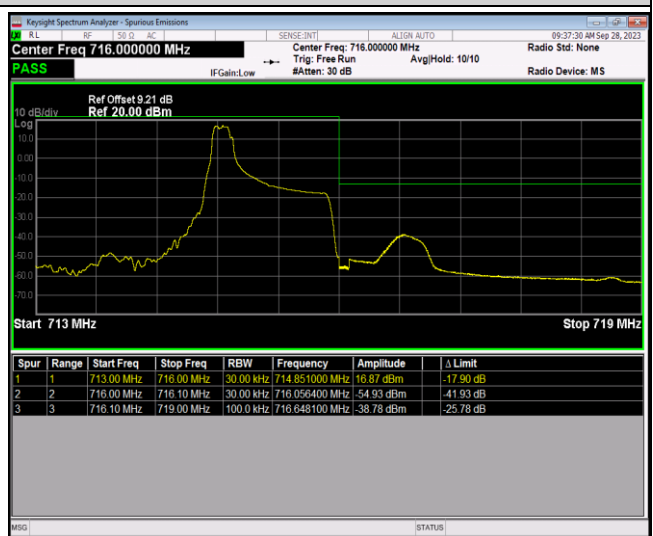

Band12-1.4MHz-16QAM-23173-1RB#0