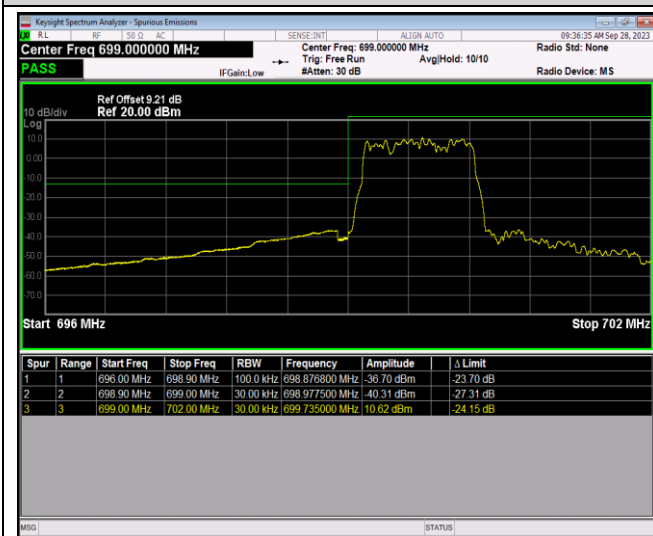

Band12-1.4MHz-16QAM-23017-6RB#0