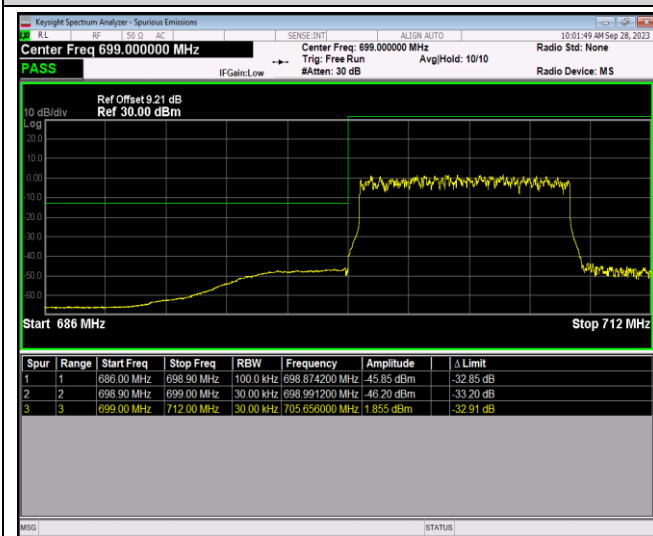

Band12-10MHz-16QAM-23060-1RB#49

Band12-10MHz-16QAM-23060-50RB#0

Band12-10MHz-16QAM-23130-1RB#0

Band12-10MHz-16QAM-23130-1RB#49

Band12-10MHz-16QAM-23130-50RB#0

Appendix E: Conducted Spurious Emission

Test Result (worst case)