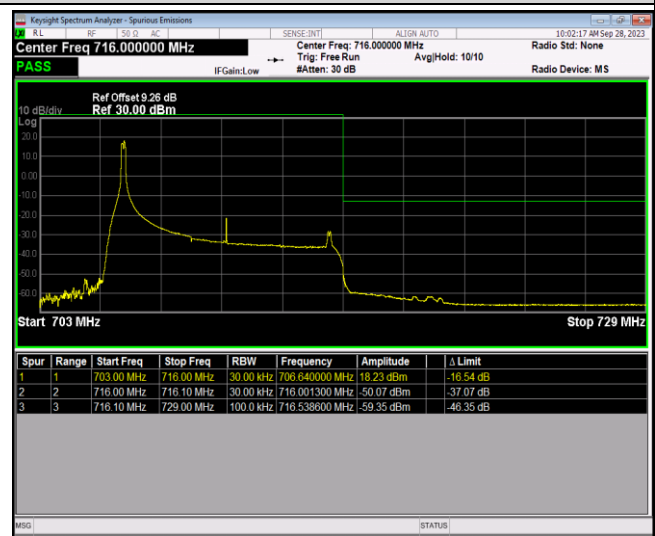

Band12-10MHz-QPSK-23130-1RB#0