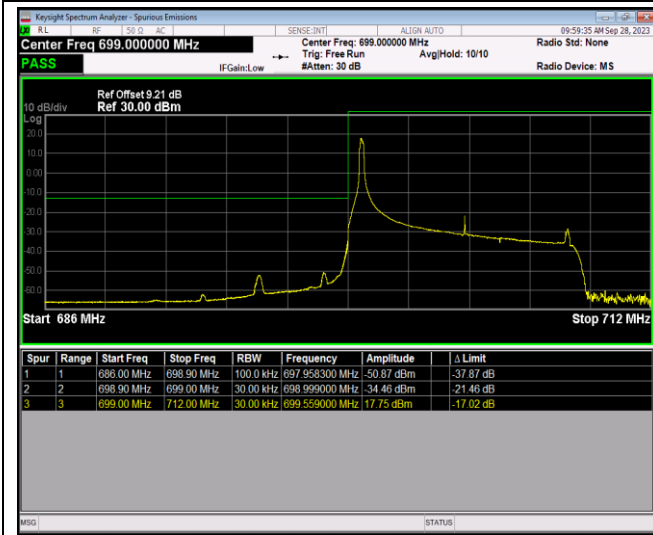

Band12-10MHz-QPSK-23060-1RB#0