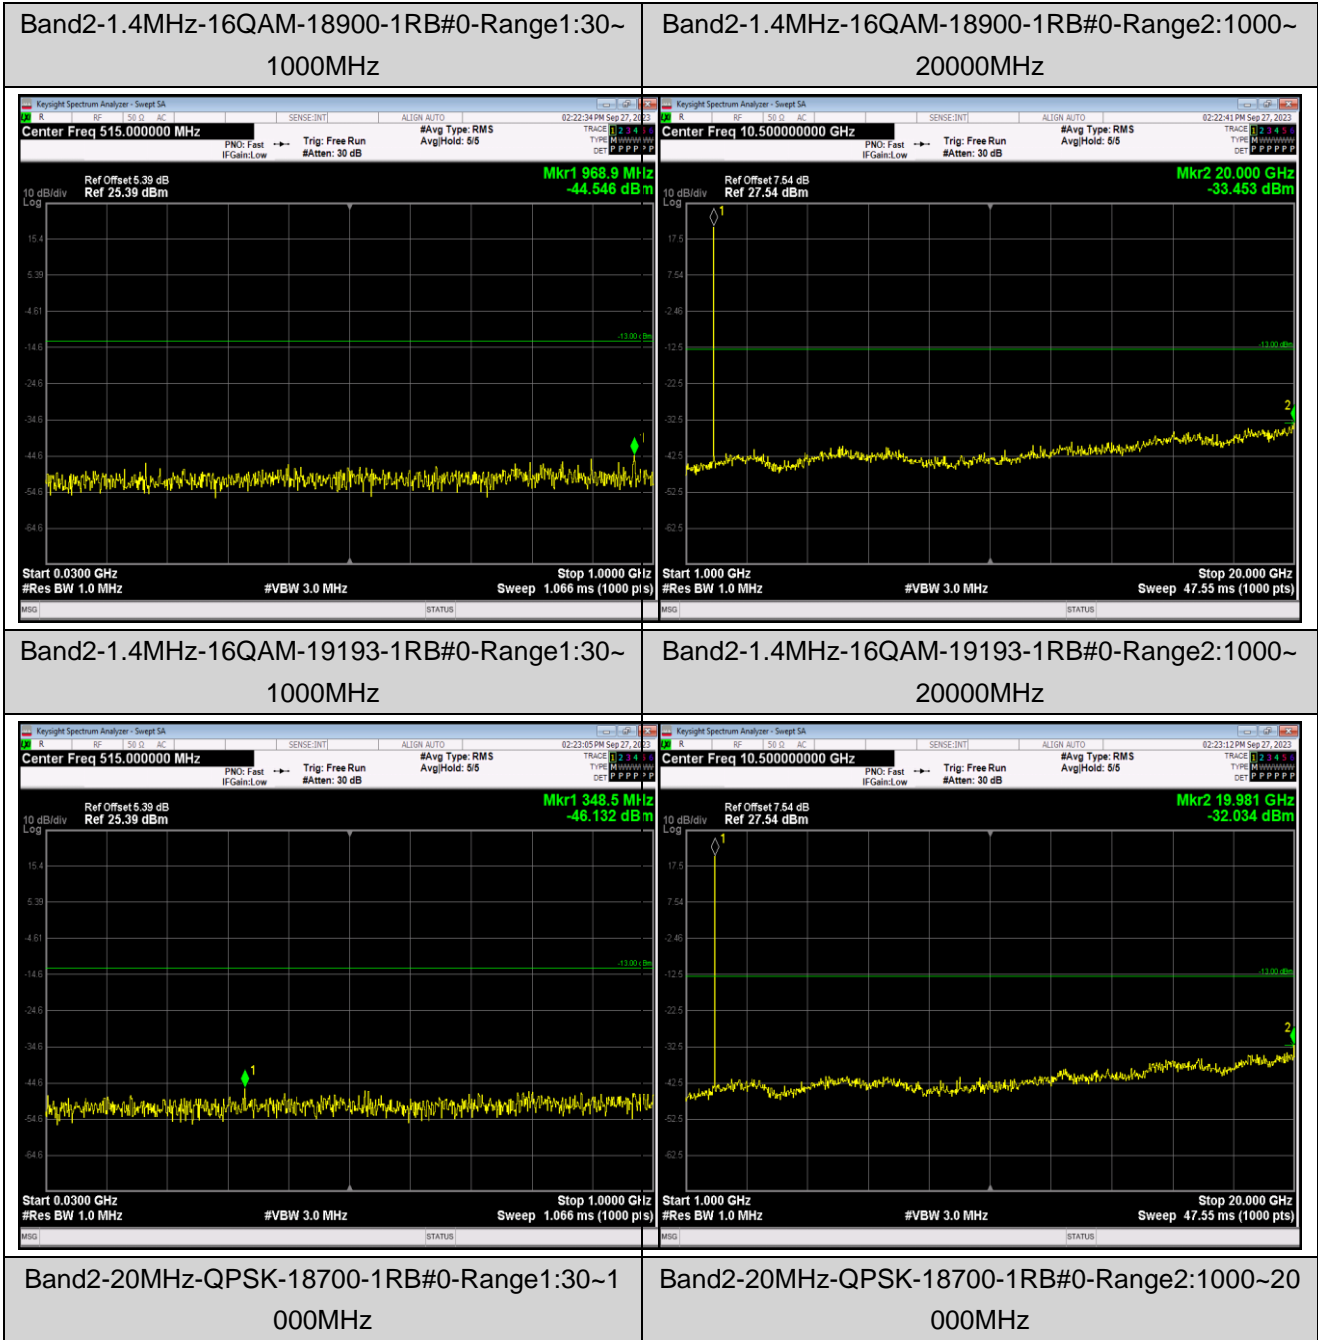

Band12	1.4MHz	16QAM	23095	1RB#0	Range2:1000~10000MHz	-38.1	PASS
Band12	1.4MHz	16QAM	23173	1RB#0	Range1:30~1000MHz	-44.79	PASS
Band12	1.4MHz	16QAM	23173	1RB#0	Range2:1000~10000MHz	-40	PASS
Band12	10MHz	QPSK	23060	1RB#0	Range1:30~1000MHz	-45.25	PASS
Band12	10MHz	QPSK	23060	1RB#0	Range2:1000~10000MHz	-39	PASS
Band12	10MHz	QPSK	23095	1RB#0	Range1:30~1000MHz	-43.9	PASS
Band12	10MHz	QPSK	23095	1RB#0	Range2:1000~10000MHz	-40.61	PASS
Band12	10MHz	QPSK	23130	1RB#0	Range1:30~1000MHz	-44.52	PASS
Band12	10MHz	QPSK	23130	1RB#0	Range2:1000~10000MHz	-40.17	PASS
Band12	10MHz	16QAM	23060	1RB#0	Range1:30~1000MHz	-44.88	PASS
Band12	10MHz	16QAM	23060	1RB#0	Range2:1000~10000MHz	-40.39	PASS
Band12	10MHz	16QAM	23095	1RB#0	Range1:30~1000MHz	-45.05	PASS
Band12	10MHz	16QAM	23095	1RB#0	Range2:1000~10000MHz	-40.16	PASS
Band12	10MHz	16QAM	23130	1RB#0	Range1:30~1000MHz	-44.03	PASS
Band12	10MHz	16QAM	23130	1RB#0	Range2:1000~10000MHz	-39.12	PASS

Remark: All bandwidth and all modulation had been tested, but only the worst case data displayed in this report.

Test Graphs

Band2-1.4MHz-QPSK-19193-1RB#0-Range1:30~1000MHz

Band2-1.4MHz-QPSK-19193-1RB#0-Range2:1000~20000MHz

Band2-1.4MHz-16QAM-18607-1RB#0-Range1:30~1000MHz

Band2-1.4MHz-16QAM-18607-1RB#0-Range2:1000~20000MHz

Band2-20MHz-QPSK-18900-1RB#0-Range1:30~1000MHz

Band2-20MHz-QPSK-18900-1RB#0-Range2:1000~20000MHz

Band2-20MHz-QPSK-19100-1RB#0-Range1:30~1000MHz

Band2-20MHz-QPSK-19100-1RB#0-Range2:1000~20000MHz