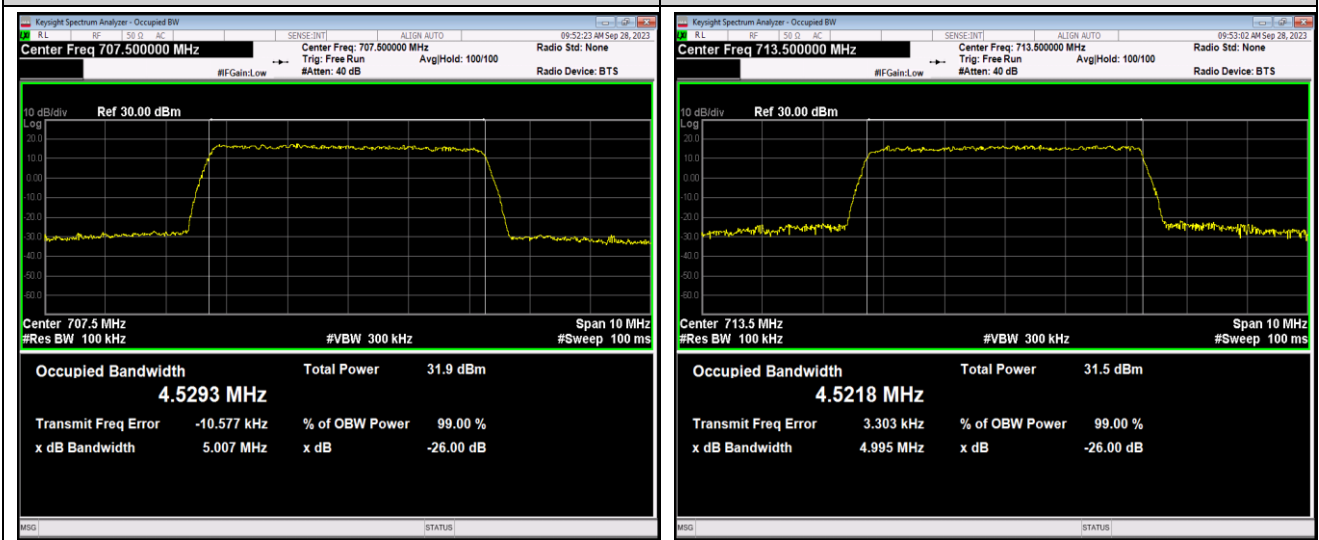

Band12-5MHz-16QAM-23095-25RB#0

Band12-5MHz-QPSK-23155-25RB#0

Band12-10MHz-QPSK-23060-50RB#0

Band12-10MHz-16QAM-23095-50RB#0