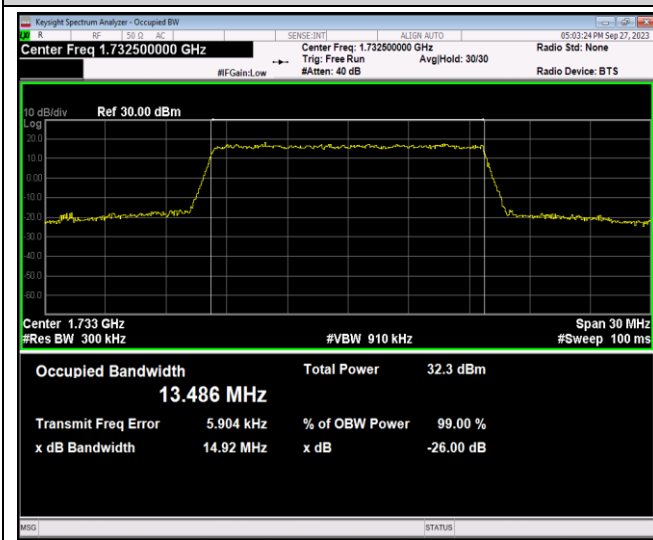

Band4-15MHz-QPSK-20325-75RB#0

Band4-15MHz-16QAM-20025-75RB#0

Band4-15MHz-16QAM-20175-75RB#0

Band4-15MHz-16QAM-20325-75RB#0

Band4-20MHz-QPSK-20050-100RB#0

Band4-20MHz-QPSK-20175-100RB#0

Band5-3MHz-QPSK-20635-15RB#0