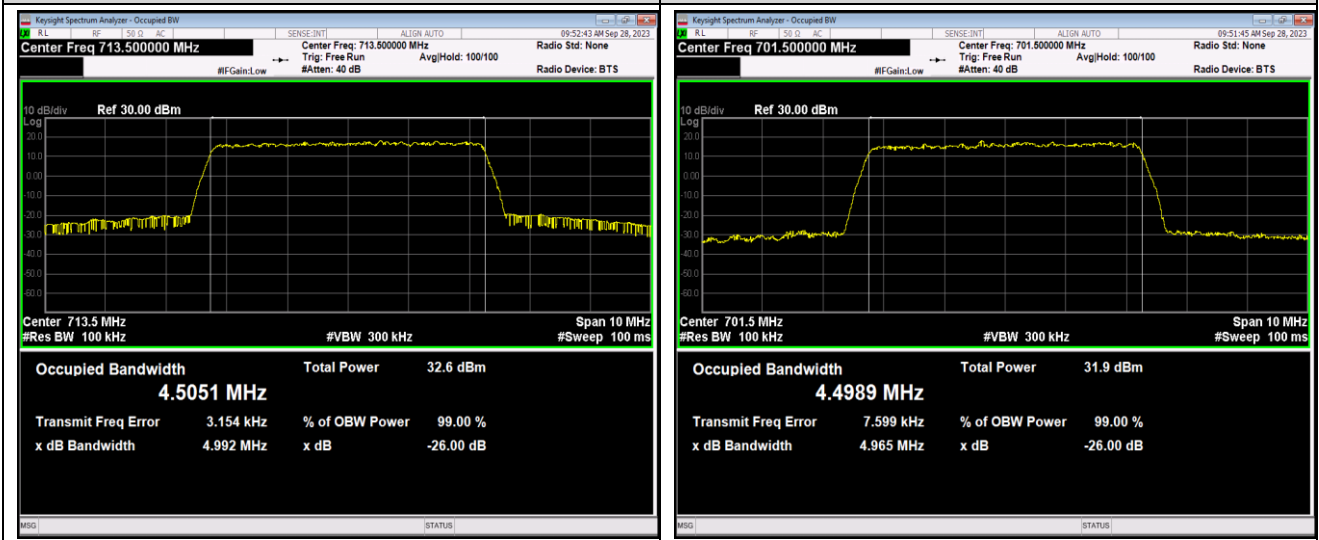

Band12-5MHz-QPSK-23155-25RB#0

Band12-5MHz-16QAM-23035-25RB#0

Band12-5MHz-16QAM-23095-25RB#0

Band12-5MHz-QPSK-23155-25RB#0