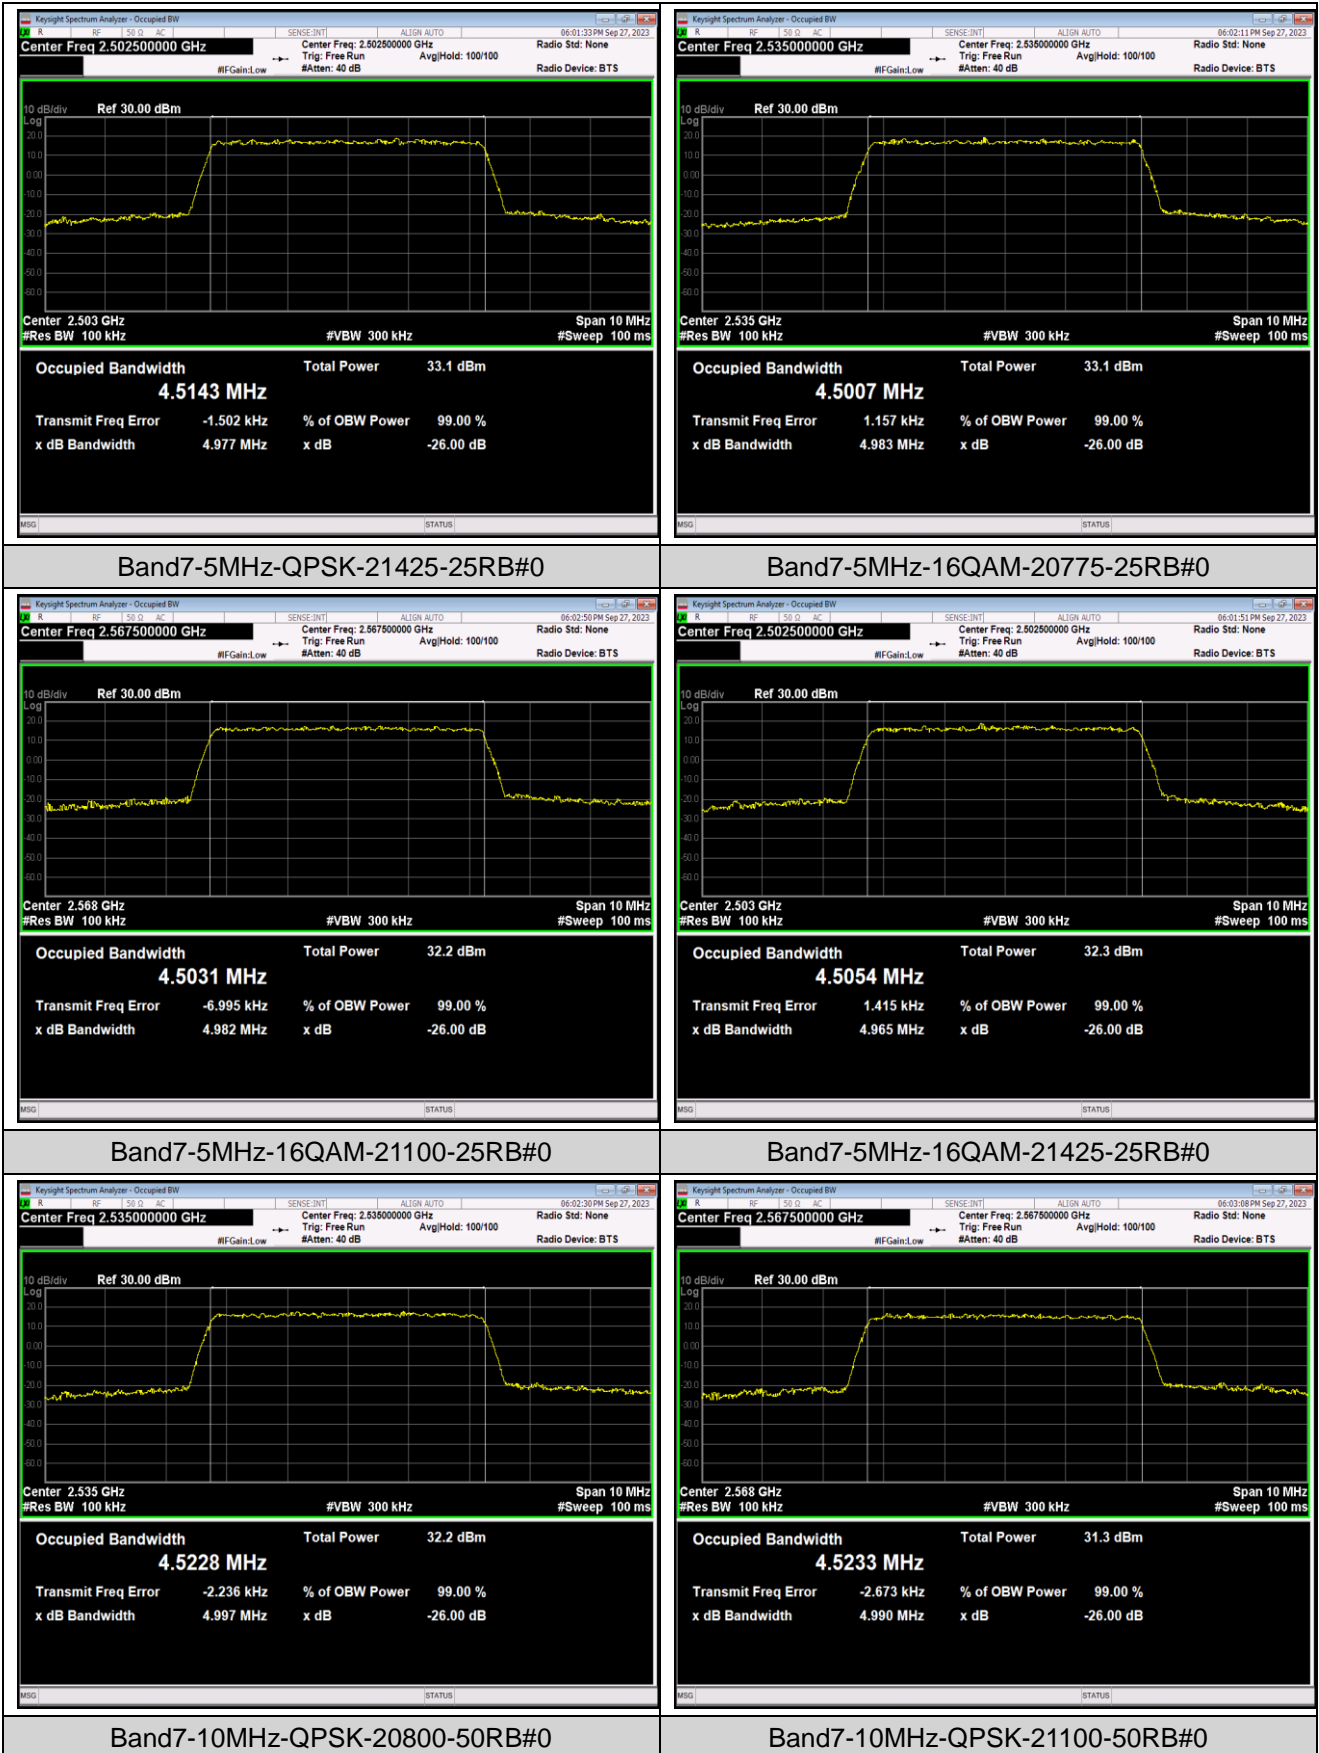

Band4-15MHz-QPSK-20325-75RB#0

Band4-15MHz-16QAM-20025-75RB#0

Band4-15MHz-16QAM-20175-75RB#0

Band4-15MHz-16QAM-20325-75RB#0

Band4-20MHz-QPSK-20050-100RB#0

Band4-20MHz-QPSK-20175-100RB#0

Band5-3MHz-QPSK-20635-15RB#0

Band5-3MHz-16QAM-20415-15RB#0

Band5-3MHz-16QAM-20525-15RB#0

Band5-3MHz-16QAM-20635-15RB#0

Band5-5MHz-QPSK-20425-25RB#0

Band5-5MHz-QPSK-20525-25RB#0

Band5-5MHz-QPSK-20625-25RB#0

Band5-5MHz-16QAM-20425-25RB#0

Band5-5MHz-16QAM-20525-25RB#0

Band5-5MHz-16QAM-20625-25RB#0

Band5-10MHz-QPSK-20450-50RB#0

Band5-10MHz-QPSK-20525-50RB#0

Band7-10MHz-QPSK-21400-50RB#0

Band7-10MHz-16QAM-20800-50RB#0

Band7-10MHz-16QAM-21100-50RB#0

Band7-10MHz-16QAM-21400-50RB#0

Band7-15MHz-QPSK-20825-75RB#0

Band7-15MHz-QPSK-21100-75RB#0

Band7-15MHz-QPSK-21375-75RB#0

Band7-15MHz-16QAM-20825-75RB#0

Band7-15MHz-16QAM-21100-75RB#0

Band7-15MHz-16QAM-21375-75RB#0