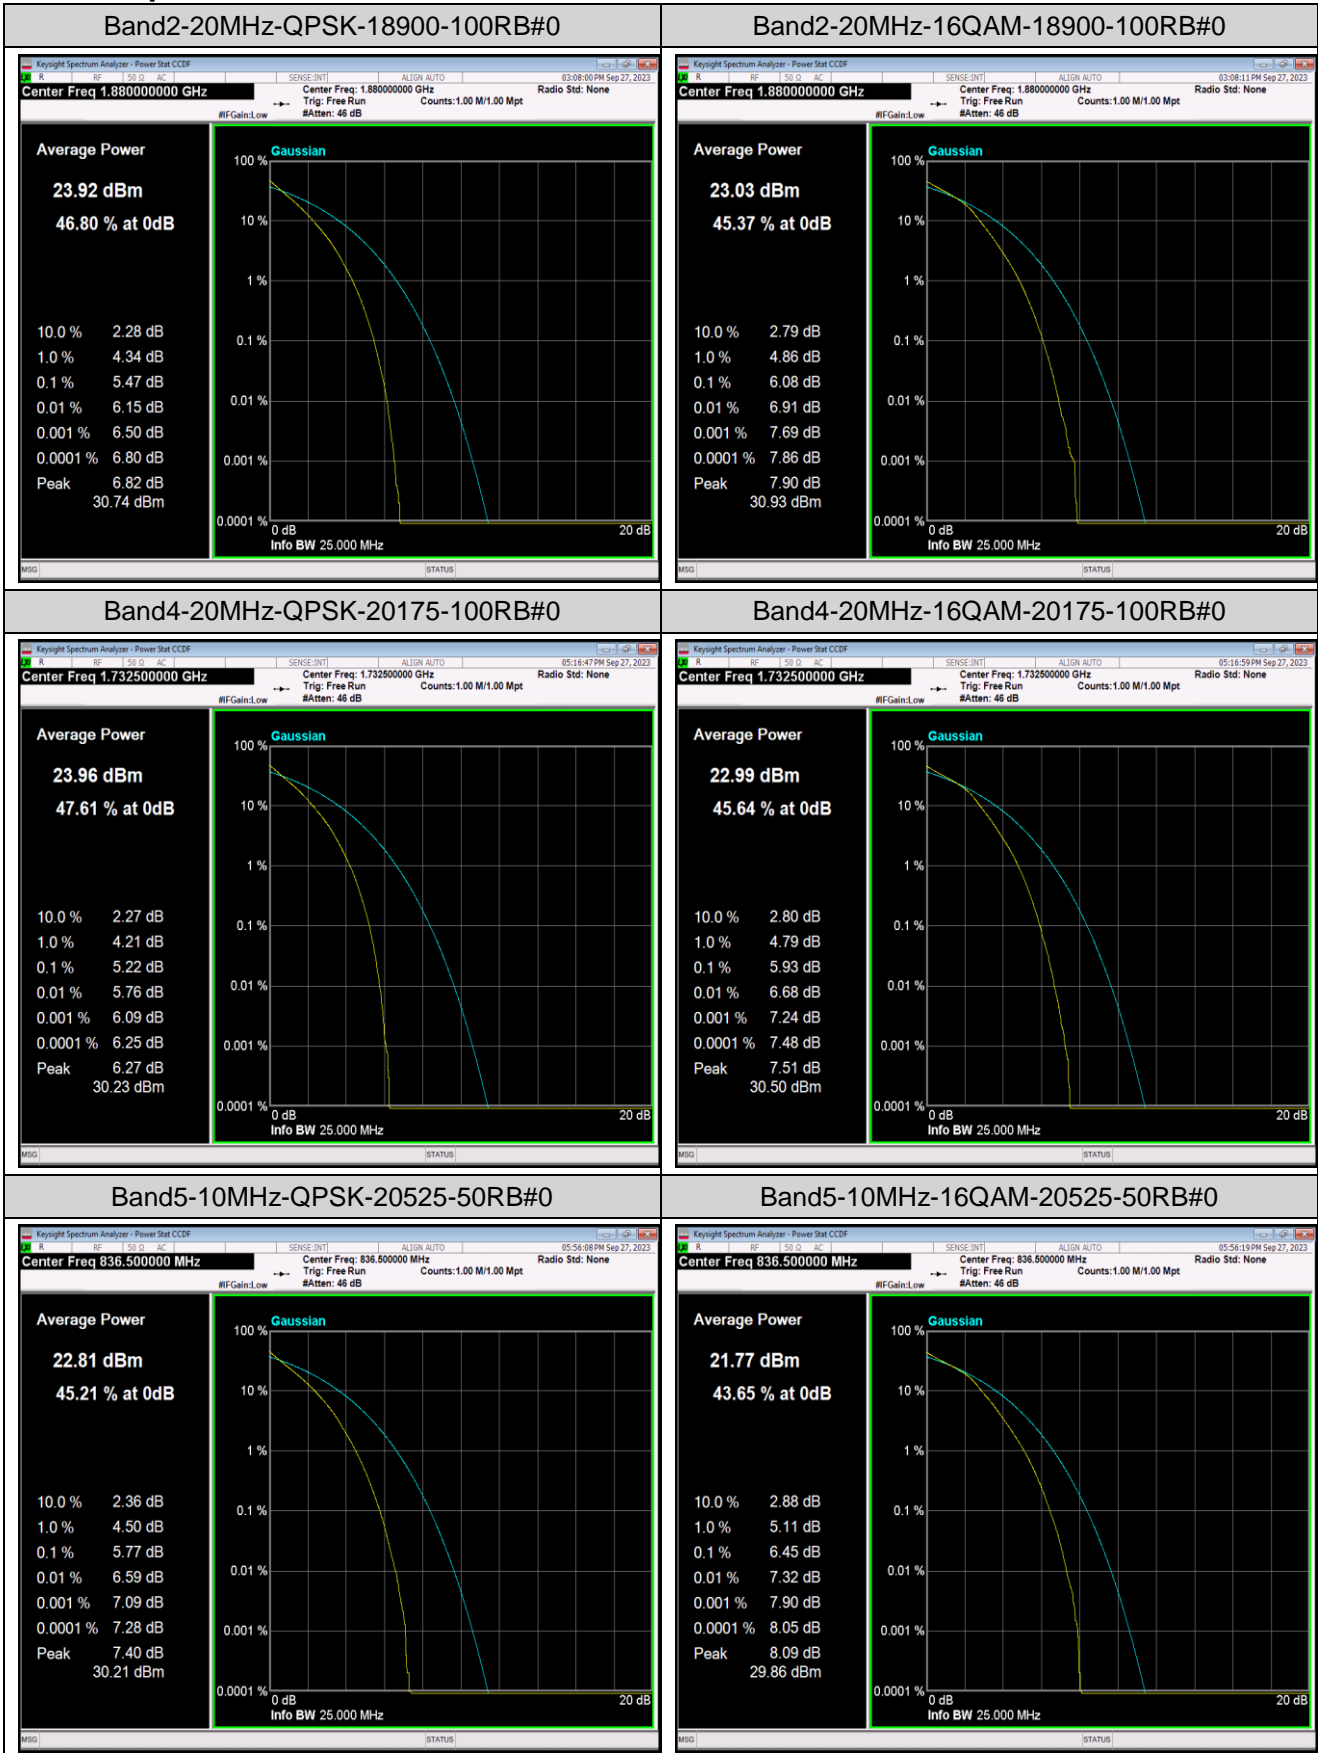

Test Graphs