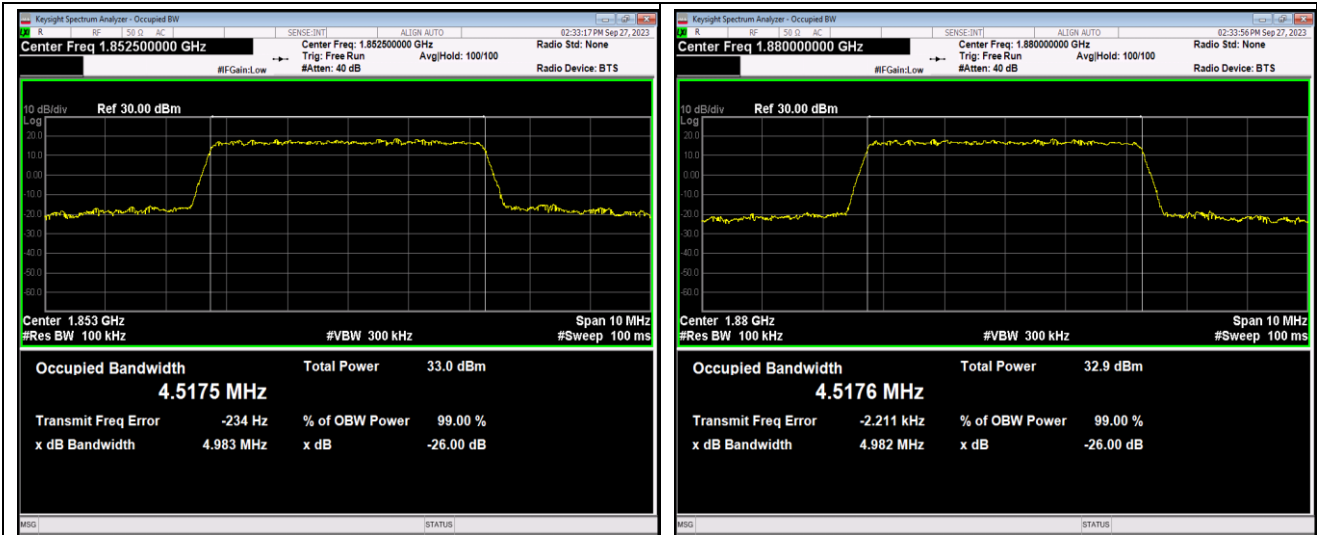

Band2-5MHz-QPSK-19175-25RB#0

Band2-5MHz-16QAM-18625-25RB#0