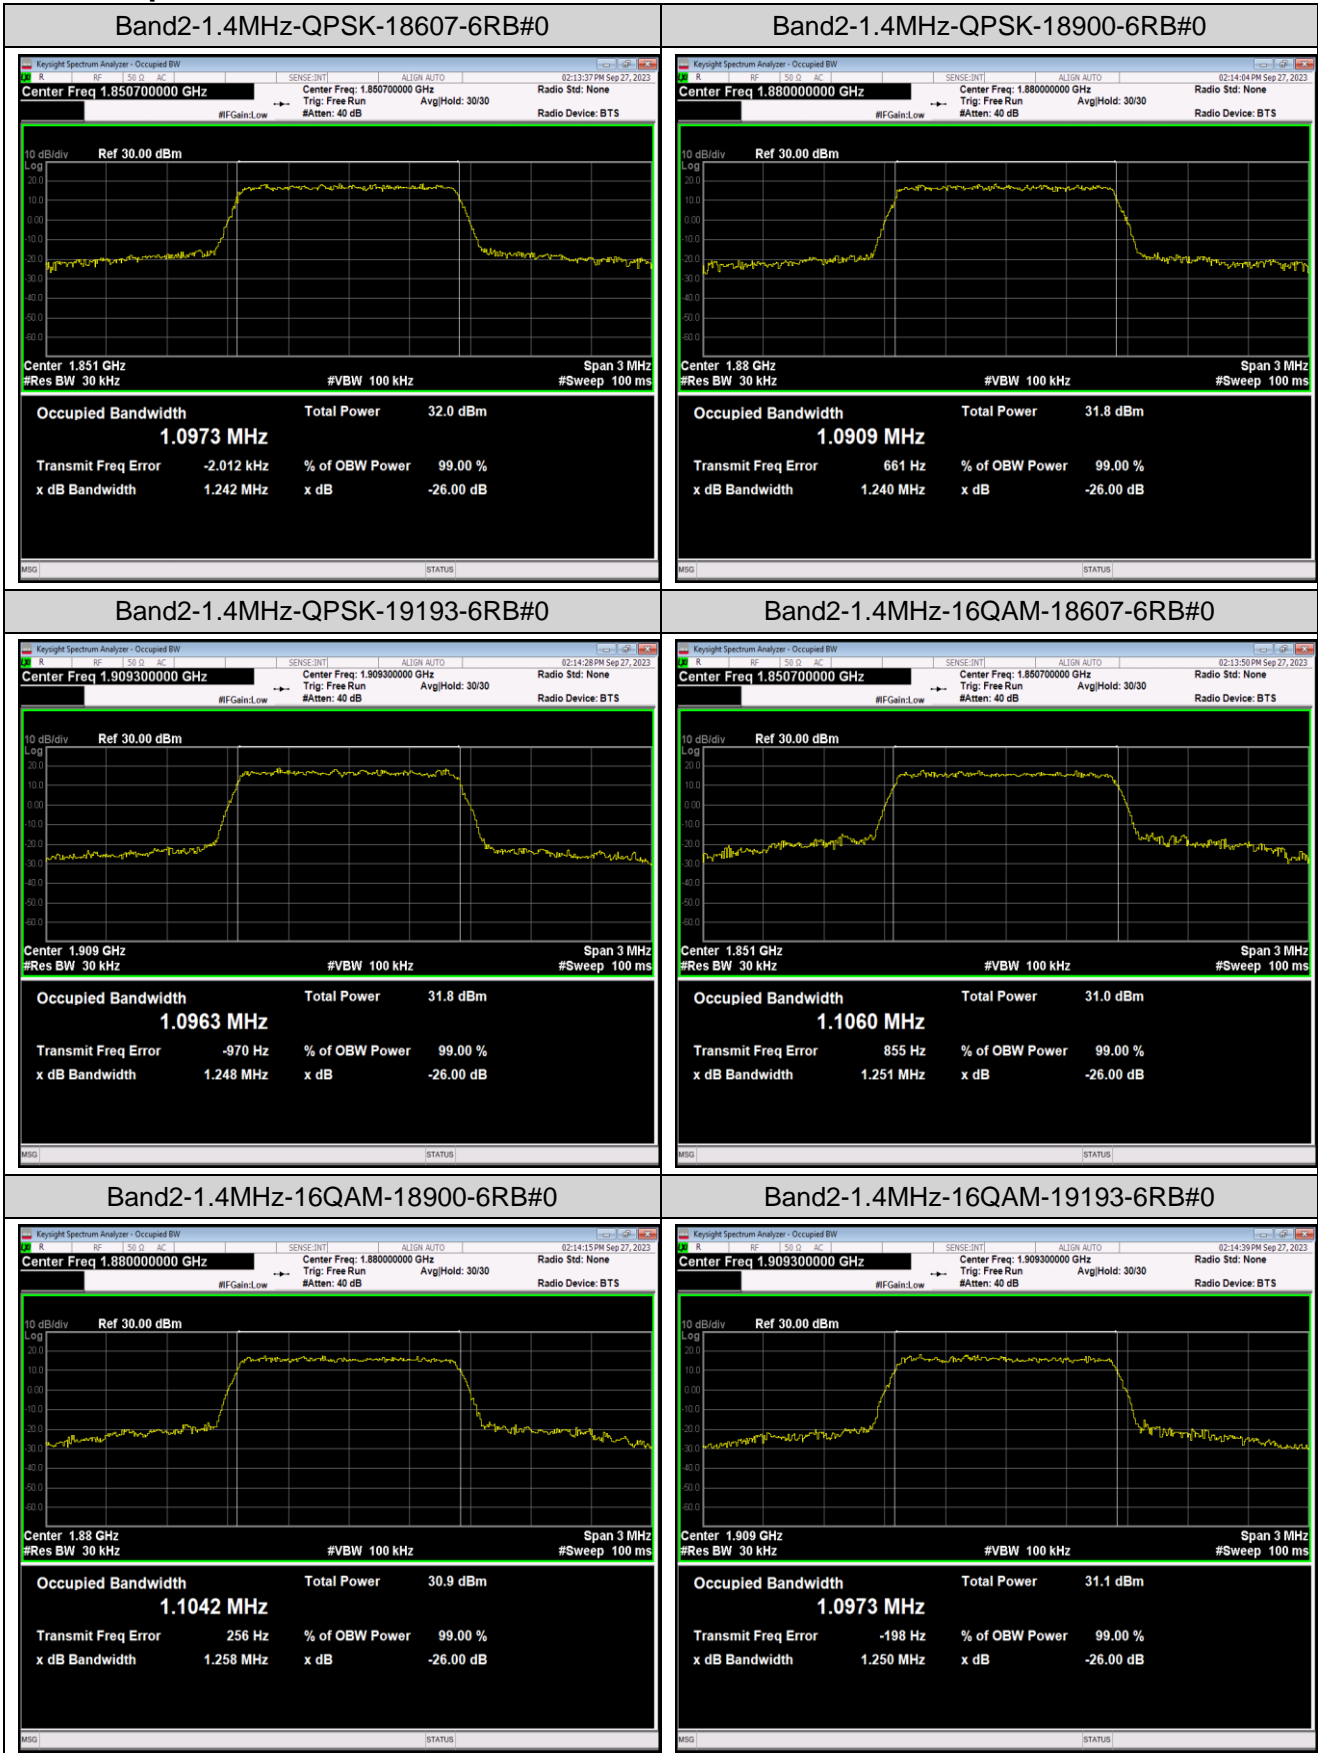

Test Graphs