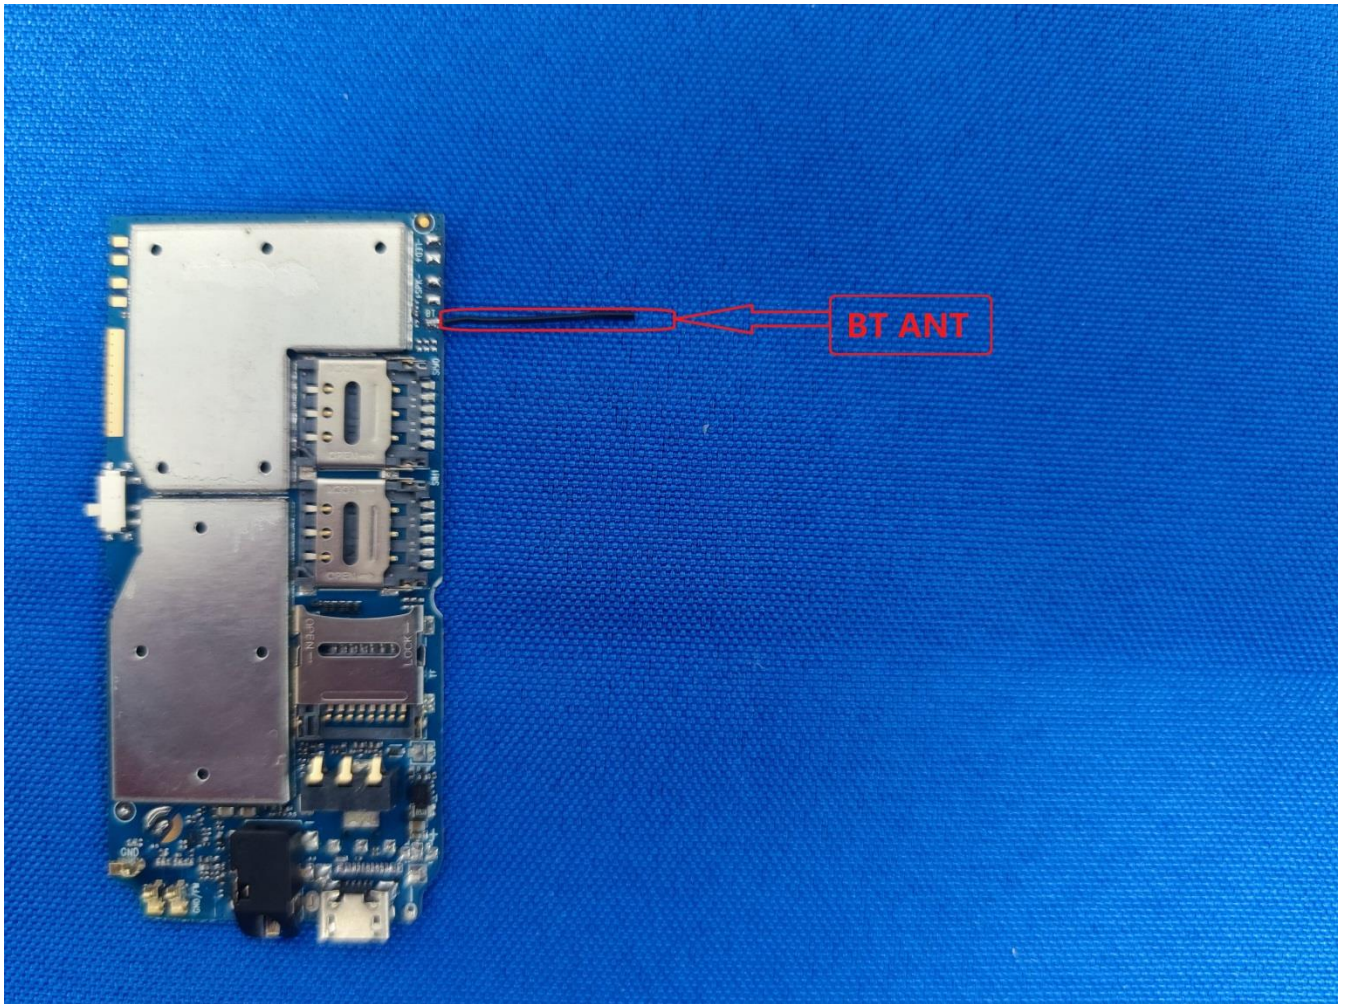

EUT Photos (Model:B10L,U10L)

EUT Antenna Locations

SAR Test Setup Photos

Head

Right Cheek

Right Tilted

Left Cheek

Left Tilted

Body

Front side (10mm)

Back side(10mm)