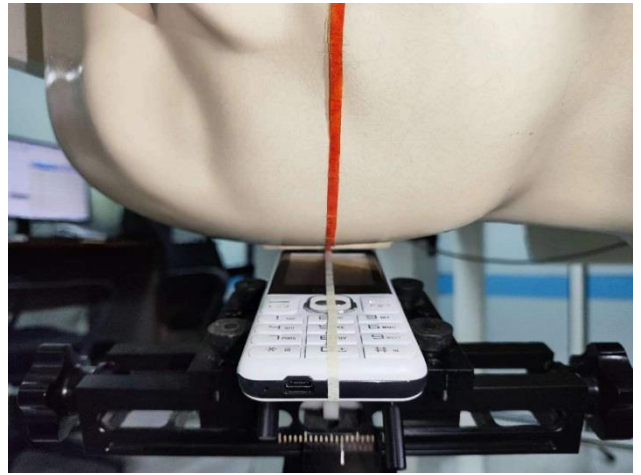

EUT Photos (Model:B10L,U10L)

EUT Antenna Locations

SAR Test Setup Photos

Head

Right Cheek

Right Tilted

Left Cheek

Left Tilted

Body

Front side (10mm)

Back side(10mm)