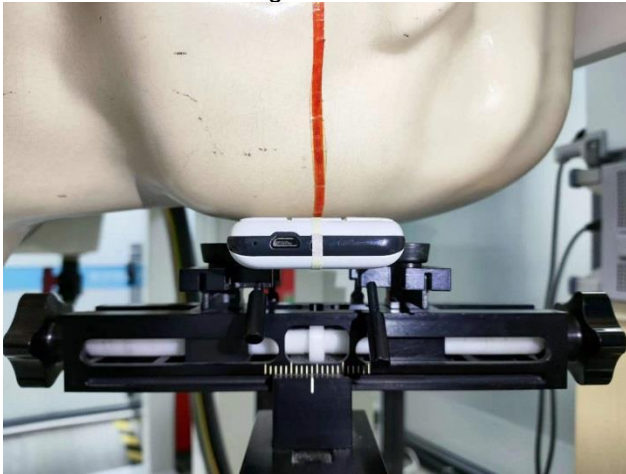

EUT Photos (Model:B10L,U10L)

EUT Antenna Locations

SAR Test Setup Photos

Head

Right Cheek

Right Tilted

Left Cheek

Left Tilted

Body

Front side (10mm)

Back side(10mm)