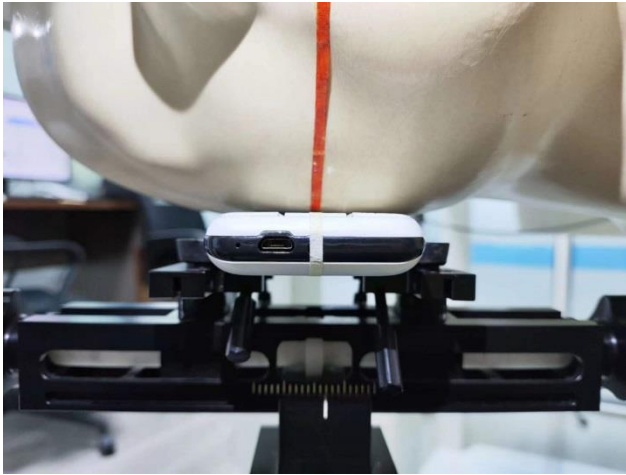

EUT Photos (Model:B10L,U10L)

EUT Antenna Locations

SAR Test Setup Photos

Head

Right Cheek

Right Tilted

Left Cheek

Left Tilted

Body

Front side (10mm)

Back side(10mm)