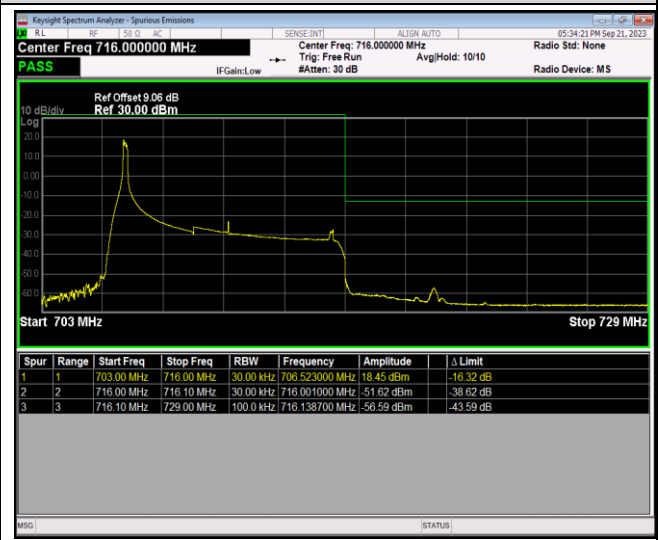

Band12-10MHz-QPSK-23130-1RB#0

Band12-10MHz-QPSK-23130-50RB#0