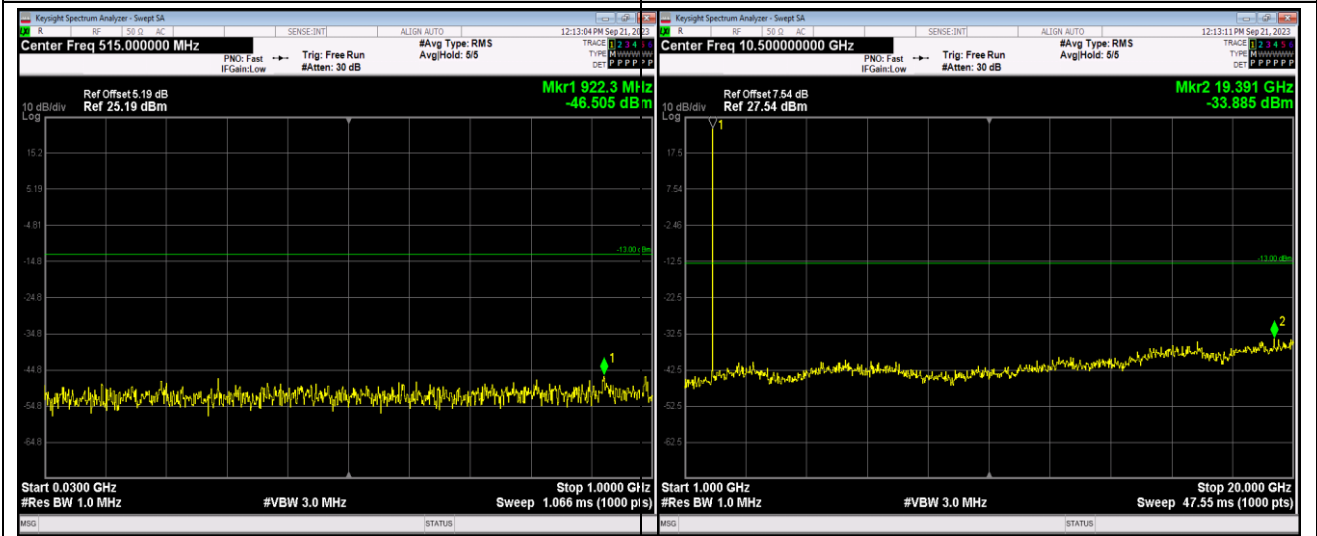

Band2-1.4MHz-16QAM-18900-1RB#0-Range1:30~1000MHz

Band2-1.4MHz-16QAM-18900-1RB#0-Range2:1000~20000MHz