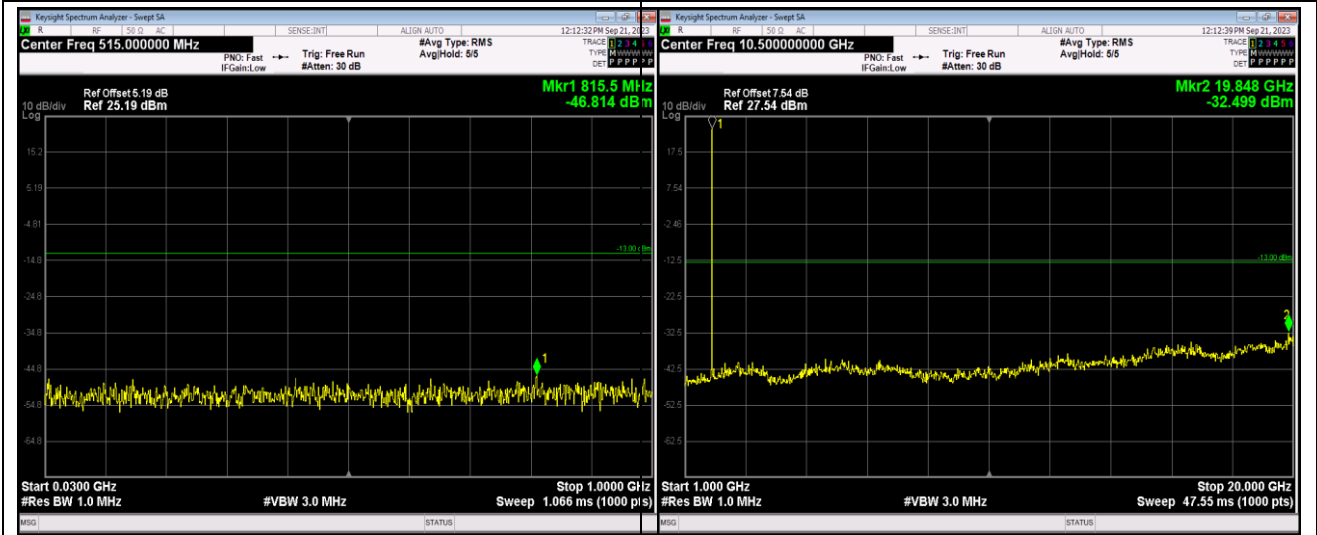

*Remark: All bandwidth and all modulation had been tested, but only the worst case data displayed in this report.*

Test Graphs

Band2-1.4MHz-16QAM-18607-1RB#0-Range1:30~1000MHz

Band2-1.4MHz-16QAM-18607-1RB#0-Range2:1000~20000MHz