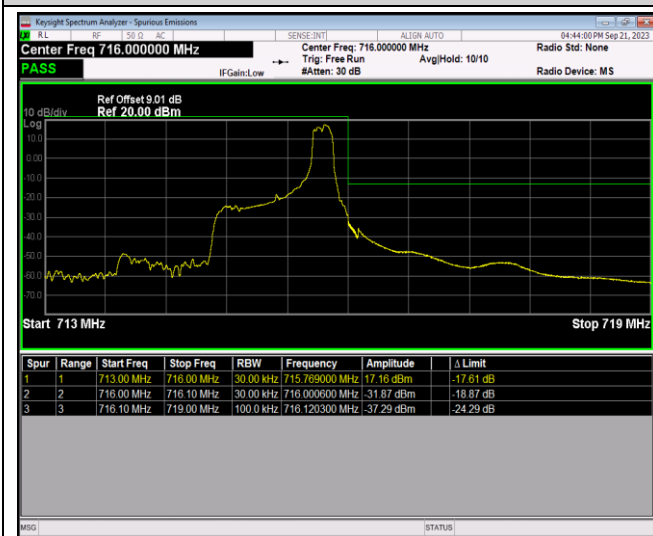

Band12-1.4MHz-16QAM-23017-6RB#0

Band12-1.4MHz-16QAM-23173-1RB#0

Band12-1.4MHz-16QAM-23173-1RB#5

Band12-1.4MHz-16QAM-23173-6RB#0

Band12-10MHz-QPSK-23060-1RB#0

Band12-10MHz-QPSK-23060-1RB#49

Band12-10MHz-QPSK-23060-50RB#0