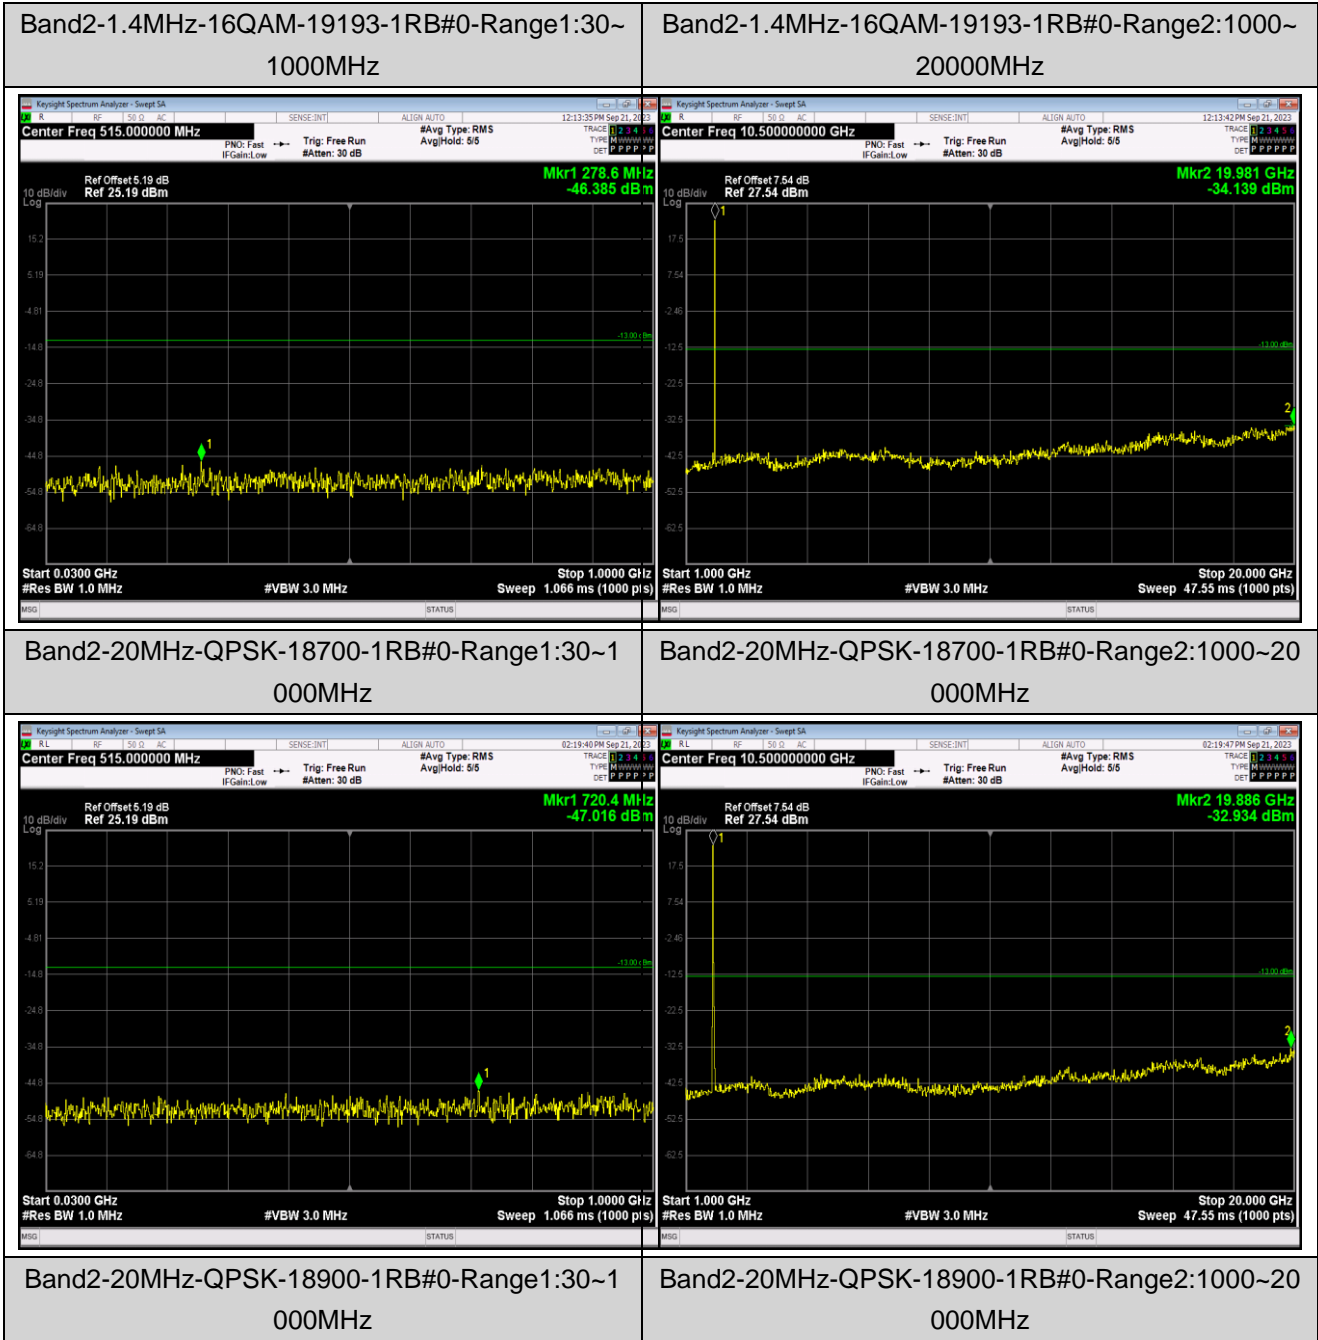

Band12	1.4MHz	16QAM	23017	1RB#0	Range1:30~1000MHz	-45.13	PASS
Band12	1.4MHz	16QAM	23017	1RB#0	Range2:1000~10000MHz	-40.39	PASS
Band12	1.4MHz	16QAM	23095	1RB#0	Range1:30~1000MHz	-44.76	PASS
Band12	1.4MHz	16QAM	23095	1RB#0	Range2:1000~10000MHz	-41.11	PASS
Band12	1.4MHz	16QAM	23173	1RB#0	Range1:30~1000MHz	-45.09	PASS
Band12	1.4MHz	16QAM	23173	1RB#0	Range2:1000~10000MHz	-39.41	PASS
Band12	10MHz	QPSK	23060	1RB#0	Range1:30~1000MHz	-44.9	PASS
Band12	10MHz	QPSK	23060	1RB#0	Range2:1000~10000MHz	-37.02	PASS
Band12	10MHz	QPSK	23095	1RB#0	Range1:30~1000MHz	-44.92	PASS
Band12	10MHz	QPSK	23095	1RB#0	Range2:1000~10000MHz	-36.71	PASS
Band12	10MHz	QPSK	23130	1RB#0	Range1:30~1000MHz	-44.71	PASS
Band12	10MHz	QPSK	23130	1RB#0	Range2:1000~10000MHz	-39.75	PASS
Band12	10MHz	16QAM	23060	1RB#0	Range1:30~1000MHz	-45.2	PASS
Band12	10MHz	16QAM	23060	1RB#0	Range2:1000~10000MHz	-39.37	PASS
Band12	10MHz	16QAM	23095	1RB#0	Range1:30~1000MHz	-45.28	PASS
Band12	10MHz	16QAM	23095	1RB#0	Range2:1000~10000MHz	-40.18	PASS
Band12	10MHz	16QAM	23130	1RB#0	Range1:30~1000MHz	-44.88	PASS
Band12	10MHz	16QAM	23130	1RB#0	Range2:1000~10000MHz	-40.12	PASS

*Remark: All bandwidth and all modulation had been tested, but only the worst case data displayed in this report.*

Test Graphs

Band2-1.4MHz-16QAM-18607-1RB#0-Range1:30~1000MHz

Band2-1.4MHz-16QAM-18607-1RB#0-Range2:1000~20000MHz

Band2-1.4MHz-16QAM-18900-1RB#0-Range1:30~1000MHz

Band2-1.4MHz-16QAM-18900-1RB#0-Range2:1000~20000MHz

Band2-20MHz-QPSK-19100-1RB#0-Range1:30~1000MHz

Band2-20MHz-QPSK-19100-1RB#0-Range2:1000~20000MHz

Band2-20MHz-16QAM-18700-1RB#0-Range1:30~1000MHz