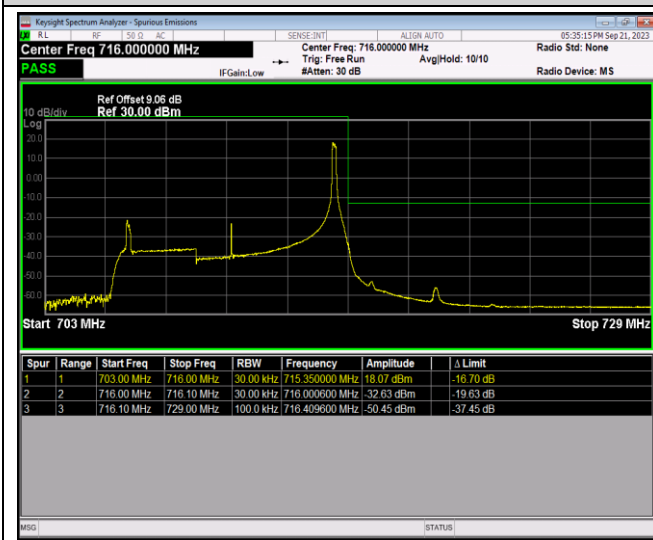

Band12-10MHz-QPSK-23130-1RB#49

Band12-10MHz-16QAM-23060-1RB#0