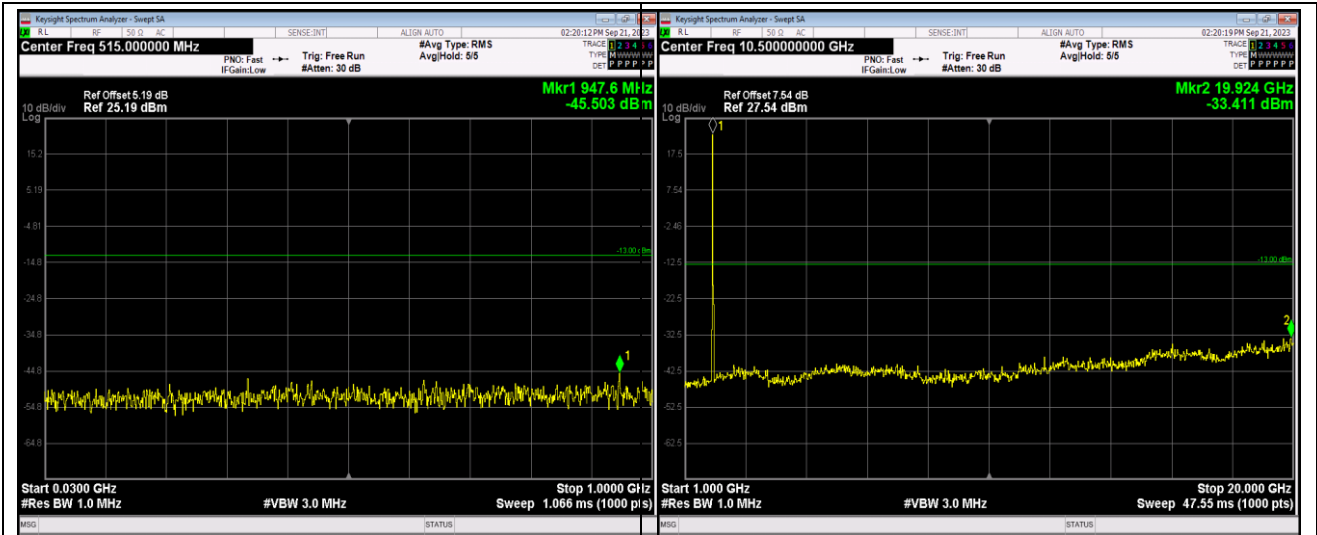

Band2-20MHz-QPSK-19100-1RB#0-Range2:1000~20000MHz

Band2-20MHz-QPSK-19100-1RB#0-Range1:30~1000MHz