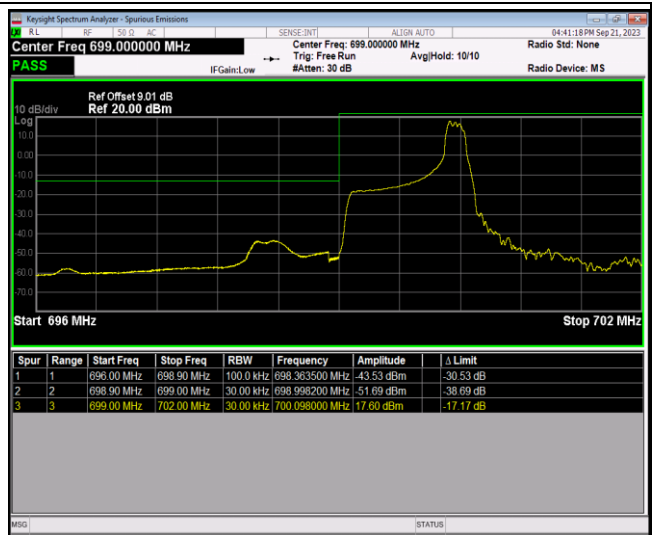

Band12-1.4MHz-16QAM-23017-6RB#0

Band12-1.4MHz-16QAM-23173-1RB#0

Band12-1.4MHz-16QAM-23173-1RB#5

Band12-1.4MHz-16QAM-23173-6RB#0

Band12-10MHz-QPSK-23060-1RB#0

Band12-10MHz-QPSK-23060-1RB#49

Band12-10MHz-QPSK-23060-50RB#0