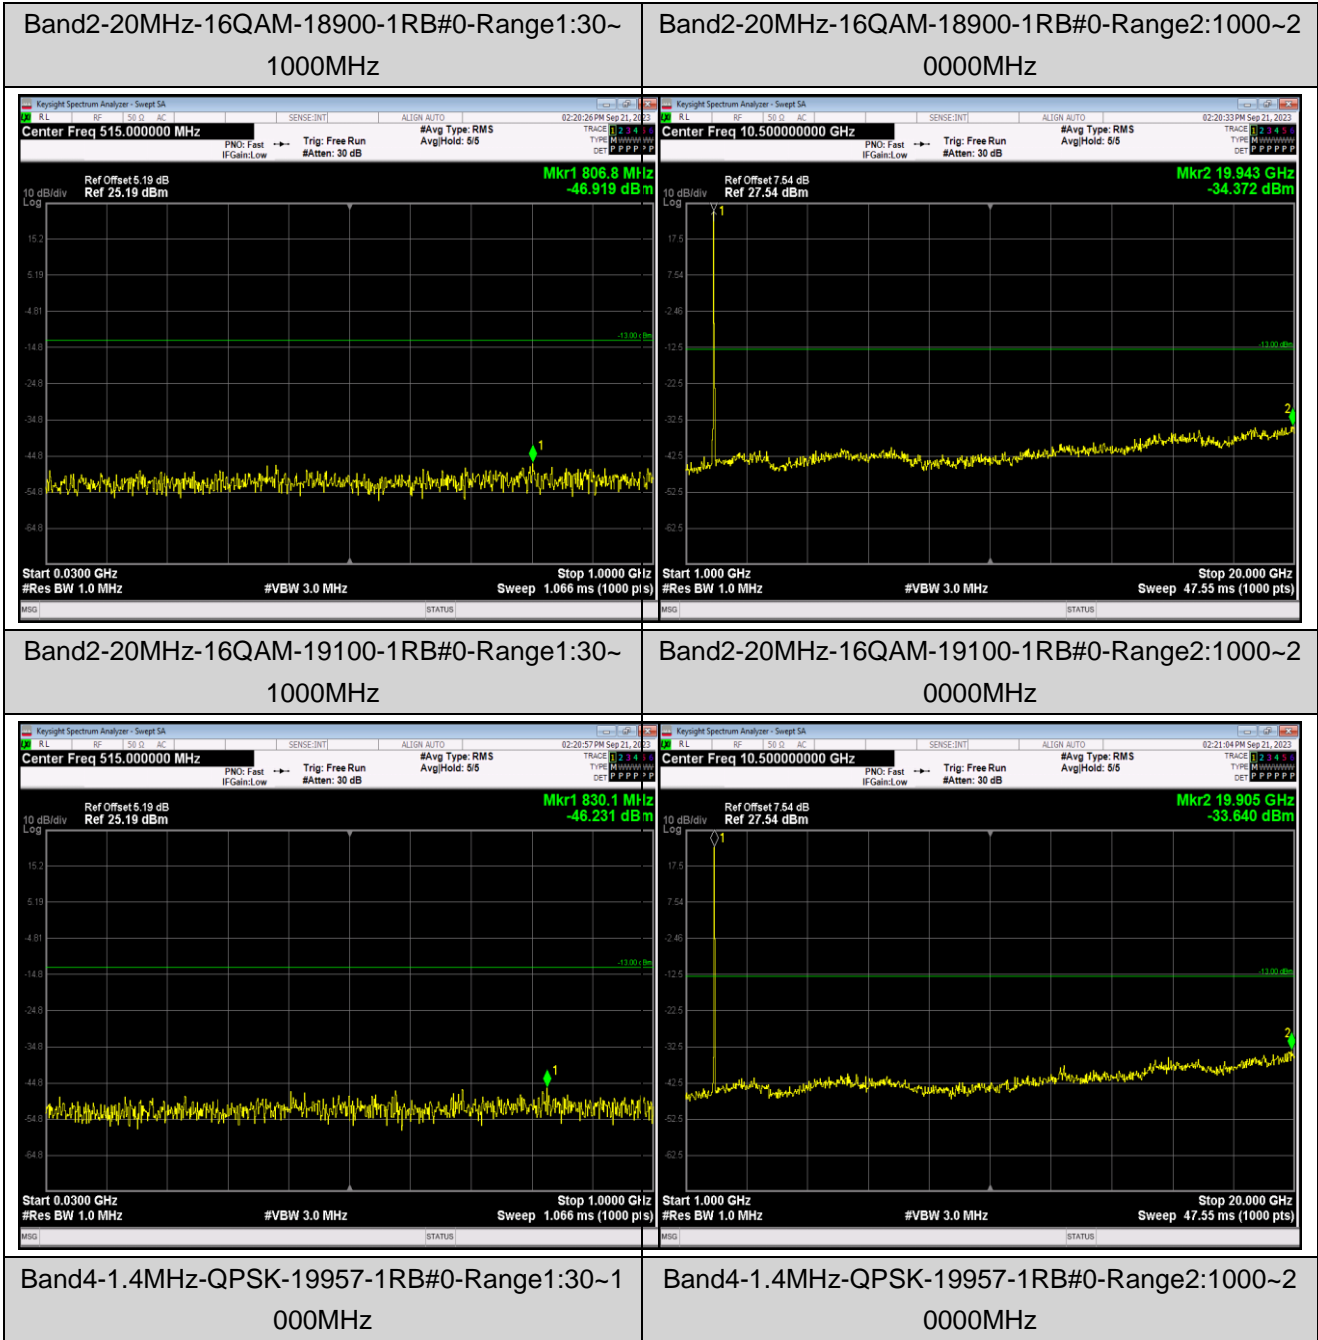

*Remark: All bandwidth and all modulation had been tested, but only the worst case data displayed in this report.*

Test Graphs

Band2-1.4MHz-16QAM-18607-1RB#0-Range1:30~1000MHz

Band2-1.4MHz-16QAM-18607-1RB#0-Range2:1000~20000MHz

Band2-1.4MHz-16QAM-18900-1RB#0-Range1:30~1000MHz

Band2-1.4MHz-16QAM-18900-1RB#0-Range2:1000~20000MHz

Band2-20MHz-QPSK-19100-1RB#0-Range1:30~1000MHz

Band2-20MHz-QPSK-19100-1RB#0-Range2:1000~20000MHz

Band2-20MHz-16QAM-18700-1RB#0-Range1:30~1000MHz

Band2-20MHz-16QAM-18700-1RB#0-Range2:1000~20000MHz

Band4-1.4MHz-QPSK-20175-1RB#0-Range1:30~1000MHz

Band4-1.4MHz-QPSK-20175-1RB#0-Range2:1000~2000MHz

Band4-1.4MHz-QPSK-20393-1RB#0-Range1:30~1000MHz

Band4-1.4MHz-QPSK-20393-1RB#0-Range2:1000~2000MHz