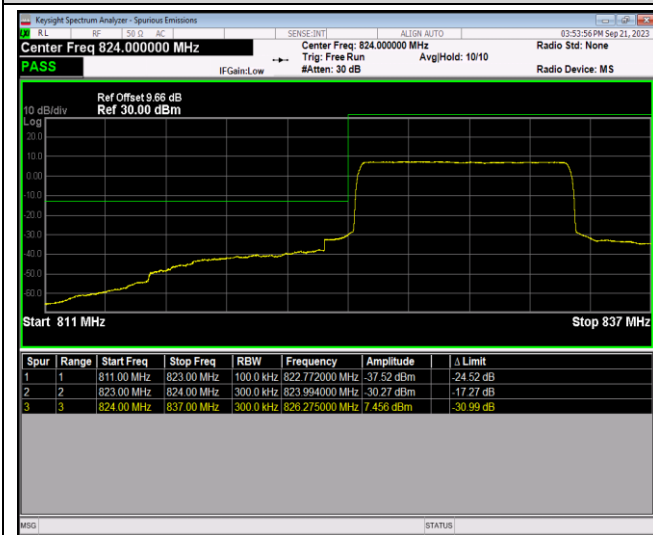

Band5-10MHz-QPSK-20450-50RB#0

Band5-10MHz-QPSK-20600-1RB#49