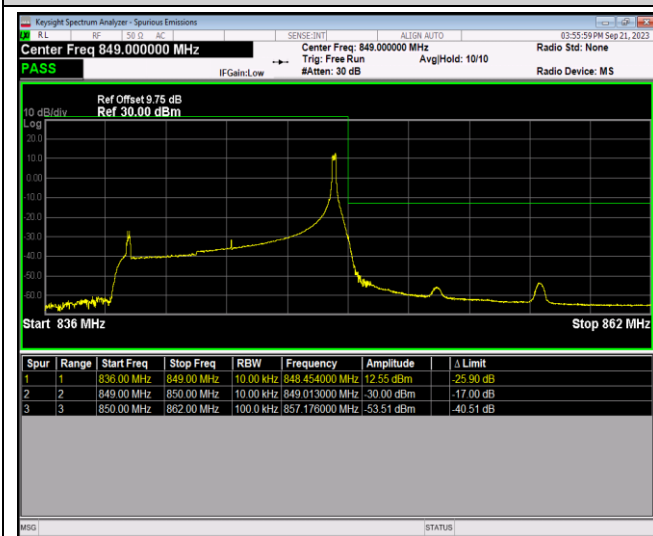

Band5-10MHz-QPSK-20600-1RB#49

Band5-10MHz-16QAM-20450-1RB#0