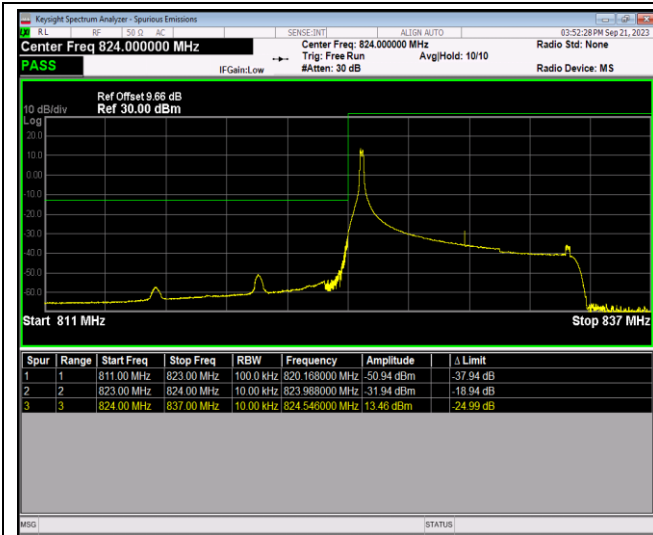

Band5-1.4MHz-16QAM-20407-6RB#0

Band5-1.4MHz-16QAM-20643-1RB#0

Band5-1.4MHz-16QAM-20643-1RB#5

Band5-1.4MHz-16QAM-20643-6RB#0

Band5-10MHz-QPSK-20450-1RB#0

Band5-10MHz-QPSK-20450-1RB#49

Band5-10MHz-QPSK-20450-50RB#0