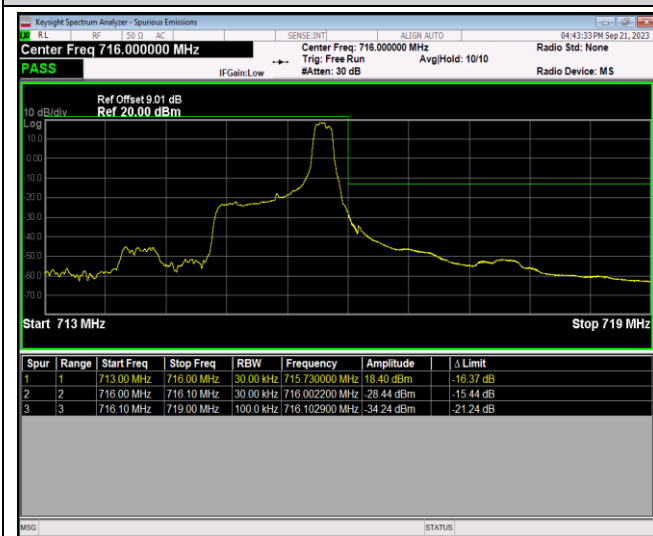

Band12-1.4MHz-QPSK-23173-1RB#5

Band12-1.4MHz-16QAM-23017-1RB#0