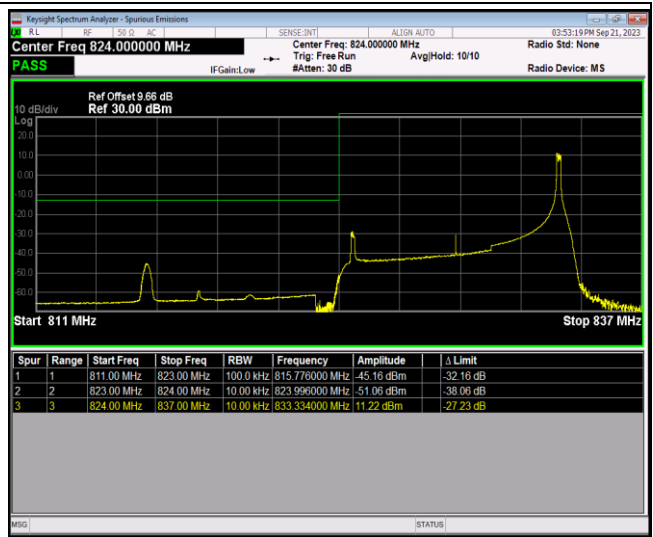

Band5-10MHz-QPSK-20600-1RB#0

Band5-10MHz-QPSK-20600-1RB#49

Band5-10MHz-QPSK-20600-50RB#0

Band5-10MHz-16QAM-20450-1RB#0

Band5-10MHz-16QAM-20450-1RB#49

Band5-10MHz-16QAM-20450-50RB#0

Band5-10MHz-16QAM-20600-1RB#0