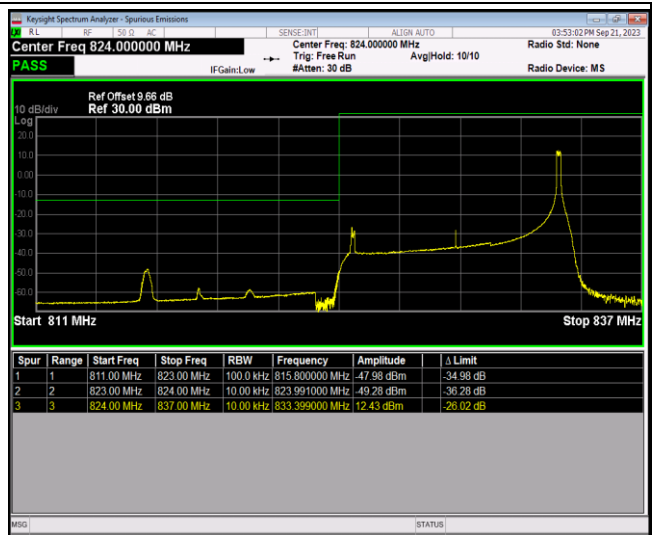

Band5-1.4MHz-16QAM-20407-6RB#0

Band5-1.4MHz-16QAM-20643-1RB#0

Band5-1.4MHz-16QAM-20643-1RB#5

Band5-1.4MHz-16QAM-20643-6RB#0

Band5-10MHz-QPSK-20450-1RB#0

Band5-10MHz-QPSK-20450-1RB#49

Band5-10MHz-QPSK-20450-50RB#0