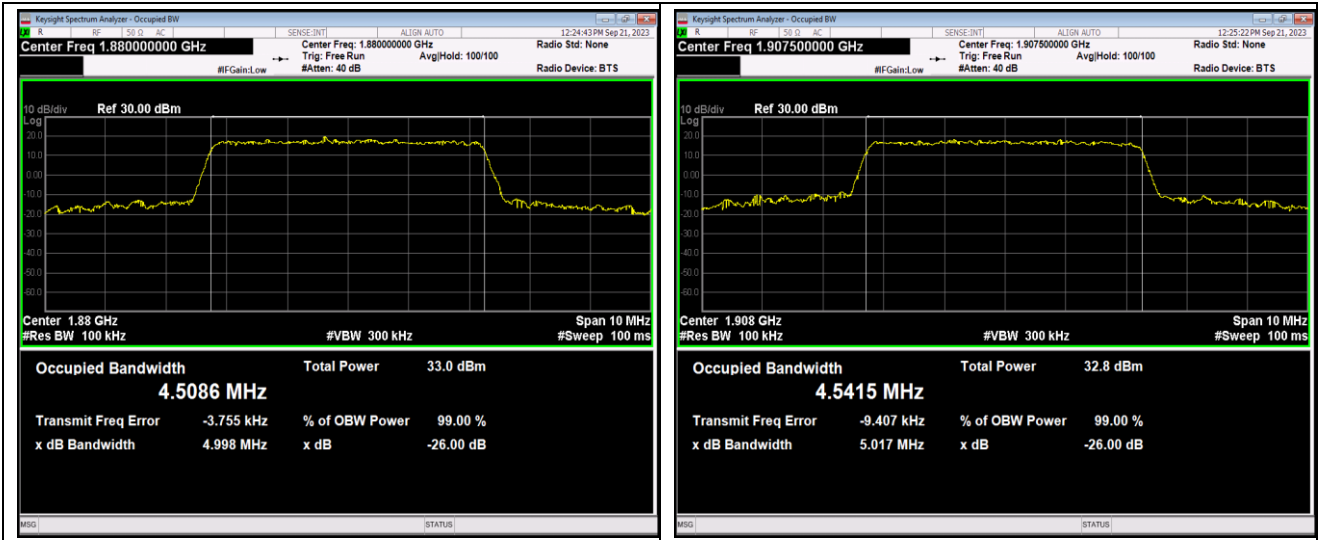

Band2-10MHz-QPSK-18650-50RB#0

Band2-10MHz-QPSK-18900-50RB#0