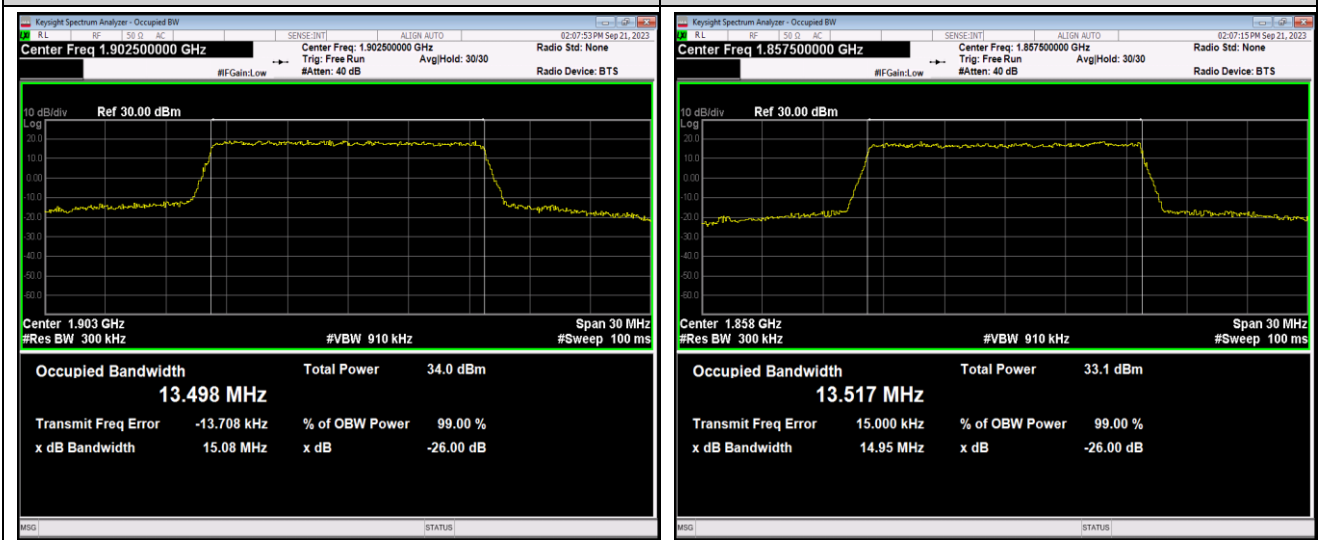

Band2-15MHz-QPSK-19125-75RB#0

Band2-15MHz-16QAM-18675-75RB#0

Band2-15MHz-16QAM-18900-75RB#0

Band2-15MHz-16QAM-19125-75RB#0