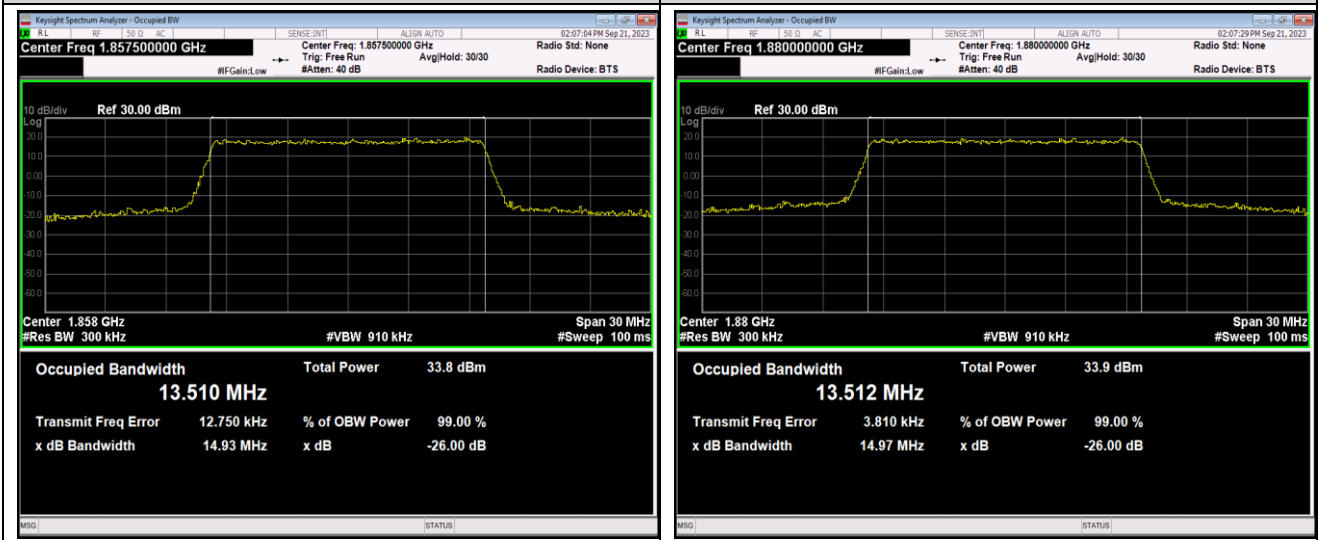

Band2-15MHz-QPSK-18675-75RB#0

Band2-15MHz-QPSK-18900-75RB#0

Band2-15MHz-QPSK-19125-75RB#0

Band2-15MHz-16QAM-18675-75RB#0