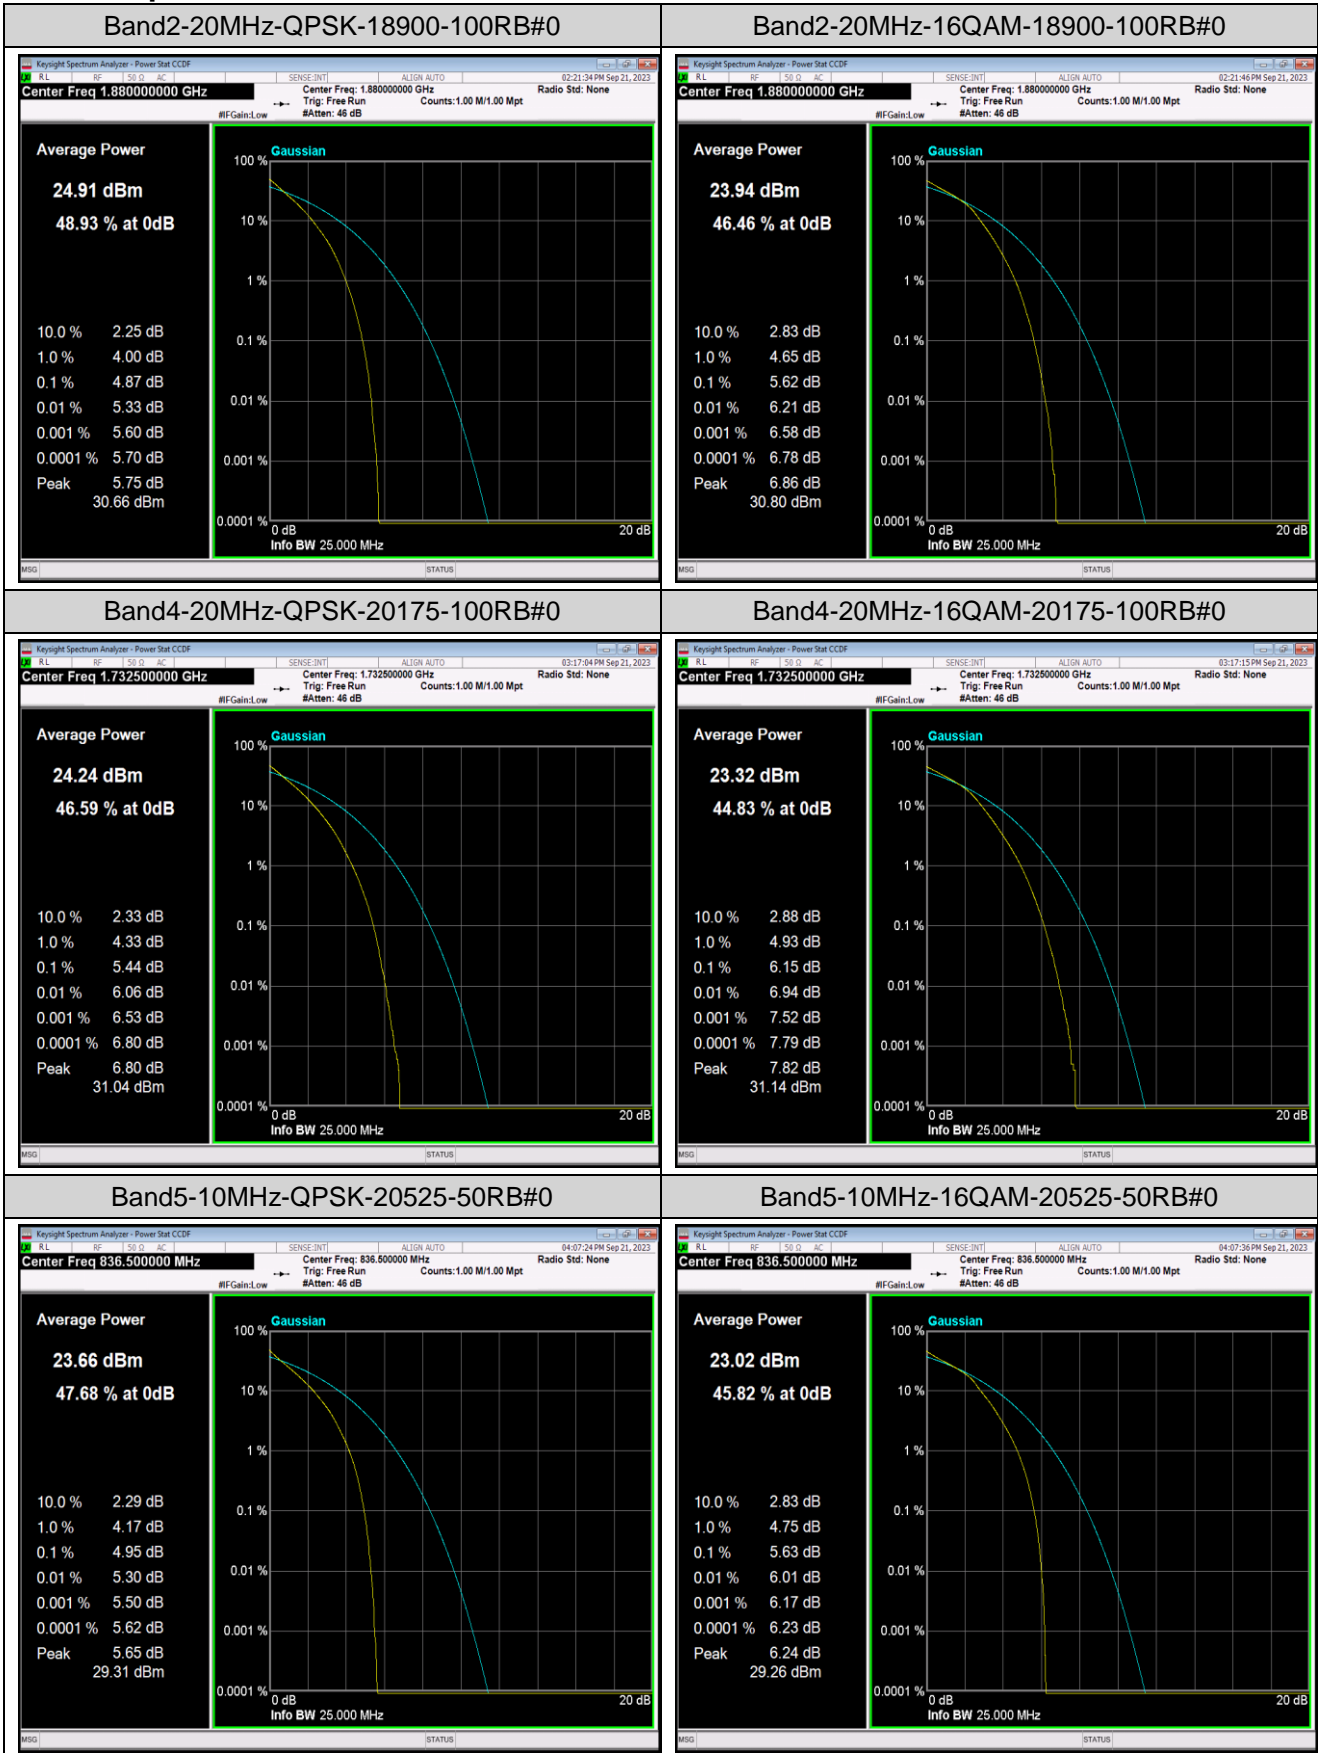

Test Graphs