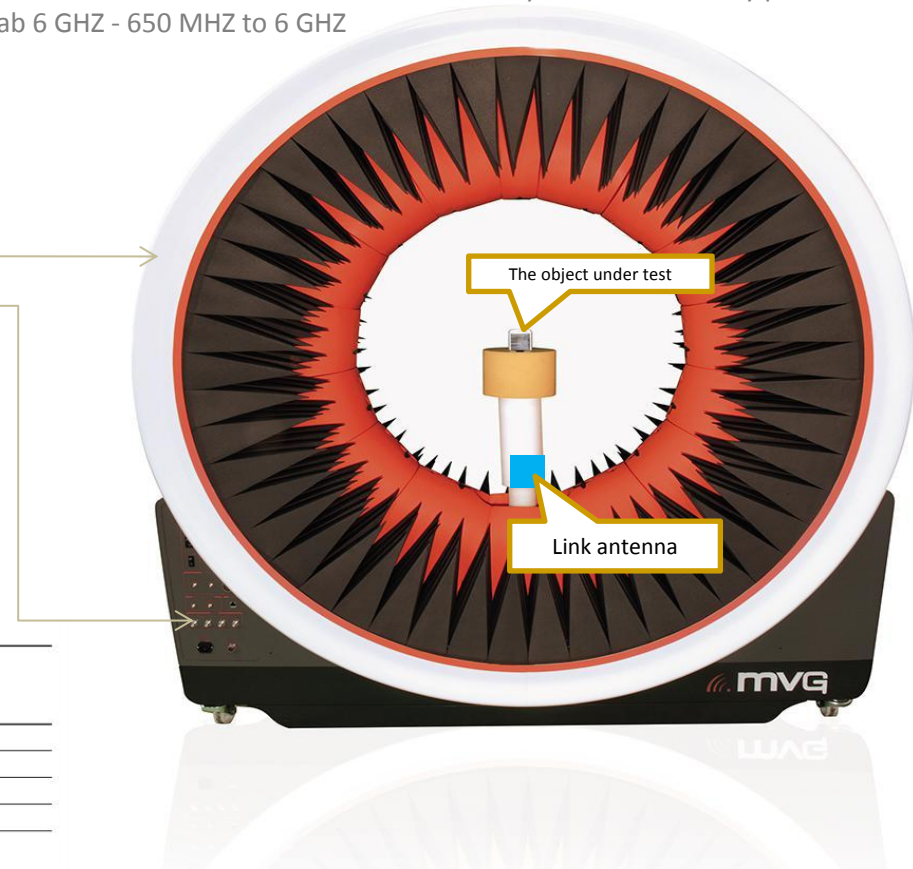

ShenZhen Huaxinwei communication technology Co.,Ltd.

Antenna test report

Customer Name: Fei Shi

Project Name: M42829

Designer: Jin Kaikai

Date: 2023/10/24

The customer name		FEISHI	Project Name	M42829
NO.	project	Detailed above		
1	spectrum	GSM850/900/1800/1900+WCDMA-B1/2/5/8+LTE-B1/2/3/4/5/7/8/12/13/17/28/66/71+GPS/WIFI/BT		
2	Project type	The mobile phone		
3	Antenna space area			
4	Feed point type			
5	The sensitivity			
6	Type of antenna			
7	The length of the PCB board			
8	note	Debugging prototype		
RF		JIN KAIKAI	18126430782	

1、 Test system and test equipment

System Brand: MVG(SATIMO) measurement features: gain • pattern beamwidth cross polarization resolution sidelobe level 3D cavity reflectance at any polarization cavity reflectance (line or arc) antenna efficiency TRP, TIS, EIRP and EIS. Frequency band: StarLab 6 GHz - 650 MHz to 6 GHz