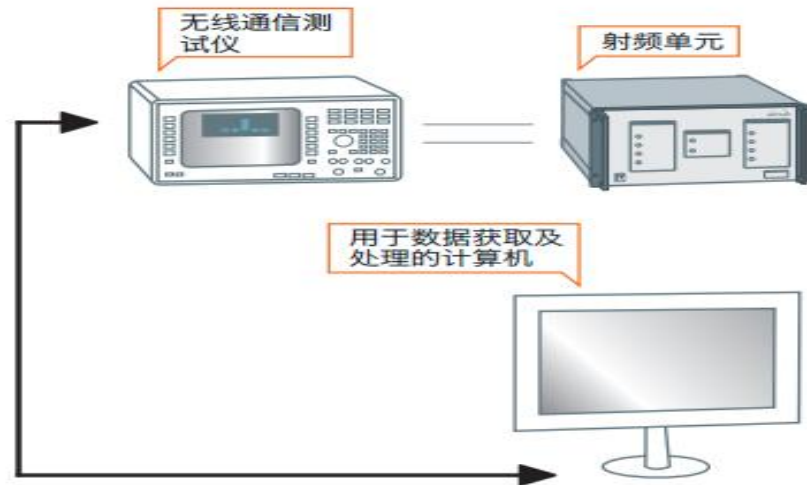

ShenZhen Huaxinwei communication technology Co.,Ltd.

Antenna test report

Customer Name: Fei Shi

Project Name: M42829

Designer: Jin Kaikai

Date: 2023/10/24

The customer name		FEISHI	Project Name	M42829
NO.	project	Detailed above		
1	spectrum	GSM850/900/1800/1900+WCDMA-B1/2/5/8+LTE-B1/2/3/4/5/7/8/12/13/17/28/66/71+GPS/WIFI/BT		
2	Project type	The mobile phone		
3	Antenna space area			
4	Feed point type			
5	The sensitivity			
6	Type of antenna			
7	The length of the PCB board			
8	note	Debugging prototype		
RF		JIN KAIKAI	18126430782	

1、 Test system and test equipment

System Brand: MVG(SATIMO) measurement features: gain • pattern beamwidth cross polarization resolution sidelobe level 3D cavity reflectance at any polarization cavity reflectance (line or arc) antenna efficiency TRP, TIS, EIRP and EIS. Frequency band: StarLab 6 GHz - 650 MHz to 6 GHz