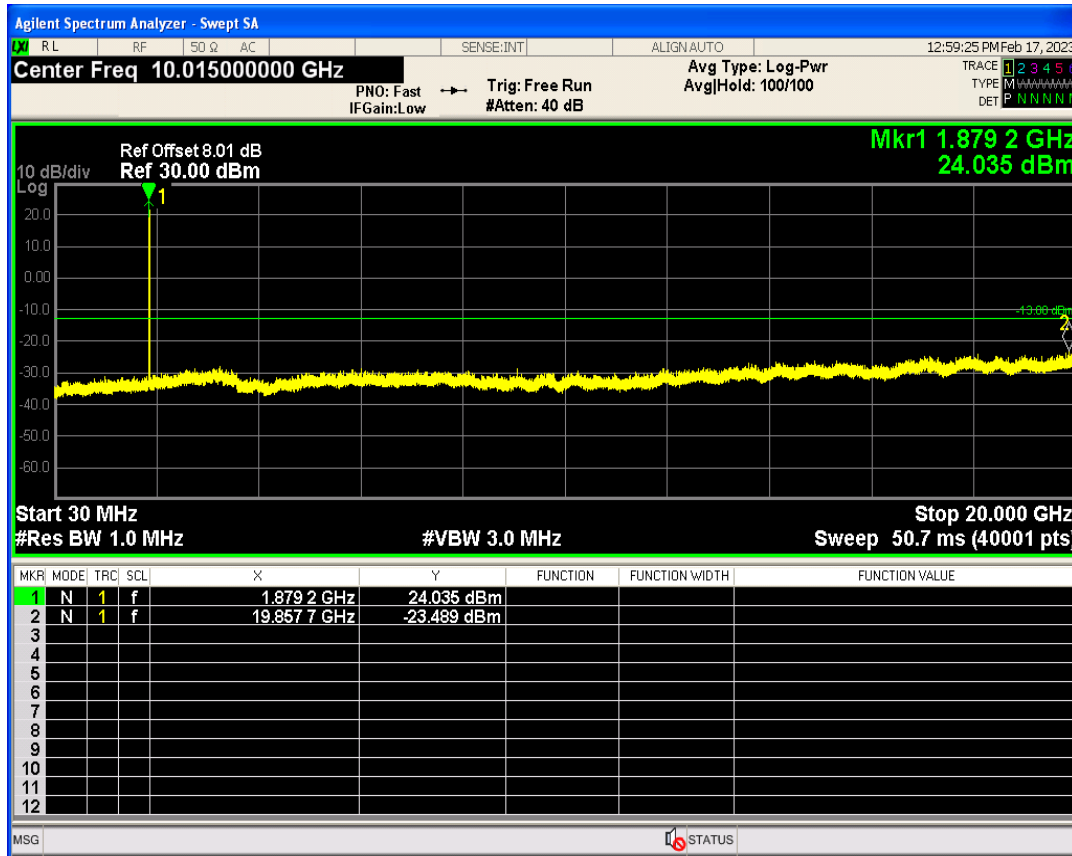

WCDMA Band2 Channel=9538

WCDMA Band2 Channel=9262

WCDMA Band4 Channel=1312

WCDMA Band4 Channel=1513

WCDMA Band5 Channel=4132

WCDMA Band5 Channel=4233

Out-of-band emissions

Band	Channel	Frequency (MHz)	Spur Freq (MHz)	Spur Level (dBm)	Limit (dBm)	Verdict
WCDMA Band2	9262	1852.4	19905.64	-24.02	-13	PASS
WCDMA Band2	9400	1880	19857.71	-23.48	-13	PASS
WCDMA Band2	9538	1907.6	17075.89	-23.86	-13	PASS
WCDMA Band4	1312	1712.4	19968.55	-24.64	-13	PASS
WCDMA Band4	1413	1732.6	17211.69	-24.02	-13	PASS
WCDMA Band4	1513	1752.6	19866.20	-24.32	-13	PASS
WCDMA Band5	4132	826.4	3545.42	-30.09	-13	PASS
WCDMA Band5	4182	836.4	3158.59	-29.08	-13	PASS
WCDMA Band5	4233	846.6	3144.63	-28.72	-13	PASS

WCDMA Band2 Channel=9400

WCDMA Band2 Channel=9262

WCDMA Band2 Channel=9538

WCDMA Band4 Channel=1312

WCDMA Band4 Channel=1513

WCDMA Band4 Channel=1413

WCDMA Band5 Channel=4132

WCDMA Band5 Channel=4233