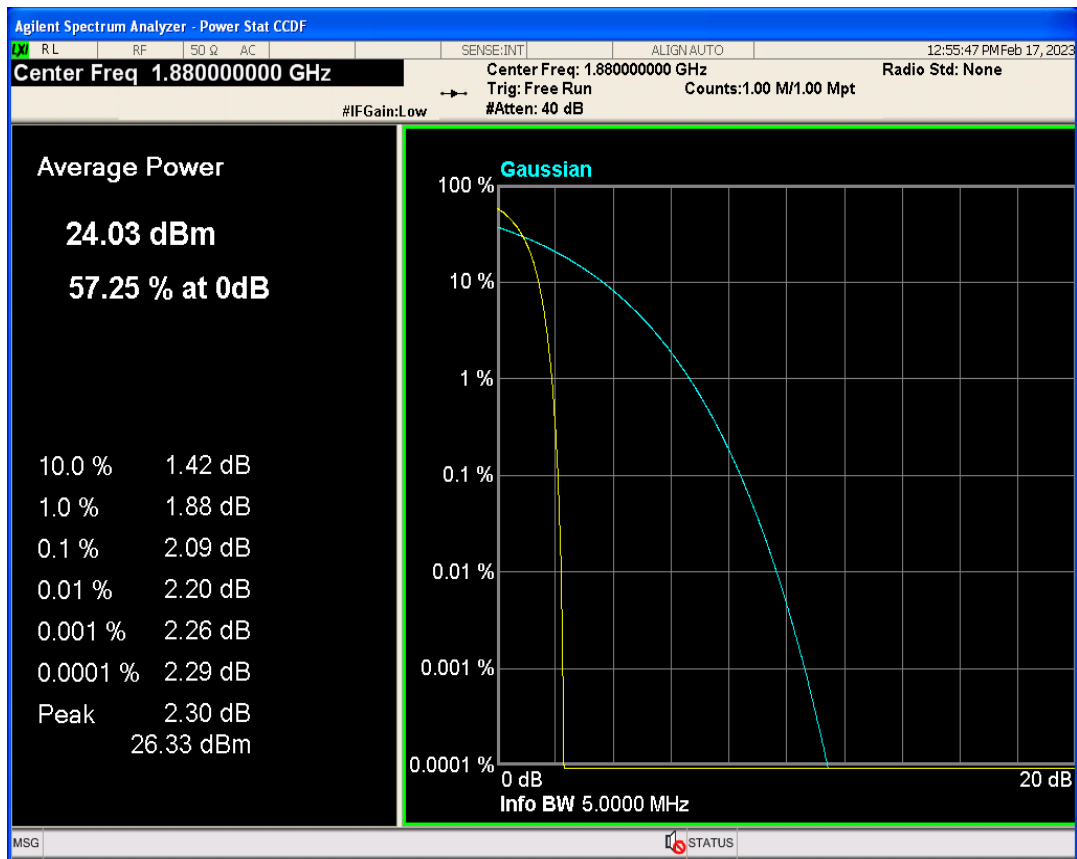

Peak-to-Average Ratio

Band	Channel	Frequency (MHz)	Result (dB)	high Limit (dB)	Verdict
WCDMA Band2	9262	1852.4	2.76	13	PASS
WCDMA Band2	9400	1880	2.09	13	PASS
WCDMA Band2	9538	1907.6	2.58	13	PASS
WCDMA Band4	1312	1712.4	2.67	13	PASS
WCDMA Band4	1413	1732.6	2.76	13	PASS
WCDMA Band4	1513	1752.6	1.92	13	PASS
WCDMA Band5	4132	826.4	2.93	13	PASS
WCDMA Band5	4182	836.4	2.64	13	PASS
WCDMA Band5	4233	846.6	2.84	13	PASS

WCDMA Band2 Channel=9400