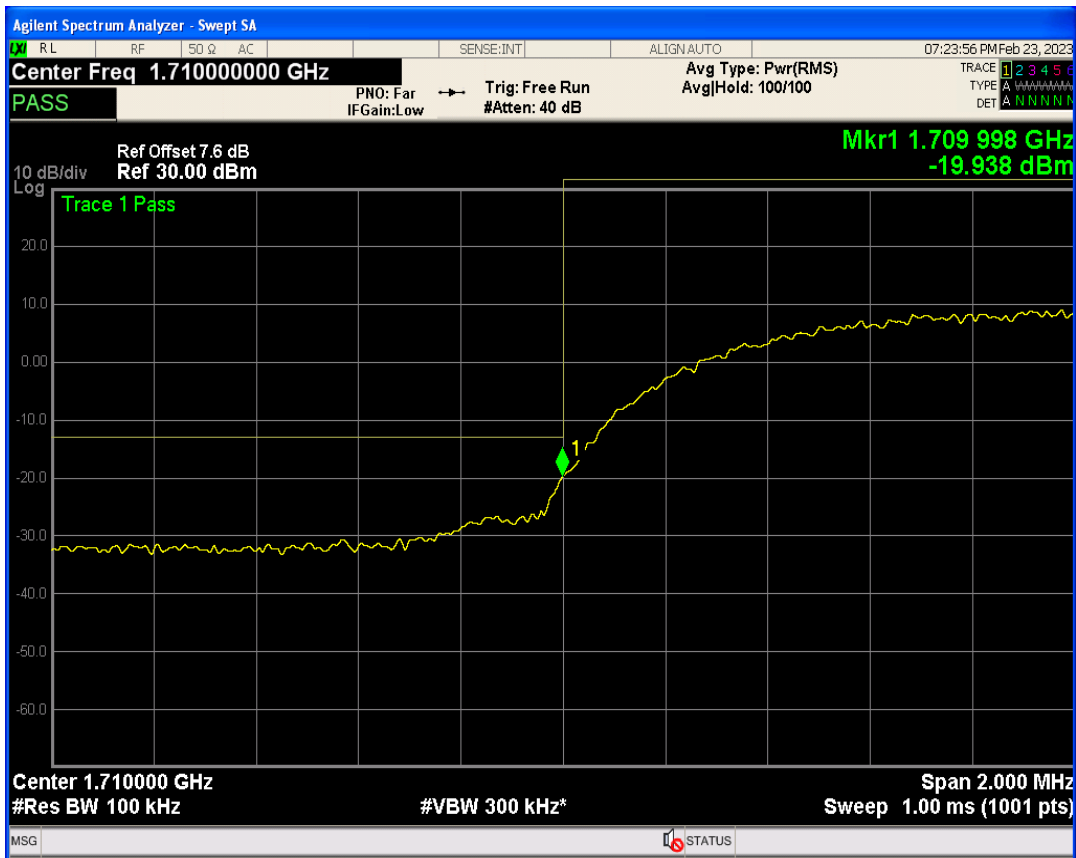

WCDMA Band5 Channel=4233

Band edge

Band	Channel	Frequency (MHz)	Spur Freq (MHz)	Spur Level (dBm)	Limit (dBm)	Verdict
WCDMA Band2	9262	1852.4	1850.00	-20.85	-13	PASS
WCDMA Band2	9538	1907.6	1910.00	-19.35	-13	PASS
WCDMA Band4	1312	1712.4	1710.00	-19.93	-13	PASS
WCDMA Band4	1513	1752.6	1755.01	-14.62	-13	PASS
WCDMA Band5	4132	826.4	824.00	-21.77	-13	PASS
WCDMA Band5	4233	846.6	849.00	-22.39	-13	PASS

WCDMA Band2 Channel=9538

WCDMA Band2 Channel=9262

WCDMA Band4 Channel=1312

WCDMA Band4 Channel=1513

WCDMA Band5 Channel=4132

WCDMA Band5 Channel=4233

Out-of-band emissions

Band	Channel	Frequency (MHz)	Spur Freq (MHz)	Spur Level (dBm)	Limit (dBm)	Verdict
WCDMA Band2	9262	1852.4	19905.64	-24.02	-13	PASS
WCDMA Band2	9400	1880	19857.71	-23.48	-13	PASS
WCDMA Band2	9538	1907.6	17075.89	-23.86	-13	PASS
WCDMA Band4	1312	1712.4	19968.55	-24.64	-13	PASS
WCDMA Band4	1413	1732.6	17211.69	-24.02	-13	PASS
WCDMA Band4	1513	1752.6	19866.20	-24.32	-13	PASS
WCDMA Band5	4132	826.4	3545.42	-30.09	-13	PASS
WCDMA Band5	4182	836.4	3158.59	-29.08	-13	PASS
WCDMA Band5	4233	846.6	3144.63	-28.72	-13	PASS