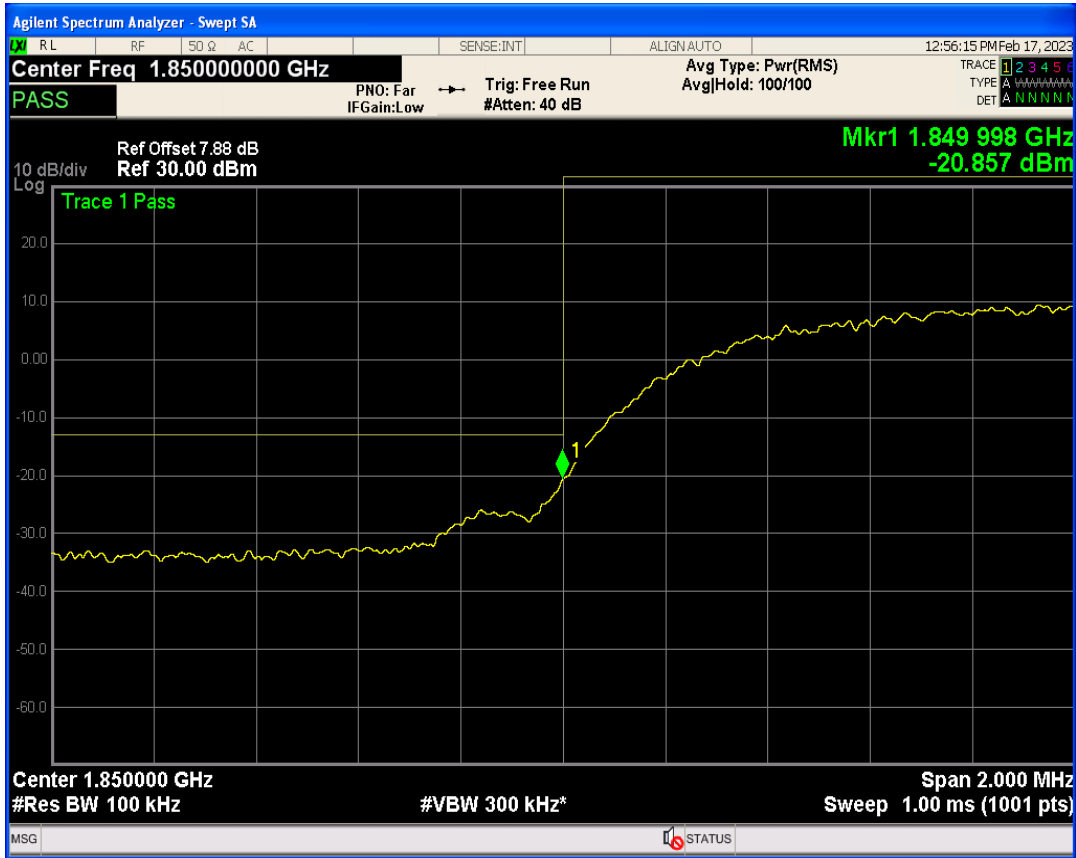

WCDMA Band5 Channel=4233

Band edge

Band	Channel	Frequency (MHz)	Spur Freq (MHz)	Spur Level (dBm)	Limit (dBm)	Verdict
WCDMA Band2	9262	1852.4	1850.00	-20.85	-13	PASS
WCDMA Band2	9538	1907.6	1910.00	-19.35	-13	PASS
WCDMA Band4	1312	1712.4	1710.00	-19.93	-13	PASS
WCDMA Band4	1513	1752.6	1755.01	-14.62	-13	PASS
WCDMA Band5	4132	826.4	824.00	-21.77	-13	PASS
WCDMA Band5	4233	846.6	849.00	-22.39	-13	PASS

WCDMA Band2 Channel=9538

WCDMA Band2 Channel=9262

WCDMA Band4 Channel=1312

WCDMA Band4 Channel=1513

WCDMA Band5 Channel=4132

WCDMA Band5 Channel=4233

Out-of-band emissions

Band	Channel	Frequency (MHz)	Spur Freq (MHz)	Spur Level (dBm)	Limit (dBm)	Verdict
WCDMA Band2	9262	1852.4	19905.64	-24.02	-13	PASS
WCDMA Band2	9400	1880	19857.71	-23.48	-13	PASS
WCDMA Band2	9538	1907.6	17075.89	-23.86	-13	PASS
WCDMA Band4	1312	1712.4	19968.55	-24.64	-13	PASS
WCDMA Band4	1413	1732.6	17211.69	-24.02	-13	PASS
WCDMA Band4	1513	1752.6	19866.20	-24.32	-13	PASS
WCDMA Band5	4132	826.4	3545.42	-30.09	-13	PASS
WCDMA Band5	4182	836.4	3158.59	-29.08	-13	PASS
WCDMA Band5	4233	846.6	3144.63	-28.72	-13	PASS