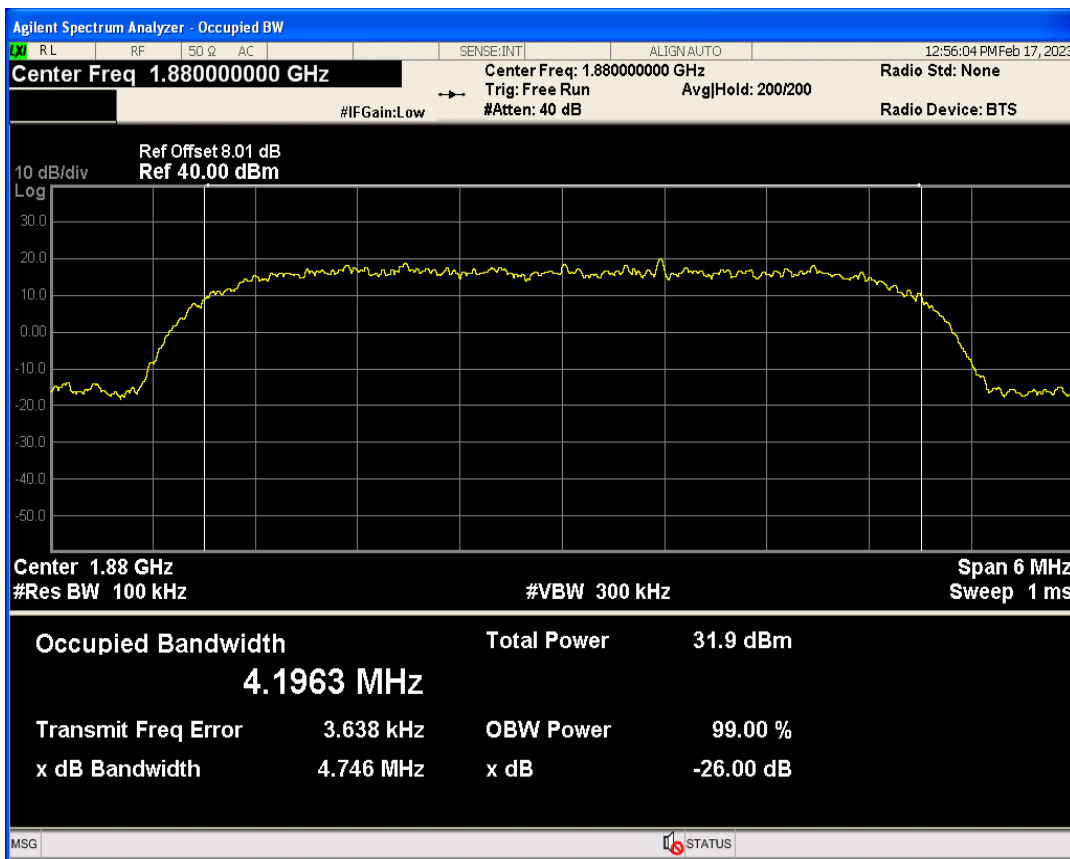

WCDMA Band2 Channel=9400