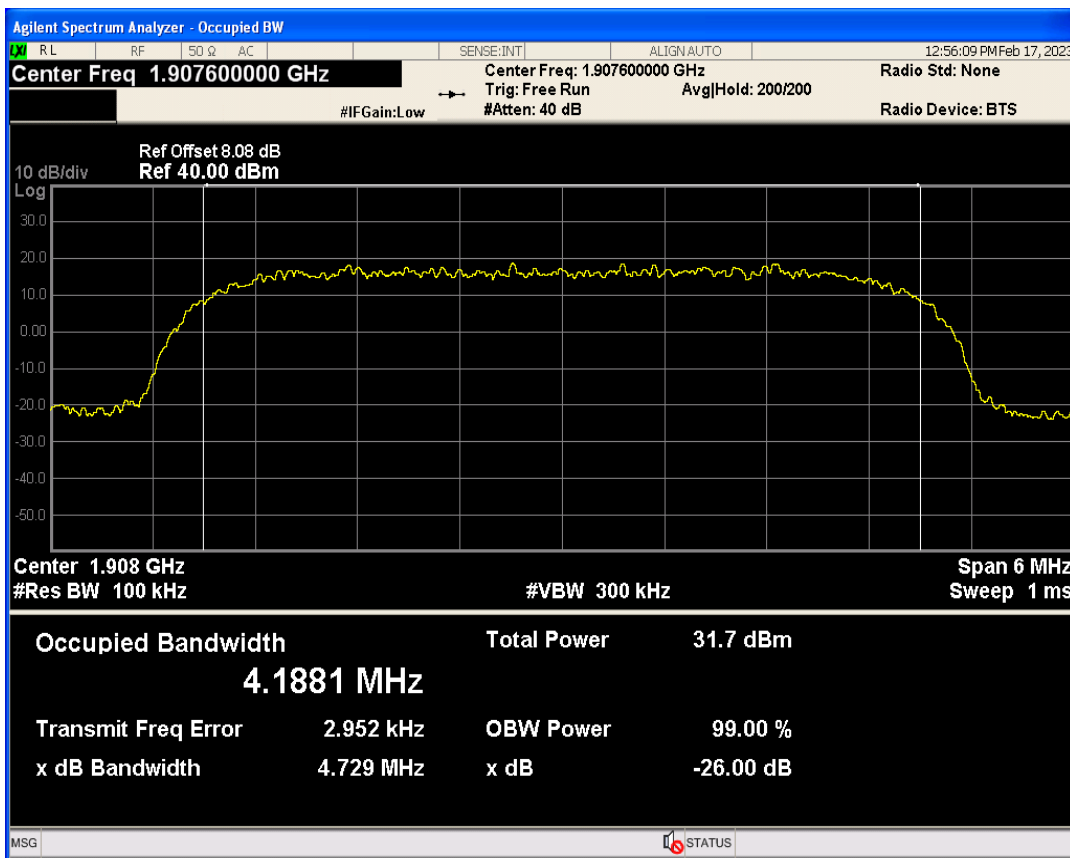

WCDMA Band2 Channel=9538