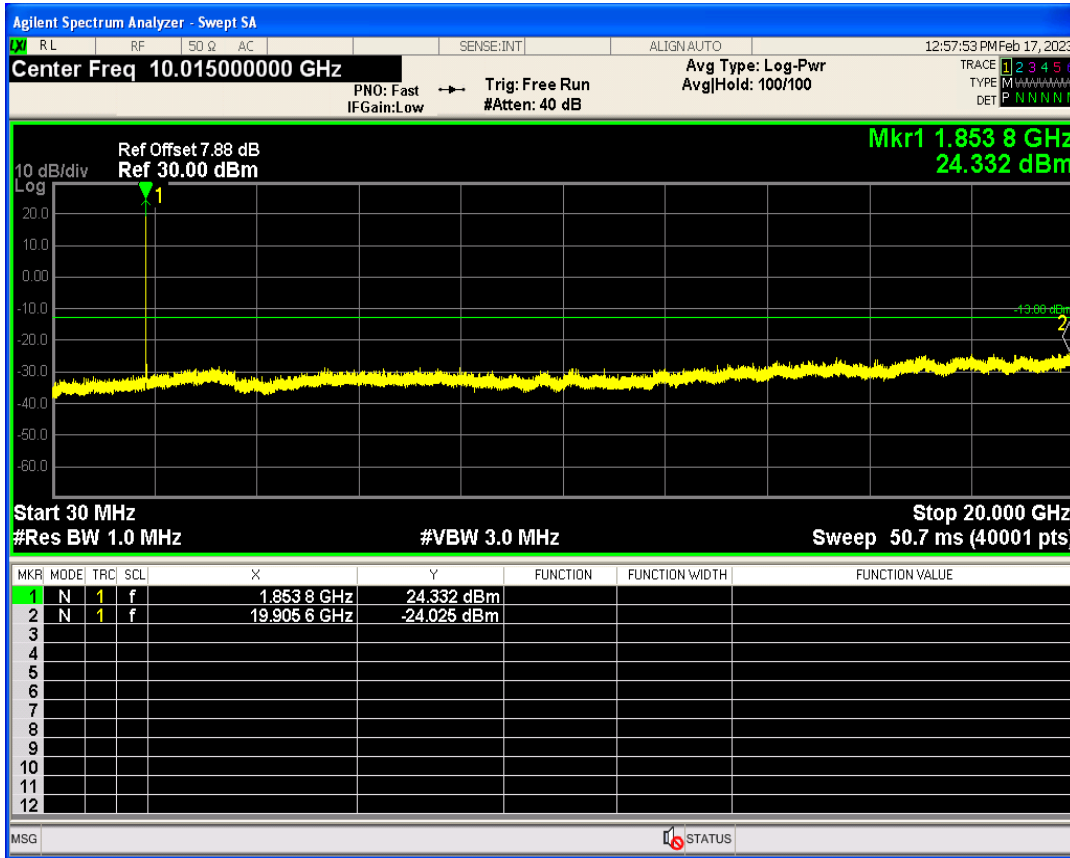

WCDMA Band2 Channel=9538

WCDMA Band2 Channel=9262

WCDMA Band4 Channel=1312

WCDMA Band4 Channel=1513

WCDMA Band5 Channel=4132

WCDMA Band5 Channel=4233

Out-of-band emissions

Band	Channel	Frequency (MHz)	Spur Freq (MHz)	Spur Level (dBm)	Limit (dBm)	Verdict
WCDMA Band2	9262	1852.4	19905.64	-24.02	-13	PASS
WCDMA Band2	9400	1880	19857.71	-23.48	-13	PASS
WCDMA Band2	9538	1907.6	17075.89	-23.86	-13	PASS
WCDMA Band4	1312	1712.4	19968.55	-24.64	-13	PASS
WCDMA Band4	1413	1732.6	17211.69	-24.02	-13	PASS
WCDMA Band4	1513	1752.6	19866.20	-24.32	-13	PASS
WCDMA Band5	4132	826.4	3545.42	-30.09	-13	PASS
WCDMA Band5	4182	836.4	3158.59	-29.08	-13	PASS
WCDMA Band5	4233	846.6	3144.63	-28.72	-13	PASS

WCDMA Band2 Channel=9400

WCDMA Band2 Channel=9262

WCDMA Band2 Channel=9538

WCDMA Band4 Channel=1312

WCDMA Band4 Channel=1513

WCDMA Band4 Channel=1413

WCDMA Band5 Channel=4132

WCDMA Band5 Channel=4233