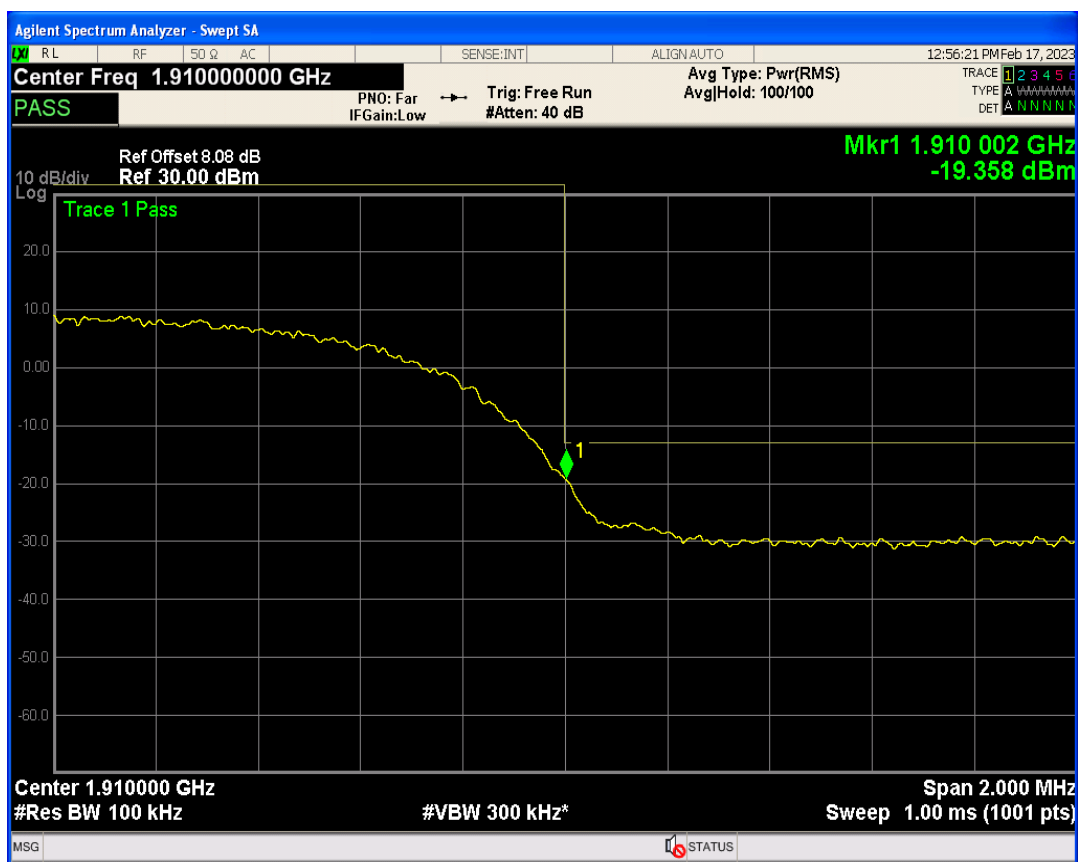

Band edge

Band	Channel	Frequency (MHz)	Spur Freq (MHz)	Spur Level (dBm)	Limit (dBm)	Verdict
WCDMA Band2	9262	1852.4	1850.00	-20.85	-13	PASS
WCDMA Band2	9538	1907.6	1910.00	-19.35	-13	PASS
WCDMA Band4	1312	1712.4	1710.00	-19.93	-13	PASS
WCDMA Band4	1513	1752.6	1755.01	-14.62	-13	PASS
WCDMA Band5	4132	826.4	824.00	-21.77	-13	PASS
WCDMA Band5	4233	846.6	849.00	-22.39	-13	PASS

WCDMA Band2 Channel=9538