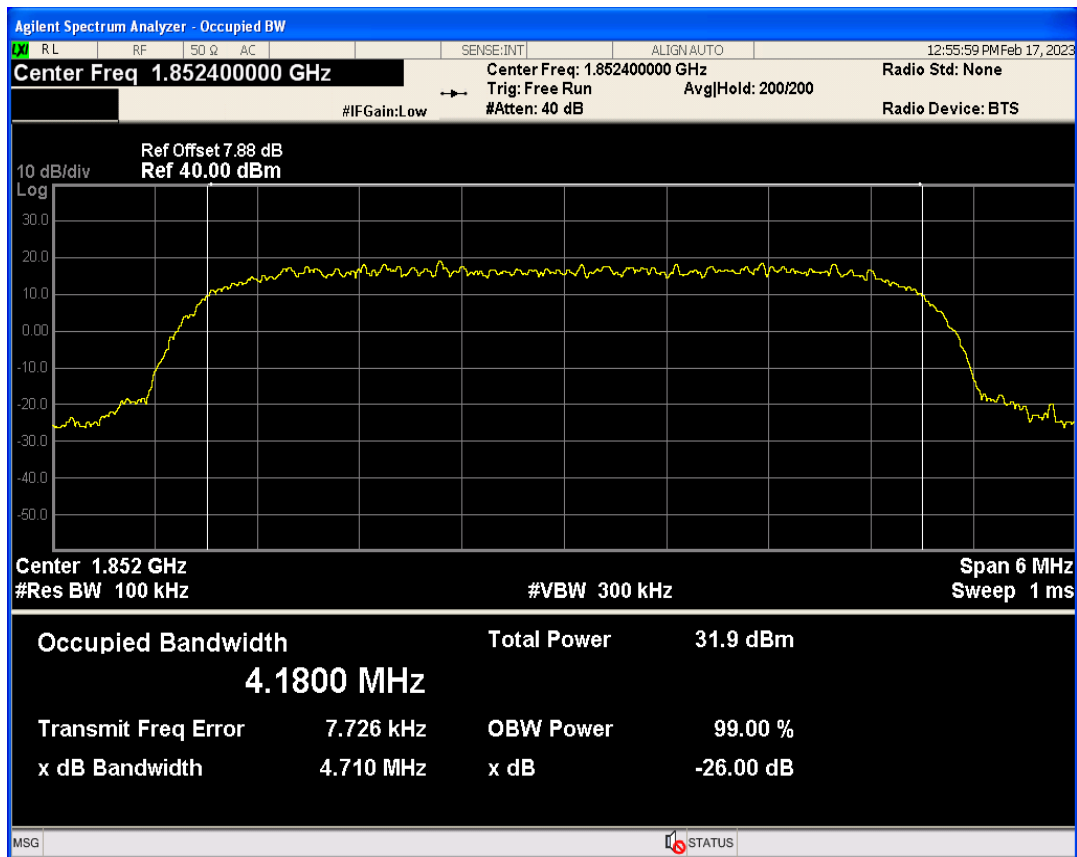

Occupied bandwidth

Band	Channel	Frequency (MHz)	99% OBW (kHz)	-26dB EBW (kHz)	Verdict
WCDMA Band2	9262	1852.4	4180.016	4710.485	PASS
WCDMA Band2	9400	1880	4196.315	4745.619	PASS
WCDMA Band2	9538	1907.6	4188.137	4728.968	PASS
WCDMA Band4	1312	1712.4	4169.204	4724.622	PASS
WCDMA Band4	1413	1732.6	4168.944	4729.255	PASS
WCDMA Band4	1513	1752.6	4200.204	4814.043	PASS
WCDMA Band5	4132	826.4	4189.725	4693.056	PASS
WCDMA Band5	4182	836.4	4170.191	4713.060	PASS
WCDMA Band5	4233	846.6	4176.143	4724.458	PASS

WCDMA Band2 Channel=9262