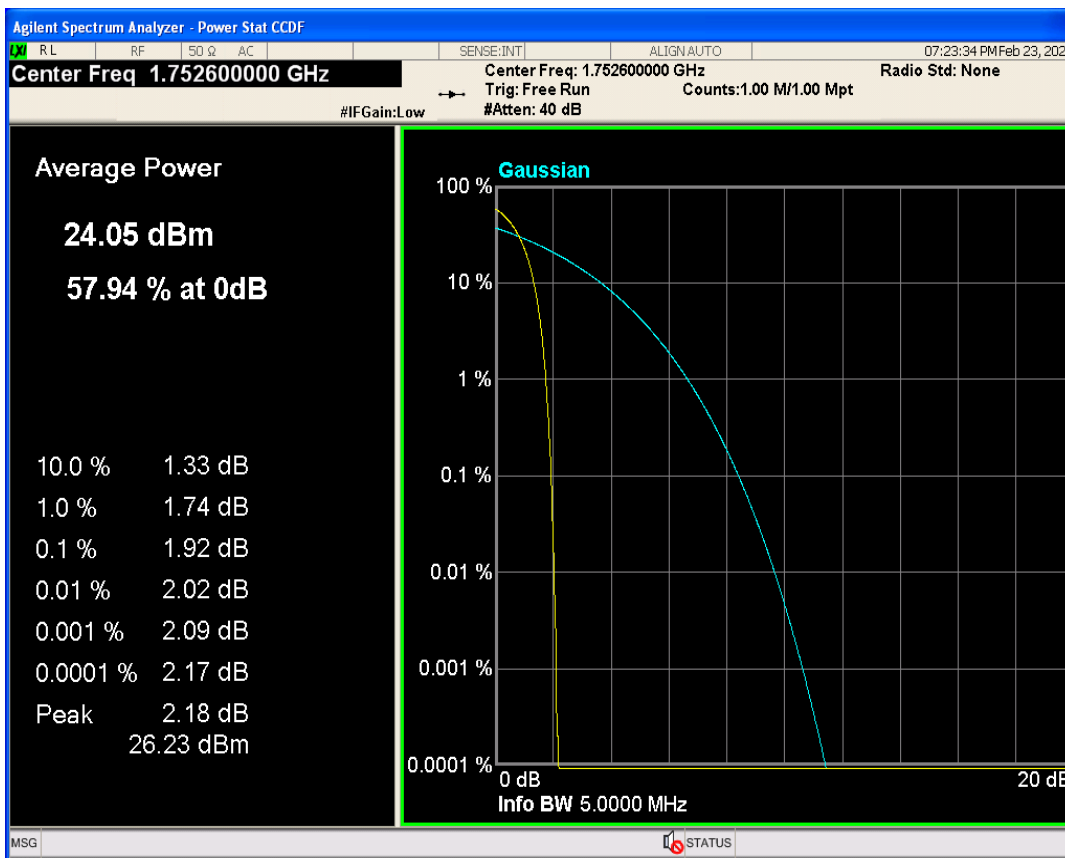

WCDMA Band2 Channel=9400

WCDMA Band2 Channel=9262

WCDMA Band4 Channel=1513

WCDMA Band4 Channel=1413

WCDMA Band5 Channel=4182

WCDMA Band5 Channel=4132

WCDMA Band5 Channel=4233

Occupied bandwidth