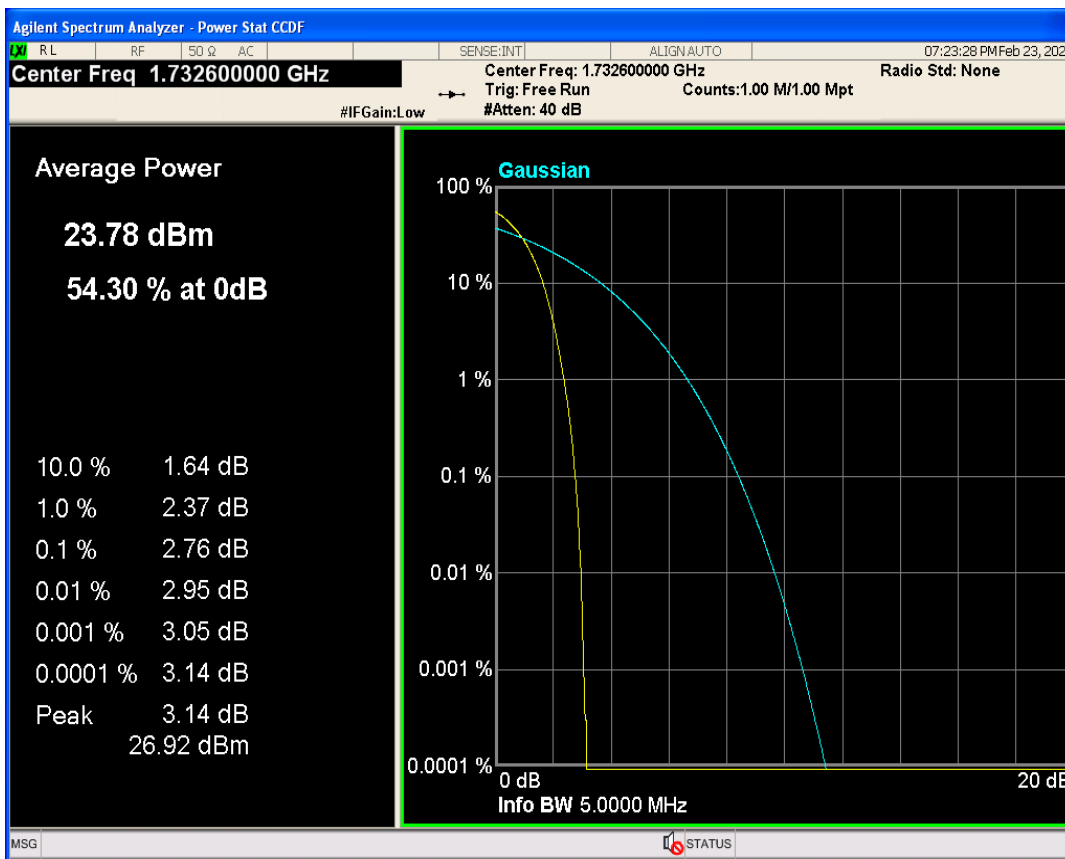

WCDMA Band2 Channel=9400

WCDMA Band2 Channel=9262

WCDMA Band4 Channel=1513

WCDMA Band4 Channel=1413

WCDMA Band5 Channel=4182

WCDMA Band5 Channel=4132

WCDMA Band5 Channel=4233

Occupied bandwidth