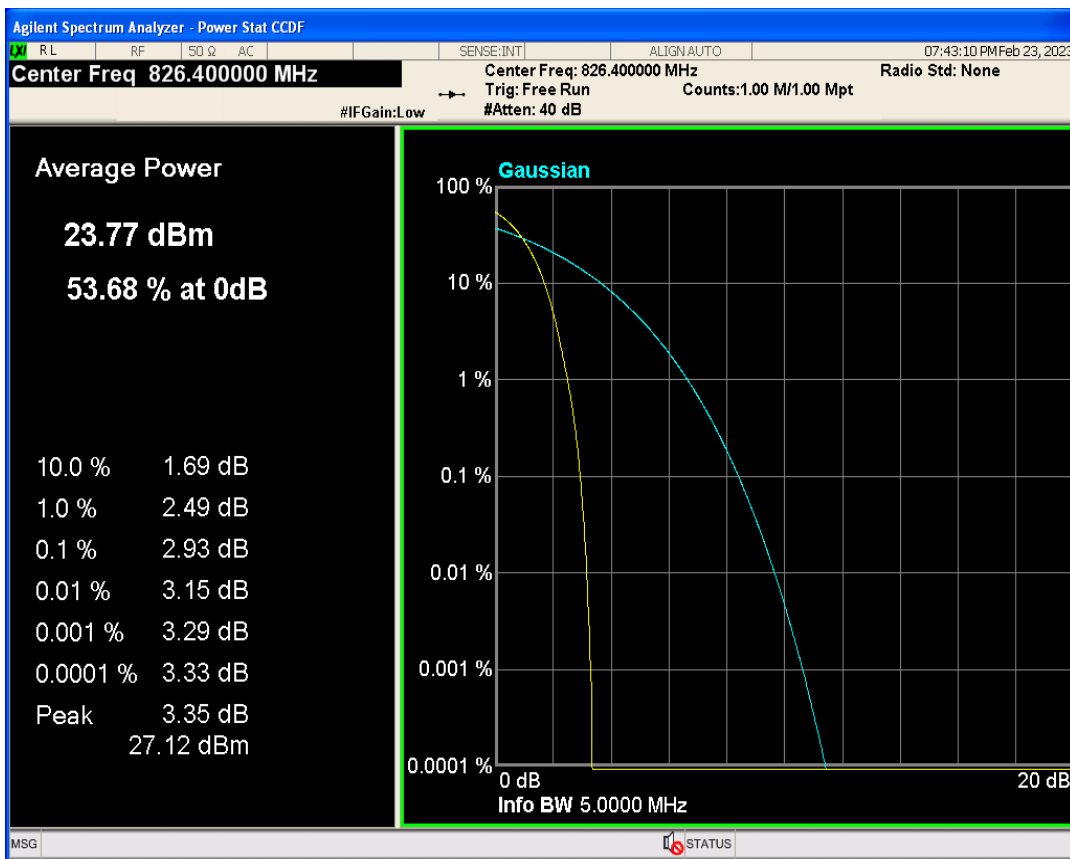

WCDMA Band2 Channel=9400

WCDMA Band2 Channel=9262

WCDMA Band4 Channel=1513

WCDMA Band4 Channel=1413

WCDMA Band5 Channel=4182

WCDMA Band5 Channel=4132

WCDMA Band5 Channel=4233

Occupied bandwidth