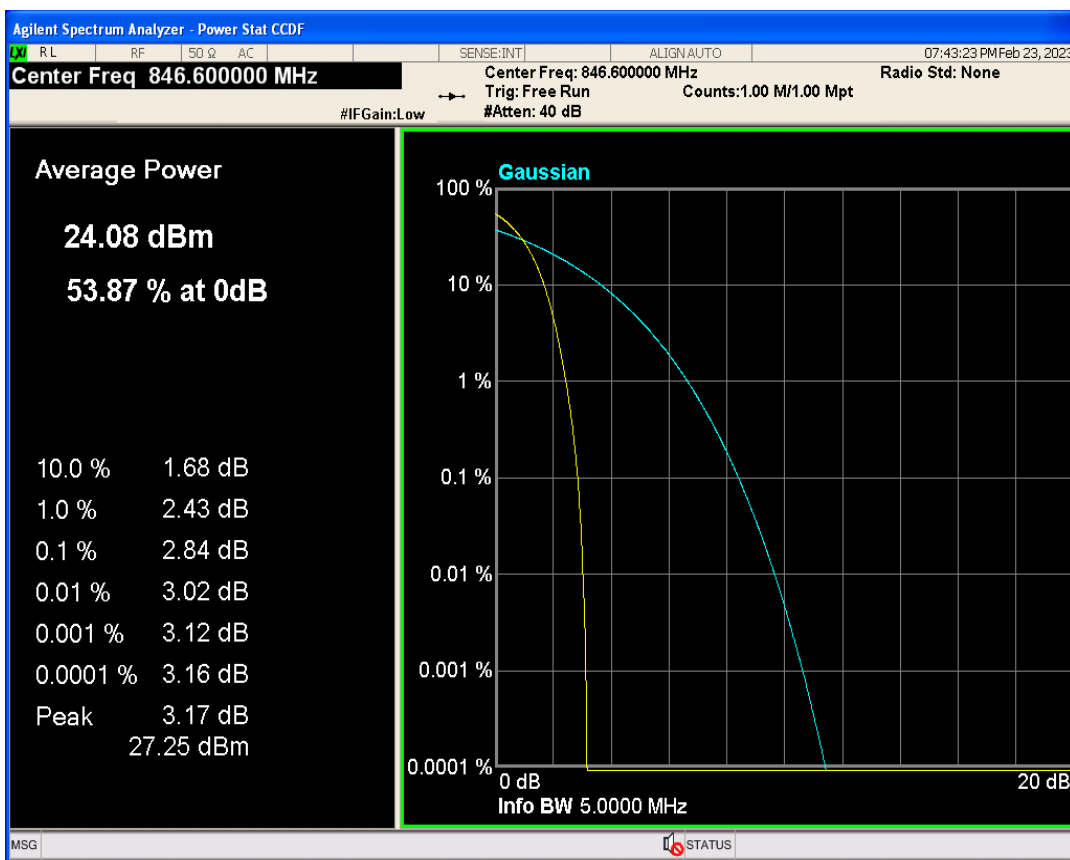

WCDMA Band2 Channel=9400

WCDMA Band2 Channel=9262

WCDMA Band4 Channel=1513

WCDMA Band4 Channel=1413

WCDMA Band5 Channel=4182

WCDMA Band5 Channel=4132

WCDMA Band5 Channel=4233

Occupied bandwidth