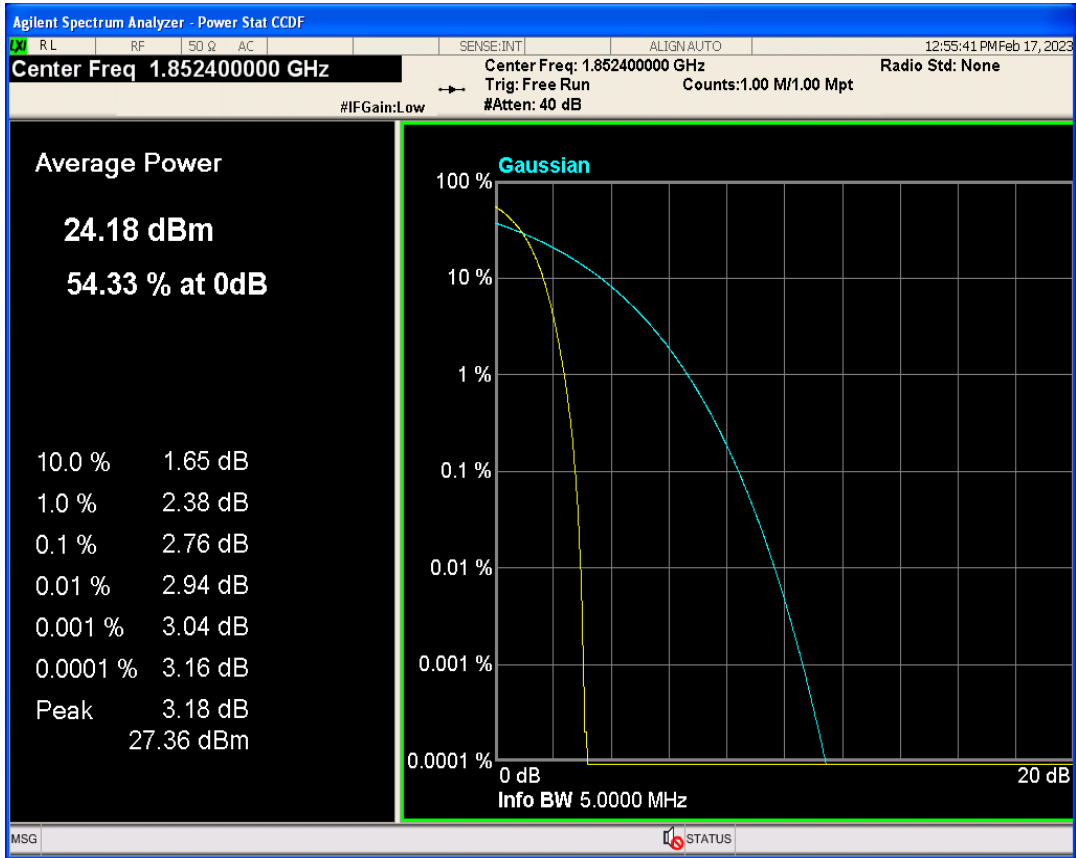

WCDMA Band2 Channel=9262