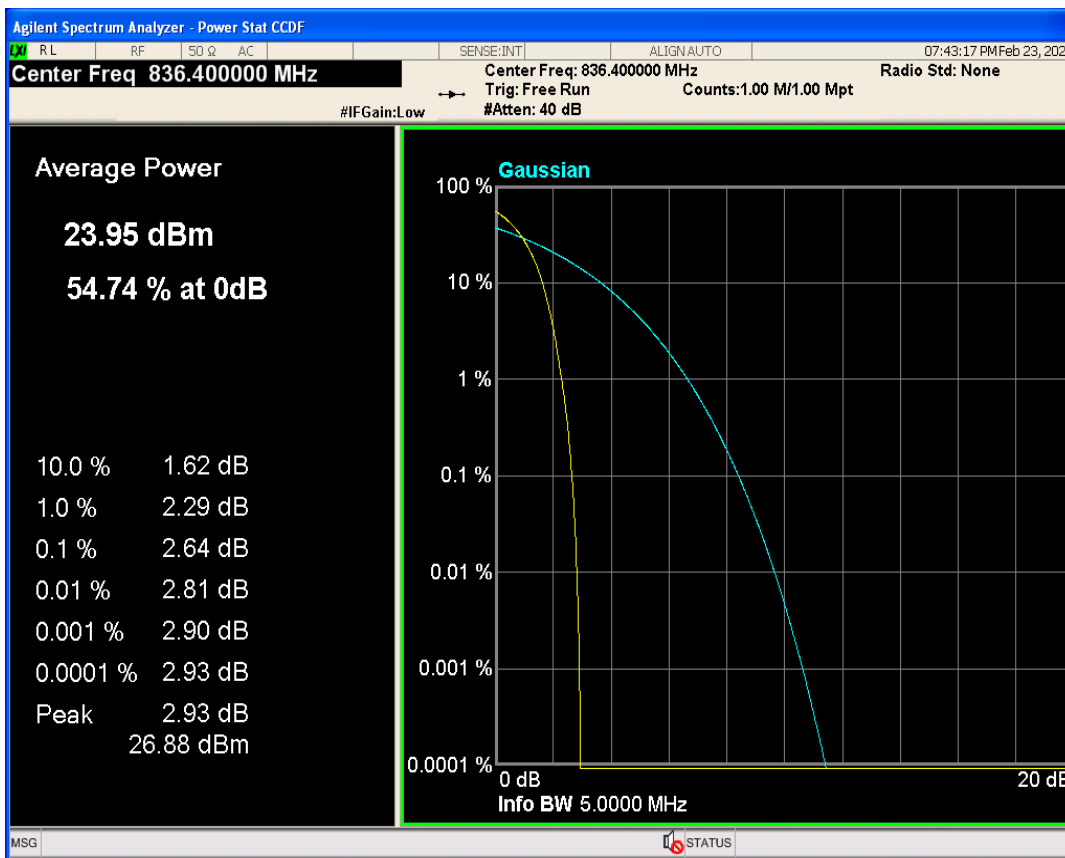

WCDMA Band2 Channel=9400

WCDMA Band2 Channel=9262

WCDMA Band4 Channel=1513

WCDMA Band4 Channel=1413

WCDMA Band5 Channel=4182

WCDMA Band5 Channel=4132

WCDMA Band5 Channel=4233

Occupied bandwidth