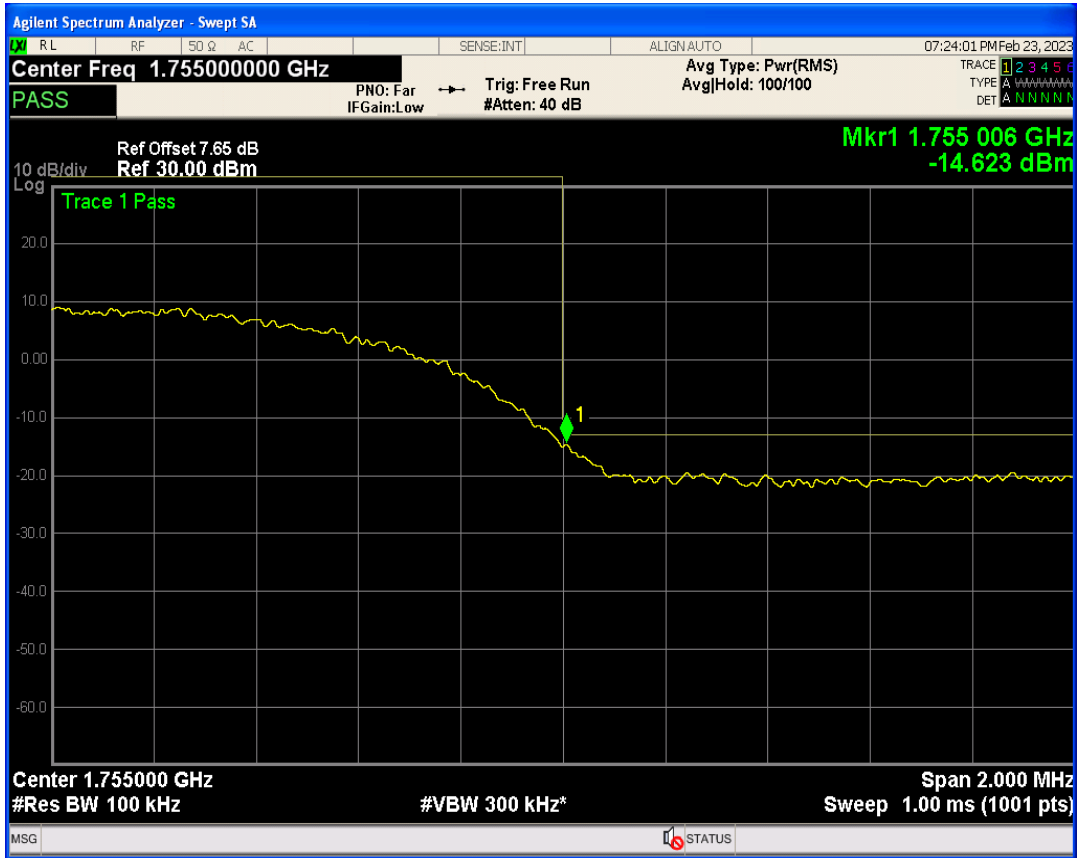

WCDMA Band2 Channel=9538

WCDMA Band2 Channel=9262

WCDMA Band4 Channel=1312

WCDMA Band4 Channel=1513

WCDMA Band5 Channel=4132

WCDMA Band5 Channel=4233

Out-of-band emissions

Band	Channel	Frequency (MHz)	Spur Freq (MHz)	Spur Level (dBm)	Limit (dBm)	Verdict
WCDMA Band2	9262	1852.4	19905.64	-24.02	-13	PASS
WCDMA Band2	9400	1880	19857.71	-23.48	-13	PASS
WCDMA Band2	9538	1907.6	17075.89	-23.86	-13	PASS
WCDMA Band4	1312	1712.4	19968.55	-24.64	-13	PASS
WCDMA Band4	1413	1732.6	17211.69	-24.02	-13	PASS
WCDMA Band4	1513	1752.6	19866.20	-24.32	-13	PASS
WCDMA Band5	4132	826.4	3545.42	-30.09	-13	PASS
WCDMA Band5	4182	836.4	3158.59	-29.08	-13	PASS
WCDMA Band5	4233	846.6	3144.63	-28.72	-13	PASS

WCDMA Band2 Channel=9400

WCDMA Band2 Channel=9262

WCDMA Band2 Channel=9538

WCDMA Band4 Channel=1312

WCDMA Band4 Channel=1513

WCDMA Band4 Channel=1413

WCDMA Band5 Channel=4132

WCDMA Band5 Channel=4233