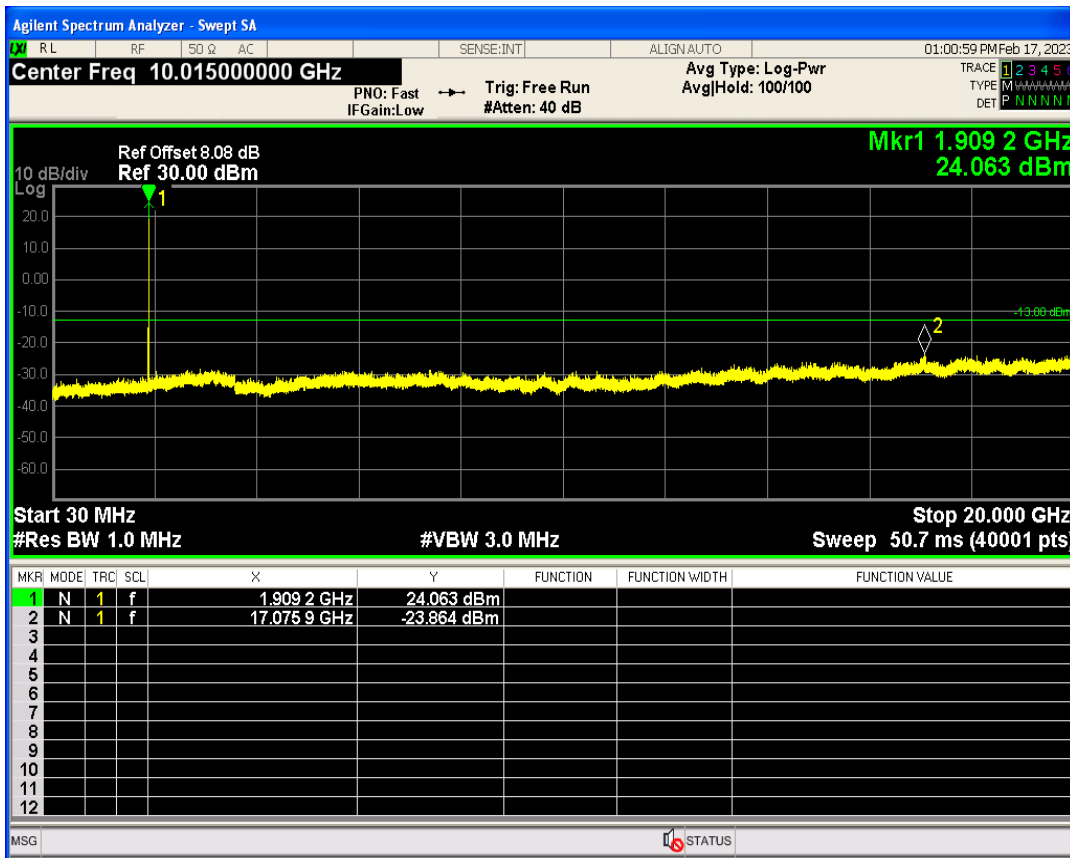

WCDMA Band2 Channel=9538

WCDMA Band2 Channel=9262

WCDMA Band4 Channel=1312

WCDMA Band4 Channel=1513

WCDMA Band5 Channel=4132

WCDMA Band5 Channel=4233

Out-of-band emissions

Band	Channel	Frequency (MHz)	Spur Freq (MHz)	Spur Level (dBm)	Limit (dBm)	Verdict
WCDMA Band2	9262	1852.4	19905.64	-24.02	-13	PASS
WCDMA Band2	9400	1880	19857.71	-23.48	-13	PASS
WCDMA Band2	9538	1907.6	17075.89	-23.86	-13	PASS
WCDMA Band4	1312	1712.4	19968.55	-24.64	-13	PASS
WCDMA Band4	1413	1732.6	17211.69	-24.02	-13	PASS
WCDMA Band4	1513	1752.6	19866.20	-24.32	-13	PASS
WCDMA Band5	4132	826.4	3545.42	-30.09	-13	PASS
WCDMA Band5	4182	836.4	3158.59	-29.08	-13	PASS
WCDMA Band5	4233	846.6	3144.63	-28.72	-13	PASS

WCDMA Band2 Channel=9400

WCDMA Band2 Channel=9262

WCDMA Band2 Channel=9538

WCDMA Band4 Channel=1312

WCDMA Band4 Channel=1513

WCDMA Band4 Channel=1413

WCDMA Band5 Channel=4132

WCDMA Band5 Channel=4233