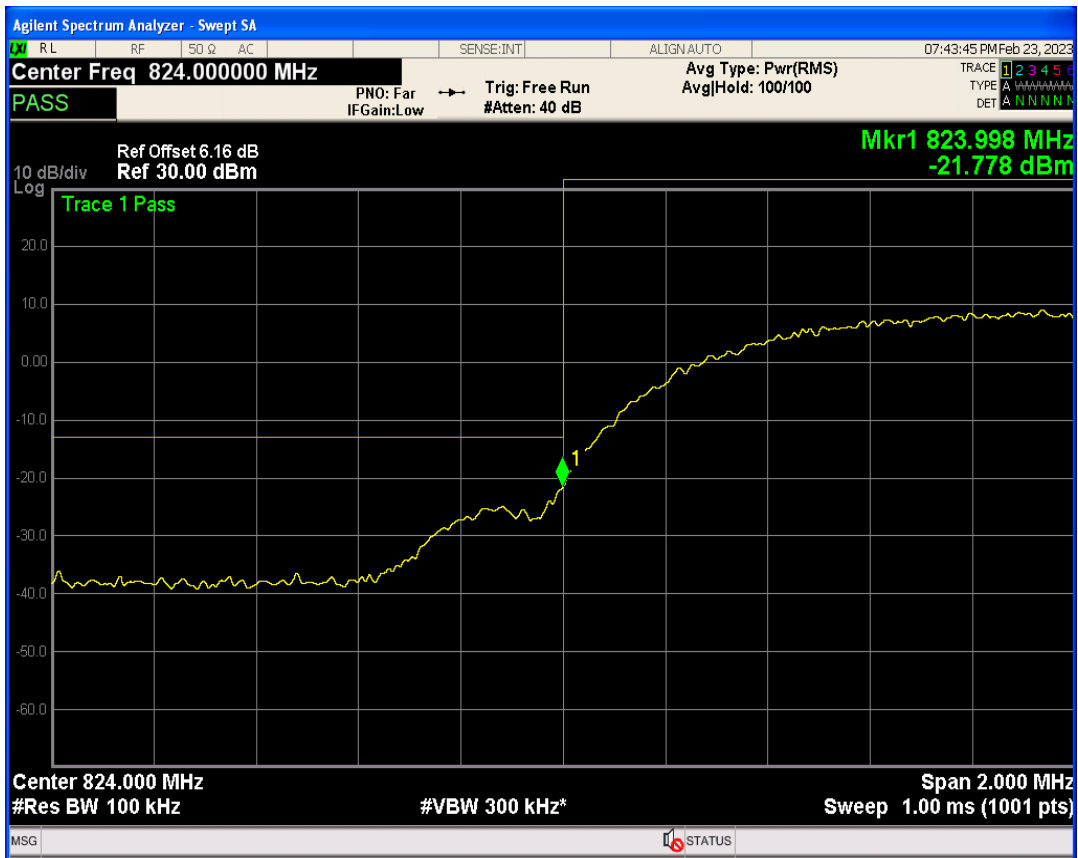

WCDMA Band2 Channel=9538

WCDMA Band2 Channel=9262

WCDMA Band4 Channel=1312

WCDMA Band4 Channel=1513

WCDMA Band5 Channel=4132

WCDMA Band5 Channel=4233

Out-of-band emissions

Band	Channel	Frequency (MHz)	Spur Freq (MHz)	Spur Level (dBm)	Limit (dBm)	Verdict
WCDMA Band2	9262	1852.4	19905.64	-24.02	-13	PASS
WCDMA Band2	9400	1880	19857.71	-23.48	-13	PASS
WCDMA Band2	9538	1907.6	17075.89	-23.86	-13	PASS
WCDMA Band4	1312	1712.4	19968.55	-24.64	-13	PASS
WCDMA Band4	1413	1732.6	17211.69	-24.02	-13	PASS
WCDMA Band4	1513	1752.6	19866.20	-24.32	-13	PASS
WCDMA Band5	4132	826.4	3545.42	-30.09	-13	PASS
WCDMA Band5	4182	836.4	3158.59	-29.08	-13	PASS
WCDMA Band5	4233	846.6	3144.63	-28.72	-13	PASS

WCDMA Band2 Channel=9400

WCDMA Band2 Channel=9262

WCDMA Band2 Channel=9538

WCDMA Band4 Channel=1312

WCDMA Band4 Channel=1513

WCDMA Band4 Channel=1413

WCDMA Band5 Channel=4132

WCDMA Band5 Channel=4233