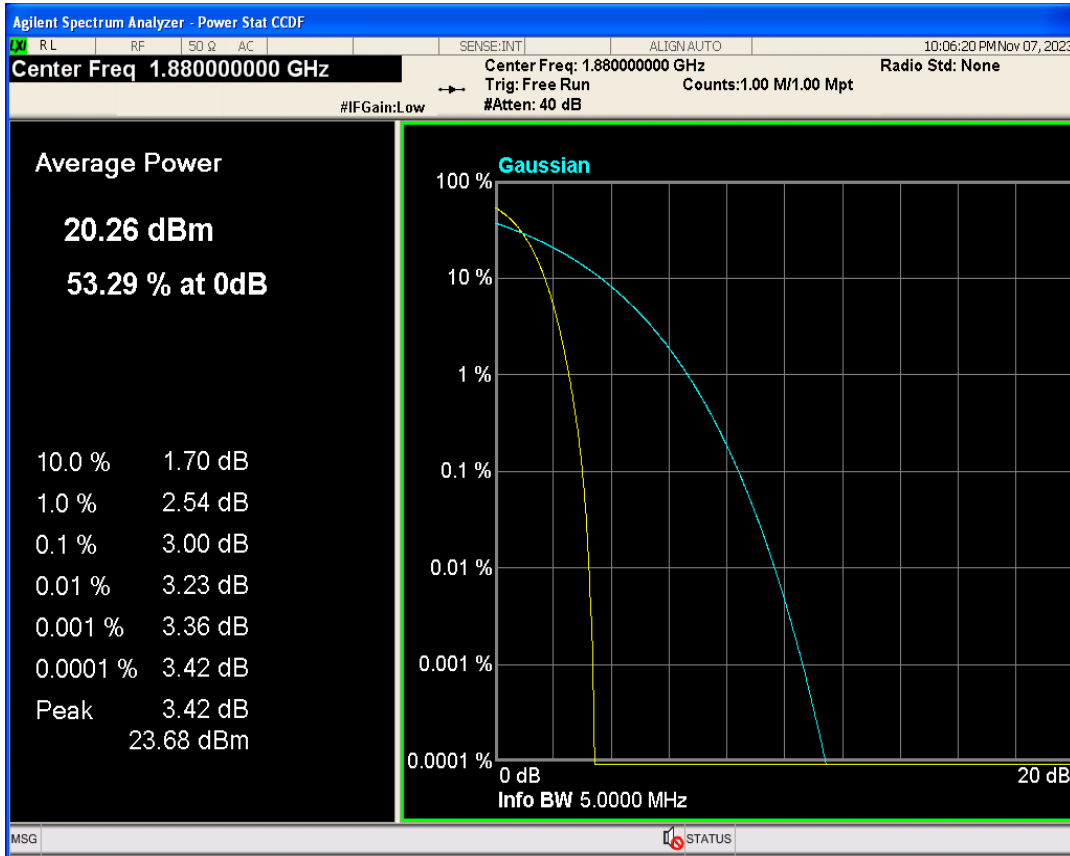

WCDMA Band2 Channel=9400