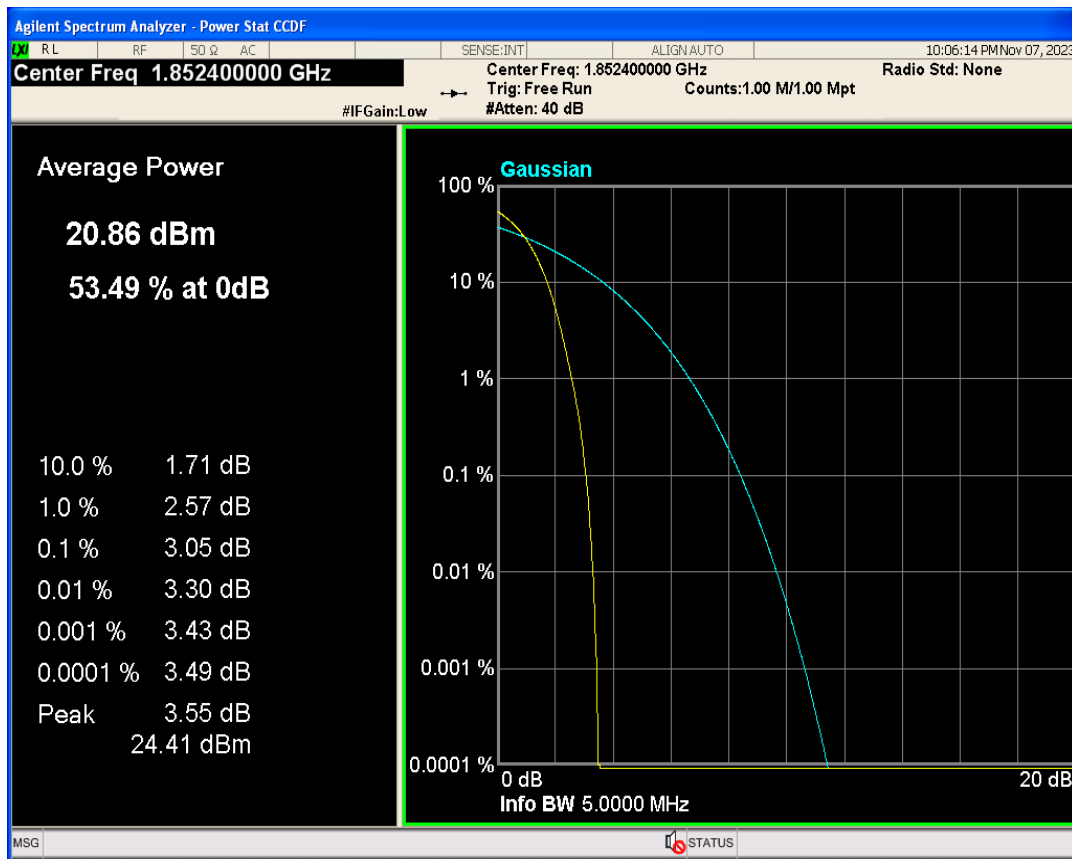

Peak-to-Average Ratio

Band	Channel	Frequency (MHz)	Result (dB)	high Limit (dB)	Verdict
WCDMA Band2	9262	1852.4	3.05	13	PASS
WCDMA Band2	9400	1880	3.00	13	PASS
WCDMA Band2	9538	1907.6	2.93	13	PASS
WCDMA Band4	1312	1712.4	3.92	13	PASS
WCDMA Band4	1413	1732.6	3.95	13	PASS
WCDMA Band4	1513	1752.6	4.09	13	PASS
WCDMA Band5	4132	826.4	3.04	13	PASS
WCDMA Band5	4182	836.4	3.03	13	PASS
WCDMA Band5	4233	846.6	3.04	13	PASS

WCDMA Band2 Channel=9262