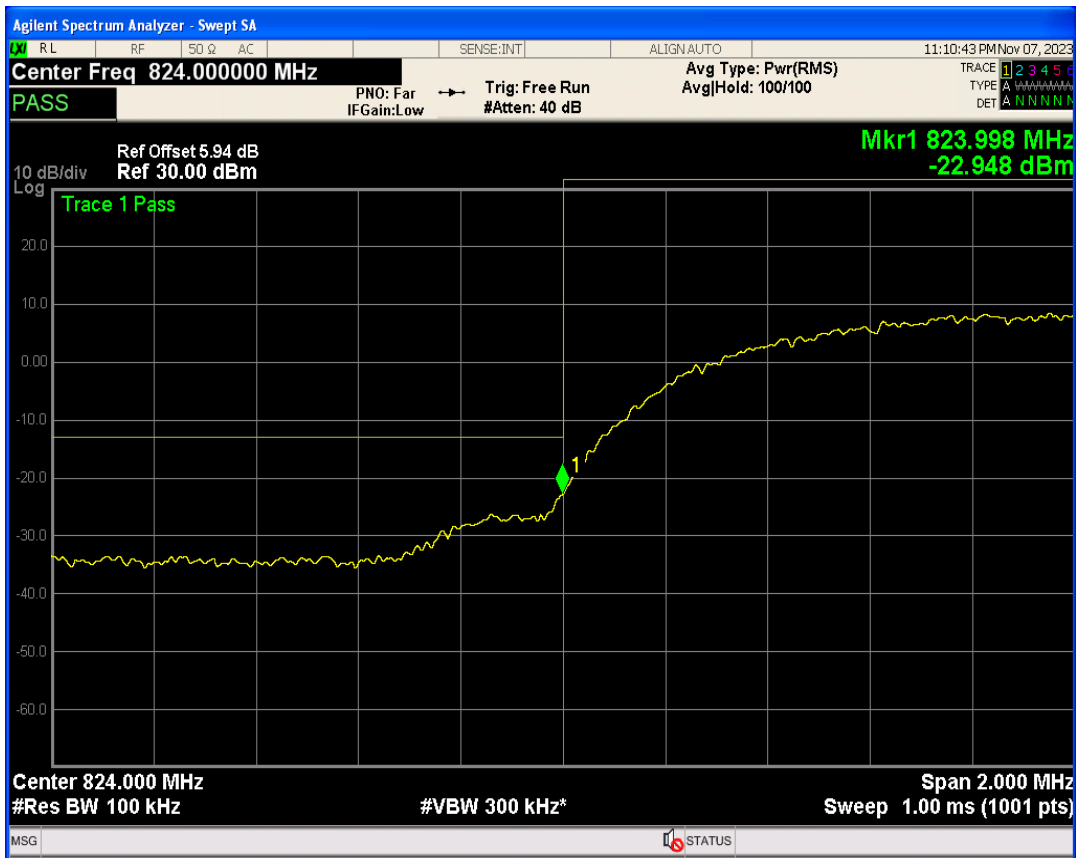

WCDMA Band2 Channel=9262

WCDMA Band2 Channel=9538

WCDMA Band4 Channel=1513

WCDMA Band4 Channel=1312

WCDMA Band5 Channel=4132

WCDMA Band5 Channel=4233

Out-of-band emissions

Band	Channel	Frequency (MHz)	Spur Freq (MHz)	Spur Level (dBm)	Limit (dBm)	Verdict
WCDMA Band2	9262	1852.4	19867.70	-23.64	-13	PASS
WCDMA Band2	9400	1880	19952.07	-23.56	-13	PASS
WCDMA Band2	9538	1907.6	19880.68	-23.76	-13	PASS
WCDMA Band4	1312	1712.4	19946.58	-24.59	-13	PASS
WCDMA Band4	1413	1732.6	19907.64	-24.26	-13	PASS
WCDMA Band4	1513	1752.6	1776.88	-20.67	-13	PASS
WCDMA Band5	4132	826.4	3075.59	-30.08	-13	PASS
WCDMA Band5	4182	836.4	3551.15	-30.27	-13	PASS
WCDMA Band5	4233	846.6	7566.82	-30.16	-13	PASS

WCDMA Band2 Channel=9262

WCDMA Band2 Channel=9400

WCDMA Band2 Channel=9538

WCDMA Band4 Channel=1312

WCDMA Band4 Channel=1413

WCDMA Band4 Channel=1513

WCDMA Band5 Channel=4132

WCDMA Band5 Channel=4182