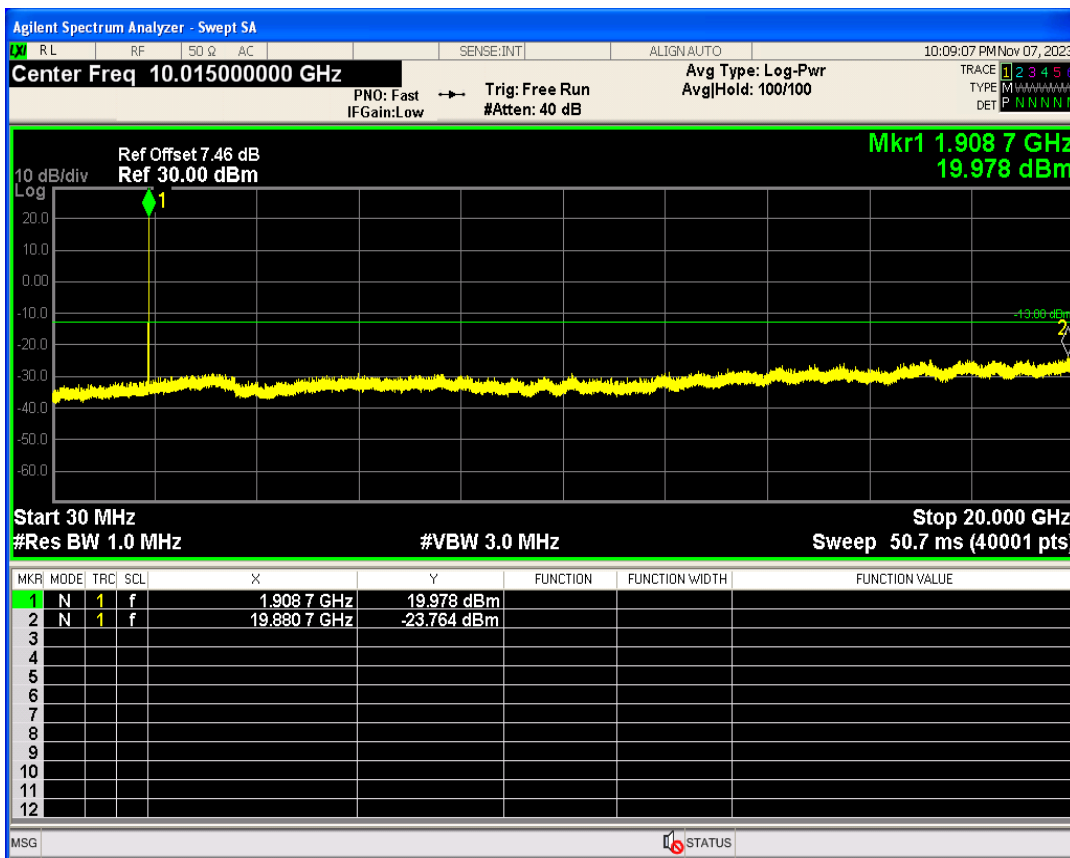

WCDMA Band2 Channel=9262

WCDMA Band2 Channel=9538

WCDMA Band4 Channel=1513

WCDMA Band4 Channel=1312

WCDMA Band5 Channel=4132

WCDMA Band5 Channel=4233

Out-of-band emissions

Band	Channel	Frequency (MHz)	Spur Freq (MHz)	Spur Level (dBm)	Limit (dBm)	Verdict
WCDMA Band2	9262	1852.4	19867.70	-23.64	-13	PASS
WCDMA Band2	9400	1880	19952.07	-23.56	-13	PASS
WCDMA Band2	9538	1907.6	19880.68	-23.76	-13	PASS
WCDMA Band4	1312	1712.4	19946.58	-24.59	-13	PASS
WCDMA Band4	1413	1732.6	19907.64	-24.26	-13	PASS
WCDMA Band4	1513	1752.6	1776.88	-20.67	-13	PASS
WCDMA Band5	4132	826.4	3075.59	-30.08	-13	PASS
WCDMA Band5	4182	836.4	3551.15	-30.27	-13	PASS
WCDMA Band5	4233	846.6	7566.82	-30.16	-13	PASS

WCDMA Band2 Channel=9262

WCDMA Band2 Channel=9400

WCDMA Band2 Channel=9538

WCDMA Band4 Channel=1312

WCDMA Band4 Channel=1413

WCDMA Band4 Channel=1513

WCDMA Band5 Channel=4132

WCDMA Band5 Channel=4182