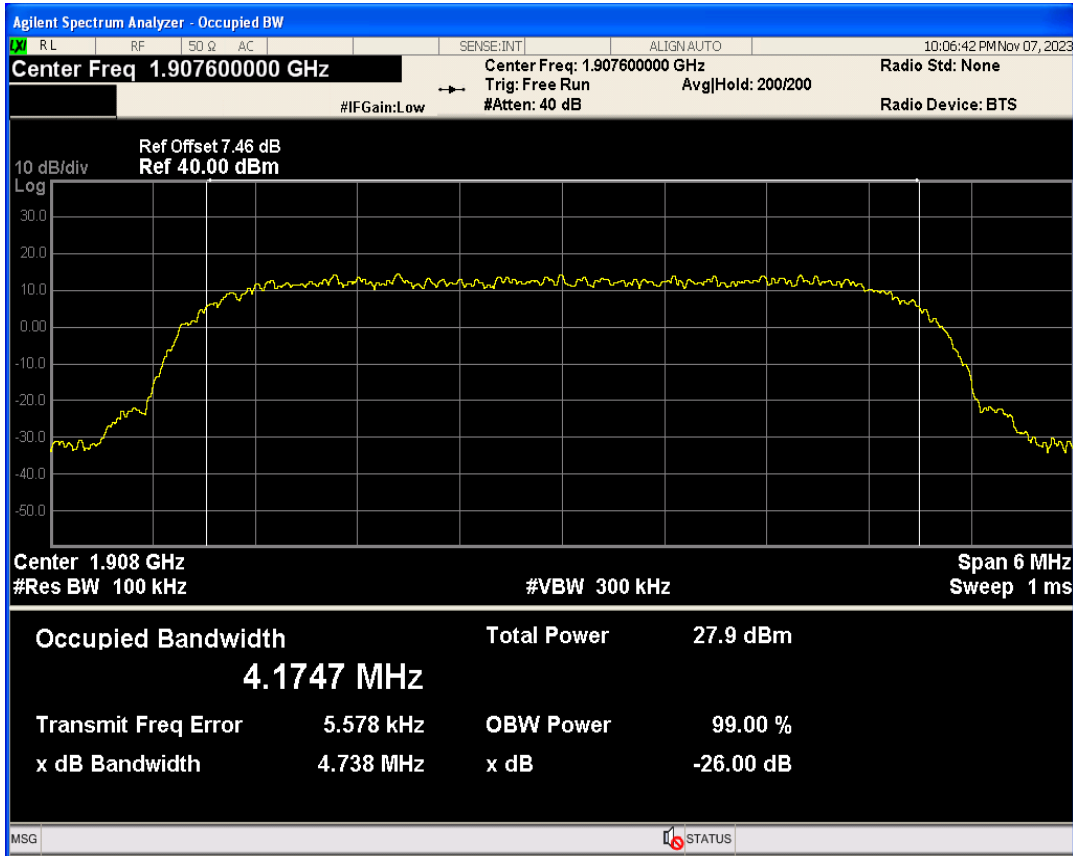

WCDMA Band5 Channel=4182

Occupied bandwidth

Band	Channel	Frequency (MHz)	99% OBW (kHz)	-26dB EBW (kHz)	Verdict
WCDMA Band2	9262	1852.4	4170.708	4684.058	PASS
WCDMA Band2	9400	1880	4170.744	4687.204	PASS
WCDMA Band2	9538	1907.6	4174.718	4738.249	PASS
WCDMA Band4	1312	1712.4	4144.902	4684.733	PASS
WCDMA Band4	1413	1732.6	4160.192	4685.311	PASS
WCDMA Band4	1513	1752.6	4133.028	4701.735	PASS
WCDMA Band5	4132	826.4	4158.700	4690.560	PASS
WCDMA Band5	4182	836.4	4149.542	4704.972	PASS
WCDMA Band5	4233	846.6	4143.293	4694.470	PASS

WCDMA Band2 Channel=9262

WCDMA Band2 Channel=9538

WCDMA Band2 Channel=9400

WCDMA Band4 Channel=1312

WCDMA Band4 Channel=1413

WCDMA Band4 Channel=1513

WCDMA Band5 Channel=4182

WCDMA Band5 Channel=4132