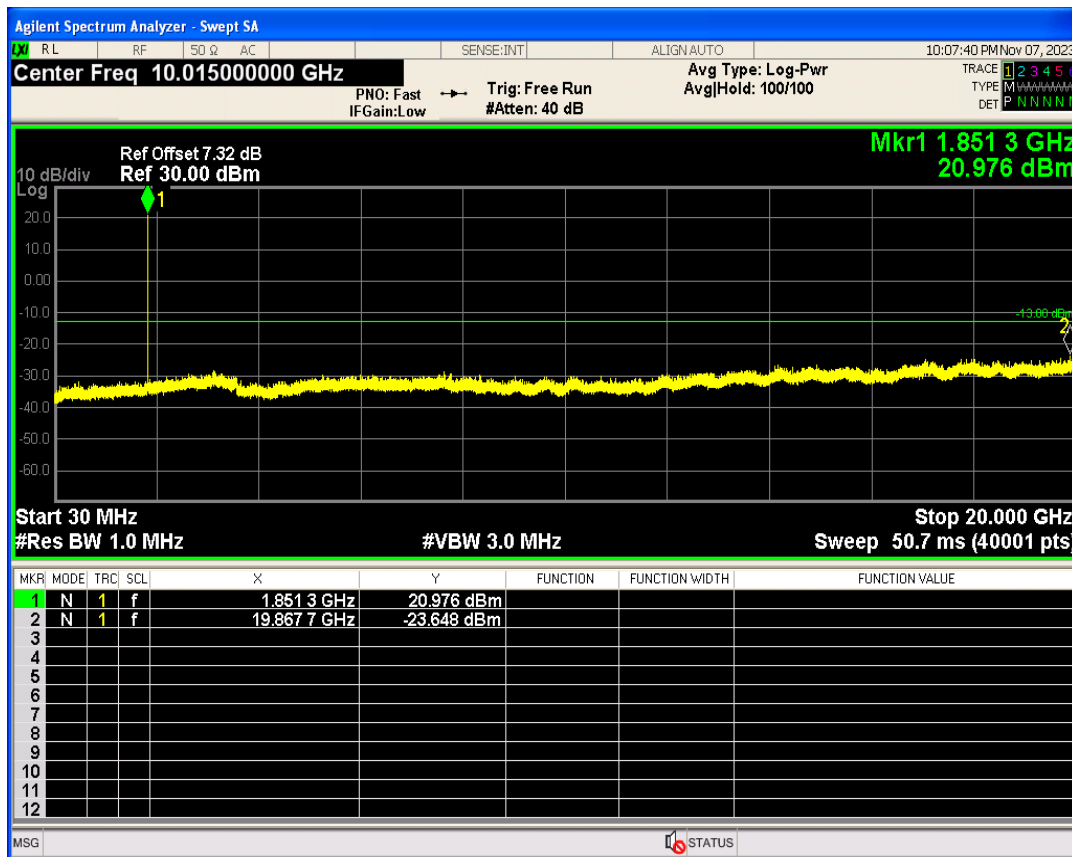

WCDMA Band2 Channel=9262

WCDMA Band2 Channel=9538

WCDMA Band4 Channel=1513

WCDMA Band4 Channel=1312

WCDMA Band5 Channel=4132

WCDMA Band5 Channel=4233

Out-of-band emissions

Band	Channel	Frequency (MHz)	Spur Freq (MHz)	Spur Level (dBm)	Limit (dBm)	Verdict
WCDMA Band2	9262	1852.4	19867.70	-23.64	-13	PASS
WCDMA Band2	9400	1880	19952.07	-23.56	-13	PASS
WCDMA Band2	9538	1907.6	19880.68	-23.76	-13	PASS
WCDMA Band4	1312	1712.4	19946.58	-24.59	-13	PASS
WCDMA Band4	1413	1732.6	19907.64	-24.26	-13	PASS
WCDMA Band4	1513	1752.6	1776.88	-20.67	-13	PASS
WCDMA Band5	4132	826.4	3075.59	-30.08	-13	PASS
WCDMA Band5	4182	836.4	3551.15	-30.27	-13	PASS
WCDMA Band5	4233	846.6	7566.82	-30.16	-13	PASS

WCDMA Band2 Channel=9262

WCDMA Band2 Channel=9400

WCDMA Band2 Channel=9538

WCDMA Band4 Channel=1312

WCDMA Band4 Channel=1413

WCDMA Band4 Channel=1513

WCDMA Band5 Channel=4132

WCDMA Band5 Channel=4182