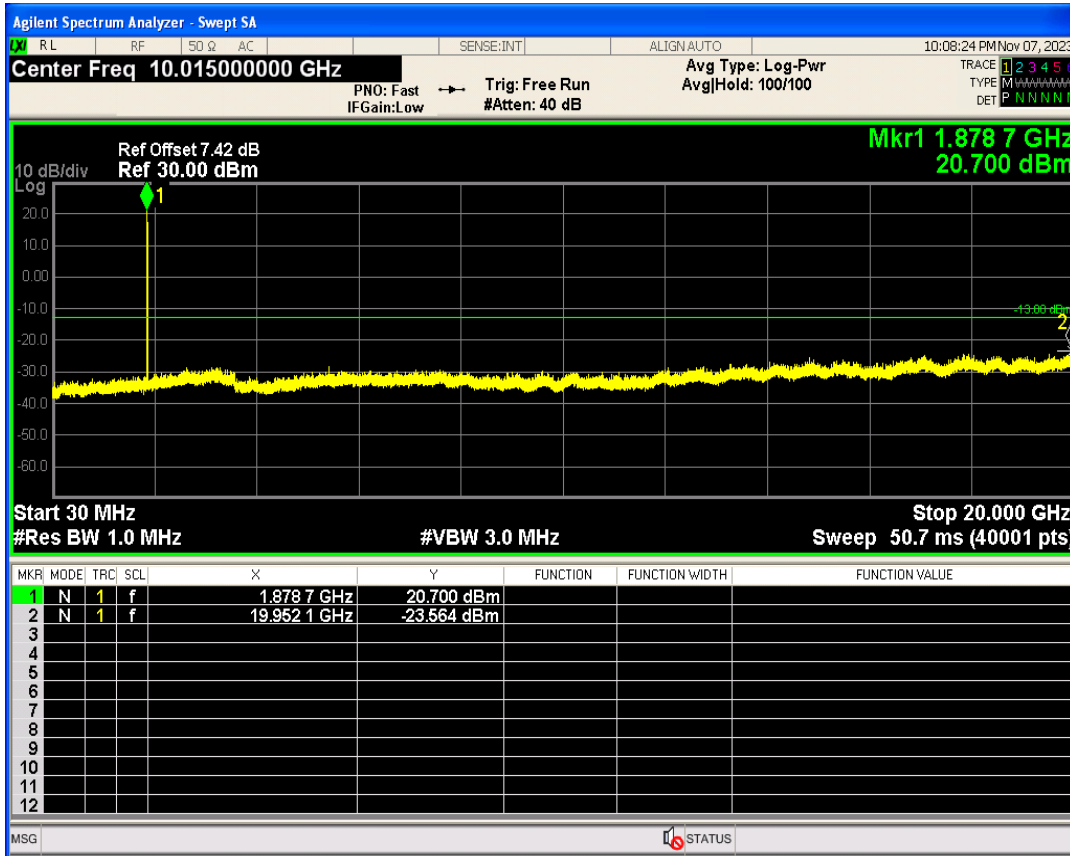

WCDMA Band2 Channel=9262

WCDMA Band2 Channel=9538

WCDMA Band4 Channel=1513

WCDMA Band4 Channel=1312

WCDMA Band5 Channel=4132

WCDMA Band5 Channel=4233

Out-of-band emissions

Band	Channel	Frequency (MHz)	Spur Freq (MHz)	Spur Level (dBm)	Limit (dBm)	Verdict
WCDMA Band2	9262	1852.4	19867.70	-23.64	-13	PASS
WCDMA Band2	9400	1880	19952.07	-23.56	-13	PASS
WCDMA Band2	9538	1907.6	19880.68	-23.76	-13	PASS
WCDMA Band4	1312	1712.4	19946.58	-24.59	-13	PASS
WCDMA Band4	1413	1732.6	19907.64	-24.26	-13	PASS
WCDMA Band4	1513	1752.6	1776.88	-20.67	-13	PASS
WCDMA Band5	4132	826.4	3075.59	-30.08	-13	PASS
WCDMA Band5	4182	836.4	3551.15	-30.27	-13	PASS
WCDMA Band5	4233	846.6	7566.82	-30.16	-13	PASS

WCDMA Band2 Channel=9262

WCDMA Band2 Channel=9400

WCDMA Band2 Channel=9538

WCDMA Band4 Channel=1312

WCDMA Band4 Channel=1413

WCDMA Band4 Channel=1513

WCDMA Band5 Channel=4132

WCDMA Band5 Channel=4182