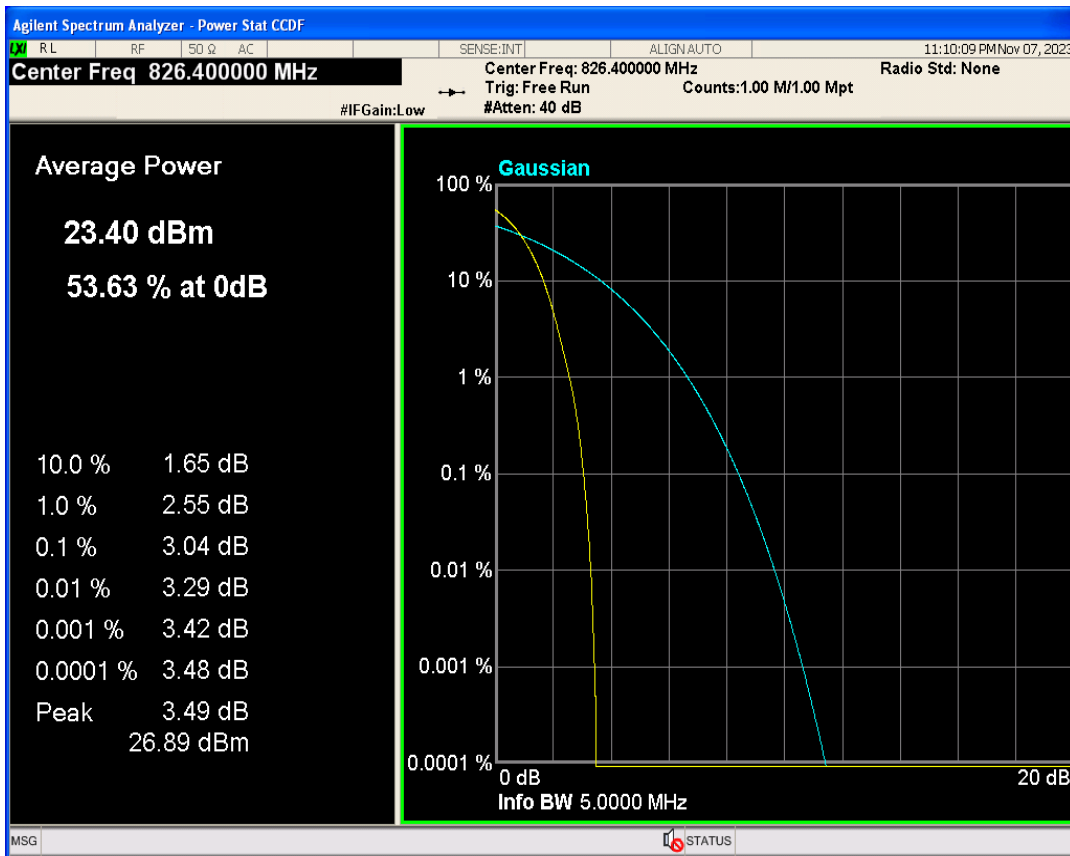

WCDMA Band2 Channel=9262

WCDMA Band2 Channel=9400

WCDMA Band2 Channel=9538

WCDMA Band4 Channel=1312

WCDMA Band4 Channel=1513

WCDMA Band4 Channel=1413

WCDMA Band5 Channel=4132

WCDMA Band5 Channel=4233