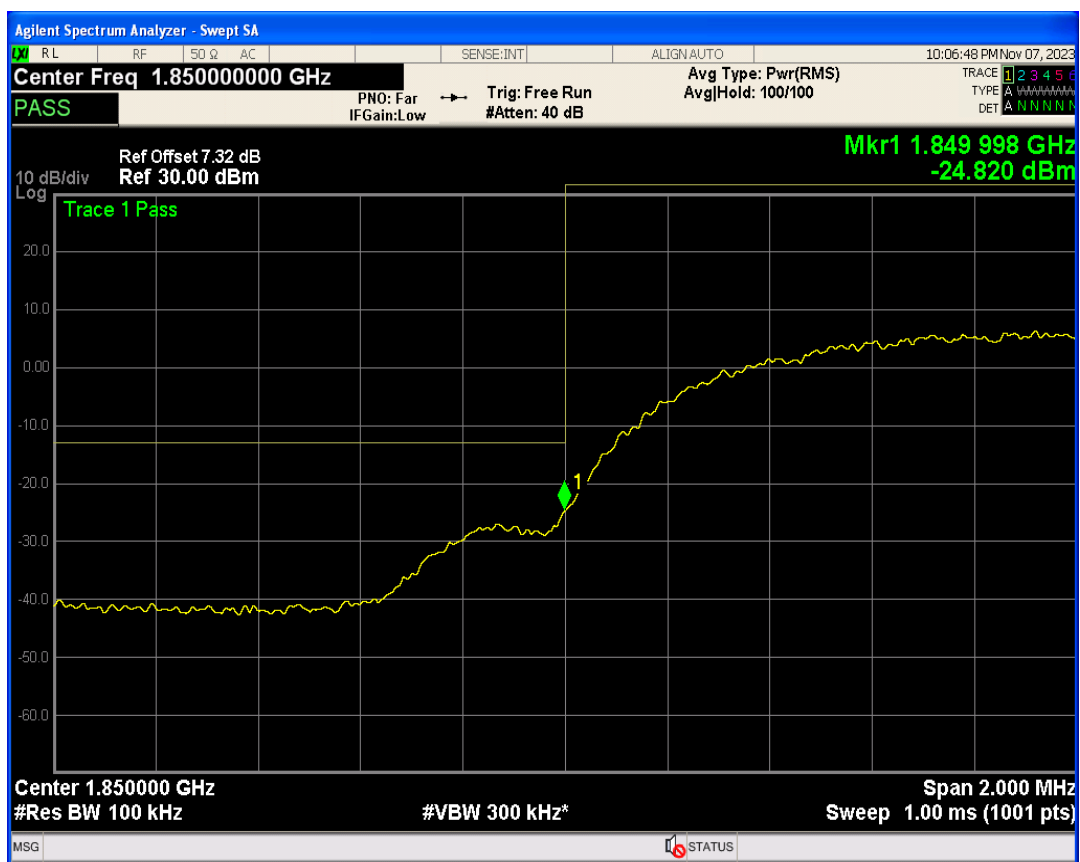

Band edge

Band	Channel	Frequency (MHz)	Spur Freq (MHz)	Spur Level (dBm)	Limit (dBm)	Verdict
WCDMA Band2	9262	1852.4	1850.00	-24.82	-13	PASS
WCDMA Band2	9538	1907.6	1910.00	-24.48	-13	PASS
WCDMA Band4	1312	1712.4	1710.00	-23.41	-13	PASS
WCDMA Band4	1513	1752.6	1755.00	-24.80	-13	PASS
WCDMA Band5	4132	826.4	824.00	-22.94	-13	PASS
WCDMA Band5	4233	846.6	849.00	-22.23	-13	PASS

WCDMA Band2 Channel=9262