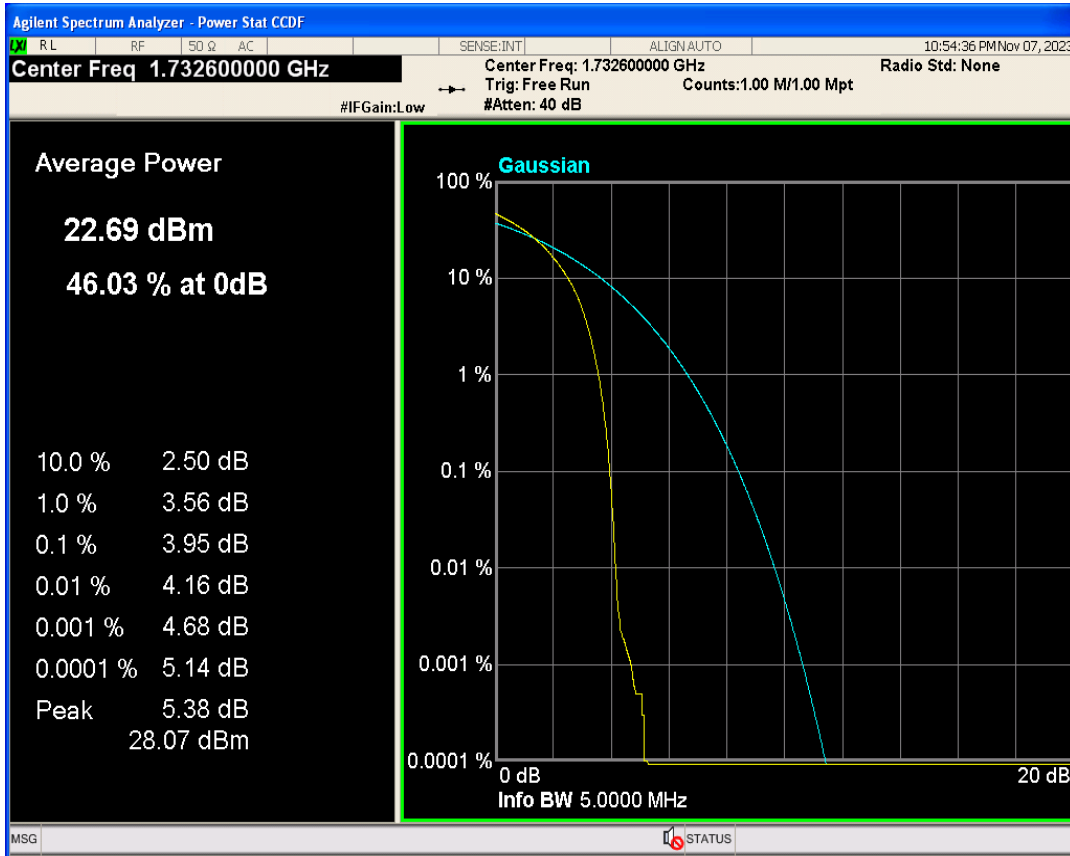

WCDMA Band2 Channel=9262

WCDMA Band2 Channel=9400

WCDMA Band2 Channel=9538

WCDMA Band4 Channel=1312

WCDMA Band4 Channel=1513

WCDMA Band4 Channel=1413

WCDMA Band5 Channel=4132

WCDMA Band5 Channel=4233