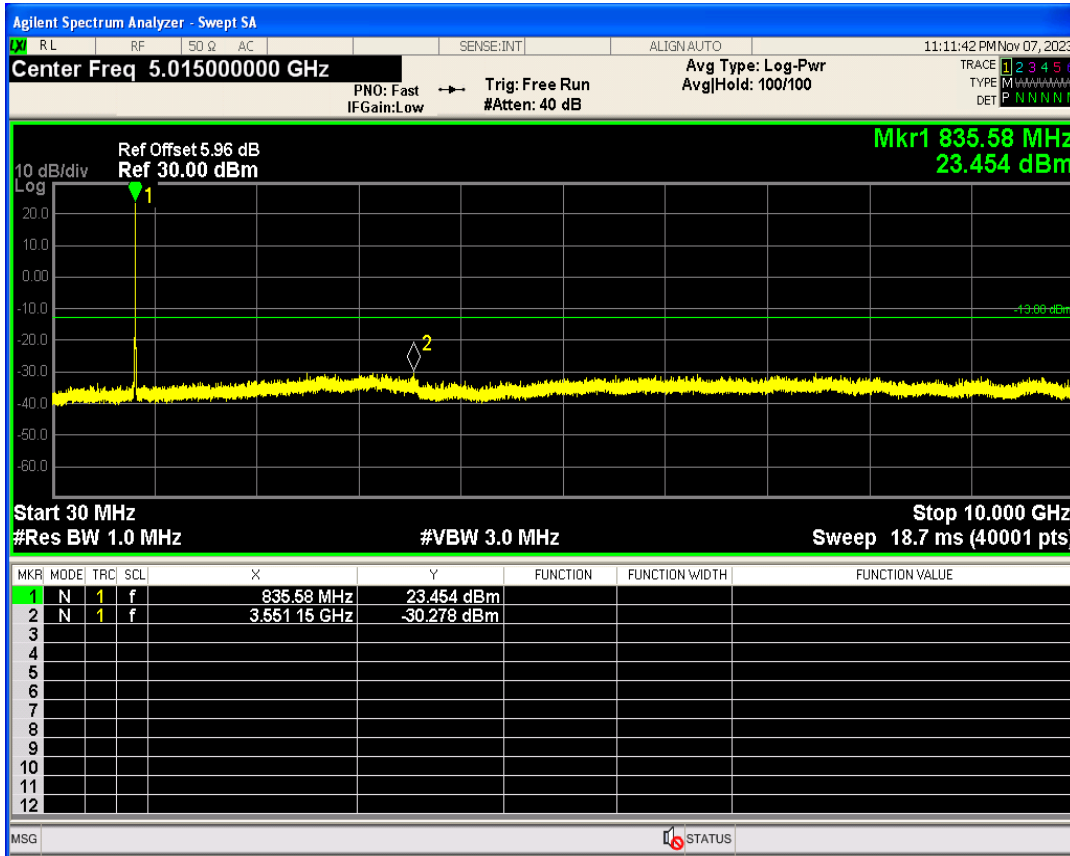

WCDMA Band2 Channel=9262

WCDMA Band2 Channel=9538

WCDMA Band4 Channel=1513

WCDMA Band4 Channel=1312

WCDMA Band5 Channel=4132

WCDMA Band5 Channel=4233

Out-of-band emissions

Band	Channel	Frequency (MHz)	Spur Freq (MHz)	Spur Level (dBm)	Limit (dBm)	Verdict
WCDMA Band2	9262	1852.4	19867.70	-23.64	-13	PASS
WCDMA Band2	9400	1880	19952.07	-23.56	-13	PASS
WCDMA Band2	9538	1907.6	19880.68	-23.76	-13	PASS
WCDMA Band4	1312	1712.4	19946.58	-24.59	-13	PASS
WCDMA Band4	1413	1732.6	19907.64	-24.26	-13	PASS
WCDMA Band4	1513	1752.6	1776.88	-20.67	-13	PASS
WCDMA Band5	4132	826.4	3075.59	-30.08	-13	PASS
WCDMA Band5	4182	836.4	3551.15	-30.27	-13	PASS
WCDMA Band5	4233	846.6	7566.82	-30.16	-13	PASS

WCDMA Band2 Channel=9262

WCDMA Band2 Channel=9400

WCDMA Band2 Channel=9538

WCDMA Band4 Channel=1312

WCDMA Band4 Channel=1413

WCDMA Band4 Channel=1513

WCDMA Band5 Channel=4132

WCDMA Band5 Channel=4182