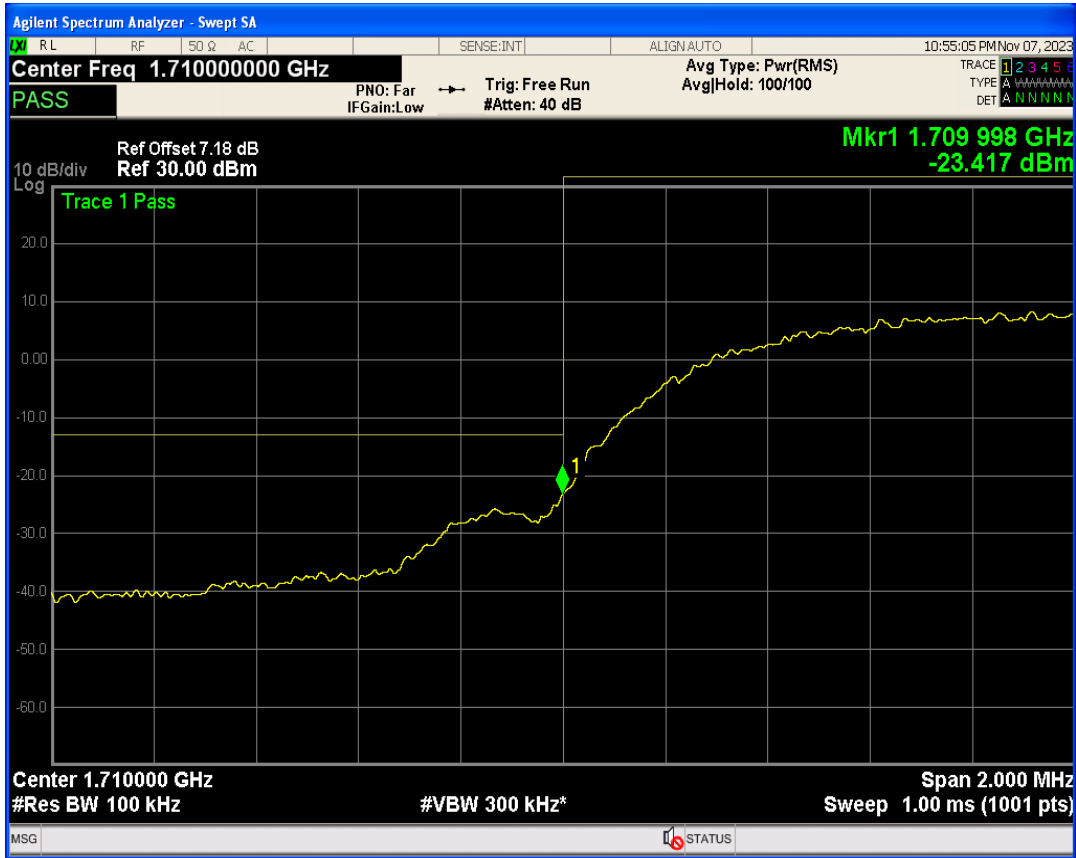

WCDMA Band2 Channel=9262

WCDMA Band2 Channel=9538

WCDMA Band4 Channel=1513

WCDMA Band4 Channel=1312

WCDMA Band5 Channel=4132

WCDMA Band5 Channel=4233

Out-of-band emissions

Band	Channel	Frequency (MHz)	Spur Freq (MHz)	Spur Level (dBm)	Limit (dBm)	Verdict
WCDMA Band2	9262	1852.4	19867.70	-23.64	-13	PASS
WCDMA Band2	9400	1880	19952.07	-23.56	-13	PASS
WCDMA Band2	9538	1907.6	19880.68	-23.76	-13	PASS
WCDMA Band4	1312	1712.4	19946.58	-24.59	-13	PASS
WCDMA Band4	1413	1732.6	19907.64	-24.26	-13	PASS
WCDMA Band4	1513	1752.6	1776.88	-20.67	-13	PASS
WCDMA Band5	4132	826.4	3075.59	-30.08	-13	PASS
WCDMA Band5	4182	836.4	3551.15	-30.27	-13	PASS
WCDMA Band5	4233	846.6	7566.82	-30.16	-13	PASS

WCDMA Band2 Channel=9262

WCDMA Band2 Channel=9400

WCDMA Band2 Channel=9538

WCDMA Band4 Channel=1312

WCDMA Band4 Channel=1413

WCDMA Band4 Channel=1513

WCDMA Band5 Channel=4132

WCDMA Band5 Channel=4182