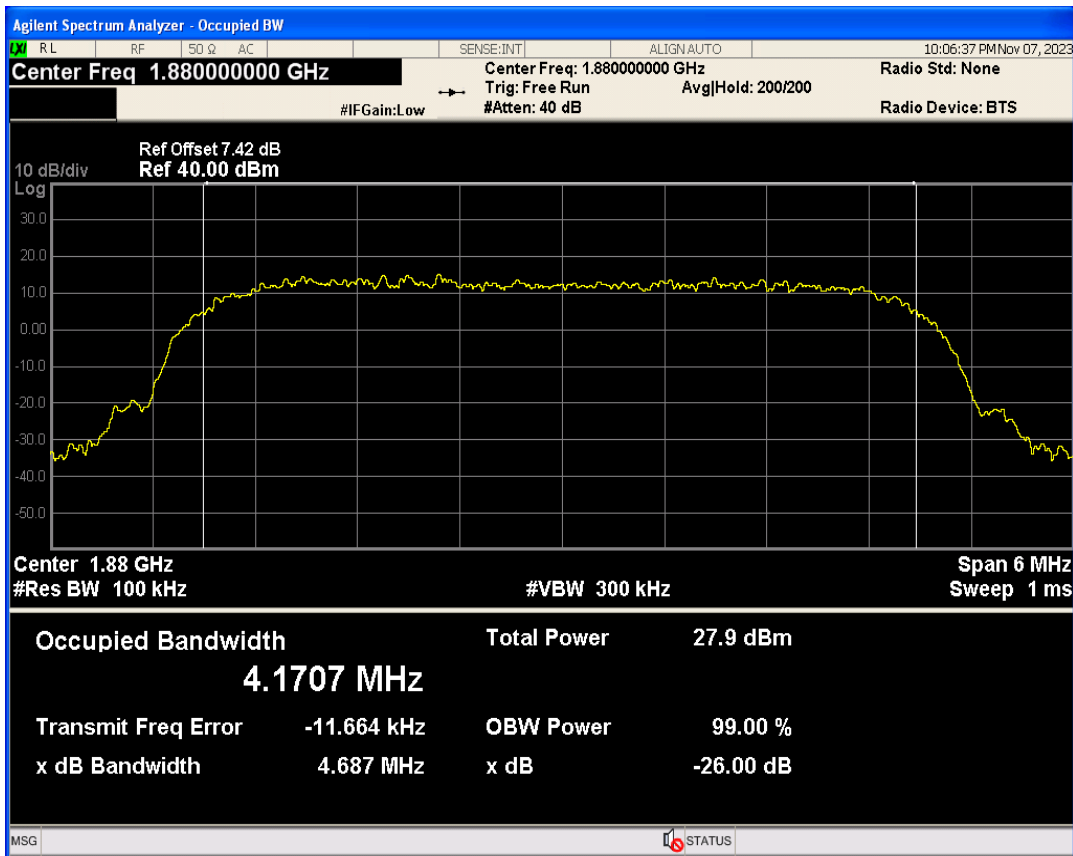

WCDMA Band2 Channel=9400