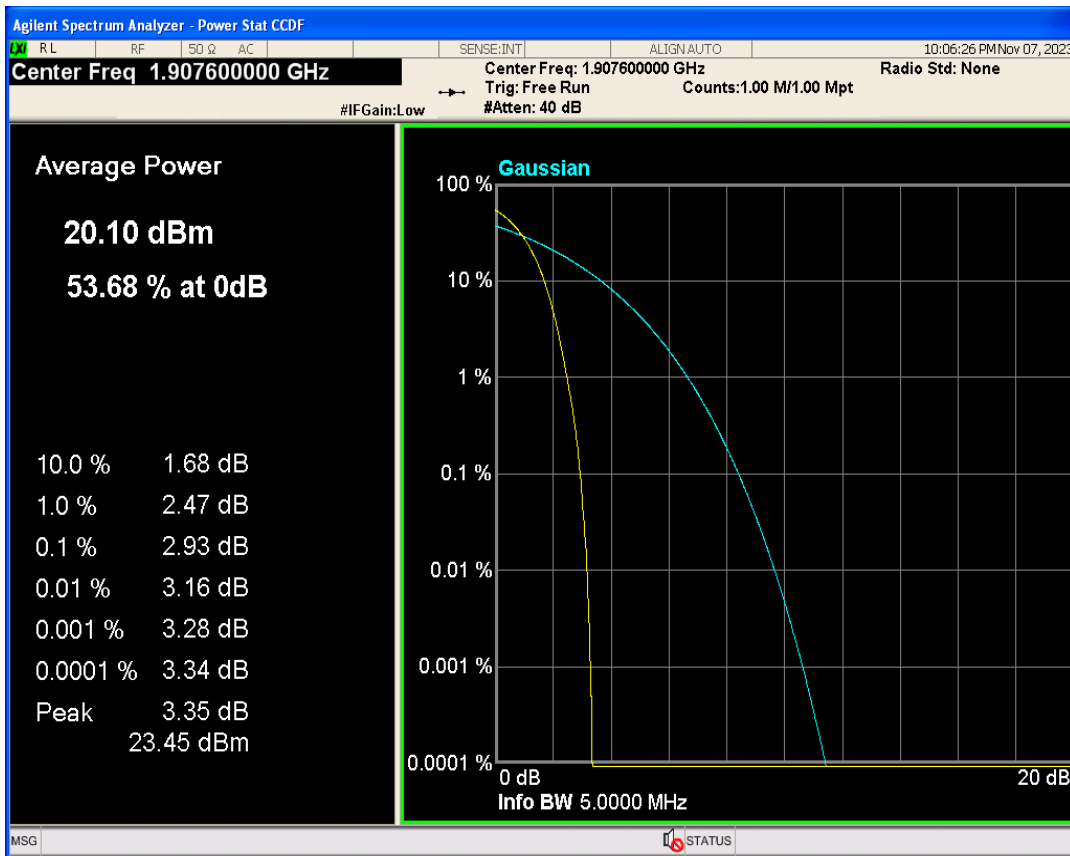

Peak-to-Average Ratio

Band	Channel	Frequency (MHz)	Result (dB)	high Limit (dB)	Verdict
WCDMA Band2	9262	1852.4	3.05	13	PASS
WCDMA Band2	9400	1880	3.00	13	PASS
WCDMA Band2	9538	1907.6	2.93	13	PASS
WCDMA Band4	1312	1712.4	3.92	13	PASS
WCDMA Band4	1413	1732.6	3.95	13	PASS
WCDMA Band4	1513	1752.6	4.09	13	PASS
WCDMA Band5	4132	826.4	3.04	13	PASS
WCDMA Band5	4182	836.4	3.03	13	PASS
WCDMA Band5	4233	846.6	3.04	13	PASS

WCDMA Band2 Channel=9262

WCDMA Band2 Channel=9400

WCDMA Band2 Channel=9538

WCDMA Band4 Channel=1312

WCDMA Band4 Channel=1513

WCDMA Band4 Channel=1413

WCDMA Band5 Channel=4132

WCDMA Band5 Channel=4233