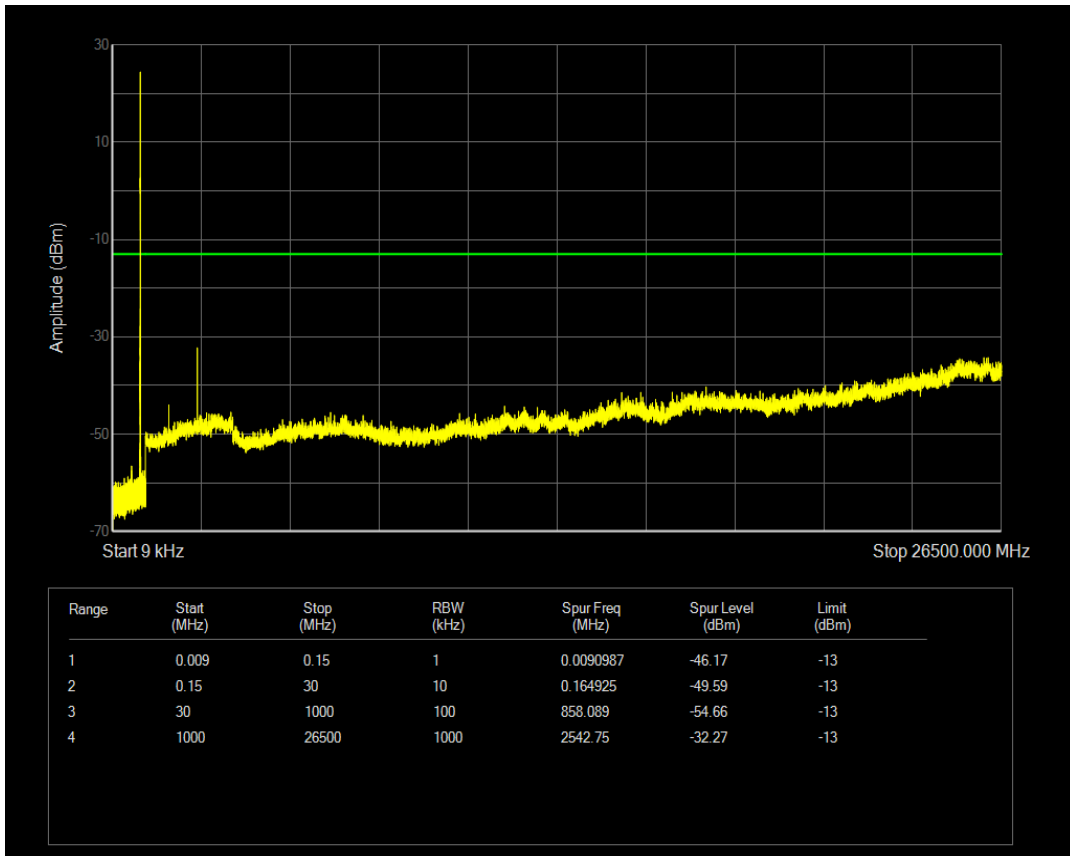

Band5 16QAM BW=1.4MHz Channel=20643 RB Size=6 Position=#0

Band5 16QAM BW=1.4MHz Channel=20643 RB Size=1 Position=#0