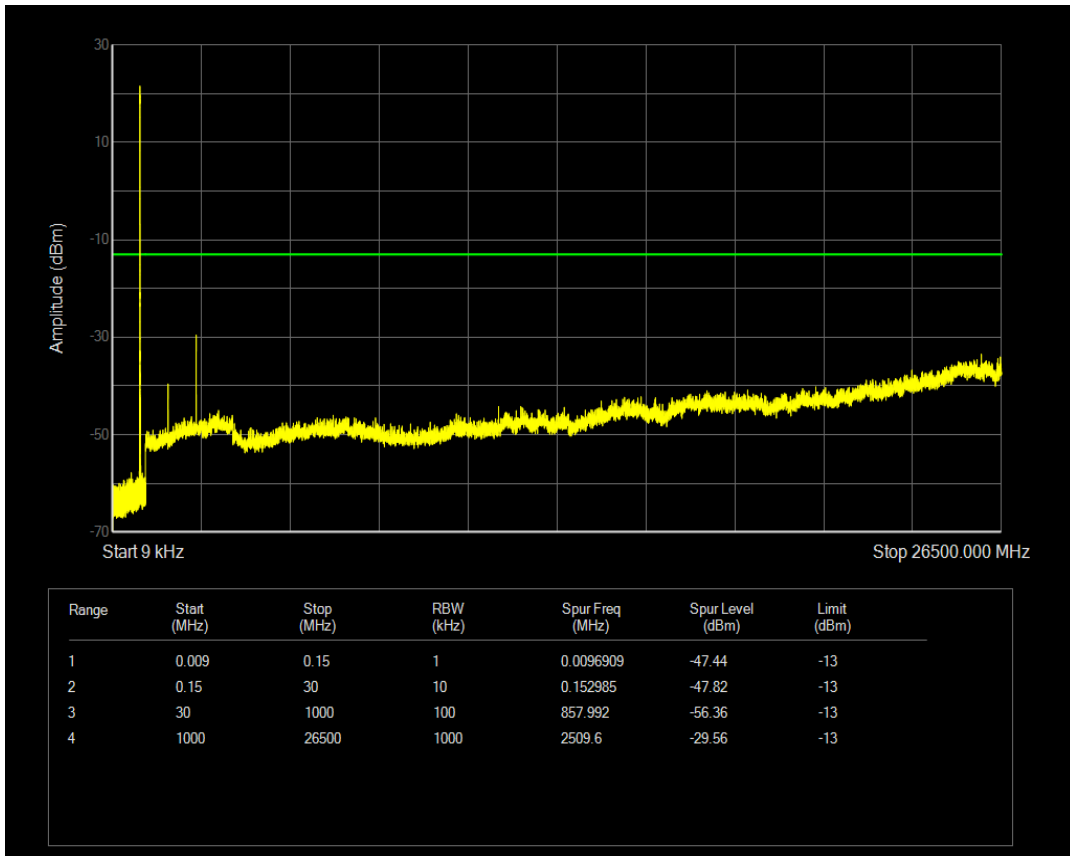

Band5 16QAM BW=1.4MHz Channel=20407 RB Size=1 Position=#0

Band5 16QAM BW=1.4MHz Channel=20407 RB Size=6 Position=#0

Band5 QPSK BW=1.4MHz Channel=20525 RB Size=1 Position=#0

Band5 QPSK BW=1.4MHz Channel=20525 RB Size=6 Position=#0

Band5 16QAM BW=1.4MHz Channel=20525 RB Size=1 Position=#0

Band5 16QAM BW=1.4MHz Channel=20525 RB Size=6 Position=#0

Band5 QPSK BW=1.4MHz Channel=20643 RB Size=1 Position=#0

Band5 QPSK BW=1.4MHz Channel=20643 RB Size=6 Position=#0