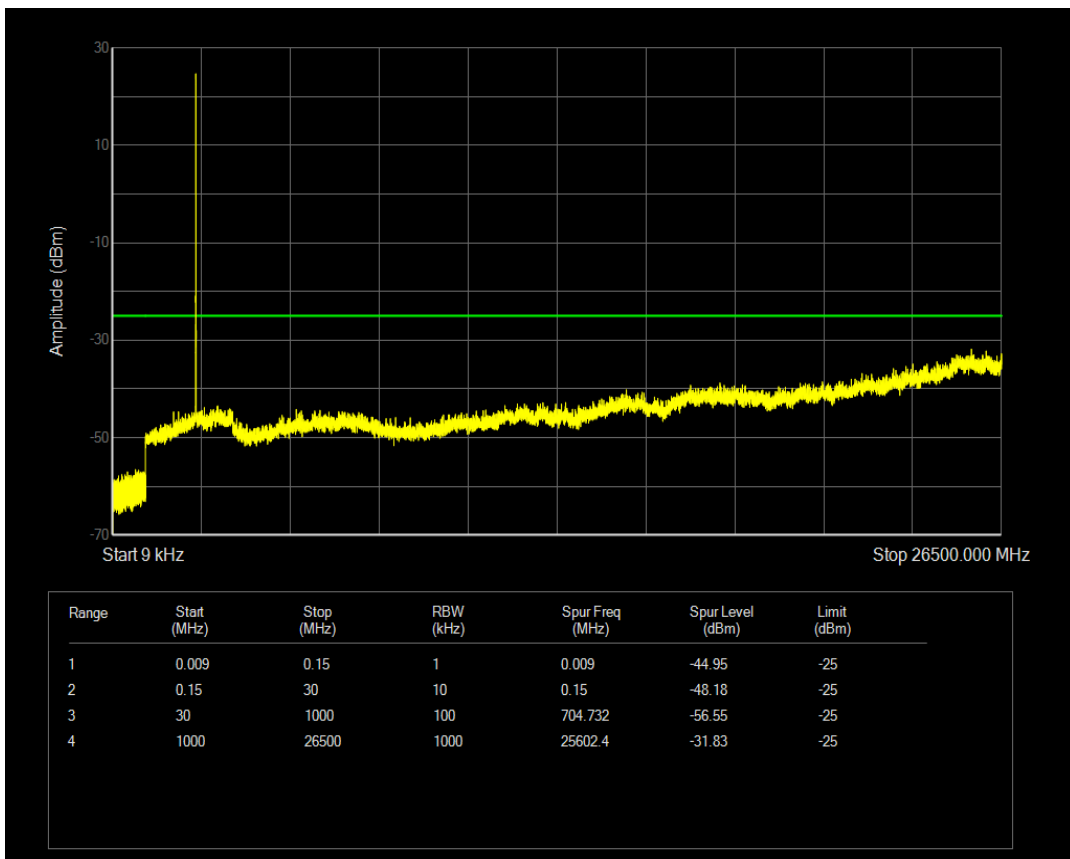

Band7 QPSK BW=5MHz Channel=21100 RB Size=1 Position=#0

Band7 16QAM BW=5MHz Channel=20775 RB Size=1 Position=#0