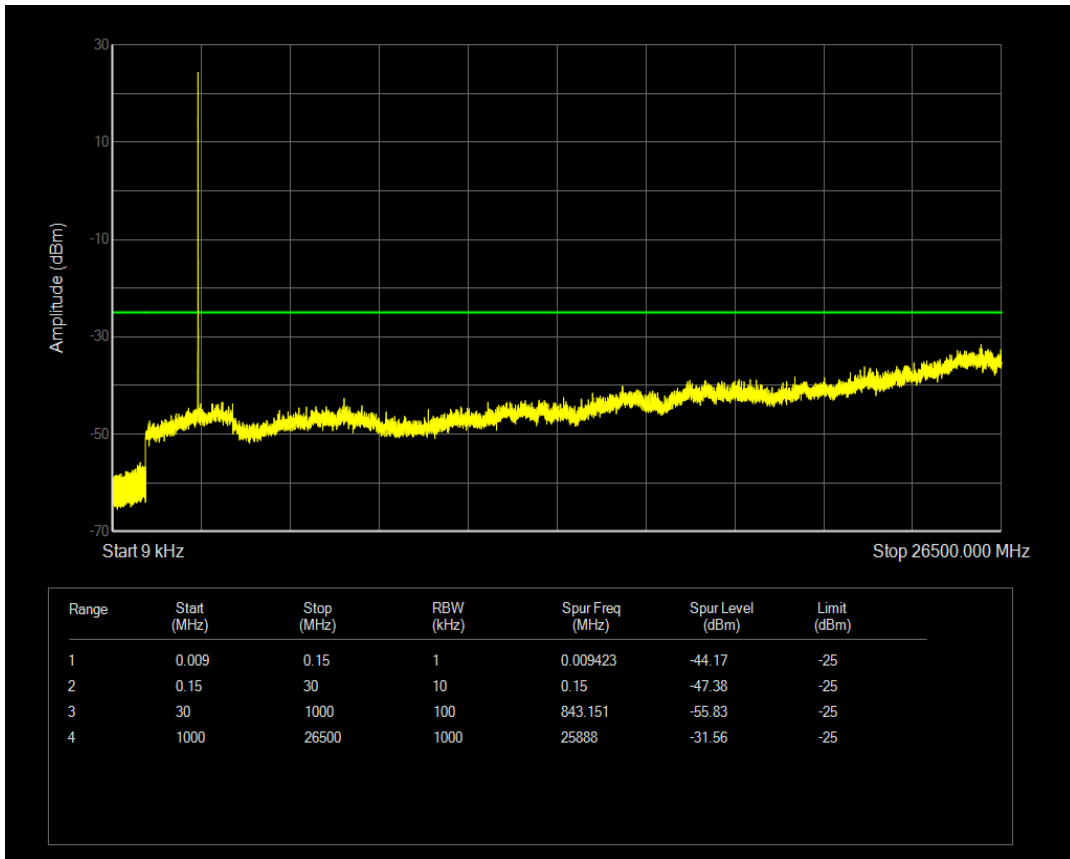

Band5 16QAM BW=10MHz Channel=20600 RB Size=1 Position=#0

Band5 16QAM BW=10MHz Channel=20600 RB Size=50 Position=#0

Band7 QPSK BW=5MHz Channel=20775 RB Size=1 Position=#0

Band7 QPSK BW=5MHz Channel=20775 RB Size=25 Position=#0

Band7 16QAM BW=5MHz Channel=20775 RB Size=25 Position=#0

Band7 16QAM BW=5MHz Channel=20775 RB Size=1 Position=#0

Band7 QPSK BW=5MHz Channel=21100 RB Size=1 Position=#0

Band7 QPSK BW=5MHz Channel=21100 RB Size=25 Position=#0

Band7 16QAM BW=5MHz Channel=21100 RB Size=1 Position=#0

Band7 16QAM BW=5MHz Channel=21100 RB Size=25 Position=#0

Band7 QPSK BW=5MHz Channel=21425 RB Size=1 Position=#0

Band7 QPSK BW=5MHz Channel=21425 RB Size=25 Position=#0