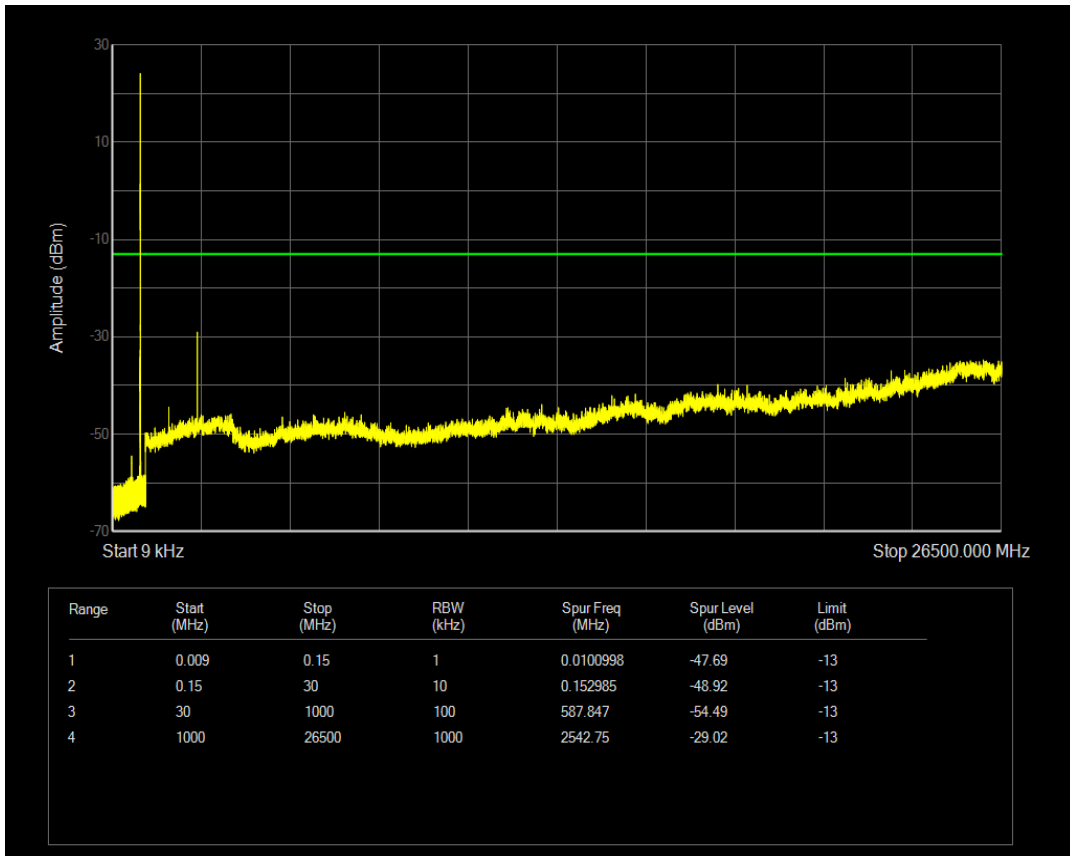

Band5 16QAM BW=1.4MHz Channel=20407 RB Size=1 Position=#0

Band5 16QAM BW=1.4MHz Channel=20407 RB Size=6 Position=#0

Band5 QPSK BW=1.4MHz Channel=20525 RB Size=1 Position=#0

Band5 QPSK BW=1.4MHz Channel=20525 RB Size=6 Position=#0

Band5 16QAM BW=1.4MHz Channel=20525 RB Size=1 Position=#0

Band5 16QAM BW=1.4MHz Channel=20525 RB Size=6 Position=#0

Band5 QPSK BW=1.4MHz Channel=20643 RB Size=1 Position=#0

Band5 QPSK BW=1.4MHz Channel=20643 RB Size=6 Position=#0