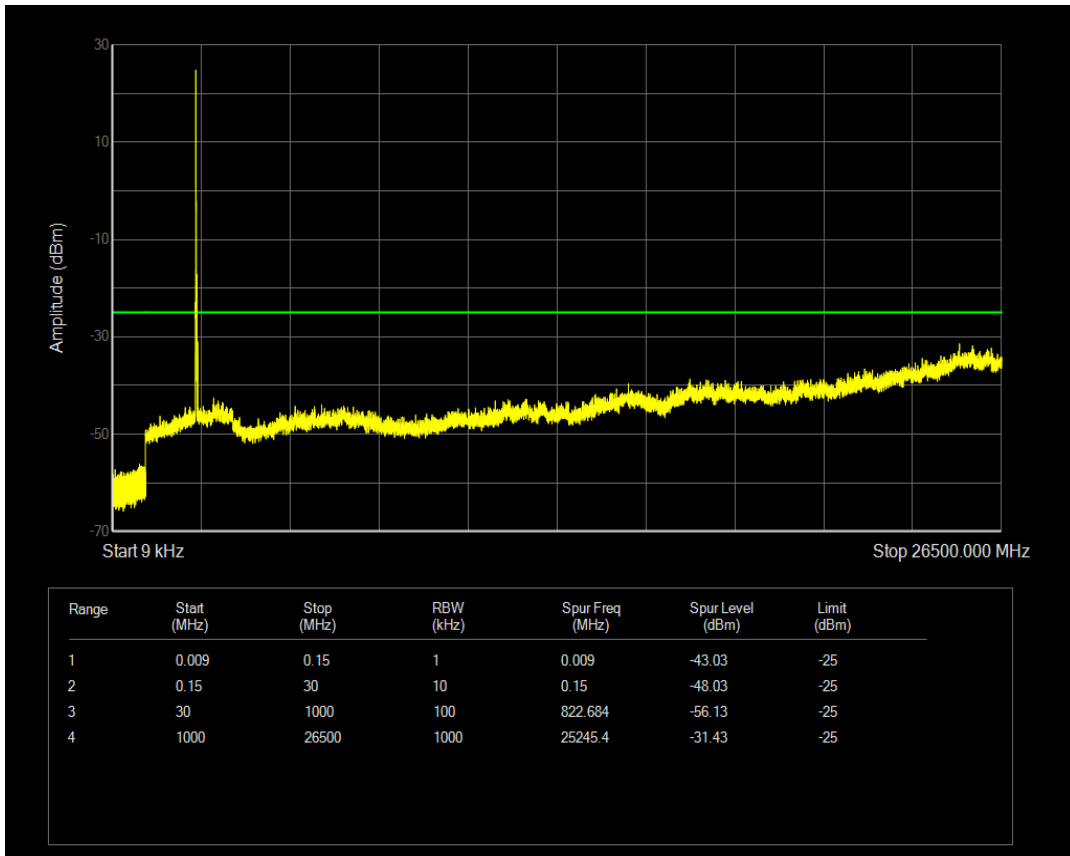

Band7 16QAM BW=15MHz Channel=20825 RB Size=75 Position=#0

Band7 16QAM BW=15MHz Channel=20825 RB Size=1 Position=#0