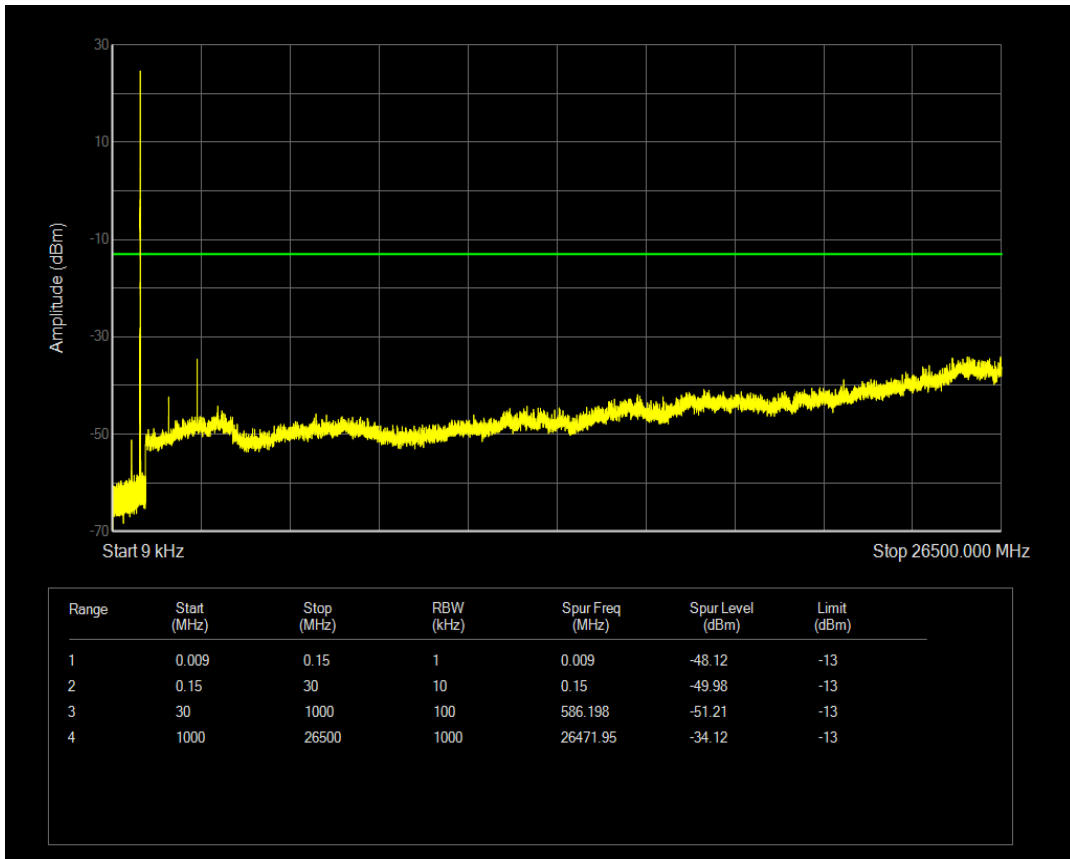

Band5 16QAM BW=3MHz Channel=20635 RB Size=15 Position=#0

Band5 16QAM BW=3MHz Channel=20635 RB Size=1 Position=#0