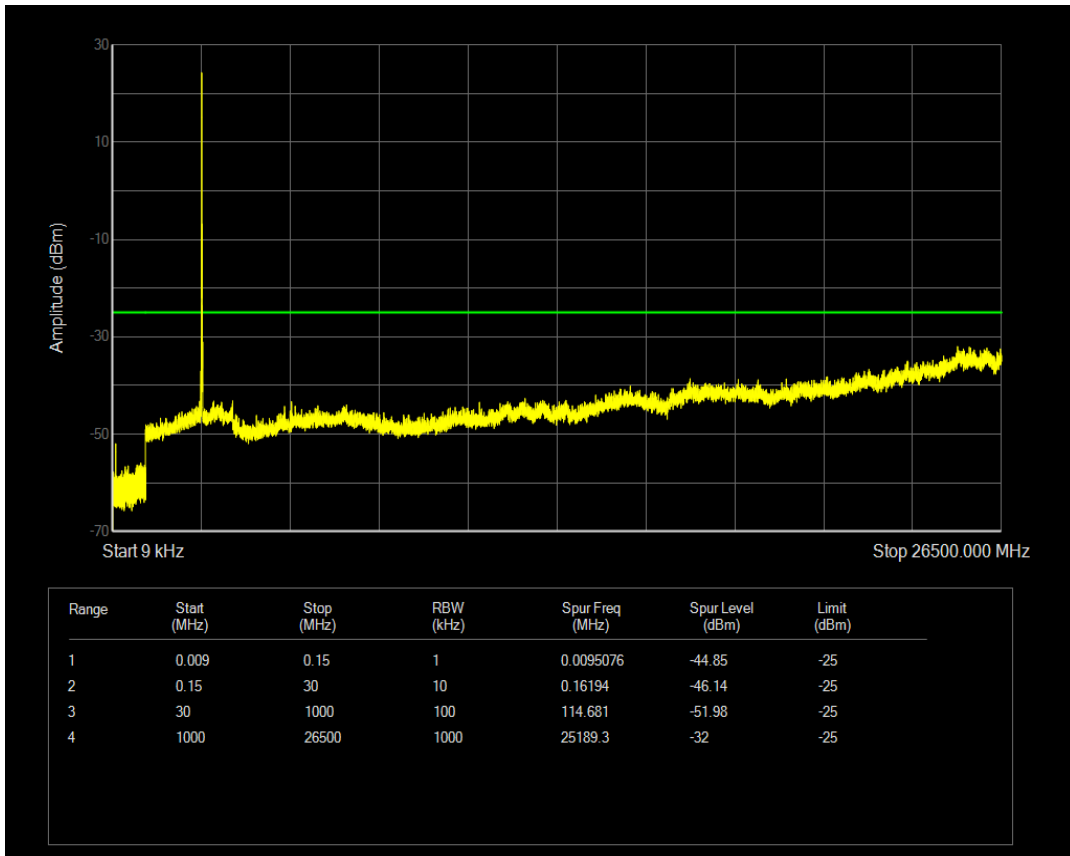

Band41 QPSK BW=15MHz Channel=41515 RB Size=75 Position=#0

Band41 QPSK BW=15MHz Channel=41515 RB Size=1 Position=#0