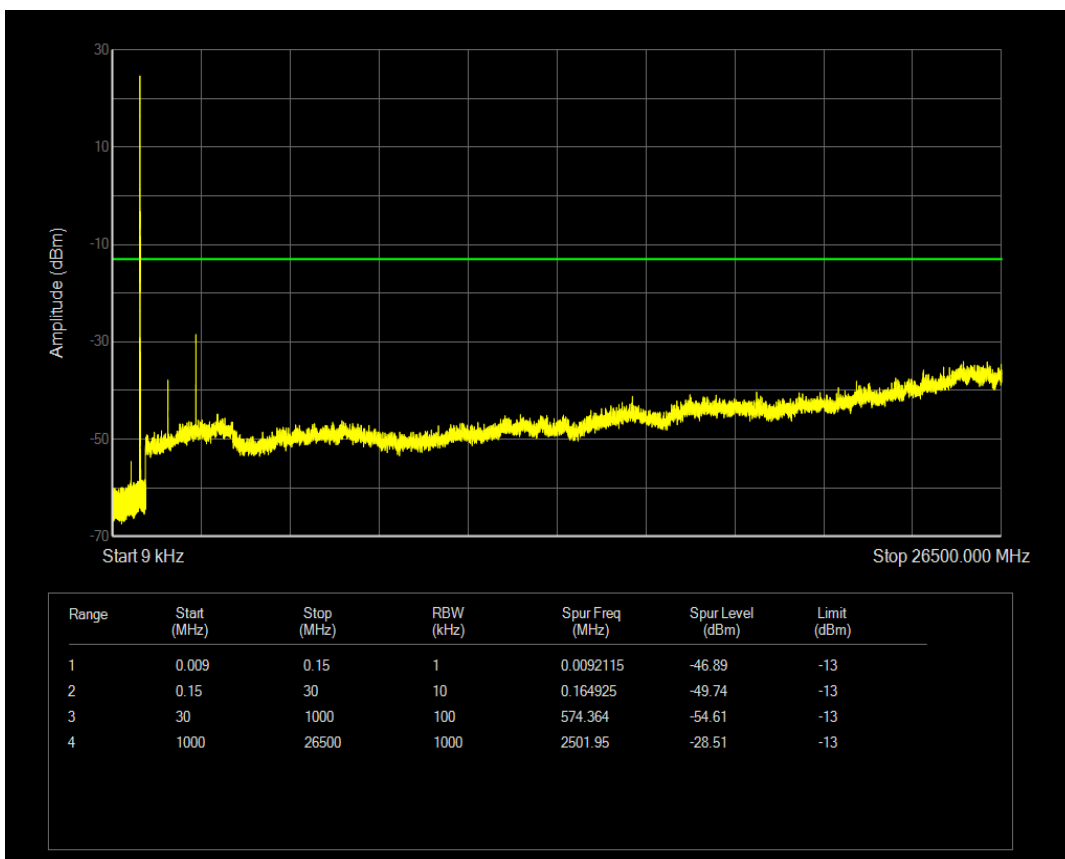

Band5 16QAM BW=5MHz Channel=20525 RB Size=25 Position=#0

Band5 16QAM BW=5MHz Channel=20525 RB Size=1 Position=#0