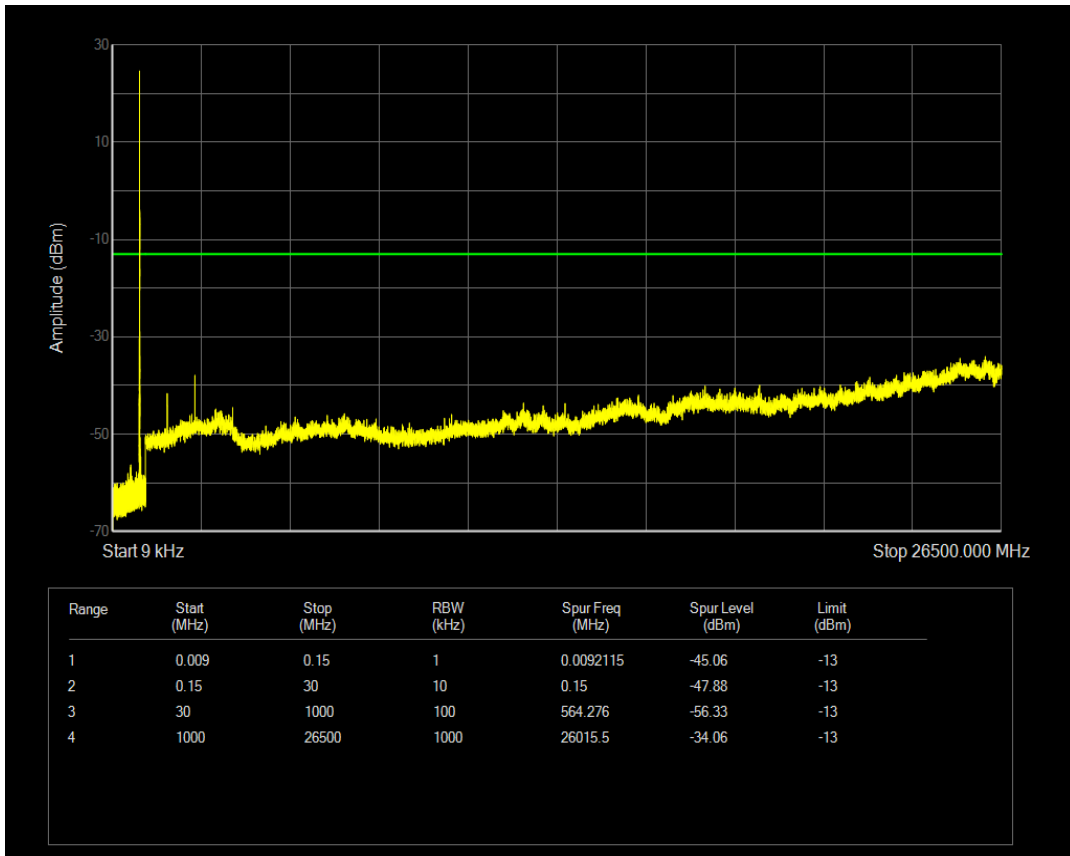

Band5 16QAM BW=3MHz Channel=20415 RB Size=15 Position=#0

Band5 16QAM BW=3MHz Channel=20415 RB Size=1 Position=#0