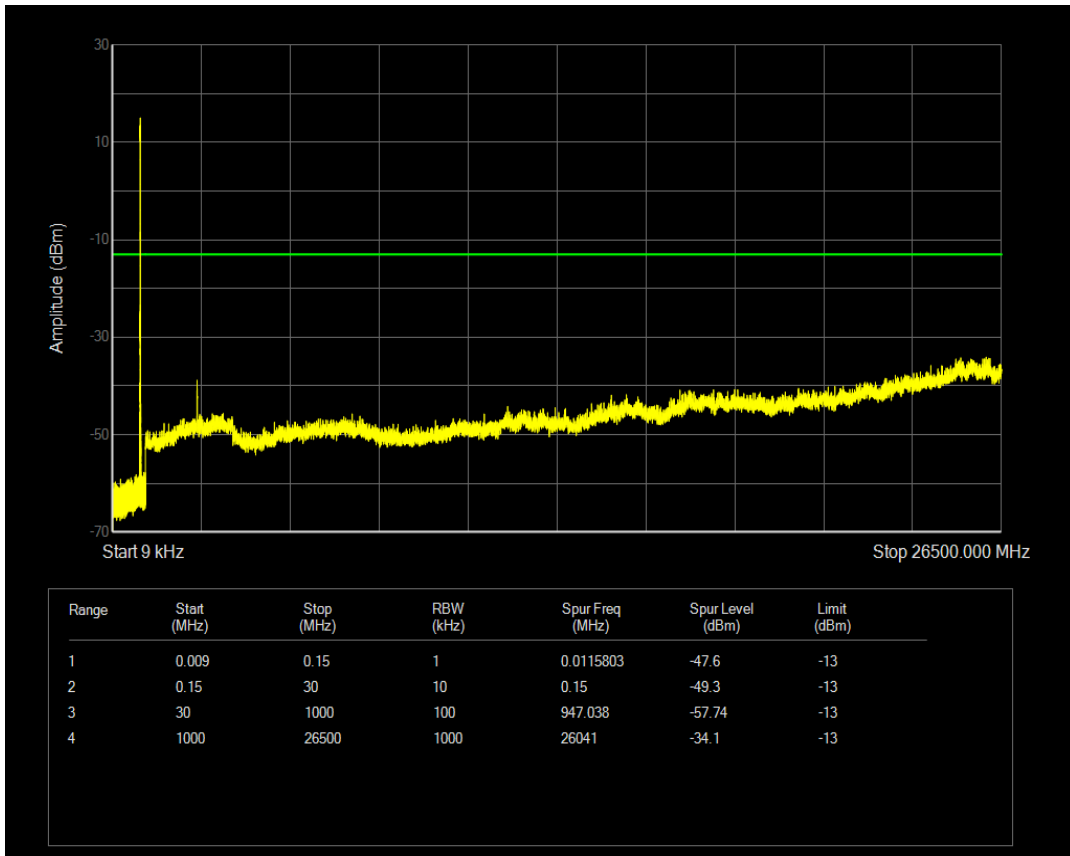

Band5 16QAM BW=5MHz Channel=20525 RB Size=1 Position=#0

Band5 16QAM BW=5MHz Channel=20525 RB Size=25 Position=#0

Band5 QPSK BW=5MHz Channel=20625 RB Size=1 Position=#0

Band5 QPSK BW=5MHz Channel=20625 RB Size=25 Position=#0

Band5 16QAM BW=5MHz Channel=20625 RB Size=1 Position=#0

Band5 16QAM BW=5MHz Channel=20625 RB Size=25 Position=#0

Band5 QPSK BW=10MHz Channel=20450 RB Size=1 Position=#0

Band5 16QAM BW=10MHz Channel=20450 RB Size=1 Position=#0