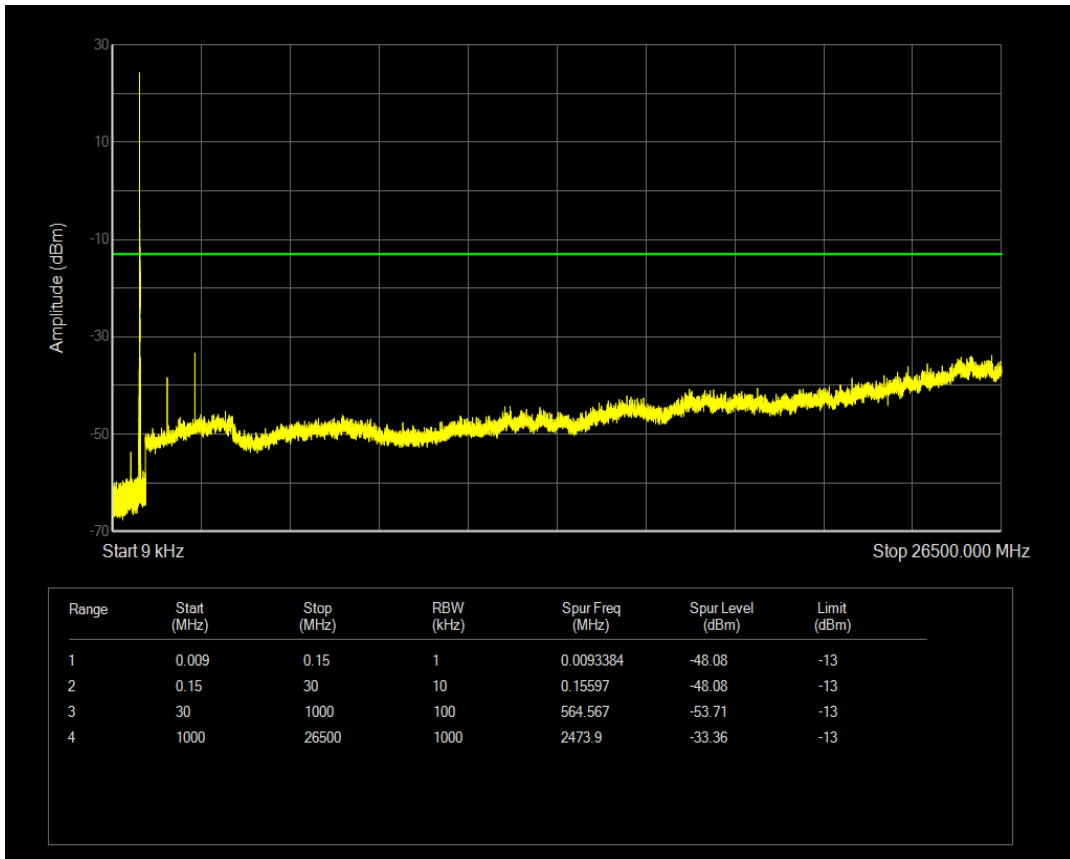

Band5 16QAM BW=5MHz Channel=20525 RB Size=1 Position=#0

Band5 16QAM BW=5MHz Channel=20525 RB Size=25 Position=#0

Band5 QPSK BW=5MHz Channel=20625 RB Size=1 Position=#0

Band5 QPSK BW=5MHz Channel=20625 RB Size=25 Position=#0

Band5 16QAM BW=5MHz Channel=20625 RB Size=1 Position=#0

Band5 16QAM BW=5MHz Channel=20625 RB Size=25 Position=#0

Band5 QPSK BW=10MHz Channel=20450 RB Size=1 Position=#0

Band5 16QAM BW=10MHz Channel=20450 RB Size=1 Position=#0