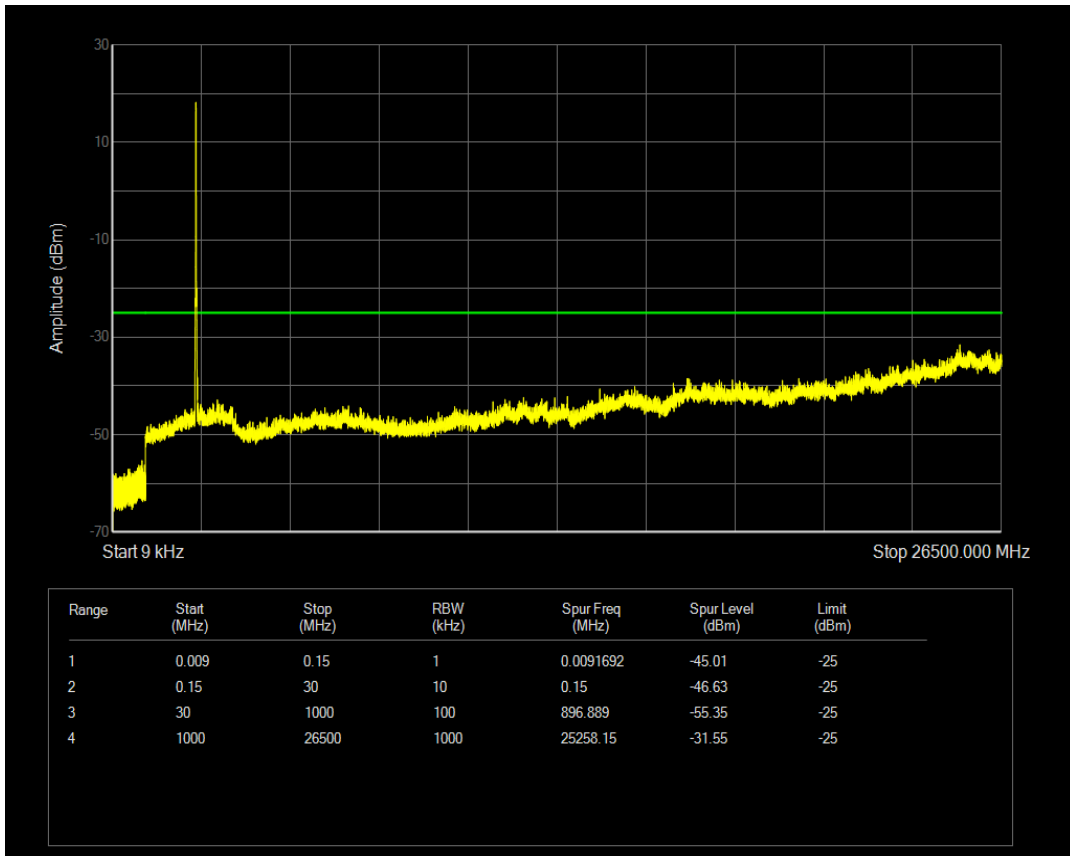

Band41 QPSK BW=15MHz Channel=40620 RB Size=1 Position=#0

Band41 16QAM BW=15MHz Channel=39725 RB Size=75 Position=#0