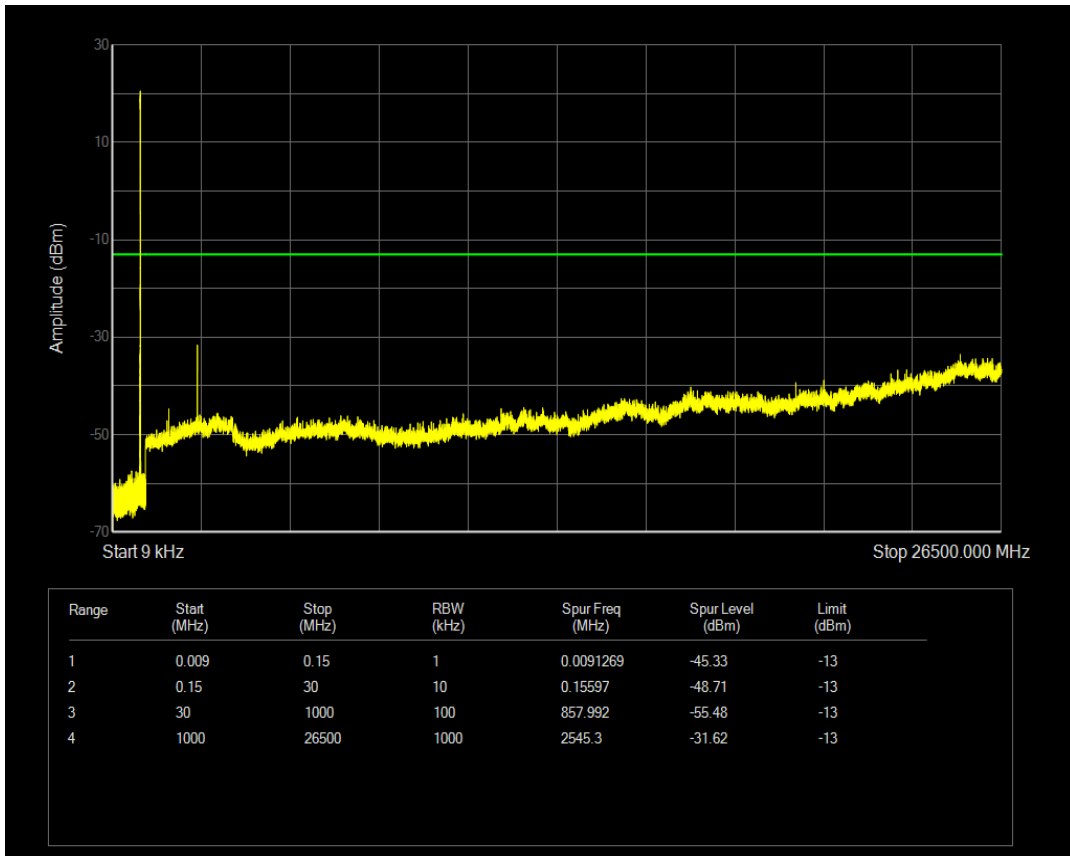

Band5 16QAM BW=1.4MHz Channel=20525 RB Size=1 Position=#0

Band5 16QAM BW=1.4MHz Channel=20525 RB Size=6 Position=#0

Band5 QPSK BW=1.4MHz Channel=20643 RB Size=1 Position=#0

Band5 QPSK BW=1.4MHz Channel=20643 RB Size=6 Position=#0

Band5 16QAM BW=1.4MHz Channel=20643 RB Size=1 Position=#0

Band5 16QAM BW=1.4MHz Channel=20643 RB Size=6 Position=#0

Band5 QPSK BW=3MHz Channel=20415 RB Size=1 Position=#0

Band5 QPSK BW=3MHz Channel=20415 RB Size=15 Position=#0