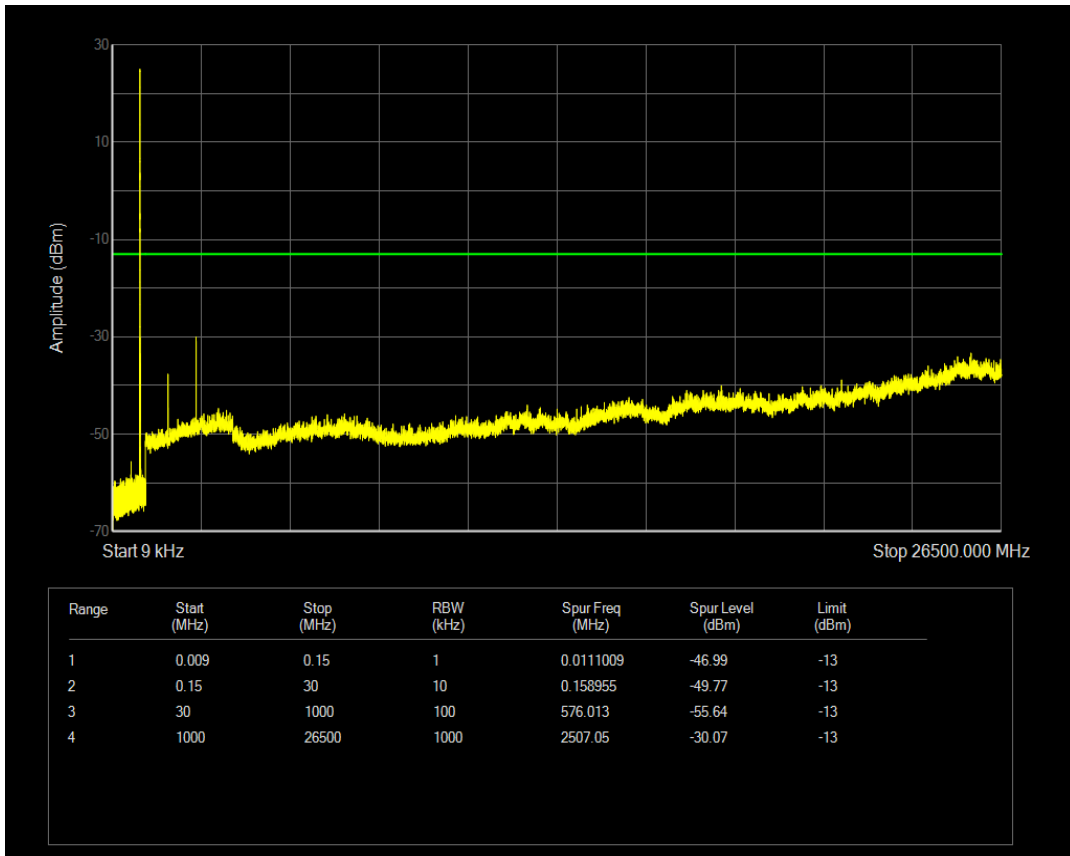

Band5 16QAM BW=1.4MHz Channel=20407 RB Size=1 Position=#0

Band5 16QAM BW=1.4MHz Channel=20407 RB Size=6 Position=#0

Band5 QPSK BW=1.4MHz Channel=20525 RB Size=1 Position=#0

Band5 QPSK BW=1.4MHz Channel=20525 RB Size=6 Position=#0

Band5 16QAM BW=1.4MHz Channel=20525 RB Size=1 Position=#0

Band5 16QAM BW=1.4MHz Channel=20525 RB Size=6 Position=#0

Band5 QPSK BW=1.4MHz Channel=20643 RB Size=1 Position=#0

Band5 QPSK BW=1.4MHz Channel=20643 RB Size=6 Position=#0