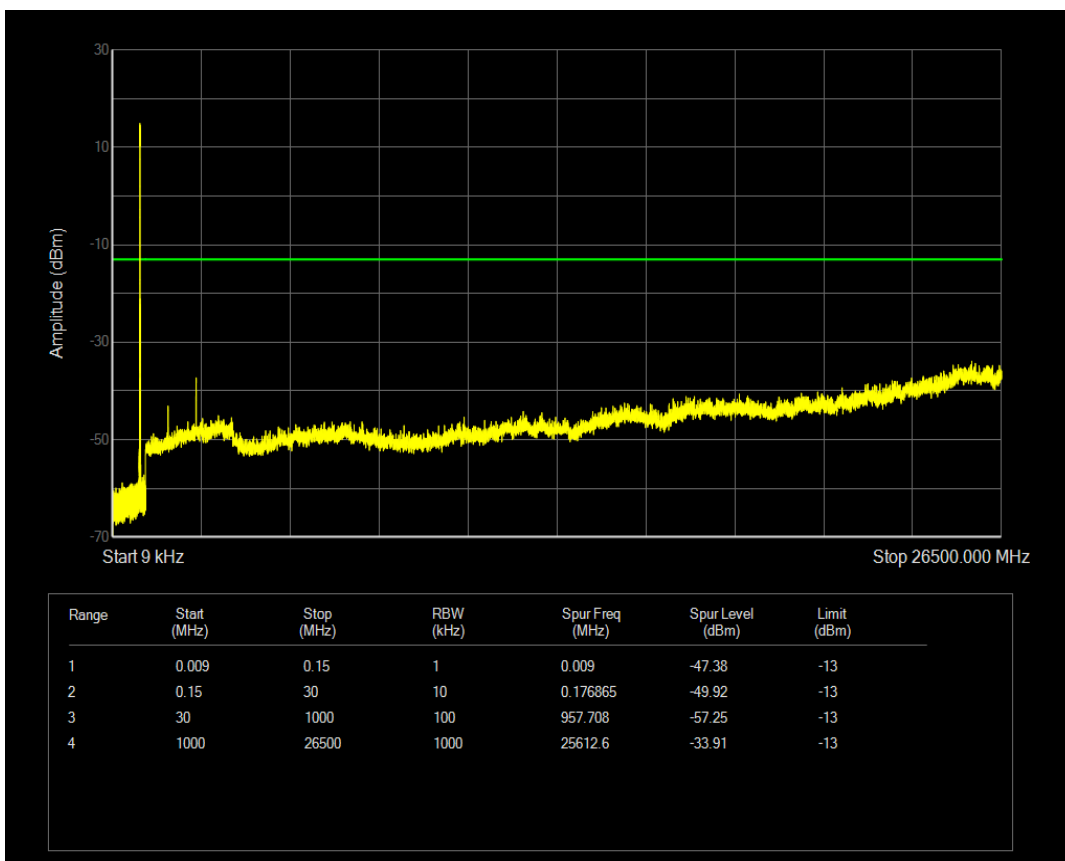

Band5 QPSK BW=5MHz Channel=20625 RB Size=1 Position=#0

Band5 16QAM BW=5MHz Channel=20525 RB Size=25 Position=#0