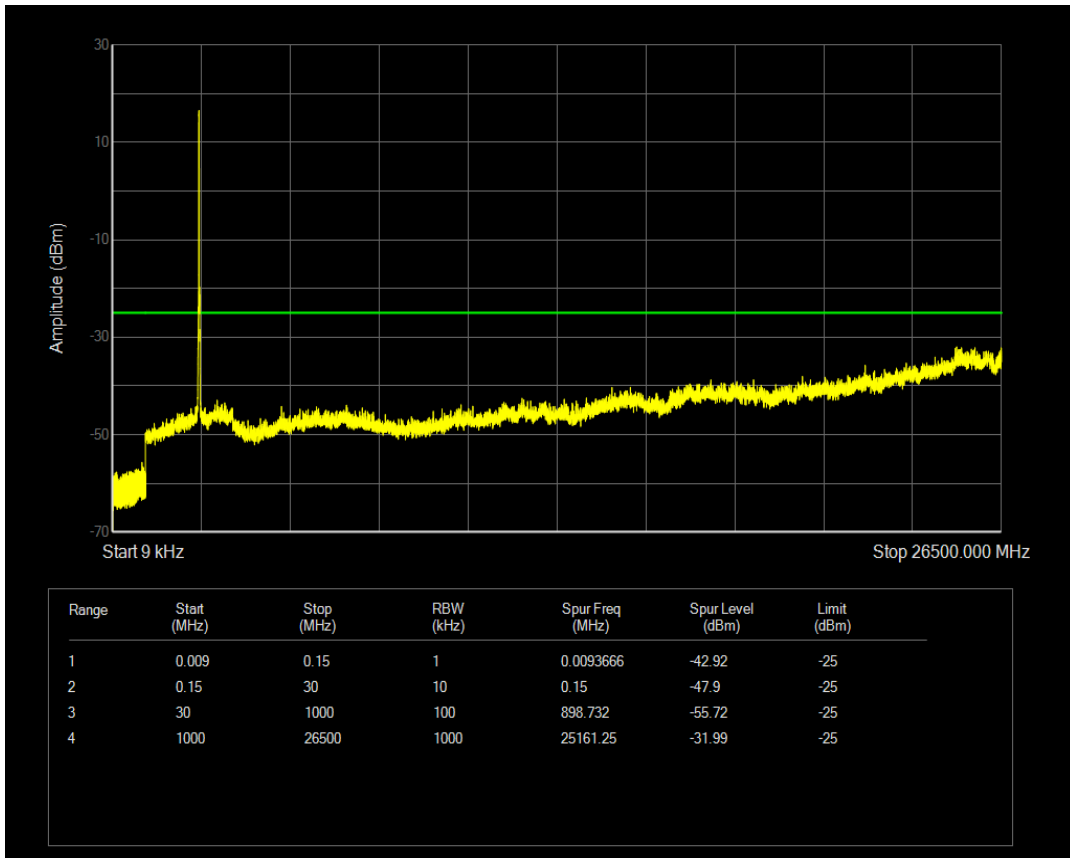

Band41 QPSK BW=15MHz Channel=41515 RB Size=1 Position=#0

Band41 16QAM BW=15MHz Channel=40620 RB Size=75 Position=#0