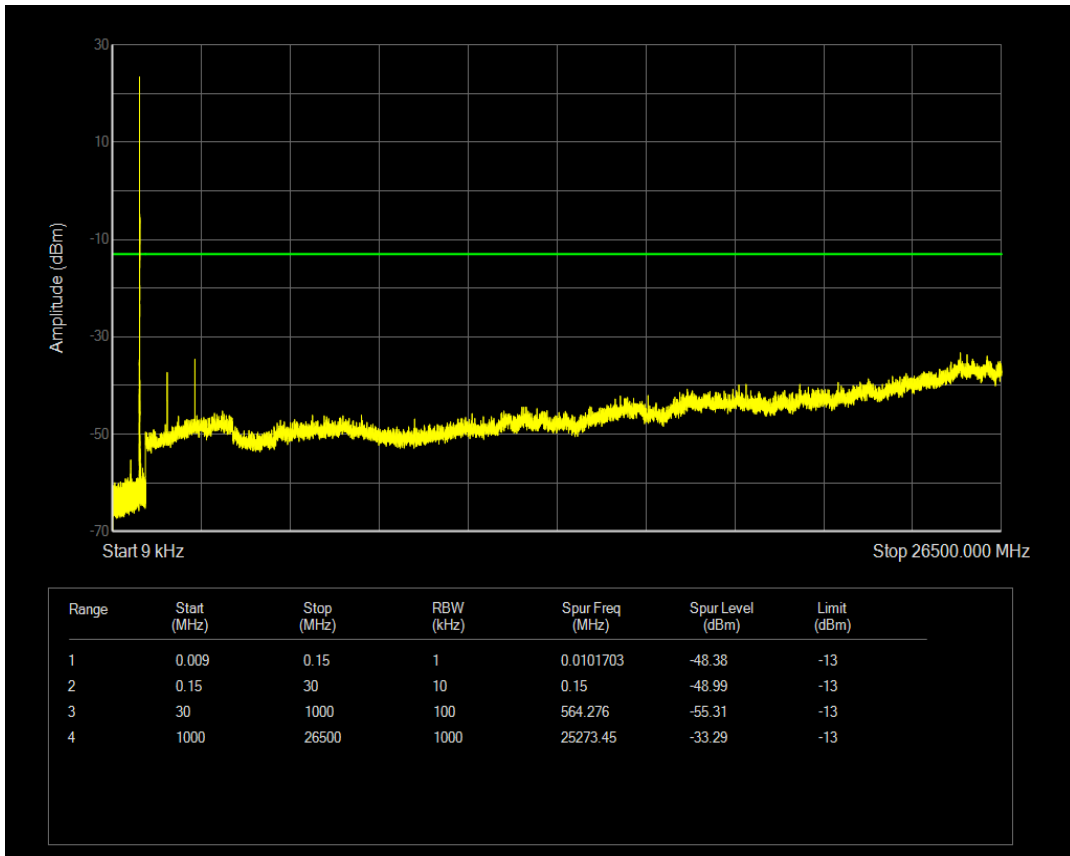

Band5 QPSK BW=3MHz Channel=20415 RB Size=15 Position=#0

Band5 QPSK BW=3MHz Channel=20415 RB Size=1 Position=#0