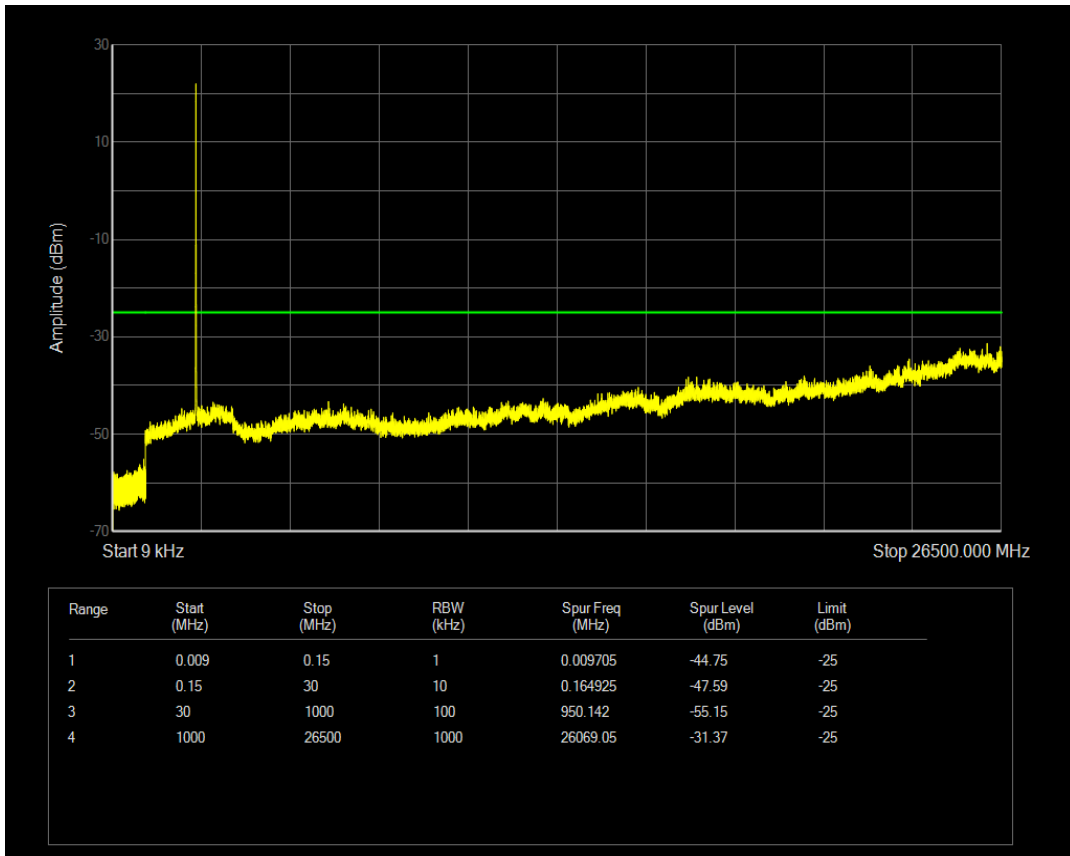

Band5 16QAM BW=10MHz Channel=20525 RB Size=1 Position=#0

Band5 16QAM BW=10MHz Channel=20525 RB Size=50 Position=#0

Band5 QPSK BW=10MHz Channel=20600 RB Size=1 Position=#0

Band5 QPSK BW=10MHz Channel=20600 RB Size=50 Position=#0

Band5 16QAM BW=10MHz Channel=20600 RB Size=1 Position=#0

Band5 16QAM BW=10MHz Channel=20600 RB Size=50 Position=#0

Band7 QPSK BW=5MHz Channel=20775 RB Size=1 Position=#0

Band7 QPSK BW=5MHz Channel=20775 RB Size=25 Position=#0

Band7 16QAM BW=5MHz Channel=20775 RB Size=25 Position=#0

Band7 16QAM BW=5MHz Channel=20775 RB Size=1 Position=#0

Band7 QPSK BW=5MHz Channel=21100 RB Size=1 Position=#0

Band7 QPSK BW=5MHz Channel=21100 RB Size=25 Position=#0