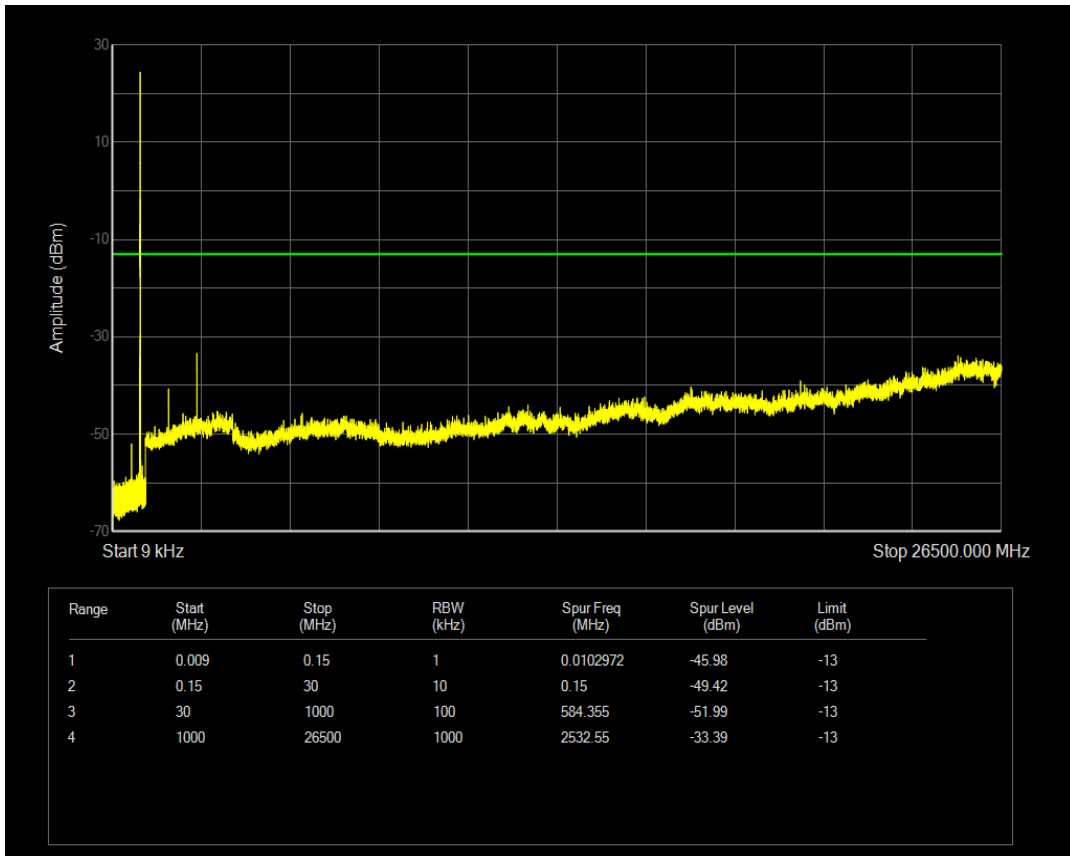

Band5 16QAM BW=5MHz Channel=20525 RB Size=1 Position=#0

Band5 16QAM BW=5MHz Channel=20525 RB Size=25 Position=#0

Band5 QPSK BW=5MHz Channel=20625 RB Size=1 Position=#0

Band5 QPSK BW=5MHz Channel=20625 RB Size=25 Position=#0

Band5 16QAM BW=5MHz Channel=20625 RB Size=1 Position=#0

Band5 16QAM BW=5MHz Channel=20625 RB Size=25 Position=#0

Band5 QPSK BW=10MHz Channel=20450 RB Size=1 Position=#0

Band5 16QAM BW=10MHz Channel=20450 RB Size=1 Position=#0