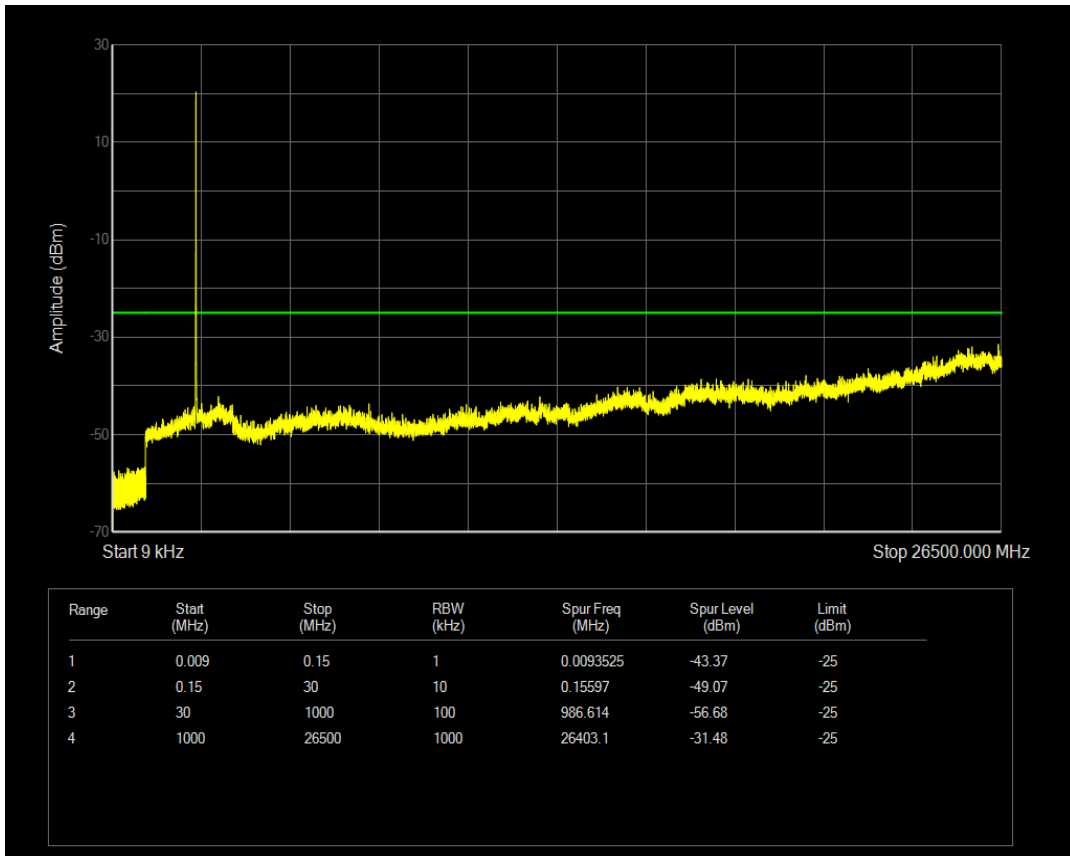

Band5 16QAM BW=10MHz Channel=20525 RB Size=1 Position=#0

Band5 16QAM BW=10MHz Channel=20525 RB Size=50 Position=#0

Band5 QPSK BW=10MHz Channel=20600 RB Size=1 Position=#0

Band5 QPSK BW=10MHz Channel=20600 RB Size=50 Position=#0

Band5 16QAM BW=10MHz Channel=20600 RB Size=1 Position=#0

Band5 16QAM BW=10MHz Channel=20600 RB Size=50 Position=#0

Band7 QPSK BW=5MHz Channel=20775 RB Size=1 Position=#0

Band7 QPSK BW=5MHz Channel=20775 RB Size=25 Position=#0

Band7 16QAM BW=5MHz Channel=20775 RB Size=25 Position=#0

Band7 16QAM BW=5MHz Channel=20775 RB Size=1 Position=#0

Band7 QPSK BW=5MHz Channel=21100 RB Size=1 Position=#0

Band7 QPSK BW=5MHz Channel=21100 RB Size=25 Position=#0