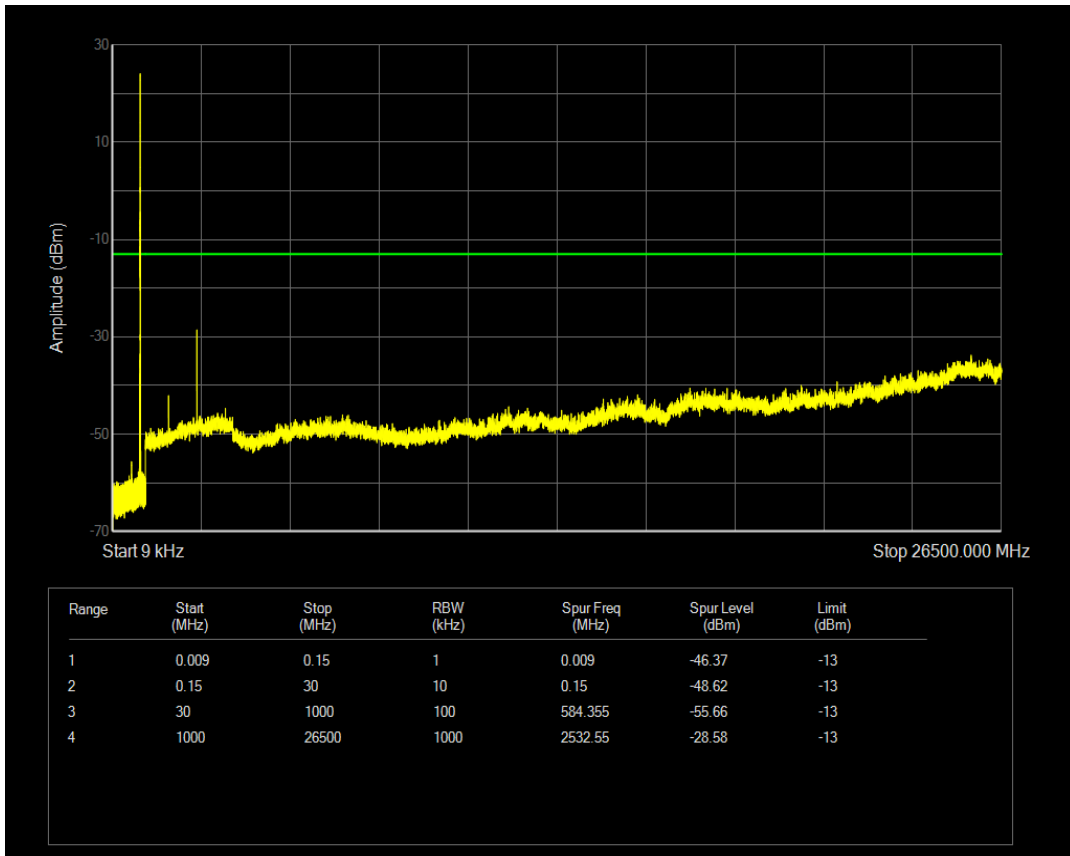

Band5 16QAM BW=5MHz Channel=20425 RB Size=1 Position=#0

Band5 16QAM BW=5MHz Channel=20425 RB Size=25 Position=#0

Band5 QPSK BW=5MHz Channel=20525 RB Size=1 Position=#0

Band5 QPSK BW=5MHz Channel=20525 RB Size=25 Position=#0

Band5 16QAM BW=5MHz Channel=20525 RB Size=1 Position=#0

Band5 16QAM BW=5MHz Channel=20525 RB Size=25 Position=#0

Band5 QPSK BW=5MHz Channel=20625 RB Size=1 Position=#0

Band5 QPSK BW=5MHz Channel=20625 RB Size=25 Position=#0