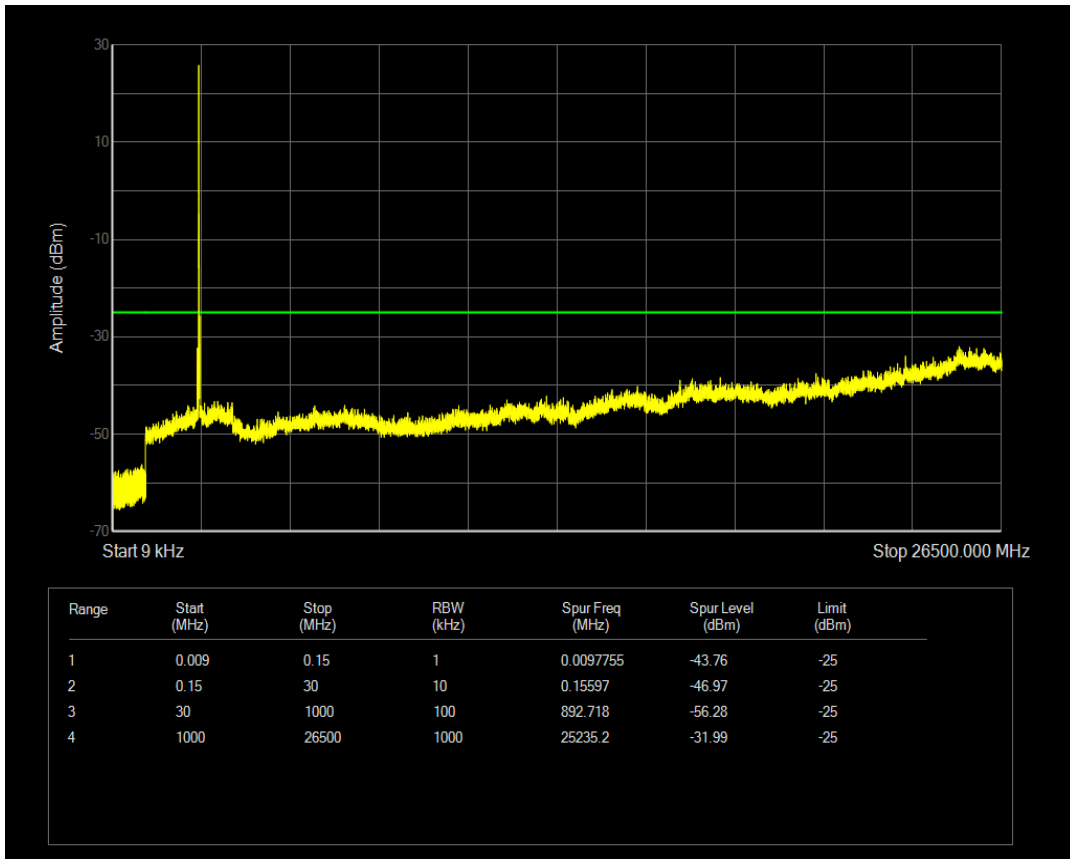

Band41 16QAM BW=15MHz Channel=40620 RB Size=75 Position=#0

Band41 16QAM BW=15MHz Channel=40620 RB Size=1 Position=#0