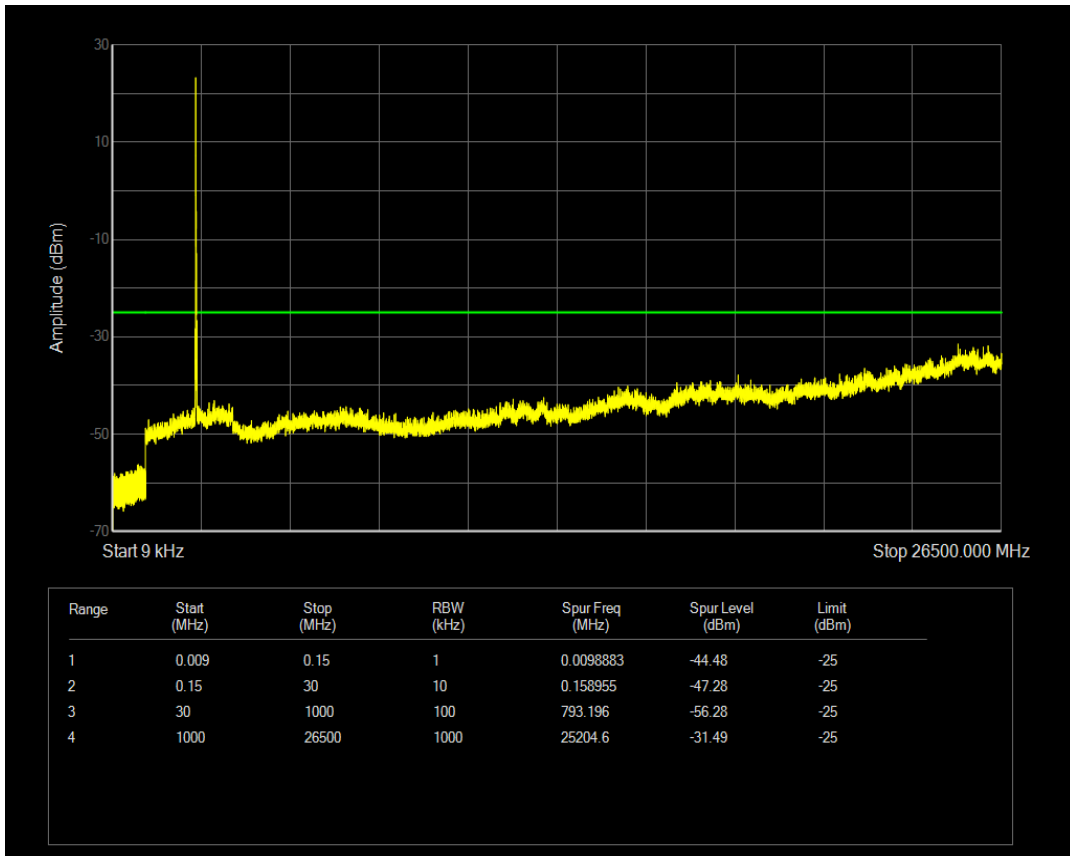

Band41 QPSK BW=20MHz Channel=39750 RB Size=100 Position=#0

Band41 QPSK BW=20MHz Channel=39750 RB Size=1 Position=#0