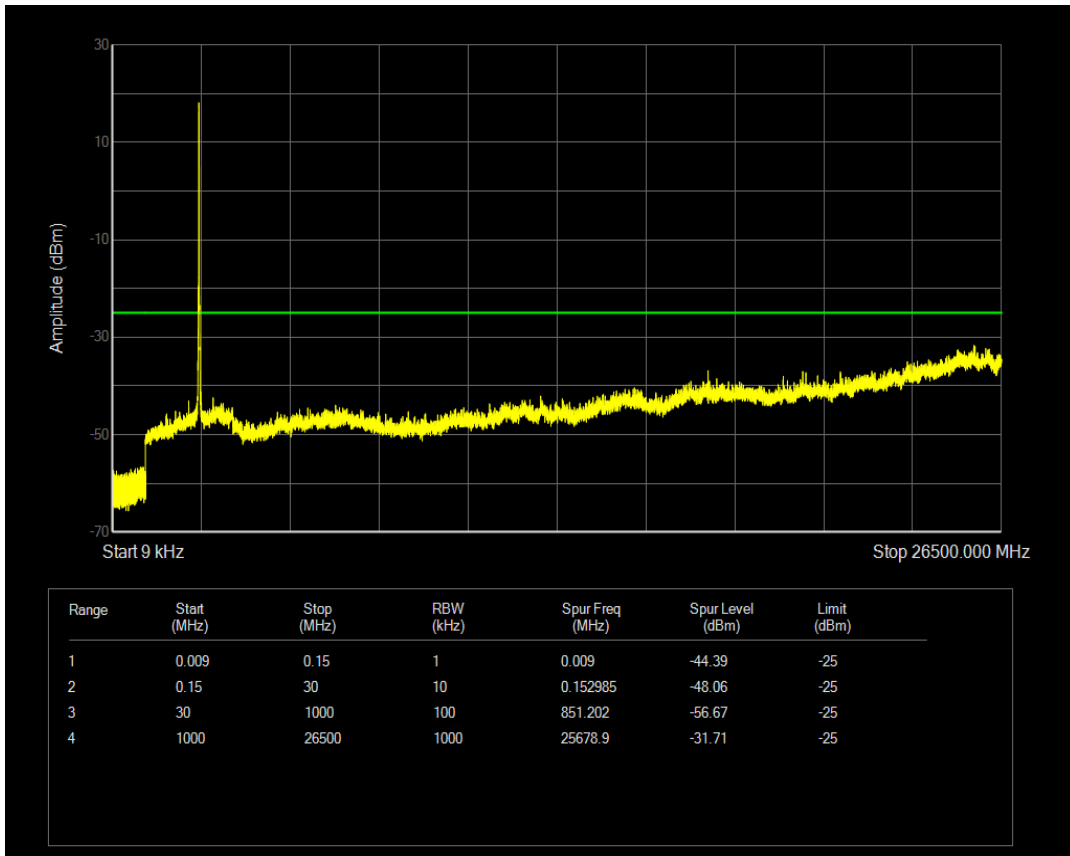

Band41 16QAM BW=15MHz Channel=39725 RB Size=1 Position=#0

Band41 16QAM BW=15MHz Channel=39725 RB Size=75 Position=#0

Band41 QPSK BW=15MHz Channel=40620 RB Size=1 Position=#0

Band41 QPSK BW=15MHz Channel=40620 RB Size=75 Position=#0