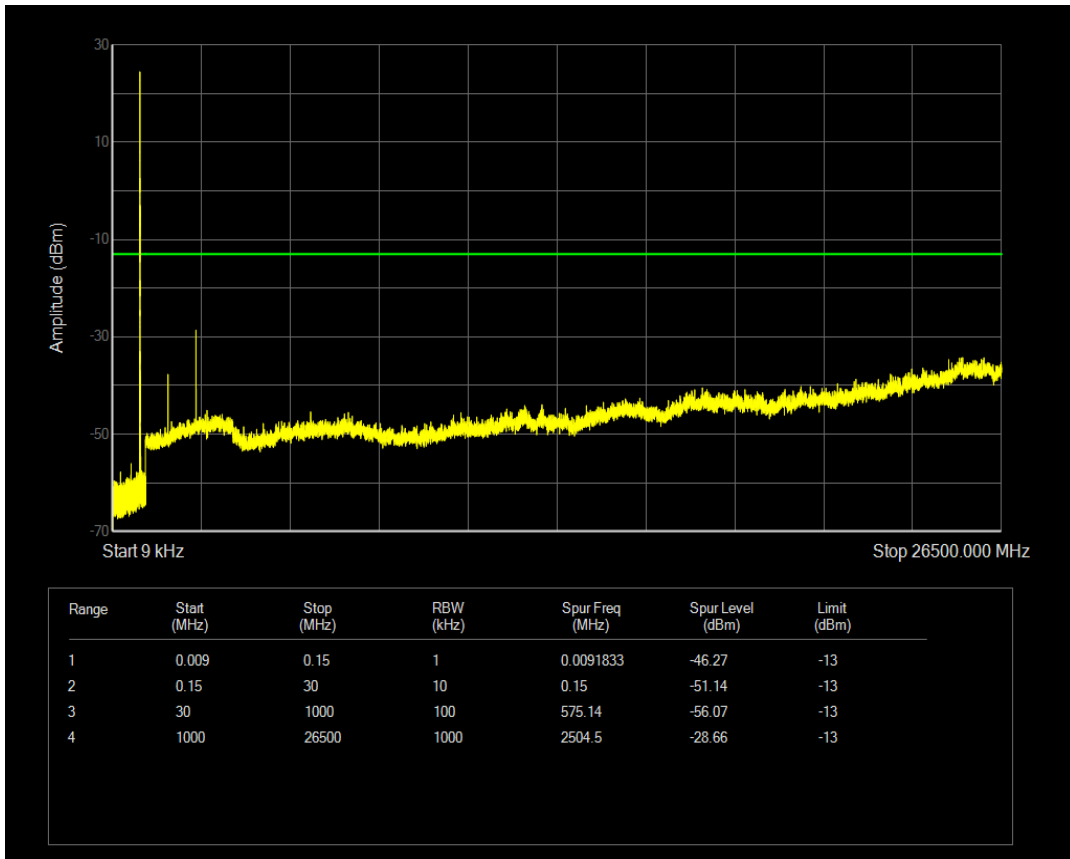

Band5 16QAM BW=3MHz Channel=20525 RB Size=15 Position=#0

Band5 16QAM BW=3MHz Channel=20525 RB Size=1 Position=#0