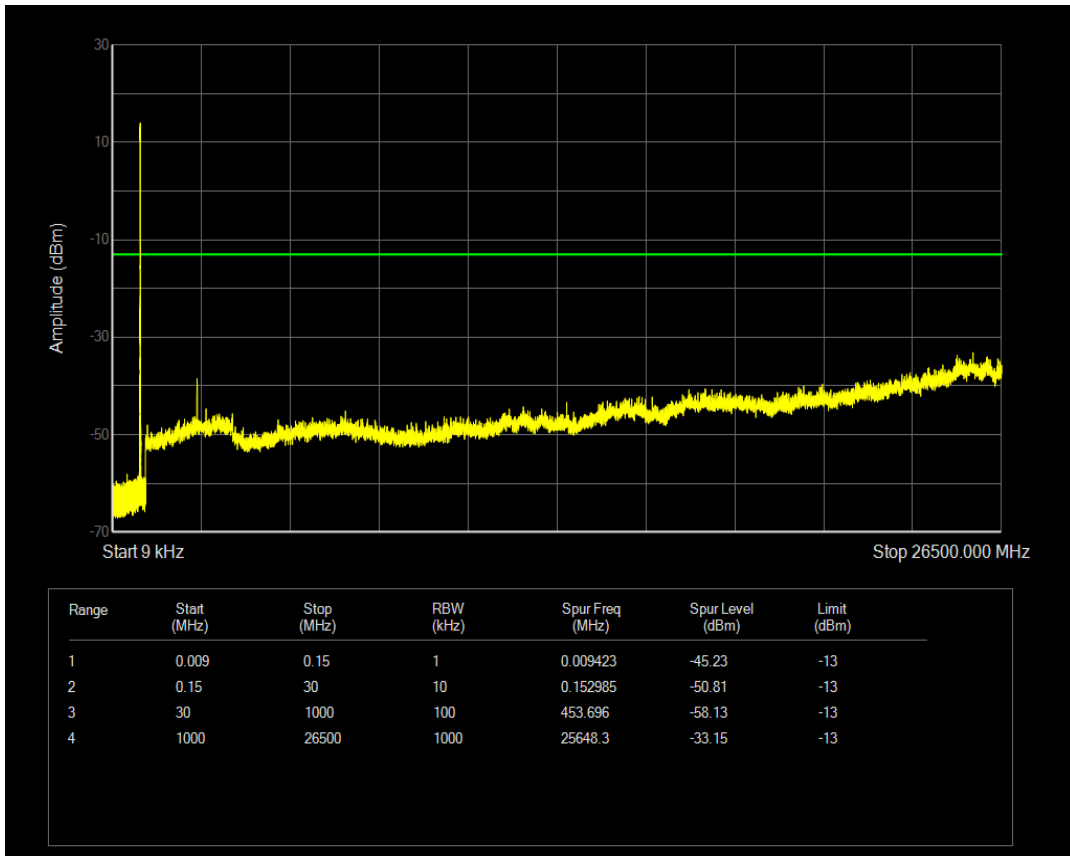

Band5 16QAM BW=5MHz Channel=20525 RB Size=1 Position=#0

Band5 16QAM BW=5MHz Channel=20525 RB Size=25 Position=#0

Band5 QPSK BW=5MHz Channel=20625 RB Size=1 Position=#0

Band5 QPSK BW=5MHz Channel=20625 RB Size=25 Position=#0

Band5 16QAM BW=5MHz Channel=20625 RB Size=1 Position=#0

Band5 16QAM BW=5MHz Channel=20625 RB Size=25 Position=#0

Band5 QPSK BW=10MHz Channel=20450 RB Size=1 Position=#0

Band5 16QAM BW=10MHz Channel=20450 RB Size=1 Position=#0