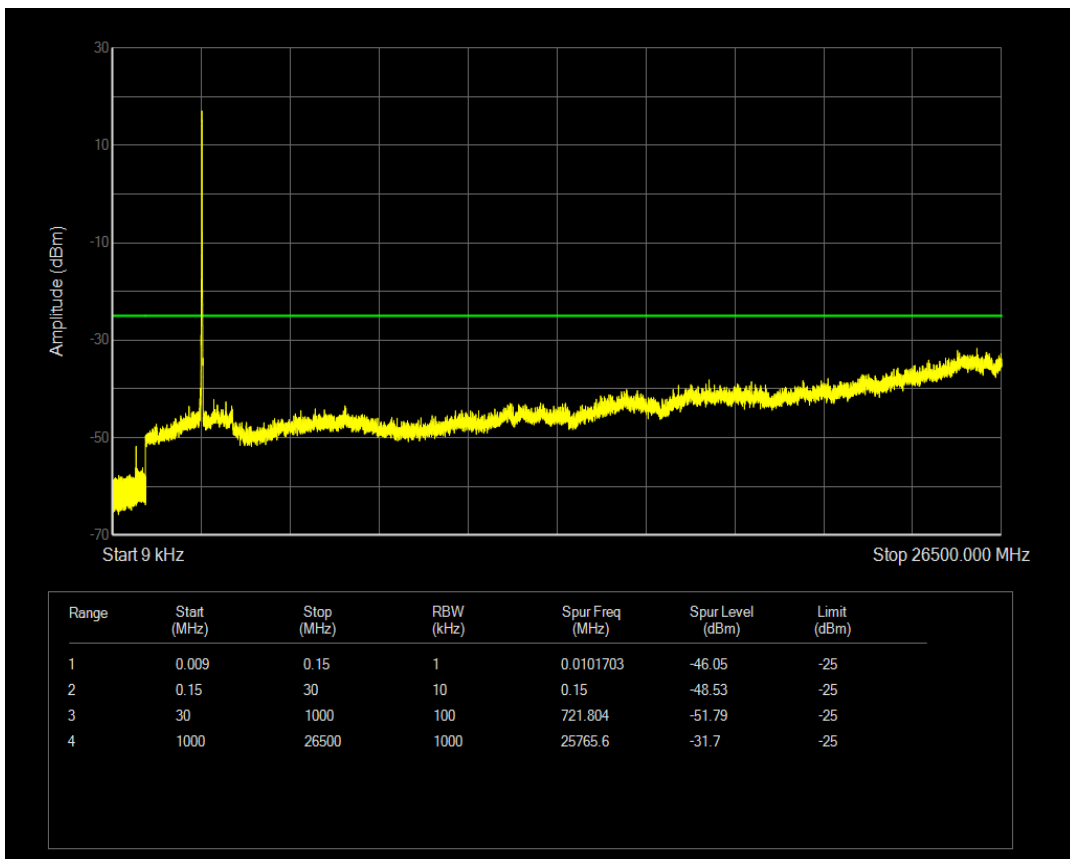

Band41 QPSK BW=20MHz Channel=39750 RB Size=1 Position=#0

Band41 16QAM BW=15MHz Channel=41515 RB Size=75 Position=#0