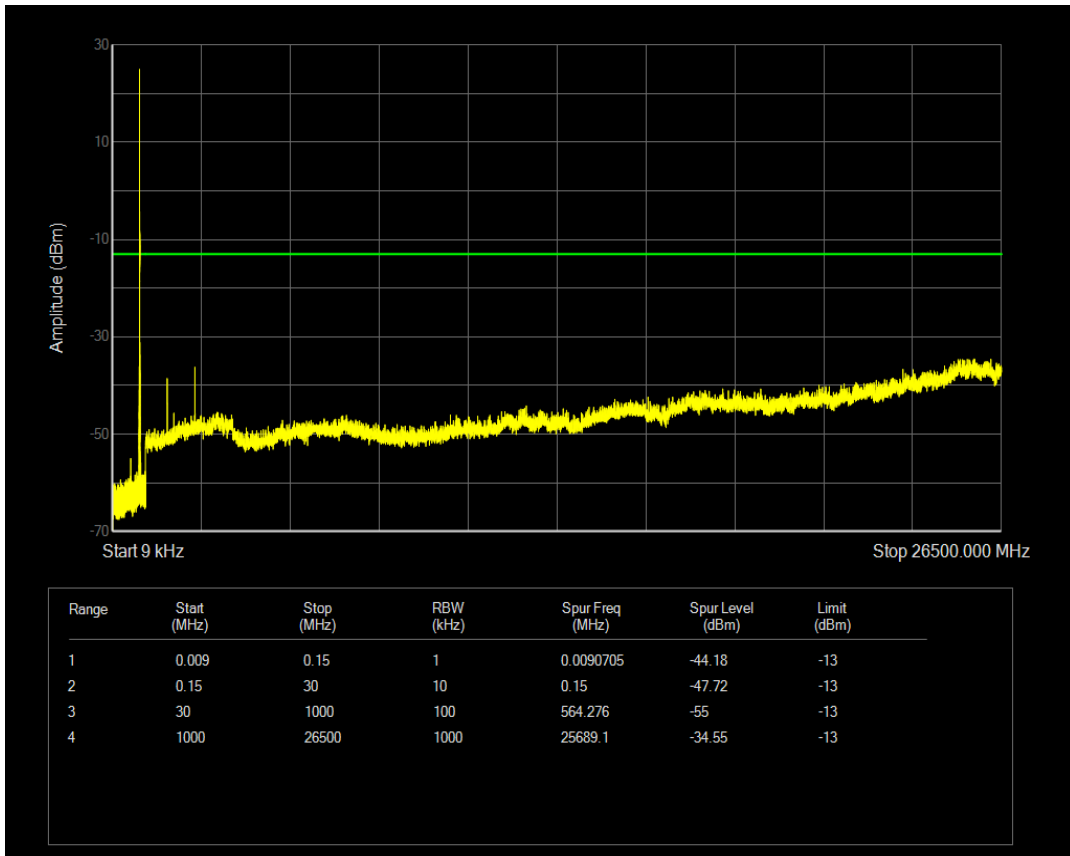

Band5 16QAM BW=5MHz Channel=20425 RB Size=25 Position=#0

Band5 16QAM BW=5MHz Channel=20425 RB Size=1 Position=#0