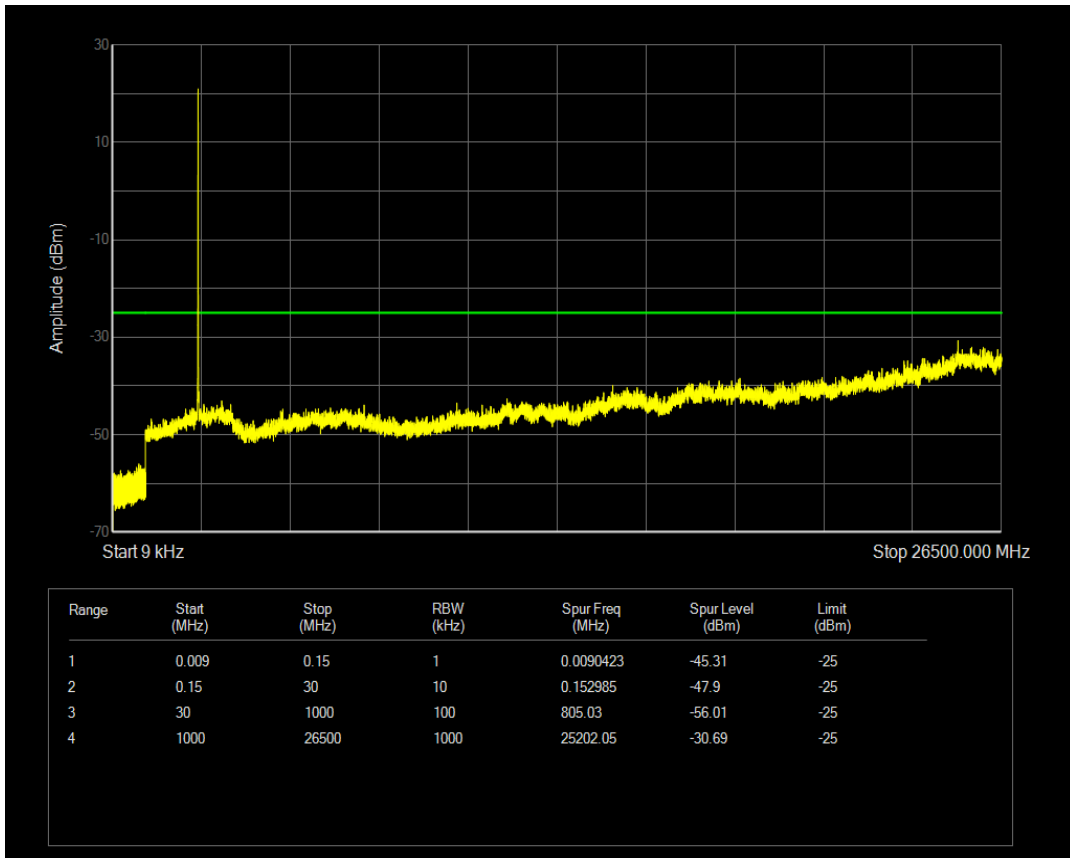

Band7 16QAM BW=5MHz Channel=21100 RB Size=1 Position=#0

Band7 16QAM BW=5MHz Channel=21100 RB Size=25 Position=#0

Band7 QPSK BW=5MHz Channel=21425 RB Size=1 Position=#0

Band7 QPSK BW=5MHz Channel=21425 RB Size=25 Position=#0

Band7 16QAM BW=5MHz Channel=21425 RB Size=1 Position=#0

Band7 16QAM BW=5MHz Channel=21425 RB Size=25 Position=#0

Band7 QPSK BW=10MHz Channel=20800 RB Size=1 Position=#0

Band7 16QAM BW=10MHz Channel=20800 RB Size=1 Position=#0