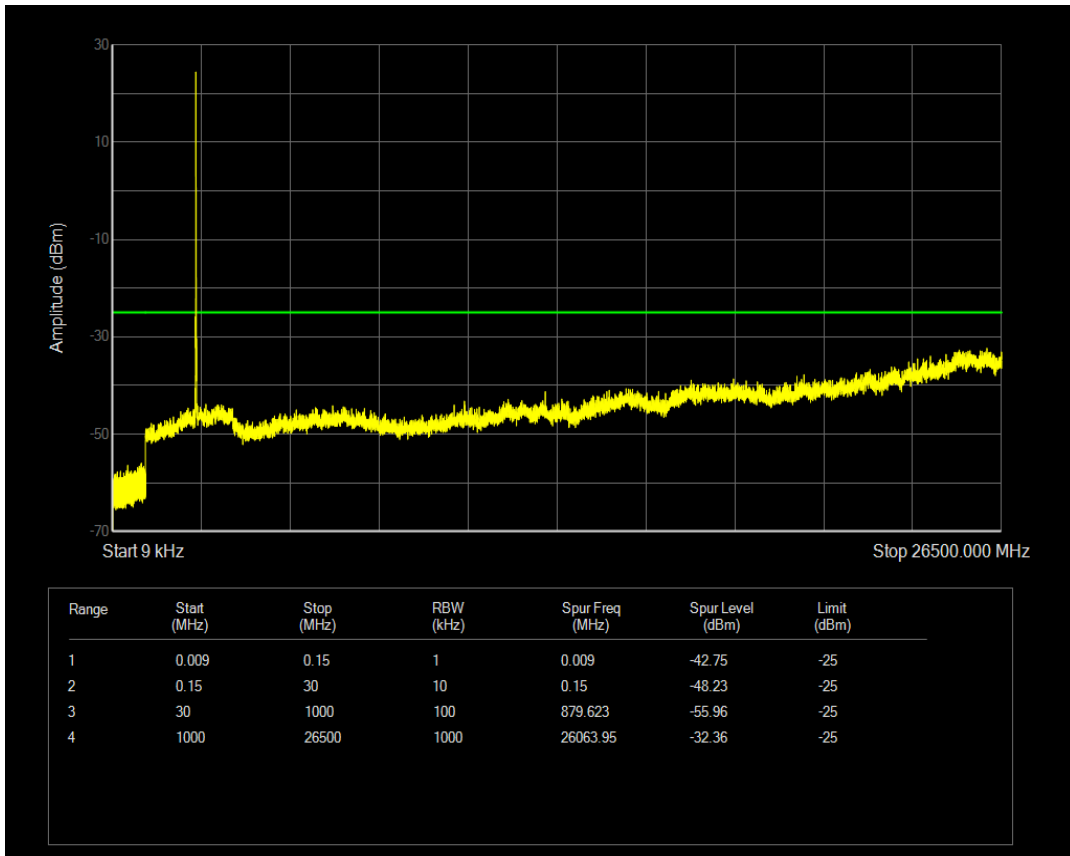

Band7 16QAM BW=5MHz Channel=21100 RB Size=1 Position=#0

Band7 16QAM BW=5MHz Channel=21100 RB Size=25 Position=#0

Band7 QPSK BW=5MHz Channel=21425 RB Size=1 Position=#0

Band7 QPSK BW=5MHz Channel=21425 RB Size=25 Position=#0

Band7 16QAM BW=5MHz Channel=21425 RB Size=1 Position=#0

Band7 16QAM BW=5MHz Channel=21425 RB Size=25 Position=#0

Band7 QPSK BW=10MHz Channel=20800 RB Size=1 Position=#0

Band7 16QAM BW=10MHz Channel=20800 RB Size=1 Position=#0