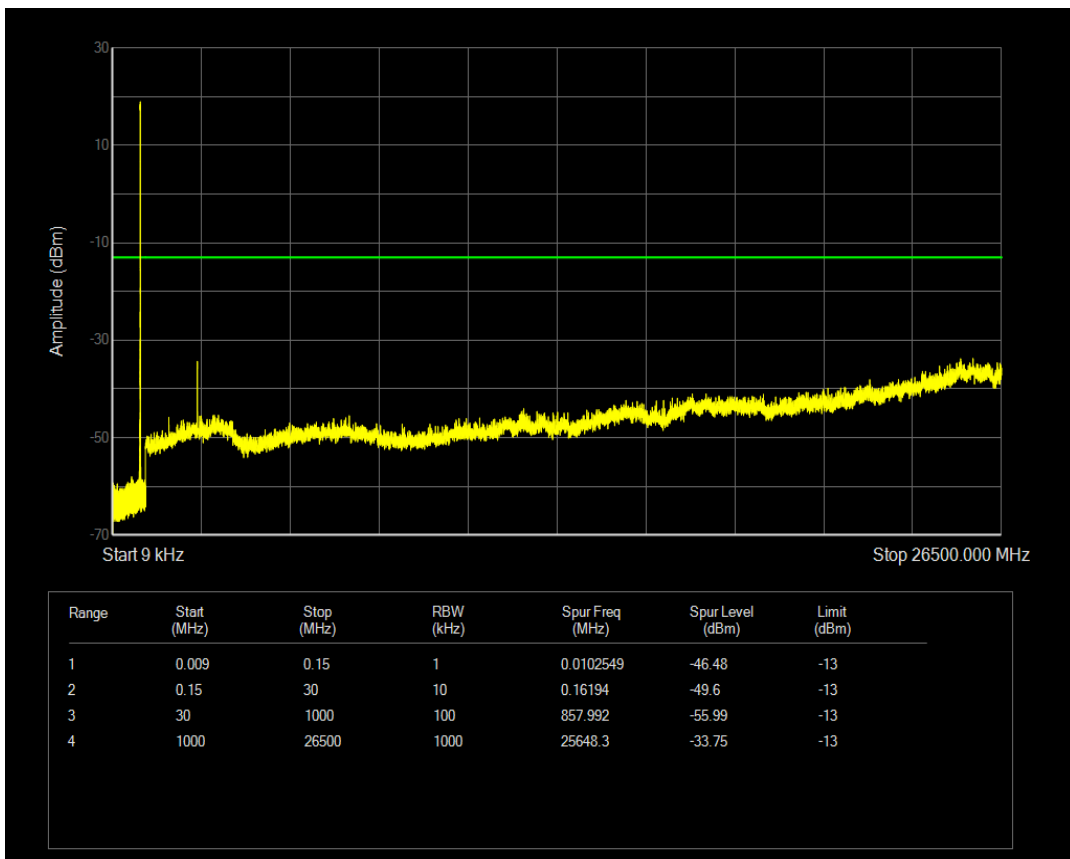

Band5 16QAM BW=1.4MHz Channel=20525 RB Size=1 Position=#0

Band5 16QAM BW=1.4MHz Channel=20525 RB Size=6 Position=#0

Band5 QPSK BW=1.4MHz Channel=20643 RB Size=1 Position=#0

Band5 QPSK BW=1.4MHz Channel=20643 RB Size=6 Position=#0

Band5 16QAM BW=1.4MHz Channel=20643 RB Size=1 Position=#0

Band5 16QAM BW=1.4MHz Channel=20643 RB Size=6 Position=#0

Band5 QPSK BW=3MHz Channel=20415 RB Size=1 Position=#0

Band5 QPSK BW=3MHz Channel=20415 RB Size=15 Position=#0