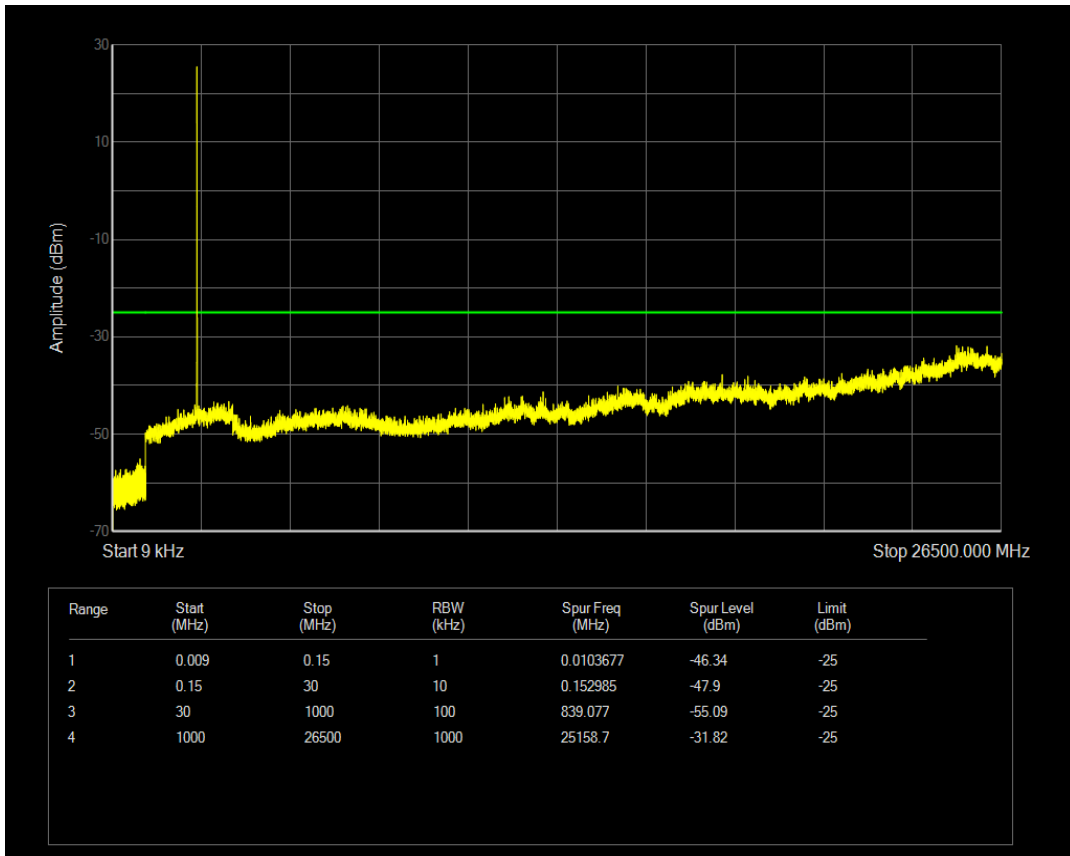

Band5 16QAM BW=10MHz Channel=20525 RB Size=1 Position=#0

Band5 16QAM BW=10MHz Channel=20525 RB Size=50 Position=#0

Band5 QPSK BW=10MHz Channel=20600 RB Size=1 Position=#0

Band5 QPSK BW=10MHz Channel=20600 RB Size=50 Position=#0

Band5 16QAM BW=10MHz Channel=20600 RB Size=1 Position=#0

Band5 16QAM BW=10MHz Channel=20600 RB Size=50 Position=#0

Band7 QPSK BW=5MHz Channel=20775 RB Size=1 Position=#0

Band7 QPSK BW=5MHz Channel=20775 RB Size=25 Position=#0

Band7 16QAM BW=5MHz Channel=20775 RB Size=25 Position=#0

Band7 16QAM BW=5MHz Channel=20775 RB Size=1 Position=#0

Band7 QPSK BW=5MHz Channel=21100 RB Size=1 Position=#0

Band7 QPSK BW=5MHz Channel=21100 RB Size=25 Position=#0