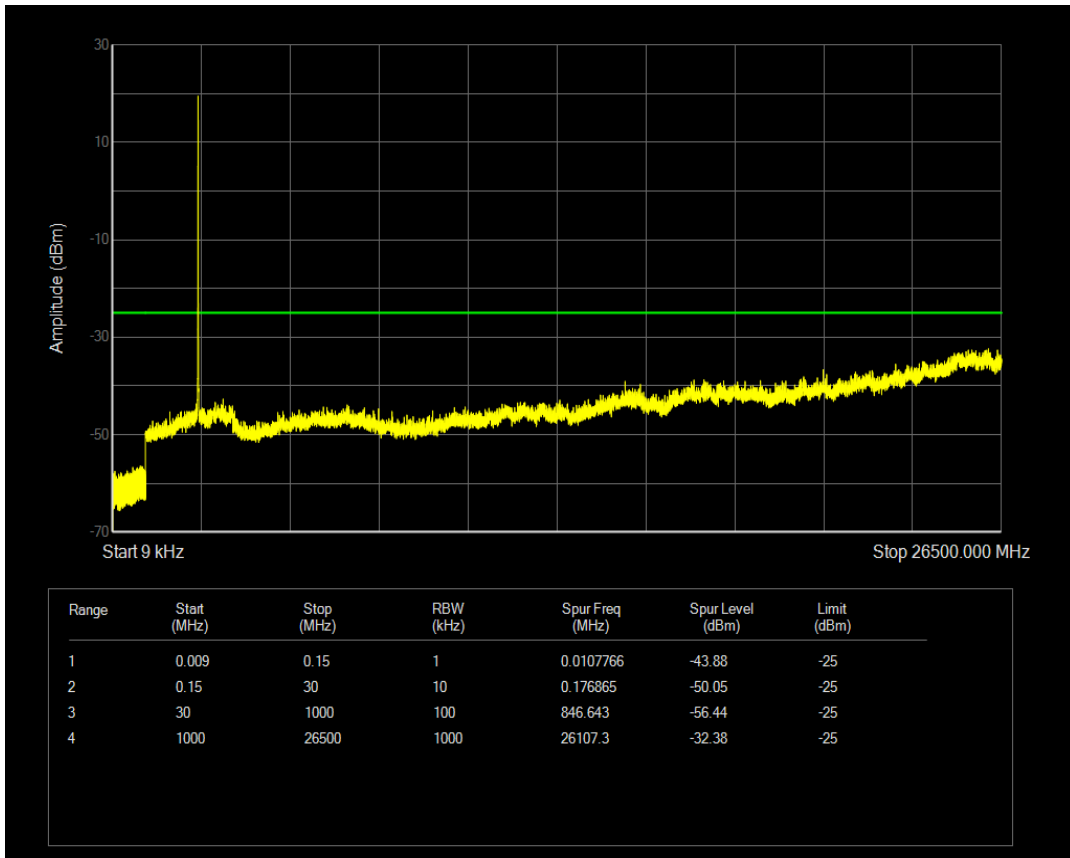

Band7 16QAM BW=5MHz Channel=21100 RB Size=1 Position=#0

Band7 16QAM BW=5MHz Channel=21100 RB Size=25 Position=#0

Band7 QPSK BW=5MHz Channel=21425 RB Size=1 Position=#0

Band7 QPSK BW=5MHz Channel=21425 RB Size=25 Position=#0

Band7 16QAM BW=5MHz Channel=21425 RB Size=1 Position=#0

Band7 16QAM BW=5MHz Channel=21425 RB Size=25 Position=#0

Band7 QPSK BW=10MHz Channel=20800 RB Size=1 Position=#0

Band7 16QAM BW=10MHz Channel=20800 RB Size=1 Position=#0