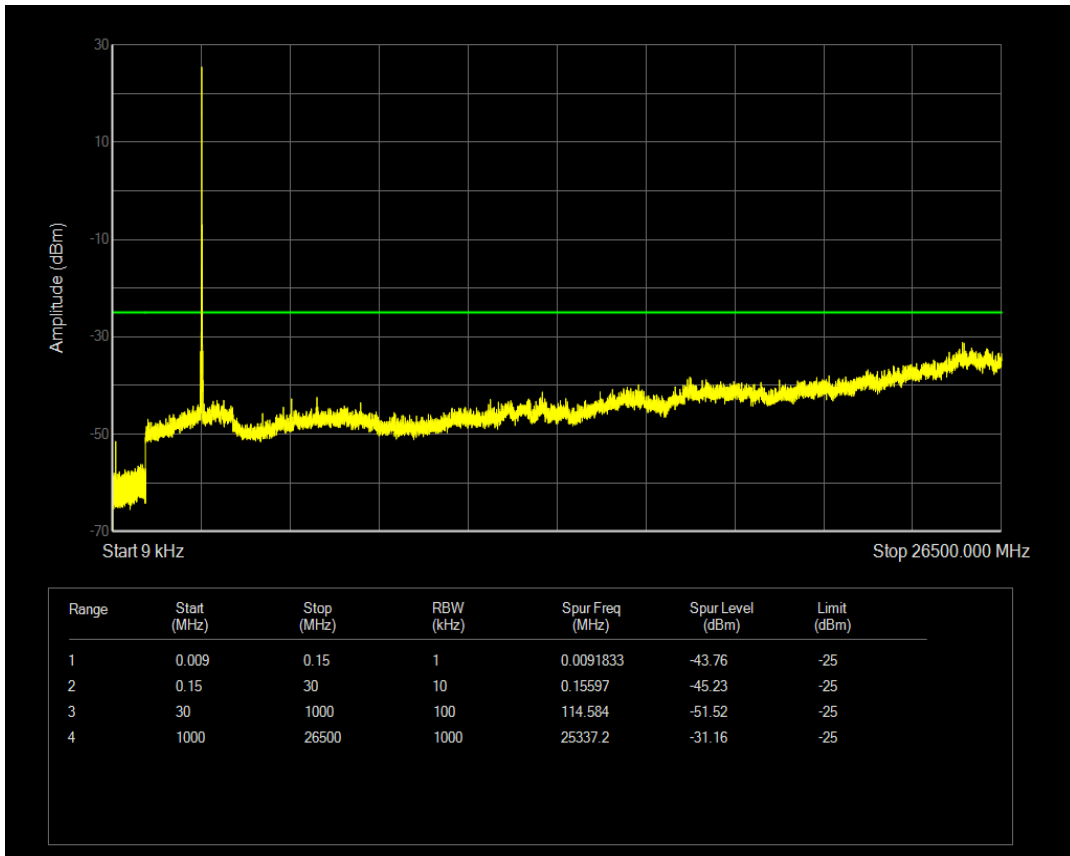

Band41 16QAM BW=15MHz Channel=41515 RB Size=75 Position=#0

Band41 16QAM BW=15MHz Channel=41515 RB Size=1 Position=#0