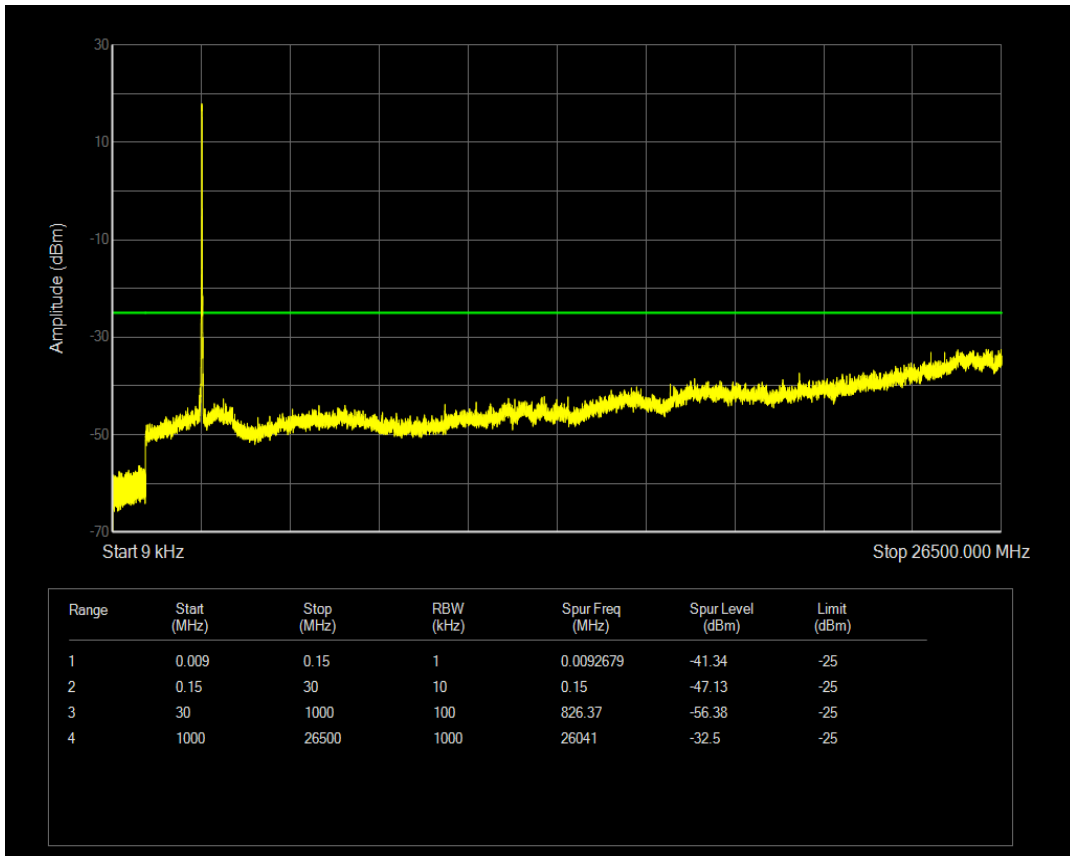

Band41 16QAM BW=15MHz Channel=40620 RB Size=1 Position=#0

Band41 16QAM BW=15MHz Channel=40620 RB Size=75 Position=#0

Band41 QPSK BW=15MHz Channel=41515 RB Size=1 Position=#0

Band41 QPSK BW=15MHz Channel=41515 RB Size=75 Position=#0