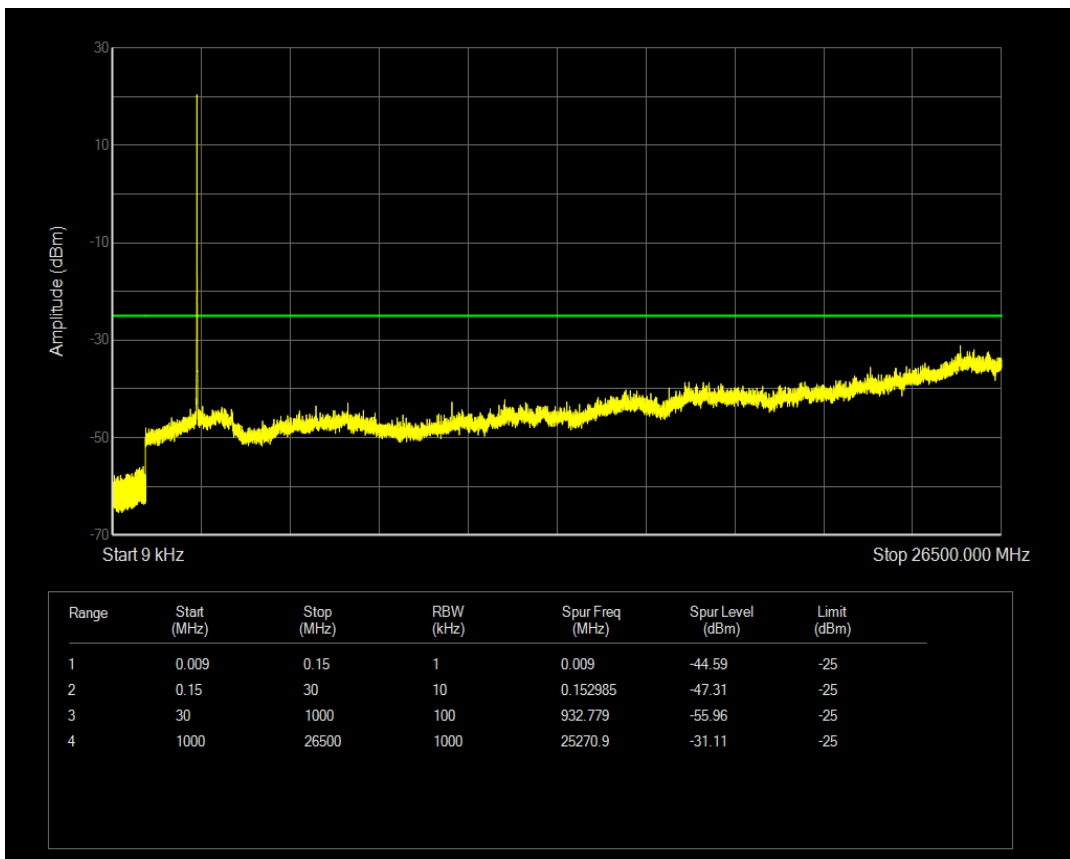

Band5 16QAM BW=10MHz Channel=20600 RB Size=1 Position=#0

Band5 16QAM BW=10MHz Channel=20600 RB Size=50 Position=#0

Band7 QPSK BW=5MHz Channel=20775 RB Size=1 Position=#0

Band7 QPSK BW=5MHz Channel=20775 RB Size=25 Position=#0

Band7 16QAM BW=5MHz Channel=20775 RB Size=25 Position=#0

Band7 16QAM BW=5MHz Channel=20775 RB Size=1 Position=#0

Band7 QPSK BW=5MHz Channel=21100 RB Size=1 Position=#0

Band7 QPSK BW=5MHz Channel=21100 RB Size=25 Position=#0

Band7 16QAM BW=5MHz Channel=21100 RB Size=1 Position=#0

Band7 16QAM BW=5MHz Channel=21100 RB Size=25 Position=#0

Band7 QPSK BW=5MHz Channel=21425 RB Size=1 Position=#0

Band7 QPSK BW=5MHz Channel=21425 RB Size=25 Position=#0