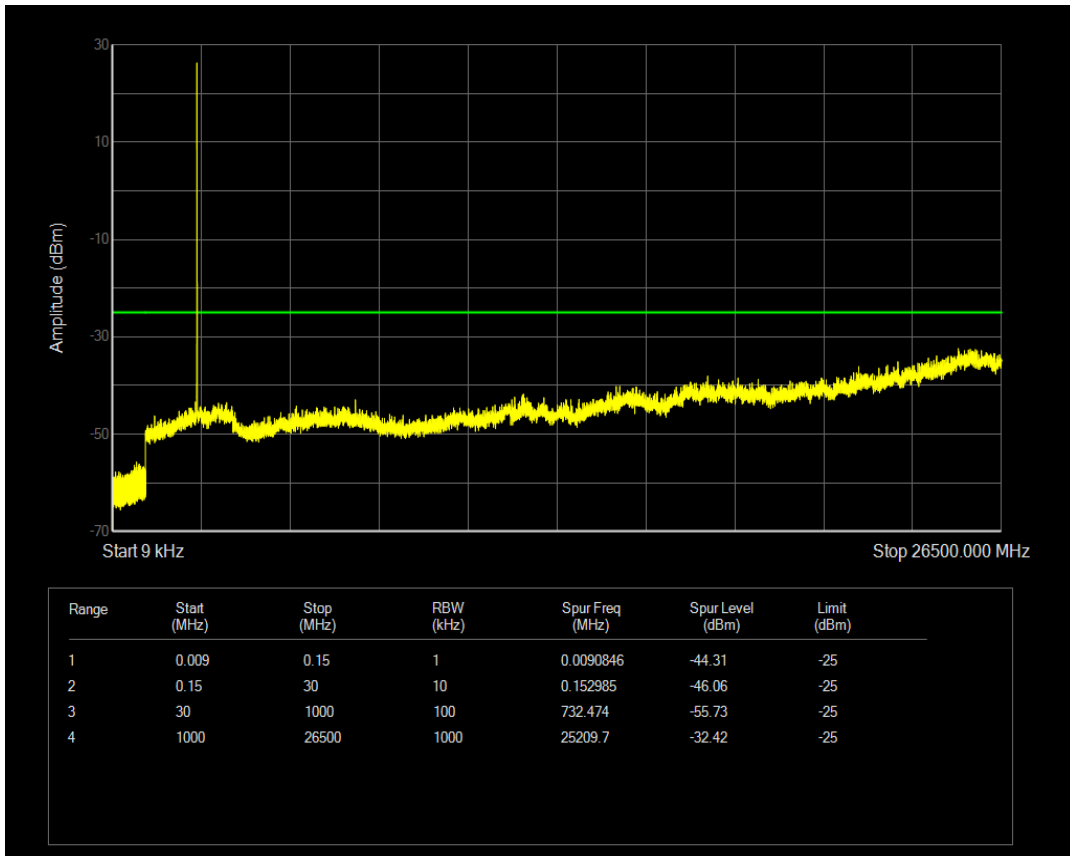

Band7 16QAM BW=5MHz Channel=21100 RB Size=25 Position=#0

Band7 16QAM BW=5MHz Channel=21100 RB Size=1 Position=#0