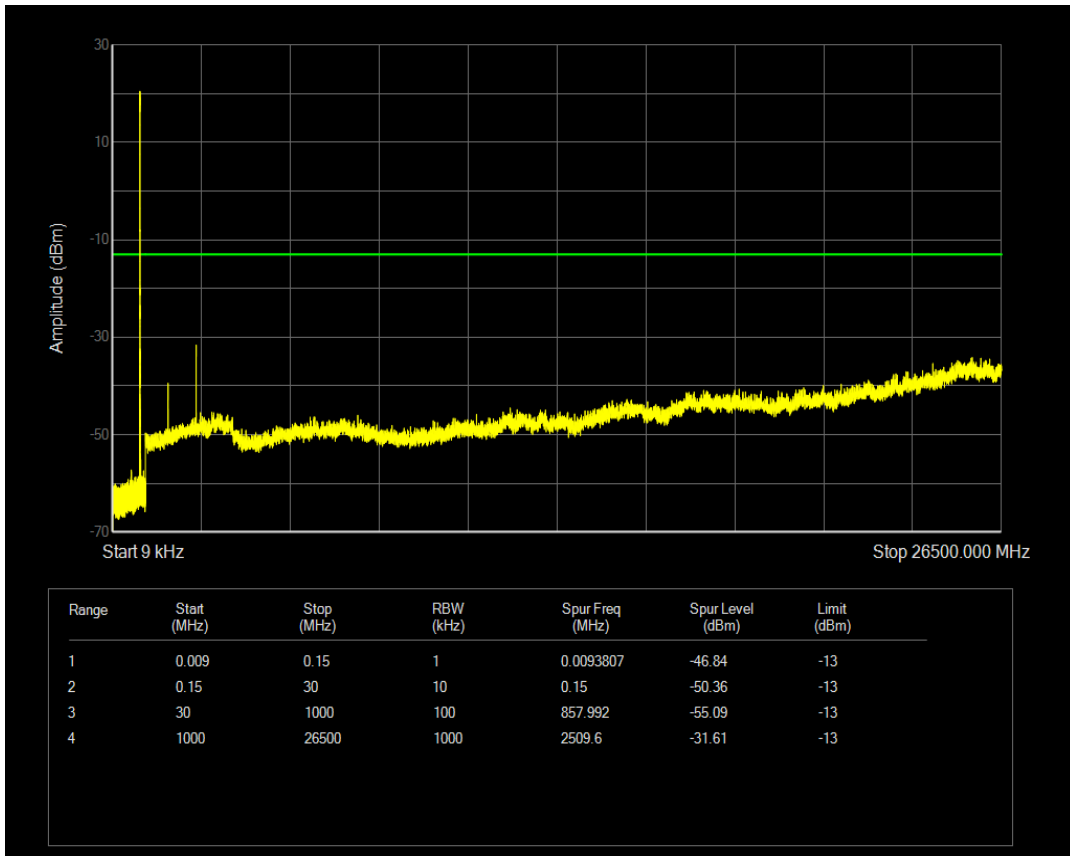

Band5 16QAM BW=1.4MHz Channel=20407 RB Size=1 Position=#0

Band5 16QAM BW=1.4MHz Channel=20407 RB Size=6 Position=#0

Band5 QPSK BW=1.4MHz Channel=20525 RB Size=1 Position=#0

Band5 QPSK BW=1.4MHz Channel=20525 RB Size=6 Position=#0

Band5 16QAM BW=1.4MHz Channel=20525 RB Size=1 Position=#0

Band5 16QAM BW=1.4MHz Channel=20525 RB Size=6 Position=#0

Band5 QPSK BW=1.4MHz Channel=20643 RB Size=1 Position=#0

Band5 QPSK BW=1.4MHz Channel=20643 RB Size=6 Position=#0