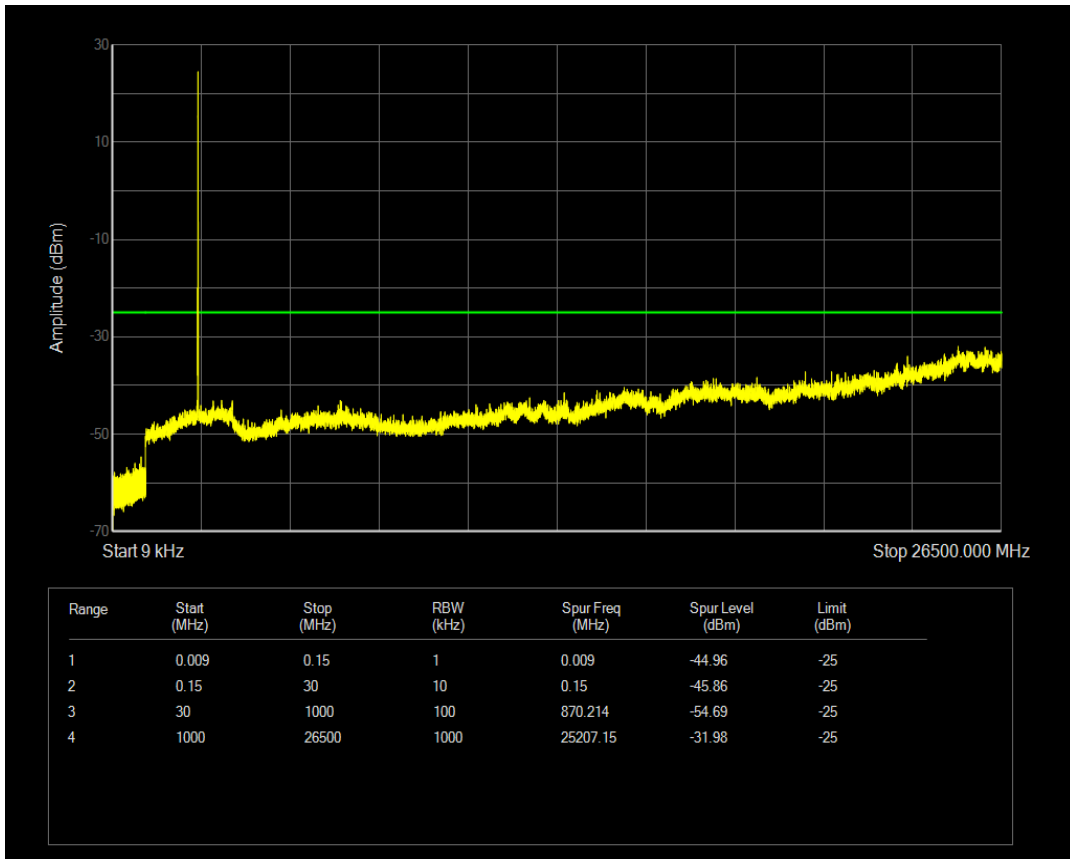

Band7 16QAM BW=5MHz Channel=21100 RB Size=1 Position=#0

Band7 16QAM BW=5MHz Channel=21100 RB Size=25 Position=#0

Band7 QPSK BW=5MHz Channel=21425 RB Size=1 Position=#0

Band7 QPSK BW=5MHz Channel=21425 RB Size=25 Position=#0

Band7 16QAM BW=5MHz Channel=21425 RB Size=1 Position=#0

Band7 16QAM BW=5MHz Channel=21425 RB Size=25 Position=#0

Band7 QPSK BW=10MHz Channel=20800 RB Size=1 Position=#0

Band7 16QAM BW=10MHz Channel=20800 RB Size=1 Position=#0