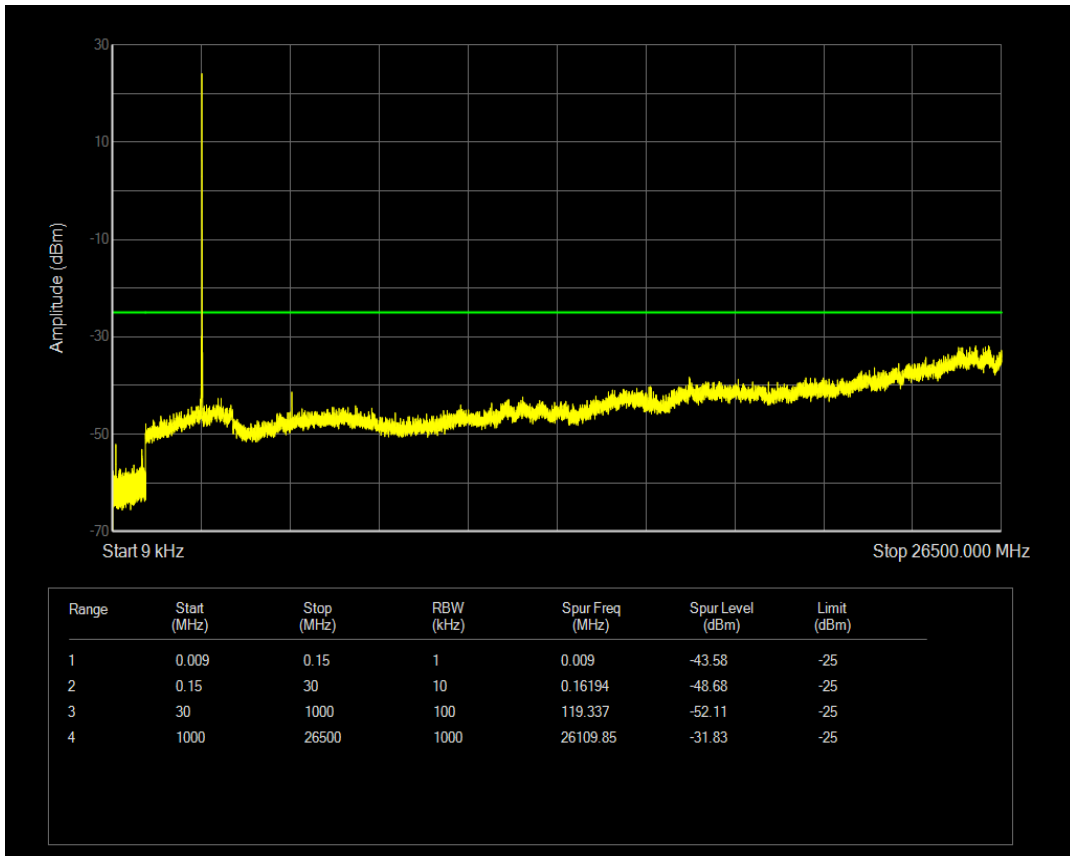

Band41 16QAM BW=10MHz Channel=41540 RB Size=50 Position=#0

Band41 16QAM BW=10MHz Channel=41540 RB Size=1 Position=#0