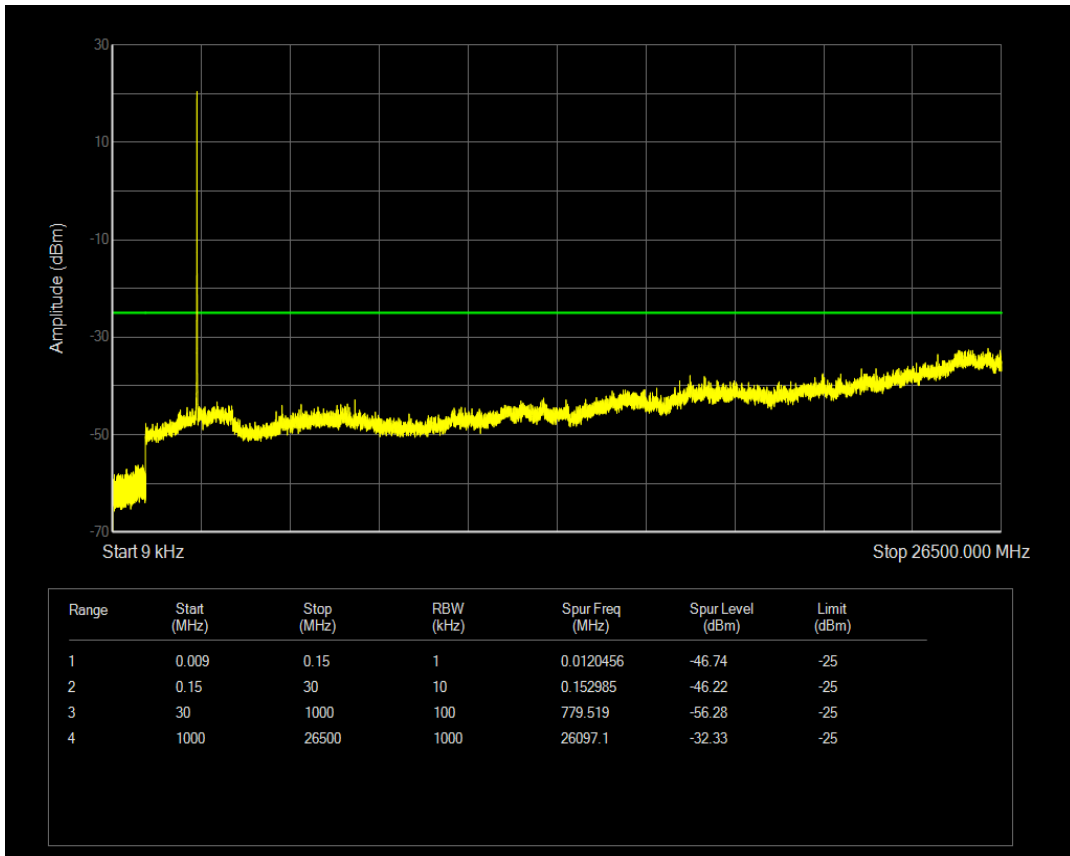

Band5 16QAM BW=10MHz Channel=20600 RB Size=1 Position=#0

Band5 16QAM BW=10MHz Channel=20600 RB Size=50 Position=#0

Band7 QPSK BW=5MHz Channel=20775 RB Size=1 Position=#0

Band7 QPSK BW=5MHz Channel=20775 RB Size=25 Position=#0

Band7 16QAM BW=5MHz Channel=20775 RB Size=25 Position=#0

Band7 16QAM BW=5MHz Channel=20775 RB Size=1 Position=#0

Band7 QPSK BW=5MHz Channel=21100 RB Size=1 Position=#0

Band7 QPSK BW=5MHz Channel=21100 RB Size=25 Position=#0

Band7 16QAM BW=5MHz Channel=21100 RB Size=1 Position=#0

Band7 16QAM BW=5MHz Channel=21100 RB Size=25 Position=#0

Band7 QPSK BW=5MHz Channel=21425 RB Size=1 Position=#0

Band7 QPSK BW=5MHz Channel=21425 RB Size=25 Position=#0