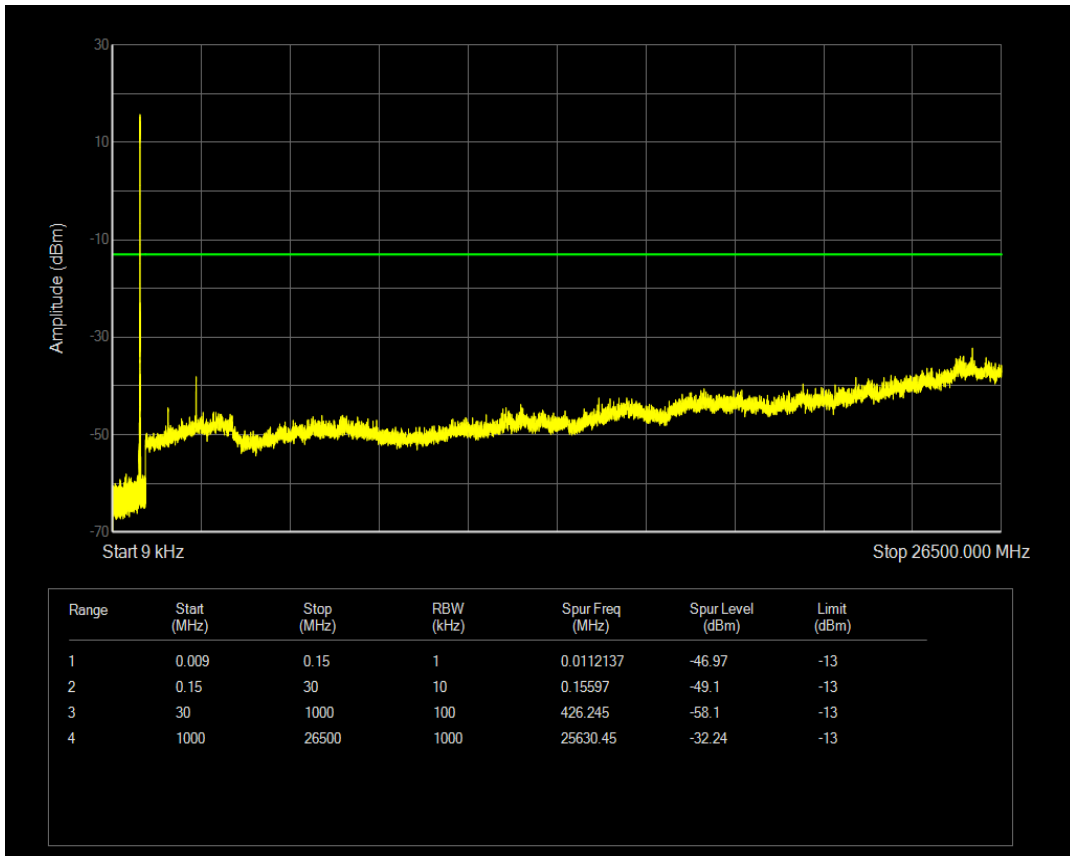

Band5 16QAM BW=5MHz Channel=20425 RB Size=1 Position=#0

Band5 16QAM BW=5MHz Channel=20425 RB Size=25 Position=#0

Band5 QPSK BW=5MHz Channel=20525 RB Size=1 Position=#0

Band5 QPSK BW=5MHz Channel=20525 RB Size=25 Position=#0

Band5 16QAM BW=5MHz Channel=20525 RB Size=1 Position=#0

Band5 16QAM BW=5MHz Channel=20525 RB Size=25 Position=#0

Band5 QPSK BW=5MHz Channel=20625 RB Size=1 Position=#0

Band5 QPSK BW=5MHz Channel=20625 RB Size=25 Position=#0