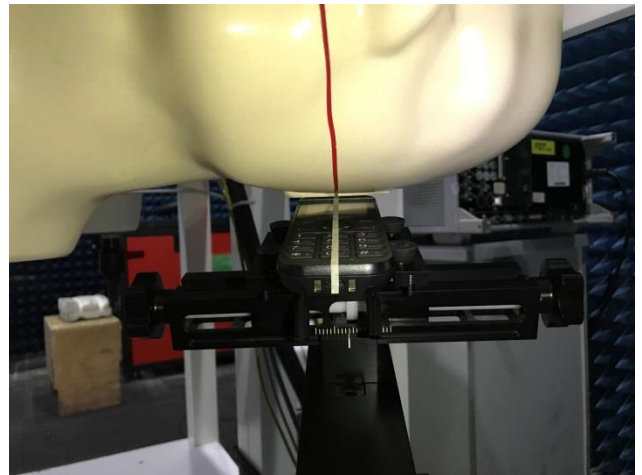

EUT Photos (Model: FIXO 100G)

EUT Antenna Locations

SAR Test Setup Photos

Head

Right Cheek

Right Tilted

Left Cheek

Left Tilted

Body

Front side (10mm)

Back side(10mm)