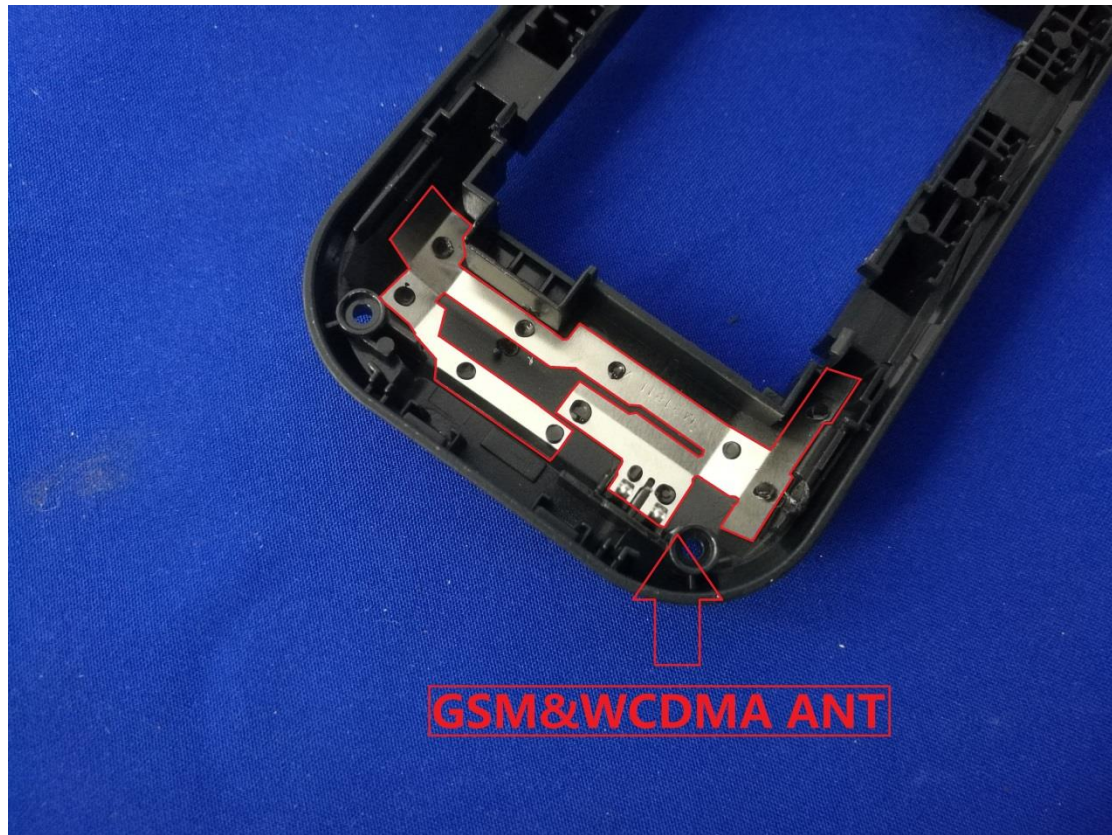

EUT Photos (Model: FIXO 100G)

EUT Antenna Locations

SAR Test Setup Photos

Head

Right Cheek

Right Tilted

Left Cheek

Left Tilted

Body

Front side (10mm)

Back side(10mm)