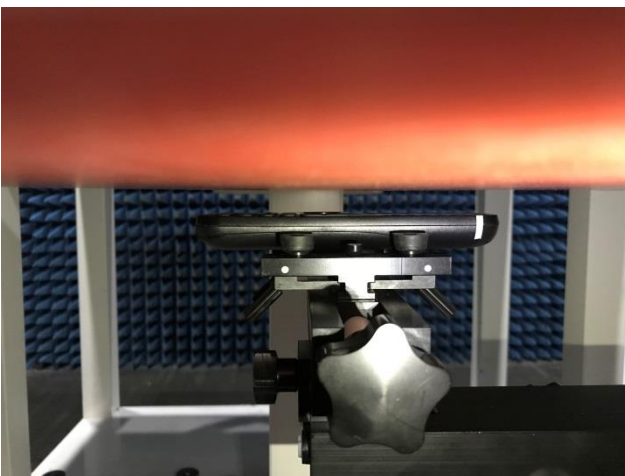

EUT Photos (Model: FIXO 100G)

EUT Antenna Locations

SAR Test Setup Photos

Head

Right Cheek

Right Tilted

Left Cheek

Left Tilted

Body

Front side (10mm)

Back side(10mm)