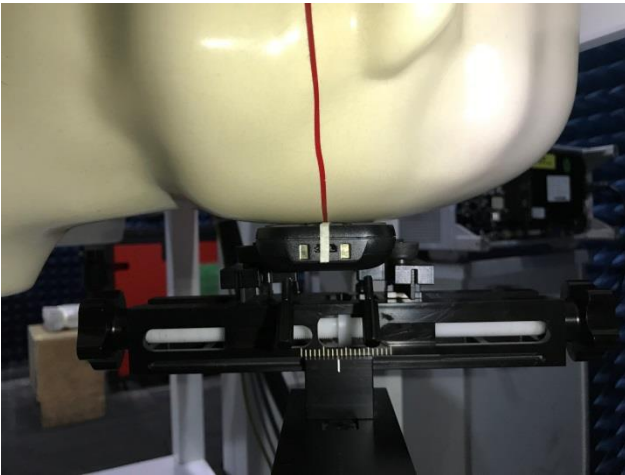

EUT Photos (Model: FIXO 100G)

EUT Antenna Locations

SAR Test Setup Photos

Head

Right Cheek

Right Tilted

Left Cheek

Left Tilted

Body

Front side (10mm)

Back side(10mm)