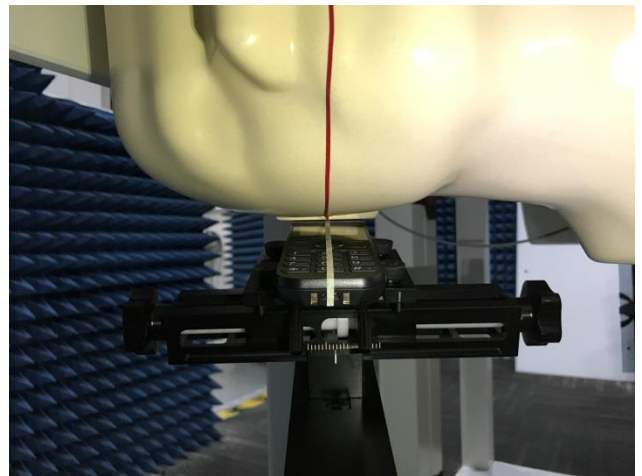

EUT Photos (Model: FIXO 100G)

EUT Antenna Locations

SAR Test Setup Photos

Head

Right Cheek

Right Tilted

Left Cheek

Left Tilted

Body

Front side (10mm)

Back side(10mm)