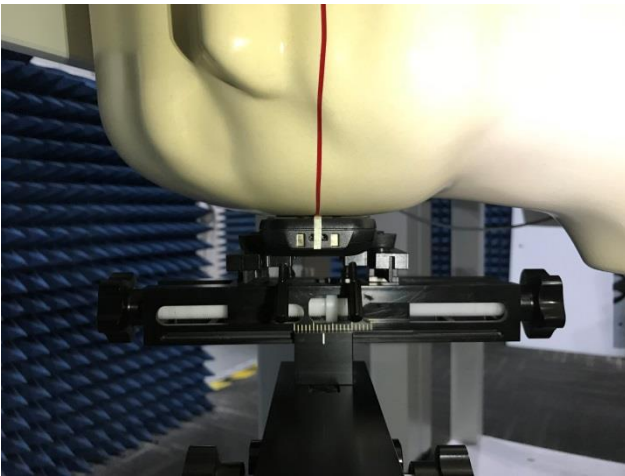

EUT Photos (Model: FIXO 100G)

EUT Antenna Locations

SAR Test Setup Photos

Head

Right Cheek

Right Tilted

Left Cheek

Left Tilted

Body

Front side (10mm)

Back side(10mm)