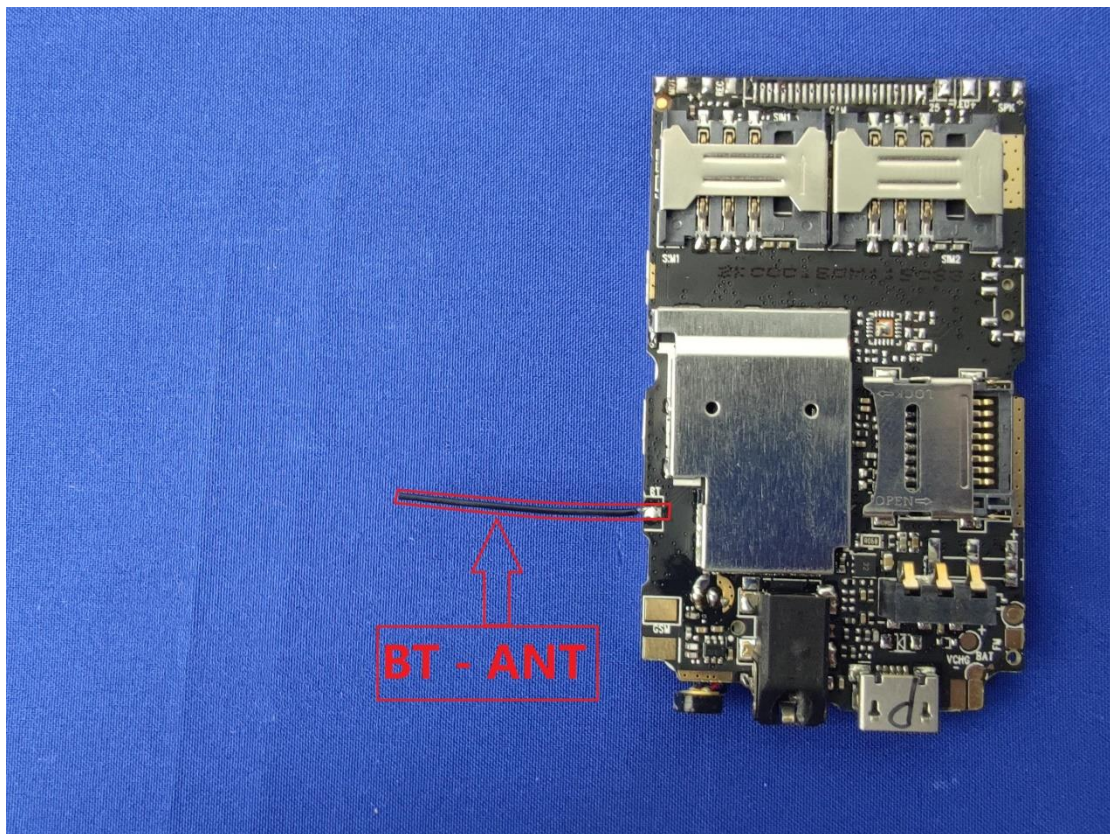

EUT Photos (Model:Z8)

EUT Antenna Locations

SAR Test Setup Photos

Head

Right Cheek

Right Tilted

Left Cheek

Left Tilted

Body

Front side (10mm)

Back side(10mm)

Back side with headset(10mm)

EUT holder Perturbation Evaluation Test Setup Photos

DUT with device holder (DUT direct contact with the phantom)

DUT without device holder (DUT direct contact with the phantom)