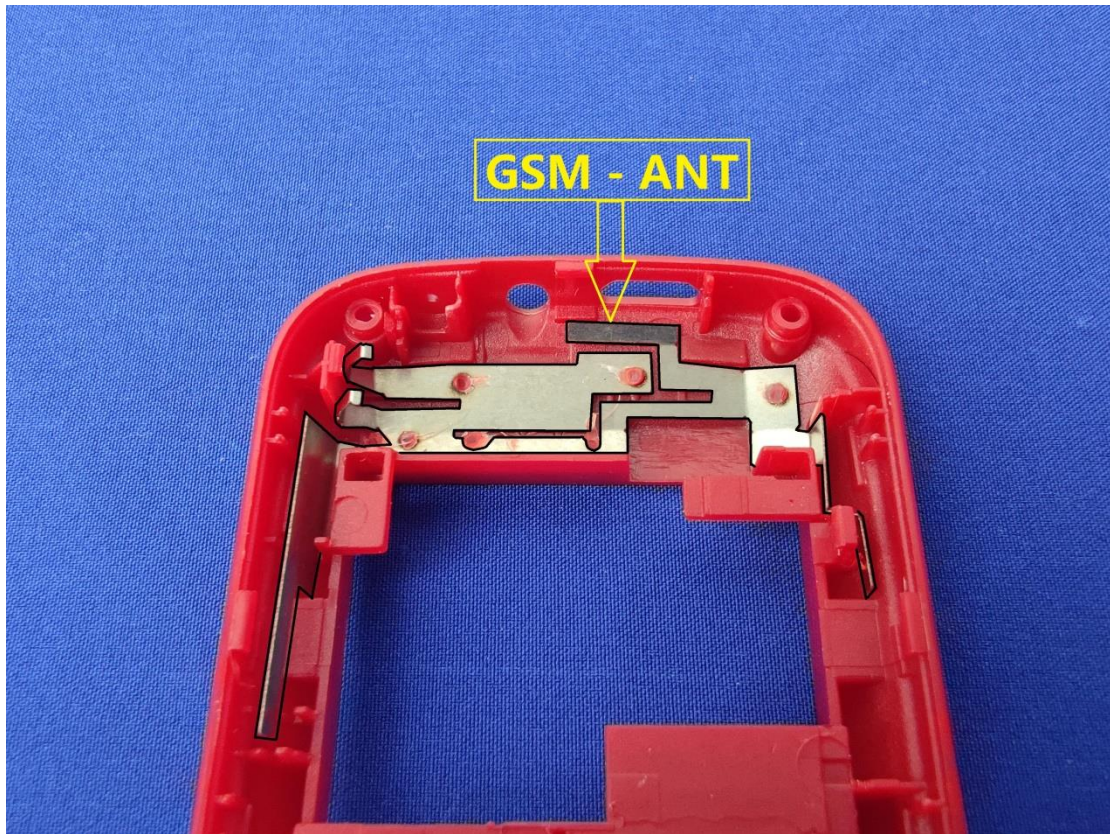

EUT Photos (Model:Z8)

EUT Antenna Locations

SAR Test Setup Photos

Head

Right Cheek

Right Tilted

Left Cheek

Left Tilted

Body

Front side (10mm)

Back side(10mm)

Back side with headset(10mm)

EUT holder Perturbation Evaluation Test Setup Photos

DUT with device holder (DUT direct contact with the phantom)

DUT without device holder (DUT direct contact with the phantom)