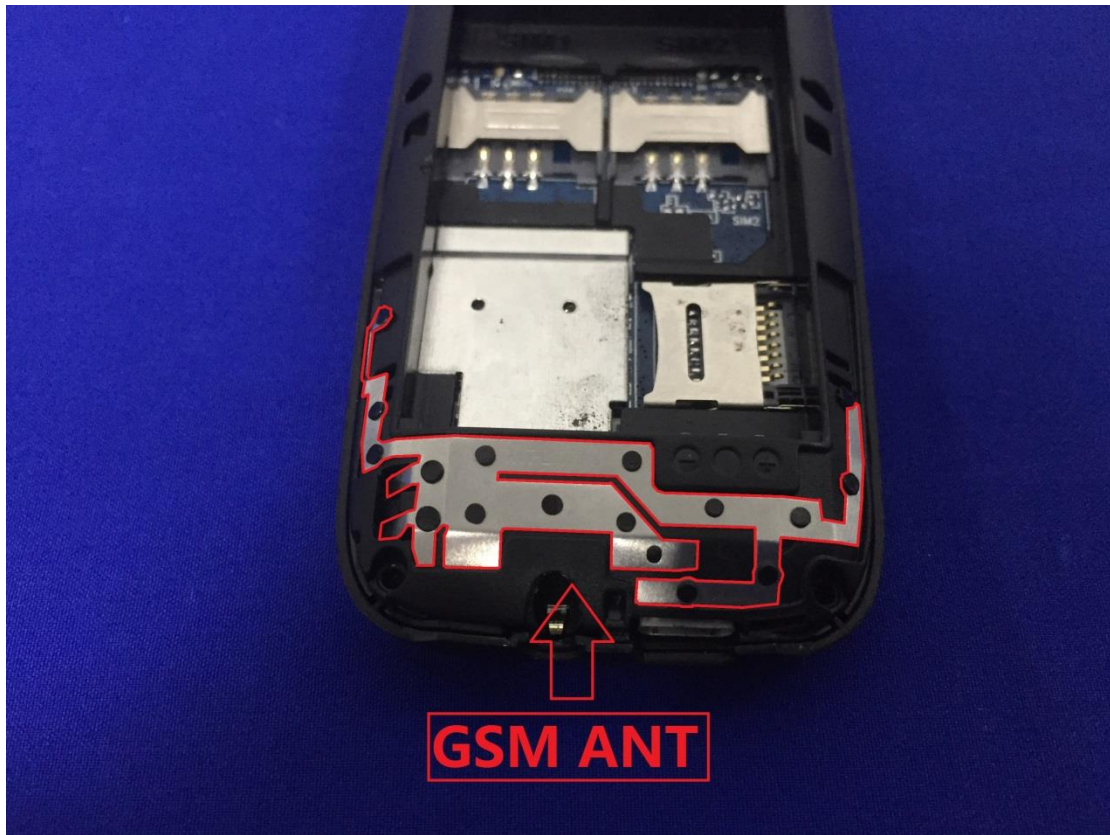

# EUT Photos (Model: B3)

# SAR Test Setup Photos

## Body

Front side (10mm)

Back side(10mm)