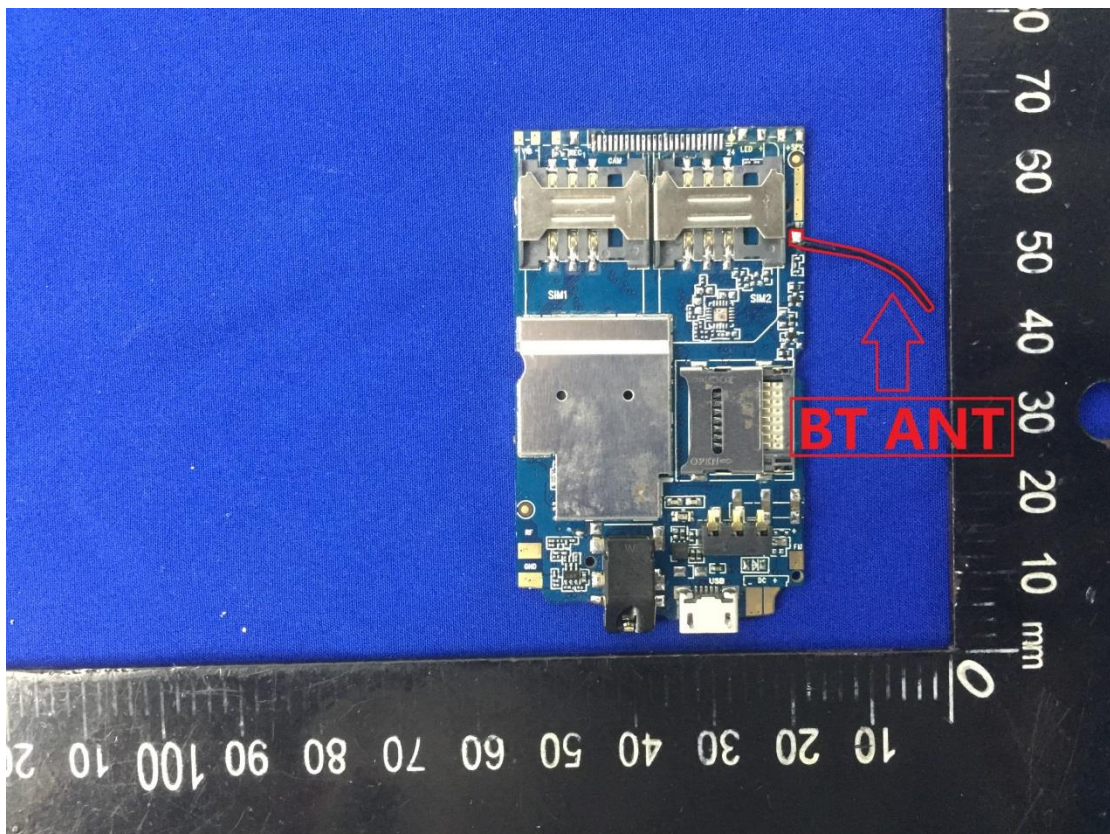

# EUT Photos (Model: B3)

# SAR Test Setup Photos

## Body

Front side (10mm)

Back side(10mm)