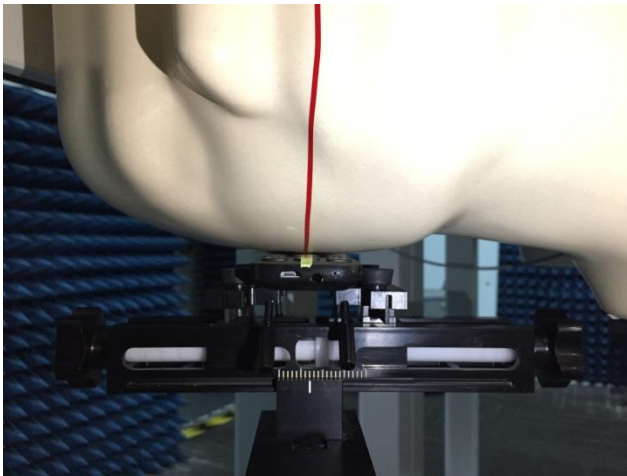

SAR Test Setup Photos

Head

Right Cheek