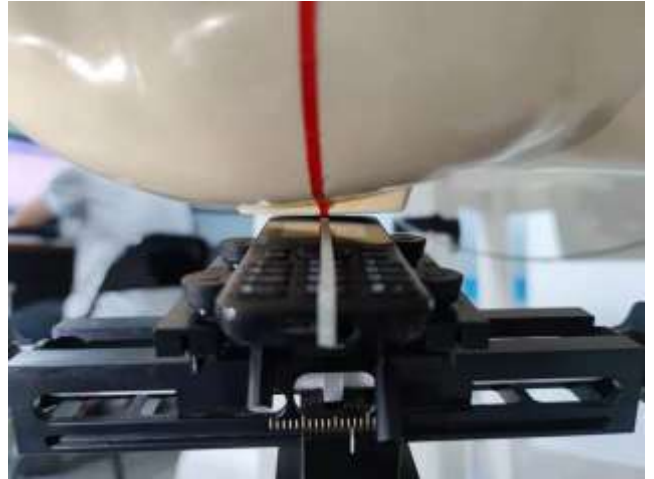

EUT Photos (Model: A5)

EUT Antenna Locations

SAR Test Setup Photos

Head

Right Cheek

Right Tilted

Left Cheek

Left Tilted

Body

Front side (10mm)

Back side(10mm)