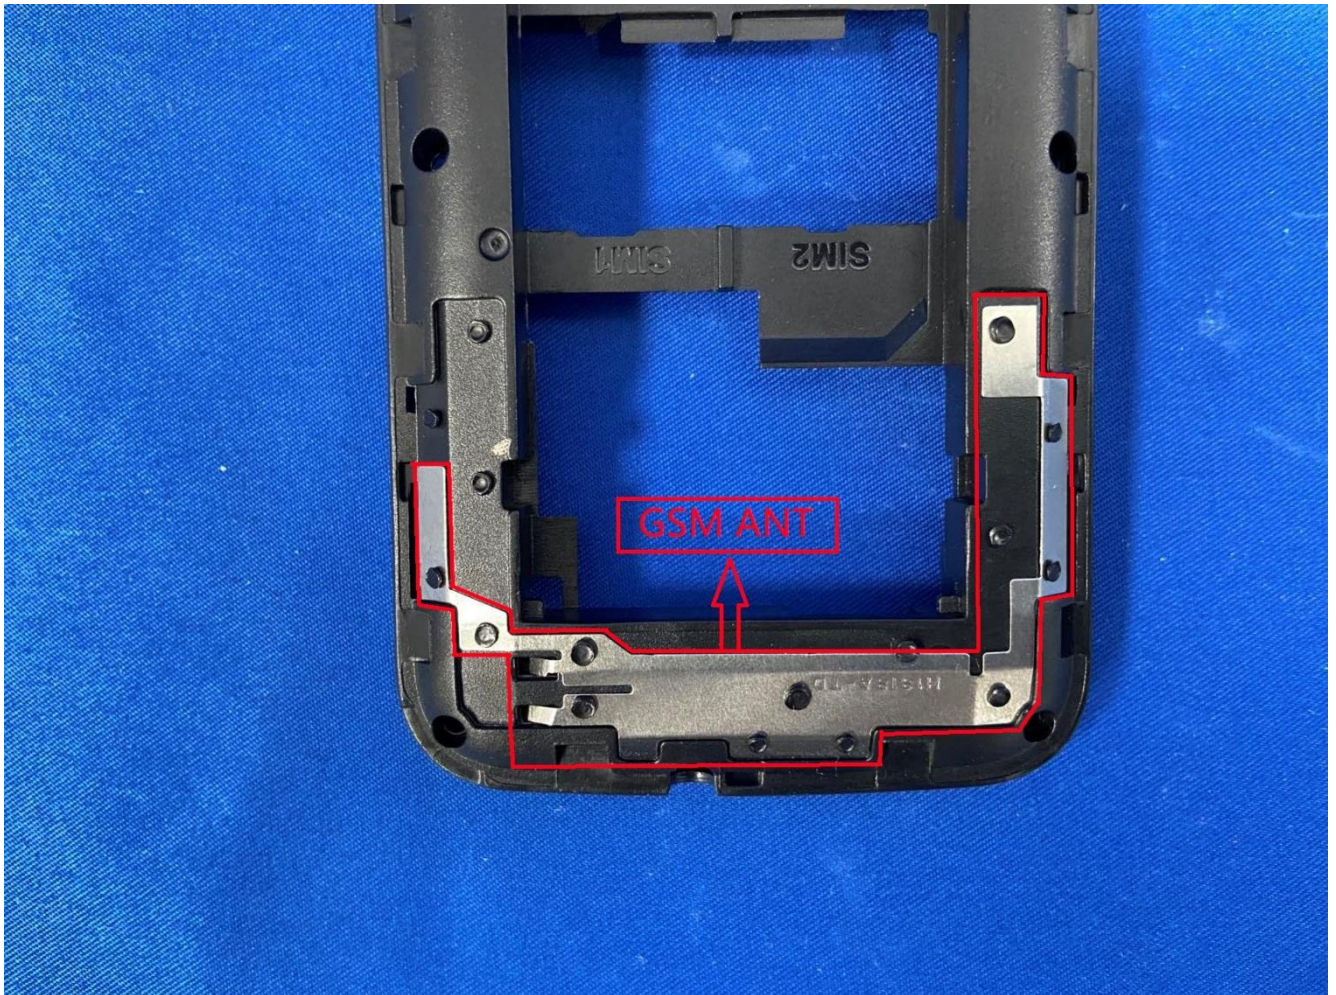

### EUT Photos (Model:F5)

EUT Antenna Locations

SAR Test Setup Photos

Head

Right Cheek

Right Tilted

Left Cheek

Left Tilted

Body

Front side (10mm)

Back side(10mm)