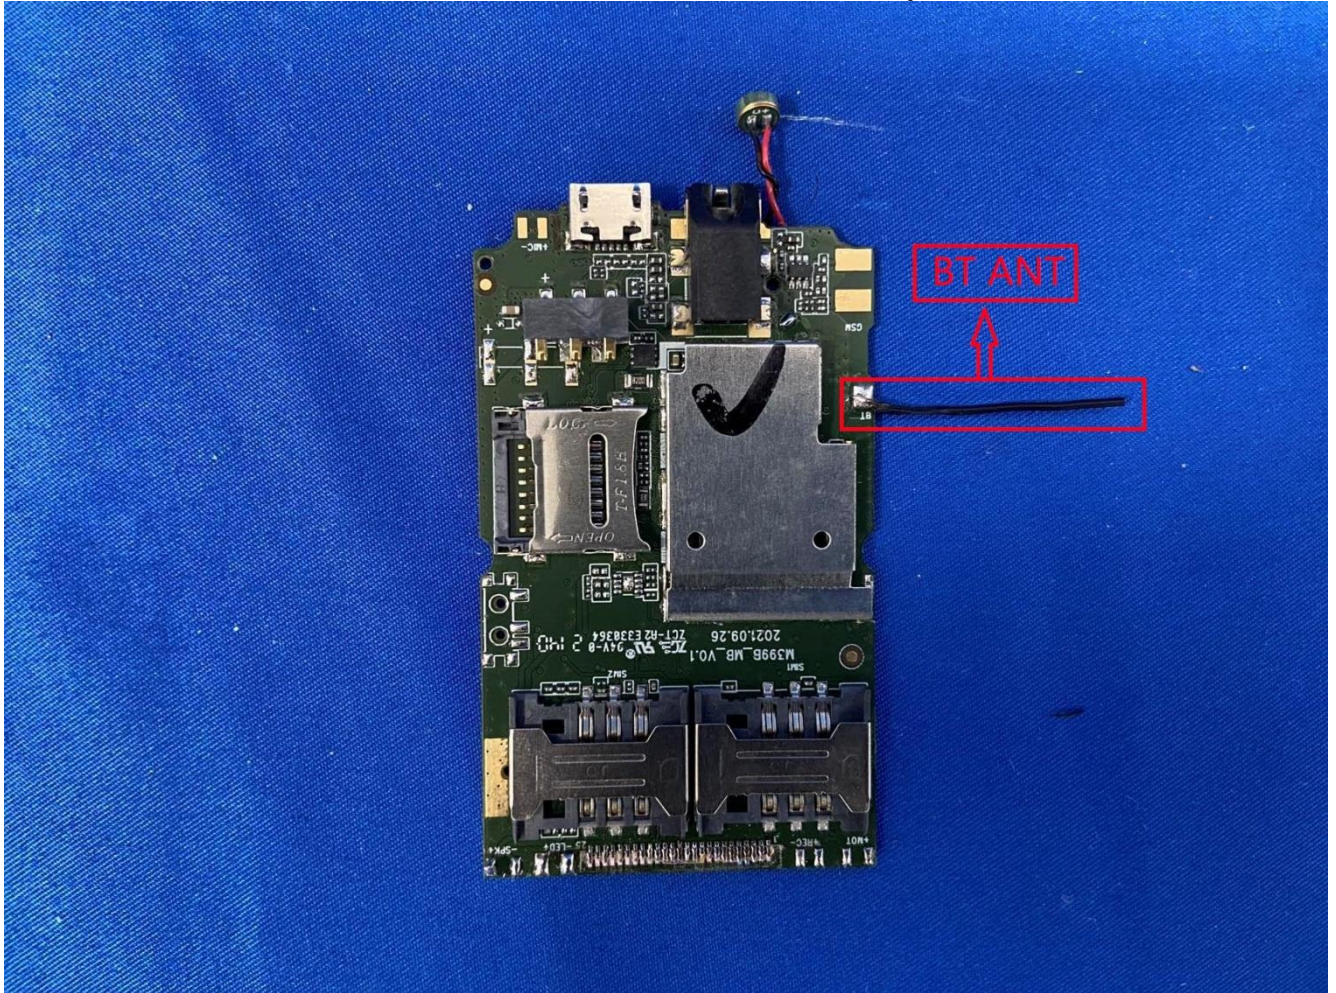

### EUT Photos (Model:F5)

EUT Antenna Locations

SAR Test Setup Photos

Head

Right Cheek

Right Tilted

Left Cheek

Left Tilted

Body

Front side (10mm)

Back side(10mm)