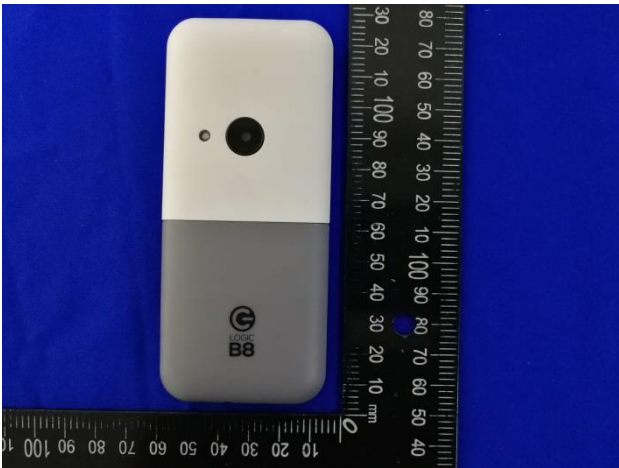

EUT Photos (Model: B8)

EUT Antenna Locations

SAR Test Setup Photos

Head

Right Cheek

Right Tilted

Left Cheek

Left Tilted

Body

Front side (10mm)

Back side(10mm)