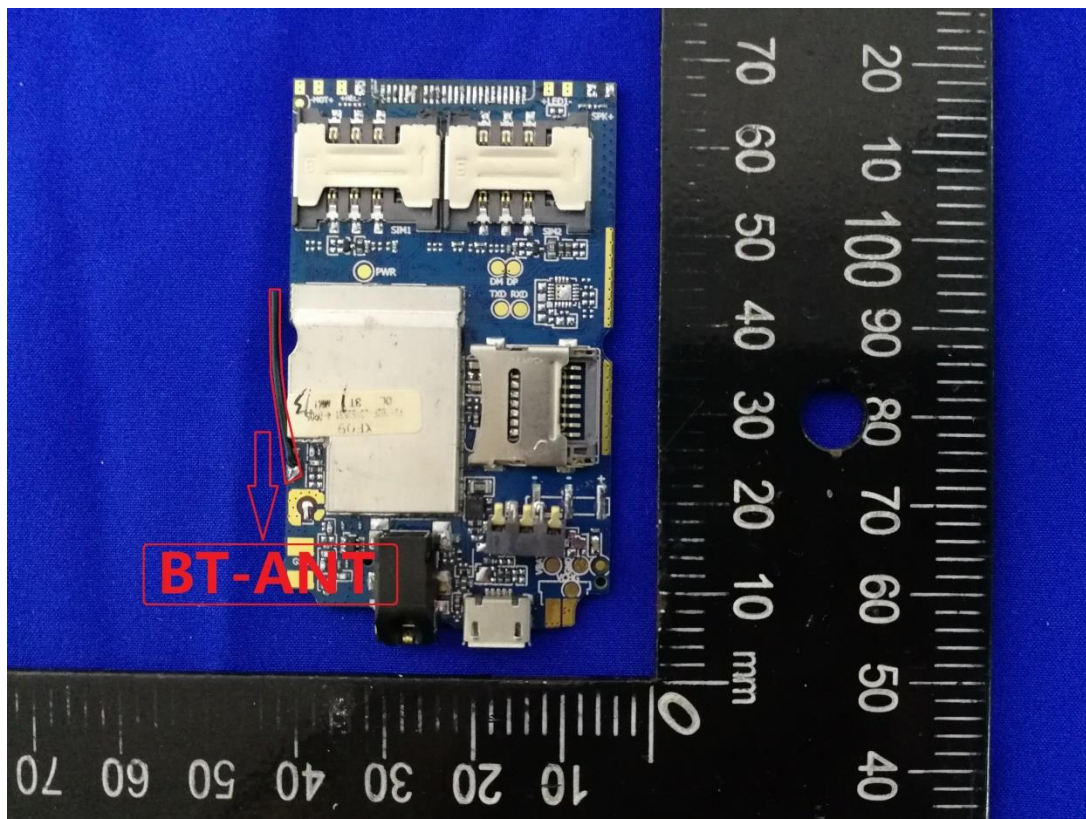

EUT Photos (Model: B8)

EUT Antenna Locations

SAR Test Setup Photos

Head

Right Cheek

Right Tilted

Left Cheek

Left Tilted

Body

Front side (10mm)

Back side(10mm)