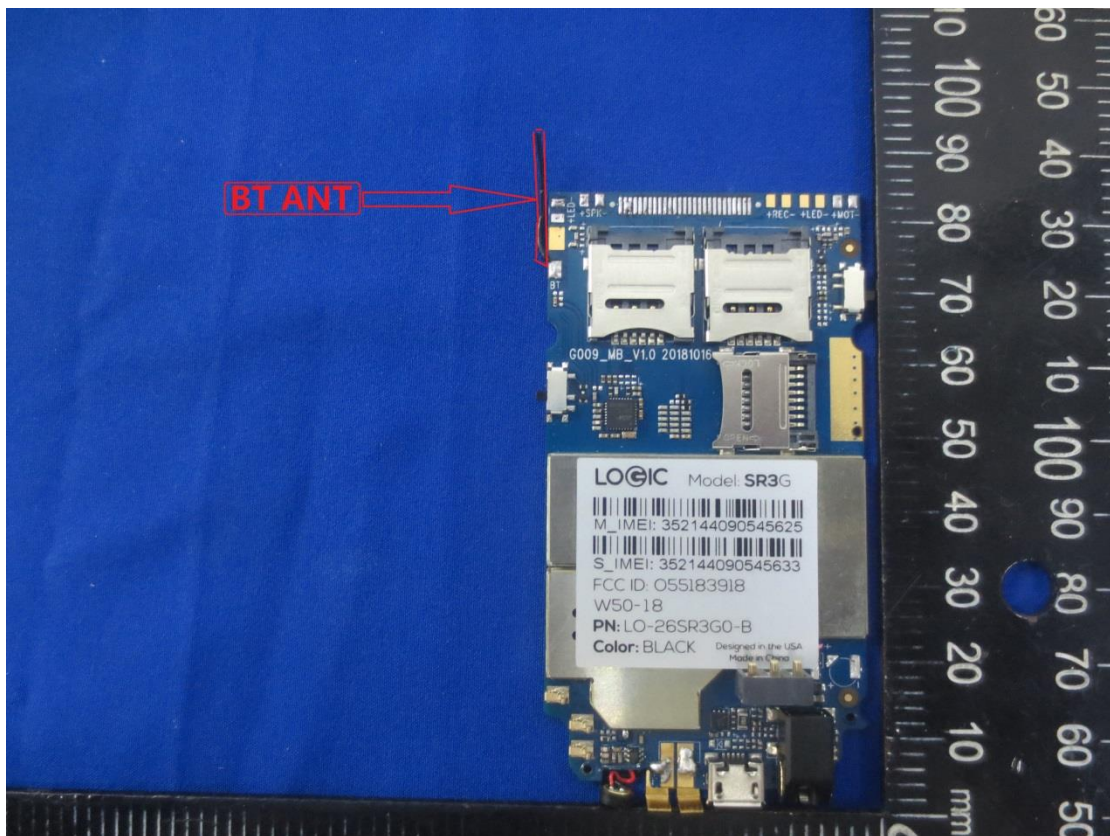

EUT Photos (Model: SR3G)

EUT Antenna Locations

SAR Test Setup Photos

Head

Right Cheek

Right Tilted

Left Cheek

Left Tilted

Body

Front side (10mm)

Back side(10mm)