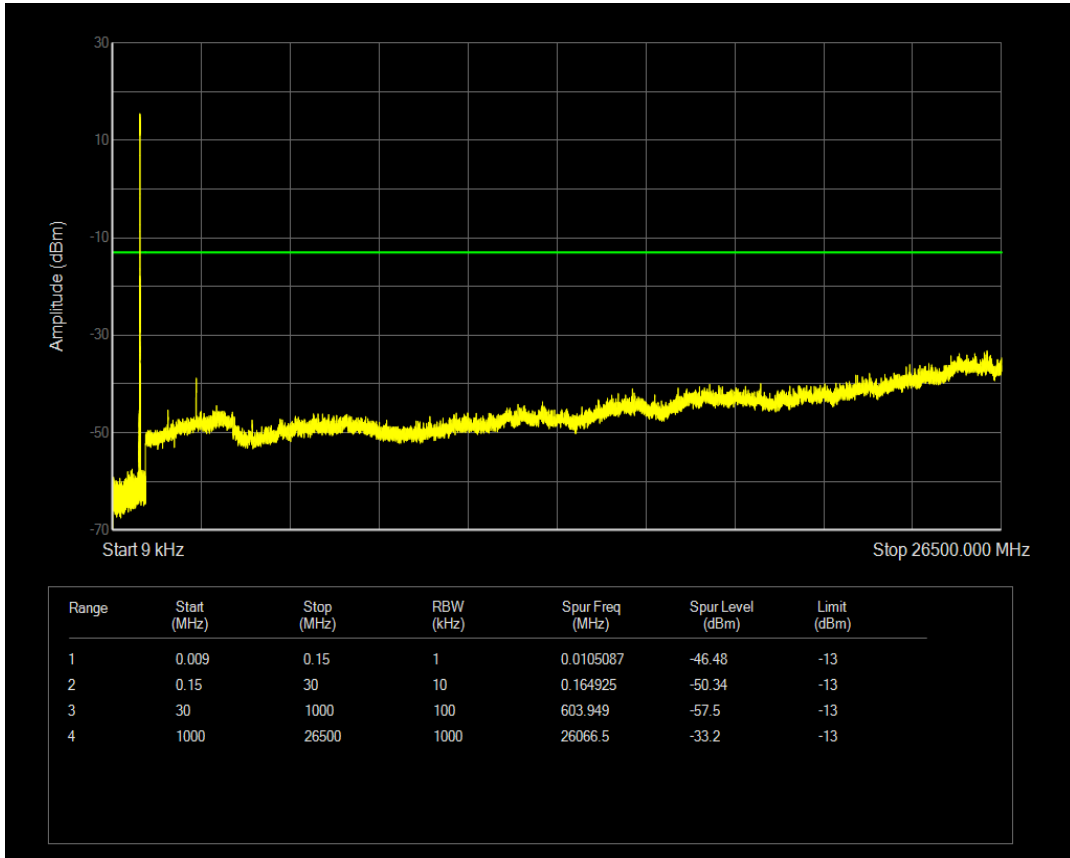

Band5 QAM16 BW=3MHz Channel=20635 RB Size=1 Position=#0

Band5 QAM16 BW=3MHz Channel=20635 RB Size=15 Position=#0

Band5 QPSK BW=5MHz Channel=20425 RB Size=1 Position=#0

Band5 QPSK BW=5MHz Channel=20425 RB Size=25 Position=#0

Band5 QAM16 BW=5MHz Channel=20425 RB Size=1 Position=#0

Band5 QAM16 BW=5MHz Channel=20425 RB Size=25 Position=#0

Band5 QPSK BW=5MHz Channel=20525 RB Size=1 Position=#0

Band5 QPSK BW=5MHz Channel=20525 RB Size=25 Position=#0

Band5 QAM16 BW=5MHz Channel=20525 RB Size=1 Position=#0

Band5 QAM16 BW=5MHz Channel=20525 RB Size=25 Position=#0

Band5 QPSK BW=5MHz Channel=20625 RB Size=1 Position=#0

Band5 QPSK BW=5MHz Channel=20625 RB Size=25 Position=#0