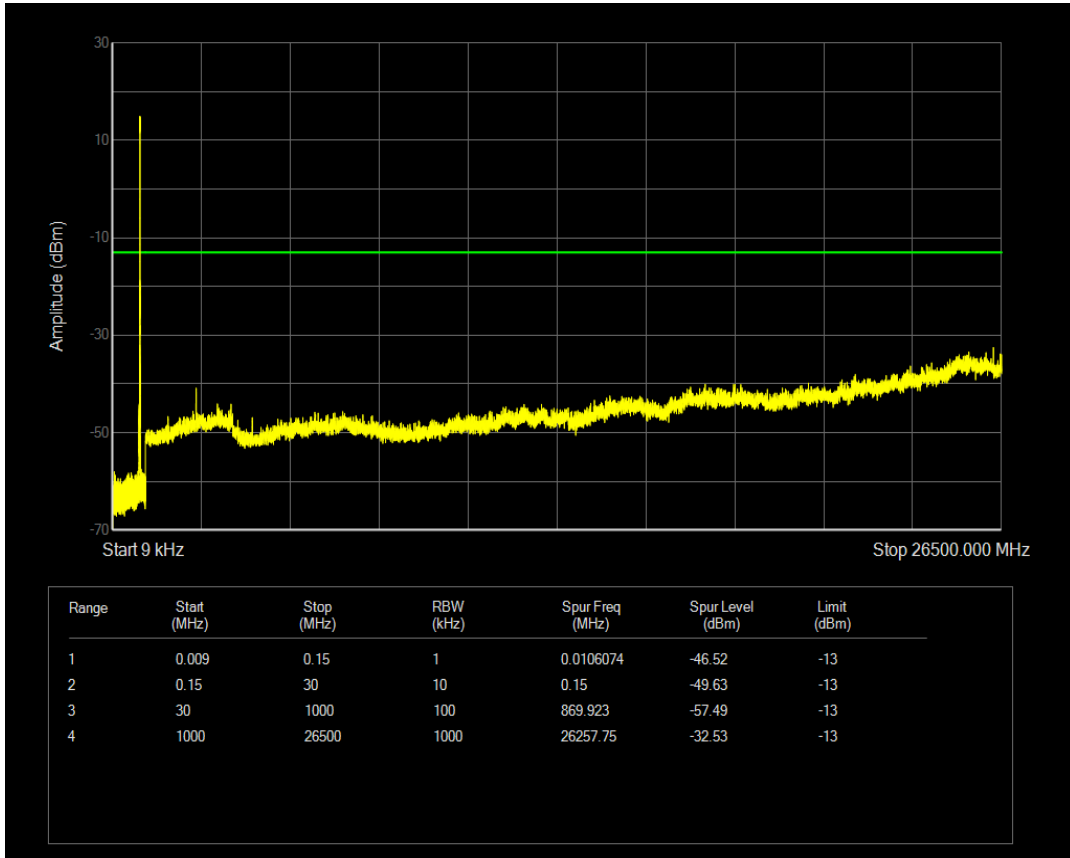

Band5 QAM16 BW=3MHz Channel=20635 RB Size=1 Position=#0

Band5 QAM16 BW=3MHz Channel=20635 RB Size=15 Position=#0

Band5 QPSK BW=5MHz Channel=20425 RB Size=1 Position=#0

Band5 QPSK BW=5MHz Channel=20425 RB Size=25 Position=#0

Band5 QAM16 BW=5MHz Channel=20425 RB Size=1 Position=#0

Band5 QAM16 BW=5MHz Channel=20425 RB Size=25 Position=#0

Band5 QPSK BW=5MHz Channel=20525 RB Size=1 Position=#0

Band5 QPSK BW=5MHz Channel=20525 RB Size=25 Position=#0

Band5 QAM16 BW=5MHz Channel=20525 RB Size=1 Position=#0

Band5 QAM16 BW=5MHz Channel=20525 RB Size=25 Position=#0

Band5 QPSK BW=5MHz Channel=20625 RB Size=1 Position=#0

Band5 QPSK BW=5MHz Channel=20625 RB Size=25 Position=#0