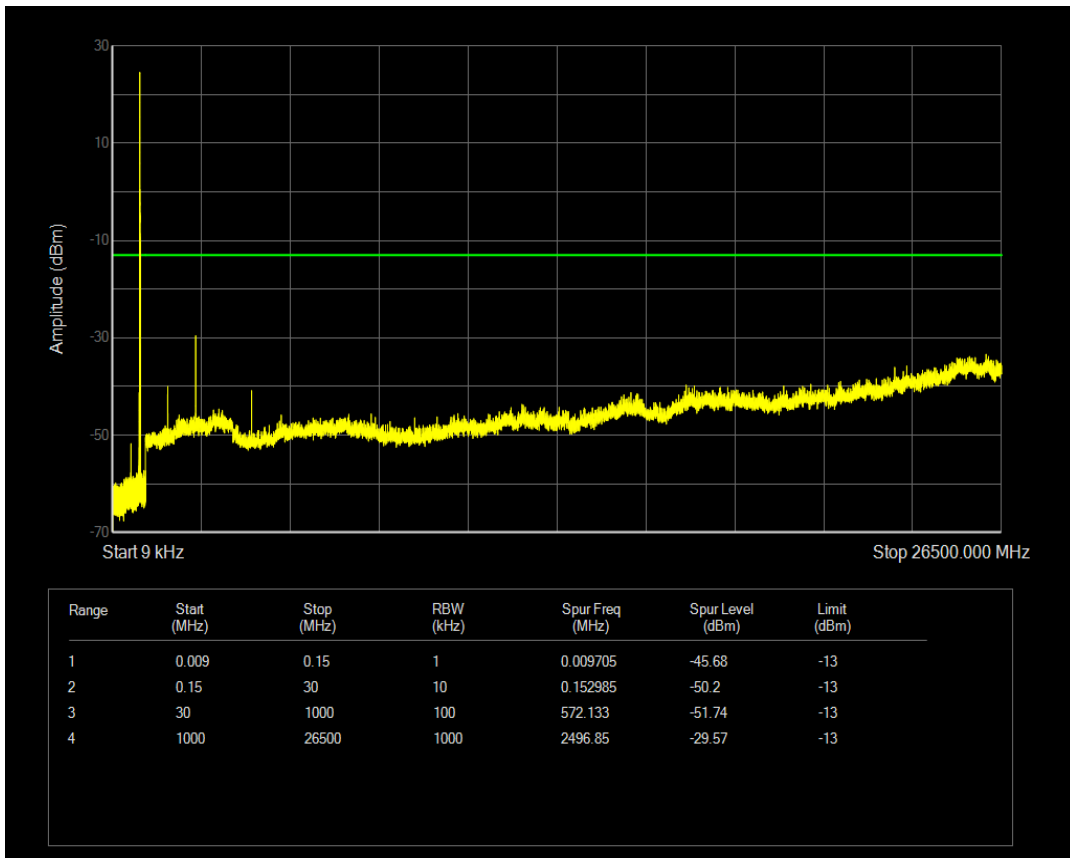

Band5 QAM16 BW=5MHz Channel=20525 RB Size=1 Position=#0

Band5 QAM16 BW=5MHz Channel=20525 RB Size=25 Position=#0

Band5 QPSK BW=5MHz Channel=20625 RB Size=1 Position=#0

Band5 QPSK BW=5MHz Channel=20625 RB Size=25 Position=#0

Band5 QAM16 BW=5MHz Channel=20625 RB Size=1 Position=#0

Band5 QAM16 BW=5MHz Channel=20625 RB Size=25 Position=#0

Band5 QPSK BW=10MHz Channel=20450 RB Size=1 Position=#0

Band5 QPSK BW=10MHz Channel=20450 RB Size=50 Position=#0

Band5 QAM16 BW=10MHz Channel=20450 RB Size=1 Position=#0

Band5 QAM16 BW=10MHz Channel=20450 RB Size=50 Position=#0

Band5 QPSK BW=10MHz Channel=20525 RB Size=1 Position=#0

Band5 QPSK BW=10MHz Channel=20525 RB Size=50 Position=#0