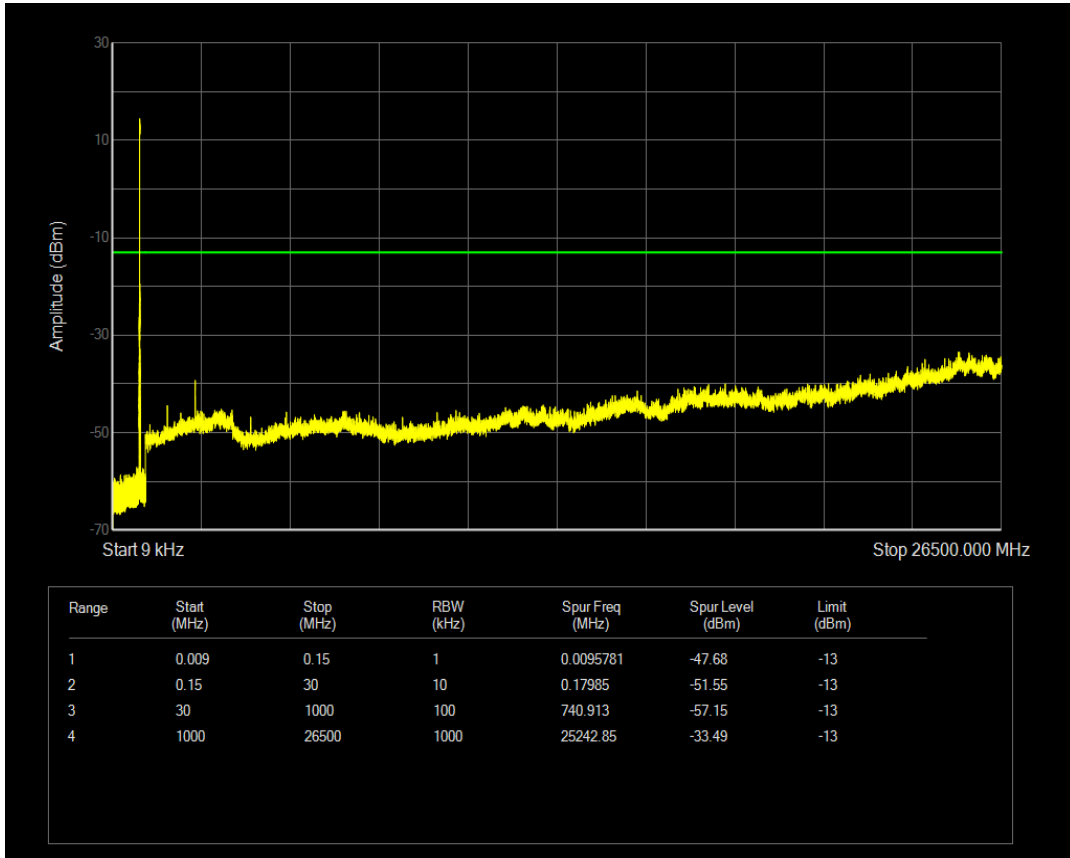

Band5 QAM16 BW=3MHz Channel=20525 RB Size=1 Position=#0

Band5 QAM16 BW=3MHz Channel=20525 RB Size=15 Position=#0

Band5 QPSK BW=3MHz Channel=20635 RB Size=1 Position=#0

Band5 QPSK BW=3MHz Channel=20635 RB Size=15 Position=#0

Band5 QAM16 BW=3MHz Channel=20635 RB Size=1 Position=#0

Band5 QAM16 BW=3MHz Channel=20635 RB Size=15 Position=#0

Band5 QPSK BW=5MHz Channel=20425 RB Size=1 Position=#0

Band5 QPSK BW=5MHz Channel=20425 RB Size=25 Position=#0

Band5 QAM16 BW=5MHz Channel=20425 RB Size=1 Position=#0

Band5 QAM16 BW=5MHz Channel=20425 RB Size=25 Position=#0

Band5 QPSK BW=5MHz Channel=20525 RB Size=1 Position=#0

Band5 QPSK BW=5MHz Channel=20525 RB Size=25 Position=#0