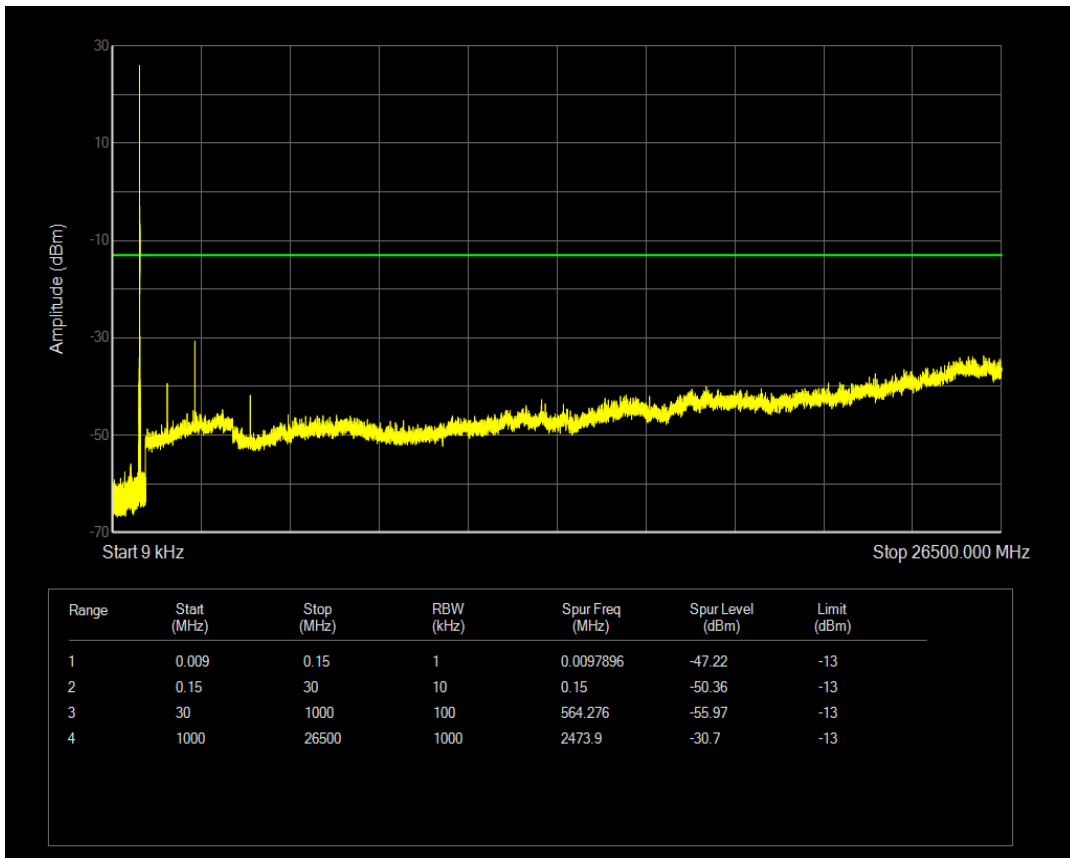

Band5 QAM16 BW=3MHz Channel=20635 RB Size=1 Position=#0

Band5 QAM16 BW=3MHz Channel=20635 RB Size=15 Position=#0

Band5 QPSK BW=5MHz Channel=20425 RB Size=1 Position=#0

Band5 QPSK BW=5MHz Channel=20425 RB Size=25 Position=#0

Band5 QAM16 BW=5MHz Channel=20425 RB Size=1 Position=#0

Band5 QAM16 BW=5MHz Channel=20425 RB Size=25 Position=#0

Band5 QPSK BW=5MHz Channel=20525 RB Size=1 Position=#0

Band5 QPSK BW=5MHz Channel=20525 RB Size=25 Position=#0