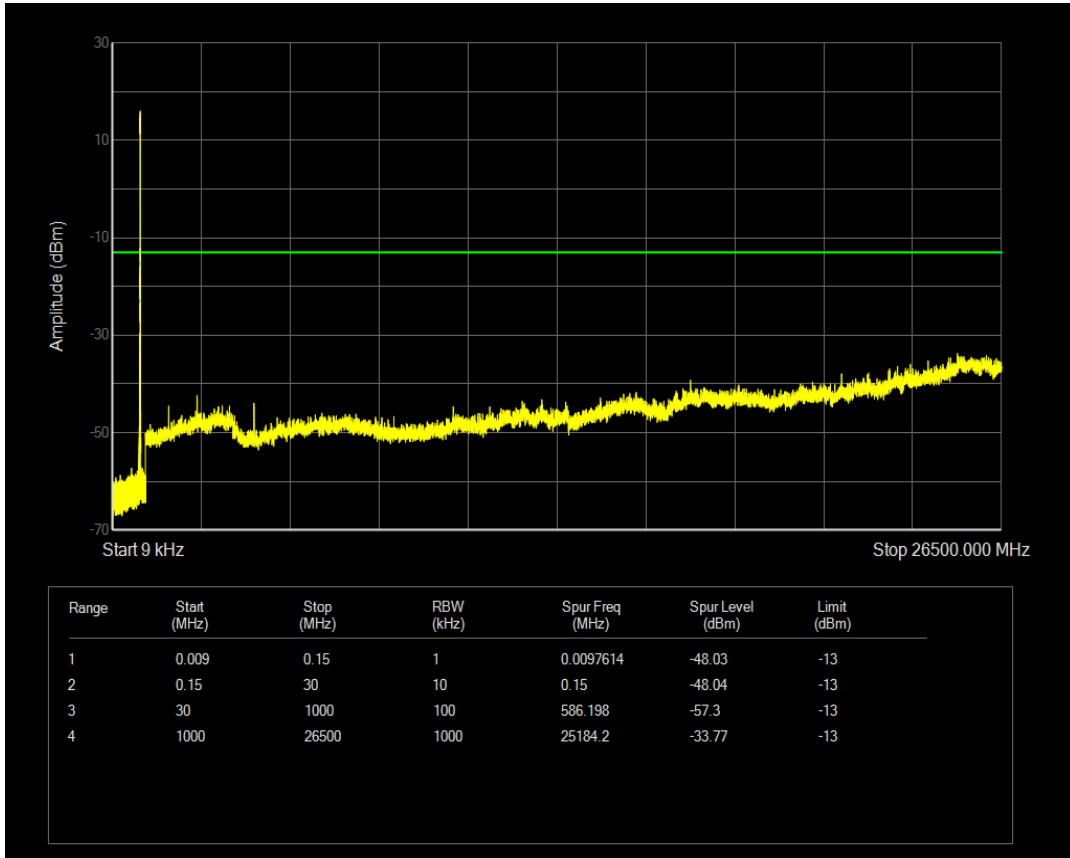

Band5 QAM16 BW=5MHz Channel=20425 RB Size=1 Position=#0

Band5 QAM16 BW=5MHz Channel=20425 RB Size=25 Position=#0

Band5 QPSK BW=5MHz Channel=20525 RB Size=1 Position=#0

Band5 QPSK BW=5MHz Channel=20525 RB Size=25 Position=#0

Band5 QAM16 BW=5MHz Channel=20525 RB Size=1 Position=#0

Band5 QAM16 BW=5MHz Channel=20525 RB Size=25 Position=#0

Band5 QPSK BW=5MHz Channel=20625 RB Size=1 Position=#0

Band5 QPSK BW=5MHz Channel=20625 RB Size=25 Position=#0

Band5 QAM16 BW=5MHz Channel=20625 RB Size=1 Position=#0

Band5 QAM16 BW=5MHz Channel=20625 RB Size=25 Position=#0

Band5 QPSK BW=10MHz Channel=20450 RB Size=1 Position=#0

Band5 QPSK BW=10MHz Channel=20450 RB Size=50 Position=#0