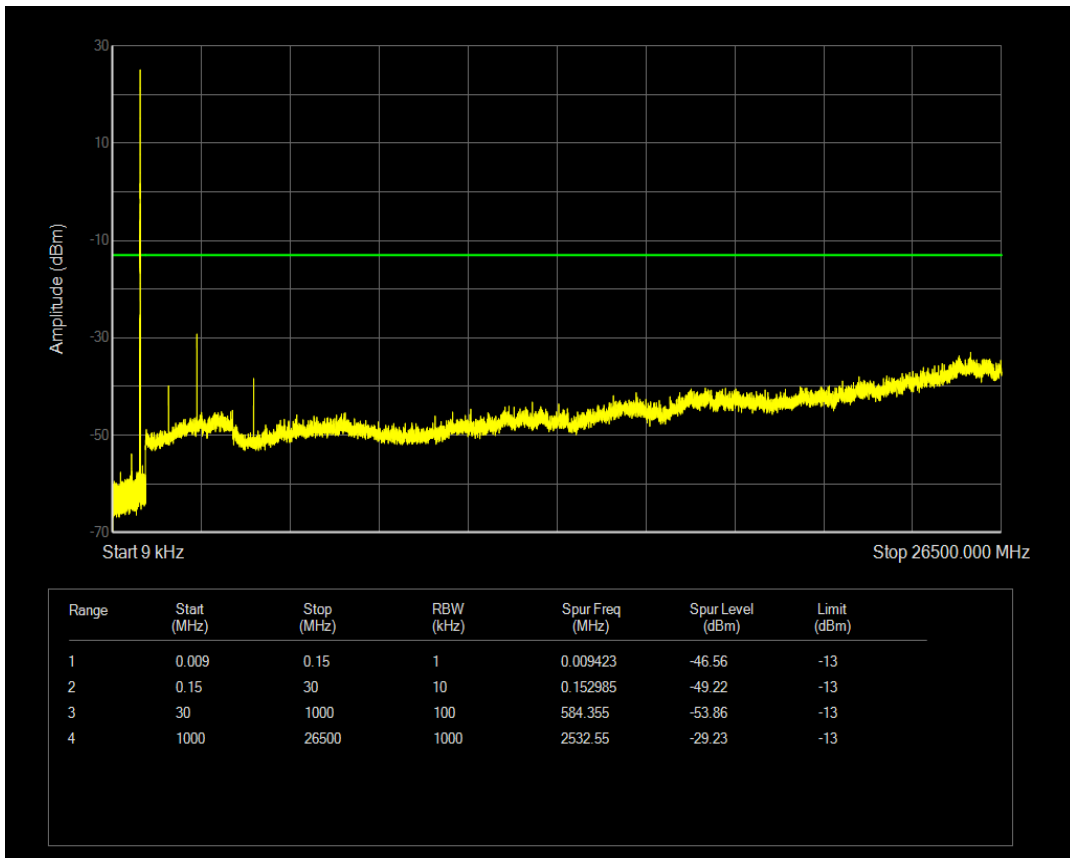

Band5 QAM16 BW=5MHz Channel=20525 RB Size=1 Position=#0

Band5 QAM16 BW=5MHz Channel=20525 RB Size=25 Position=#0

Band5 QPSK BW=5MHz Channel=20625 RB Size=1 Position=#0

Band5 QPSK BW=5MHz Channel=20625 RB Size=25 Position=#0

Band5 QAM16 BW=5MHz Channel=20625 RB Size=1 Position=#0

Band5 QAM16 BW=5MHz Channel=20625 RB Size=25 Position=#0

Band5 QPSK BW=10MHz Channel=20450 RB Size=1 Position=#0

Band5 QPSK BW=10MHz Channel=20450 RB Size=50 Position=#0