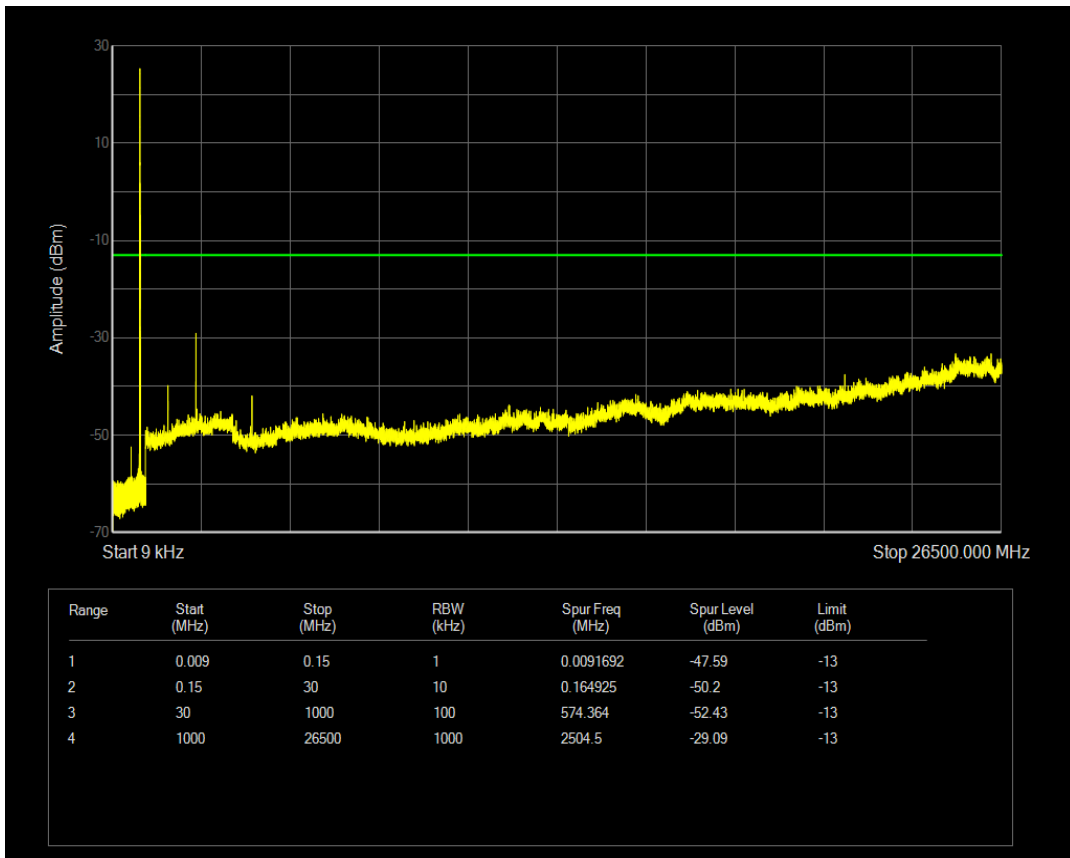

Band5 QAM16 BW=3MHz Channel=20635 RB Size=1 Position=#0

Band5 QAM16 BW=3MHz Channel=20635 RB Size=15 Position=#0

Band5 QPSK BW=5MHz Channel=20425 RB Size=1 Position=#0

Band5 QPSK BW=5MHz Channel=20425 RB Size=25 Position=#0

Band5 QAM16 BW=5MHz Channel=20425 RB Size=1 Position=#0

Band5 QAM16 BW=5MHz Channel=20425 RB Size=25 Position=#0

Band5 QPSK BW=5MHz Channel=20525 RB Size=1 Position=#0

Band5 QPSK BW=5MHz Channel=20525 RB Size=25 Position=#0