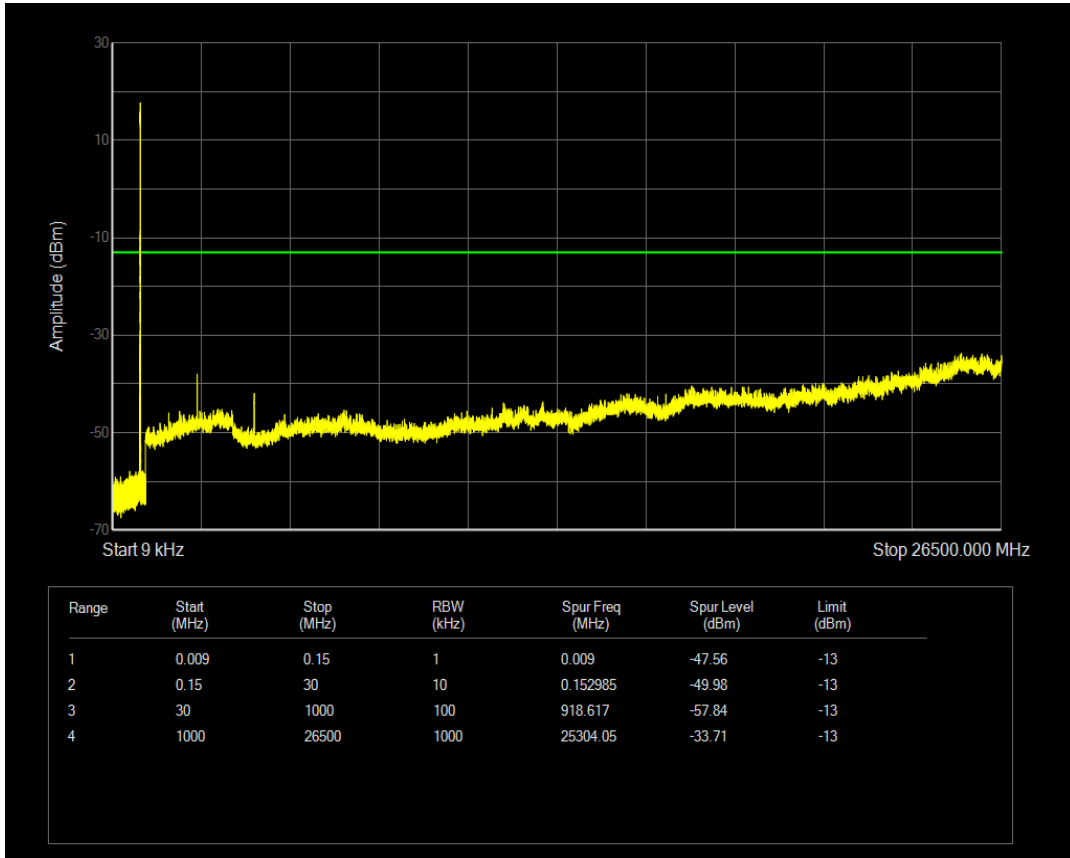

Band5 QAM16 BW=3MHz Channel=20415 RB Size=1 Position=#0

Band5 QAM16 BW=3MHz Channel=20415 RB Size=15 Position=#0

Band5 QPSK BW=3MHz Channel=20525 RB Size=1 Position=#0

Band5 QPSK BW=3MHz Channel=20525 RB Size=15 Position=#0

Band5 QAM16 BW=3MHz Channel=20525 RB Size=1 Position=#0

Band5 QAM16 BW=3MHz Channel=20525 RB Size=15 Position=#0

Band5 QPSK BW=3MHz Channel=20635 RB Size=1 Position=#0

Band5 QPSK BW=3MHz Channel=20635 RB Size=15 Position=#0

Band5 QAM16 BW=3MHz Channel=20635 RB Size=1 Position=#0

Band5 QAM16 BW=3MHz Channel=20635 RB Size=15 Position=#0

Band5 QPSK BW=5MHz Channel=20425 RB Size=1 Position=#0

Band5 QPSK BW=5MHz Channel=20425 RB Size=25 Position=#0

Band5 QAM16 BW=5MHz Channel=20425 RB Size=1 Position=#0

Band5 QAM16 BW=5MHz Channel=20425 RB Size=25 Position=#0

Band5 QPSK BW=5MHz Channel=20525 RB Size=1 Position=#0

Band5 QPSK BW=5MHz Channel=20525 RB Size=25 Position=#0