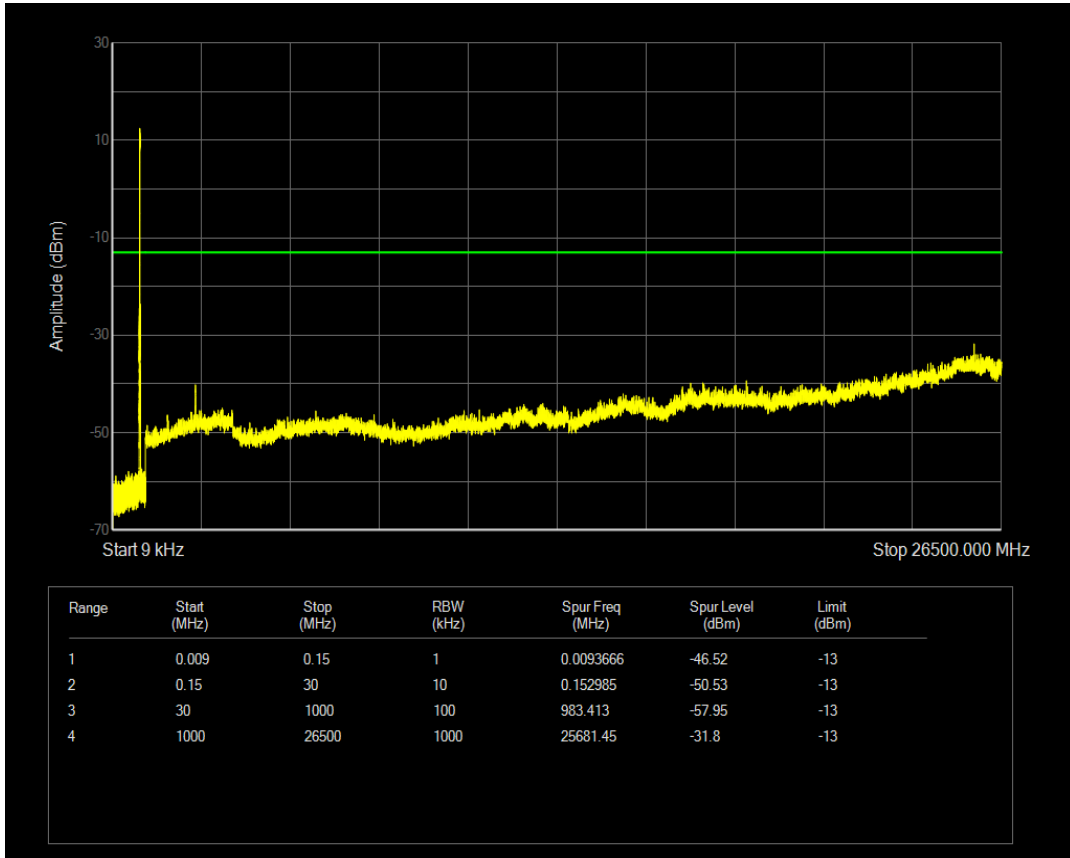

Band5 QAM16 BW=5MHz Channel=20525 RB Size=1 Position=#0

Band5 QAM16 BW=5MHz Channel=20525 RB Size=25 Position=#0

Band5 QPSK BW=5MHz Channel=20625 RB Size=1 Position=#0

Band5 QPSK BW=5MHz Channel=20625 RB Size=25 Position=#0

Band5 QAM16 BW=5MHz Channel=20625 RB Size=1 Position=#0

Band5 QAM16 BW=5MHz Channel=20625 RB Size=25 Position=#0

Band5 QPSK BW=10MHz Channel=20450 RB Size=1 Position=#0

Band5 QPSK BW=10MHz Channel=20450 RB Size=50 Position=#0

Band5 QAM16 BW=10MHz Channel=20450 RB Size=1 Position=#0

Band5 QAM16 BW=10MHz Channel=20450 RB Size=50 Position=#0

Band5 QPSK BW=10MHz Channel=20525 RB Size=1 Position=#0

Band5 QPSK BW=10MHz Channel=20525 RB Size=50 Position=#0