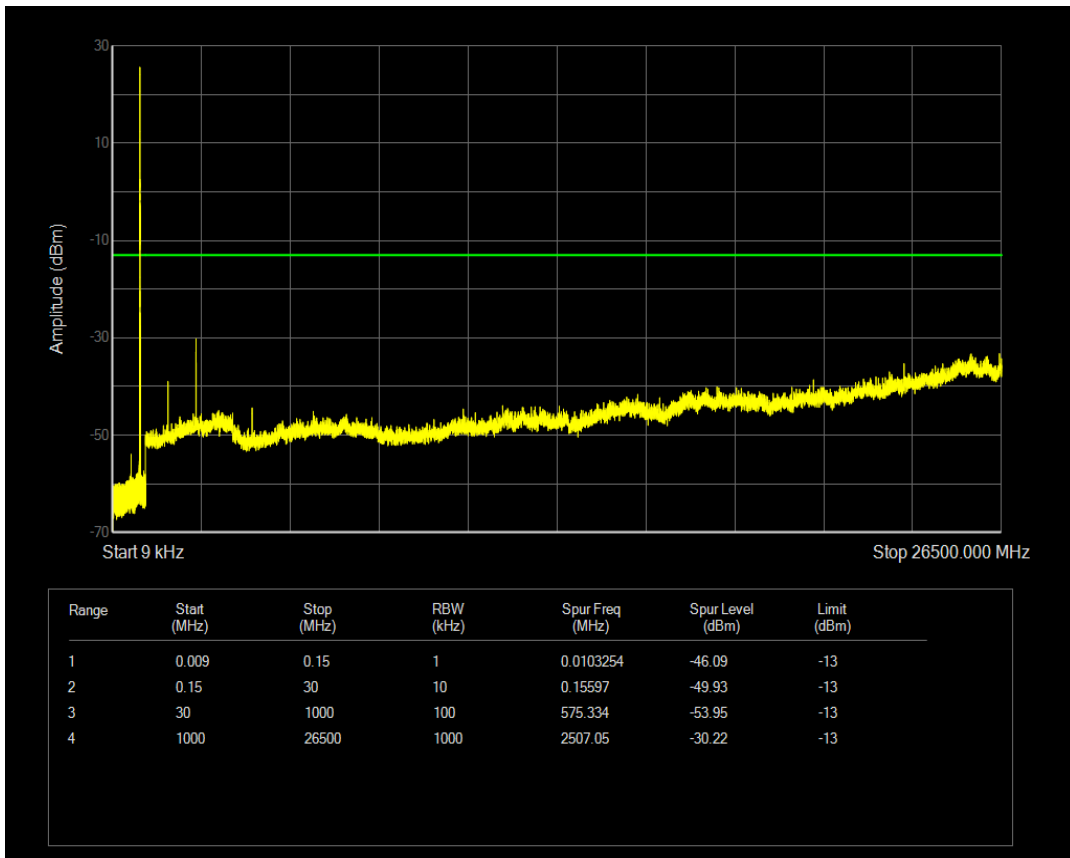

Band5 QAM16 BW=3MHz Channel=20415 RB Size=1 Position=#0

Band5 QAM16 BW=3MHz Channel=20415 RB Size=15 Position=#0

Band5 QPSK BW=3MHz Channel=20525 RB Size=1 Position=#0

Band5 QPSK BW=3MHz Channel=20525 RB Size=15 Position=#0

Band5 QAM16 BW=3MHz Channel=20525 RB Size=1 Position=#0

Band5 QAM16 BW=3MHz Channel=20525 RB Size=15 Position=#0

Band5 QPSK BW=3MHz Channel=20635 RB Size=1 Position=#0

Band5 QPSK BW=3MHz Channel=20635 RB Size=15 Position=#0

Band5 QAM16 BW=3MHz Channel=20635 RB Size=1 Position=#0

Band5 QAM16 BW=3MHz Channel=20635 RB Size=15 Position=#0

Band5 QPSK BW=5MHz Channel=20425 RB Size=1 Position=#0

Band5 QPSK BW=5MHz Channel=20425 RB Size=25 Position=#0