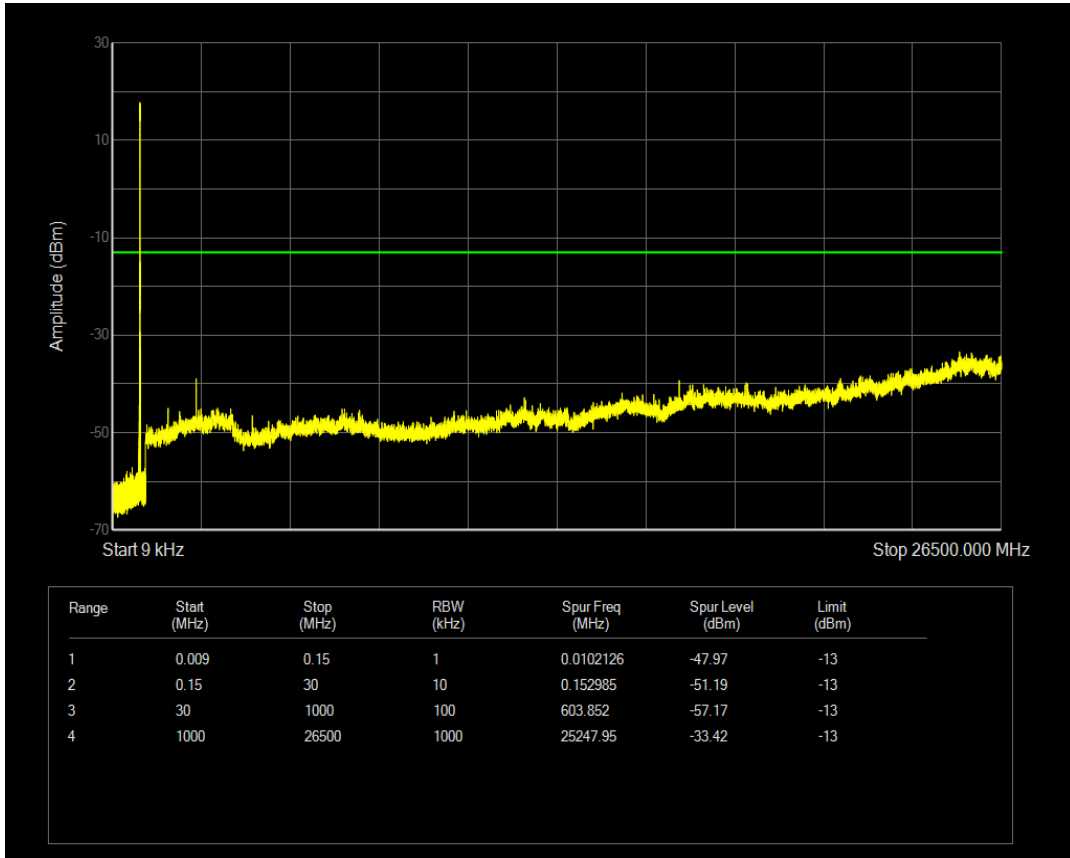

Band5 QAM16 BW=3MHz Channel=20415 RB Size=1 Position=#0

Band5 QAM16 BW=3MHz Channel=20415 RB Size=15 Position=#0

Band5 QPSK BW=3MHz Channel=20525 RB Size=1 Position=#0

Band5 QPSK BW=3MHz Channel=20525 RB Size=15 Position=#0

Band5 QAM16 BW=3MHz Channel=20525 RB Size=1 Position=#0

Band5 QAM16 BW=3MHz Channel=20525 RB Size=15 Position=#0

Band5 QPSK BW=3MHz Channel=20635 RB Size=1 Position=#0

Band5 QPSK BW=3MHz Channel=20635 RB Size=15 Position=#0

Band5 QAM16 BW=3MHz Channel=20635 RB Size=1 Position=#0

Band5 QAM16 BW=3MHz Channel=20635 RB Size=15 Position=#0

Band5 QPSK BW=5MHz Channel=20425 RB Size=1 Position=#0

Band5 QPSK BW=5MHz Channel=20425 RB Size=25 Position=#0