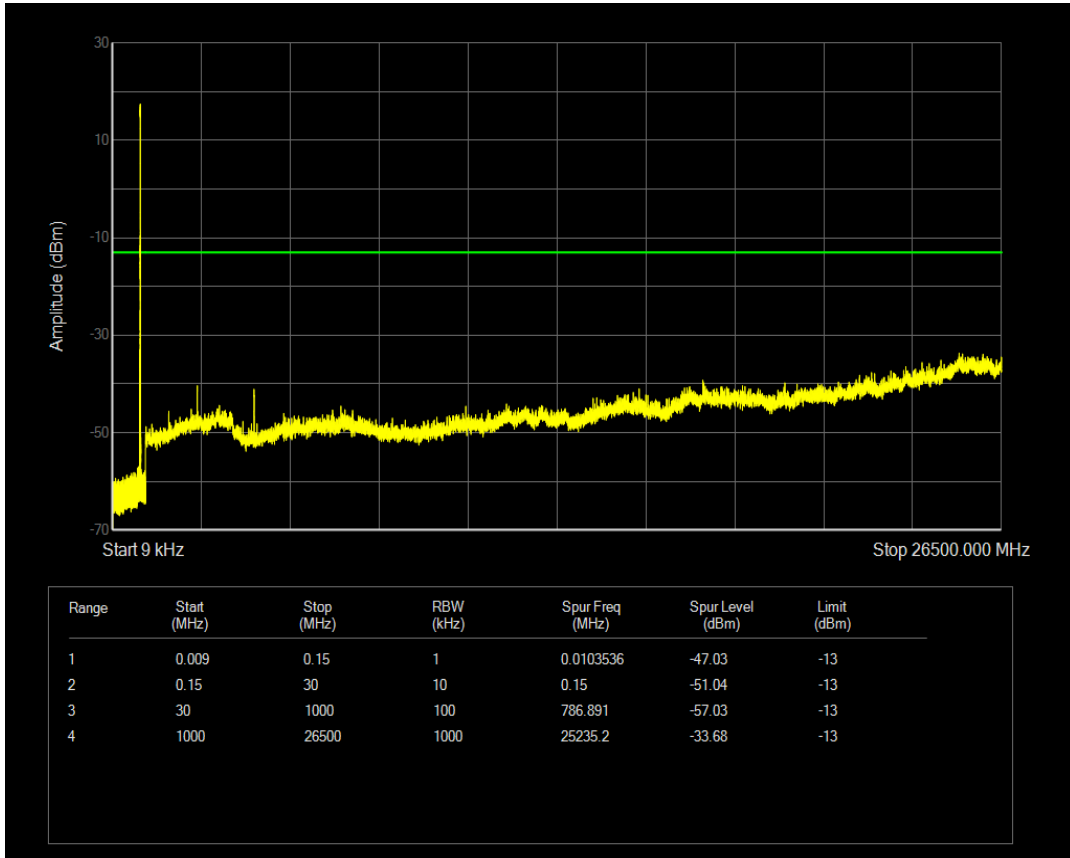

Band5 QAM16 BW=3MHz Channel=20415 RB Size=1 Position=#0

Band5 QAM16 BW=3MHz Channel=20415 RB Size=15 Position=#0

Band5 QPSK BW=3MHz Channel=20525 RB Size=1 Position=#0

Band5 QPSK BW=3MHz Channel=20525 RB Size=15 Position=#0

Band5 QAM16 BW=3MHz Channel=20525 RB Size=1 Position=#0

Band5 QAM16 BW=3MHz Channel=20525 RB Size=15 Position=#0

Band5 QPSK BW=3MHz Channel=20635 RB Size=1 Position=#0

Band5 QPSK BW=3MHz Channel=20635 RB Size=15 Position=#0

Band5 QAM16 BW=3MHz Channel=20635 RB Size=1 Position=#0

Band5 QAM16 BW=3MHz Channel=20635 RB Size=15 Position=#0

Band5 QPSK BW=5MHz Channel=20425 RB Size=1 Position=#0

Band5 QPSK BW=5MHz Channel=20425 RB Size=25 Position=#0

Band5 QAM16 BW=5MHz Channel=20425 RB Size=1 Position=#0

Band5 QAM16 BW=5MHz Channel=20425 RB Size=25 Position=#0

Band5 QPSK BW=5MHz Channel=20525 RB Size=1 Position=#0

Band5 QPSK BW=5MHz Channel=20525 RB Size=25 Position=#0