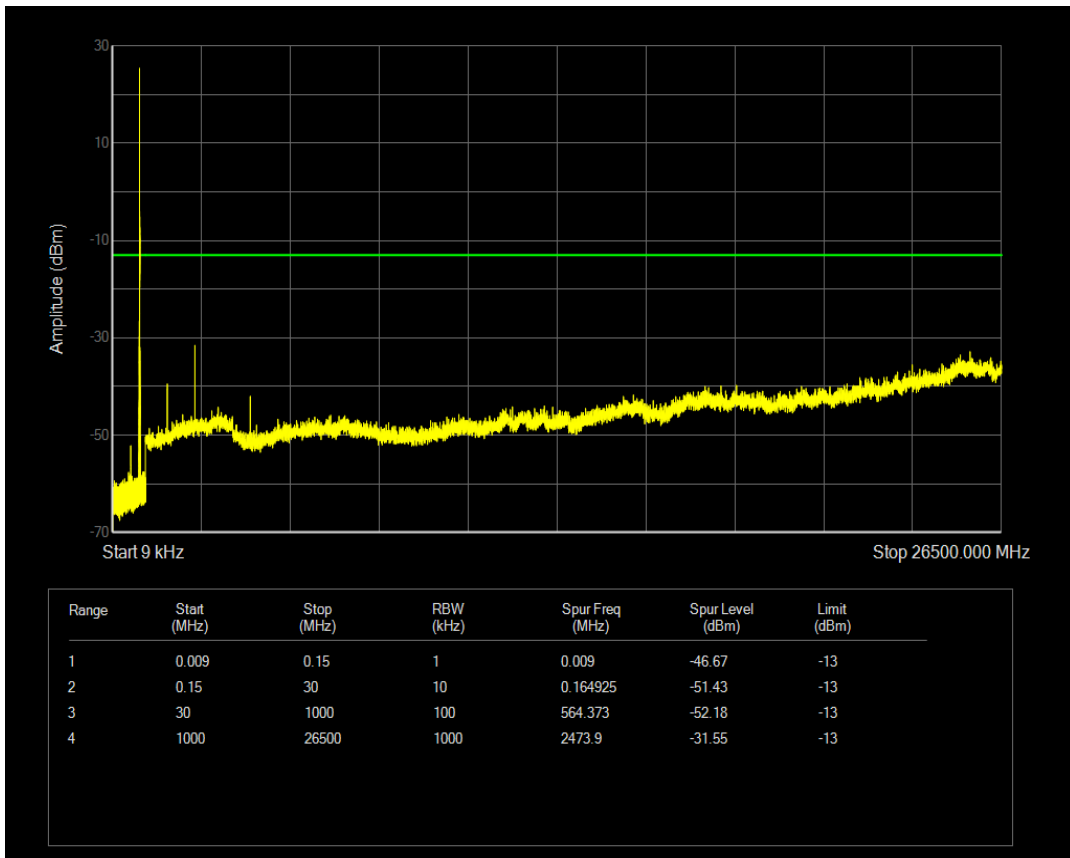

Band5 QAM16 BW=3MHz Channel=20415 RB Size=1 Position=#0

Band5 QAM16 BW=3MHz Channel=20415 RB Size=15 Position=#0

Band5 QPSK BW=3MHz Channel=20525 RB Size=1 Position=#0

Band5 QPSK BW=3MHz Channel=20525 RB Size=15 Position=#0

Band5 QAM16 BW=3MHz Channel=20525 RB Size=1 Position=#0

Band5 QAM16 BW=3MHz Channel=20525 RB Size=15 Position=#0

Band5 QPSK BW=3MHz Channel=20635 RB Size=1 Position=#0

Band5 QPSK BW=3MHz Channel=20635 RB Size=15 Position=#0

Band5 QAM16 BW=3MHz Channel=20635 RB Size=1 Position=#0

Band5 QAM16 BW=3MHz Channel=20635 RB Size=15 Position=#0

Band5 QPSK BW=5MHz Channel=20425 RB Size=1 Position=#0

Band5 QPSK BW=5MHz Channel=20425 RB Size=25 Position=#0