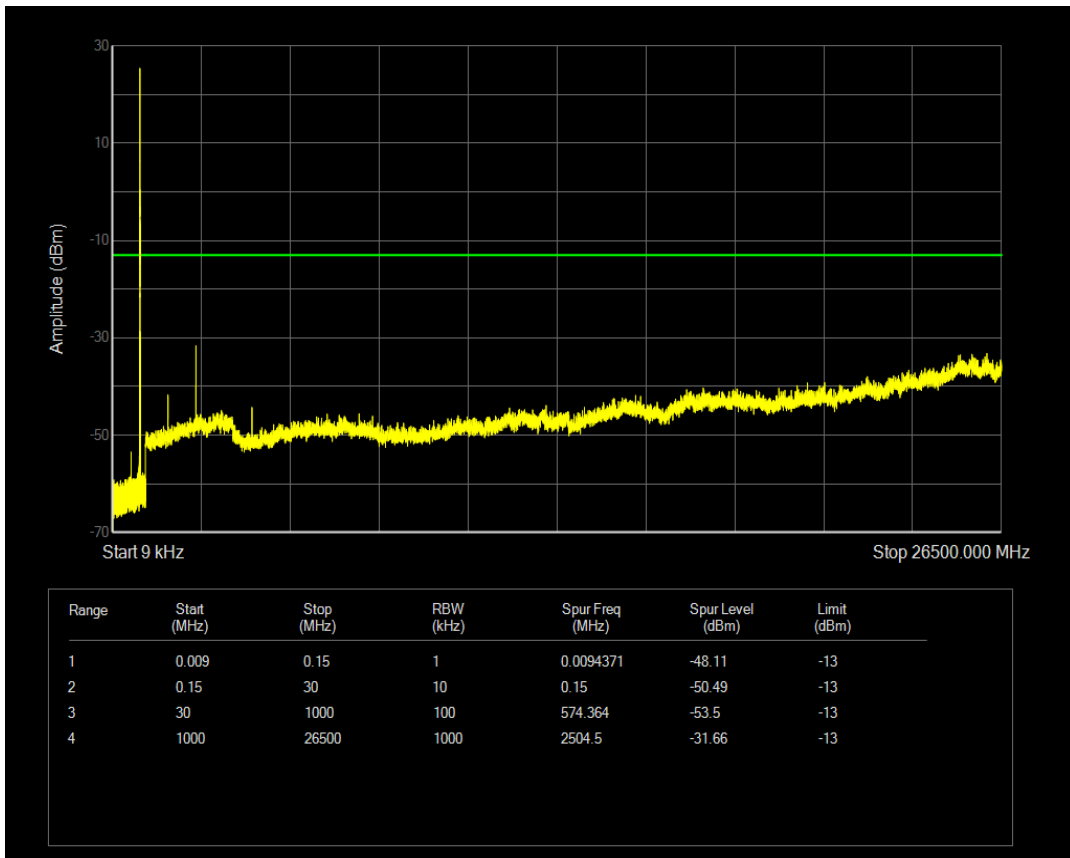

Band5 QAM16 BW=5MHz Channel=20425 RB Size=1 Position=#0

Band5 QAM16 BW=5MHz Channel=20425 RB Size=25 Position=#0

Band5 QPSK BW=5MHz Channel=20525 RB Size=1 Position=#0

Band5 QPSK BW=5MHz Channel=20525 RB Size=25 Position=#0

Band5 QAM16 BW=5MHz Channel=20525 RB Size=1 Position=#0

Band5 QAM16 BW=5MHz Channel=20525 RB Size=25 Position=#0

Band5 QPSK BW=5MHz Channel=20625 RB Size=1 Position=#0

Band5 QPSK BW=5MHz Channel=20625 RB Size=25 Position=#0