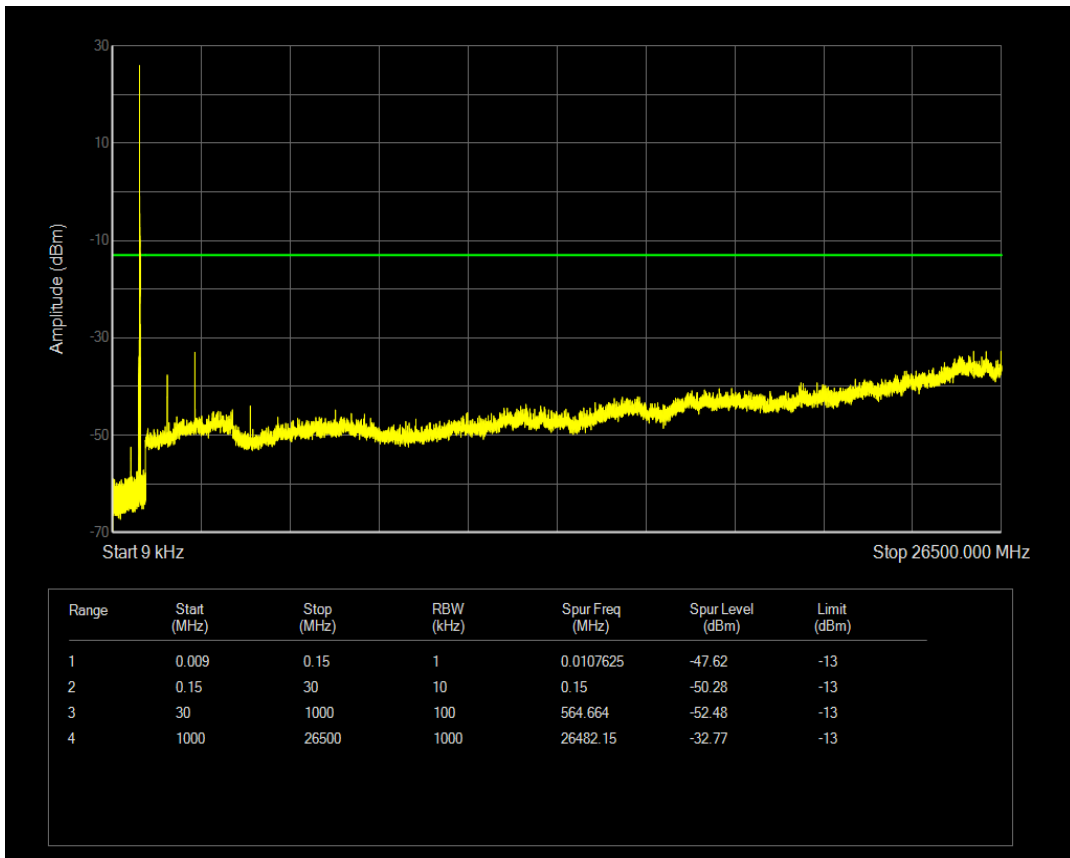

Band5 QAM16 BW=5MHz Channel=20525 RB Size=1 Position=#0

Band5 QAM16 BW=5MHz Channel=20525 RB Size=25 Position=#0

Band5 QPSK BW=5MHz Channel=20625 RB Size=1 Position=#0

Band5 QPSK BW=5MHz Channel=20625 RB Size=25 Position=#0

Band5 QAM16 BW=5MHz Channel=20625 RB Size=1 Position=#0

Band5 QAM16 BW=5MHz Channel=20625 RB Size=25 Position=#0

Band5 QPSK BW=10MHz Channel=20450 RB Size=1 Position=#0

Band5 QPSK BW=10MHz Channel=20450 RB Size=50 Position=#0

Band5 QAM16 BW=10MHz Channel=20450 RB Size=1 Position=#0

Band5 QAM16 BW=10MHz Channel=20450 RB Size=50 Position=#0

Band5 QPSK BW=10MHz Channel=20525 RB Size=1 Position=#0

Band5 QPSK BW=10MHz Channel=20525 RB Size=50 Position=#0