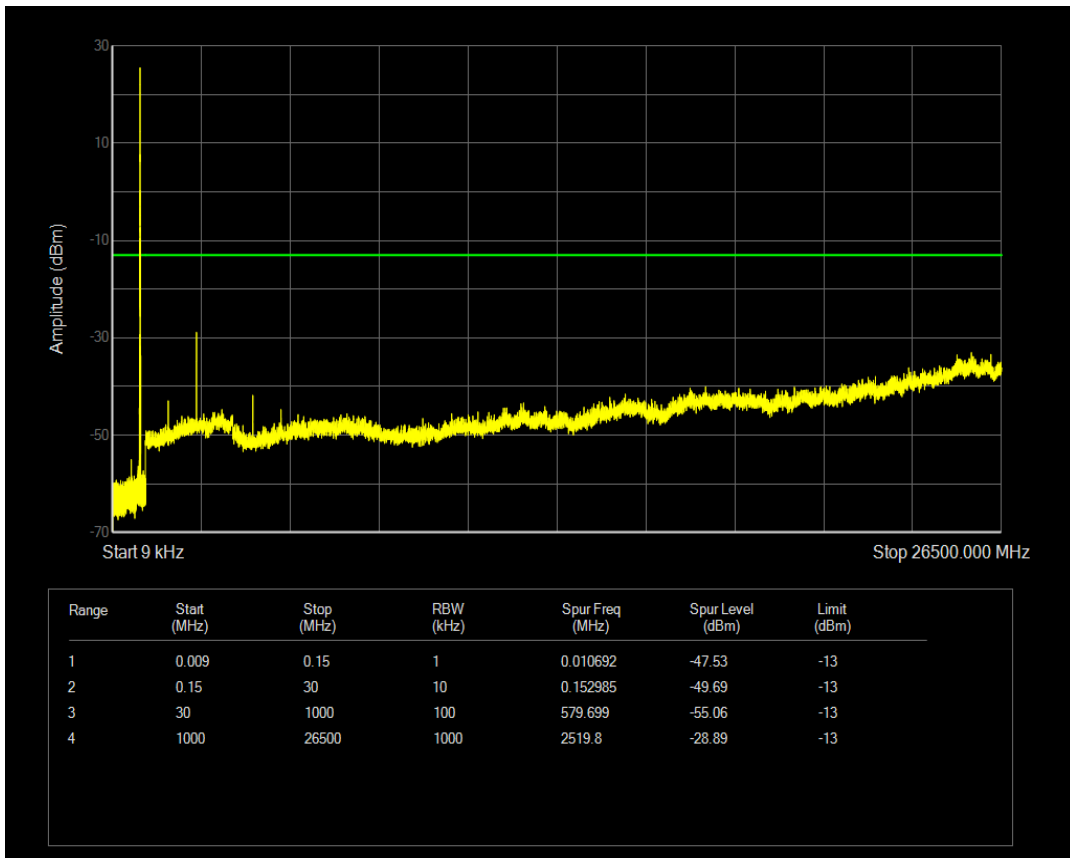

Band5 QAM16 BW=10MHz Channel=20450 RB Size=1 Position=#0

Band5 QAM16 BW=10MHz Channel=20450 RB Size=50 Position=#0

Band5 QPSK BW=10MHz Channel=20525 RB Size=1 Position=#0

Band5 QPSK BW=10MHz Channel=20525 RB Size=50 Position=#0

Band5 QAM16 BW=10MHz Channel=20525 RB Size=1 Position=#0

Band5 QAM16 BW=10MHz Channel=20525 RB Size=50 Position=#0

Band5 QPSK BW=10MHz Channel=20600 RB Size=1 Position=#0

Band5 QPSK BW=10MHz Channel=20600 RB Size=50 Position=#0

Band5 QAM16 BW=10MHz Channel=20600 RB Size=1 Position=#0

Band5 QAM16 BW=10MHz Channel=20600 RB Size=50 Position=#0