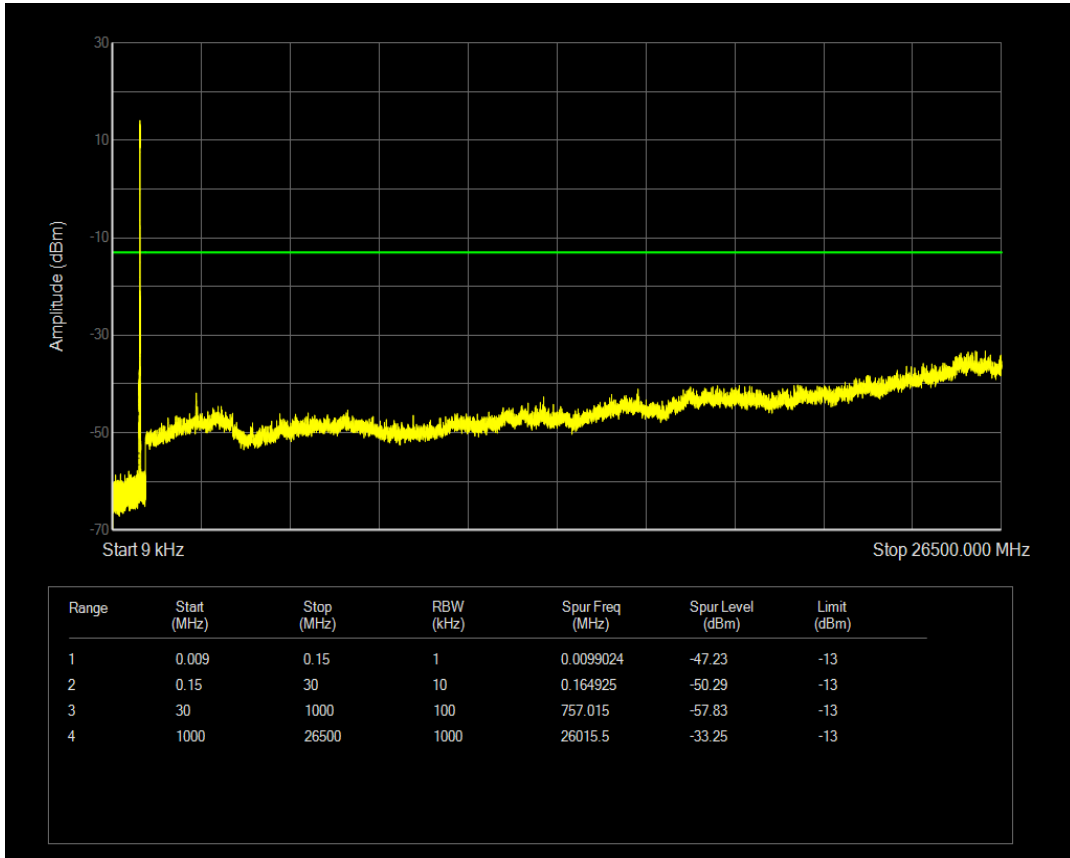

Band5 QAM16 BW=5MHz Channel=20625 RB Size=1 Position=#0

Band5 QAM16 BW=5MHz Channel=20625 RB Size=25 Position=#0

Band5 QPSK BW=10MHz Channel=20450 RB Size=1 Position=#0

Band5 QPSK BW=10MHz Channel=20450 RB Size=50 Position=#0

Band5 QAM16 BW=10MHz Channel=20450 RB Size=1 Position=#0

Band5 QAM16 BW=10MHz Channel=20450 RB Size=50 Position=#0

Band5 QPSK BW=10MHz Channel=20525 RB Size=1 Position=#0

Band5 QPSK BW=10MHz Channel=20525 RB Size=50 Position=#0

Band5 QAM16 BW=10MHz Channel=20525 RB Size=1 Position=#0

Band5 QAM16 BW=10MHz Channel=20525 RB Size=50 Position=#0

Band5 QPSK BW=10MHz Channel=20600 RB Size=1 Position=#0

Band5 QPSK BW=10MHz Channel=20600 RB Size=50 Position=#0