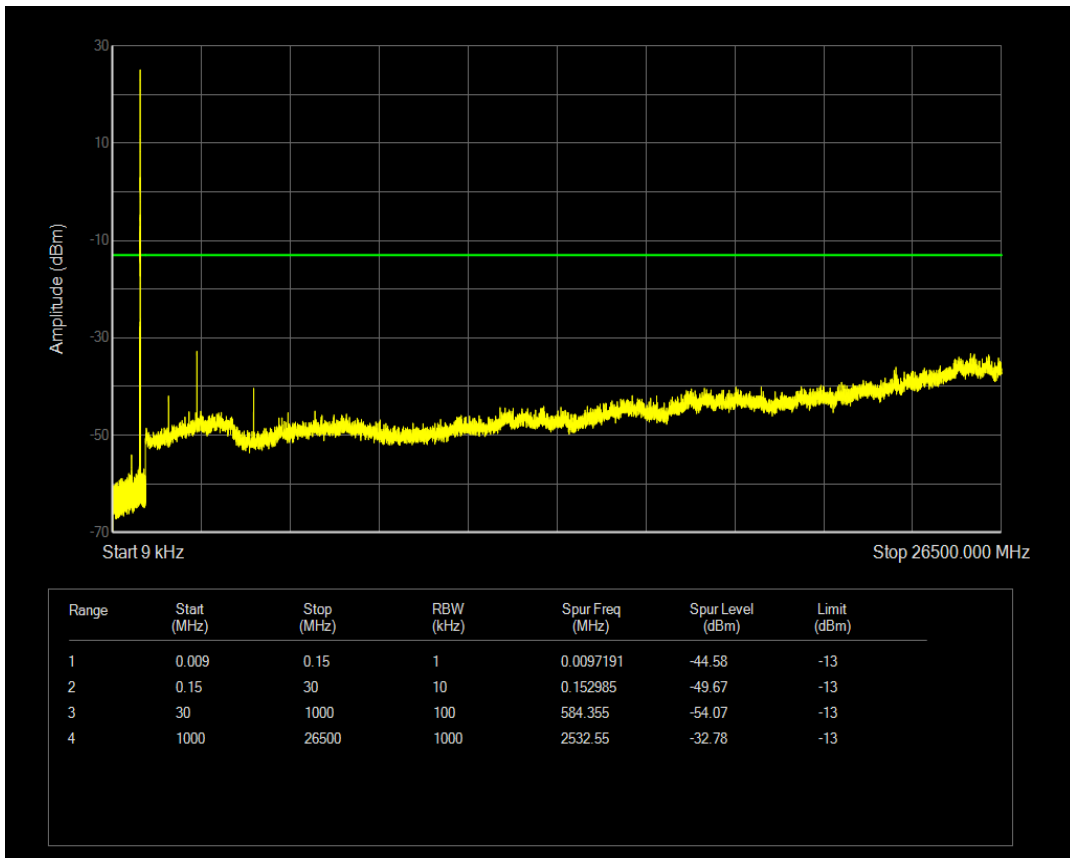

Band5 QAM16 BW=5MHz Channel=20425 RB Size=1 Position=#0

Band5 QAM16 BW=5MHz Channel=20425 RB Size=25 Position=#0

Band5 QPSK BW=5MHz Channel=20525 RB Size=1 Position=#0

Band5 QPSK BW=5MHz Channel=20525 RB Size=25 Position=#0

Band5 QAM16 BW=5MHz Channel=20525 RB Size=1 Position=#0

Band5 QAM16 BW=5MHz Channel=20525 RB Size=25 Position=#0

Band5 QPSK BW=5MHz Channel=20625 RB Size=1 Position=#0

Band5 QPSK BW=5MHz Channel=20625 RB Size=25 Position=#0