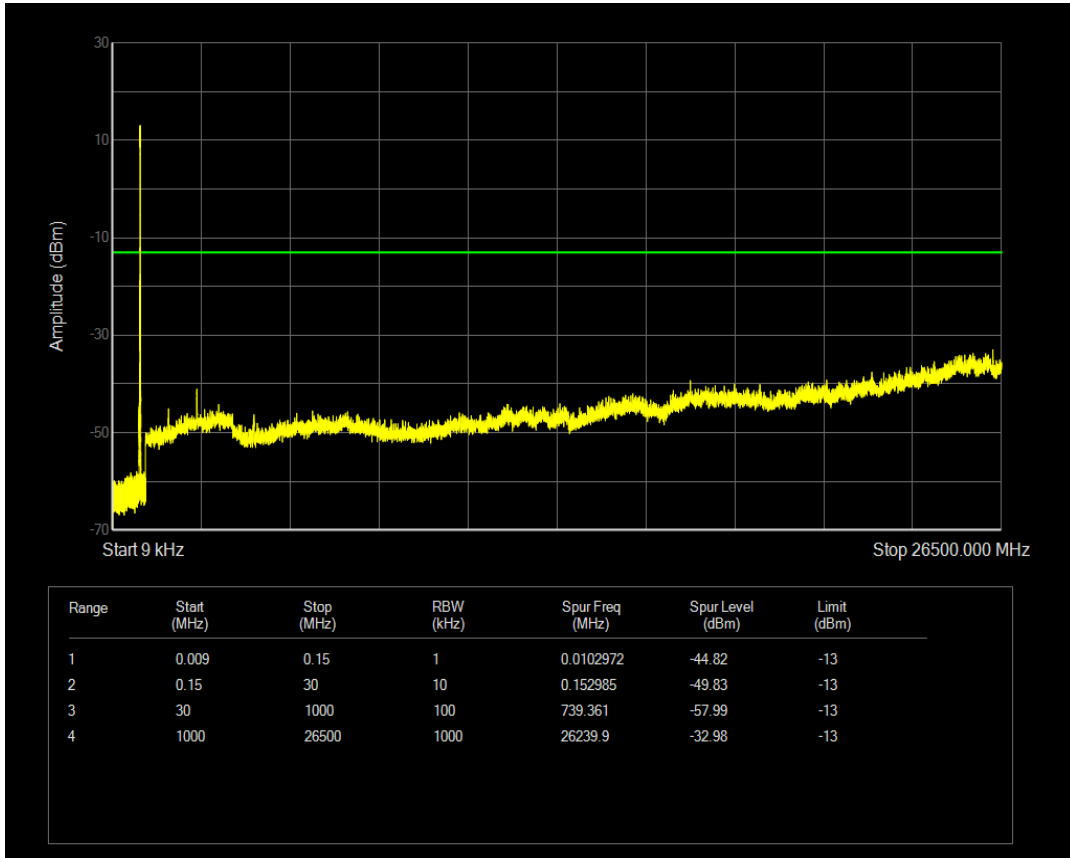

Band5 QAM16 BW=10MHz Channel=20450 RB Size=1 Position=#0

Band5 QAM16 BW=10MHz Channel=20450 RB Size=50 Position=#0

Band5 QPSK BW=10MHz Channel=20525 RB Size=1 Position=#0

Band5 QPSK BW=10MHz Channel=20525 RB Size=50 Position=#0

Band5 QAM16 BW=10MHz Channel=20525 RB Size=1 Position=#0

Band5 QAM16 BW=10MHz Channel=20525 RB Size=50 Position=#0

Band5 QPSK BW=10MHz Channel=20600 RB Size=1 Position=#0

Band5 QPSK BW=10MHz Channel=20600 RB Size=50 Position=#0

Band5 QAM16 BW=10MHz Channel=20600 RB Size=1 Position=#0

Band5 QAM16 BW=10MHz Channel=20600 RB Size=50 Position=#0