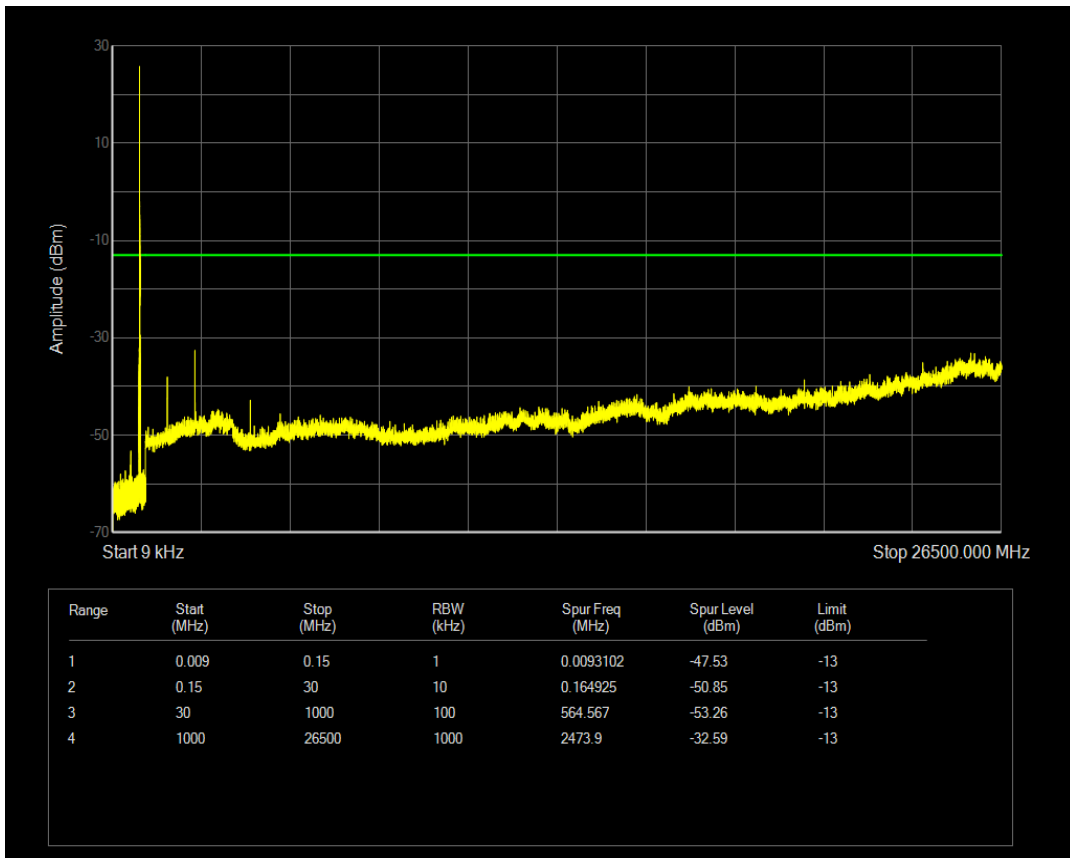

Band5 QAM16 BW=5MHz Channel=20525 RB Size=1 Position=#0

Band5 QAM16 BW=5MHz Channel=20525 RB Size=25 Position=#0

Band5 QPSK BW=5MHz Channel=20625 RB Size=1 Position=#0

Band5 QPSK BW=5MHz Channel=20625 RB Size=25 Position=#0

Band5 QAM16 BW=5MHz Channel=20625 RB Size=1 Position=#0

Band5 QAM16 BW=5MHz Channel=20625 RB Size=25 Position=#0

Band5 QPSK BW=10MHz Channel=20450 RB Size=1 Position=#0

Band5 QPSK BW=10MHz Channel=20450 RB Size=50 Position=#0