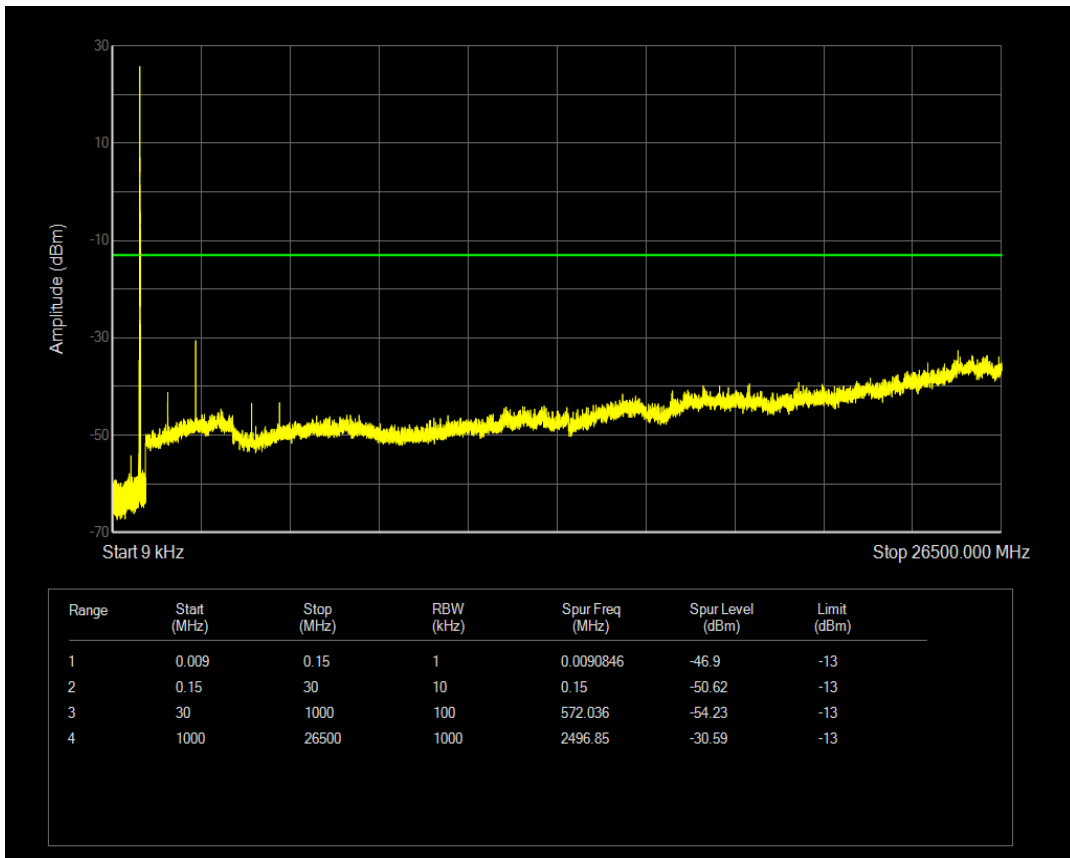

Band5 QAM16 BW=5MHz Channel=20625 RB Size=1 Position=#0

Band5 QAM16 BW=5MHz Channel=20625 RB Size=25 Position=#0

Band5 QPSK BW=10MHz Channel=20450 RB Size=1 Position=#0

Band5 QPSK BW=10MHz Channel=20450 RB Size=50 Position=#0

Band5 QAM16 BW=10MHz Channel=20450 RB Size=1 Position=#0

Band5 QAM16 BW=10MHz Channel=20450 RB Size=50 Position=#0

Band5 QPSK BW=10MHz Channel=20525 RB Size=1 Position=#0

Band5 QPSK BW=10MHz Channel=20525 RB Size=50 Position=#0

Band5 QAM16 BW=10MHz Channel=20525 RB Size=1 Position=#0

Band5 QAM16 BW=10MHz Channel=20525 RB Size=50 Position=#0

Band5 QPSK BW=10MHz Channel=20600 RB Size=1 Position=#0

Band5 QPSK BW=10MHz Channel=20600 RB Size=50 Position=#0