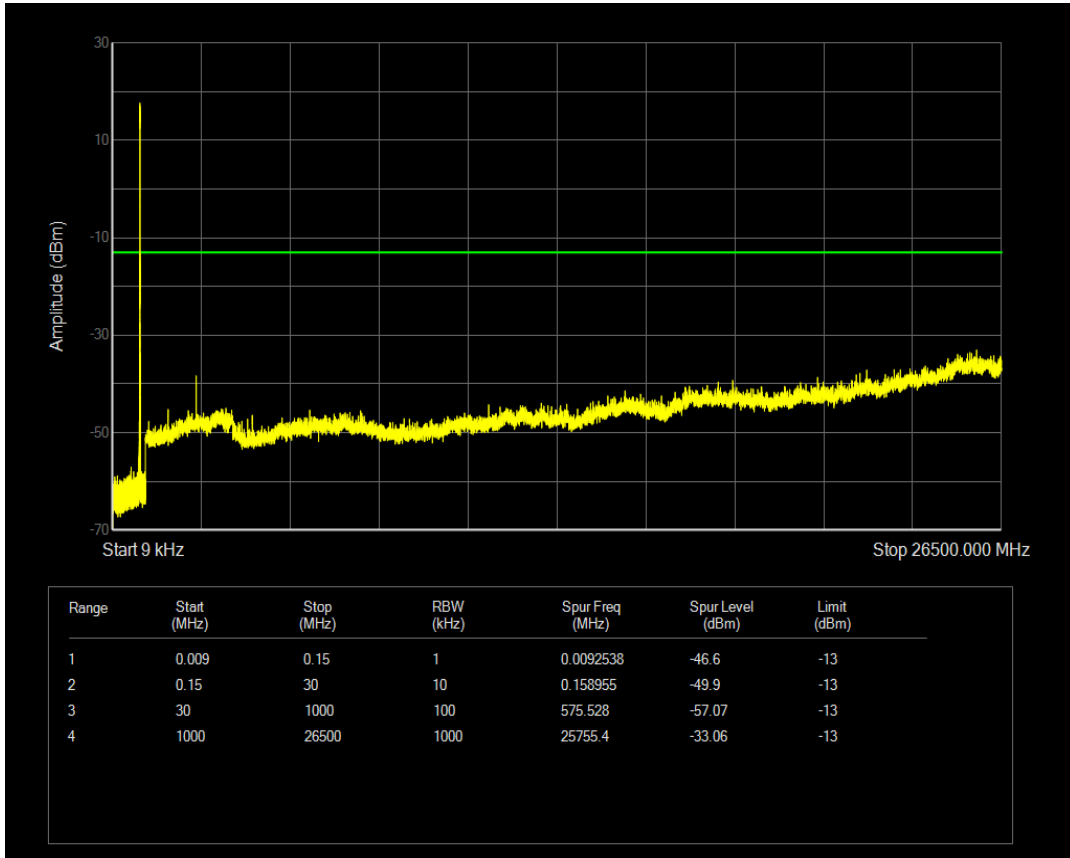

Band5 QAM16 BW=3MHz Channel=20415 RB Size=1 Position=#0

Band5 QAM16 BW=3MHz Channel=20415 RB Size=15 Position=#0

Band5 QPSK BW=3MHz Channel=20525 RB Size=1 Position=#0

Band5 QPSK BW=3MHz Channel=20525 RB Size=15 Position=#0

Band5 QAM16 BW=3MHz Channel=20525 RB Size=1 Position=#0

Band5 QAM16 BW=3MHz Channel=20525 RB Size=15 Position=#0

Band5 QPSK BW=3MHz Channel=20635 RB Size=1 Position=#0

Band5 QPSK BW=3MHz Channel=20635 RB Size=15 Position=#0

Band5 QAM16 BW=3MHz Channel=20635 RB Size=1 Position=#0

Band5 QAM16 BW=3MHz Channel=20635 RB Size=15 Position=#0

Band5 QPSK BW=5MHz Channel=20425 RB Size=1 Position=#0

Band5 QPSK BW=5MHz Channel=20425 RB Size=25 Position=#0