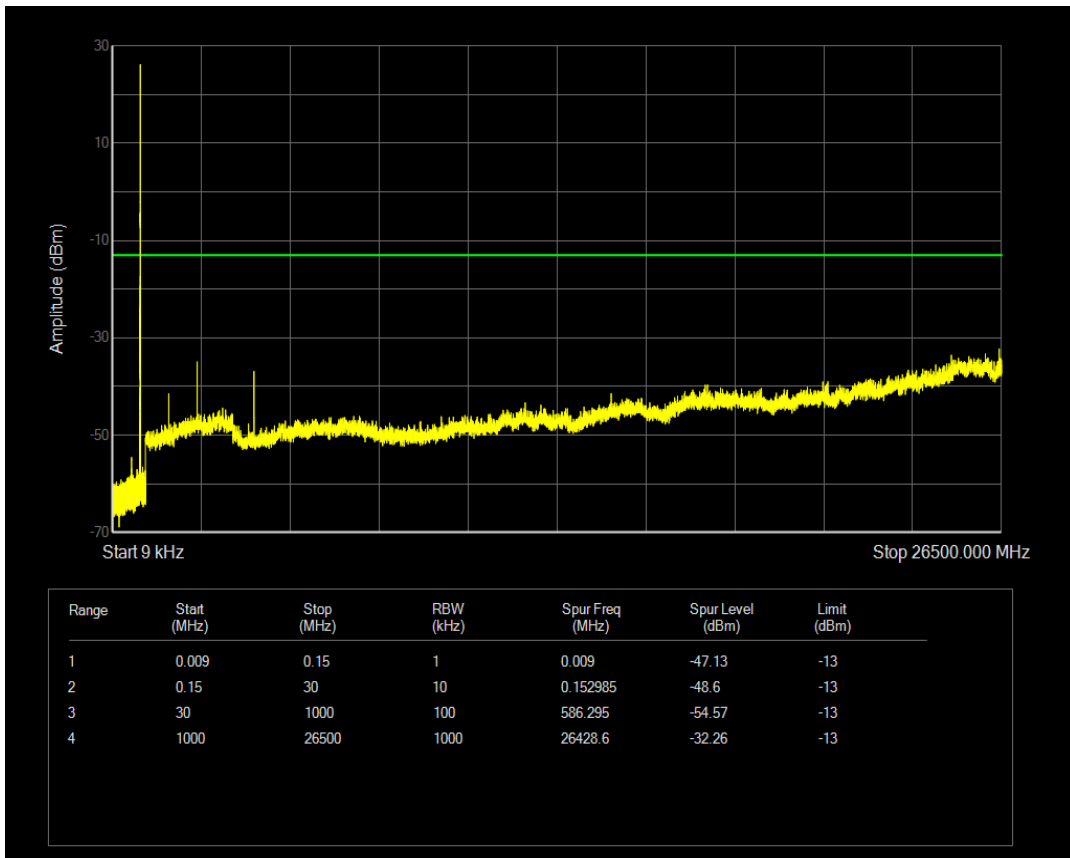

Band5 QAM16 BW=3MHz Channel=20415 RB Size=1 Position=#0

Band5 QAM16 BW=3MHz Channel=20415 RB Size=15 Position=#0

Band5 QPSK BW=3MHz Channel=20525 RB Size=1 Position=#0

Band5 QPSK BW=3MHz Channel=20525 RB Size=15 Position=#0

Band5 QAM16 BW=3MHz Channel=20525 RB Size=1 Position=#0

Band5 QAM16 BW=3MHz Channel=20525 RB Size=15 Position=#0

Band5 QPSK BW=3MHz Channel=20635 RB Size=1 Position=#0

Band5 QPSK BW=3MHz Channel=20635 RB Size=15 Position=#0

Band5 QAM16 BW=3MHz Channel=20635 RB Size=1 Position=#0

Band5 QAM16 BW=3MHz Channel=20635 RB Size=15 Position=#0

Band5 QPSK BW=5MHz Channel=20425 RB Size=1 Position=#0

Band5 QPSK BW=5MHz Channel=20425 RB Size=25 Position=#0