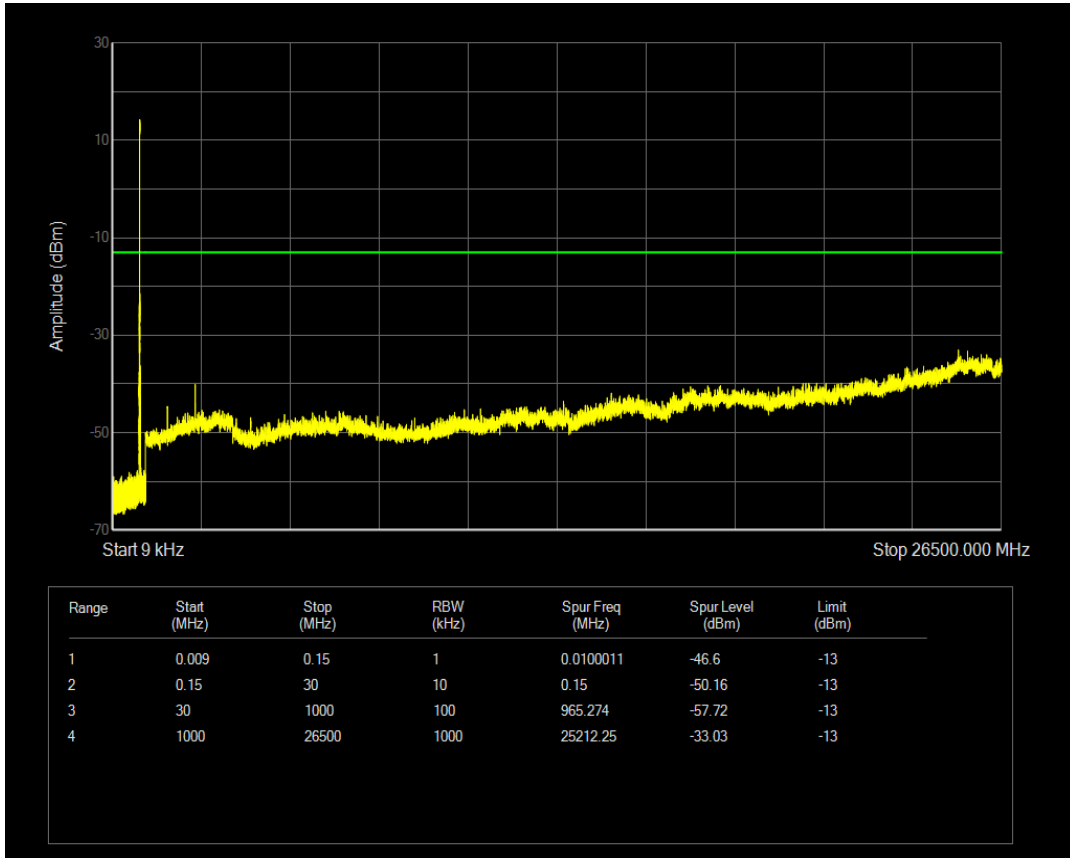

Band5 QAM16 BW=3MHz Channel=20525 RB Size=1 Position=#0

Band5 QAM16 BW=3MHz Channel=20525 RB Size=15 Position=#0

Band5 QPSK BW=3MHz Channel=20635 RB Size=1 Position=#0

Band5 QPSK BW=3MHz Channel=20635 RB Size=15 Position=#0

Band5 QAM16 BW=3MHz Channel=20635 RB Size=1 Position=#0

Band5 QAM16 BW=3MHz Channel=20635 RB Size=15 Position=#0

Band5 QPSK BW=5MHz Channel=20425 RB Size=1 Position=#0

Band5 QPSK BW=5MHz Channel=20425 RB Size=25 Position=#0

Band5 QAM16 BW=5MHz Channel=20425 RB Size=1 Position=#0

Band5 QAM16 BW=5MHz Channel=20425 RB Size=25 Position=#0

Band5 QPSK BW=5MHz Channel=20525 RB Size=1 Position=#0

Band5 QPSK BW=5MHz Channel=20525 RB Size=25 Position=#0