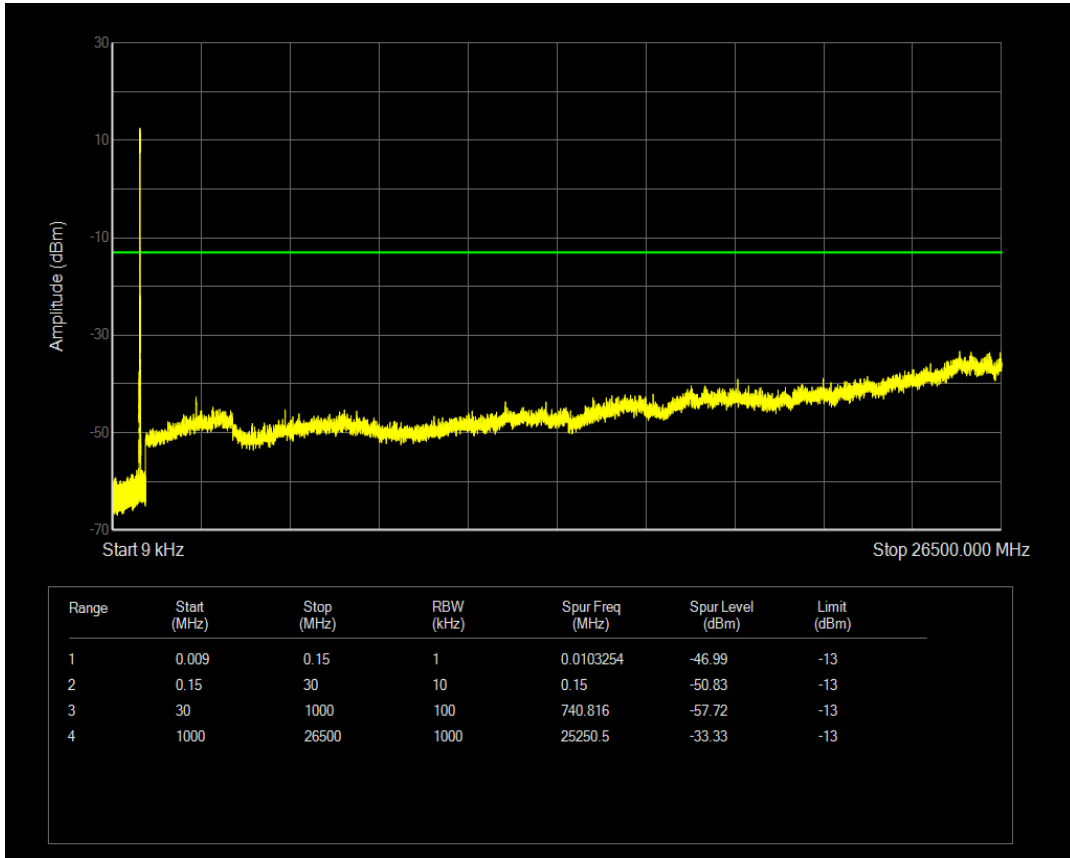

Band5 QAM16 BW=5MHz Channel=20625 RB Size=1 Position=#0

Band5 QAM16 BW=5MHz Channel=20625 RB Size=25 Position=#0

Band5 QPSK BW=10MHz Channel=20450 RB Size=1 Position=#0

Band5 QPSK BW=10MHz Channel=20450 RB Size=50 Position=#0

Band5 QAM16 BW=10MHz Channel=20450 RB Size=1 Position=#0

Band5 QAM16 BW=10MHz Channel=20450 RB Size=50 Position=#0

Band5 QPSK BW=10MHz Channel=20525 RB Size=1 Position=#0

Band5 QPSK BW=10MHz Channel=20525 RB Size=50 Position=#0

Band5 QAM16 BW=10MHz Channel=20525 RB Size=1 Position=#0

Band5 QAM16 BW=10MHz Channel=20525 RB Size=50 Position=#0

Band5 QPSK BW=10MHz Channel=20600 RB Size=1 Position=#0

Band5 QPSK BW=10MHz Channel=20600 RB Size=50 Position=#0

Band5 QAM16 BW=10MHz Channel=20600 RB Size=1 Position=#0

Band5 QAM16 BW=10MHz Channel=20600 RB Size=50 Position=#0