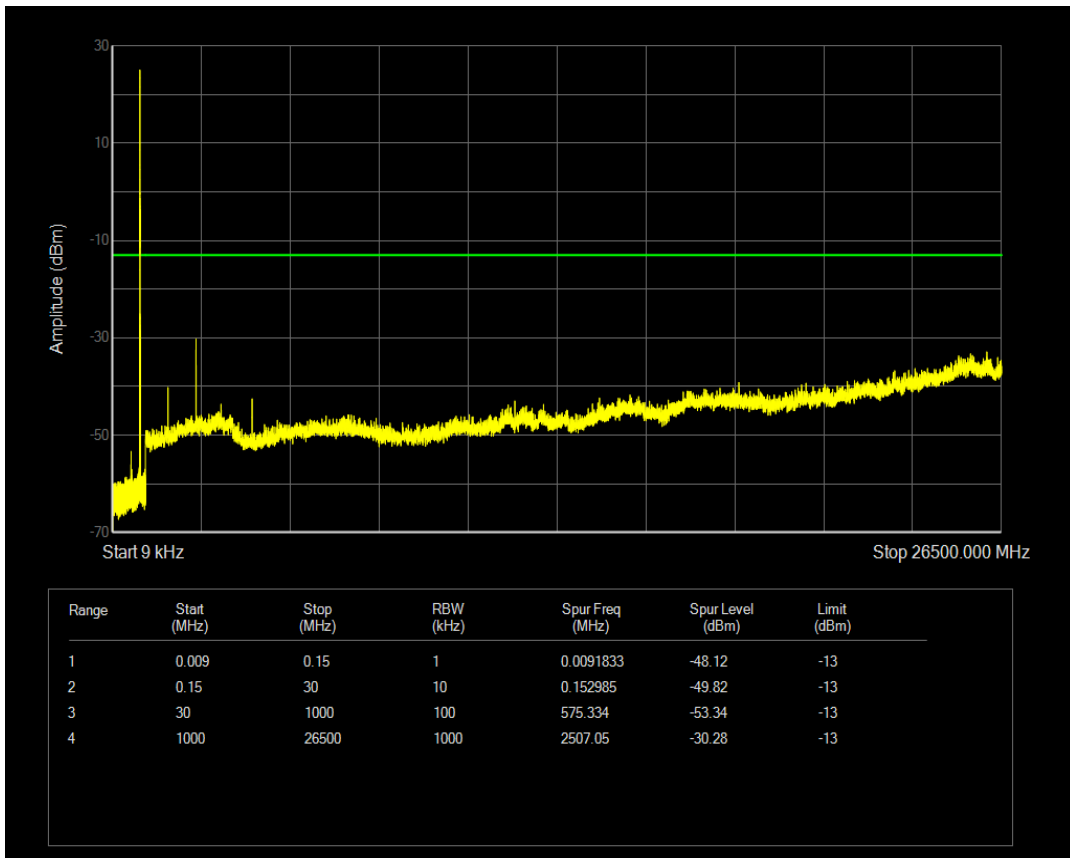

Band5 QAM16 BW=3MHz Channel=20415 RB Size=1 Position=#0

Band5 QAM16 BW=3MHz Channel=20415 RB Size=15 Position=#0

Band5 QPSK BW=3MHz Channel=20525 RB Size=1 Position=#0

Band5 QPSK BW=3MHz Channel=20525 RB Size=15 Position=#0

Band5 QAM16 BW=3MHz Channel=20525 RB Size=1 Position=#0

Band5 QAM16 BW=3MHz Channel=20525 RB Size=15 Position=#0

Band5 QPSK BW=3MHz Channel=20635 RB Size=1 Position=#0

Band5 QPSK BW=3MHz Channel=20635 RB Size=15 Position=#0

Band5 QAM16 BW=3MHz Channel=20635 RB Size=1 Position=#0

Band5 QAM16 BW=3MHz Channel=20635 RB Size=15 Position=#0

Band5 QPSK BW=5MHz Channel=20425 RB Size=1 Position=#0

Band5 QPSK BW=5MHz Channel=20425 RB Size=25 Position=#0