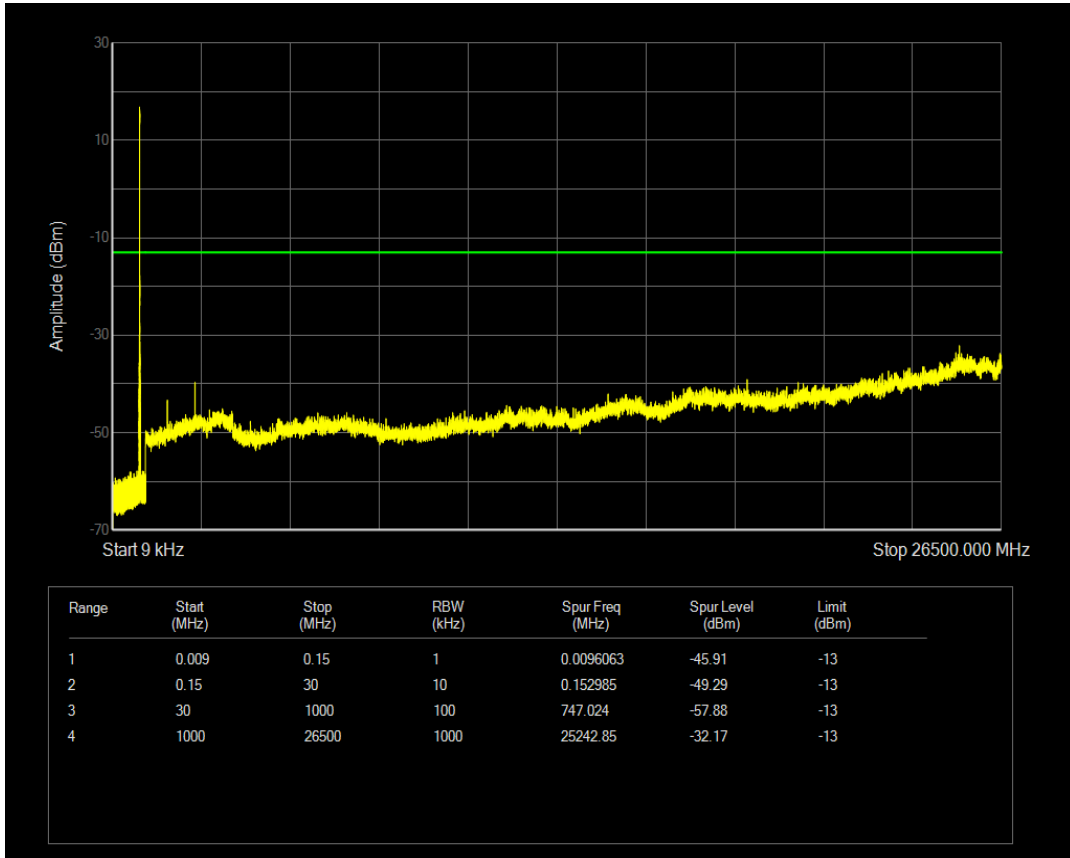

Band5 QAM16 BW=3MHz Channel=20415 RB Size=1 Position=#0

Band5 QAM16 BW=3MHz Channel=20415 RB Size=15 Position=#0

Band5 QPSK BW=3MHz Channel=20525 RB Size=1 Position=#0

Band5 QPSK BW=3MHz Channel=20525 RB Size=15 Position=#0

Band5 QAM16 BW=3MHz Channel=20525 RB Size=1 Position=#0

Band5 QAM16 BW=3MHz Channel=20525 RB Size=15 Position=#0

Band5 QPSK BW=3MHz Channel=20635 RB Size=1 Position=#0

Band5 QPSK BW=3MHz Channel=20635 RB Size=15 Position=#0

Band5 QAM16 BW=3MHz Channel=20635 RB Size=1 Position=#0

Band5 QAM16 BW=3MHz Channel=20635 RB Size=15 Position=#0

Band5 QPSK BW=5MHz Channel=20425 RB Size=1 Position=#0

Band5 QPSK BW=5MHz Channel=20425 RB Size=25 Position=#0