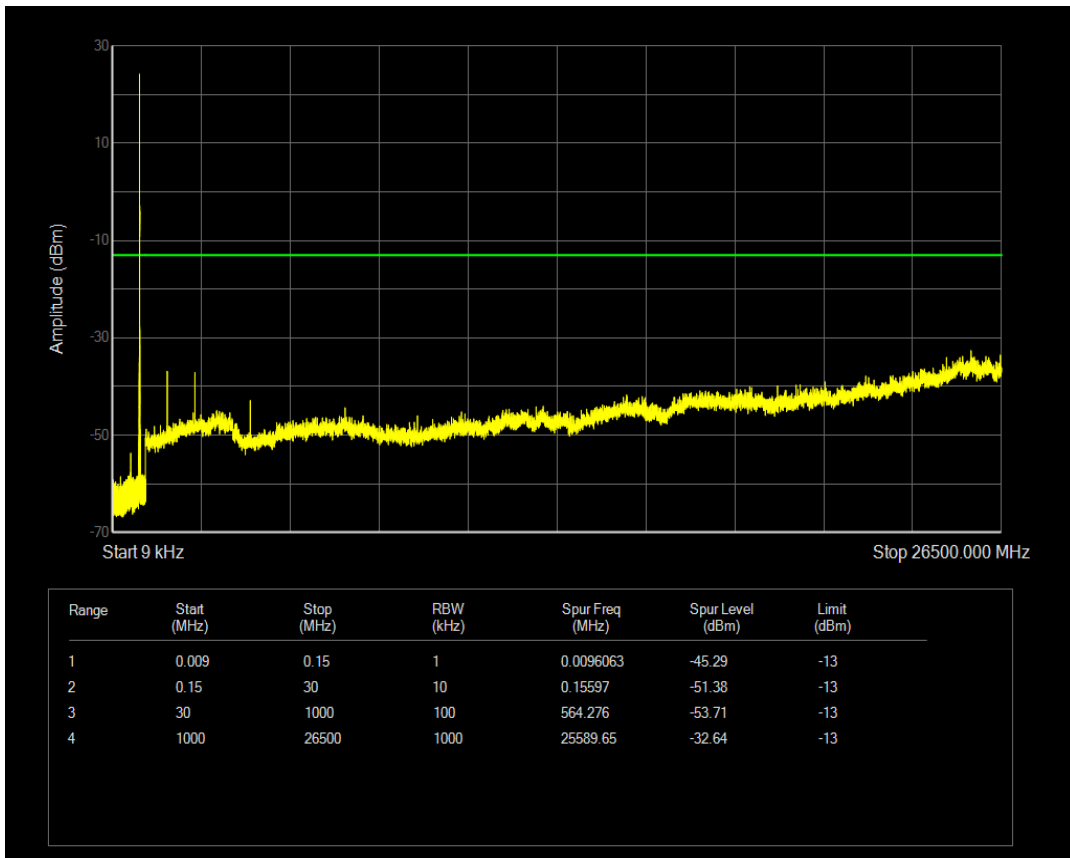

Band5 QAM16 BW=3MHz Channel=20415 RB Size=1 Position=#0

Band5 QAM16 BW=3MHz Channel=20415 RB Size=15 Position=#0

Band5 QPSK BW=3MHz Channel=20525 RB Size=1 Position=#0

Band5 QPSK BW=3MHz Channel=20525 RB Size=15 Position=#0

Band5 QAM16 BW=3MHz Channel=20525 RB Size=1 Position=#0

Band5 QAM16 BW=3MHz Channel=20525 RB Size=15 Position=#0

Band5 QPSK BW=3MHz Channel=20635 RB Size=1 Position=#0

Band5 QPSK BW=3MHz Channel=20635 RB Size=15 Position=#0

Band5 QAM16 BW=3MHz Channel=20635 RB Size=1 Position=#0

Band5 QAM16 BW=3MHz Channel=20635 RB Size=15 Position=#0

Band5 QPSK BW=5MHz Channel=20425 RB Size=1 Position=#0

Band5 QPSK BW=5MHz Channel=20425 RB Size=25 Position=#0