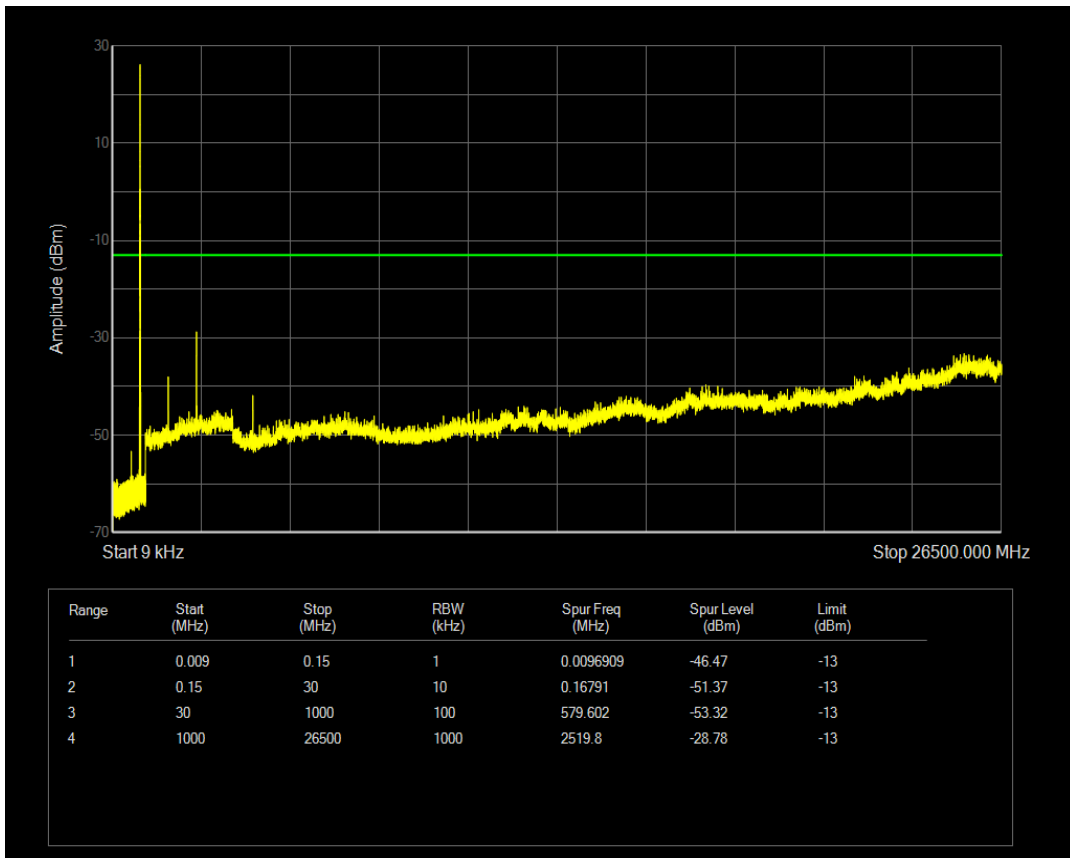

Band5 QAM16 BW=5MHz Channel=20625 RB Size=1 Position=#0

Band5 QAM16 BW=5MHz Channel=20625 RB Size=25 Position=#0

Band5 QPSK BW=10MHz Channel=20450 RB Size=1 Position=#0

Band5 QPSK BW=10MHz Channel=20450 RB Size=50 Position=#0

Band5 QAM16 BW=10MHz Channel=20450 RB Size=1 Position=#0

Band5 QAM16 BW=10MHz Channel=20450 RB Size=50 Position=#0

Band5 QPSK BW=10MHz Channel=20525 RB Size=1 Position=#0

Band5 QPSK BW=10MHz Channel=20525 RB Size=50 Position=#0

Band5 QAM16 BW=10MHz Channel=20525 RB Size=1 Position=#0

Band5 QAM16 BW=10MHz Channel=20525 RB Size=50 Position=#0

Band5 QPSK BW=10MHz Channel=20600 RB Size=1 Position=#0

Band5 QPSK BW=10MHz Channel=20600 RB Size=50 Position=#0