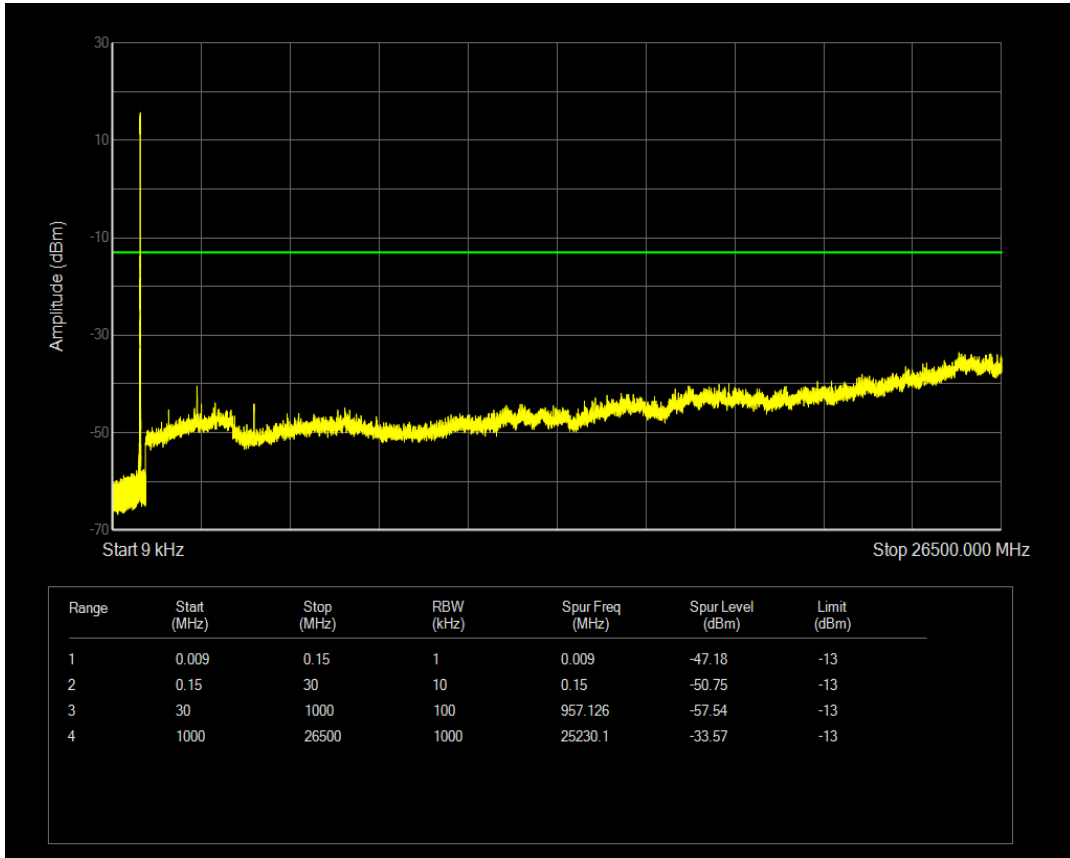

Band5 QAM16 BW=5MHz Channel=20525 RB Size=1 Position=#0

Band5 QAM16 BW=5MHz Channel=20525 RB Size=25 Position=#0

Band5 QPSK BW=5MHz Channel=20625 RB Size=1 Position=#0

Band5 QPSK BW=5MHz Channel=20625 RB Size=25 Position=#0

Band5 QAM16 BW=5MHz Channel=20625 RB Size=1 Position=#0

Band5 QAM16 BW=5MHz Channel=20625 RB Size=25 Position=#0

Band5 QPSK BW=10MHz Channel=20450 RB Size=1 Position=#0

Band5 QPSK BW=10MHz Channel=20450 RB Size=50 Position=#0