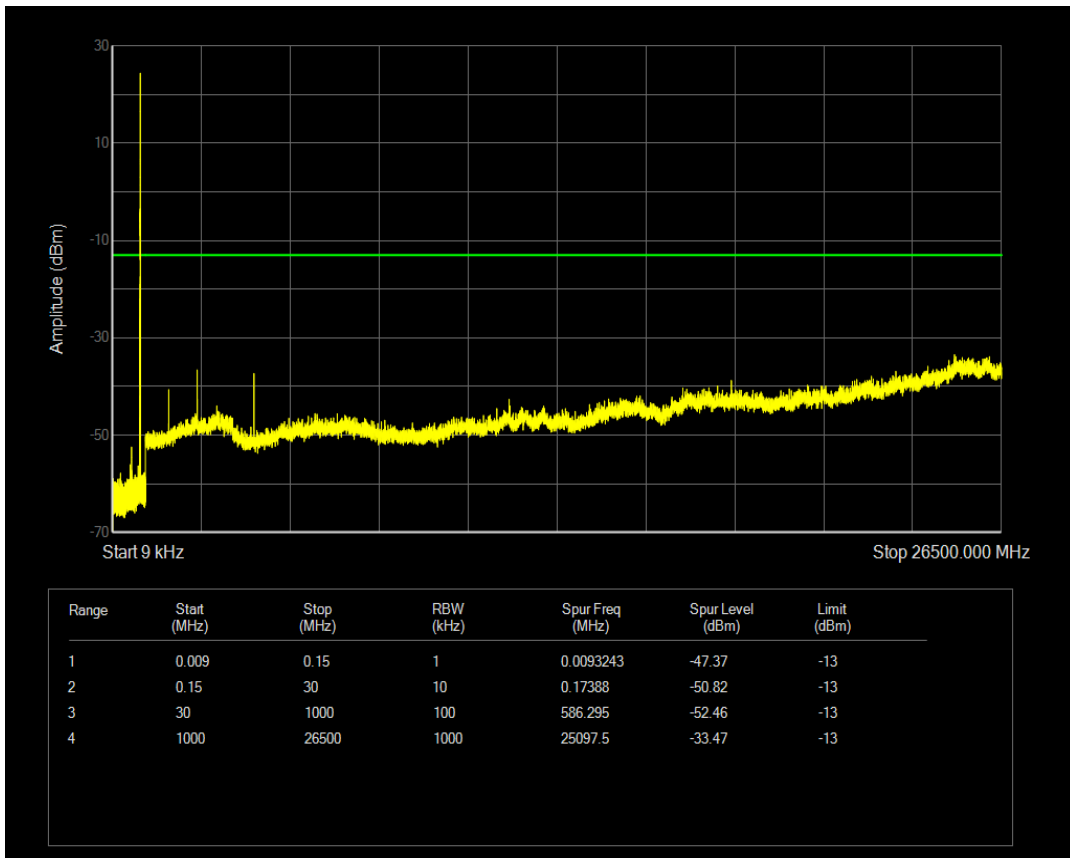

Band5 QAM16 BW=3MHz Channel=20415 RB Size=1 Position=#0

Band5 QAM16 BW=3MHz Channel=20415 RB Size=15 Position=#0

Band5 QPSK BW=3MHz Channel=20525 RB Size=1 Position=#0

Band5 QPSK BW=3MHz Channel=20525 RB Size=15 Position=#0

Band5 QAM16 BW=3MHz Channel=20525 RB Size=1 Position=#0

Band5 QAM16 BW=3MHz Channel=20525 RB Size=15 Position=#0

Band5 QPSK BW=3MHz Channel=20635 RB Size=1 Position=#0

Band5 QPSK BW=3MHz Channel=20635 RB Size=15 Position=#0

Band5 QAM16 BW=3MHz Channel=20635 RB Size=1 Position=#0

Band5 QAM16 BW=3MHz Channel=20635 RB Size=15 Position=#0

Band5 QPSK BW=5MHz Channel=20425 RB Size=1 Position=#0

Band5 QPSK BW=5MHz Channel=20425 RB Size=25 Position=#0