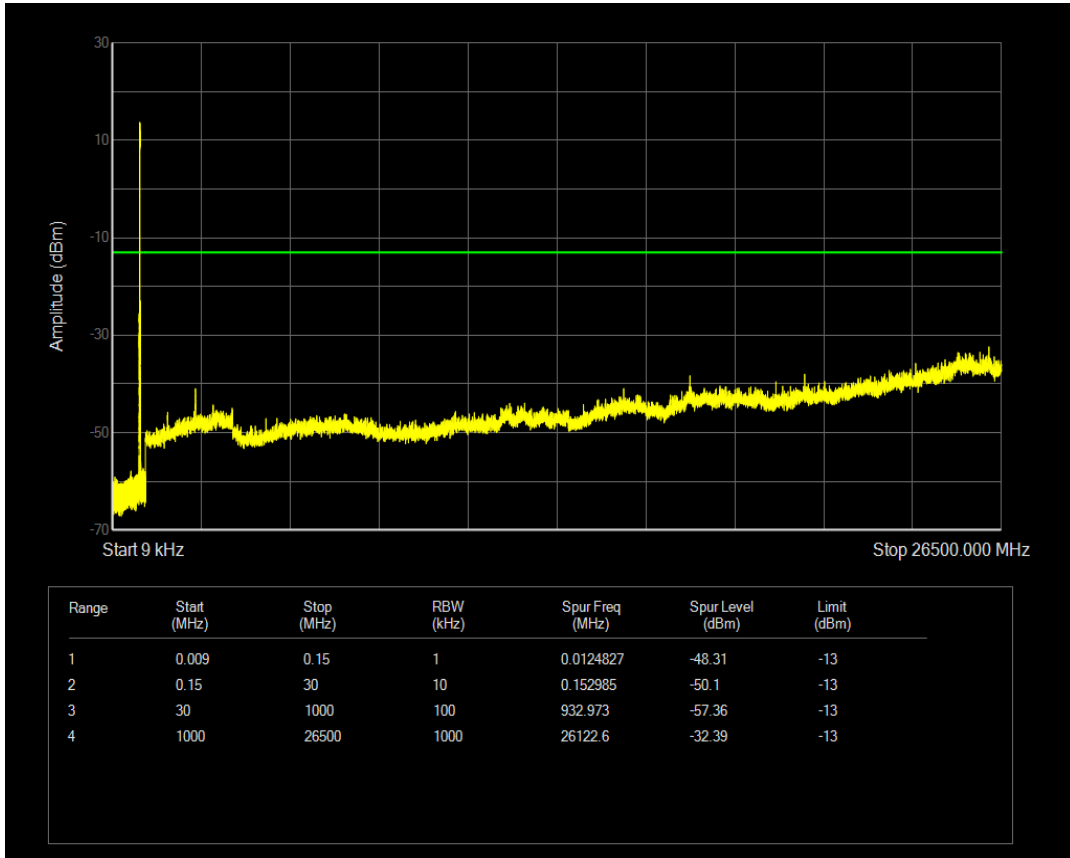

Band5 QAM16 BW=5MHz Channel=20525 RB Size=1 Position=#0

Band5 QAM16 BW=5MHz Channel=20525 RB Size=25 Position=#0

Band5 QPSK BW=5MHz Channel=20625 RB Size=1 Position=#0

Band5 QPSK BW=5MHz Channel=20625 RB Size=25 Position=#0

Band5 QAM16 BW=5MHz Channel=20625 RB Size=1 Position=#0

Band5 QAM16 BW=5MHz Channel=20625 RB Size=25 Position=#0

Band5 QPSK BW=10MHz Channel=20450 RB Size=1 Position=#0

Band5 QPSK BW=10MHz Channel=20450 RB Size=50 Position=#0

Band5 QAM16 BW=10MHz Channel=20450 RB Size=1 Position=#0

Band5 QAM16 BW=10MHz Channel=20450 RB Size=50 Position=#0

Band5 QPSK BW=10MHz Channel=20525 RB Size=1 Position=#0

Band5 QPSK BW=10MHz Channel=20525 RB Size=50 Position=#0