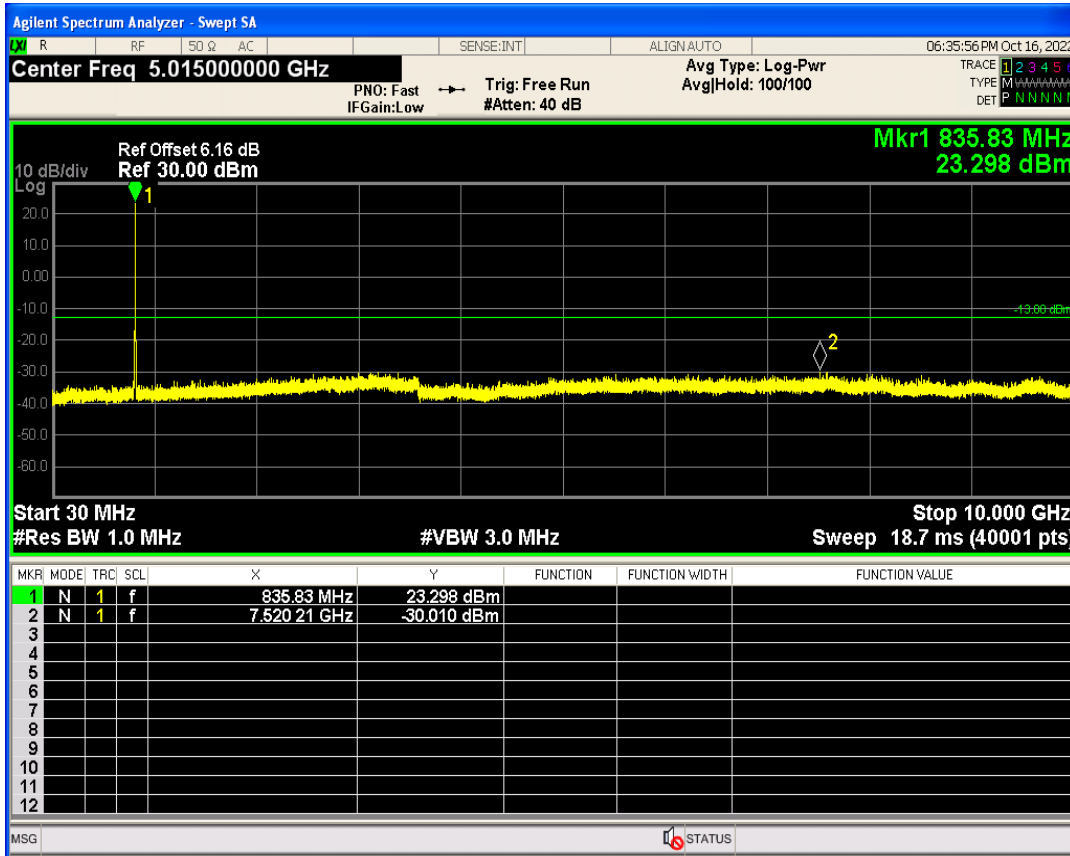

WCDMA Band2 Channel=9262

WCDMA Band2 Channel=9538

WCDMA Band5 Channel=4132

WCDMA Band5 Channel=4233

06 Out-of-band emissions

Band	Channel	Frequency (MHz)	Spur Freq (MHz)	Spur Level (dBm)	Limit (dBm)	Verdict
WCDMA Band2	9262	1852.4	17970.55	-23.70	-13	PASS
WCDMA Band2	9400	1880	19869.20	-22.54	-13	PASS
WCDMA Band2	9538	1907.6	18488.77	-23.11	-13	PASS
WCDMA Band5	4132	826.4	3111.48	-30.23	-13	PASS
WCDMA Band5	4182	836.4	7520.21	-30.00	-13	PASS
WCDMA Band5	4233	846.6	3224.39	-30.10	-13	PASS

WCDMA Band2 Channel=9262

WCDMA Band2 Channel=9400

WCDMA Band2 Channel=9538

WCDMA Band5 Channel=4132

WCDMA Band5 Channel=4182

WCDMA Band5 Channel=4233

07 Conducted output power

Band	Channel	Frequency (MHz)	Power (dBm)	Verdict
HSDPA Band2 Subtest1	9262	1852.4	21.56	PASS
HSDPA Band2 Subtest2	9262	1852.4	21.16	PASS
HSDPA Band2 Subtest3	9262	1852.4	20.89	PASS
HSDPA Band2 Subtest4	9262	1852.4	20.66	PASS
HSDPA Band2 Subtest1	9400	1880	21.73	PASS
HSDPA Band2 Subtest2	9400	1880	21.51	PASS
HSDPA Band2 Subtest3	9400	1880	21.24	PASS
HSDPA Band2 Subtest4	9400	1880	21.05	PASS
HSDPA Band2 Subtest1	9538	1907.6	20.55	PASS
HSDPA Band2 Subtest2	9538	1907.6	20.29	PASS
HSDPA Band2 Subtest3	9538	1907.6	19.90	PASS
HSDPA Band2 Subtest4	9538	1907.6	19.79	PASS
HSDPA Band5 Subtest1	4132	826.4	22.42	PASS
HSDPA Band5 Subtest2	4132	826.4	22.18	PASS
HSDPA Band5 Subtest3	4132	826.4	21.83	PASS
HSDPA Band5 Subtest4	4132	826.4	21.57	PASS
HSDPA Band5 Subtest1	4182	836.4	22.64	PASS
HSDPA Band5 Subtest2	4182	836.4	22.41	PASS
HSDPA Band5 Subtest3	4182	836.4	22.09	PASS
HSDPA Band5 Subtest4	4182	836.4	21.83	PASS
HSDPA Band5 Subtest1	4233	846.6	21.78	PASS
HSDPA Band5 Subtest2	4233	846.6	21.52	PASS
HSDPA Band5 Subtest3	4233	846.6	21.23	PASS
HSDPA Band5 Subtest4	4233	846.6	21.04	PASS