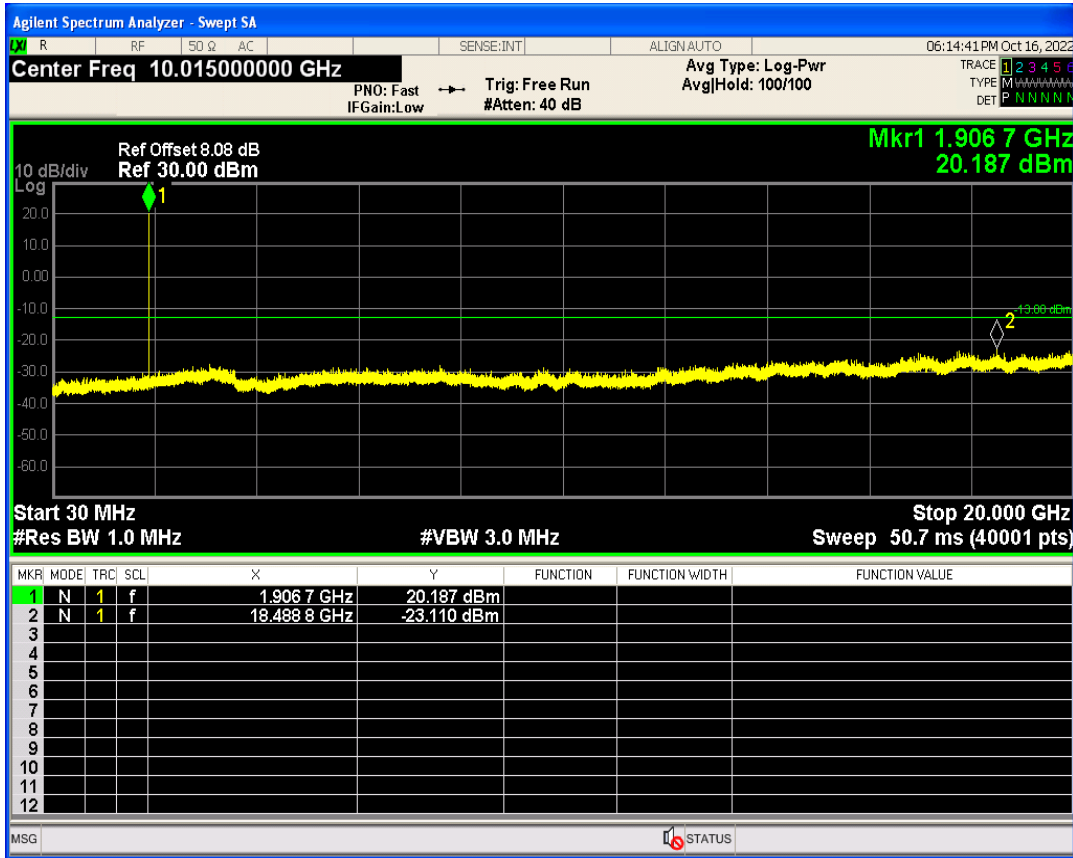

WCDMA Band2 Channel=9538