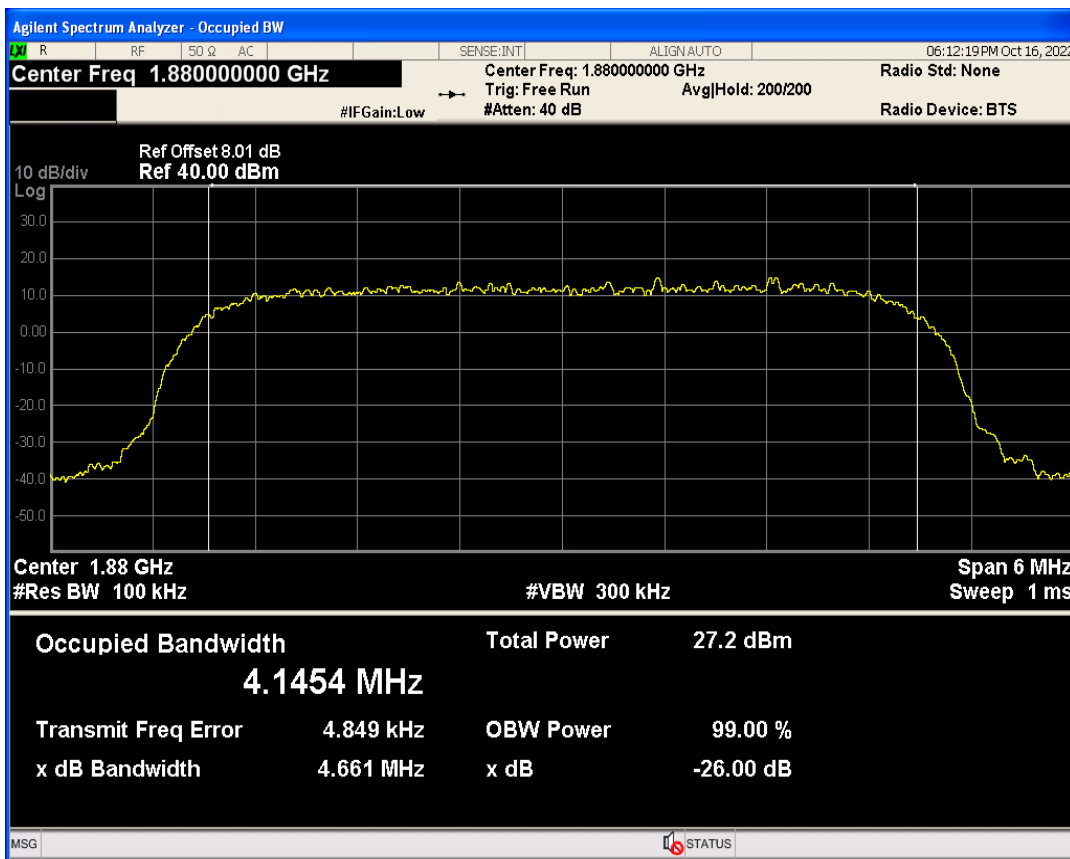

WCDMA Band5 Channel=4182