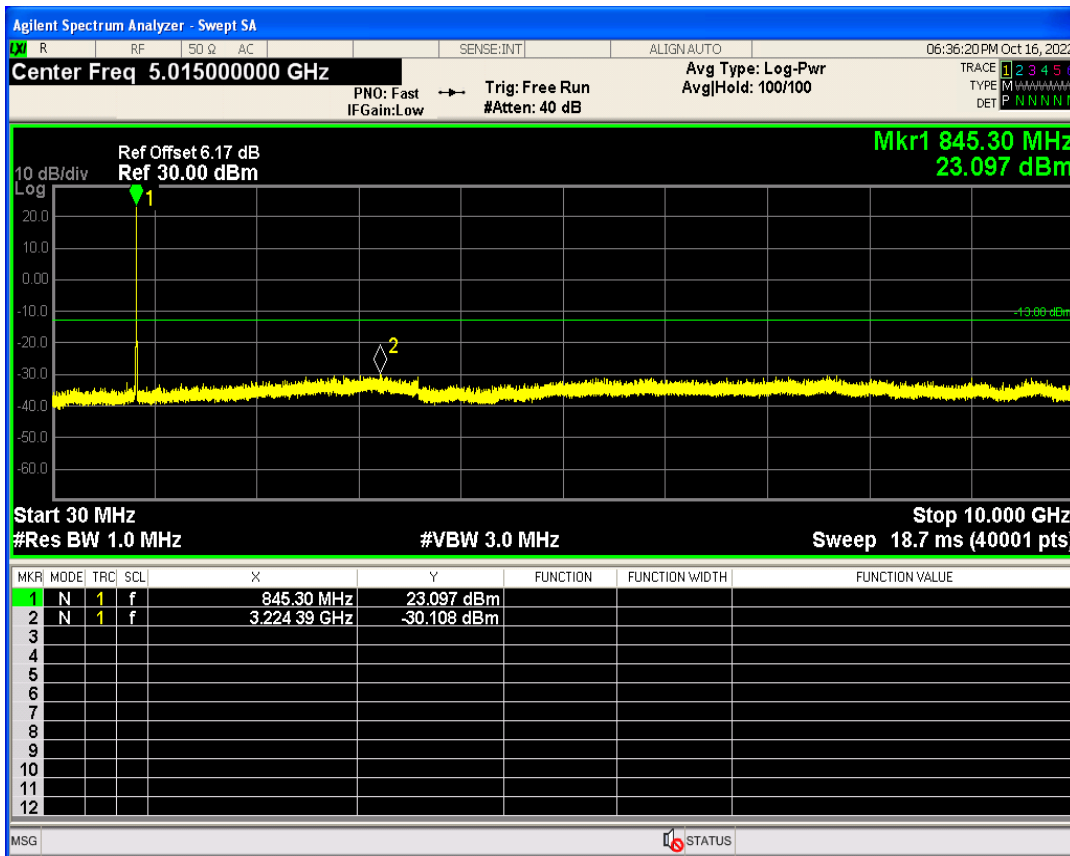

WCDMA Band2 Channel=9262

WCDMA Band2 Channel=9538

WCDMA Band5 Channel=4132

WCDMA Band5 Channel=4233

06 Out-of-band emissions

Band	Channel	Frequency (MHz)	Spur Freq (MHz)	Spur Level (dBm)	Limit (dBm)	Verdict
WCDMA Band2	9262	1852.4	17970.55	-23.70	-13	PASS
WCDMA Band2	9400	1880	19869.20	-22.54	-13	PASS
WCDMA Band2	9538	1907.6	18488.77	-23.11	-13	PASS
WCDMA Band5	4132	826.4	3111.48	-30.23	-13	PASS
WCDMA Band5	4182	836.4	7520.21	-30.00	-13	PASS
WCDMA Band5	4233	846.6	3224.39	-30.10	-13	PASS

WCDMA Band2 Channel=9262

WCDMA Band2 Channel=9400

WCDMA Band2 Channel=9538

WCDMA Band5 Channel=4132

WCDMA Band5 Channel=4182

WCDMA Band5 Channel=4233

07 Conducted output power

Band	Channel	Frequency (MHz)	Power (dBm)	Verdict
HSDPA Band2 Subtest1	9262	1852.4	21.56	PASS
HSDPA Band2 Subtest2	9262	1852.4	21.16	PASS
HSDPA Band2 Subtest3	9262	1852.4	20.89	PASS
HSDPA Band2 Subtest4	9262	1852.4	20.66	PASS
HSDPA Band2 Subtest1	9400	1880	21.73	PASS
HSDPA Band2 Subtest2	9400	1880	21.51	PASS
HSDPA Band2 Subtest3	9400	1880	21.24	PASS
HSDPA Band2 Subtest4	9400	1880	21.05	PASS
HSDPA Band2 Subtest1	9538	1907.6	20.55	PASS
HSDPA Band2 Subtest2	9538	1907.6	20.29	PASS
HSDPA Band2 Subtest3	9538	1907.6	19.90	PASS
HSDPA Band2 Subtest4	9538	1907.6	19.79	PASS
HSDPA Band5 Subtest1	4132	826.4	22.42	PASS
HSDPA Band5 Subtest2	4132	826.4	22.18	PASS
HSDPA Band5 Subtest3	4132	826.4	21.83	PASS
HSDPA Band5 Subtest4	4132	826.4	21.57	PASS
HSDPA Band5 Subtest1	4182	836.4	22.64	PASS
HSDPA Band5 Subtest2	4182	836.4	22.41	PASS
HSDPA Band5 Subtest3	4182	836.4	22.09	PASS
HSDPA Band5 Subtest4	4182	836.4	21.83	PASS
HSDPA Band5 Subtest1	4233	846.6	21.78	PASS
HSDPA Band5 Subtest2	4233	846.6	21.52	PASS
HSDPA Band5 Subtest3	4233	846.6	21.23	PASS
HSDPA Band5 Subtest4	4233	846.6	21.04	PASS