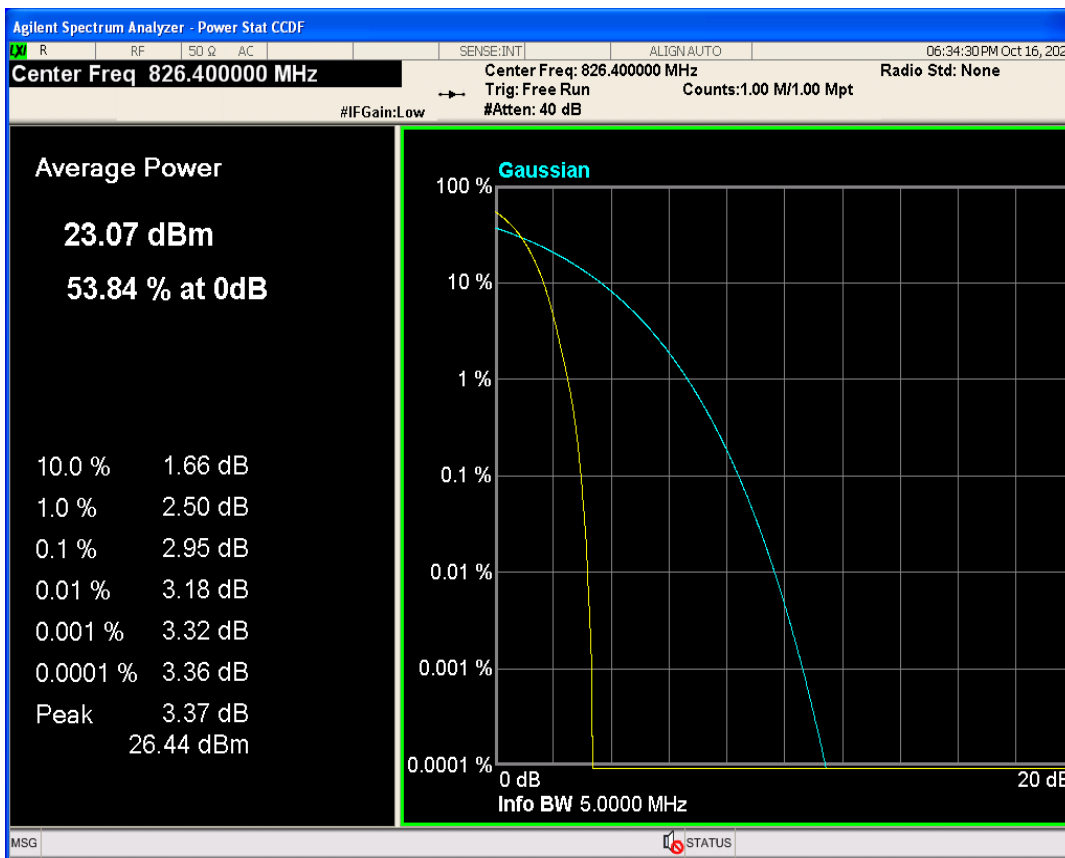

WCDMA Band2 Channel=9400

WCDMA Band2 Channel=9262

WCDMA Band2 Channel=9538

WCDMA Band5 Channel=4182

WCDMA Band5 Channel=4132

WCDMA Band5 Channel=4233

**04 Occupied bandwidth**

Band	Channel	Frequency (MHz)	99% OBW (kHz)	-26dB EBW (kHz)	Verdict
WCDMA Band2	9262	1852.4	4144.614	4659.288	PASS
WCDMA Band2	9400	1880	4145.392	4660.620	PASS
WCDMA Band2	9538	1907.6	4134.426	4660.188	PASS
WCDMA Band5	4132	826.4	4174.585	4671.668	PASS
WCDMA Band5	4182	836.4	4156.968	4700.696	PASS
WCDMA Band5	4233	846.6	4149.087	4656.545	PASS