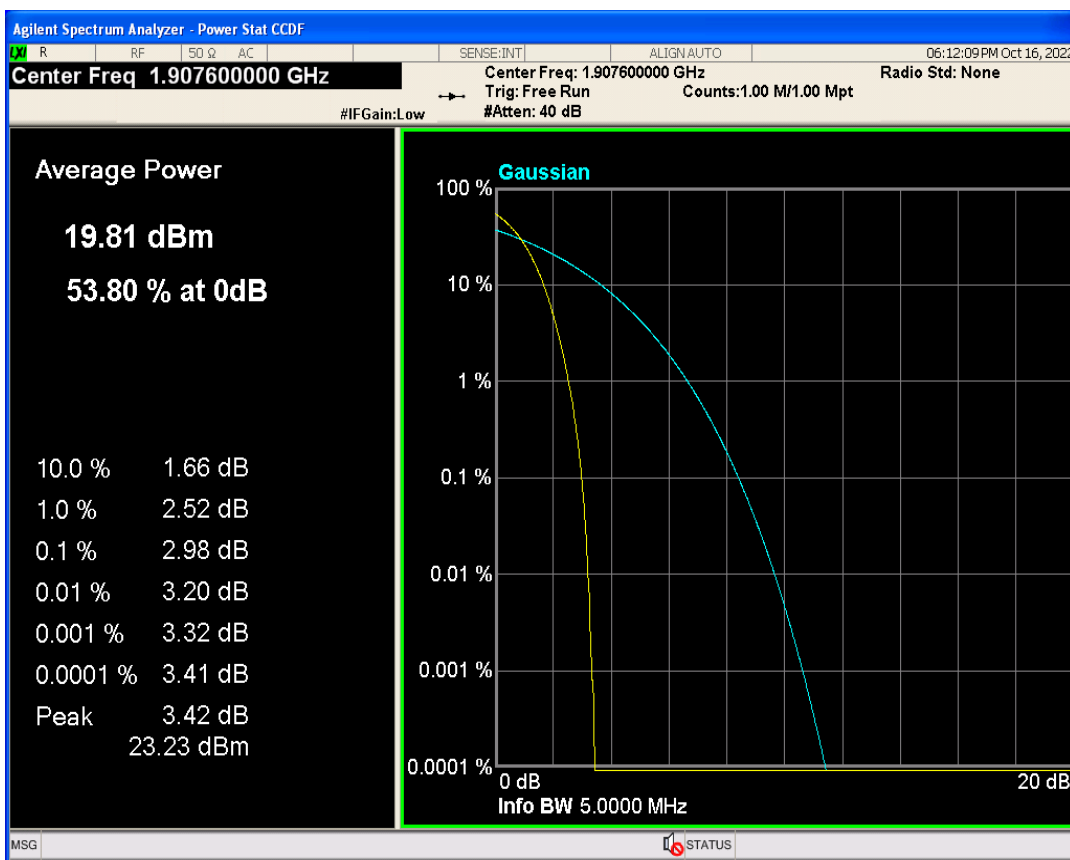

**03 Peak-to-Average Ratio**

Band	Channel	Frequency (MHz)	Result (dB)	high Limit (dB)	Verdict
WCDMA Band2	9262	1852.4	2.95	13	PASS
WCDMA Band2	9400	1880	3.06	13	PASS
WCDMA Band2	9538	1907.6	2.98	13	PASS
WCDMA Band5	4132	826.4	2.95	13	PASS
WCDMA Band5	4182	836.4	2.73	13	PASS
WCDMA Band5	4233	846.6	2.86	13	PASS

WCDMA Band2 Channel=9400

WCDMA Band2 Channel=9262

WCDMA Band2 Channel=9538

WCDMA Band5 Channel=4182

WCDMA Band5 Channel=4132

WCDMA Band5 Channel=4233

**04 Occupied bandwidth**

Band	Channel	Frequency (MHz)	99% OBW (kHz)	-26dB EBW (kHz)	Verdict
WCDMA Band2	9262	1852.4	4144.614	4659.288	PASS
WCDMA Band2	9400	1880	4145.392	4660.620	PASS
WCDMA Band2	9538	1907.6	4134.426	4660.188	PASS
WCDMA Band5	4132	826.4	4174.585	4671.668	PASS
WCDMA Band5	4182	836.4	4156.968	4700.696	PASS
WCDMA Band5	4233	846.6	4149.087	4656.545	PASS