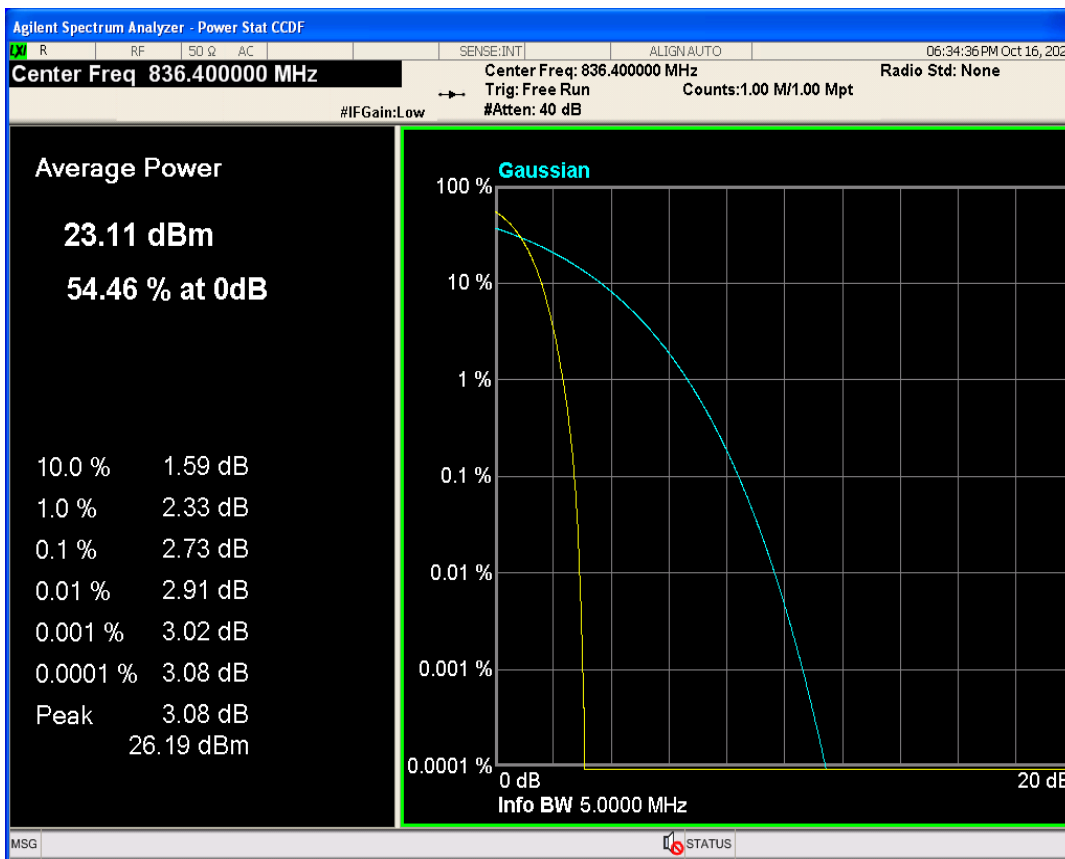

WCDMA Band2 Channel=9400

WCDMA Band2 Channel=9262

WCDMA Band2 Channel=9538

WCDMA Band5 Channel=4182

WCDMA Band5 Channel=4132

WCDMA Band5 Channel=4233

**04 Occupied bandwidth**

Band	Channel	Frequency (MHz)	99% OBW (kHz)	-26dB EBW (kHz)	Verdict
WCDMA Band2	9262	1852.4	4144.614	4659.288	PASS
WCDMA Band2	9400	1880	4145.392	4660.620	PASS
WCDMA Band2	9538	1907.6	4134.426	4660.188	PASS
WCDMA Band5	4132	826.4	4174.585	4671.668	PASS
WCDMA Band5	4182	836.4	4156.968	4700.696	PASS
WCDMA Band5	4233	846.6	4149.087	4656.545	PASS

WCDMA Band2 Channel=9262

WCDMA Band2 Channel=9538

WCDMA Band2 Channel=9400

WCDMA Band5 Channel=4182

WCDMA Band5 Channel=4132

WCDMA Band5 Channel=4233

05 Band edge

Band	Channel	Frequency (MHz)	Spur Freq (MHz)	Spur Level (dBm)	Limit (dBm)	Verdict
WCDMA Band2	9262	1852.4	1850.00	-28.96	-13	PASS
WCDMA Band2	9538	1907.6	1910.00	-30.06	-13	PASS
WCDMA Band5	4132	826.4	824.00	-24.69	-13	PASS
WCDMA Band5	4233	846.6	849.00	-24.75	-13	PASS