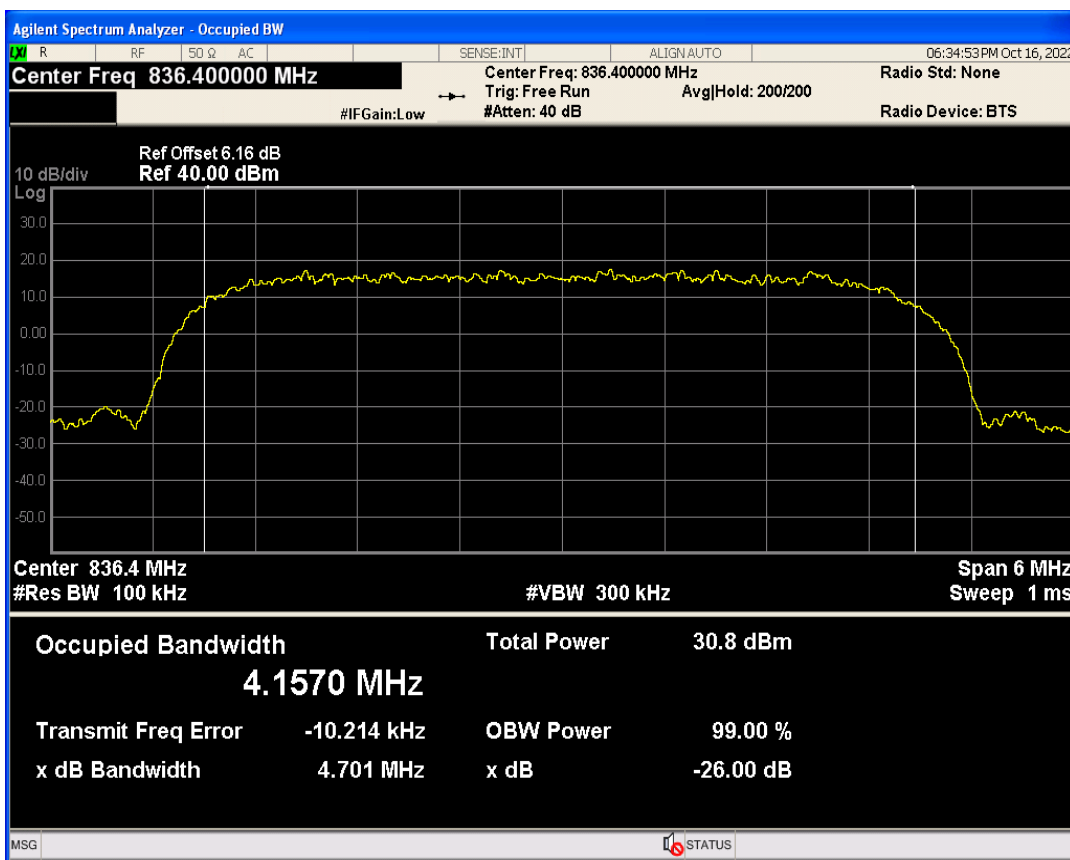

WCDMA Band2 Channel=9262

WCDMA Band2 Channel=9538

WCDMA Band2 Channel=9400

WCDMA Band5 Channel=4182

WCDMA Band5 Channel=4132

WCDMA Band5 Channel=4233

05 Band edge

Band	Channel	Frequency (MHz)	Spur Freq (MHz)	Spur Level (dBm)	Limit (dBm)	Verdict
WCDMA Band2	9262	1852.4	1850.00	-28.96	-13	PASS
WCDMA Band2	9538	1907.6	1910.00	-30.06	-13	PASS
WCDMA Band5	4132	826.4	824.00	-24.69	-13	PASS
WCDMA Band5	4233	846.6	849.00	-24.75	-13	PASS