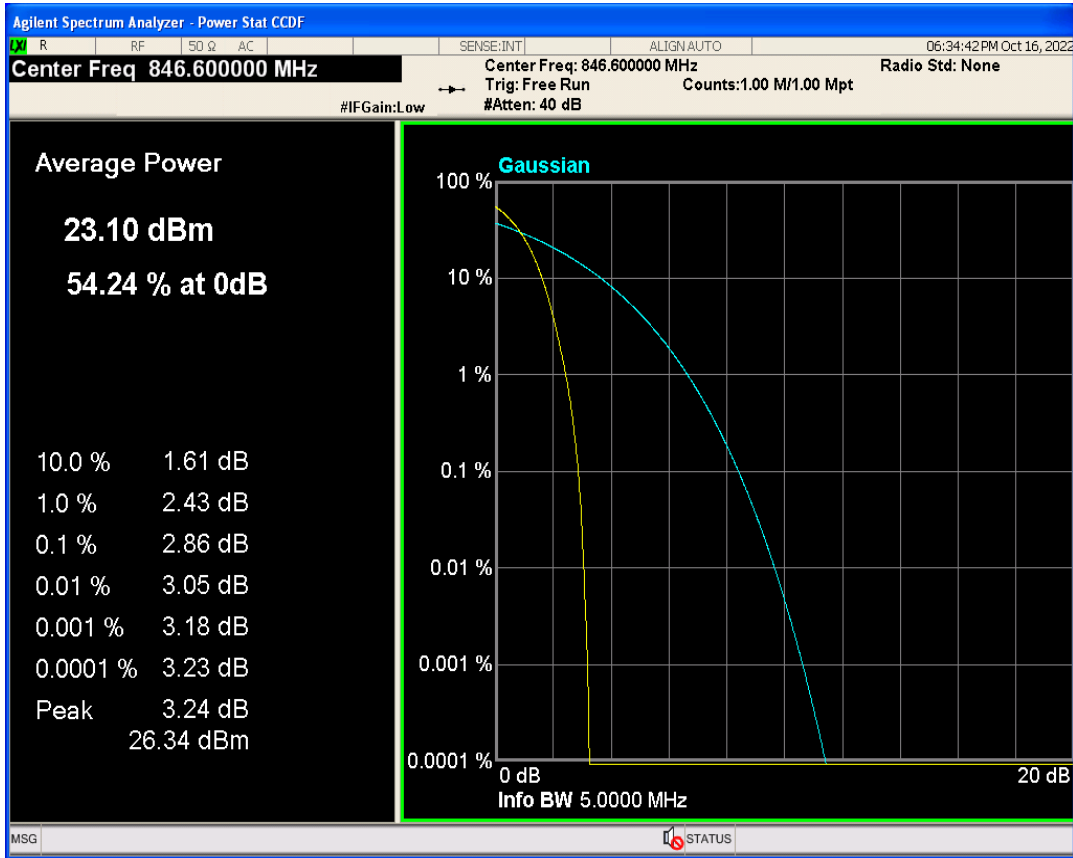

WCDMA Band2 Channel=9400

WCDMA Band2 Channel=9262

WCDMA Band2 Channel=9538

WCDMA Band5 Channel=4182

WCDMA Band5 Channel=4132

WCDMA Band5 Channel=4233

**04 Occupied bandwidth**

Band	Channel	Frequency (MHz)	99% OBW (kHz)	-26dB EBW (kHz)	Verdict
WCDMA Band2	9262	1852.4	4144.614	4659.288	PASS
WCDMA Band2	9400	1880	4145.392	4660.620	PASS
WCDMA Band2	9538	1907.6	4134.426	4660.188	PASS
WCDMA Band5	4132	826.4	4174.585	4671.668	PASS
WCDMA Band5	4182	836.4	4156.968	4700.696	PASS
WCDMA Band5	4233	846.6	4149.087	4656.545	PASS