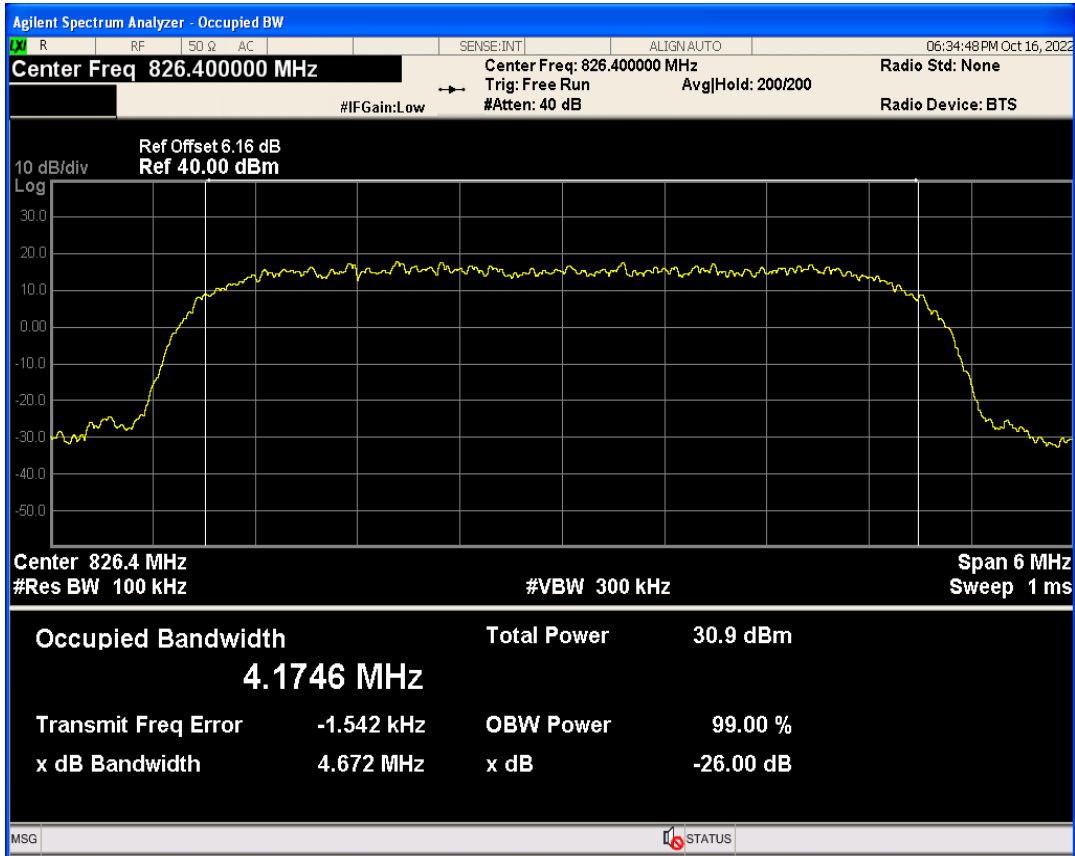

WCDMA Band2 Channel=9262

WCDMA Band2 Channel=9538

WCDMA Band2 Channel=9400

WCDMA Band5 Channel=4182

WCDMA Band5 Channel=4132

WCDMA Band5 Channel=4233

05 Band edge

Band	Channel	Frequency (MHz)	Spur Freq (MHz)	Spur Level (dBm)	Limit (dBm)	Verdict
WCDMA Band2	9262	1852.4	1850.00	-28.96	-13	PASS
WCDMA Band2	9538	1907.6	1910.00	-30.06	-13	PASS
WCDMA Band5	4132	826.4	824.00	-24.69	-13	PASS
WCDMA Band5	4233	846.6	849.00	-24.75	-13	PASS