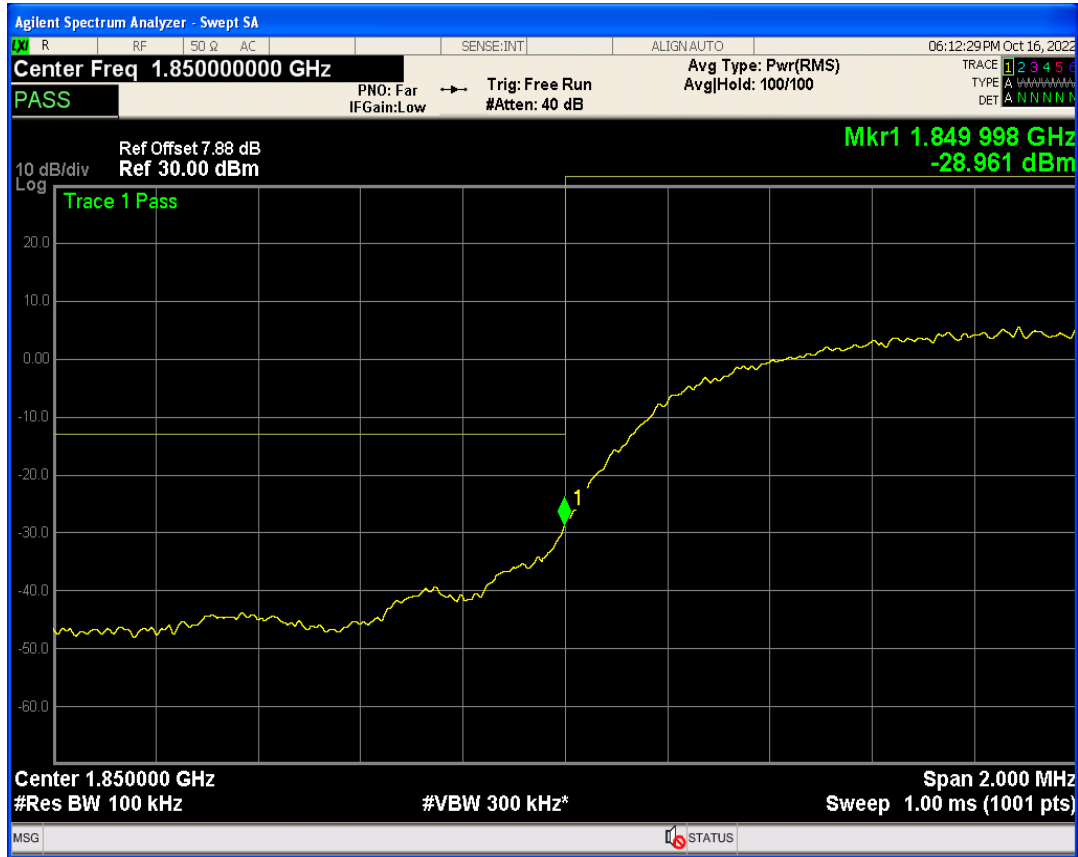

WCDMA Band2 Channel=9262

WCDMA Band2 Channel=9538

WCDMA Band2 Channel=9400

WCDMA Band5 Channel=4182

WCDMA Band5 Channel=4132

WCDMA Band5 Channel=4233

05 Band edge

Band	Channel	Frequency (MHz)	Spur Freq (MHz)	Spur Level (dBm)	Limit (dBm)	Verdict
WCDMA Band2	9262	1852.4	1850.00	-28.96	-13	PASS
WCDMA Band2	9538	1907.6	1910.00	-30.06	-13	PASS
WCDMA Band5	4132	826.4	824.00	-24.69	-13	PASS
WCDMA Band5	4233	846.6	849.00	-24.75	-13	PASS

WCDMA Band2 Channel=9262

WCDMA Band2 Channel=9538

WCDMA Band5 Channel=4132

WCDMA Band5 Channel=4233

06 Out-of-band emissions

Band	Channel	Frequency (MHz)	Spur Freq (MHz)	Spur Level (dBm)	Limit (dBm)	Verdict
WCDMA Band2	9262	1852.4	17970.55	-23.70	-13	PASS
WCDMA Band2	9400	1880	19869.20	-22.54	-13	PASS
WCDMA Band2	9538	1907.6	18488.77	-23.11	-13	PASS
WCDMA Band5	4132	826.4	3111.48	-30.23	-13	PASS
WCDMA Band5	4182	836.4	7520.21	-30.00	-13	PASS
WCDMA Band5	4233	846.6	3224.39	-30.10	-13	PASS