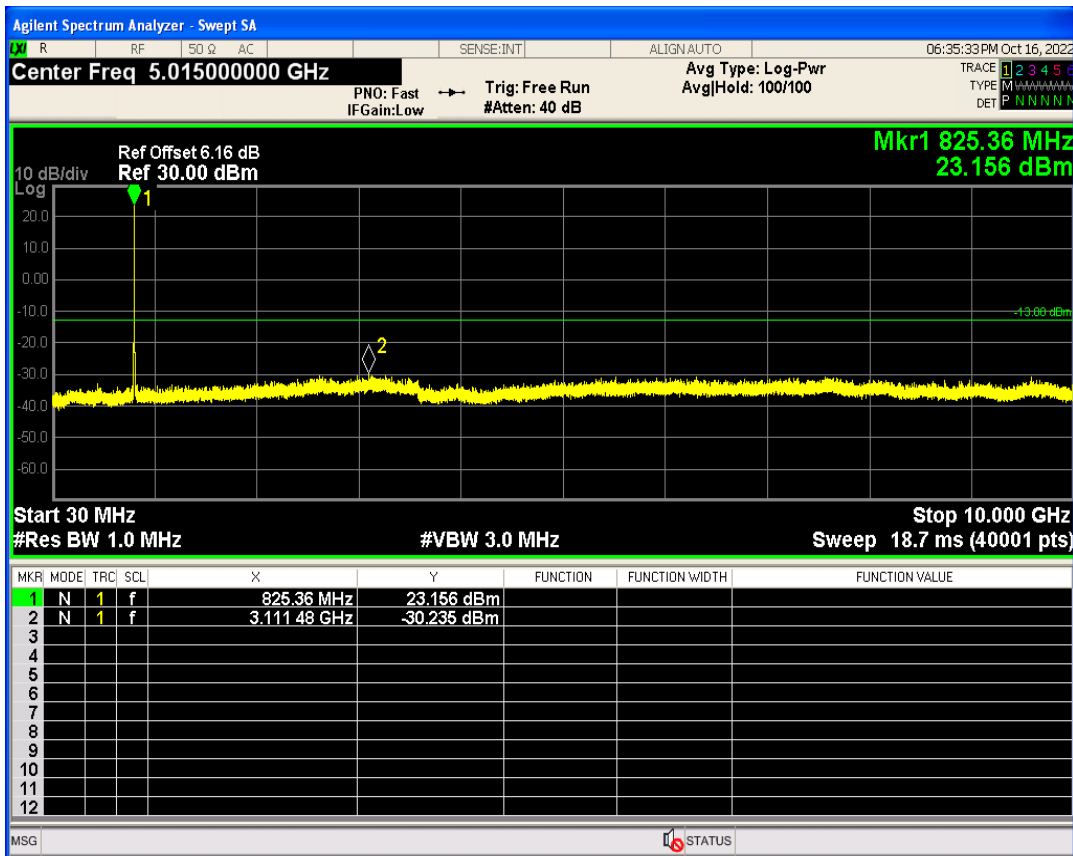

WCDMA Band2 Channel=9262

WCDMA Band2 Channel=9400

WCDMA Band2 Channel=9538

WCDMA Band5 Channel=4132

WCDMA Band5 Channel=4182

WCDMA Band5 Channel=4233

07 Conducted output power

Band	Channel	Frequency (MHz)	Power (dBm)	Verdict
HSDPA Band2 Subtest1	9262	1852.4	21.56	PASS
HSDPA Band2 Subtest2	9262	1852.4	21.16	PASS
HSDPA Band2 Subtest3	9262	1852.4	20.89	PASS
HSDPA Band2 Subtest4	9262	1852.4	20.66	PASS
HSDPA Band2 Subtest1	9400	1880	21.73	PASS
HSDPA Band2 Subtest2	9400	1880	21.51	PASS
HSDPA Band2 Subtest3	9400	1880	21.24	PASS
HSDPA Band2 Subtest4	9400	1880	21.05	PASS
HSDPA Band2 Subtest1	9538	1907.6	20.55	PASS
HSDPA Band2 Subtest2	9538	1907.6	20.29	PASS
HSDPA Band2 Subtest3	9538	1907.6	19.90	PASS
HSDPA Band2 Subtest4	9538	1907.6	19.79	PASS
HSDPA Band5 Subtest1	4132	826.4	22.42	PASS
HSDPA Band5 Subtest2	4132	826.4	22.18	PASS
HSDPA Band5 Subtest3	4132	826.4	21.83	PASS
HSDPA Band5 Subtest4	4132	826.4	21.57	PASS
HSDPA Band5 Subtest1	4182	836.4	22.64	PASS
HSDPA Band5 Subtest2	4182	836.4	22.41	PASS
HSDPA Band5 Subtest3	4182	836.4	22.09	PASS
HSDPA Band5 Subtest4	4182	836.4	21.83	PASS
HSDPA Band5 Subtest1	4233	846.6	21.78	PASS
HSDPA Band5 Subtest2	4233	846.6	21.52	PASS
HSDPA Band5 Subtest3	4233	846.6	21.23	PASS
HSDPA Band5 Subtest4	4233	846.6	21.04	PASS