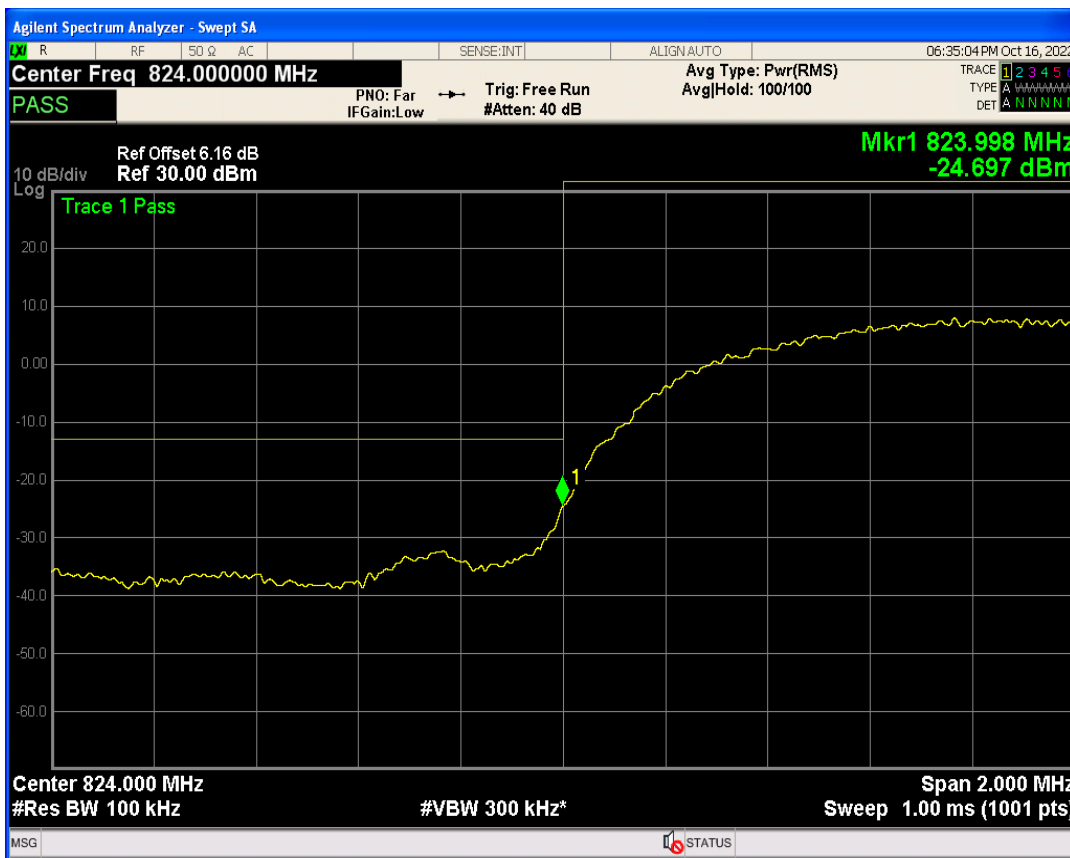

WCDMA Band2 Channel=9262

WCDMA Band2 Channel=9538

WCDMA Band5 Channel=4132

WCDMA Band5 Channel=4233

06 Out-of-band emissions

Band	Channel	Frequency (MHz)	Spur Freq (MHz)	Spur Level (dBm)	Limit (dBm)	Verdict
WCDMA Band2	9262	1852.4	17970.55	-23.70	-13	PASS
WCDMA Band2	9400	1880	19869.20	-22.54	-13	PASS
WCDMA Band2	9538	1907.6	18488.77	-23.11	-13	PASS
WCDMA Band5	4132	826.4	3111.48	-30.23	-13	PASS
WCDMA Band5	4182	836.4	7520.21	-30.00	-13	PASS
WCDMA Band5	4233	846.6	3224.39	-30.10	-13	PASS