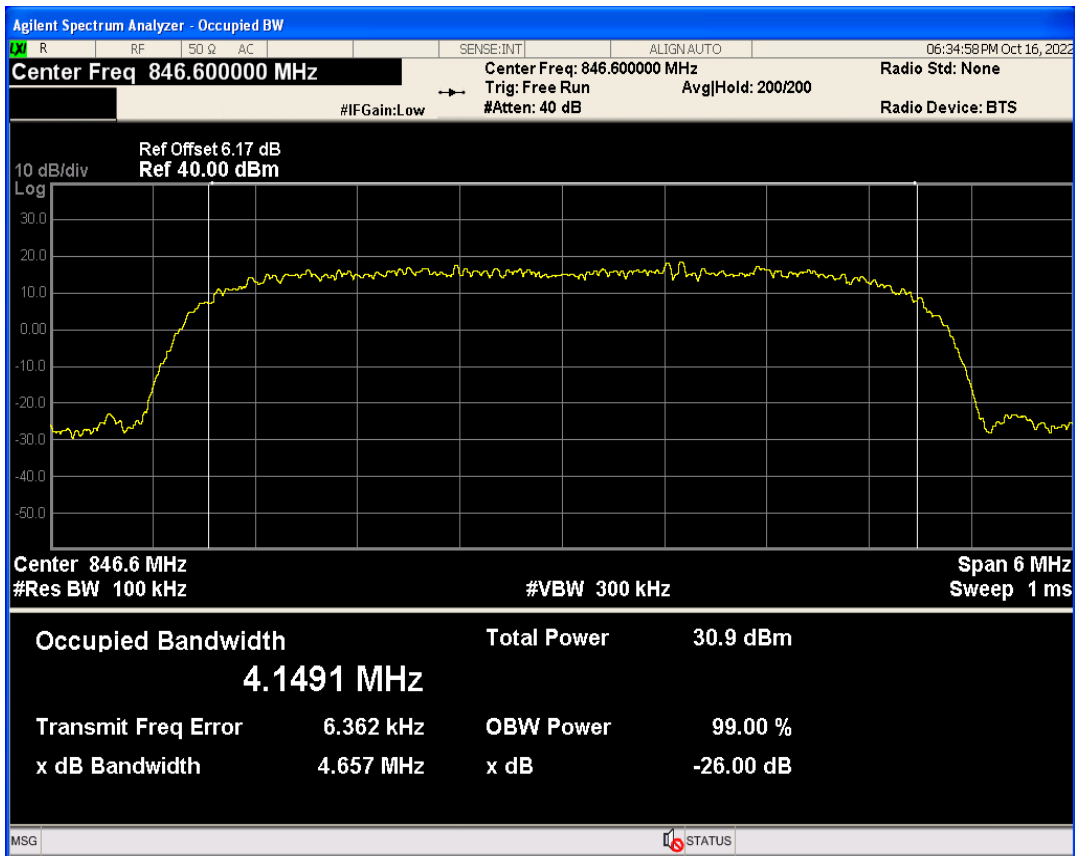

WCDMA Band2 Channel=9262

WCDMA Band2 Channel=9538

WCDMA Band2 Channel=9400

WCDMA Band5 Channel=4182

WCDMA Band5 Channel=4132

WCDMA Band5 Channel=4233

05 Band edge

Band	Channel	Frequency (MHz)	Spur Freq (MHz)	Spur Level (dBm)	Limit (dBm)	Verdict
WCDMA Band2	9262	1852.4	1850.00	-28.96	-13	PASS
WCDMA Band2	9538	1907.6	1910.00	-30.06	-13	PASS
WCDMA Band5	4132	826.4	824.00	-24.69	-13	PASS
WCDMA Band5	4233	846.6	849.00	-24.75	-13	PASS