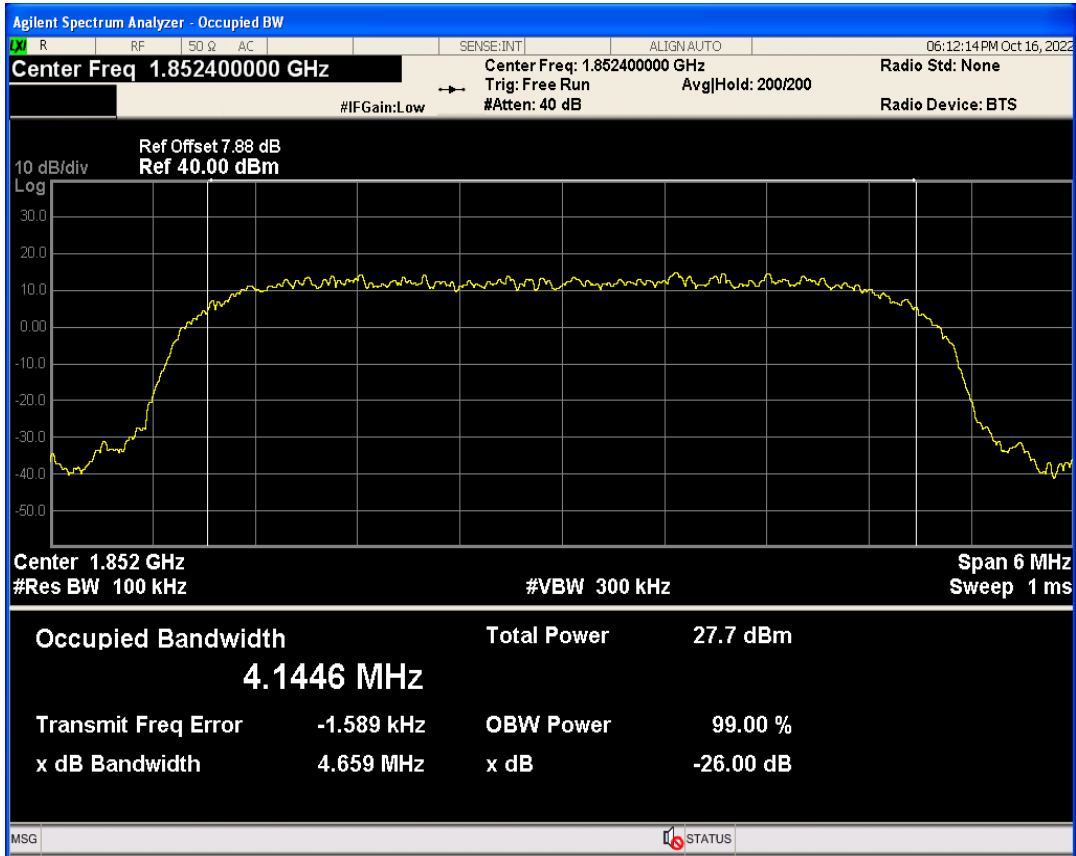

WCDMA Band2 Channel=9538