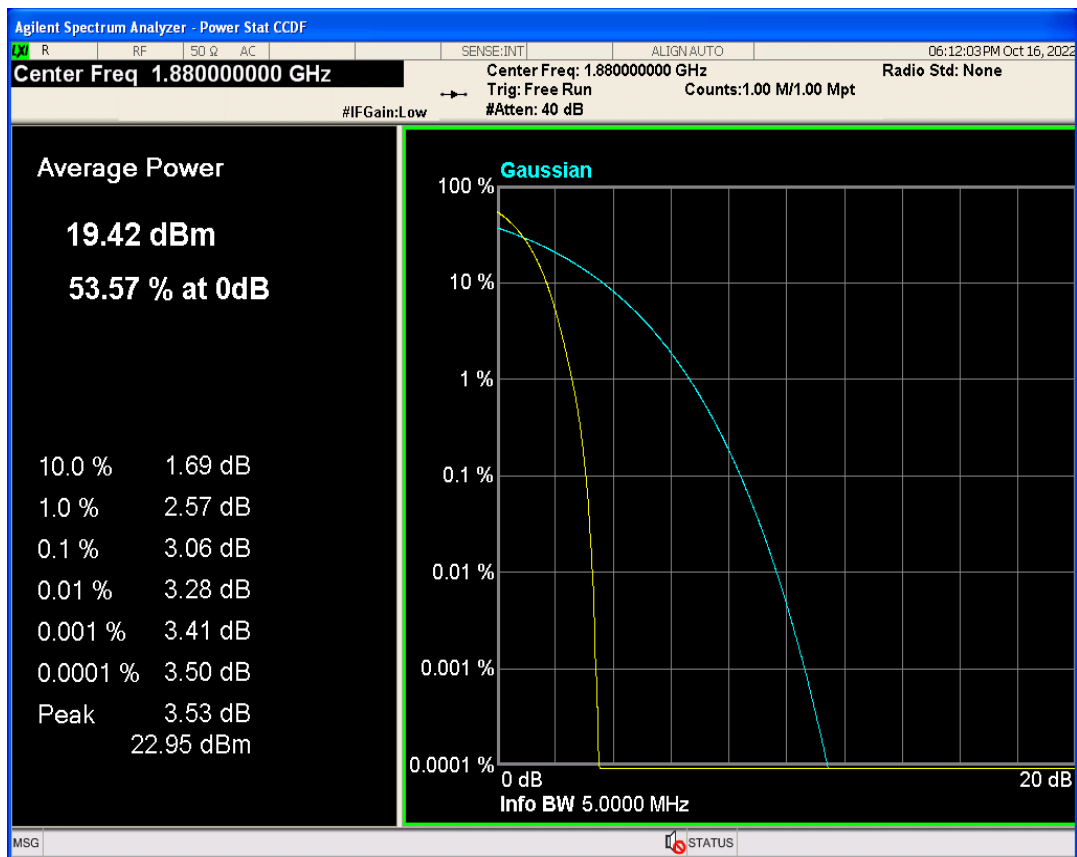

01 Conducted output power

Band	Channel	Frequency (MHz)	Power (dBm)	Verdict
WCDMA Band2	9262	1852.4	19.15	PASS
WCDMA Band2	9400	1880	18.98	PASS
WCDMA Band2	9538	1907.6	18.68	PASS
WCDMA Band5	4132	826.4	22.56	PASS
WCDMA Band5	4182	836.4	22.59	PASS
WCDMA Band5	4233	846.6	22.58	PASS

03 Peak-to-Average Ratio

Band	Channel	Frequency (MHz)	Result (dB)	high Limit (dB)	Verdict
WCDMA Band2	9262	1852.4	2.95	13	PASS
WCDMA Band2	9400	1880	3.06	13	PASS
WCDMA Band2	9538	1907.6	2.98	13	PASS
WCDMA Band5	4132	826.4	2.95	13	PASS
WCDMA Band5	4182	836.4	2.73	13	PASS
WCDMA Band5	4233	846.6	2.86	13	PASS

WCDMA Band2 Channel=9400