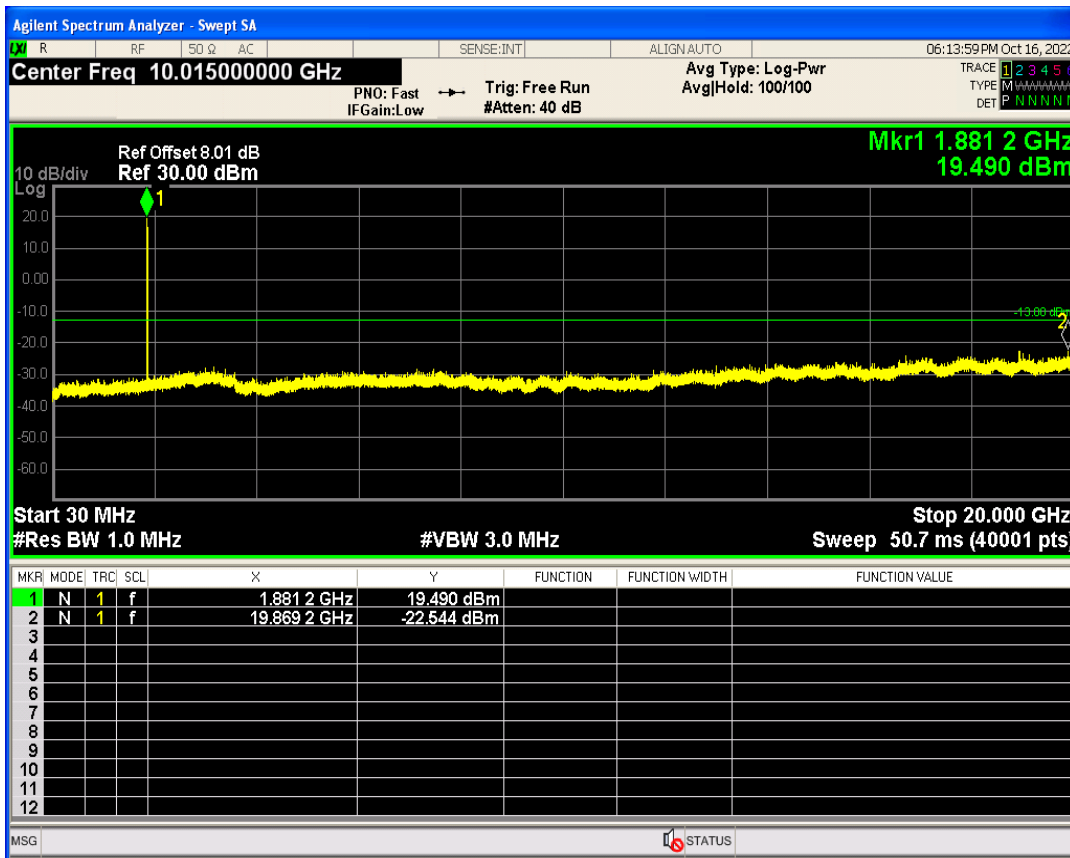

WCDMA Band2 Channel=9400