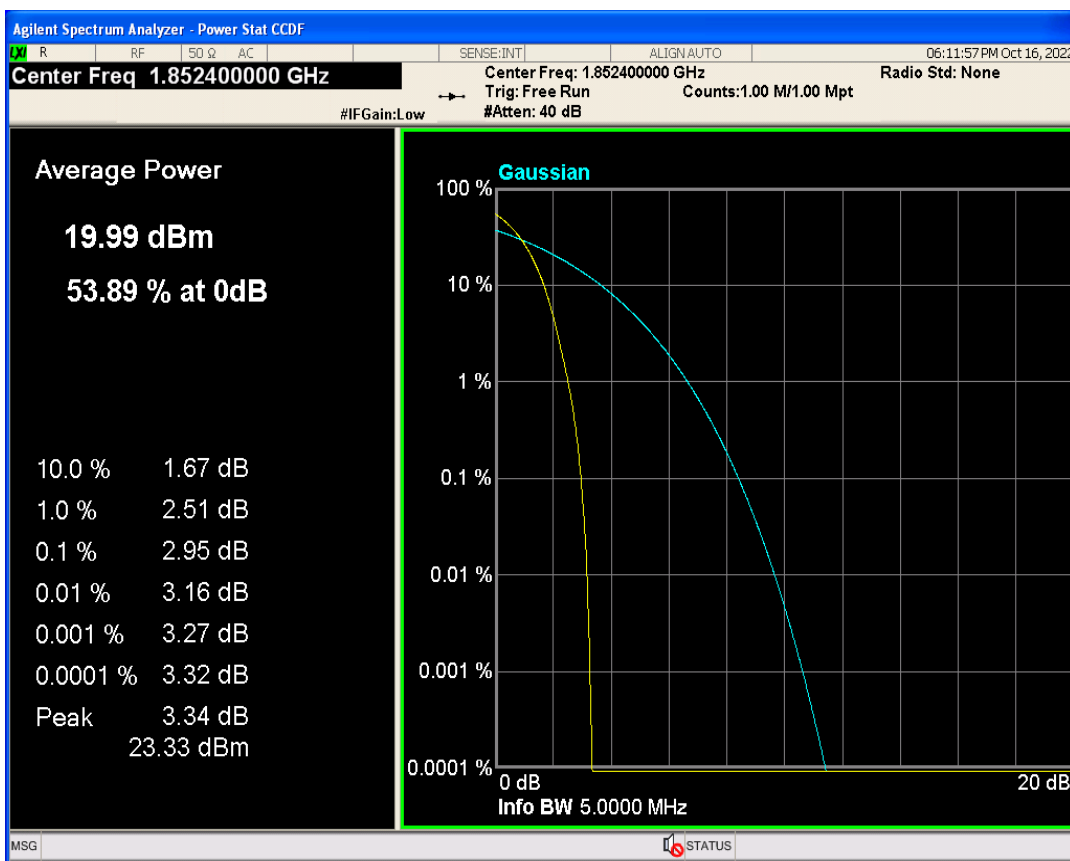

WCDMA Band2 Channel=9262