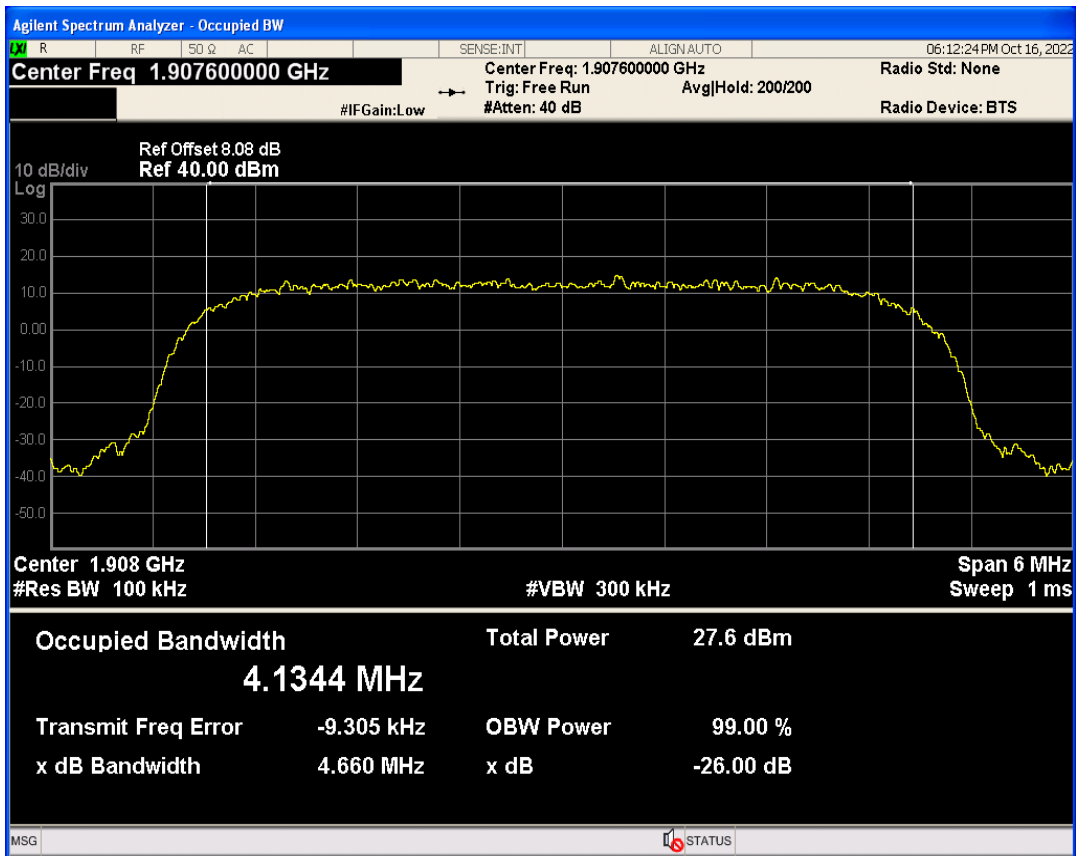

WCDMA Band2 Channel=9400