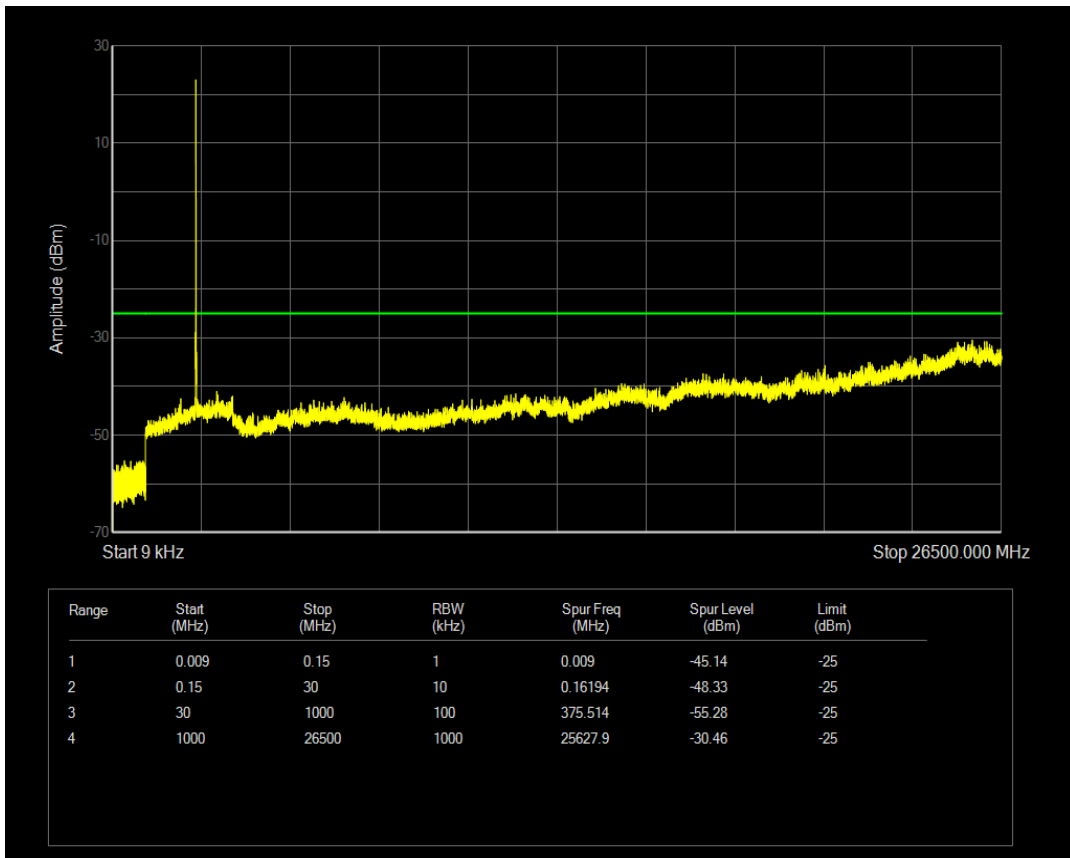

Band7 QPSK BW=5MHz Channel=21425 RB Size=1 Position=#0

Band7 QPSK BW=5MHz Channel=21425 RB Size=25 Position=#0

Band7 QAM16 BW=5MHz Channel=21425 RB Size=1 Position=#0

Band7 QAM16 BW=5MHz Channel=21425 RB Size=25 Position=#0

Band7 QPSK BW=10MHz Channel=20800 RB Size=1 Position=#0

Band7 QPSK BW=10MHz Channel=20800 RB Size=50 Position=#0

Band7 QAM16 BW=10MHz Channel=20800 RB Size=1 Position=#0

Band7 QAM16 BW=10MHz Channel=20800 RB Size=50 Position=#0