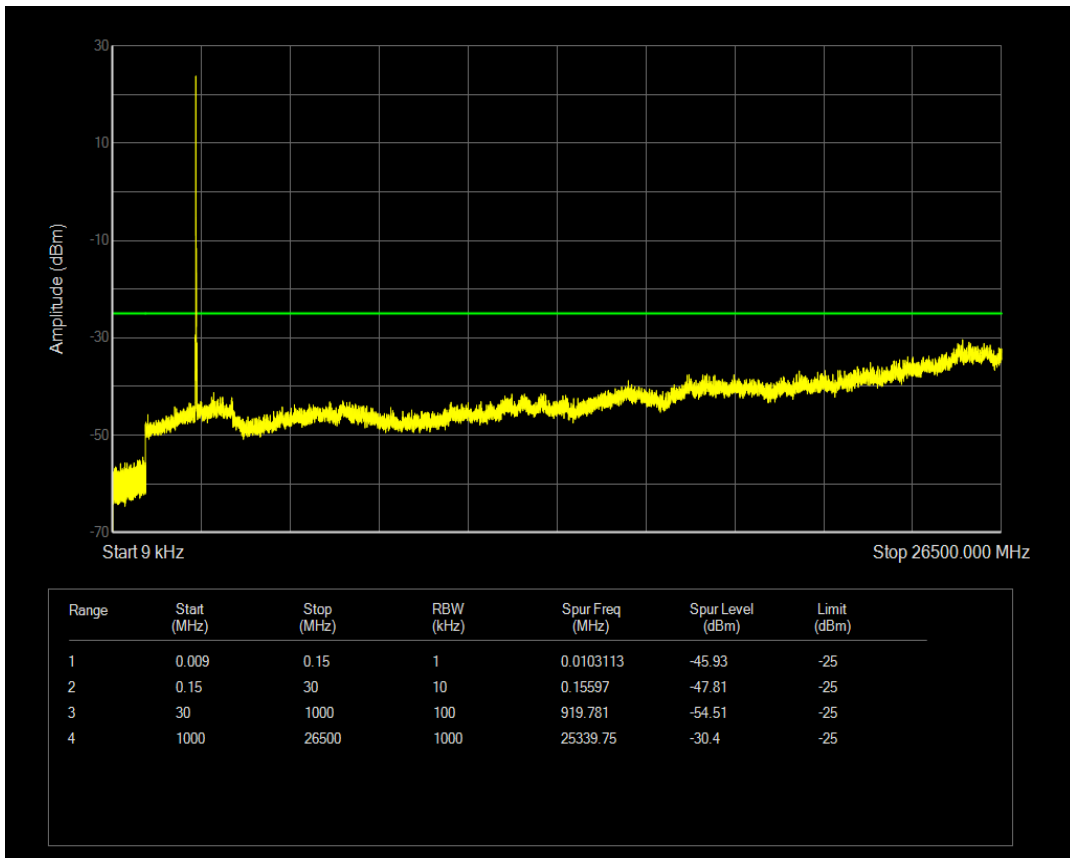

Band7 QAM16 BW=15MHz Channel=20825 RB Size=1 Position=#0

Band7 QAM16 BW=15MHz Channel=20825 RB Size=75 Position=#0