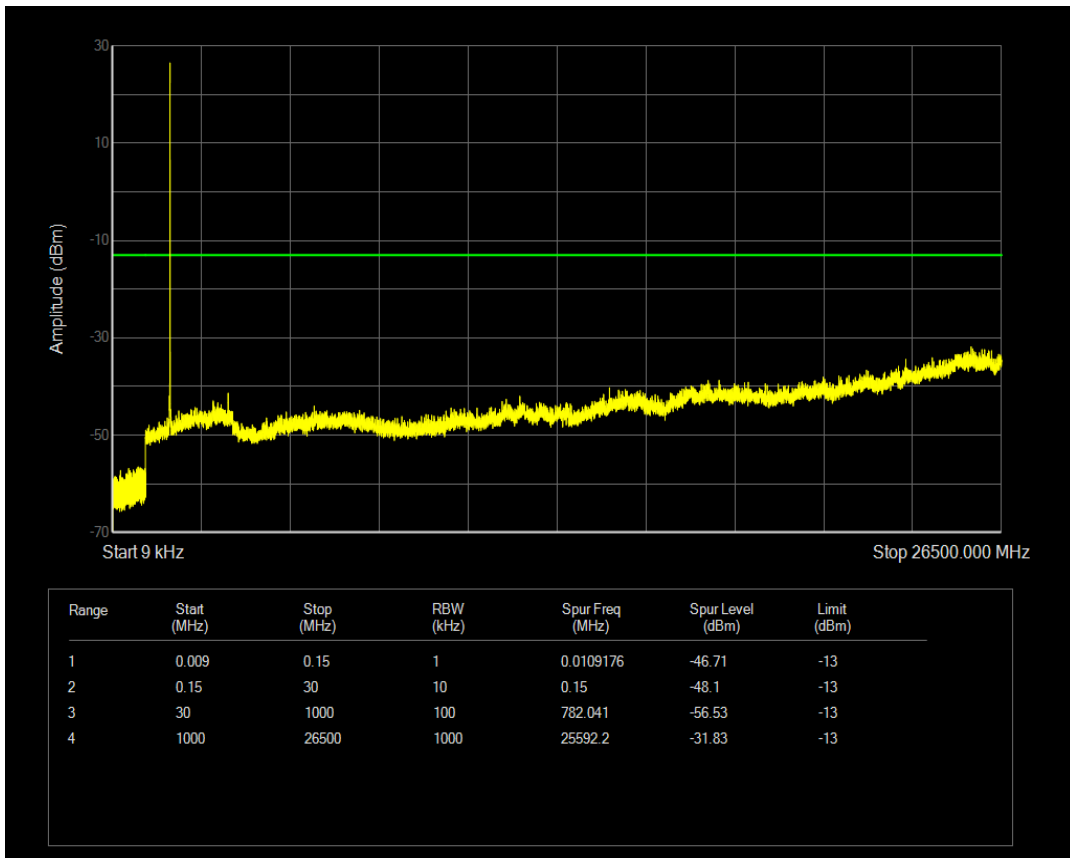

Band4 QAM16 BW=3MHz Channel=20175 RB Size=1 Position=#0

Band4 QAM16 BW=3MHz Channel=20175 RB Size=15 Position=#0