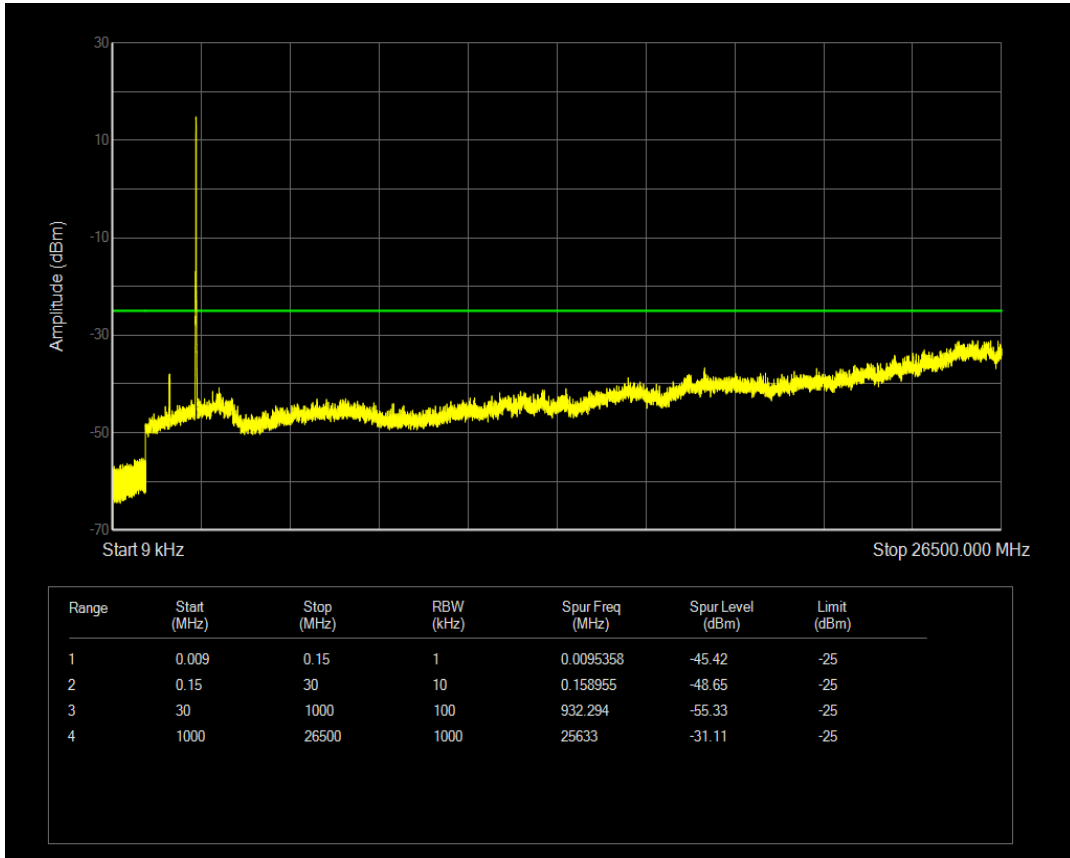

Band7 QPSK BW=10MHz Channel=21400 RB Size=1 Position=#0

Band7 QPSK BW=10MHz Channel=21400 RB Size=50 Position=#0

Band7 QAM16 BW=10MHz Channel=21400 RB Size=1 Position=#0

Band7 QAM16 BW=10MHz Channel=21400 RB Size=50 Position=#0

Band7 QPSK BW=15MHz Channel=20825 RB Size=1 Position=#0

Band7 QPSK BW=15MHz Channel=20825 RB Size=75 Position=#0

Band7 QAM16 BW=15MHz Channel=20825 RB Size=1 Position=#0

Band7 QAM16 BW=15MHz Channel=20825 RB Size=75 Position=#0