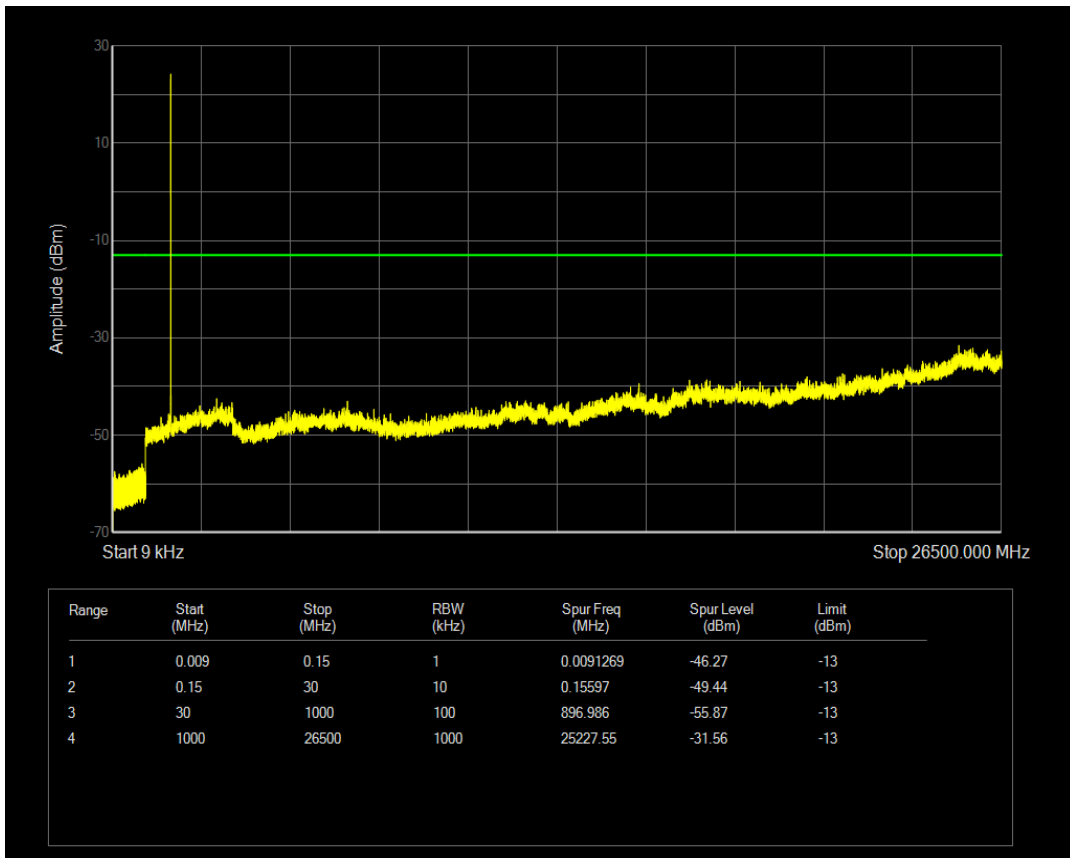

Band4 QPSK BW=1.4MHz Channel=20175 RB Size=1 Position=#0

Band4 QPSK BW=1.4MHz Channel=20175 RB Size=6 Position=#0

Band4 QAM16 BW=1.4MHz Channel=20175 RB Size=1 Position=#0

Band4 QAM16 BW=1.4MHz Channel=20175 RB Size=6 Position=#0

Band4 QPSK BW=1.4MHz Channel=20393 RB Size=1 Position=#0

Band4 QPSK BW=1.4MHz Channel=20393 RB Size=6 Position=#0

Band4 QAM16 BW=1.4MHz Channel=20393 RB Size=1 Position=#0

Band4 QAM16 BW=1.4MHz Channel=20393 RB Size=6 Position=#0