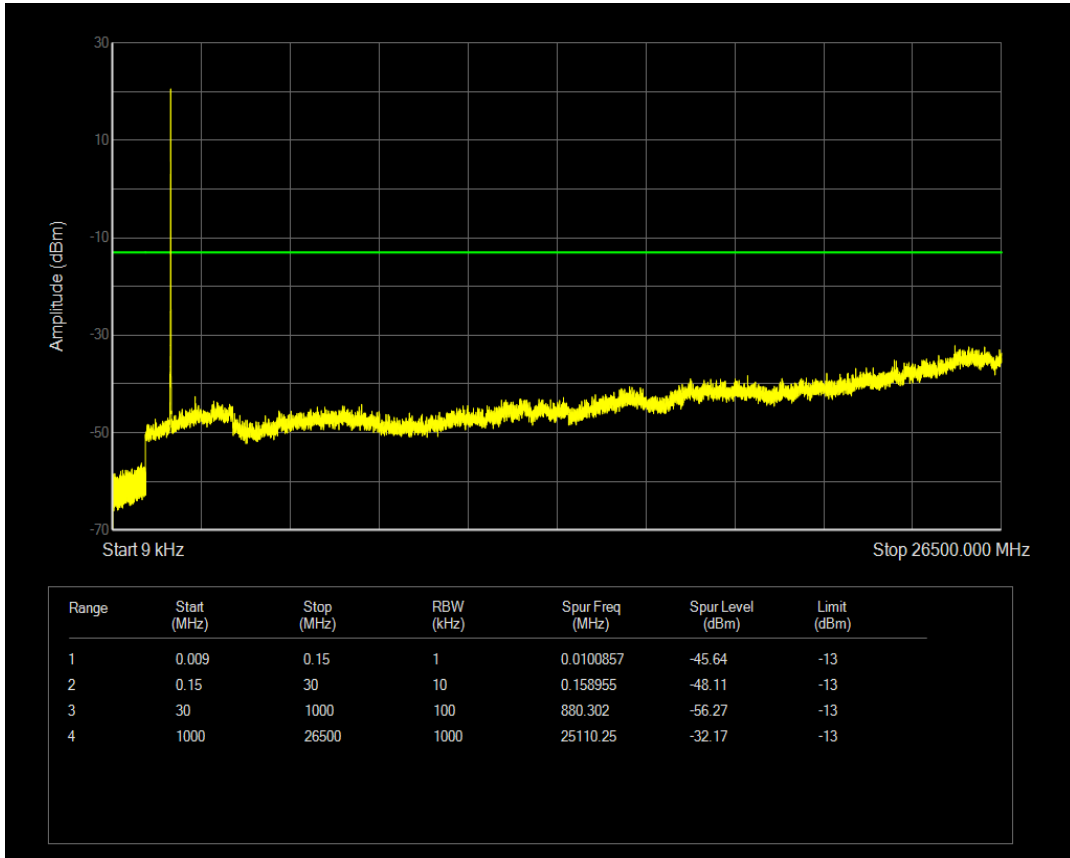

Band4 QPSK BW=5MHz Channel=20375 RB Size=1 Position=#0

Band4 QPSK BW=5MHz Channel=20375 RB Size=25 Position=#0

Band4 QAM16 BW=5MHz Channel=20375 RB Size=1 Position=#0

Band4 QAM16 BW=5MHz Channel=20375 RB Size=25 Position=#0

Band4 QPSK BW=10MHz Channel=20000 RB Size=1 Position=#0

Band4 QPSK BW=10MHz Channel=20000 RB Size=50 Position=#0

Band4 QAM16 BW=10MHz Channel=20000 RB Size=1 Position=#0

Band4 QAM16 BW=10MHz Channel=20000 RB Size=50 Position=#0