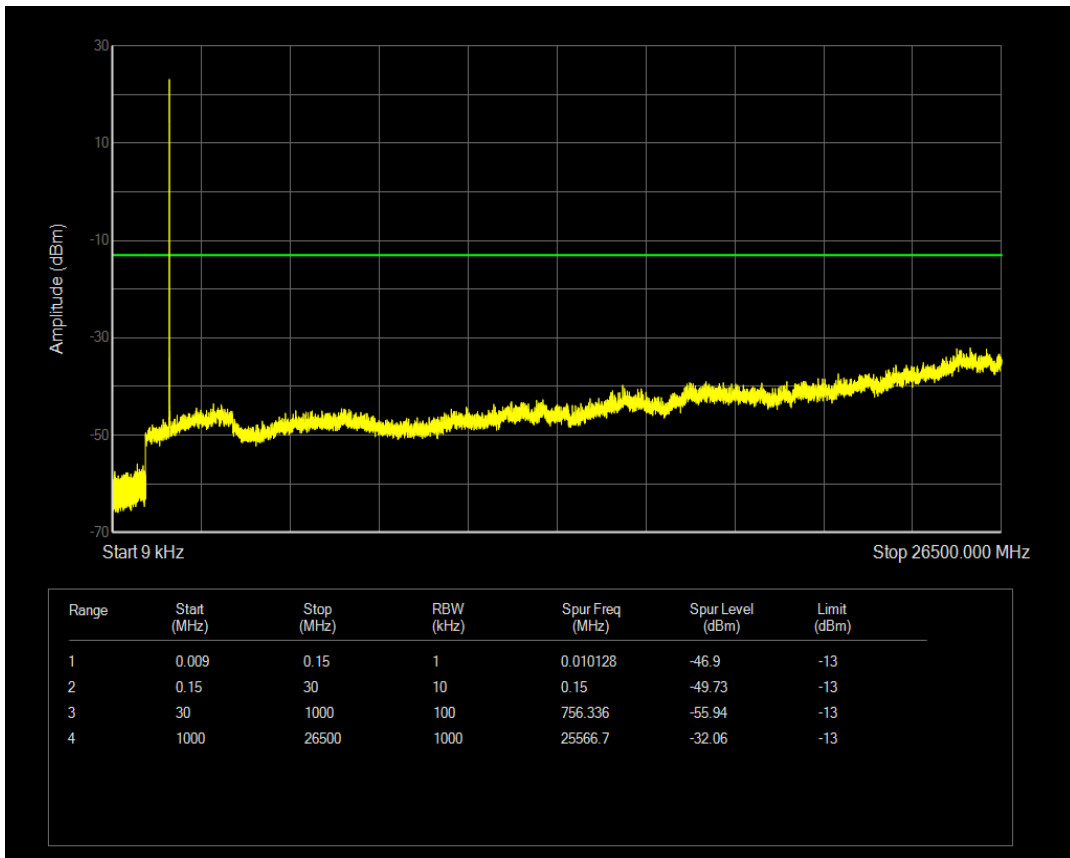

Band4 QPSK BW=1.4MHz Channel=20175 RB Size=1 Position=#0

Band4 QPSK BW=1.4MHz Channel=20175 RB Size=6 Position=#0

Band4 QAM16 BW=1.4MHz Channel=20175 RB Size=1 Position=#0

Band4 QAM16 BW=1.4MHz Channel=20175 RB Size=6 Position=#0

Band4 QPSK BW=1.4MHz Channel=20393 RB Size=1 Position=#0

Band4 QPSK BW=1.4MHz Channel=20393 RB Size=6 Position=#0

Band4 QAM16 BW=1.4MHz Channel=20393 RB Size=1 Position=#0

Band4 QAM16 BW=1.4MHz Channel=20393 RB Size=6 Position=#0

Band4 QPSK BW=3MHz Channel=19965 RB Size=1 Position=#0

Band4 QPSK BW=3MHz Channel=19965 RB Size=15 Position=#0

Band4 QAM16 BW=3MHz Channel=19965 RB Size=1 Position=#0

Band4 QAM16 BW=3MHz Channel=19965 RB Size=15 Position=#0