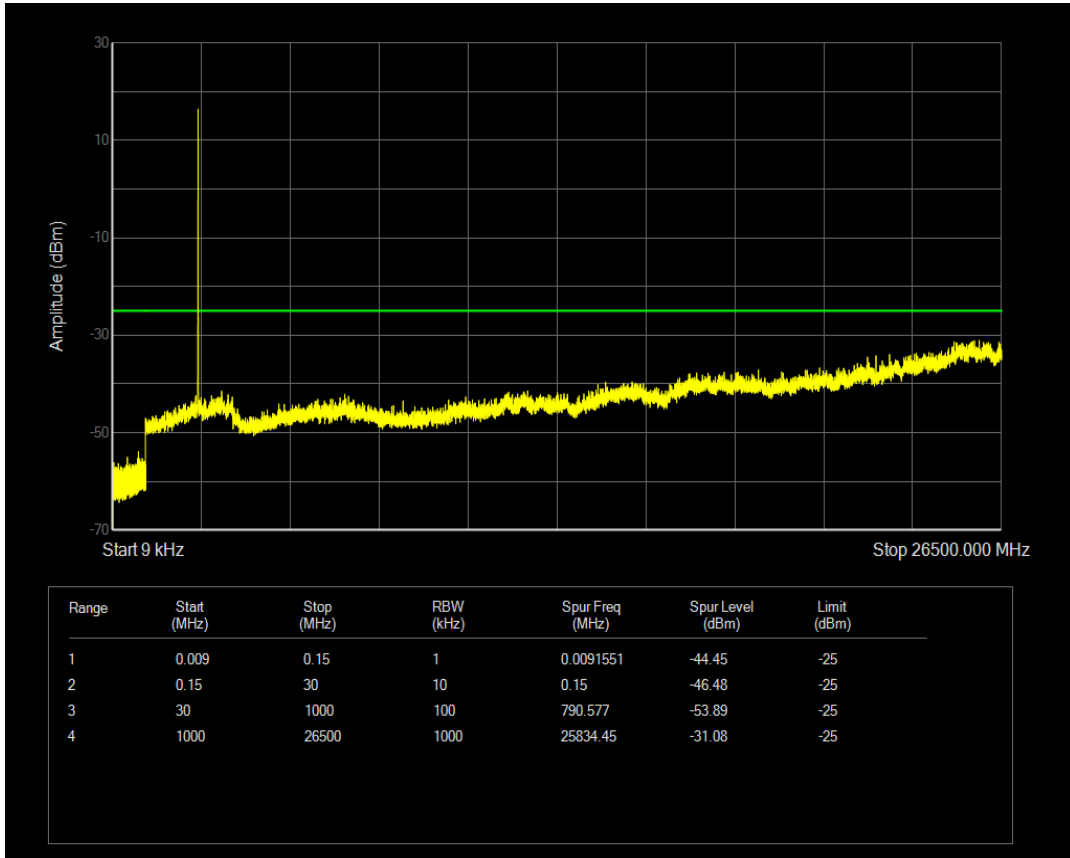

Band7 QPSK BW=5MHz Channel=21425 RB Size=1 Position=#0

Band7 QPSK BW=5MHz Channel=21425 RB Size=25 Position=#0

Band7 QAM16 BW=5MHz Channel=21425 RB Size=1 Position=#0

Band7 QAM16 BW=5MHz Channel=21425 RB Size=25 Position=#0

Band7 QPSK BW=10MHz Channel=20800 RB Size=1 Position=#0

Band7 QPSK BW=10MHz Channel=20800 RB Size=50 Position=#0

Band7 QAM16 BW=10MHz Channel=20800 RB Size=1 Position=#0

Band7 QAM16 BW=10MHz Channel=20800 RB Size=50 Position=#0