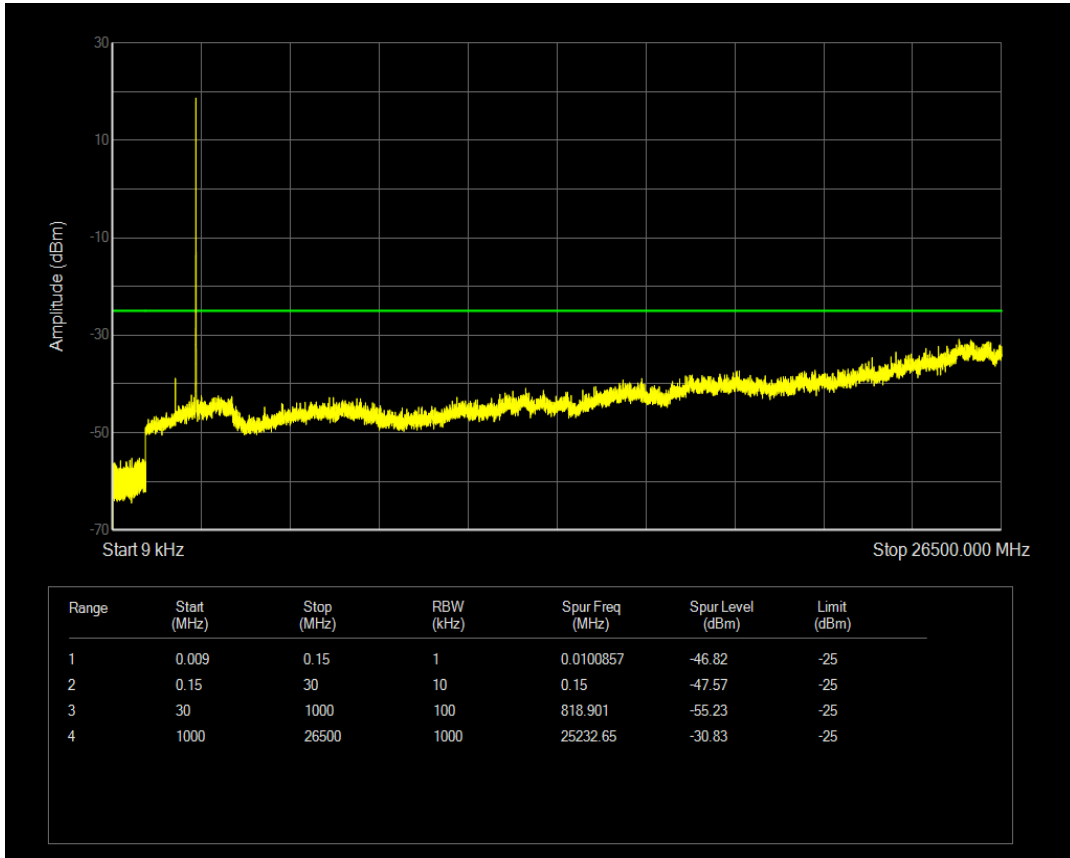

Band7 QPSK BW=5MHz Channel=20775 RB Size=25 Position=#0

Band7 QAM16 BW=5MHz Channel=20775 RB Size=1 Position=#0