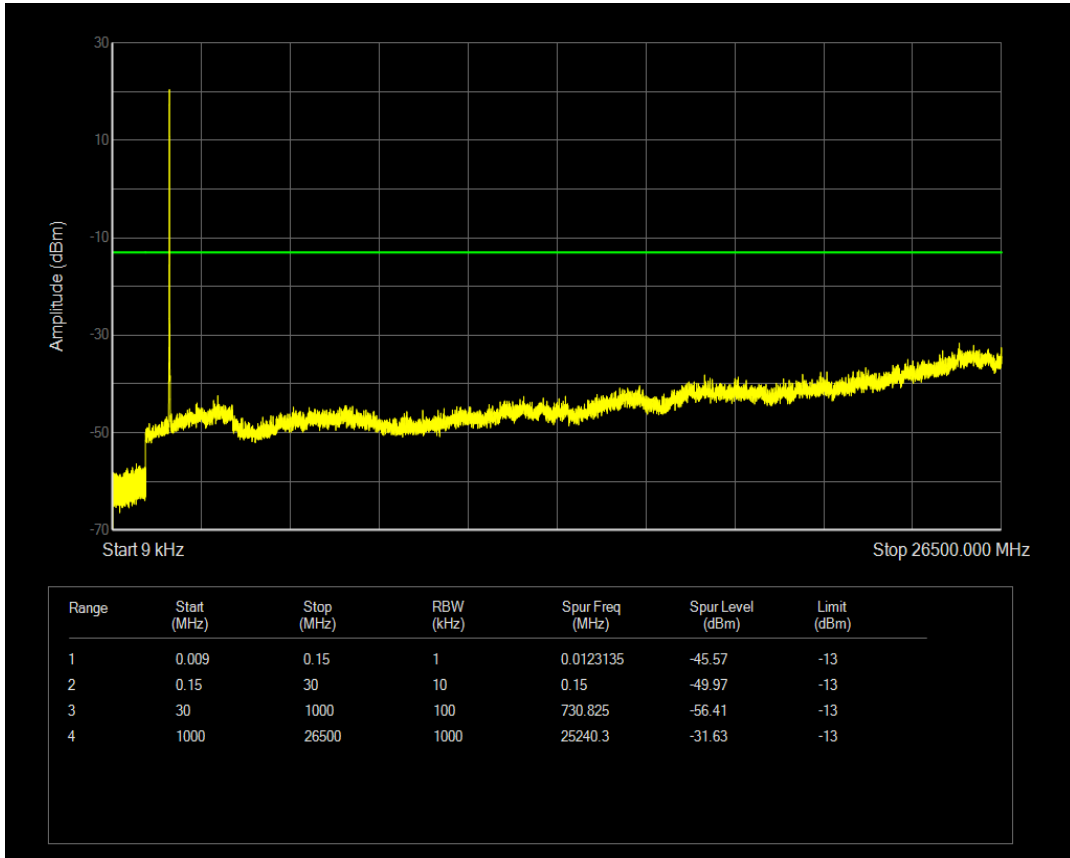

Band4 QPSK BW=3MHz Channel=20385 RB Size=1 Position=#0

Band4 QPSK BW=3MHz Channel=20385 RB Size=15 Position=#0

Band4 QAM16 BW=3MHz Channel=20385 RB Size=1 Position=#0

Band4 QAM16 BW=3MHz Channel=20385 RB Size=15 Position=#0

Band4 QPSK BW=5MHz Channel=19975 RB Size=1 Position=#0

Band4 QPSK BW=5MHz Channel=19975 RB Size=25 Position=#0

Band4 QAM16 BW=5MHz Channel=19975 RB Size=1 Position=#0

Band4 QAM16 BW=5MHz Channel=19975 RB Size=25 Position=#0