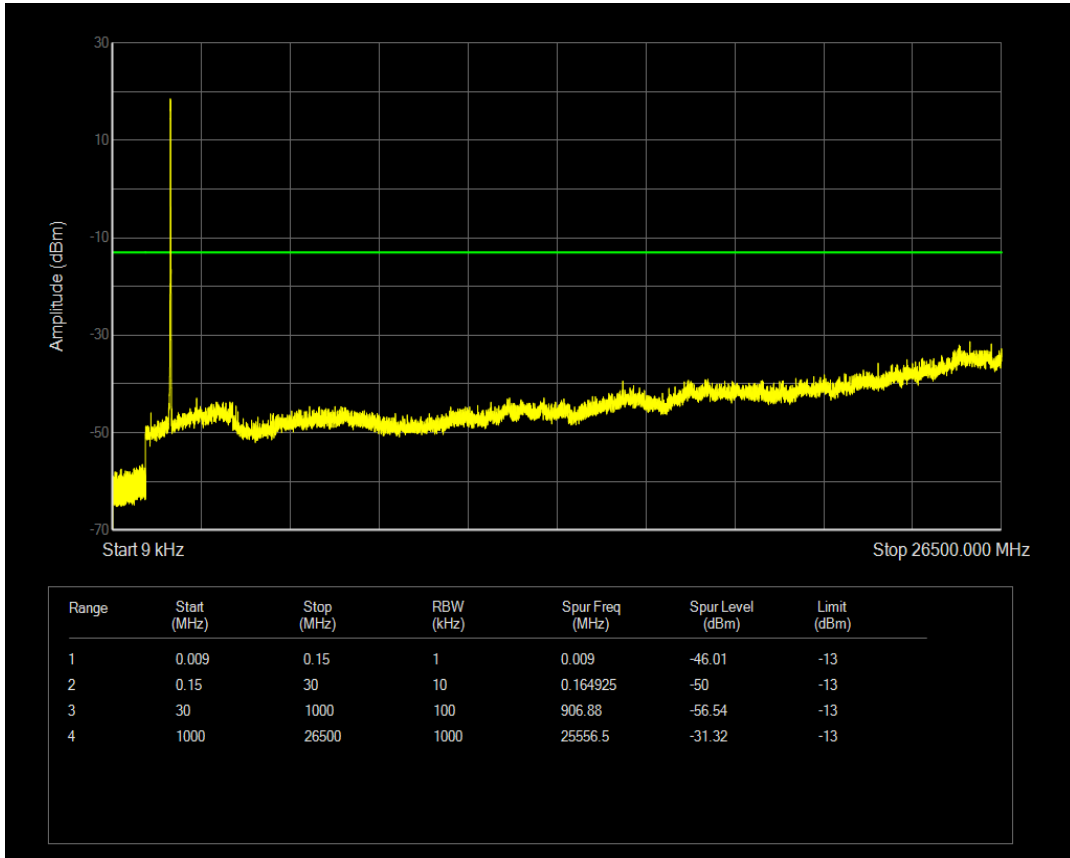

Band4 QPSK BW=15MHz Channel=20325 RB Size=1 Position=#0

Band4 QPSK BW=15MHz Channel=20325 RB Size=75 Position=#0

Band4 QAM16 BW=15MHz Channel=20325 RB Size=1 Position=#0

Band4 QAM16 BW=15MHz Channel=20325 RB Size=75 Position=#0

Band4 QPSK BW=20MHz Channel=20050 RB Size=1 Position=#0

Band4 QPSK BW=20MHz Channel=20050 RB Size=100 Position=#0

Band4 QAM16 BW=20MHz Channel=20050 RB Size=1 Position=#0

Band4 QAM16 BW=20MHz Channel=20050 RB Size=100 Position=#0