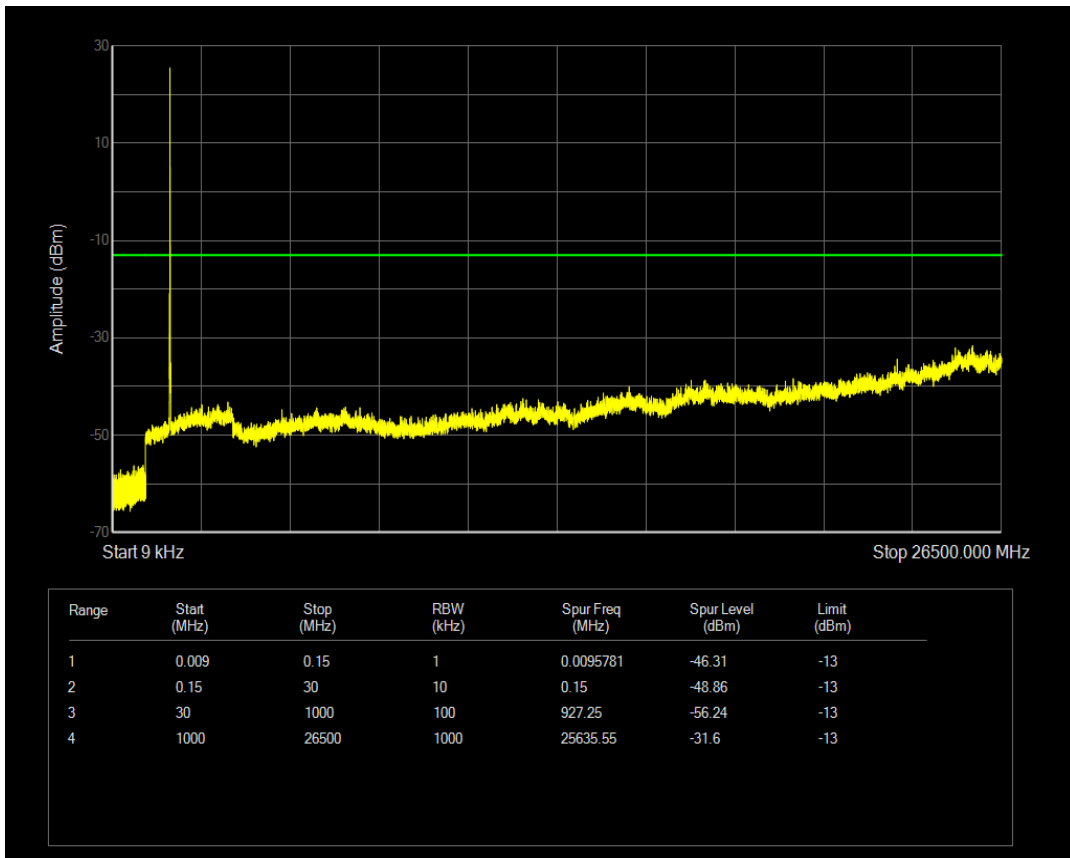

Band4 QPSK BW=10MHz Channel=20000 RB Size=1 Position=#0

Band4 QPSK BW=10MHz Channel=20000 RB Size=50 Position=#0

Band4 QAM16 BW=10MHz Channel=20000 RB Size=1 Position=#0

Band4 QAM16 BW=10MHz Channel=20000 RB Size=50 Position=#0

Band4 QPSK BW=10MHz Channel=20175 RB Size=1 Position=#0

Band4 QPSK BW=10MHz Channel=20175 RB Size=50 Position=#0

Band4 QAM16 BW=10MHz Channel=20175 RB Size=1 Position=#0

Band4 QAM16 BW=10MHz Channel=20175 RB Size=50 Position=#0