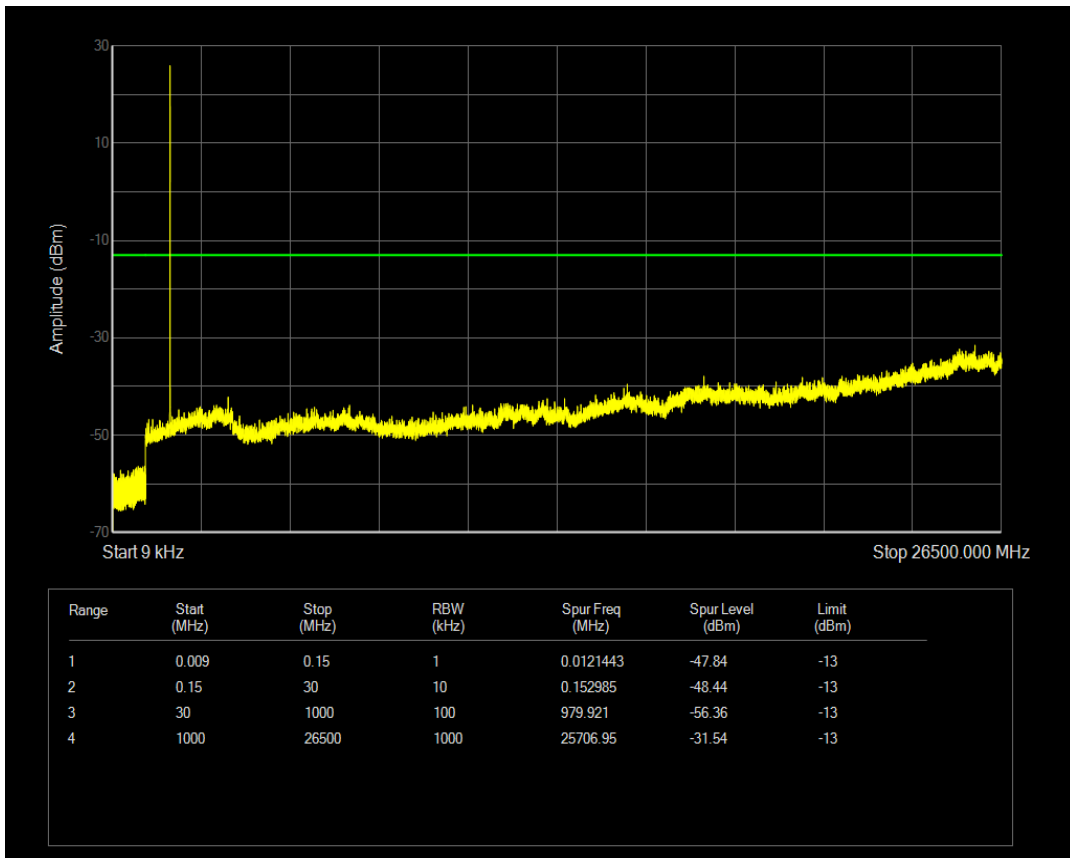

Band4 QPSK BW=1.4MHz Channel=20175 RB Size=1 Position=#0

Band4 QPSK BW=1.4MHz Channel=20175 RB Size=6 Position=#0

Band4 QAM16 BW=1.4MHz Channel=20175 RB Size=1 Position=#0

Band4 QAM16 BW=1.4MHz Channel=20175 RB Size=6 Position=#0

Band4 QPSK BW=1.4MHz Channel=20393 RB Size=1 Position=#0

Band4 QPSK BW=1.4MHz Channel=20393 RB Size=6 Position=#0

Band4 QAM16 BW=1.4MHz Channel=20393 RB Size=1 Position=#0

Band4 QAM16 BW=1.4MHz Channel=20393 RB Size=6 Position=#0