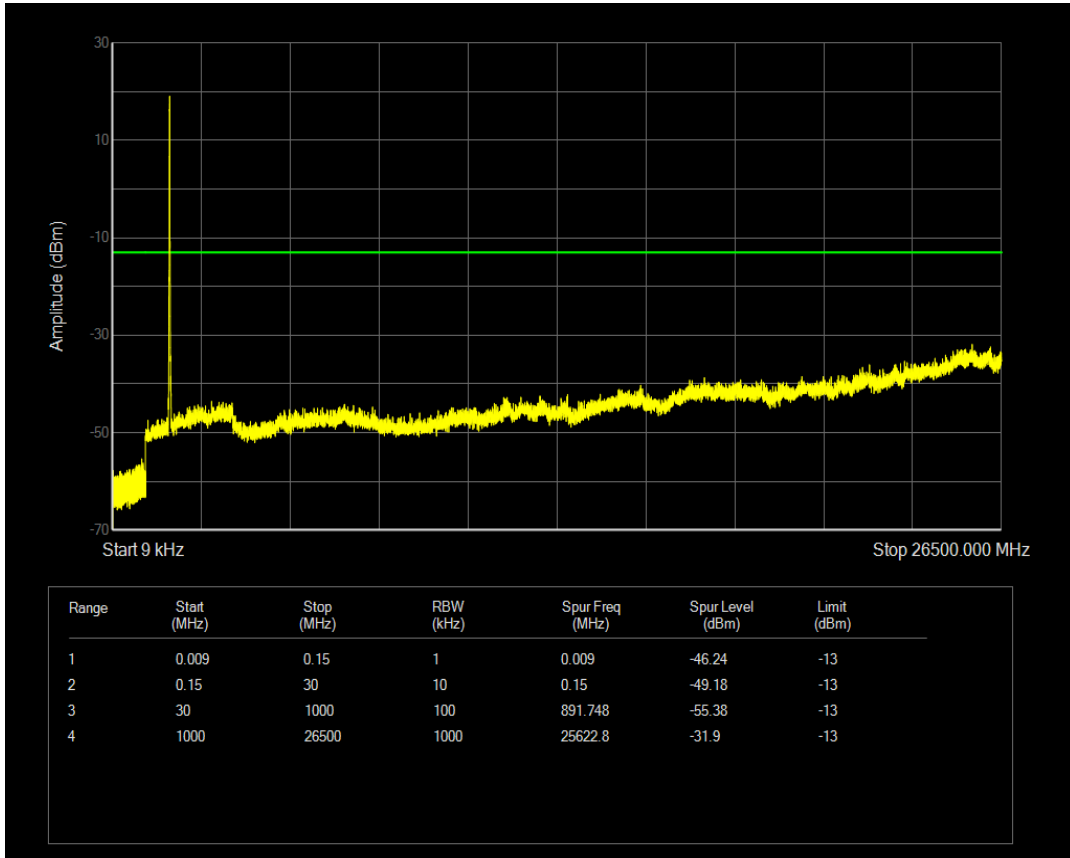

Band4 QPSK BW=10MHz Channel=20350 RB Size=1 Position=#0

Band4 QPSK BW=10MHz Channel=20350 RB Size=50 Position=#0

Band4 QAM16 BW=10MHz Channel=20350 RB Size=1 Position=#0

Band4 QAM16 BW=10MHz Channel=20350 RB Size=50 Position=#0

Band4 QPSK BW=15MHz Channel=20025 RB Size=1 Position=#0

Band4 QPSK BW=15MHz Channel=20025 RB Size=75 Position=#0

Band4 QAM16 BW=15MHz Channel=20025 RB Size=1 Position=#0

Band4 QAM16 BW=15MHz Channel=20025 RB Size=75 Position=#0