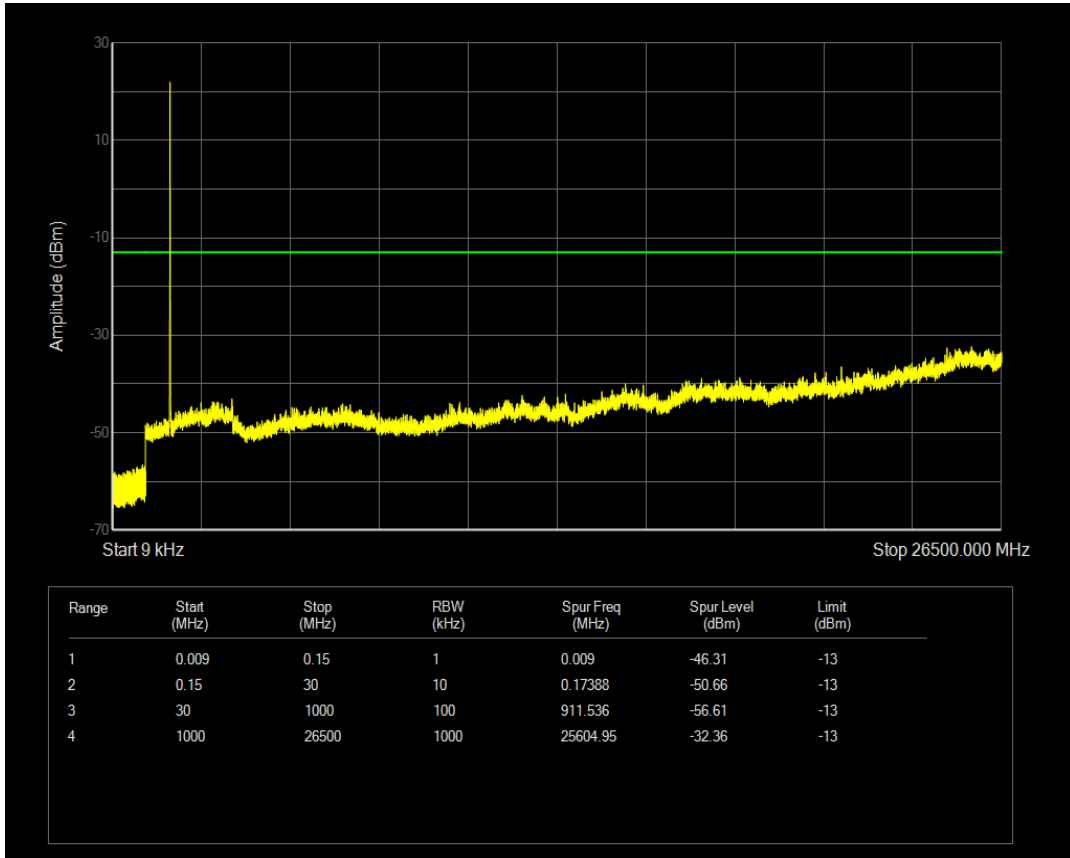

Band4 QPSK BW=5MHz Channel=19975 RB Size=1 Position=#0

Band4 QPSK BW=5MHz Channel=19975 RB Size=25 Position=#0

Band4 QAM16 BW=5MHz Channel=19975 RB Size=1 Position=#0

Band4 QAM16 BW=5MHz Channel=19975 RB Size=25 Position=#0

Band4 QPSK BW=5MHz Channel=20175 RB Size=1 Position=#0

Band4 QPSK BW=5MHz Channel=20175 RB Size=25 Position=#0

Band4 QAM16 BW=5MHz Channel=20175 RB Size=1 Position=#0

Band4 QAM16 BW=5MHz Channel=20175 RB Size=25 Position=#0