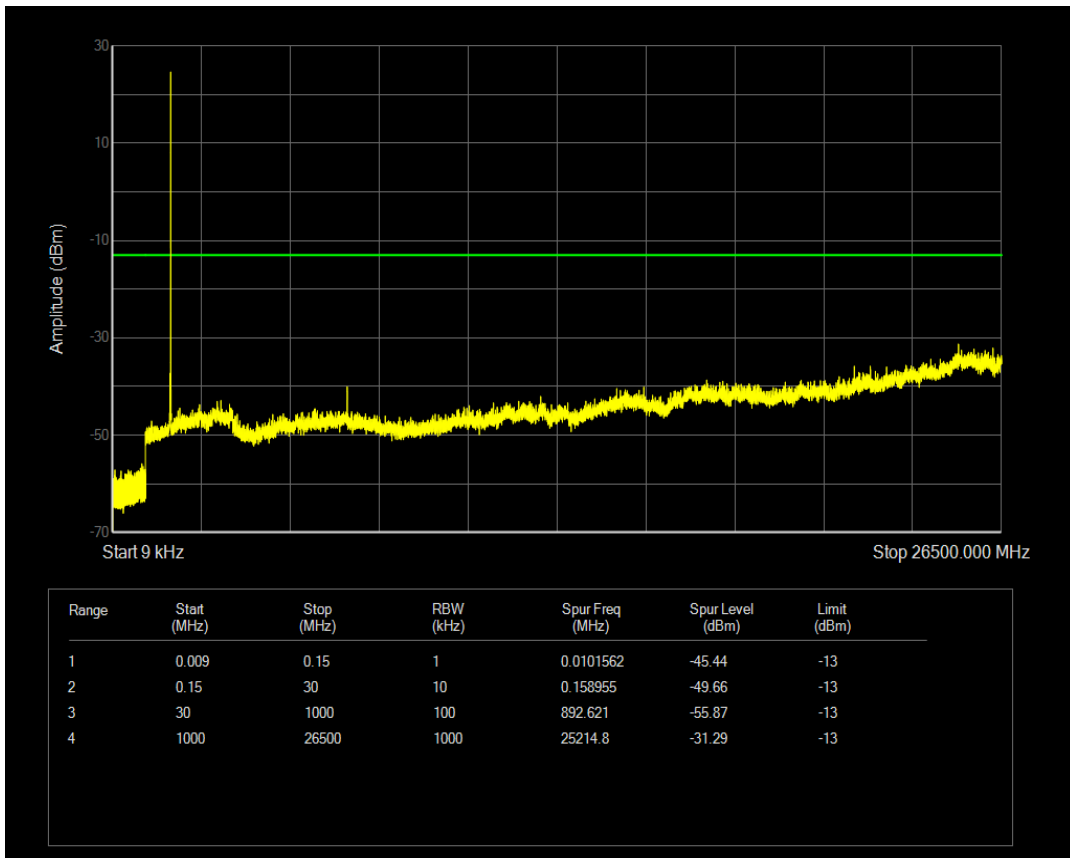

Band4 QPSK BW=3MHz Channel=20175 RB Size=1 Position=#0

Band4 QPSK BW=3MHz Channel=20175 RB Size=15 Position=#0

Band4 QAM16 BW=3MHz Channel=20175 RB Size=1 Position=#0

Band4 QAM16 BW=3MHz Channel=20175 RB Size=15 Position=#0

Band4 QPSK BW=3MHz Channel=20385 RB Size=1 Position=#0

Band4 QPSK BW=3MHz Channel=20385 RB Size=15 Position=#0

Band4 QAM16 BW=3MHz Channel=20385 RB Size=1 Position=#0

Band4 QAM16 BW=3MHz Channel=20385 RB Size=15 Position=#0