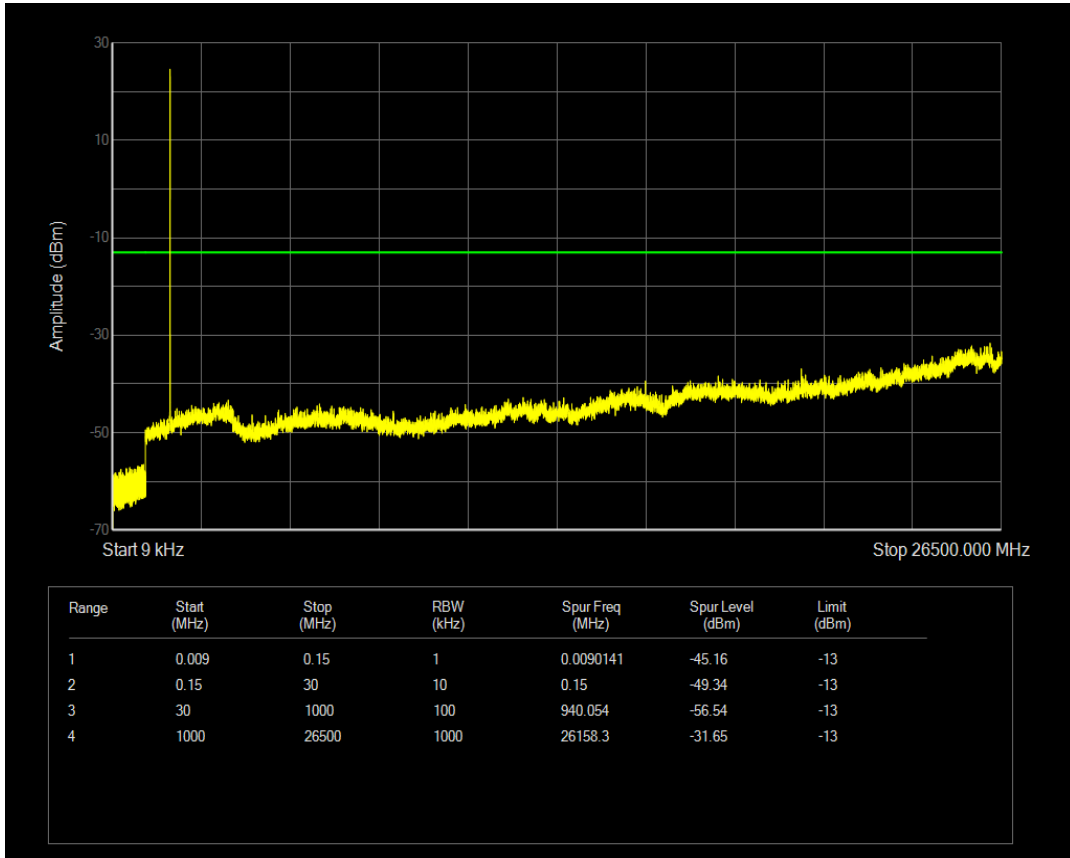

Band4 QPSK BW=1.4MHz Channel=20175 RB Size=1 Position=#0

Band4 QPSK BW=1.4MHz Channel=20175 RB Size=6 Position=#0

Band4 QAM16 BW=1.4MHz Channel=20175 RB Size=1 Position=#0

Band4 QAM16 BW=1.4MHz Channel=20175 RB Size=6 Position=#0

Band4 QPSK BW=1.4MHz Channel=20393 RB Size=1 Position=#0

Band4 QPSK BW=1.4MHz Channel=20393 RB Size=6 Position=#0

Band4 QAM16 BW=1.4MHz Channel=20393 RB Size=1 Position=#0

Band4 QAM16 BW=1.4MHz Channel=20393 RB Size=6 Position=#0