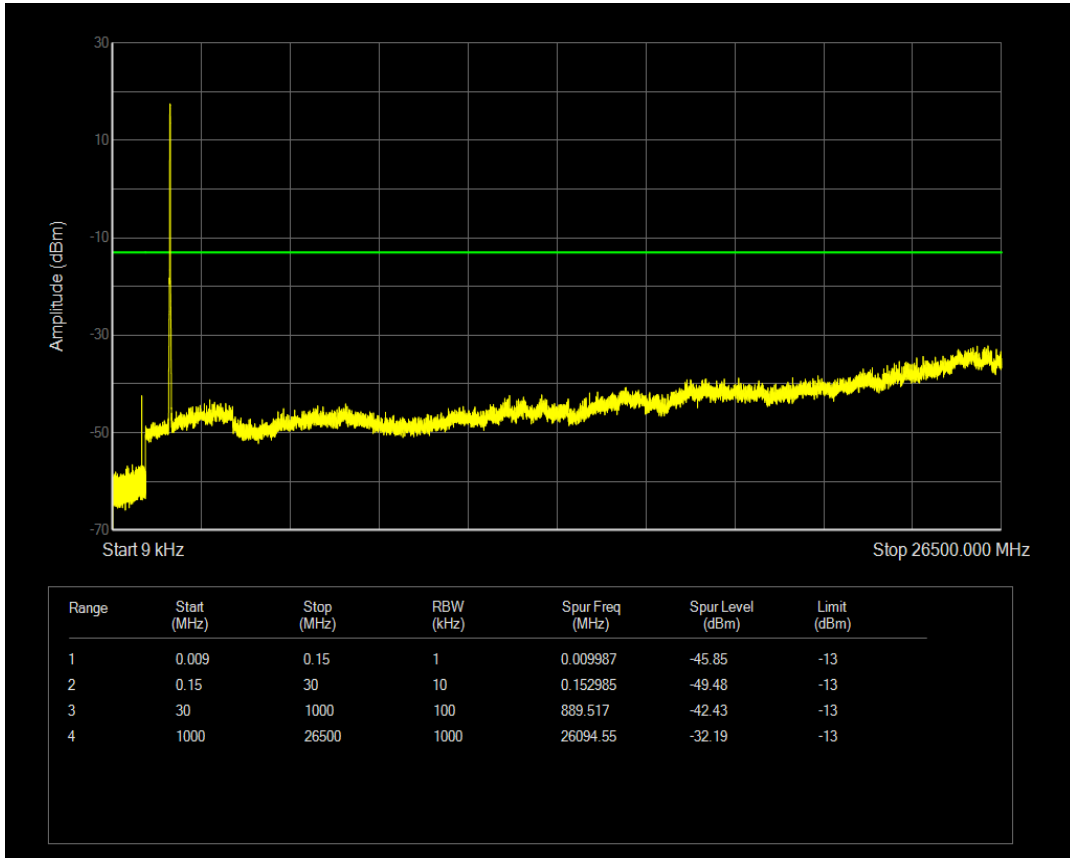

Band4 QPSK BW=20MHz Channel=20050 RB Size=1 Position=#0

Band4 QPSK BW=20MHz Channel=20050 RB Size=100 Position=#0

Band4 QAM16 BW=20MHz Channel=20050 RB Size=1 Position=#0

Band4 QAM16 BW=20MHz Channel=20050 RB Size=100 Position=#0

Band4 QPSK BW=20MHz Channel=20175 RB Size=1 Position=#0

Band4 QPSK BW=20MHz Channel=20175 RB Size=100 Position=#0

Band4 QAM16 BW=20MHz Channel=20175 RB Size=1 Position=#0

Band4 QAM16 BW=20MHz Channel=20175 RB Size=100 Position=#0