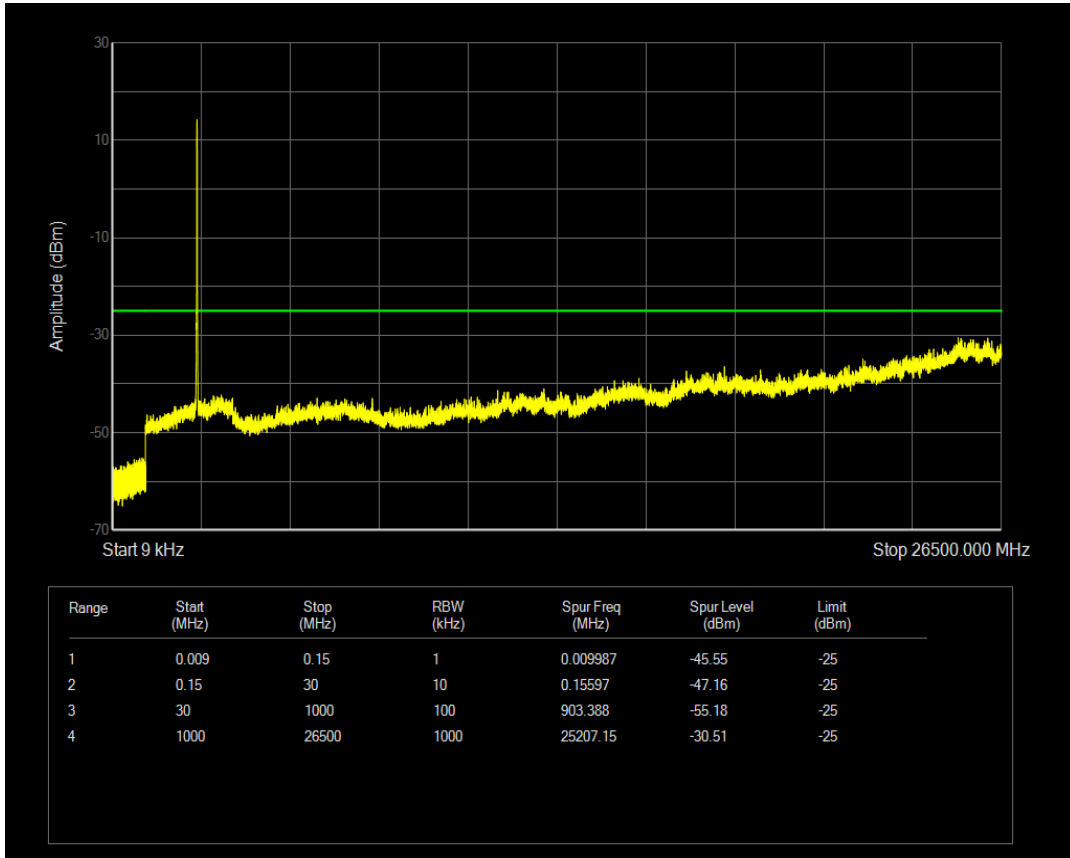

Band7 QPSK BW=15MHz Channel=21100 RB Size=1 Position=#0

Band7 QPSK BW=15MHz Channel=21100 RB Size=75 Position=#0

Band7 QAM16 BW=15MHz Channel=21100 RB Size=1 Position=#0

Band7 QAM16 BW=15MHz Channel=21100 RB Size=75 Position=#0