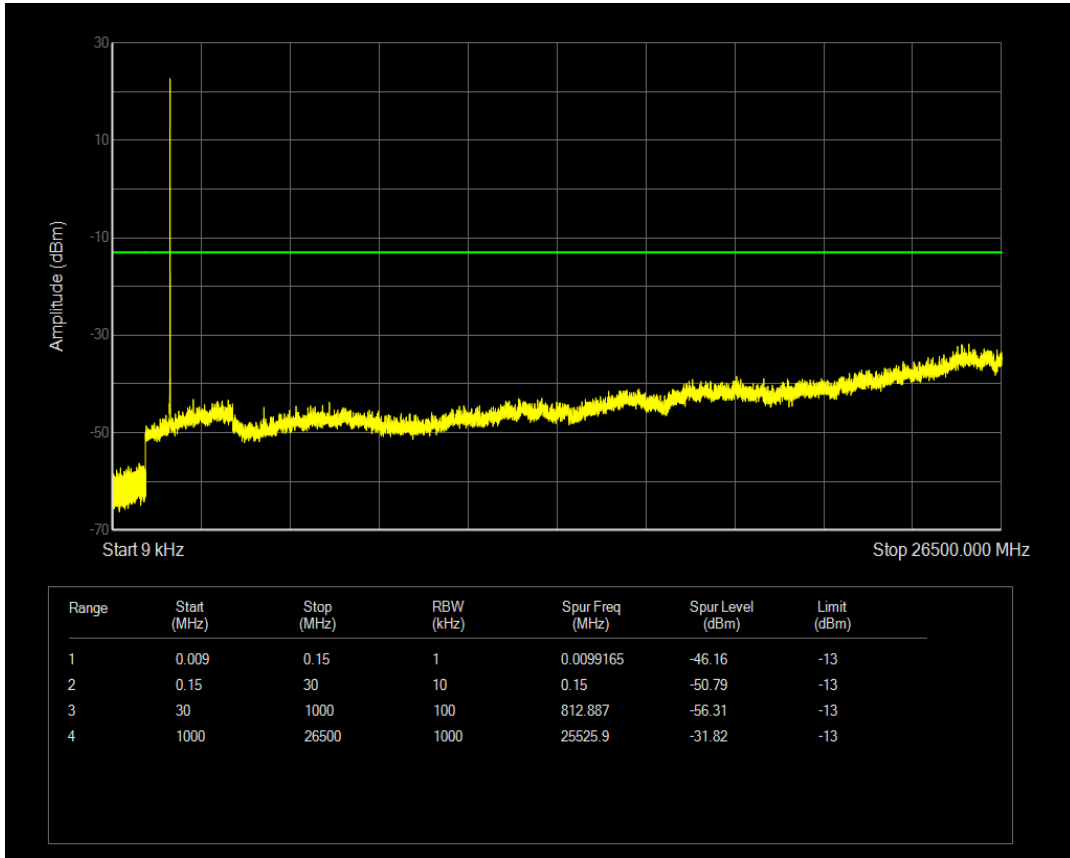

Band4 QPSK BW=3MHz Channel=20175 RB Size=1 Position=#0

Band4 QPSK BW=3MHz Channel=20175 RB Size=15 Position=#0

Band4 QAM16 BW=3MHz Channel=20175 RB Size=1 Position=#0

Band4 QAM16 BW=3MHz Channel=20175 RB Size=15 Position=#0

Band4 QPSK BW=3MHz Channel=20385 RB Size=1 Position=#0

Band4 QPSK BW=3MHz Channel=20385 RB Size=15 Position=#0

Band4 QAM16 BW=3MHz Channel=20385 RB Size=1 Position=#0

Band4 QAM16 BW=3MHz Channel=20385 RB Size=15 Position=#0