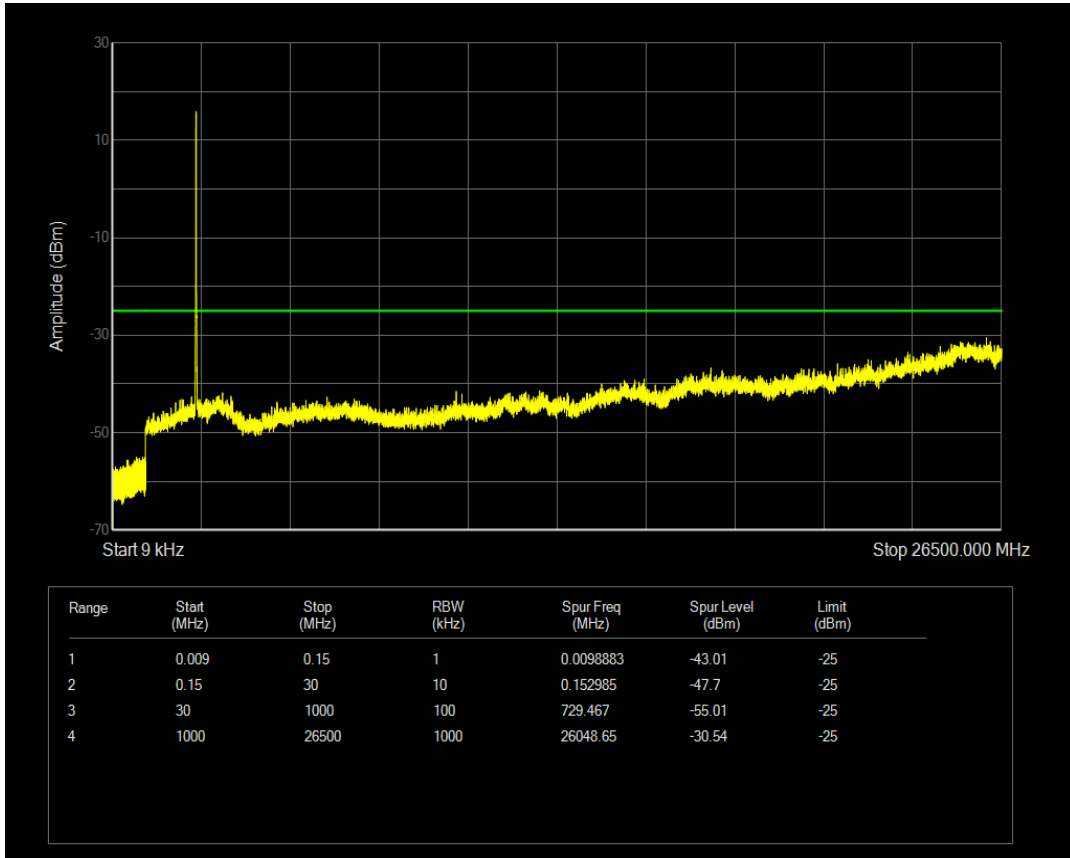

Band7 QPSK BW=15MHz Channel=20825 RB Size=75 Position=#0

Band7 QAM16 BW=15MHz Channel=20825 RB Size=1 Position=#0