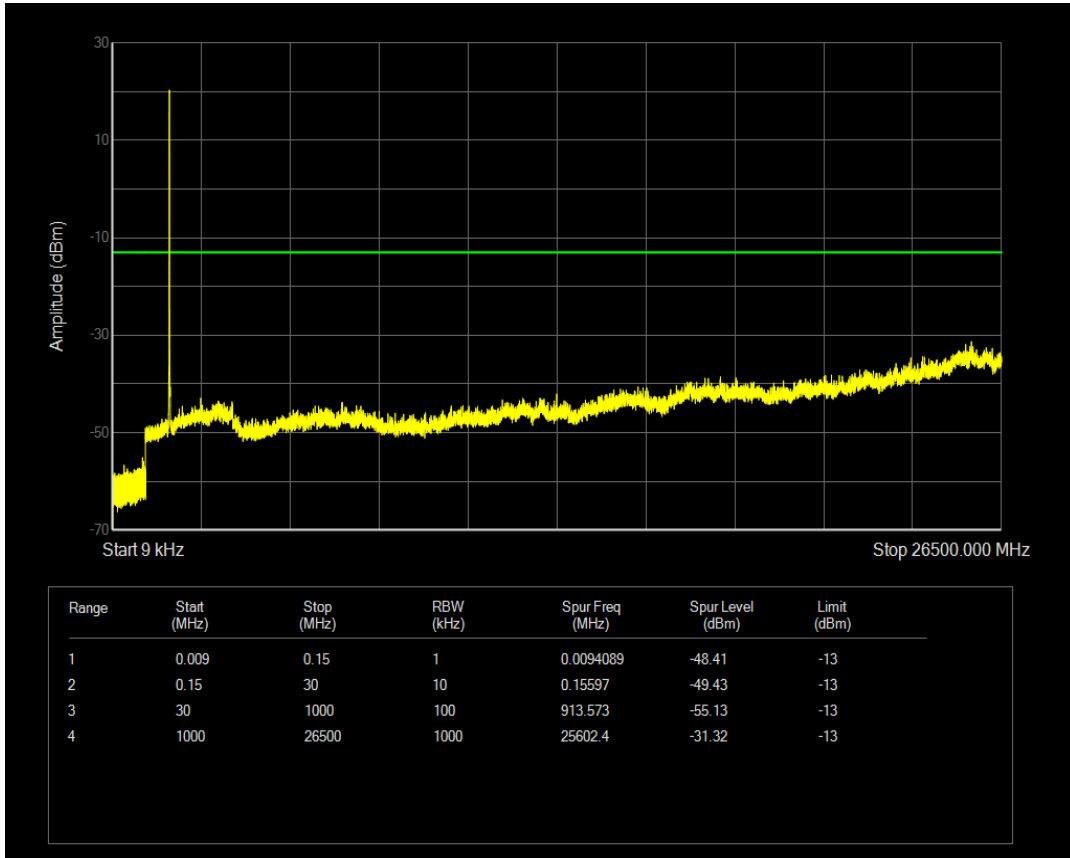

Band4 QPSK BW=5MHz Channel=19975 RB Size=1 Position=#0

Band4 QPSK BW=5MHz Channel=19975 RB Size=25 Position=#0

Band4 QAM16 BW=5MHz Channel=19975 RB Size=1 Position=#0

Band4 QAM16 BW=5MHz Channel=19975 RB Size=25 Position=#0

Band4 QPSK BW=5MHz Channel=20175 RB Size=1 Position=#0

Band4 QPSK BW=5MHz Channel=20175 RB Size=25 Position=#0

Band4 QAM16 BW=5MHz Channel=20175 RB Size=1 Position=#0

Band4 QAM16 BW=5MHz Channel=20175 RB Size=25 Position=#0