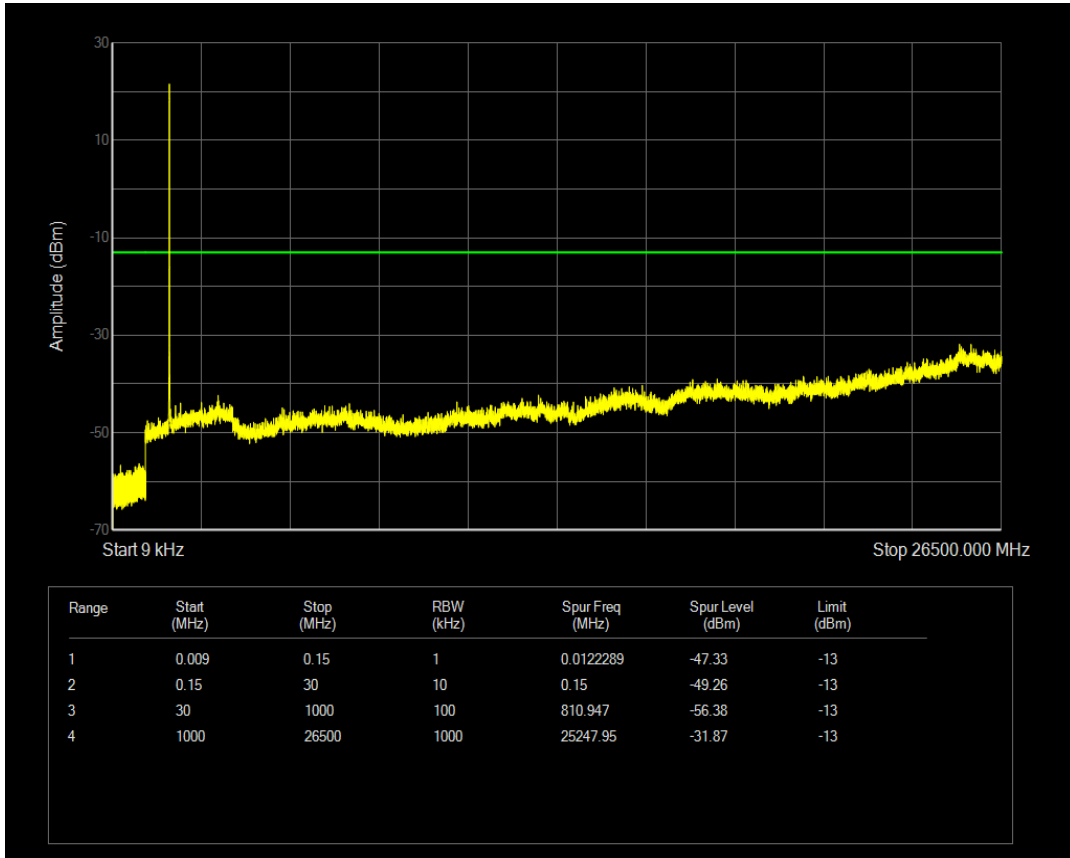

Band4 QPSK BW=1.4MHz Channel=20175 RB Size=1 Position=#0

Band4 QPSK BW=1.4MHz Channel=20175 RB Size=6 Position=#0

Band4 QAM16 BW=1.4MHz Channel=20175 RB Size=1 Position=#0

Band4 QAM16 BW=1.4MHz Channel=20175 RB Size=6 Position=#0

Band4 QPSK BW=1.4MHz Channel=20393 RB Size=1 Position=#0

Band4 QPSK BW=1.4MHz Channel=20393 RB Size=6 Position=#0

Band4 QAM16 BW=1.4MHz Channel=20393 RB Size=1 Position=#0

Band4 QAM16 BW=1.4MHz Channel=20393 RB Size=6 Position=#0

Band4 QPSK BW=3MHz Channel=19965 RB Size=1 Position=#0

Band4 QPSK BW=3MHz Channel=19965 RB Size=15 Position=#0

Band4 QAM16 BW=3MHz Channel=19965 RB Size=1 Position=#0

Band4 QAM16 BW=3MHz Channel=19965 RB Size=15 Position=#0