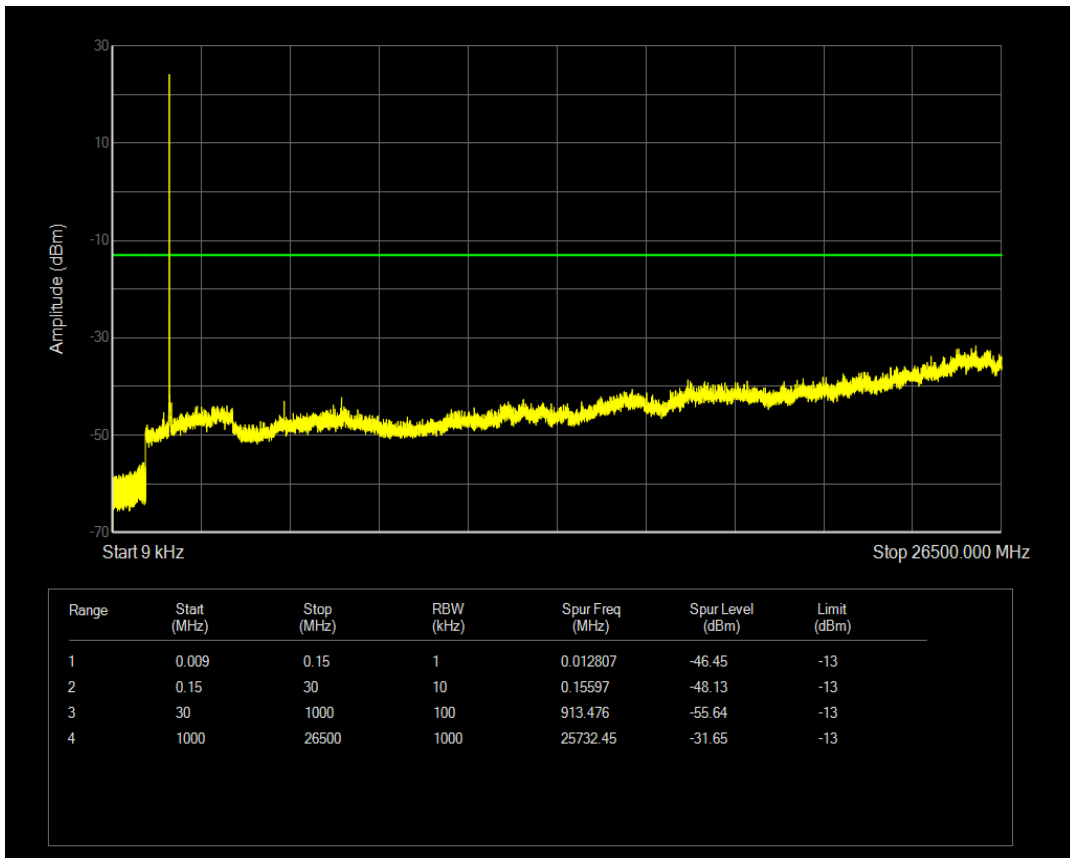

Band4 QPSK BW=1.4MHz Channel=20175 RB Size=1 Position=#0

Band4 QPSK BW=1.4MHz Channel=20175 RB Size=6 Position=#0

Band4 QAM16 BW=1.4MHz Channel=20175 RB Size=1 Position=#0

Band4 QAM16 BW=1.4MHz Channel=20175 RB Size=6 Position=#0

Band4 QPSK BW=1.4MHz Channel=20393 RB Size=1 Position=#0

Band4 QPSK BW=1.4MHz Channel=20393 RB Size=6 Position=#0

Band4 QAM16 BW=1.4MHz Channel=20393 RB Size=1 Position=#0

Band4 QAM16 BW=1.4MHz Channel=20393 RB Size=6 Position=#0

Band4 QPSK BW=3MHz Channel=19965 RB Size=1 Position=#0

Band4 QPSK BW=3MHz Channel=19965 RB Size=15 Position=#0

Band4 QAM16 BW=3MHz Channel=19965 RB Size=1 Position=#0

Band4 QAM16 BW=3MHz Channel=19965 RB Size=15 Position=#0