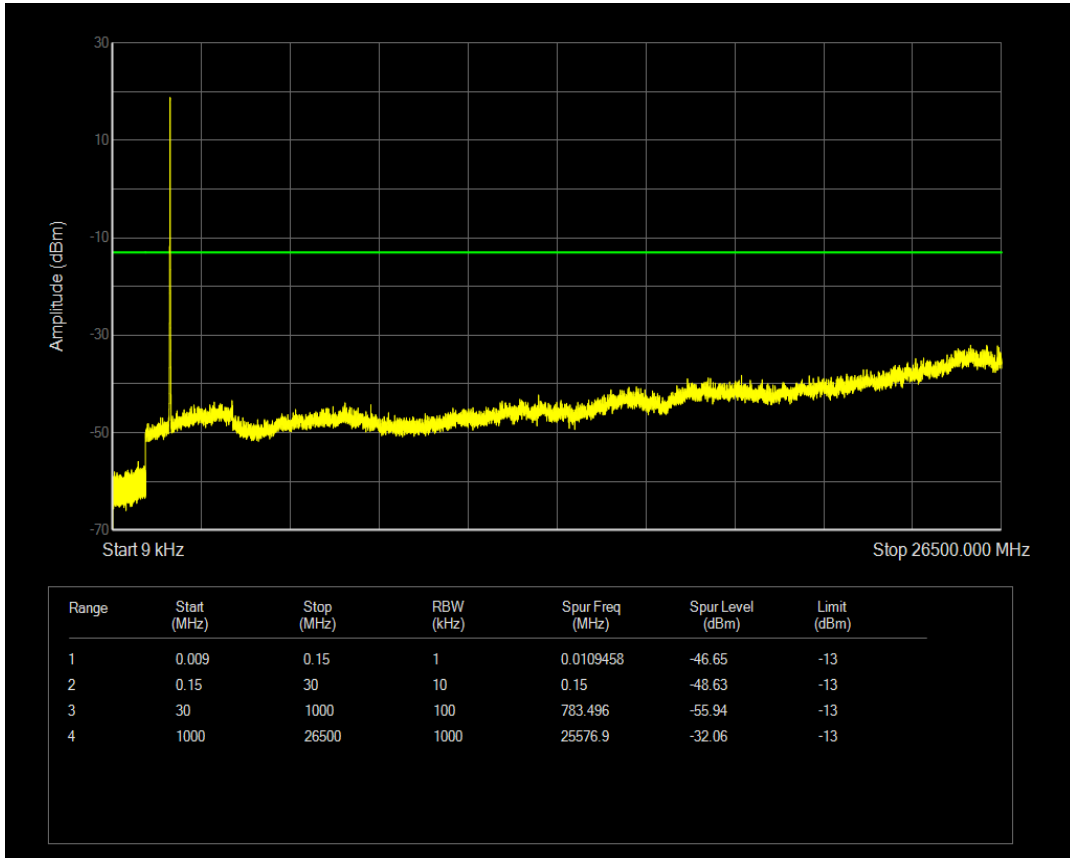

Band4 QPSK BW=10MHz Channel=20000 RB Size=1 Position=#0

Band4 QPSK BW=10MHz Channel=20000 RB Size=50 Position=#0

Band4 QAM16 BW=10MHz Channel=20000 RB Size=1 Position=#0

Band4 QAM16 BW=10MHz Channel=20000 RB Size=50 Position=#0

Band4 QPSK BW=10MHz Channel=20175 RB Size=1 Position=#0

Band4 QPSK BW=10MHz Channel=20175 RB Size=50 Position=#0

Band4 QAM16 BW=10MHz Channel=20175 RB Size=1 Position=#0

Band4 QAM16 BW=10MHz Channel=20175 RB Size=50 Position=#0

Band4 QPSK BW=10MHz Channel=20350 RB Size=1 Position=#0

Band4 QPSK BW=10MHz Channel=20350 RB Size=50 Position=#0

Band4 QAM16 BW=10MHz Channel=20350 RB Size=1 Position=#0

Band4 QAM16 BW=10MHz Channel=20350 RB Size=50 Position=#0