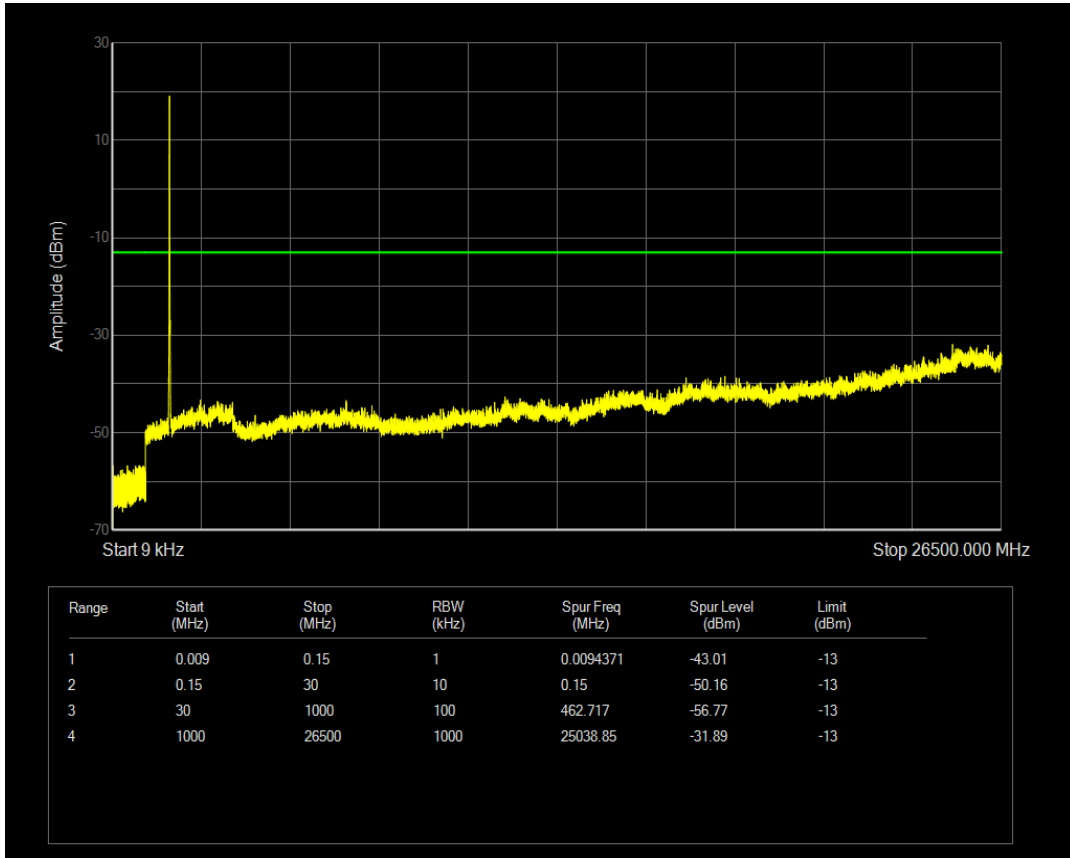

Band4 QPSK BW=10MHz Channel=20000 RB Size=1 Position=#0

Band4 QPSK BW=10MHz Channel=20000 RB Size=50 Position=#0

Band4 QAM16 BW=10MHz Channel=20000 RB Size=1 Position=#0

Band4 QAM16 BW=10MHz Channel=20000 RB Size=50 Position=#0

Band4 QPSK BW=10MHz Channel=20175 RB Size=1 Position=#0

Band4 QPSK BW=10MHz Channel=20175 RB Size=50 Position=#0

Band4 QAM16 BW=10MHz Channel=20175 RB Size=1 Position=#0

Band4 QAM16 BW=10MHz Channel=20175 RB Size=50 Position=#0