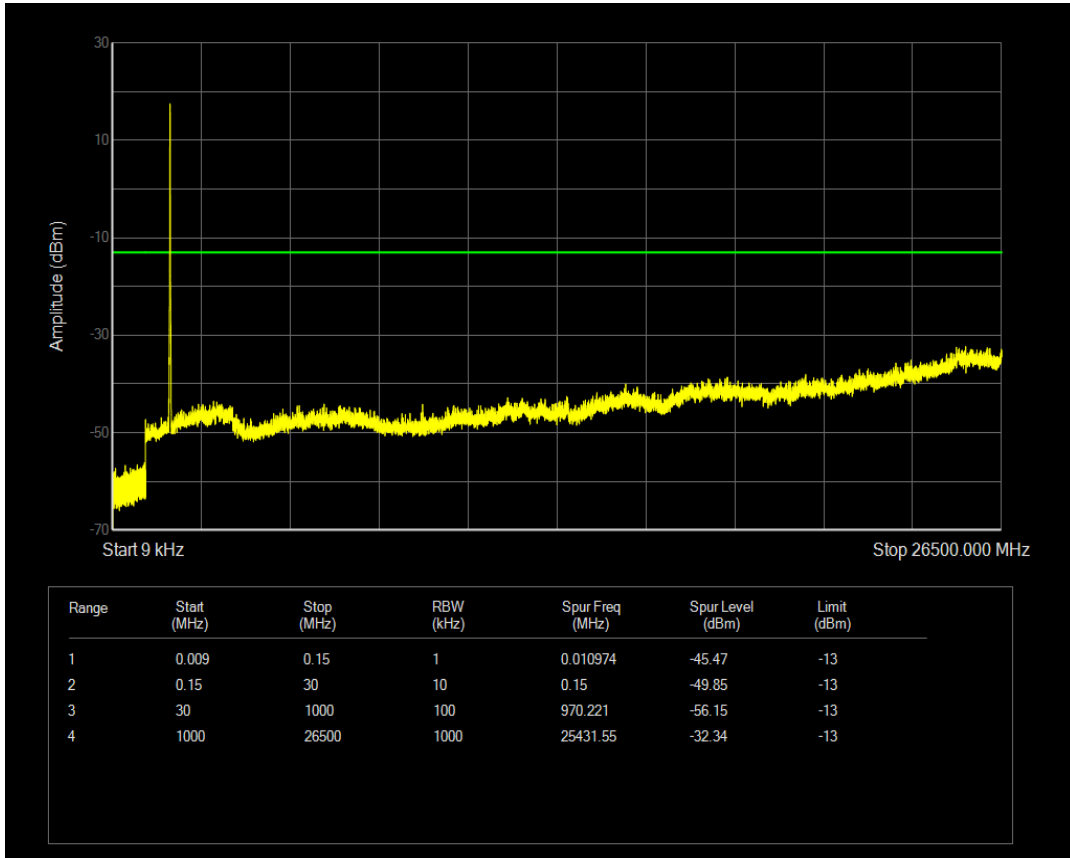

Band4 QPSK BW=15MHz Channel=20175 RB Size=1 Position=#0

Band4 QPSK BW=15MHz Channel=20175 RB Size=75 Position=#0

Band4 QAM16 BW=15MHz Channel=20175 RB Size=1 Position=#0

Band4 QAM16 BW=15MHz Channel=20175 RB Size=75 Position=#0