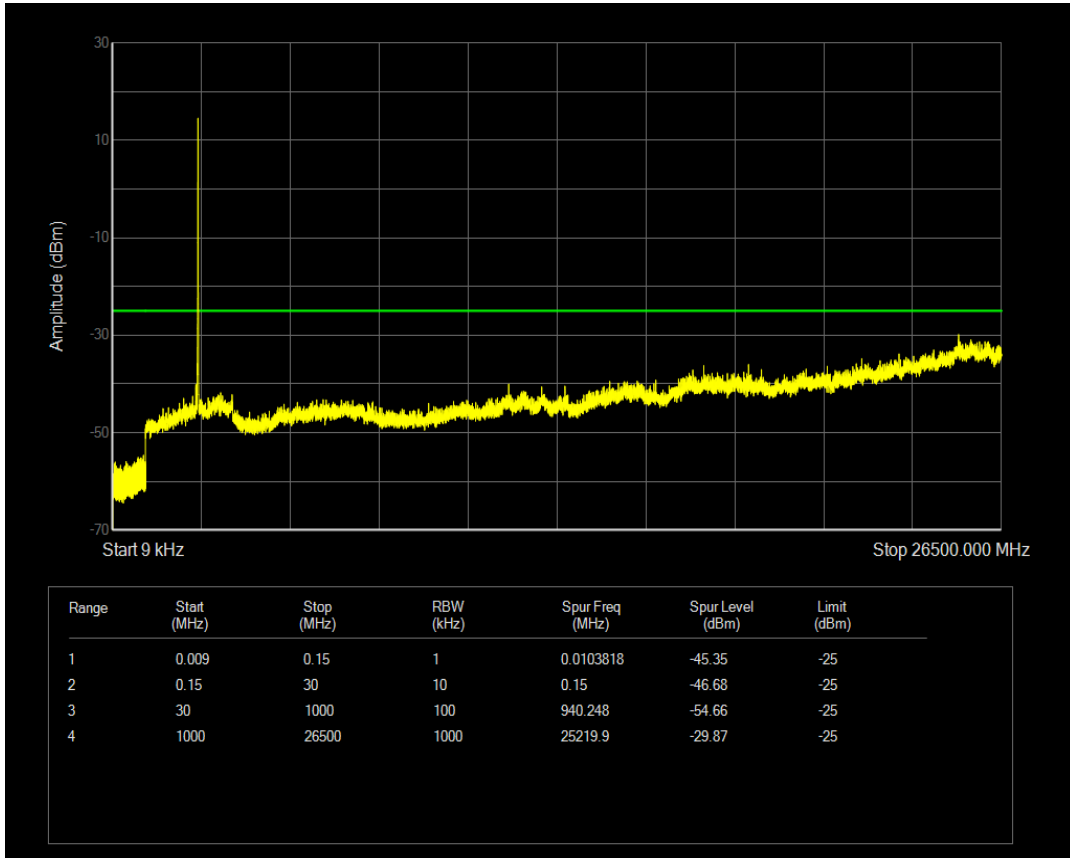

Band7 QPSK BW=10MHz Channel=20800 RB Size=1 Position=#0

Band7 QPSK BW=10MHz Channel=20800 RB Size=50 Position=#0

Band7 QAM16 BW=10MHz Channel=20800 RB Size=1 Position=#0

Band7 QAM16 BW=10MHz Channel=20800 RB Size=50 Position=#0

Band7 QPSK BW=10MHz Channel=21100 RB Size=1 Position=#0

Band7 QPSK BW=10MHz Channel=21100 RB Size=50 Position=#0

Band7 QAM16 BW=10MHz Channel=21100 RB Size=1 Position=#0

Band7 QAM16 BW=10MHz Channel=21100 RB Size=50 Position=#0

Band7 QPSK BW=10MHz Channel=21400 RB Size=1 Position=#0

Band7 QPSK BW=10MHz Channel=21400 RB Size=50 Position=#0

Band7 QAM16 BW=10MHz Channel=21400 RB Size=1 Position=#0

Band7 QAM16 BW=10MHz Channel=21400 RB Size=50 Position=#0