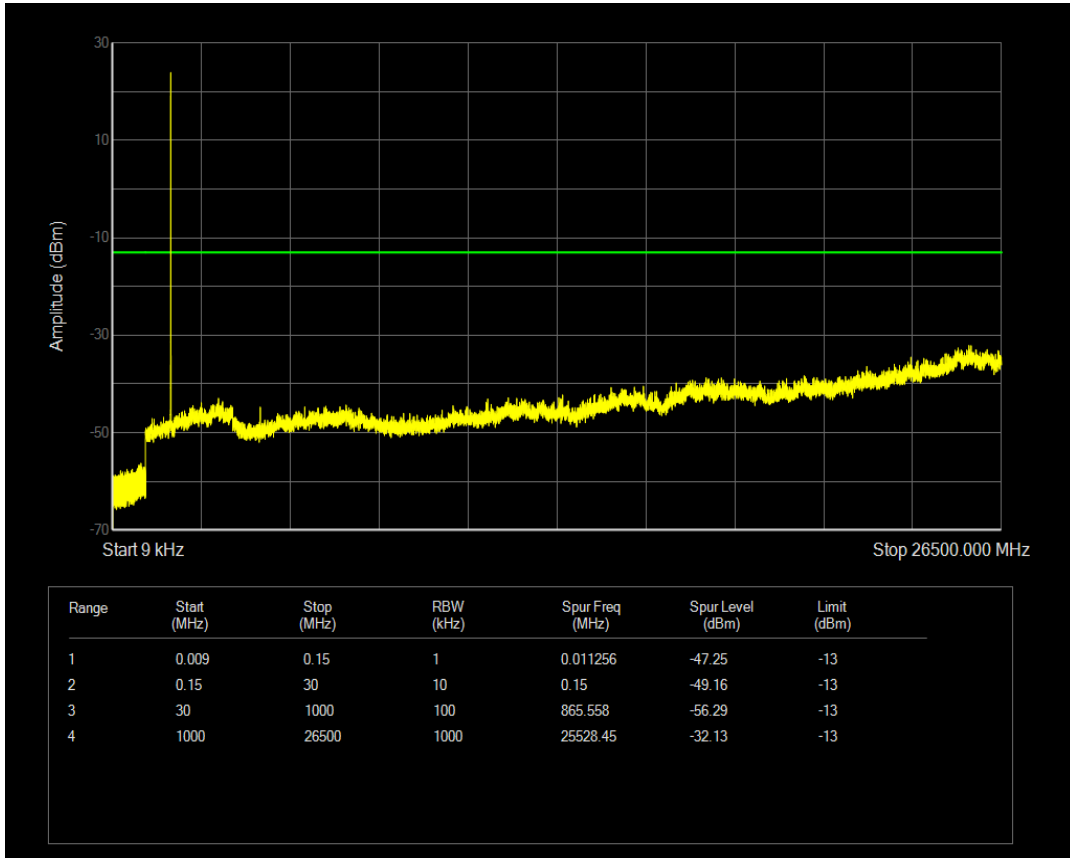

Band4 QPSK BW=1.4MHz Channel=20175 RB Size=1 Position=#0

Band4 QPSK BW=1.4MHz Channel=20175 RB Size=6 Position=#0

Band4 QAM16 BW=1.4MHz Channel=20175 RB Size=1 Position=#0

Band4 QAM16 BW=1.4MHz Channel=20175 RB Size=6 Position=#0

Band4 QPSK BW=1.4MHz Channel=20393 RB Size=1 Position=#0

Band4 QPSK BW=1.4MHz Channel=20393 RB Size=6 Position=#0

Band4 QAM16 BW=1.4MHz Channel=20393 RB Size=1 Position=#0

Band4 QAM16 BW=1.4MHz Channel=20393 RB Size=6 Position=#0

Band4 QPSK BW=3MHz Channel=19965 RB Size=1 Position=#0

Band4 QPSK BW=3MHz Channel=19965 RB Size=15 Position=#0

Band4 QAM16 BW=3MHz Channel=19965 RB Size=1 Position=#0

Band4 QAM16 BW=3MHz Channel=19965 RB Size=15 Position=#0