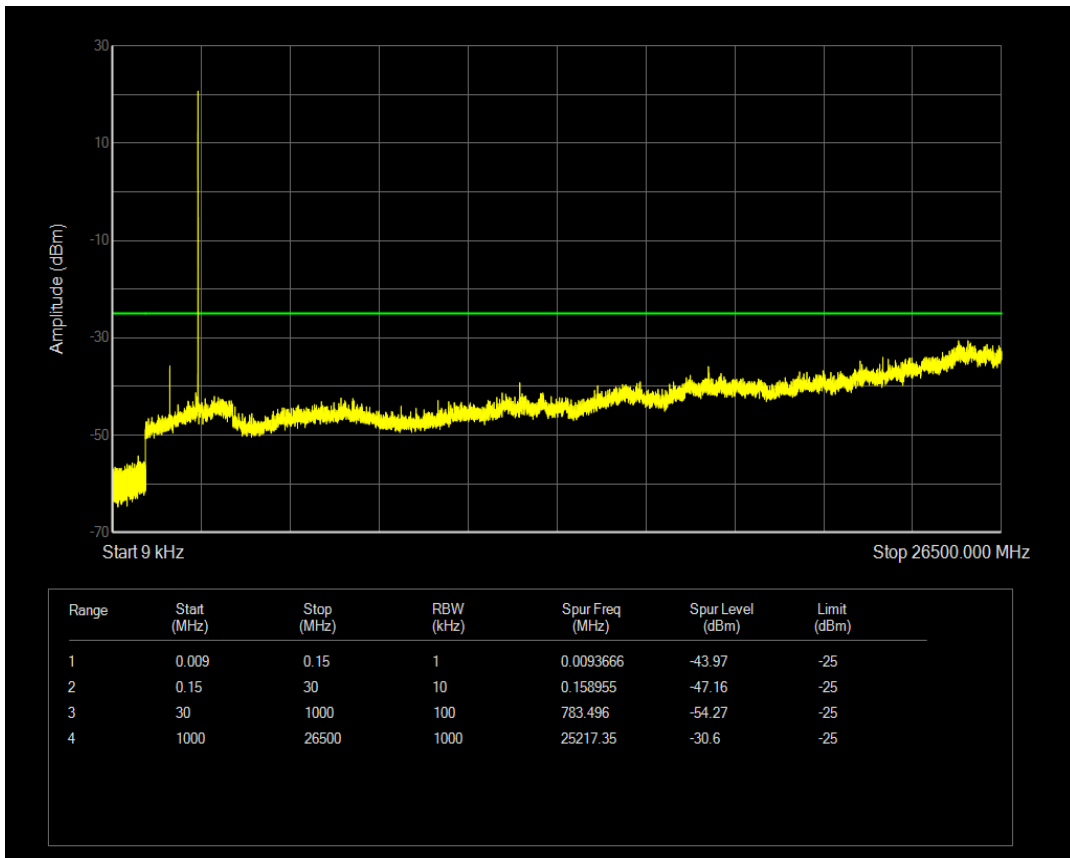

Band7 QPSK BW=5MHz Channel=21425 RB Size=1 Position=#0

Band7 QPSK BW=5MHz Channel=21425 RB Size=25 Position=#0