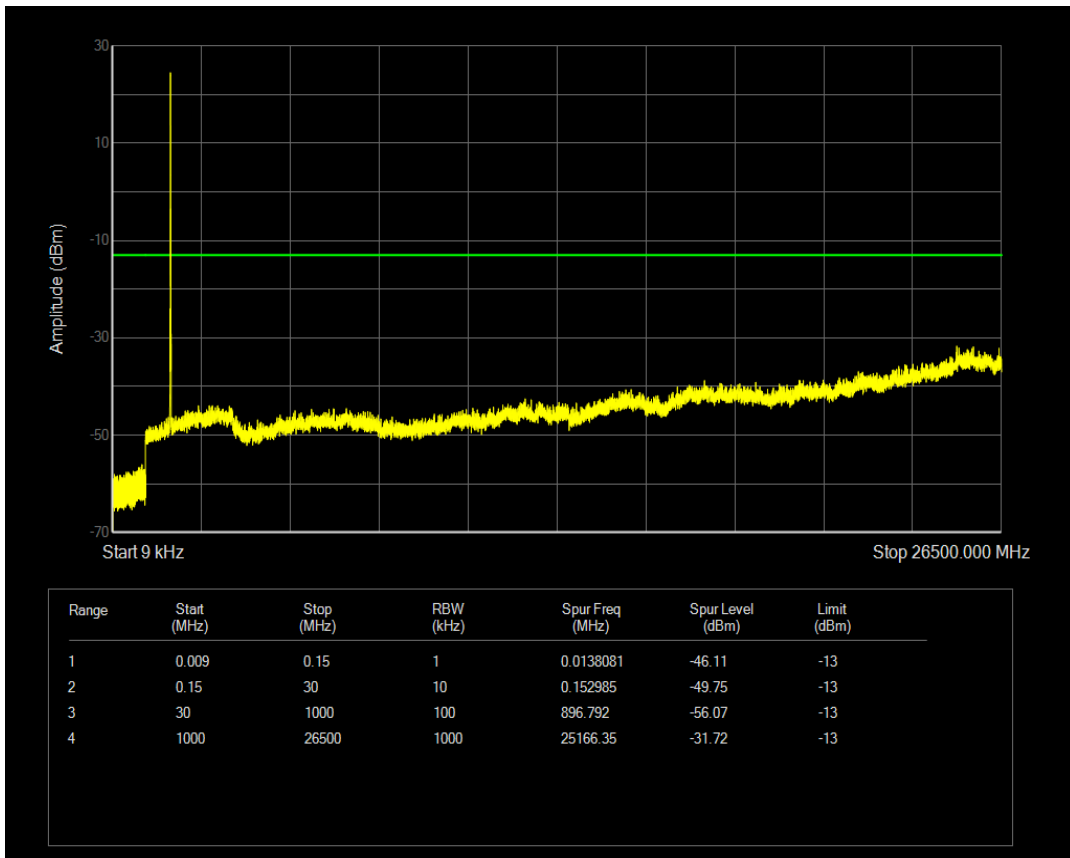

Band4 QPSK BW=10MHz Channel=20175 RB Size=1 Position=#0

Band4 QPSK BW=10MHz Channel=20175 RB Size=50 Position=#0

Band4 QAM16 BW=10MHz Channel=20175 RB Size=1 Position=#0

Band4 QAM16 BW=10MHz Channel=20175 RB Size=50 Position=#0

Band4 QPSK BW=10MHz Channel=20350 RB Size=1 Position=#0

Band4 QPSK BW=10MHz Channel=20350 RB Size=50 Position=#0

Band4 QAM16 BW=10MHz Channel=20350 RB Size=1 Position=#0

Band4 QAM16 BW=10MHz Channel=20350 RB Size=50 Position=#0