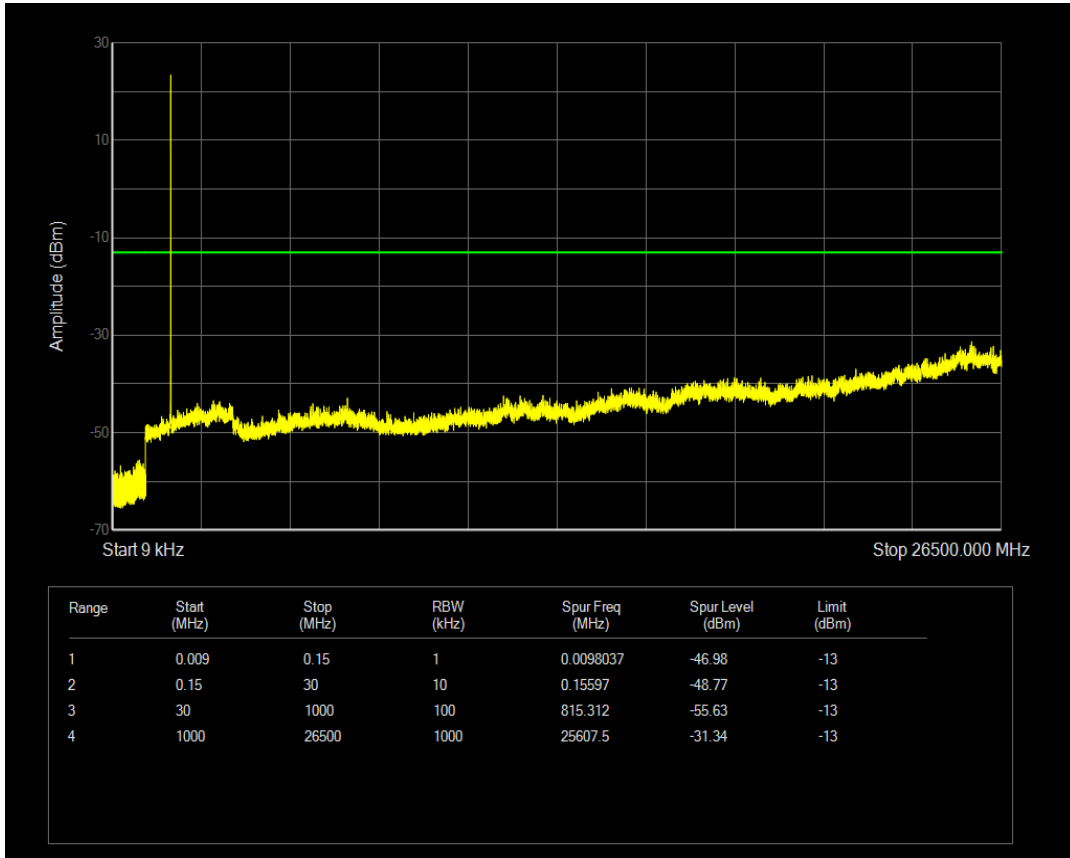

Band4 QPSK BW=1.4MHz Channel=20175 RB Size=1 Position=#0

Band4 QPSK BW=1.4MHz Channel=20175 RB Size=6 Position=#0

Band4 QAM16 BW=1.4MHz Channel=20175 RB Size=1 Position=#0

Band4 QAM16 BW=1.4MHz Channel=20175 RB Size=6 Position=#0

Band4 QPSK BW=1.4MHz Channel=20393 RB Size=1 Position=#0

Band4 QPSK BW=1.4MHz Channel=20393 RB Size=6 Position=#0

Band4 QAM16 BW=1.4MHz Channel=20393 RB Size=1 Position=#0

Band4 QAM16 BW=1.4MHz Channel=20393 RB Size=6 Position=#0