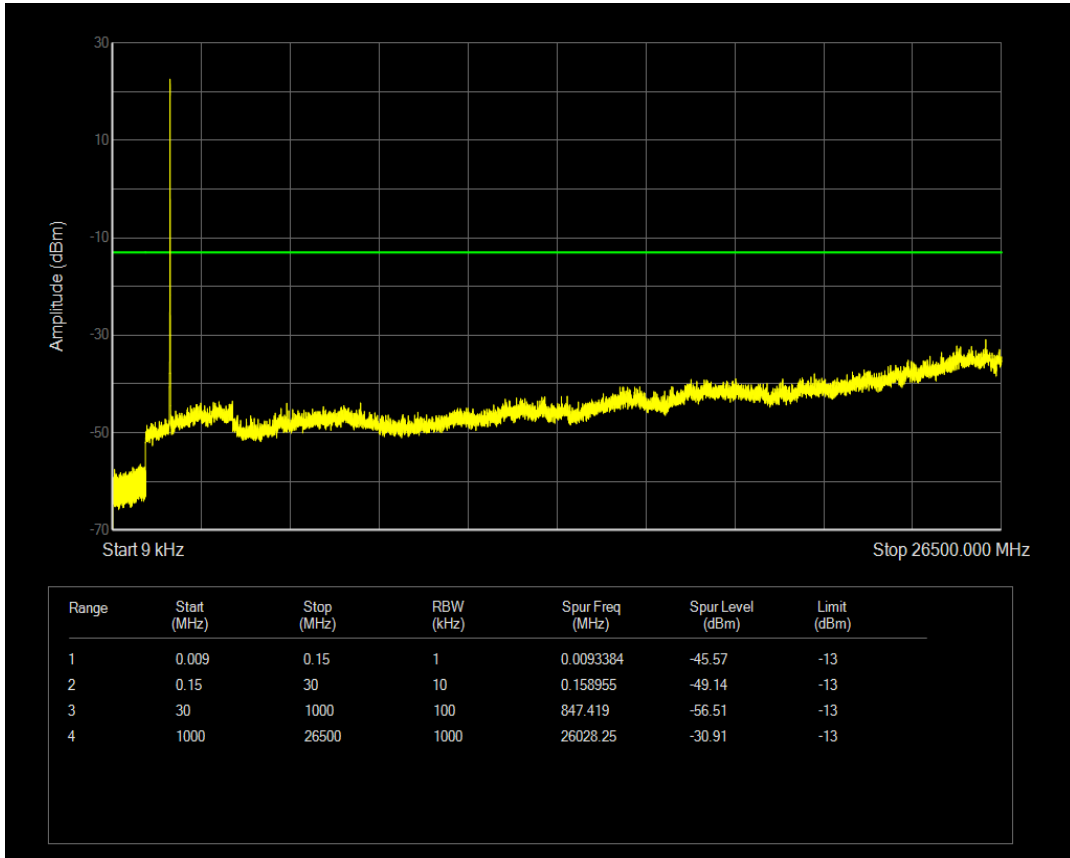

Band4 QPSK BW=5MHz Channel=19975 RB Size=1 Position=#0

Band4 QPSK BW=5MHz Channel=19975 RB Size=25 Position=#0

Band4 QAM16 BW=5MHz Channel=19975 RB Size=1 Position=#0

Band4 QAM16 BW=5MHz Channel=19975 RB Size=25 Position=#0

Band4 QPSK BW=5MHz Channel=20175 RB Size=1 Position=#0

Band4 QPSK BW=5MHz Channel=20175 RB Size=25 Position=#0

Band4 QAM16 BW=5MHz Channel=20175 RB Size=1 Position=#0

Band4 QAM16 BW=5MHz Channel=20175 RB Size=25 Position=#0

Band4 QPSK BW=5MHz Channel=20375 RB Size=1 Position=#0

Band4 QPSK BW=5MHz Channel=20375 RB Size=25 Position=#0

Band4 QAM16 BW=5MHz Channel=20375 RB Size=1 Position=#0

Band4 QAM16 BW=5MHz Channel=20375 RB Size=25 Position=#0