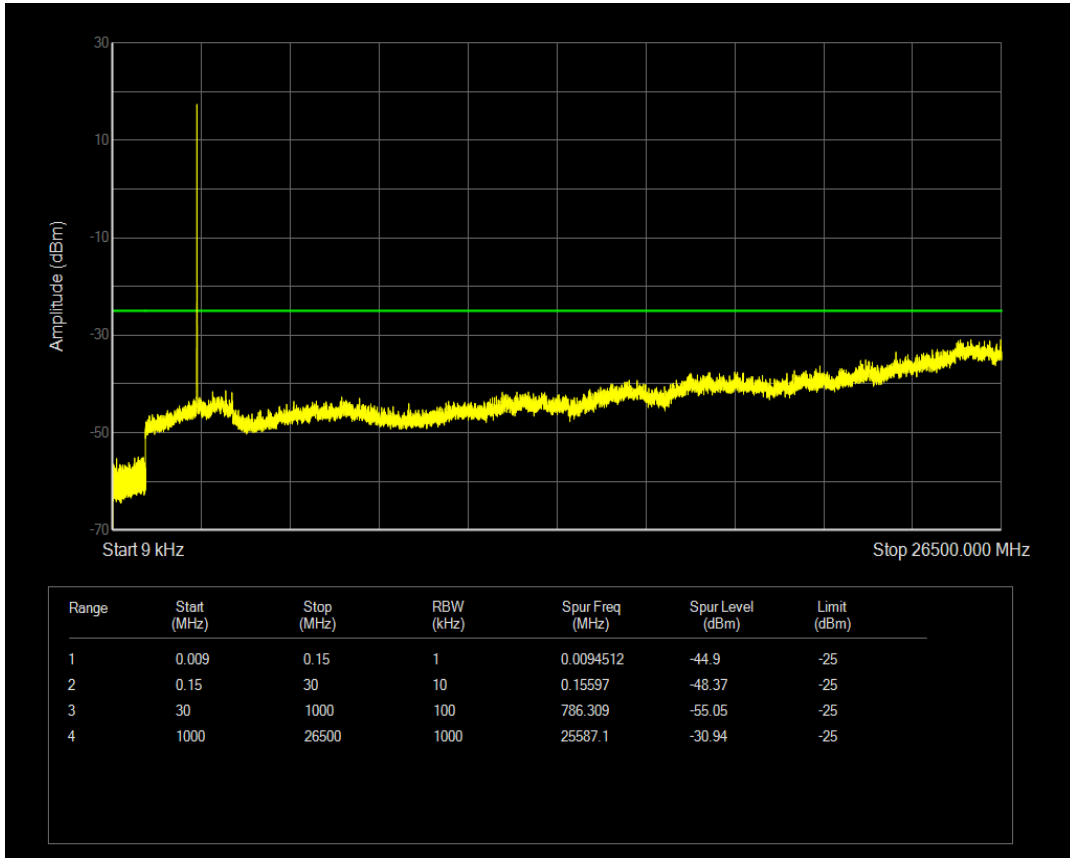

Band7 QPSK BW=5MHz Channel=21100 RB Size=1 Position=#0

Band7 QPSK BW=5MHz Channel=21100 RB Size=25 Position=#0

Band7 QAM16 BW=5MHz Channel=21100 RB Size=1 Position=#0

Band7 QAM16 BW=5MHz Channel=21100 RB Size=25 Position=#0