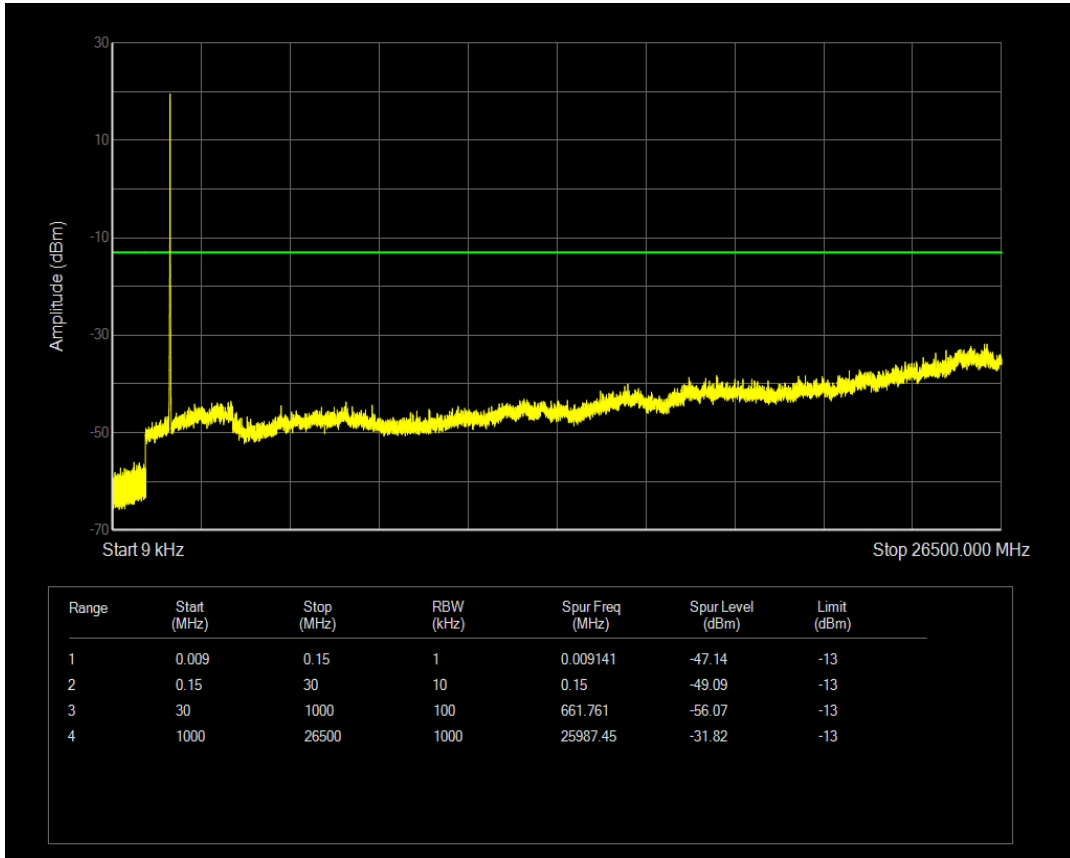

Band4 QPSK BW=10MHz Channel=20000 RB Size=1 Position=#0

Band4 QPSK BW=10MHz Channel=20000 RB Size=50 Position=#0

Band4 QAM16 BW=10MHz Channel=20000 RB Size=1 Position=#0

Band4 QAM16 BW=10MHz Channel=20000 RB Size=50 Position=#0

Band4 QPSK BW=10MHz Channel=20175 RB Size=1 Position=#0

Band4 QPSK BW=10MHz Channel=20175 RB Size=50 Position=#0

Band4 QAM16 BW=10MHz Channel=20175 RB Size=1 Position=#0

Band4 QAM16 BW=10MHz Channel=20175 RB Size=50 Position=#0