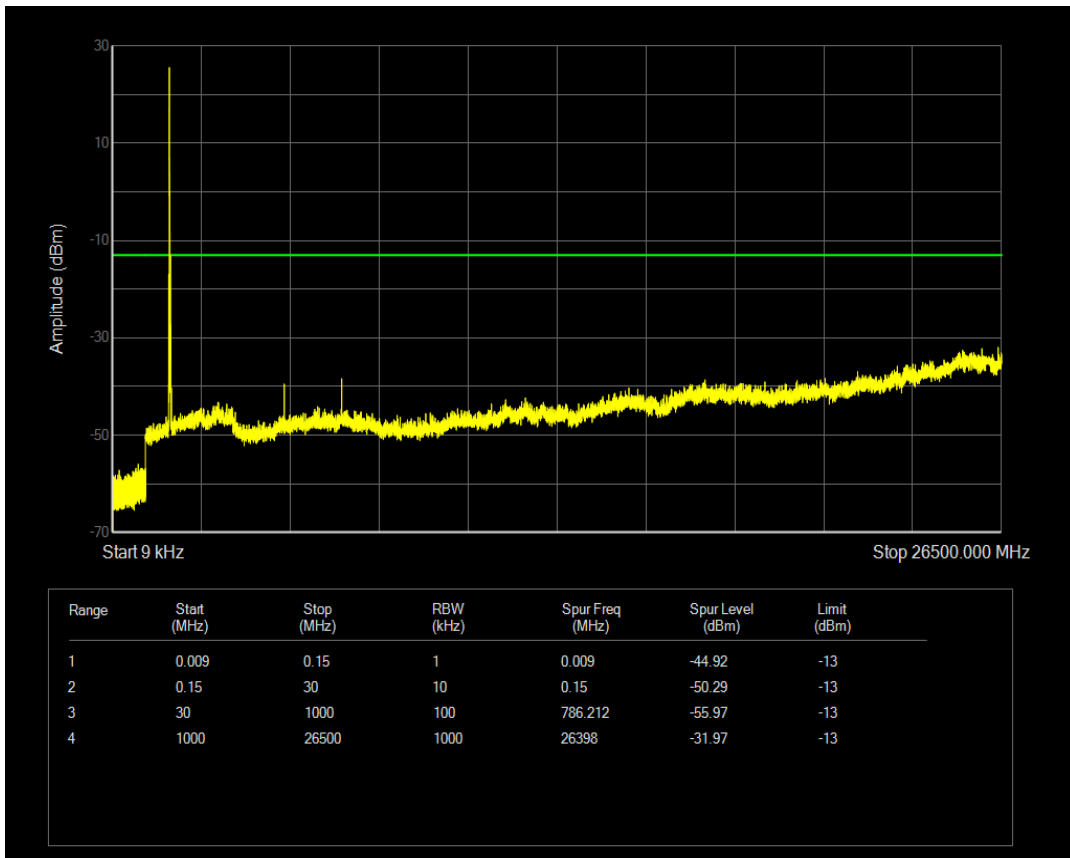

Band4 QPSK BW=15MHz Channel=20325 RB Size=1 Position=#0

Band4 QPSK BW=15MHz Channel=20325 RB Size=75 Position=#0

Band4 QAM16 BW=15MHz Channel=20325 RB Size=1 Position=#0

Band4 QAM16 BW=15MHz Channel=20325 RB Size=75 Position=#0

Band4 QPSK BW=20MHz Channel=20050 RB Size=1 Position=#0

Band4 QPSK BW=20MHz Channel=20050 RB Size=100 Position=#0

Band4 QAM16 BW=20MHz Channel=20050 RB Size=1 Position=#0

Band4 QAM16 BW=20MHz Channel=20050 RB Size=100 Position=#0