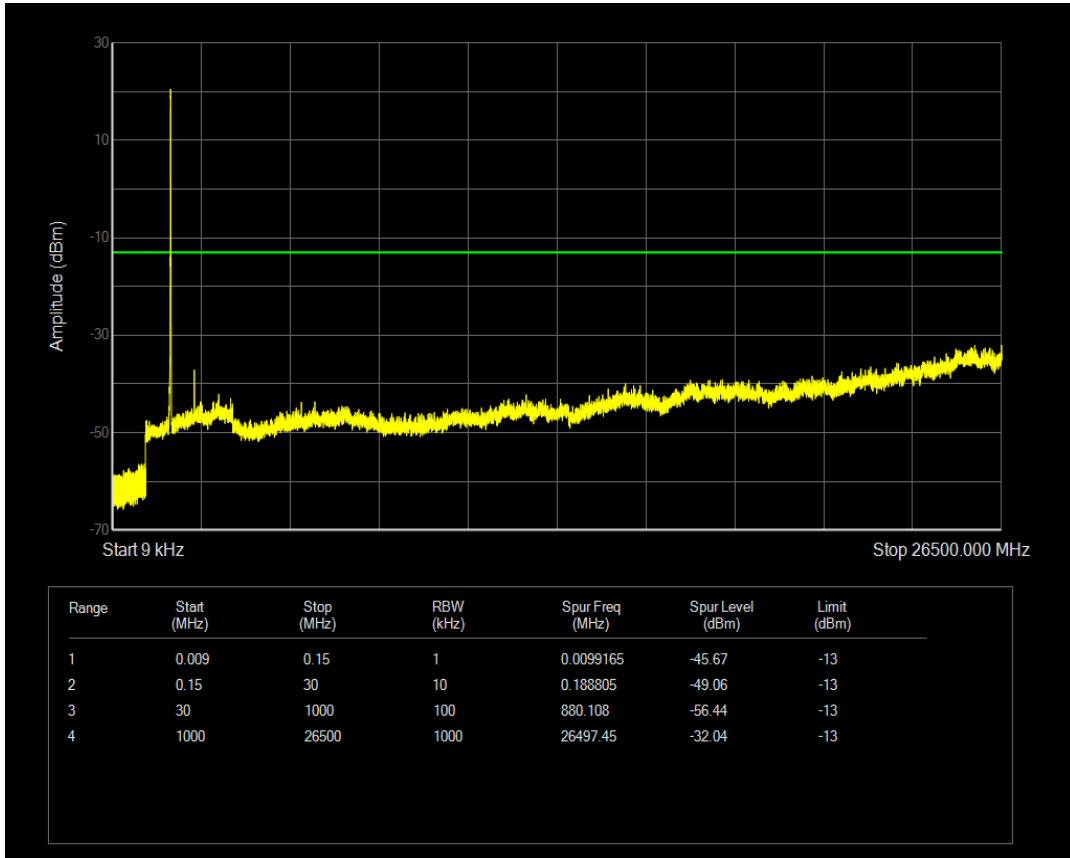

Band4 QPSK BW=10MHz Channel=20000 RB Size=1 Position=#0

Band4 QPSK BW=10MHz Channel=20000 RB Size=50 Position=#0

Band4 QAM16 BW=10MHz Channel=20000 RB Size=1 Position=#0

Band4 QAM16 BW=10MHz Channel=20000 RB Size=50 Position=#0

Band4 QPSK BW=10MHz Channel=20175 RB Size=1 Position=#0

Band4 QPSK BW=10MHz Channel=20175 RB Size=50 Position=#0

Band4 QAM16 BW=10MHz Channel=20175 RB Size=1 Position=#0

Band4 QAM16 BW=10MHz Channel=20175 RB Size=50 Position=#0

Band4 QPSK BW=10MHz Channel=20350 RB Size=1 Position=#0

Band4 QPSK BW=10MHz Channel=20350 RB Size=50 Position=#0

Band4 QAM16 BW=10MHz Channel=20350 RB Size=1 Position=#0

Band4 QAM16 BW=10MHz Channel=20350 RB Size=50 Position=#0