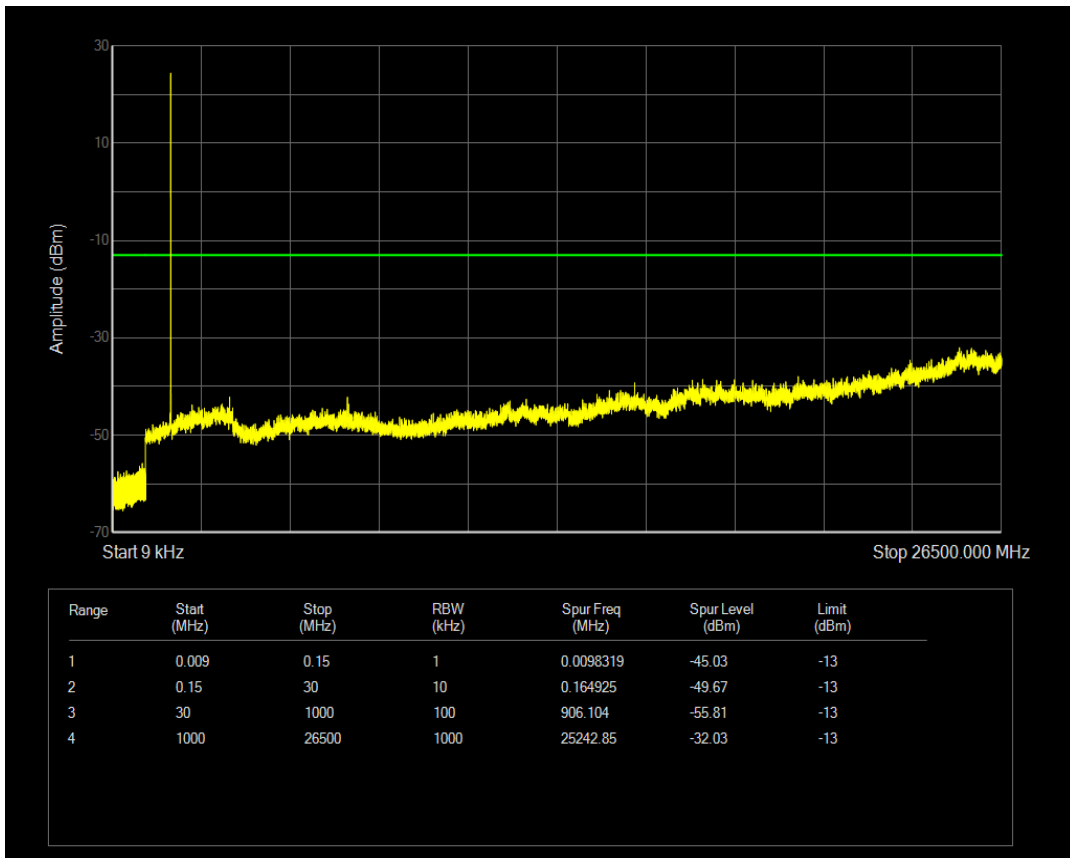

Band4 QPSK BW=1.4MHz Channel=20175 RB Size=1 Position=#0

Band4 QPSK BW=1.4MHz Channel=20175 RB Size=6 Position=#0

Band4 QAM16 BW=1.4MHz Channel=20175 RB Size=1 Position=#0

Band4 QAM16 BW=1.4MHz Channel=20175 RB Size=6 Position=#0

Band4 QPSK BW=1.4MHz Channel=20393 RB Size=1 Position=#0

Band4 QPSK BW=1.4MHz Channel=20393 RB Size=6 Position=#0

Band4 QAM16 BW=1.4MHz Channel=20393 RB Size=1 Position=#0

Band4 QAM16 BW=1.4MHz Channel=20393 RB Size=6 Position=#0