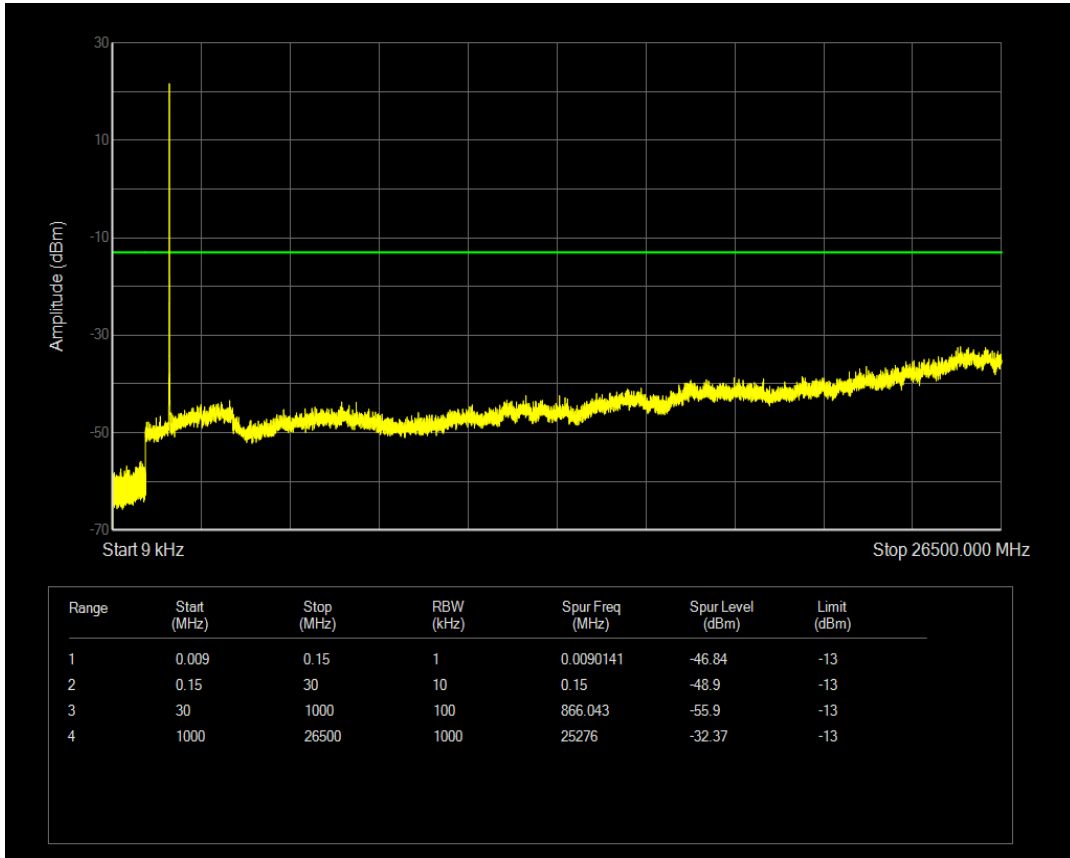

Band4 QPSK BW=1.4MHz Channel=20393 RB Size=1 Position=#0

Band4 QPSK BW=1.4MHz Channel=20393 RB Size=6 Position=#0

Band4 QAM16 BW=1.4MHz Channel=20393 RB Size=1 Position=#0

Band4 QAM16 BW=1.4MHz Channel=20393 RB Size=6 Position=#0

Band4 QPSK BW=3MHz Channel=19965 RB Size=1 Position=#0

Band4 QPSK BW=3MHz Channel=19965 RB Size=15 Position=#0

Band4 QAM16 BW=3MHz Channel=19965 RB Size=1 Position=#0

Band4 QAM16 BW=3MHz Channel=19965 RB Size=15 Position=#0

Band4 QPSK BW=3MHz Channel=20175 RB Size=1 Position=#0

Band4 QPSK BW=3MHz Channel=20175 RB Size=15 Position=#0

Band4 QAM16 BW=3MHz Channel=20175 RB Size=1 Position=#0

Band4 QAM16 BW=3MHz Channel=20175 RB Size=15 Position=#0