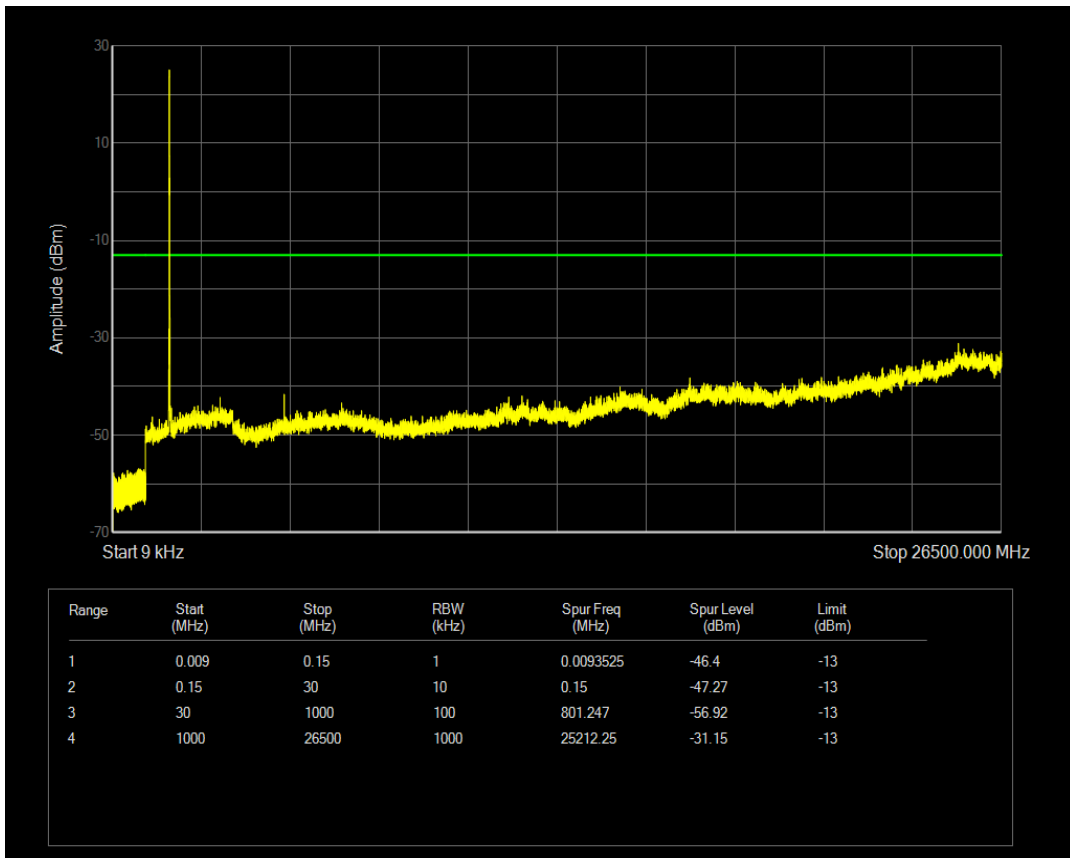

Band4 QPSK BW=5MHz Channel=20375 RB Size=1 Position=#0

Band4 QPSK BW=5MHz Channel=20375 RB Size=25 Position=#0

Band4 QAM16 BW=5MHz Channel=20375 RB Size=1 Position=#0

Band4 QAM16 BW=5MHz Channel=20375 RB Size=25 Position=#0

Band4 QPSK BW=10MHz Channel=20000 RB Size=1 Position=#0

Band4 QPSK BW=10MHz Channel=20000 RB Size=50 Position=#0

Band4 QAM16 BW=10MHz Channel=20000 RB Size=1 Position=#0

Band4 QAM16 BW=10MHz Channel=20000 RB Size=50 Position=#0