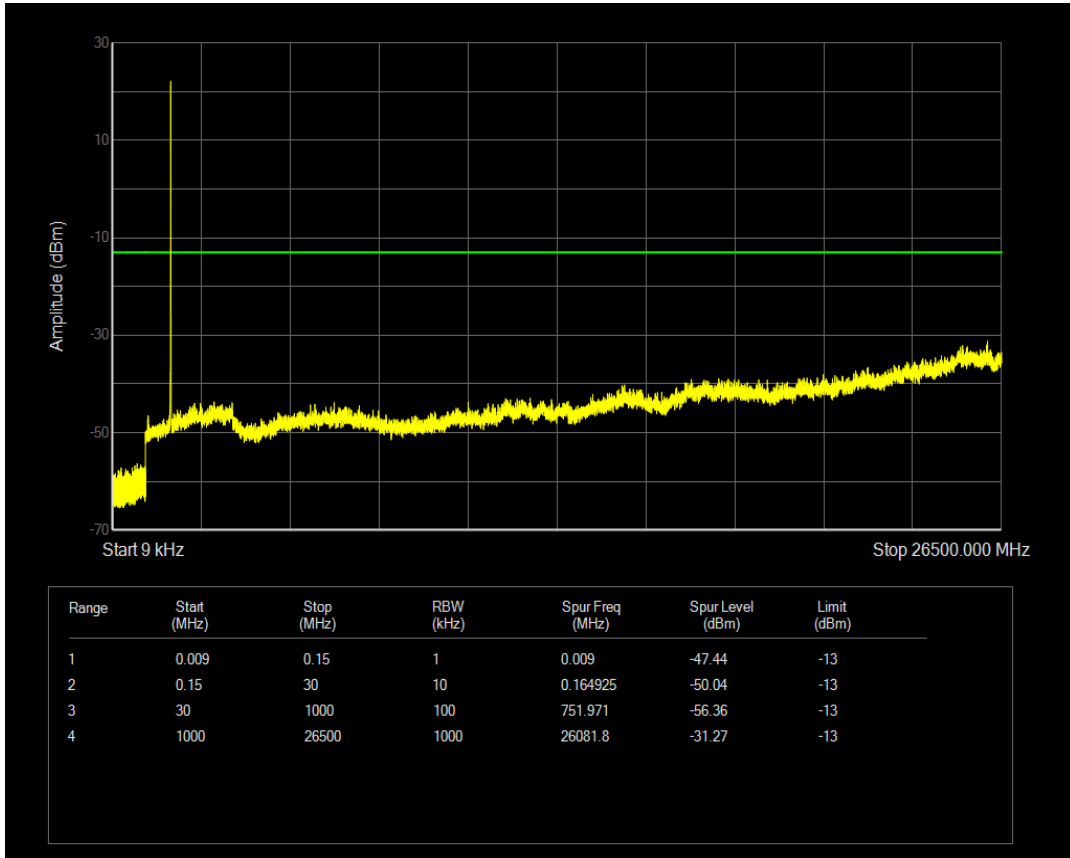

Band4 QPSK BW=3MHz Channel=20175 RB Size=1 Position=#0

Band4 QPSK BW=3MHz Channel=20175 RB Size=15 Position=#0

Band4 QAM16 BW=3MHz Channel=20175 RB Size=1 Position=#0

Band4 QAM16 BW=3MHz Channel=20175 RB Size=15 Position=#0

Band4 QPSK BW=3MHz Channel=20385 RB Size=1 Position=#0

Band4 QPSK BW=3MHz Channel=20385 RB Size=15 Position=#0

Band4 QAM16 BW=3MHz Channel=20385 RB Size=1 Position=#0

Band4 QAM16 BW=3MHz Channel=20385 RB Size=15 Position=#0