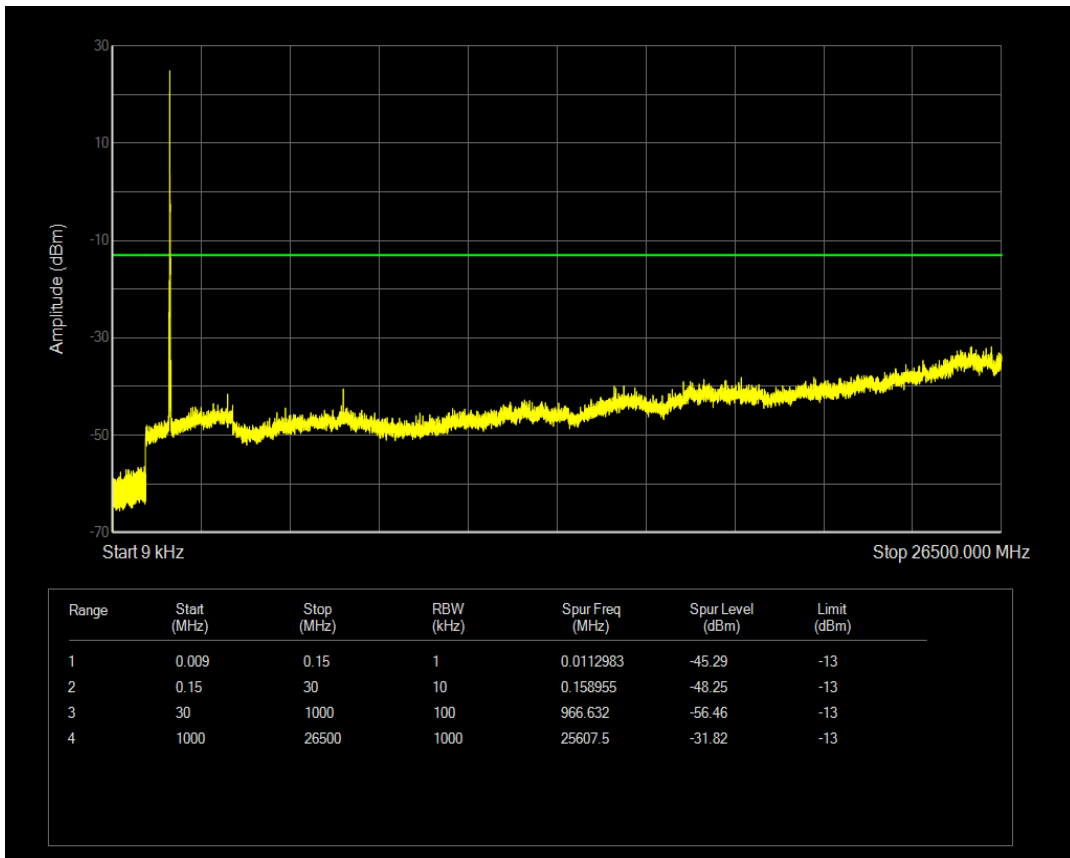

Band4 QPSK BW=20MHz Channel=20050 RB Size=1 Position=#0

Band4 QPSK BW=20MHz Channel=20050 RB Size=100 Position=#0

Band4 QAM16 BW=20MHz Channel=20050 RB Size=1 Position=#0

Band4 QAM16 BW=20MHz Channel=20050 RB Size=100 Position=#0

Band4 QPSK BW=20MHz Channel=20175 RB Size=1 Position=#0

Band4 QPSK BW=20MHz Channel=20175 RB Size=100 Position=#0

Band4 QAM16 BW=20MHz Channel=20175 RB Size=1 Position=#0

Band4 QAM16 BW=20MHz Channel=20175 RB Size=100 Position=#0