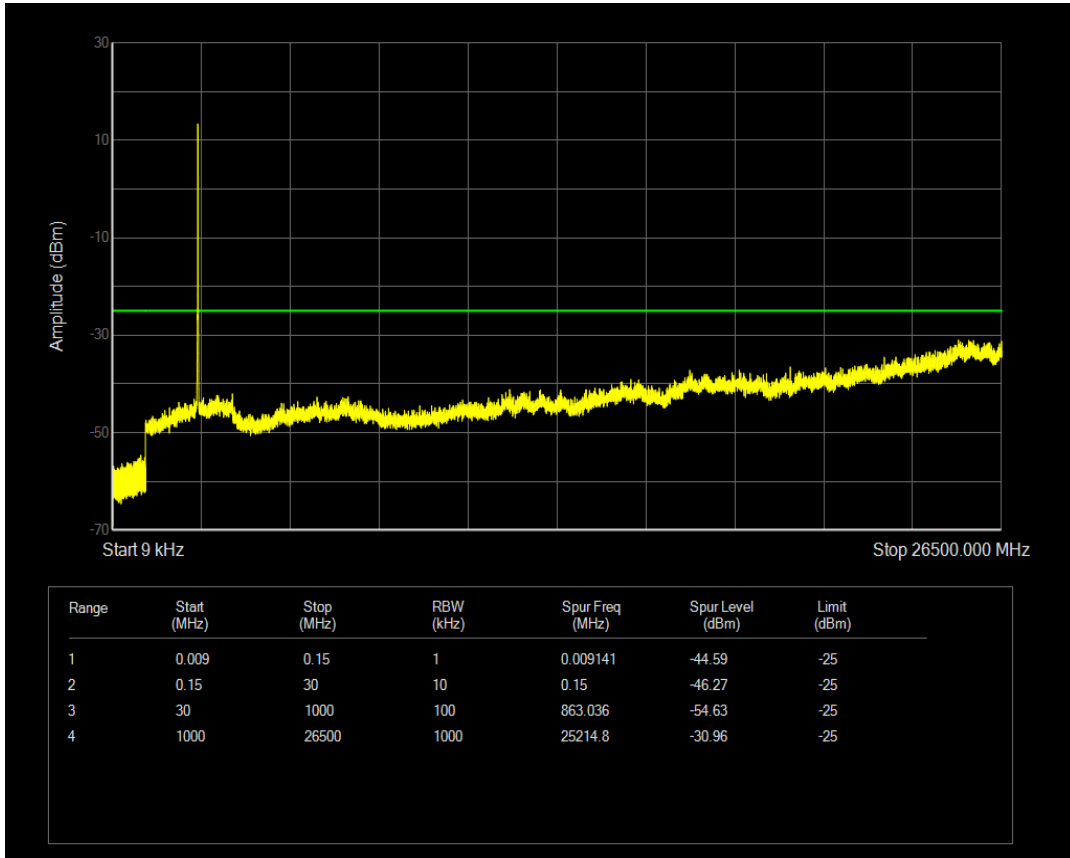

Band7 QPSK BW=15MHz Channel=21375 RB Size=1 Position=#0

Band7 QPSK BW=15MHz Channel=21375 RB Size=75 Position=#0

Band7 QAM16 BW=15MHz Channel=21375 RB Size=1 Position=#0

Band7 QAM16 BW=15MHz Channel=21375 RB Size=75 Position=#0

Band7 QPSK BW=20MHz Channel=20850 RB Size=1 Position=#0

Band7 QPSK BW=20MHz Channel=20850 RB Size=100 Position=#0

Band7 QAM16 BW=20MHz Channel=20850 RB Size=1 Position=#0

Band7 QAM16 BW=20MHz Channel=20850 RB Size=100 Position=#0