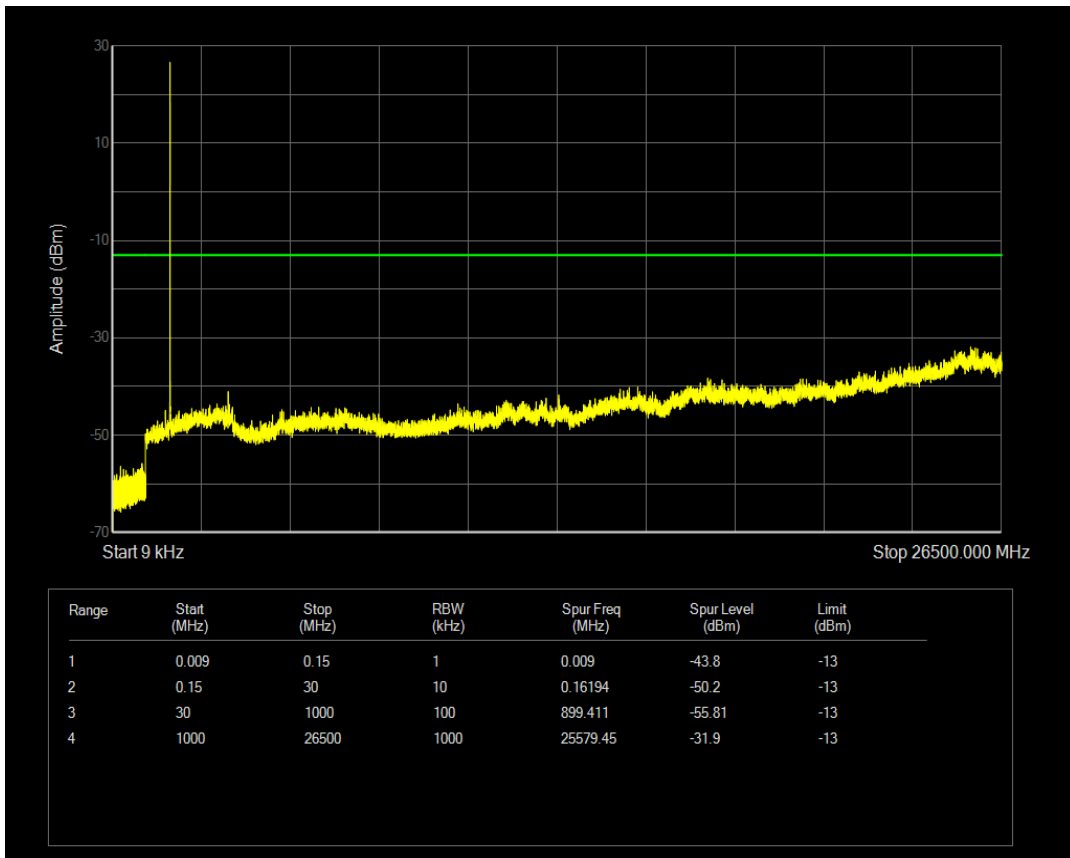

Band4 QPSK BW=1.4MHz Channel=20175 RB Size=1 Position=#0

Band4 QPSK BW=1.4MHz Channel=20175 RB Size=6 Position=#0

Band4 QAM16 BW=1.4MHz Channel=20175 RB Size=1 Position=#0

Band4 QAM16 BW=1.4MHz Channel=20175 RB Size=6 Position=#0

Band4 QPSK BW=1.4MHz Channel=20393 RB Size=1 Position=#0

Band4 QPSK BW=1.4MHz Channel=20393 RB Size=6 Position=#0

Band4 QAM16 BW=1.4MHz Channel=20393 RB Size=1 Position=#0

Band4 QAM16 BW=1.4MHz Channel=20393 RB Size=6 Position=#0