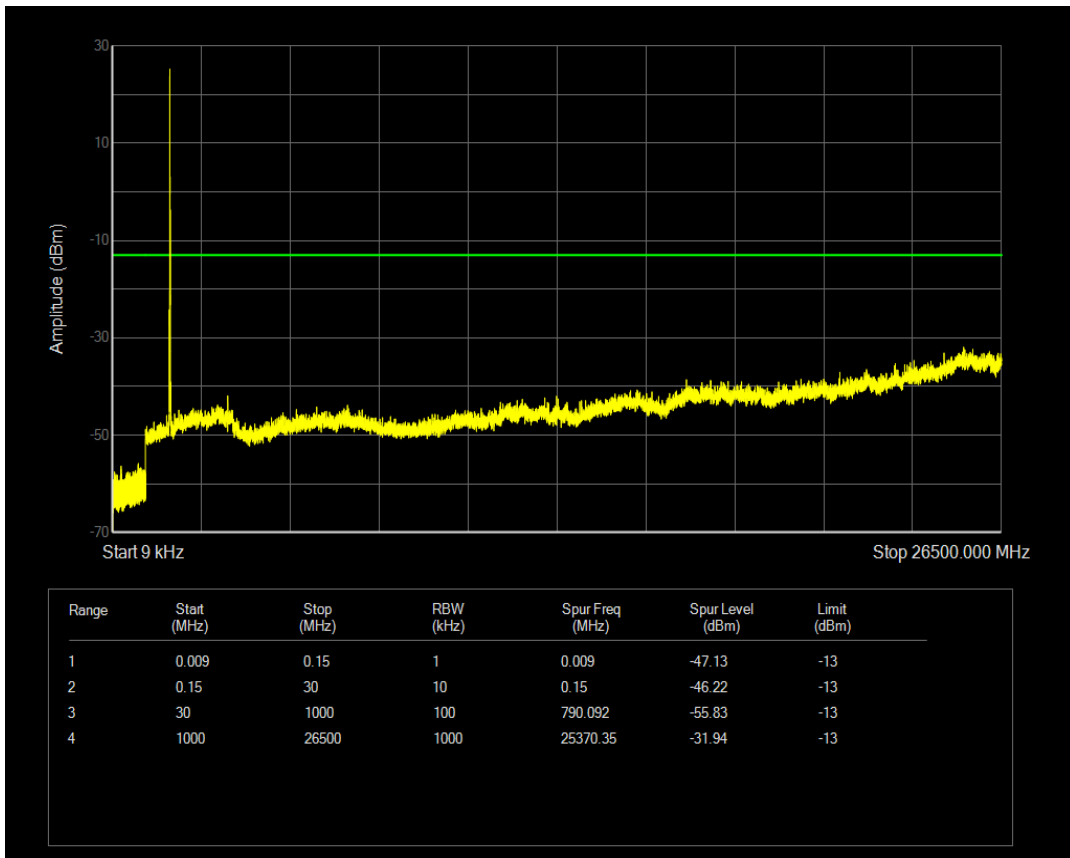

Band4 QPSK BW=15MHz Channel=20175 RB Size=1 Position=#0

Band4 QPSK BW=15MHz Channel=20175 RB Size=75 Position=#0