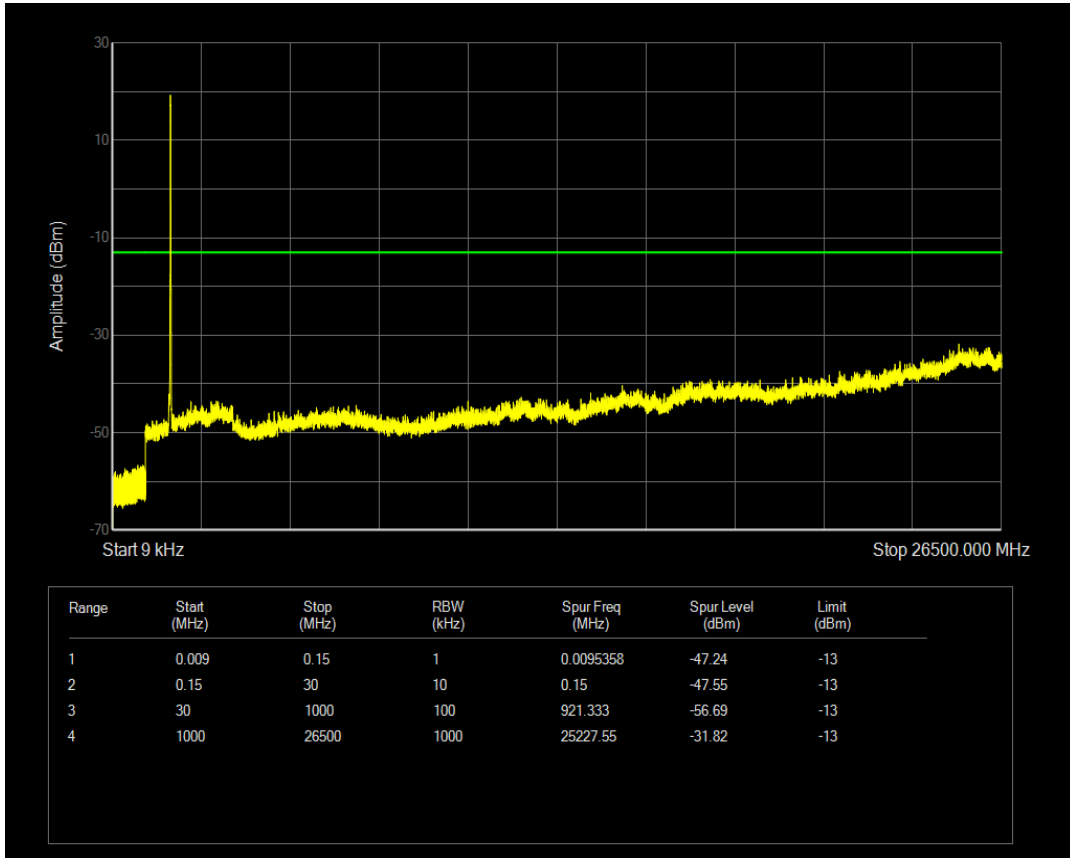

Band4 QPSK BW=15MHz Channel=20175 RB Size=1 Position=#0

Band4 QPSK BW=15MHz Channel=20175 RB Size=75 Position=#0

Band4 QAM16 BW=15MHz Channel=20175 RB Size=1 Position=#0

Band4 QAM16 BW=15MHz Channel=20175 RB Size=75 Position=#0

Band4 QPSK BW=15MHz Channel=20325 RB Size=1 Position=#0

Band4 QPSK BW=15MHz Channel=20325 RB Size=75 Position=#0

Band4 QAM16 BW=15MHz Channel=20325 RB Size=1 Position=#0

Band4 QAM16 BW=15MHz Channel=20325 RB Size=75 Position=#0