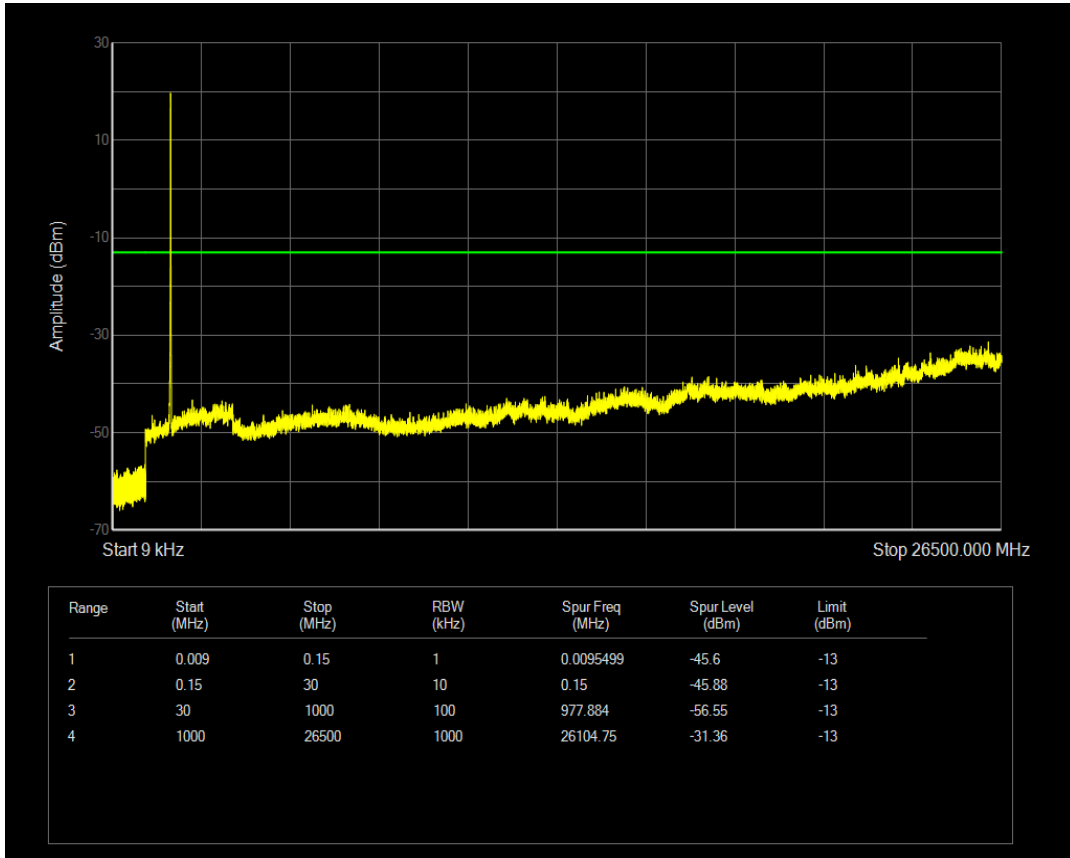

Band4 QPSK BW=10MHz Channel=20350 RB Size=1 Position=#0

Band4 QPSK BW=10MHz Channel=20350 RB Size=50 Position=#0

Band4 QAM16 BW=10MHz Channel=20350 RB Size=1 Position=#0

Band4 QAM16 BW=10MHz Channel=20350 RB Size=50 Position=#0

Band4 QPSK BW=15MHz Channel=20025 RB Size=1 Position=#0

Band4 QPSK BW=15MHz Channel=20025 RB Size=75 Position=#0

Band4 QAM16 BW=15MHz Channel=20025 RB Size=1 Position=#0

Band4 QAM16 BW=15MHz Channel=20025 RB Size=75 Position=#0