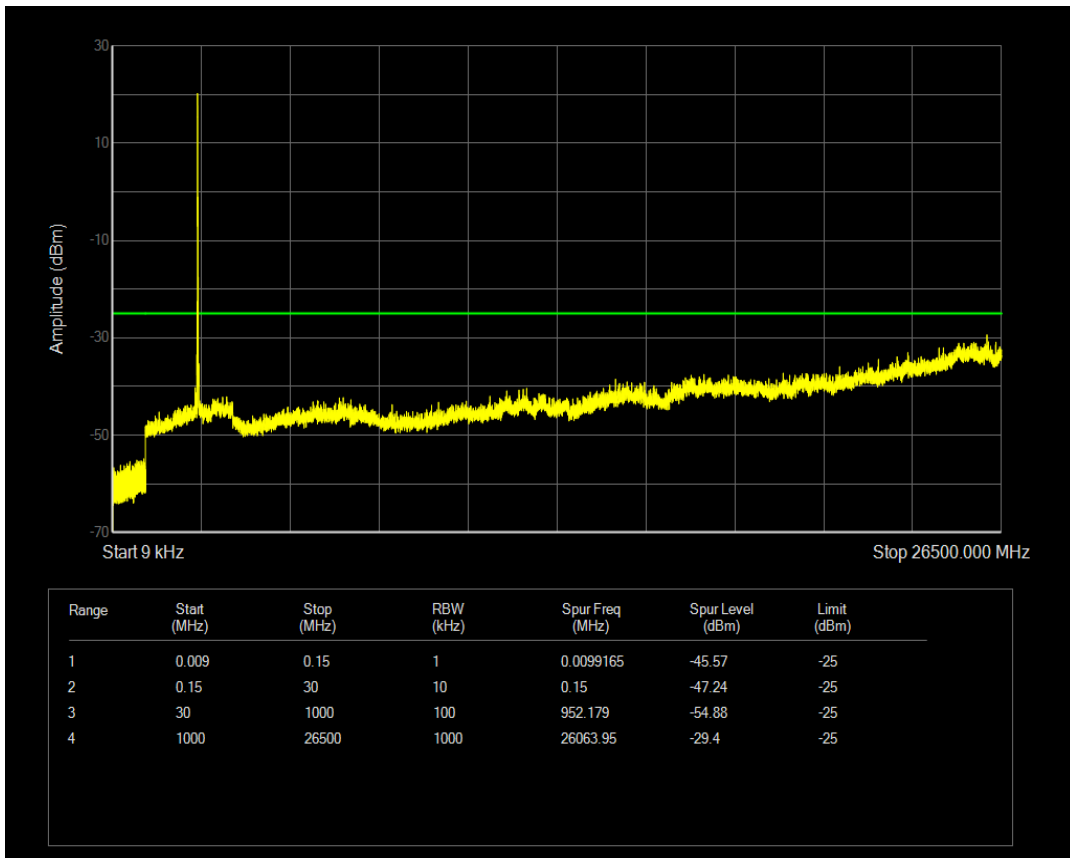

Band7 QAM16 BW=20MHz Channel=21350 RB Size=1 Position=#0

Band7 QAM16 BW=20MHz Channel=21350 RB Size=100 Position=#0