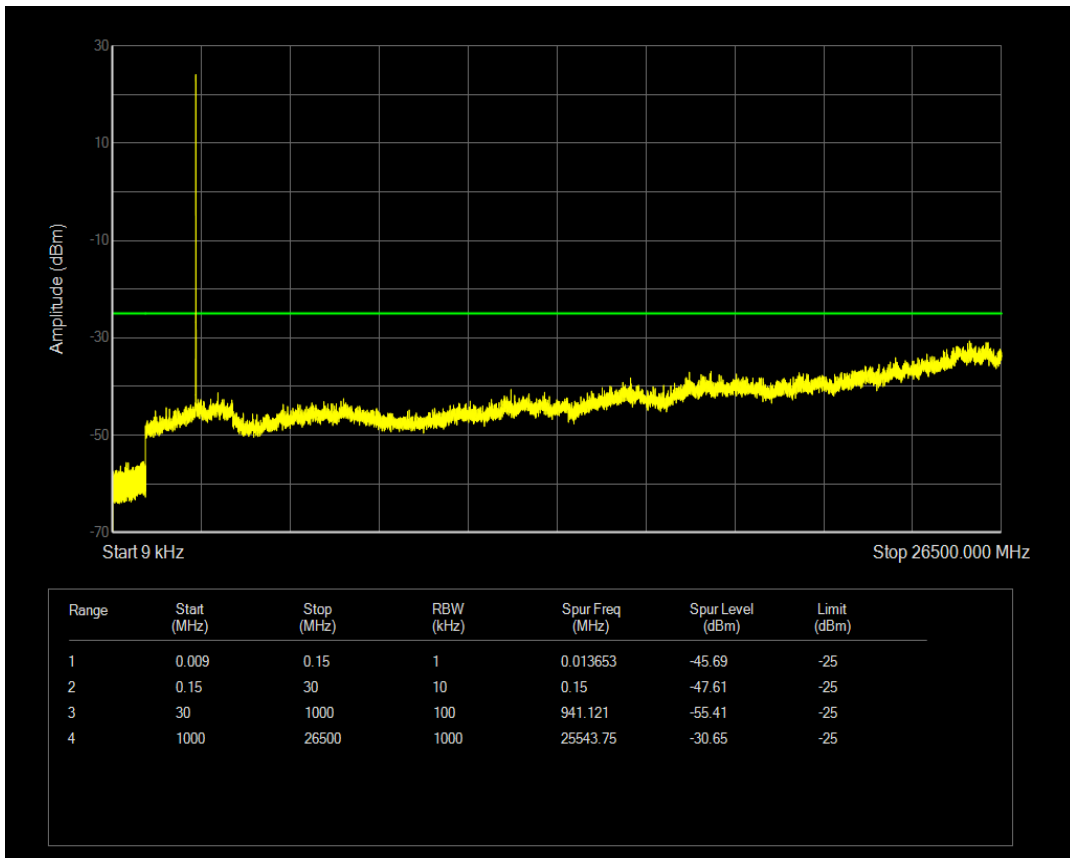

Band7 QAM16 BW=5MHz Channel=20775 RB Size=1 Position=#0

Band7 QAM16 BW=5MHz Channel=20775 RB Size=25 Position=#0