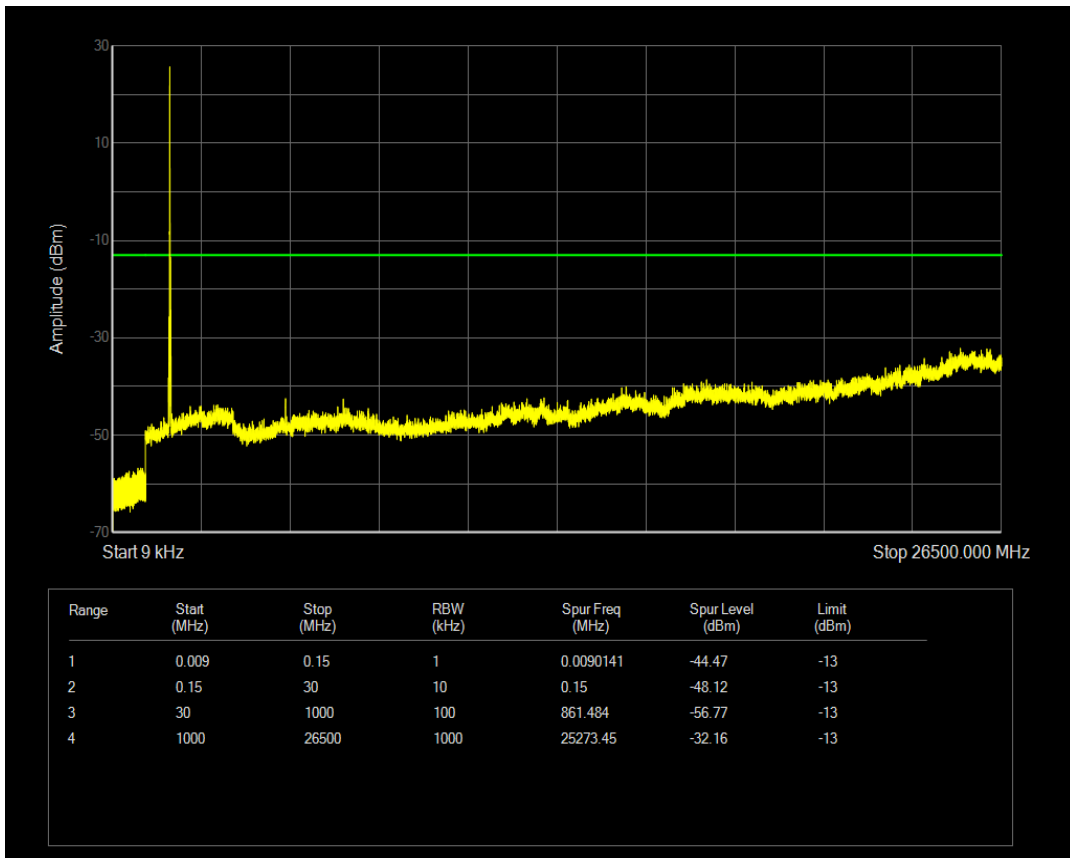

Band4 QPSK BW=20MHz Channel=20050 RB Size=1 Position=#0

Band4 QPSK BW=20MHz Channel=20050 RB Size=100 Position=#0

Band4 QAM16 BW=20MHz Channel=20050 RB Size=1 Position=#0

Band4 QAM16 BW=20MHz Channel=20050 RB Size=100 Position=#0

Band4 QPSK BW=20MHz Channel=20175 RB Size=1 Position=#0

Band4 QPSK BW=20MHz Channel=20175 RB Size=100 Position=#0

Band4 QAM16 BW=20MHz Channel=20175 RB Size=1 Position=#0

Band4 QAM16 BW=20MHz Channel=20175 RB Size=100 Position=#0