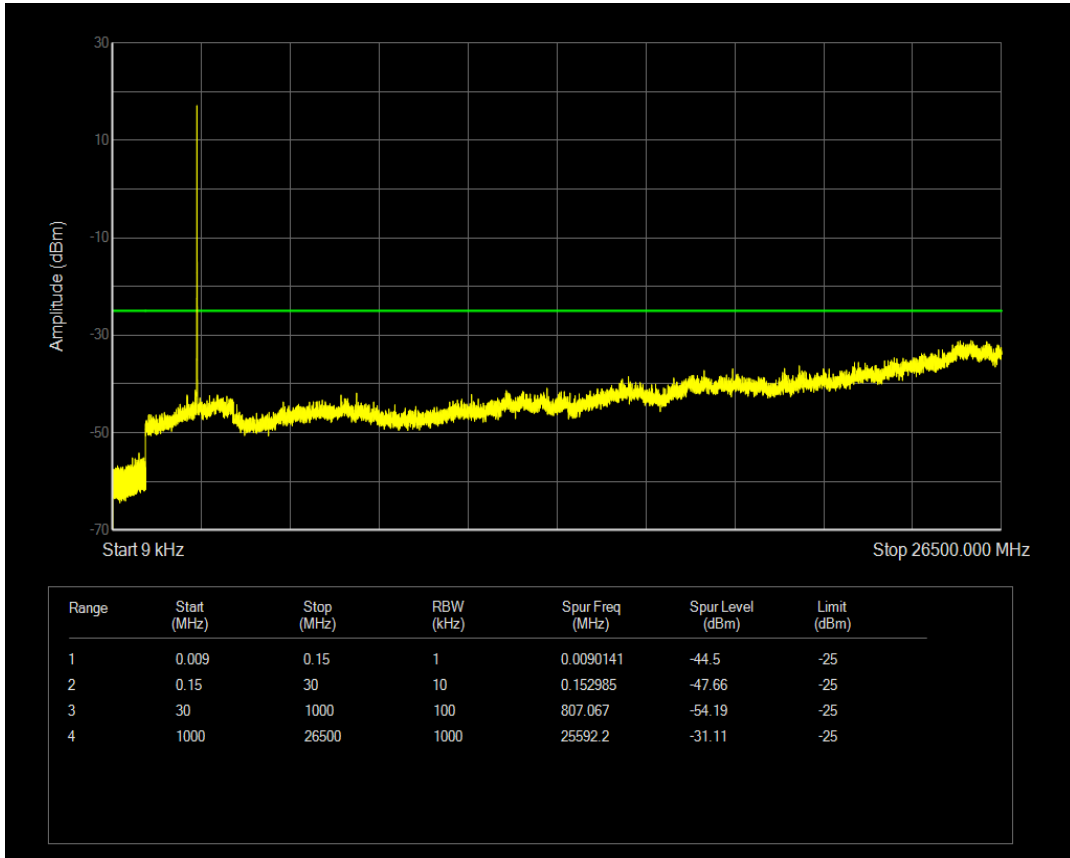

Band7 QPSK BW=5MHz Channel=21100 RB Size=25 Position=#0

Band7 QAM16 BW=5MHz Channel=21100 RB Size=1 Position=#0