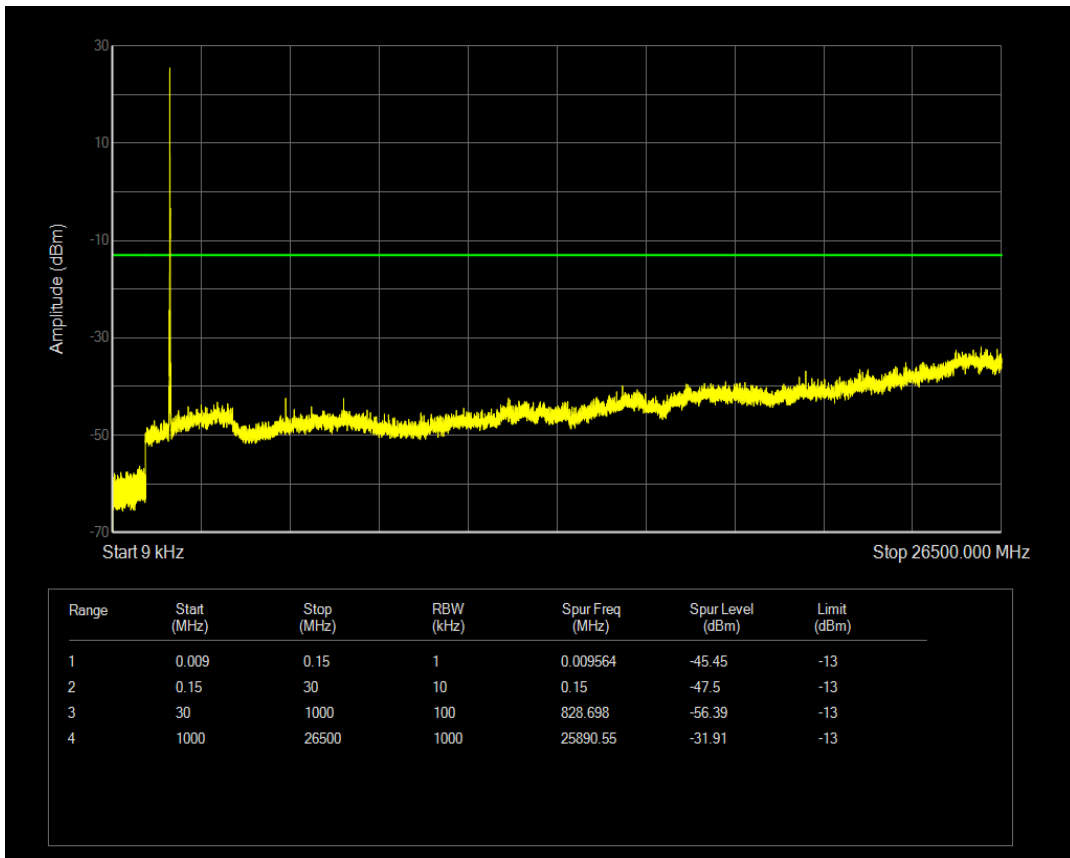

Band4 QAM16 BW=15MHz Channel=20175 RB Size=1 Position=#0

Band4 QAM16 BW=15MHz Channel=20175 RB Size=75 Position=#0