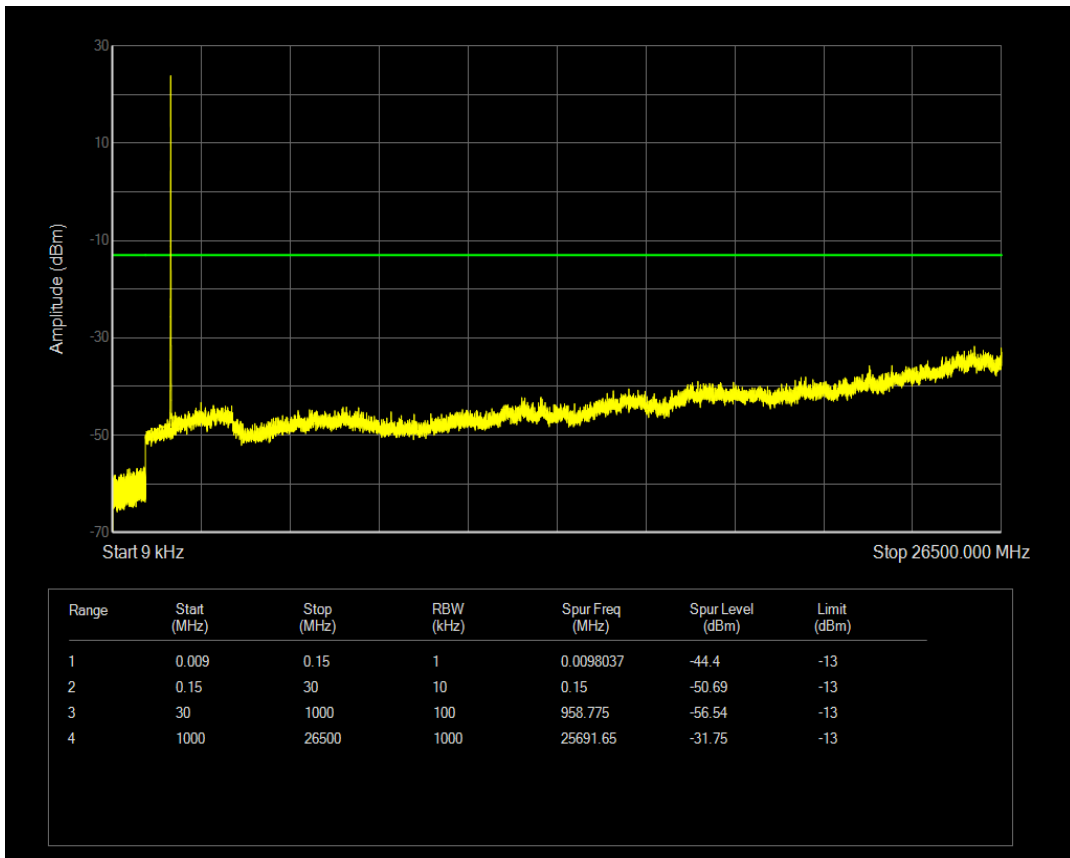

Band4 QAM16 BW=5MHz Channel=20375 RB Size=1 Position=#0

Band4 QAM16 BW=5MHz Channel=20375 RB Size=25 Position=#0