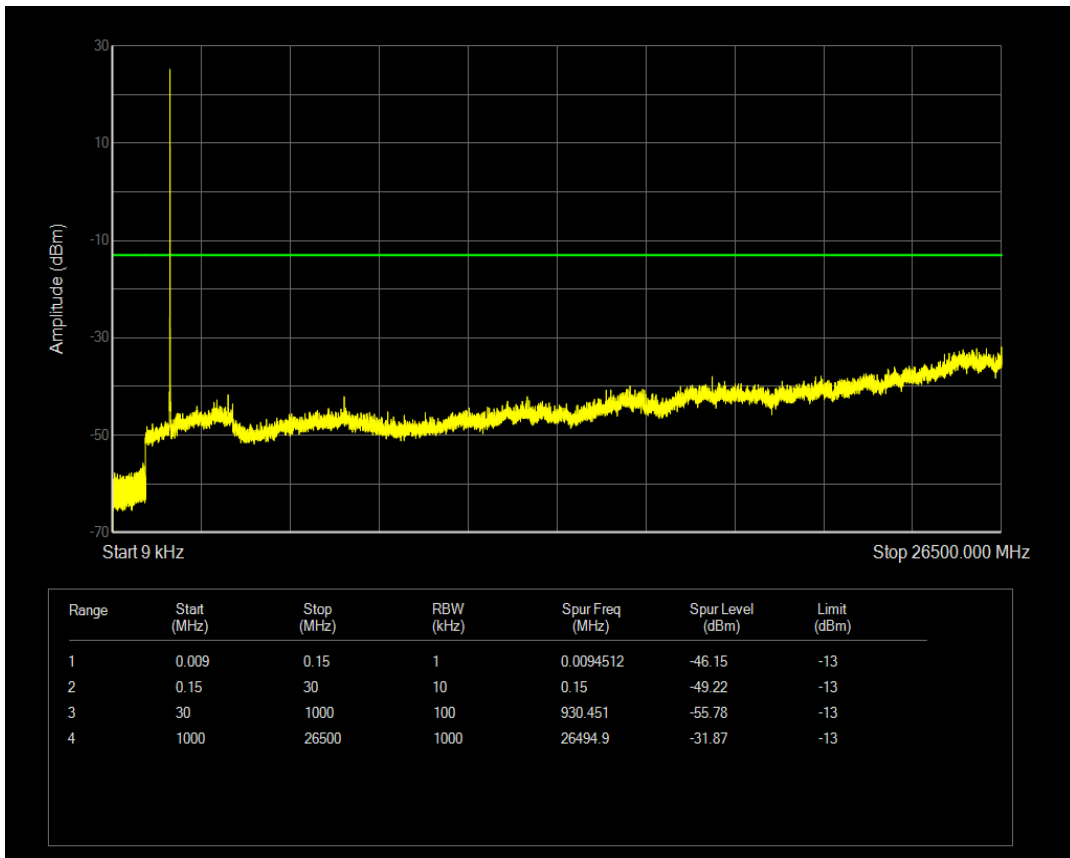

Band4 QAM16 BW=5MHz Channel=20175 RB Size=1 Position=#0

Band4 QAM16 BW=5MHz Channel=20175 RB Size=25 Position=#0