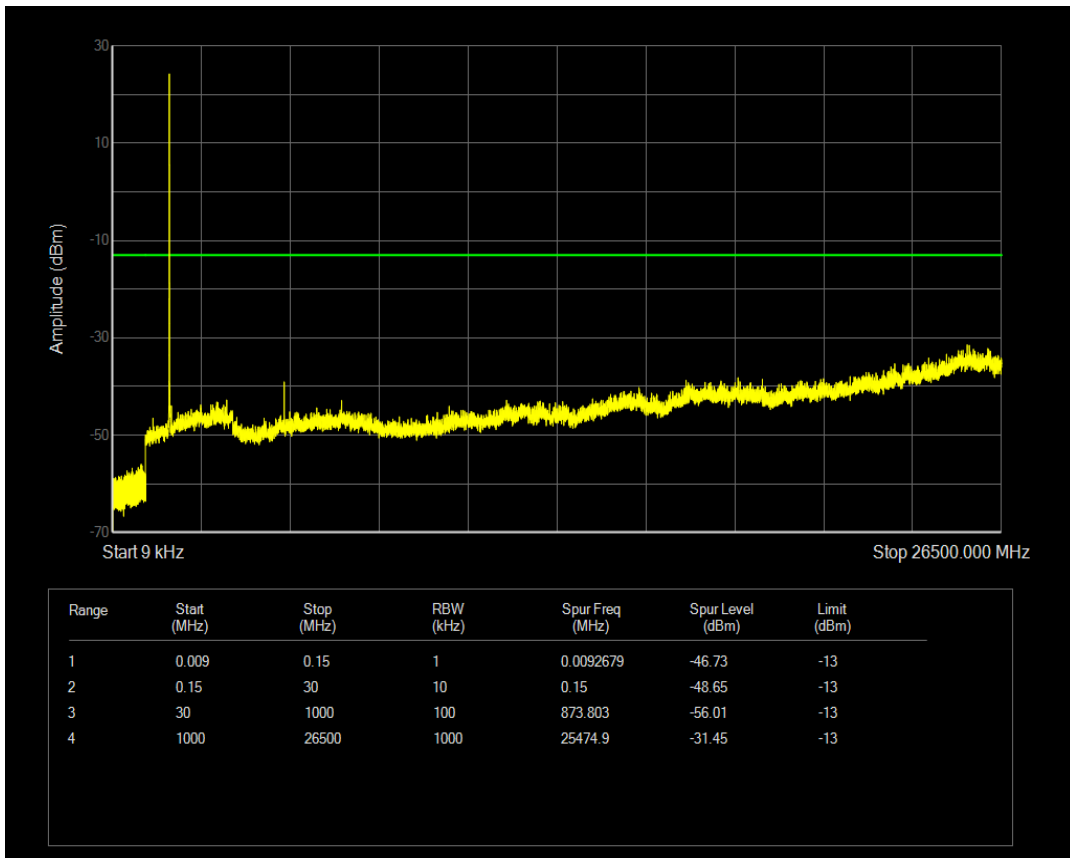

Band4 QPSK BW=3MHz Channel=20385 RB Size=1 Position=#0

Band4 QPSK BW=3MHz Channel=20385 RB Size=15 Position=#0

Band4 QAM16 BW=3MHz Channel=20385 RB Size=1 Position=#0

Band4 QAM16 BW=3MHz Channel=20385 RB Size=15 Position=#0

Band4 QPSK BW=5MHz Channel=19975 RB Size=1 Position=#0

Band4 QPSK BW=5MHz Channel=19975 RB Size=25 Position=#0

Band4 QAM16 BW=5MHz Channel=19975 RB Size=1 Position=#0

Band4 QAM16 BW=5MHz Channel=19975 RB Size=25 Position=#0