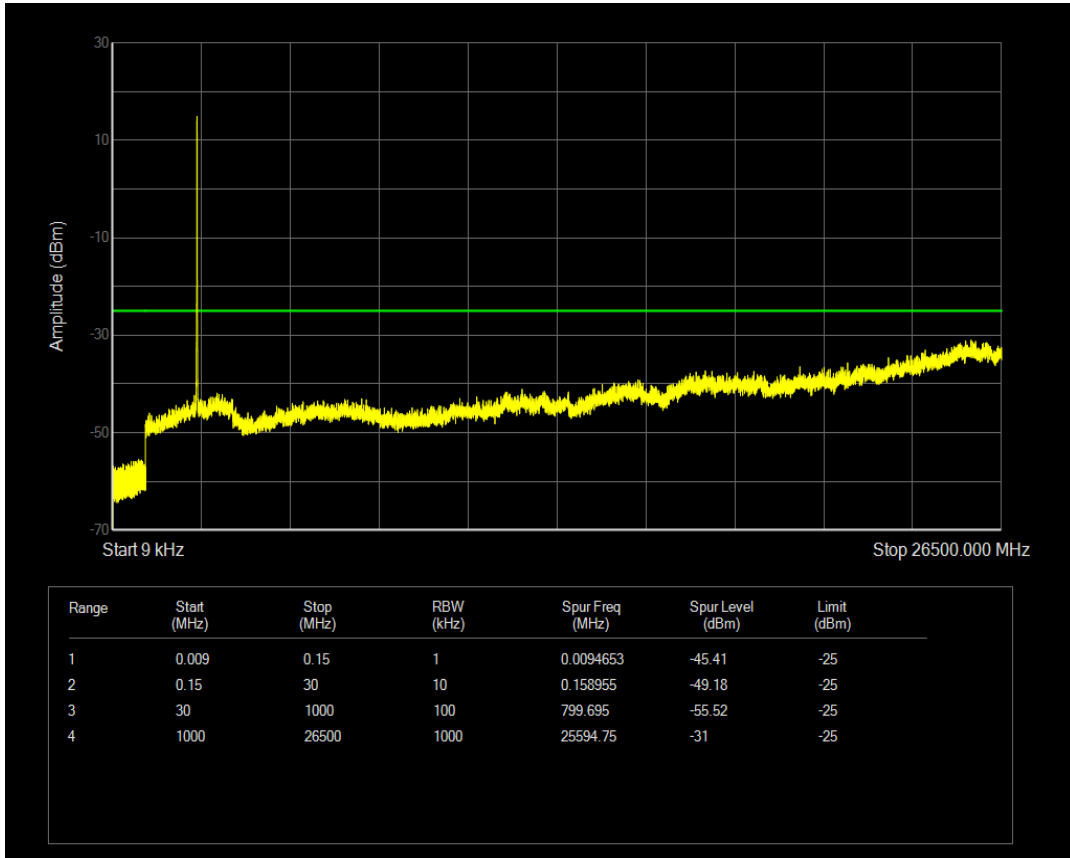

Band7 QPSK BW=10MHz Channel=20800 RB Size=1 Position=#0

Band7 QPSK BW=10MHz Channel=20800 RB Size=50 Position=#0

Band7 QAM16 BW=10MHz Channel=20800 RB Size=1 Position=#0

Band7 QAM16 BW=10MHz Channel=20800 RB Size=50 Position=#0

Band7 QPSK BW=10MHz Channel=21100 RB Size=1 Position=#0

Band7 QPSK BW=10MHz Channel=21100 RB Size=50 Position=#0

Band7 QAM16 BW=10MHz Channel=21100 RB Size=1 Position=#0

Band7 QAM16 BW=10MHz Channel=21100 RB Size=50 Position=#0

Band7 QPSK BW=10MHz Channel=21400 RB Size=1 Position=#0

Band7 QPSK BW=10MHz Channel=21400 RB Size=50 Position=#0

Band7 QAM16 BW=10MHz Channel=21400 RB Size=1 Position=#0

Band7 QAM16 BW=10MHz Channel=21400 RB Size=50 Position=#0