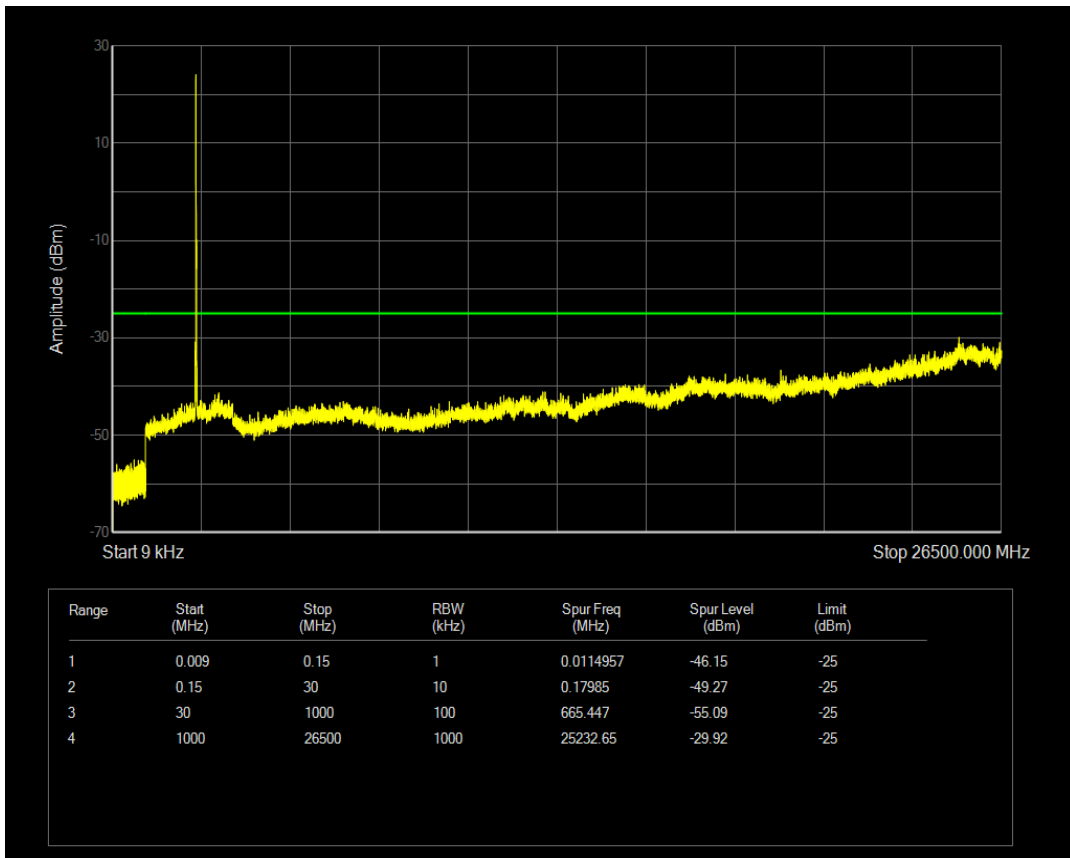

Band7 QPSK BW=15MHz Channel=21375 RB Size=1 Position=#0

Band7 QPSK BW=15MHz Channel=21375 RB Size=75 Position=#0

Band7 QAM16 BW=15MHz Channel=21375 RB Size=1 Position=#0

Band7 QAM16 BW=15MHz Channel=21375 RB Size=75 Position=#0

Band7 QPSK BW=20MHz Channel=20850 RB Size=1 Position=#0

Band7 QPSK BW=20MHz Channel=20850 RB Size=100 Position=#0

Band7 QAM16 BW=20MHz Channel=20850 RB Size=1 Position=#0

Band7 QAM16 BW=20MHz Channel=20850 RB Size=100 Position=#0