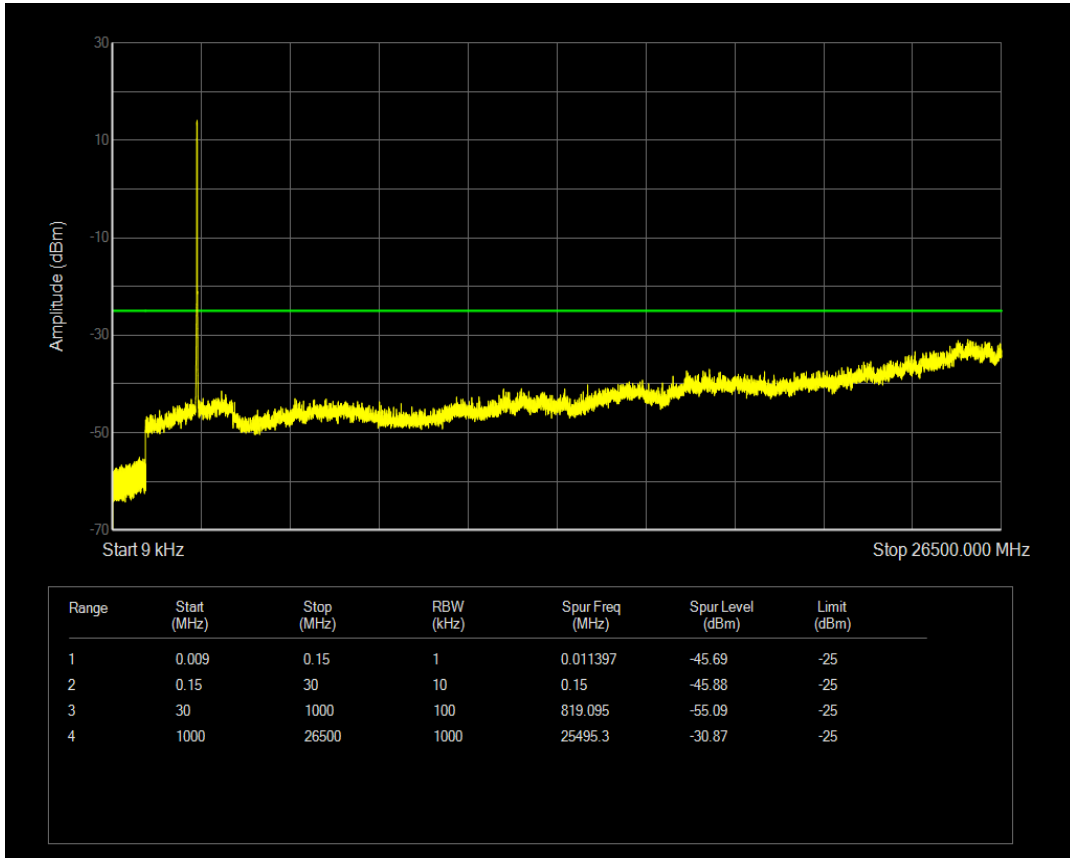

Band7 QPSK BW=15MHz Channel=21100 RB Size=75 Position=#0

Band7 QAM16 BW=15MHz Channel=21100 RB Size=1 Position=#0