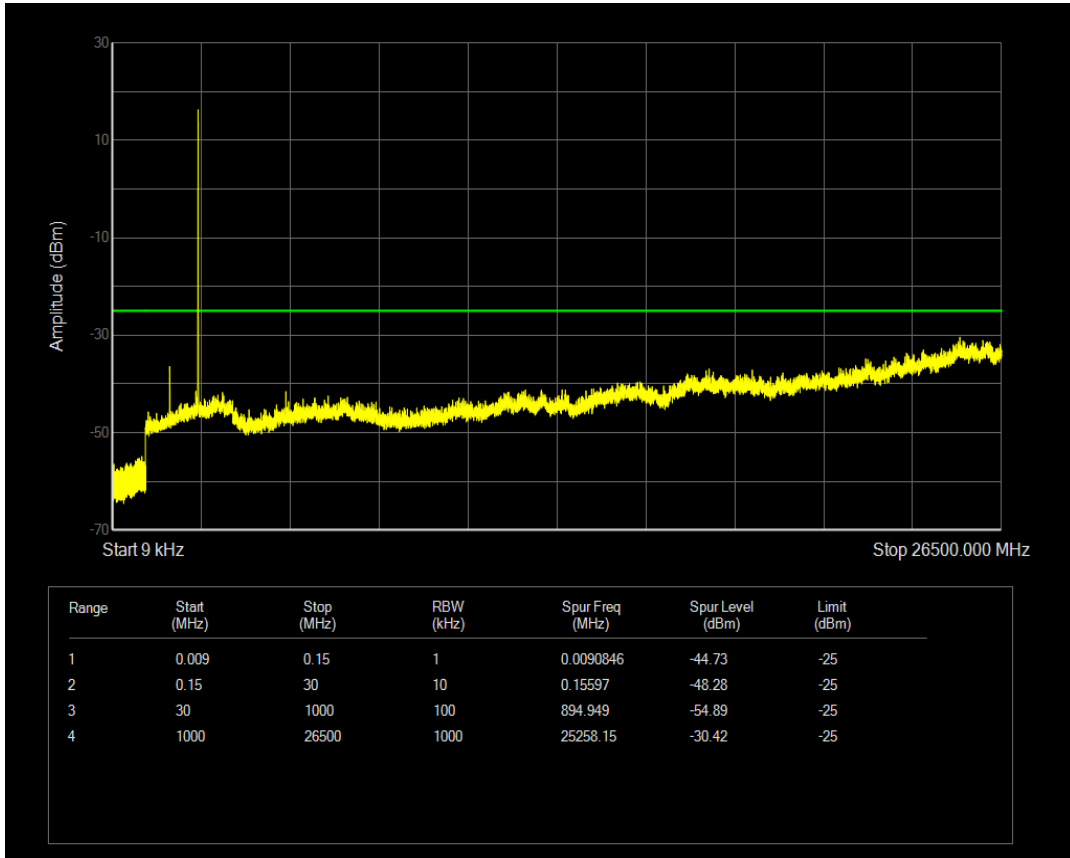

Band7 QPSK BW=5MHz Channel=21425 RB Size=25 Position=#0

Band7 QAM16 BW=5MHz Channel=21425 RB Size=1 Position=#0