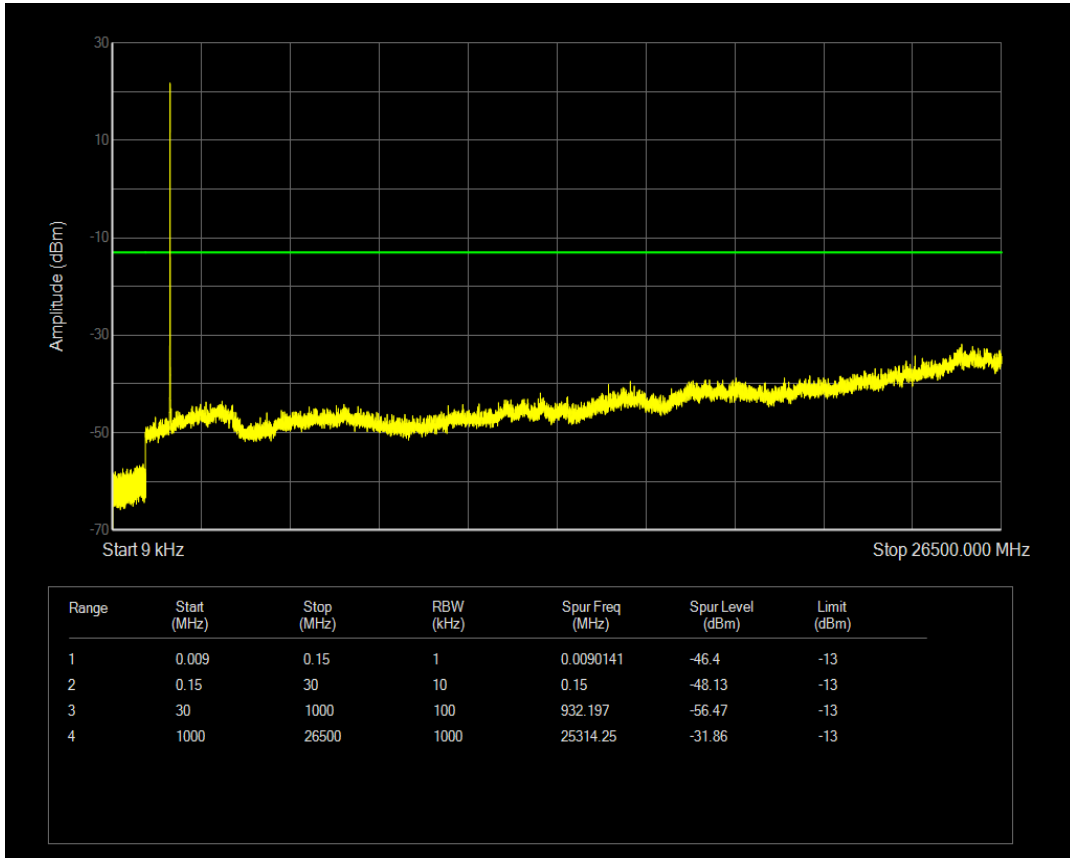

Band4 QPSK BW=1.4MHz Channel=20393 RB Size=1 Position=#0

Band4 QPSK BW=1.4MHz Channel=20393 RB Size=6 Position=#0

Band4 QAM16 BW=1.4MHz Channel=20393 RB Size=1 Position=#0

Band4 QAM16 BW=1.4MHz Channel=20393 RB Size=6 Position=#0

Band4 QPSK BW=3MHz Channel=19965 RB Size=1 Position=#0

Band4 QPSK BW=3MHz Channel=19965 RB Size=15 Position=#0

Band4 QAM16 BW=3MHz Channel=19965 RB Size=1 Position=#0

Band4 QAM16 BW=3MHz Channel=19965 RB Size=15 Position=#0

Band4 QPSK BW=3MHz Channel=20175 RB Size=1 Position=#0

Band4 QPSK BW=3MHz Channel=20175 RB Size=15 Position=#0

Band4 QAM16 BW=3MHz Channel=20175 RB Size=1 Position=#0

Band4 QAM16 BW=3MHz Channel=20175 RB Size=15 Position=#0