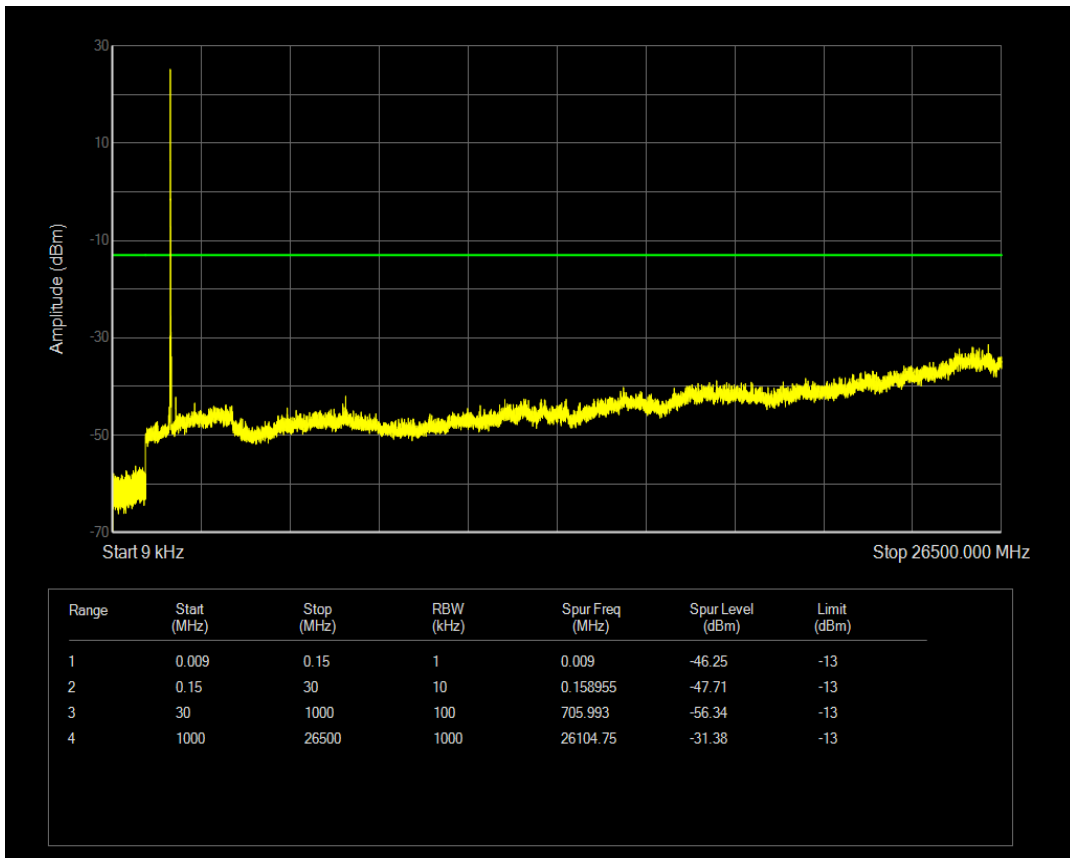

Band4 QPSK BW=15MHz Channel=20175 RB Size=1 Position=#0

Band4 QPSK BW=15MHz Channel=20175 RB Size=75 Position=#0

Band4 QAM16 BW=15MHz Channel=20175 RB Size=1 Position=#0

Band4 QAM16 BW=15MHz Channel=20175 RB Size=75 Position=#0

Band4 QPSK BW=15MHz Channel=20325 RB Size=1 Position=#0

Band4 QPSK BW=15MHz Channel=20325 RB Size=75 Position=#0

Band4 QAM16 BW=15MHz Channel=20325 RB Size=1 Position=#0

Band4 QAM16 BW=15MHz Channel=20325 RB Size=75 Position=#0