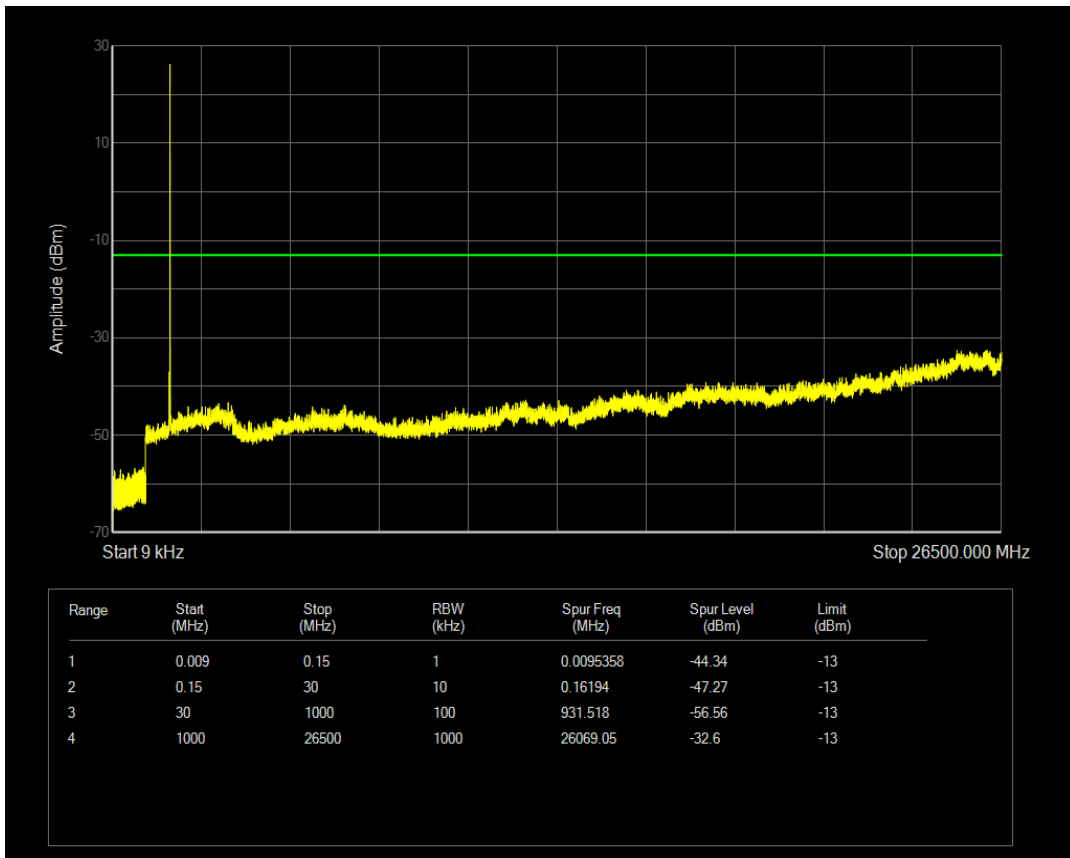

Band4 QPSK BW=3MHz Channel=20175 RB Size=1 Position=#0

Band4 QPSK BW=3MHz Channel=20175 RB Size=15 Position=#0