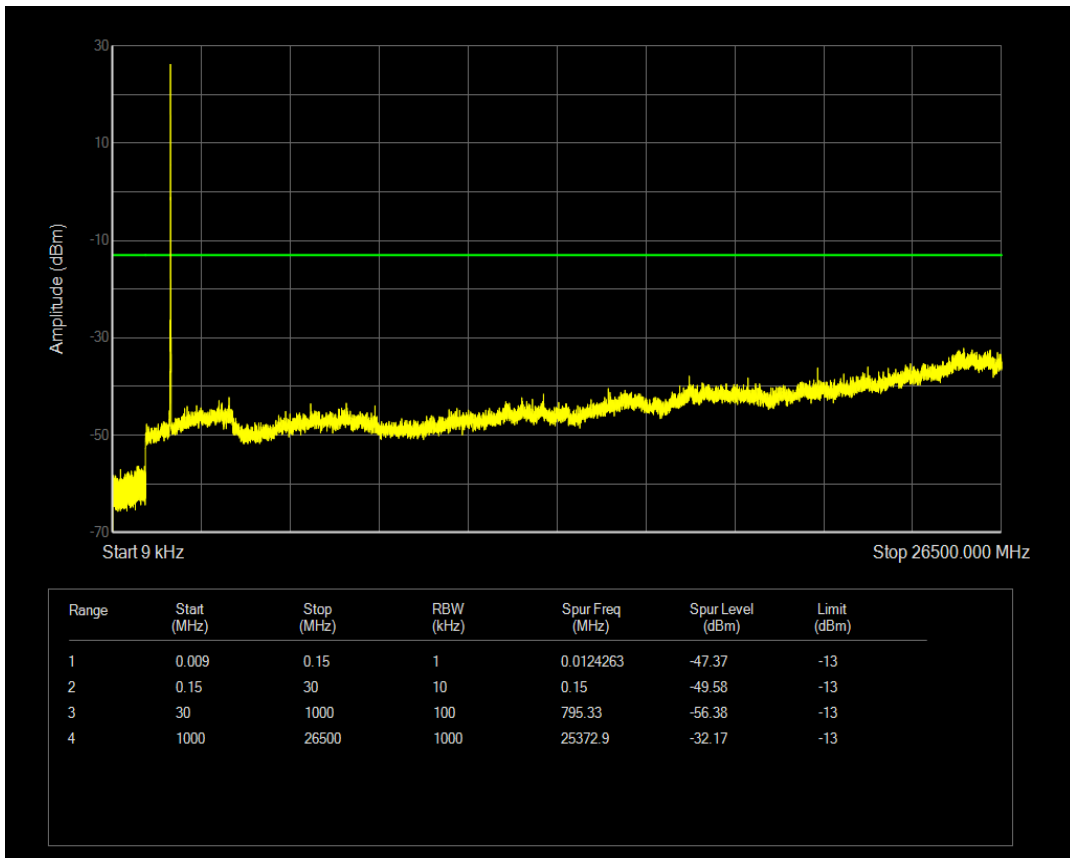

Band4 QPSK BW=10MHz Channel=20175 RB Size=1 Position=#0

Band4 QPSK BW=10MHz Channel=20175 RB Size=50 Position=#0

Band4 QAM16 BW=10MHz Channel=20175 RB Size=1 Position=#0

Band4 QAM16 BW=10MHz Channel=20175 RB Size=50 Position=#0

Band4 QPSK BW=10MHz Channel=20350 RB Size=1 Position=#0

Band4 QPSK BW=10MHz Channel=20350 RB Size=50 Position=#0

Band4 QAM16 BW=10MHz Channel=20350 RB Size=1 Position=#0

Band4 QAM16 BW=10MHz Channel=20350 RB Size=50 Position=#0