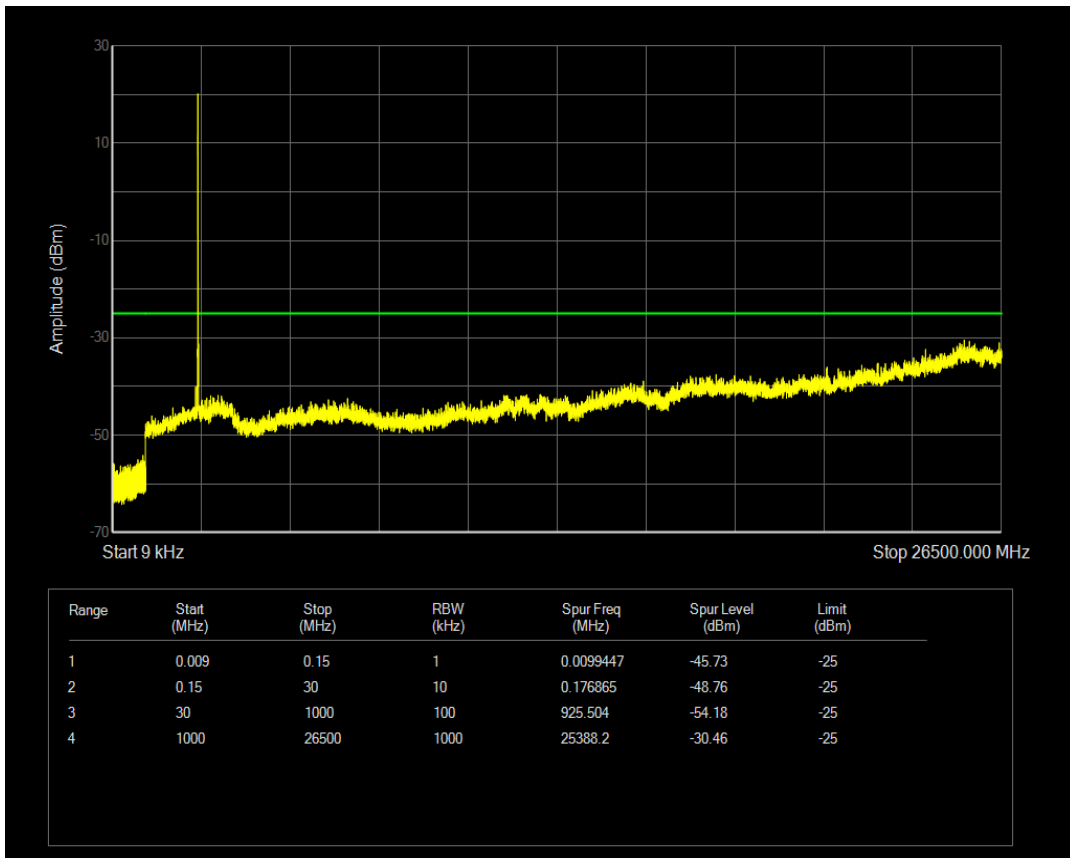

Band7 QPSK BW=10MHz Channel=20800 RB Size=1 Position=#0

Band7 QPSK BW=10MHz Channel=20800 RB Size=50 Position=#0

Band7 QAM16 BW=10MHz Channel=20800 RB Size=1 Position=#0

Band7 QAM16 BW=10MHz Channel=20800 RB Size=50 Position=#0

Band7 QPSK BW=10MHz Channel=21100 RB Size=1 Position=#0

Band7 QPSK BW=10MHz Channel=21100 RB Size=50 Position=#0

Band7 QAM16 BW=10MHz Channel=21100 RB Size=1 Position=#0

Band7 QAM16 BW=10MHz Channel=21100 RB Size=50 Position=#0

Band7 QPSK BW=10MHz Channel=21400 RB Size=1 Position=#0

Band7 QPSK BW=10MHz Channel=21400 RB Size=50 Position=#0

Band7 QAM16 BW=10MHz Channel=21400 RB Size=1 Position=#0

Band7 QAM16 BW=10MHz Channel=21400 RB Size=50 Position=#0