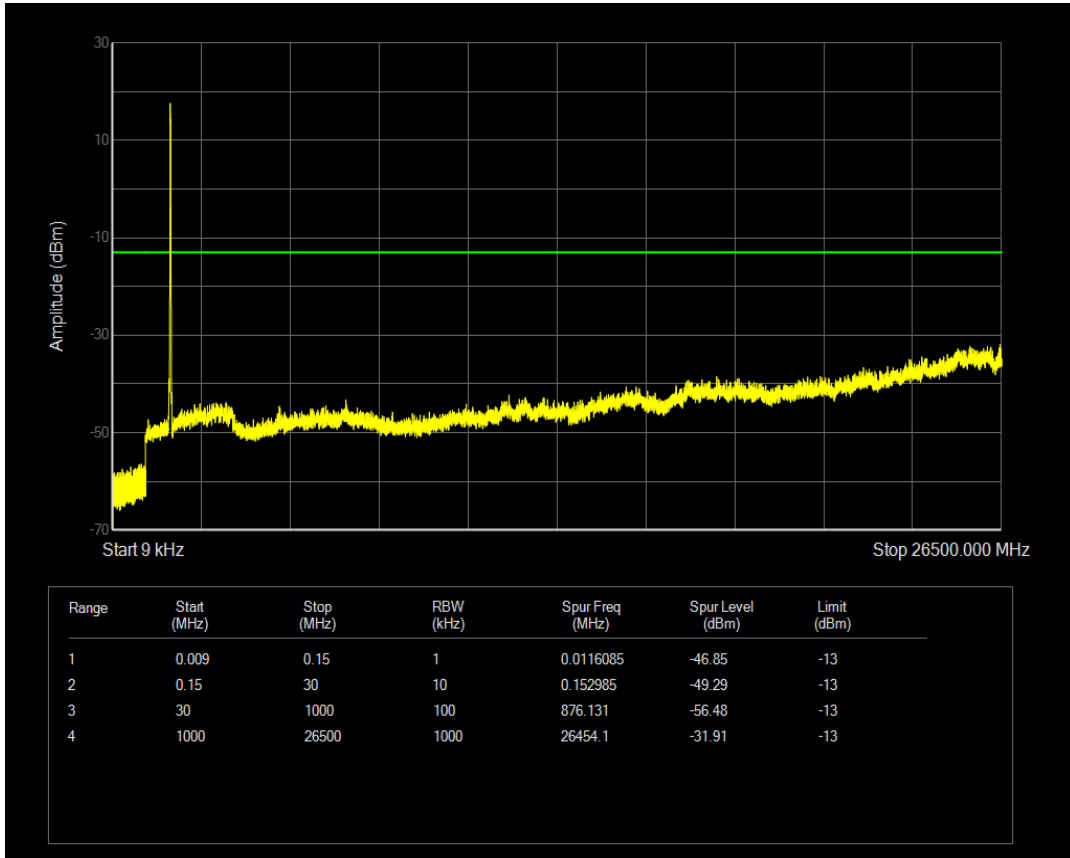

Band4 QPSK BW=20MHz Channel=20175 RB Size=1 Position=#0

Band4 QPSK BW=20MHz Channel=20175 RB Size=100 Position=#0

Band4 QAM16 BW=20MHz Channel=20175 RB Size=1 Position=#0

Band4 QAM16 BW=20MHz Channel=20175 RB Size=100 Position=#0

Band4 QPSK BW=20MHz Channel=20300 RB Size=1 Position=#0

Band4 QPSK BW=20MHz Channel=20300 RB Size=100 Position=#0

Band4 QAM16 BW=20MHz Channel=20300 RB Size=1 Position=#0

Band4 QAM16 BW=20MHz Channel=20300 RB Size=100 Position=#0

Band7 QPSK BW=5MHz Channel=20775 RB Size=1 Position=#0

Band7 QPSK BW=5MHz Channel=20775 RB Size=25 Position=#0

Band7 QAM16 BW=5MHz Channel=20775 RB Size=1 Position=#0

Band7 QAM16 BW=5MHz Channel=20775 RB Size=25 Position=#0