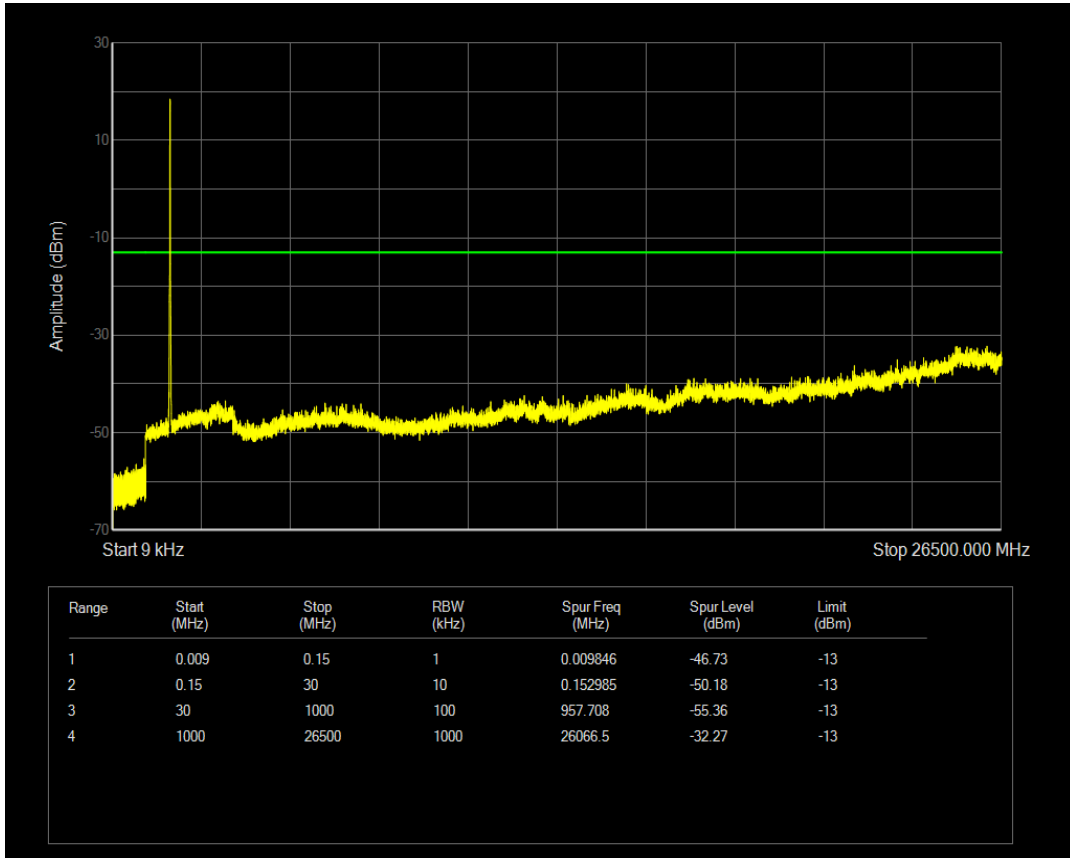

Band4 QPSK BW=15MHz Channel=20175 RB Size=75 Position=#0

Band4 QAM16 BW=15MHz Channel=20175 RB Size=1 Position=#0