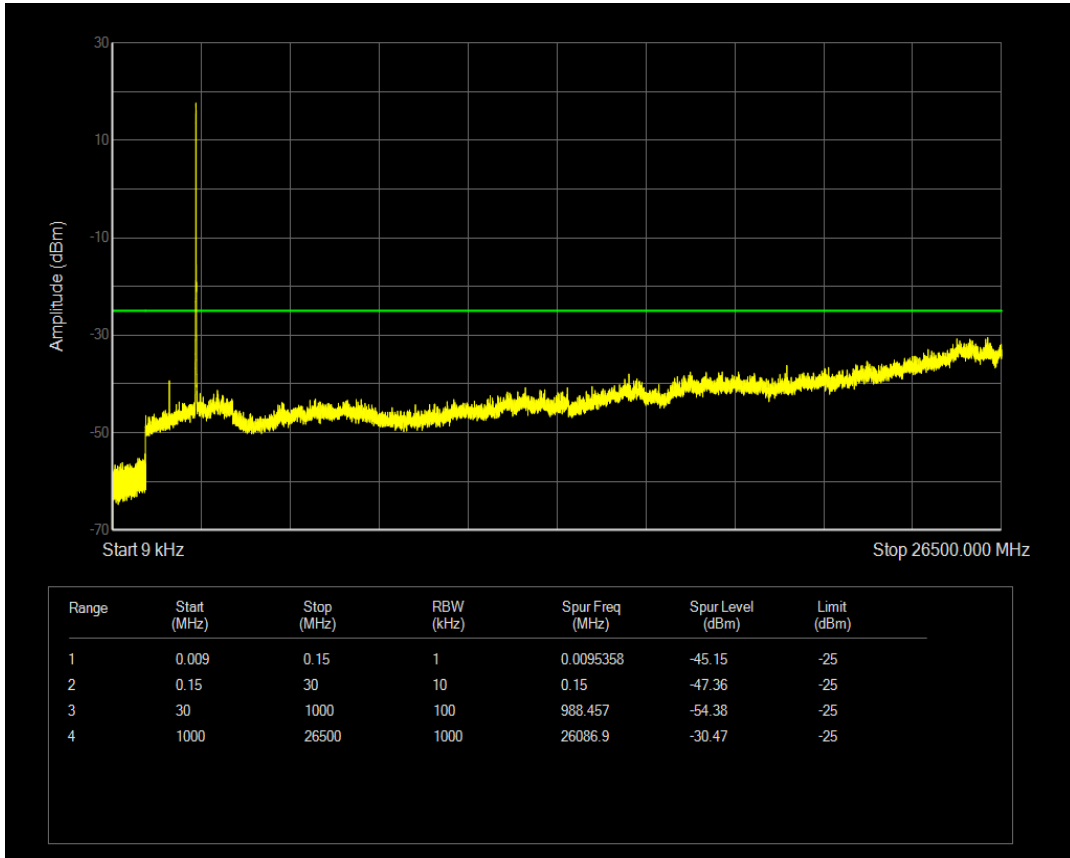

Band7 QPSK BW=5MHz Channel=21425 RB Size=1 Position=#0

Band7 QPSK BW=5MHz Channel=21425 RB Size=25 Position=#0

Band7 QAM16 BW=5MHz Channel=21425 RB Size=1 Position=#0

Band7 QAM16 BW=5MHz Channel=21425 RB Size=25 Position=#0

Band7 QPSK BW=10MHz Channel=20800 RB Size=1 Position=#0

Band7 QPSK BW=10MHz Channel=20800 RB Size=50 Position=#0

Band7 QAM16 BW=10MHz Channel=20800 RB Size=1 Position=#0

Band7 QAM16 BW=10MHz Channel=20800 RB Size=50 Position=#0