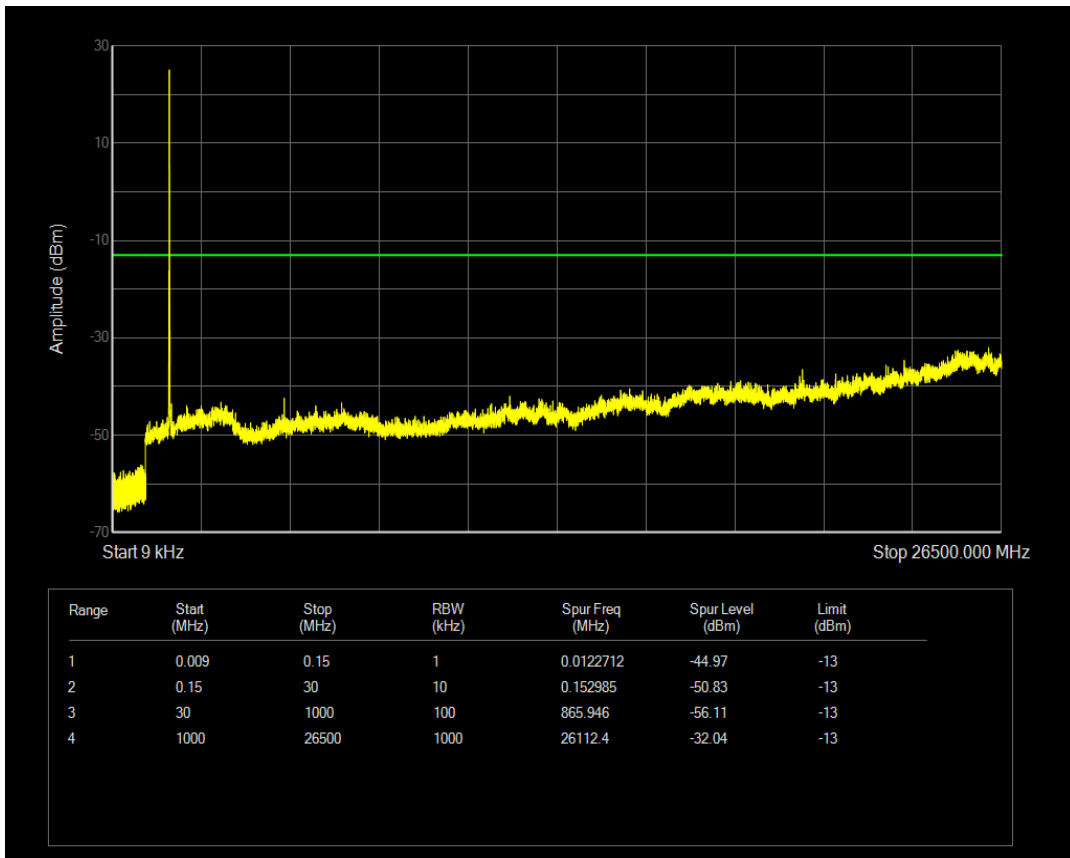

Band4 QPSK BW=5MHz Channel=20375 RB Size=1 Position=#0

Band4 QPSK BW=5MHz Channel=20375 RB Size=25 Position=#0

Band4 QAM16 BW=5MHz Channel=20375 RB Size=1 Position=#0

Band4 QAM16 BW=5MHz Channel=20375 RB Size=25 Position=#0

Band4 QPSK BW=10MHz Channel=20000 RB Size=1 Position=#0

Band4 QPSK BW=10MHz Channel=20000 RB Size=50 Position=#0

Band4 QAM16 BW=10MHz Channel=20000 RB Size=1 Position=#0

Band4 QAM16 BW=10MHz Channel=20000 RB Size=50 Position=#0