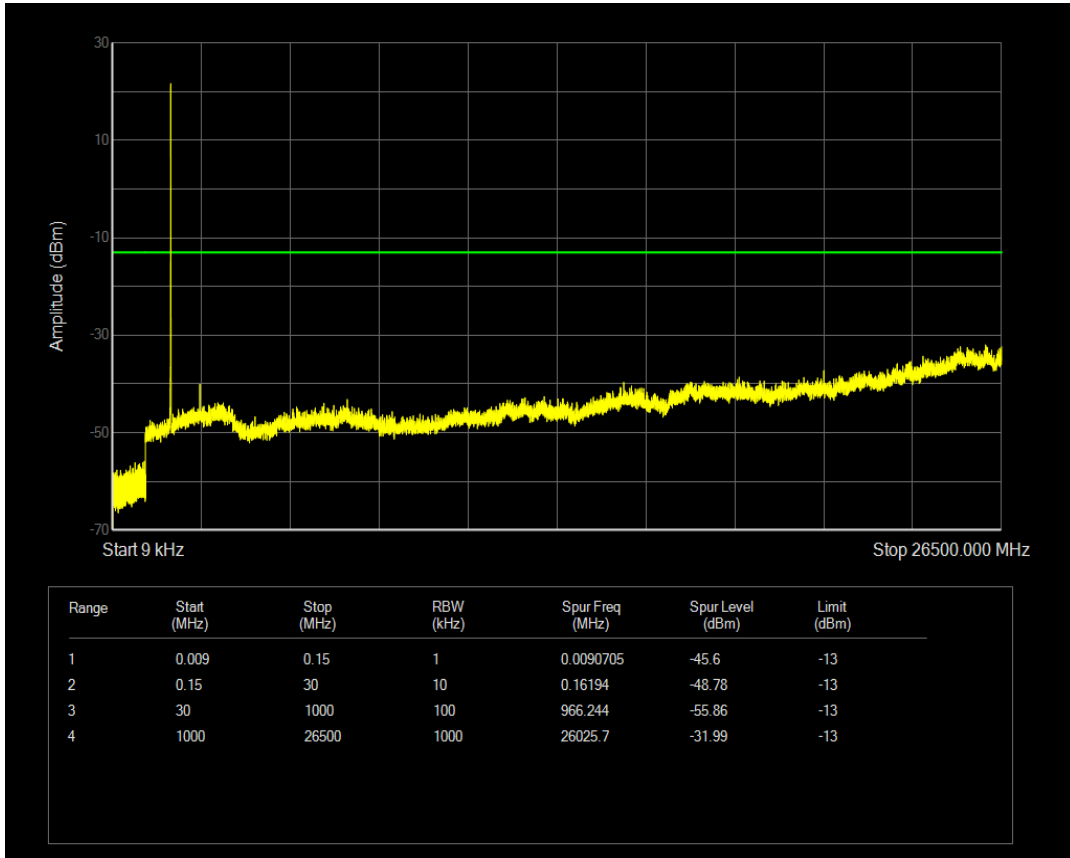

Band4 QPSK BW=3MHz Channel=20385 RB Size=1 Position=#0

Band4 QPSK BW=3MHz Channel=20385 RB Size=15 Position=#0

Band4 QAM16 BW=3MHz Channel=20385 RB Size=1 Position=#0

Band4 QAM16 BW=3MHz Channel=20385 RB Size=15 Position=#0

Band4 QPSK BW=5MHz Channel=19975 RB Size=1 Position=#0

Band4 QPSK BW=5MHz Channel=19975 RB Size=25 Position=#0

Band4 QAM16 BW=5MHz Channel=19975 RB Size=1 Position=#0

Band4 QAM16 BW=5MHz Channel=19975 RB Size=25 Position=#0