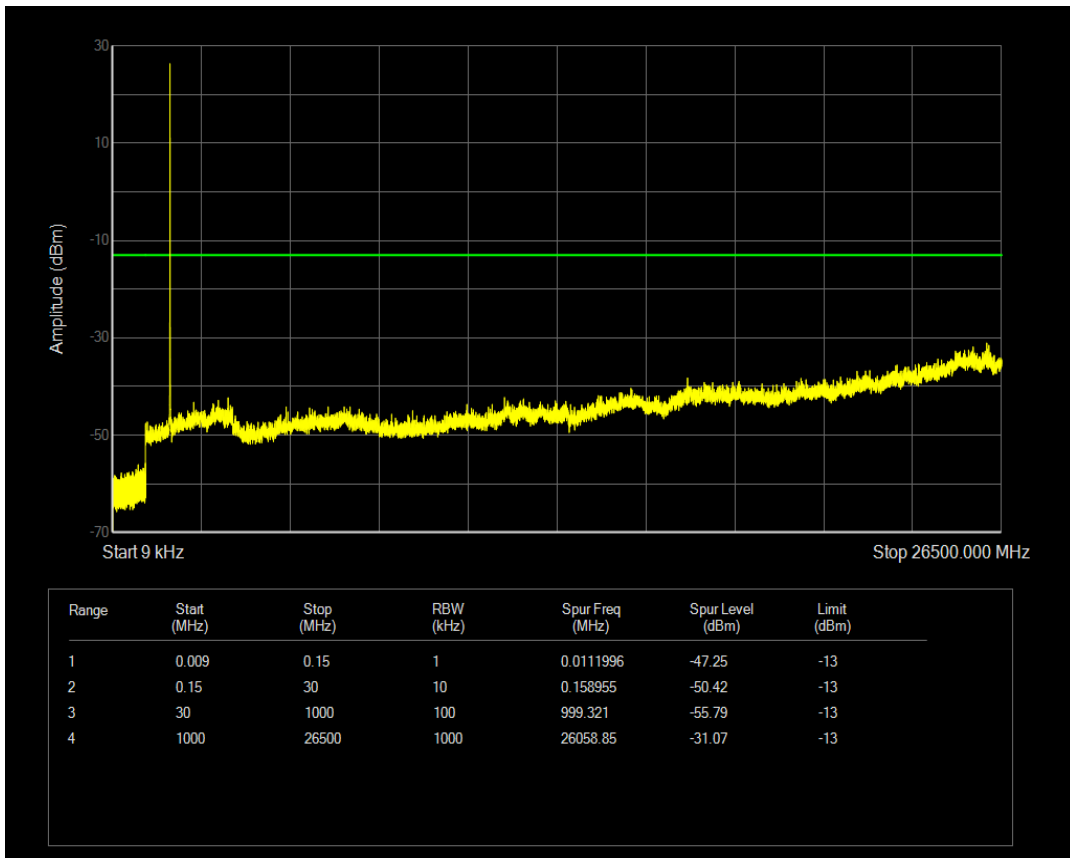

Band4 QPSK BW=5MHz Channel=20175 RB Size=1 Position=#0

Band4 QPSK BW=5MHz Channel=20175 RB Size=25 Position=#0