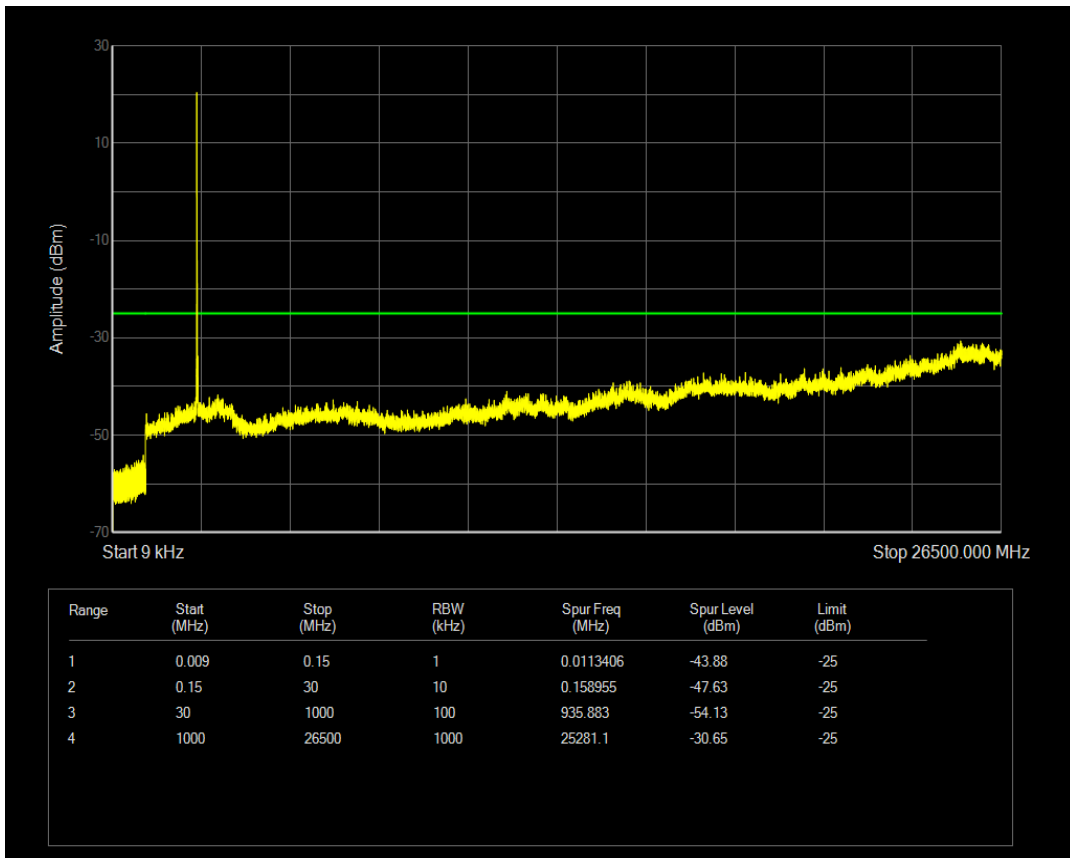

Band7 QAM16 BW=15MHz Channel=21100 RB Size=1 Position=#0

Band7 QAM16 BW=15MHz Channel=21100 RB Size=75 Position=#0