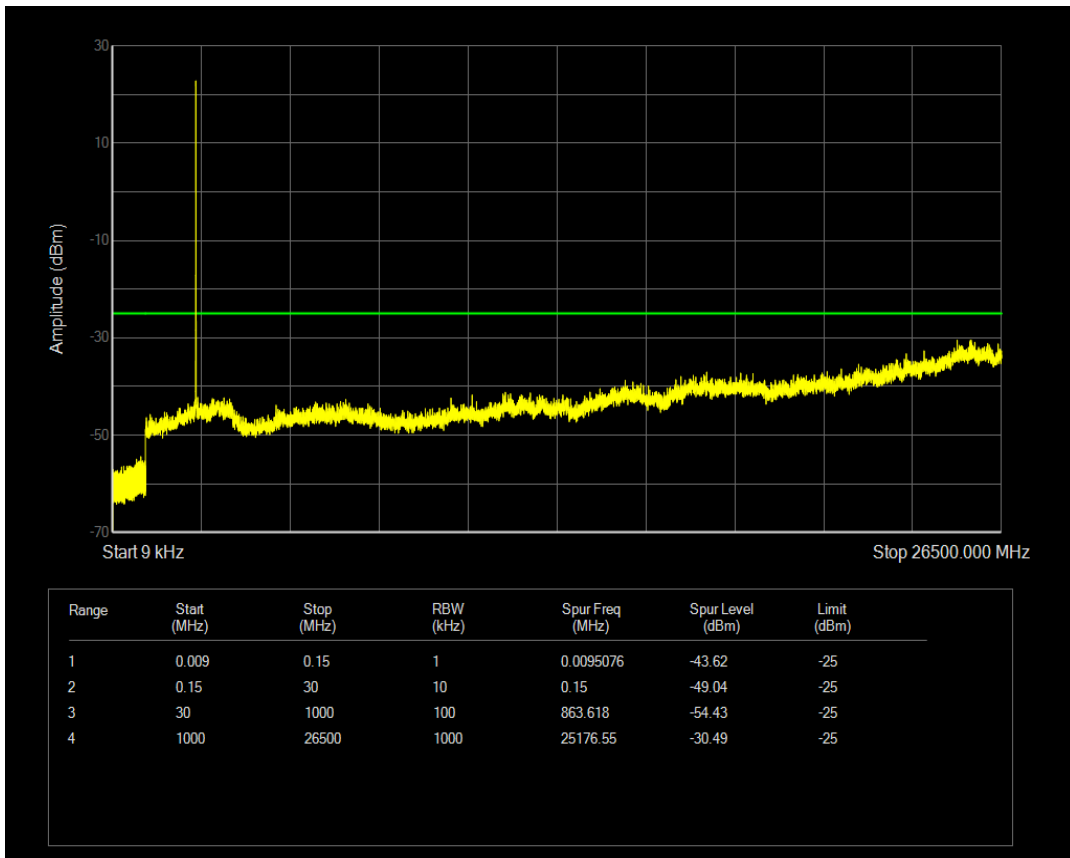

Band4 QPSK BW=20MHz Channel=20175 RB Size=1 Position=#0

Band4 QPSK BW=20MHz Channel=20175 RB Size=100 Position=#0

Band4 QAM16 BW=20MHz Channel=20175 RB Size=1 Position=#0

Band4 QAM16 BW=20MHz Channel=20175 RB Size=100 Position=#0

Band4 QPSK BW=20MHz Channel=20300 RB Size=1 Position=#0

Band4 QPSK BW=20MHz Channel=20300 RB Size=100 Position=#0

Band4 QAM16 BW=20MHz Channel=20300 RB Size=1 Position=#0

Band4 QAM16 BW=20MHz Channel=20300 RB Size=100 Position=#0

Band7 QPSK BW=5MHz Channel=20775 RB Size=1 Position=#0

Band7 QPSK BW=5MHz Channel=20775 RB Size=25 Position=#0

Band7 QAM16 BW=5MHz Channel=20775 RB Size=1 Position=#0

Band7 QAM16 BW=5MHz Channel=20775 RB Size=25 Position=#0