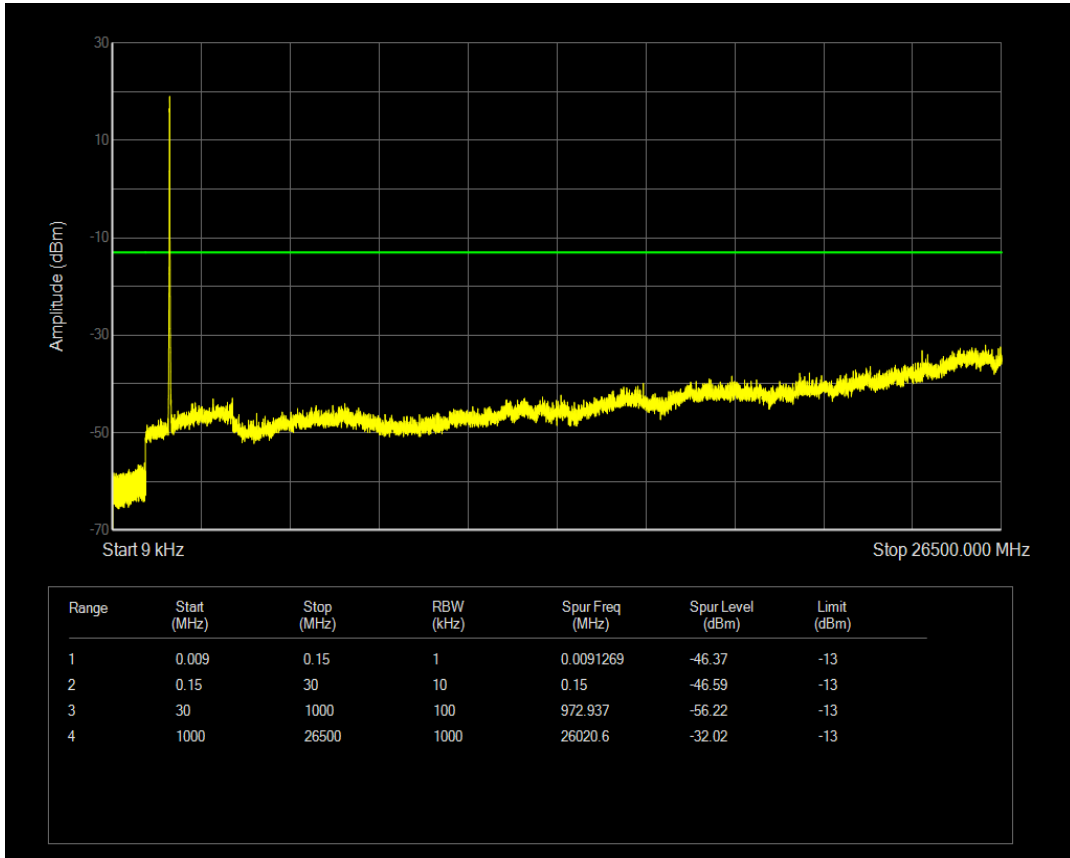

Band4 QPSK BW=15MHz Channel=20025 RB Size=1 Position=#0

Band4 QPSK BW=15MHz Channel=20025 RB Size=75 Position=#0

Band4 QAM16 BW=15MHz Channel=20025 RB Size=1 Position=#0

Band4 QAM16 BW=15MHz Channel=20025 RB Size=75 Position=#0