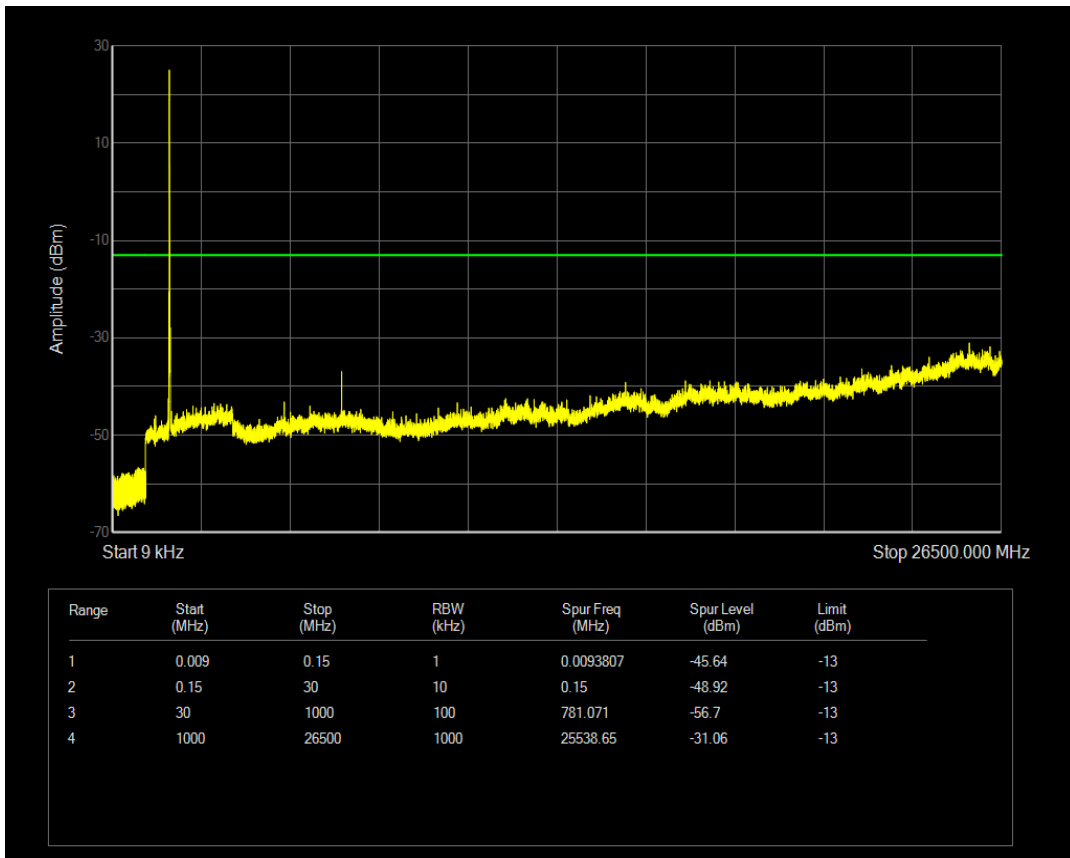

Band4 QPSK BW=10MHz Channel=20350 RB Size=1 Position=#0

Band4 QPSK BW=10MHz Channel=20350 RB Size=50 Position=#0

Band4 QAM16 BW=10MHz Channel=20350 RB Size=1 Position=#0

Band4 QAM16 BW=10MHz Channel=20350 RB Size=50 Position=#0

Band4 QPSK BW=15MHz Channel=20025 RB Size=1 Position=#0

Band4 QPSK BW=15MHz Channel=20025 RB Size=75 Position=#0

Band4 QAM16 BW=15MHz Channel=20025 RB Size=1 Position=#0

Band4 QAM16 BW=15MHz Channel=20025 RB Size=75 Position=#0