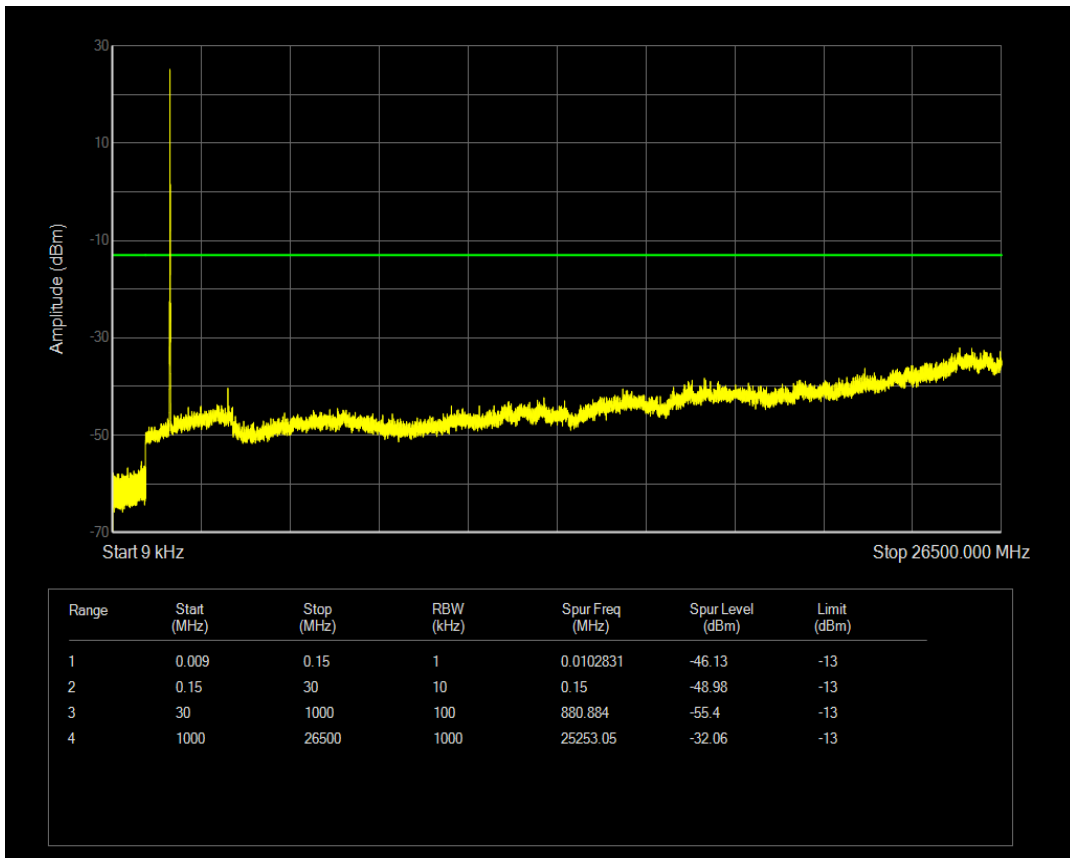

Band4 QPSK BW=10MHz Channel=20000 RB Size=1 Position=#0

Band4 QPSK BW=10MHz Channel=20000 RB Size=50 Position=#0

Band4 QAM16 BW=10MHz Channel=20000 RB Size=1 Position=#0

Band4 QAM16 BW=10MHz Channel=20000 RB Size=50 Position=#0

Band4 QPSK BW=10MHz Channel=20175 RB Size=1 Position=#0

Band4 QPSK BW=10MHz Channel=20175 RB Size=50 Position=#0

Band4 QAM16 BW=10MHz Channel=20175 RB Size=1 Position=#0

Band4 QAM16 BW=10MHz Channel=20175 RB Size=50 Position=#0