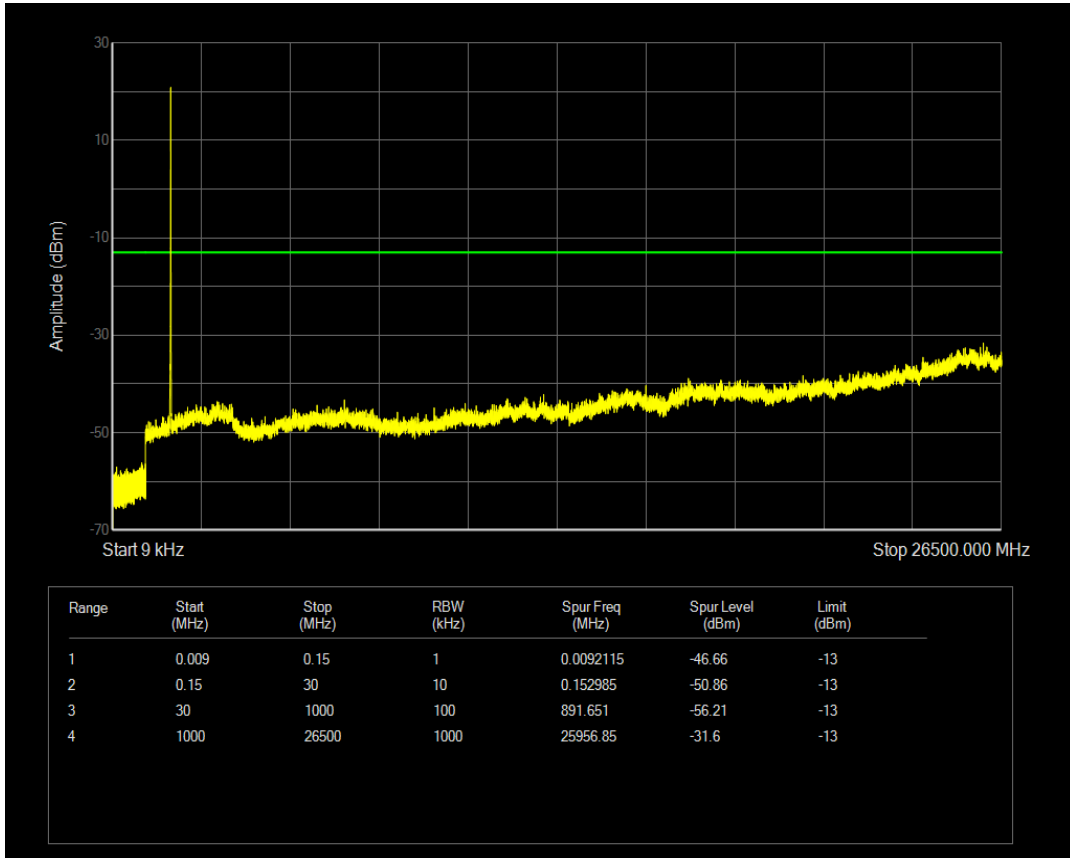

Band4 QPSK BW=5MHz Channel=19975 RB Size=1 Position=#0

Band4 QPSK BW=5MHz Channel=19975 RB Size=25 Position=#0

Band4 QAM16 BW=5MHz Channel=19975 RB Size=1 Position=#0

Band4 QAM16 BW=5MHz Channel=19975 RB Size=25 Position=#0

Band4 QPSK BW=5MHz Channel=20175 RB Size=1 Position=#0

Band4 QPSK BW=5MHz Channel=20175 RB Size=25 Position=#0

Band4 QAM16 BW=5MHz Channel=20175 RB Size=1 Position=#0

Band4 QAM16 BW=5MHz Channel=20175 RB Size=25 Position=#0

Band4 QPSK BW=5MHz Channel=20375 RB Size=1 Position=#0

Band4 QPSK BW=5MHz Channel=20375 RB Size=25 Position=#0

Band4 QAM16 BW=5MHz Channel=20375 RB Size=1 Position=#0

Band4 QAM16 BW=5MHz Channel=20375 RB Size=25 Position=#0