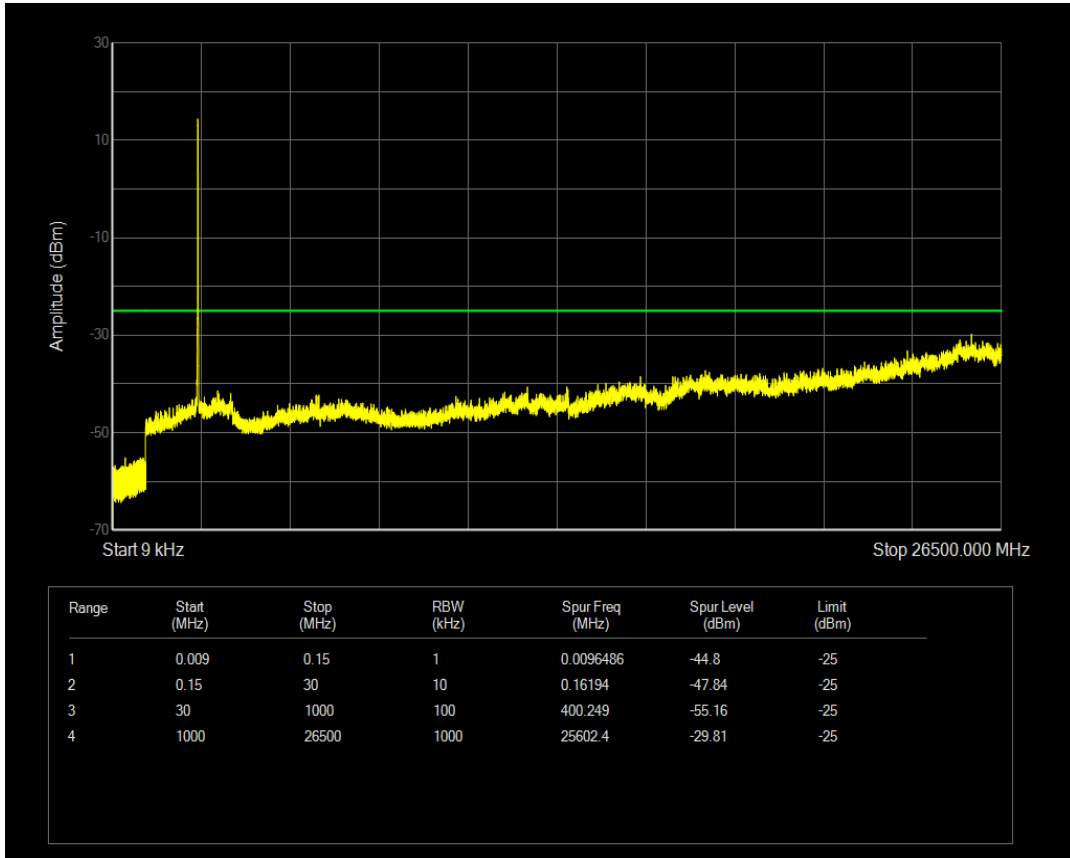

Band7 QPSK BW=15MHz Channel=21375 RB Size=75 Position=#0

Band7 QAM16 BW=15MHz Channel=21375 RB Size=1 Position=#0