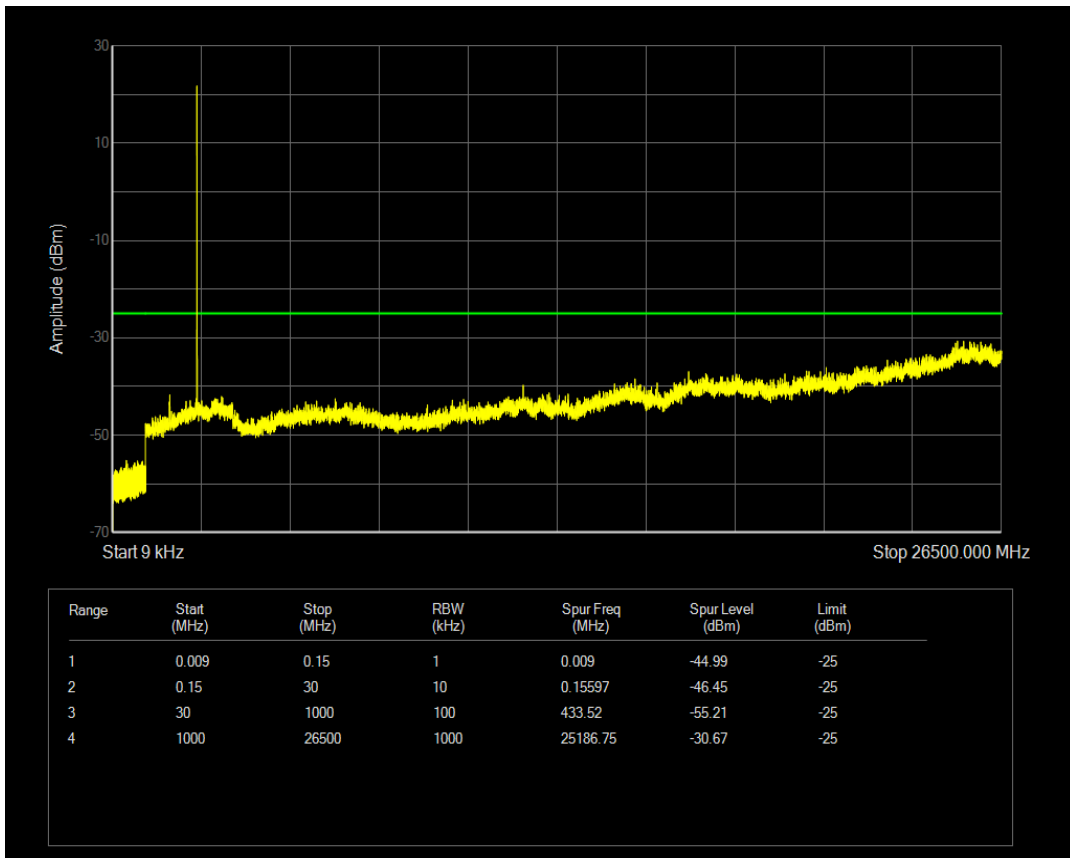

Band7 QPSK BW=5MHz Channel=21100 RB Size=1 Position=#0

Band7 QPSK BW=5MHz Channel=21100 RB Size=25 Position=#0