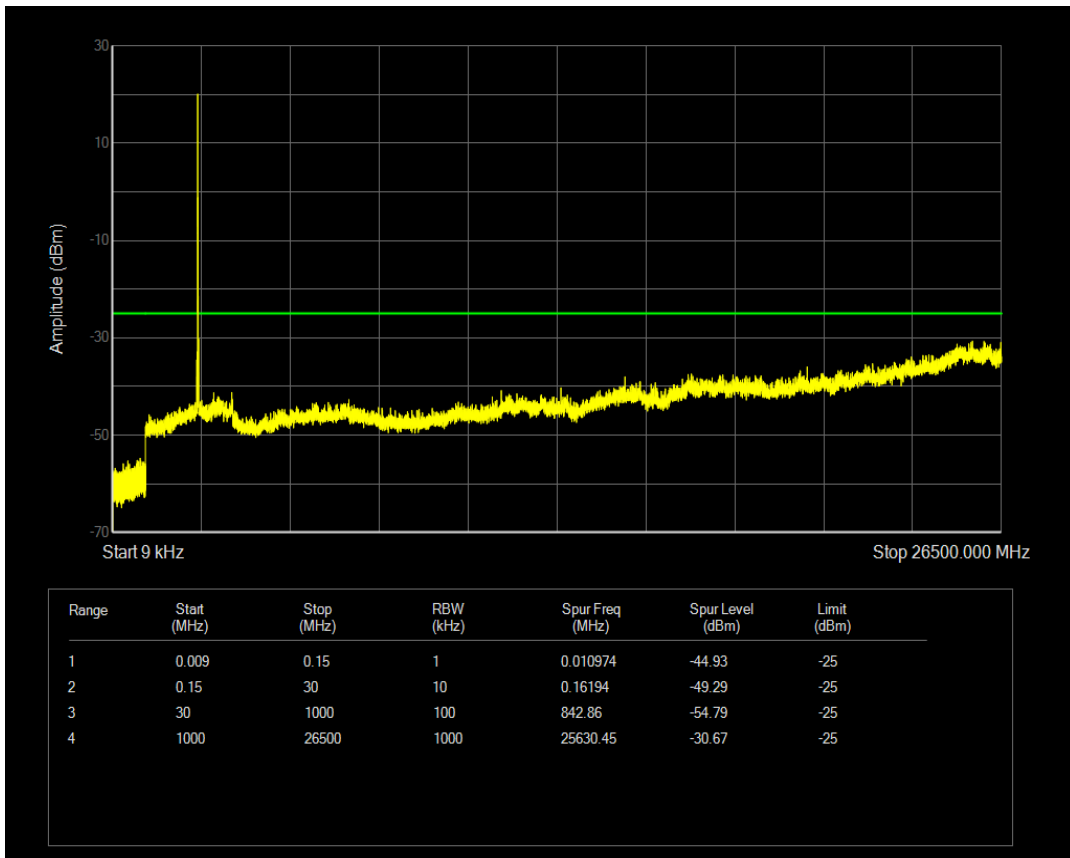

Band7 QAM16 BW=15MHz Channel=21375 RB Size=1 Position=#0

Band7 QAM16 BW=15MHz Channel=21375 RB Size=75 Position=#0