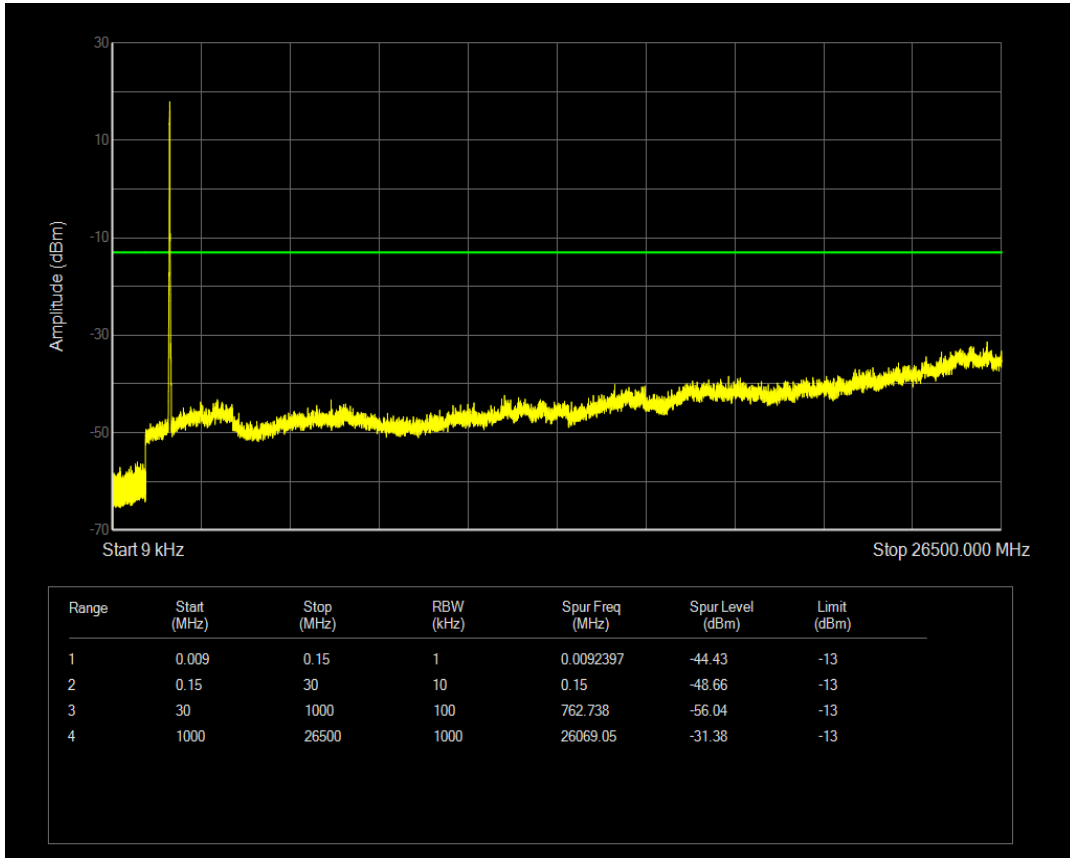

Band4 QPSK BW=20MHz Channel=20050 RB Size=1 Position=#0

Band4 QPSK BW=20MHz Channel=20050 RB Size=100 Position=#0

Band4 QAM16 BW=20MHz Channel=20050 RB Size=1 Position=#0

Band4 QAM16 BW=20MHz Channel=20050 RB Size=100 Position=#0

Band4 QPSK BW=20MHz Channel=20175 RB Size=1 Position=#0

Band4 QPSK BW=20MHz Channel=20175 RB Size=100 Position=#0

Band4 QAM16 BW=20MHz Channel=20175 RB Size=1 Position=#0

Band4 QAM16 BW=20MHz Channel=20175 RB Size=100 Position=#0