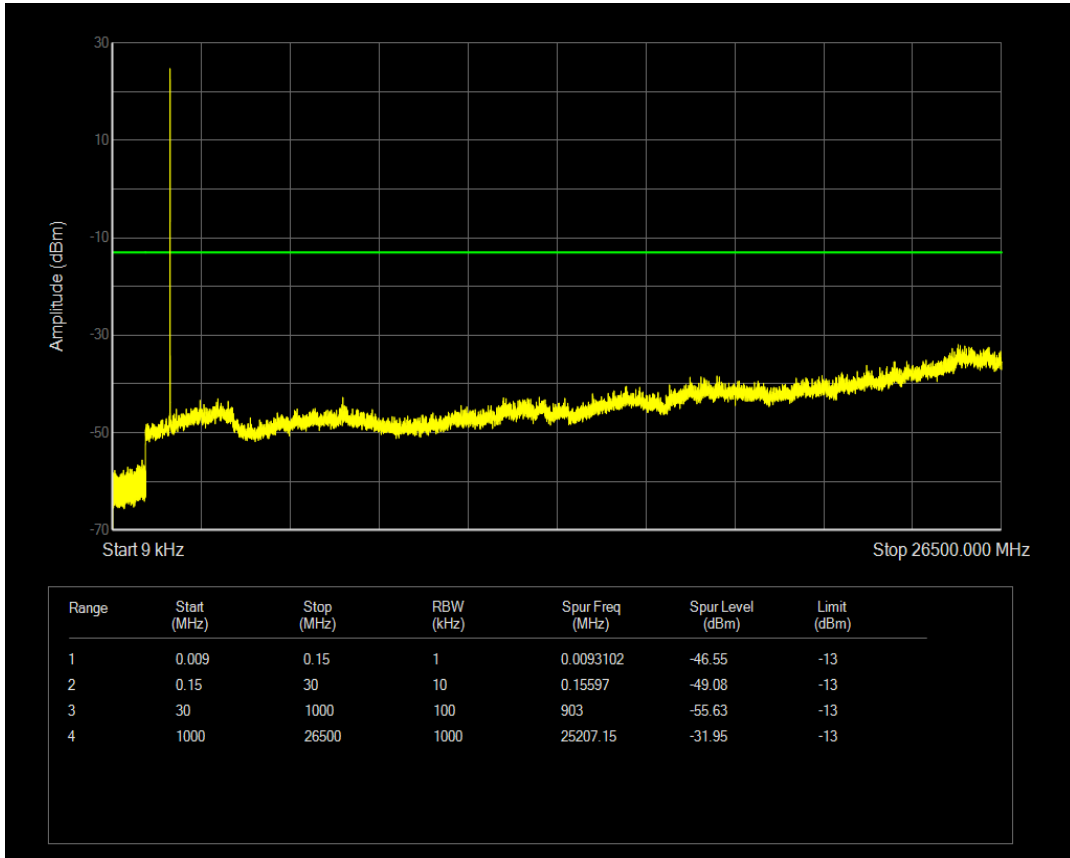

Band4 QPSK BW=1.4MHz Channel=20175 RB Size=1 Position=#0

Band4 QPSK BW=1.4MHz Channel=20175 RB Size=6 Position=#0

Band4 QAM16 BW=1.4MHz Channel=20175 RB Size=1 Position=#0

Band4 QAM16 BW=1.4MHz Channel=20175 RB Size=6 Position=#0

Band4 QPSK BW=1.4MHz Channel=20393 RB Size=1 Position=#0

Band4 QPSK BW=1.4MHz Channel=20393 RB Size=6 Position=#0

Band4 QAM16 BW=1.4MHz Channel=20393 RB Size=1 Position=#0

Band4 QAM16 BW=1.4MHz Channel=20393 RB Size=6 Position=#0