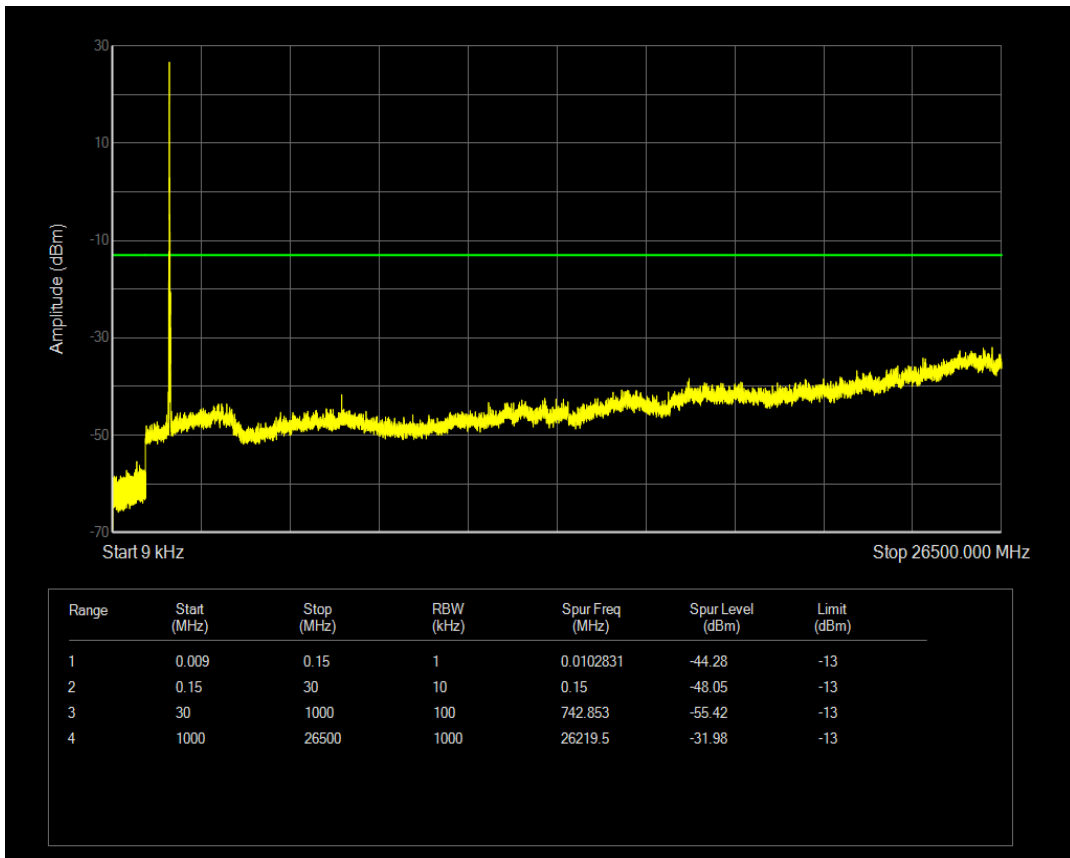

Band4 QPSK BW=15MHz Channel=20325 RB Size=1 Position=#0

Band4 QPSK BW=15MHz Channel=20325 RB Size=75 Position=#0

Band4 QAM16 BW=15MHz Channel=20325 RB Size=1 Position=#0

Band4 QAM16 BW=15MHz Channel=20325 RB Size=75 Position=#0

Band4 QPSK BW=20MHz Channel=20050 RB Size=1 Position=#0

Band4 QPSK BW=20MHz Channel=20050 RB Size=100 Position=#0

Band4 QAM16 BW=20MHz Channel=20050 RB Size=1 Position=#0

Band4 QAM16 BW=20MHz Channel=20050 RB Size=100 Position=#0