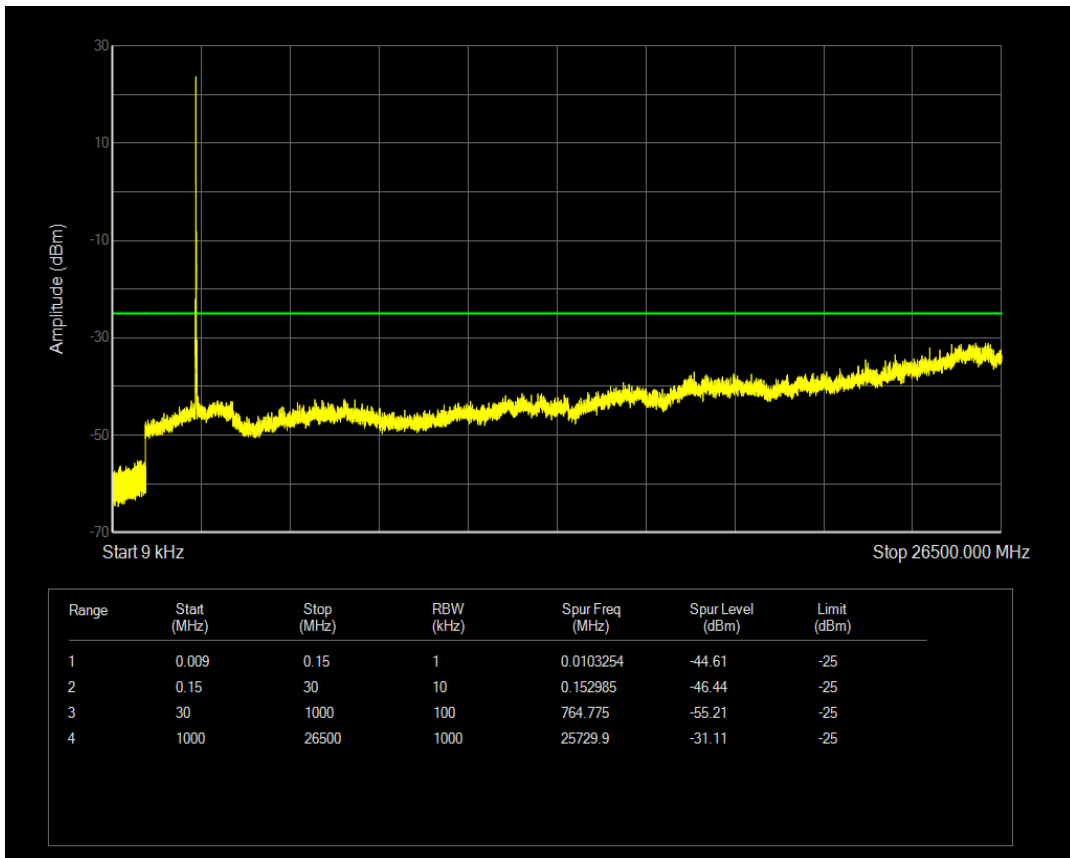

Band7 QPSK BW=15MHz Channel=20825 RB Size=1 Position=#0

Band7 QPSK BW=15MHz Channel=20825 RB Size=75 Position=#0