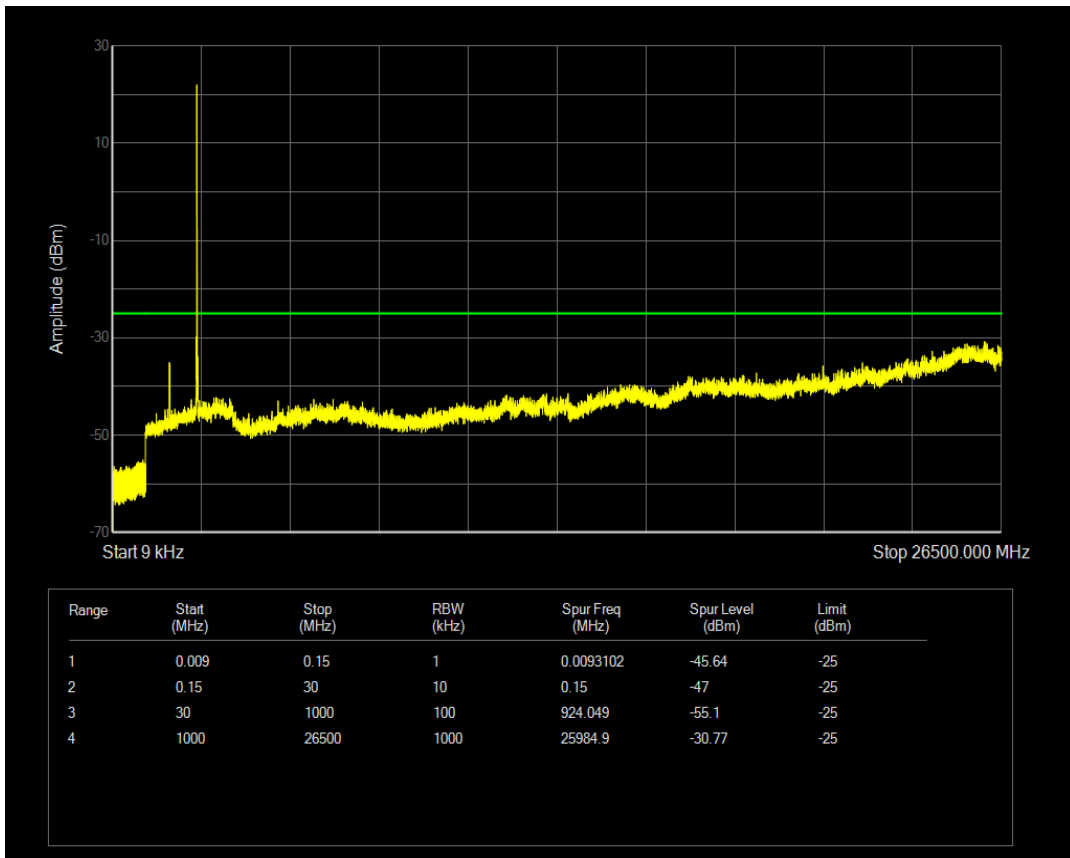

Band7 QPSK BW=15MHz Channel=21100 RB Size=1 Position=#0

Band7 QPSK BW=15MHz Channel=21100 RB Size=75 Position=#0