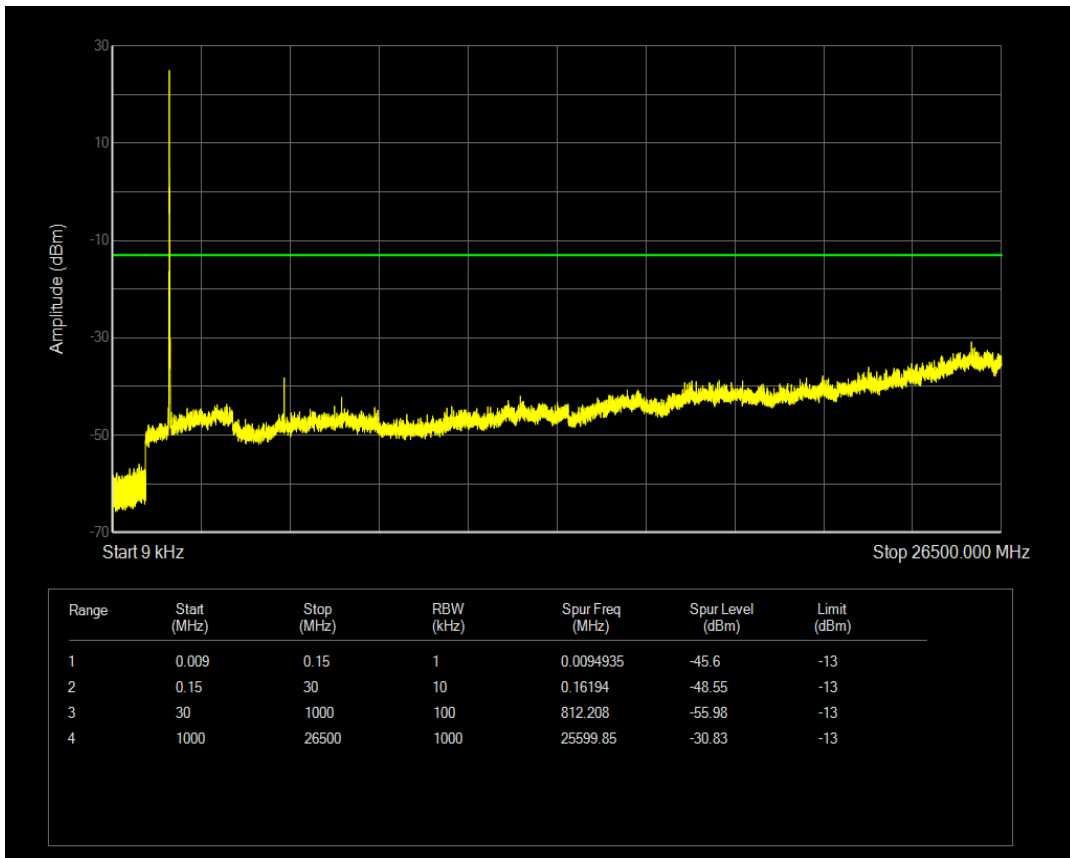

Band4 QPSK BW=10MHz Channel=20350 RB Size=1 Position=#0

Band4 QPSK BW=10MHz Channel=20350 RB Size=50 Position=#0

Band4 QAM16 BW=10MHz Channel=20350 RB Size=1 Position=#0

Band4 QAM16 BW=10MHz Channel=20350 RB Size=50 Position=#0

Band4 QPSK BW=15MHz Channel=20025 RB Size=1 Position=#0

Band4 QPSK BW=15MHz Channel=20025 RB Size=75 Position=#0

Band4 QAM16 BW=15MHz Channel=20025 RB Size=1 Position=#0

Band4 QAM16 BW=15MHz Channel=20025 RB Size=75 Position=#0