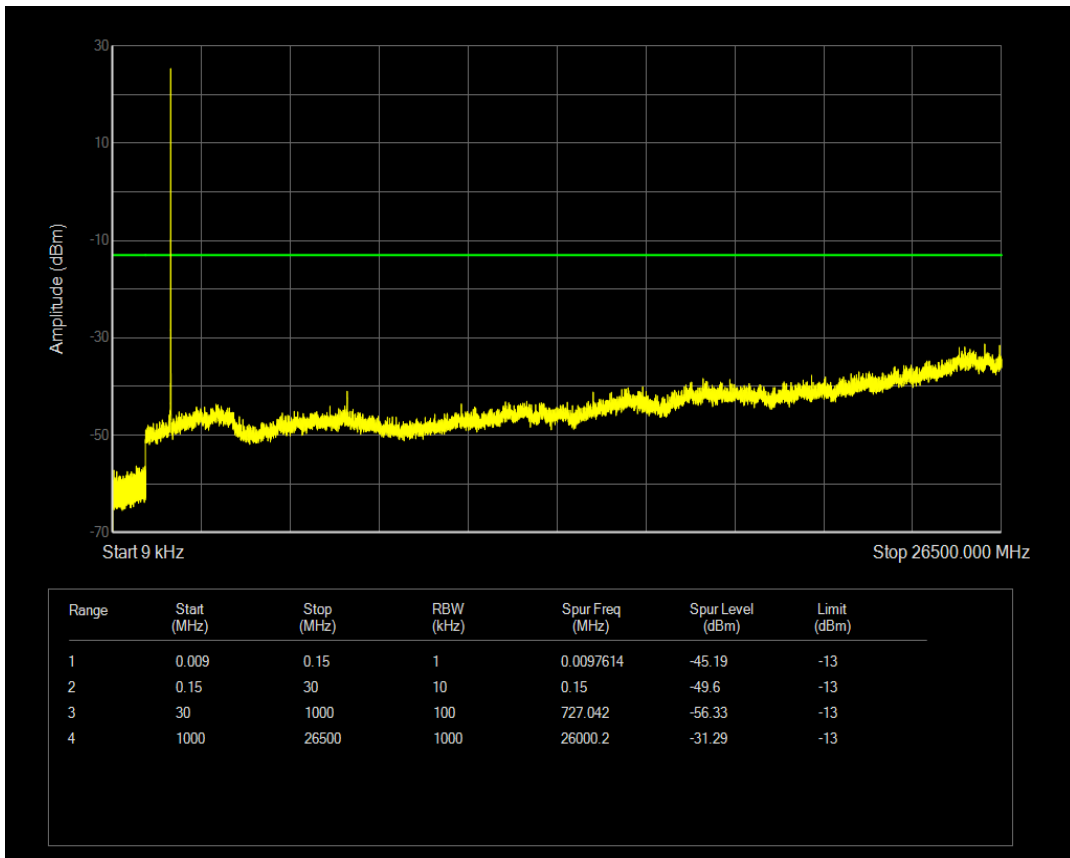

Band4 QAM16 BW=3MHz Channel=20385 RB Size=1 Position=#0

Band4 QAM16 BW=3MHz Channel=20385 RB Size=15 Position=#0