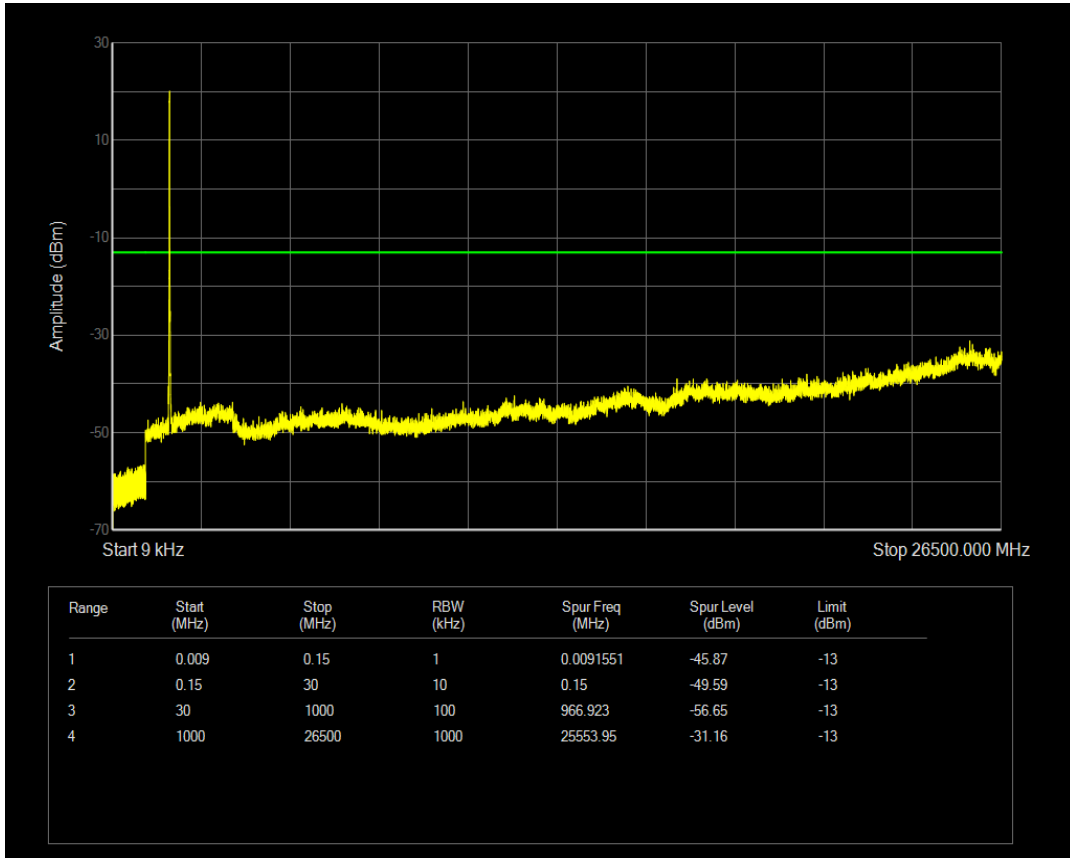

Band4 QPSK BW=5MHz Channel=20375 RB Size=1 Position=#0

Band4 QPSK BW=5MHz Channel=20375 RB Size=25 Position=#0

Band4 QAM16 BW=5MHz Channel=20375 RB Size=1 Position=#0

Band4 QAM16 BW=5MHz Channel=20375 RB Size=25 Position=#0

Band4 QPSK BW=10MHz Channel=20000 RB Size=1 Position=#0

Band4 QPSK BW=10MHz Channel=20000 RB Size=50 Position=#0

Band4 QAM16 BW=10MHz Channel=20000 RB Size=1 Position=#0

Band4 QAM16 BW=10MHz Channel=20000 RB Size=50 Position=#0