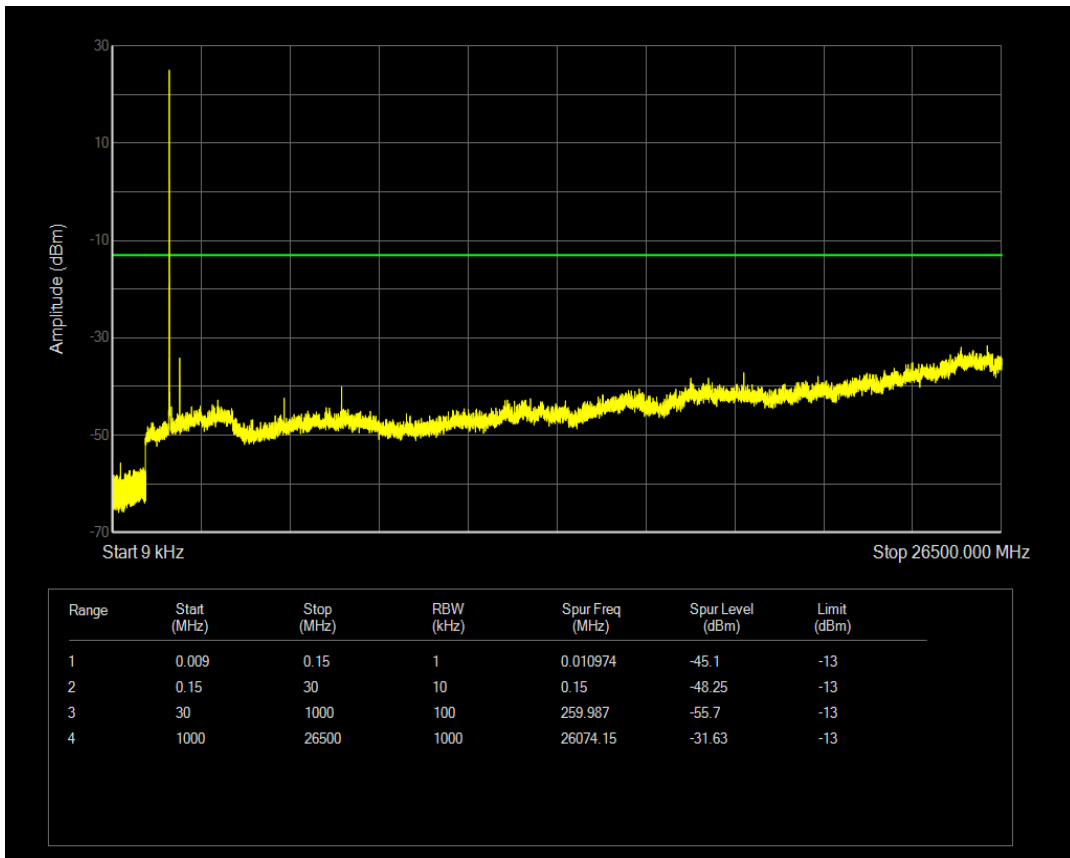

Band4 QPSK BW=3MHz Channel=20385 RB Size=1 Position=#0

Band4 QPSK BW=3MHz Channel=20385 RB Size=15 Position=#0

Band4 QAM16 BW=3MHz Channel=20385 RB Size=1 Position=#0

Band4 QAM16 BW=3MHz Channel=20385 RB Size=15 Position=#0

Band4 QPSK BW=5MHz Channel=19975 RB Size=1 Position=#0

Band4 QPSK BW=5MHz Channel=19975 RB Size=25 Position=#0

Band4 QAM16 BW=5MHz Channel=19975 RB Size=1 Position=#0

Band4 QAM16 BW=5MHz Channel=19975 RB Size=25 Position=#0