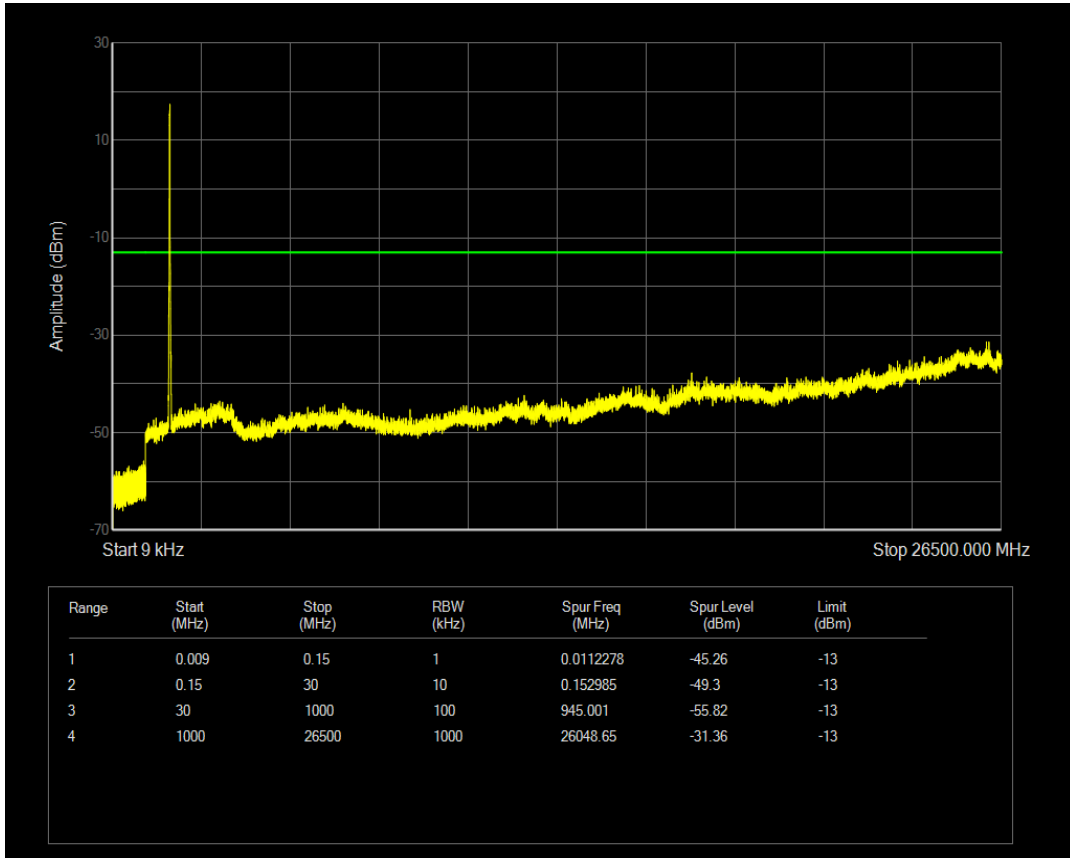

Band4 QPSK BW=15MHz Channel=20325 RB Size=1 Position=#0

Band4 QPSK BW=15MHz Channel=20325 RB Size=75 Position=#0

Band4 QAM16 BW=15MHz Channel=20325 RB Size=1 Position=#0

Band4 QAM16 BW=15MHz Channel=20325 RB Size=75 Position=#0

Band4 QPSK BW=20MHz Channel=20050 RB Size=1 Position=#0

Band4 QPSK BW=20MHz Channel=20050 RB Size=100 Position=#0

Band4 QAM16 BW=20MHz Channel=20050 RB Size=1 Position=#0

Band4 QAM16 BW=20MHz Channel=20050 RB Size=100 Position=#0