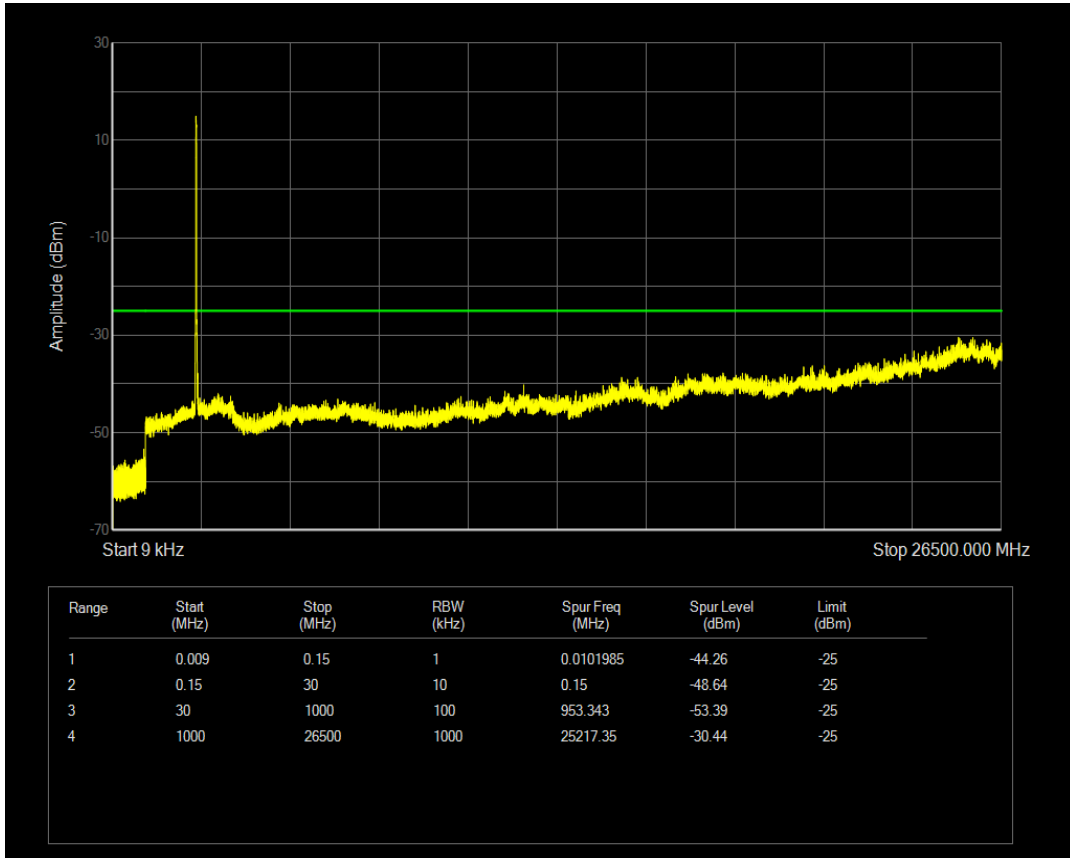

Band7 QPSK BW=15MHz Channel=21375 RB Size=1 Position=#0

Band7 QPSK BW=15MHz Channel=21375 RB Size=75 Position=#0

Band7 QAM16 BW=15MHz Channel=21375 RB Size=1 Position=#0

Band7 QAM16 BW=15MHz Channel=21375 RB Size=75 Position=#0

Band7 QPSK BW=20MHz Channel=20850 RB Size=1 Position=#0

Band7 QPSK BW=20MHz Channel=20850 RB Size=100 Position=#0

Band7 QAM16 BW=20MHz Channel=20850 RB Size=1 Position=#0

Band7 QAM16 BW=20MHz Channel=20850 RB Size=100 Position=#0