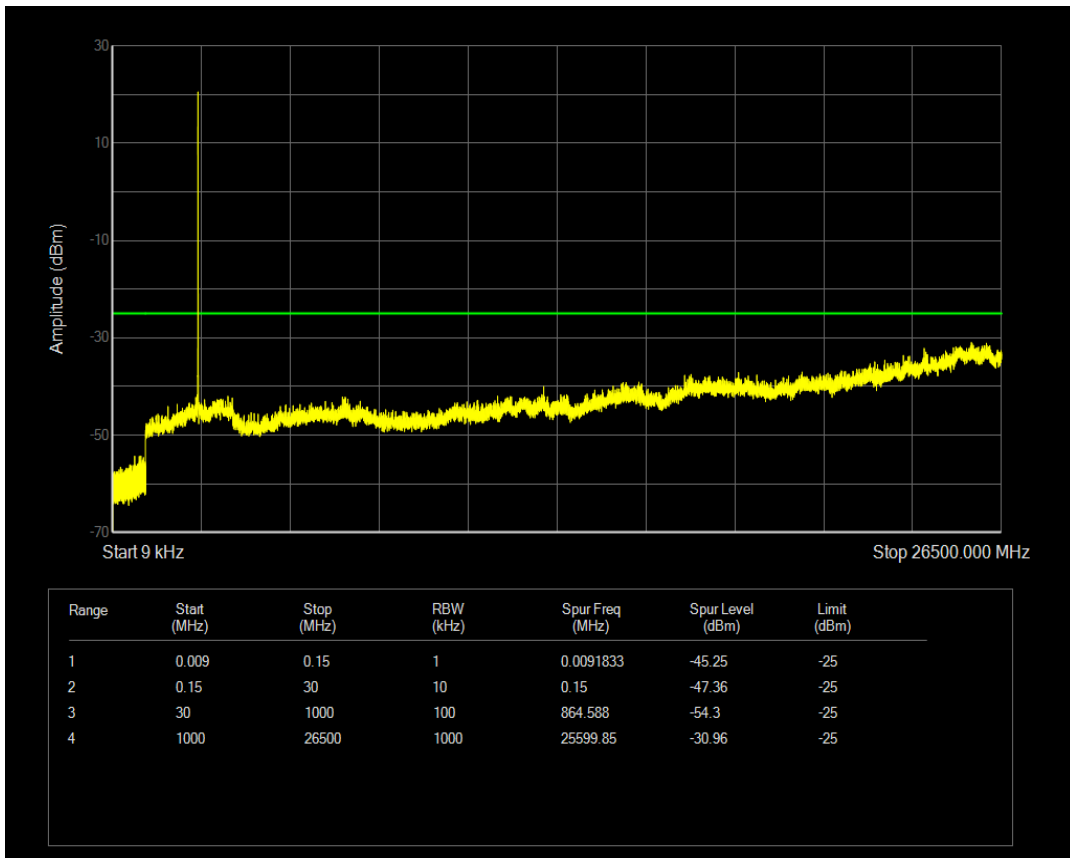

Band7 QAM16 BW=5MHz Channel=21425 RB Size=1 Position=#0

Band7 QAM16 BW=5MHz Channel=21425 RB Size=25 Position=#0