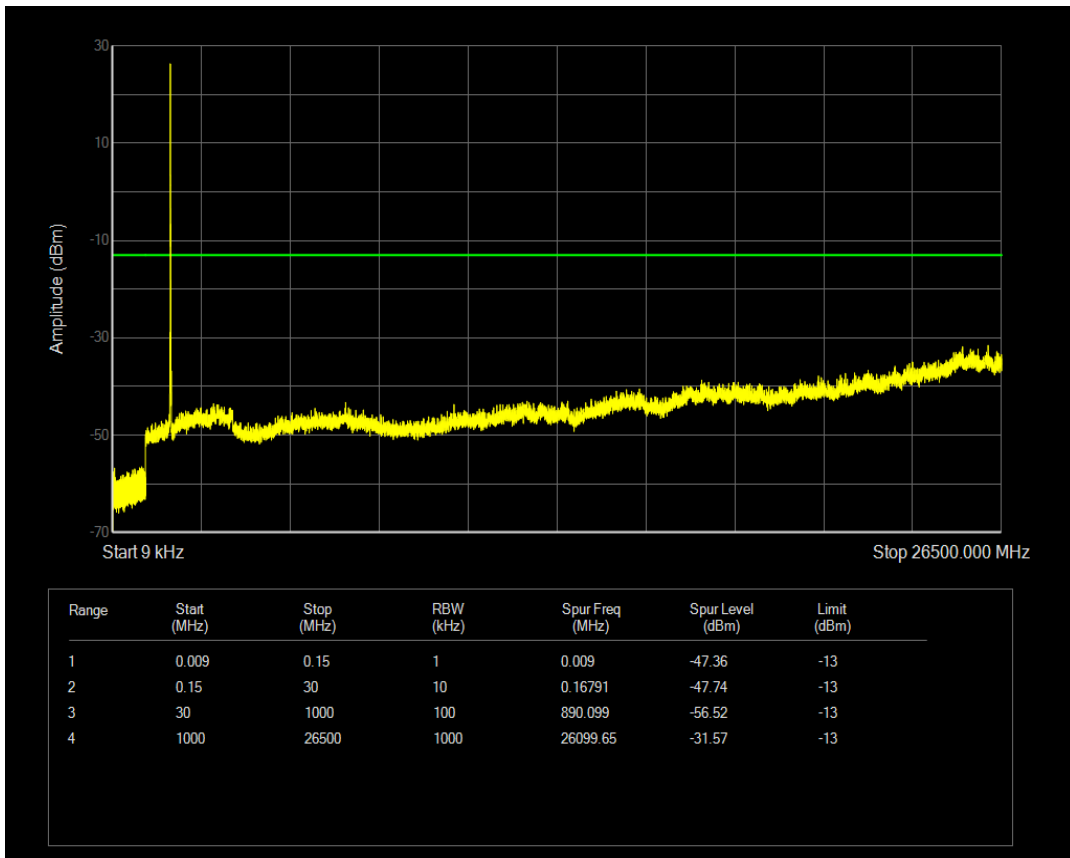

Band4 QAM16 BW=15MHz Channel=20325 RB Size=1 Position=#0

Band4 QAM16 BW=15MHz Channel=20325 RB Size=75 Position=#0