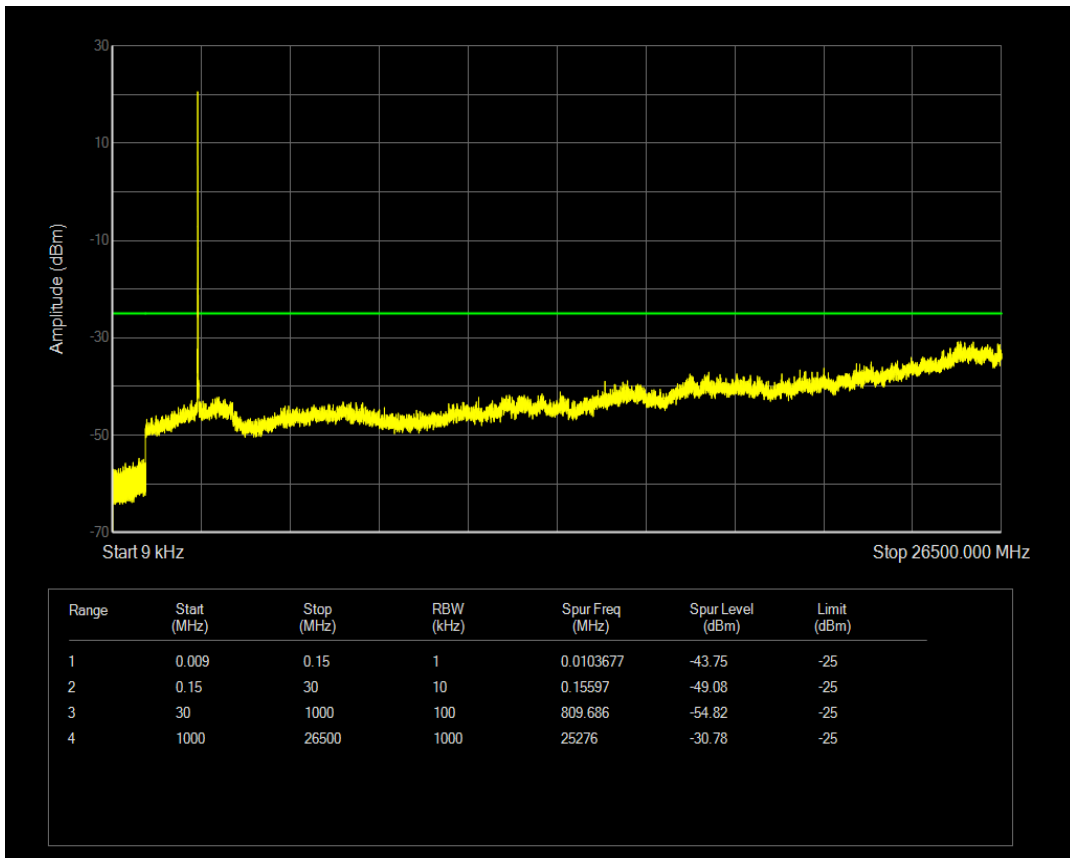

Band7 QPSK BW=15MHz Channel=21375 RB Size=1 Position=#0

Band7 QPSK BW=15MHz Channel=21375 RB Size=75 Position=#0