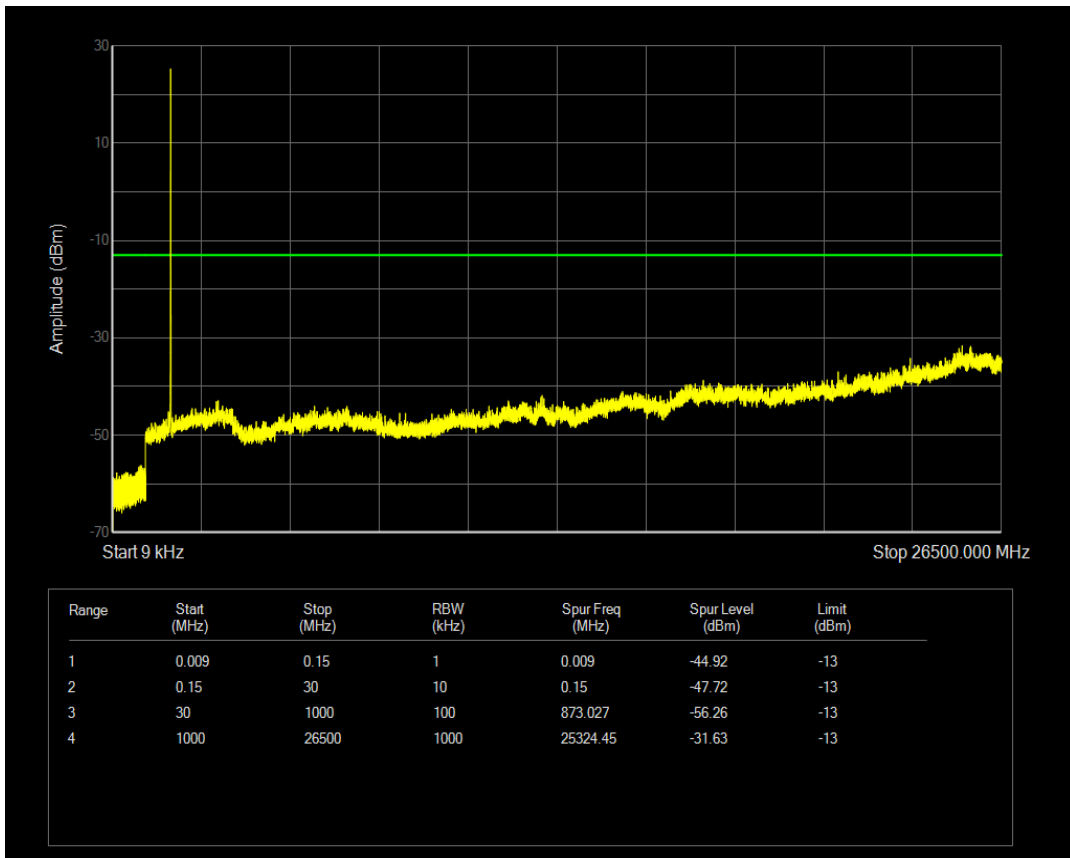

Band4 QPSK BW=5MHz Channel=20175 RB Size=1 Position=#0

Band4 QPSK BW=5MHz Channel=20175 RB Size=25 Position=#0

Band4 QAM16 BW=5MHz Channel=20175 RB Size=1 Position=#0

Band4 QAM16 BW=5MHz Channel=20175 RB Size=25 Position=#0

Band4 QPSK BW=5MHz Channel=20375 RB Size=1 Position=#0

Band4 QPSK BW=5MHz Channel=20375 RB Size=25 Position=#0

Band4 QAM16 BW=5MHz Channel=20375 RB Size=1 Position=#0

Band4 QAM16 BW=5MHz Channel=20375 RB Size=25 Position=#0