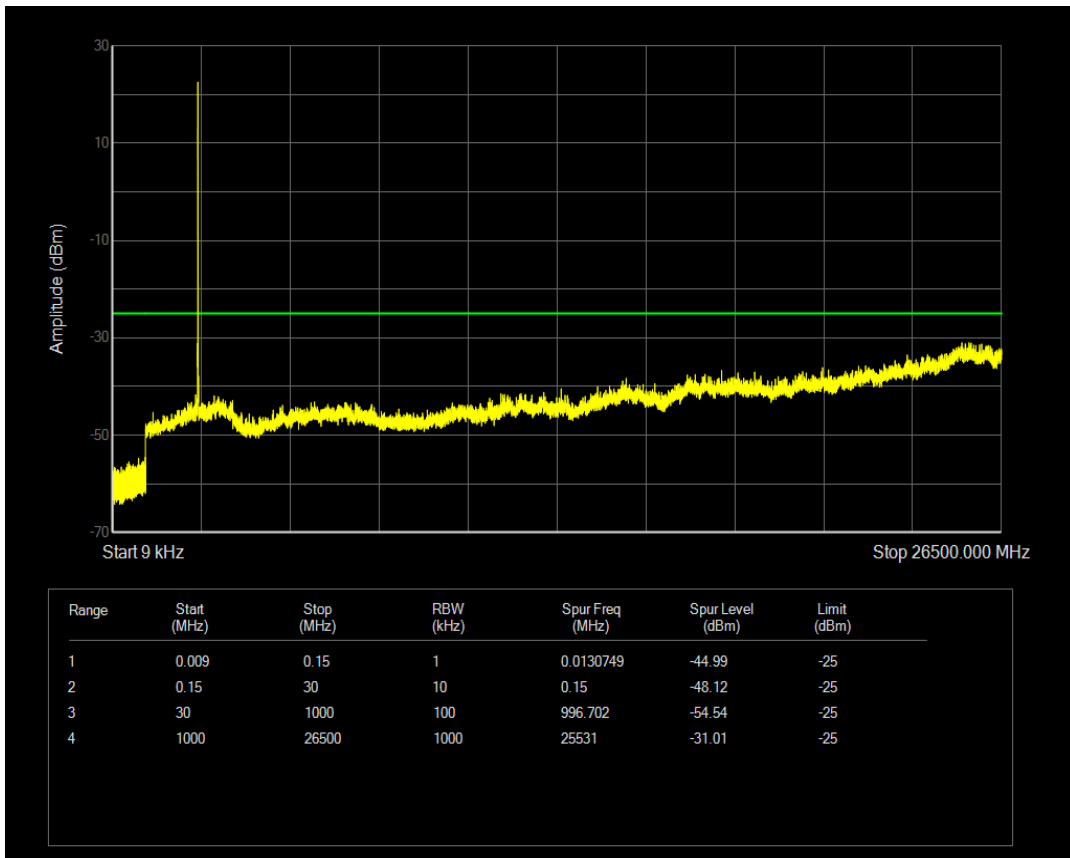

Band7 QPSK BW=10MHz Channel=20800 RB Size=1 Position=#0

Band7 QPSK BW=10MHz Channel=20800 RB Size=50 Position=#0

Band7 QAM16 BW=10MHz Channel=20800 RB Size=1 Position=#0

Band7 QAM16 BW=10MHz Channel=20800 RB Size=50 Position=#0

Band7 QPSK BW=10MHz Channel=21100 RB Size=1 Position=#0

Band7 QPSK BW=10MHz Channel=21100 RB Size=50 Position=#0

Band7 QAM16 BW=10MHz Channel=21100 RB Size=1 Position=#0

Band7 QAM16 BW=10MHz Channel=21100 RB Size=50 Position=#0

Band7 QPSK BW=10MHz Channel=21400 RB Size=1 Position=#0

Band7 QPSK BW=10MHz Channel=21400 RB Size=50 Position=#0

Band7 QAM16 BW=10MHz Channel=21400 RB Size=1 Position=#0

Band7 QAM16 BW=10MHz Channel=21400 RB Size=50 Position=#0