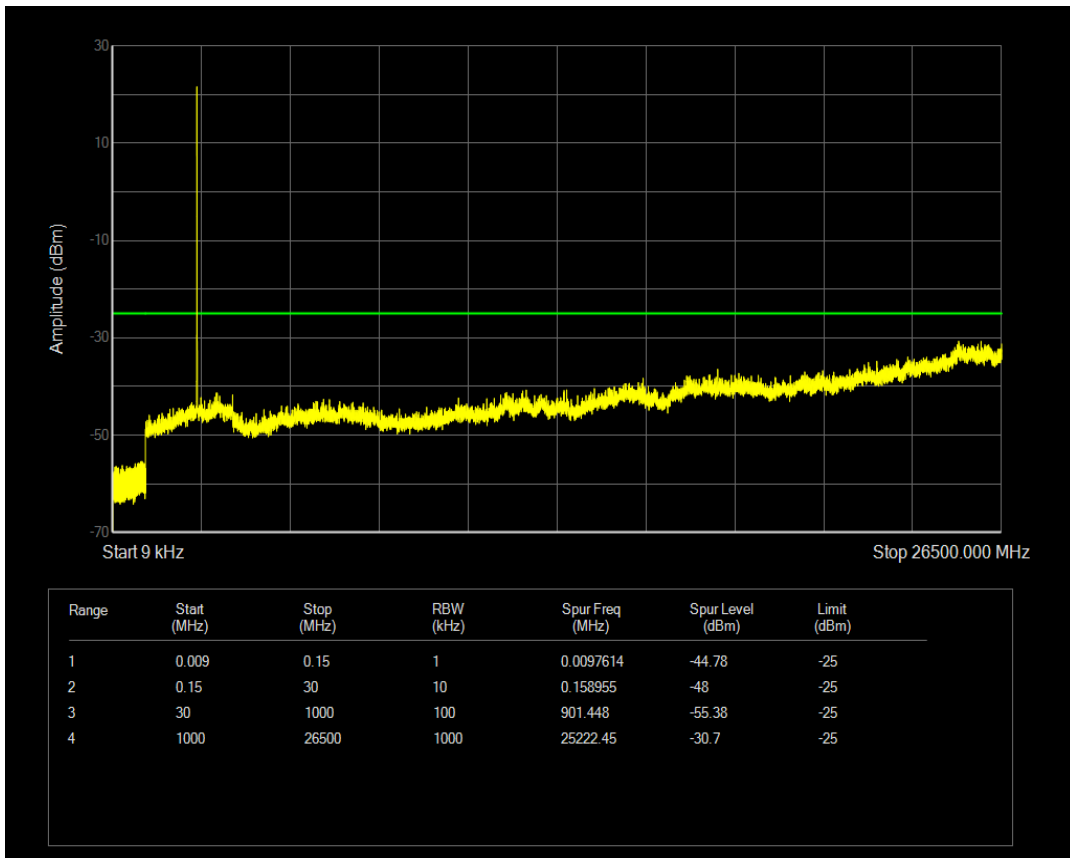

Band7 QAM16 BW=5MHz Channel=21100 RB Size=1 Position=#0

Band7 QAM16 BW=5MHz Channel=21100 RB Size=25 Position=#0