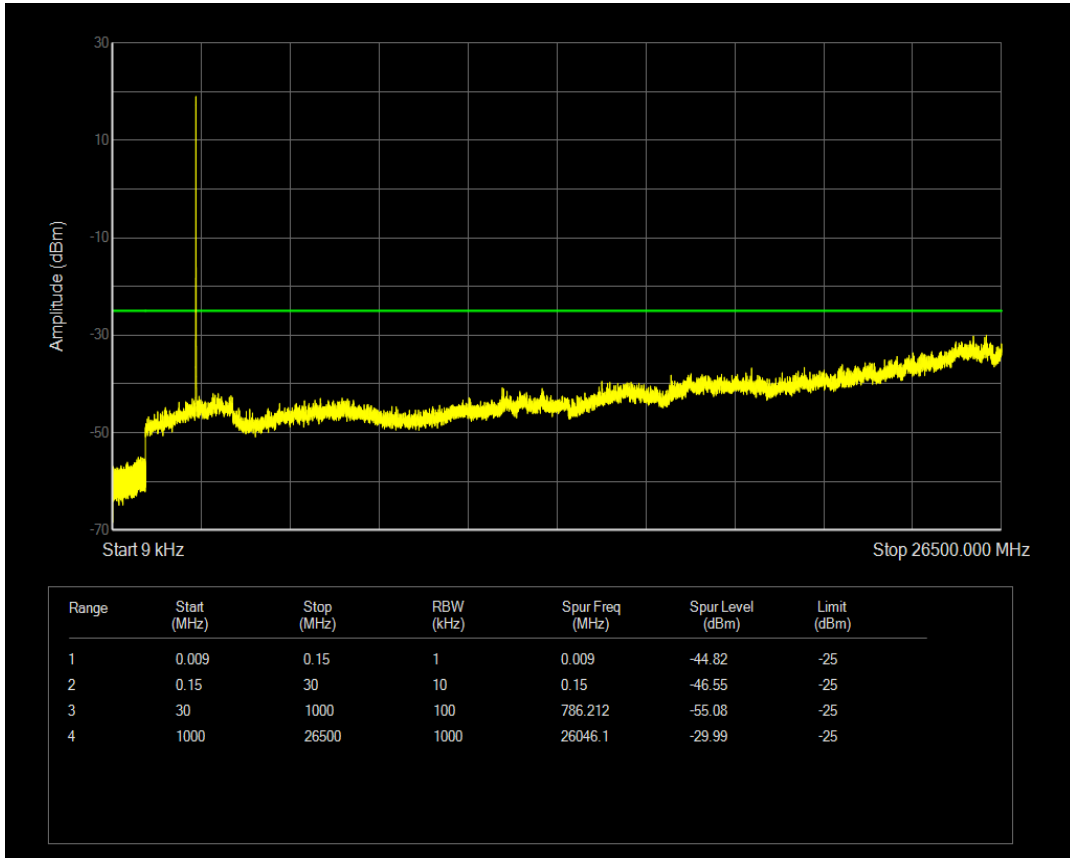

Band4 QPSK BW=20MHz Channel=20300 RB Size=1 Position=#0

Band4 QPSK BW=20MHz Channel=20300 RB Size=100 Position=#0

Band4 QAM16 BW=20MHz Channel=20300 RB Size=1 Position=#0

Band4 QAM16 BW=20MHz Channel=20300 RB Size=100 Position=#0

Band7 QPSK BW=5MHz Channel=20775 RB Size=1 Position=#0

Band7 QPSK BW=5MHz Channel=20775 RB Size=25 Position=#0

Band7 QAM16 BW=5MHz Channel=20775 RB Size=1 Position=#0

Band7 QAM16 BW=5MHz Channel=20775 RB Size=25 Position=#0

Band7 QPSK BW=5MHz Channel=21100 RB Size=1 Position=#0

Band7 QPSK BW=5MHz Channel=21100 RB Size=25 Position=#0

Band7 QAM16 BW=5MHz Channel=21100 RB Size=1 Position=#0

Band7 QAM16 BW=5MHz Channel=21100 RB Size=25 Position=#0