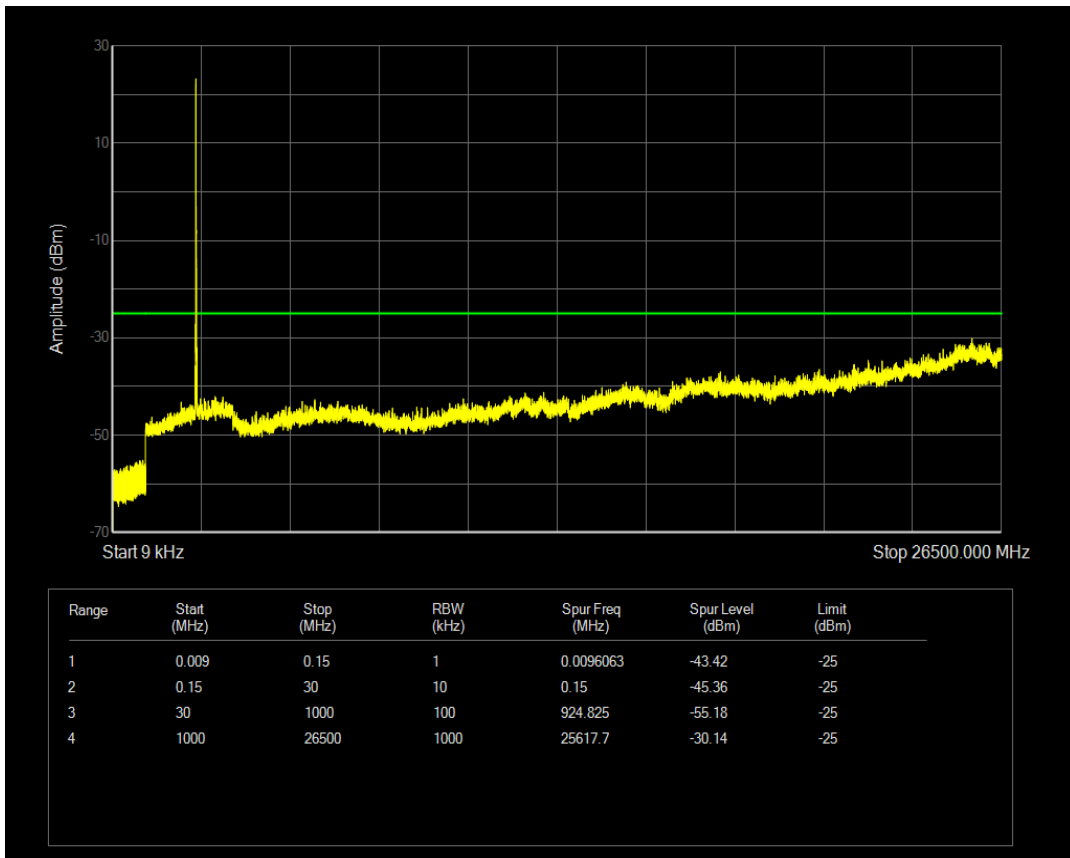

Band7 QPSK BW=15MHz Channel=21375 RB Size=1 Position=#0

Band7 QPSK BW=15MHz Channel=21375 RB Size=75 Position=#0

Band7 QAM16 BW=15MHz Channel=21375 RB Size=1 Position=#0

Band7 QAM16 BW=15MHz Channel=21375 RB Size=75 Position=#0

Band7 QPSK BW=20MHz Channel=20850 RB Size=1 Position=#0

Band7 QPSK BW=20MHz Channel=20850 RB Size=100 Position=#0

Band7 QAM16 BW=20MHz Channel=20850 RB Size=1 Position=#0

Band7 QAM16 BW=20MHz Channel=20850 RB Size=100 Position=#0