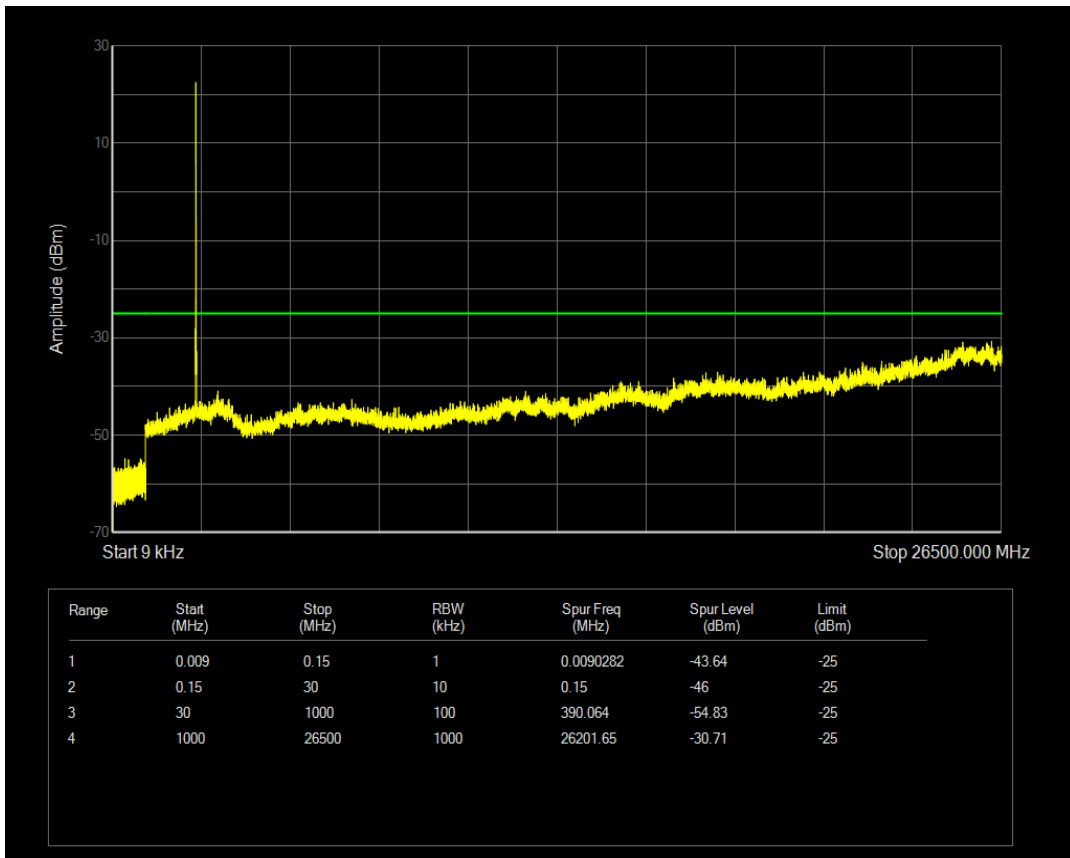

Band7 QPSK BW=5MHz Channel=21425 RB Size=1 Position=#0

Band7 QPSK BW=5MHz Channel=21425 RB Size=25 Position=#0

Band7 QAM16 BW=5MHz Channel=21425 RB Size=1 Position=#0

Band7 QAM16 BW=5MHz Channel=21425 RB Size=25 Position=#0

Band7 QPSK BW=10MHz Channel=20800 RB Size=1 Position=#0

Band7 QPSK BW=10MHz Channel=20800 RB Size=50 Position=#0

Band7 QAM16 BW=10MHz Channel=20800 RB Size=1 Position=#0

Band7 QAM16 BW=10MHz Channel=20800 RB Size=50 Position=#0