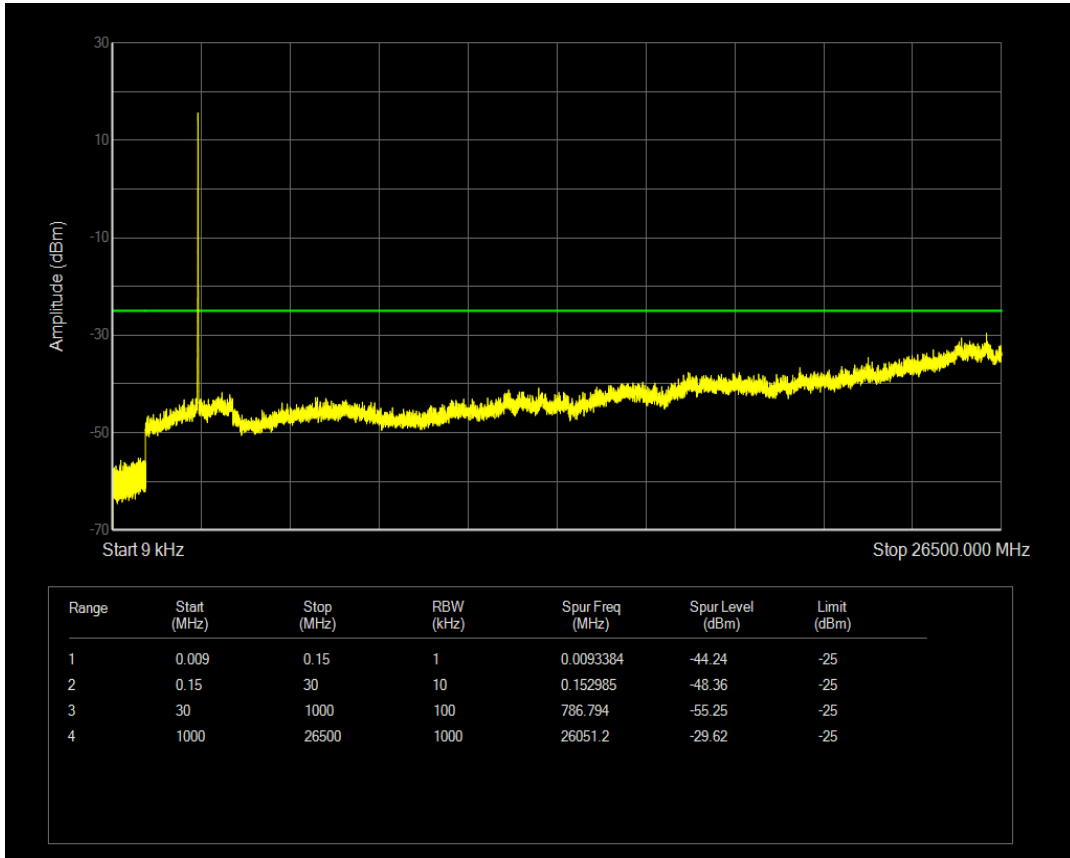

Band7 QPSK BW=10MHz Channel=21400 RB Size=1 Position=#0

Band7 QPSK BW=10MHz Channel=21400 RB Size=50 Position=#0

Band7 QAM16 BW=10MHz Channel=21400 RB Size=1 Position=#0

Band7 QAM16 BW=10MHz Channel=21400 RB Size=50 Position=#0