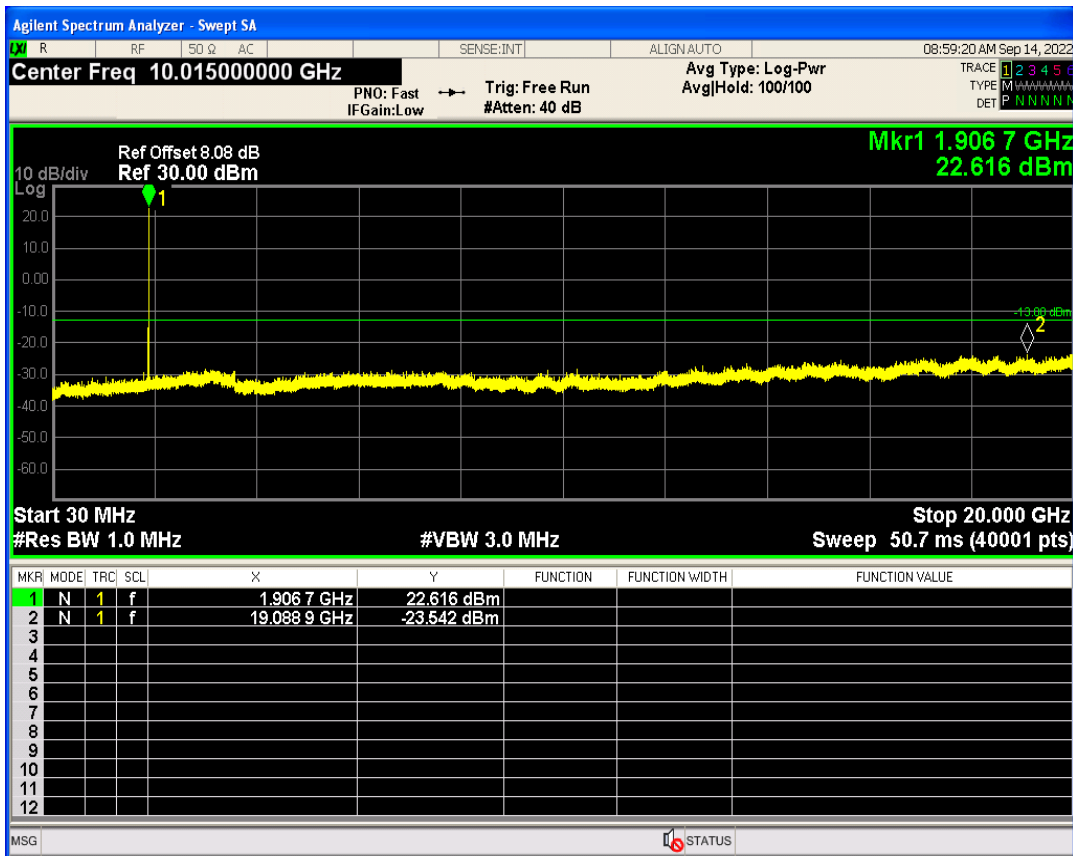

WCDMA Band2 Channel=9538