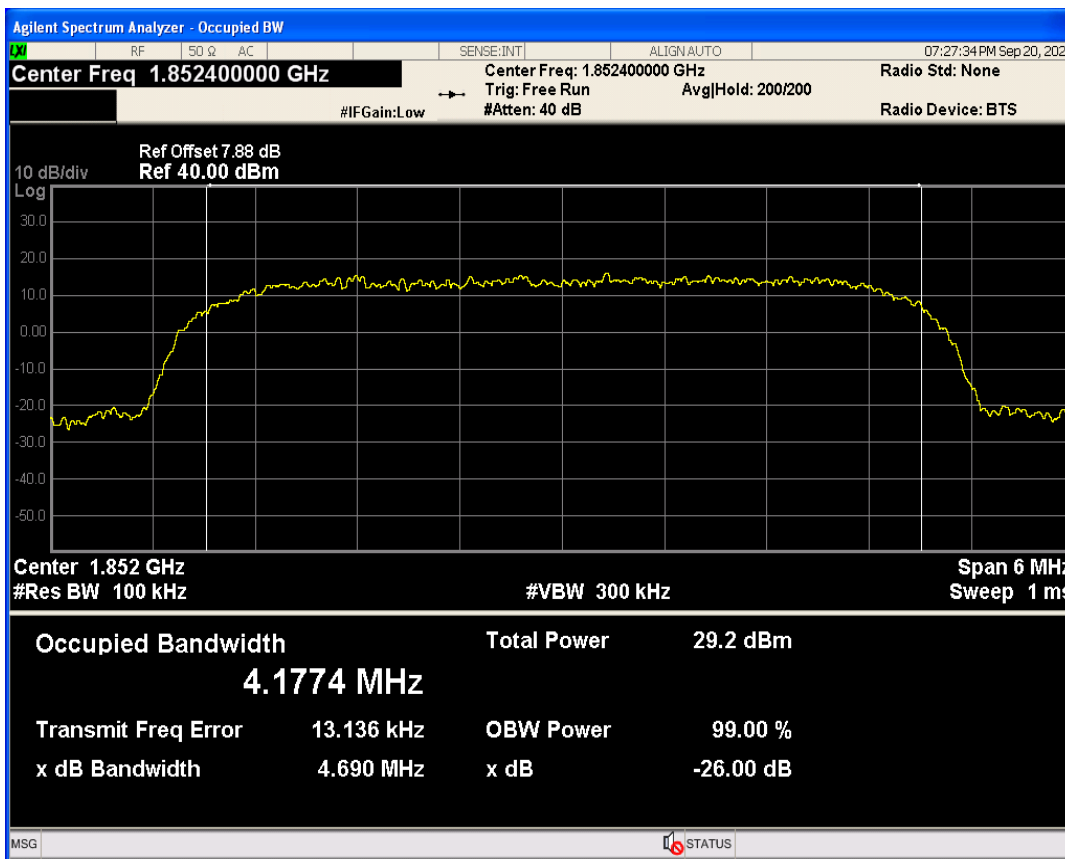

WCDMA Band2 Channel=9538