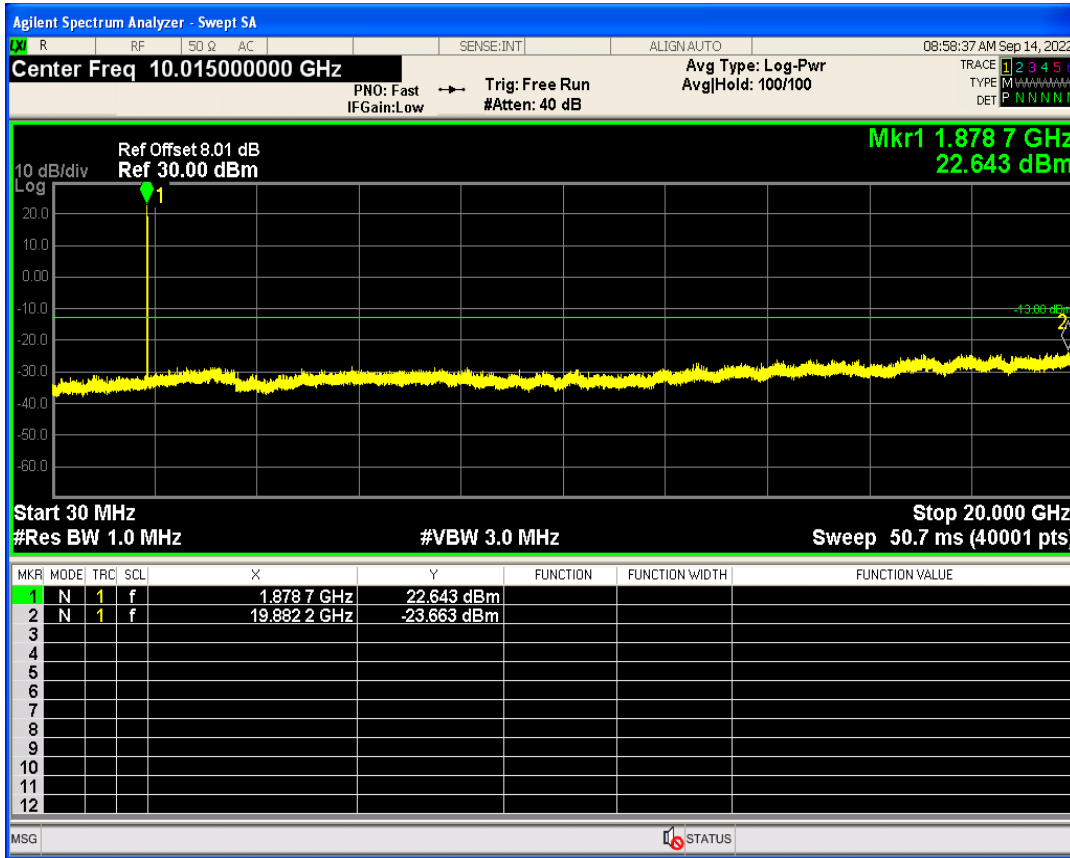

WCDMA Band2 Channel=9400