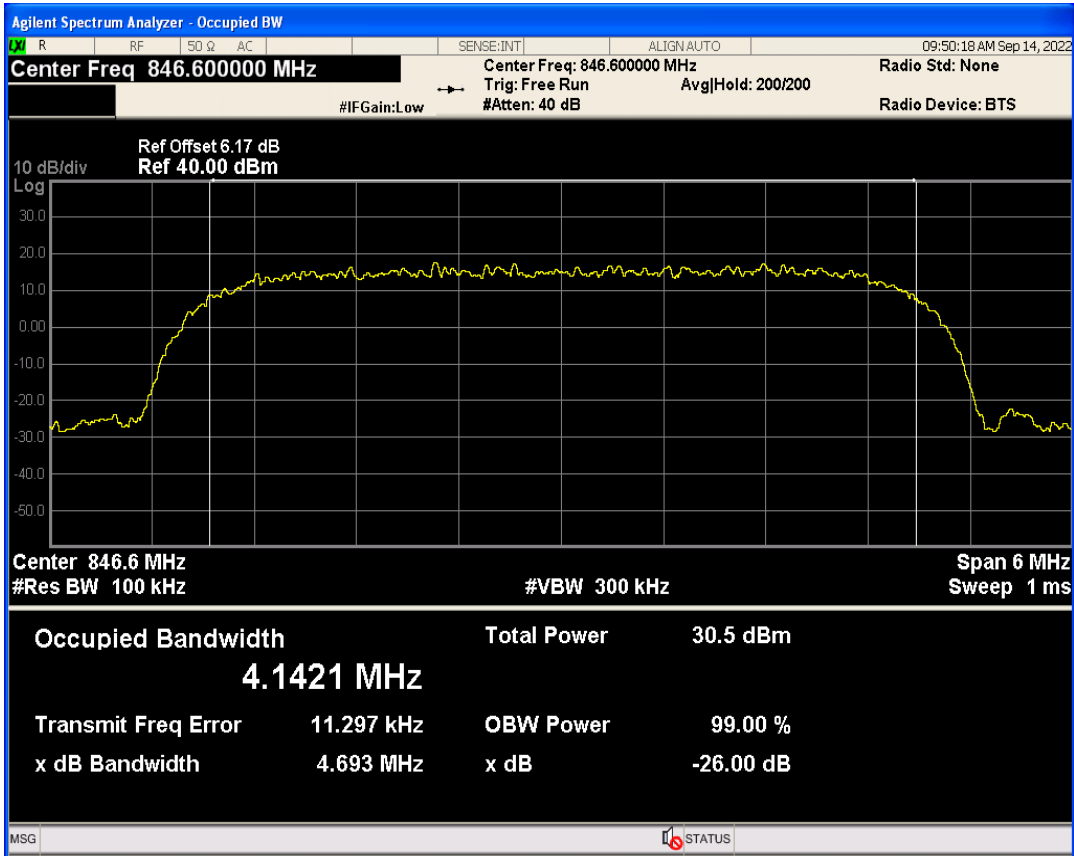

WCDMA Band2 Channel=9262

WCDMA Band2 Channel=9538

WCDMA Band2 Channel=9400

WCDMA Band5 Channel=4132

WCDMA Band5 Channel=4233

WCDMA Band5 Channel=4182

05 Band edge

Band	Channel	Frequency (MHz)	Spur Freq (MHz)	Spur Level (dBm)	Limit (dBm)	Verdict
WCDMA Band2	9262	1852.4	1849.99	-24.58	-13	PASS
WCDMA Band2	9538	1907.6	1910.00	-25.26	-13	PASS
WCDMA Band5	4132	826.4	824.00	-24.75	-13	PASS
WCDMA Band5	4233	846.6	849.00	-24.44	-13	PASS