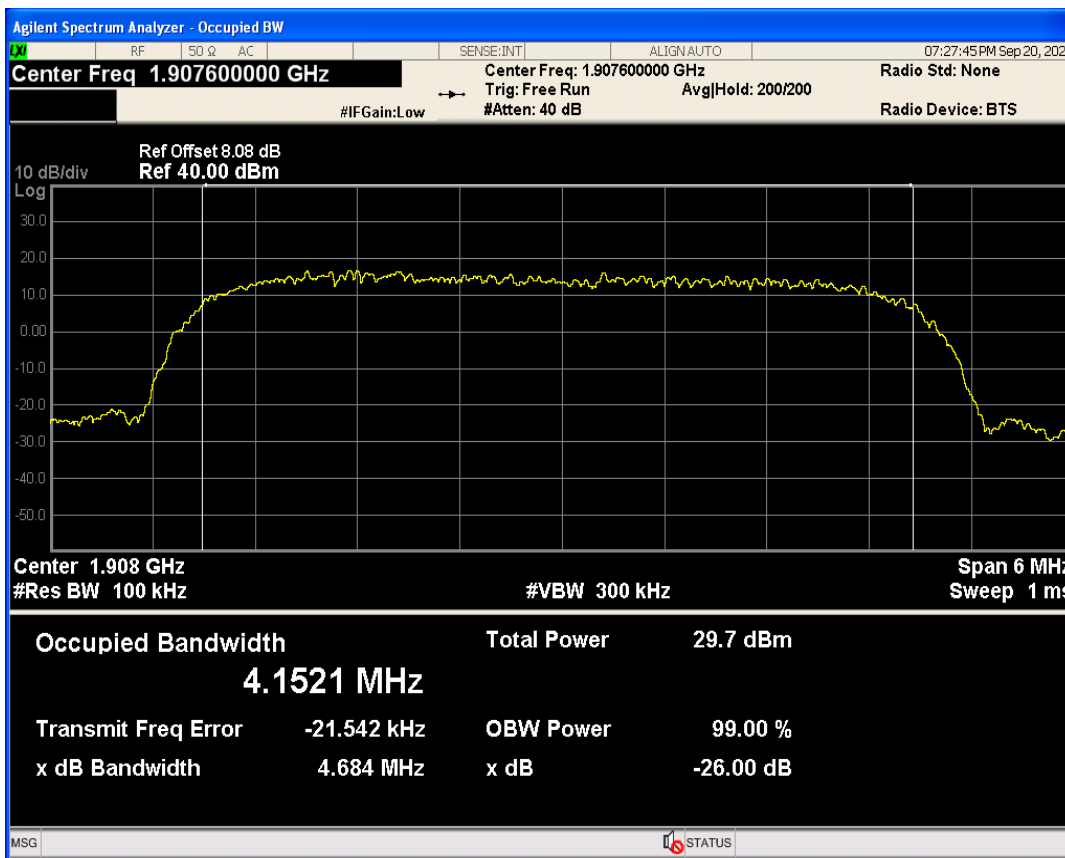

WCDMA Band2 Channel=9400