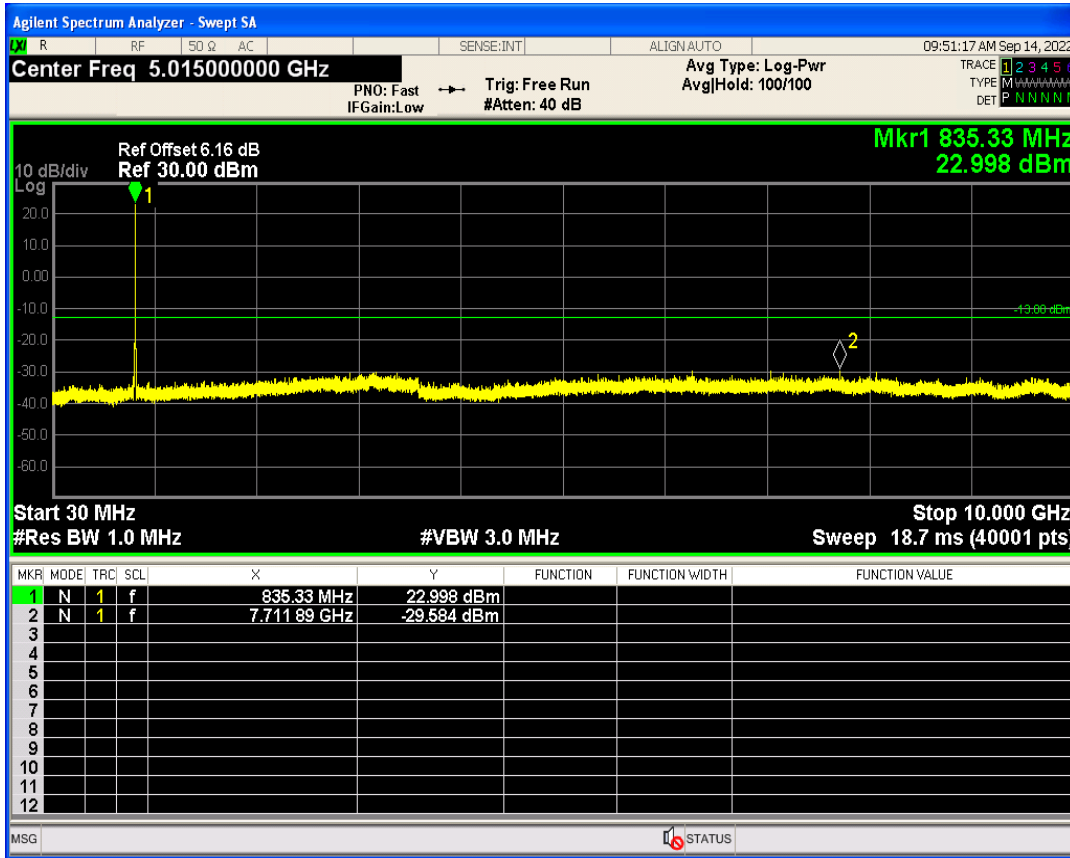

WCDMA Band2 Channel=9262

WCDMA Band2 Channel=9538

WCDMA Band5 Channel=4233

WCDMA Band5 Channel=4132

06 Out-of-band emissions

Band	Channel	Frequency (MHz)	Spur Freq (MHz)	Spur Level (dBm)	Limit (dBm)	Verdict
WCDMA Band2	9262	1852.4	19940.59	-23.00	-13	PASS
WCDMA Band2	9400	1880	19882.18	-23.66	-13	PASS
WCDMA Band2	9538	1907.6	19088.87	-23.54	-13	PASS
WCDMA Band5	4132	826.4	3140.39	-30.30	-13	PASS
WCDMA Band5	4182	836.4	7711.89	-29.58	-13	PASS
WCDMA Band5	4233	846.6	3179.77	-29.59	-13	PASS

WCDMA Band2 Channel=9262

WCDMA Band2 Channel=9538

WCDMA Band2 Channel=9400

WCDMA Band5 Channel=4132

WCDMA Band5 Channel=4182

WCDMA Band5 Channel=4233

07 Conducted output power

Band	Channel	Frequency (MHz)	Power (dBm)	Verdict
HSDPA Band2 Subtest1	9262	1852.4	19.74	PASS
HSDPA Band2 Subtest2	9262	1852.4	19.29	PASS
HSDPA Band2 Subtest3	9262	1852.4	19.03	PASS
HSDPA Band2 Subtest4	9262	1852.4	18.92	PASS
HSDPA Band2 Subtest1	9400	1880	18.98	PASS
HSDPA Band2 Subtest2	9400	1880	18.65	PASS
HSDPA Band2 Subtest3	9400	1880	18.26	PASS
HSDPA Band2 Subtest4	9400	1880	18.22	PASS
HSDPA Band2 Subtest1	9538	1907.6	19.48	PASS
HSDPA Band2 Subtest2	9538	1907.6	19.25	PASS
HSDPA Band2 Subtest3	9538	1907.6	18.90	PASS
HSDPA Band2 Subtest4	9538	1907.6	18.74	PASS
HSDPA Band5 Subtest1	4132	826.4	21.26	PASS
HSDPA Band5 Subtest2	4132	826.4	20.84	PASS
HSDPA Band5 Subtest3	4132	826.4	20.51	PASS
HSDPA Band5 Subtest4	4132	826.4	20.57	PASS
HSDPA Band5 Subtest1	4182	836.4	22.35	PASS
HSDPA Band5 Subtest2	4182	836.4	22.19	PASS
HSDPA Band5 Subtest3	4182	836.4	21.89	PASS
HSDPA Band5 Subtest4	4182	836.4	21.76	PASS
HSDPA Band5 Subtest1	4233	846.6	21.04	PASS
HSDPA Band5 Subtest2	4233	846.6	20.82	PASS
HSDPA Band5 Subtest3	4233	846.6	20.54	PASS
HSDPA Band5 Subtest4	4233	846.6	20.61	PASS