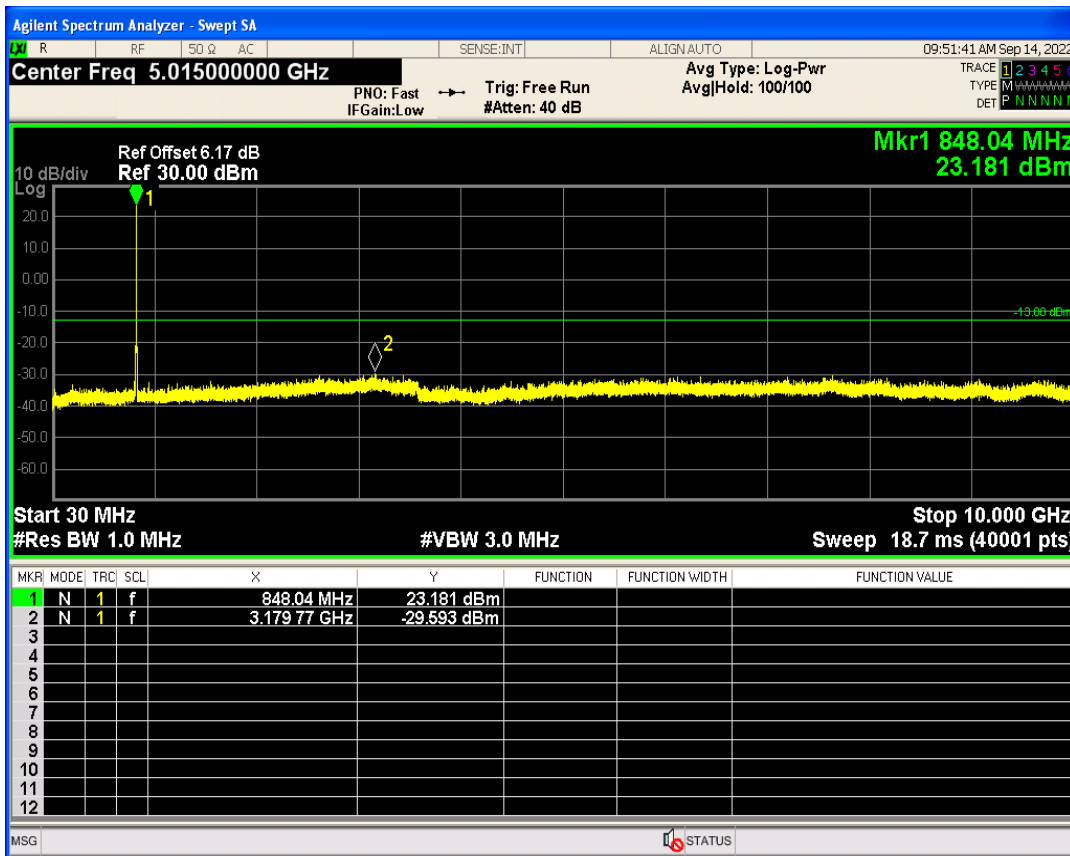

WCDMA Band2 Channel=9262

WCDMA Band2 Channel=9538

WCDMA Band5 Channel=4233

WCDMA Band5 Channel=4132

06 Out-of-band emissions

Band	Channel	Frequency (MHz)	Spur Freq (MHz)	Spur Level (dBm)	Limit (dBm)	Verdict
WCDMA Band2	9262	1852.4	19940.59	-23.00	-13	PASS
WCDMA Band2	9400	1880	19882.18	-23.66	-13	PASS
WCDMA Band2	9538	1907.6	19088.87	-23.54	-13	PASS
WCDMA Band5	4132	826.4	3140.39	-30.30	-13	PASS
WCDMA Band5	4182	836.4	7711.89	-29.58	-13	PASS
WCDMA Band5	4233	846.6	3179.77	-29.59	-13	PASS

WCDMA Band2 Channel=9262

WCDMA Band2 Channel=9538

WCDMA Band2 Channel=9400

WCDMA Band5 Channel=4132

WCDMA Band5 Channel=4182

WCDMA Band5 Channel=4233

07 Conducted output power

Band	Channel	Frequency (MHz)	Power (dBm)	Verdict
HSDPA Band2 Subtest1	9262	1852.4	19.74	PASS
HSDPA Band2 Subtest2	9262	1852.4	19.29	PASS
HSDPA Band2 Subtest3	9262	1852.4	19.03	PASS
HSDPA Band2 Subtest4	9262	1852.4	18.92	PASS
HSDPA Band2 Subtest1	9400	1880	18.98	PASS
HSDPA Band2 Subtest2	9400	1880	18.65	PASS
HSDPA Band2 Subtest3	9400	1880	18.26	PASS
HSDPA Band2 Subtest4	9400	1880	18.22	PASS
HSDPA Band2 Subtest1	9538	1907.6	19.48	PASS
HSDPA Band2 Subtest2	9538	1907.6	19.25	PASS
HSDPA Band2 Subtest3	9538	1907.6	18.90	PASS
HSDPA Band2 Subtest4	9538	1907.6	18.74	PASS
HSDPA Band5 Subtest1	4132	826.4	21.26	PASS
HSDPA Band5 Subtest2	4132	826.4	20.84	PASS
HSDPA Band5 Subtest3	4132	826.4	20.51	PASS
HSDPA Band5 Subtest4	4132	826.4	20.57	PASS
HSDPA Band5 Subtest1	4182	836.4	22.35	PASS
HSDPA Band5 Subtest2	4182	836.4	22.19	PASS
HSDPA Band5 Subtest3	4182	836.4	21.89	PASS
HSDPA Band5 Subtest4	4182	836.4	21.76	PASS
HSDPA Band5 Subtest1	4233	846.6	21.04	PASS
HSDPA Band5 Subtest2	4233	846.6	20.82	PASS
HSDPA Band5 Subtest3	4233	846.6	20.54	PASS
HSDPA Band5 Subtest4	4233	846.6	20.61	PASS