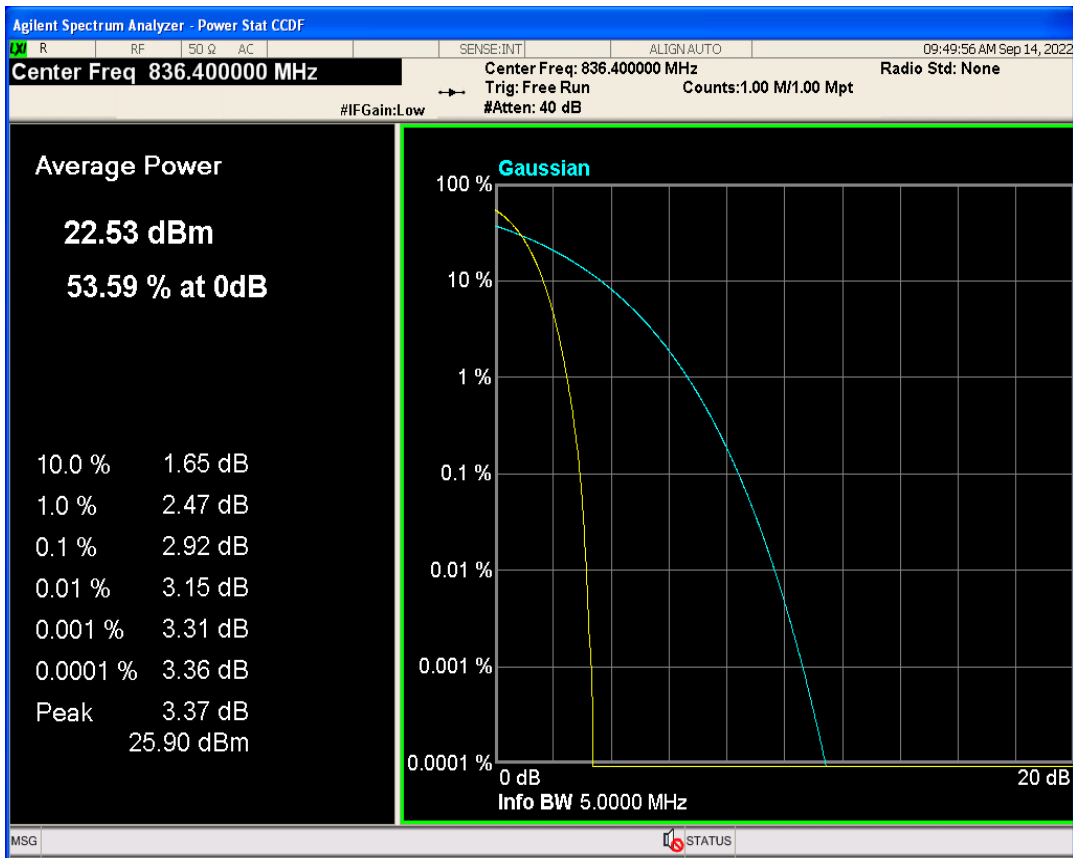

WCDMA Band2 Channel=9400

WCDMA Band2 Channel=9262

WCDMA Band5 Channel=4182

WCDMA Band5 Channel=4233

**04 Occupied bandwidth**

Band	Channel	Frequency (MHz)	99% OBW (kHz)	-26dB EBW (kHz)	Verdict
WCDMA Band2	9262	1852.4	4177.405	4689.937	PASS
WCDMA Band2	9400	1880	4167.106	4683.615	PASS
WCDMA Band2	9538	1907.6	4152.121	4684.308	PASS
WCDMA Band5	4132	826.4	4165.035	4689.661	PASS
WCDMA Band5	4182	836.4	4154.826	4657.270	PASS
WCDMA Band5	4233	846.6	4142.149	4693.321	PASS