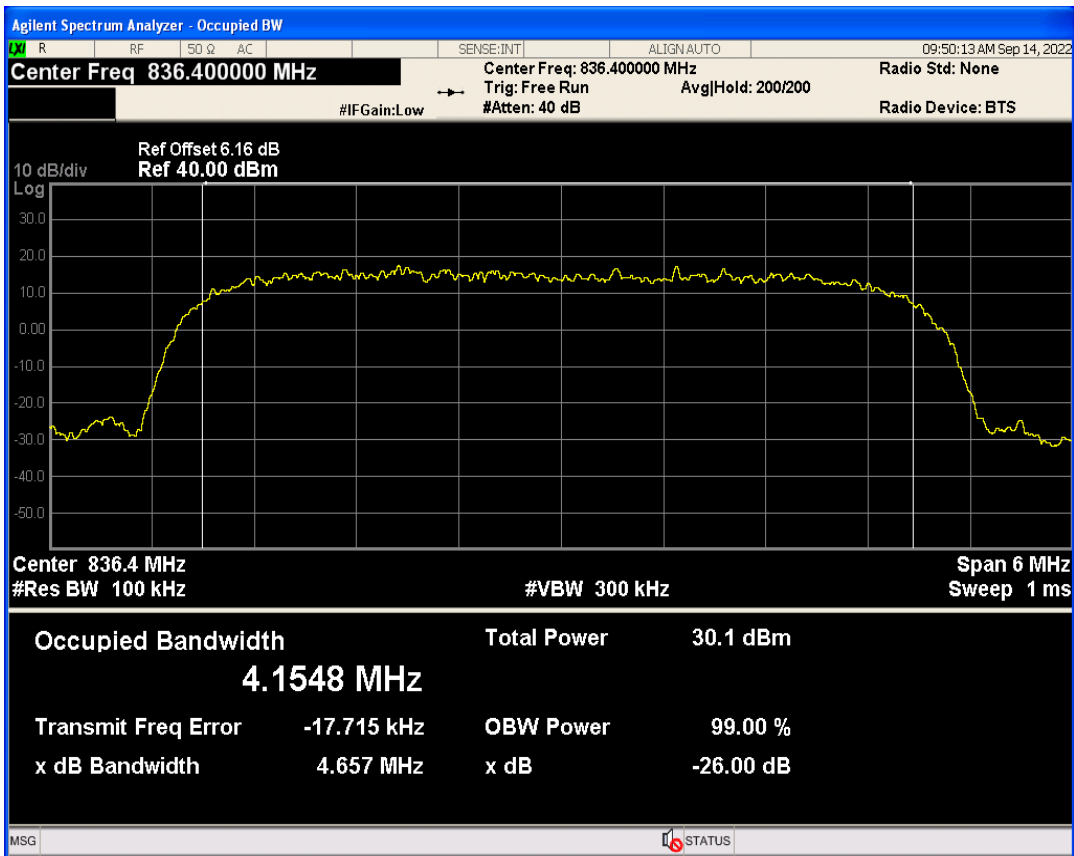

WCDMA Band2 Channel=9262

WCDMA Band2 Channel=9538

WCDMA Band2 Channel=9400

WCDMA Band5 Channel=4132

WCDMA Band5 Channel=4233

WCDMA Band5 Channel=4182

05 Band edge

Band	Channel	Frequency (MHz)	Spur Freq (MHz)	Spur Level (dBm)	Limit (dBm)	Verdict
WCDMA Band2	9262	1852.4	1849.99	-24.58	-13	PASS
WCDMA Band2	9538	1907.6	1910.00	-25.26	-13	PASS
WCDMA Band5	4132	826.4	824.00	-24.75	-13	PASS
WCDMA Band5	4233	846.6	849.00	-24.44	-13	PASS