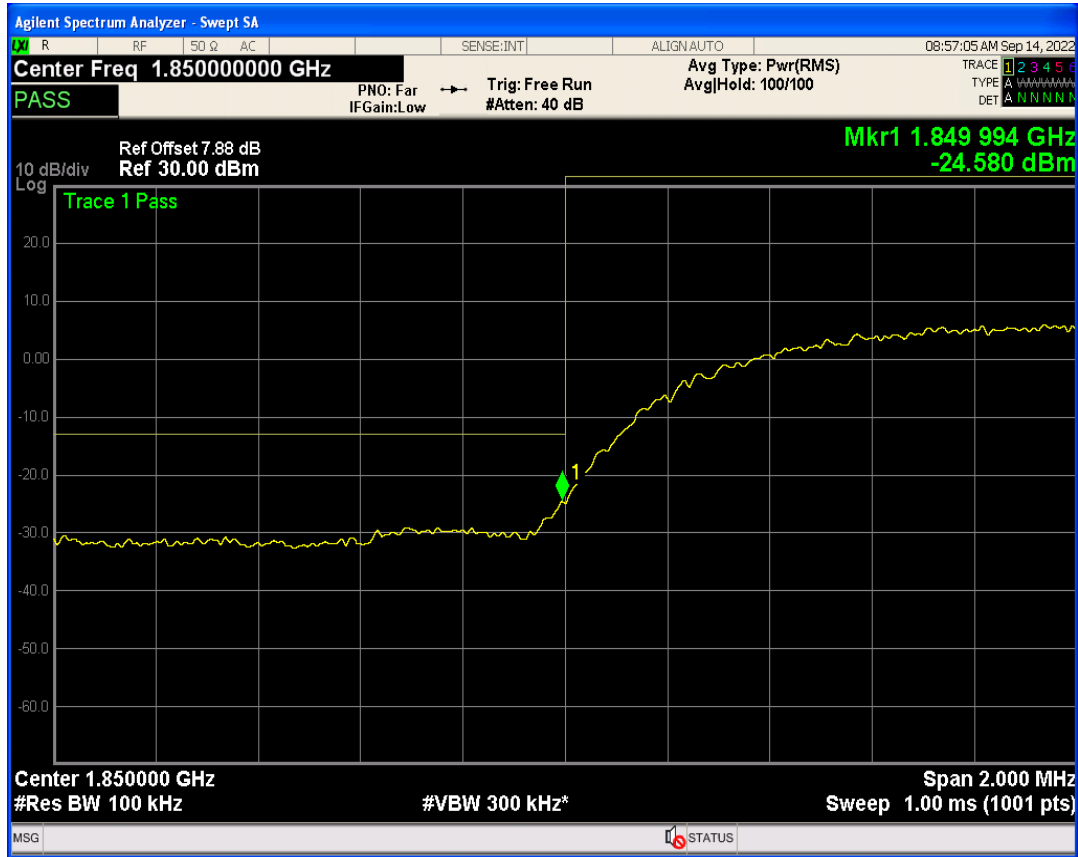

WCDMA Band2 Channel=9262

WCDMA Band2 Channel=9538

WCDMA Band2 Channel=9400

WCDMA Band5 Channel=4132

WCDMA Band5 Channel=4233

WCDMA Band5 Channel=4182

05 Band edge

Band	Channel	Frequency (MHz)	Spur Freq (MHz)	Spur Level (dBm)	Limit (dBm)	Verdict
WCDMA Band2	9262	1852.4	1849.99	-24.58	-13	PASS
WCDMA Band2	9538	1907.6	1910.00	-25.26	-13	PASS
WCDMA Band5	4132	826.4	824.00	-24.75	-13	PASS
WCDMA Band5	4233	846.6	849.00	-24.44	-13	PASS

WCDMA Band2 Channel=9262

WCDMA Band2 Channel=9538

WCDMA Band5 Channel=4233

WCDMA Band5 Channel=4132

06 Out-of-band emissions

Band	Channel	Frequency (MHz)	Spur Freq (MHz)	Spur Level (dBm)	Limit (dBm)	Verdict
WCDMA Band2	9262	1852.4	19940.59	-23.00	-13	PASS
WCDMA Band2	9400	1880	19882.18	-23.66	-13	PASS
WCDMA Band2	9538	1907.6	19088.87	-23.54	-13	PASS
WCDMA Band5	4132	826.4	3140.39	-30.30	-13	PASS
WCDMA Band5	4182	836.4	7711.89	-29.58	-13	PASS
WCDMA Band5	4233	846.6	3179.77	-29.59	-13	PASS