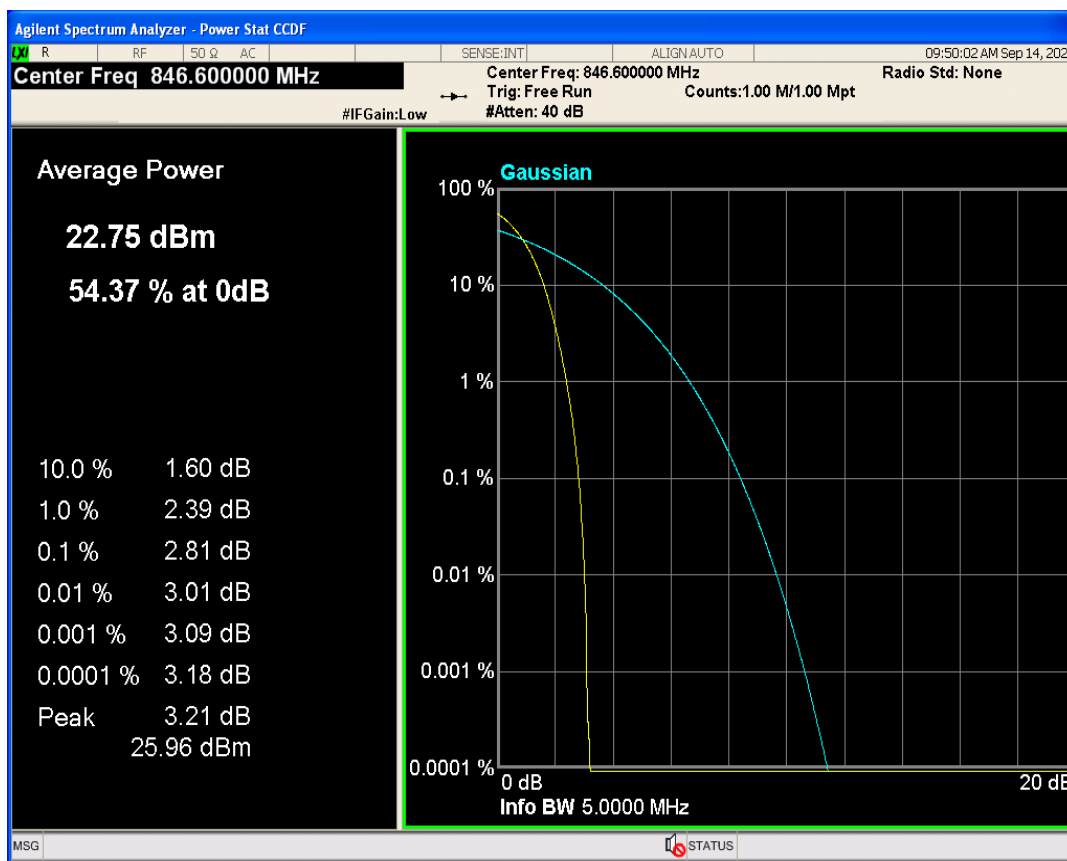

WCDMA Band2 Channel=9400

WCDMA Band2 Channel=9262

WCDMA Band5 Channel=4182

WCDMA Band5 Channel=4233

**04 Occupied bandwidth**

Band	Channel	Frequency (MHz)	99% OBW (kHz)	-26dB EBW (kHz)	Verdict
WCDMA Band2	9262	1852.4	4177.405	4689.937	PASS
WCDMA Band2	9400	1880	4167.106	4683.615	PASS
WCDMA Band2	9538	1907.6	4152.121	4684.308	PASS
WCDMA Band5	4132	826.4	4165.035	4689.661	PASS
WCDMA Band5	4182	836.4	4154.826	4657.270	PASS
WCDMA Band5	4233	846.6	4142.149	4693.321	PASS

WCDMA Band2 Channel=9262

WCDMA Band2 Channel=9538

WCDMA Band2 Channel=9400

WCDMA Band5 Channel=4132

WCDMA Band5 Channel=4233

WCDMA Band5 Channel=4182

05 Band edge

Band	Channel	Frequency (MHz)	Spur Freq (MHz)	Spur Level (dBm)	Limit (dBm)	Verdict
WCDMA Band2	9262	1852.4	1849.99	-24.58	-13	PASS
WCDMA Band2	9538	1907.6	1910.00	-25.26	-13	PASS
WCDMA Band5	4132	826.4	824.00	-24.75	-13	PASS
WCDMA Band5	4233	846.6	849.00	-24.44	-13	PASS