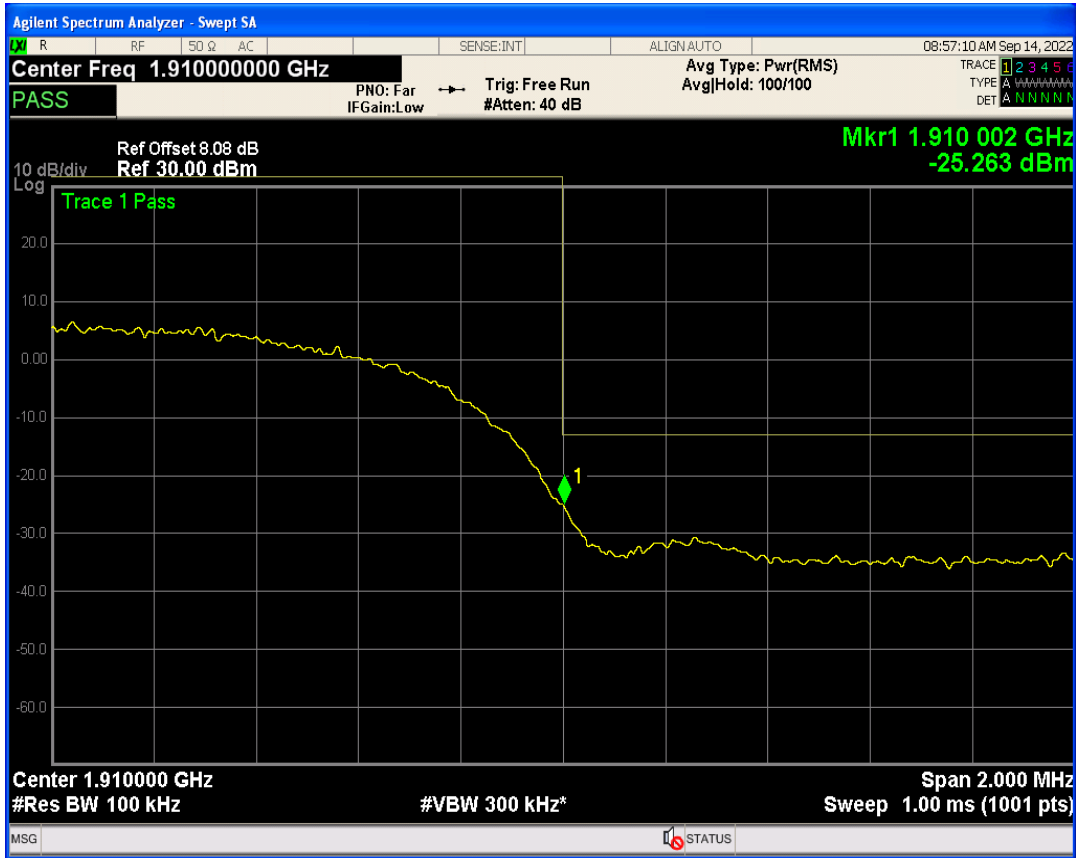

WCDMA Band2 Channel=9262

WCDMA Band2 Channel=9538

WCDMA Band2 Channel=9400

WCDMA Band5 Channel=4132

WCDMA Band5 Channel=4233

WCDMA Band5 Channel=4182

05 Band edge

Band	Channel	Frequency (MHz)	Spur Freq (MHz)	Spur Level (dBm)	Limit (dBm)	Verdict
WCDMA Band2	9262	1852.4	1849.99	-24.58	-13	PASS
WCDMA Band2	9538	1907.6	1910.00	-25.26	-13	PASS
WCDMA Band5	4132	826.4	824.00	-24.75	-13	PASS
WCDMA Band5	4233	846.6	849.00	-24.44	-13	PASS

WCDMA Band2 Channel=9262

WCDMA Band2 Channel=9538

WCDMA Band5 Channel=4233

WCDMA Band5 Channel=4132

06 Out-of-band emissions

Band	Channel	Frequency (MHz)	Spur Freq (MHz)	Spur Level (dBm)	Limit (dBm)	Verdict
WCDMA Band2	9262	1852.4	19940.59	-23.00	-13	PASS
WCDMA Band2	9400	1880	19882.18	-23.66	-13	PASS
WCDMA Band2	9538	1907.6	19088.87	-23.54	-13	PASS
WCDMA Band5	4132	826.4	3140.39	-30.30	-13	PASS
WCDMA Band5	4182	836.4	7711.89	-29.58	-13	PASS
WCDMA Band5	4233	846.6	3179.77	-29.59	-13	PASS