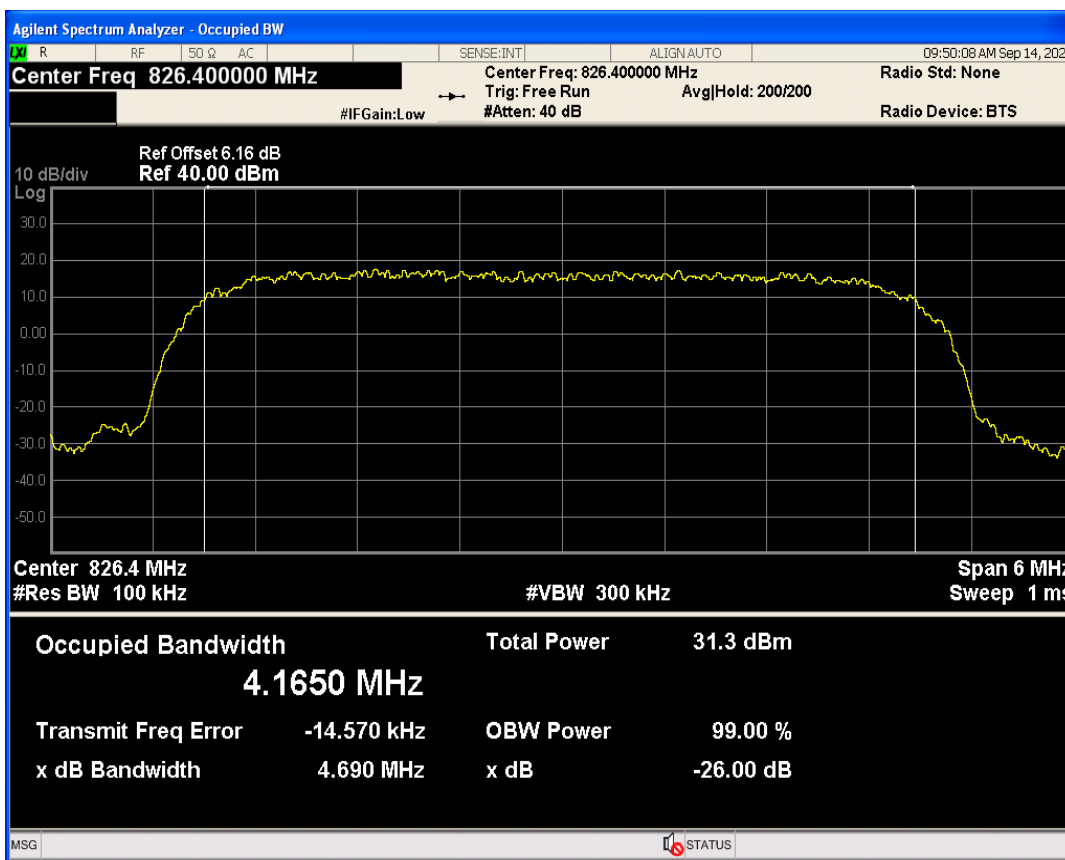

WCDMA Band2 Channel=9262

WCDMA Band2 Channel=9538

WCDMA Band2 Channel=9400

WCDMA Band5 Channel=4132

WCDMA Band5 Channel=4233

WCDMA Band5 Channel=4182

05 Band edge

Band	Channel	Frequency (MHz)	Spur Freq (MHz)	Spur Level (dBm)	Limit (dBm)	Verdict
WCDMA Band2	9262	1852.4	1849.99	-24.58	-13	PASS
WCDMA Band2	9538	1907.6	1910.00	-25.26	-13	PASS
WCDMA Band5	4132	826.4	824.00	-24.75	-13	PASS
WCDMA Band5	4233	846.6	849.00	-24.44	-13	PASS