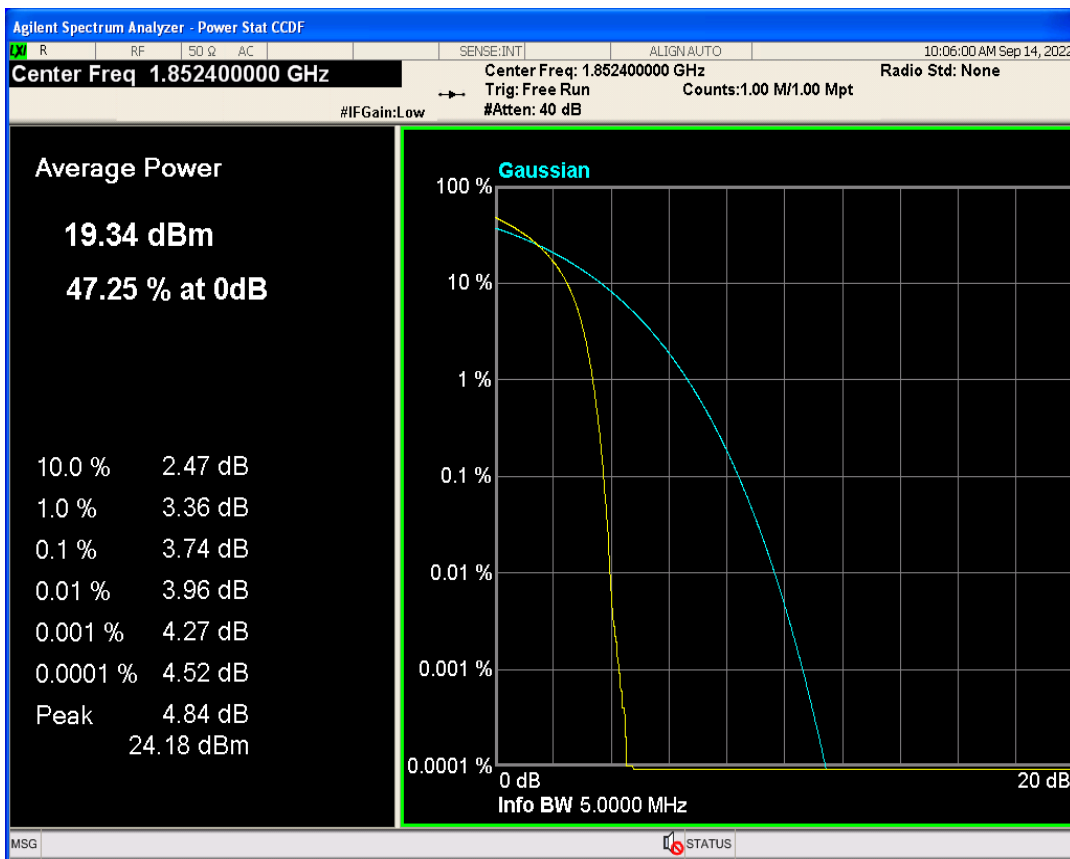

WCDMA Band2 Channel=9262