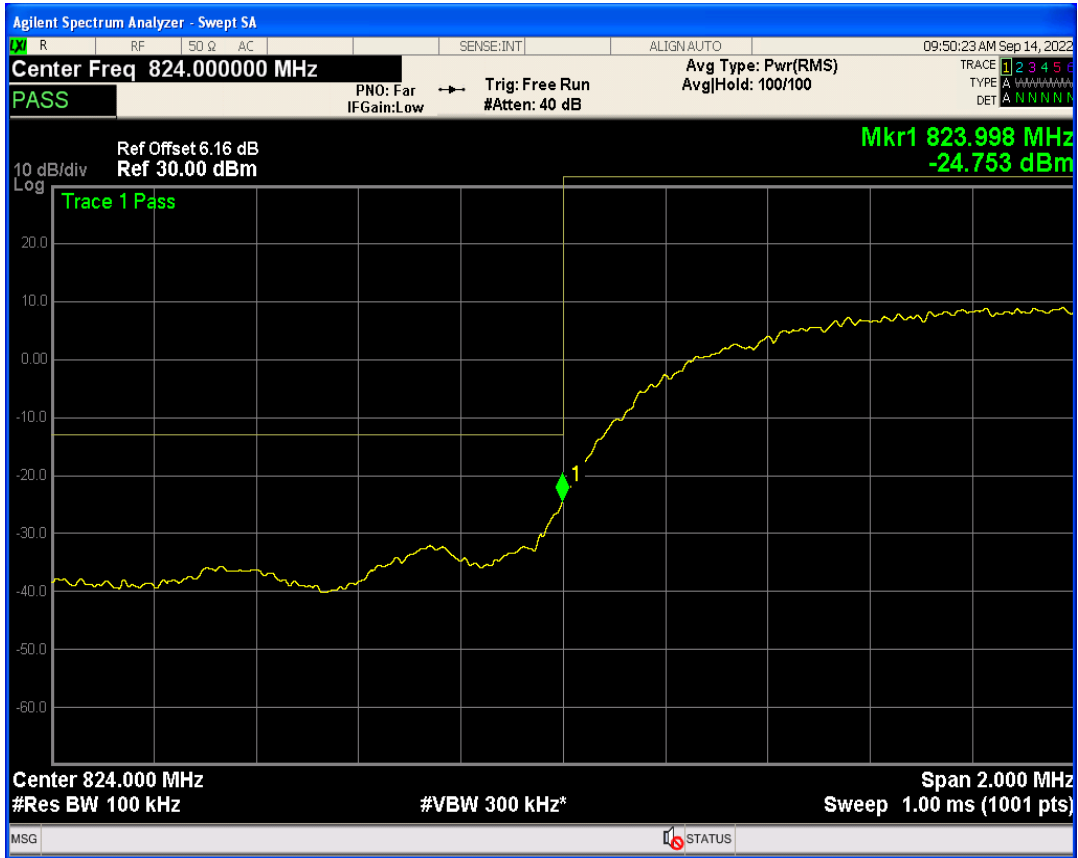

WCDMA Band2 Channel=9262

WCDMA Band2 Channel=9538

WCDMA Band5 Channel=4233

WCDMA Band5 Channel=4132

06 Out-of-band emissions

Band	Channel	Frequency (MHz)	Spur Freq (MHz)	Spur Level (dBm)	Limit (dBm)	Verdict
WCDMA Band2	9262	1852.4	19940.59	-23.00	-13	PASS
WCDMA Band2	9400	1880	19882.18	-23.66	-13	PASS
WCDMA Band2	9538	1907.6	19088.87	-23.54	-13	PASS
WCDMA Band5	4132	826.4	3140.39	-30.30	-13	PASS
WCDMA Band5	4182	836.4	7711.89	-29.58	-13	PASS
WCDMA Band5	4233	846.6	3179.77	-29.59	-13	PASS