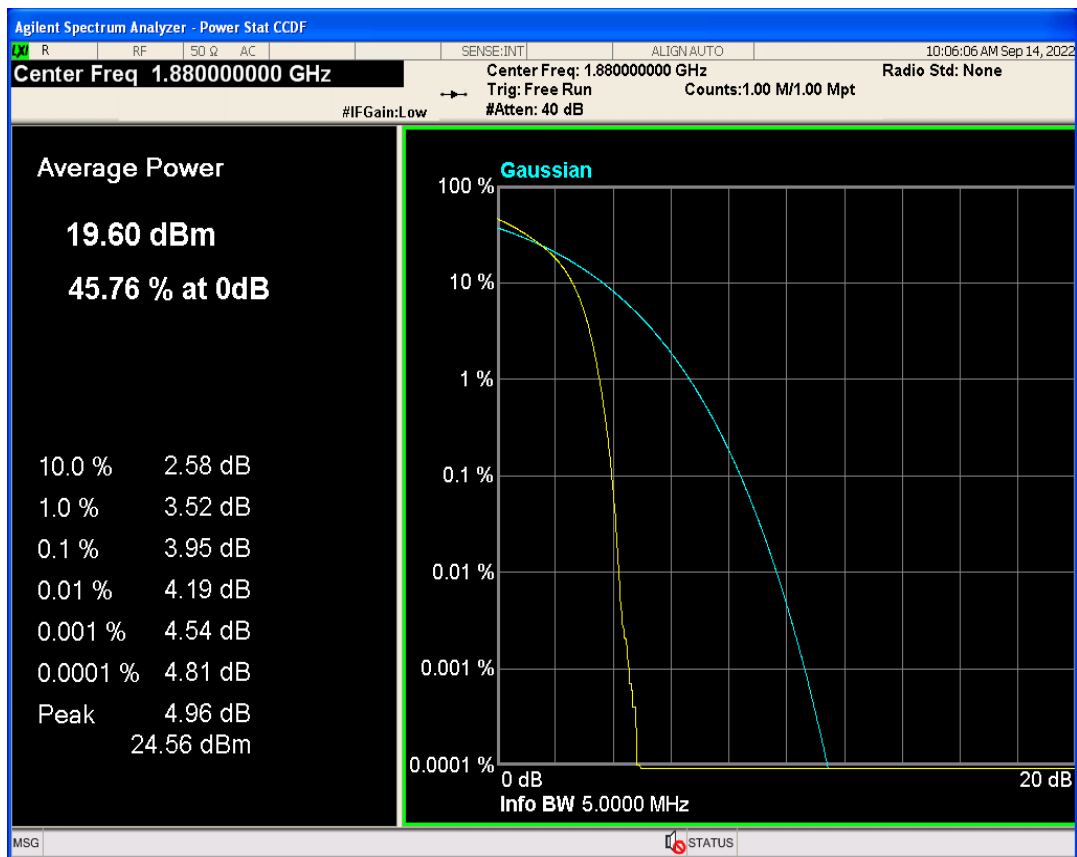

01 Conducted output power

Band	Channel	Frequency (MHz)	Power (dBm)	Verdict
WCDMA Band2	9262	1852.4	20.89	PASS
WCDMA Band2	9400	1880	21.12	PASS
WCDMA Band2	9538	1907.6	21.39	PASS
WCDMA Band5	4132	826.4	22.59	PASS
WCDMA Band5	4182	836.4	22.58	PASS
WCDMA Band5	4233	846.6	22.67	PASS

03 Peak-to-Average Ratio

Band	Channel	Frequency (MHz)	Result (dB)	high Limit (dB)	Verdict
WCDMA Band2	9262	1852.4	3.74	13	PASS
WCDMA Band2	9400	1880	3.95	13	PASS
WCDMA Band2	9538	1907.6	4.02	13	PASS
WCDMA Band5	4132	826.4	2.99	13	PASS
WCDMA Band5	4182	836.4	2.92	13	PASS
WCDMA Band5	4233	846.6	2.81	13	PASS

WCDMA Band2 Channel=9400