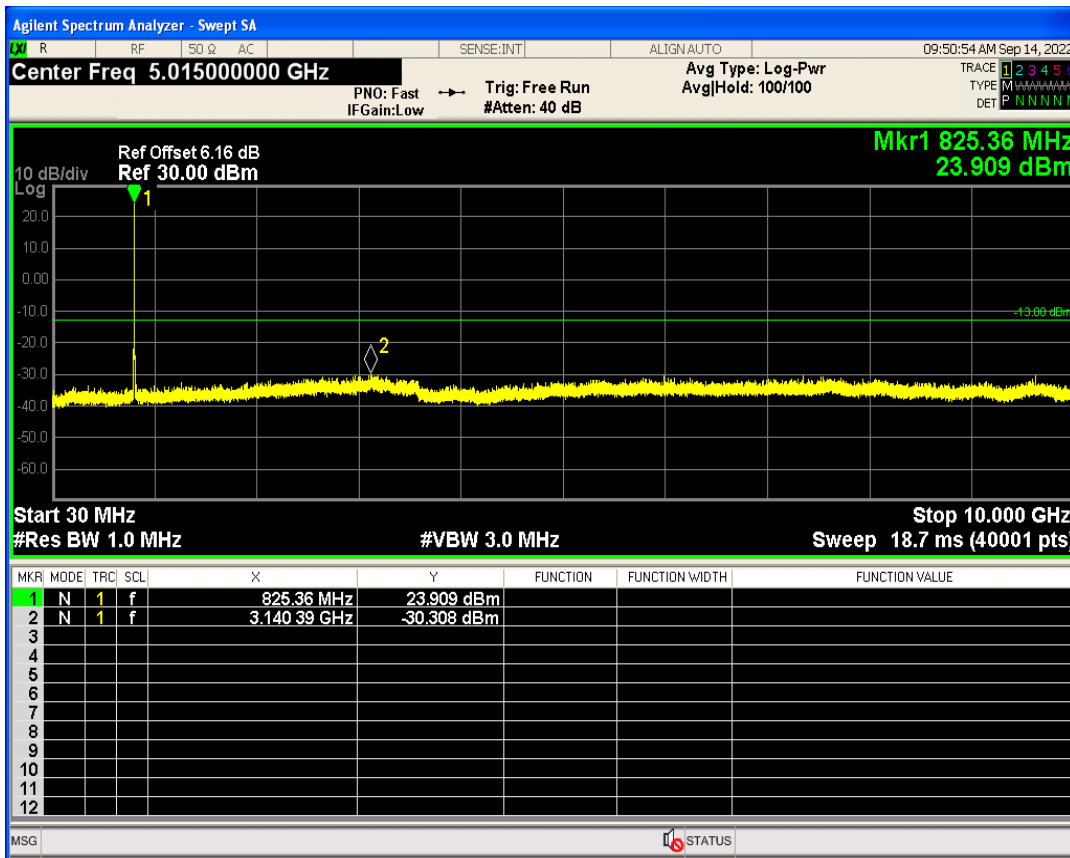

WCDMA Band2 Channel=9262

WCDMA Band2 Channel=9538

WCDMA Band5 Channel=4233

WCDMA Band5 Channel=4132

06 Out-of-band emissions

Band	Channel	Frequency (MHz)	Spur Freq (MHz)	Spur Level (dBm)	Limit (dBm)	Verdict
WCDMA Band2	9262	1852.4	19940.59	-23.00	-13	PASS
WCDMA Band2	9400	1880	19882.18	-23.66	-13	PASS
WCDMA Band2	9538	1907.6	19088.87	-23.54	-13	PASS
WCDMA Band5	4132	826.4	3140.39	-30.30	-13	PASS
WCDMA Band5	4182	836.4	7711.89	-29.58	-13	PASS
WCDMA Band5	4233	846.6	3179.77	-29.59	-13	PASS

WCDMA Band2 Channel=9262

WCDMA Band2 Channel=9538

WCDMA Band2 Channel=9400

WCDMA Band5 Channel=4132

WCDMA Band5 Channel=4182

WCDMA Band5 Channel=4233

07 Conducted output power

Band	Channel	Frequency (MHz)	Power (dBm)	Verdict
HSDPA Band2 Subtest1	9262	1852.4	19.74	PASS
HSDPA Band2 Subtest2	9262	1852.4	19.29	PASS
HSDPA Band2 Subtest3	9262	1852.4	19.03	PASS
HSDPA Band2 Subtest4	9262	1852.4	18.92	PASS
HSDPA Band2 Subtest1	9400	1880	18.98	PASS
HSDPA Band2 Subtest2	9400	1880	18.65	PASS
HSDPA Band2 Subtest3	9400	1880	18.26	PASS
HSDPA Band2 Subtest4	9400	1880	18.22	PASS
HSDPA Band2 Subtest1	9538	1907.6	19.48	PASS
HSDPA Band2 Subtest2	9538	1907.6	19.25	PASS
HSDPA Band2 Subtest3	9538	1907.6	18.90	PASS
HSDPA Band2 Subtest4	9538	1907.6	18.74	PASS
HSDPA Band5 Subtest1	4132	826.4	21.26	PASS
HSDPA Band5 Subtest2	4132	826.4	20.84	PASS
HSDPA Band5 Subtest3	4132	826.4	20.51	PASS
HSDPA Band5 Subtest4	4132	826.4	20.57	PASS
HSDPA Band5 Subtest1	4182	836.4	22.35	PASS
HSDPA Band5 Subtest2	4182	836.4	22.19	PASS
HSDPA Band5 Subtest3	4182	836.4	21.89	PASS
HSDPA Band5 Subtest4	4182	836.4	21.76	PASS
HSDPA Band5 Subtest1	4233	846.6	21.04	PASS
HSDPA Band5 Subtest2	4233	846.6	20.82	PASS
HSDPA Band5 Subtest3	4233	846.6	20.54	PASS
HSDPA Band5 Subtest4	4233	846.6	20.61	PASS