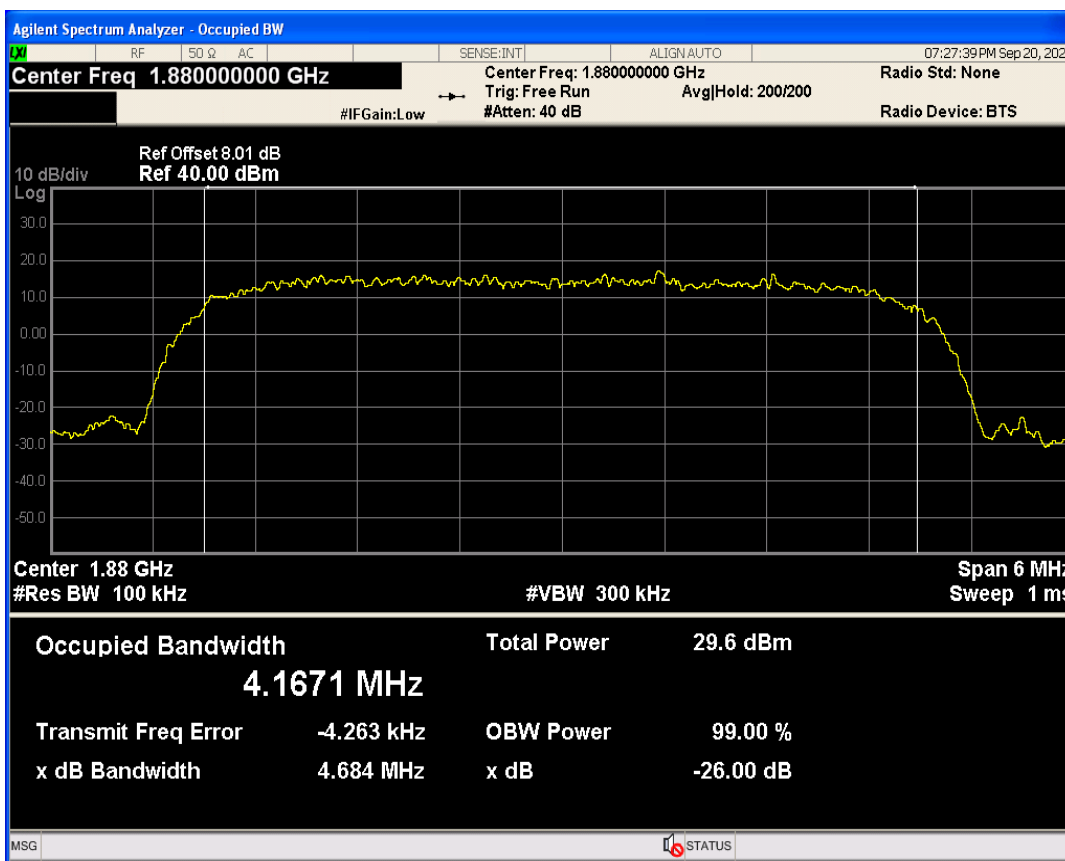

WCDMA Band5 Channel=4132