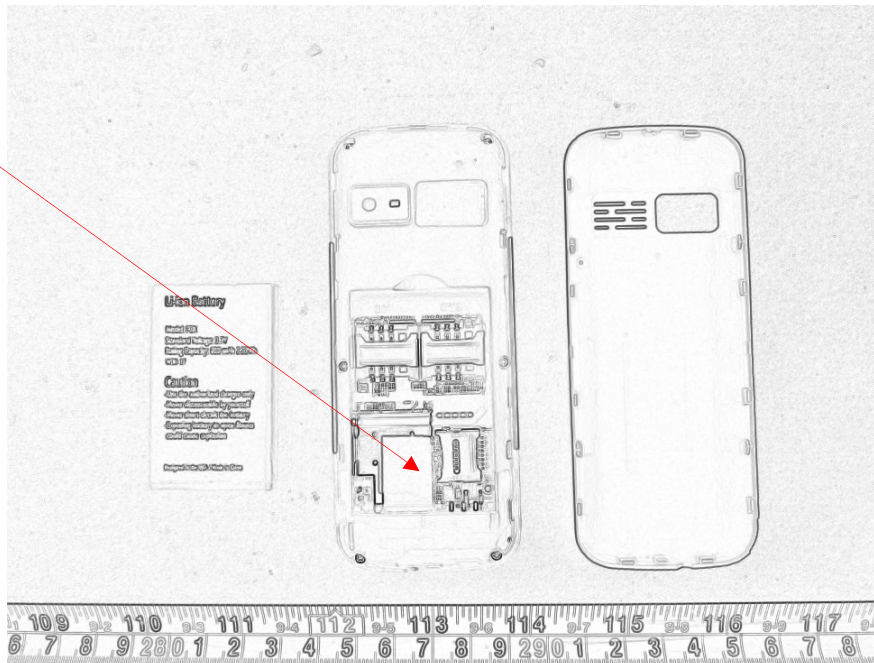

EXHIBIT A - FCC ID LABELING AND LOCATION

FCC ID Label

<p>Model: iSWAG FOX P/N: IS-B1002-BL COLOR: BLUE FCC ID: O55183217 W36-17</p>  <p>S/N: M6160600001 IMEI: 123456789123456 IME2: 123456789123456</p>	<p>LOGIC</p>  <p>IMEI: 123456789012345</p>  <p>IMEI: 123456789012345</p> <p>Model: LOGIC Z1 P/N: LO-M0Z100200-XL Color: Blue FCC ID: O55183217 WXX-YY <small>Designed in the USA / Made in China</small></p>	<p>UNONU</p> <p>Model: UNONU U1 P/N: UW012BY COLOR: YELLOW FCC ID: O55183217</p>  <p>S/N: M6160600001</p>  <p>IMEI: 123456789123456</p>  <p>IME2: 123456789123456</p>
---	---	--

Proposed FCC ID Label Location

Label Here

The label shown shall be permanently affixed at a conspicuous location on the device and be readily visible to the user at the time purchase (Labeling requirements per 2.925)