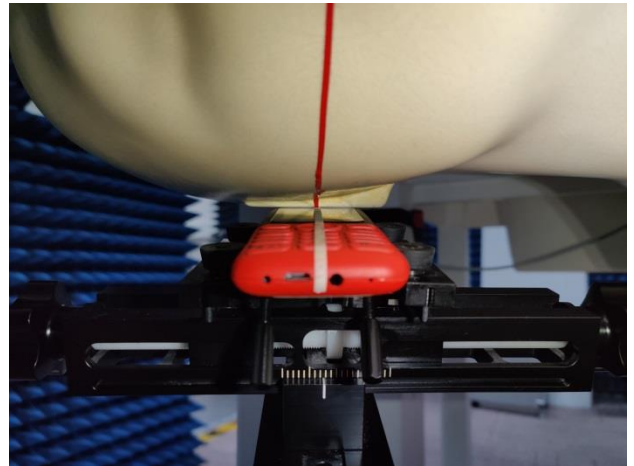

EUT Photos (Model: S9)

EUT Antenna Locations

SAR Test Setup Photos

Head

Right Cheek

Right Tilted

Left Cheek

Left Tilted

Body

Front side (10mm)

Back side(10mm)

Back side with headset(10mm)

EUT holder Perturbation Evaluation Test Setup Photos

DUT with device holder (DUT direct contact with the phantom)

DUT without device holder (DUT direct contact with the phantom)