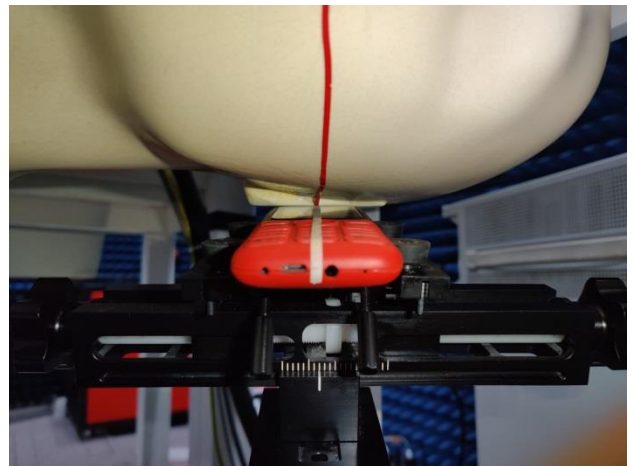

EUT Photos (Model: S9)

EUT Antenna Locations

SAR Test Setup Photos

Head

Right Cheek

Right Tilted

Left Cheek

Left Tilted

Body

Front side (10mm)

Back side(10mm)

Back side with headset(10mm)

EUT holder Perturbation Evaluation Test Setup Photos

DUT with device holder (DUT direct contact with the phantom)

DUT without device holder (DUT direct contact with the phantom)