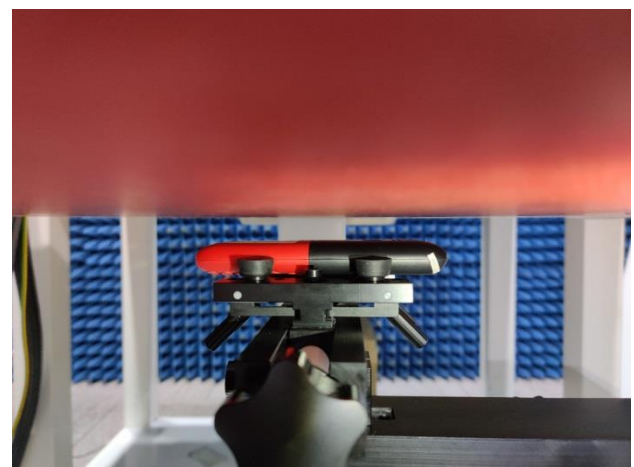

EUT Photos (Model: S9)

EUT Antenna Locations

SAR Test Setup Photos

Head

Right Cheek

Right Tilted

Left Cheek

Left Tilted

Body

Front side (10mm)

Back side(10mm)

Back side with headset(10mm)

EUT holder Perturbation Evaluation Test Setup Photos

DUT with device holder (DUT direct contact with the phantom)

DUT without device holder (DUT direct contact with the phantom)