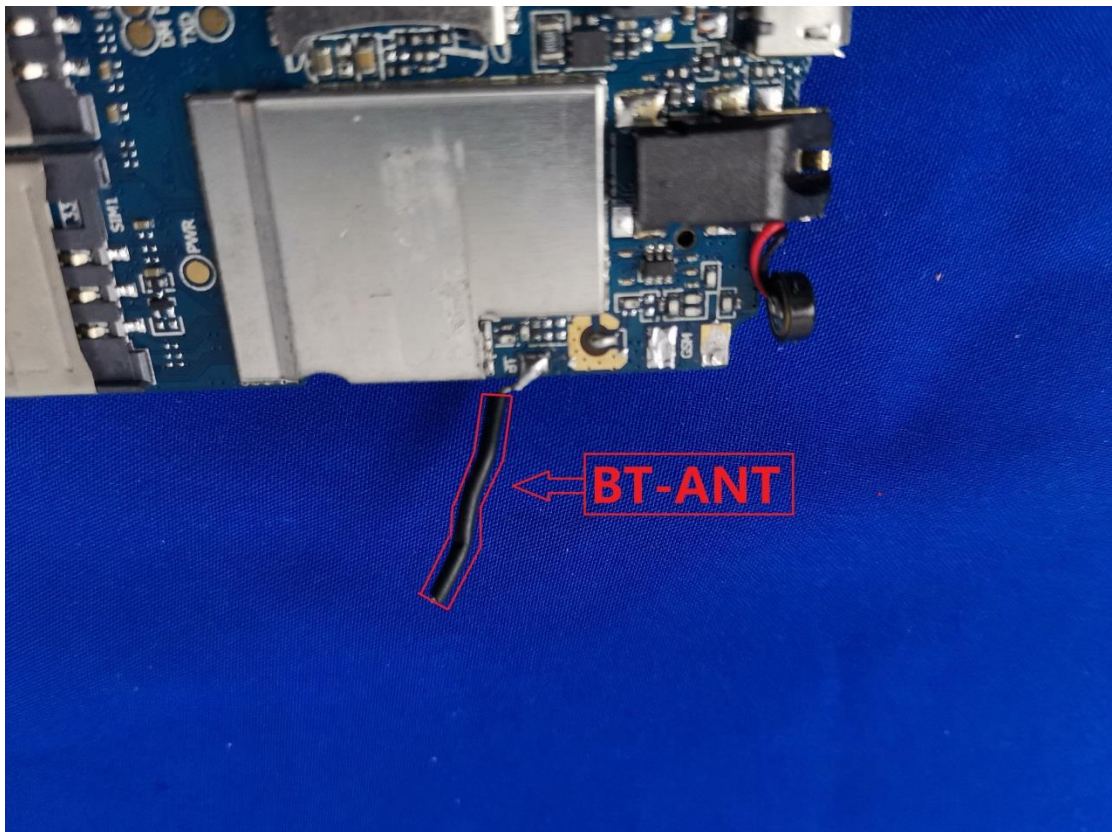

EUT Photos (Model: S9)

EUT Antenna Locations

SAR Test Setup Photos

Head

Right Cheek

Right Tilted

Left Cheek

Left Tilted

Body

Front side (10mm)

Back side(10mm)

Back side with headset(10mm)

EUT holder Perturbation Evaluation Test Setup Photos

DUT with device holder (DUT direct contact with the phantom)

DUT without device holder (DUT direct contact with the phantom)