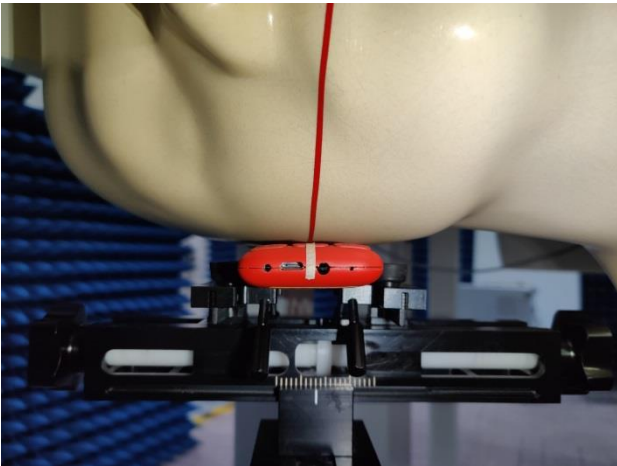

EUT Photos (Model: S9)

EUT Antenna Locations

SAR Test Setup Photos

Head

Right Cheek

Right Tilted

Left Cheek

Left Tilted

Body

Front side (10mm)

Back side(10mm)

Back side with headset(10mm)

EUT holder Perturbation Evaluation Test Setup Photos

DUT with device holder (DUT direct contact with the phantom)

DUT without device holder (DUT direct contact with the phantom)