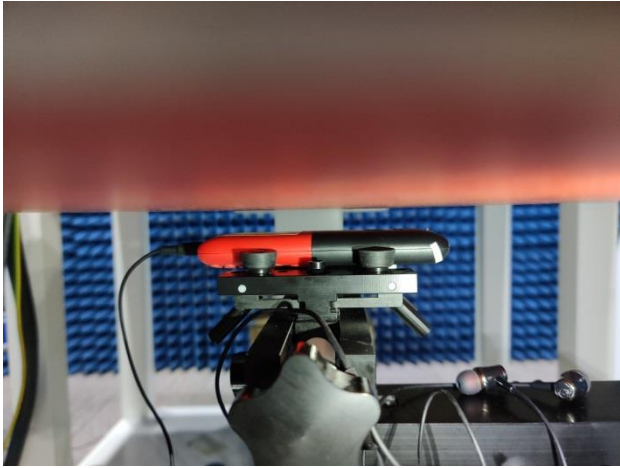

EUT Photos (Model: S9)

EUT Antenna Locations

SAR Test Setup Photos

Head

Right Cheek

Right Tilted

Left Cheek

Left Tilted

Body

Front side (10mm)

Back side(10mm)

Back side with headset(10mm)

EUT holder Perturbation Evaluation Test Setup Photos

DUT with device holder (DUT direct contact with the phantom)

DUT without device holder (DUT direct contact with the phantom)