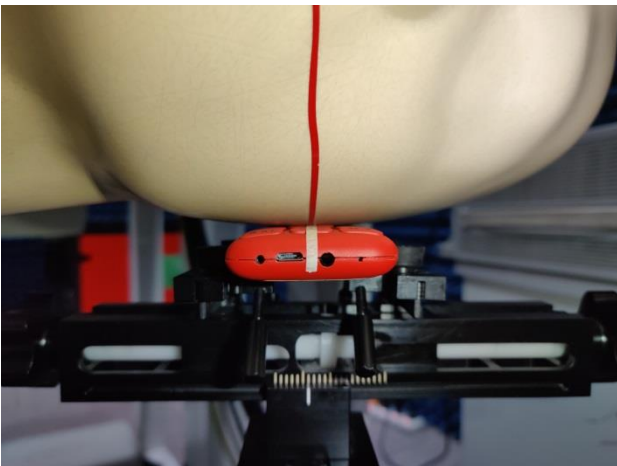

EUT Photos (Model: S9)

EUT Antenna Locations

SAR Test Setup Photos

Head

Right Cheek

Right Tilted

Left Cheek

Left Tilted

Body

Front side (10mm)

Back side(10mm)

Back side with headset(10mm)

EUT holder Perturbation Evaluation Test Setup Photos

DUT with device holder (DUT direct contact with the phantom)

DUT without device holder (DUT direct contact with the phantom)