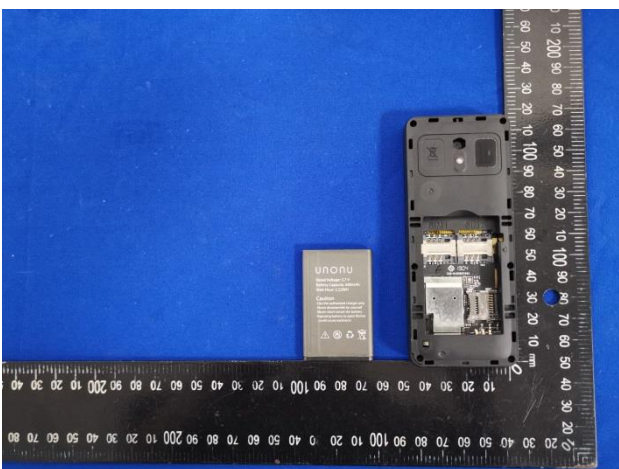

EUT Photos (Model: Z7)

EUT Antenna Locations

SAR Test Setup Photos

Head

Right Cheek

Right Tilted

Left Cheek

Left Tilted

Body

Front side (10mm)

Back side(10mm)