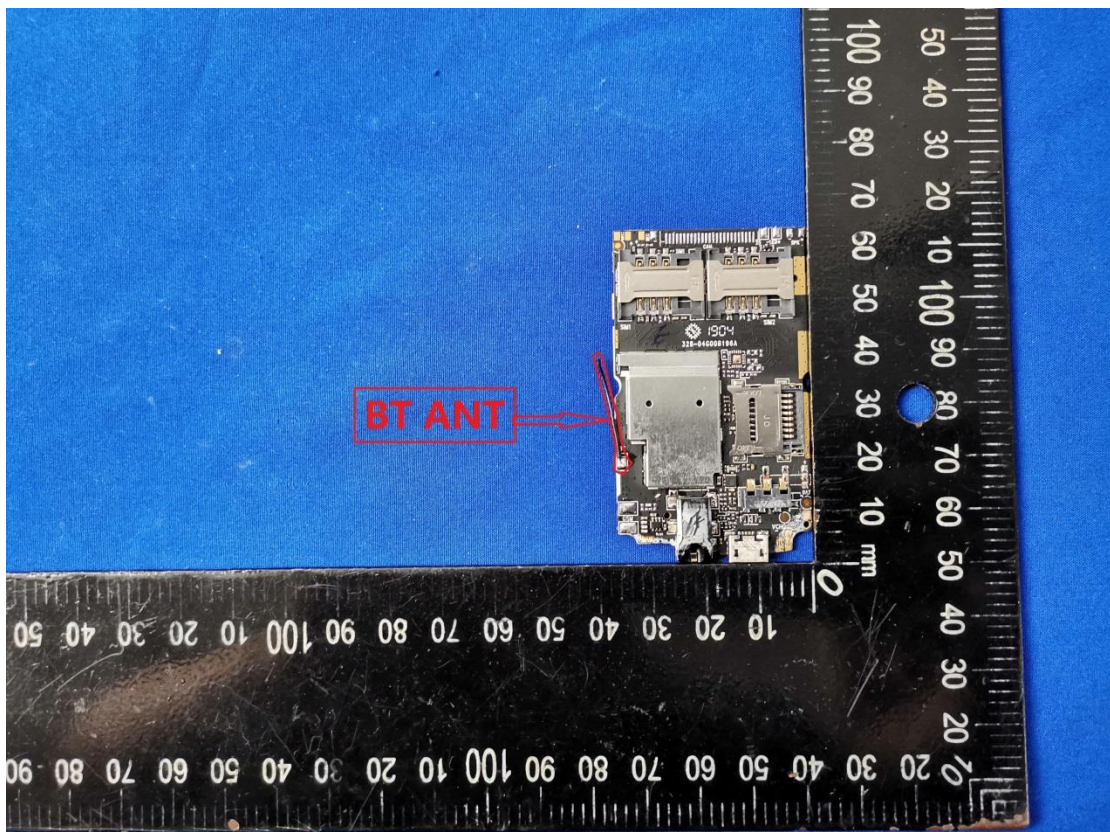

EUT Photos (Model: Z7)

EUT Antenna Locations

SAR Test Setup Photos

Head

Right Cheek

Right Tilted

Left Cheek

Left Tilted

Body

Front side (10mm)

Back side(10mm)