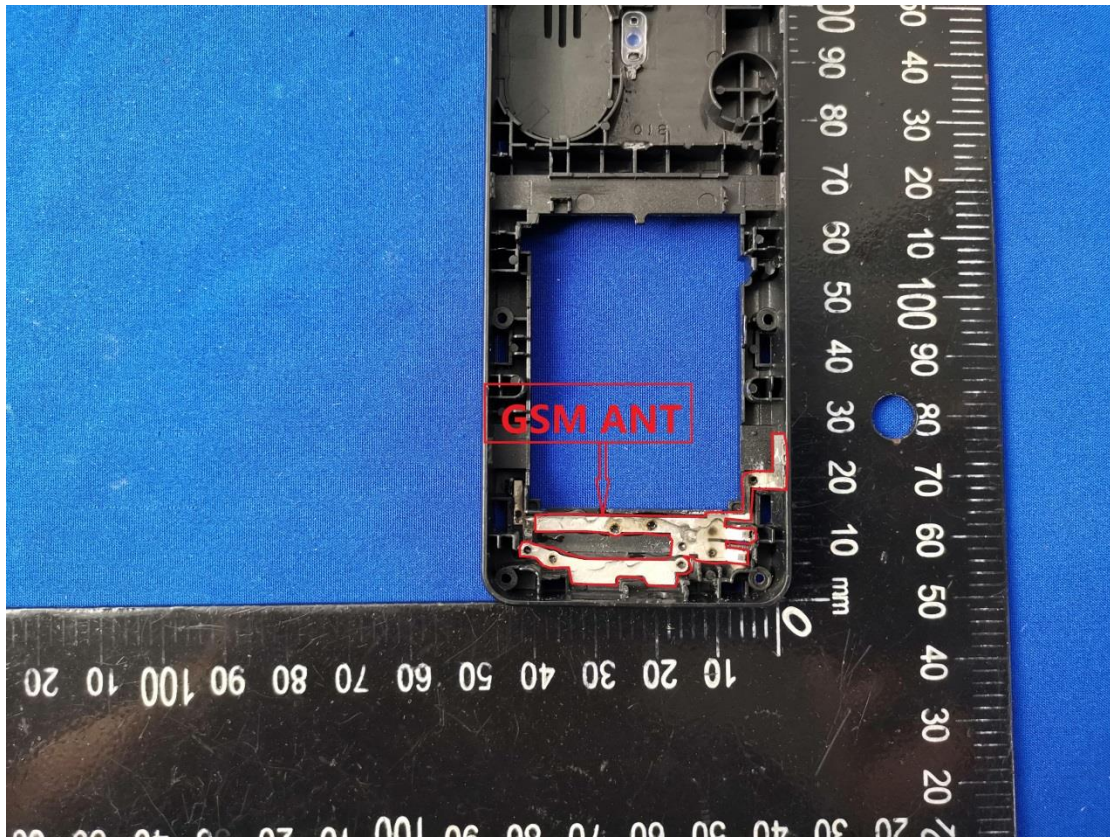

EUT Photos (Model: Z7)

EUT Antenna Locations

SAR Test Setup Photos

Head

Right Cheek

Right Tilted

Left Cheek

Left Tilted

Body

Front side (10mm)

Back side(10mm)