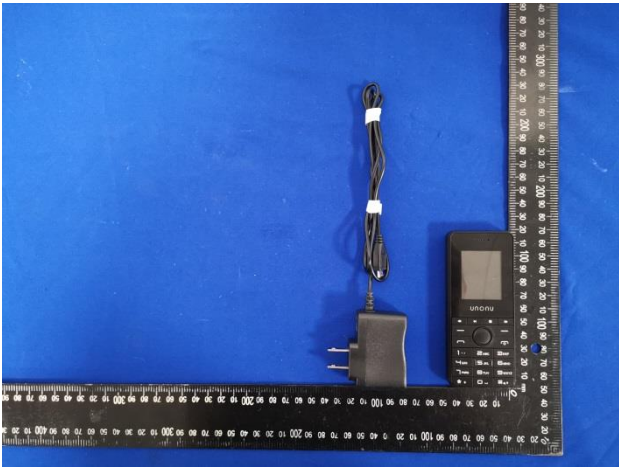

EUT Photos (Model: Z7)

EUT Antenna Locations

SAR Test Setup Photos

Head

Right Cheek

Right Tilted

Left Cheek

Left Tilted

Body

Front side (10mm)

Back side(10mm)