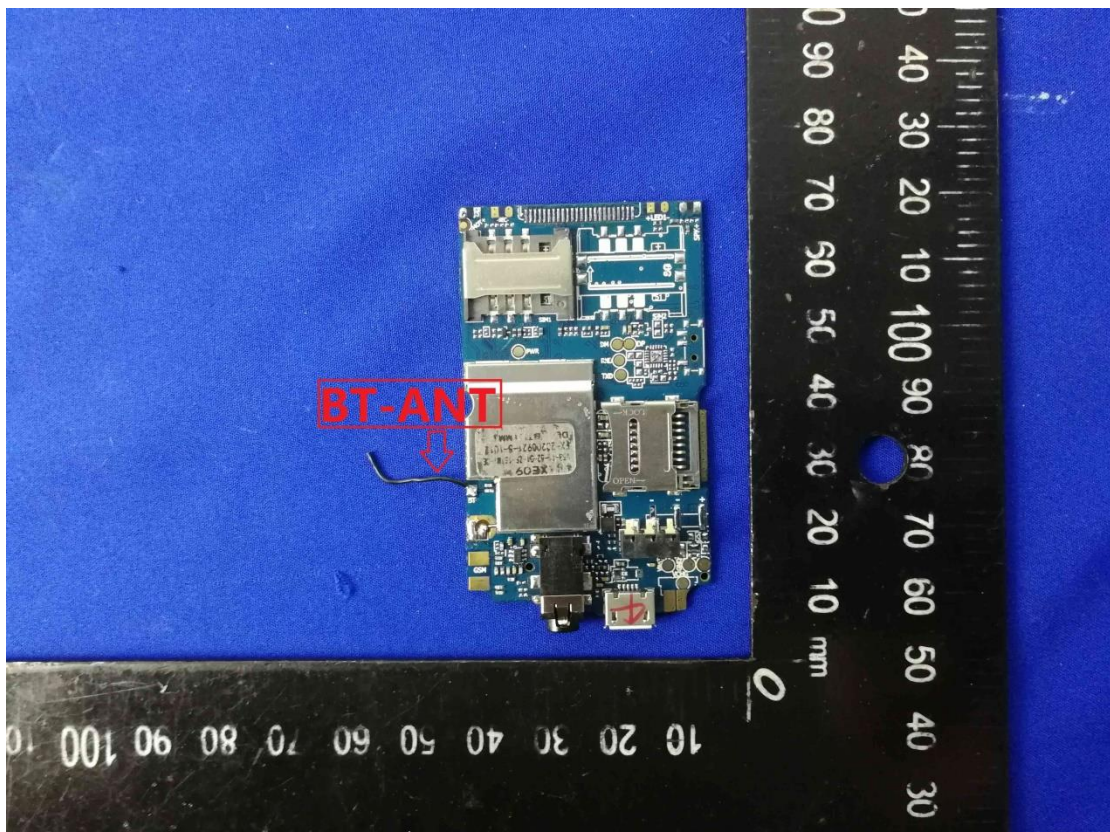

EUT Photos (Model: A8)

EUT Antenna Locations

SAR Test Setup Photos

Head

Right Cheek

Right Tilted

Left Cheek

Left Tilted

Body

Front side (10mm)

Back side(10mm)