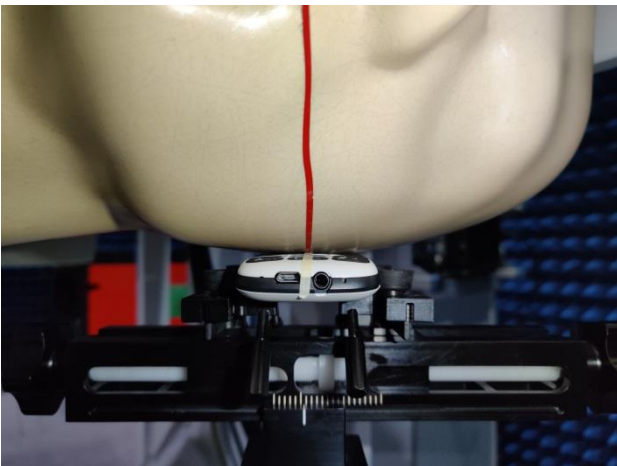

EUT Photos (Model: A8)

EUT Antenna Locations

SAR Test Setup Photos

Head

Right Cheek

Right Tilted

Left Cheek

Left Tilted

Body

Front side (10mm)

Back side(10mm)