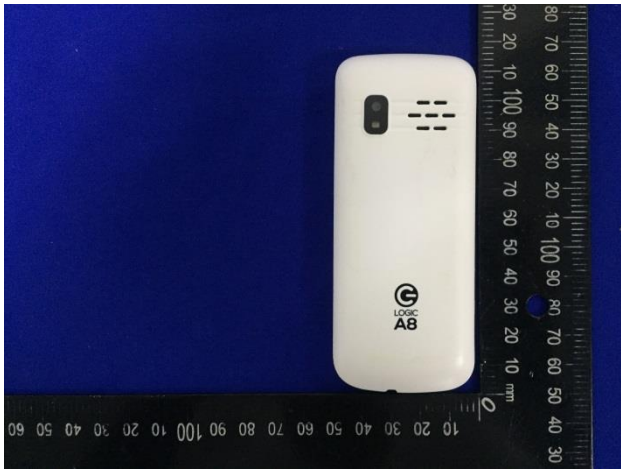

EUT Photos (Model: A8)

EUT Antenna Locations

SAR Test Setup Photos

Head

Right Cheek

Right Tilted

Left Cheek

Left Tilted

Body

Front side (10mm)

Back side(10mm)