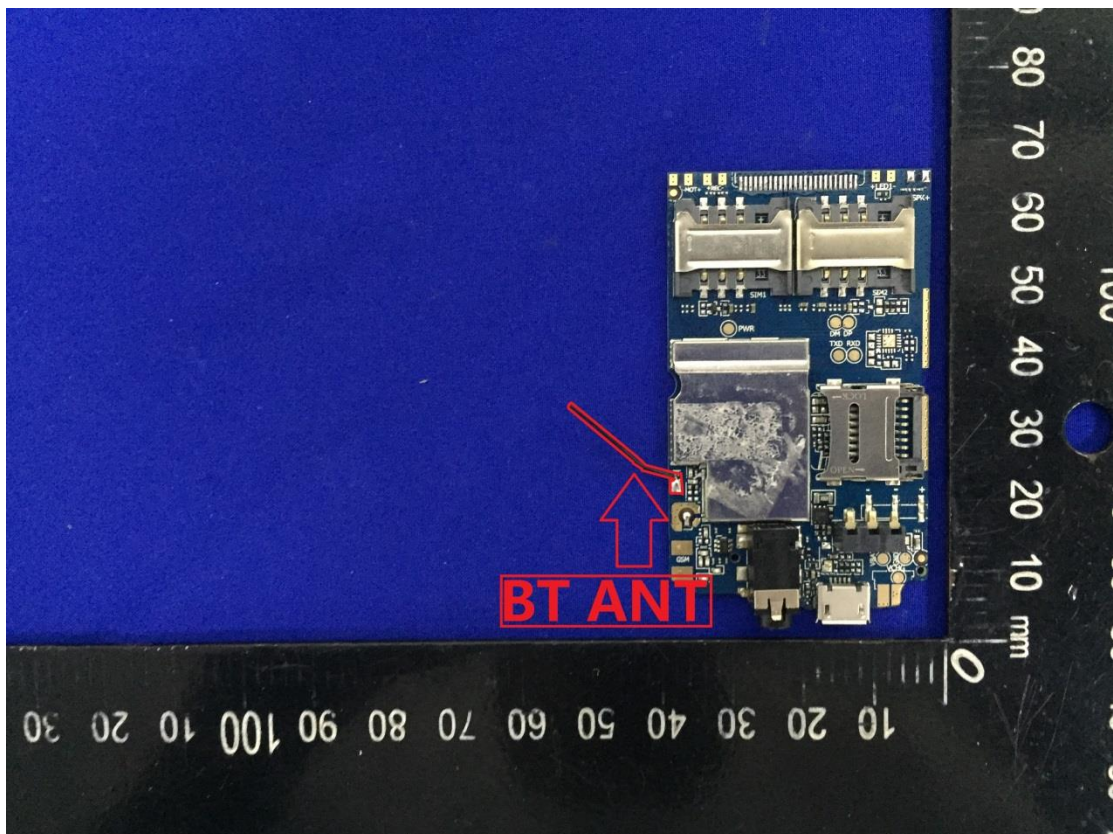

EUT Photos (Model: A8)

EUT Antenna Locations

SAR Test Setup Photos

Head

Right Cheek

Right Tilted

Left Cheek

Left Tilted

Body

Front side (10mm)

Back side(10mm)