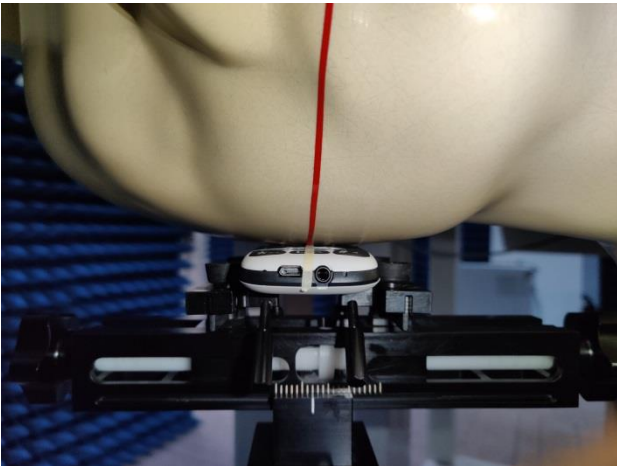

EUT Photos (Model: A8)

EUT Antenna Locations

SAR Test Setup Photos

Head

Right Cheek

Right Tilted

Left Cheek

Left Tilted

Body

Front side (10mm)

Back side(10mm)