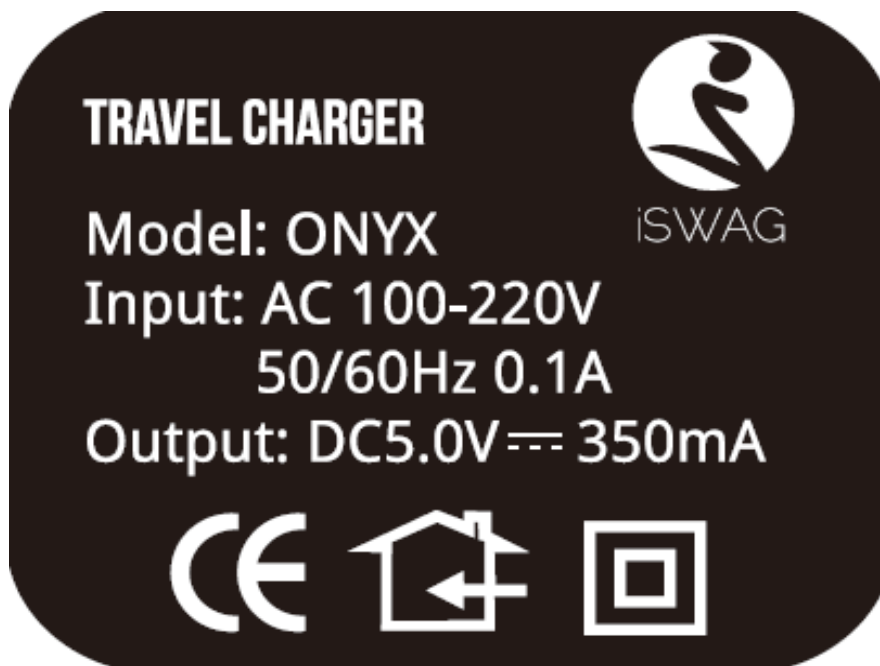

EUT – Right Side View

iSWAG Onyx, VOZ 181

EUT – All View

EUT – Front View

EUT – Rear View

EUT – Top View

EUT – Bottom View

EUT – Left Side View

EUT – Right Side View

EUT – Adapter 1 Label View

EUT – Adapter 2 Label View

EUT – Adapter 3 Label View

Travel Charger

Model: VOZ 181

Input: AC 100-220V
50/60Hz 0.1A

Output: DC5.0V  350mA