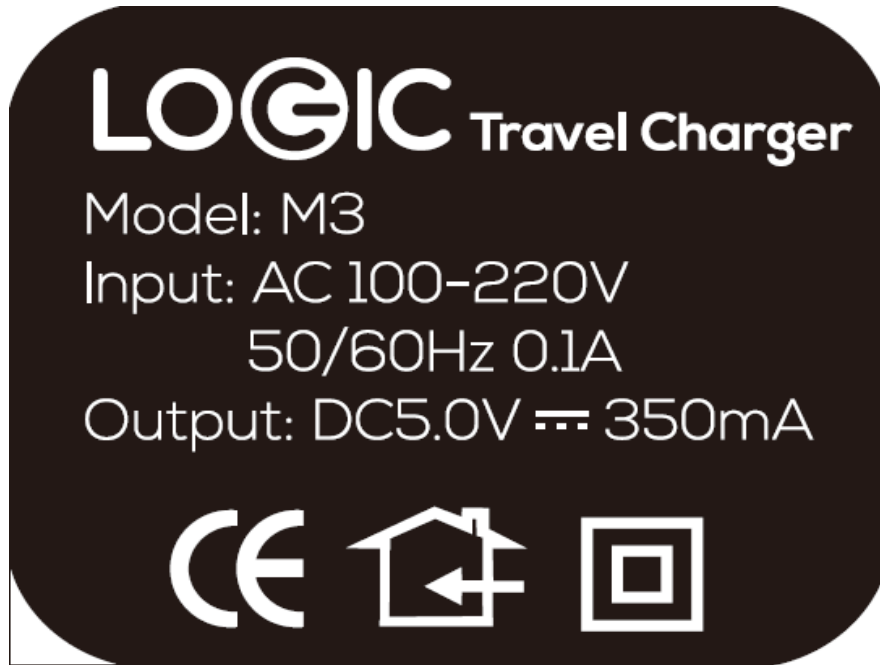

EUT – Right Side View

iSWAG Onyx, VOZ 181

EUT – All View

EUT – Front View

EUT – Rear View

EUT – Top View

EUT – Bottom View

EUT – Left Side View

EUT – Right Side View

EUT – Adapter 1 Label View

EUT – Adapter 2 Label View

EUT – Adapter 3 Label View

Travel Charger

Model: VOZ 181

Input: AC 100-220V
50/60Hz 0.1A

Output: DC5.0V  350mA