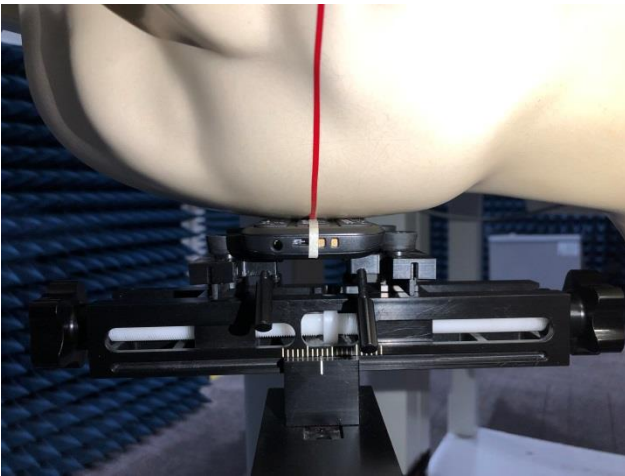

SAR Test Setup Photos

Head

Right Cheek