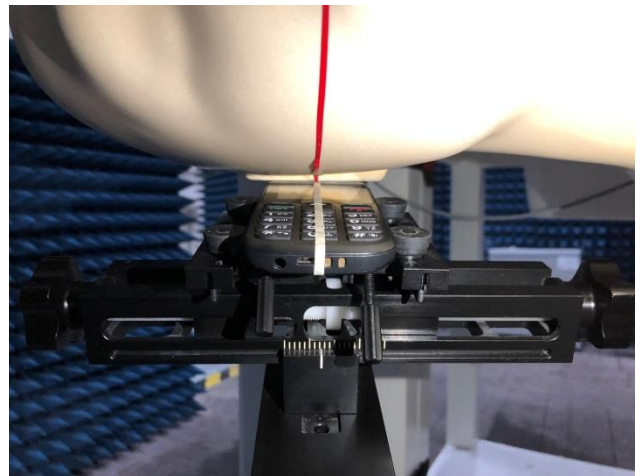

Right Tilted