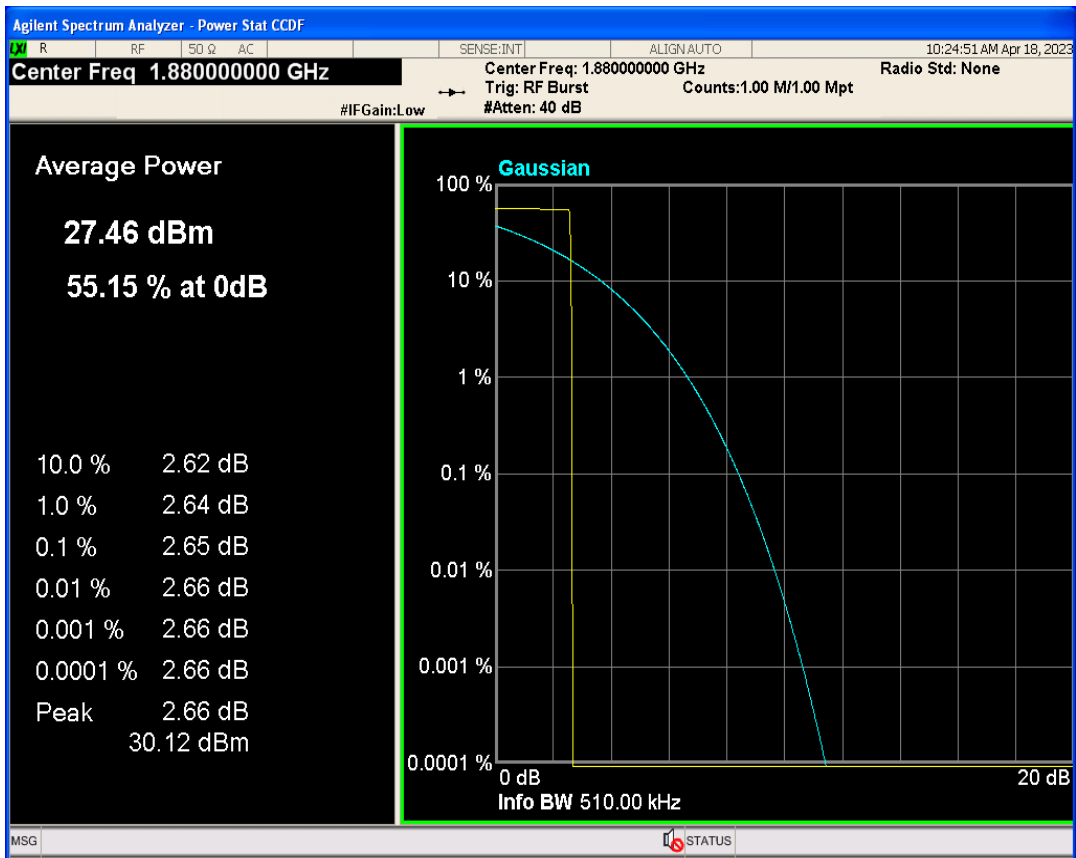

**Peak-to-Average Ratio**

Band	Channel	Frequency (MHz)	Result (dB)	high Limit (dB)	Verdict
GSM1900	512	1850.2	2.67	13	PASS
GSM1900	661	1880	2.65	13	PASS
GSM1900	810	1909.8	2.67	13	PASS
GSM850	128	824.2	2.65	13	PASS
GSM850	189	836.4	2.64	13	PASS
GSM850	251	848.8	2.66	13	PASS

GSM1900 Channel=512

GSM1900 Channel=810

GSM1900 Channel=661

GSM850 Channel=128

GSM850 Channel=189

GSM850 Channel=251

**Occupied bandwidth**

Band	Channel	Frequency (MHz)	99% OBW (kHz)	-26dB EBW (kHz)	Verdict
GSM1900	512	1850.2	252.755	310.939	PASS
GSM1900	661	1880	247.482	308.165	PASS
GSM1900	810	1909.8	250.679	315.276	PASS
GSM850	128	824.2	245.562	313.550	PASS
GSM850	189	836.4	252.427	318.433	PASS
GSM850	251	848.8	239.305	310.896	PASS