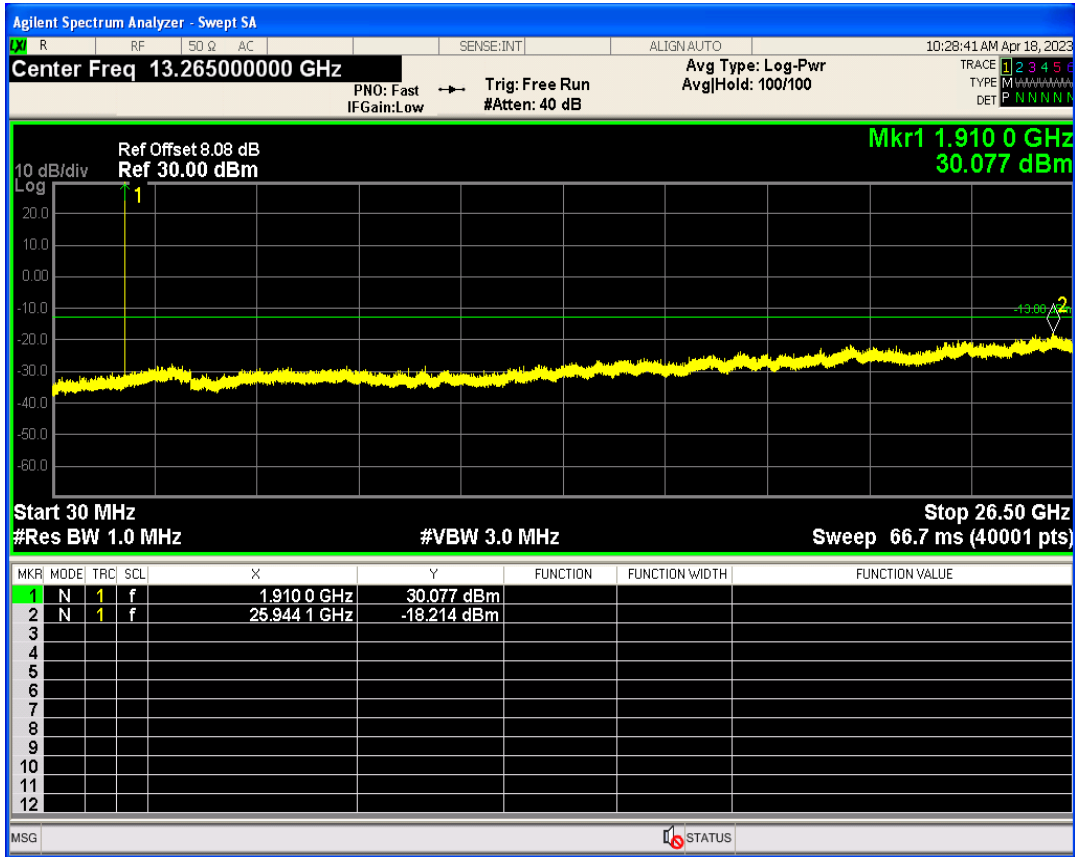

GSM1900 Channel=661

GSM1900 Channel=512

GSM1900 Channel=810

GSM850 Channel=189

GSM850 Channel=128

GSM850 Channel=251

**Band edge**

Band	Channel	Frequency (MHz)	Spur Freq (MHz)	Spur Level (dBm)	Limit (dBm)	Verdict
GSM1900	512	1850.2	1849.98	-29.20	-13	PASS
GSM1900	810	1909.8	1910.02	-28.94	-13	PASS
GSM850	128	824.2	823.98	-27.20	-13	PASS
GSM850	251	848.8	849.02	-25.33	-13	PASS

GSM1900 Channel=512

GSM1900 Channel=810

GSM850 Channel=128

GSM850 Channel=251

Out-of-band emissions

Band	Channel	Frequency (MHz)	Spur Freq (MHz)	Spur Level (dBm)	Limit (dBm)	Verdict
GSM1900	512	1850.2	25950.09	-18.24	-13	PASS
GSM1900	661	1880	26032.80	-18.29	-13	PASS
GSM1900	810	1909.8	25944.13	-18.21	-13	PASS
GSM850	128	824.2	26031.48	-20.97	-13	PASS
GSM850	189	836.4	26238.61	-20.56	-13	PASS
GSM850	251	848.8	25991.78	-20.40	-13	PASS

GSM1900 Channel=512

GSM1900 Channel=810

GSM1900 Channel=661

GSM850 Channel=251

GSM850 Channel=189

GSM850 Channel=128