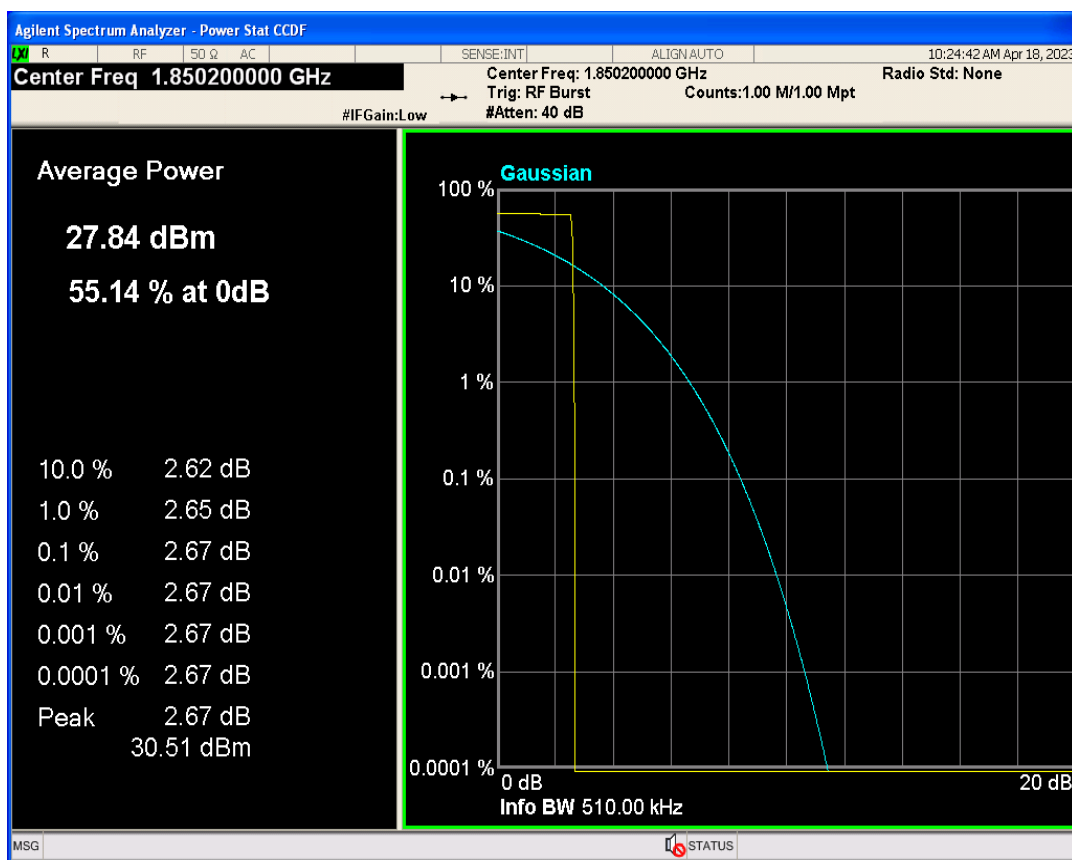

Conducted output power

Band	Channel	Frequency (MHz)	Power (dBm)	Verdict
GSM1900	512	1850.2	31.21	PASS
GSM1900	661	1880	30.99	PASS
GSM1900	810	1909.8	30.58	PASS
GSM850	128	824.2	31.90	PASS
GSM850	189	836.4	31.92	PASS
GSM850	251	848.8	31.67	PASS

Peak-to-Average Ratio

Band	Channel	Frequency (MHz)	Result (dB)	high Limit (dB)	Verdict
GSM1900	512	1850.2	2.67	13	PASS
GSM1900	661	1880	2.65	13	PASS
GSM1900	810	1909.8	2.67	13	PASS
GSM850	128	824.2	2.65	13	PASS
GSM850	189	836.4	2.64	13	PASS
GSM850	251	848.8	2.66	13	PASS

GSM1900 Channel=512