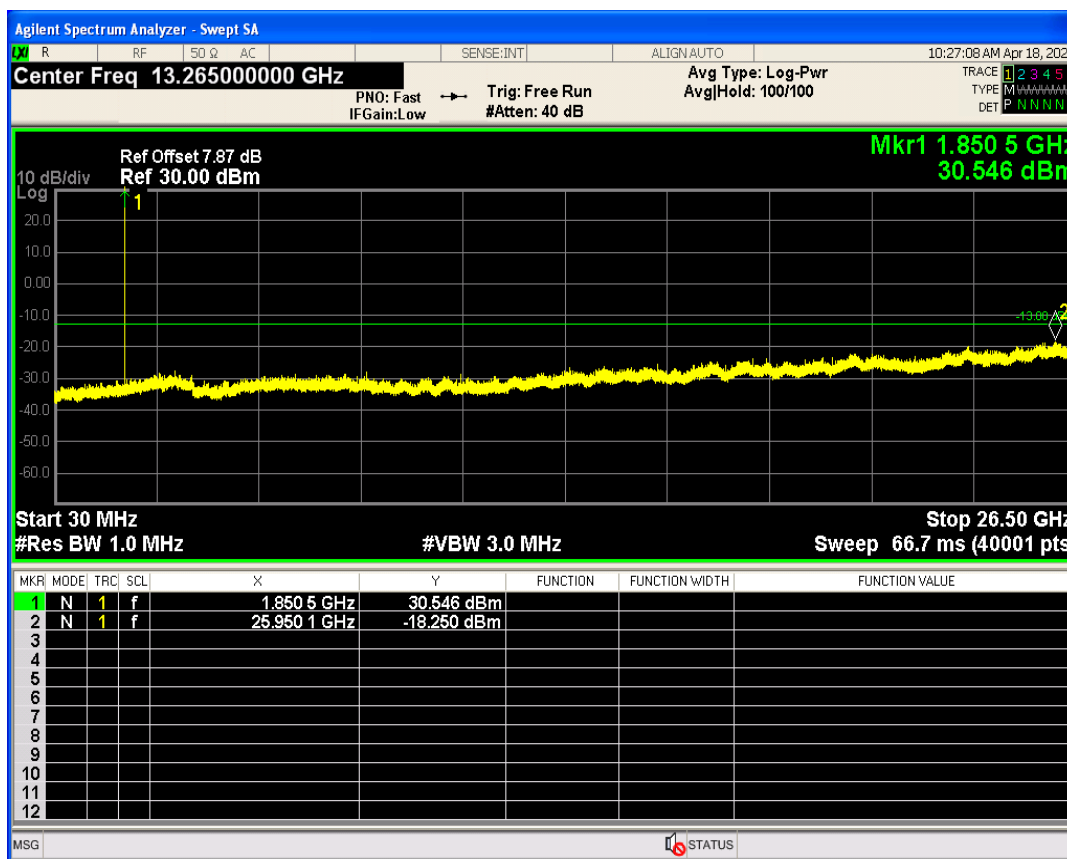

GSM1900 Channel=661

GSM1900 Channel=512

GSM1900 Channel=810

GSM850 Channel=189

GSM850 Channel=128

GSM850 Channel=251

**Band edge**

Band	Channel	Frequency (MHz)	Spur Freq (MHz)	Spur Level (dBm)	Limit (dBm)	Verdict
GSM1900	512	1850.2	1849.98	-29.20	-13	PASS
GSM1900	810	1909.8	1910.02	-28.94	-13	PASS
GSM850	128	824.2	823.98	-27.20	-13	PASS
GSM850	251	848.8	849.02	-25.33	-13	PASS

GSM1900 Channel=512

GSM1900 Channel=810

GSM850 Channel=128

GSM850 Channel=251

Out-of-band emissions

Band	Channel	Frequency (MHz)	Spur Freq (MHz)	Spur Level (dBm)	Limit (dBm)	Verdict
GSM1900	512	1850.2	25950.09	-18.24	-13	PASS
GSM1900	661	1880	26032.80	-18.29	-13	PASS
GSM1900	810	1909.8	25944.13	-18.21	-13	PASS
GSM850	128	824.2	26031.48	-20.97	-13	PASS
GSM850	189	836.4	26238.61	-20.56	-13	PASS
GSM850	251	848.8	25991.78	-20.40	-13	PASS

GSM1900 Channel=512

GSM1900 Channel=810

GSM1900 Channel=661

GSM850 Channel=251

GSM850 Channel=189

GSM850 Channel=128