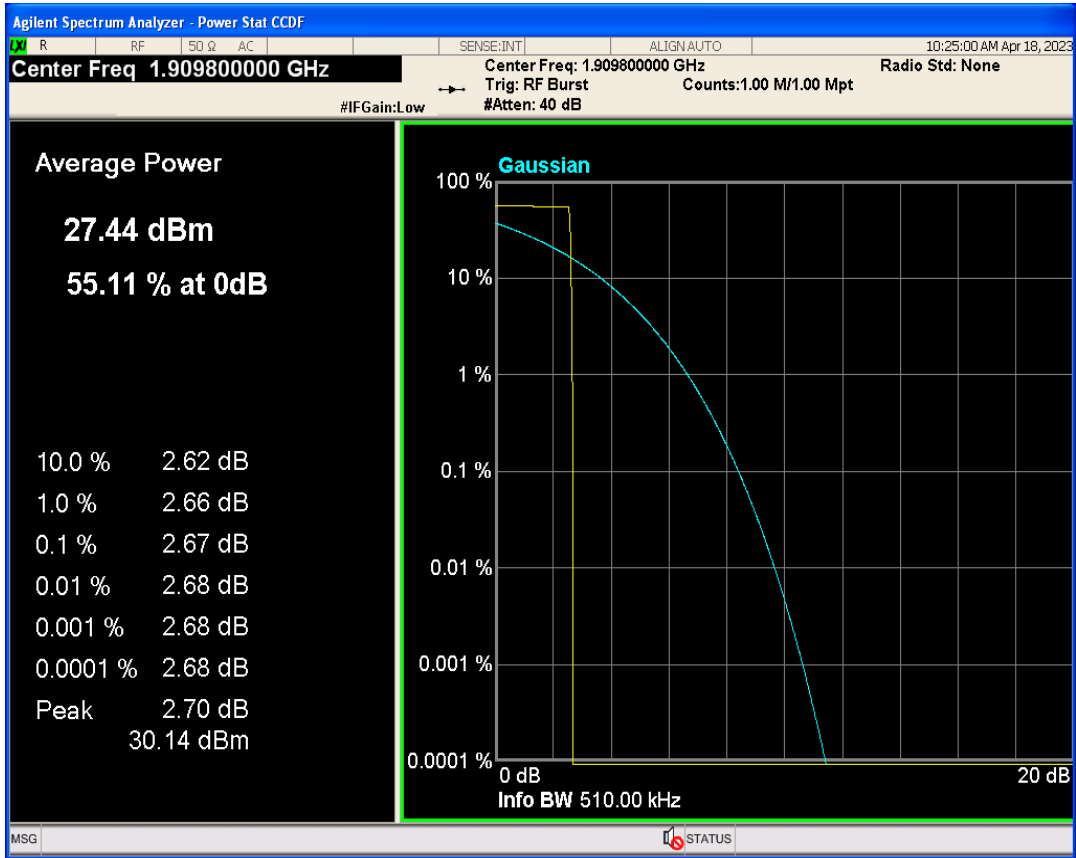

GSM1900 Channel=810