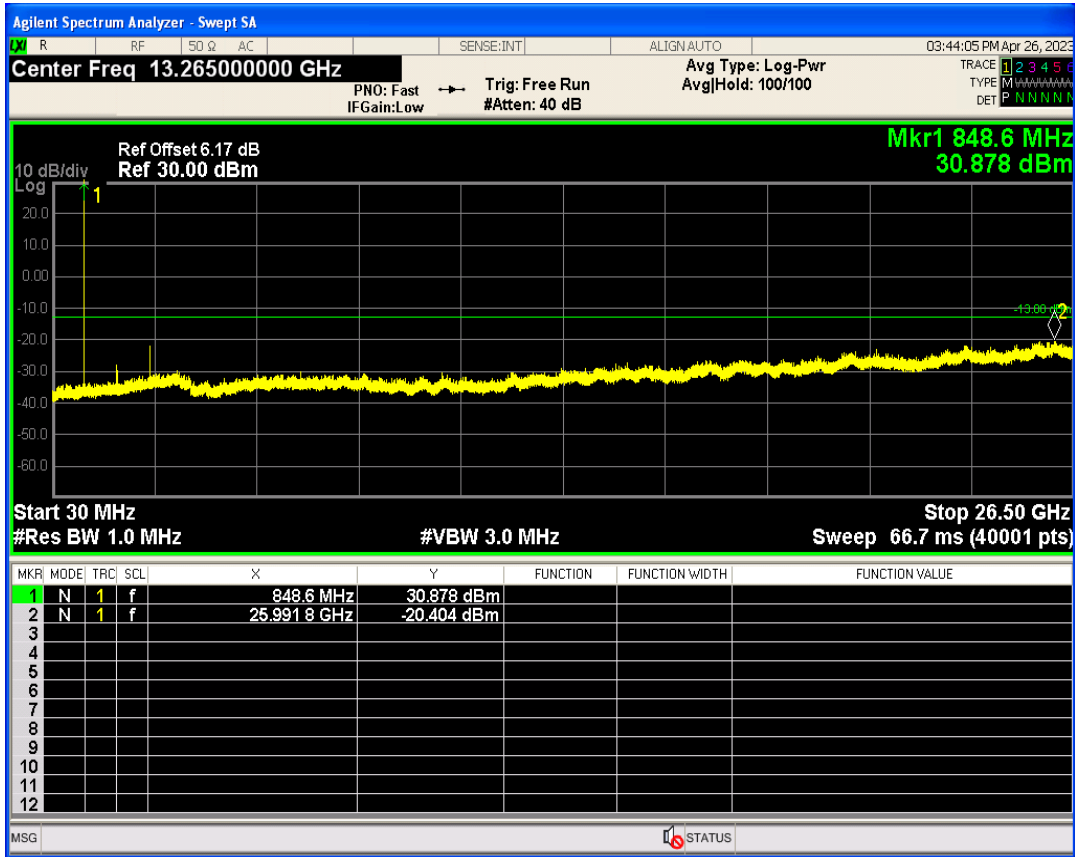

GSM1900 Channel=512

GSM1900 Channel=810

GSM850 Channel=128

GSM850 Channel=251

Out-of-band emissions

Band	Channel	Frequency (MHz)	Spur Freq (MHz)	Spur Level (dBm)	Limit (dBm)	Verdict
GSM1900	512	1850.2	25950.09	-18.24	-13	PASS
GSM1900	661	1880	26032.80	-18.29	-13	PASS
GSM1900	810	1909.8	25944.13	-18.21	-13	PASS
GSM850	128	824.2	26031.48	-20.97	-13	PASS
GSM850	189	836.4	26238.61	-20.56	-13	PASS
GSM850	251	848.8	25991.78	-20.40	-13	PASS

GSM1900 Channel=512

GSM1900 Channel=810

GSM1900 Channel=661

GSM850 Channel=251

GSM850 Channel=189

GSM850 Channel=128