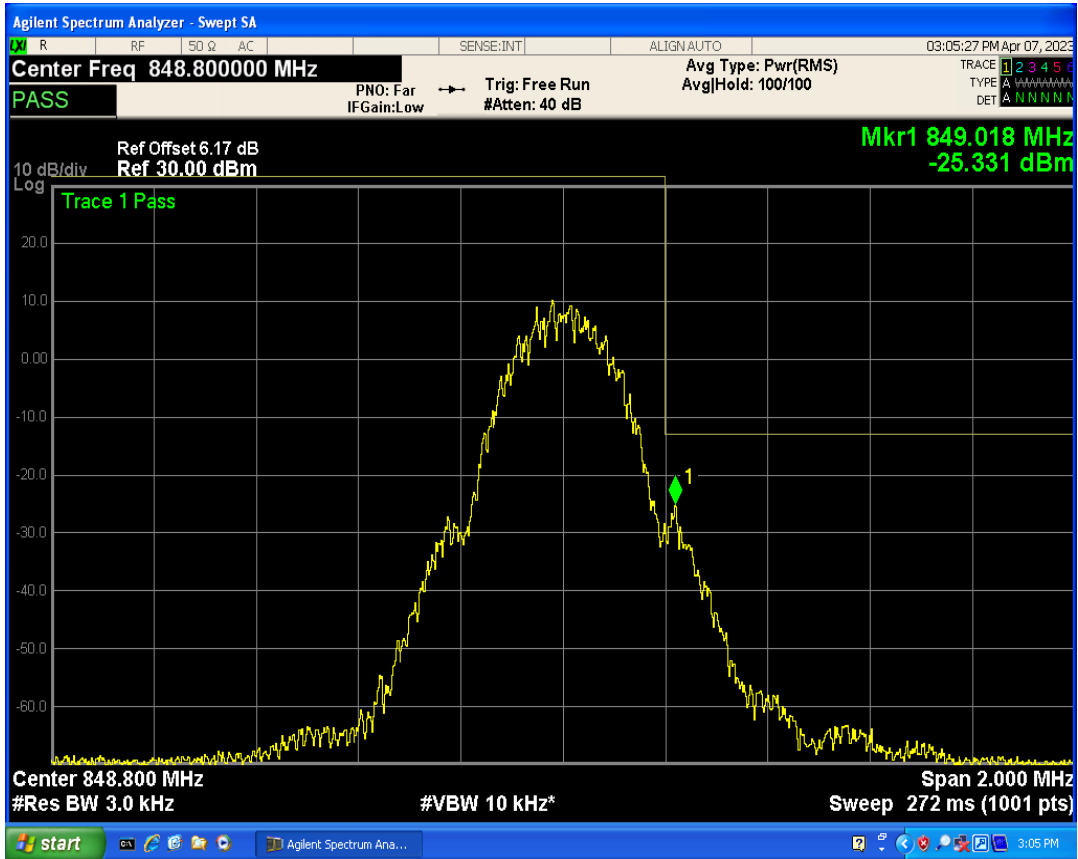

GSM1900 Channel=661

GSM1900 Channel=512

GSM1900 Channel=810

GSM850 Channel=189

GSM850 Channel=128

GSM850 Channel=251

**Band edge**

Band	Channel	Frequency (MHz)	Spur Freq (MHz)	Spur Level (dBm)	Limit (dBm)	Verdict
GSM1900	512	1850.2	1849.98	-29.20	-13	PASS
GSM1900	810	1909.8	1910.02	-28.94	-13	PASS
GSM850	128	824.2	823.98	-27.20	-13	PASS
GSM850	251	848.8	849.02	-25.33	-13	PASS

GSM1900 Channel=512

GSM1900 Channel=810

GSM850 Channel=128

GSM850 Channel=251

Out-of-band emissions

Band	Channel	Frequency (MHz)	Spur Freq (MHz)	Spur Level (dBm)	Limit (dBm)	Verdict
GSM1900	512	1850.2	25950.09	-18.24	-13	PASS
GSM1900	661	1880	26032.80	-18.29	-13	PASS
GSM1900	810	1909.8	25944.13	-18.21	-13	PASS
GSM850	128	824.2	26031.48	-20.97	-13	PASS
GSM850	189	836.4	26238.61	-20.56	-13	PASS
GSM850	251	848.8	25991.78	-20.40	-13	PASS

GSM1900 Channel=512

GSM1900 Channel=810

GSM1900 Channel=661

GSM850 Channel=251

GSM850 Channel=189

GSM850 Channel=128