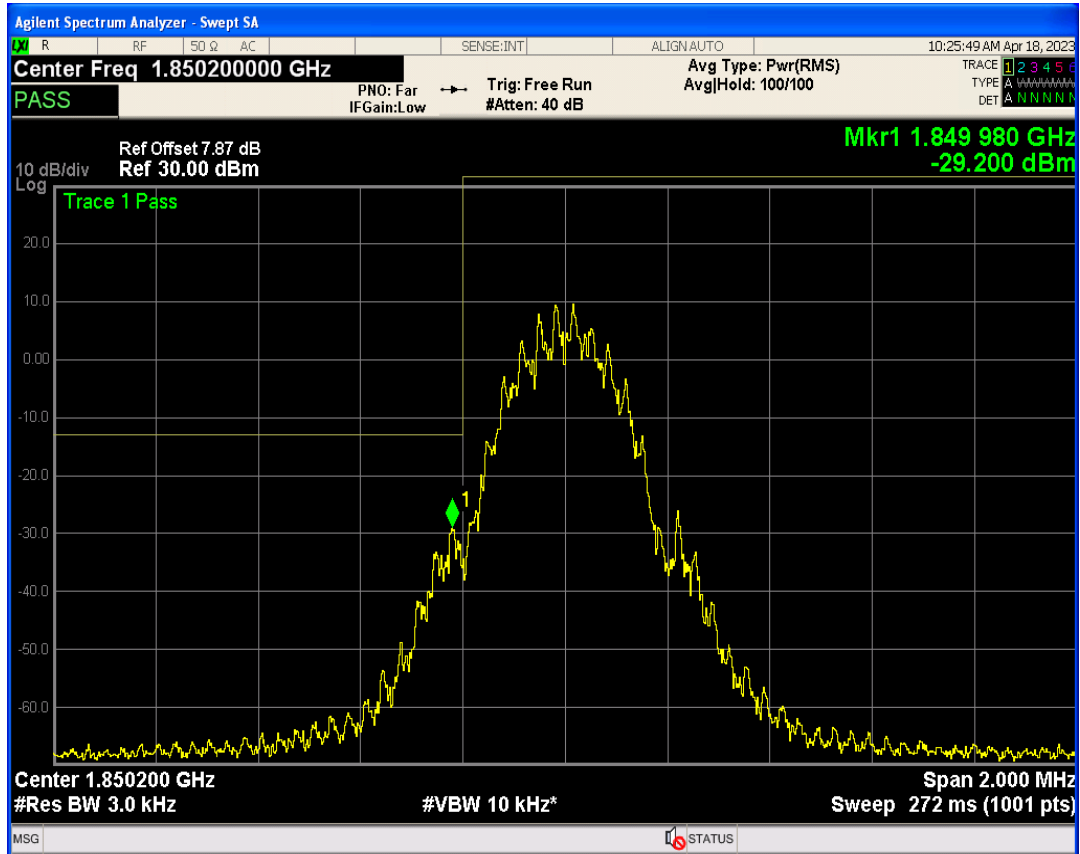

GSM1900 Channel=661

GSM1900 Channel=512

GSM1900 Channel=810

GSM850 Channel=189

GSM850 Channel=128

GSM850 Channel=251

**Band edge**

Band	Channel	Frequency (MHz)	Spur Freq (MHz)	Spur Level (dBm)	Limit (dBm)	Verdict
GSM1900	512	1850.2	1849.98	-29.20	-13	PASS
GSM1900	810	1909.8	1910.02	-28.94	-13	PASS
GSM850	128	824.2	823.98	-27.20	-13	PASS
GSM850	251	848.8	849.02	-25.33	-13	PASS

GSM1900 Channel=512

GSM1900 Channel=810

GSM850 Channel=128

GSM850 Channel=251

Out-of-band emissions

Band	Channel	Frequency (MHz)	Spur Freq (MHz)	Spur Level (dBm)	Limit (dBm)	Verdict
GSM1900	512	1850.2	25950.09	-18.24	-13	PASS
GSM1900	661	1880	26032.80	-18.29	-13	PASS
GSM1900	810	1909.8	25944.13	-18.21	-13	PASS
GSM850	128	824.2	26031.48	-20.97	-13	PASS
GSM850	189	836.4	26238.61	-20.56	-13	PASS
GSM850	251	848.8	25991.78	-20.40	-13	PASS