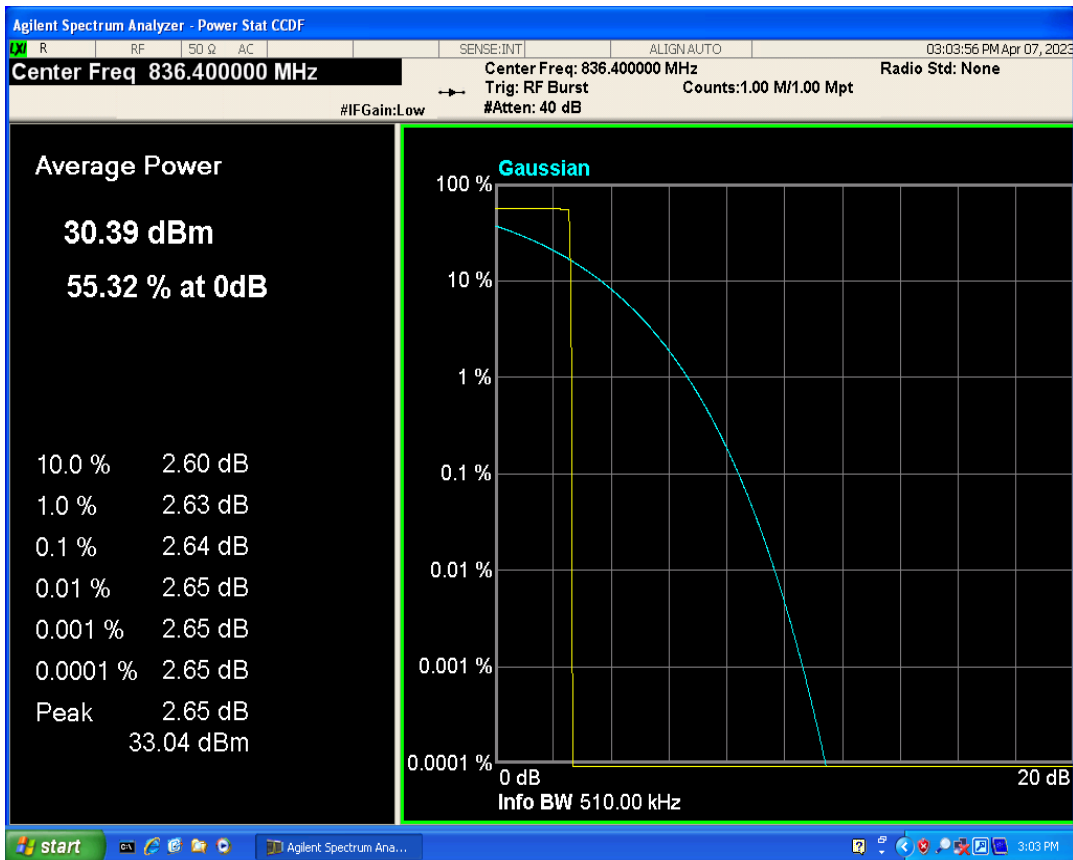

GSM1900 Channel=512

GSM1900 Channel=810

GSM1900 Channel=661

GSM850 Channel=128

GSM850 Channel=189

GSM850 Channel=251

**Occupied bandwidth**

Band	Channel	Frequency (MHz)	99% OBW (kHz)	-26dB EBW (kHz)	Verdict
GSM1900	512	1850.2	252.755	310.939	PASS
GSM1900	661	1880	247.482	308.165	PASS
GSM1900	810	1909.8	250.679	315.276	PASS
GSM850	128	824.2	245.562	313.550	PASS
GSM850	189	836.4	252.427	318.433	PASS
GSM850	251	848.8	239.305	310.896	PASS

GSM1900 Channel=661

GSM1900 Channel=512

GSM1900 Channel=810

GSM850 Channel=189

GSM850 Channel=128

GSM850 Channel=251

**Band edge**

Band	Channel	Frequency (MHz)	Spur Freq (MHz)	Spur Level (dBm)	Limit (dBm)	Verdict
GSM1900	512	1850.2	1849.98	-29.20	-13	PASS
GSM1900	810	1909.8	1910.02	-28.94	-13	PASS
GSM850	128	824.2	823.98	-27.20	-13	PASS
GSM850	251	848.8	849.02	-25.33	-13	PASS