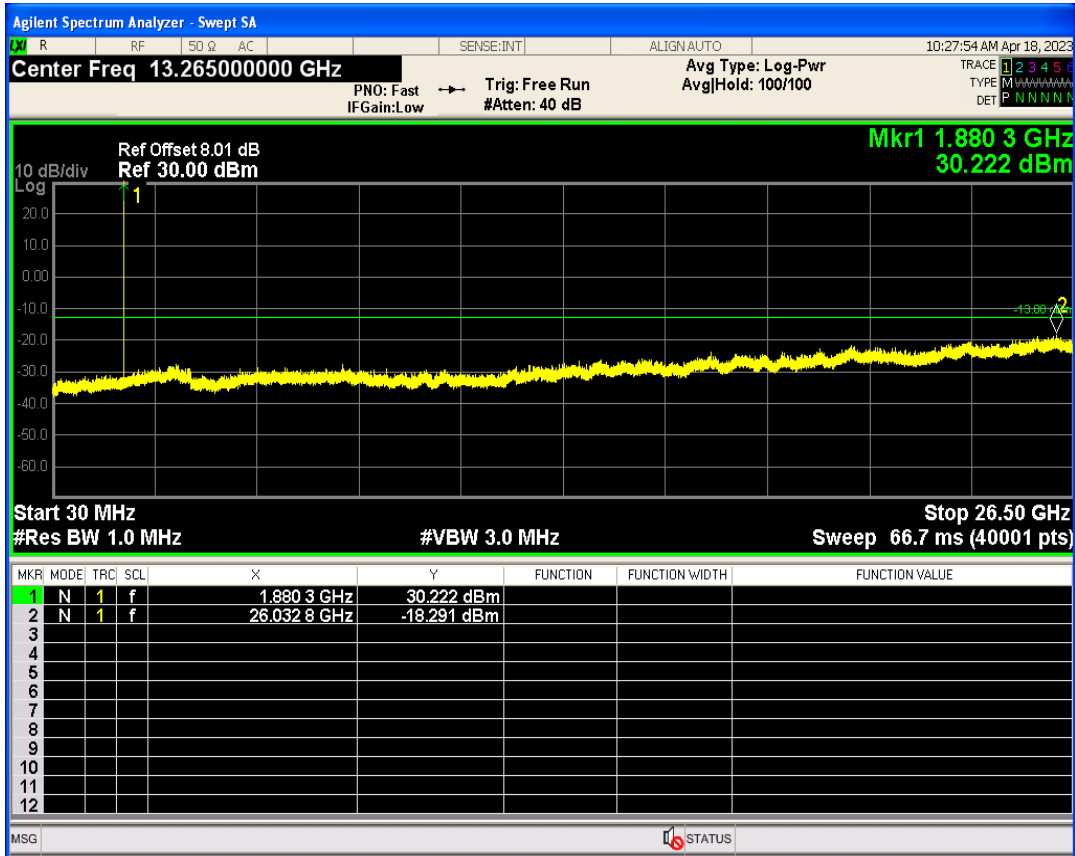

GSM1900 Channel=661

GSM1900 Channel=512

GSM1900 Channel=810

GSM850 Channel=189

GSM850 Channel=128

GSM850 Channel=251

**Band edge**

Band	Channel	Frequency (MHz)	Spur Freq (MHz)	Spur Level (dBm)	Limit (dBm)	Verdict
GSM1900	512	1850.2	1849.98	-29.20	-13	PASS
GSM1900	810	1909.8	1910.02	-28.94	-13	PASS
GSM850	128	824.2	823.98	-27.20	-13	PASS
GSM850	251	848.8	849.02	-25.33	-13	PASS

GSM1900 Channel=512

GSM1900 Channel=810

GSM850 Channel=128

GSM850 Channel=251

Out-of-band emissions

Band	Channel	Frequency (MHz)	Spur Freq (MHz)	Spur Level (dBm)	Limit (dBm)	Verdict
GSM1900	512	1850.2	25950.09	-18.24	-13	PASS
GSM1900	661	1880	26032.80	-18.29	-13	PASS
GSM1900	810	1909.8	25944.13	-18.21	-13	PASS
GSM850	128	824.2	26031.48	-20.97	-13	PASS
GSM850	189	836.4	26238.61	-20.56	-13	PASS
GSM850	251	848.8	25991.78	-20.40	-13	PASS

GSM1900 Channel=512

GSM1900 Channel=810

GSM1900 Channel=661

GSM850 Channel=251

GSM850 Channel=189

GSM850 Channel=128