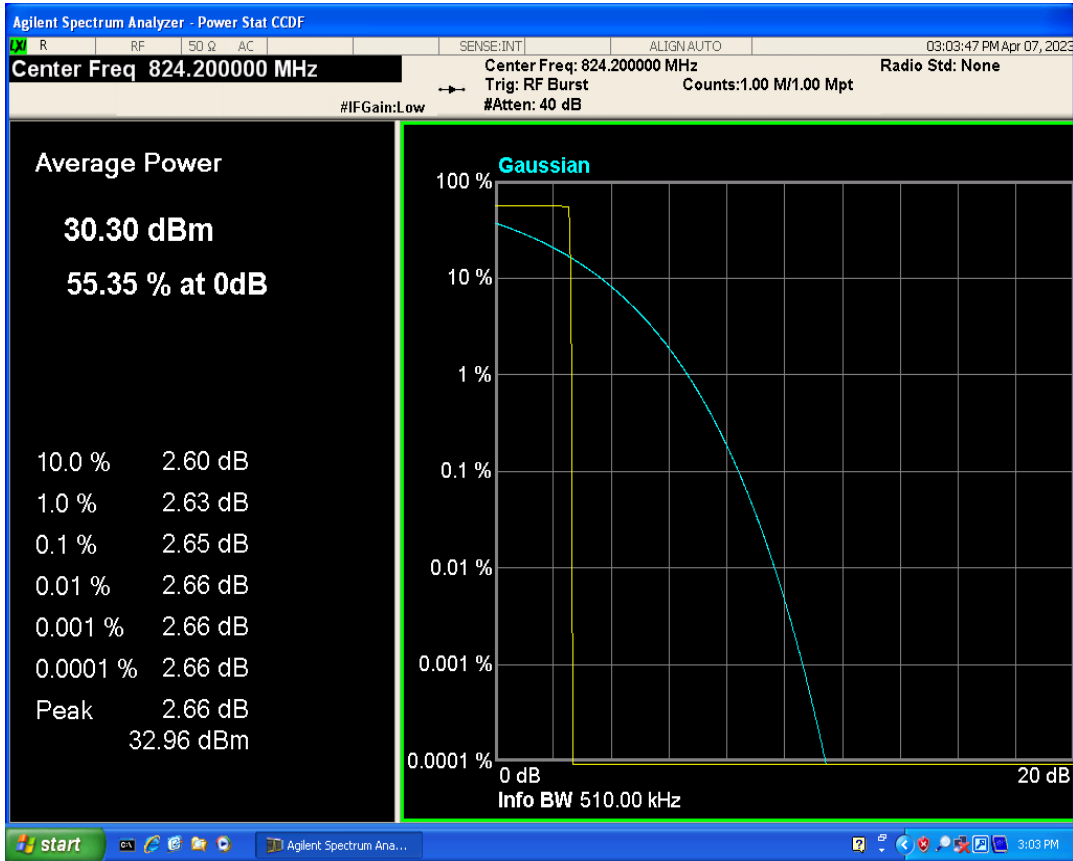

GSM1900 Channel=512

GSM1900 Channel=810

GSM1900 Channel=661

GSM850 Channel=128

GSM850 Channel=189

GSM850 Channel=251

**Occupied bandwidth**

Band	Channel	Frequency (MHz)	99% OBW (kHz)	-26dB EBW (kHz)	Verdict
GSM1900	512	1850.2	252.755	310.939	PASS
GSM1900	661	1880	247.482	308.165	PASS
GSM1900	810	1909.8	250.679	315.276	PASS
GSM850	128	824.2	245.562	313.550	PASS
GSM850	189	836.4	252.427	318.433	PASS
GSM850	251	848.8	239.305	310.896	PASS

GSM1900 Channel=661

GSM1900 Channel=512

GSM1900 Channel=810

GSM850 Channel=189

GSM850 Channel=128

GSM850 Channel=251

**Band edge**

Band	Channel	Frequency (MHz)	Spur Freq (MHz)	Spur Level (dBm)	Limit (dBm)	Verdict
GSM1900	512	1850.2	1849.98	-29.20	-13	PASS
GSM1900	810	1909.8	1910.02	-28.94	-13	PASS
GSM850	128	824.2	823.98	-27.20	-13	PASS
GSM850	251	848.8	849.02	-25.33	-13	PASS