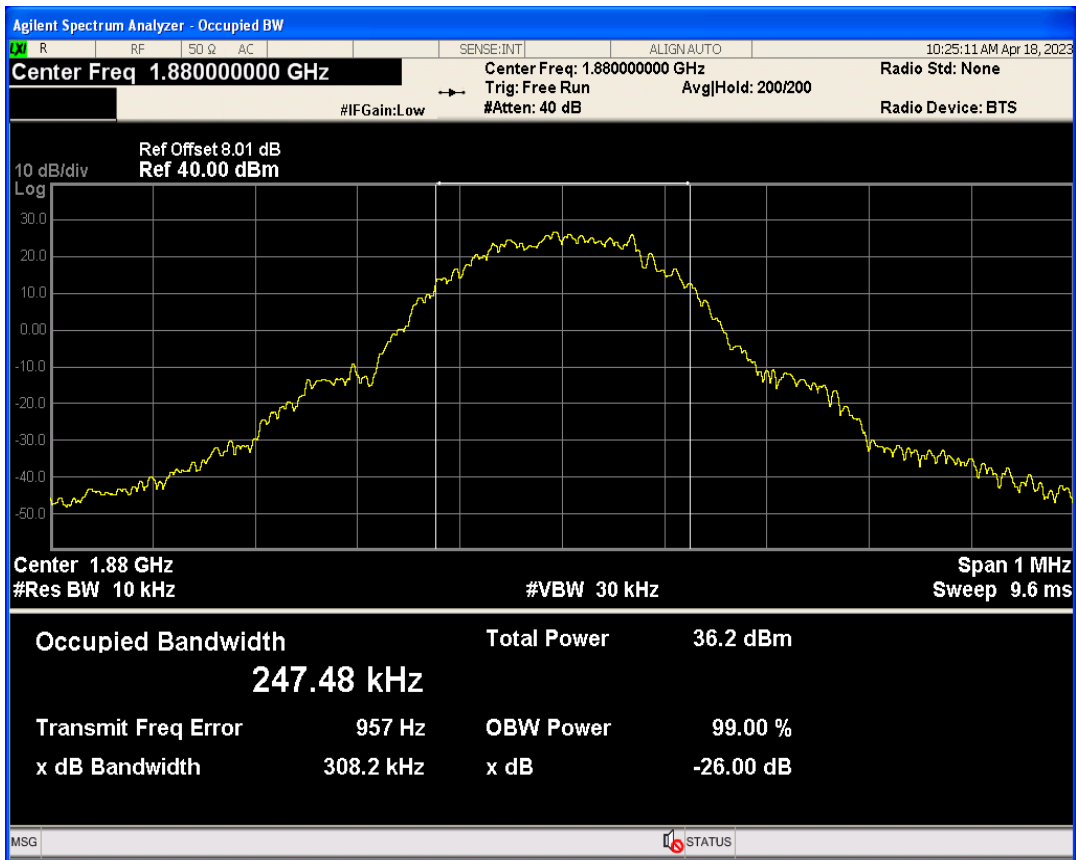

GSM1900 Channel=512

GSM1900 Channel=810

GSM1900 Channel=661

GSM850 Channel=128

GSM850 Channel=189

GSM850 Channel=251

**Occupied bandwidth**

Band	Channel	Frequency (MHz)	99% OBW (kHz)	-26dB EBW (kHz)	Verdict
GSM1900	512	1850.2	252.755	310.939	PASS
GSM1900	661	1880	247.482	308.165	PASS
GSM1900	810	1909.8	250.679	315.276	PASS
GSM850	128	824.2	245.562	313.550	PASS
GSM850	189	836.4	252.427	318.433	PASS
GSM850	251	848.8	239.305	310.896	PASS

GSM1900 Channel=661

GSM1900 Channel=512

GSM1900 Channel=810

GSM850 Channel=189

GSM850 Channel=128

GSM850 Channel=251

**Band edge**

Band	Channel	Frequency (MHz)	Spur Freq (MHz)	Spur Level (dBm)	Limit (dBm)	Verdict
GSM1900	512	1850.2	1849.98	-29.20	-13	PASS
GSM1900	810	1909.8	1910.02	-28.94	-13	PASS
GSM850	128	824.2	823.98	-27.20	-13	PASS
GSM850	251	848.8	849.02	-25.33	-13	PASS