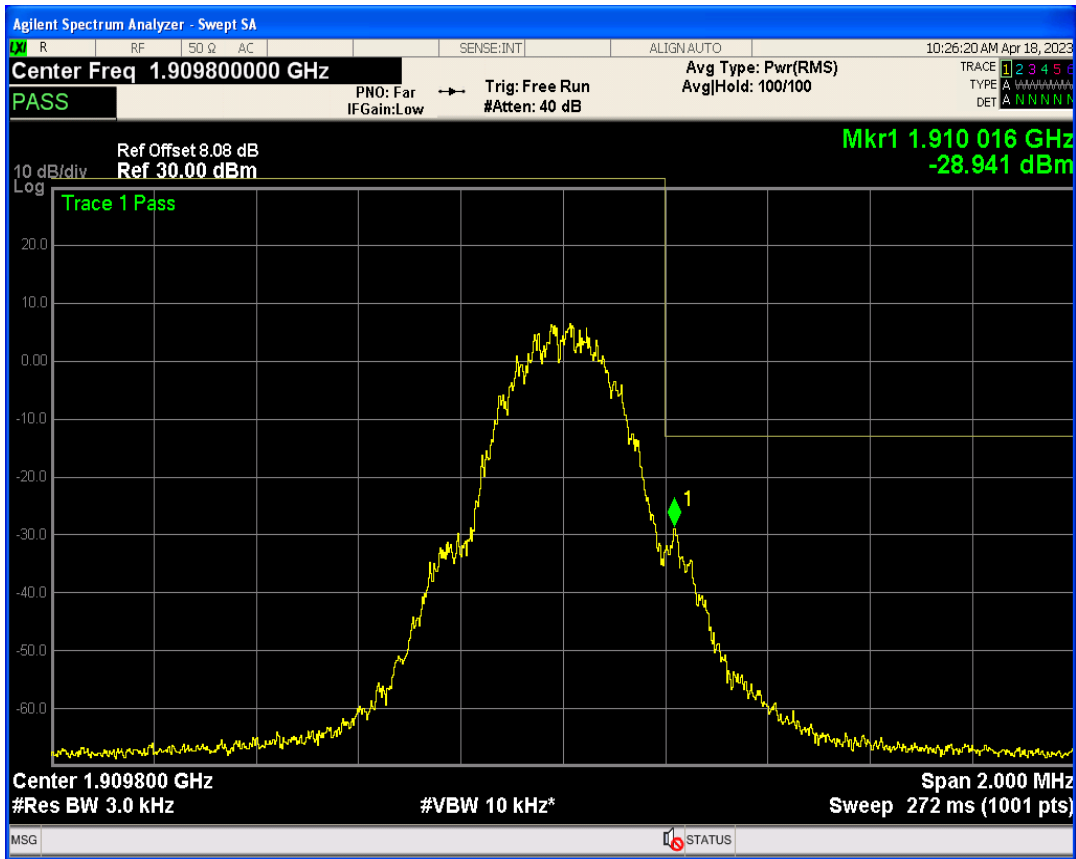

GSM1900 Channel=661

GSM1900 Channel=512

GSM1900 Channel=810

GSM850 Channel=189

GSM850 Channel=128

GSM850 Channel=251

**Band edge**

Band	Channel	Frequency (MHz)	Spur Freq (MHz)	Spur Level (dBm)	Limit (dBm)	Verdict
GSM1900	512	1850.2	1849.98	-29.20	-13	PASS
GSM1900	810	1909.8	1910.02	-28.94	-13	PASS
GSM850	128	824.2	823.98	-27.20	-13	PASS
GSM850	251	848.8	849.02	-25.33	-13	PASS

GSM1900 Channel=512

GSM1900 Channel=810

GSM850 Channel=128

GSM850 Channel=251

Out-of-band emissions

Band	Channel	Frequency (MHz)	Spur Freq (MHz)	Spur Level (dBm)	Limit (dBm)	Verdict
GSM1900	512	1850.2	25950.09	-18.24	-13	PASS
GSM1900	661	1880	26032.80	-18.29	-13	PASS
GSM1900	810	1909.8	25944.13	-18.21	-13	PASS
GSM850	128	824.2	26031.48	-20.97	-13	PASS
GSM850	189	836.4	26238.61	-20.56	-13	PASS
GSM850	251	848.8	25991.78	-20.40	-13	PASS