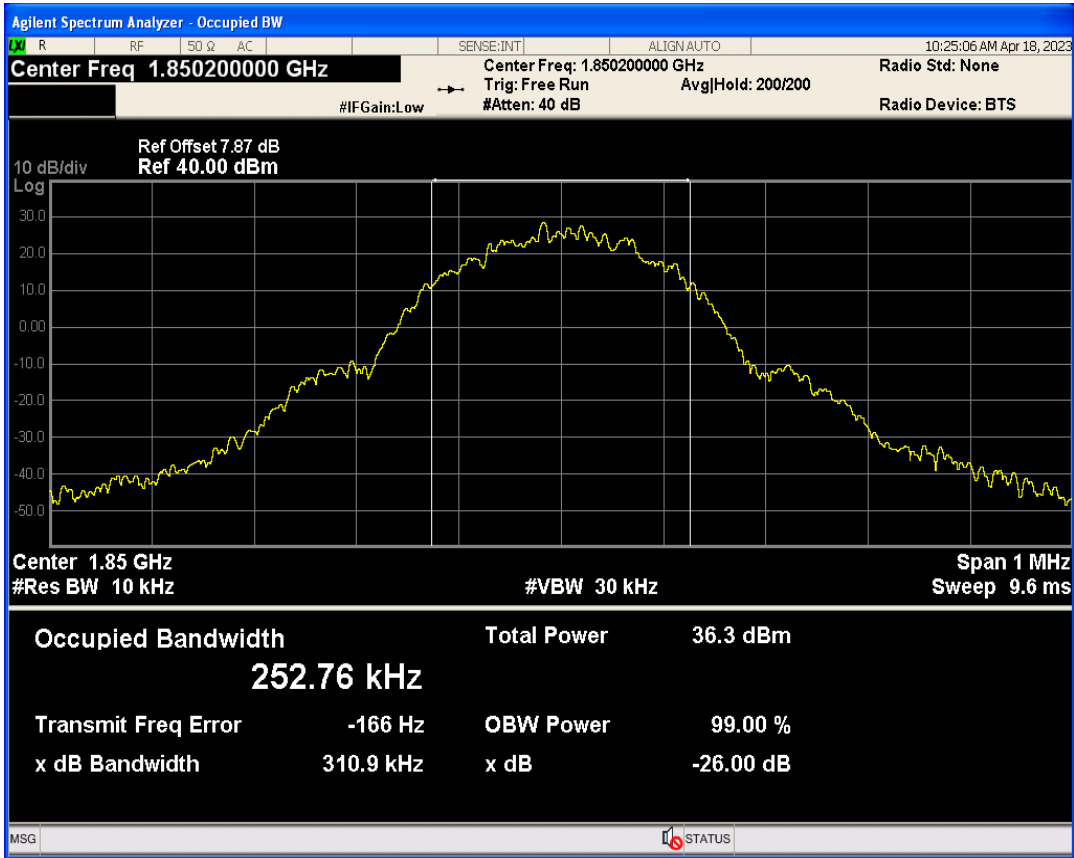

GSM1900 Channel=512

GSM1900 Channel=810

GSM1900 Channel=661

GSM850 Channel=128

GSM850 Channel=189

GSM850 Channel=251

**Occupied bandwidth**

Band	Channel	Frequency (MHz)	99% OBW (kHz)	-26dB EBW (kHz)	Verdict
GSM1900	512	1850.2	252.755	310.939	PASS
GSM1900	661	1880	247.482	308.165	PASS
GSM1900	810	1909.8	250.679	315.276	PASS
GSM850	128	824.2	245.562	313.550	PASS
GSM850	189	836.4	252.427	318.433	PASS
GSM850	251	848.8	239.305	310.896	PASS

GSM1900 Channel=661

GSM1900 Channel=512

GSM1900 Channel=810

GSM850 Channel=189

GSM850 Channel=128

GSM850 Channel=251

**Band edge**

Band	Channel	Frequency (MHz)	Spur Freq (MHz)	Spur Level (dBm)	Limit (dBm)	Verdict
GSM1900	512	1850.2	1849.98	-29.20	-13	PASS
GSM1900	810	1909.8	1910.02	-28.94	-13	PASS
GSM850	128	824.2	823.98	-27.20	-13	PASS
GSM850	251	848.8	849.02	-25.33	-13	PASS