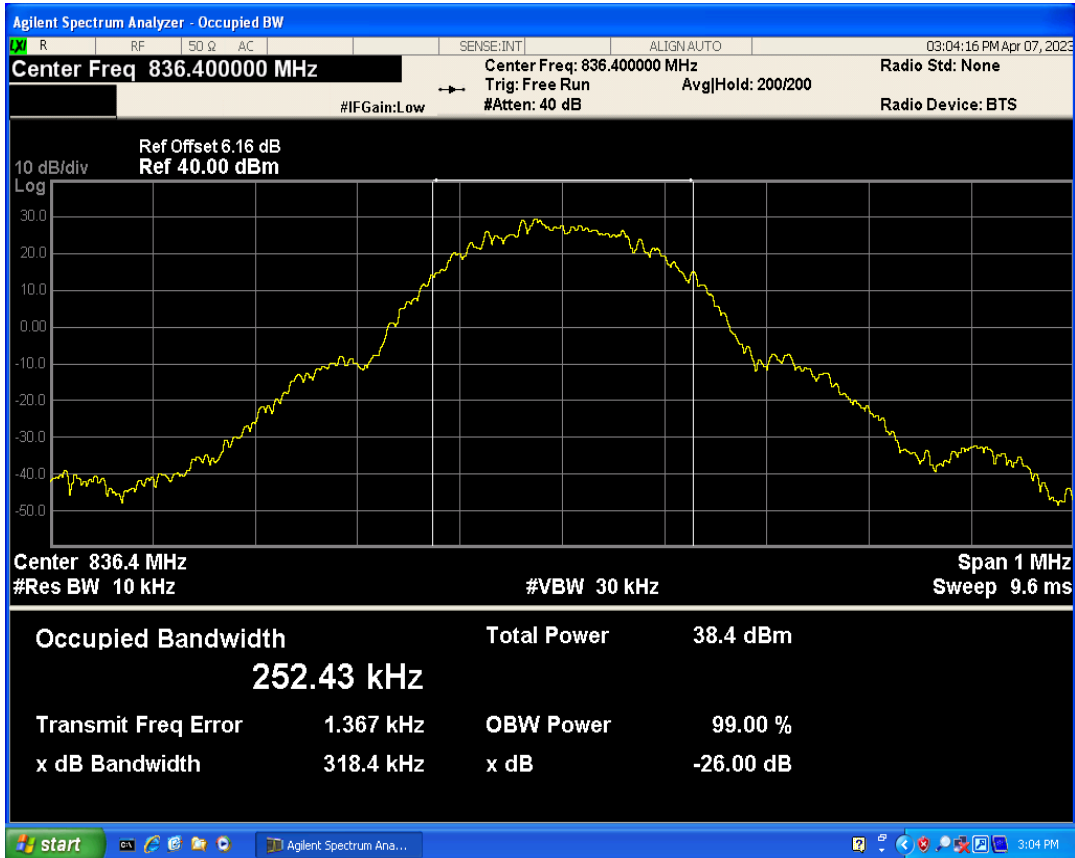

GSM1900 Channel=661

GSM1900 Channel=512

GSM1900 Channel=810

GSM850 Channel=189

GSM850 Channel=128

GSM850 Channel=251

**Band edge**

Band	Channel	Frequency (MHz)	Spur Freq (MHz)	Spur Level (dBm)	Limit (dBm)	Verdict
GSM1900	512	1850.2	1849.98	-29.20	-13	PASS
GSM1900	810	1909.8	1910.02	-28.94	-13	PASS
GSM850	128	824.2	823.98	-27.20	-13	PASS
GSM850	251	848.8	849.02	-25.33	-13	PASS

GSM1900 Channel=512

GSM1900 Channel=810

GSM850 Channel=128

GSM850 Channel=251

Out-of-band emissions

Band	Channel	Frequency (MHz)	Spur Freq (MHz)	Spur Level (dBm)	Limit (dBm)	Verdict
GSM1900	512	1850.2	25950.09	-18.24	-13	PASS
GSM1900	661	1880	26032.80	-18.29	-13	PASS
GSM1900	810	1909.8	25944.13	-18.21	-13	PASS
GSM850	128	824.2	26031.48	-20.97	-13	PASS
GSM850	189	836.4	26238.61	-20.56	-13	PASS
GSM850	251	848.8	25991.78	-20.40	-13	PASS