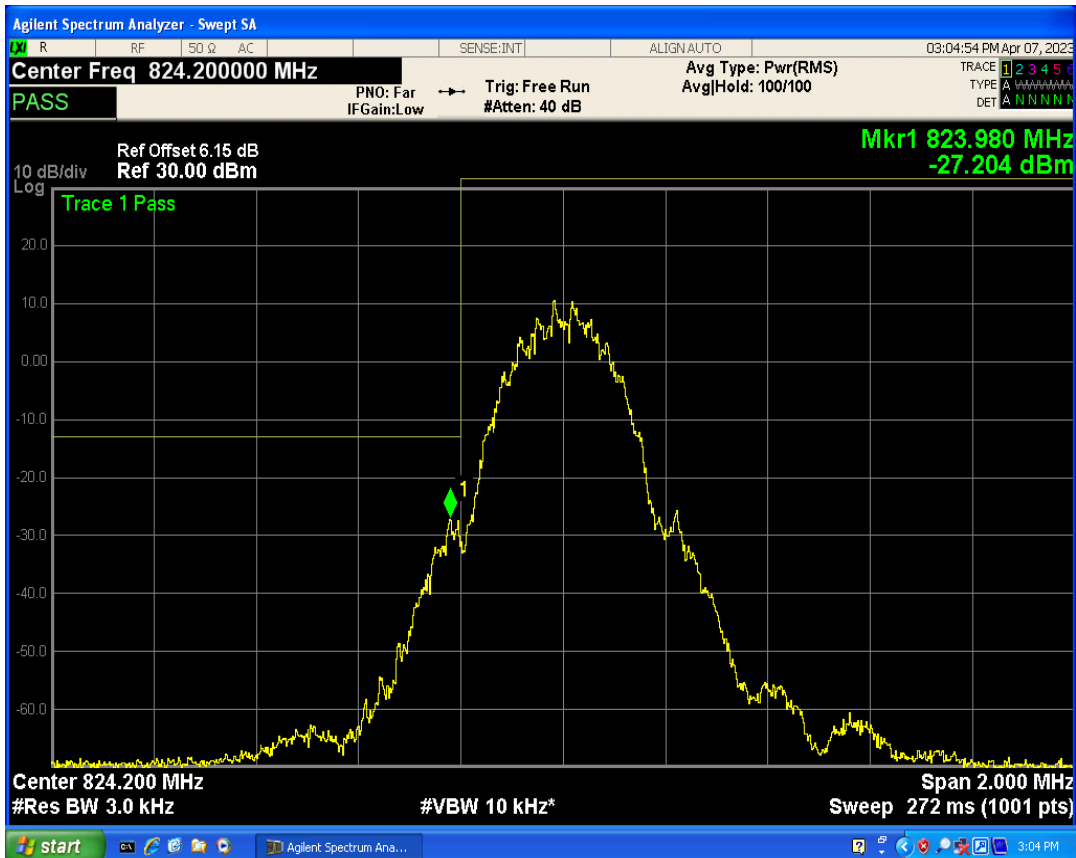

GSM1900 Channel=512

GSM1900 Channel=810

GSM1900 Channel=661

GSM850 Channel=128

GSM850 Channel=189

GSM850 Channel=251

**Occupied bandwidth**

Band	Channel	Frequency (MHz)	99% OBW (kHz)	-26dB EBW (kHz)	Verdict
GSM1900	512	1850.2	252.755	310.939	PASS
GSM1900	661	1880	247.482	308.165	PASS
GSM1900	810	1909.8	250.679	315.276	PASS
GSM850	128	824.2	245.562	313.550	PASS
GSM850	189	836.4	252.427	318.433	PASS
GSM850	251	848.8	239.305	310.896	PASS

GSM1900 Channel=661

GSM1900 Channel=512

GSM1900 Channel=810

GSM850 Channel=189

GSM850 Channel=128

GSM850 Channel=251

**Band edge**

Band	Channel	Frequency (MHz)	Spur Freq (MHz)	Spur Level (dBm)	Limit (dBm)	Verdict
GSM1900	512	1850.2	1849.98	-29.20	-13	PASS
GSM1900	810	1909.8	1910.02	-28.94	-13	PASS
GSM850	128	824.2	823.98	-27.20	-13	PASS
GSM850	251	848.8	849.02	-25.33	-13	PASS

GSM1900 Channel=512

GSM1900 Channel=810

GSM850 Channel=128

GSM850 Channel=251

Out-of-band emissions

Band	Channel	Frequency (MHz)	Spur Freq (MHz)	Spur Level (dBm)	Limit (dBm)	Verdict
GSM1900	512	1850.2	25950.09	-18.24	-13	PASS
GSM1900	661	1880	26032.80	-18.29	-13	PASS
GSM1900	810	1909.8	25944.13	-18.21	-13	PASS
GSM850	128	824.2	26031.48	-20.97	-13	PASS
GSM850	189	836.4	26238.61	-20.56	-13	PASS
GSM850	251	848.8	25991.78	-20.40	-13	PASS