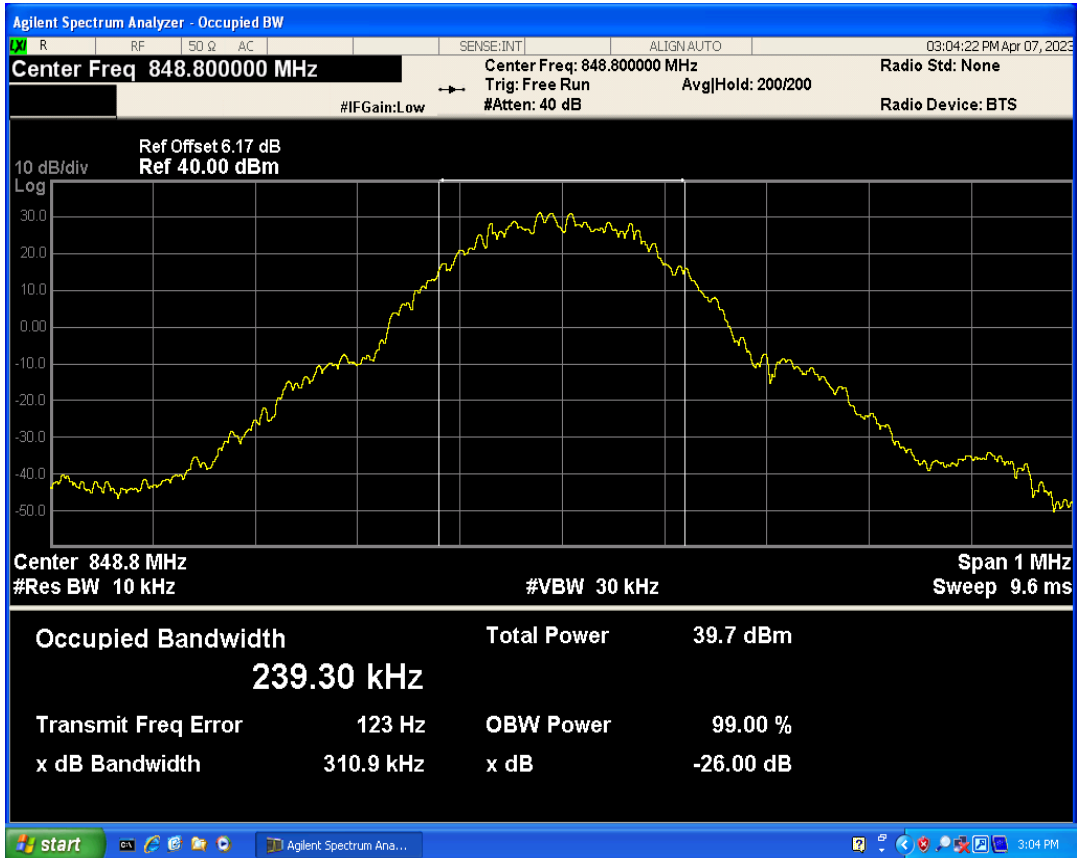

GSM1900 Channel=661

GSM1900 Channel=512

GSM1900 Channel=810

GSM850 Channel=189

GSM850 Channel=128

GSM850 Channel=251

**Band edge**

Band	Channel	Frequency (MHz)	Spur Freq (MHz)	Spur Level (dBm)	Limit (dBm)	Verdict
GSM1900	512	1850.2	1849.98	-29.20	-13	PASS
GSM1900	810	1909.8	1910.02	-28.94	-13	PASS
GSM850	128	824.2	823.98	-27.20	-13	PASS
GSM850	251	848.8	849.02	-25.33	-13	PASS

GSM1900 Channel=512

GSM1900 Channel=810

GSM850 Channel=128

GSM850 Channel=251

Out-of-band emissions

Band	Channel	Frequency (MHz)	Spur Freq (MHz)	Spur Level (dBm)	Limit (dBm)	Verdict
GSM1900	512	1850.2	25950.09	-18.24	-13	PASS
GSM1900	661	1880	26032.80	-18.29	-13	PASS
GSM1900	810	1909.8	25944.13	-18.21	-13	PASS
GSM850	128	824.2	26031.48	-20.97	-13	PASS
GSM850	189	836.4	26238.61	-20.56	-13	PASS
GSM850	251	848.8	25991.78	-20.40	-13	PASS