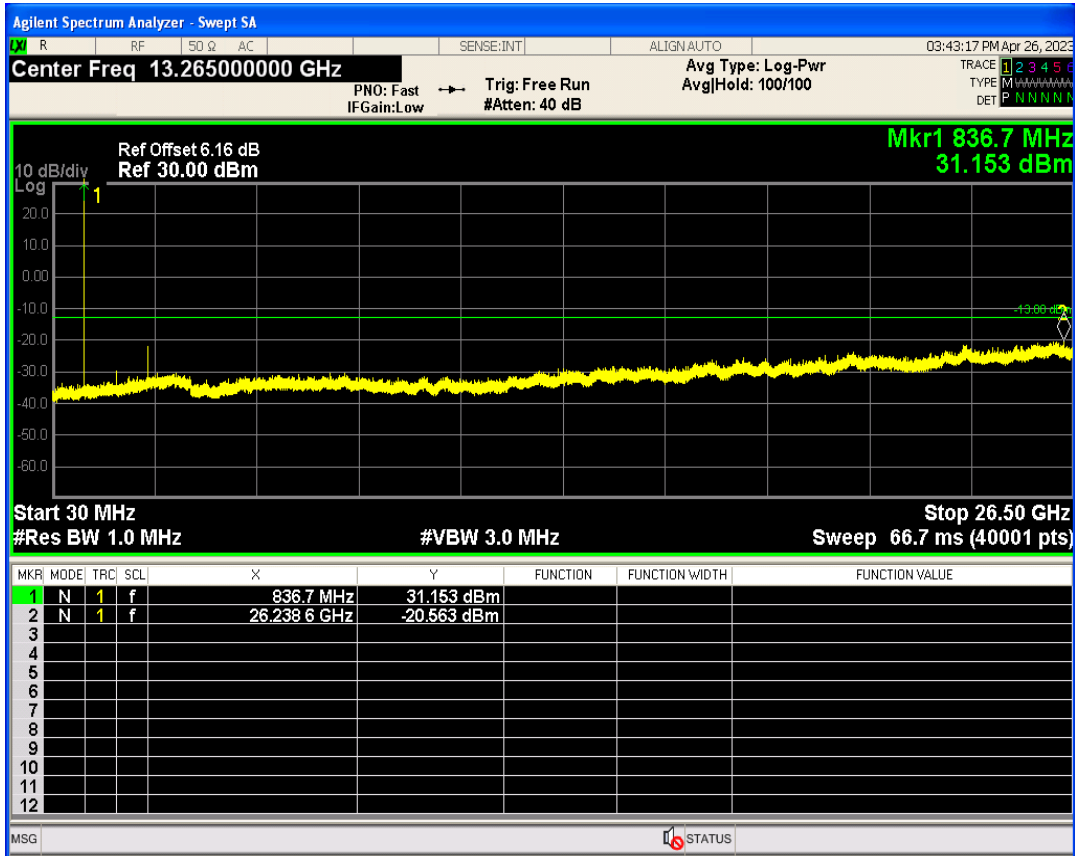

GSM1900 Channel=512

GSM1900 Channel=810

GSM850 Channel=128

GSM850 Channel=251

Out-of-band emissions

Band	Channel	Frequency (MHz)	Spur Freq (MHz)	Spur Level (dBm)	Limit (dBm)	Verdict
GSM1900	512	1850.2	25950.09	-18.24	-13	PASS
GSM1900	661	1880	26032.80	-18.29	-13	PASS
GSM1900	810	1909.8	25944.13	-18.21	-13	PASS
GSM850	128	824.2	26031.48	-20.97	-13	PASS
GSM850	189	836.4	26238.61	-20.56	-13	PASS
GSM850	251	848.8	25991.78	-20.40	-13	PASS

GSM1900 Channel=512

GSM1900 Channel=810

GSM1900 Channel=661

GSM850 Channel=251

GSM850 Channel=189

GSM850 Channel=128