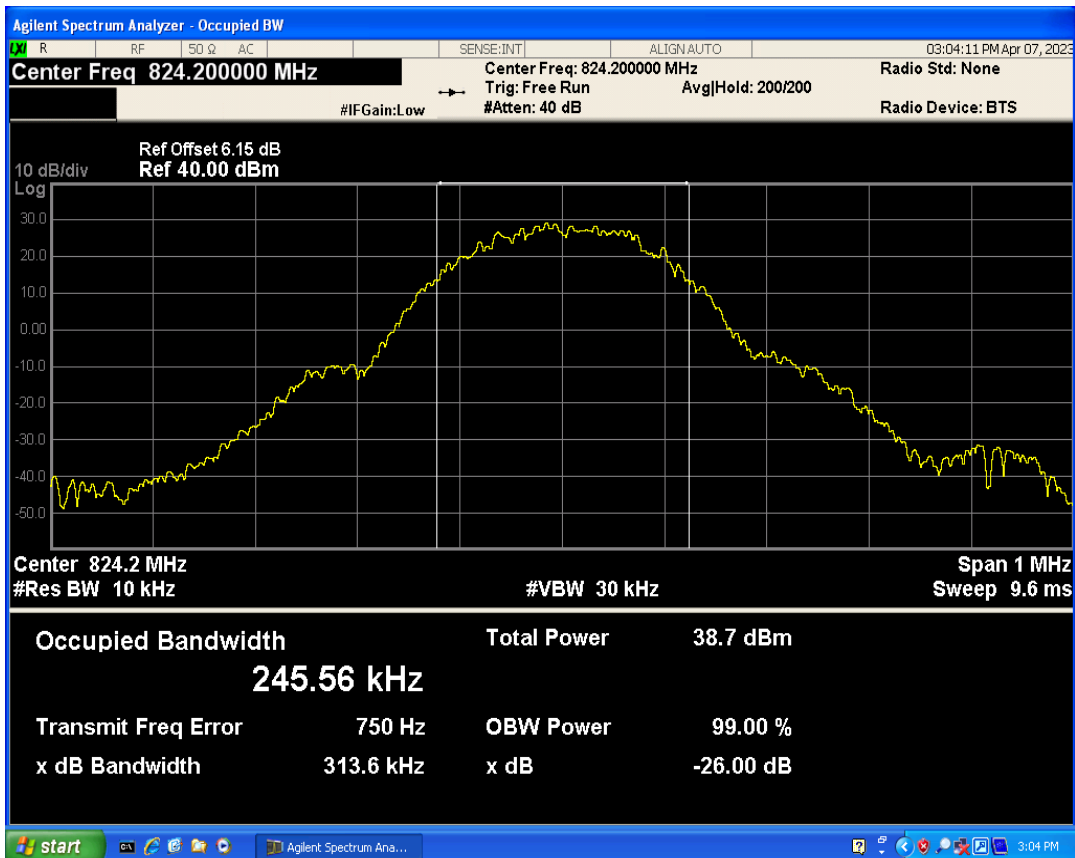

GSM1900 Channel=661

GSM1900 Channel=512

GSM1900 Channel=810

GSM850 Channel=189

GSM850 Channel=128

GSM850 Channel=251

**Band edge**

Band	Channel	Frequency (MHz)	Spur Freq (MHz)	Spur Level (dBm)	Limit (dBm)	Verdict
GSM1900	512	1850.2	1849.98	-29.20	-13	PASS
GSM1900	810	1909.8	1910.02	-28.94	-13	PASS
GSM850	128	824.2	823.98	-27.20	-13	PASS
GSM850	251	848.8	849.02	-25.33	-13	PASS

GSM1900 Channel=512

GSM1900 Channel=810

GSM850 Channel=128

GSM850 Channel=251

Out-of-band emissions

Band	Channel	Frequency (MHz)	Spur Freq (MHz)	Spur Level (dBm)	Limit (dBm)	Verdict
GSM1900	512	1850.2	25950.09	-18.24	-13	PASS
GSM1900	661	1880	26032.80	-18.29	-13	PASS
GSM1900	810	1909.8	25944.13	-18.21	-13	PASS
GSM850	128	824.2	26031.48	-20.97	-13	PASS
GSM850	189	836.4	26238.61	-20.56	-13	PASS
GSM850	251	848.8	25991.78	-20.40	-13	PASS