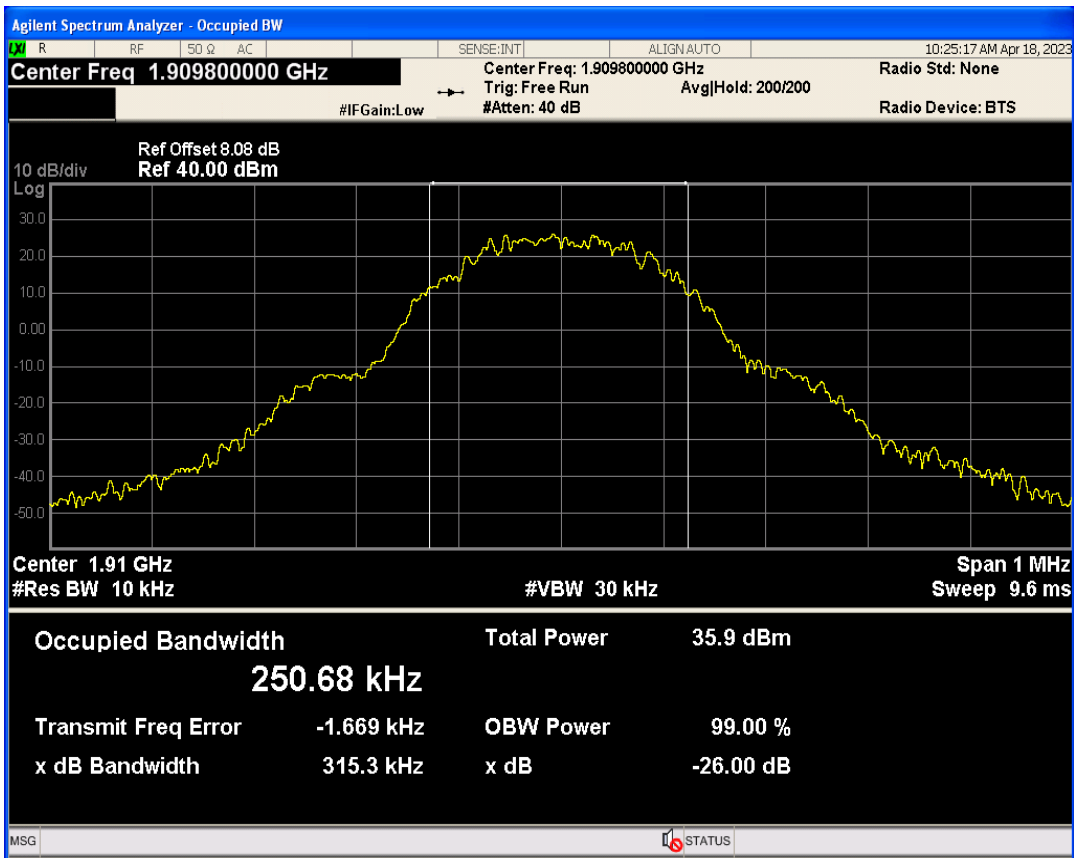

GSM1900 Channel=512

GSM1900 Channel=810

GSM1900 Channel=661

GSM850 Channel=128

GSM850 Channel=189

GSM850 Channel=251

**Occupied bandwidth**

Band	Channel	Frequency (MHz)	99% OBW (kHz)	-26dB EBW (kHz)	Verdict
GSM1900	512	1850.2	252.755	310.939	PASS
GSM1900	661	1880	247.482	308.165	PASS
GSM1900	810	1909.8	250.679	315.276	PASS
GSM850	128	824.2	245.562	313.550	PASS
GSM850	189	836.4	252.427	318.433	PASS
GSM850	251	848.8	239.305	310.896	PASS

GSM1900 Channel=661

GSM1900 Channel=512

GSM1900 Channel=810

GSM850 Channel=189

GSM850 Channel=128

GSM850 Channel=251

**Band edge**

Band	Channel	Frequency (MHz)	Spur Freq (MHz)	Spur Level (dBm)	Limit (dBm)	Verdict
GSM1900	512	1850.2	1849.98	-29.20	-13	PASS
GSM1900	810	1909.8	1910.02	-28.94	-13	PASS
GSM850	128	824.2	823.98	-27.20	-13	PASS
GSM850	251	848.8	849.02	-25.33	-13	PASS