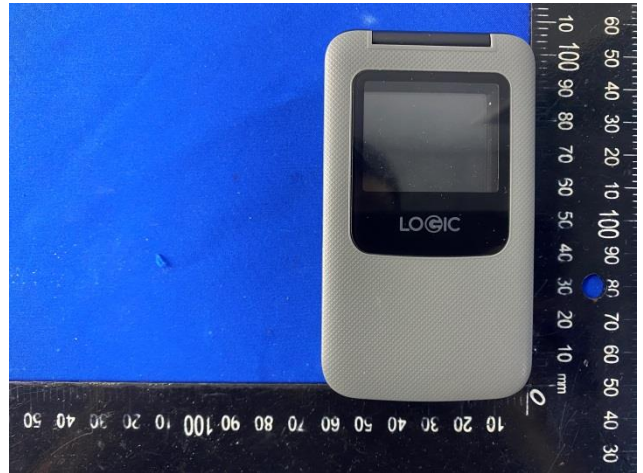

EUT Photos (Model: F5G)

EUT Antenna Locations

SAR Test Setup Photos

Head

Right Cheek

Right Tilted

Left Cheek

Left Tilted

Body

Front side (10mm)

Back side(10mm)