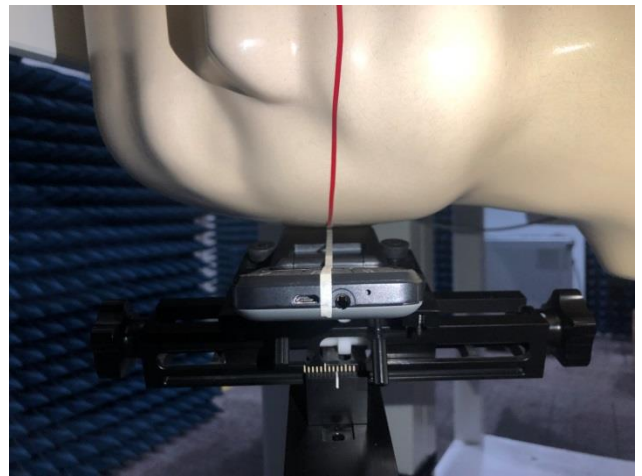

EUT Photos (Model: F5G)

EUT Antenna Locations

SAR Test Setup Photos

Head

Right Cheek

Right Tilted

Left Cheek

Left Tilted

Body

Front side (10mm)

Back side(10mm)