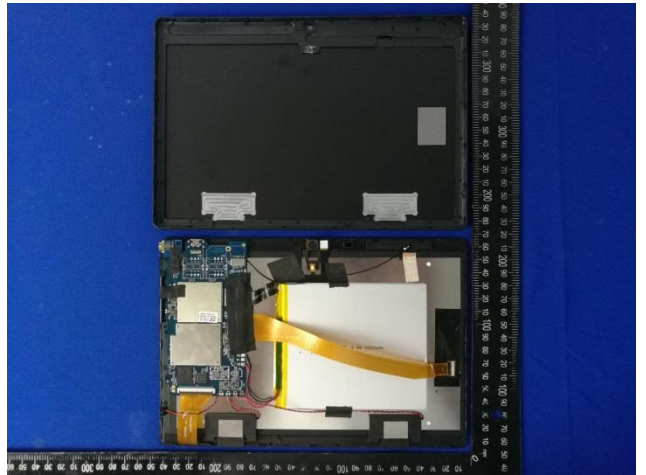

EUT Photos (Model: T10W)

EUT Antenna Locations

SAR Test Setup Photos

Body

Back side(0mm)

Top side(0mm)