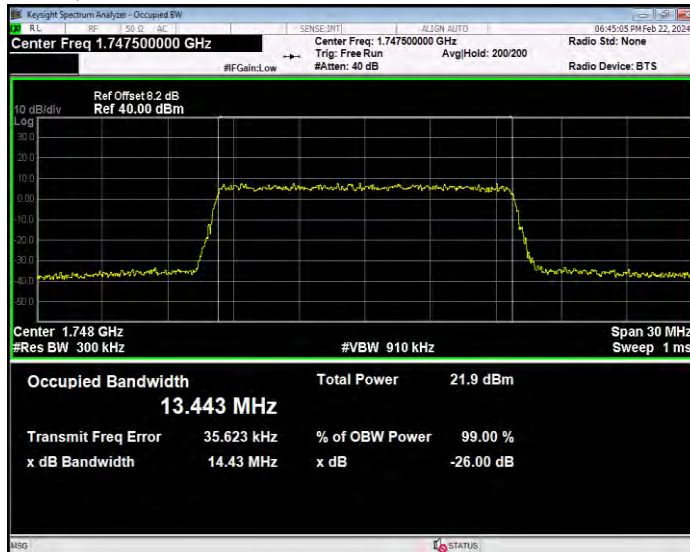

Band4 16QAM BW=15MHz Channel=20325 RB Size=75 Position=#0