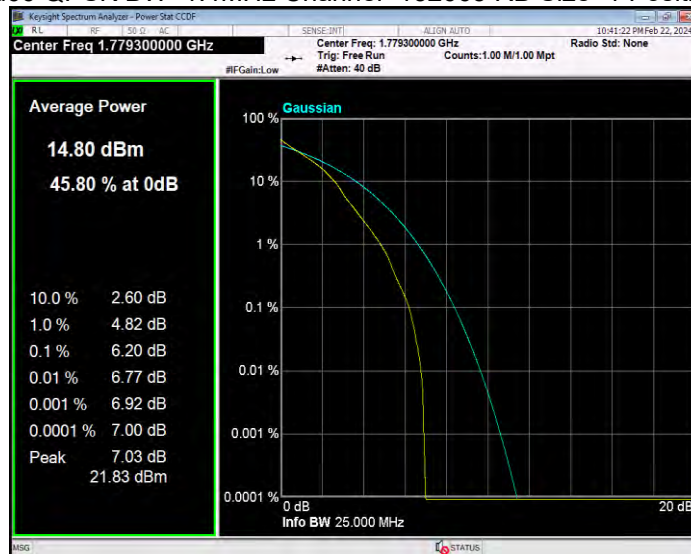

Band66 QPSK BW=1.4MHz Channel=132665 RB Size=1 Position=#0