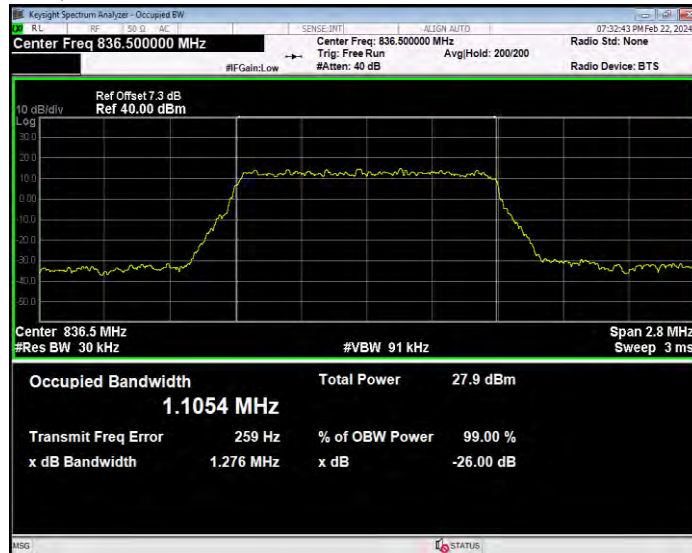

Band5 QPSK BW=1.4MHz Channel=20525 RB Size=6 Position=#0