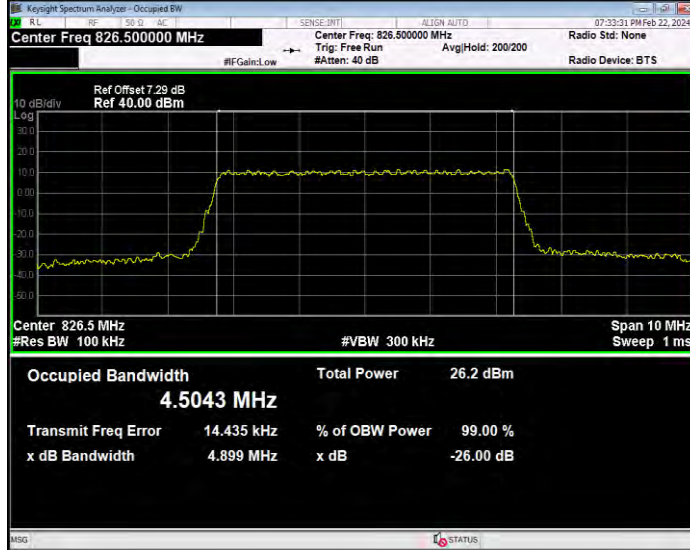

Band5 16QAM BW=5MHz Channel=20425 RB Size=25 Position=#0