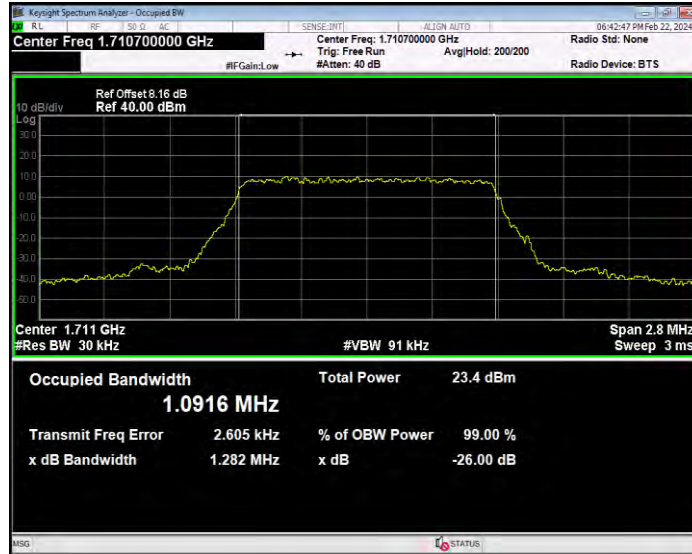

Band4 QPSK BW=1.4MHz Channel=19957 RB Size=6 Position=#0