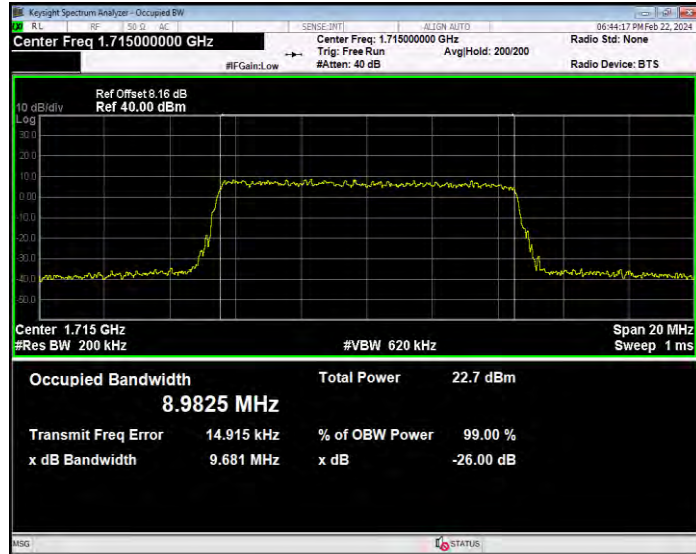

Band4 QPSK BW=10MHz Channel=20000 RB Size=50 Position=#0