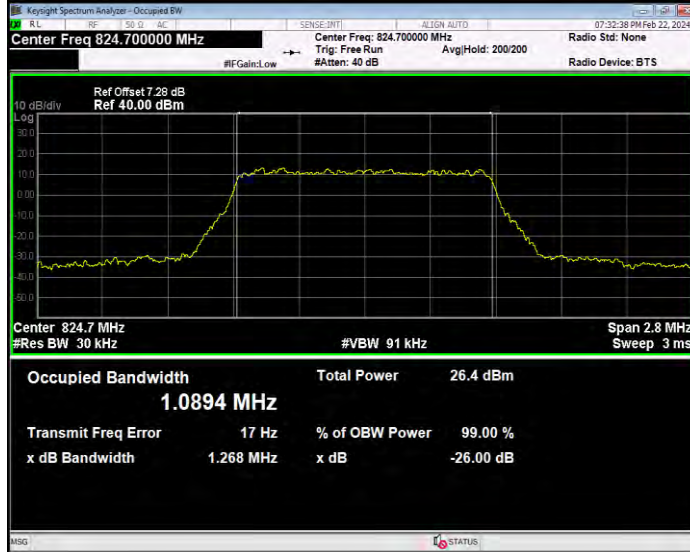

Band5 16QAM BW=1.4MHz Channel=20407 RB Size=6 Position=#0