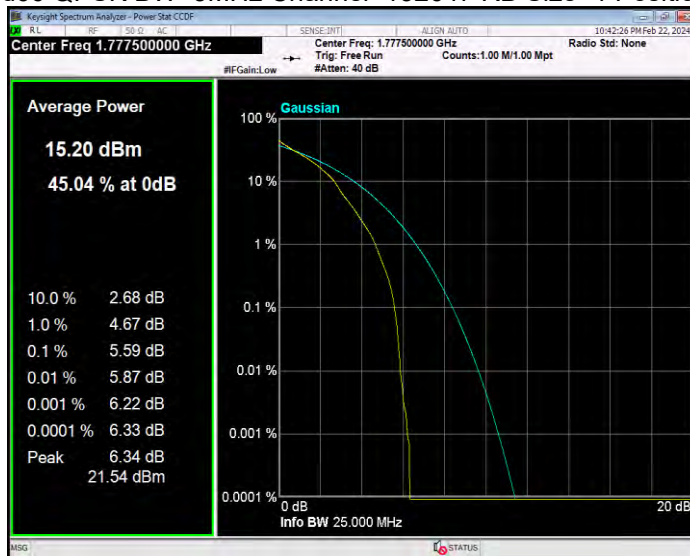

Band66 QPSK BW=5MHz Channel=132647 RB Size=1 Position=#0