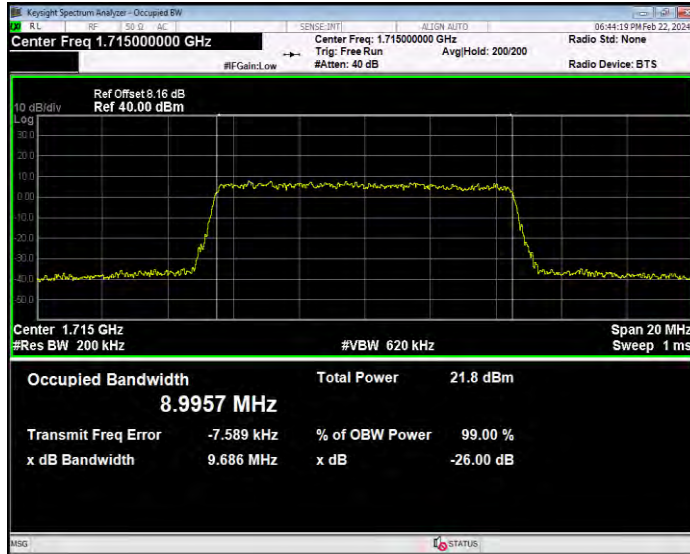

Band4 16QAM BW=1.4MHz Channel=19957 RB Size=6 Position=#0

Band4 16QAM BW=1.4MHz Channel=20175 RB Size=6 Position=#0

Band4 16QAM BW=1.4MHz Channel=20393 RB Size=6 Position=#0

Band4 16QAM BW=10MHz Channel=20000 RB Size=50 Position=#0