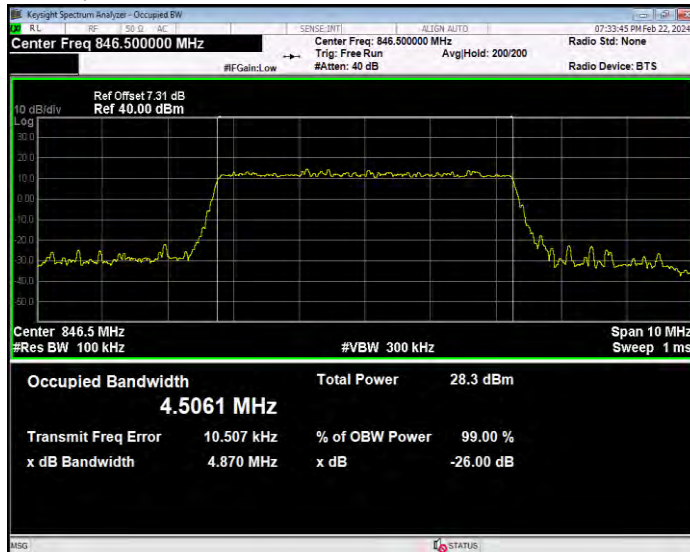

Band5 16QAM BW=3MHz Channel=20635 RB Size=15 Position=#0

Band5 16QAM BW=5MHz Channel=20425 RB Size=25 Position=#0

Band5 16QAM BW=5MHz Channel=20525 RB Size=25 Position=#0

Band5 16QAM BW=5MHz Channel=20625 RB Size=25 Position=#0