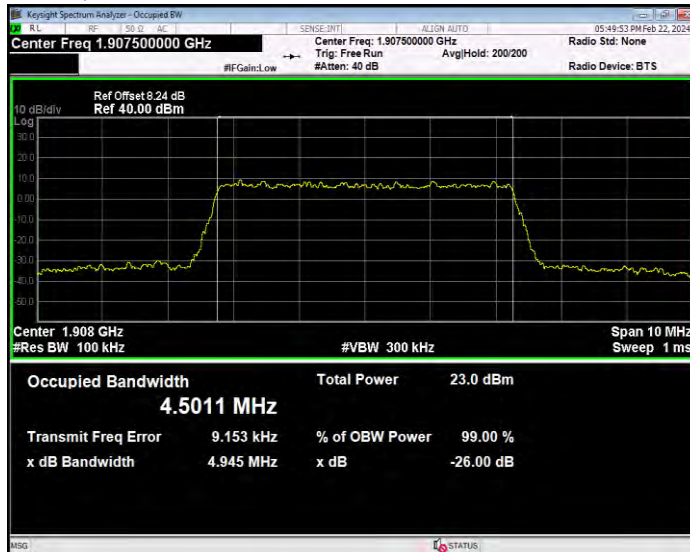

Band2 16QAM BW=5MHz Channel=19175 RB Size=25 Position=#0