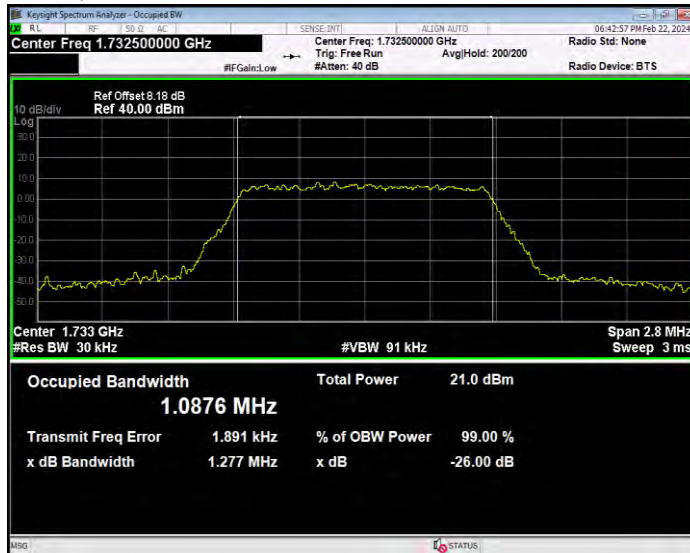

Band4 16QAM BW=1.4MHz Channel=20175 RB Size=6 Position=#0