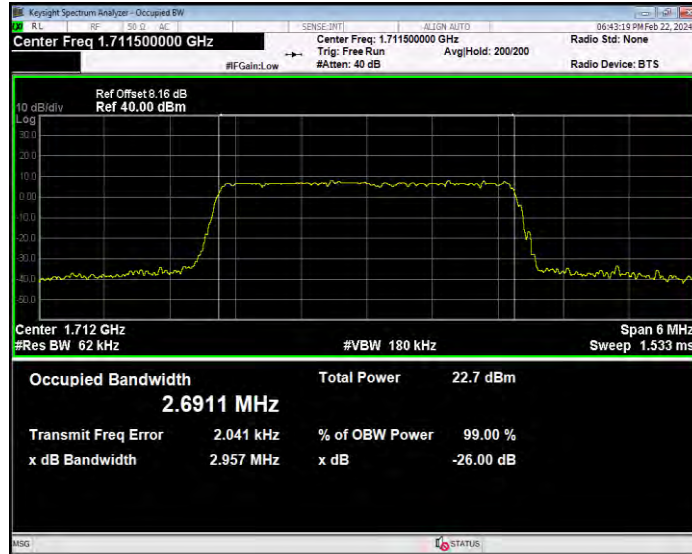

Band4 16QAM BW=3MHz Channel=19965 RB Size=15 Position=#0