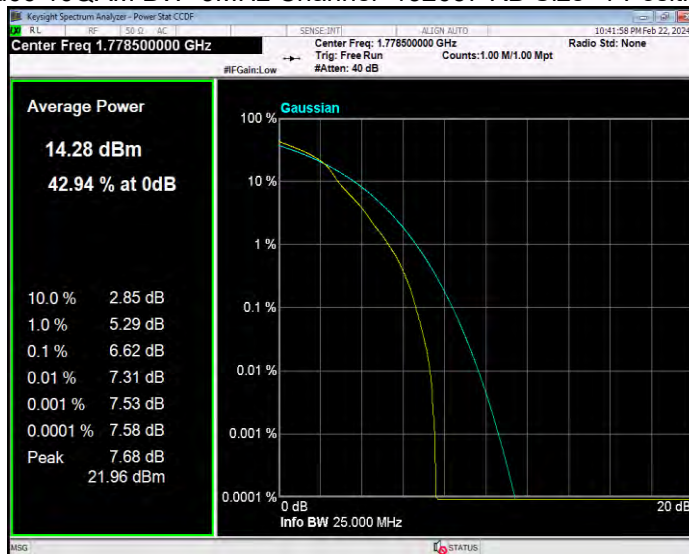

Band66 16QAM BW=3MHz Channel=132657 RB Size=1 Position=#0