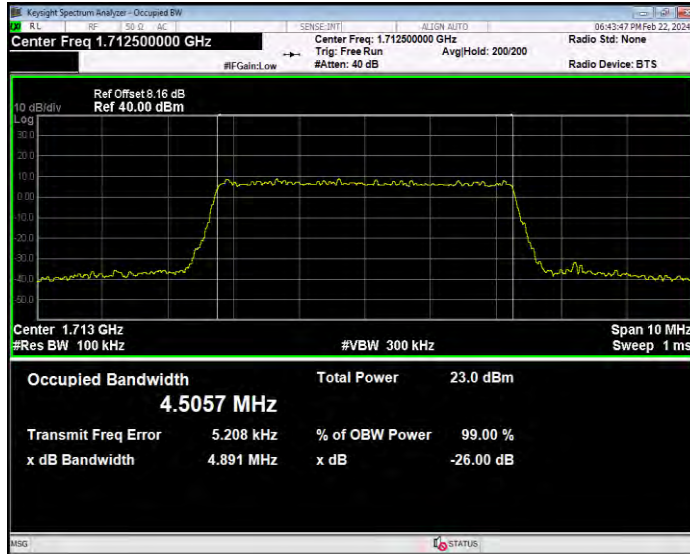

Band4 QPSK BW=5MHz Channel=19975 RB Size=25 Position=#0