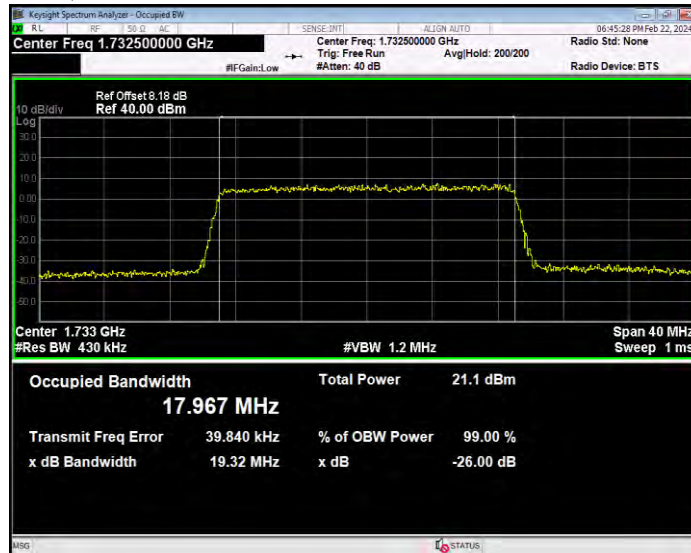

Band4 16QAM BW=15MHz Channel=20325 RB Size=75 Position=#0

Band4 16QAM BW=20MHz Channel=20050 RB Size=100 Position=#0

Band4 16QAM BW=20MHz Channel=20175 RB Size=100 Position=#0

Band4 16QAM BW=20MHz Channel=20300 RB Size=100 Position=#0