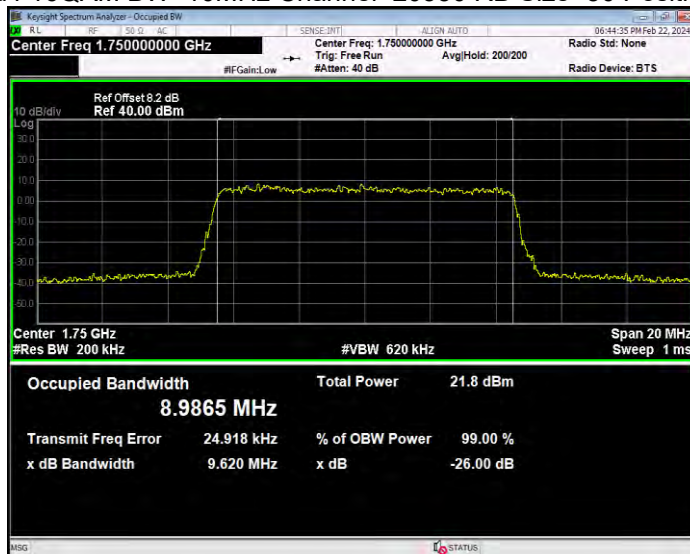

Band4 16QAM BW=10MHz Channel=20350 RB Size=50 Position=#0