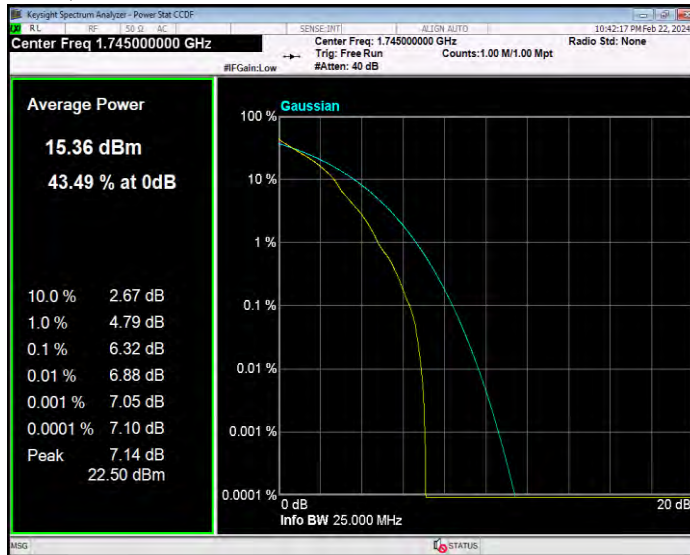

Band66 QPSK BW=5MHz Channel=132322 RB Size=1 Position=#0