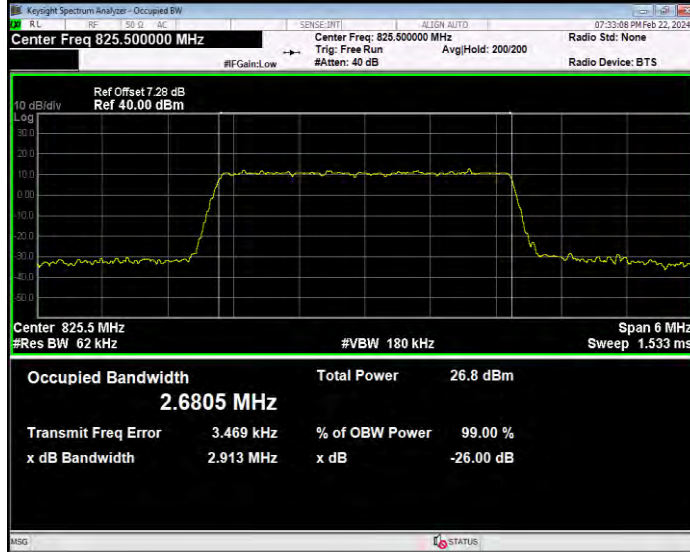

Band5 16QAM BW=10MHz Channel=20525 RB Size=50 Position=#0

Band5 16QAM BW=10MHz Channel=20600 RB Size=50 Position=#0

Band5 16QAM BW=3MHz Channel=20415 RB Size=15 Position=#0

Band5 16QAM BW=3MHz Channel=20525 RB Size=15 Position=#0