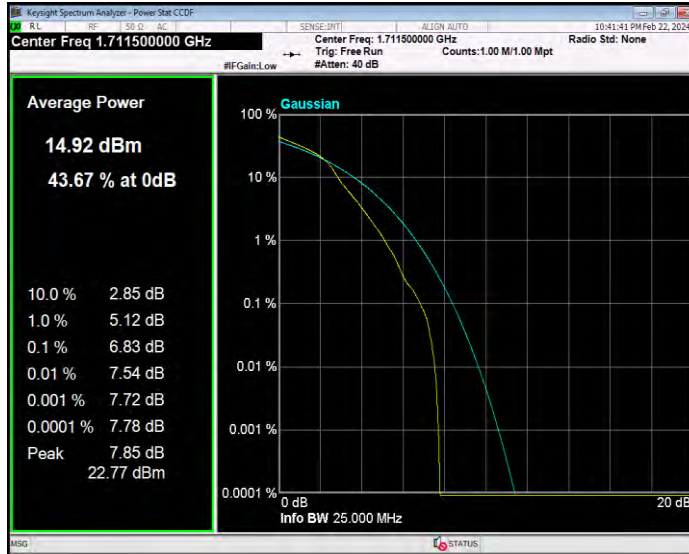

Band66 16QAM BW=3MHz Channel=131987 RB Size=1 Position=#0