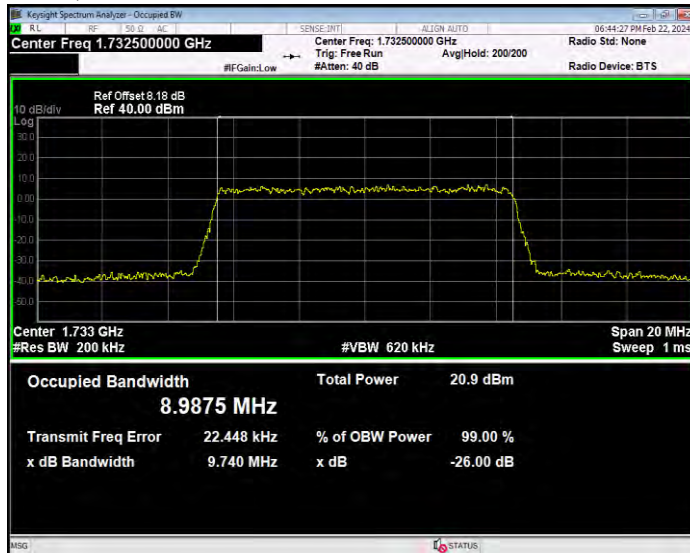

Band4 16QAM BW=10MHz Channel=20175 RB Size=50 Position=#0