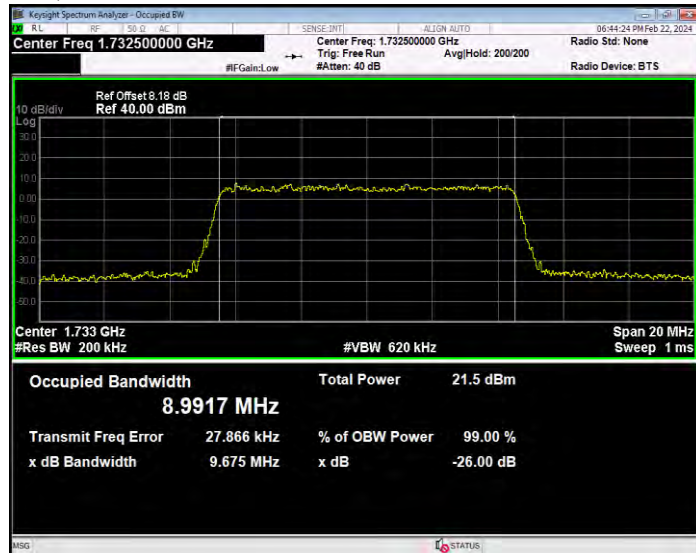

Band4 QPSK BW=10MHz Channel=20175 RB Size=50 Position=#0