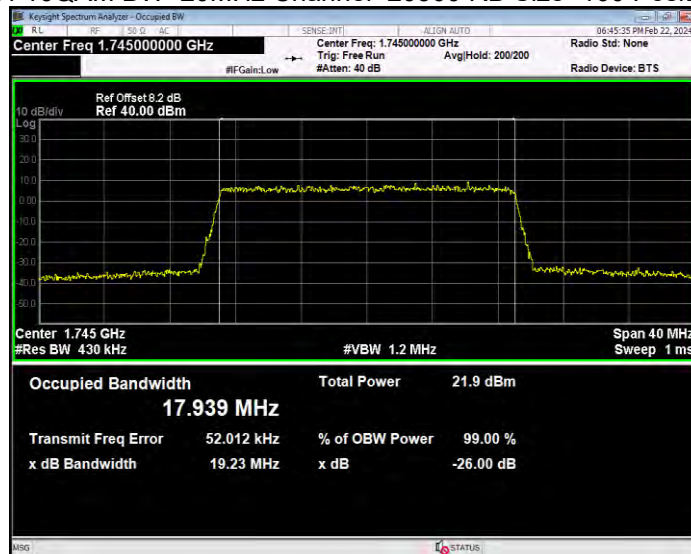

Band4 16QAM BW=15MHz Channel=20325 RB Size=75 Position=#0

Band4 16QAM BW=20MHz Channel=20050 RB Size=100 Position=#0

Band4 16QAM BW=20MHz Channel=20175 RB Size=100 Position=#0

Band4 16QAM BW=20MHz Channel=20300 RB Size=100 Position=#0