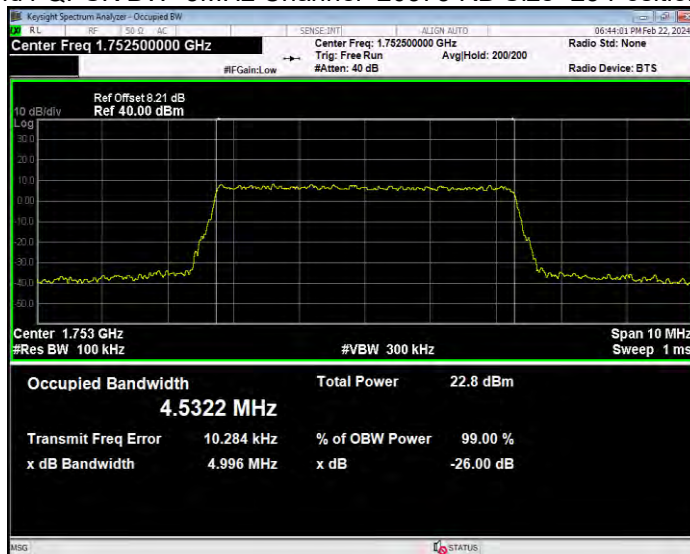

Band4 QPSK BW=3MHz Channel=20385 RB Size=15 Position=#0

Band4 QPSK BW=5MHz Channel=19975 RB Size=25 Position=#0

Band4 QPSK BW=5MHz Channel=20175 RB Size=25 Position=#0

Band4 QPSK BW=5MHz Channel=20375 RB Size=25 Position=#0