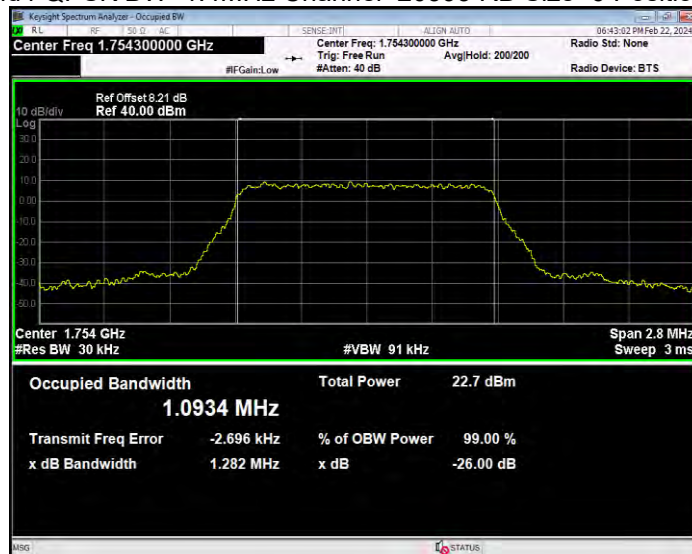

Band4 QPSK BW=1.4MHz Channel=20393 RB Size=6 Position=#0