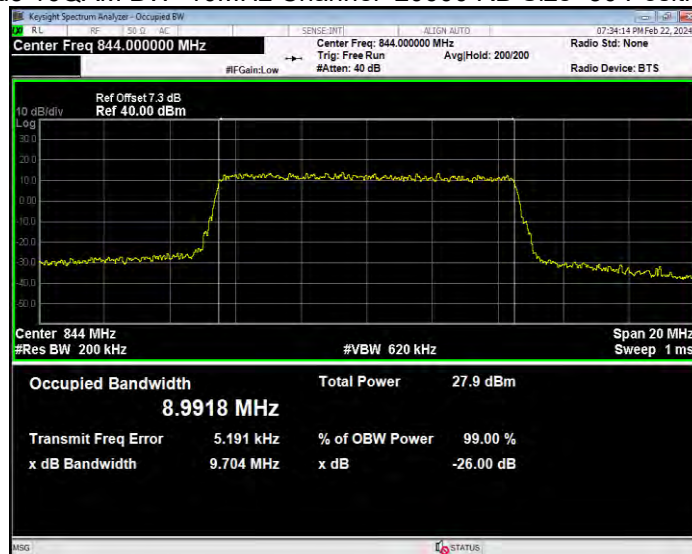

Band5 16QAM BW=10MHz Channel=20600 RB Size=50 Position=#0