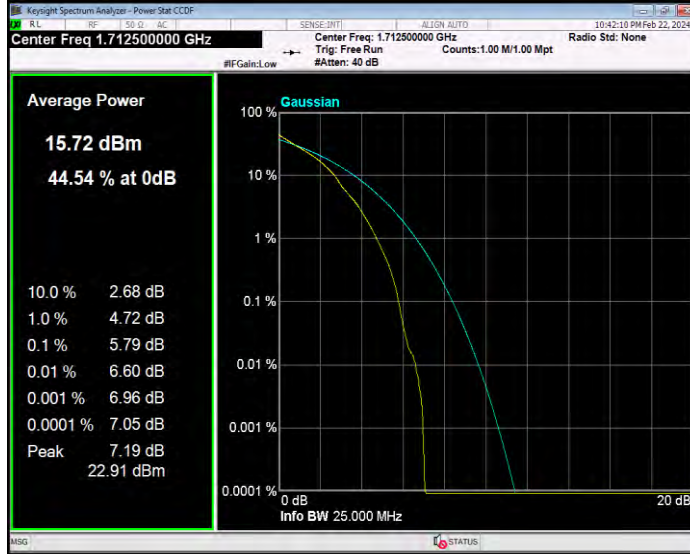

Band66 QPSK BW=3MHz Channel=131987 RB Size=1 Position=#0

Band66 QPSK BW=3MHz Channel=132322 RB Size=1 Position=#0

Band66 QPSK BW=3MHz Channel=132657 RB Size=1 Position=#0

Band66 QPSK BW=5MHz Channel=131997 RB Size=1 Position=#0