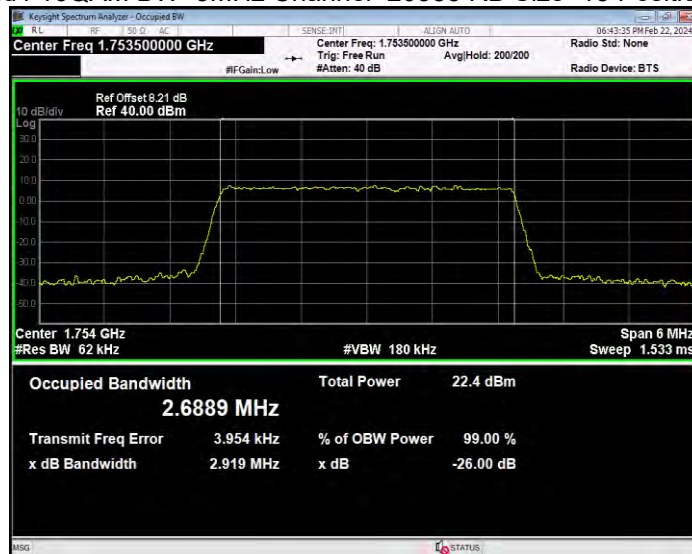

Band4 16QAM BW=3MHz Channel=20385 RB Size=15 Position=#0