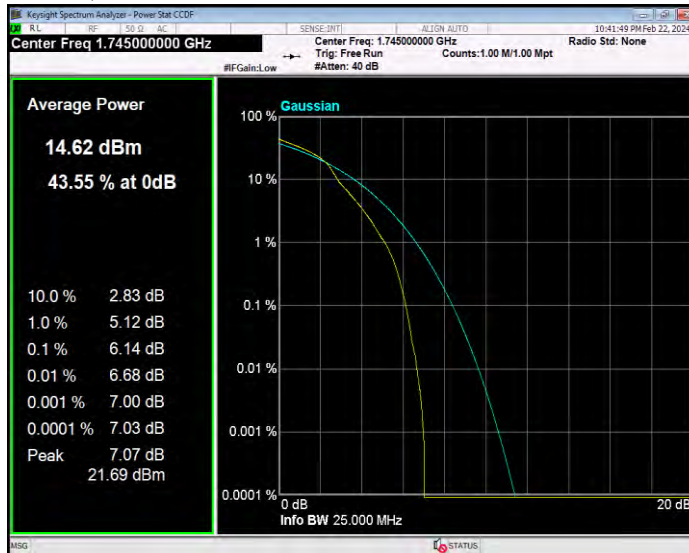

Band66 16QAM BW=20MHz Channel=132322 RB Size=1 Position=#0

Band66 16QAM BW=20MHz Channel=132572 RB Size=1 Position=#0

Band66 16QAM BW=3MHz Channel=131987 RB Size=1 Position=#0

Band66 16QAM BW=3MHz Channel=132322 RB Size=1 Position=#0