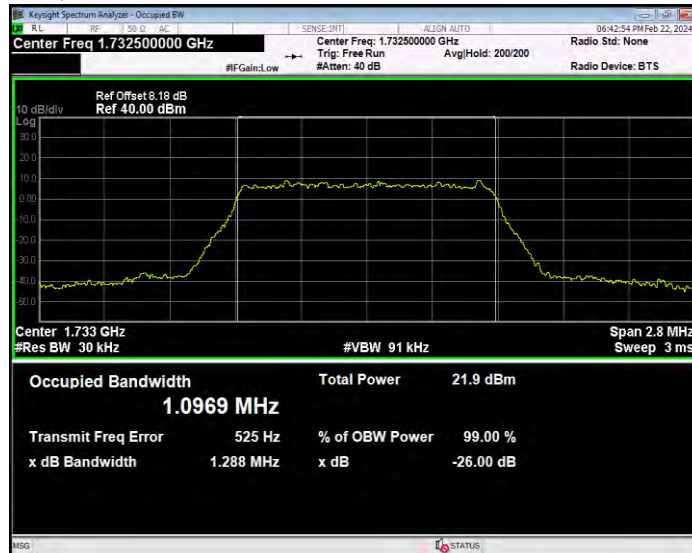

Band4 16QAM BW=5MHz Channel=20175 RB Size=25 Position=#0

Band4 16QAM BW=5MHz Channel=20375 RB Size=25 Position=#0

Band4 QPSK BW=1.4MHz Channel=19957 RB Size=6 Position=#0

Band4 QPSK BW=1.4MHz Channel=20175 RB Size=6 Position=#0