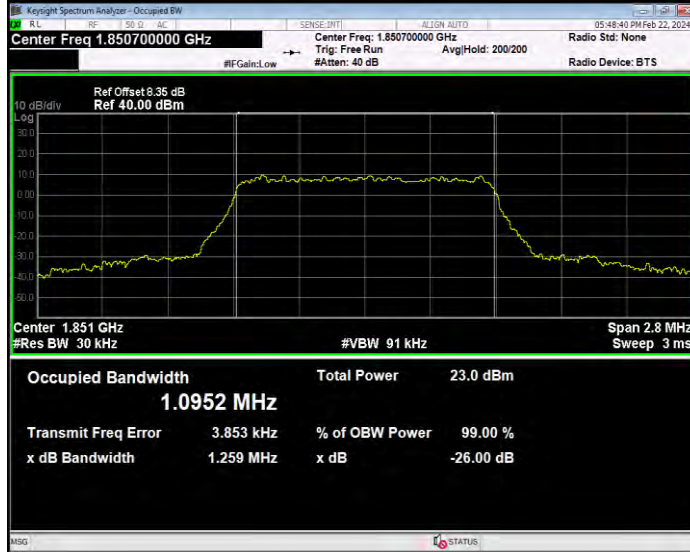

Band2 16QAM BW=1.4MHz Channel=18607 RB Size=6 Position=#0