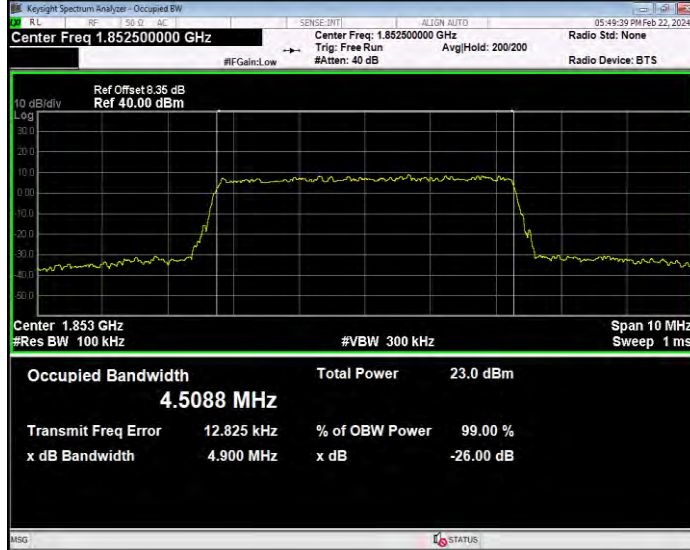

Band2 16QAM BW=3MHz Channel=18615 RB Size=15 Position=#0

Band2 16QAM BW=3MHz Channel=18900 RB Size=15 Position=#0

Band2 16QAM BW=3MHz Channel=19185 RB Size=15 Position=#0

Band2 16QAM BW=5MHz Channel=18625 RB Size=25 Position=#0