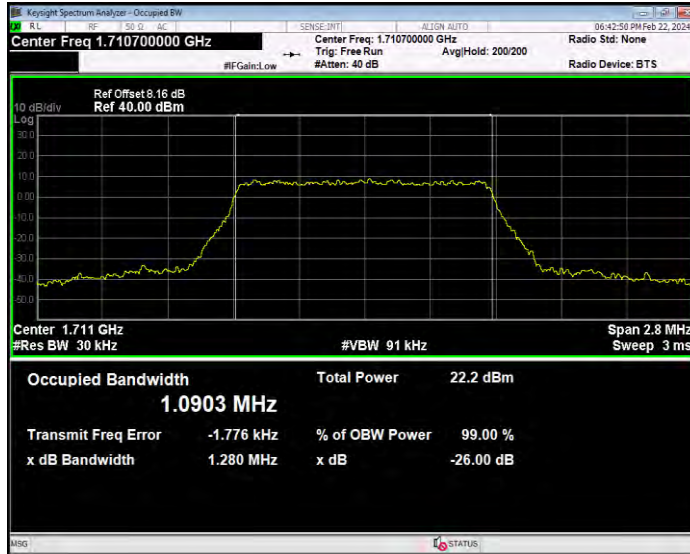

Band4 16QAM BW=1.4MHz Channel=19957 RB Size=6 Position=#0