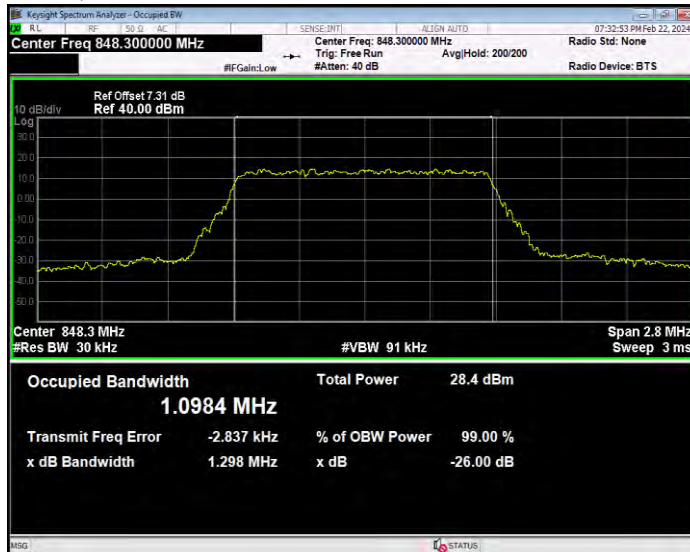

Band5 16QAM BW=1.4MHz Channel=20643 RB Size=6 Position=#0