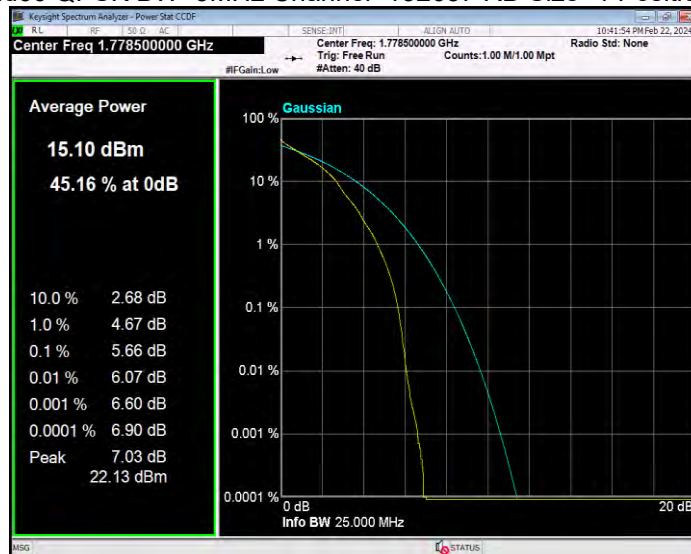

Band66 QPSK BW=3MHz Channel=132657 RB Size=1 Position=#0