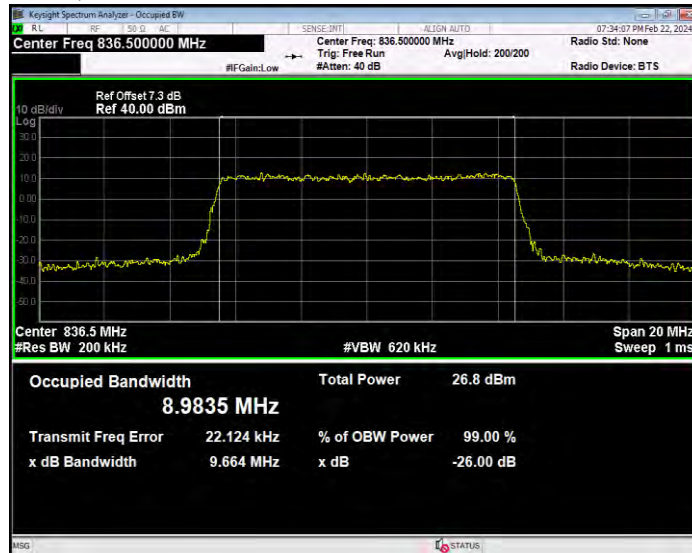

Band5 16QAM BW=10MHz Channel=20525 RB Size=50 Position=#0