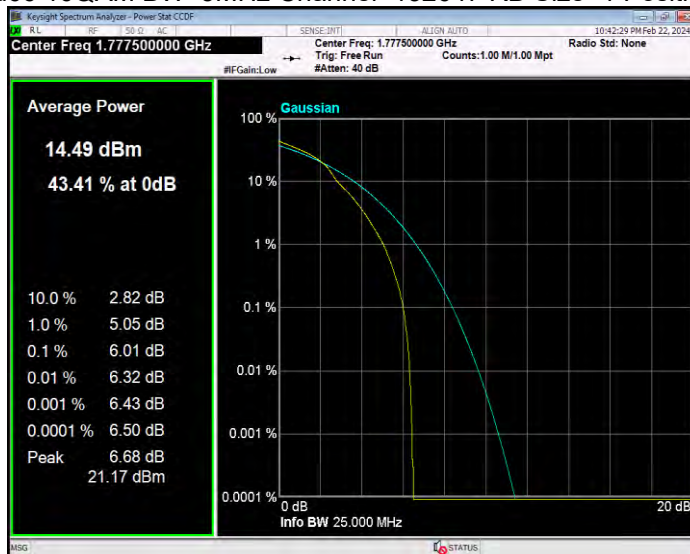

Band66 16QAM BW=3MHz Channel=132657 RB Size=1 Position=#0

Band66 16QAM BW=5MHz Channel=131997 RB Size=1 Position=#0

Band66 16QAM BW=5MHz Channel=132322 RB Size=1 Position=#0

Band66 16QAM BW=5MHz Channel=132647 RB Size=1 Position=#0