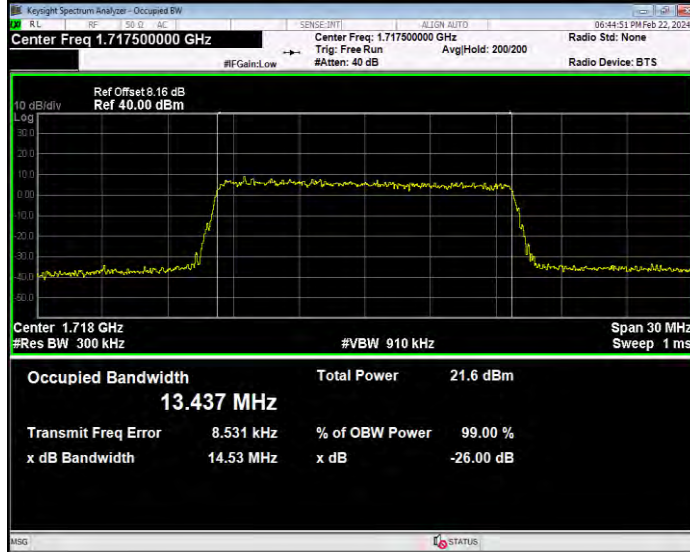

Band4 16QAM BW=15MHz Channel=20025 RB Size=75 Position=#0