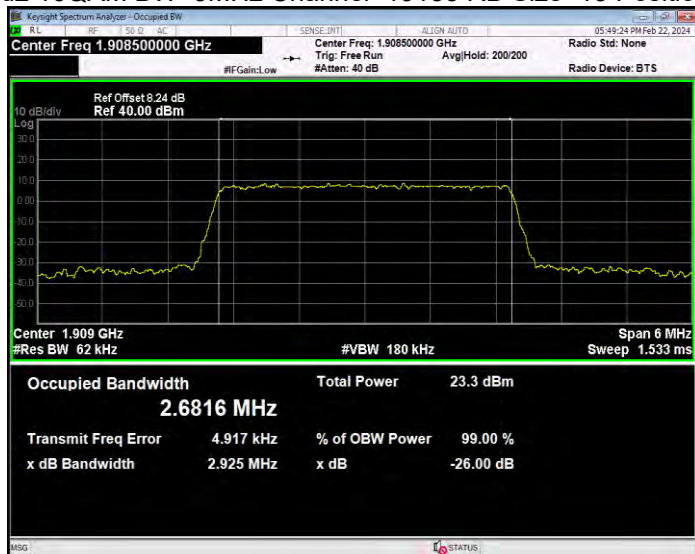

Band2 16QAM BW=3MHz Channel=19185 RB Size=15 Position=#0