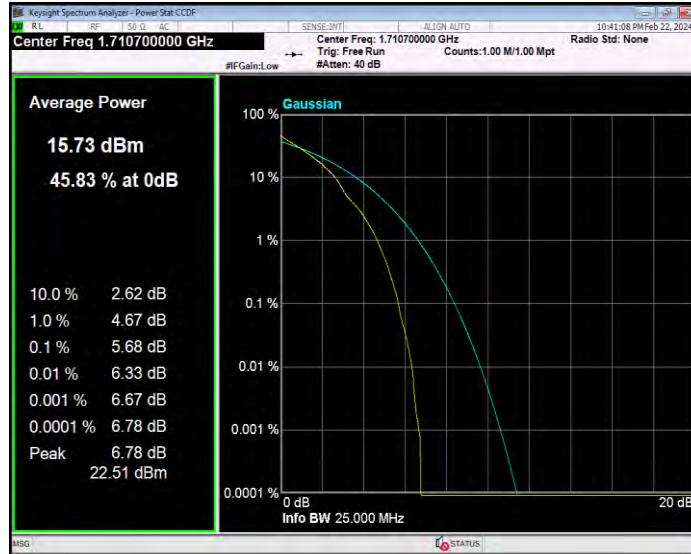

Band66 QPSK BW=1.4MHz Channel=131979 RB Size=1 Position=#0