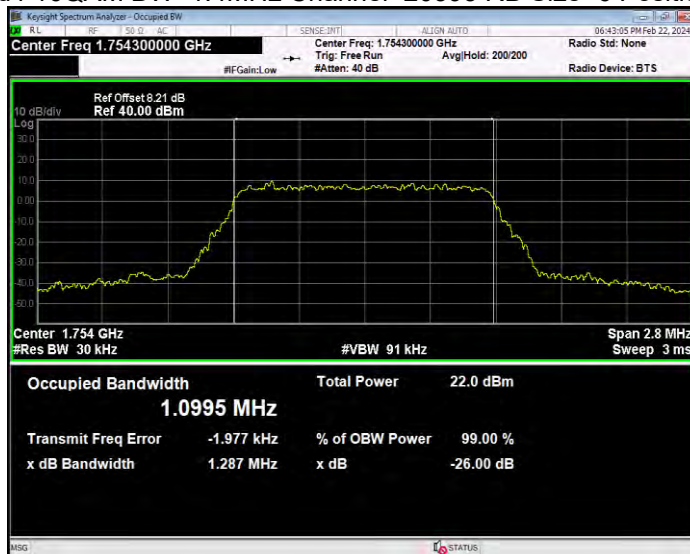

Band4 16QAM BW=1.4MHz Channel=20393 RB Size=6 Position=#0