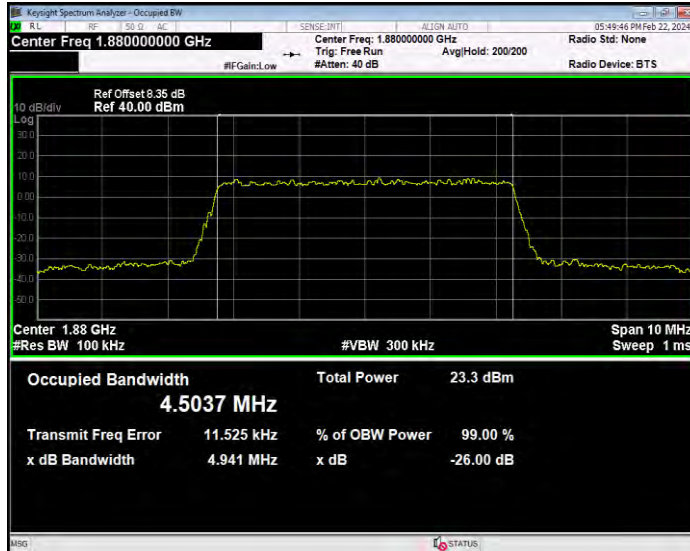

Band2 16QAM BW=5MHz Channel=18900 RB Size=25 Position=#0