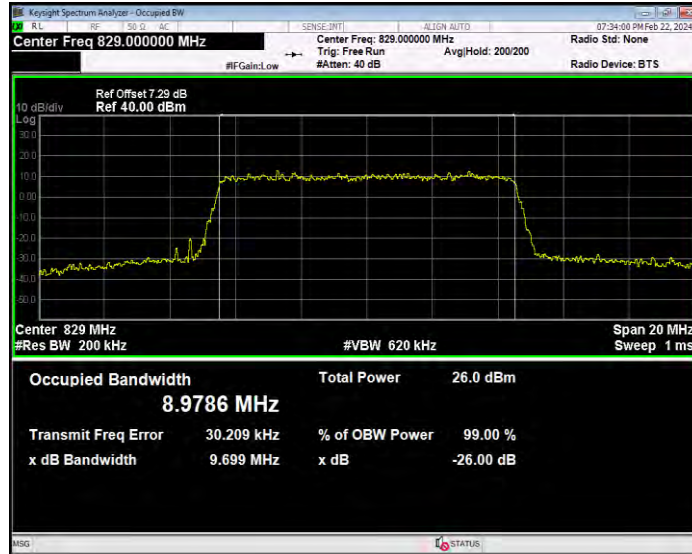

Band5 16QAM BW=1.4MHz Channel=20407 RB Size=6 Position=#0

Band5 16QAM BW=1.4MHz Channel=20525 RB Size=6 Position=#0

Band5 16QAM BW=1.4MHz Channel=20643 RB Size=6 Position=#0

Band5 16QAM BW=10MHz Channel=20450 RB Size=50 Position=#0