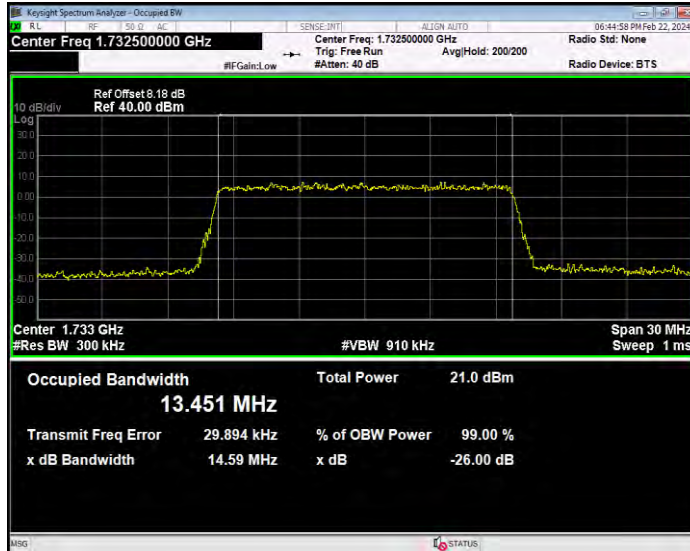

Band4 16QAM BW=10MHz Channel=20175 RB Size=50 Position=#0

Band4 16QAM BW=10MHz Channel=20350 RB Size=50 Position=#0

Band4 16QAM BW=15MHz Channel=20025 RB Size=75 Position=#0

Band4 16QAM BW=15MHz Channel=20175 RB Size=75 Position=#0