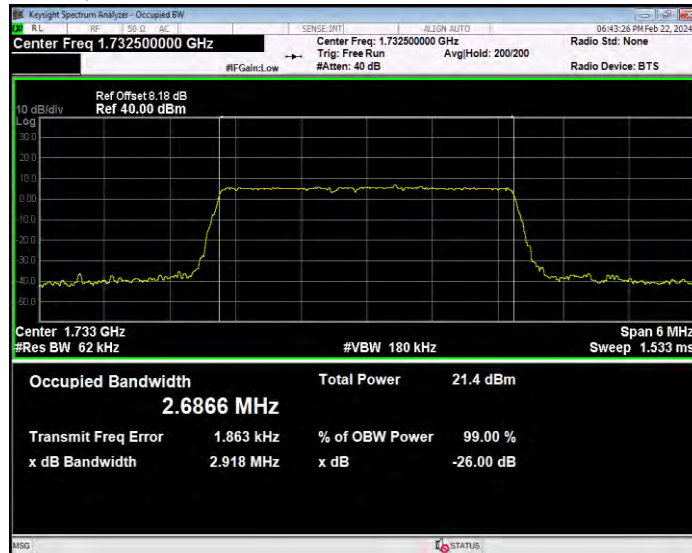

Band4 16QAM BW=3MHz Channel=20175 RB Size=15 Position=#0