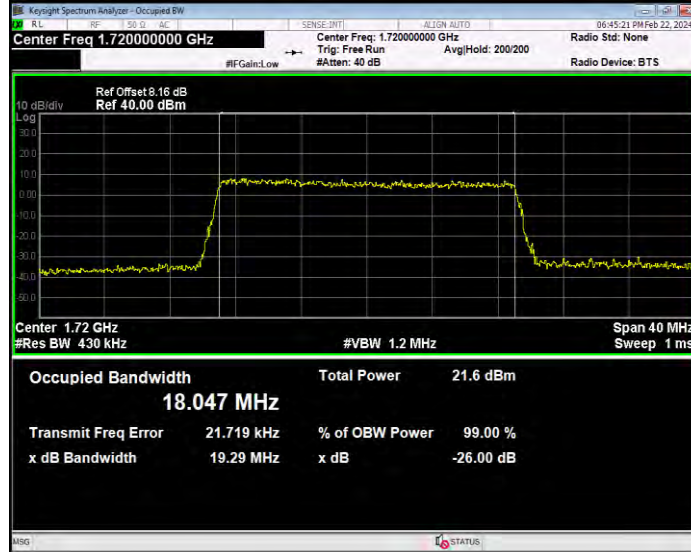

Band4 16QAM BW=20MHz Channel=20050 RB Size=100 Position=#0