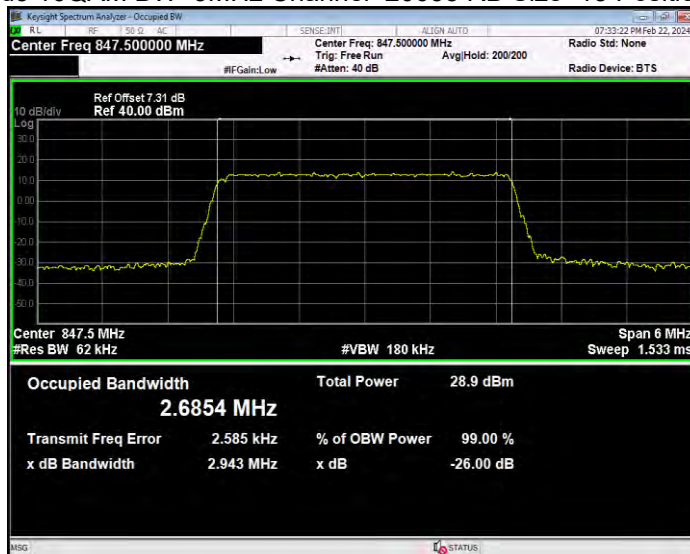

Band5 16QAM BW=3MHz Channel=20635 RB Size=15 Position=#0