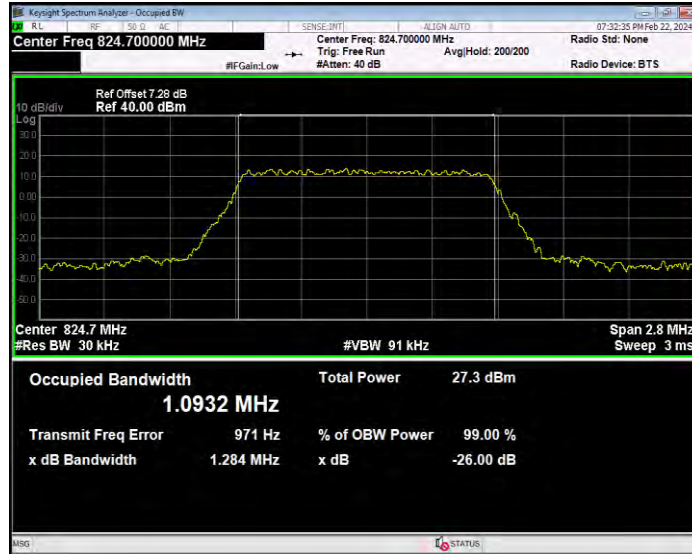

Band5 QPSK BW=1.4MHz Channel=20407 RB Size=6 Position=#0