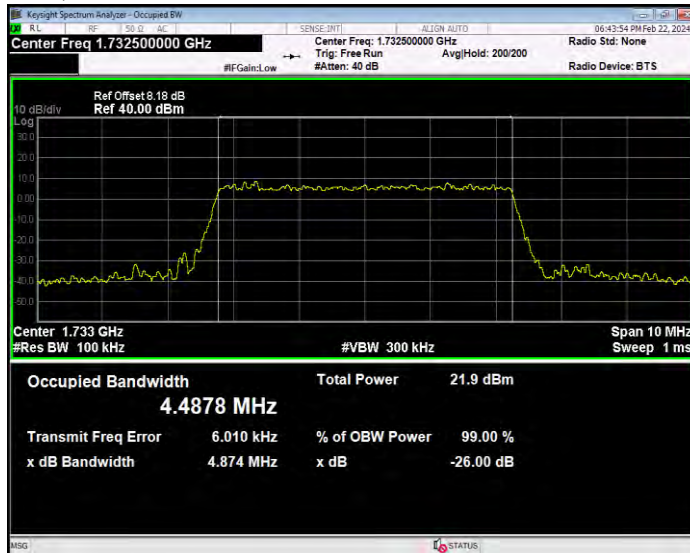

Band4 QPSK BW=5MHz Channel=20175 RB Size=25 Position=#0