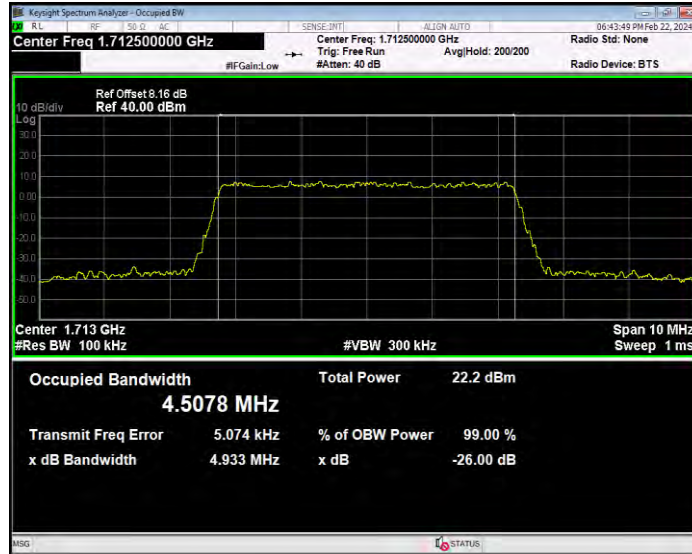

Band4 16QAM BW=3MHz Channel=19965 RB Size=15 Position=#0

Band4 16QAM BW=3MHz Channel=20175 RB Size=15 Position=#0

Band4 16QAM BW=3MHz Channel=20385 RB Size=15 Position=#0

Band4 16QAM BW=5MHz Channel=19975 RB Size=25 Position=#0