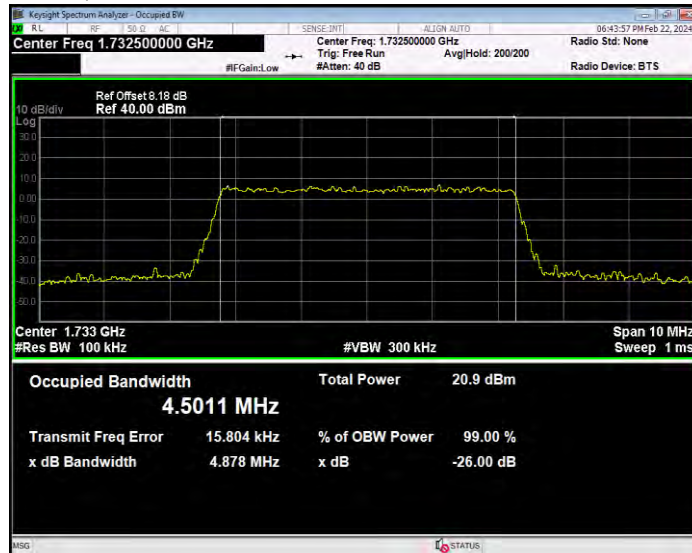

Band4 16QAM BW=5MHz Channel=20175 RB Size=25 Position=#0