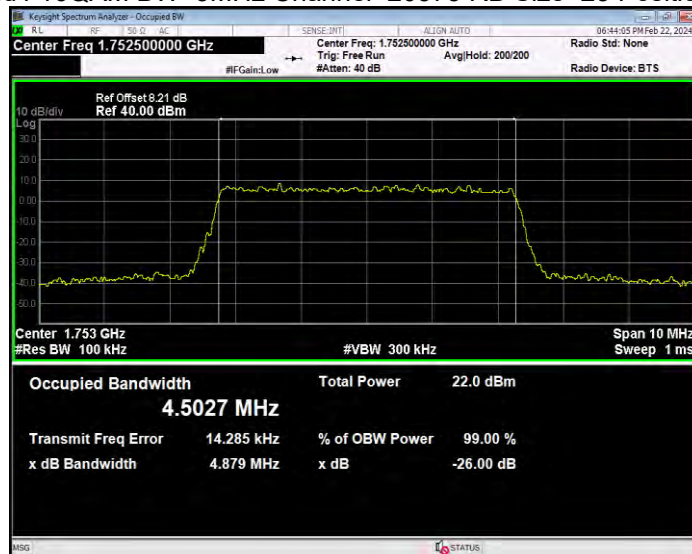

Band4 16QAM BW=5MHz Channel=20375 RB Size=25 Position=#0