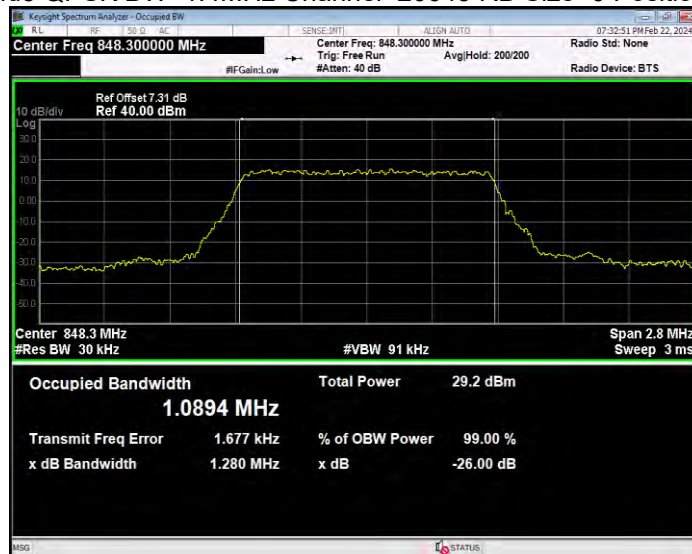

Band5 QPSK BW=1.4MHz Channel=20643 RB Size=6 Position=#0