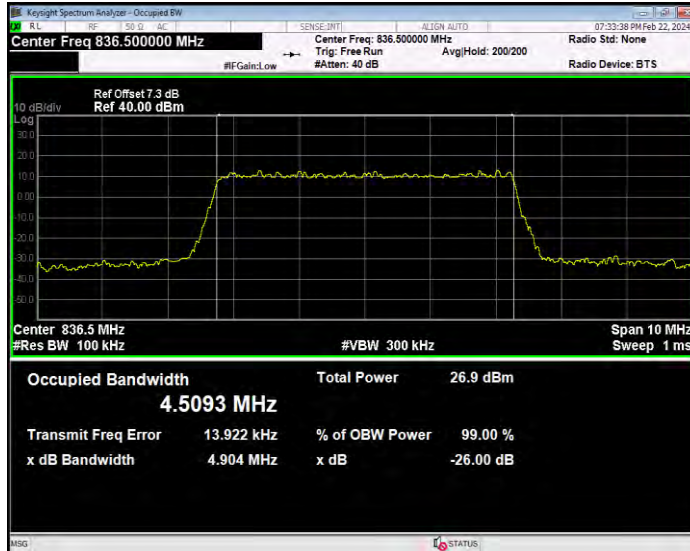

Band5 16QAM BW=5MHz Channel=20525 RB Size=25 Position=#0