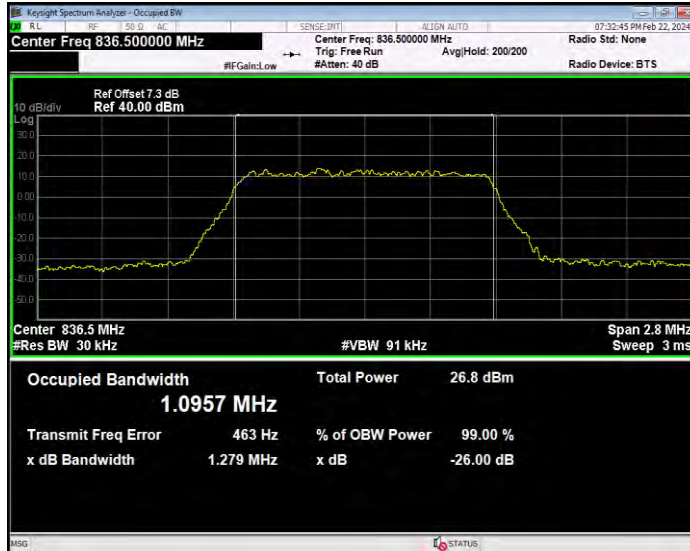

Band5 16QAM BW=1.4MHz Channel=20525 RB Size=6 Position=#0