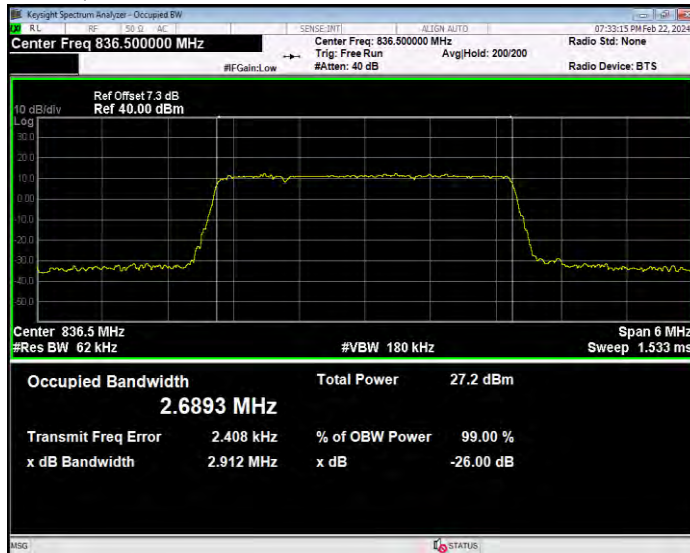

Band5 16QAM BW=10MHz Channel=20525 RB Size=50 Position=#0

Band5 16QAM BW=10MHz Channel=20600 RB Size=50 Position=#0

Band5 16QAM BW=3MHz Channel=20415 RB Size=15 Position=#0

Band5 16QAM BW=3MHz Channel=20525 RB Size=15 Position=#0