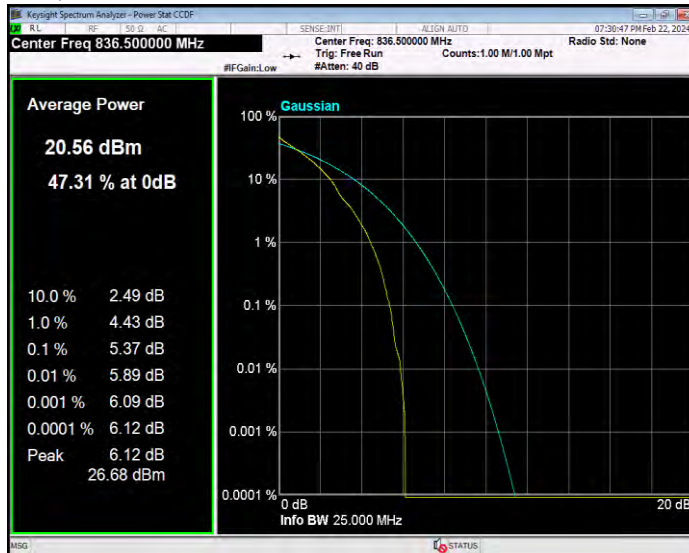

Band5 QPSK BW=1.4MHz Channel=20525 RB Size=1 Position=#0