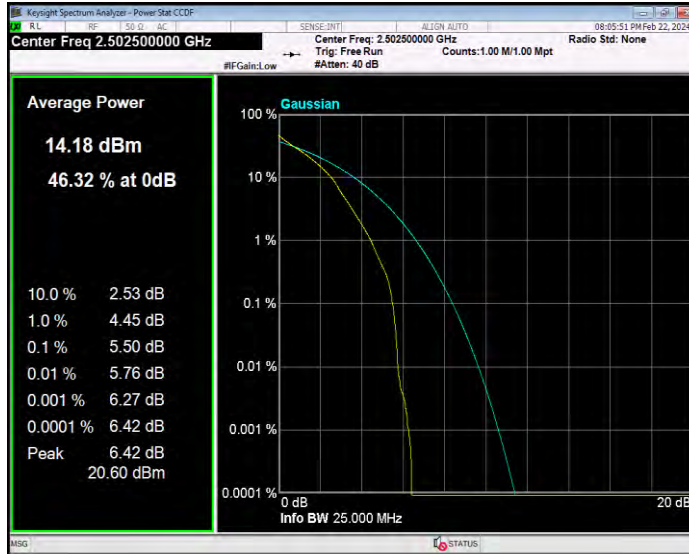

Band7 QPSK BW=5MHz Channel=20775 RB Size=1 Position=#0