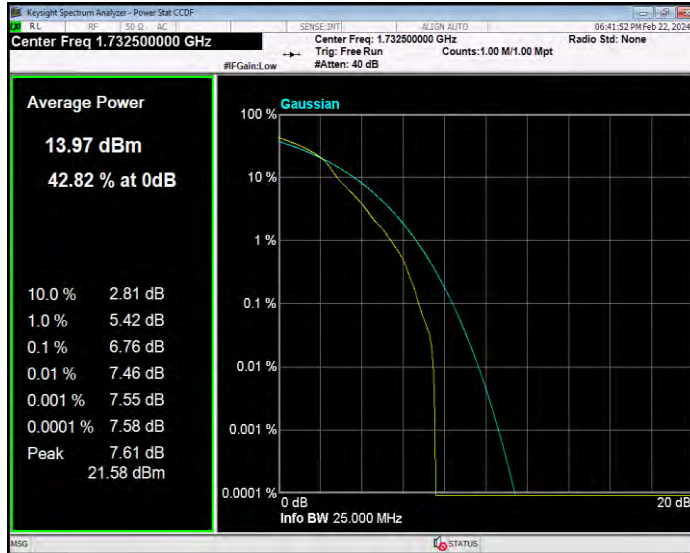

Band4 16QAM BW=15MHz Channel=20325 RB Size=1 Position=#0