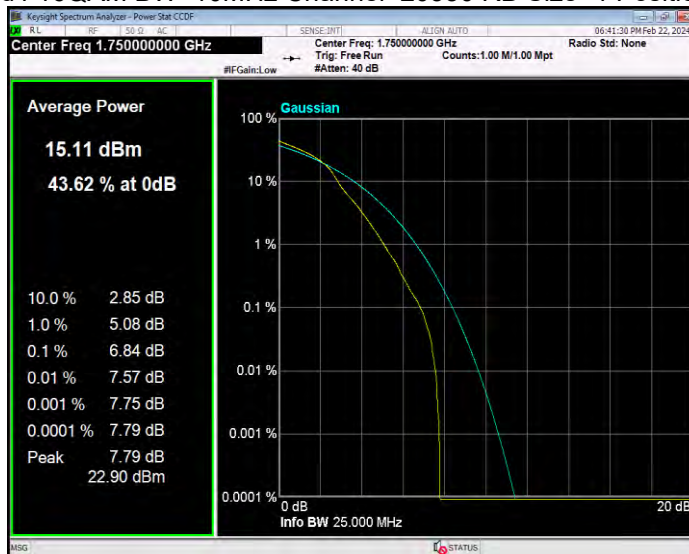

Band4 16QAM BW=15MHz Channel=20025 RB Size=1 Position=#0