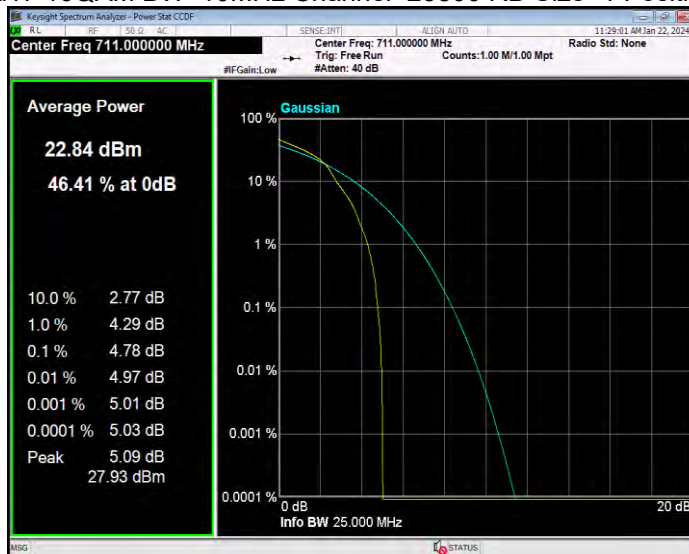

Band17 16QAM BW=5MHz Channel=23755 RB Size=1 Position=#0

Band17 16QAM BW=10MHz Channel=23800 RB Size=1 Position=#0