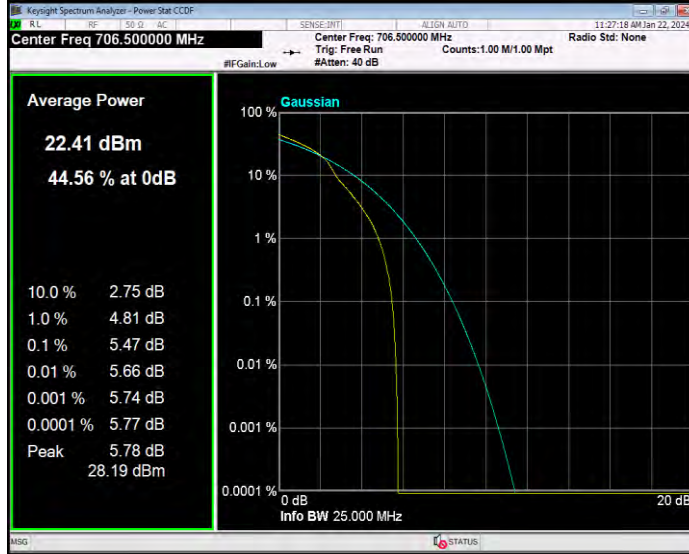

Band17 16QAM BW=5MHz Channel=23790 RB Size=1 Position=#0