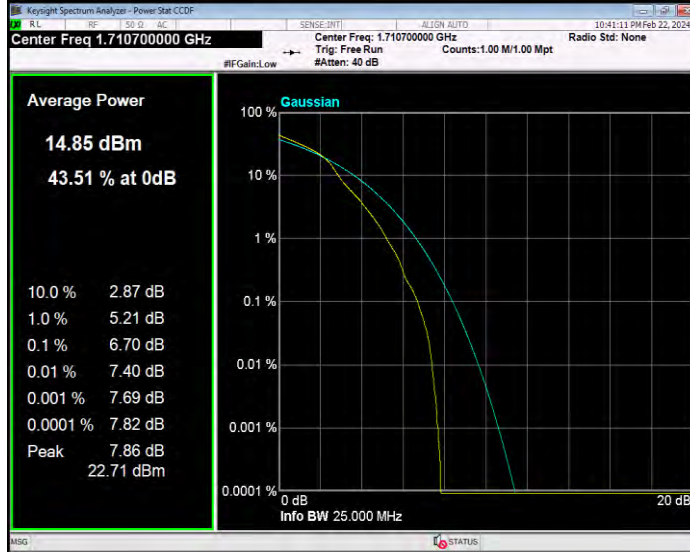

Band38 QPSK BW=5MHz Channel=37775 RB Size=1 Position=#0

Band38 QPSK BW=5MHz Channel=38000 RB Size=1 Position=#0

Band38 QPSK BW=5MHz Channel=38225 RB Size=1 Position=#0

Band66 16QAM BW=1.4MHz Channel=131979 RB Size=1 Position=#0