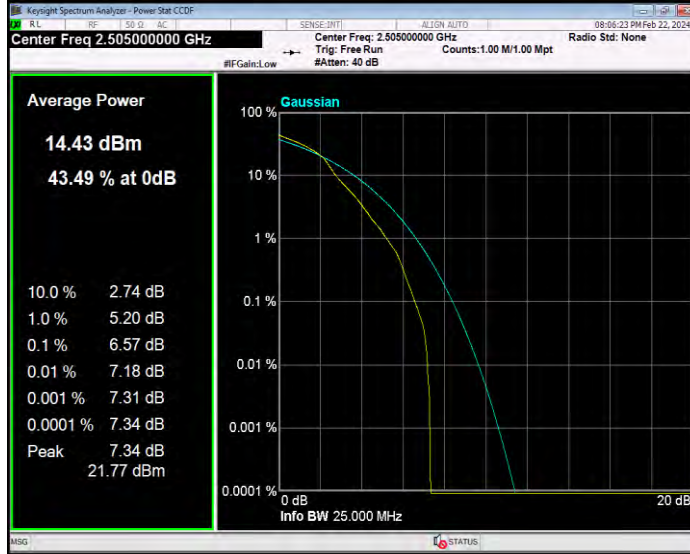

Band5 QPSK BW=5MHz Channel=20425 RB Size=1 Position=#0

Band5 QPSK BW=5MHz Channel=20525 RB Size=1 Position=#0

Band5 QPSK BW=5MHz Channel=20625 RB Size=1 Position=#0

Band7 16QAM BW=10MHz Channel=20800 RB Size=1 Position=#0