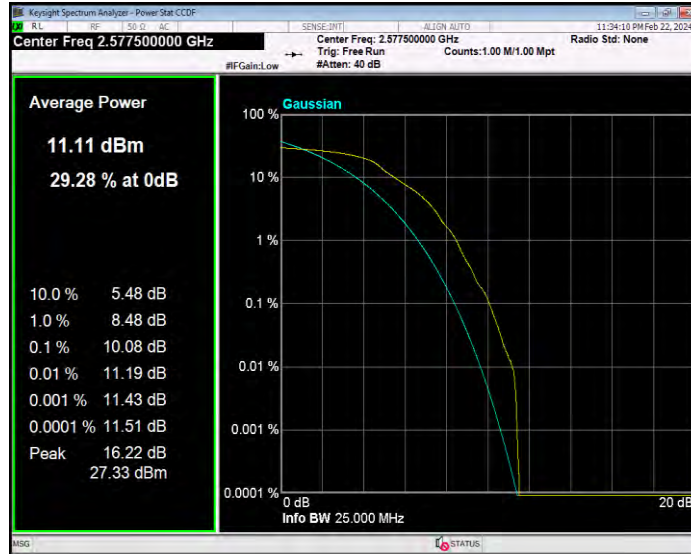

Band38 QPSK BW=15MHz Channel=37825 RB Size=1 Position=#0