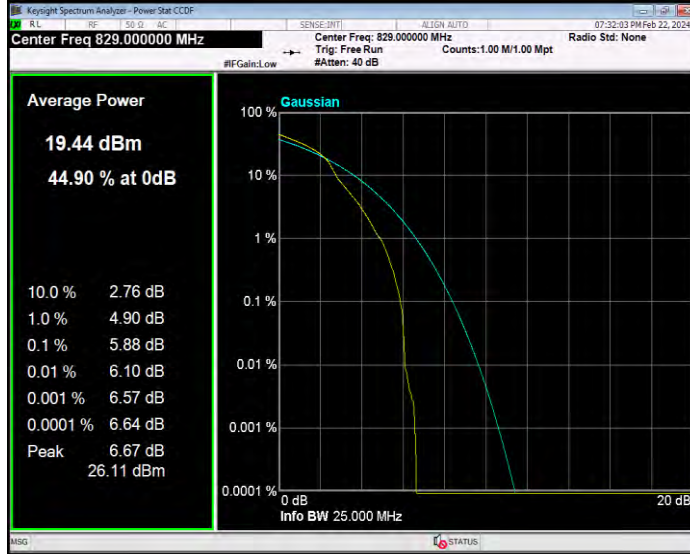

Band5 16QAM BW=10MHz Channel=20525 RB Size=1 Position=#0