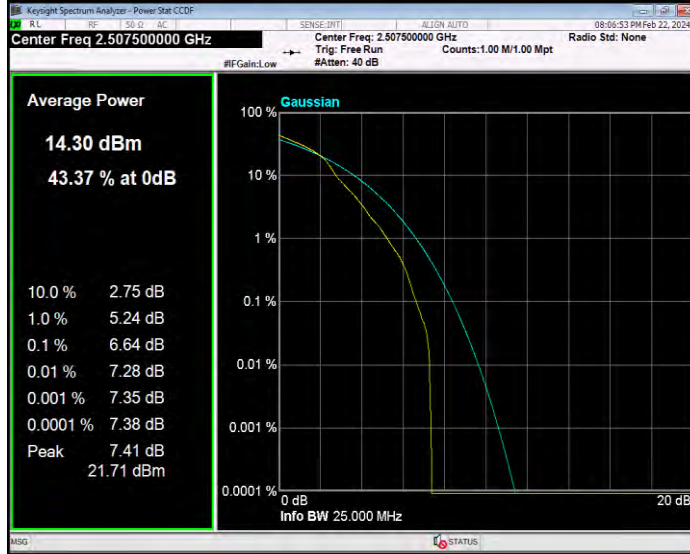

Band7 16QAM BW=15MHz Channel=21100 RB Size=1 Position=#0