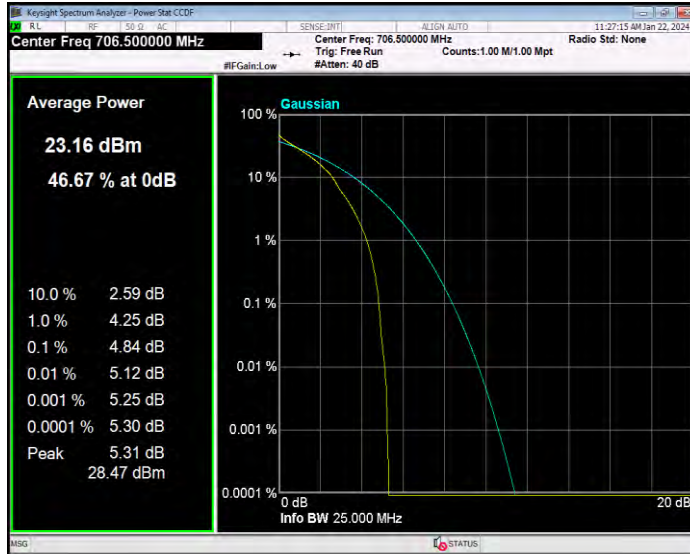

Band17 QPSK BW=5MHz Channel=23755 RB Size=1 Position=#0