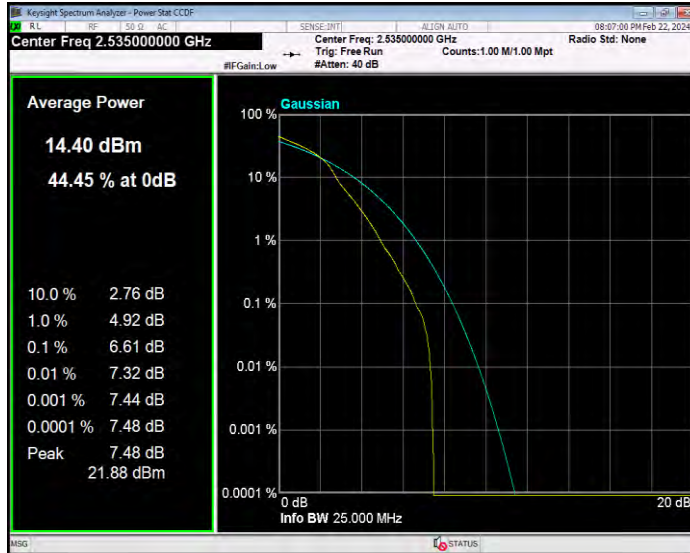

Band7 16QAM BW=10MHz Channel=21100 RB Size=1 Position=#0

Band7 16QAM BW=10MHz Channel=21400 RB Size=1 Position=#0

Band7 16QAM BW=15MHz Channel=20825 RB Size=1 Position=#0

Band7 16QAM BW=15MHz Channel=21100 RB Size=1 Position=#0