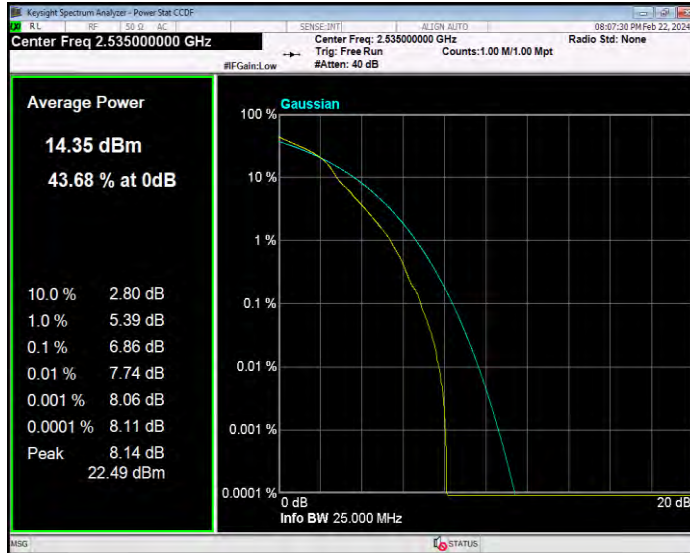

Band7 16QAM BW=20MHz Channel=21100 RB Size=1 Position=#0