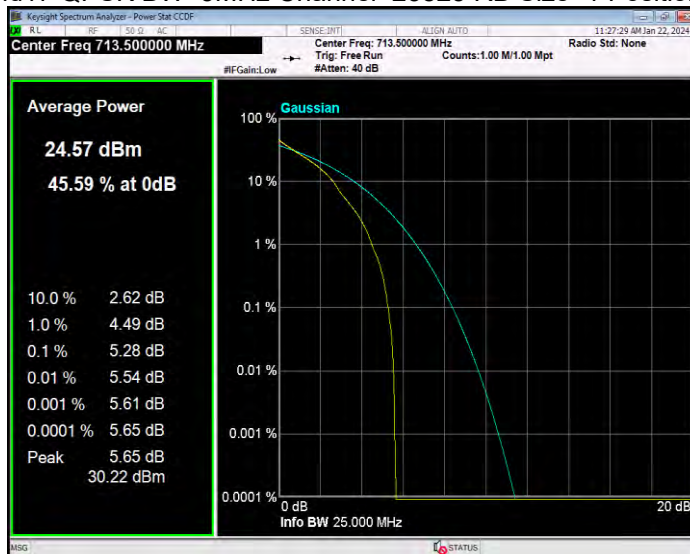

Band38 16QAM BW=10MHz Channel=37800 RB Size=1 Position=#0

Band17 QPSK BW=5MHz Channel=23825 RB Size=1 Position=#0