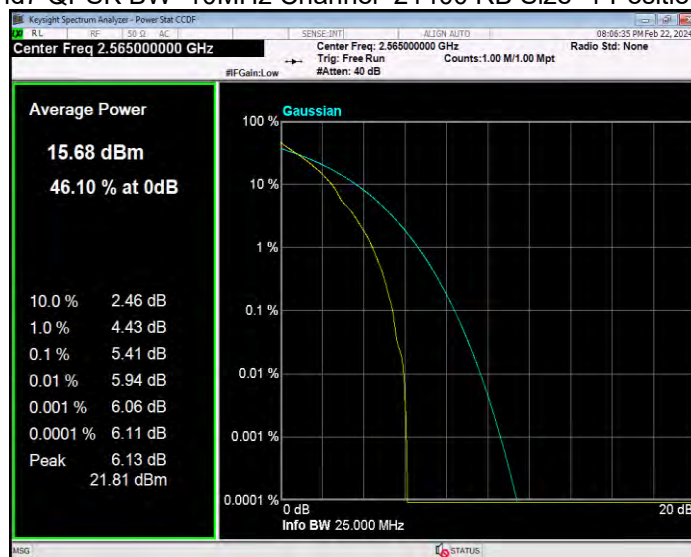

Band7 QPSK BW=10MHz Channel=21400 RB Size=1 Position=#0