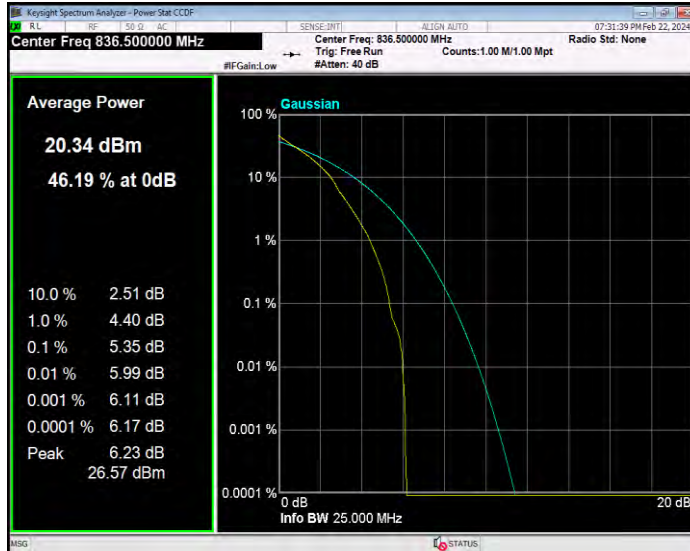

Band5 QPSK BW=5MHz Channel=20525 RB Size=1 Position=#0