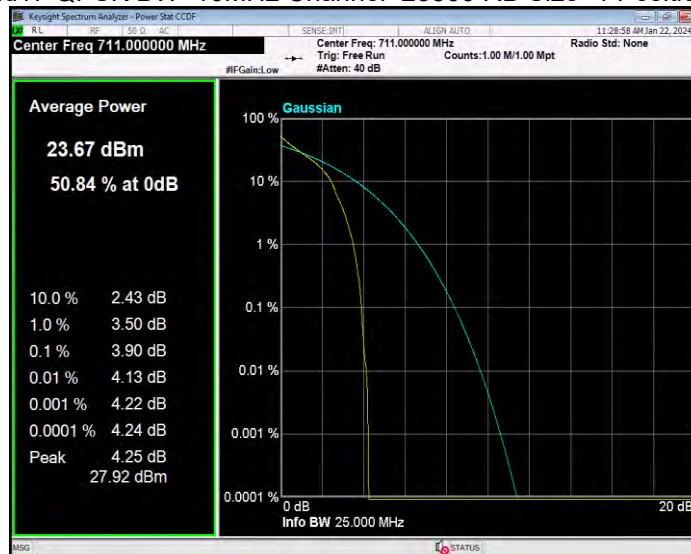

Band17 16QAM BW=5MHz Channel=23825 RB Size=1 Position=#0

Band17 QPSK BW=10MHz Channel=23780 RB Size=1 Position=#0

Band17 QPSK BW=10MHz Channel=23790 RB Size=1 Position=#0

Band17 QPSK BW=10MHz Channel=23800 RB Size=1 Position=#0