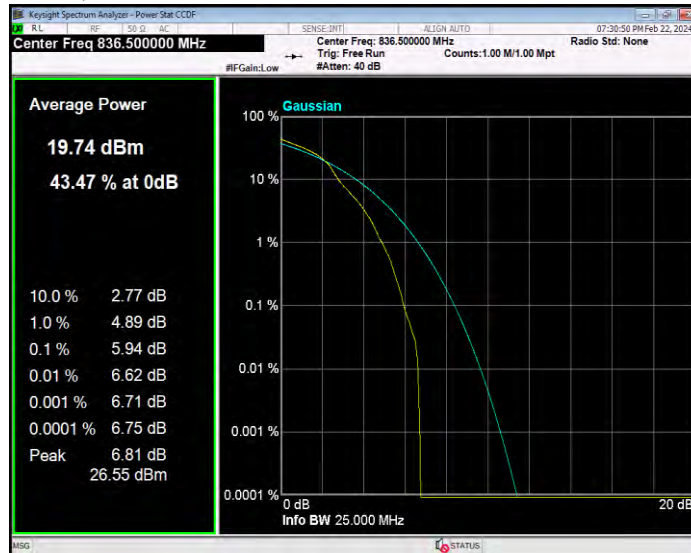

Band5 16QAM BW=1.4MHz Channel=20643 RB Size=1 Position=#0