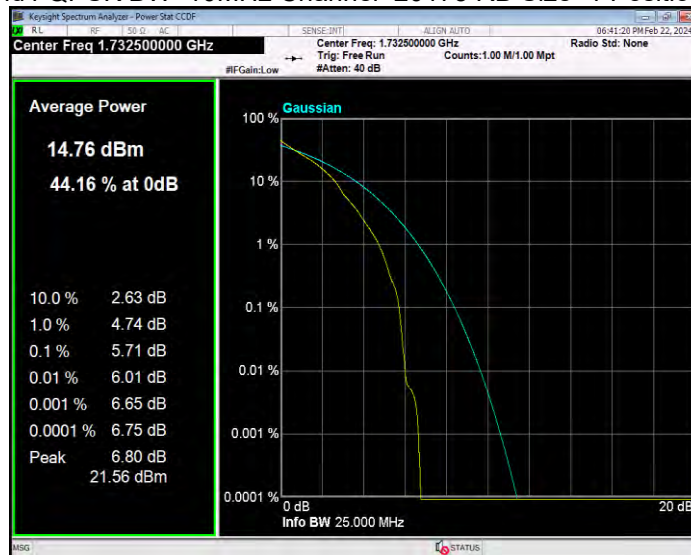

Band4 QPSK BW=10MHz Channel=20175 RB Size=1 Position=#0