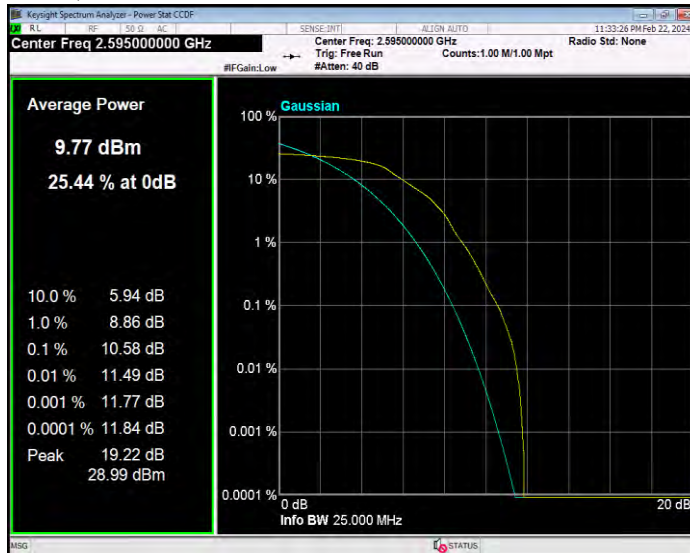

Band38 QPSK BW=5MHz Channel=38000 RB Size=1 Position=#0