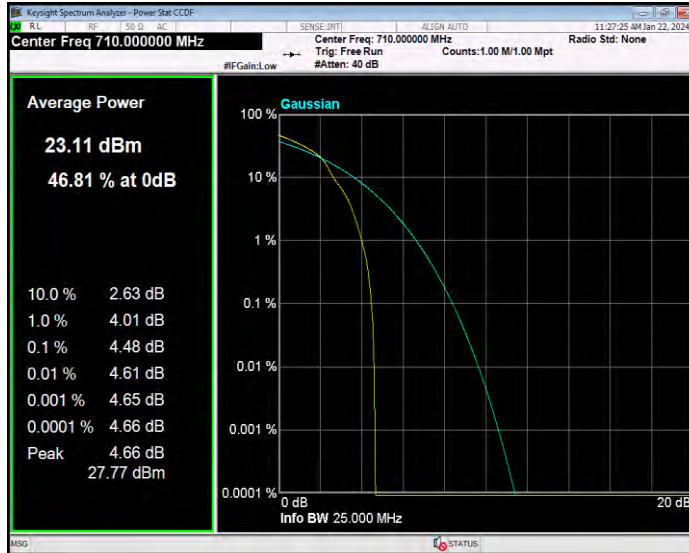

Band17 16QAM BW=10MHz Channel=23790 RB Size=1 Position=#0

Band17 16QAM BW=10MHz Channel=23800 RB Size=1 Position=#0

Band17 16QAM BW=5MHz Channel=23755 RB Size=1 Position=#0

Band17 16QAM BW=5MHz Channel=23790 RB Size=1 Position=#0