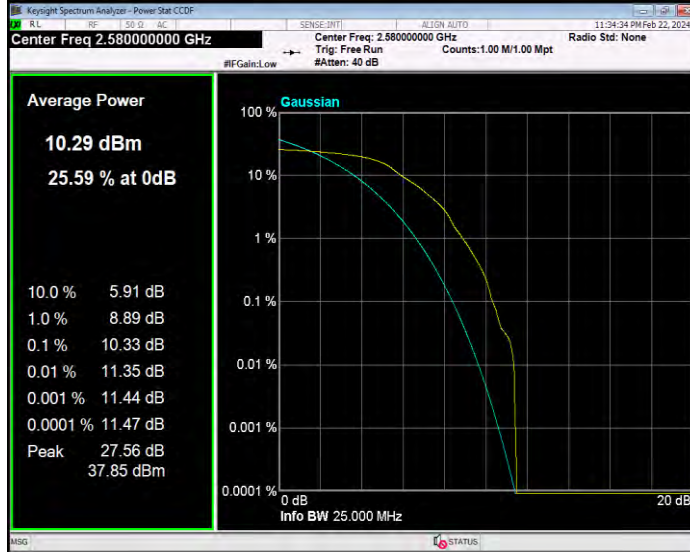

Band38 QPSK BW=20MHz Channel=37850 RB Size=1 Position=#0