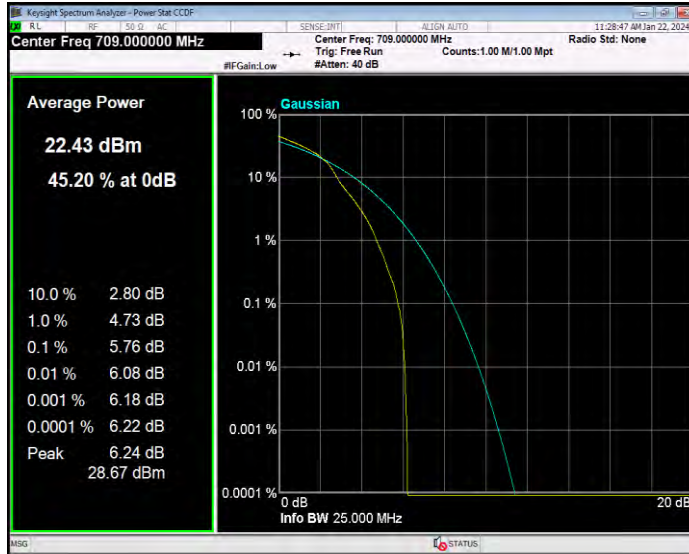

Band7 QPSK BW=5MHz Channel=20775 RB Size=1 Position=#0

Band7 QPSK BW=5MHz Channel=21100 RB Size=1 Position=#0

Band7 QPSK BW=5MHz Channel=21425 RB Size=1 Position=#0

Band17 16QAM BW=10MHz Channel=23780 RB Size=1 Position=#0