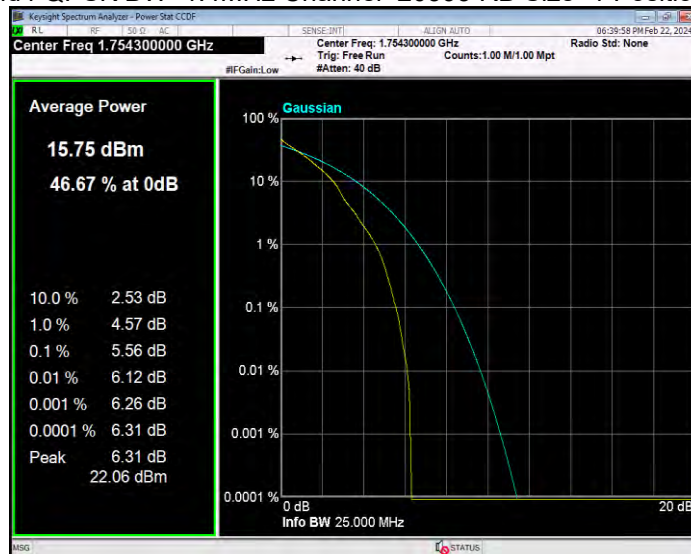

Band4 16QAM BW=5MHz Channel=20375 RB Size=1 Position=#0

Band4 QPSK BW=1.4MHz Channel=19957 RB Size=1 Position=#0

Band4 QPSK BW=1.4MHz Channel=20175 RB Size=1 Position=#0

Band4 QPSK BW=1.4MHz Channel=20393 RB Size=1 Position=#0