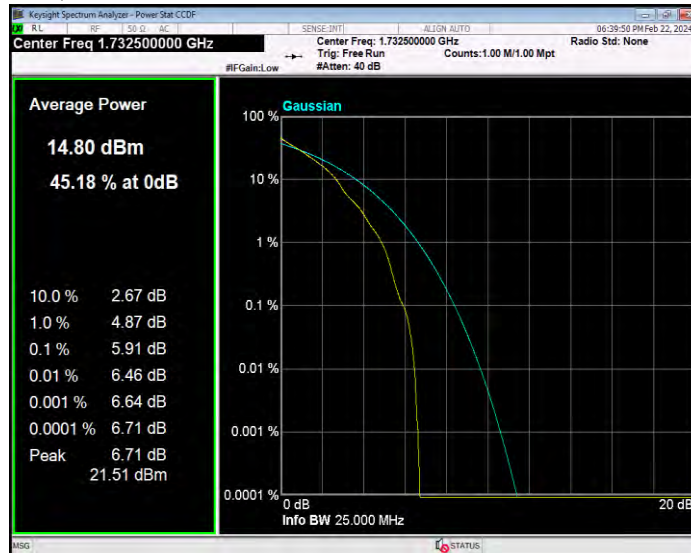

Band4 QPSK BW=1.4MHz Channel=20175 RB Size=1 Position=#0