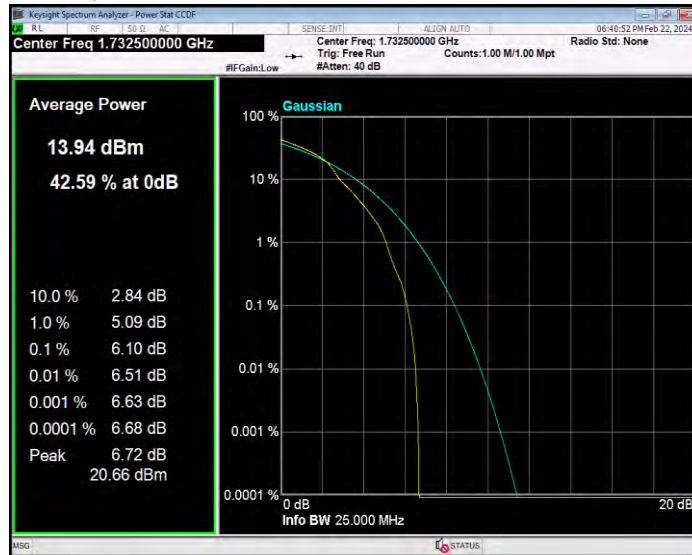

Band4 16QAM BW=3MHz Channel=20175 RB Size=1 Position=#0

Band4 16QAM BW=3MHz Channel=20385 RB Size=1 Position=#0

Band4 16QAM BW=5MHz Channel=19975 RB Size=1 Position=#0

Band4 16QAM BW=5MHz Channel=20175 RB Size=1 Position=#0