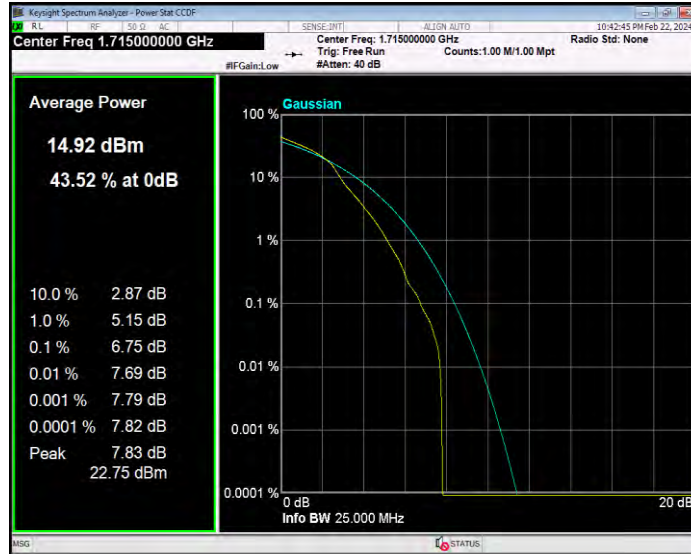

Band66 16QAM BW=10MHz Channel=132322 RB Size=1 Position=#0