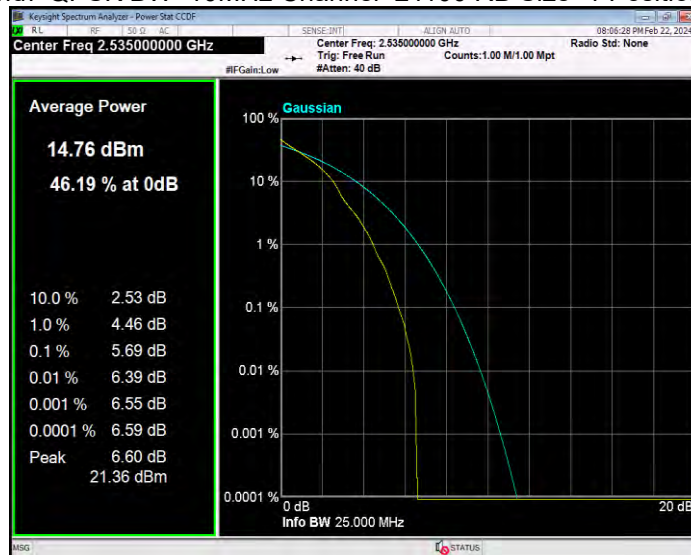

Band7 QPSK BW=10MHz Channel=21100 RB Size=1 Position=#0