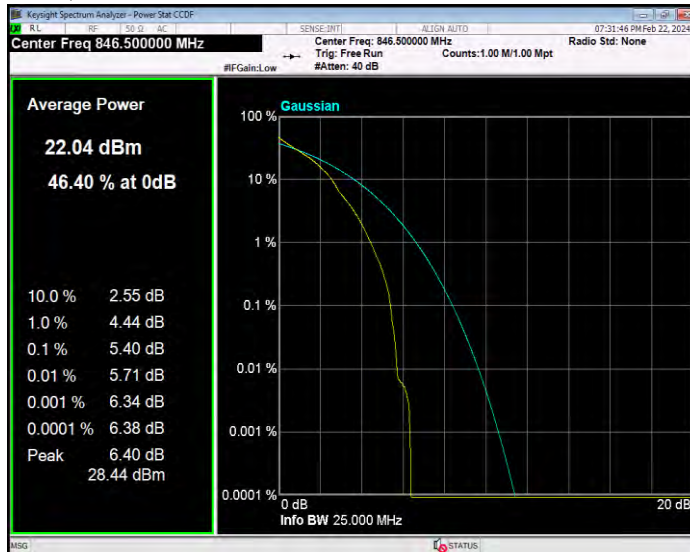

Band7 16QAM BW=10MHz Channel=20800 RB Size=1 Position=#0

Band5 QPSK BW=5MHz Channel=20625 RB Size=1 Position=#0