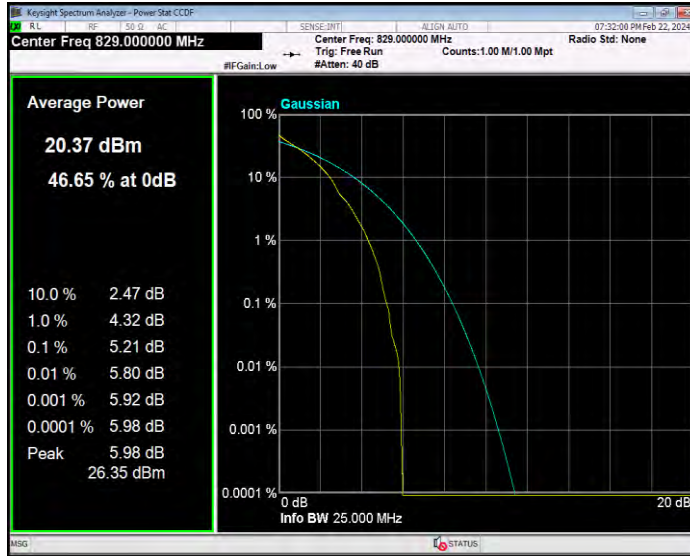

Band5 QPSK BW=10MHz Channel=20450 RB Size=1 Position=#0