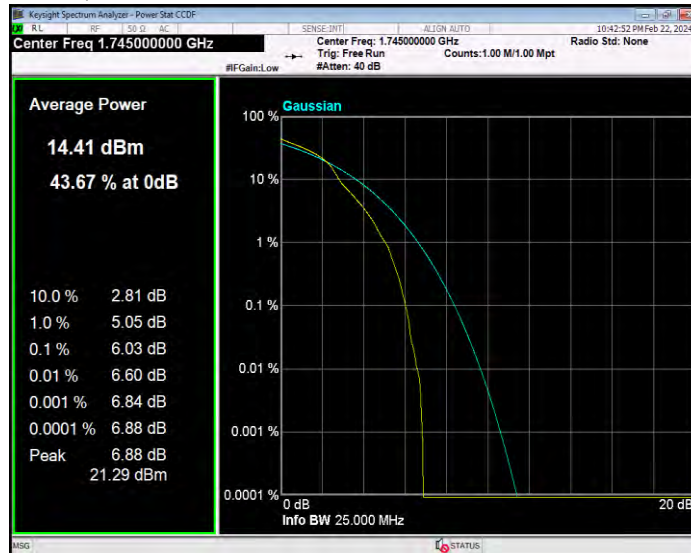

Band66 16QAM BW=1.4MHz Channel=132322 RB Size=1 Position=#0

Band66 16QAM BW=1.4MHz Channel=132665 RB Size=1 Position=#0

Band66 16QAM BW=10MHz Channel=132022 RB Size=1 Position=#0

Band66 16QAM BW=10MHz Channel=132322 RB Size=1 Position=#0