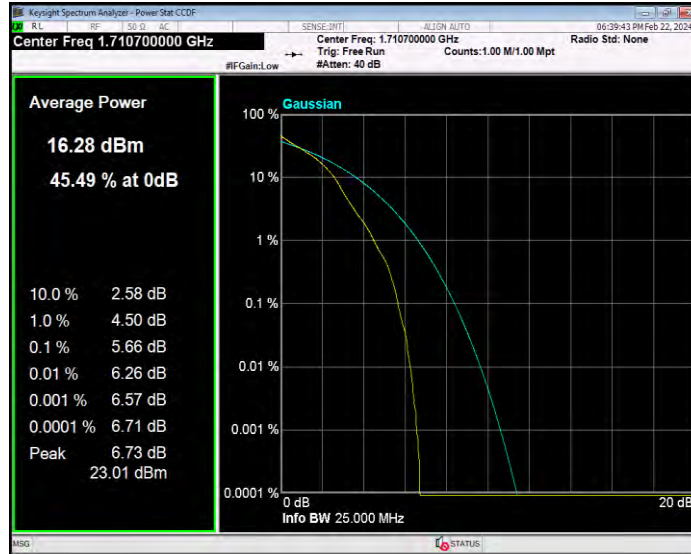

Band4 QPSK BW=1.4MHz Channel=19957 RB Size=1 Position=#0