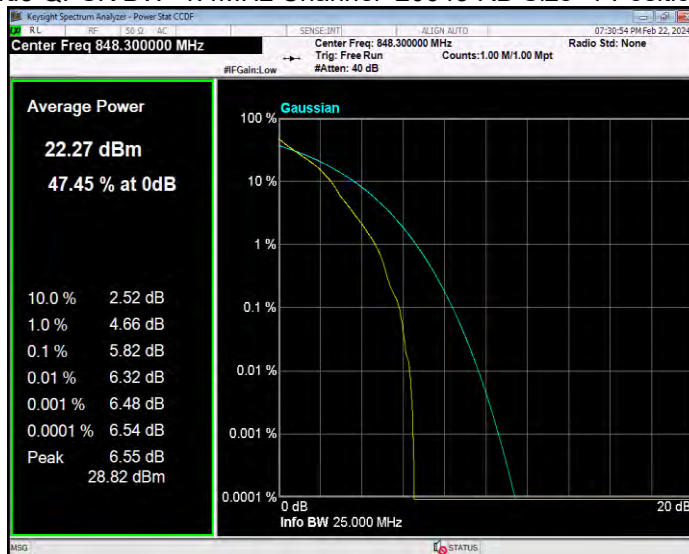

Band5 QPSK BW=1.4MHz Channel=20643 RB Size=1 Position=#0