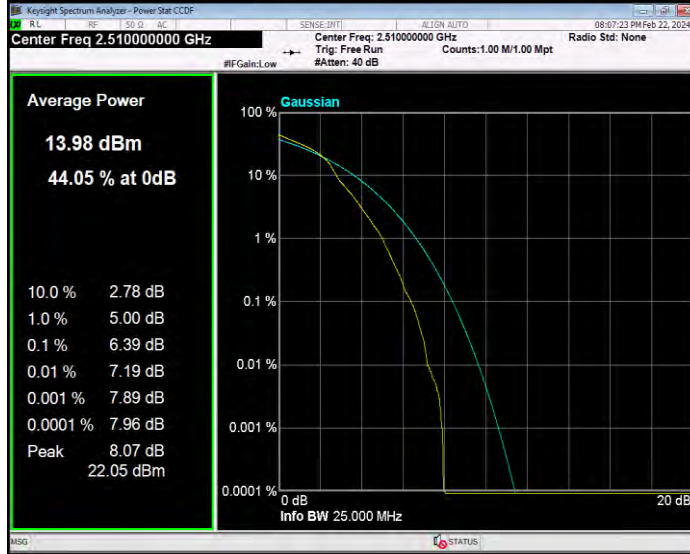

Band7 16QAM BW=20MHz Channel=20850 RB Size=1 Position=#0