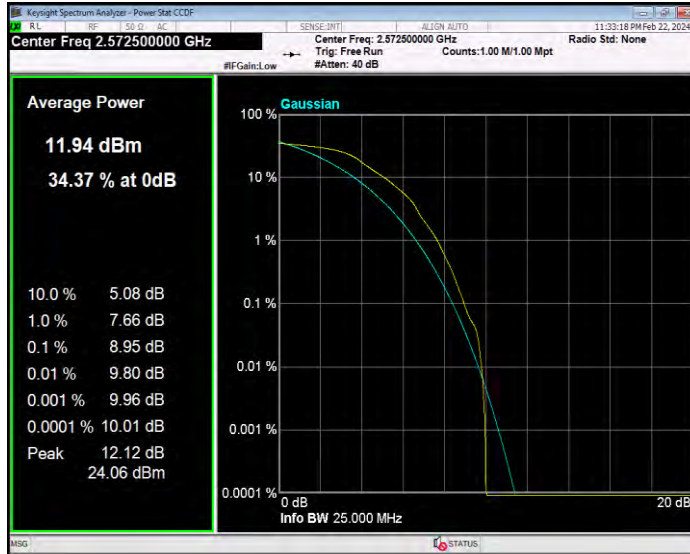

Band38 QPSK BW=5MHz Channel=37775 RB Size=1 Position=#0