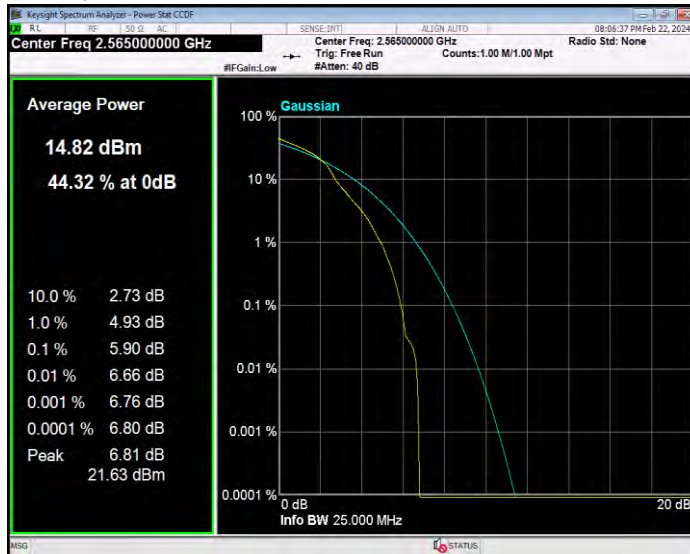

Band7 16QAM BW=15MHz Channel=20825 RB Size=1 Position=#0