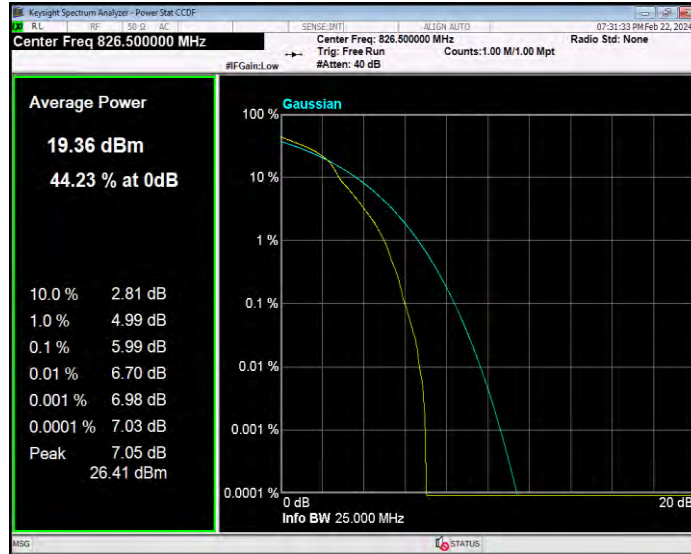

Band5 16QAM BW=5MHz Channel=20425 RB Size=1 Position=#0