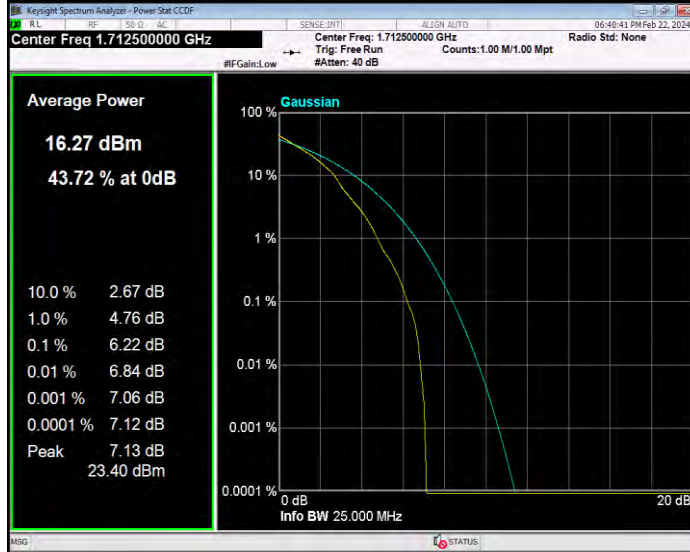

Band4 QPSK BW=5MHz Channel=19975 RB Size=1 Position=#0