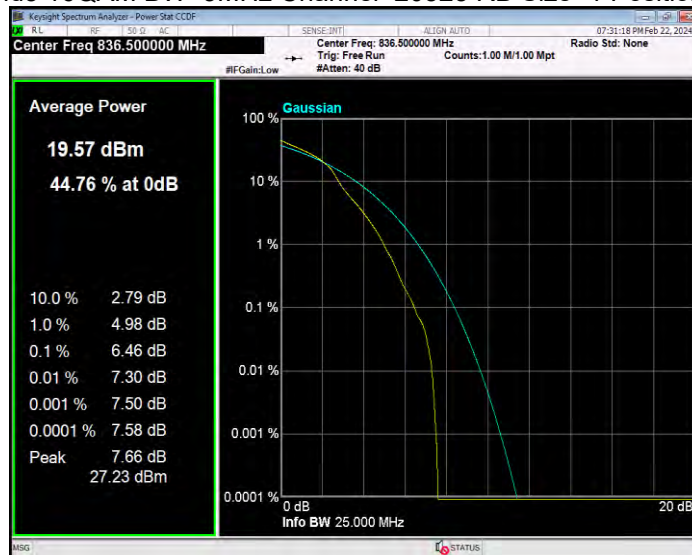

Band5 16QAM BW=3MHz Channel=20525 RB Size=1 Position=#0