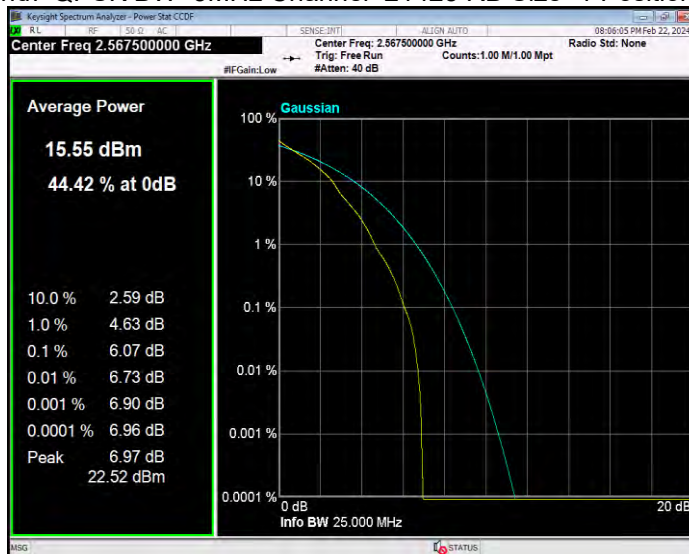

Band7 QPSK BW=5MHz Channel=21425 RB Size=1 Position=#0