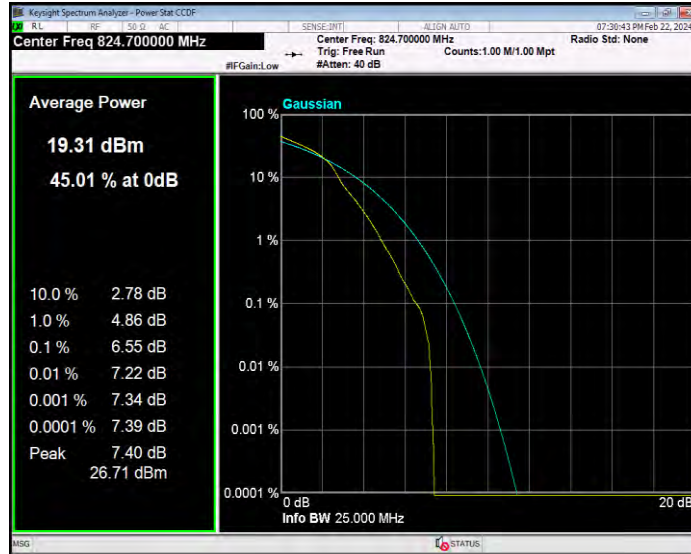

Band4 QPSK BW=5MHz Channel=19975 RB Size=1 Position=#0

Band4 QPSK BW=5MHz Channel=20175 RB Size=1 Position=#0

Band4 QPSK BW=5MHz Channel=20375 RB Size=1 Position=#0

Band5 16QAM BW=1.4MHz Channel=20407 RB Size=1 Position=#0