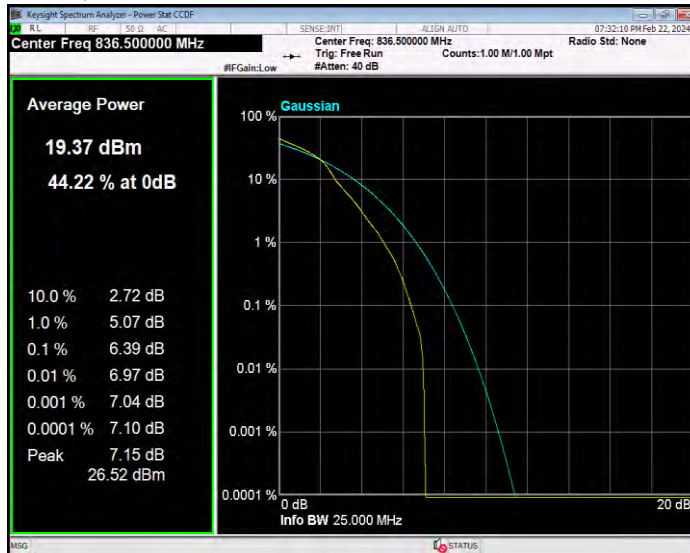

Band5 16QAM BW=1.4MHz Channel=20525 RB Size=1 Position=#0

Band5 16QAM BW=1.4MHz Channel=20643 RB Size=1 Position=#0

Band5 16QAM BW=10MHz Channel=20450 RB Size=1 Position=#0

Band5 16QAM BW=10MHz Channel=20525 RB Size=1 Position=#0