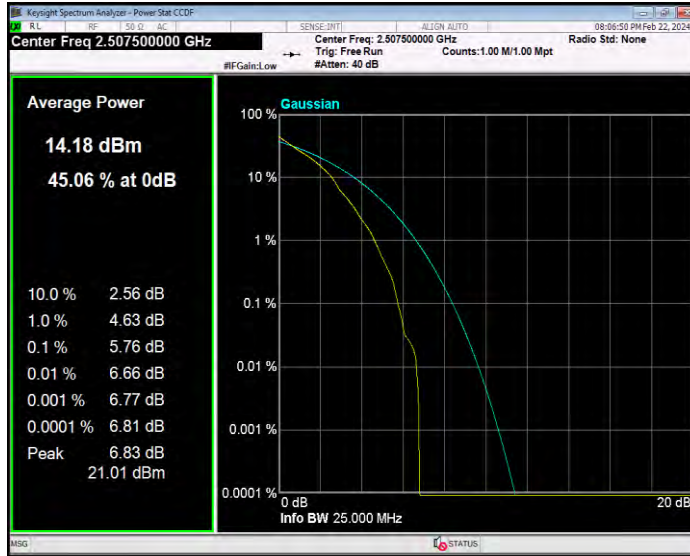

Band7 QPSK BW=15MHz Channel=20825 RB Size=1 Position=#0