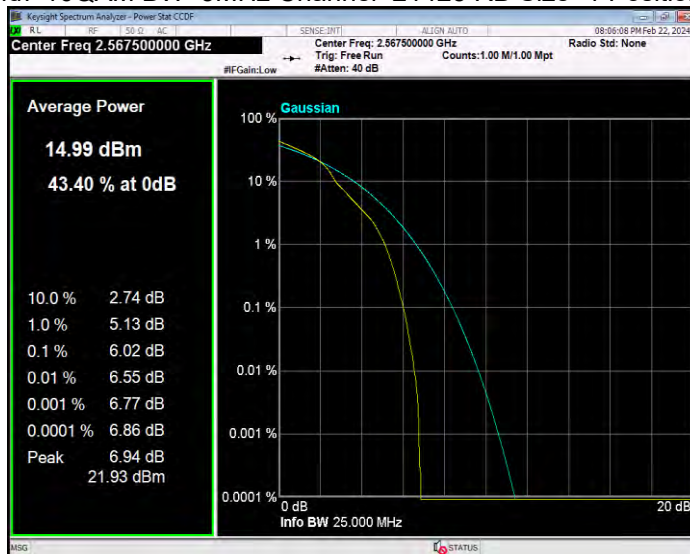

Band7 16QAM BW=5MHz Channel=21425 RB Size=1 Position=#0