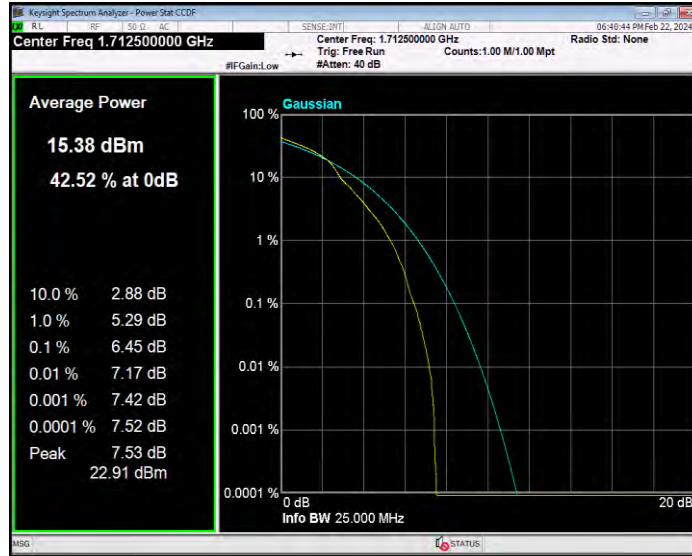

Band4 16QAM BW=5MHz Channel=20175 RB Size=1 Position=#0