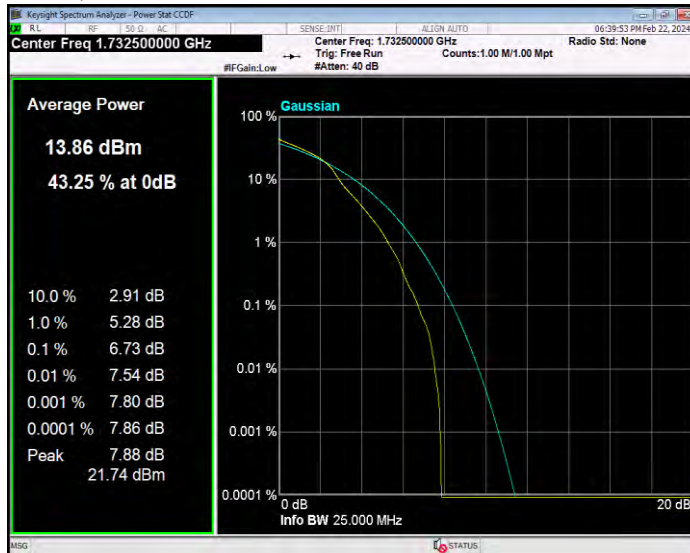

Band4 16QAM BW=1.4MHz Channel=20175 RB Size=1 Position=#0