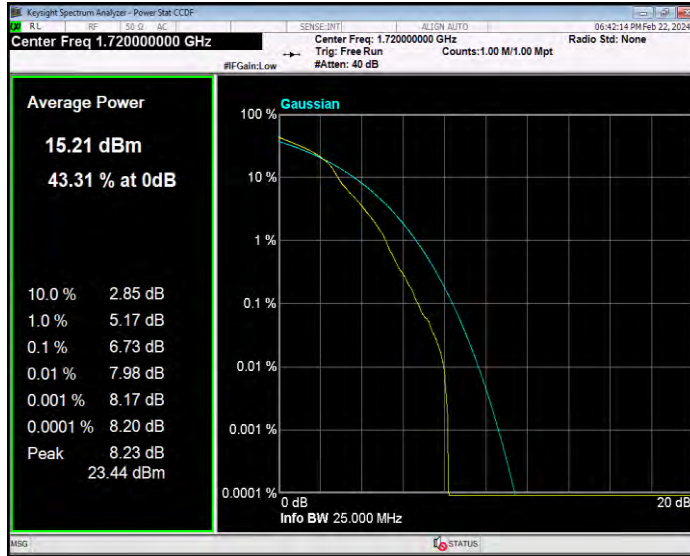

Band4 16QAM BW=20MHz Channel=20175 RB Size=1 Position=#0