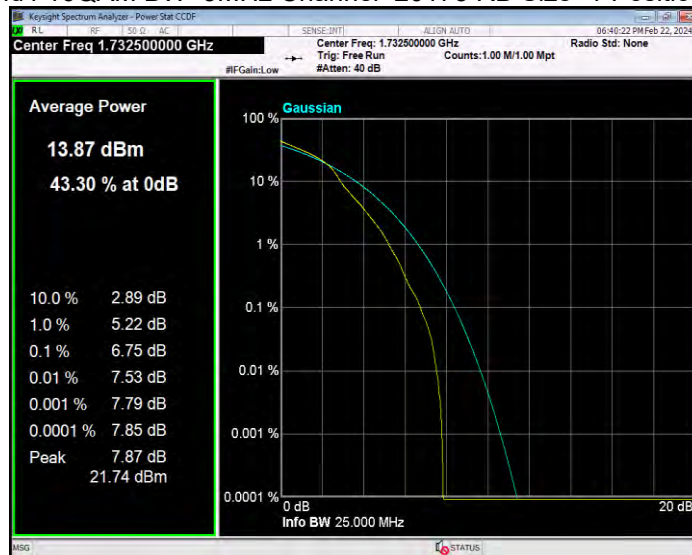

Band4 16QAM BW=3MHz Channel=20175 RB Size=1 Position=#0