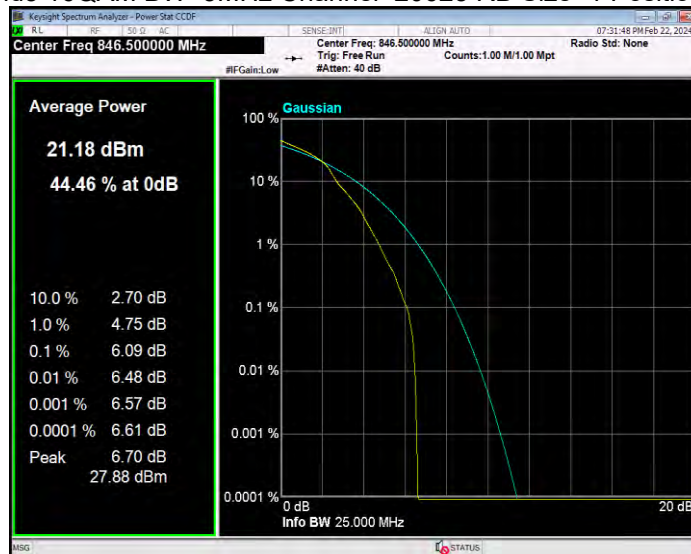

Band5 16QAM BW=5MHz Channel=20625 RB Size=1 Position=#0