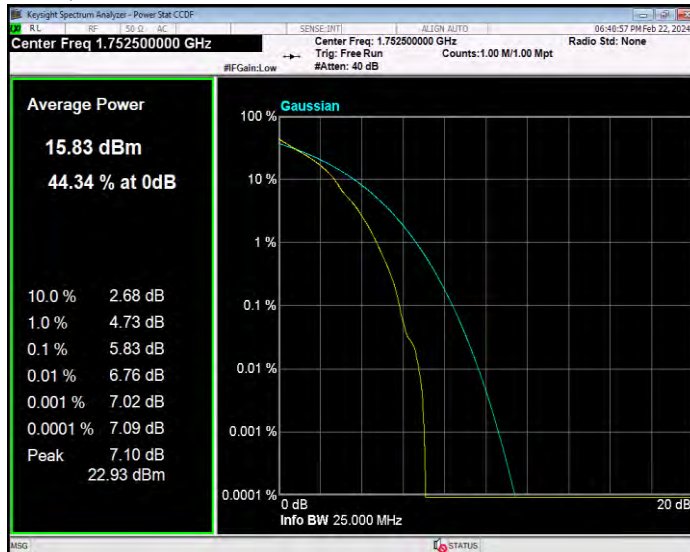

Band5 16QAM BW=1.4MHz Channel=20407 RB Size=1 Position=#0

Band4 QPSK BW=5MHz Channel=20375 RB Size=1 Position=#0