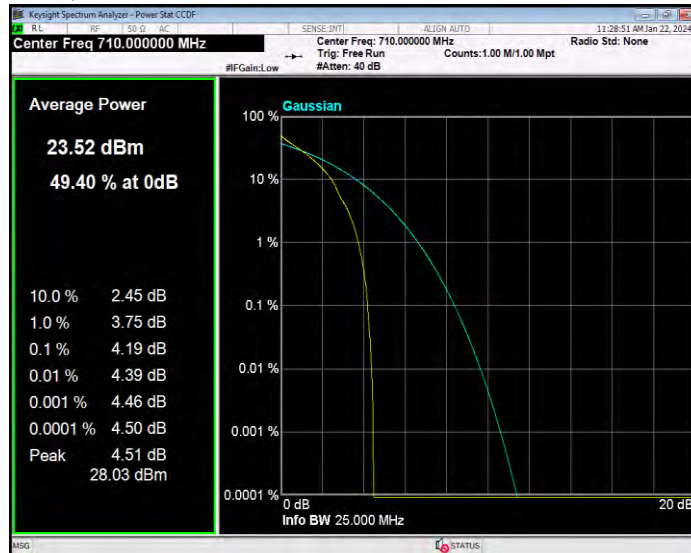

Band17 QPSK BW=10MHz Channel=23790 RB Size=1 Position=#0