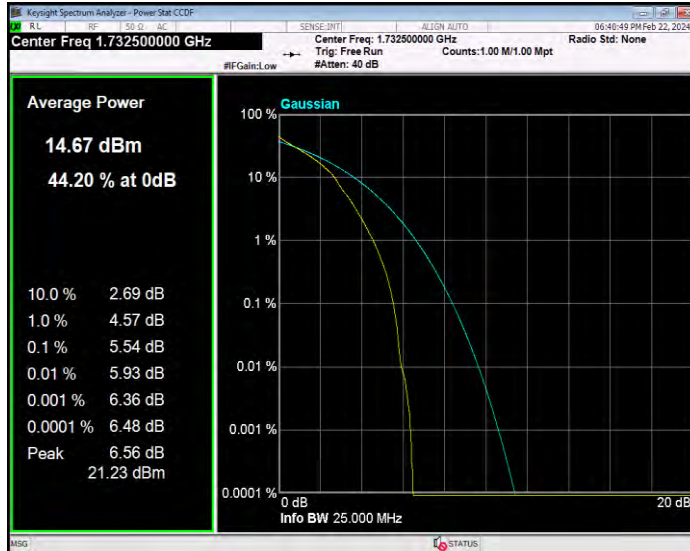

Band4 QPSK BW=5MHz Channel=20175 RB Size=1 Position=#0