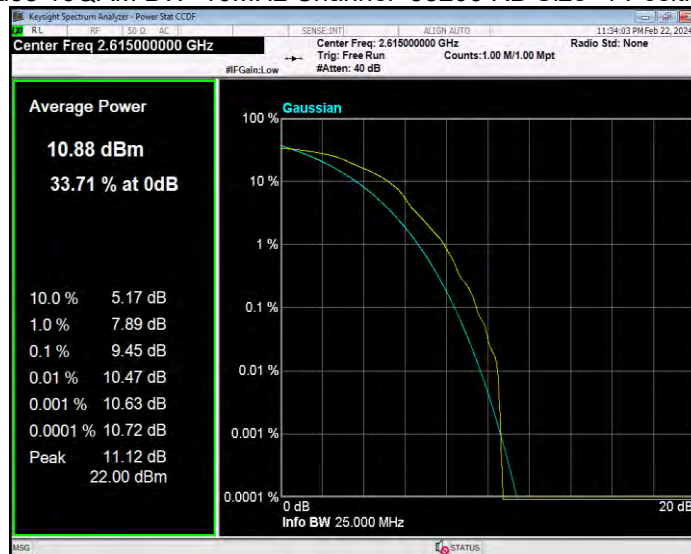

Band38 16QAM BW=15MHz Channel=37825 RB Size=1 Position=#0