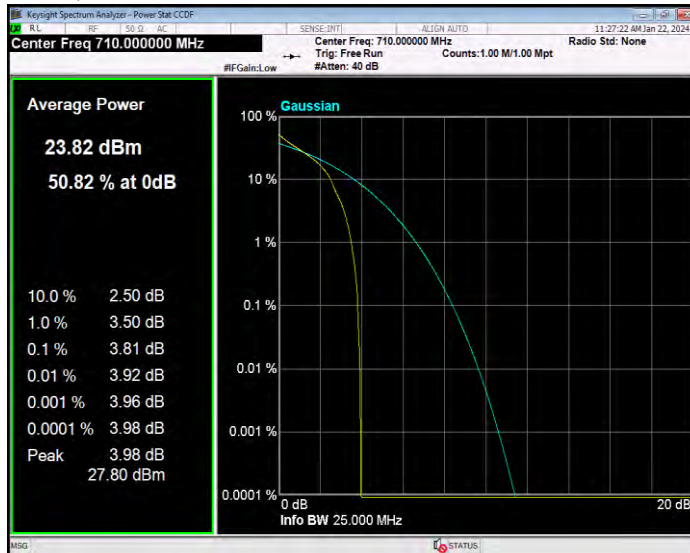

Band17 QPSK BW=5MHz Channel=23790 RB Size=1 Position=#0