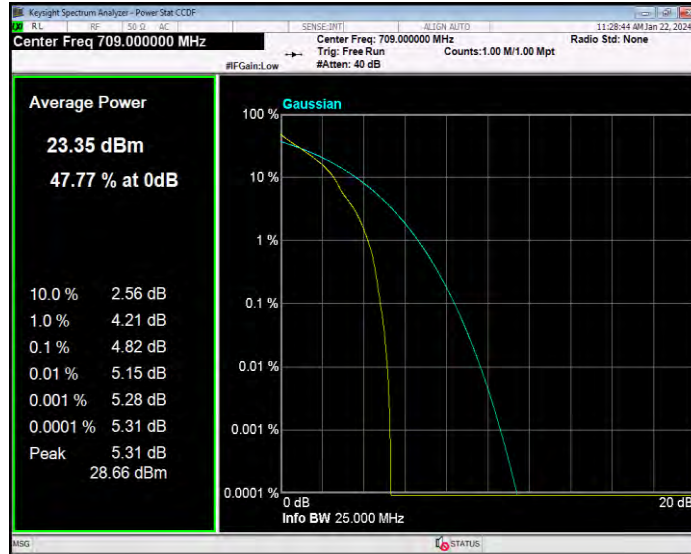

Band17 QPSK BW=10MHz Channel=23780 RB Size=1 Position=#0