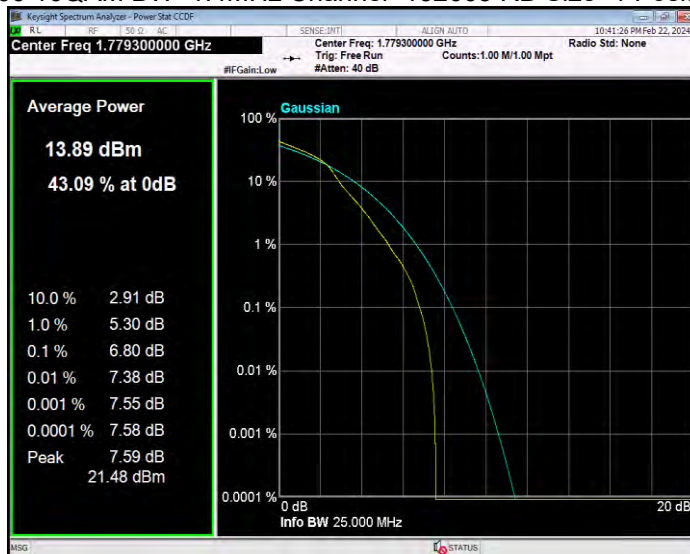

Band66 16QAM BW=10MHz Channel=132022 RB Size=1 Position=#0

Band66 16QAM BW=1.4MHz Channel=132665 RB Size=1 Position=#0