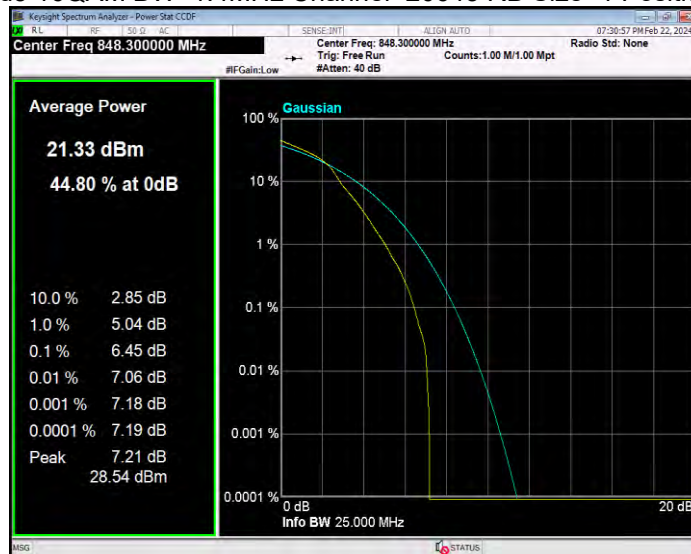

Band5 16QAM BW=10MHz Channel=20450 RB Size=1 Position=#0