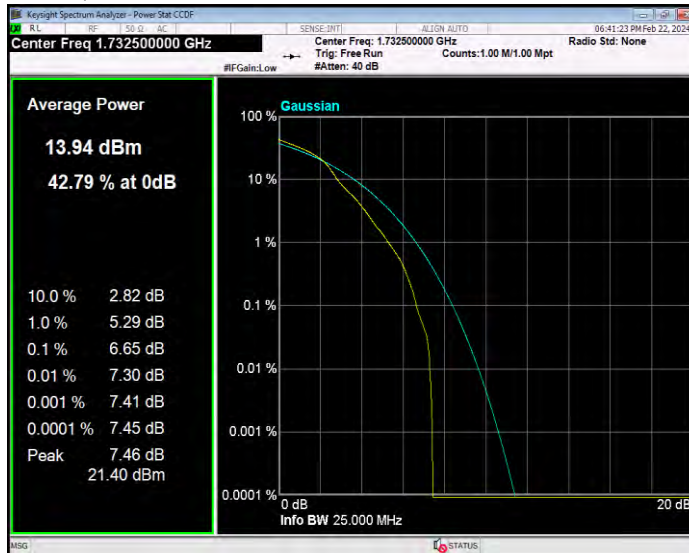

Band4 16QAM BW=1.4MHz Channel=20175 RB Size=1 Position=#0

Band4 16QAM BW=1.4MHz Channel=20393 RB Size=1 Position=#0

Band4 16QAM BW=10MHz Channel=20000 RB Size=1 Position=#0

Band4 16QAM BW=10MHz Channel=20175 RB Size=1 Position=#0