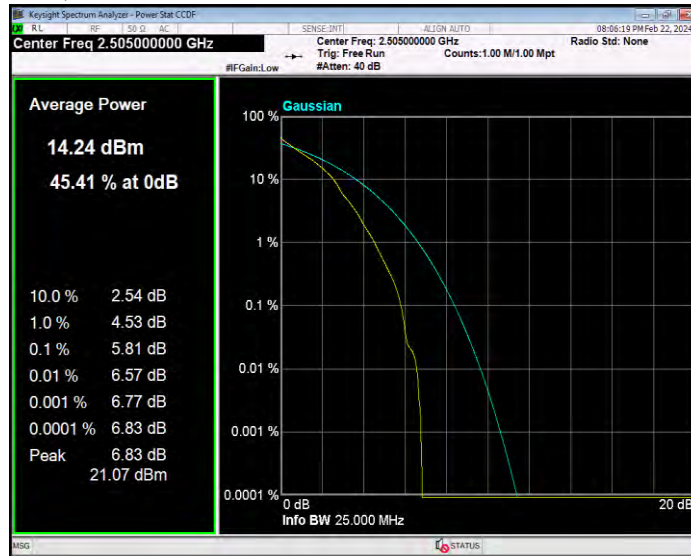

Band7 16QAM BW=5MHz Channel=20775 RB Size=1 Position=#0

Band7 16QAM BW=5MHz Channel=21100 RB Size=1 Position=#0

Band7 16QAM BW=5MHz Channel=21425 RB Size=1 Position=#0

Band7 QPSK BW=10MHz Channel=20800 RB Size=1 Position=#0