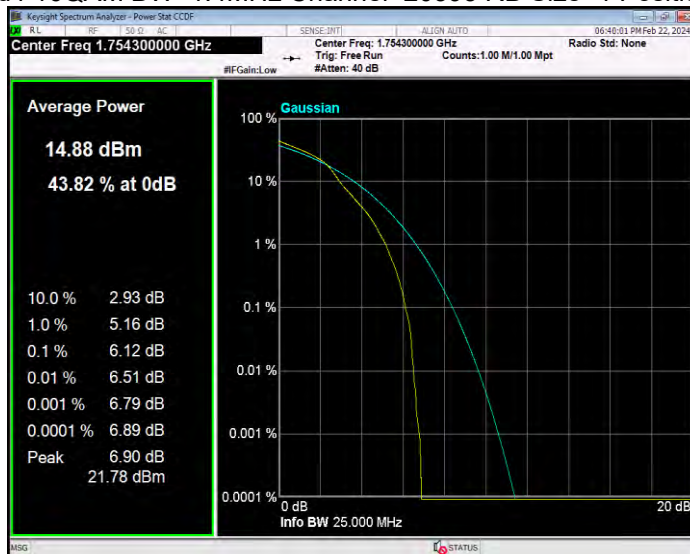

Band4 16QAM BW=10MHz Channel=20000 RB Size=1 Position=#0

Band4 16QAM BW=1.4MHz Channel=20393 RB Size=1 Position=#0