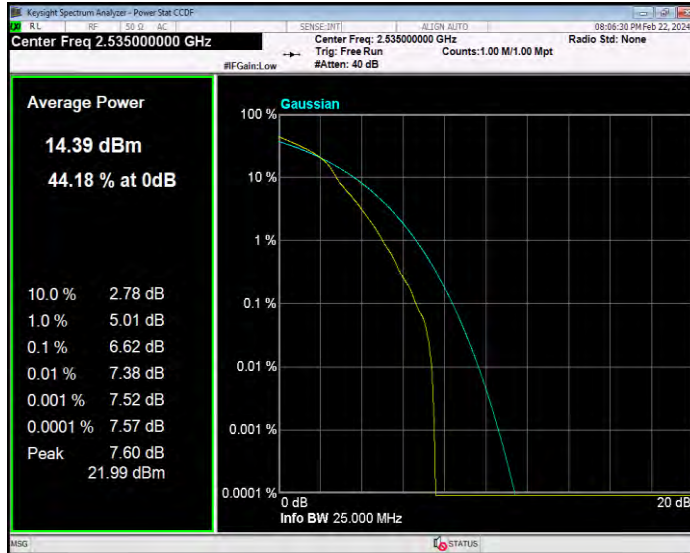

Band7 16QAM BW=10MHz Channel=21400 RB Size=1 Position=#0