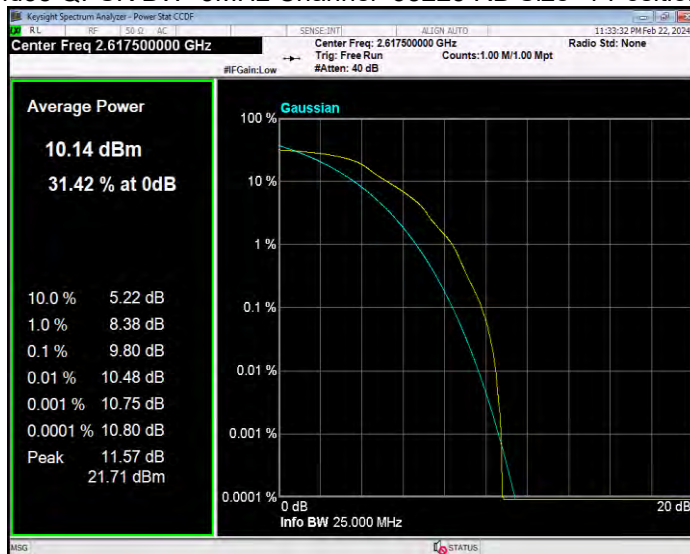

Band38 QPSK BW=5MHz Channel=38225 RB Size=1 Position=#0