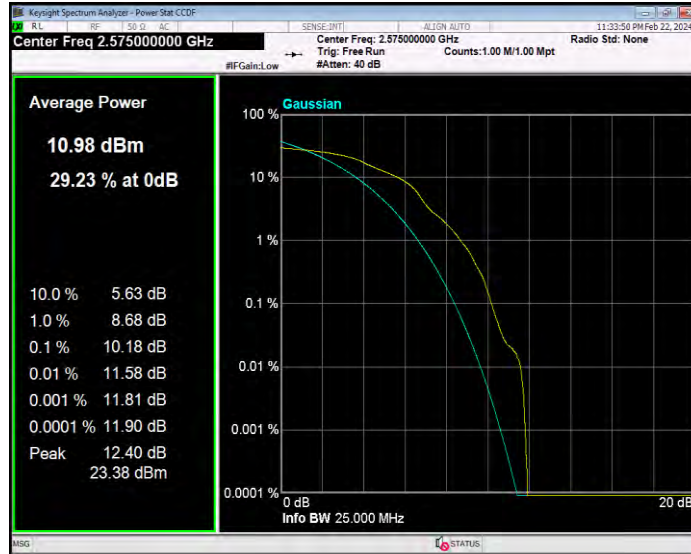

Band17 QPSK BW=5MHz Channel=23755 RB Size=1 Position=#0

Band17 QPSK BW=5MHz Channel=23790 RB Size=1 Position=#0

Band17 QPSK BW=5MHz Channel=23825 RB Size=1 Position=#0

Band38 16QAM BW=10MHz Channel=37800 RB Size=1 Position=#0