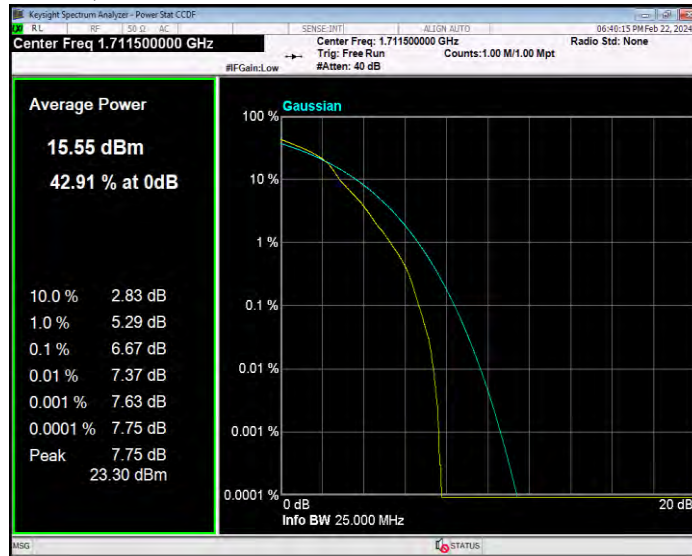

Band4 16QAM BW=20MHz Channel=20050 RB Size=1 Position=#0

Band4 16QAM BW=20MHz Channel=20175 RB Size=1 Position=#0

Band4 16QAM BW=20MHz Channel=20300 RB Size=1 Position=#0

Band4 16QAM BW=3MHz Channel=19965 RB Size=1 Position=#0