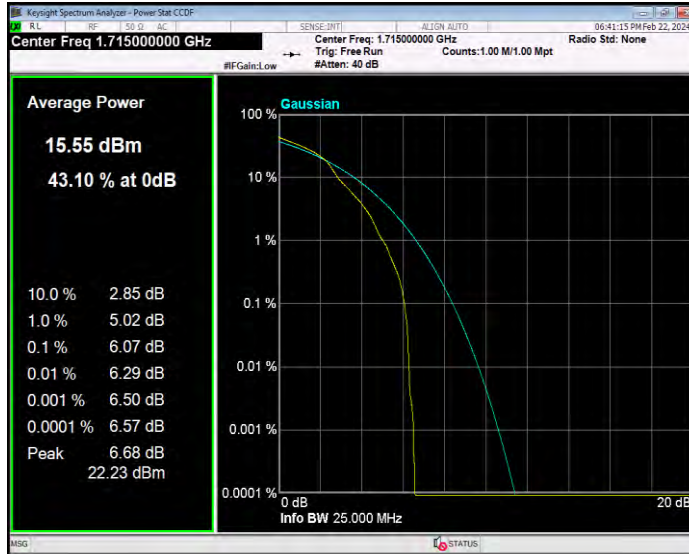

Band4 16QAM BW=10MHz Channel=20175 RB Size=1 Position=#0