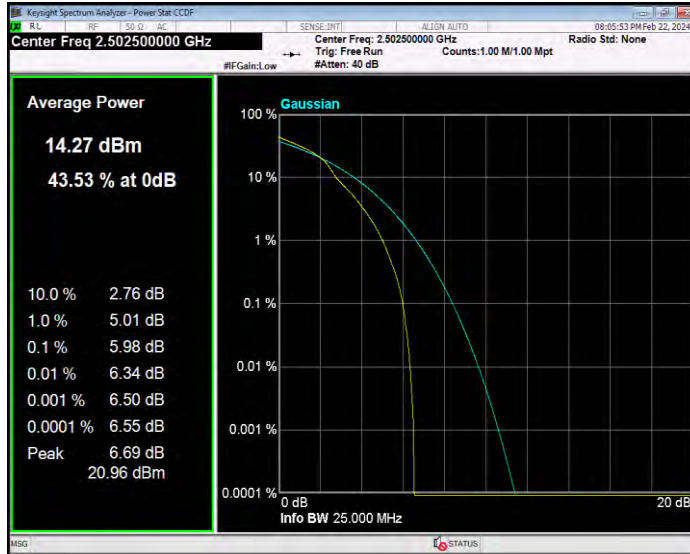

Band7 16QAM BW=5MHz Channel=20775 RB Size=1 Position=#0