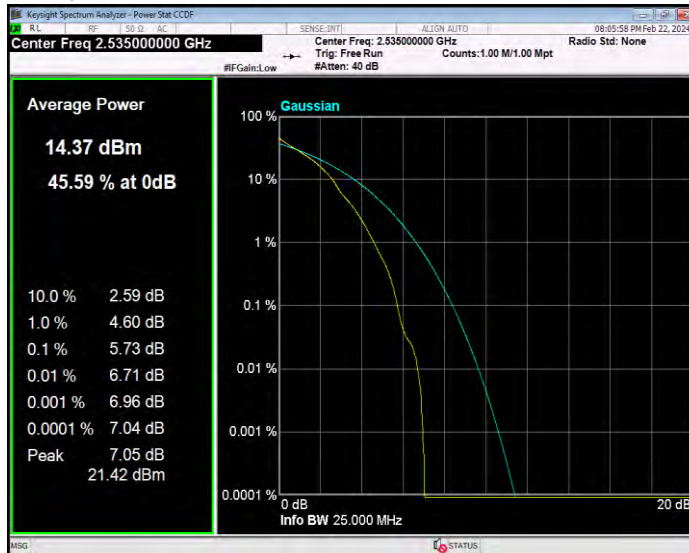

Band7 QPSK BW=5MHz Channel=21100 RB Size=1 Position=#0