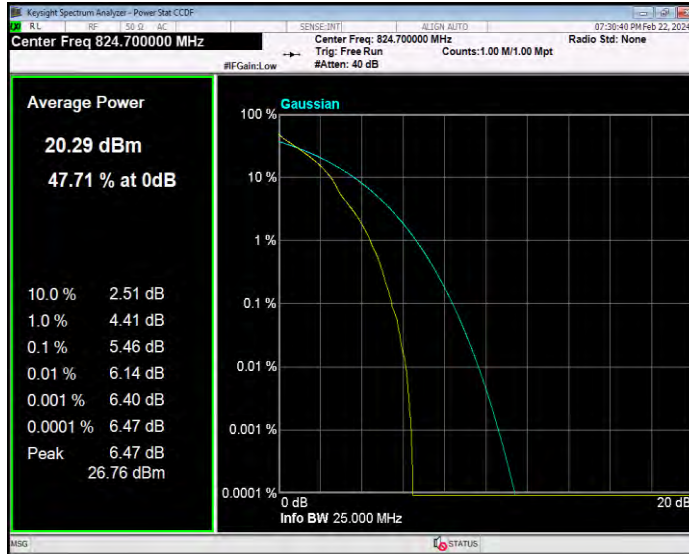

Band5 16QAM BW=5MHz Channel=20425 RB Size=1 Position=#0

Band5 16QAM BW=5MHz Channel=20525 RB Size=1 Position=#0

Band5 16QAM BW=5MHz Channel=20625 RB Size=1 Position=#0

Band5 QPSK BW=1.4MHz Channel=20407 RB Size=1 Position=#0