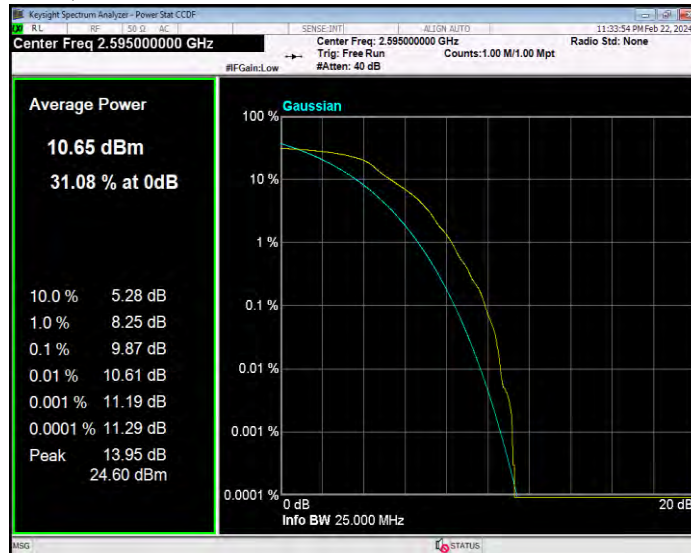

Band38 QPSK BW=10MHz Channel=38000 RB Size=1 Position=#0