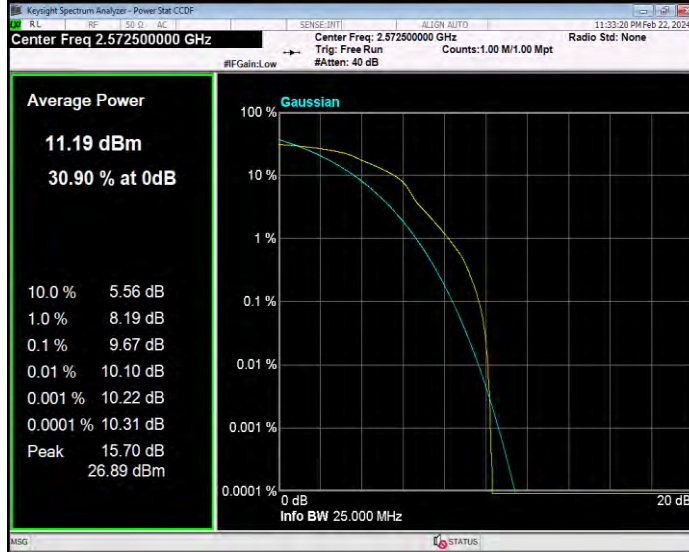

Band38 16QAM BW=5MHz Channel=38000 RB Size=1 Position=#0