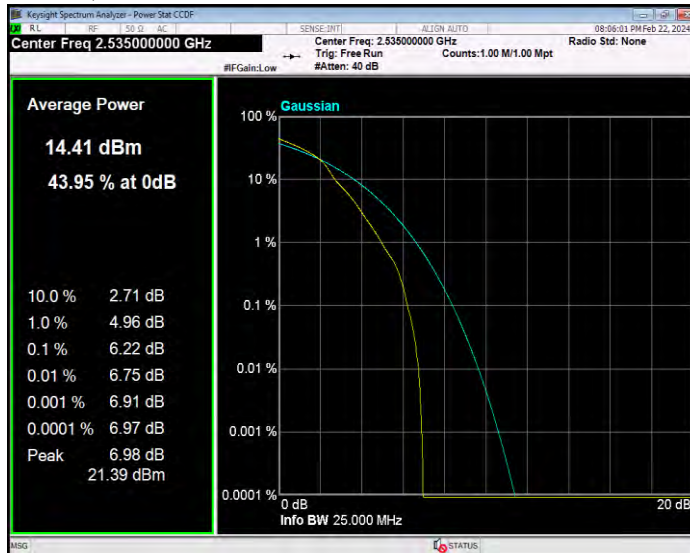

Band7 16QAM BW=5MHz Channel=21100 RB Size=1 Position=#0