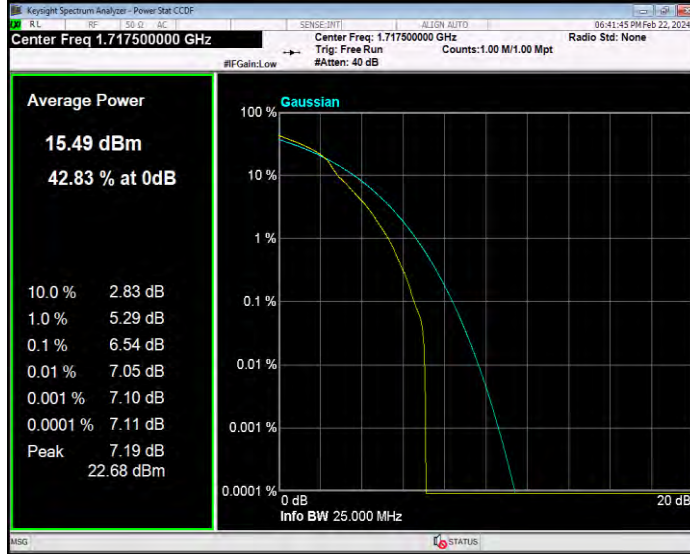

Band4 16QAM BW=15MHz Channel=20175 RB Size=1 Position=#0