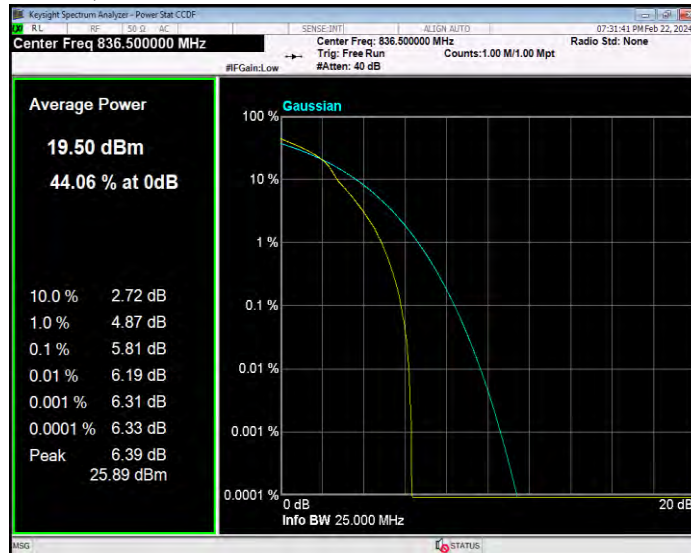

Band5 16QAM BW=5MHz Channel=20525 RB Size=1 Position=#0