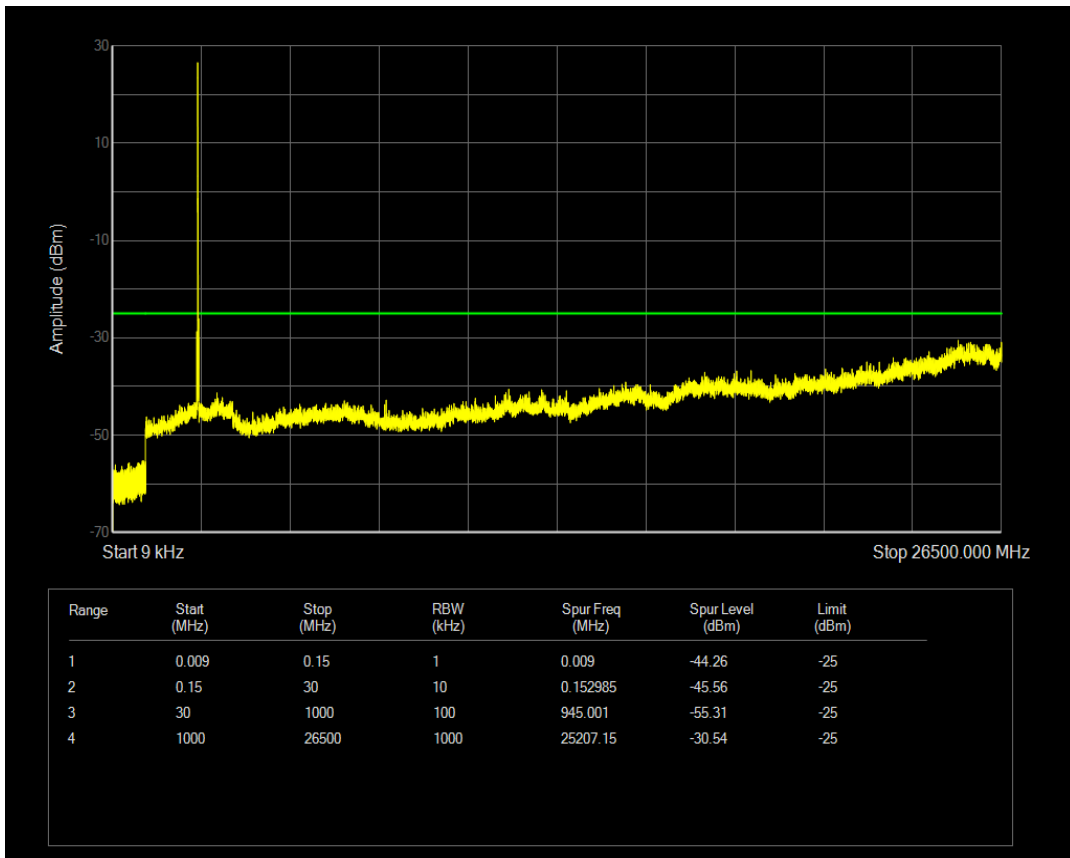

Band7 16QAM BW=15MHz Channel=21375 RB Size=1 Position=#0

Band7 16QAM BW=15MHz Channel=21375 RB Size=75 Position=#0