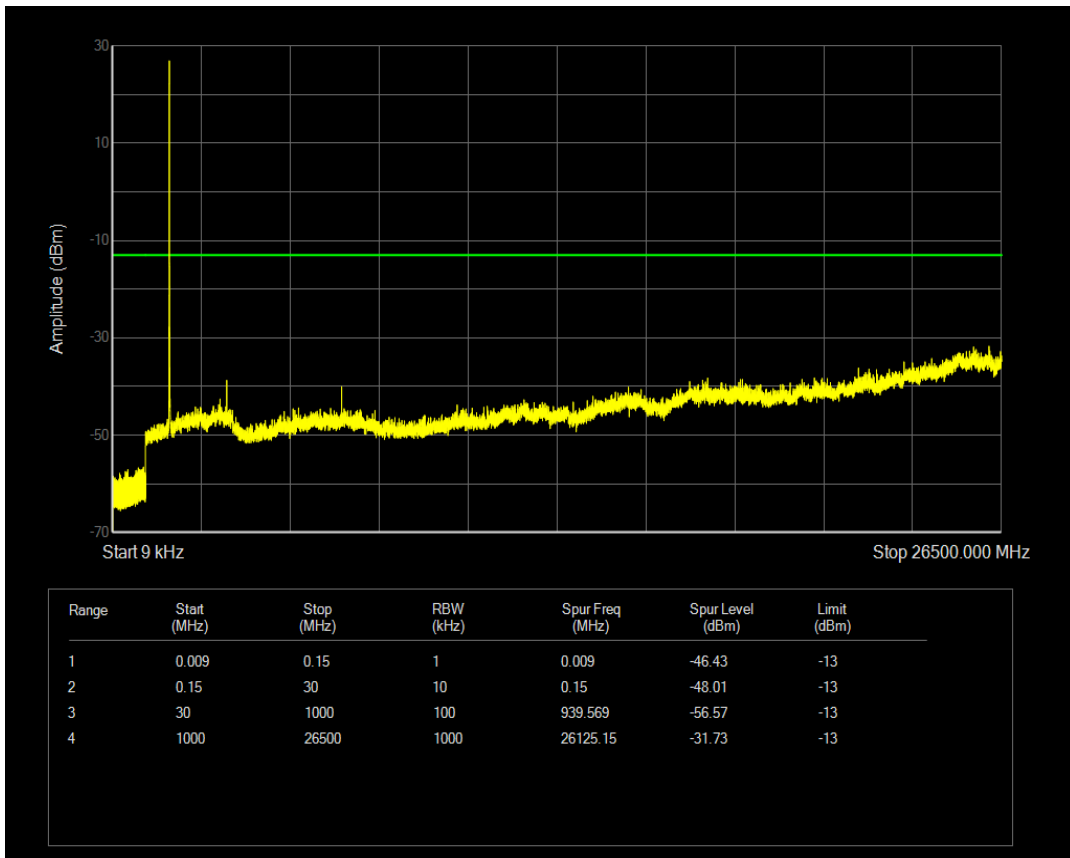

Band4 16QAM BW=3MHz Channel=20385 RB Size=1 Position=#0

Band4 16QAM BW=3MHz Channel=20385 RB Size=15 Position=#0

Band4 QPSK BW=5MHz Channel=19975 RB Size=1 Position=#0

Band4 QPSK BW=5MHz Channel=19975 RB Size=25 Position=#0

Band4 16QAM BW=5MHz Channel=19975 RB Size=1 Position=#0

Band4 16QAM BW=5MHz Channel=19975 RB Size=25 Position=#0

Band4 QPSK BW=5MHz Channel=20175 RB Size=1 Position=#0

Band4 QPSK BW=5MHz Channel=20175 RB Size=25 Position=#0