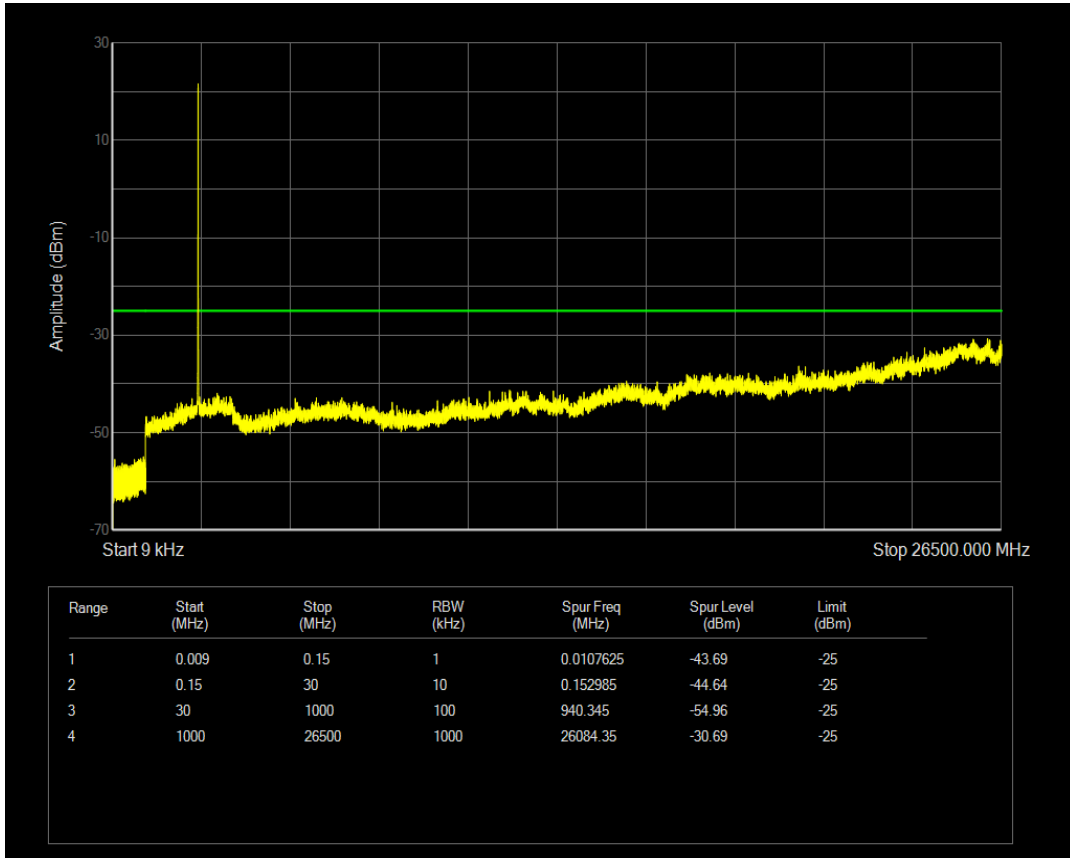

Band7 16QAM BW=5MHz Channel=21100 RB Size=1 Position=#0

Band7 16QAM BW=5MHz Channel=21100 RB Size=25 Position=#0

Band7 QPSK BW=5MHz Channel=21425 RB Size=1 Position=#0

Band7 QPSK BW=5MHz Channel=21425 RB Size=25 Position=#0

Band7 16QAM BW=5MHz Channel=21425 RB Size=1 Position=#0

Band7 16QAM BW=5MHz Channel=21425 RB Size=25 Position=#0

Band7 QPSK BW=10MHz Channel=20800 RB Size=1 Position=#0

Band7 QPSK BW=10MHz Channel=20800 RB Size=50 Position=#0