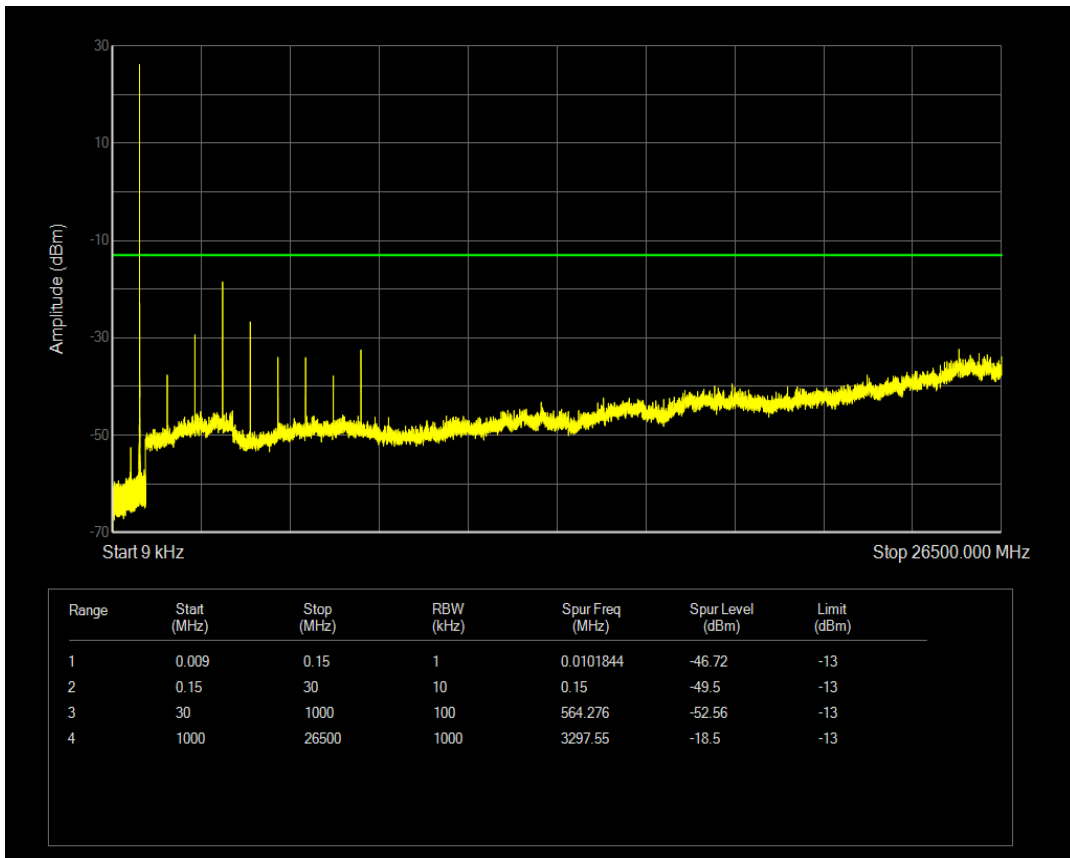

Band5 16QAM BW=1.4MHz Channel=20407 RB Size=1 Position=#0

Band5 16QAM BW=1.4MHz Channel=20407 RB Size=6 Position=#0