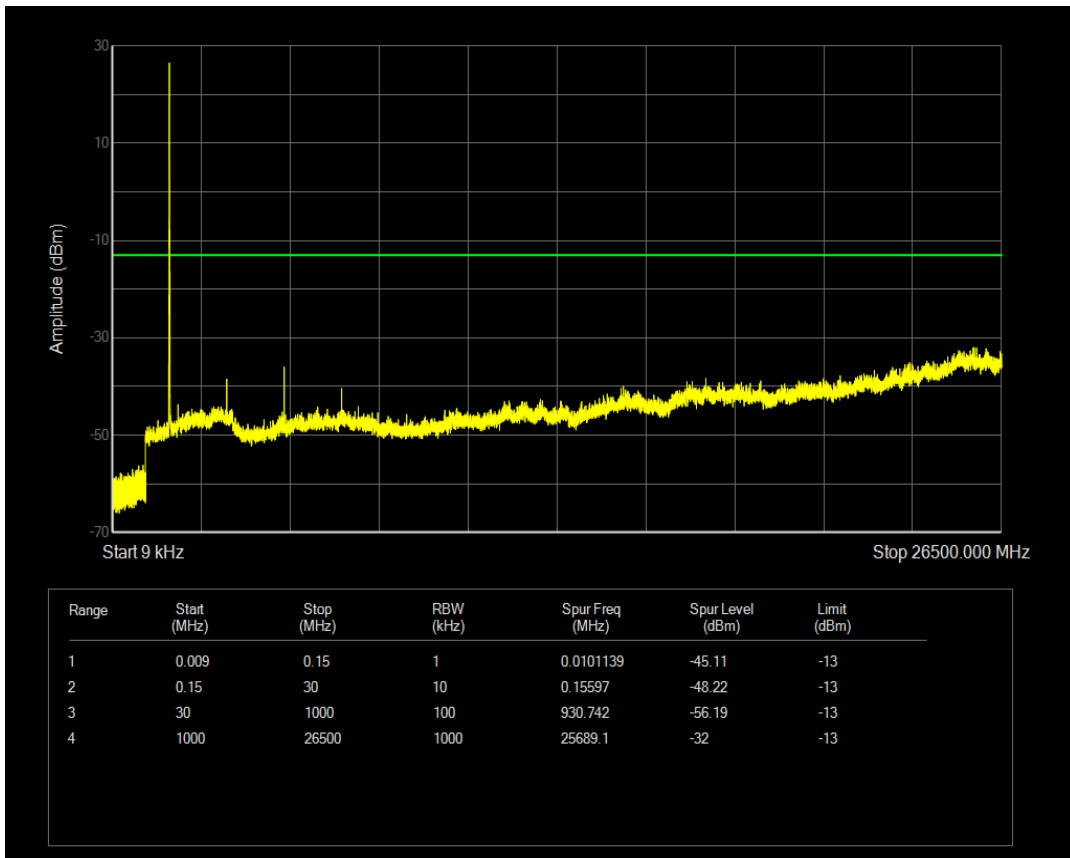

Band4 16QAM BW=5MHz Channel=20375 RB Size=1 Position=#0

Band4 16QAM BW=5MHz Channel=20375 RB Size=25 Position=#0

Band4 QPSK BW=10MHz Channel=20000 RB Size=1 Position=#0

Band4 QPSK BW=10MHz Channel=20000 RB Size=50 Position=#0

Band4 16QAM BW=10MHz Channel=20000 RB Size=1 Position=#0

Band4 16QAM BW=10MHz Channel=20000 RB Size=50 Position=#0

Band4 QPSK BW=10MHz Channel=20175 RB Size=1 Position=#0

Band4 QPSK BW=10MHz Channel=20175 RB Size=50 Position=#0