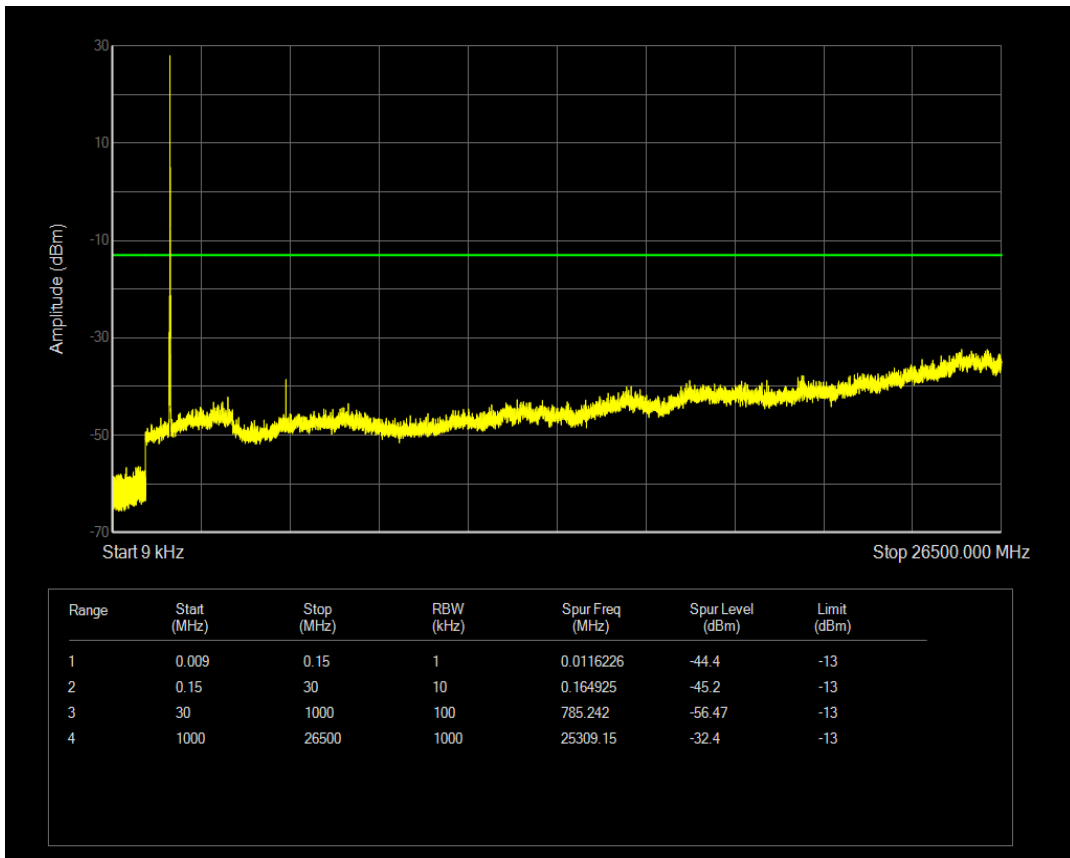

Band4 16QAM BW=5MHz Channel=20375 RB Size=1 Position=#0

Band4 16QAM BW=5MHz Channel=20375 RB Size=25 Position=#0

Band4 QPSK BW=10MHz Channel=20000 RB Size=1 Position=#0

Band4 QPSK BW=10MHz Channel=20000 RB Size=50 Position=#0

Band4 16QAM BW=10MHz Channel=20000 RB Size=1 Position=#0

Band4 16QAM BW=10MHz Channel=20000 RB Size=50 Position=#0

Band4 QPSK BW=10MHz Channel=20175 RB Size=1 Position=#0

Band4 QPSK BW=10MHz Channel=20175 RB Size=50 Position=#0