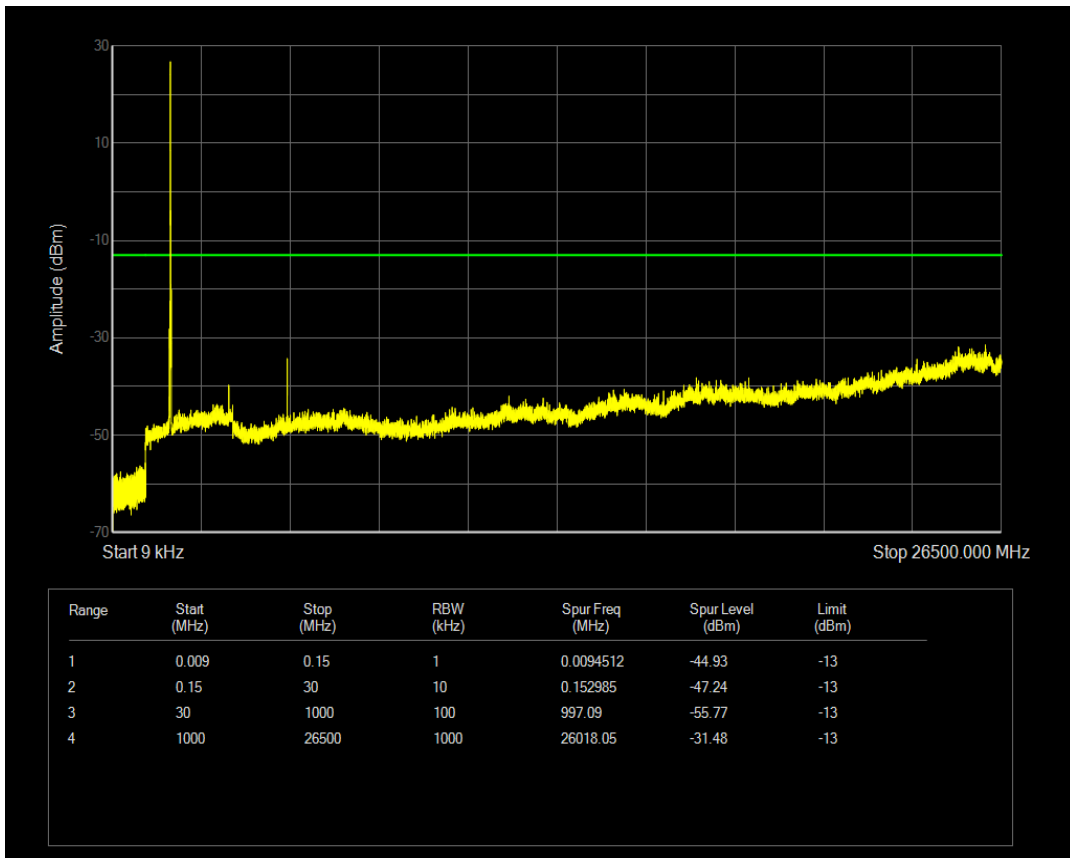

Band4 QPSK BW=15MHz Channel=20325 RB Size=1 Position=#0

Band4 QPSK BW=15MHz Channel=20325 RB Size=75 Position=#0