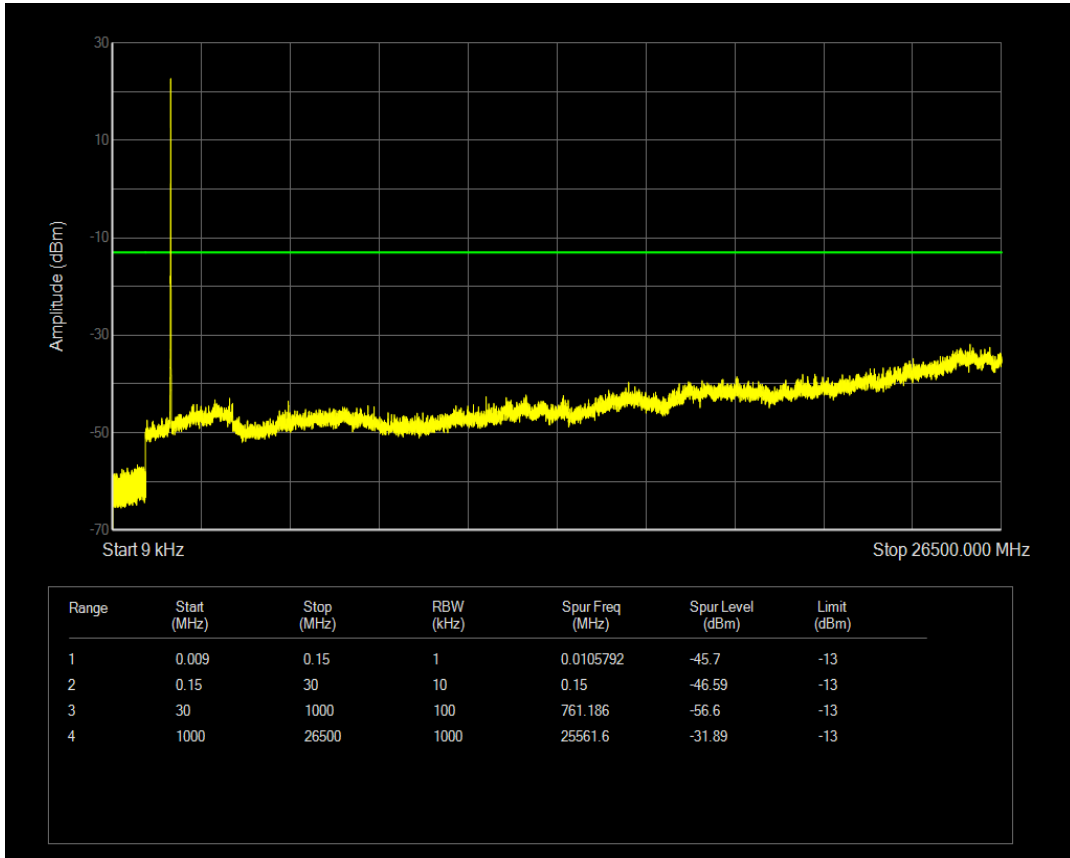

Band4 16QAM BW=5MHz Channel=20175 RB Size=1 Position=#0

Band4 16QAM BW=5MHz Channel=20175 RB Size=25 Position=#0

Band4 QPSK BW=5MHz Channel=20375 RB Size=1 Position=#0

Band4 QPSK BW=5MHz Channel=20375 RB Size=25 Position=#0

Band4 16QAM BW=5MHz Channel=20375 RB Size=1 Position=#0

Band4 16QAM BW=5MHz Channel=20375 RB Size=25 Position=#0

Band4 QPSK BW=10MHz Channel=20000 RB Size=1 Position=#0

Band4 QPSK BW=10MHz Channel=20000 RB Size=50 Position=#0