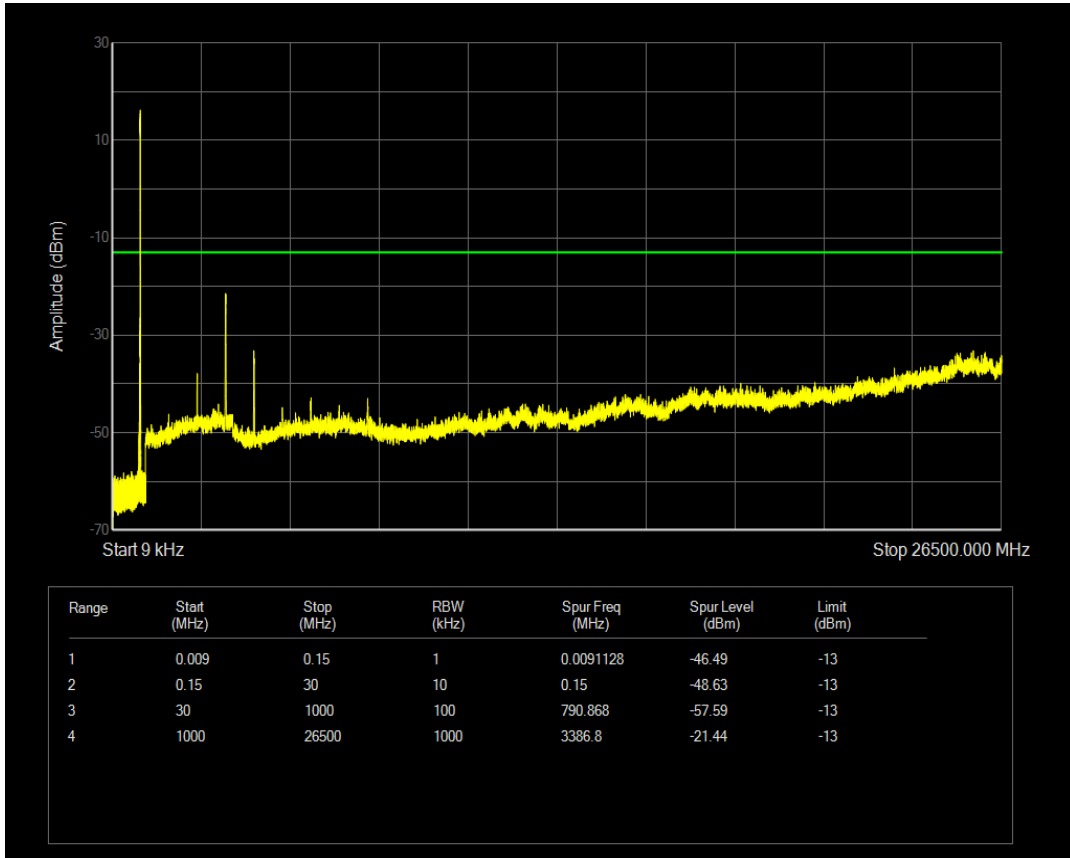

Band5 16QAM BW=5MHz Channel=20525 RB Size=1 Position=#0

Band5 16QAM BW=5MHz Channel=20525 RB Size=25 Position=#0

Band5 QPSK BW=5MHz Channel=20625 RB Size=1 Position=#0

Band5 QPSK BW=5MHz Channel=20625 RB Size=25 Position=#0

Band5 16QAM BW=5MHz Channel=20625 RB Size=1 Position=#0

Band5 16QAM BW=5MHz Channel=20625 RB Size=25 Position=#0

Band5 QPSK BW=10MHz Channel=20450 RB Size=1 Position=#0

Band5 QPSK BW=10MHz Channel=20450 RB Size=50 Position=#0