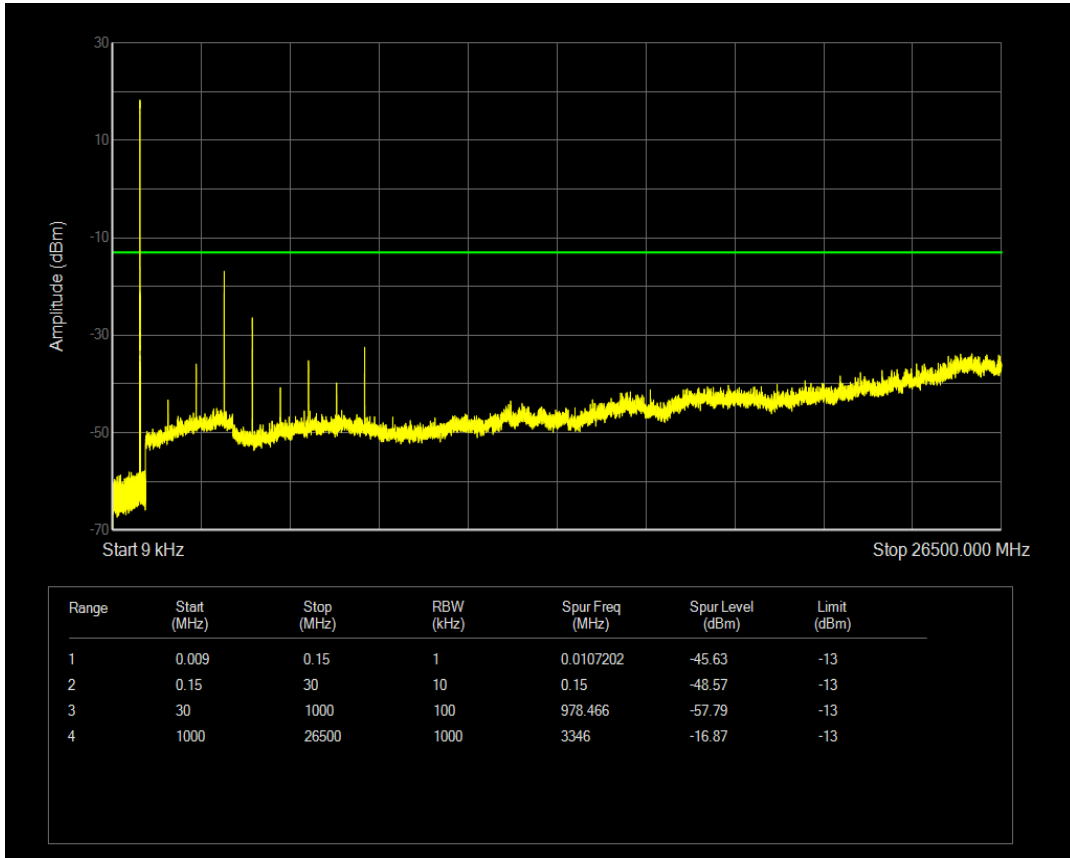

Band5 16QAM BW=1.4MHz Channel=20525 RB Size=6 Position=#0

Band5 QPSK BW=1.4MHz Channel=20643 RB Size=1 Position=#0