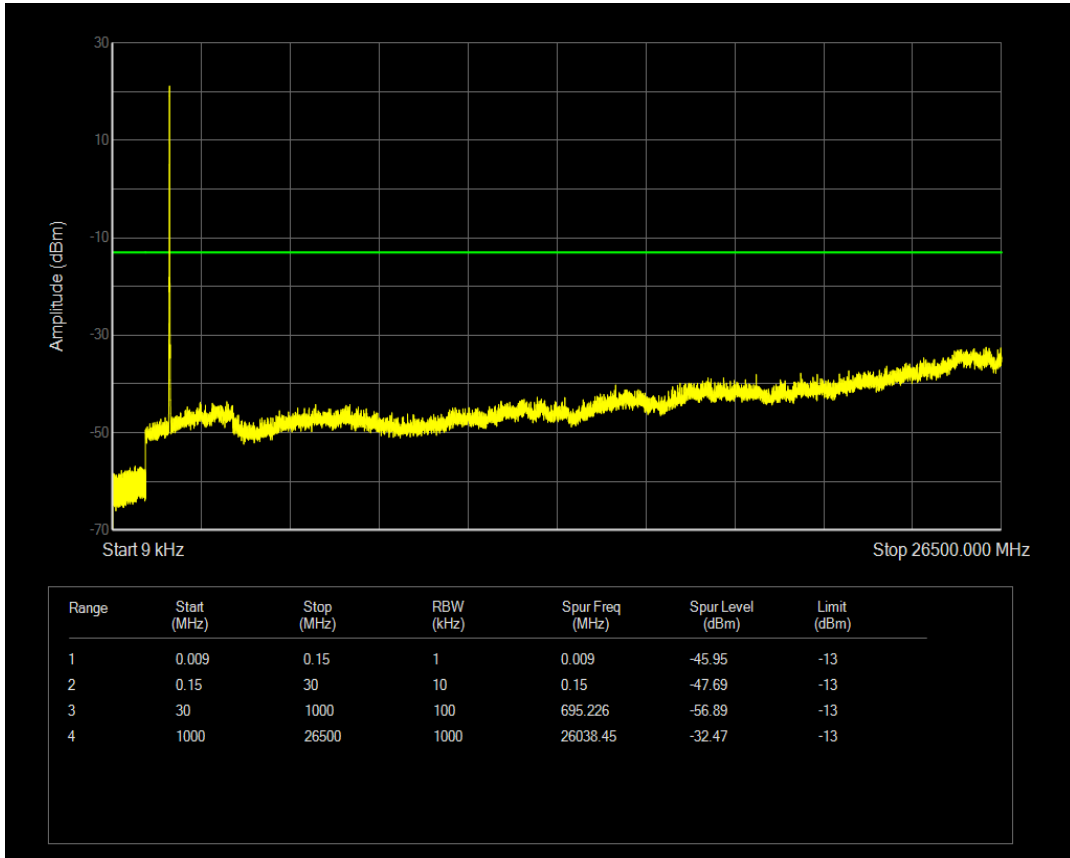

Band4 16QAM BW=5MHz Channel=20375 RB Size=1 Position=#0

Band4 16QAM BW=5MHz Channel=20375 RB Size=25 Position=#0

Band4 QPSK BW=10MHz Channel=20000 RB Size=1 Position=#0

Band4 QPSK BW=10MHz Channel=20000 RB Size=50 Position=#0

Band4 16QAM BW=10MHz Channel=20000 RB Size=1 Position=#0

Band4 16QAM BW=10MHz Channel=20000 RB Size=50 Position=#0

Band4 QPSK BW=10MHz Channel=20175 RB Size=1 Position=#0

Band4 QPSK BW=10MHz Channel=20175 RB Size=50 Position=#0