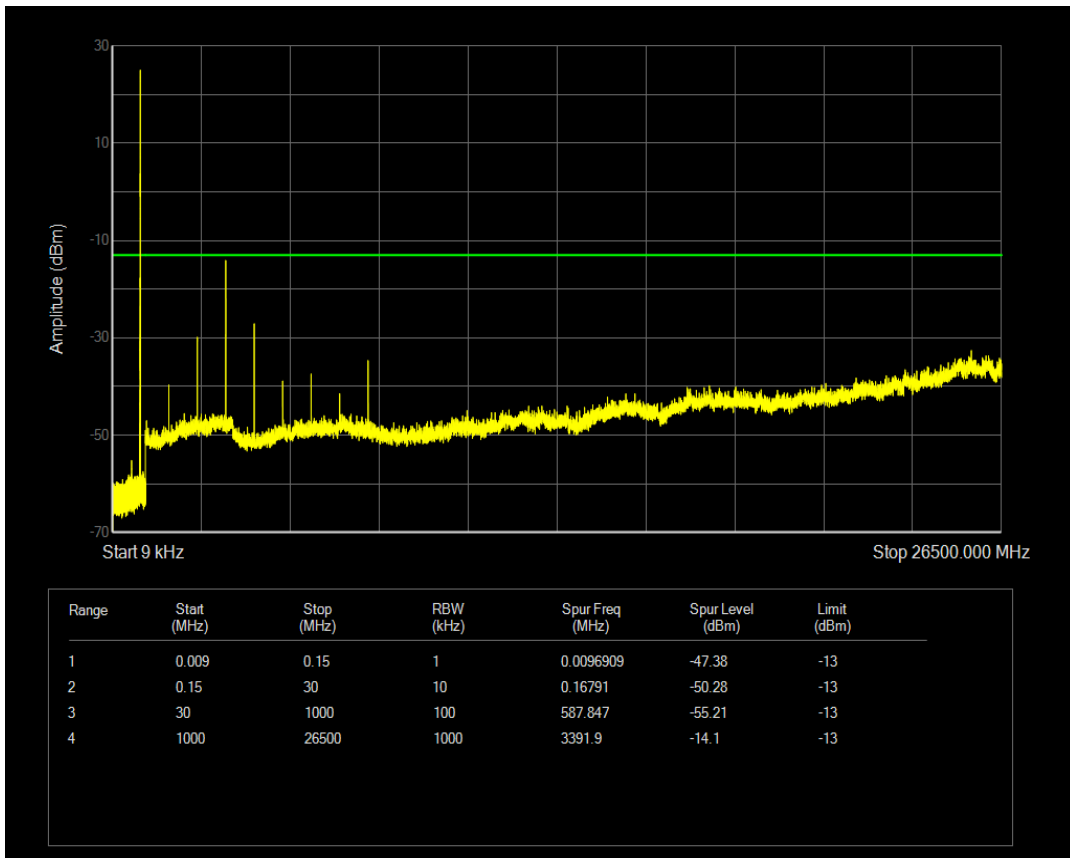

Band5 16QAM BW=1.4MHz Channel=20643 RB Size=1 Position=#0

Band5 16QAM BW=1.4MHz Channel=20643 RB Size=6 Position=#0