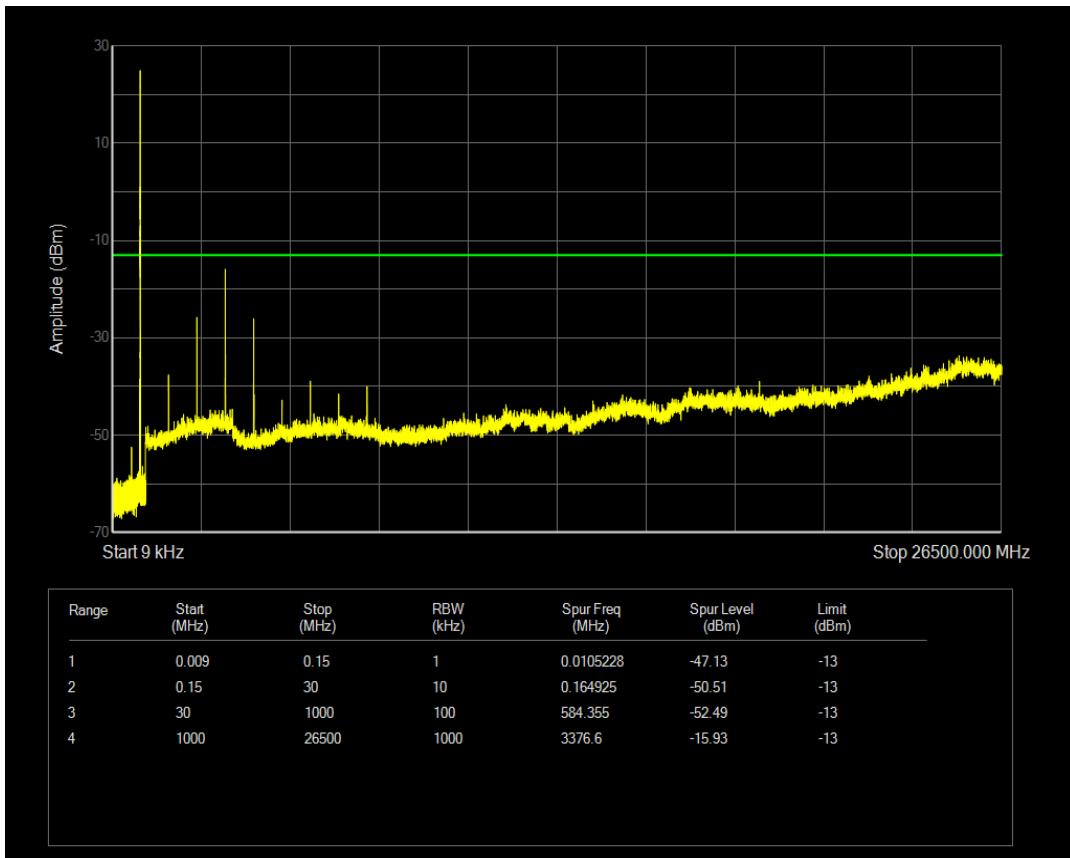

Band5 16QAM BW=5MHz Channel=20425 RB Size=1 Position=#0

Band5 16QAM BW=5MHz Channel=20425 RB Size=25 Position=#0

Band5 QPSK BW=5MHz Channel=20525 RB Size=1 Position=#0

Band5 QPSK BW=5MHz Channel=20525 RB Size=25 Position=#0

Band5 16QAM BW=5MHz Channel=20525 RB Size=1 Position=#0

Band5 16QAM BW=5MHz Channel=20525 RB Size=25 Position=#0

Band5 QPSK BW=5MHz Channel=20625 RB Size=1 Position=#0

Band5 QPSK BW=5MHz Channel=20625 RB Size=25 Position=#0