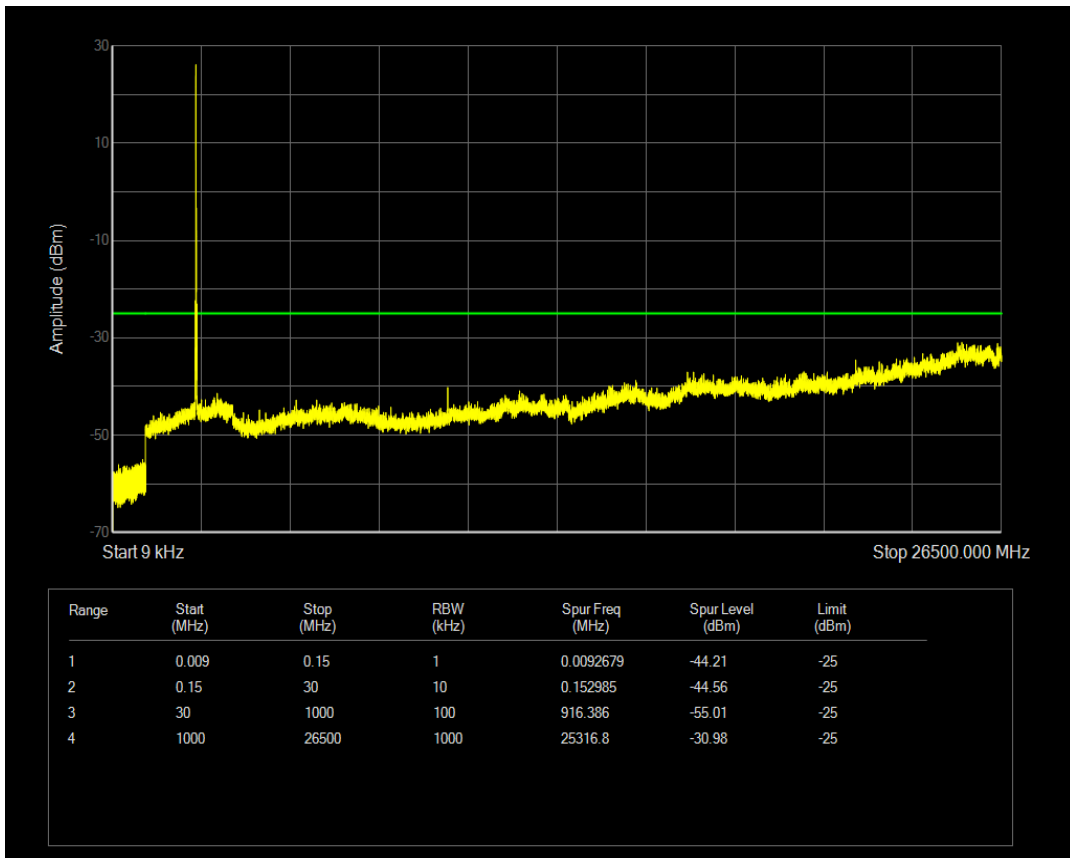

Band7 16QAM BW=15MHz Channel=20825 RB Size=1 Position=#0

Band7 16QAM BW=15MHz Channel=20825 RB Size=75 Position=#0