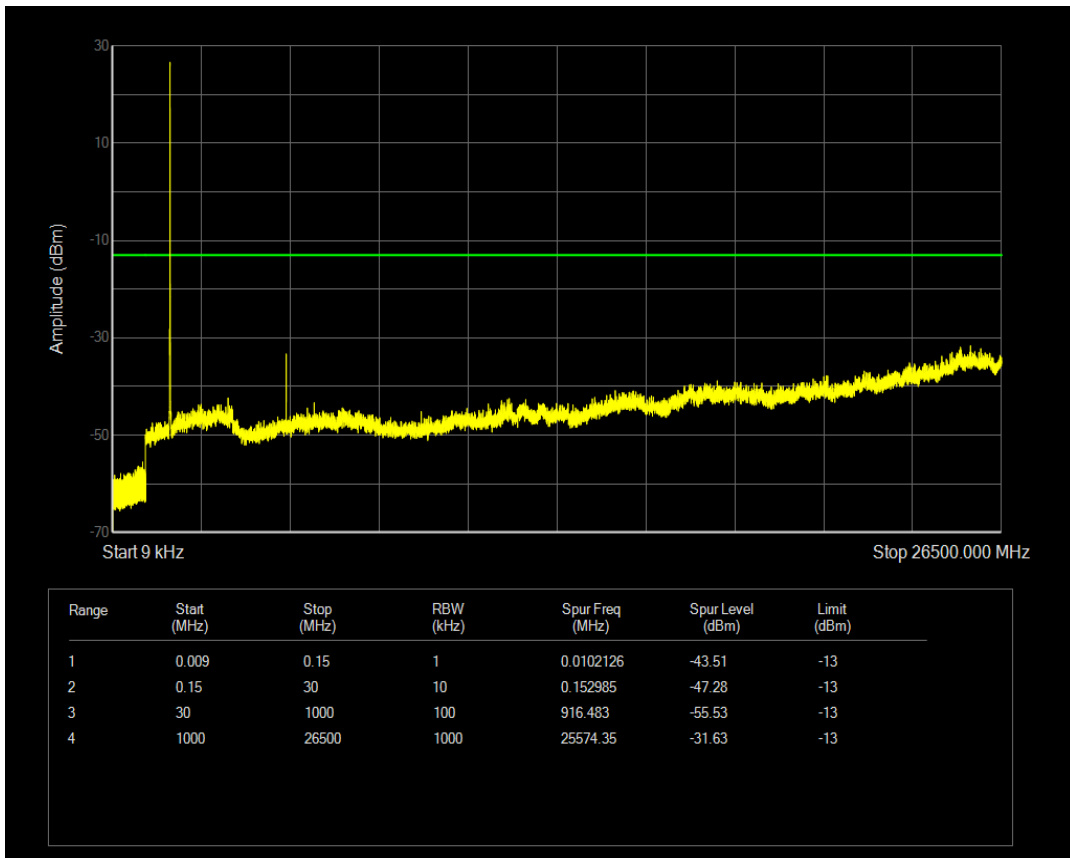

Band4 16QAM BW=3MHz Channel=20385 RB Size=1 Position=#0

Band4 16QAM BW=3MHz Channel=20385 RB Size=15 Position=#0

Band4 QPSK BW=5MHz Channel=19975 RB Size=1 Position=#0

Band4 QPSK BW=5MHz Channel=19975 RB Size=25 Position=#0

Band4 16QAM BW=5MHz Channel=19975 RB Size=1 Position=#0

Band4 16QAM BW=5MHz Channel=19975 RB Size=25 Position=#0

Band4 QPSK BW=5MHz Channel=20175 RB Size=1 Position=#0

Band4 QPSK BW=5MHz Channel=20175 RB Size=25 Position=#0