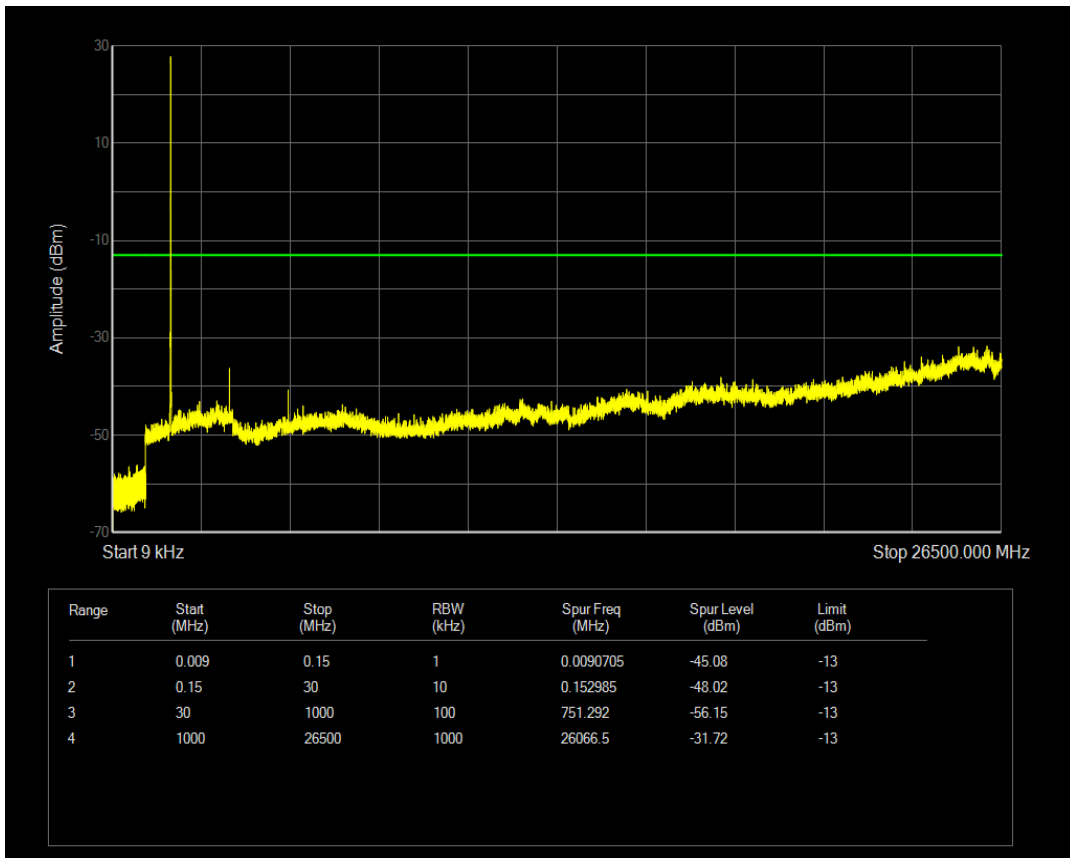

Band4 16QAM BW=5MHz Channel=20175 RB Size=1 Position=#0

Band4 16QAM BW=5MHz Channel=20175 RB Size=25 Position=#0

Band4 QPSK BW=5MHz Channel=20375 RB Size=1 Position=#0

Band4 QPSK BW=5MHz Channel=20375 RB Size=25 Position=#0

Band4 16QAM BW=5MHz Channel=20375 RB Size=1 Position=#0

Band4 16QAM BW=5MHz Channel=20375 RB Size=25 Position=#0

Band4 QPSK BW=10MHz Channel=20000 RB Size=1 Position=#0

Band4 QPSK BW=10MHz Channel=20000 RB Size=50 Position=#0