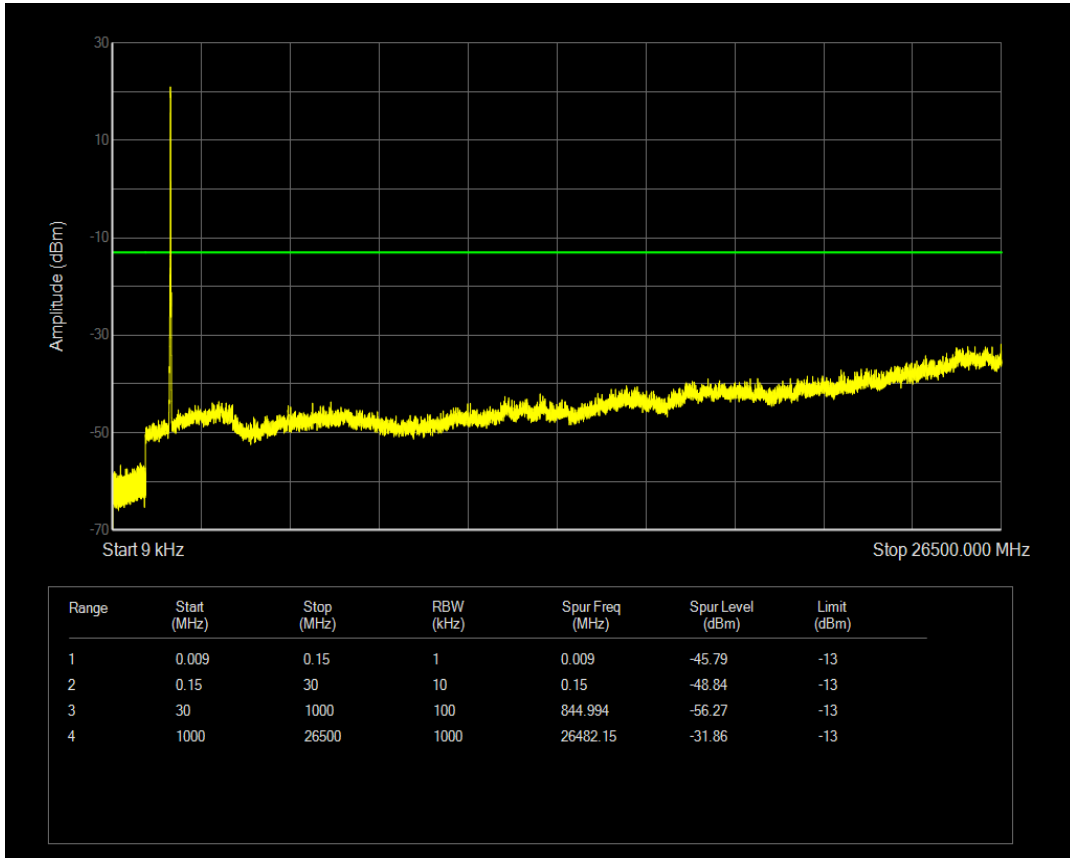

Band4 16QAM BW=15MHz Channel=20175 RB Size=1 Position=#0

Band4 16QAM BW=15MHz Channel=20175 RB Size=75 Position=#0

Band4 QPSK BW=15MHz Channel=20325 RB Size=1 Position=#0

Band4 QPSK BW=15MHz Channel=20325 RB Size=75 Position=#0

Band4 16QAM BW=15MHz Channel=20325 RB Size=1 Position=#0

Band4 16QAM BW=15MHz Channel=20325 RB Size=75 Position=#0

Band4 QPSK BW=20MHz Channel=20050 RB Size=1 Position=#0

Band4 QPSK BW=20MHz Channel=20050 RB Size=100 Position=#0