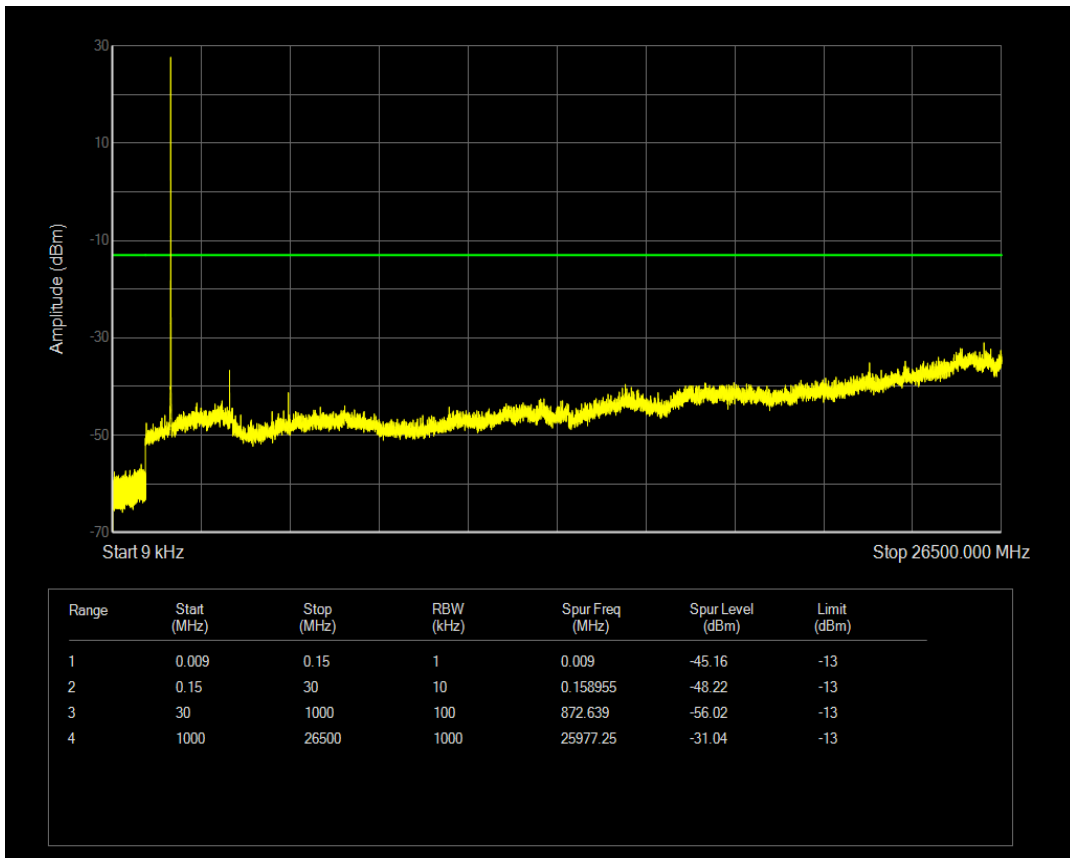

Band4 16QAM BW=3MHz Channel=19965 RB Size=1 Position=#0

Band4 16QAM BW=3MHz Channel=19965 RB Size=15 Position=#0

Band4 QPSK BW=3MHz Channel=20175 RB Size=1 Position=#0

Band4 QPSK BW=3MHz Channel=20175 RB Size=15 Position=#0

Band4 16QAM BW=3MHz Channel=20175 RB Size=1 Position=#0

Band4 16QAM BW=3MHz Channel=20175 RB Size=15 Position=#0

Band4 QPSK BW=3MHz Channel=20385 RB Size=1 Position=#0

Band4 QPSK BW=3MHz Channel=20385 RB Size=15 Position=#0