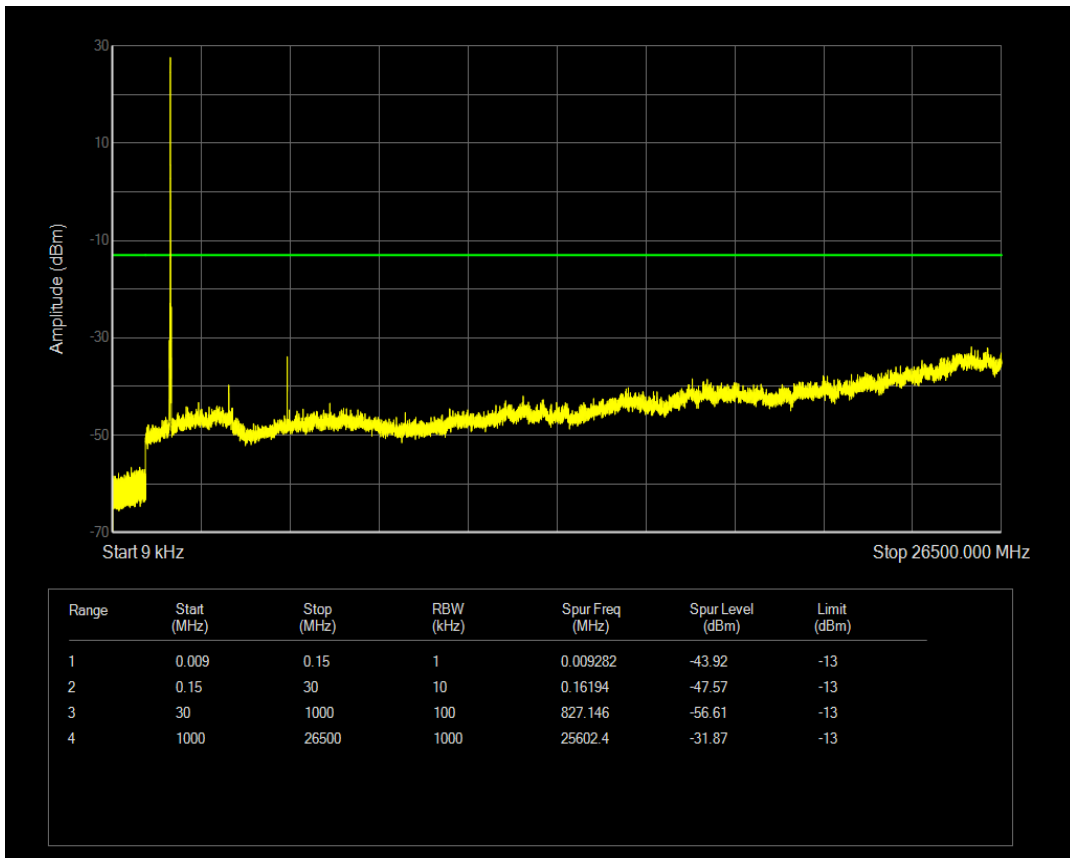

Band4 16QAM BW=15MHz Channel=20325 RB Size=1 Position=#0

Band4 16QAM BW=15MHz Channel=20325 RB Size=75 Position=#0