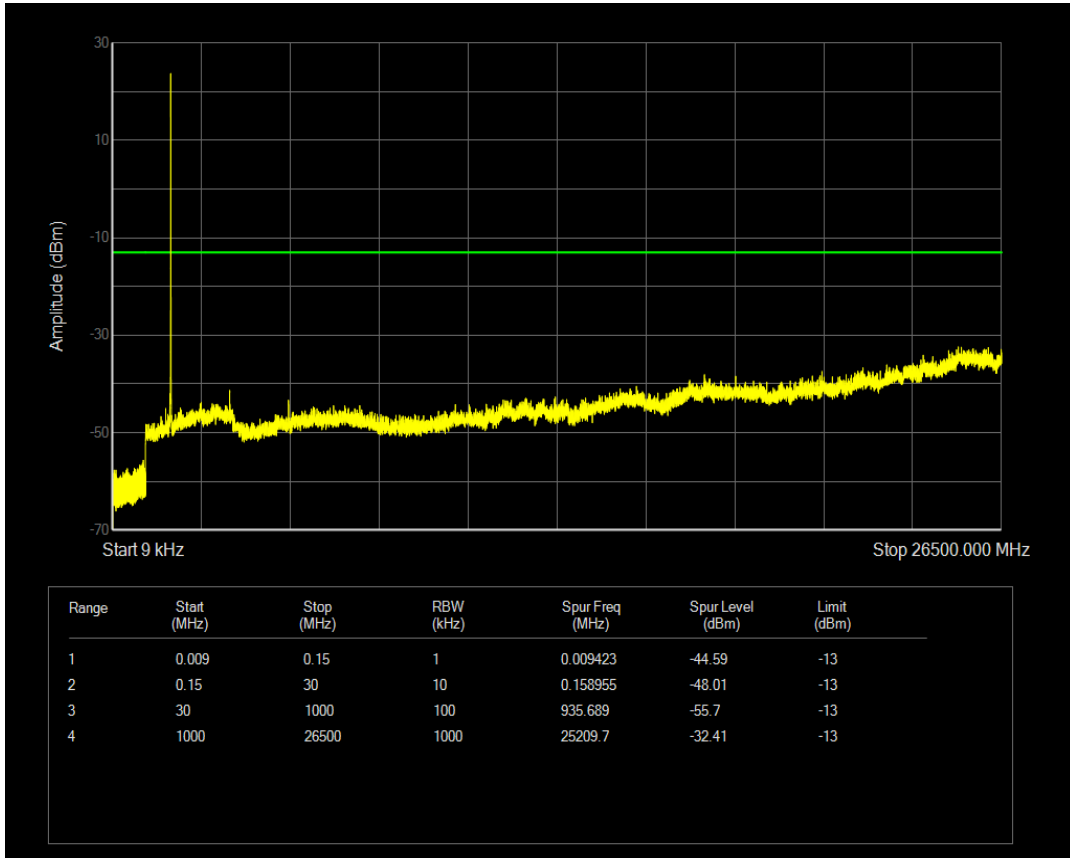

Band4 16QAM BW=3MHz Channel=20175 RB Size=1 Position=#0

Band4 16QAM BW=3MHz Channel=20175 RB Size=15 Position=#0

Band4 QPSK BW=3MHz Channel=20385 RB Size=1 Position=#0

Band4 QPSK BW=3MHz Channel=20385 RB Size=15 Position=#0

Band4 16QAM BW=3MHz Channel=20385 RB Size=1 Position=#0

Band4 16QAM BW=3MHz Channel=20385 RB Size=15 Position=#0

Band4 QPSK BW=5MHz Channel=19975 RB Size=1 Position=#0

Band4 QPSK BW=5MHz Channel=19975 RB Size=25 Position=#0