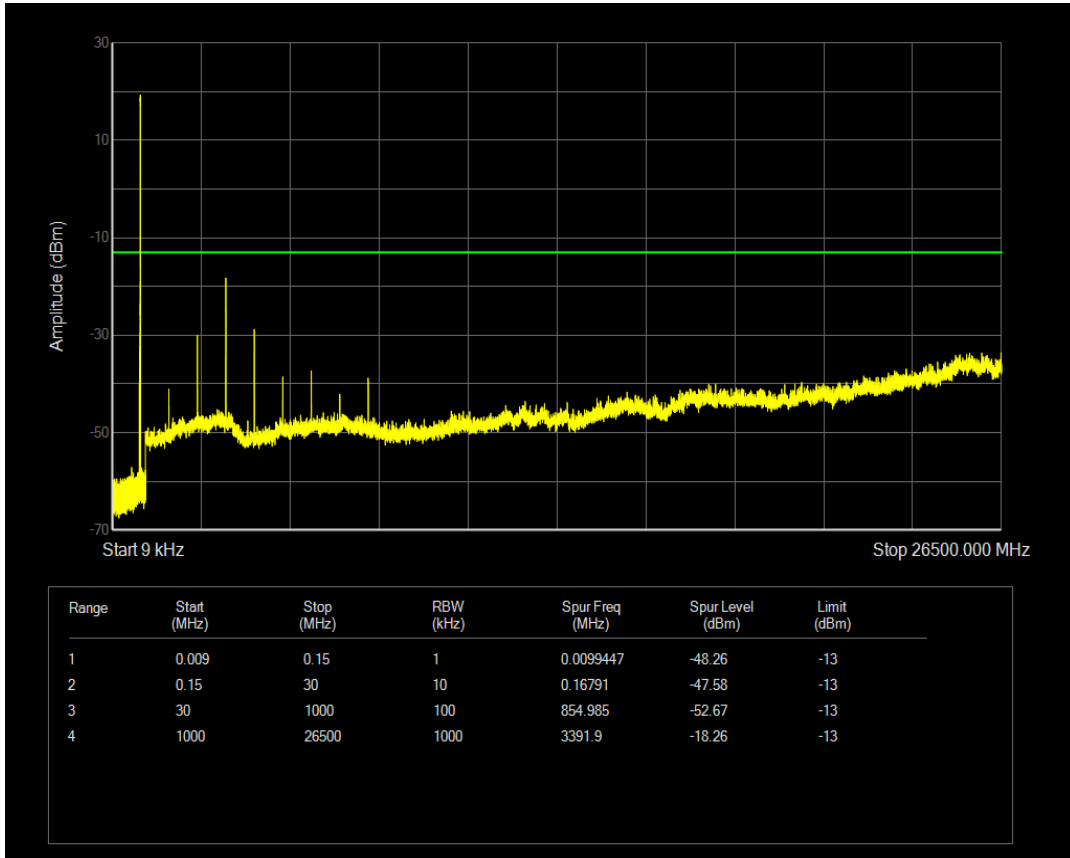

Band5 16QAM BW=1.4MHz Channel=20643 RB Size=6 Position=#0

Band5 QPSK BW=3MHz Channel=20415 RB Size=1 Position=#0