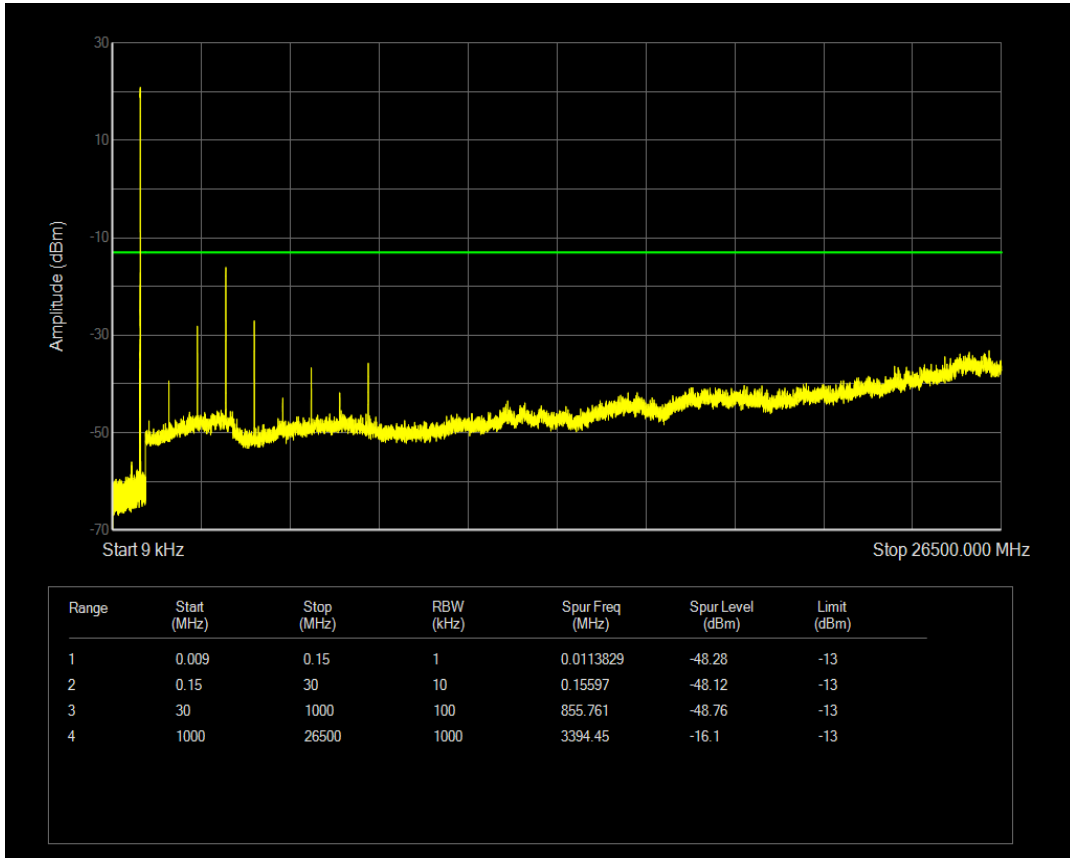

Band5 16QAM BW=1.4MHz Channel=20525 RB Size=1 Position=#0

Band5 16QAM BW=1.4MHz Channel=20525 RB Size=6 Position=#0

Band5 QPSK BW=1.4MHz Channel=20643 RB Size=1 Position=#0

Band5 QPSK BW=1.4MHz Channel=20643 RB Size=6 Position=#0