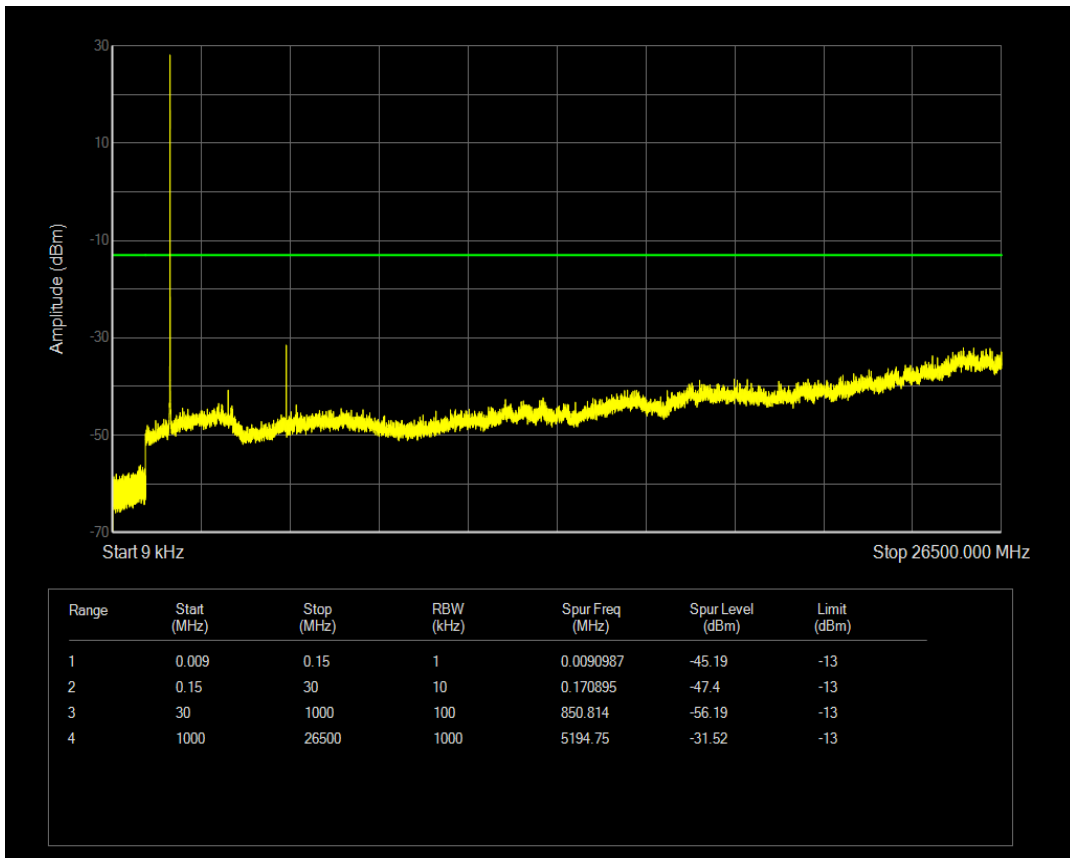

Band4 16QAM BW=3MHz Channel=20175 RB Size=1 Position=#0

Band4 16QAM BW=3MHz Channel=20175 RB Size=15 Position=#0