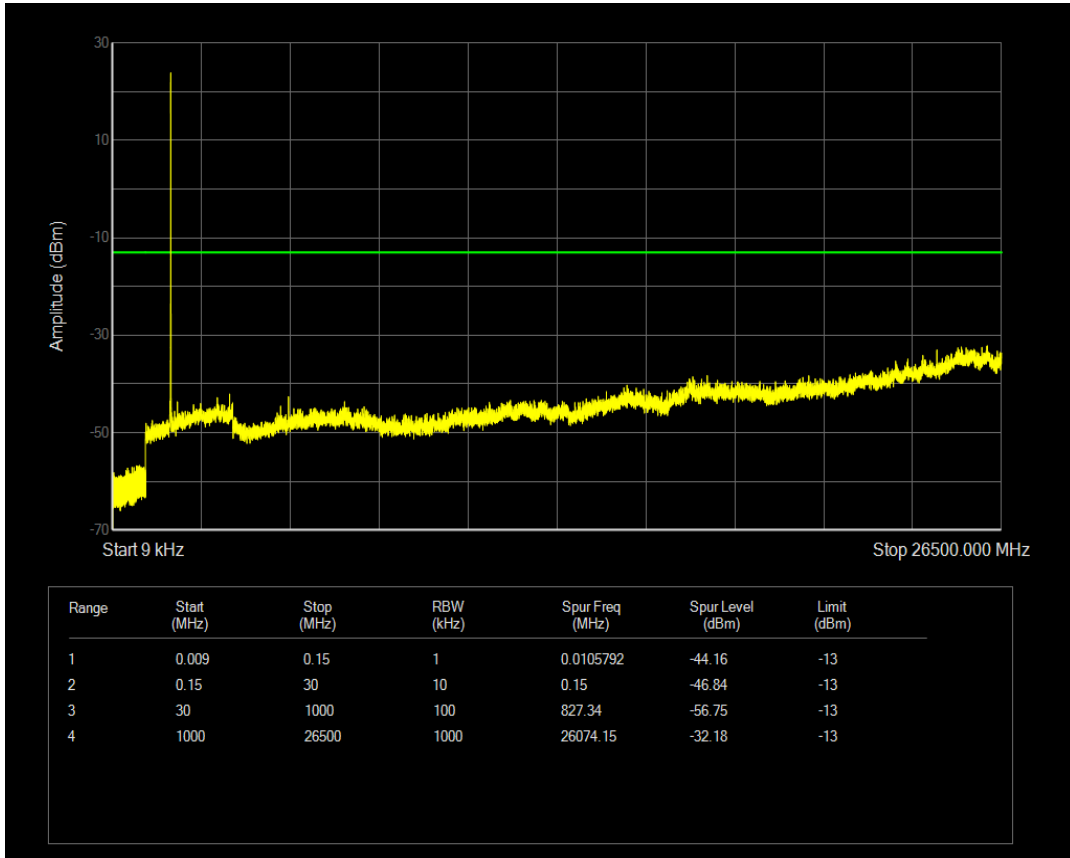

Band4 16QAM BW=3MHz Channel=20175 RB Size=1 Position=#0

Band4 16QAM BW=3MHz Channel=20175 RB Size=15 Position=#0

Band4 QPSK BW=3MHz Channel=20385 RB Size=1 Position=#0

Band4 QPSK BW=3MHz Channel=20385 RB Size=15 Position=#0

Band4 16QAM BW=3MHz Channel=20385 RB Size=1 Position=#0

Band4 16QAM BW=3MHz Channel=20385 RB Size=15 Position=#0

Band4 QPSK BW=5MHz Channel=19975 RB Size=1 Position=#0

Band4 QPSK BW=5MHz Channel=19975 RB Size=25 Position=#0