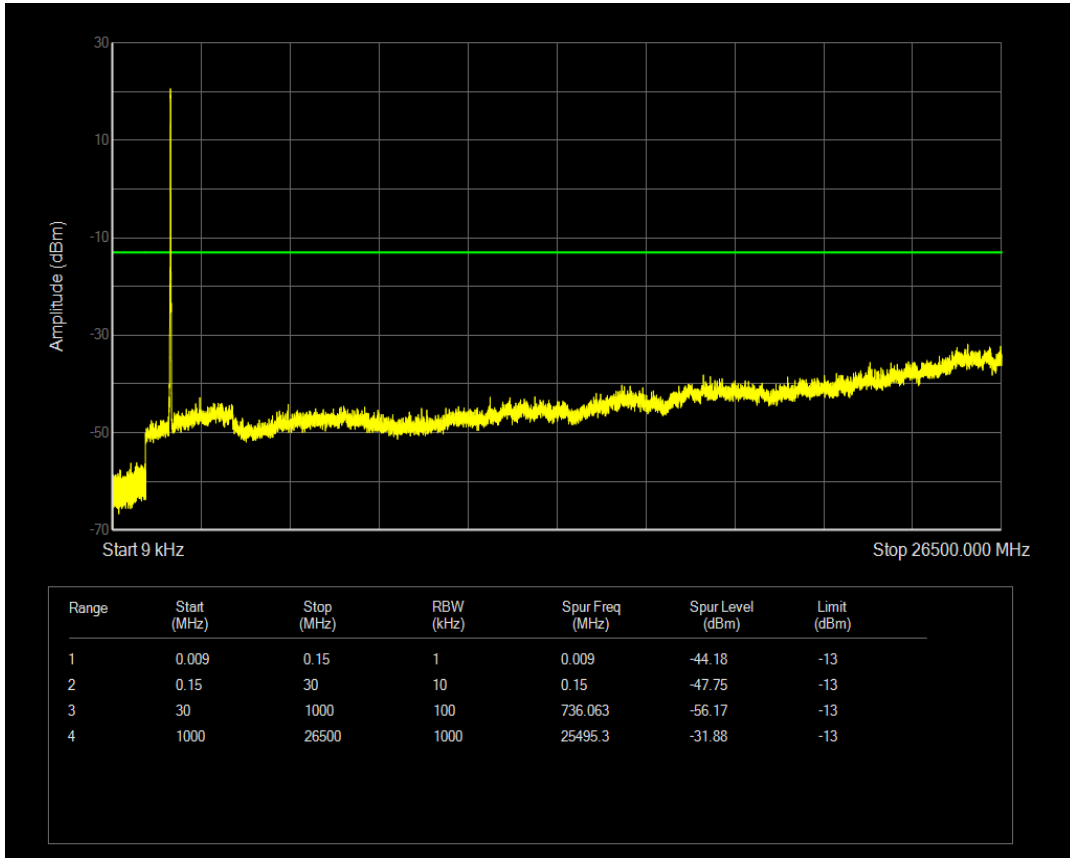

Band4 16QAM BW=15MHz Channel=20175 RB Size=1 Position=#0

Band4 16QAM BW=15MHz Channel=20175 RB Size=75 Position=#0

Band4 QPSK BW=15MHz Channel=20325 RB Size=1 Position=#0

Band4 QPSK BW=15MHz Channel=20325 RB Size=75 Position=#0

Band4 16QAM BW=15MHz Channel=20325 RB Size=1 Position=#0

Band4 16QAM BW=15MHz Channel=20325 RB Size=75 Position=#0

Band4 QPSK BW=20MHz Channel=20050 RB Size=1 Position=#0

Band4 QPSK BW=20MHz Channel=20050 RB Size=100 Position=#0