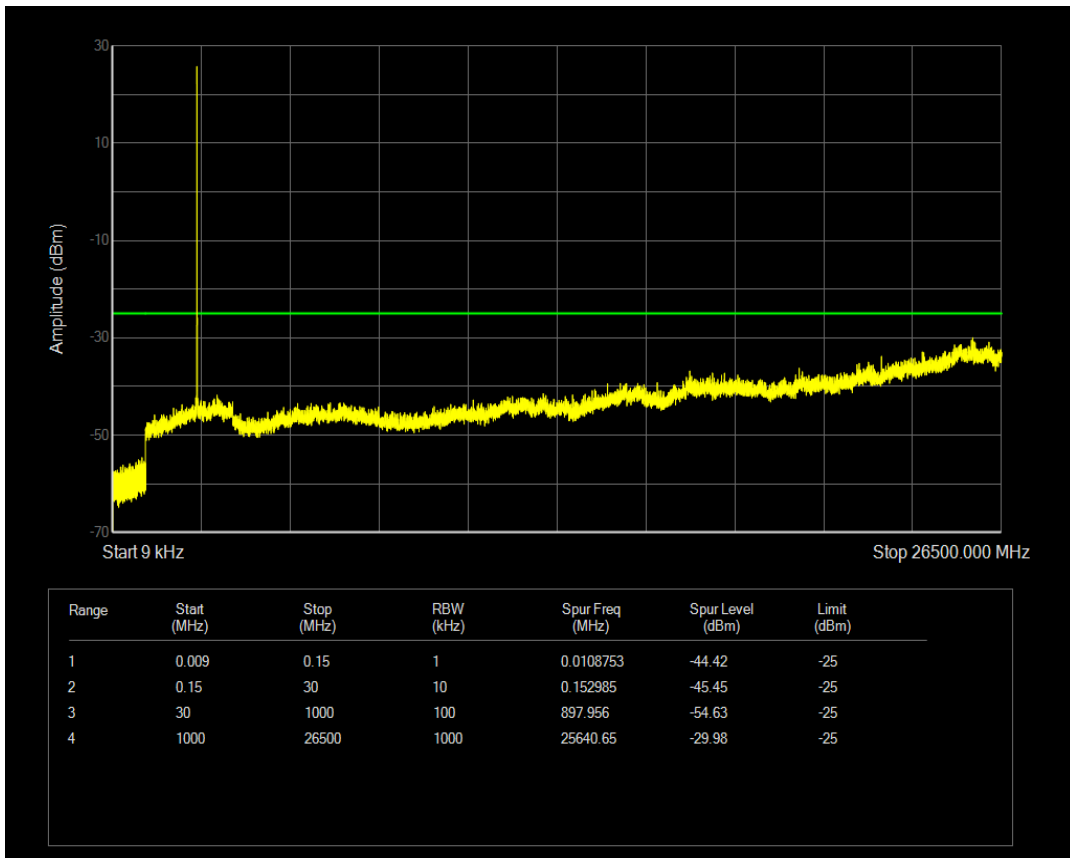

Band7 16QAM BW=5MHz Channel=21100 RB Size=1 Position=#0

Band7 16QAM BW=5MHz Channel=21100 RB Size=25 Position=#0