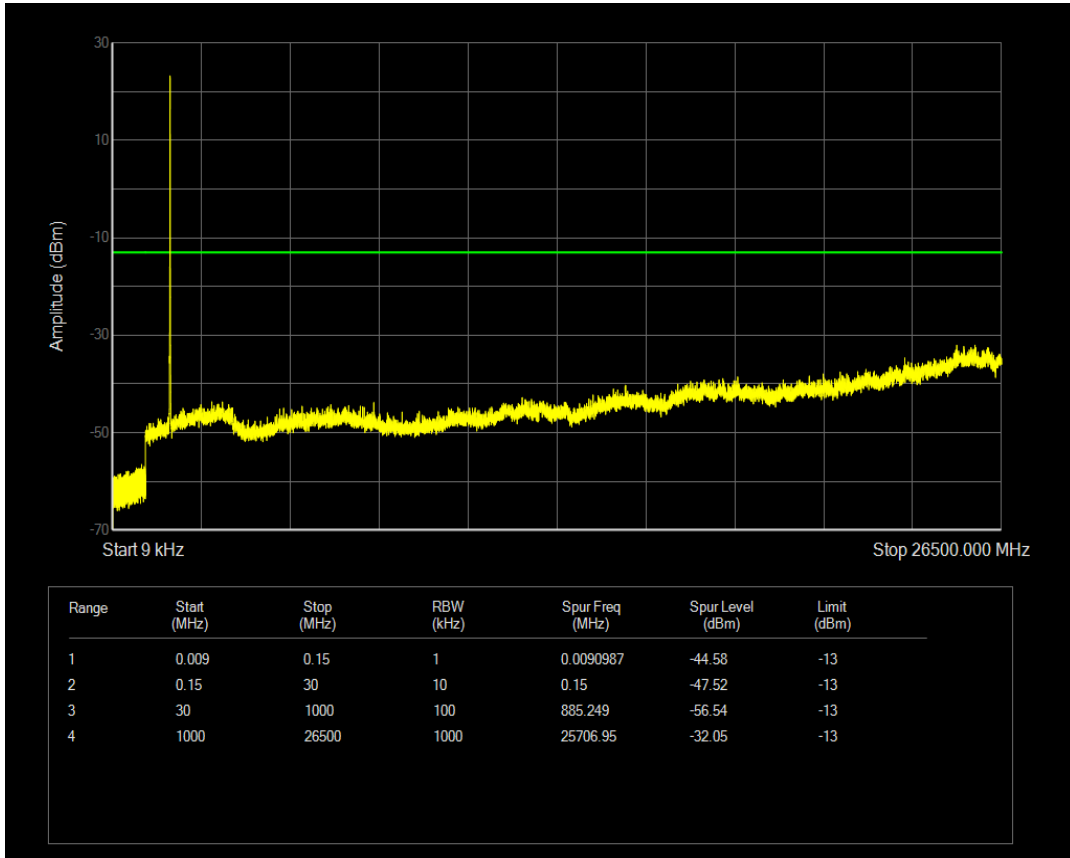

Band4 16QAM BW=5MHz Channel=19975 RB Size=1 Position=#0

Band4 16QAM BW=5MHz Channel=19975 RB Size=25 Position=#0

Band4 QPSK BW=5MHz Channel=20175 RB Size=1 Position=#0

Band4 QPSK BW=5MHz Channel=20175 RB Size=25 Position=#0

Band4 16QAM BW=5MHz Channel=20175 RB Size=1 Position=#0

Band4 16QAM BW=5MHz Channel=20175 RB Size=25 Position=#0

Band4 QPSK BW=5MHz Channel=20375 RB Size=1 Position=#0

Band4 QPSK BW=5MHz Channel=20375 RB Size=25 Position=#0