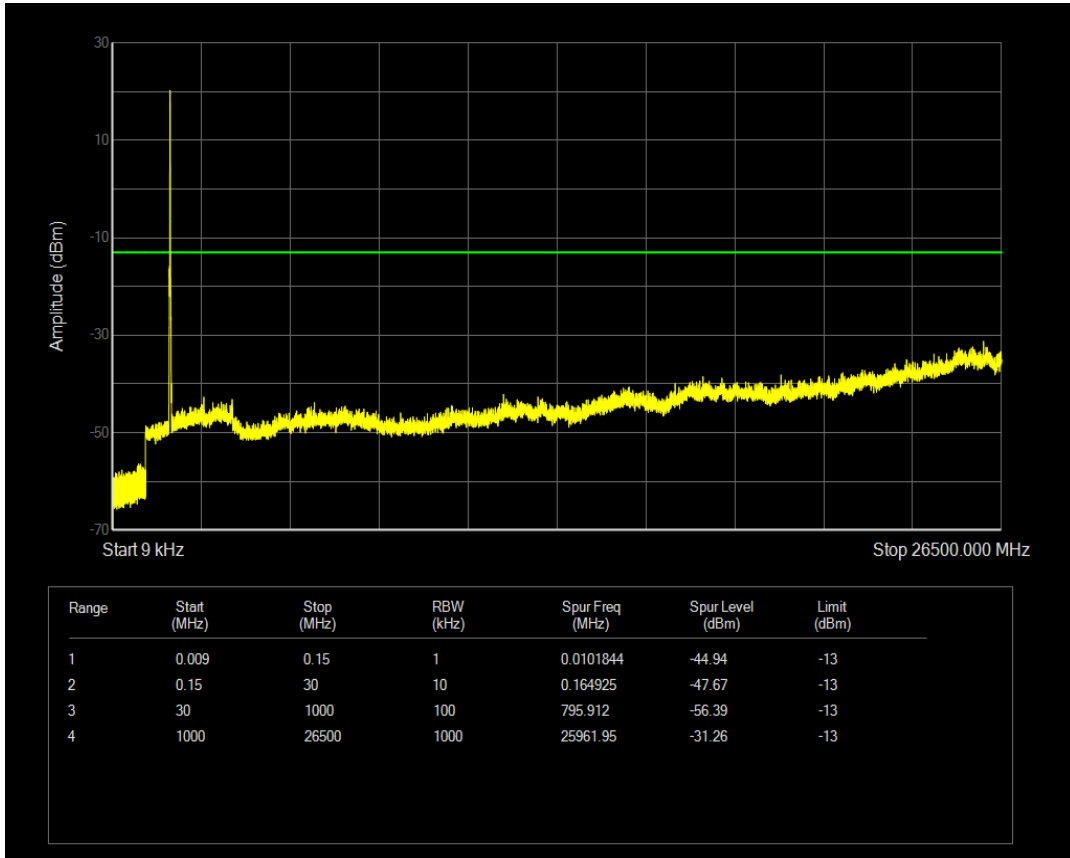

Band4 16QAM BW=15MHz Channel=20175 RB Size=75 Position=#0

Band4 QPSK BW=15MHz Channel=20325 RB Size=1 Position=#0