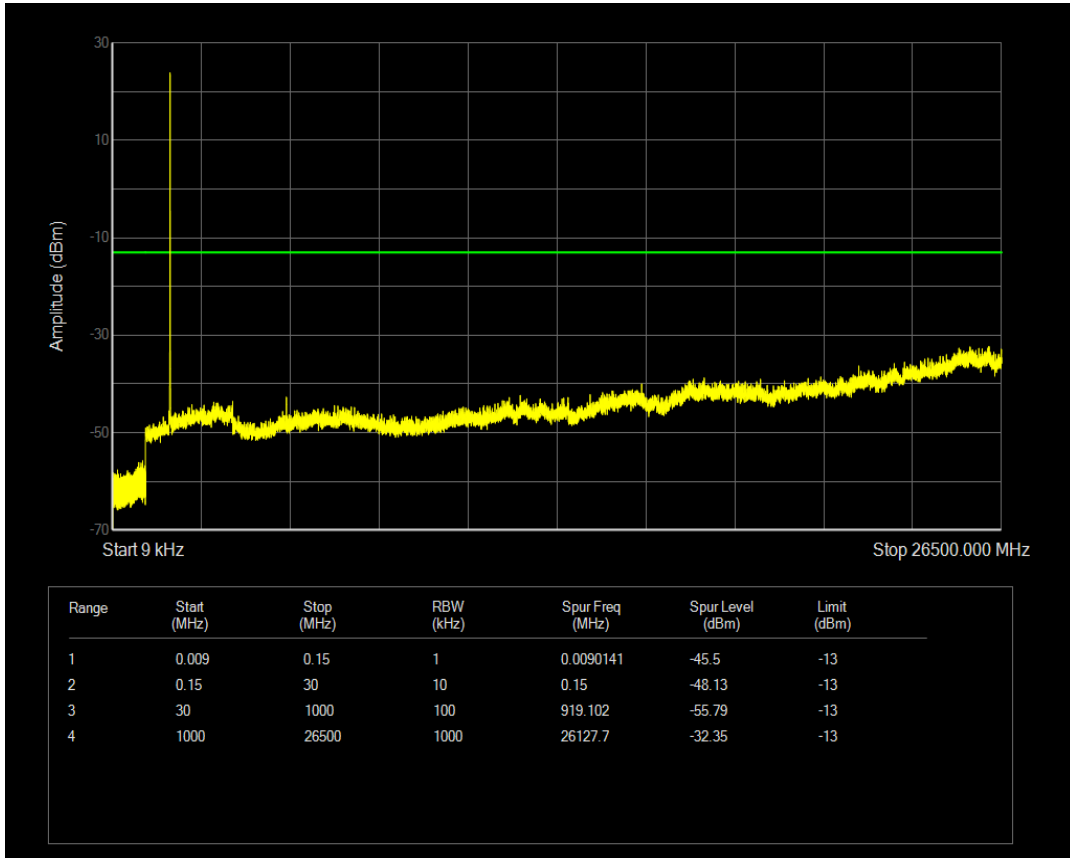

Band4 16QAM BW=3MHz Channel=19965 RB Size=1 Position=#0

Band4 16QAM BW=3MHz Channel=19965 RB Size=15 Position=#0

Band4 QPSK BW=3MHz Channel=20175 RB Size=1 Position=#0

Band4 QPSK BW=3MHz Channel=20175 RB Size=15 Position=#0

Band4 16QAM BW=3MHz Channel=20175 RB Size=1 Position=#0

Band4 16QAM BW=3MHz Channel=20175 RB Size=15 Position=#0

Band4 QPSK BW=3MHz Channel=20385 RB Size=1 Position=#0

Band4 QPSK BW=3MHz Channel=20385 RB Size=15 Position=#0