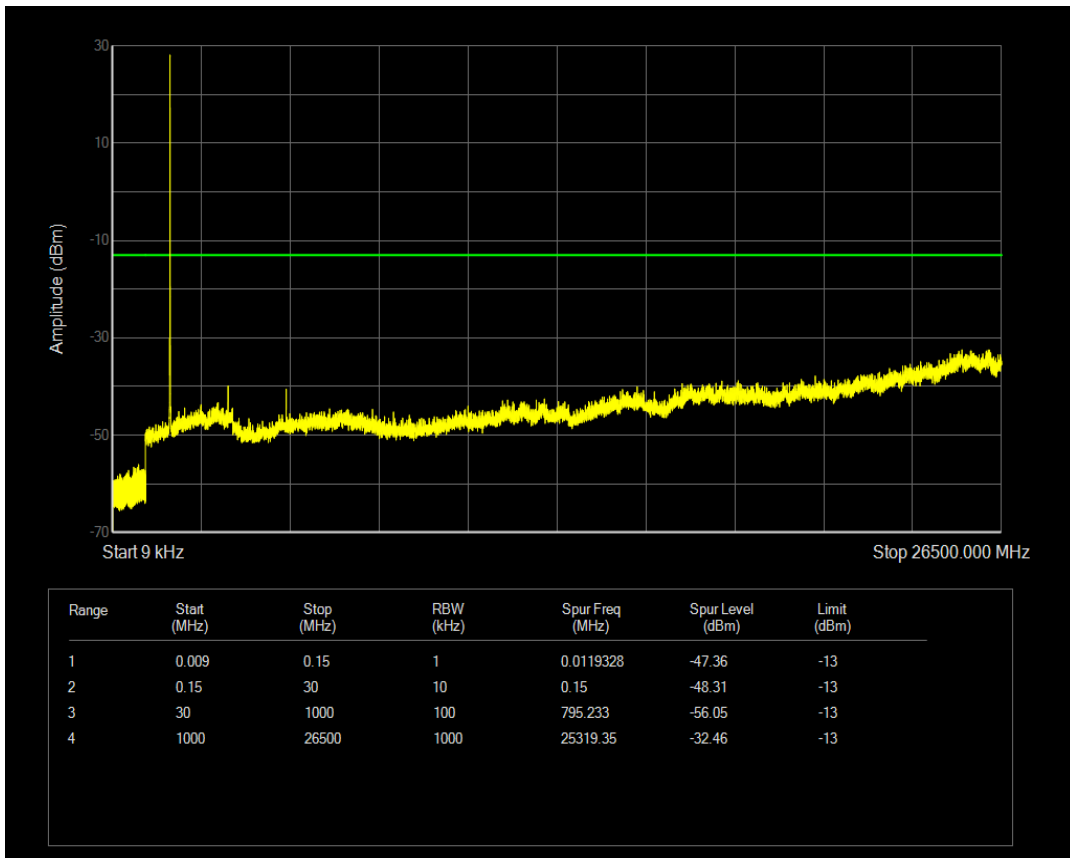

Band4 16QAM BW=5MHz Channel=20175 RB Size=1 Position=#0

Band4 16QAM BW=5MHz Channel=20175 RB Size=25 Position=#0