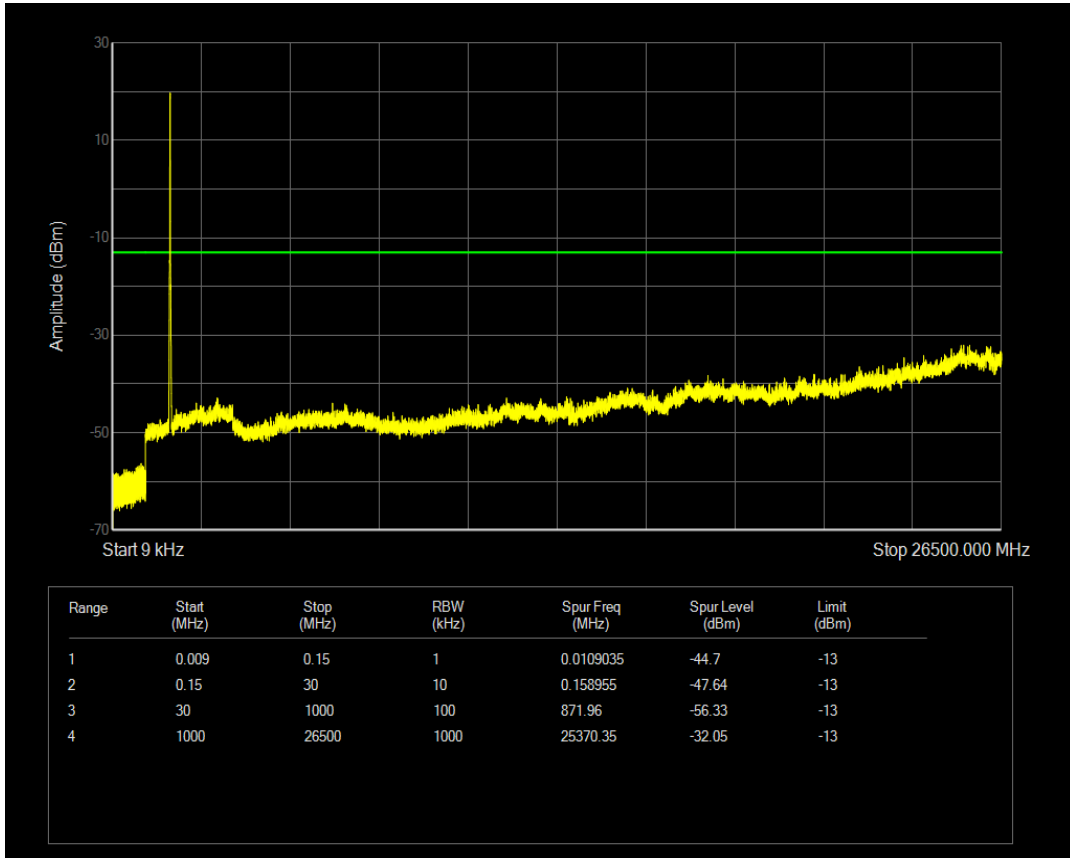

Band4 16QAM BW=15MHz Channel=20025 RB Size=1 Position=#0

Band4 16QAM BW=15MHz Channel=20025 RB Size=75 Position=#0

Band4 QPSK BW=15MHz Channel=20175 RB Size=1 Position=#0

Band4 QPSK BW=15MHz Channel=20175 RB Size=75 Position=#0

Band4 16QAM BW=15MHz Channel=20175 RB Size=1 Position=#0

Band4 16QAM BW=15MHz Channel=20175 RB Size=75 Position=#0

Band4 QPSK BW=15MHz Channel=20325 RB Size=1 Position=#0

Band4 QPSK BW=15MHz Channel=20325 RB Size=75 Position=#0