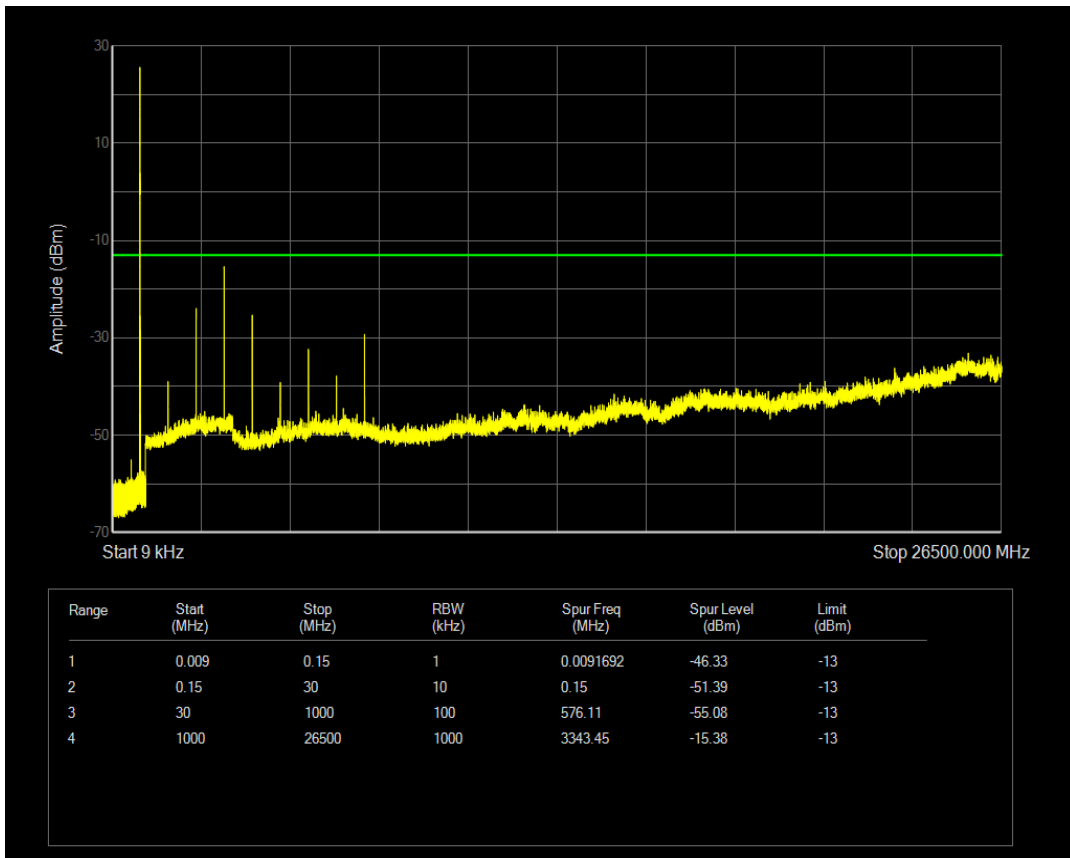

Band5 16QAM BW=1.4MHz Channel=20525 RB Size=1 Position=#0

Band5 16QAM BW=1.4MHz Channel=20525 RB Size=6 Position=#0