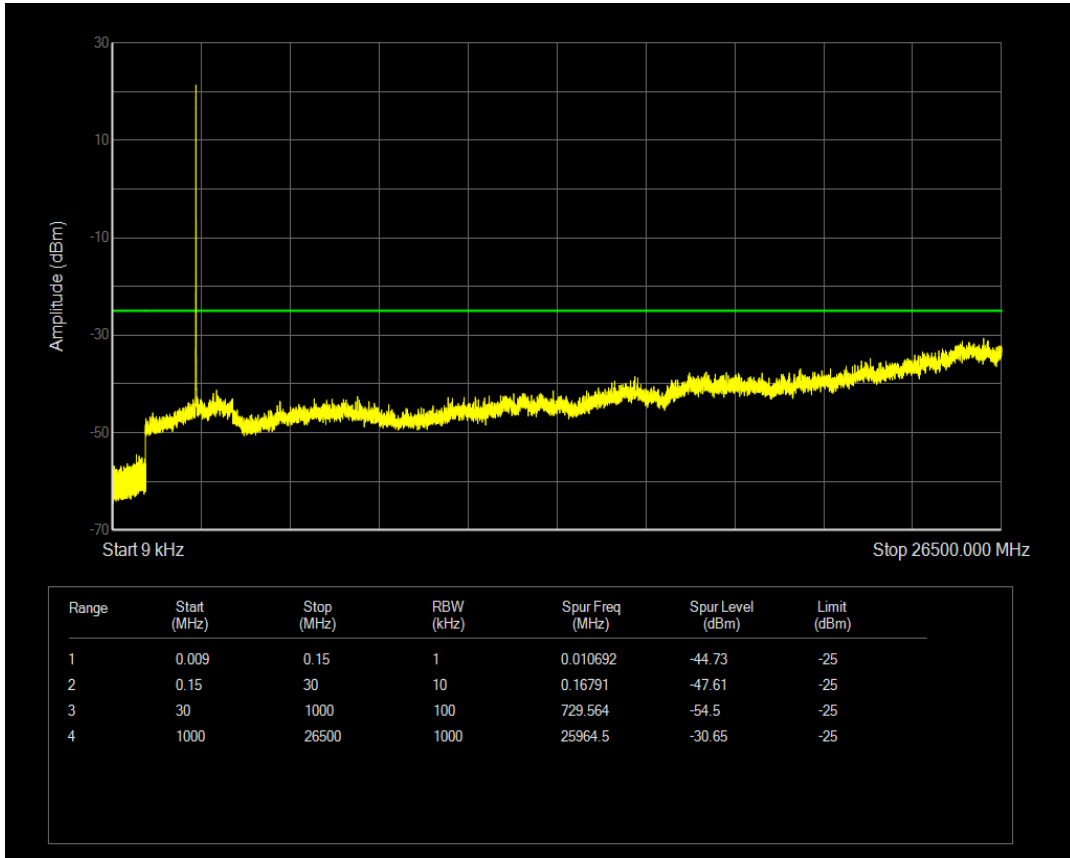

Band5 16QAM BW=10MHz Channel=20525 RB Size=1 Position=#0

Band5 16QAM BW=10MHz Channel=20525 RB Size=50 Position=#0

Band5 QPSK BW=10MHz Channel=20600 RB Size=1 Position=#0

Band5 QPSK BW=10MHz Channel=20600 RB Size=50 Position=#0

Band5 16QAM BW=10MHz Channel=20600 RB Size=1 Position=#0

Band5 16QAM BW=10MHz Channel=20600 RB Size=50 Position=#0

Band7 QPSK BW=5MHz Channel=20775 RB Size=1 Position=#0

Band7 QPSK BW=5MHz Channel=20775 RB Size=25 Position=#0

Band7 16QAM BW=5MHz Channel=20775 RB Size=1 Position=#0

Band7 16QAM BW=5MHz Channel=20775 RB Size=25 Position=#0

Band7 QPSK BW=5MHz Channel=21100 RB Size=1 Position=#0

Band7 QPSK BW=5MHz Channel=21100 RB Size=25 Position=#0