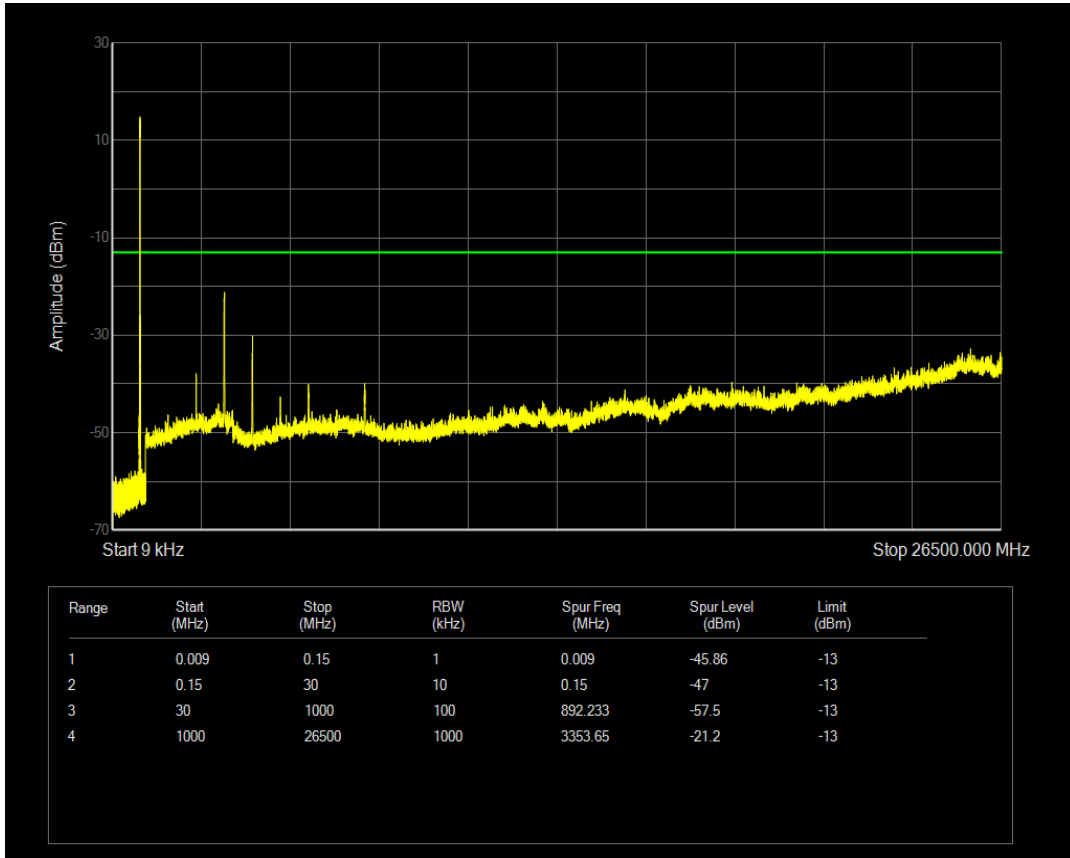

Band5 16QAM BW=5MHz Channel=20425 RB Size=1 Position=#0

Band5 16QAM BW=5MHz Channel=20425 RB Size=25 Position=#0

Band5 QPSK BW=5MHz Channel=20525 RB Size=1 Position=#0

Band5 QPSK BW=5MHz Channel=20525 RB Size=25 Position=#0

Band5 16QAM BW=5MHz Channel=20525 RB Size=1 Position=#0

Band5 16QAM BW=5MHz Channel=20525 RB Size=25 Position=#0

Band5 QPSK BW=5MHz Channel=20625 RB Size=1 Position=#0

Band5 QPSK BW=5MHz Channel=20625 RB Size=25 Position=#0