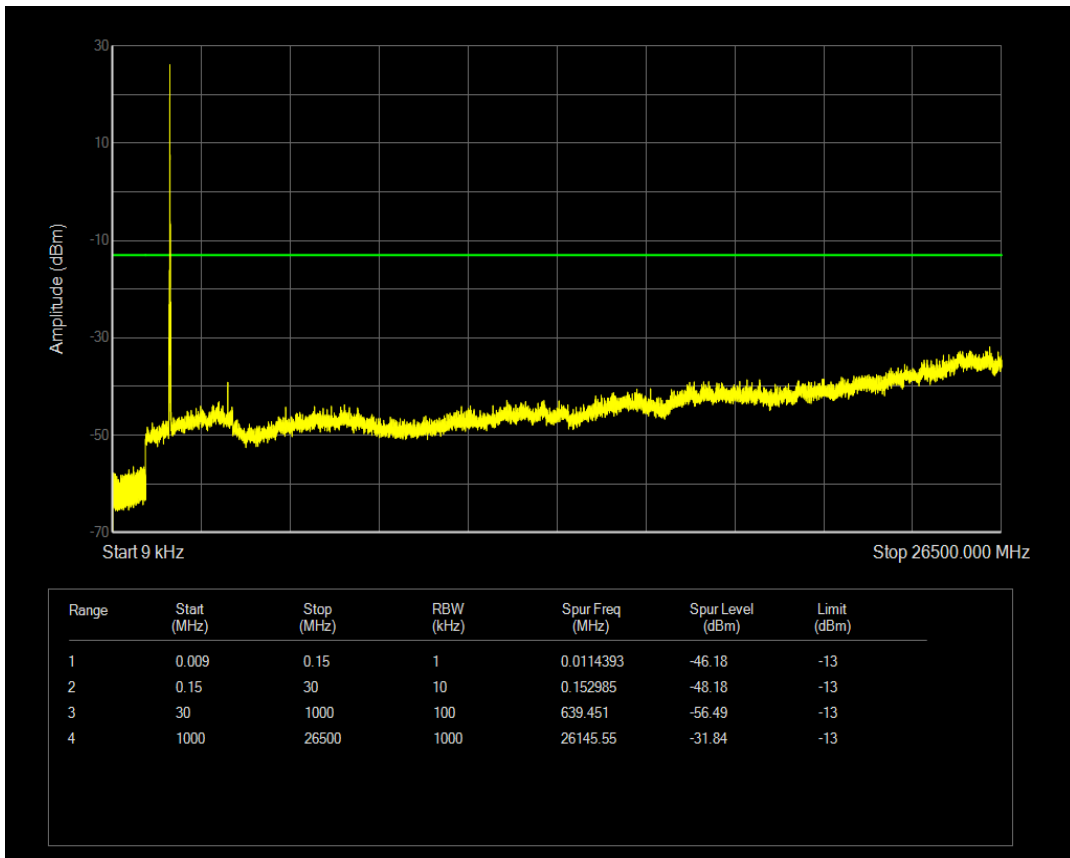

Band4 16QAM BW=15MHz Channel=20025 RB Size=1 Position=#0

Band4 16QAM BW=15MHz Channel=20025 RB Size=75 Position=#0

Band4 QPSK BW=15MHz Channel=20175 RB Size=1 Position=#0

Band4 QPSK BW=15MHz Channel=20175 RB Size=75 Position=#0

Band4 16QAM BW=15MHz Channel=20175 RB Size=1 Position=#0

Band4 16QAM BW=15MHz Channel=20175 RB Size=75 Position=#0

Band4 QPSK BW=15MHz Channel=20325 RB Size=1 Position=#0

Band4 QPSK BW=15MHz Channel=20325 RB Size=75 Position=#0