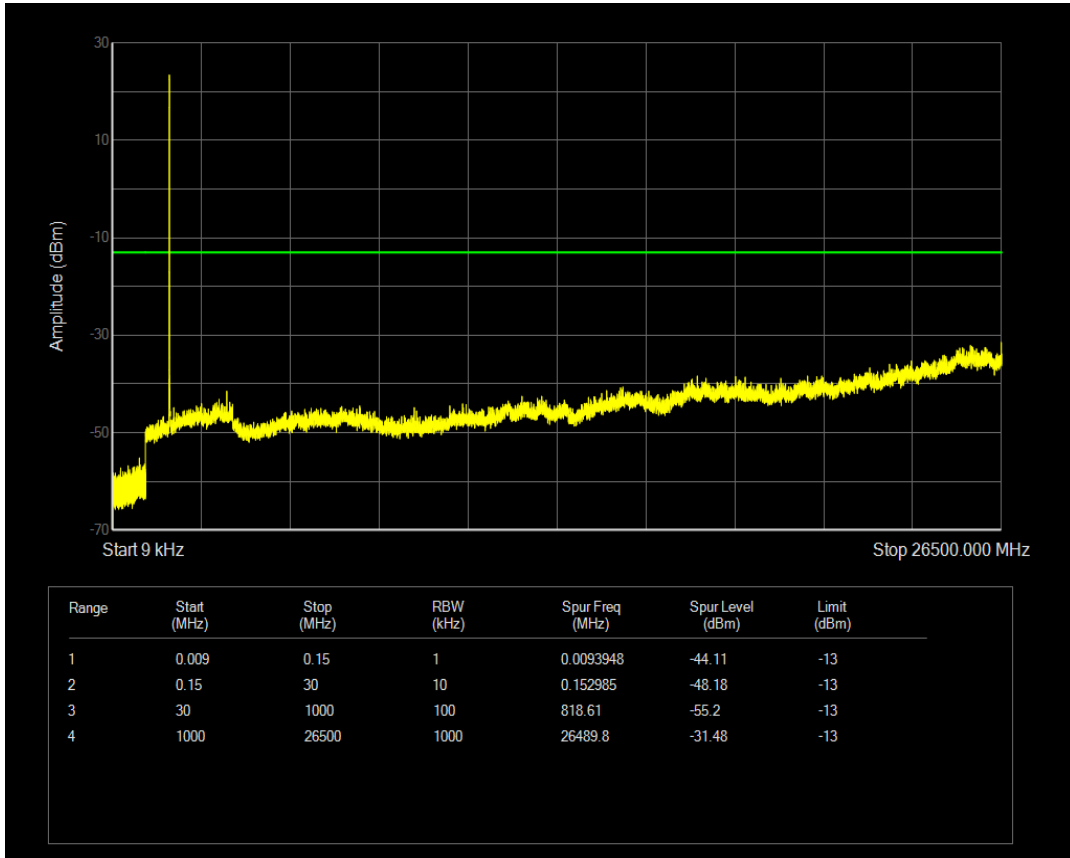

Band4 16QAM BW=3MHz Channel=19965 RB Size=1 Position=#0

Band4 16QAM BW=3MHz Channel=19965 RB Size=15 Position=#0

Band4 QPSK BW=3MHz Channel=20175 RB Size=1 Position=#0

Band4 QPSK BW=3MHz Channel=20175 RB Size=15 Position=#0

Band4 16QAM BW=3MHz Channel=20175 RB Size=1 Position=#0

Band4 16QAM BW=3MHz Channel=20175 RB Size=15 Position=#0

Band4 QPSK BW=3MHz Channel=20385 RB Size=1 Position=#0

Band4 QPSK BW=3MHz Channel=20385 RB Size=15 Position=#0