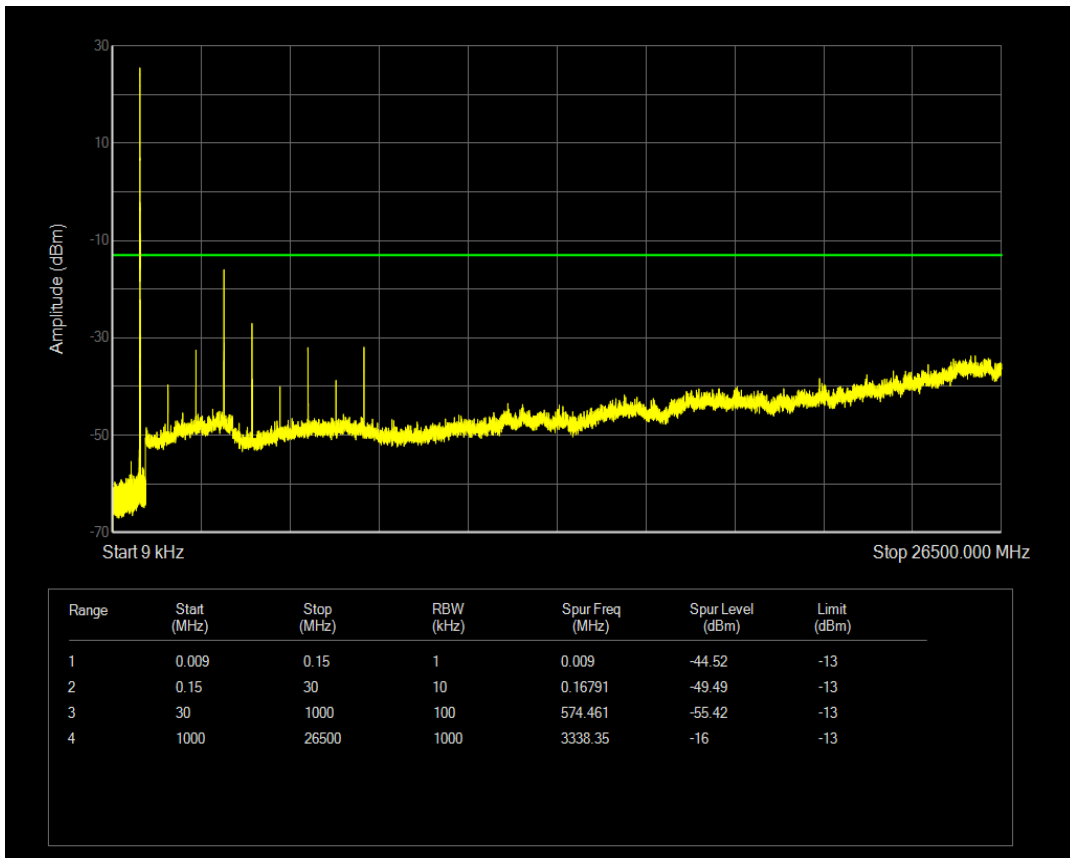

Band5 16QAM BW=5MHz Channel=20525 RB Size=1 Position=#0

Band5 16QAM BW=5MHz Channel=20525 RB Size=25 Position=#0