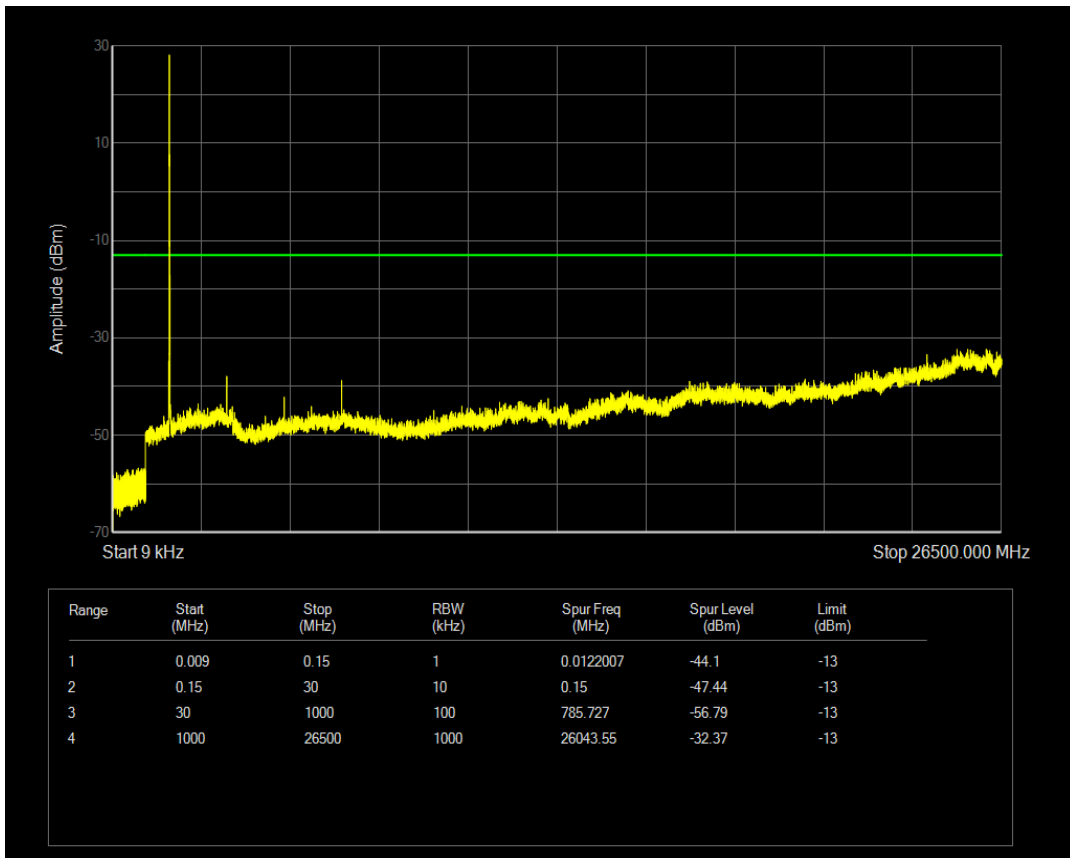

Band4 16QAM BW=5MHz Channel=20175 RB Size=1 Position=#0

Band4 16QAM BW=5MHz Channel=20175 RB Size=25 Position=#0

Band4 QPSK BW=5MHz Channel=20375 RB Size=1 Position=#0

Band4 QPSK BW=5MHz Channel=20375 RB Size=25 Position=#0

Band4 16QAM BW=5MHz Channel=20375 RB Size=1 Position=#0

Band4 16QAM BW=5MHz Channel=20375 RB Size=25 Position=#0

Band4 QPSK BW=10MHz Channel=20000 RB Size=1 Position=#0

Band4 QPSK BW=10MHz Channel=20000 RB Size=50 Position=#0