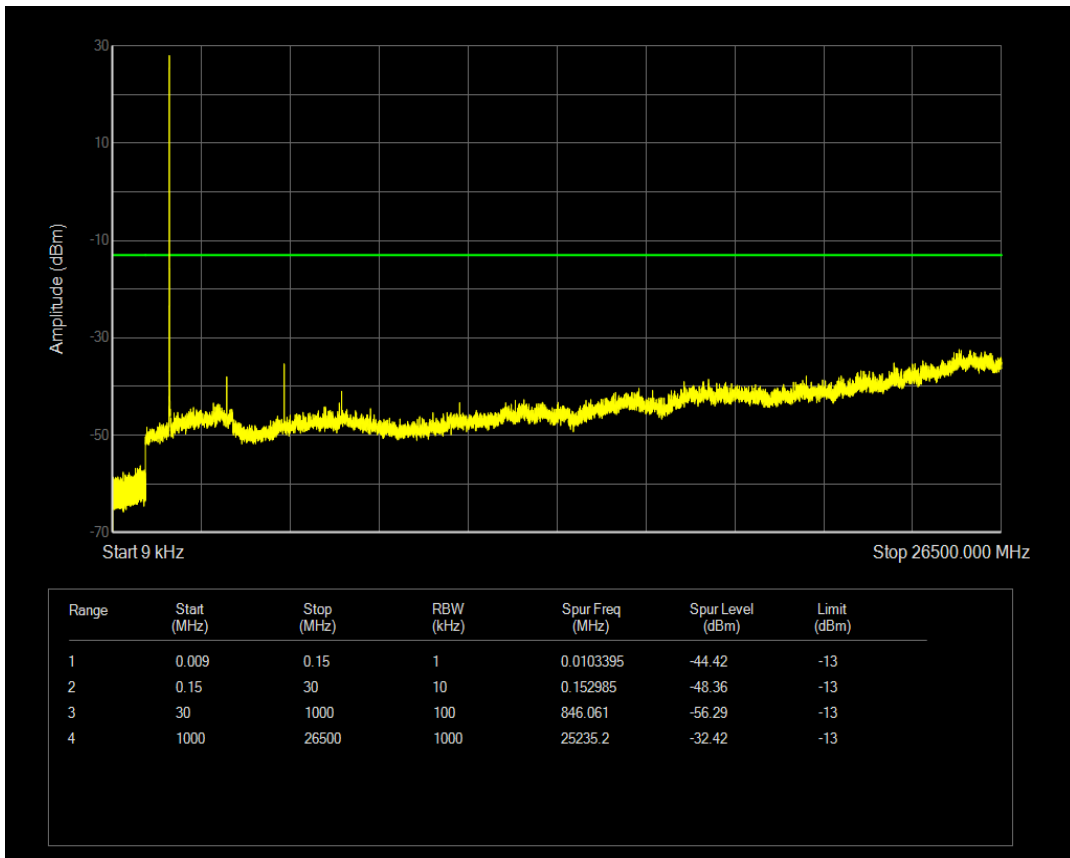

Band4 16QAM BW=3MHz Channel=19965 RB Size=1 Position=#0

Band4 16QAM BW=3MHz Channel=19965 RB Size=15 Position=#0

Band4 QPSK BW=3MHz Channel=20175 RB Size=1 Position=#0

Band4 QPSK BW=3MHz Channel=20175 RB Size=15 Position=#0