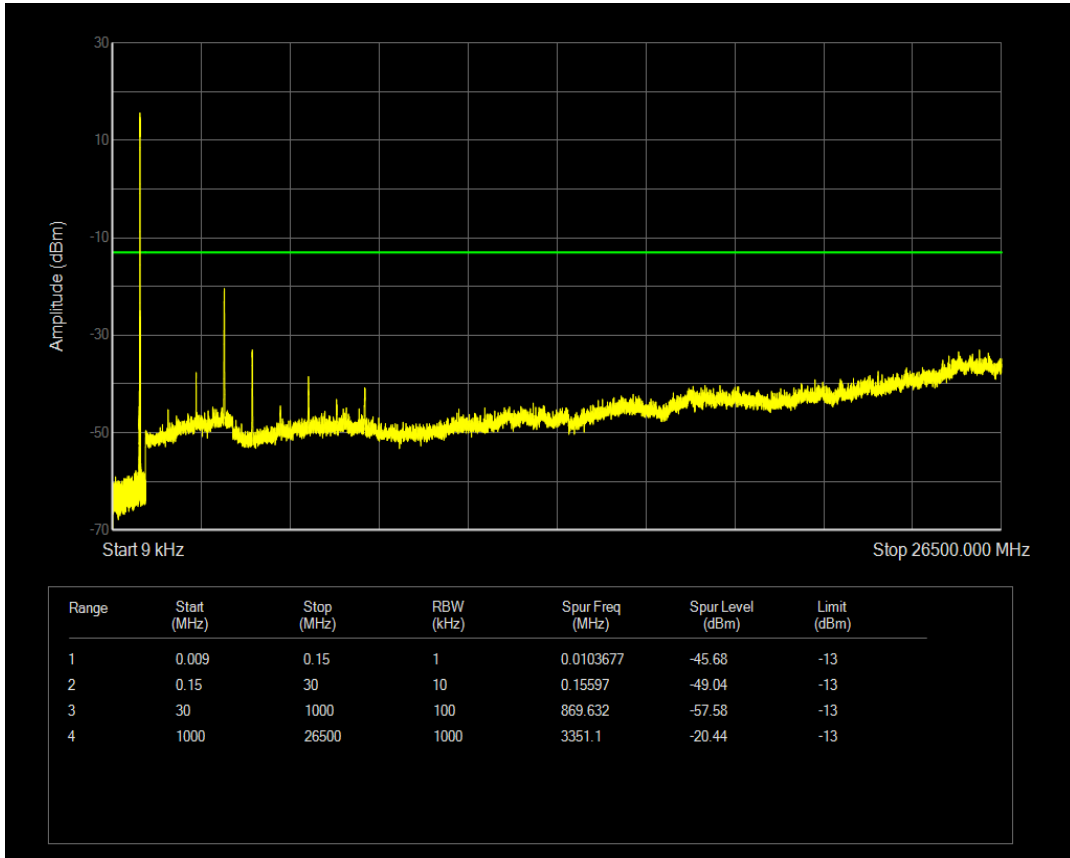

Band5 16QAM BW=5MHz Channel=20425 RB Size=1 Position=#0

Band5 16QAM BW=5MHz Channel=20425 RB Size=25 Position=#0

Band5 QPSK BW=5MHz Channel=20525 RB Size=1 Position=#0

Band5 QPSK BW=5MHz Channel=20525 RB Size=25 Position=#0

Band5 16QAM BW=5MHz Channel=20525 RB Size=1 Position=#0

Band5 16QAM BW=5MHz Channel=20525 RB Size=25 Position=#0

Band5 QPSK BW=5MHz Channel=20625 RB Size=1 Position=#0

Band5 QPSK BW=5MHz Channel=20625 RB Size=25 Position=#0