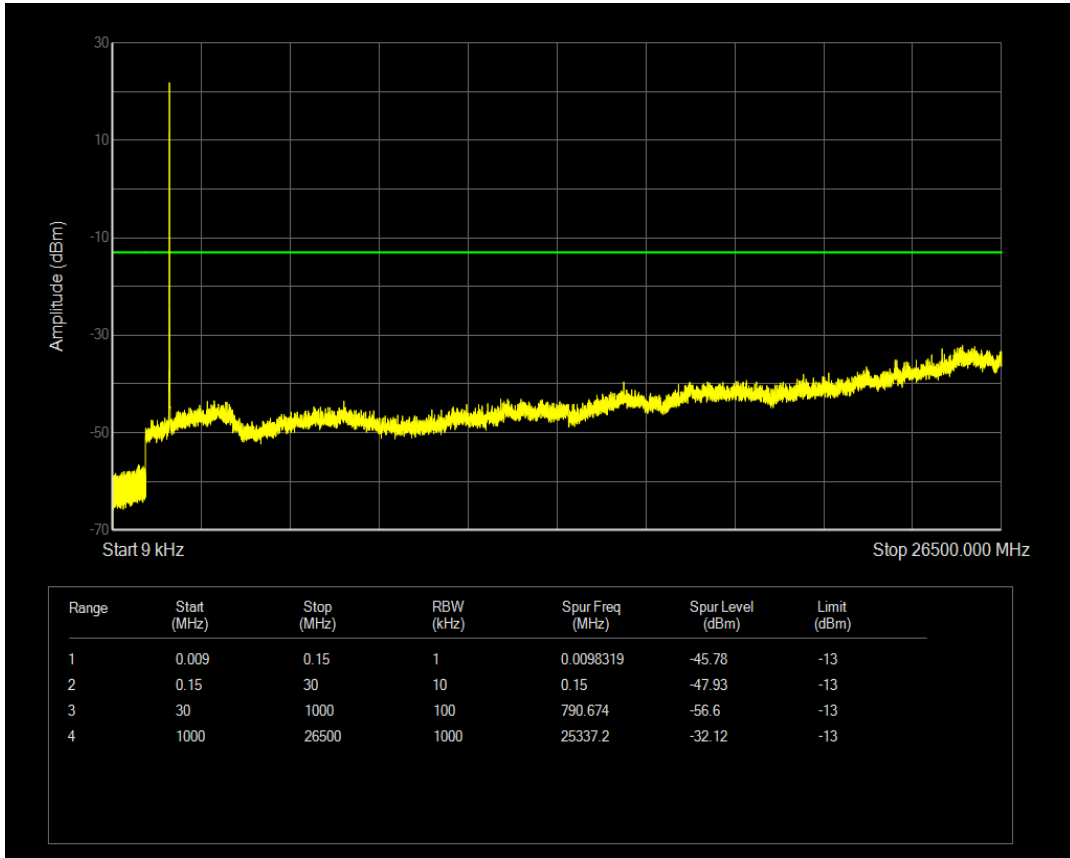

Band4 16QAM BW=3MHz Channel=20385 RB Size=1 Position=#0

Band4 16QAM BW=3MHz Channel=20385 RB Size=15 Position=#0

Band4 QPSK BW=5MHz Channel=19975 RB Size=1 Position=#0

Band4 QPSK BW=5MHz Channel=19975 RB Size=25 Position=#0

Band4 16QAM BW=5MHz Channel=19975 RB Size=1 Position=#0

Band4 16QAM BW=5MHz Channel=19975 RB Size=25 Position=#0

Band4 QPSK BW=5MHz Channel=20175 RB Size=1 Position=#0

Band4 QPSK BW=5MHz Channel=20175 RB Size=25 Position=#0