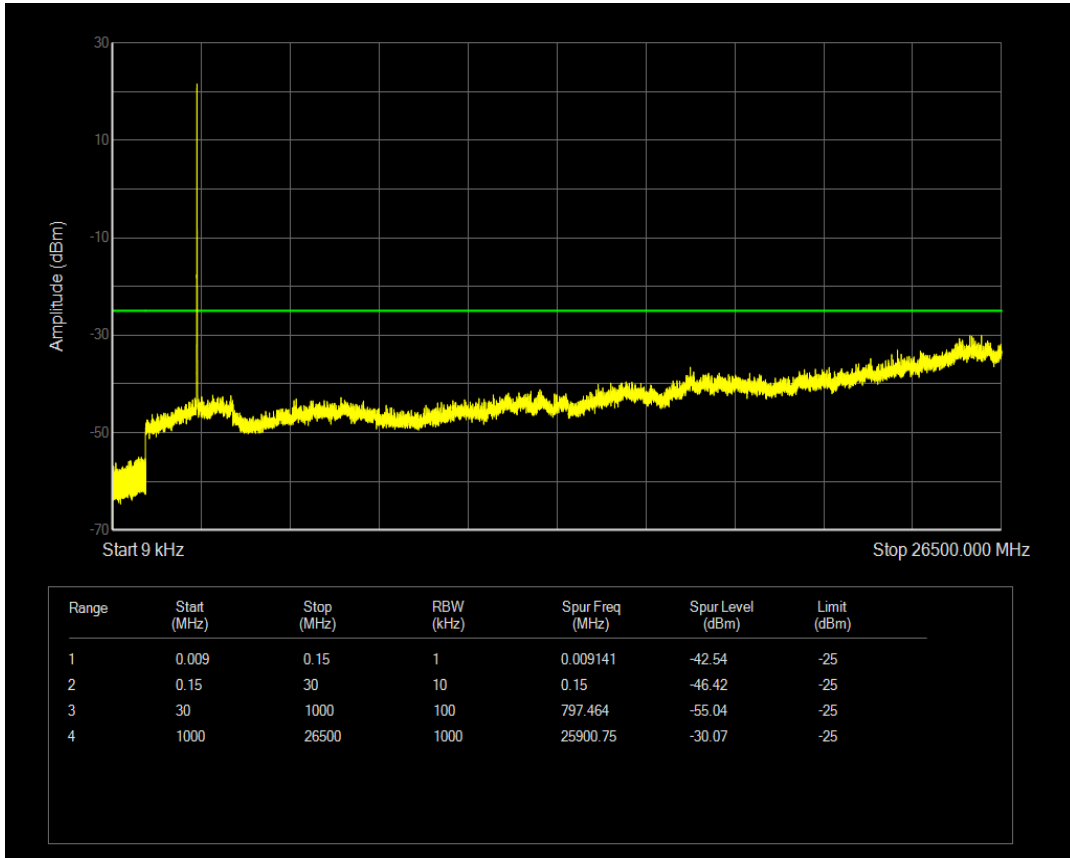

Band5 16QAM BW=10MHz Channel=20600 RB Size=1 Position=#0

Band5 16QAM BW=10MHz Channel=20600 RB Size=50 Position=#0

Band7 QPSK BW=5MHz Channel=20775 RB Size=1 Position=#0

Band7 QPSK BW=5MHz Channel=20775 RB Size=25 Position=#0

Band7 16QAM BW=5MHz Channel=20775 RB Size=1 Position=#0

Band7 16QAM BW=5MHz Channel=20775 RB Size=25 Position=#0

Band7 QPSK BW=5MHz Channel=21100 RB Size=1 Position=#0

Band7 QPSK BW=5MHz Channel=21100 RB Size=25 Position=#0