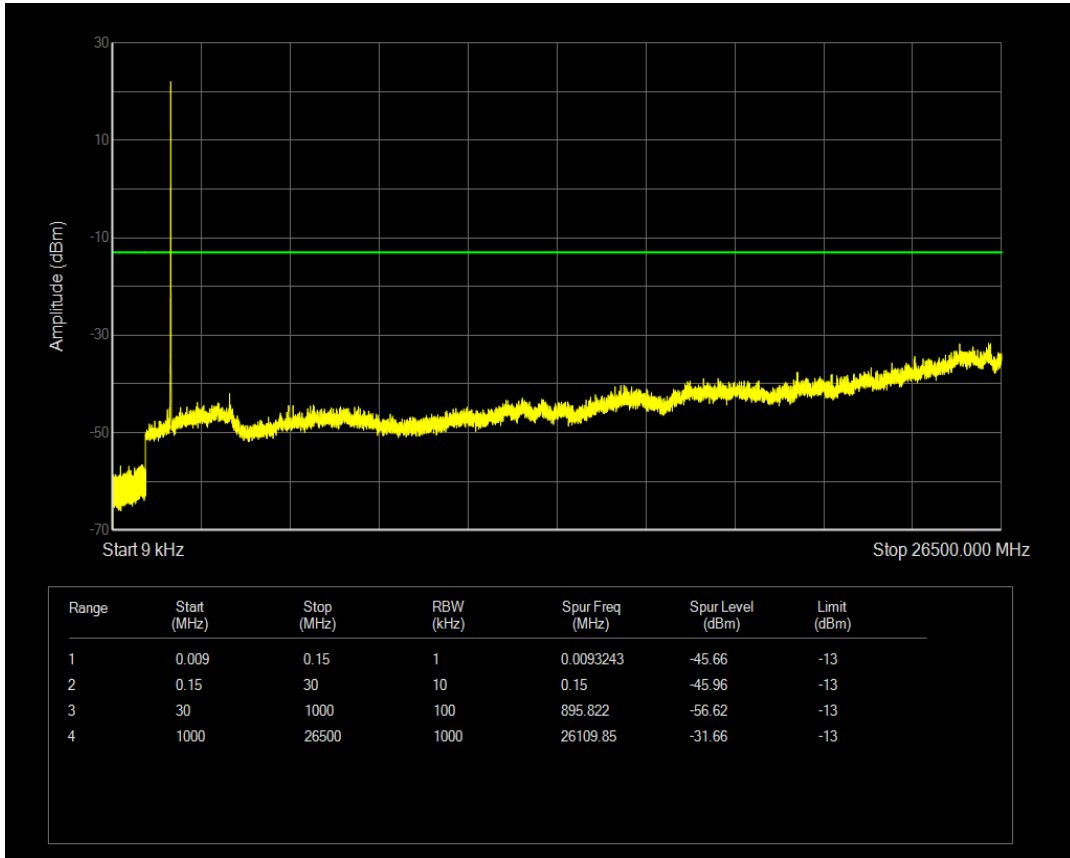

Band4 16QAM BW=5MHz Channel=20175 RB Size=1 Position=#0

Band4 16QAM BW=5MHz Channel=20175 RB Size=25 Position=#0

Band4 QPSK BW=5MHz Channel=20375 RB Size=1 Position=#0

Band4 QPSK BW=5MHz Channel=20375 RB Size=25 Position=#0

Band4 16QAM BW=5MHz Channel=20375 RB Size=1 Position=#0

Band4 16QAM BW=5MHz Channel=20375 RB Size=25 Position=#0

Band4 QPSK BW=10MHz Channel=20000 RB Size=1 Position=#0

Band4 QPSK BW=10MHz Channel=20000 RB Size=50 Position=#0