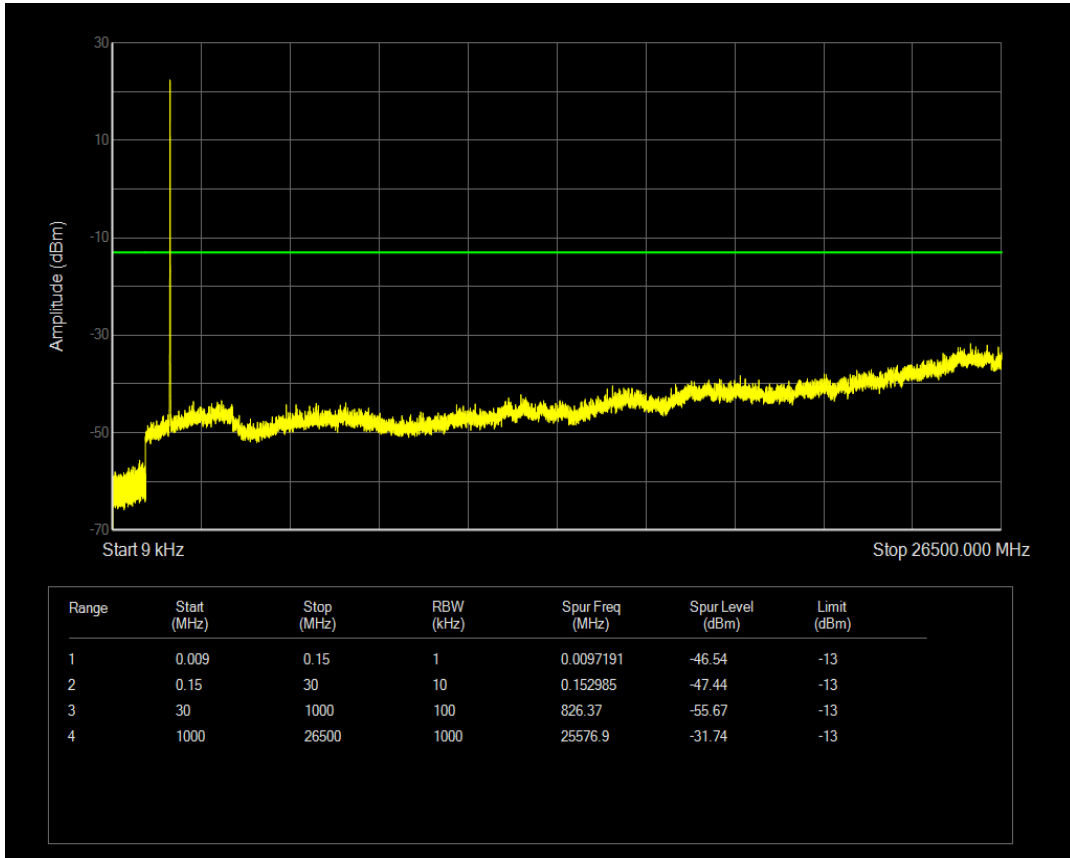

Band4 16QAM BW=5MHz Channel=19975 RB Size=1 Position=#0

Band4 16QAM BW=5MHz Channel=19975 RB Size=25 Position=#0

Band4 QPSK BW=5MHz Channel=20175 RB Size=1 Position=#0

Band4 QPSK BW=5MHz Channel=20175 RB Size=25 Position=#0

Band4 16QAM BW=5MHz Channel=20175 RB Size=1 Position=#0

Band4 16QAM BW=5MHz Channel=20175 RB Size=25 Position=#0

Band4 QPSK BW=5MHz Channel=20375 RB Size=1 Position=#0

Band4 QPSK BW=5MHz Channel=20375 RB Size=25 Position=#0