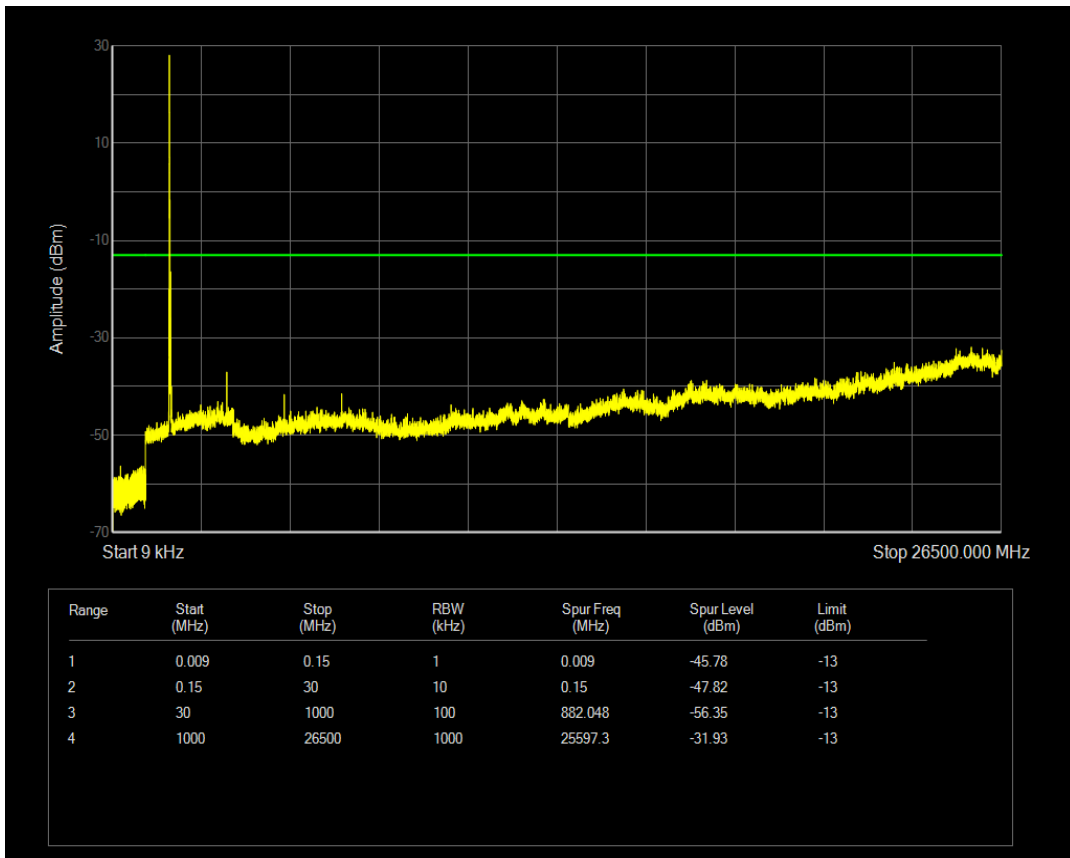

Band4 QPSK BW=20MHz Channel=20050 RB Size=1 Position=#0

Band4 QPSK BW=20MHz Channel=20050 RB Size=100 Position=#0