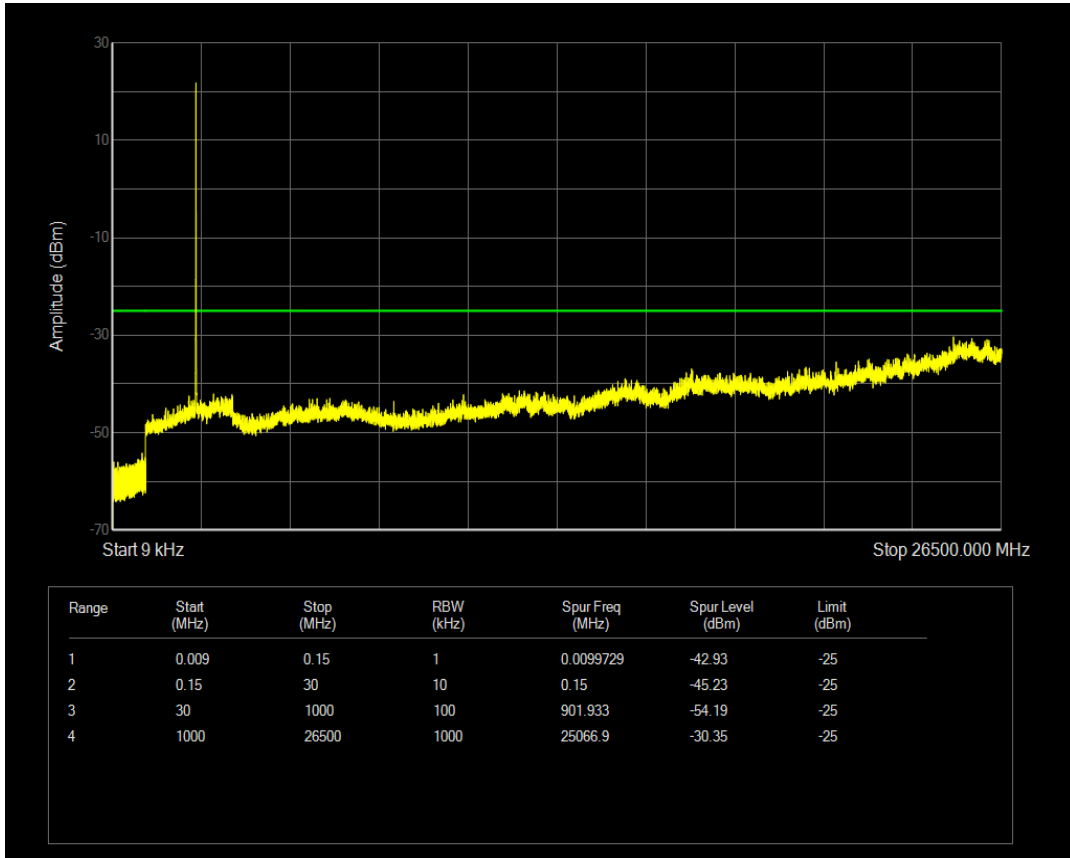

Band5 16QAM BW=10MHz Channel=20525 RB Size=1 Position=#0

Band5 16QAM BW=10MHz Channel=20525 RB Size=50 Position=#0

Band5 QPSK BW=10MHz Channel=20600 RB Size=1 Position=#0

Band5 QPSK BW=10MHz Channel=20600 RB Size=50 Position=#0

Band5 16QAM BW=10MHz Channel=20600 RB Size=1 Position=#0

Band5 16QAM BW=10MHz Channel=20600 RB Size=50 Position=#0

Band7 QPSK BW=5MHz Channel=20775 RB Size=1 Position=#0

Band7 QPSK BW=5MHz Channel=20775 RB Size=25 Position=#0

Band7 16QAM BW=5MHz Channel=20775 RB Size=1 Position=#0

Band7 16QAM BW=5MHz Channel=20775 RB Size=25 Position=#0

Band7 QPSK BW=5MHz Channel=21100 RB Size=1 Position=#0

Band7 QPSK BW=5MHz Channel=21100 RB Size=25 Position=#0