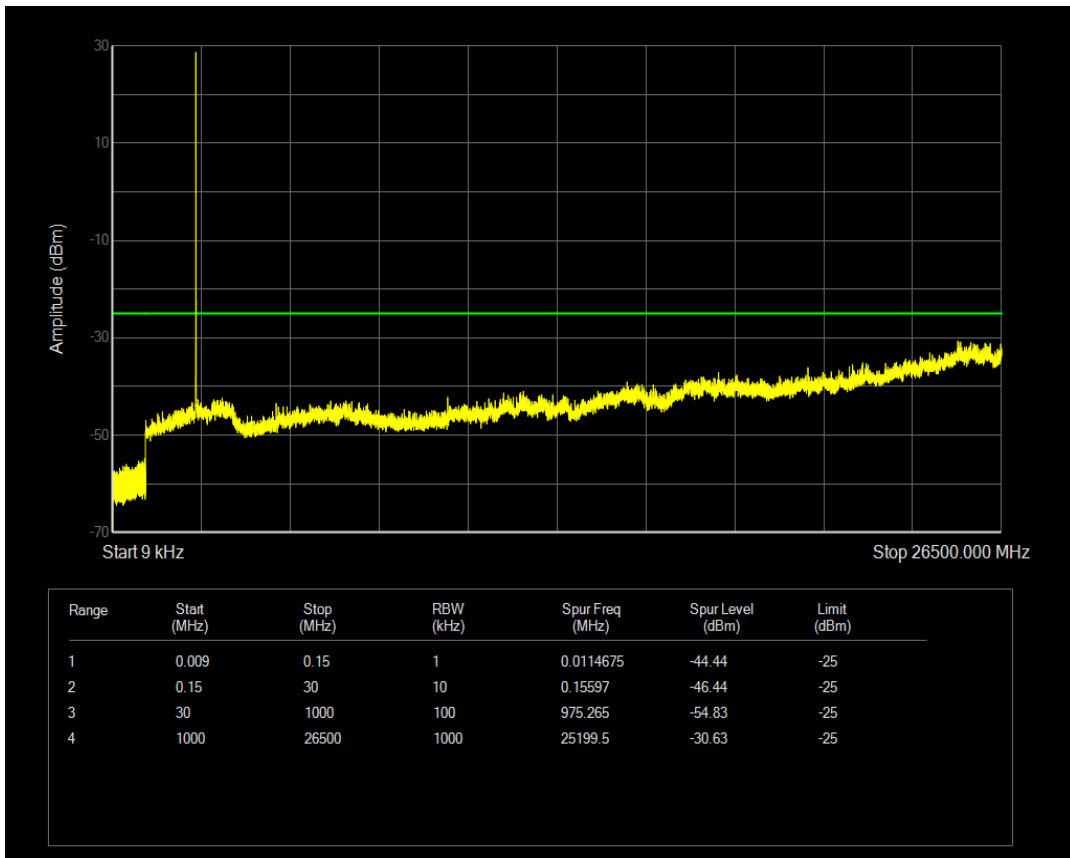

Band7 16QAM BW=5MHz Channel=20775 RB Size=1 Position=#0

Band7 16QAM BW=5MHz Channel=20775 RB Size=25 Position=#0