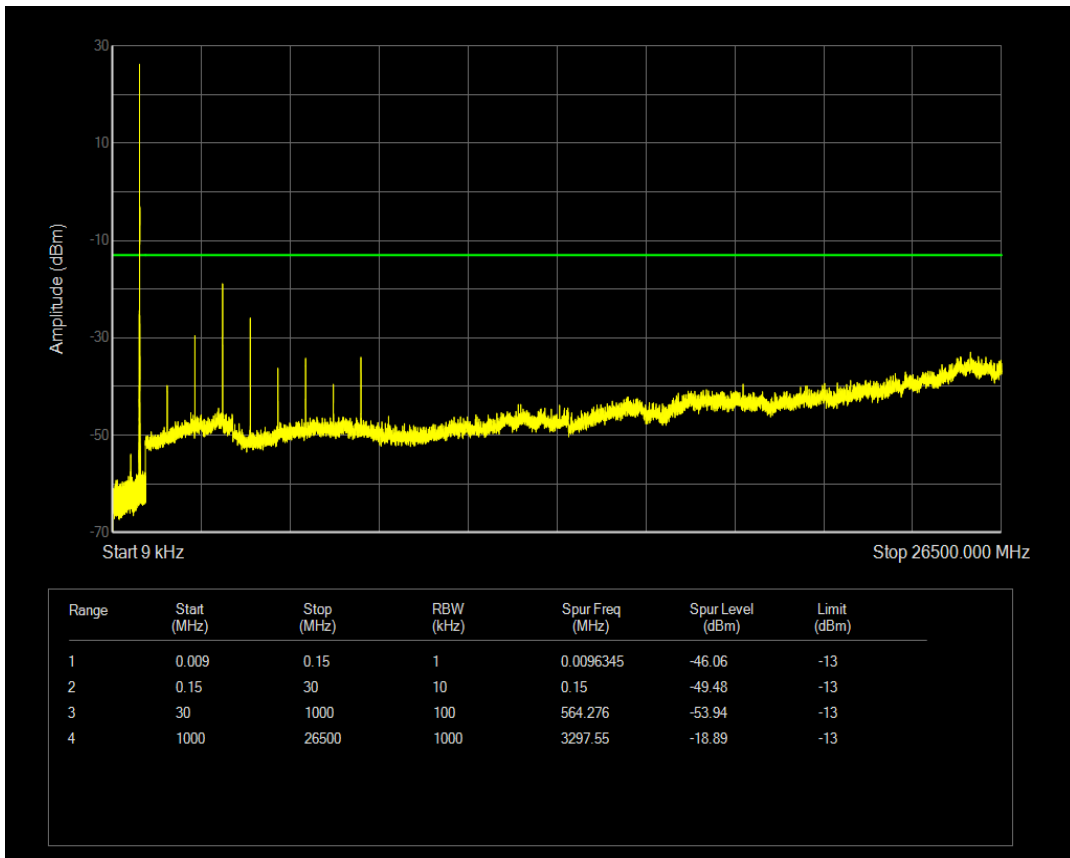

Band5 16QAM BW=3MHz Channel=20415 RB Size=1 Position=#0

Band5 16QAM BW=3MHz Channel=20415 RB Size=15 Position=#0