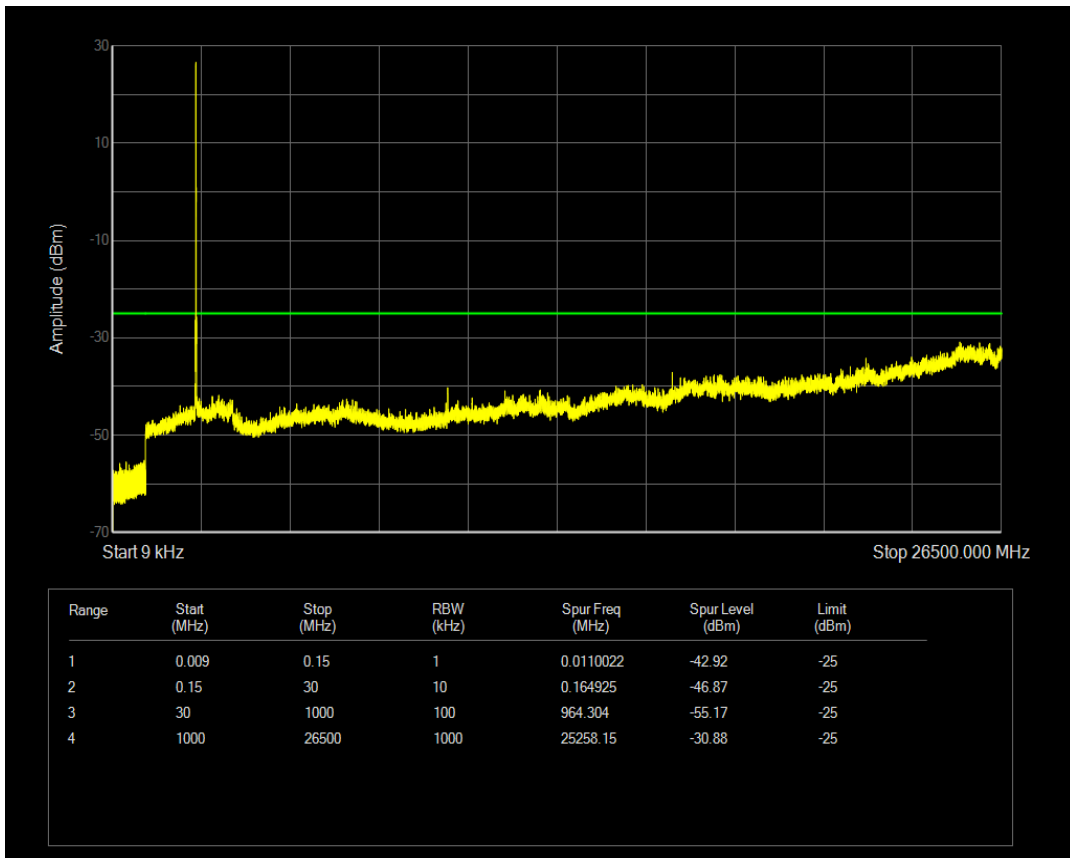

Band7 16QAM BW=5MHz Channel=21100 RB Size=1 Position=#0

Band7 16QAM BW=5MHz Channel=21100 RB Size=25 Position=#0

Band7 QPSK BW=5MHz Channel=21425 RB Size=1 Position=#0

Band7 QPSK BW=5MHz Channel=21425 RB Size=25 Position=#0

Band7 16QAM BW=5MHz Channel=21425 RB Size=1 Position=#0

Band7 16QAM BW=5MHz Channel=21425 RB Size=25 Position=#0

Band7 QPSK BW=10MHz Channel=20800 RB Size=1 Position=#0

Band7 QPSK BW=10MHz Channel=20800 RB Size=50 Position=#0