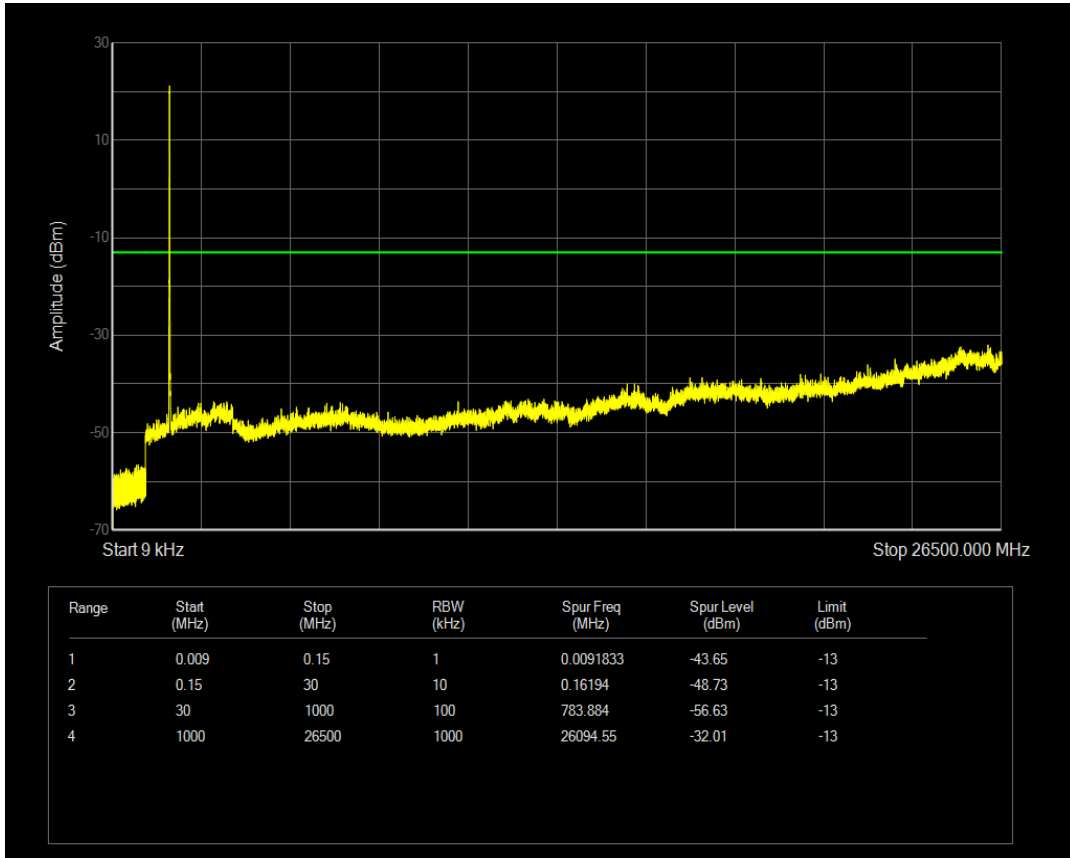

Band4 16QAM BW=5MHz Channel=20375 RB Size=1 Position=#0

Band4 16QAM BW=5MHz Channel=20375 RB Size=25 Position=#0

Band4 QPSK BW=10MHz Channel=20000 RB Size=1 Position=#0

Band4 QPSK BW=10MHz Channel=20000 RB Size=50 Position=#0

Band4 16QAM BW=10MHz Channel=20000 RB Size=1 Position=#0

Band4 16QAM BW=10MHz Channel=20000 RB Size=50 Position=#0

Band4 QPSK BW=10MHz Channel=20175 RB Size=1 Position=#0

Band4 QPSK BW=10MHz Channel=20175 RB Size=50 Position=#0