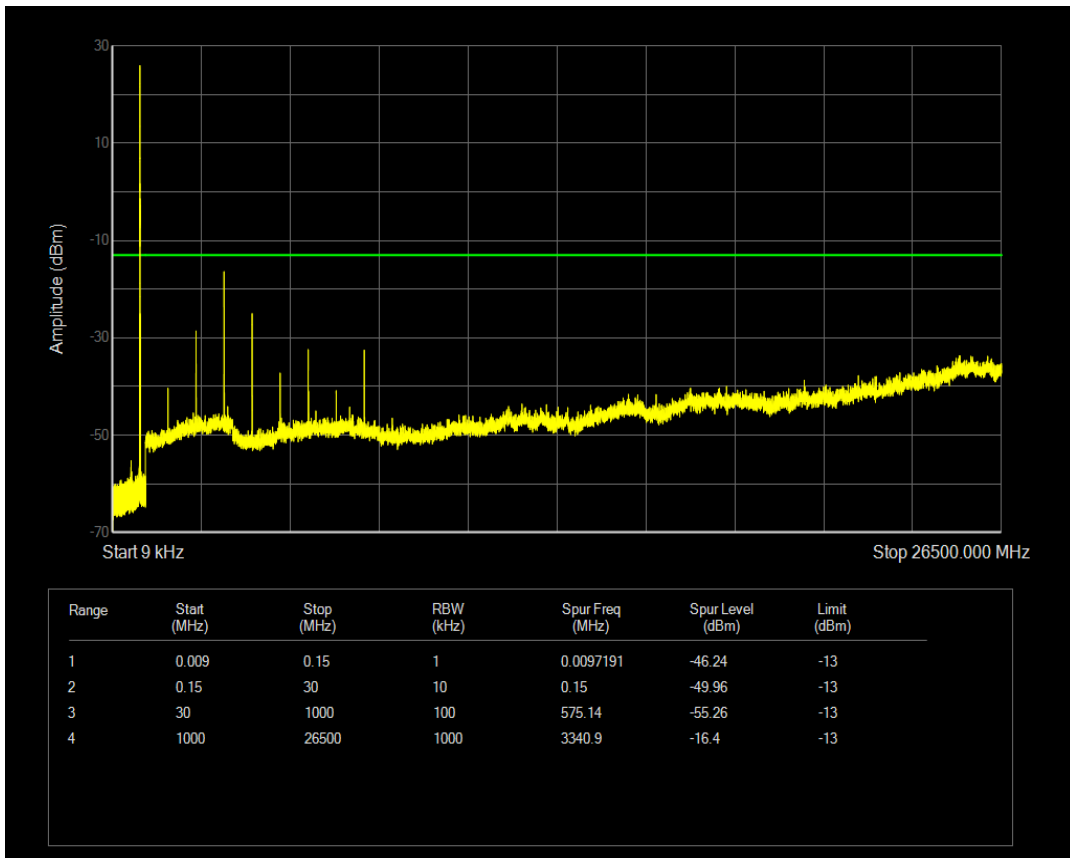

Band5 16QAM BW=3MHz Channel=20525 RB Size=1 Position=#0

Band5 16QAM BW=3MHz Channel=20525 RB Size=15 Position=#0