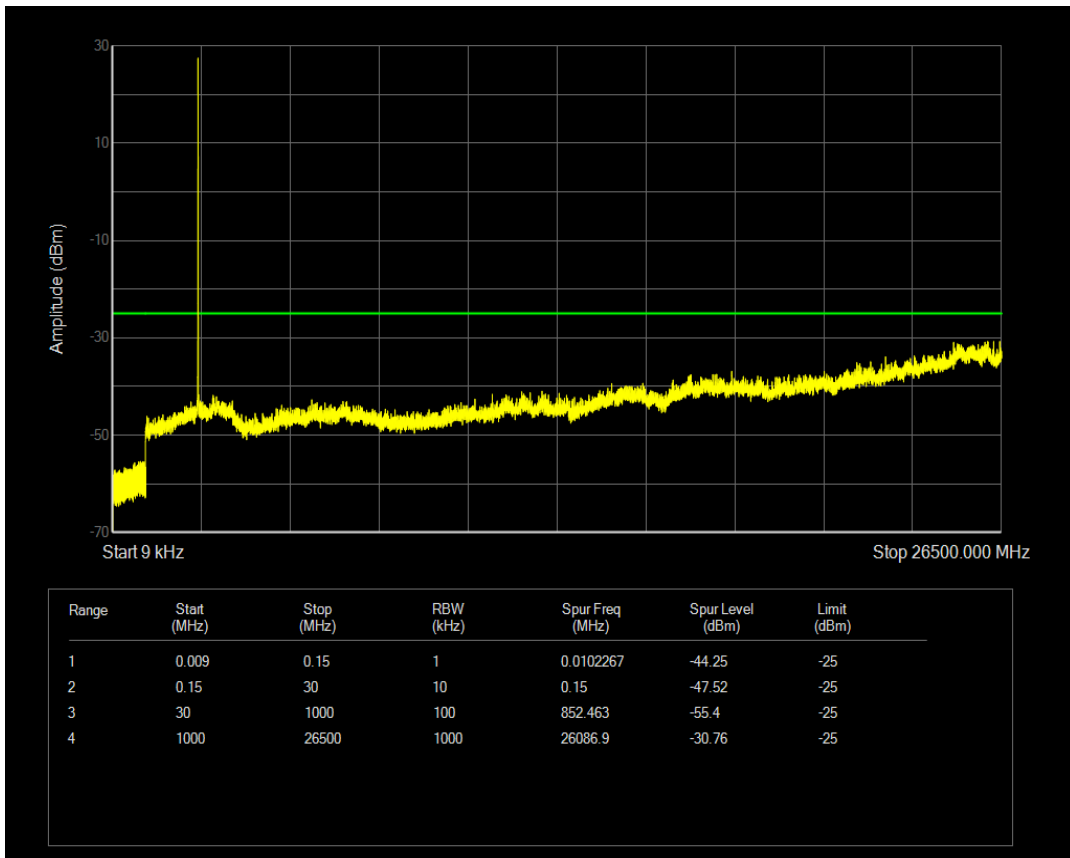

Band7 QPSK BW=5MHz Channel=21425 RB Size=1 Position=#0

Band7 QPSK BW=5MHz Channel=21425 RB Size=25 Position=#0