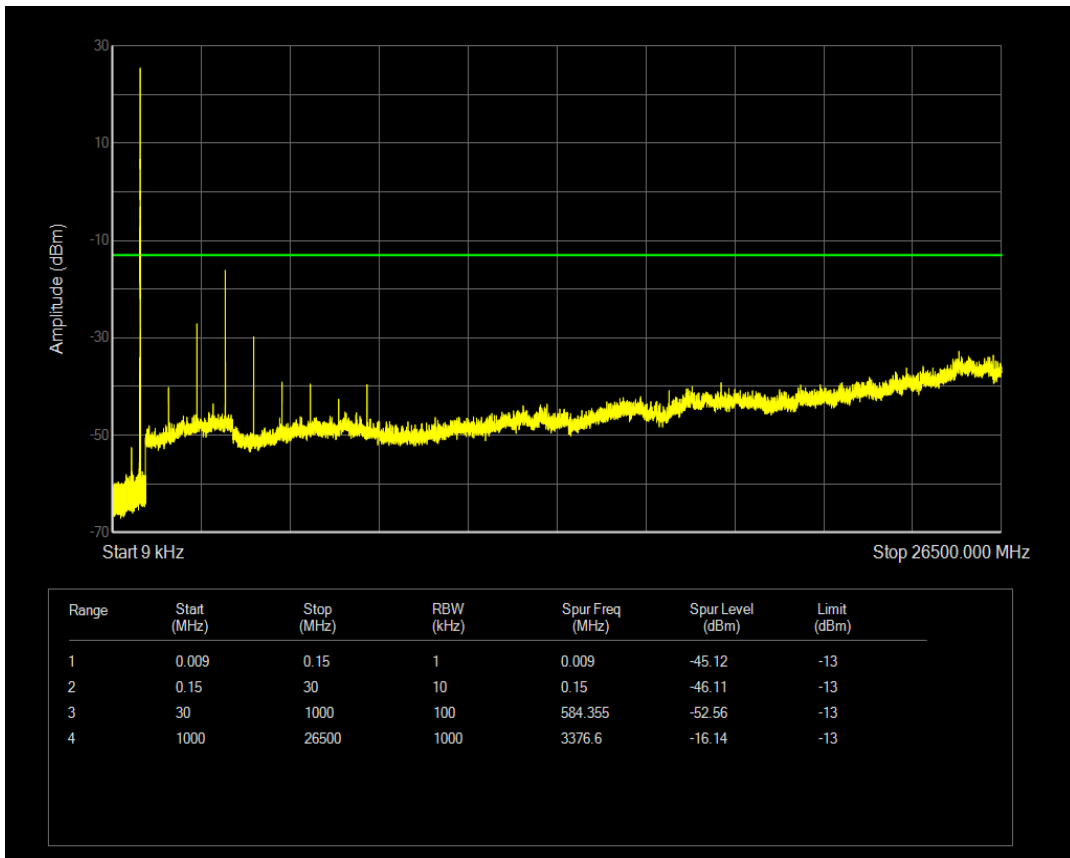

Band5 16QAM BW=5MHz Channel=20525 RB Size=1 Position=#0

Band5 16QAM BW=5MHz Channel=20525 RB Size=25 Position=#0

Band5 QPSK BW=5MHz Channel=20625 RB Size=1 Position=#0

Band5 QPSK BW=5MHz Channel=20625 RB Size=25 Position=#0

Band5 16QAM BW=5MHz Channel=20625 RB Size=1 Position=#0

Band5 16QAM BW=5MHz Channel=20625 RB Size=25 Position=#0

Band5 QPSK BW=10MHz Channel=20450 RB Size=1 Position=#0

Band5 QPSK BW=10MHz Channel=20450 RB Size=50 Position=#0