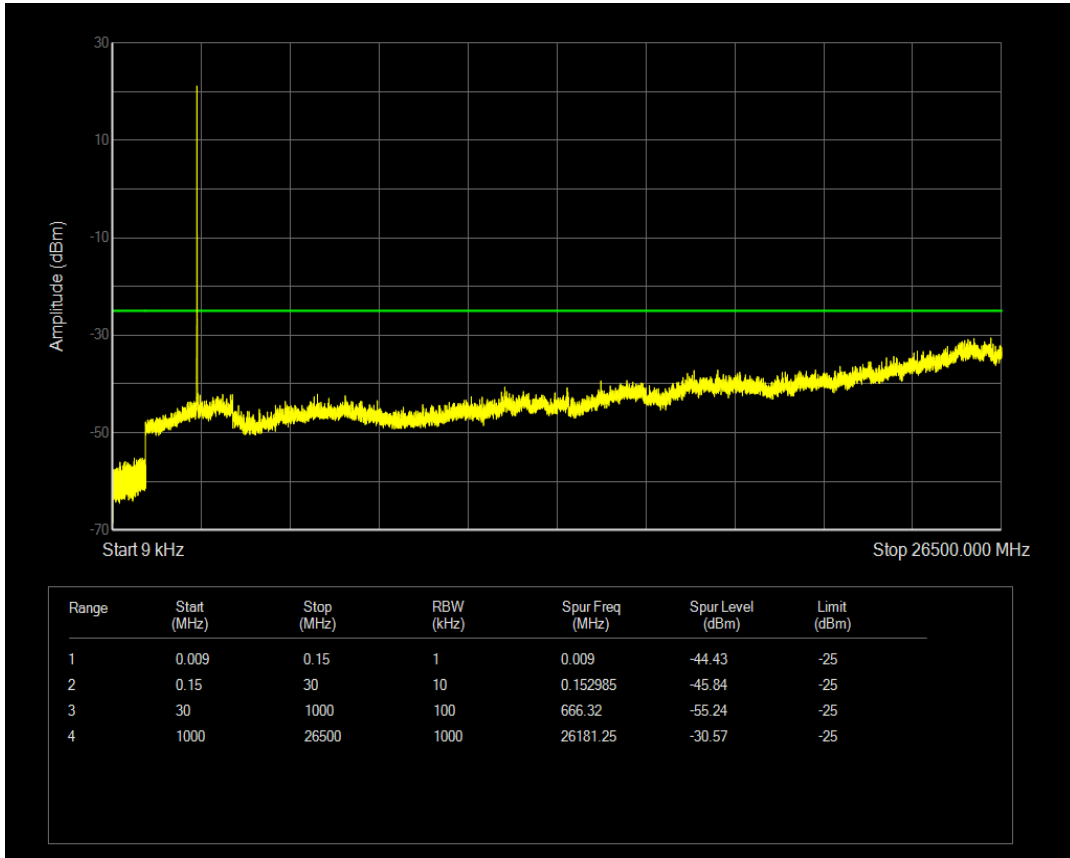

Band5 16QAM BW=10MHz Channel=20600 RB Size=1 Position=#0

Band5 16QAM BW=10MHz Channel=20600 RB Size=50 Position=#0

Band7 QPSK BW=5MHz Channel=20775 RB Size=1 Position=#0

Band7 QPSK BW=5MHz Channel=20775 RB Size=25 Position=#0

Band7 16QAM BW=5MHz Channel=20775 RB Size=1 Position=#0

Band7 16QAM BW=5MHz Channel=20775 RB Size=25 Position=#0

Band7 QPSK BW=5MHz Channel=21100 RB Size=1 Position=#0

Band7 QPSK BW=5MHz Channel=21100 RB Size=25 Position=#0

Band7 16QAM BW=5MHz Channel=21100 RB Size=1 Position=#0

Band7 16QAM BW=5MHz Channel=21100 RB Size=25 Position=#0

Band7 QPSK BW=5MHz Channel=21425 RB Size=1 Position=#0

Band7 QPSK BW=5MHz Channel=21425 RB Size=25 Position=#0