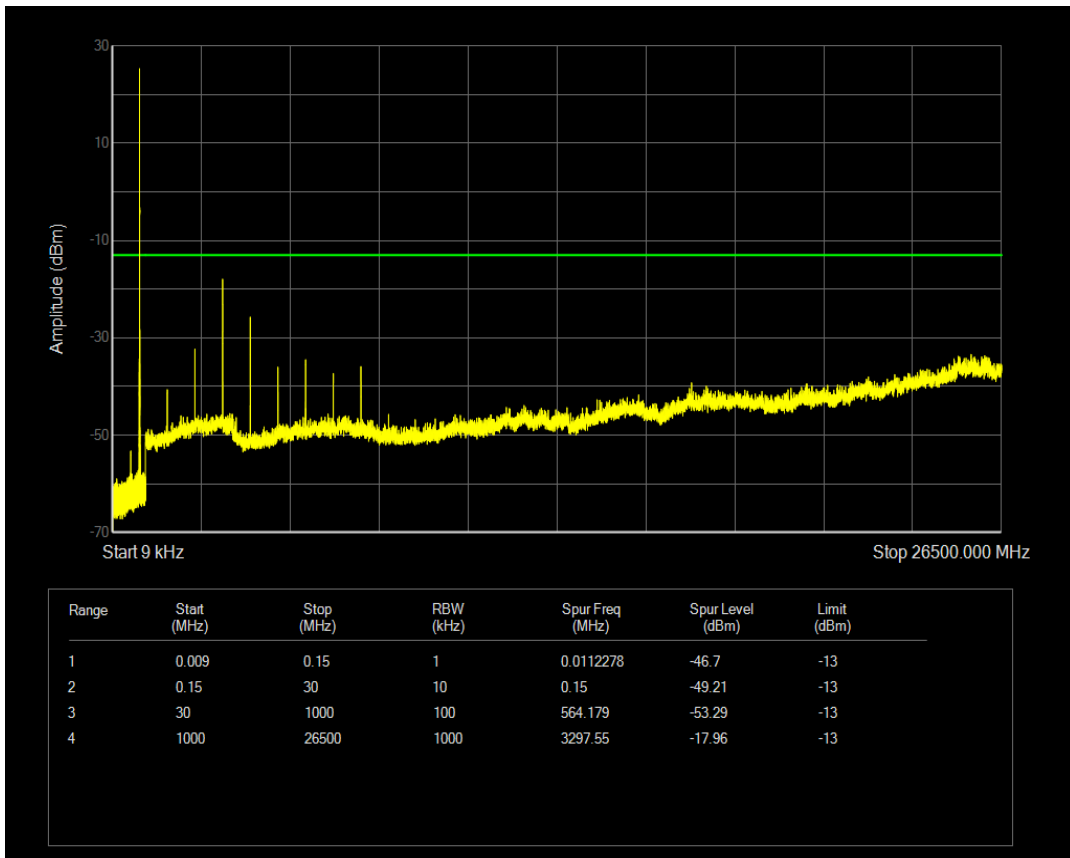

Band5 QPSK BW=3MHz Channel=20415 RB Size=1 Position=#0

Band5 QPSK BW=3MHz Channel=20415 RB Size=15 Position=#0