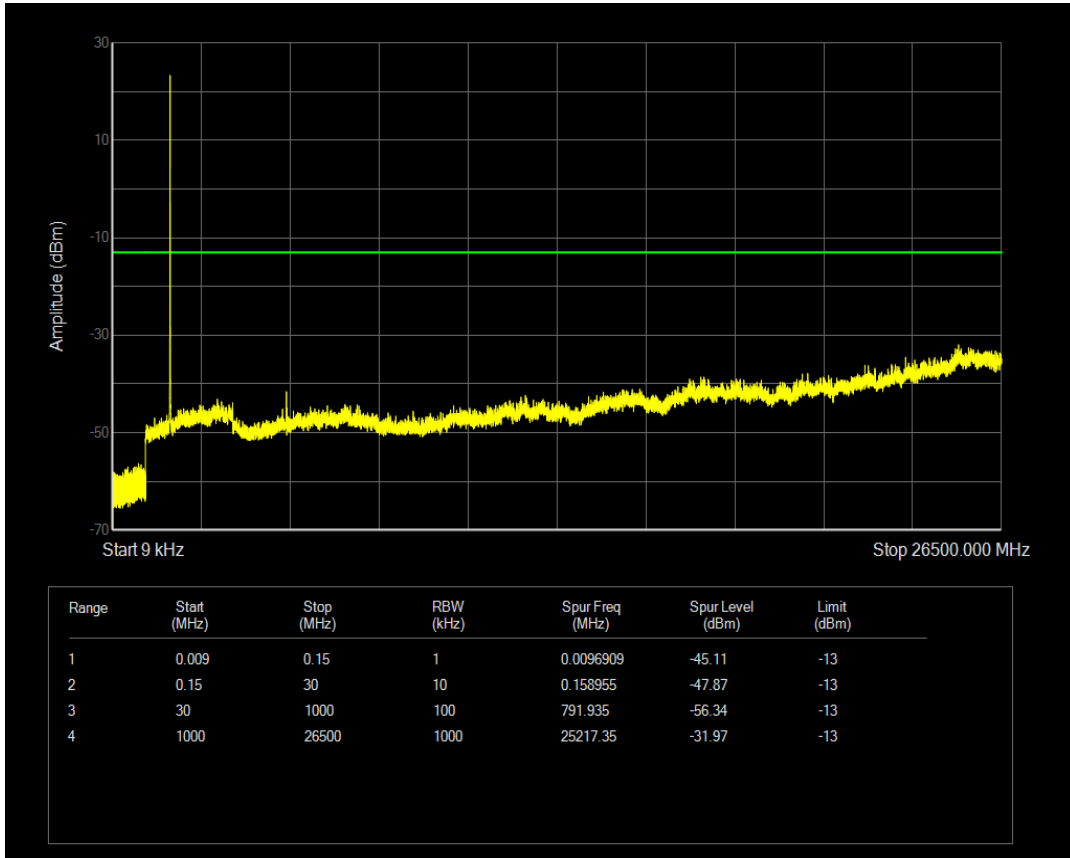

Band4 16QAM BW=3MHz Channel=19965 RB Size=1 Position=#0

Band4 16QAM BW=3MHz Channel=19965 RB Size=15 Position=#0

Band4 QPSK BW=3MHz Channel=20175 RB Size=1 Position=#0

Band4 QPSK BW=3MHz Channel=20175 RB Size=15 Position=#0

Band4 16QAM BW=3MHz Channel=20175 RB Size=1 Position=#0

Band4 16QAM BW=3MHz Channel=20175 RB Size=15 Position=#0

Band4 QPSK BW=3MHz Channel=20385 RB Size=1 Position=#0

Band4 QPSK BW=3MHz Channel=20385 RB Size=15 Position=#0