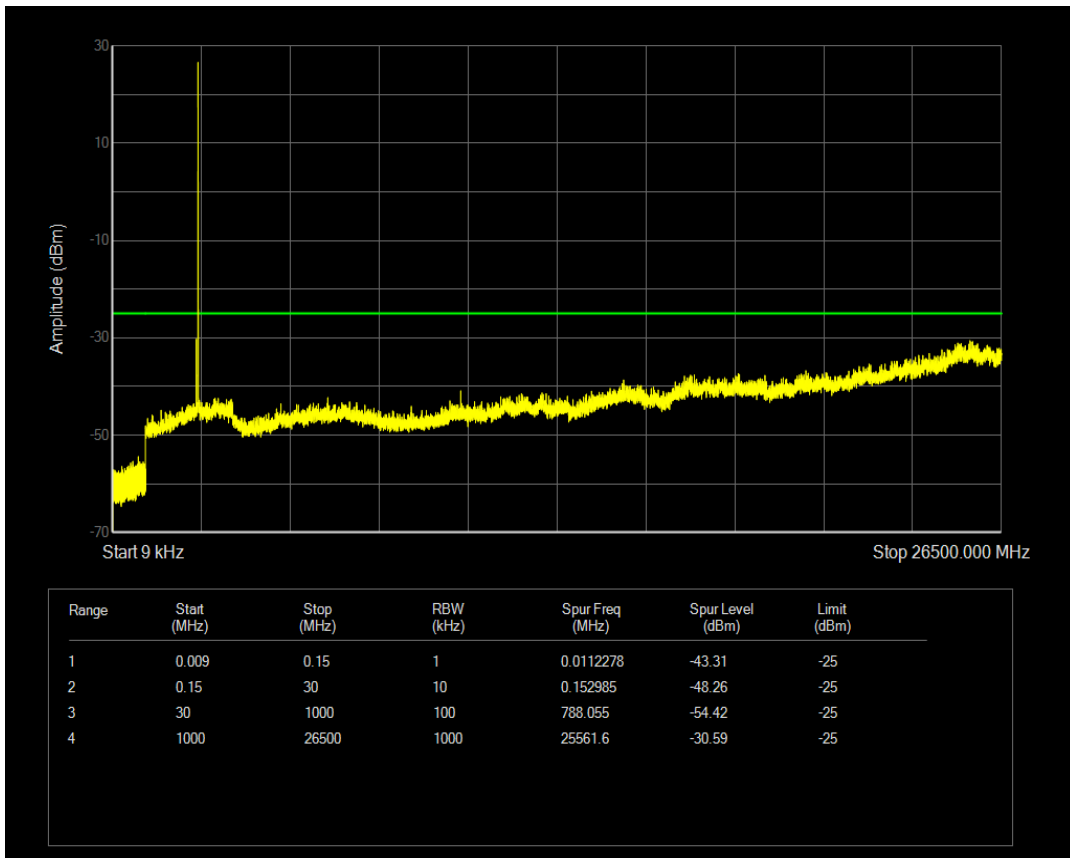

Band7 16QAM BW=5MHz Channel=21100 RB Size=1 Position=#0

Band7 16QAM BW=5MHz Channel=21100 RB Size=25 Position=#0

Band7 QPSK BW=5MHz Channel=21425 RB Size=1 Position=#0

Band7 QPSK BW=5MHz Channel=21425 RB Size=25 Position=#0

Band7 16QAM BW=5MHz Channel=21425 RB Size=1 Position=#0

Band7 16QAM BW=5MHz Channel=21425 RB Size=25 Position=#0

Band7 QPSK BW=10MHz Channel=20800 RB Size=1 Position=#0

Band7 QPSK BW=10MHz Channel=20800 RB Size=50 Position=#0