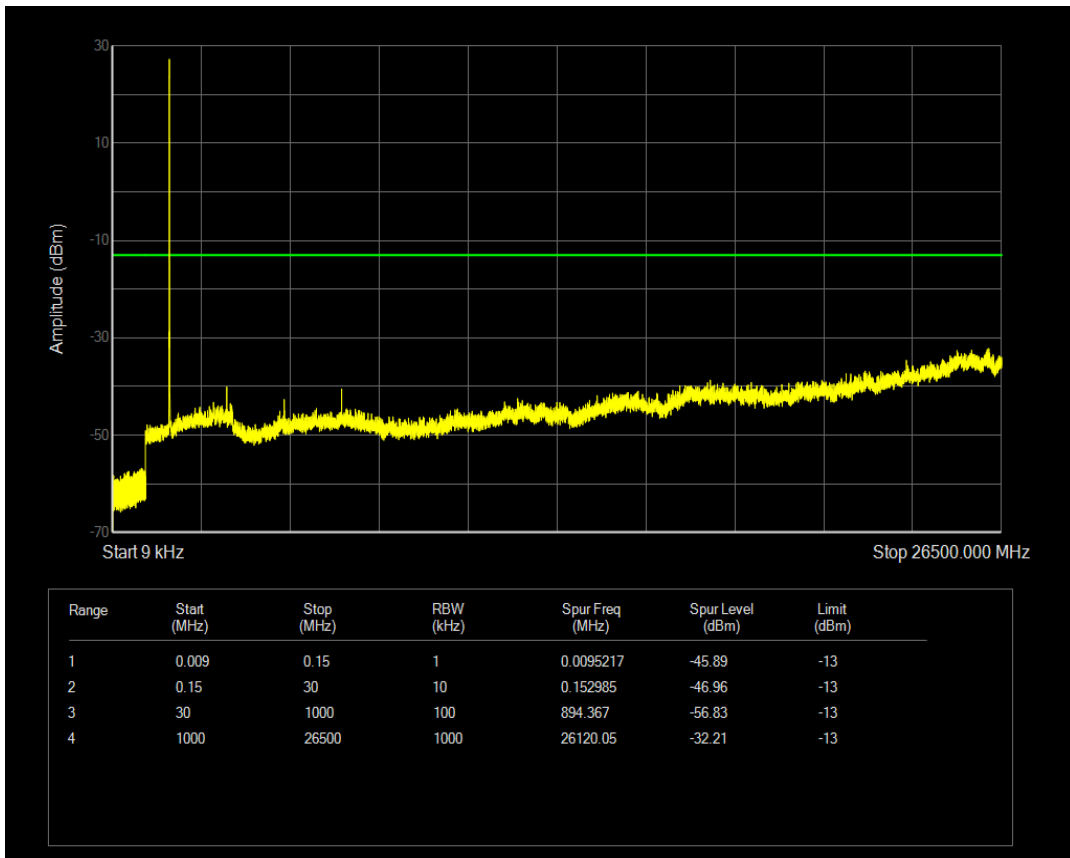

Band4 QPSK BW=5MHz Channel=19975 RB Size=1 Position=#0

Band4 QPSK BW=5MHz Channel=19975 RB Size=25 Position=#0