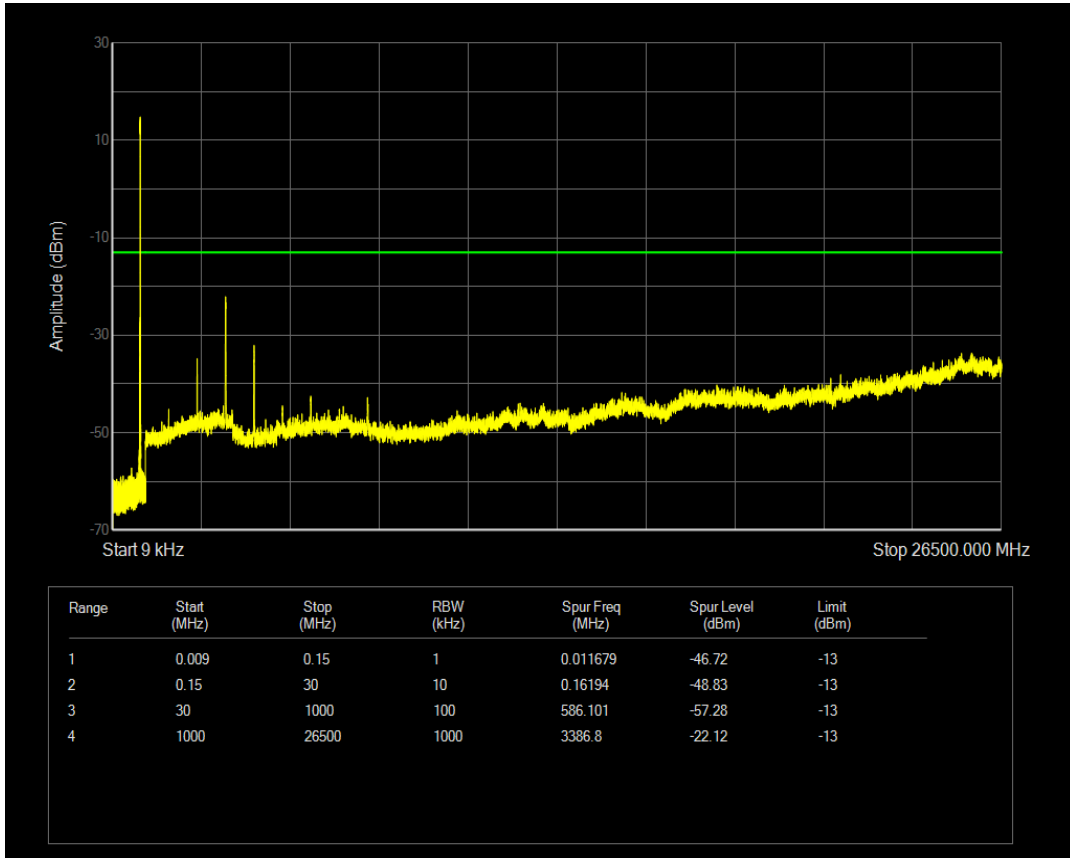

Band5 16QAM BW=5MHz Channel=20525 RB Size=1 Position=#0

Band5 16QAM BW=5MHz Channel=20525 RB Size=25 Position=#0

Band5 QPSK BW=5MHz Channel=20625 RB Size=1 Position=#0

Band5 QPSK BW=5MHz Channel=20625 RB Size=25 Position=#0

Band5 16QAM BW=5MHz Channel=20625 RB Size=1 Position=#0

Band5 16QAM BW=5MHz Channel=20625 RB Size=25 Position=#0

Band5 QPSK BW=10MHz Channel=20450 RB Size=1 Position=#0

Band5 QPSK BW=10MHz Channel=20450 RB Size=50 Position=#0