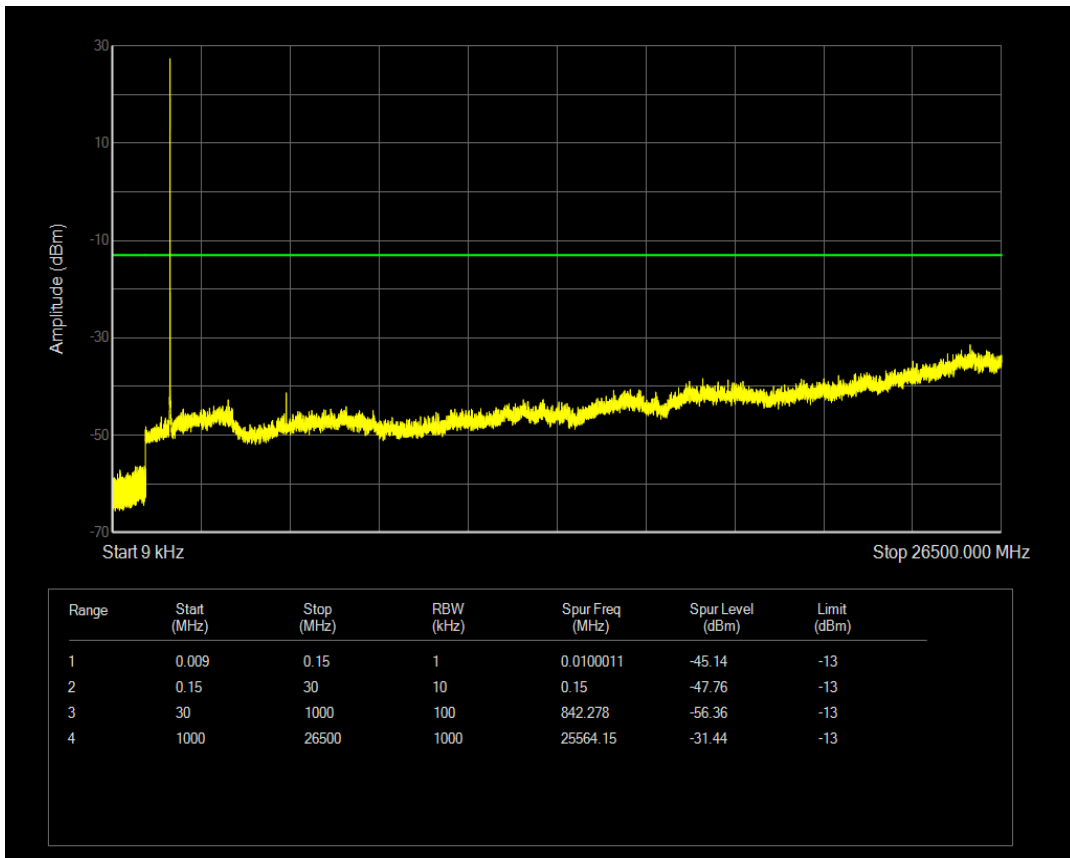

Band4 16QAM BW=3MHz Channel=19965 RB Size=1 Position=#0

Band4 16QAM BW=3MHz Channel=19965 RB Size=15 Position=#0

Band4 QPSK BW=3MHz Channel=20175 RB Size=1 Position=#0

Band4 QPSK BW=3MHz Channel=20175 RB Size=15 Position=#0