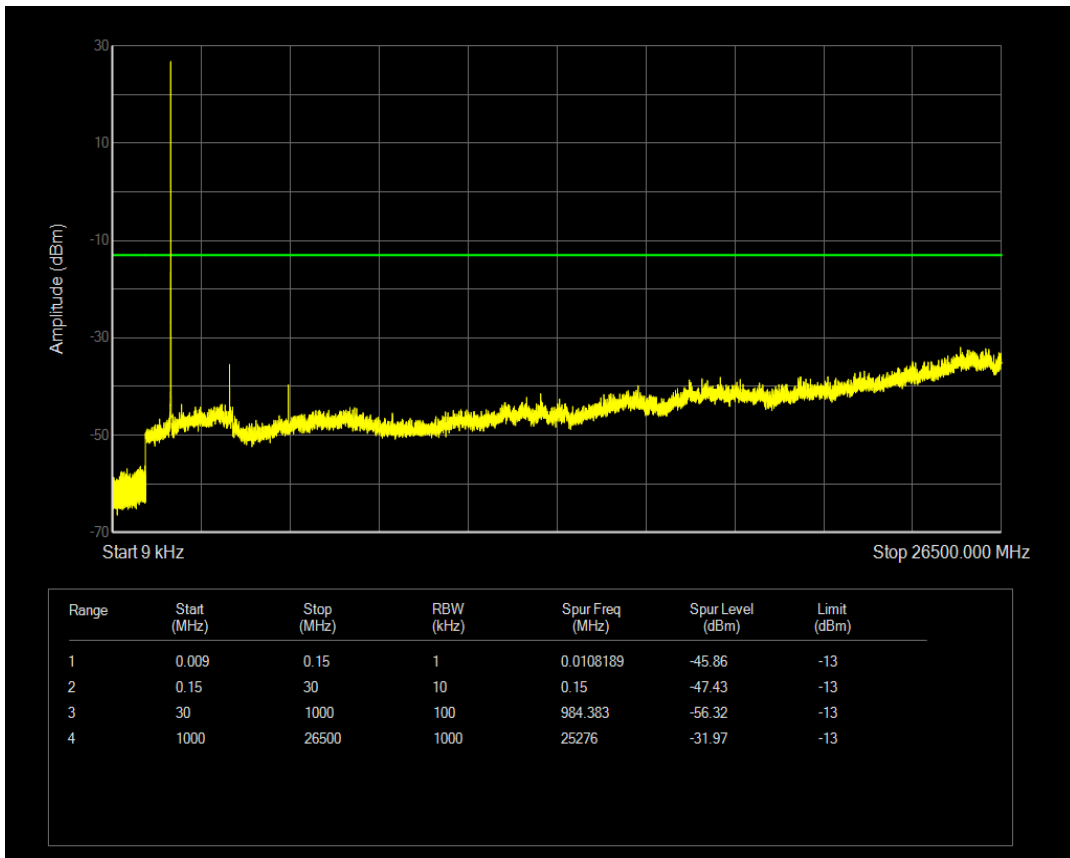

Band4 16QAM BW=3MHz Channel=20385 RB Size=1 Position=#0

Band4 16QAM BW=3MHz Channel=20385 RB Size=15 Position=#0