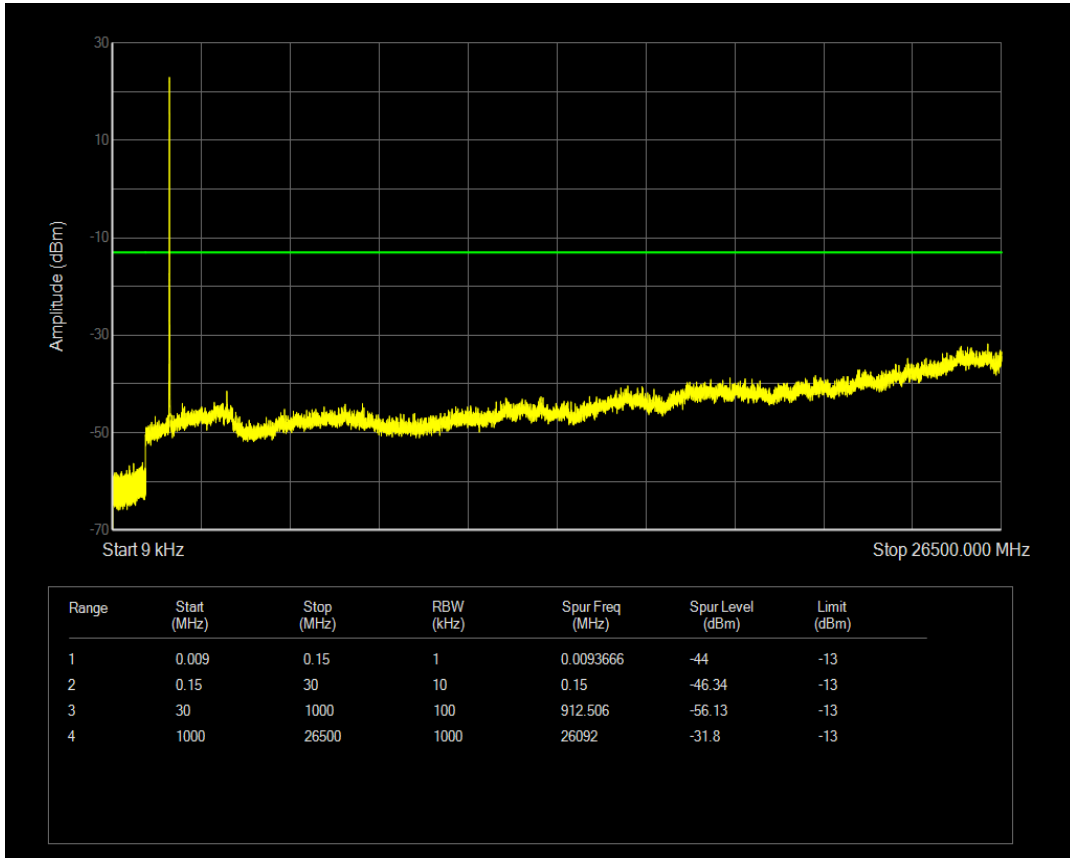

Band4 16QAM BW=3MHz Channel=20385 RB Size=1 Position=#0

Band4 16QAM BW=3MHz Channel=20385 RB Size=15 Position=#0

Band4 QPSK BW=5MHz Channel=19975 RB Size=1 Position=#0

Band4 QPSK BW=5MHz Channel=19975 RB Size=25 Position=#0

Band4 16QAM BW=5MHz Channel=19975 RB Size=1 Position=#0

Band4 16QAM BW=5MHz Channel=19975 RB Size=25 Position=#0

Band4 QPSK BW=5MHz Channel=20175 RB Size=1 Position=#0

Band4 QPSK BW=5MHz Channel=20175 RB Size=25 Position=#0