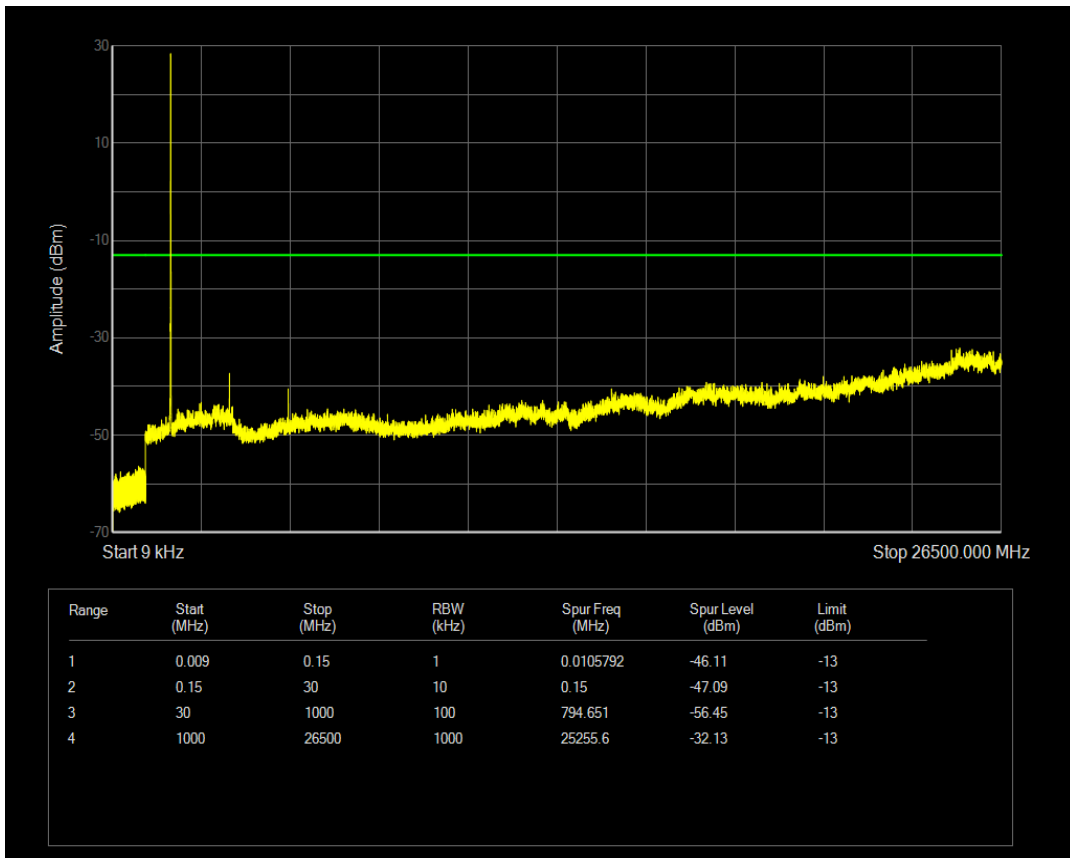

Band4 16QAM BW=5MHz Channel=19975 RB Size=1 Position=#0

Band4 16QAM BW=5MHz Channel=19975 RB Size=25 Position=#0

Band4 QPSK BW=5MHz Channel=20175 RB Size=1 Position=#0

Band4 QPSK BW=5MHz Channel=20175 RB Size=25 Position=#0

Band4 16QAM BW=5MHz Channel=20175 RB Size=1 Position=#0

Band4 16QAM BW=5MHz Channel=20175 RB Size=25 Position=#0

Band4 QPSK BW=5MHz Channel=20375 RB Size=1 Position=#0

Band4 QPSK BW=5MHz Channel=20375 RB Size=25 Position=#0