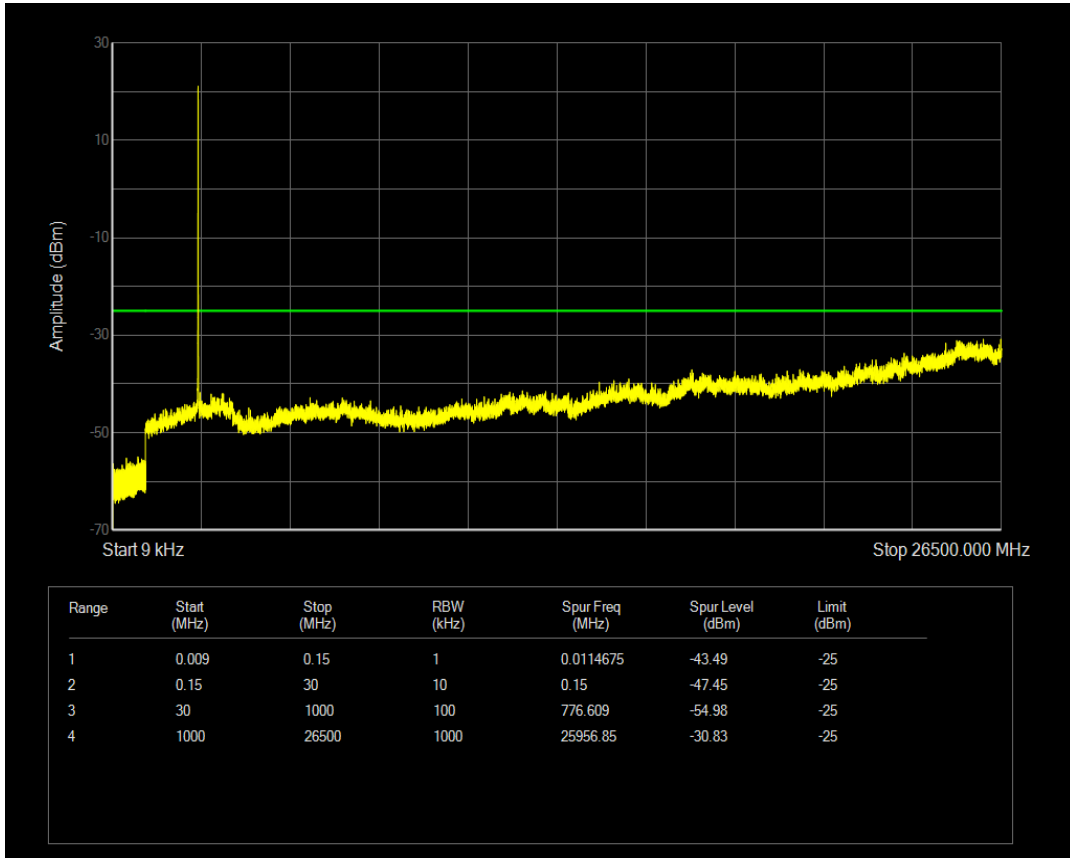

Band7 16QAM BW=5MHz Channel=21100 RB Size=1 Position=#0

Band7 16QAM BW=5MHz Channel=21100 RB Size=25 Position=#0

Band7 QPSK BW=5MHz Channel=21425 RB Size=1 Position=#0

Band7 QPSK BW=5MHz Channel=21425 RB Size=25 Position=#0

Band7 16QAM BW=5MHz Channel=21425 RB Size=1 Position=#0

Band7 16QAM BW=5MHz Channel=21425 RB Size=25 Position=#0

Band7 QPSK BW=10MHz Channel=20800 RB Size=1 Position=#0

Band7 QPSK BW=10MHz Channel=20800 RB Size=50 Position=#0