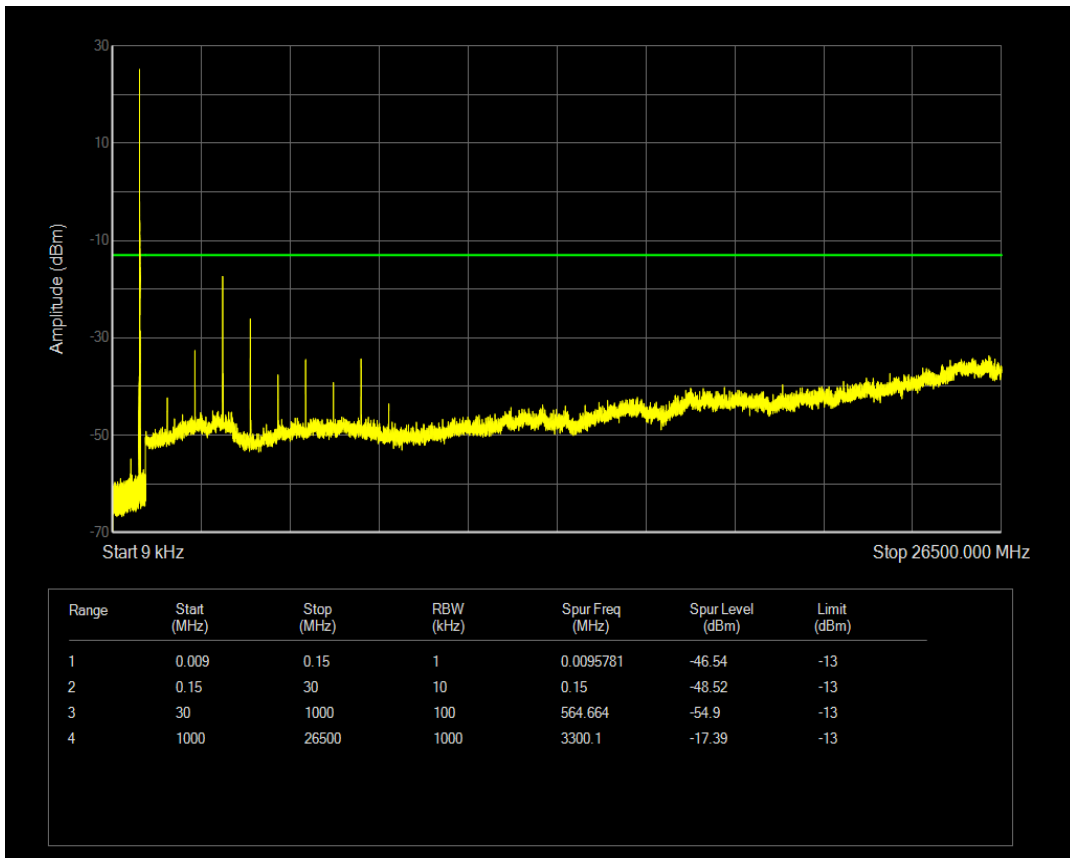

Band5 16QAM BW=5MHz Channel=20525 RB Size=1 Position=#0

Band5 16QAM BW=5MHz Channel=20525 RB Size=25 Position=#0

Band5 QPSK BW=5MHz Channel=20625 RB Size=1 Position=#0

Band5 QPSK BW=5MHz Channel=20625 RB Size=25 Position=#0

Band5 16QAM BW=5MHz Channel=20625 RB Size=1 Position=#0

Band5 16QAM BW=5MHz Channel=20625 RB Size=25 Position=#0

Band5 QPSK BW=10MHz Channel=20450 RB Size=1 Position=#0

Band5 QPSK BW=10MHz Channel=20450 RB Size=50 Position=#0