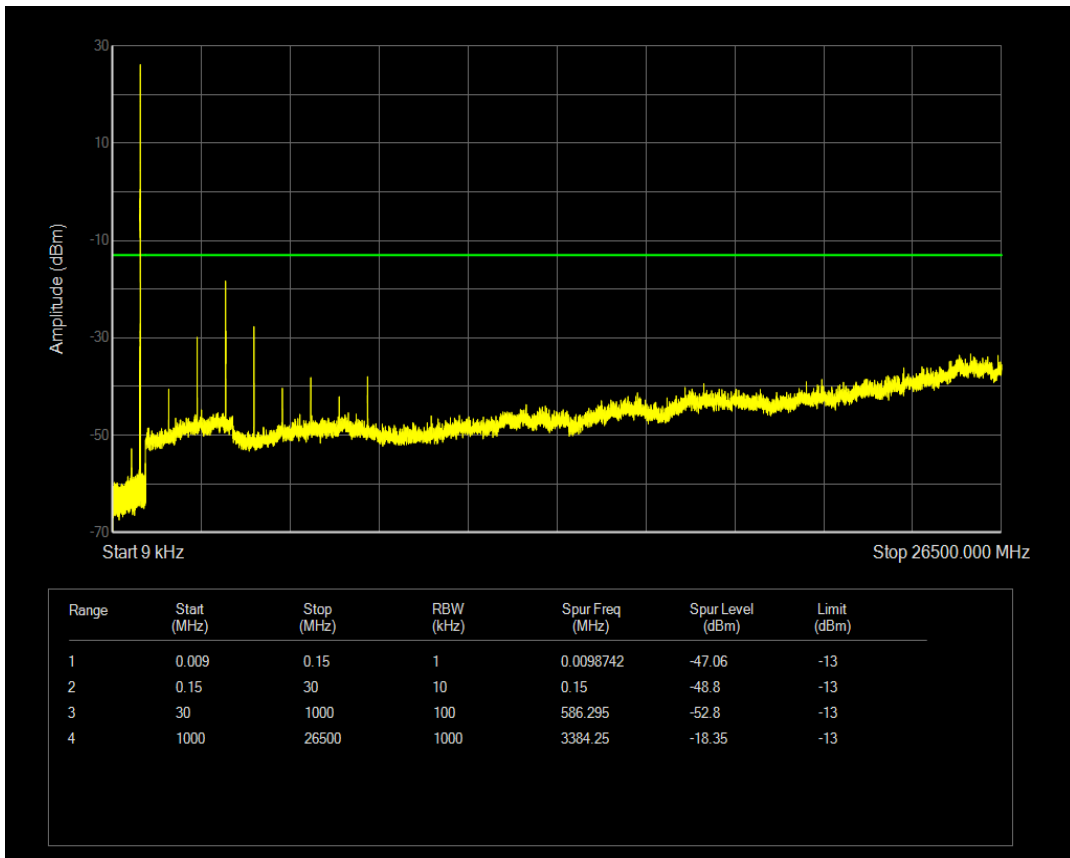

Band5 16QAM BW=3MHz Channel=20635 RB Size=1 Position=#0

Band5 16QAM BW=3MHz Channel=20635 RB Size=15 Position=#0