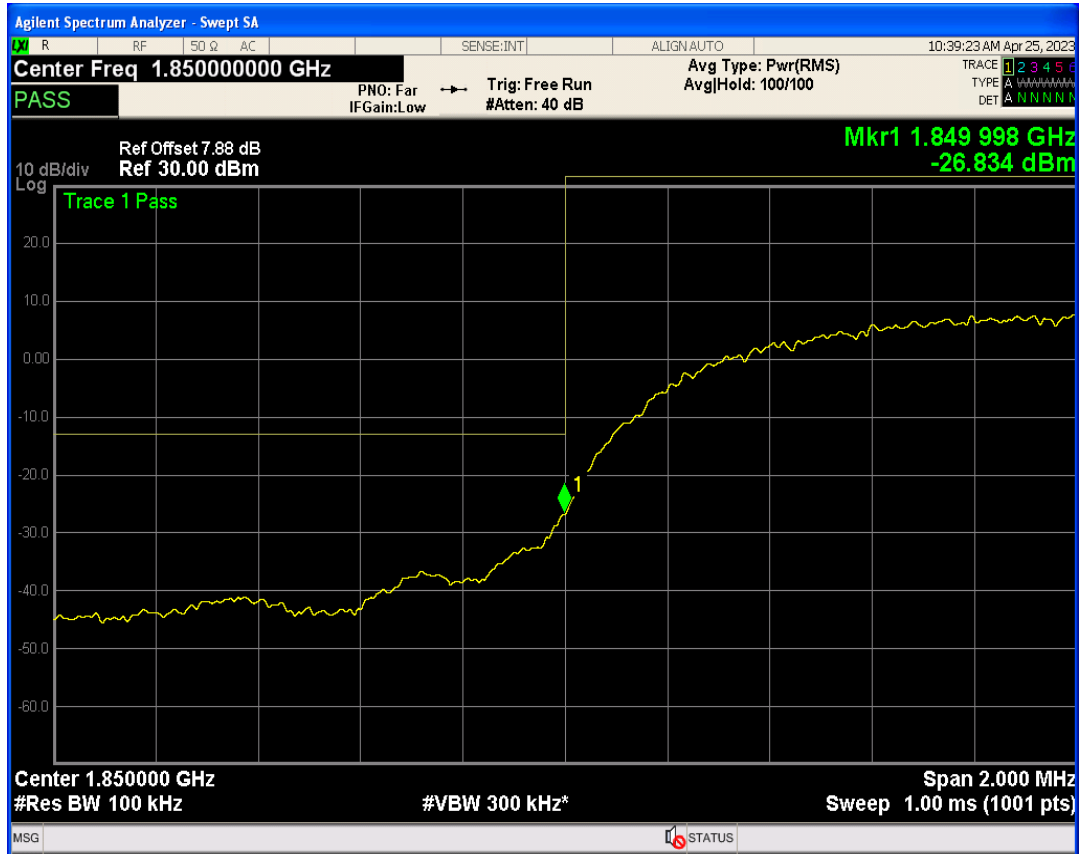

WCDMA Band2 Channel=9262

WCDMA Band2 Channel=9538

WCDMA Band2 Channel=9400

WCDMA Band5 Channel=4182

WCDMA Band5 Channel=4132

WCDMA Band5 Channel=4233

**Band edge**

Band	Channel	Frequency (MHz)	Spur Freq (MHz)	Spur Level (dBm)	Limit (dBm)	Verdict
WCDMA Band2	9262	1852.4	1850.00	-26.83	-13	PASS
WCDMA Band2	9538	1907.6	1910.00	-26.02	-13	PASS
WCDMA Band5	4132	826.4	824.00	-26.48	-13	PASS
WCDMA Band5	4233	846.6	849.00	-26.72	-13	PASS

WCDMA Band2 Channel=9262

WCDMA Band2 Channel=9538

WCDMA Band5 Channel=4233

WCDMA Band5 Channel=4132

**Out-of-band emissions**

Band	Channel	Frequency (MHz)	Spur Freq (MHz)	Spur Level (dBm)	Limit (dBm)	Verdict
WCDMA Band2	9262	1852.4	19869.20	-22.82	-13	PASS
WCDMA Band2	9400	1880	19874.19	-23.50	-13	PASS
WCDMA Band2	9538	1907.6	19954.07	-22.90	-13	PASS
WCDMA Band5	4132	826.4	3300.91	-22.48	-13	PASS
WCDMA Band5	4182	836.4	3349.76	-20.93	-13	PASS
WCDMA Band5	4233	846.6	3391.63	-21.62	-13	PASS