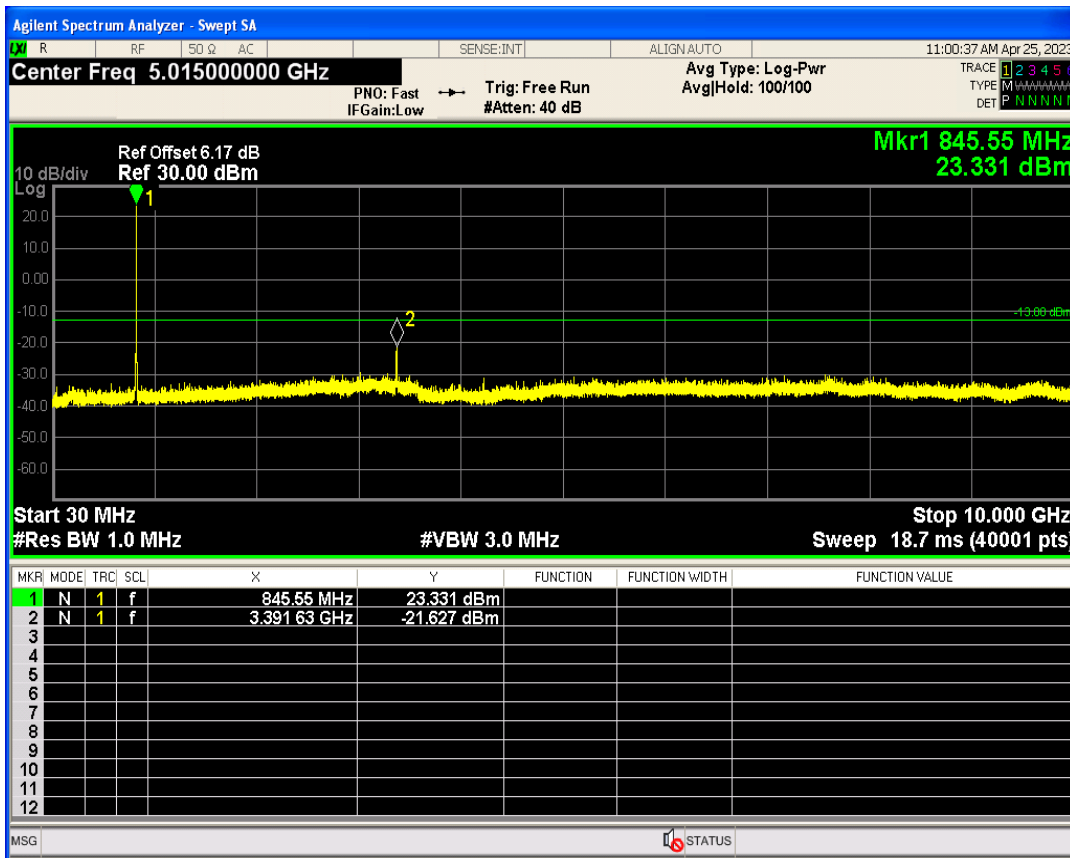

WCDMA Band2 Channel=9262

WCDMA Band2 Channel=9538

WCDMA Band5 Channel=4233

WCDMA Band5 Channel=4132

**Out-of-band emissions**

Band	Channel	Frequency (MHz)	Spur Freq (MHz)	Spur Level (dBm)	Limit (dBm)	Verdict
WCDMA Band2	9262	1852.4	19869.20	-22.82	-13	PASS
WCDMA Band2	9400	1880	19874.19	-23.50	-13	PASS
WCDMA Band2	9538	1907.6	19954.07	-22.90	-13	PASS
WCDMA Band5	4132	826.4	3300.91	-22.48	-13	PASS
WCDMA Band5	4182	836.4	3349.76	-20.93	-13	PASS
WCDMA Band5	4233	846.6	3391.63	-21.62	-13	PASS

WCDMA Band2 Channel=9262

WCDMA Band2 Channel=9538

WCDMA Band2 Channel=9400

WCDMA Band5 Channel=4132

WCDMA Band5 Channel=4233

WCDMA Band5 Channel=4182

**Conducted output power**

Band	Channel	Frequency (MHz)	Power (dBm)	Verdict
HSDPA Band2 Subtest1	9262	1852.4	23.71	PASS
HSDPA Band2 Subtest2	9262	1852.4	23.40	PASS
HSDPA Band2 Subtest3	9262	1852.4	23.06	PASS
HSDPA Band2 Subtest4	9262	1852.4	23.09	PASS
HSDPA Band2 Subtest1	9400	1880	23.60	PASS
HSDPA Band2 Subtest2	9400	1880	23.34	PASS
HSDPA Band2 Subtest3	9400	1880	22.99	PASS
HSDPA Band2 Subtest4	9400	1880	22.98	PASS
HSDPA Band2 Subtest1	9538	1907.6	23.80	PASS
HSDPA Band2 Subtest2	9538	1907.6	23.53	PASS
HSDPA Band2 Subtest3	9538	1907.6	23.22	PASS
HSDPA Band2 Subtest4	9538	1907.6	23.09	PASS
HSDPA Band5 Subtest1	4132	826.4	23.59	PASS
HSDPA Band5 Subtest2	4132	826.4	23.29	PASS
HSDPA Band5 Subtest3	4132	826.4	23.06	PASS
HSDPA Band5 Subtest4	4132	826.4	22.85	PASS
HSDPA Band5 Subtest1	4182	836.4	23.60	PASS
HSDPA Band5 Subtest2	4182	836.4	23.33	PASS
HSDPA Band5 Subtest3	4182	836.4	22.87	PASS
HSDPA Band5 Subtest4	4182	836.4	22.92	PASS
HSDPA Band5 Subtest1	4233	846.6	23.39	PASS
HSDPA Band5 Subtest2	4233	846.6	23.14	PASS
HSDPA Band5 Subtest3	4233	846.6	22.65	PASS
HSDPA Band5 Subtest4	4233	846.6	22.58	PASS