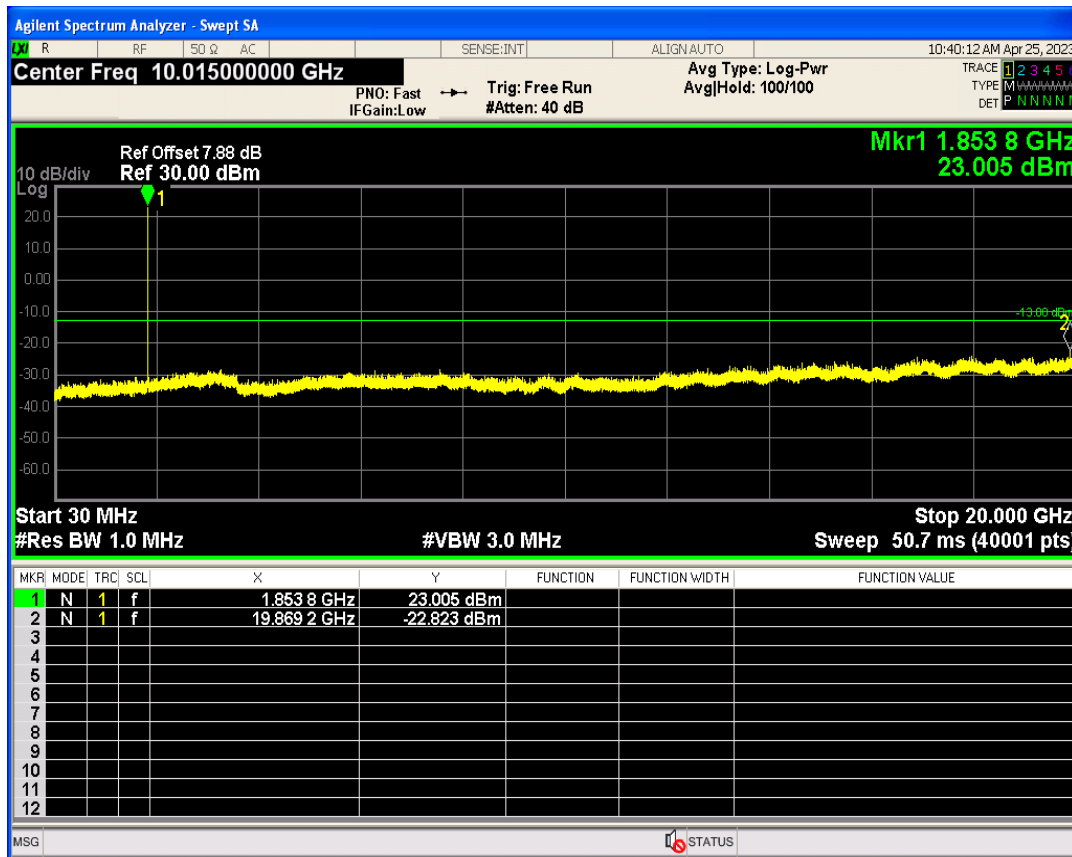

Out-of-band emissions

Band	Channel	Frequency (MHz)	Spur Freq (MHz)	Spur Level (dBm)	Limit (dBm)	Verdict
WCDMA Band2	9262	1852.4	19869.20	-22.82	-13	PASS
WCDMA Band2	9400	1880	19874.19	-23.50	-13	PASS
WCDMA Band2	9538	1907.6	19954.07	-22.90	-13	PASS
WCDMA Band5	4132	826.4	3300.91	-22.48	-13	PASS
WCDMA Band5	4182	836.4	3349.76	-20.93	-13	PASS
WCDMA Band5	4233	846.6	3391.63	-21.62	-13	PASS

WCDMA Band2 Channel=9262