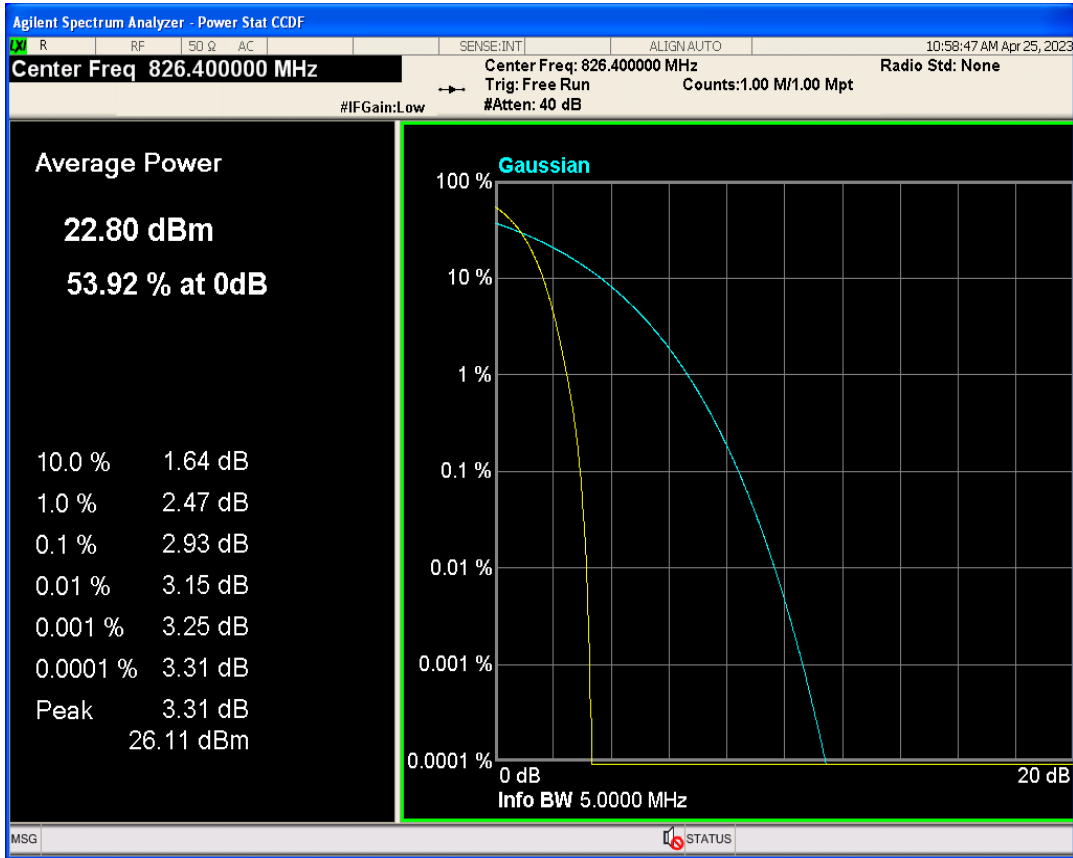

WCDMA Band2 Channel=9262

WCDMA Band2 Channel=9538

WCDMA Band2 Channel=9400

WCDMA Band5 Channel=4132

**Occupied bandwidth**

Band	Channel	Frequency (MHz)	99% OBW (kHz)	-26dB EBW (kHz)	Verdict
WCDMA Band2	9262	1852.4	4152.737	4672.390	PASS
WCDMA Band2	9400	1880	4152.696	4668.145	PASS
WCDMA Band2	9538	1907.6	4168.341	4681.180	PASS
WCDMA Band5	4132	826.4	4156.199	4649.742	PASS
WCDMA Band5	4182	836.4	4174.723	4676.429	PASS
WCDMA Band5	4233	846.6	4153.708	4680.552	PASS

WCDMA Band2 Channel=9262

WCDMA Band2 Channel=9538

WCDMA Band2 Channel=9400

WCDMA Band5 Channel=4182

WCDMA Band5 Channel=4132

WCDMA Band5 Channel=4233

**Band edge**

Band	Channel	Frequency (MHz)	Spur Freq (MHz)	Spur Level (dBm)	Limit (dBm)	Verdict
WCDMA Band2	9262	1852.4	1850.00	-26.83	-13	PASS
WCDMA Band2	9538	1907.6	1910.00	-26.02	-13	PASS
WCDMA Band5	4132	826.4	824.00	-26.48	-13	PASS
WCDMA Band5	4233	846.6	849.00	-26.72	-13	PASS