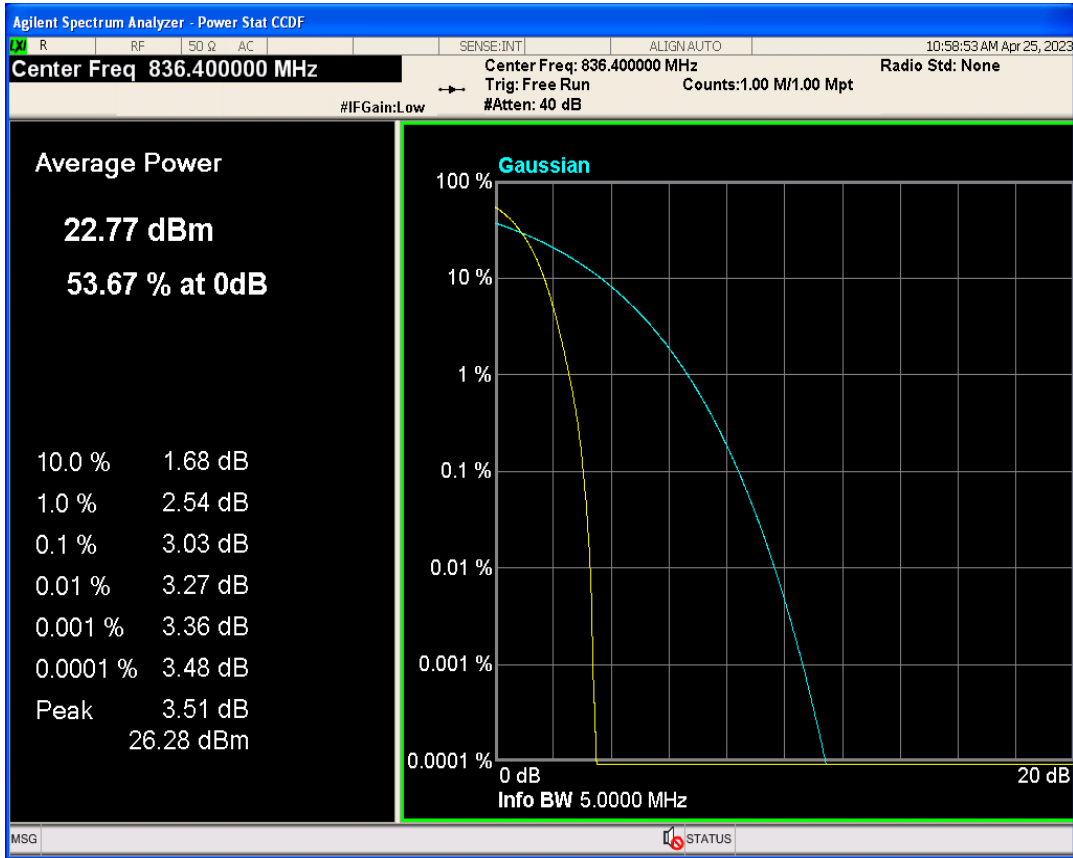

WCDMA Band2 Channel=9262

WCDMA Band2 Channel=9538

WCDMA Band2 Channel=9400

WCDMA Band5 Channel=4132

**Occupied bandwidth**

Band	Channel	Frequency (MHz)	99% OBW (kHz)	-26dB EBW (kHz)	Verdict
WCDMA Band2	9262	1852.4	4152.737	4672.390	PASS
WCDMA Band2	9400	1880	4152.696	4668.145	PASS
WCDMA Band2	9538	1907.6	4168.341	4681.180	PASS
WCDMA Band5	4132	826.4	4156.199	4649.742	PASS
WCDMA Band5	4182	836.4	4174.723	4676.429	PASS
WCDMA Band5	4233	846.6	4153.708	4680.552	PASS

WCDMA Band2 Channel=9262

WCDMA Band2 Channel=9538

WCDMA Band2 Channel=9400

WCDMA Band5 Channel=4182

WCDMA Band5 Channel=4132

WCDMA Band5 Channel=4233

**Band edge**

Band	Channel	Frequency (MHz)	Spur Freq (MHz)	Spur Level (dBm)	Limit (dBm)	Verdict
WCDMA Band2	9262	1852.4	1850.00	-26.83	-13	PASS
WCDMA Band2	9538	1907.6	1910.00	-26.02	-13	PASS
WCDMA Band5	4132	826.4	824.00	-26.48	-13	PASS
WCDMA Band5	4233	846.6	849.00	-26.72	-13	PASS