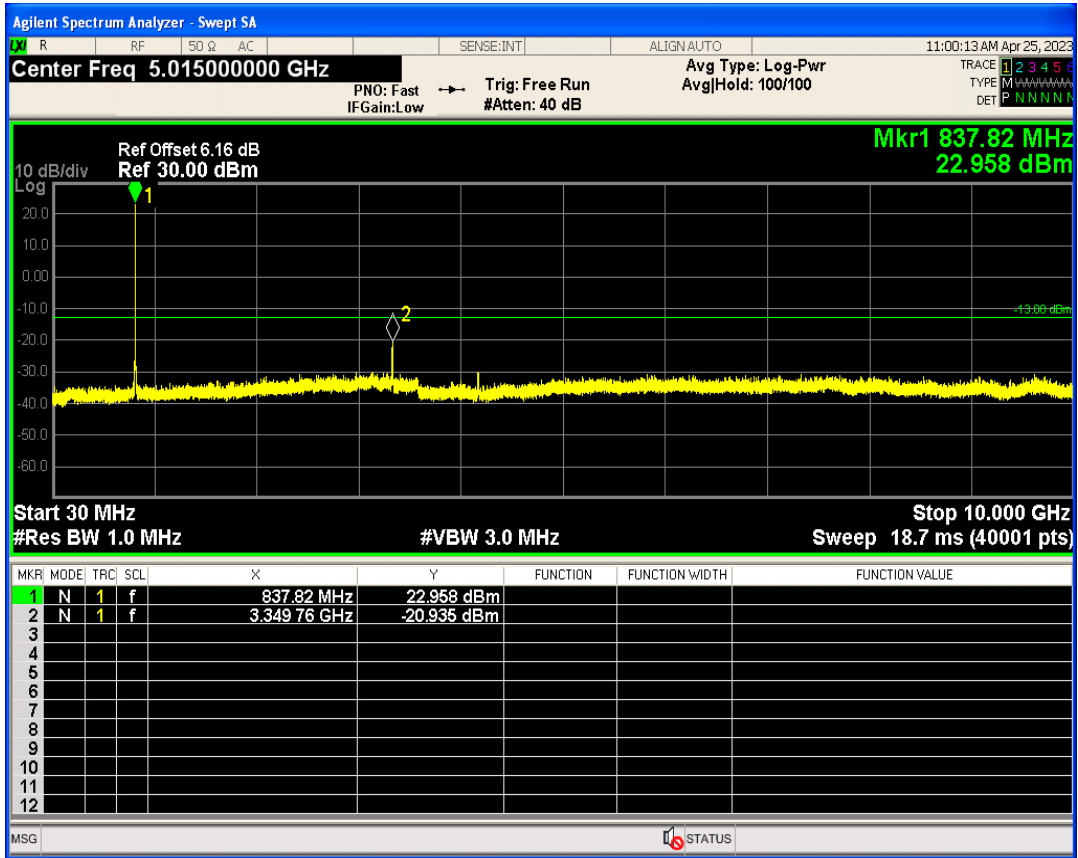

WCDMA Band2 Channel=9262

WCDMA Band2 Channel=9538

WCDMA Band5 Channel=4233

WCDMA Band5 Channel=4132

**Out-of-band emissions**

Band	Channel	Frequency (MHz)	Spur Freq (MHz)	Spur Level (dBm)	Limit (dBm)	Verdict
WCDMA Band2	9262	1852.4	19869.20	-22.82	-13	PASS
WCDMA Band2	9400	1880	19874.19	-23.50	-13	PASS
WCDMA Band2	9538	1907.6	19954.07	-22.90	-13	PASS
WCDMA Band5	4132	826.4	3300.91	-22.48	-13	PASS
WCDMA Band5	4182	836.4	3349.76	-20.93	-13	PASS
WCDMA Band5	4233	846.6	3391.63	-21.62	-13	PASS

WCDMA Band2 Channel=9262

WCDMA Band2 Channel=9538

WCDMA Band2 Channel=9400

WCDMA Band5 Channel=4132

WCDMA Band5 Channel=4233

WCDMA Band5 Channel=4182

**Conducted output power**

Band	Channel	Frequency (MHz)	Power (dBm)	Verdict
HSDPA Band2 Subtest1	9262	1852.4	23.71	PASS
HSDPA Band2 Subtest2	9262	1852.4	23.40	PASS
HSDPA Band2 Subtest3	9262	1852.4	23.06	PASS
HSDPA Band2 Subtest4	9262	1852.4	23.09	PASS
HSDPA Band2 Subtest1	9400	1880	23.60	PASS
HSDPA Band2 Subtest2	9400	1880	23.34	PASS
HSDPA Band2 Subtest3	9400	1880	22.99	PASS
HSDPA Band2 Subtest4	9400	1880	22.98	PASS
HSDPA Band2 Subtest1	9538	1907.6	23.80	PASS
HSDPA Band2 Subtest2	9538	1907.6	23.53	PASS
HSDPA Band2 Subtest3	9538	1907.6	23.22	PASS
HSDPA Band2 Subtest4	9538	1907.6	23.09	PASS
HSDPA Band5 Subtest1	4132	826.4	23.59	PASS
HSDPA Band5 Subtest2	4132	826.4	23.29	PASS
HSDPA Band5 Subtest3	4132	826.4	23.06	PASS
HSDPA Band5 Subtest4	4132	826.4	22.85	PASS
HSDPA Band5 Subtest1	4182	836.4	23.60	PASS
HSDPA Band5 Subtest2	4182	836.4	23.33	PASS
HSDPA Band5 Subtest3	4182	836.4	22.87	PASS
HSDPA Band5 Subtest4	4182	836.4	22.92	PASS
HSDPA Band5 Subtest1	4233	846.6	23.39	PASS
HSDPA Band5 Subtest2	4233	846.6	23.14	PASS
HSDPA Band5 Subtest3	4233	846.6	22.65	PASS
HSDPA Band5 Subtest4	4233	846.6	22.58	PASS