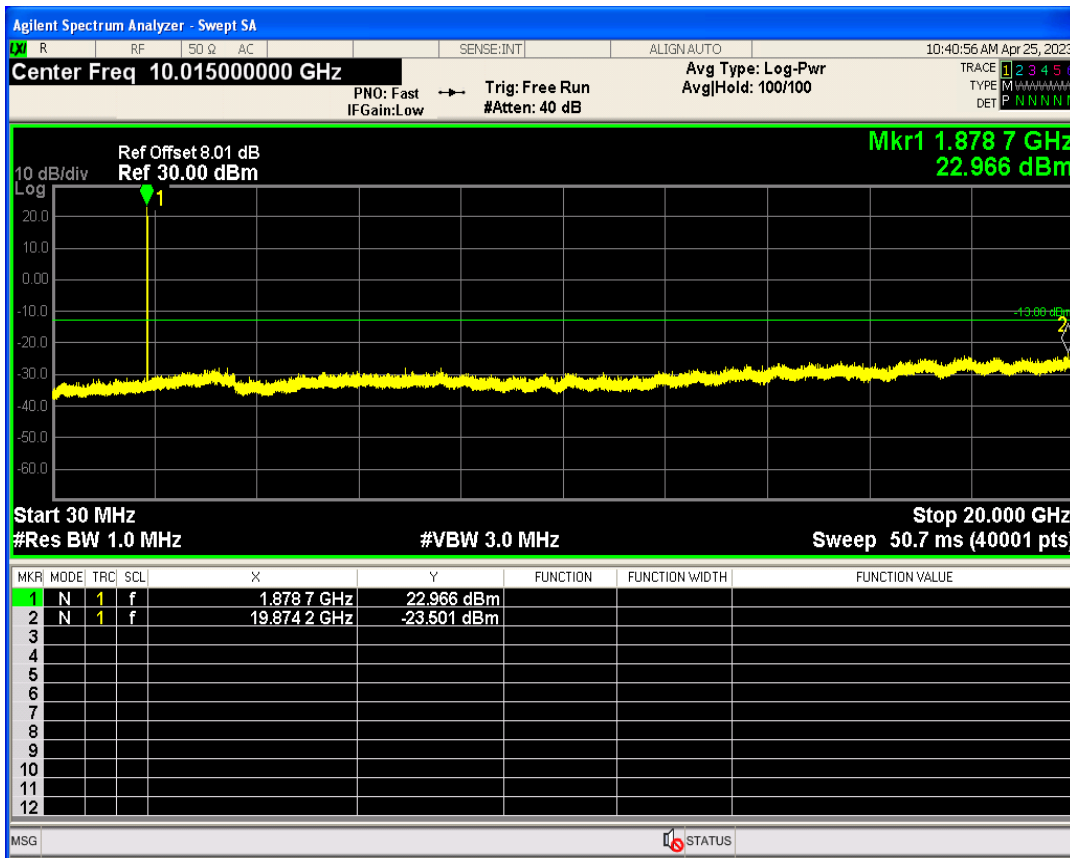

WCDMA Band2 Channel=9400