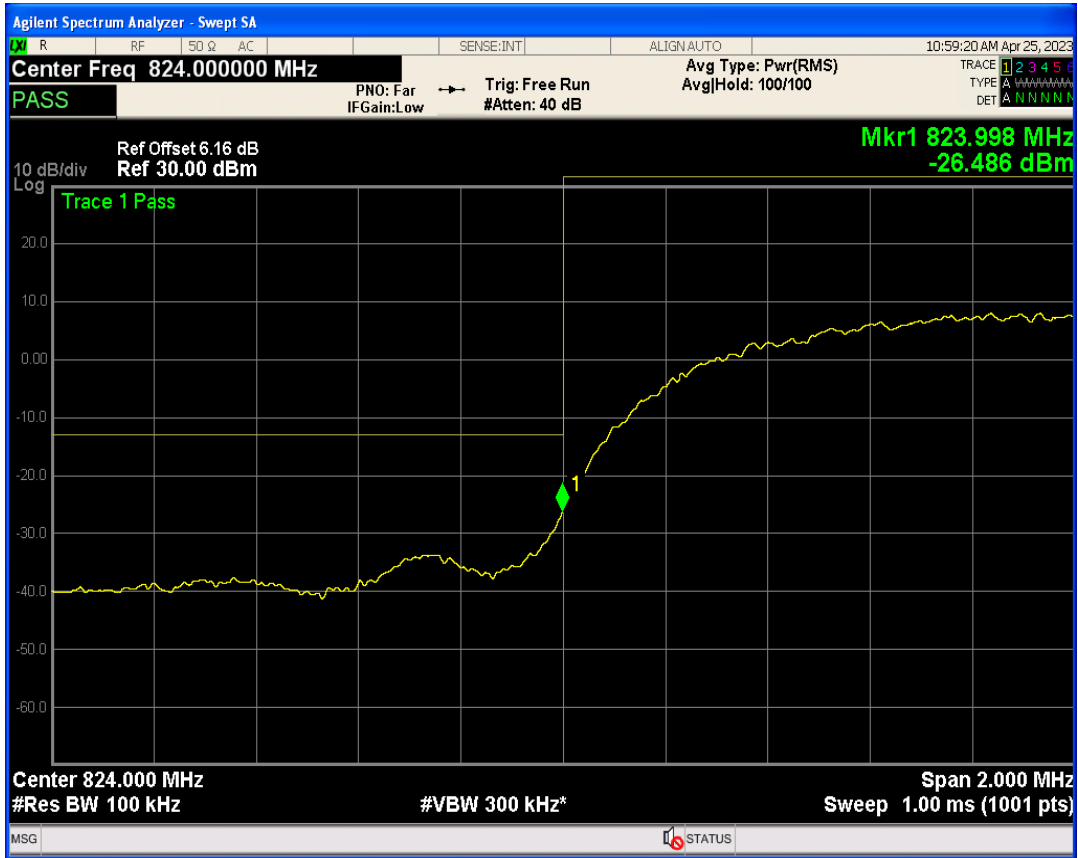

WCDMA Band2 Channel=9262

WCDMA Band2 Channel=9538

WCDMA Band5 Channel=4233

WCDMA Band5 Channel=4132

**Out-of-band emissions**

Band	Channel	Frequency (MHz)	Spur Freq (MHz)	Spur Level (dBm)	Limit (dBm)	Verdict
WCDMA Band2	9262	1852.4	19869.20	-22.82	-13	PASS
WCDMA Band2	9400	1880	19874.19	-23.50	-13	PASS
WCDMA Band2	9538	1907.6	19954.07	-22.90	-13	PASS
WCDMA Band5	4132	826.4	3300.91	-22.48	-13	PASS
WCDMA Band5	4182	836.4	3349.76	-20.93	-13	PASS
WCDMA Band5	4233	846.6	3391.63	-21.62	-13	PASS