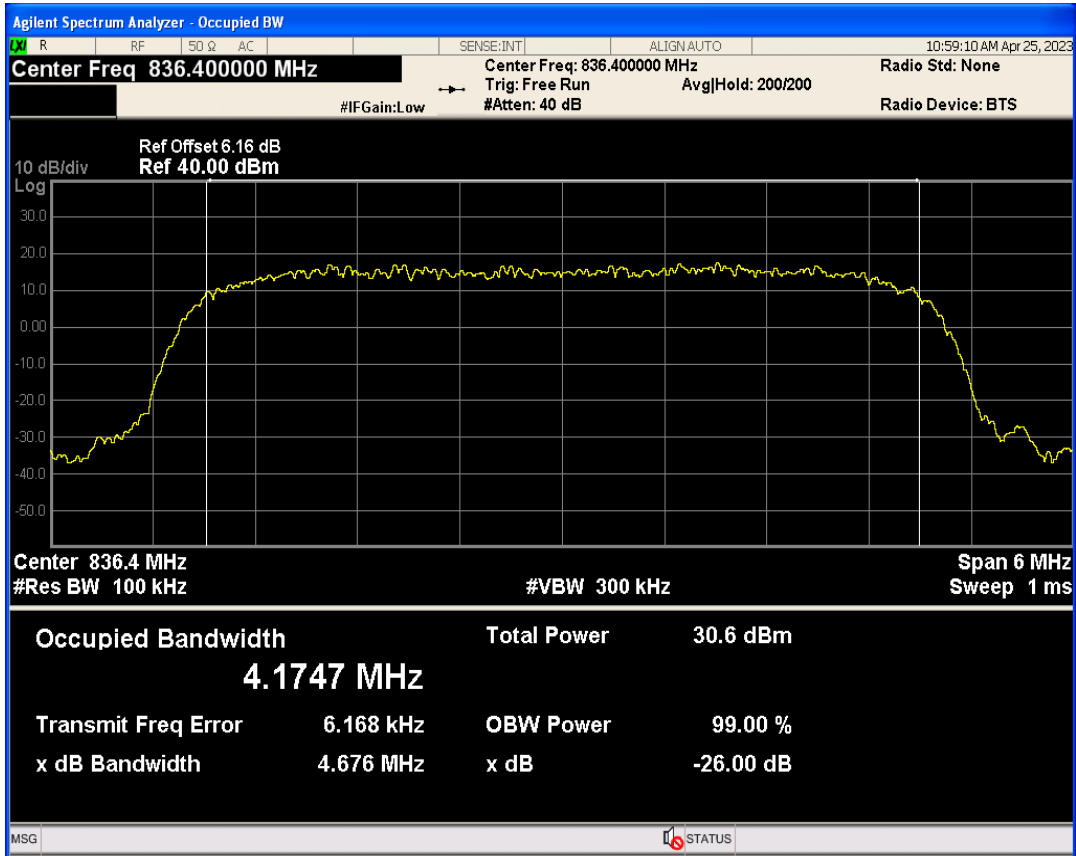

WCDMA Band2 Channel=9262

WCDMA Band2 Channel=9538

WCDMA Band2 Channel=9400

WCDMA Band5 Channel=4182

WCDMA Band5 Channel=4132

WCDMA Band5 Channel=4233

**Band edge**

Band	Channel	Frequency (MHz)	Spur Freq (MHz)	Spur Level (dBm)	Limit (dBm)	Verdict
WCDMA Band2	9262	1852.4	1850.00	-26.83	-13	PASS
WCDMA Band2	9538	1907.6	1910.00	-26.02	-13	PASS
WCDMA Band5	4132	826.4	824.00	-26.48	-13	PASS
WCDMA Band5	4233	846.6	849.00	-26.72	-13	PASS