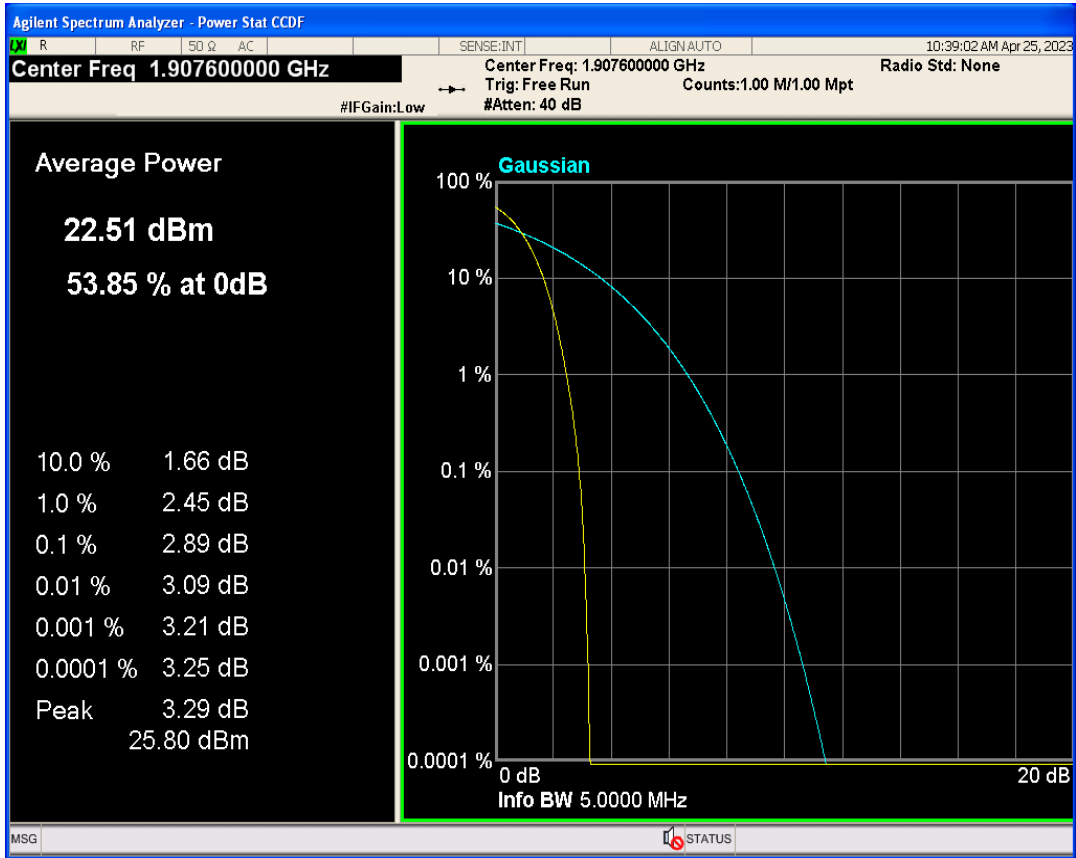

WCDMA Band2 Channel=9538