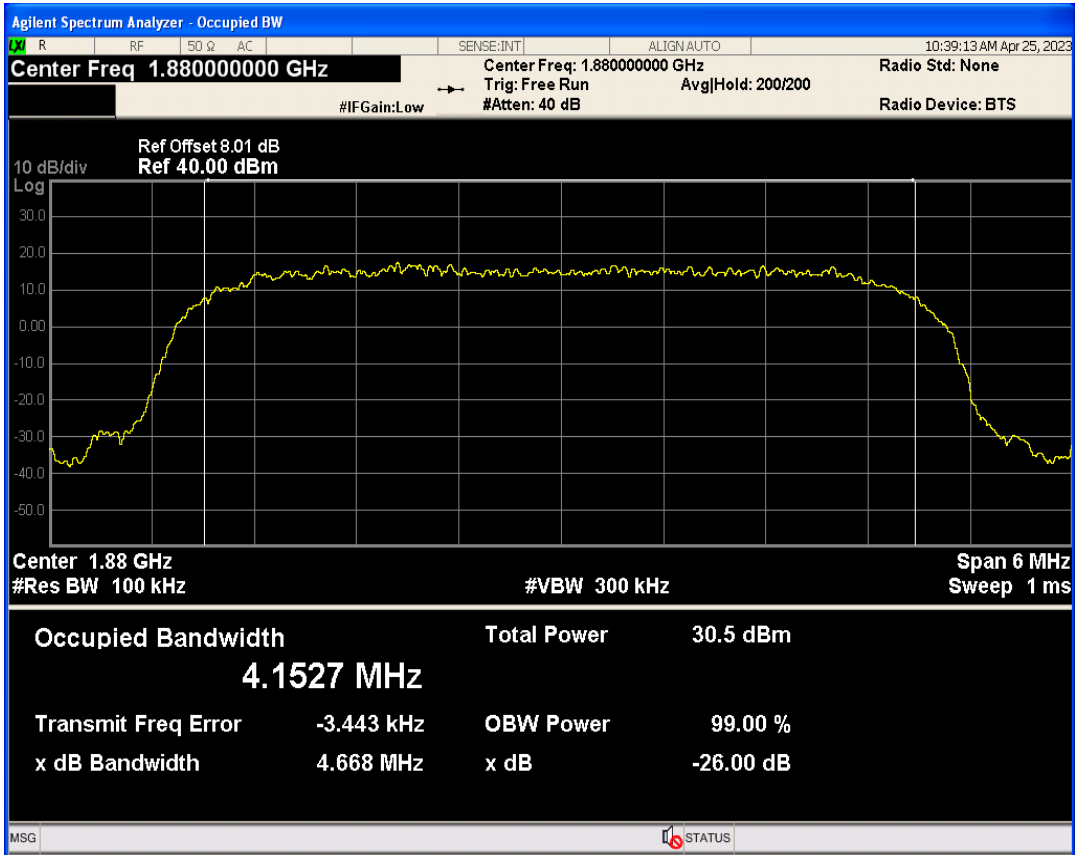

WCDMA Band2 Channel=9262

WCDMA Band2 Channel=9538

WCDMA Band2 Channel=9400

WCDMA Band5 Channel=4132

**Occupied bandwidth**

Band	Channel	Frequency (MHz)	99% OBW (kHz)	-26dB EBW (kHz)	Verdict
WCDMA Band2	9262	1852.4	4152.737	4672.390	PASS
WCDMA Band2	9400	1880	4152.696	4668.145	PASS
WCDMA Band2	9538	1907.6	4168.341	4681.180	PASS
WCDMA Band5	4132	826.4	4156.199	4649.742	PASS
WCDMA Band5	4182	836.4	4174.723	4676.429	PASS
WCDMA Band5	4233	846.6	4153.708	4680.552	PASS

WCDMA Band2 Channel=9262

WCDMA Band2 Channel=9538

WCDMA Band2 Channel=9400

WCDMA Band5 Channel=4182

WCDMA Band5 Channel=4132

WCDMA Band5 Channel=4233

**Band edge**

Band	Channel	Frequency (MHz)	Spur Freq (MHz)	Spur Level (dBm)	Limit (dBm)	Verdict
WCDMA Band2	9262	1852.4	1850.00	-26.83	-13	PASS
WCDMA Band2	9538	1907.6	1910.00	-26.02	-13	PASS
WCDMA Band5	4132	826.4	824.00	-26.48	-13	PASS
WCDMA Band5	4233	846.6	849.00	-26.72	-13	PASS