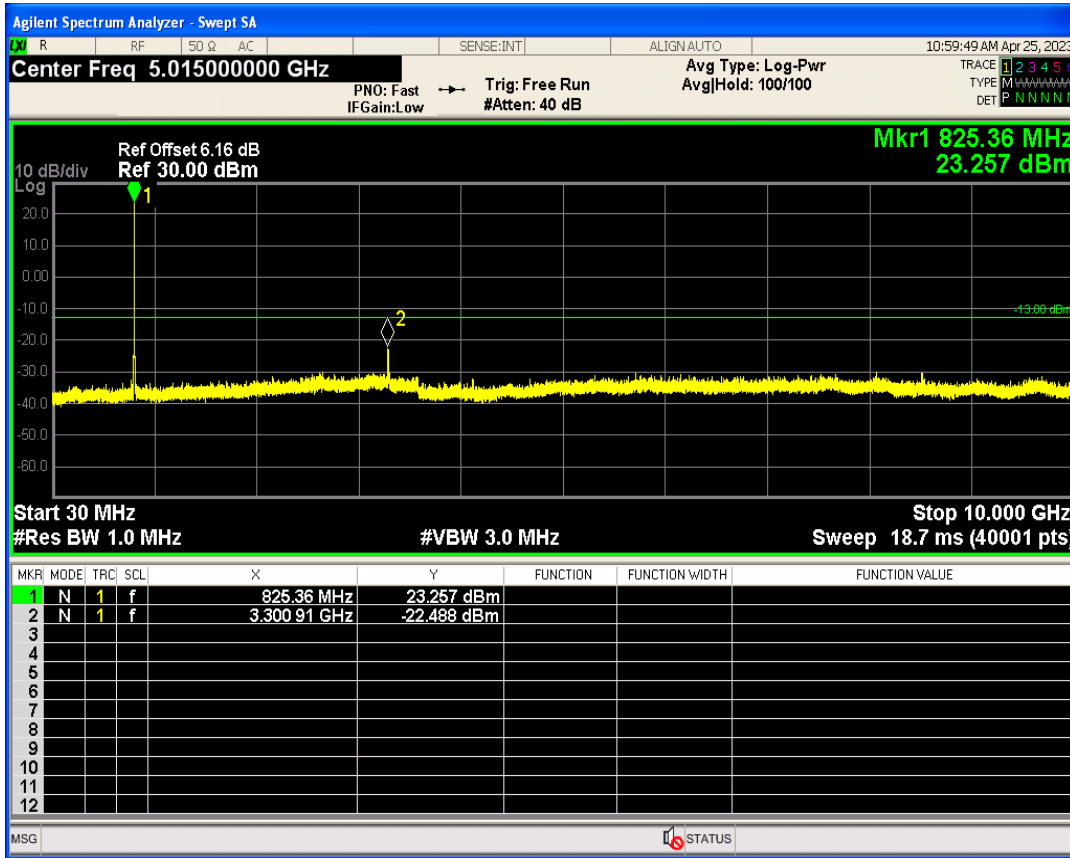

WCDMA Band2 Channel=9262

WCDMA Band2 Channel=9538

WCDMA Band5 Channel=4233

WCDMA Band5 Channel=4132

**Out-of-band emissions**

Band	Channel	Frequency (MHz)	Spur Freq (MHz)	Spur Level (dBm)	Limit (dBm)	Verdict
WCDMA Band2	9262	1852.4	19869.20	-22.82	-13	PASS
WCDMA Band2	9400	1880	19874.19	-23.50	-13	PASS
WCDMA Band2	9538	1907.6	19954.07	-22.90	-13	PASS
WCDMA Band5	4132	826.4	3300.91	-22.48	-13	PASS
WCDMA Band5	4182	836.4	3349.76	-20.93	-13	PASS
WCDMA Band5	4233	846.6	3391.63	-21.62	-13	PASS

WCDMA Band2 Channel=9262

WCDMA Band2 Channel=9538

WCDMA Band2 Channel=9400

WCDMA Band5 Channel=4132

WCDMA Band5 Channel=4233

WCDMA Band5 Channel=4182

**Conducted output power**

Band	Channel	Frequency (MHz)	Power (dBm)	Verdict
HSDPA Band2 Subtest1	9262	1852.4	23.71	PASS
HSDPA Band2 Subtest2	9262	1852.4	23.40	PASS
HSDPA Band2 Subtest3	9262	1852.4	23.06	PASS
HSDPA Band2 Subtest4	9262	1852.4	23.09	PASS
HSDPA Band2 Subtest1	9400	1880	23.60	PASS
HSDPA Band2 Subtest2	9400	1880	23.34	PASS
HSDPA Band2 Subtest3	9400	1880	22.99	PASS
HSDPA Band2 Subtest4	9400	1880	22.98	PASS
HSDPA Band2 Subtest1	9538	1907.6	23.80	PASS
HSDPA Band2 Subtest2	9538	1907.6	23.53	PASS
HSDPA Band2 Subtest3	9538	1907.6	23.22	PASS
HSDPA Band2 Subtest4	9538	1907.6	23.09	PASS
HSDPA Band5 Subtest1	4132	826.4	23.59	PASS
HSDPA Band5 Subtest2	4132	826.4	23.29	PASS
HSDPA Band5 Subtest3	4132	826.4	23.06	PASS
HSDPA Band5 Subtest4	4132	826.4	22.85	PASS
HSDPA Band5 Subtest1	4182	836.4	23.60	PASS
HSDPA Band5 Subtest2	4182	836.4	23.33	PASS
HSDPA Band5 Subtest3	4182	836.4	22.87	PASS
HSDPA Band5 Subtest4	4182	836.4	22.92	PASS
HSDPA Band5 Subtest1	4233	846.6	23.39	PASS
HSDPA Band5 Subtest2	4233	846.6	23.14	PASS
HSDPA Band5 Subtest3	4233	846.6	22.65	PASS
HSDPA Band5 Subtest4	4233	846.6	22.58	PASS