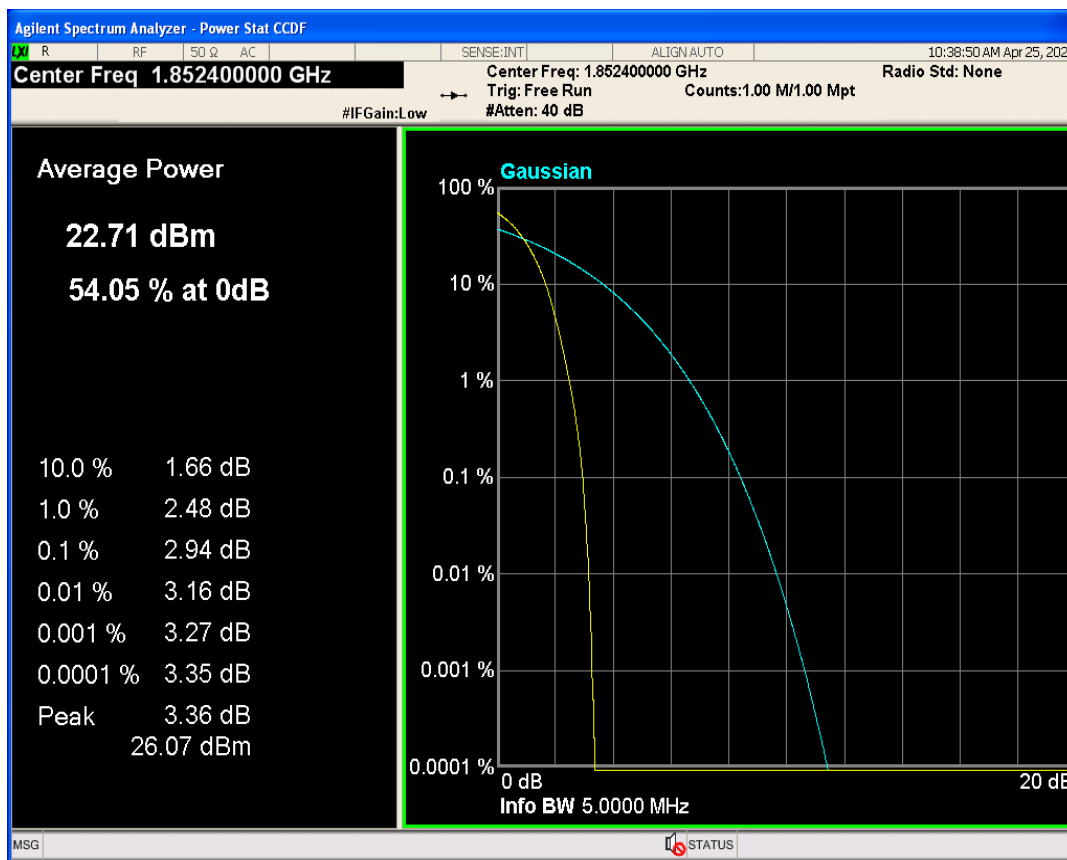

Conducted output power

Band	Channel	Frequency (MHz)	Power (dBm)	Verdict
WCDMA Band2	9262	1852.4	23.81	PASS
WCDMA Band2	9400	1880	23.78	PASS
WCDMA Band2	9538	1907.6	23.83	PASS
WCDMA Band5	4132	826.4	23.61	PASS
WCDMA Band5	4182	836.4	23.61	PASS
WCDMA Band5	4233	846.6	23.49	PASS

Peak-to-Average Ratio

Band	Channel	Frequency (MHz)	Result (dB)	high Limit (dB)	Verdict
WCDMA Band2	9262	1852.4	2.94	13	PASS
WCDMA Band2	9400	1880	2.92	13	PASS
WCDMA Band2	9538	1907.6	2.89	13	PASS
WCDMA Band5	4132	826.4	2.93	13	PASS
WCDMA Band5	4182	836.4	3.03	13	PASS
WCDMA Band5	4233	846.6	3.09	13	PASS

WCDMA Band2 Channel=9262