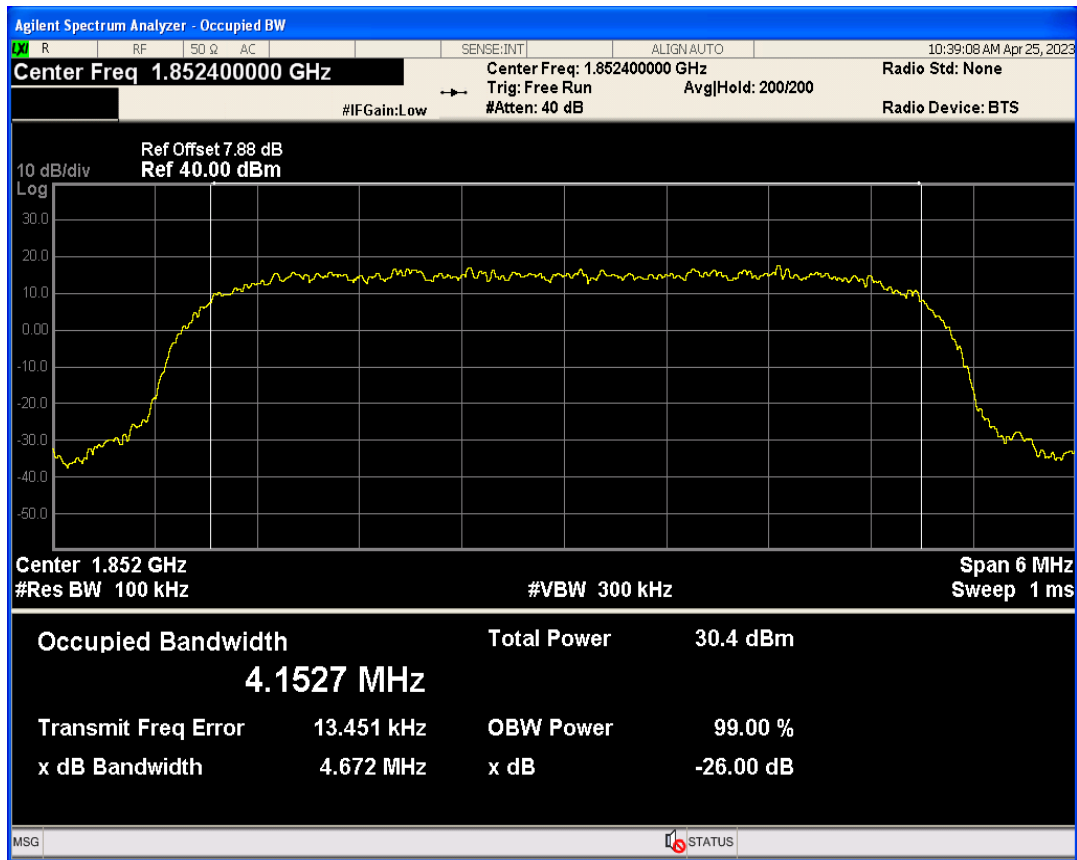

Occupied bandwidth

Band	Channel	Frequency (MHz)	99% OBW (kHz)	-26dB EBW (kHz)	Verdict
WCDMA Band2	9262	1852.4	4152.737	4672.390	PASS
WCDMA Band2	9400	1880	4152.696	4668.145	PASS
WCDMA Band2	9538	1907.6	4168.341	4681.180	PASS
WCDMA Band5	4132	826.4	4156.199	4649.742	PASS
WCDMA Band5	4182	836.4	4174.723	4676.429	PASS
WCDMA Band5	4233	846.6	4153.708	4680.552	PASS

WCDMA Band2 Channel=9262