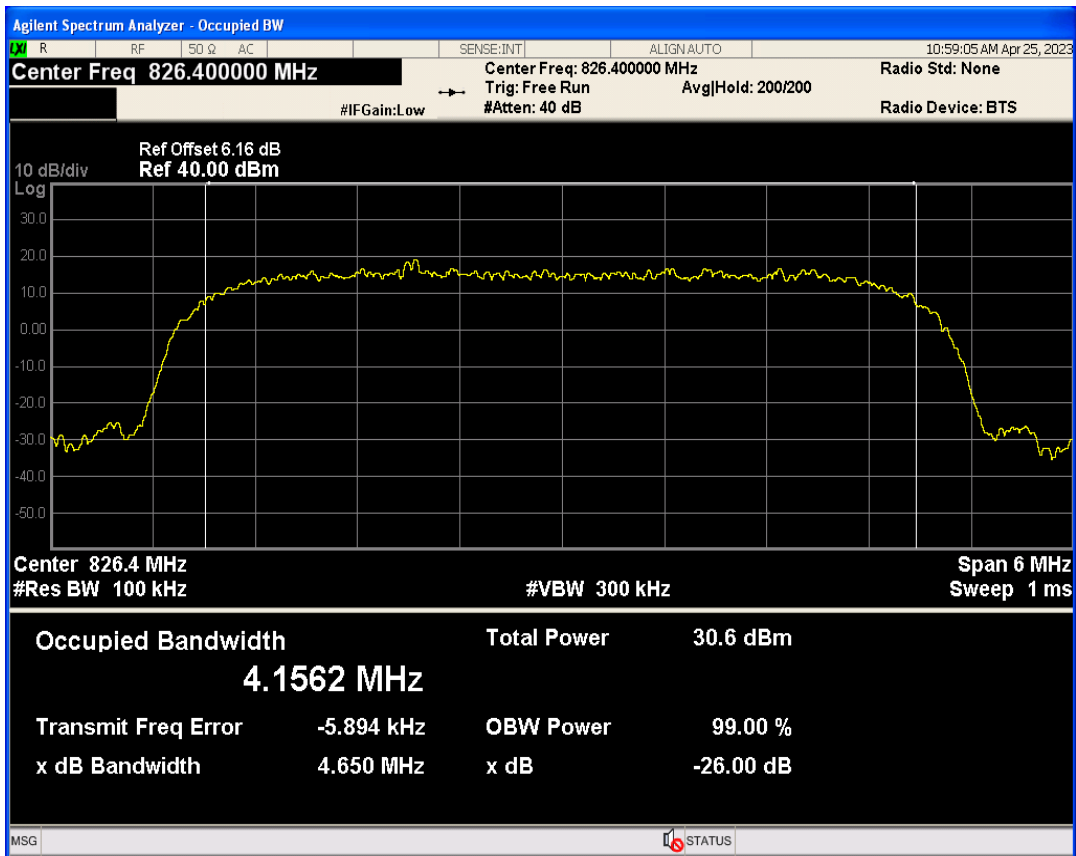

WCDMA Band2 Channel=9262

WCDMA Band2 Channel=9538

WCDMA Band2 Channel=9400

WCDMA Band5 Channel=4182

WCDMA Band5 Channel=4132

WCDMA Band5 Channel=4233

**Band edge**

Band	Channel	Frequency (MHz)	Spur Freq (MHz)	Spur Level (dBm)	Limit (dBm)	Verdict
WCDMA Band2	9262	1852.4	1850.00	-26.83	-13	PASS
WCDMA Band2	9538	1907.6	1910.00	-26.02	-13	PASS
WCDMA Band5	4132	826.4	824.00	-26.48	-13	PASS
WCDMA Band5	4233	846.6	849.00	-26.72	-13	PASS