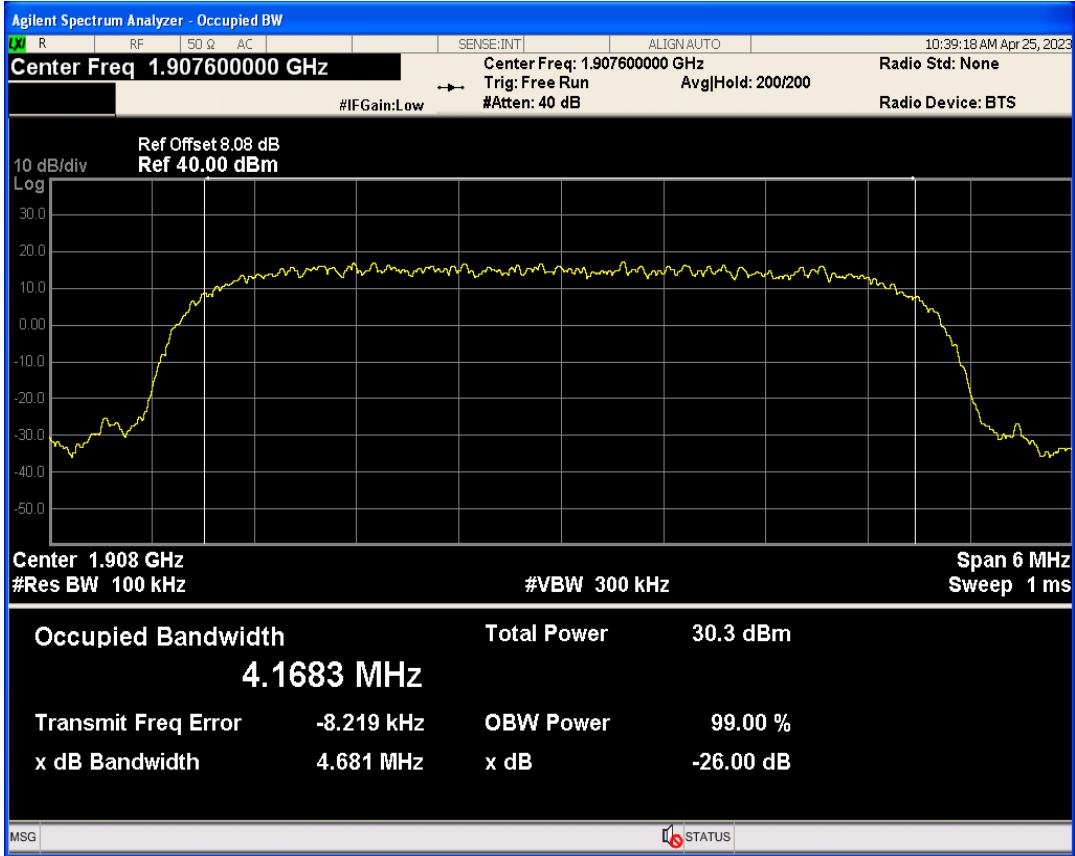

WCDMA Band2 Channel=9262

WCDMA Band2 Channel=9538

WCDMA Band2 Channel=9400

WCDMA Band5 Channel=4132

**Occupied bandwidth**

Band	Channel	Frequency (MHz)	99% OBW (kHz)	-26dB EBW (kHz)	Verdict
WCDMA Band2	9262	1852.4	4152.737	4672.390	PASS
WCDMA Band2	9400	1880	4152.696	4668.145	PASS
WCDMA Band2	9538	1907.6	4168.341	4681.180	PASS
WCDMA Band5	4132	826.4	4156.199	4649.742	PASS
WCDMA Band5	4182	836.4	4174.723	4676.429	PASS
WCDMA Band5	4233	846.6	4153.708	4680.552	PASS

WCDMA Band2 Channel=9262

WCDMA Band2 Channel=9538

WCDMA Band2 Channel=9400

WCDMA Band5 Channel=4182

WCDMA Band5 Channel=4132

WCDMA Band5 Channel=4233

**Band edge**

Band	Channel	Frequency (MHz)	Spur Freq (MHz)	Spur Level (dBm)	Limit (dBm)	Verdict
WCDMA Band2	9262	1852.4	1850.00	-26.83	-13	PASS
WCDMA Band2	9538	1907.6	1910.00	-26.02	-13	PASS
WCDMA Band5	4132	826.4	824.00	-26.48	-13	PASS
WCDMA Band5	4233	846.6	849.00	-26.72	-13	PASS