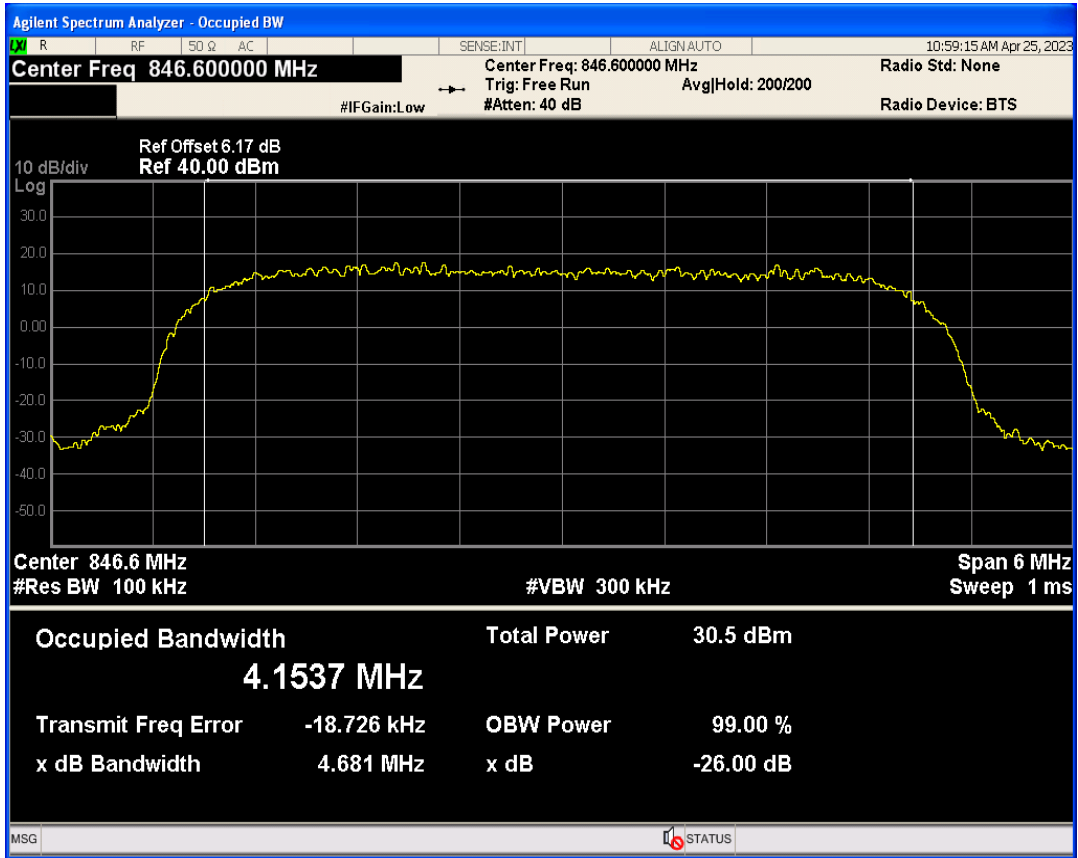

WCDMA Band2 Channel=9262

WCDMA Band2 Channel=9538

WCDMA Band2 Channel=9400

WCDMA Band5 Channel=4182

WCDMA Band5 Channel=4132

WCDMA Band5 Channel=4233

**Band edge**

Band	Channel	Frequency (MHz)	Spur Freq (MHz)	Spur Level (dBm)	Limit (dBm)	Verdict
WCDMA Band2	9262	1852.4	1850.00	-26.83	-13	PASS
WCDMA Band2	9538	1907.6	1910.00	-26.02	-13	PASS
WCDMA Band5	4132	826.4	824.00	-26.48	-13	PASS
WCDMA Band5	4233	846.6	849.00	-26.72	-13	PASS