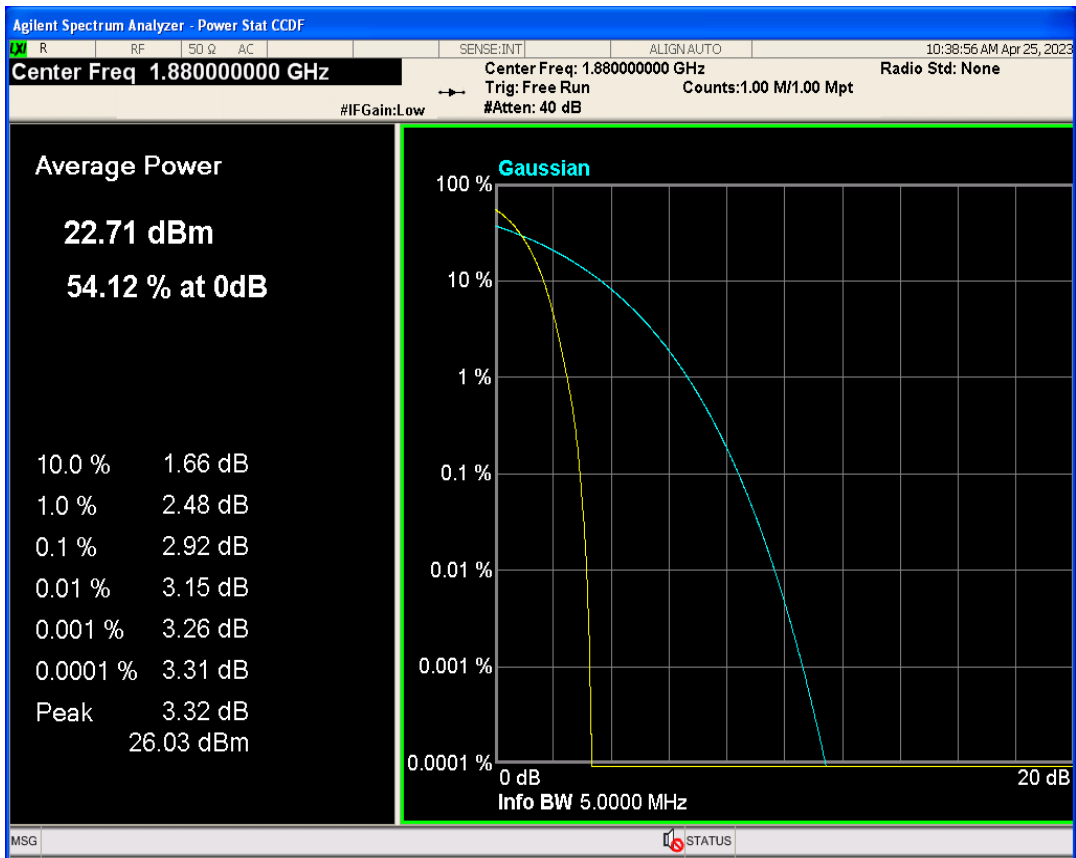

**Peak-to-Average Ratio**

Band	Channel	Frequency (MHz)	Result (dB)	high Limit (dB)	Verdict
WCDMA Band2	9262	1852.4	2.94	13	PASS
WCDMA Band2	9400	1880	2.92	13	PASS
WCDMA Band2	9538	1907.6	2.89	13	PASS
WCDMA Band5	4132	826.4	2.93	13	PASS
WCDMA Band5	4182	836.4	3.03	13	PASS
WCDMA Band5	4233	846.6	3.09	13	PASS

WCDMA Band2 Channel=9262

WCDMA Band2 Channel=9538

WCDMA Band2 Channel=9400

WCDMA Band5 Channel=4132

**Occupied bandwidth**

Band	Channel	Frequency (MHz)	99% OBW (kHz)	-26dB EBW (kHz)	Verdict
WCDMA Band2	9262	1852.4	4152.737	4672.390	PASS
WCDMA Band2	9400	1880	4152.696	4668.145	PASS
WCDMA Band2	9538	1907.6	4168.341	4681.180	PASS
WCDMA Band5	4132	826.4	4156.199	4649.742	PASS
WCDMA Band5	4182	836.4	4174.723	4676.429	PASS
WCDMA Band5	4233	846.6	4153.708	4680.552	PASS