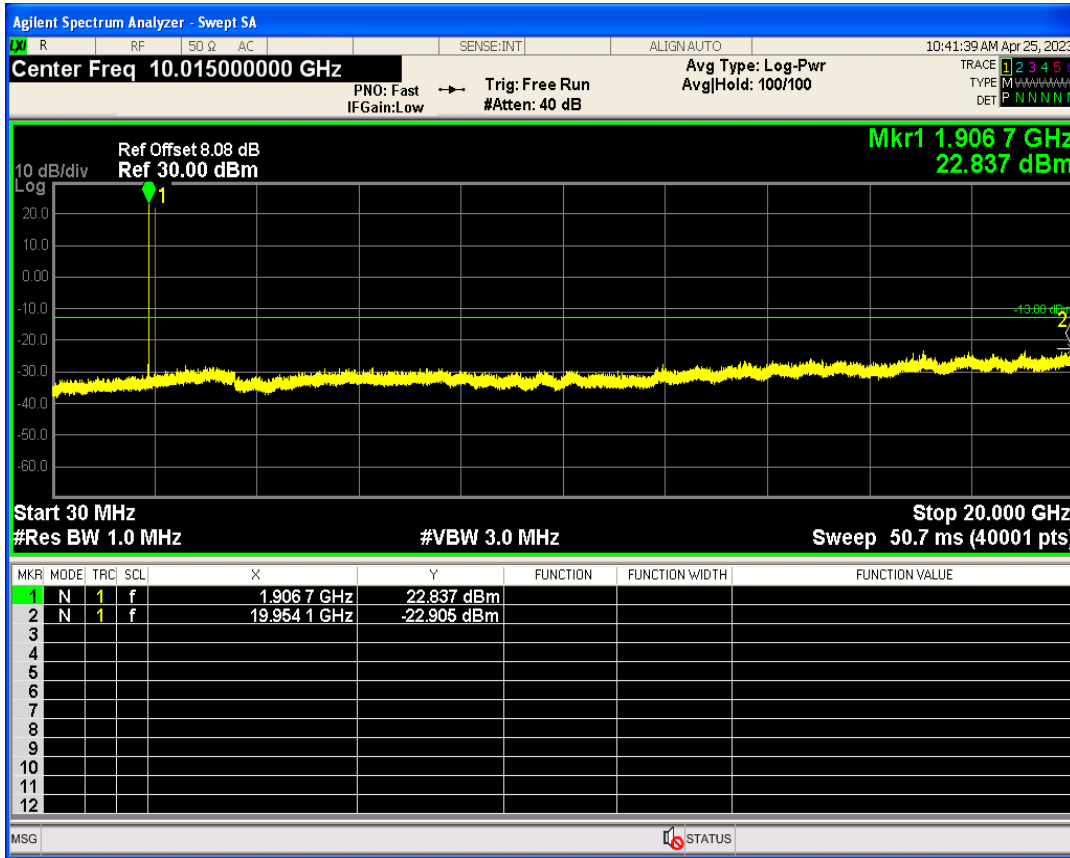

WCDMA Band2 Channel=9538