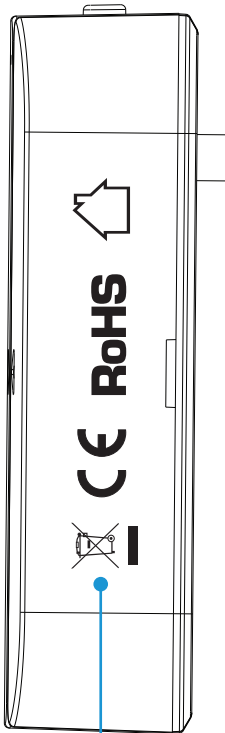

27.3 x 11.2mm

PRINT TYPE: Silkscreen  
COLOR: PantoneCool Gray 11c

FRONT VIEW

LOGIC

LOGIC

15mm

PRINT TYPE: Silkscreen  
COLOR: PantoneCool Gray 6c

RIGHT SIDE VIEW

## PRODUCT: LOGO SILKSCREEN / PANTONE

LEFT SIDE VIEW

Window & Door Sensor  
LO-08WDS10-W  
Powered by: 2xAAA  
FCC ID: O5508WDS1  
Made in China

Window & Door Sensor  
LO-08WDS10-W  
Powered by: 2xAAA  
FCC ID: O5508WDS1  
Made in China

27.3 x 11.2mm

PRINT TYPE: Silkscreen  
COLOR: PantoneCool Gray 11c

FRONT VIEW

70mm

LOGIC  
15mm

PRINT TYPE: Silkscreen  
COLOR: PantoneCool Gray 6c

RIGHT SIDE VIEW

42mm  
CE RoHS

PRINT TYPE: Silkscreen  
COLOR: PantoneCool Gray 6c

BACK SIDE VIEW

-  PANTONE: PURE BLACK
-  PANTONE: COOL GRAY 11 C
-  PANTONE: COOL GRAY 6 C