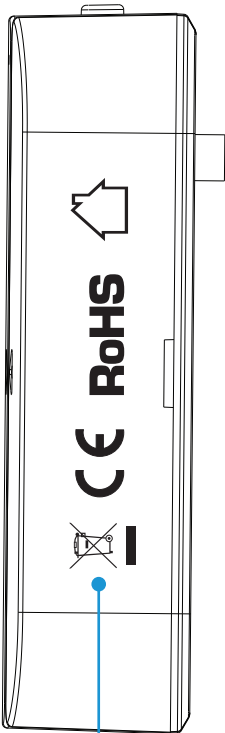

## PRODUCT: LOGO SILKSCREEN / PANTONE

LEFT SIDE VIEW

Window & Door Sensor  
LO-08WDS1-W  
Powered by: 2xAAA  
FCC ID: O5508WDS1  
Made in China

70mm

Window & Door Sensor  
LO-08WDS1-W  
Powered by: 2xAAA  
FCC ID: O5508WDS1  
Made in China

27.3 x 11.2mm

PRINT TYPE: Silkscreen  
COLOR: PantoneCool Gray 11c

FRONT VIEW

LOGIC

LOGIC

15mm

PRINT TYPE: Silkscreen  
COLOR: PantoneCool Gray 6c

RIGHT SIDE VIEW

CE RoHS

CE RoHS

42mm

PRINT TYPE: Silkscreen  
COLOR: PantoneCool Gray 6c

BACK SIDE VIEW

PANTONE: PURE BLACK

PANTONE: COOL GRAY 11 C

PANTONE: COOL GRAY 6 C

27.3 x 11.2mm

PRINT TYPE: Silkscreen  
COLOR: PantoneCool Gray 11c

FRONT VIEW

70mm

LOGIC  
15mm

PRINT TYPE: Silkscreen  
COLOR: PantoneCool Gray 6c

RIGHT SIDE VIEW

42mm  
CE RoHS