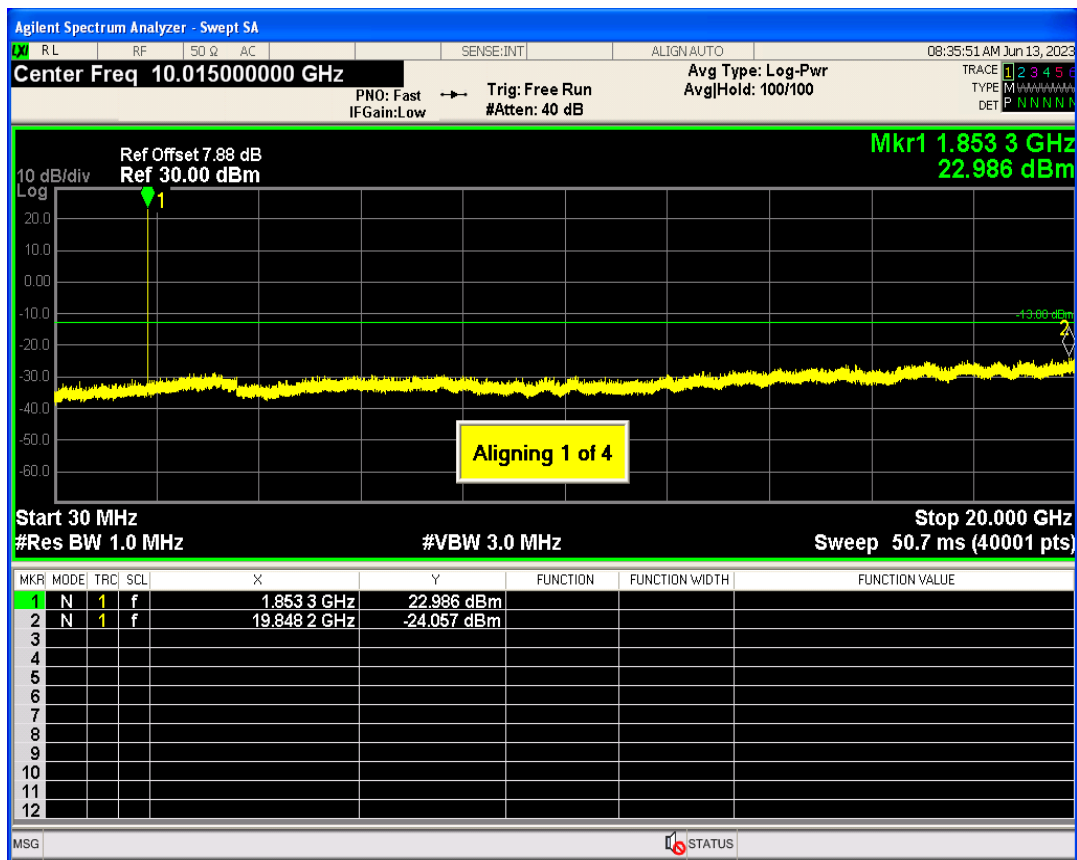

WCDMA Band2 Channel=9262

WCDMA Band2 Channel=9538

WCDMA Band4 Channel=1312

WCDMA Band4 Channel=1513

WCDMA Band5 Channel=4132

WCDMA Band5 Channel=4233

06 Out-of-band emissions

Band	Channel	Frequency (MHz)	Spur Freq (MHz)	Spur Level (dBm)	Limit (dBm)	Verdict
WCDMA Band2	9262	1852.4	19848.23	-24.05	-13	PASS
WCDMA Band2	9400	1880	19992.01	-23.29	-13	PASS
WCDMA Band2	9538	1907.6	19845.23	-24.03	-13	PASS
WCDMA Band4	1312	1712.4	19750.87	-23.89	-13	PASS
WCDMA Band4	1413	1732.6	19908.64	-23.94	-13	PASS
WCDMA Band4	1513	1752.6	19931.60	-23.80	-13	PASS
WCDMA Band5	4132	826.4	3153.10	-29.82	-13	PASS
WCDMA Band5	4182	836.4	3120.70	-29.88	-13	PASS
WCDMA Band5	4233	846.6	7570.06	-30.27	-13	PASS

WCDMA Band2 Channel=9262

WCDMA Band2 Channel=9400

WCDMA Band2 Channel=9538

WCDMA Band4 Channel=1413

WCDMA Band4 Channel=1312

WCDMA Band4 Channel=1513

WCDMA Band5 Channel=4132

WCDMA Band5 Channel=4182