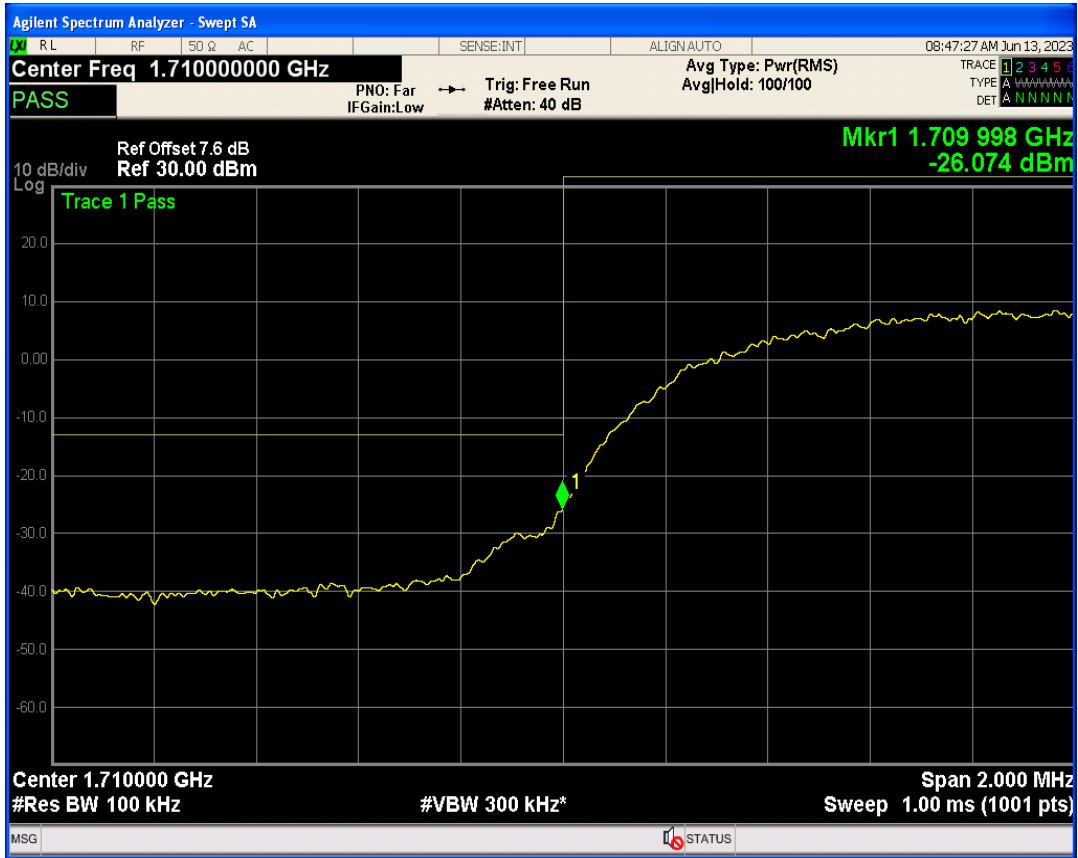

Band	Channel	Frequency (MHz)	Spur Freq (MHz)	Spur Level (dBm)	Limit (dBm)	Verdict
WCDMA Band2	9262	1852.4	1850.00	-26.00	-13	PASS
WCDMA Band2	9538	1907.6	1910.00	-25.93	-13	PASS
WCDMA Band4	1312	1712.4	1710.00	-26.07	-13	PASS
WCDMA Band4	1513	1752.6	1755.00	-25.94	-13	PASS
WCDMA Band5	4132	826.4	824.00	-26.02	-13	PASS
WCDMA Band5	4233	846.6	849.00	-24.74	-13	PASS

WCDMA Band2 Channel=9262

WCDMA Band2 Channel=9538

WCDMA Band4 Channel=1312

WCDMA Band4 Channel=1513

WCDMA Band5 Channel=4132

WCDMA Band5 Channel=4233

06 Out-of-band emissions

Band	Channel	Frequency (MHz)	Spur Freq (MHz)	Spur Level (dBm)	Limit (dBm)	Verdict
WCDMA Band2	9262	1852.4	19848.23	-24.05	-13	PASS
WCDMA Band2	9400	1880	19992.01	-23.29	-13	PASS
WCDMA Band2	9538	1907.6	19845.23	-24.03	-13	PASS
WCDMA Band4	1312	1712.4	19750.87	-23.89	-13	PASS
WCDMA Band4	1413	1732.6	19908.64	-23.94	-13	PASS
WCDMA Band4	1513	1752.6	19931.60	-23.80	-13	PASS
WCDMA Band5	4132	826.4	3153.10	-29.82	-13	PASS
WCDMA Band5	4182	836.4	3120.70	-29.88	-13	PASS
WCDMA Band5	4233	846.6	7570.06	-30.27	-13	PASS