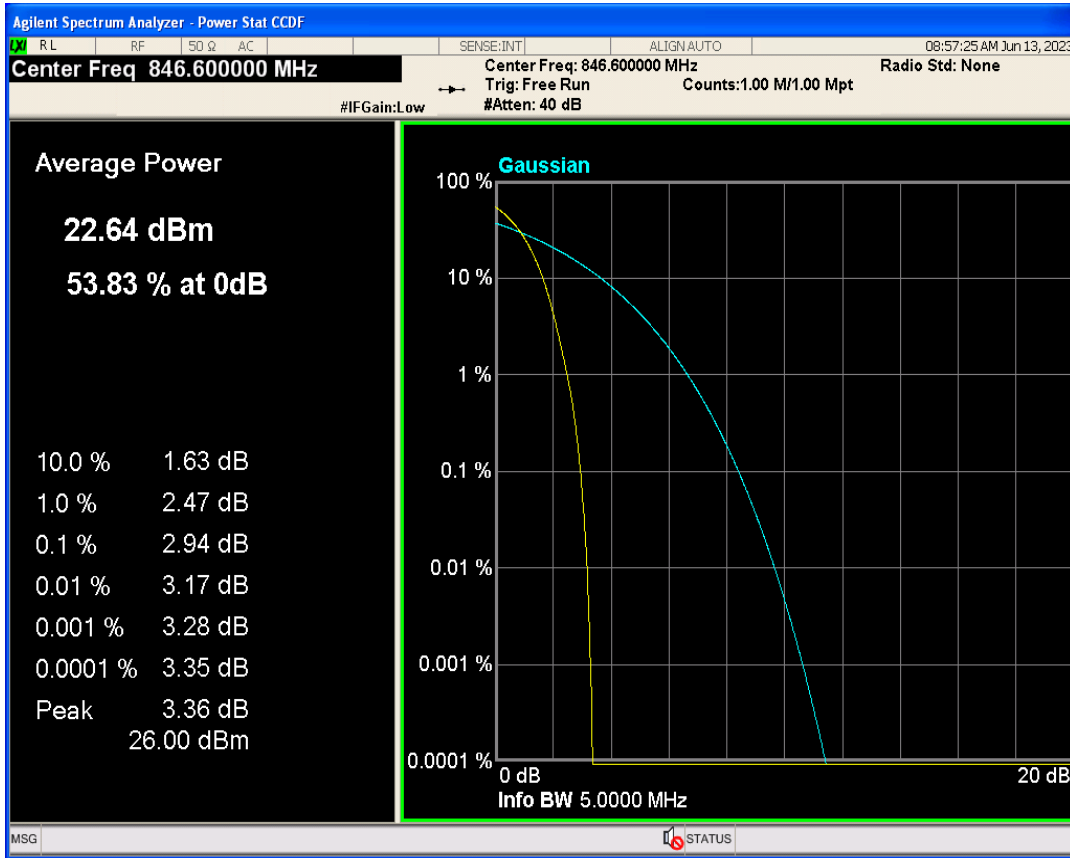

WCDMA Band2 Channel=9262

WCDMA Band2 Channel=9400

WCDMA Band2 Channel=9538

WCDMA Band4 Channel=1413

WCDMA Band4 Channel=1312

WCDMA Band4 Channel=1513

WCDMA Band5 Channel=4132

04 Occupied bandwidth