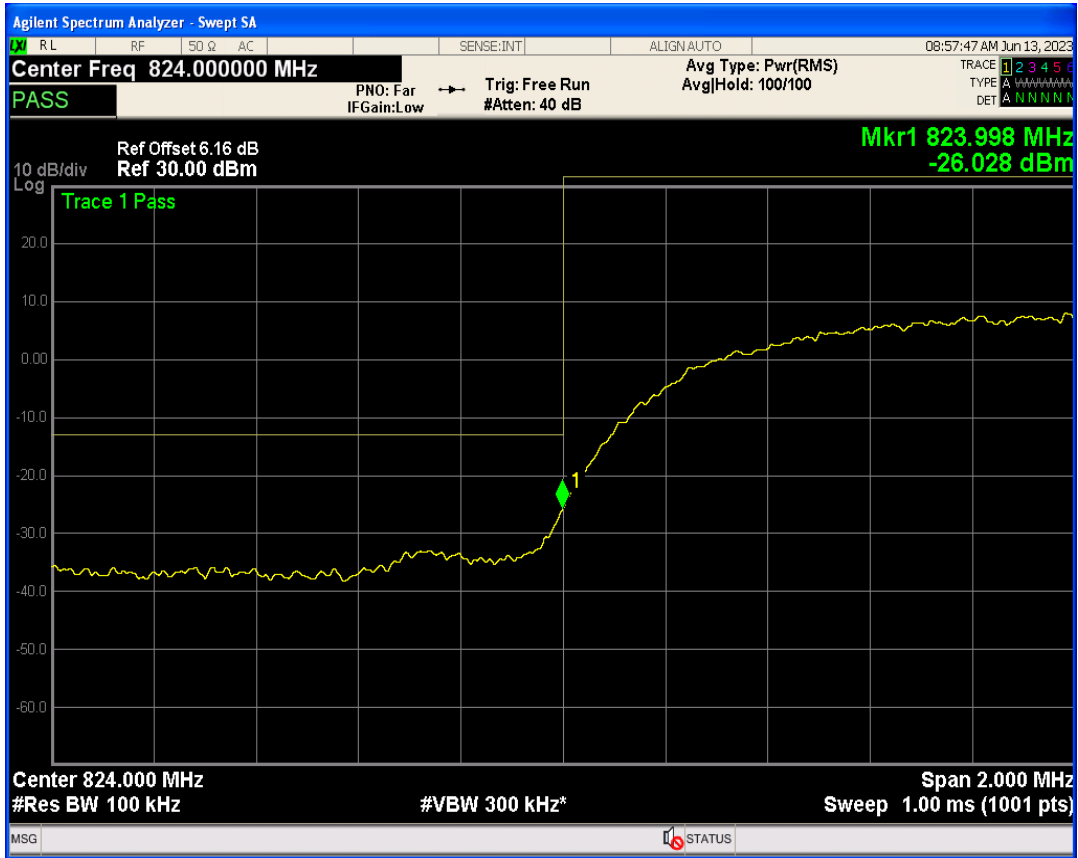

WCDMA Band2 Channel=9262

WCDMA Band2 Channel=9538

WCDMA Band4 Channel=1312

WCDMA Band4 Channel=1513

WCDMA Band5 Channel=4132

WCDMA Band5 Channel=4233

06 Out-of-band emissions

Band	Channel	Frequency (MHz)	Spur Freq (MHz)	Spur Level (dBm)	Limit (dBm)	Verdict
WCDMA Band2	9262	1852.4	19848.23	-24.05	-13	PASS
WCDMA Band2	9400	1880	19992.01	-23.29	-13	PASS
WCDMA Band2	9538	1907.6	19845.23	-24.03	-13	PASS
WCDMA Band4	1312	1712.4	19750.87	-23.89	-13	PASS
WCDMA Band4	1413	1732.6	19908.64	-23.94	-13	PASS
WCDMA Band4	1513	1752.6	19931.60	-23.80	-13	PASS
WCDMA Band5	4132	826.4	3153.10	-29.82	-13	PASS
WCDMA Band5	4182	836.4	3120.70	-29.88	-13	PASS
WCDMA Band5	4233	846.6	7570.06	-30.27	-13	PASS

WCDMA Band2 Channel=9262

WCDMA Band2 Channel=9400

WCDMA Band2 Channel=9538

WCDMA Band4 Channel=1413

WCDMA Band4 Channel=1312

WCDMA Band4 Channel=1513

WCDMA Band5 Channel=4132

WCDMA Band5 Channel=4182