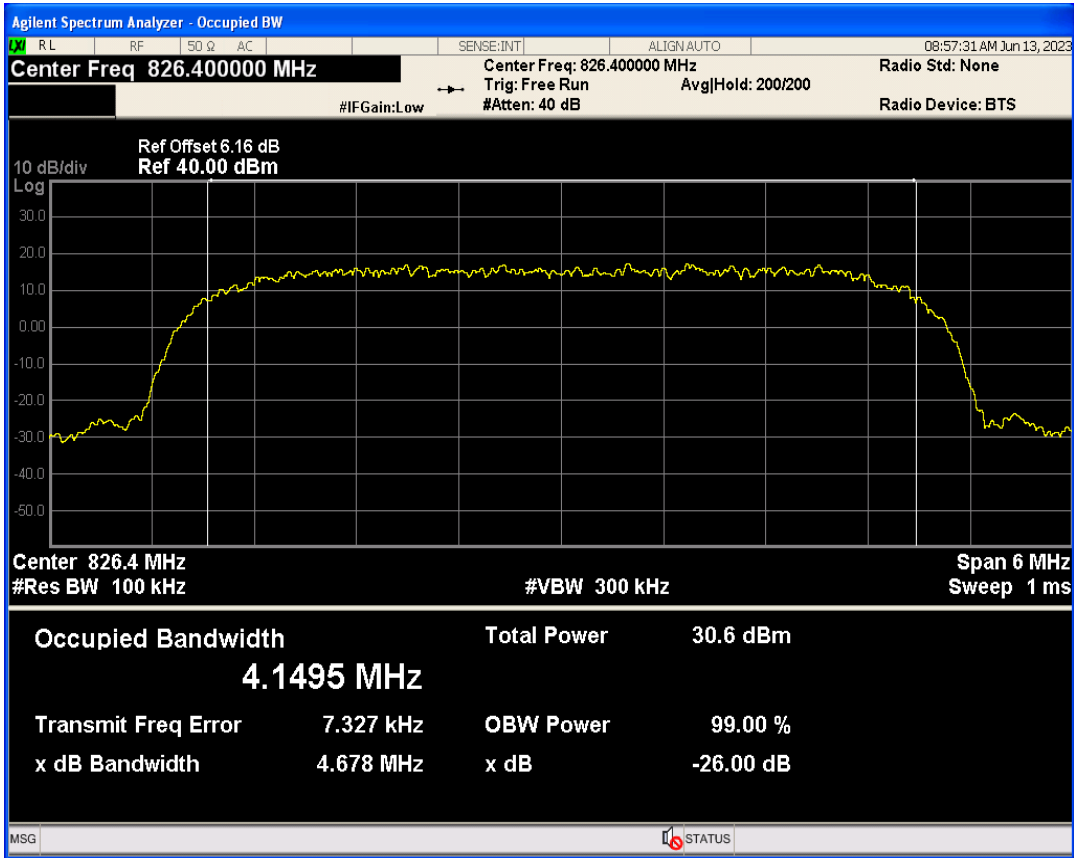

WCDMA Band2 Channel=9262

WCDMA Band2 Channel=9400

WCDMA Band2 Channel=9538

WCDMA Band4 Channel=1513

WCDMA Band5 Channel=4132

WCDMA Band5 Channel=4182

WCDMA Band5 Channel=4233

05 Band edge