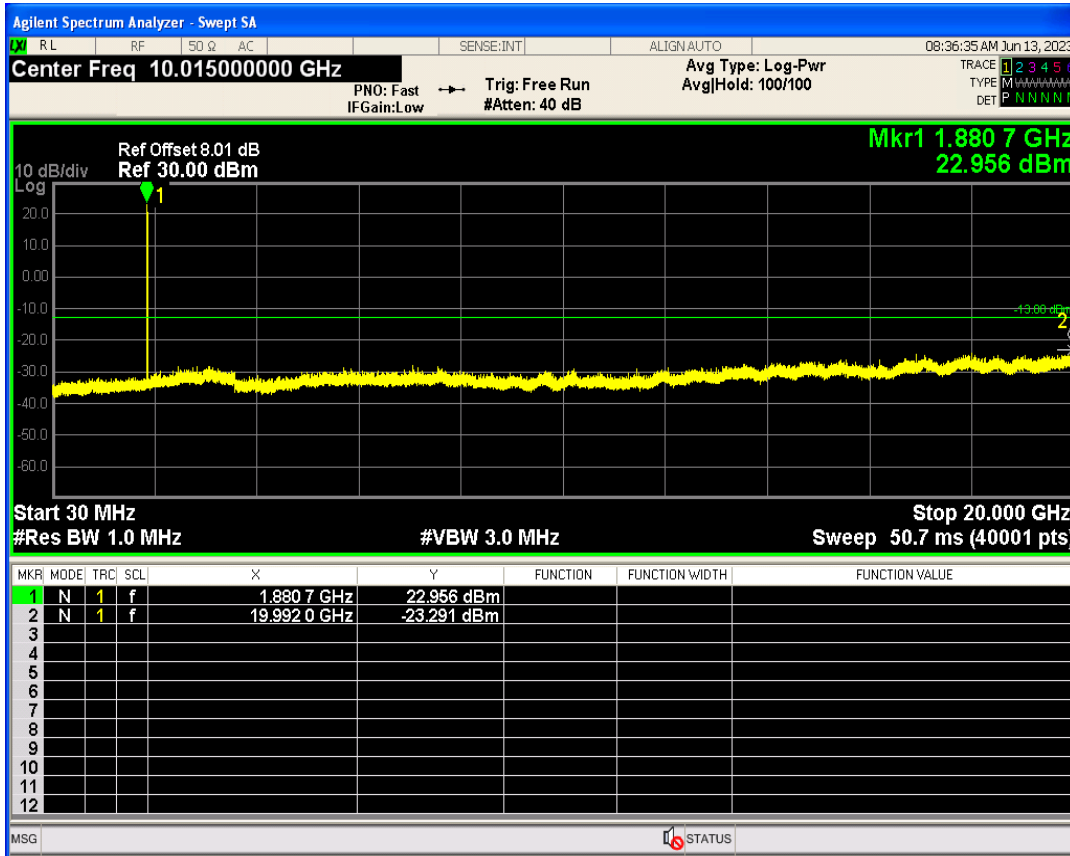

WCDMA Band2 Channel=9262

WCDMA Band2 Channel=9538

WCDMA Band4 Channel=1312

WCDMA Band4 Channel=1513

WCDMA Band5 Channel=4132

WCDMA Band5 Channel=4233

06 Out-of-band emissions

Band	Channel	Frequency (MHz)	Spur Freq (MHz)	Spur Level (dBm)	Limit (dBm)	Verdict
WCDMA Band2	9262	1852.4	19848.23	-24.05	-13	PASS
WCDMA Band2	9400	1880	19992.01	-23.29	-13	PASS
WCDMA Band2	9538	1907.6	19845.23	-24.03	-13	PASS
WCDMA Band4	1312	1712.4	19750.87	-23.89	-13	PASS
WCDMA Band4	1413	1732.6	19908.64	-23.94	-13	PASS
WCDMA Band4	1513	1752.6	19931.60	-23.80	-13	PASS
WCDMA Band5	4132	826.4	3153.10	-29.82	-13	PASS
WCDMA Band5	4182	836.4	3120.70	-29.88	-13	PASS
WCDMA Band5	4233	846.6	7570.06	-30.27	-13	PASS

WCDMA Band2 Channel=9262

WCDMA Band2 Channel=9400

WCDMA Band2 Channel=9538

WCDMA Band4 Channel=1413

WCDMA Band4 Channel=1312

WCDMA Band4 Channel=1513

WCDMA Band5 Channel=4132

WCDMA Band5 Channel=4182