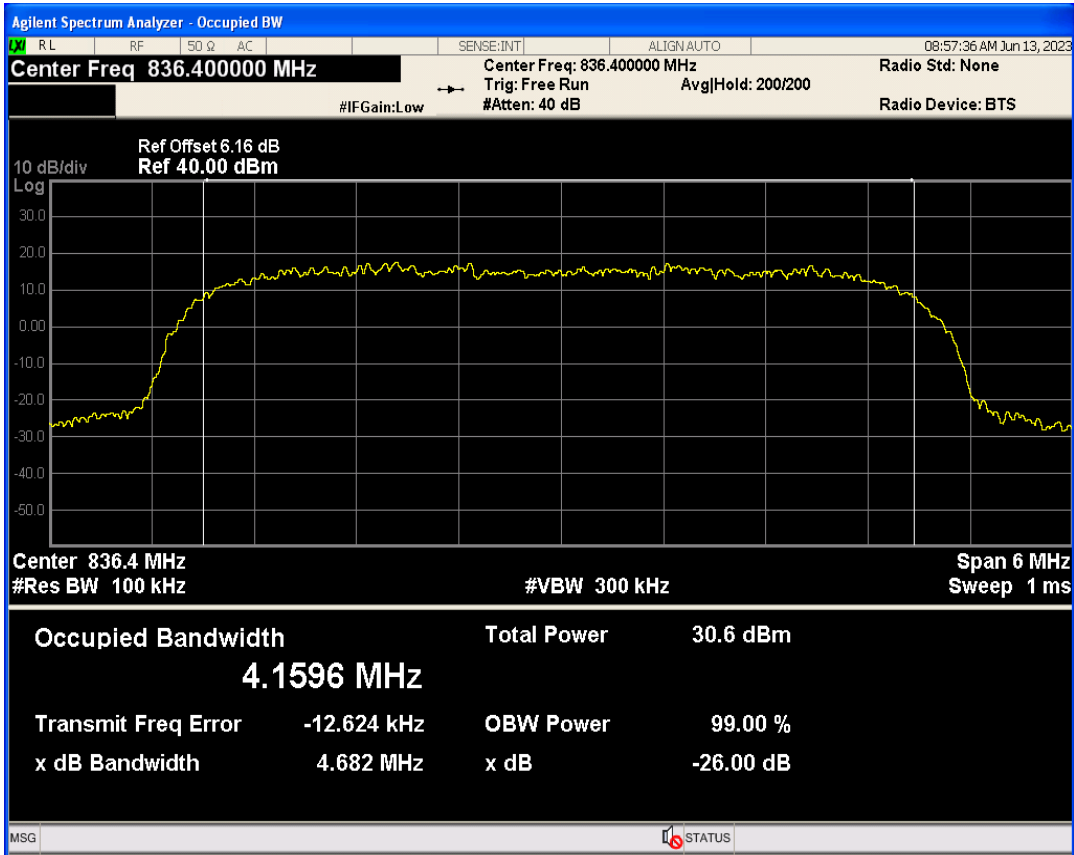

WCDMA Band2 Channel=9262

WCDMA Band2 Channel=9400

WCDMA Band2 Channel=9538

WCDMA Band4 Channel=1513

WCDMA Band5 Channel=4132

WCDMA Band5 Channel=4182

WCDMA Band5 Channel=4233

05 Band edge