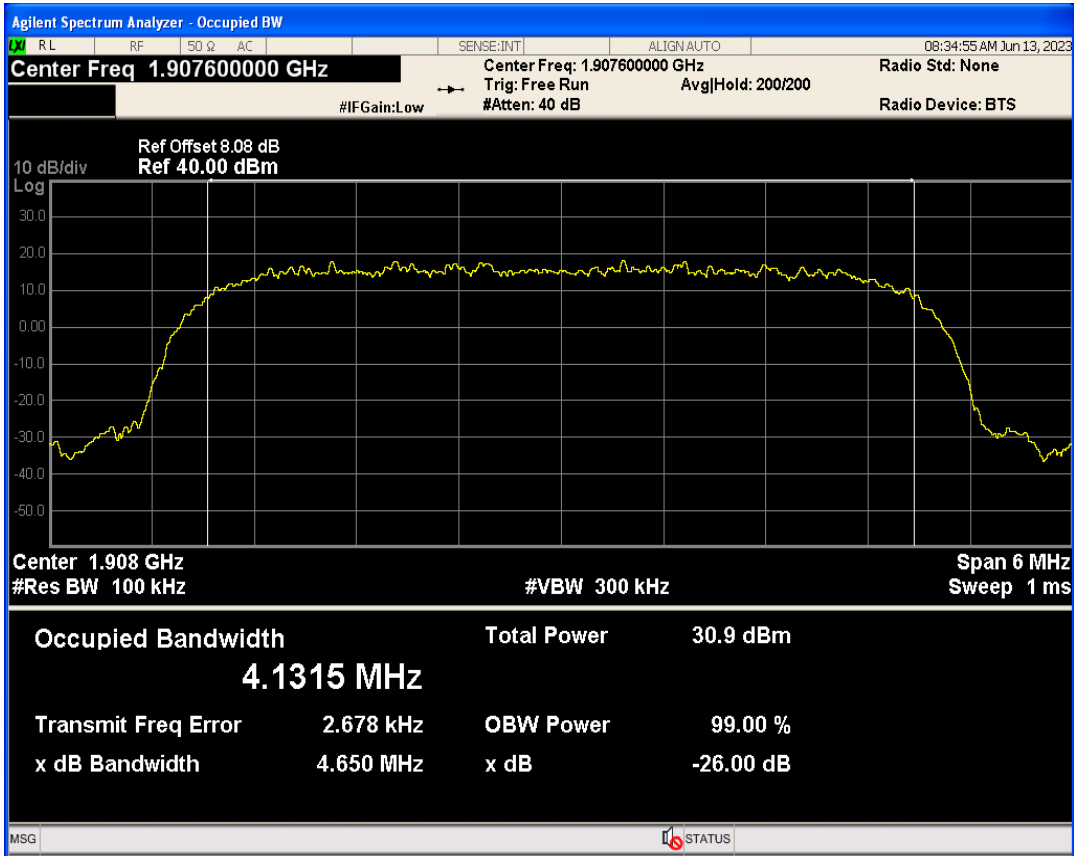

Band	Channel	Frequency (MHz)	99% OBW (kHz)	-26dB EBW (kHz)	Verdict
WCDMA Band2	9262	1852.4	4144.637	4654.012	PASS
WCDMA Band2	9400	1880	4154.297	4673.236	PASS
WCDMA Band2	9538	1907.6	4131.492	4649.785	PASS
WCDMA Band4	1312	1712.4	4171.328	4689.361	PASS
WCDMA Band4	1413	1732.6	4148.339	4665.842	PASS
WCDMA Band4	1513	1752.6	4134.869	4663.369	PASS
WCDMA Band5	4132	826.4	4149.494	4677.831	PASS
WCDMA Band5	4182	836.4	4159.592	4681.526	PASS
WCDMA Band5	4233	846.6	4139.930	4665.754	PASS

WCDMA Band2 Channel=9262

WCDMA Band2 Channel=9400

WCDMA Band2 Channel=9538

WCDMA Band4 Channel=1513

WCDMA Band5 Channel=4132

WCDMA Band5 Channel=4182

WCDMA Band5 Channel=4233

05 Band edge