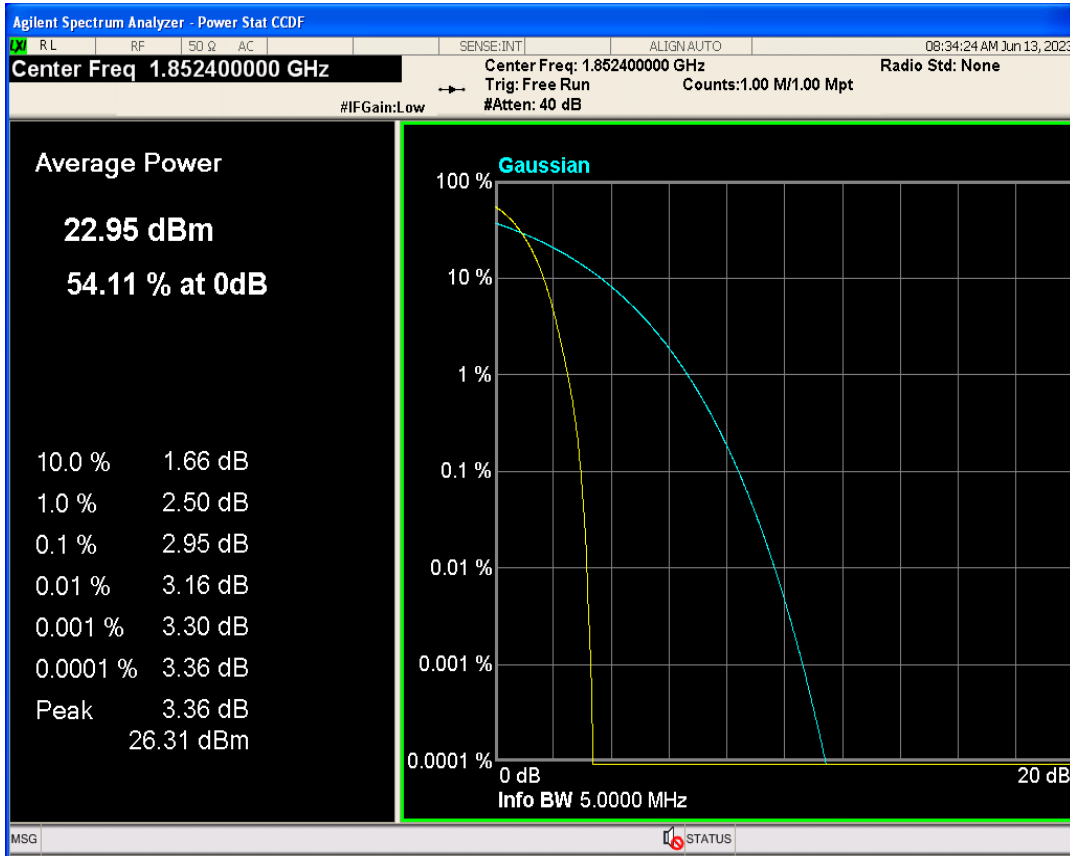

WCDMA Band2 Channel=9400