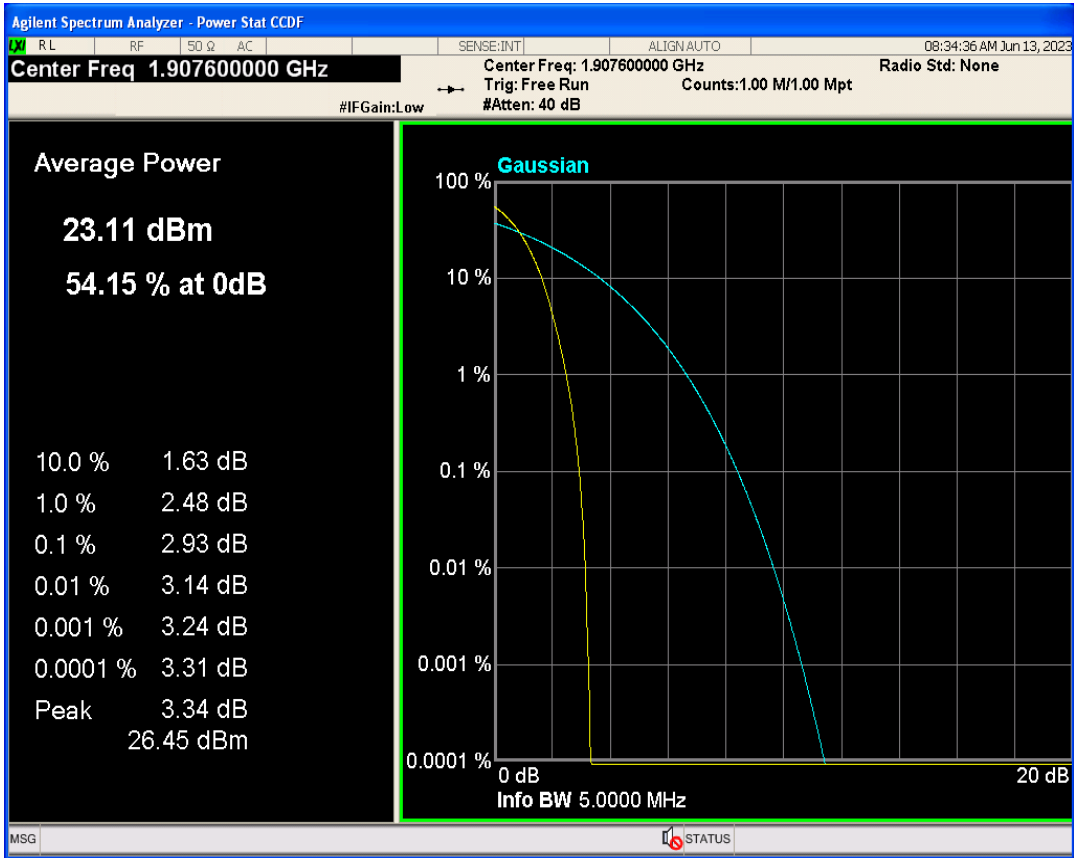

WCDMA Band4 Channel=1413