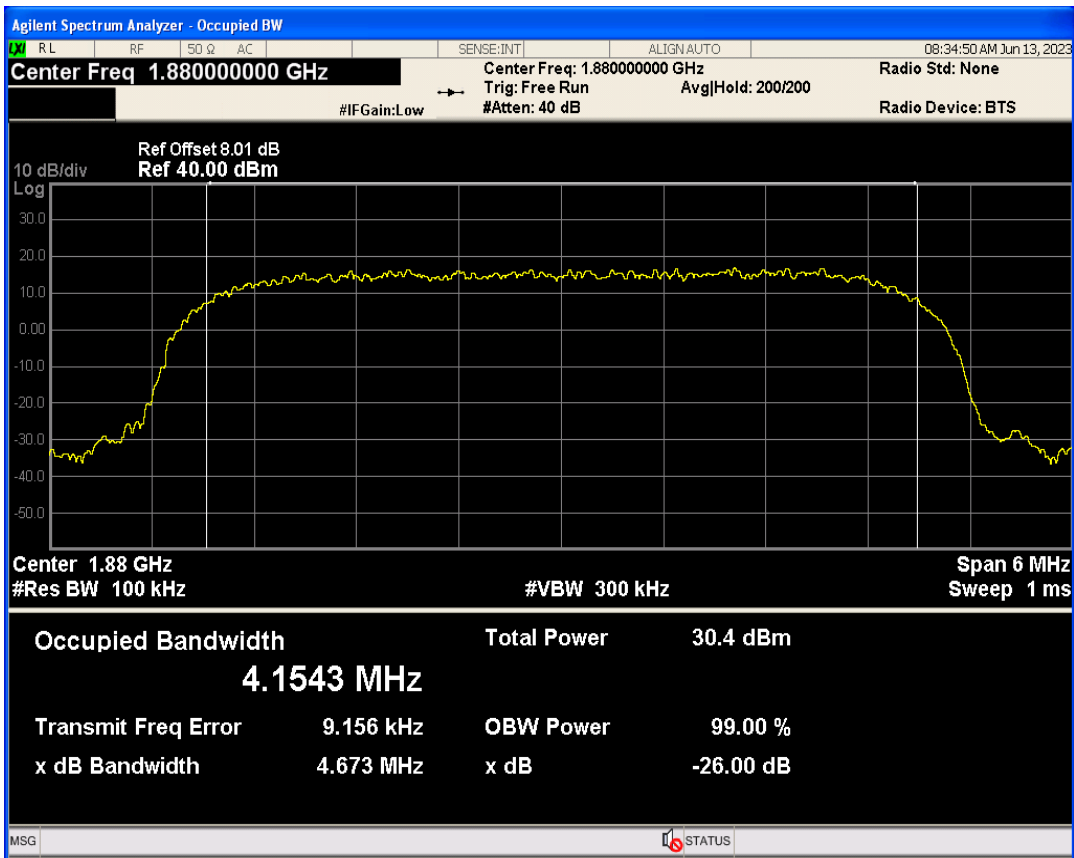

WCDMA Band2 Channel=9400