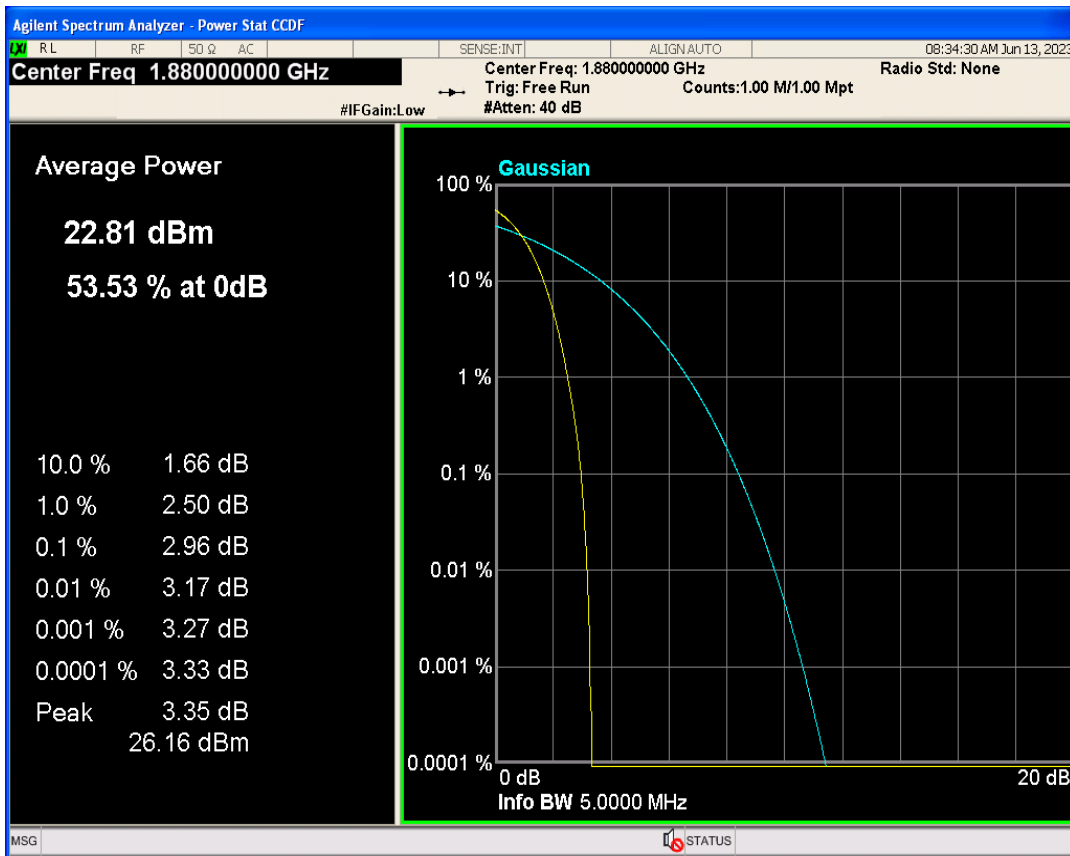

WCDMA Band2 Channel=9538