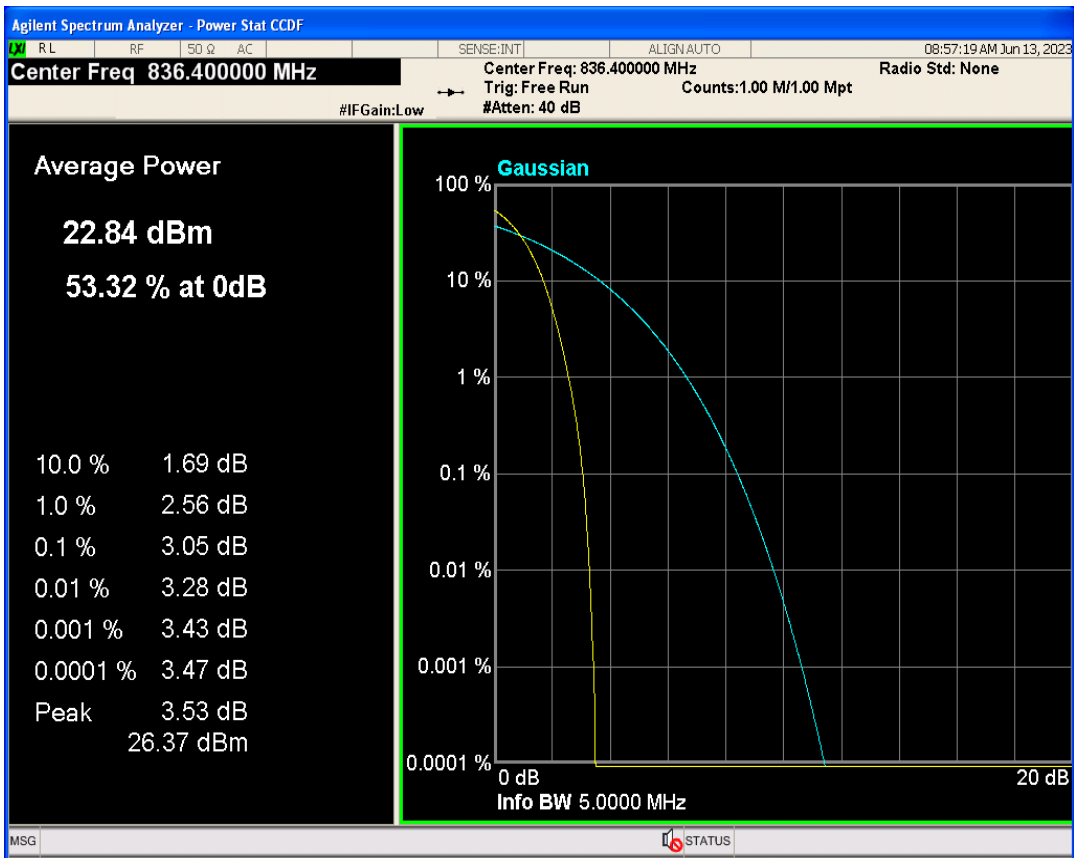

WCDMA Band2 Channel=9262

WCDMA Band2 Channel=9400

WCDMA Band2 Channel=9538

WCDMA Band4 Channel=1413

WCDMA Band4 Channel=1312

WCDMA Band4 Channel=1513

WCDMA Band5 Channel=4132

04 Occupied bandwidth