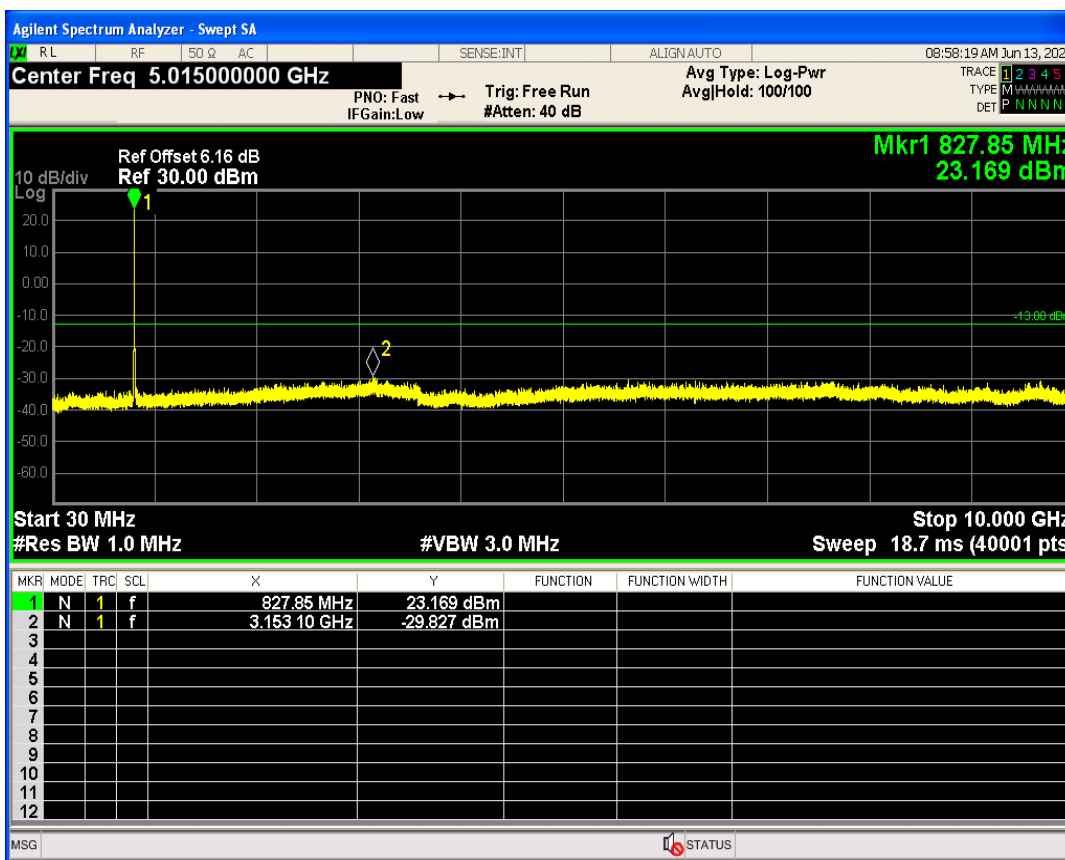

WCDMA Band2 Channel=9262

WCDMA Band2 Channel=9538

WCDMA Band4 Channel=1312

WCDMA Band4 Channel=1513

WCDMA Band5 Channel=4132

WCDMA Band5 Channel=4233

06 Out-of-band emissions

Band	Channel	Frequency (MHz)	Spur Freq (MHz)	Spur Level (dBm)	Limit (dBm)	Verdict
WCDMA Band2	9262	1852.4	19848.23	-24.05	-13	PASS
WCDMA Band2	9400	1880	19992.01	-23.29	-13	PASS
WCDMA Band2	9538	1907.6	19845.23	-24.03	-13	PASS
WCDMA Band4	1312	1712.4	19750.87	-23.89	-13	PASS
WCDMA Band4	1413	1732.6	19908.64	-23.94	-13	PASS
WCDMA Band4	1513	1752.6	19931.60	-23.80	-13	PASS
WCDMA Band5	4132	826.4	3153.10	-29.82	-13	PASS
WCDMA Band5	4182	836.4	3120.70	-29.88	-13	PASS
WCDMA Band5	4233	846.6	7570.06	-30.27	-13	PASS

WCDMA Band2 Channel=9262

WCDMA Band2 Channel=9400

WCDMA Band2 Channel=9538

WCDMA Band4 Channel=1413

WCDMA Band4 Channel=1312

WCDMA Band4 Channel=1513

WCDMA Band5 Channel=4132

WCDMA Band5 Channel=4182