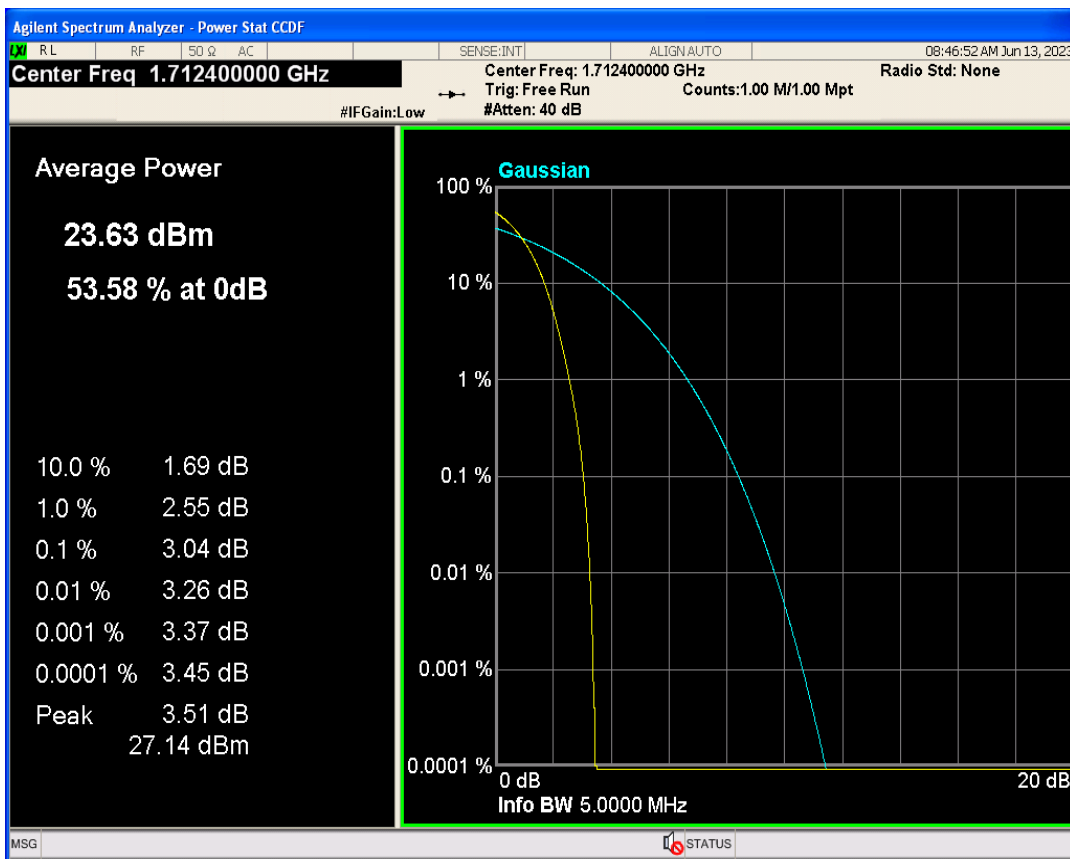

WCDMA Band2 Channel=9262

WCDMA Band2 Channel=9400

WCDMA Band2 Channel=9538

WCDMA Band4 Channel=1413

WCDMA Band4 Channel=1312

WCDMA Band4 Channel=1513

WCDMA Band5 Channel=4132

04 Occupied bandwidth