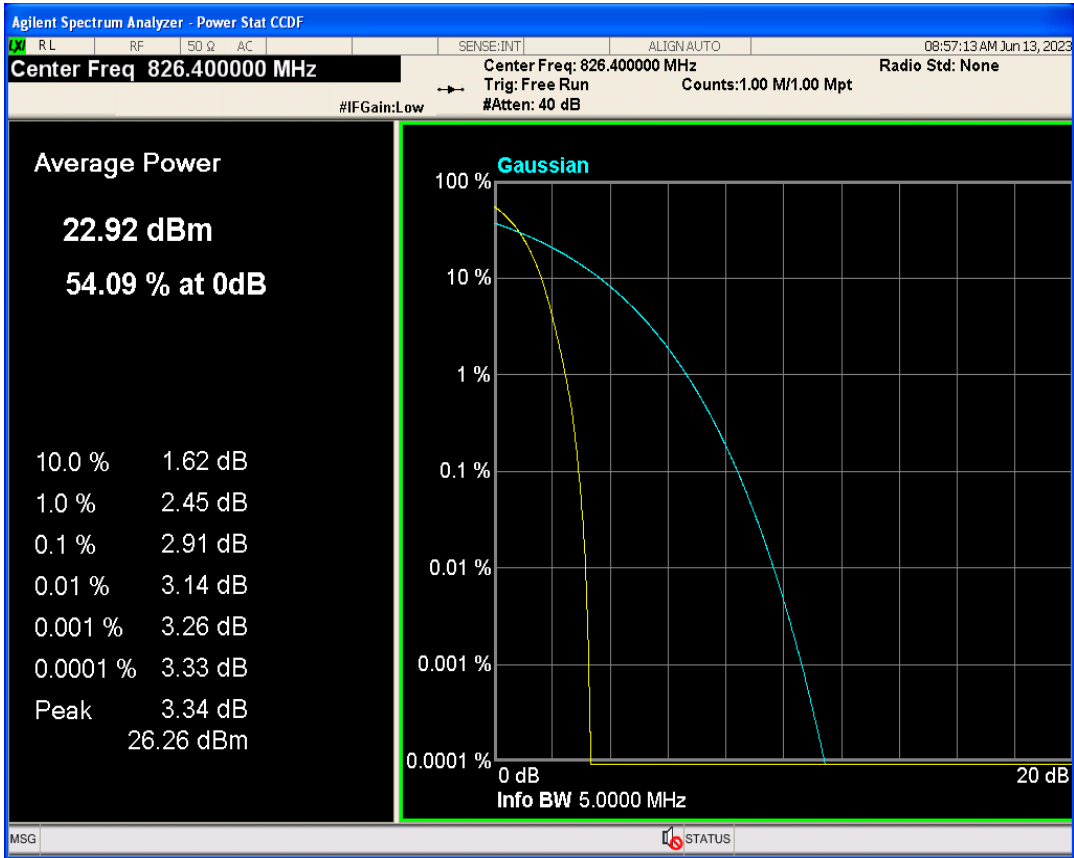

WCDMA Band2 Channel=9262

WCDMA Band2 Channel=9400

WCDMA Band2 Channel=9538

WCDMA Band4 Channel=1413

WCDMA Band4 Channel=1312

WCDMA Band4 Channel=1513

WCDMA Band5 Channel=4132

04 Occupied bandwidth