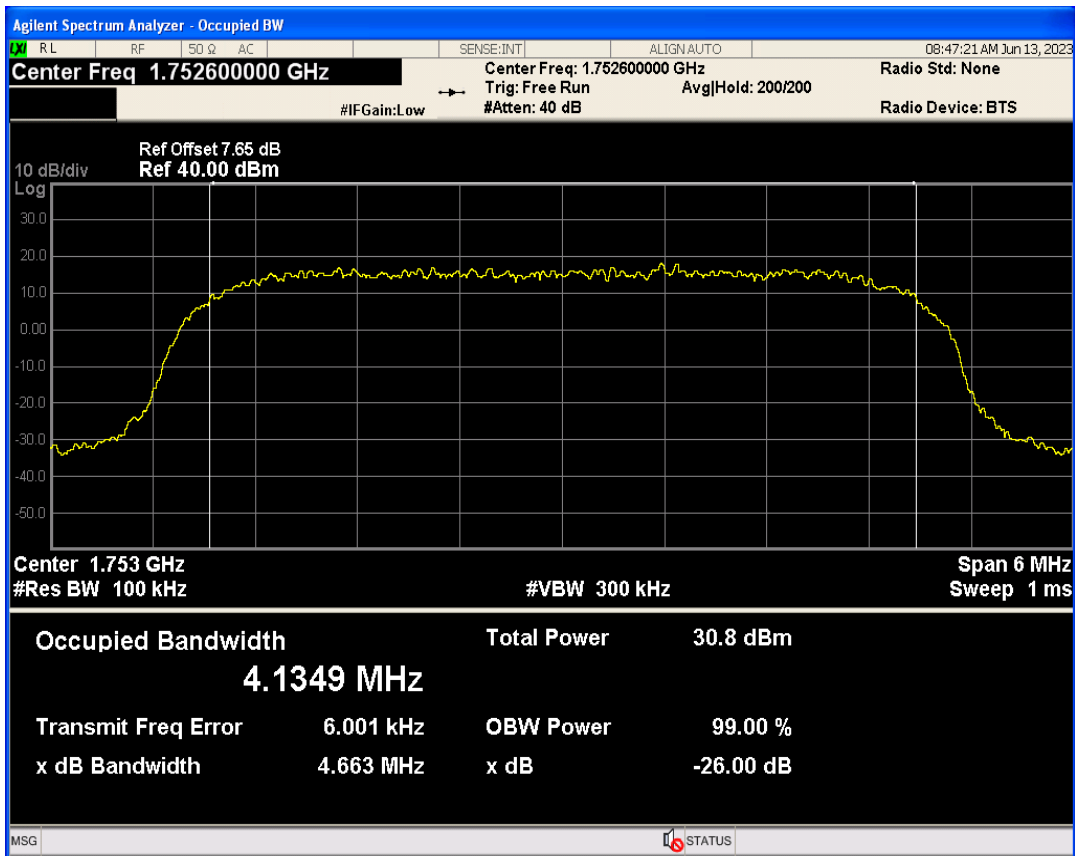

WCDMA Band2 Channel=9262

WCDMA Band2 Channel=9400

WCDMA Band2 Channel=9538

WCDMA Band4 Channel=1513

WCDMA Band5 Channel=4132

WCDMA Band5 Channel=4182

WCDMA Band5 Channel=4233

05 Band edge