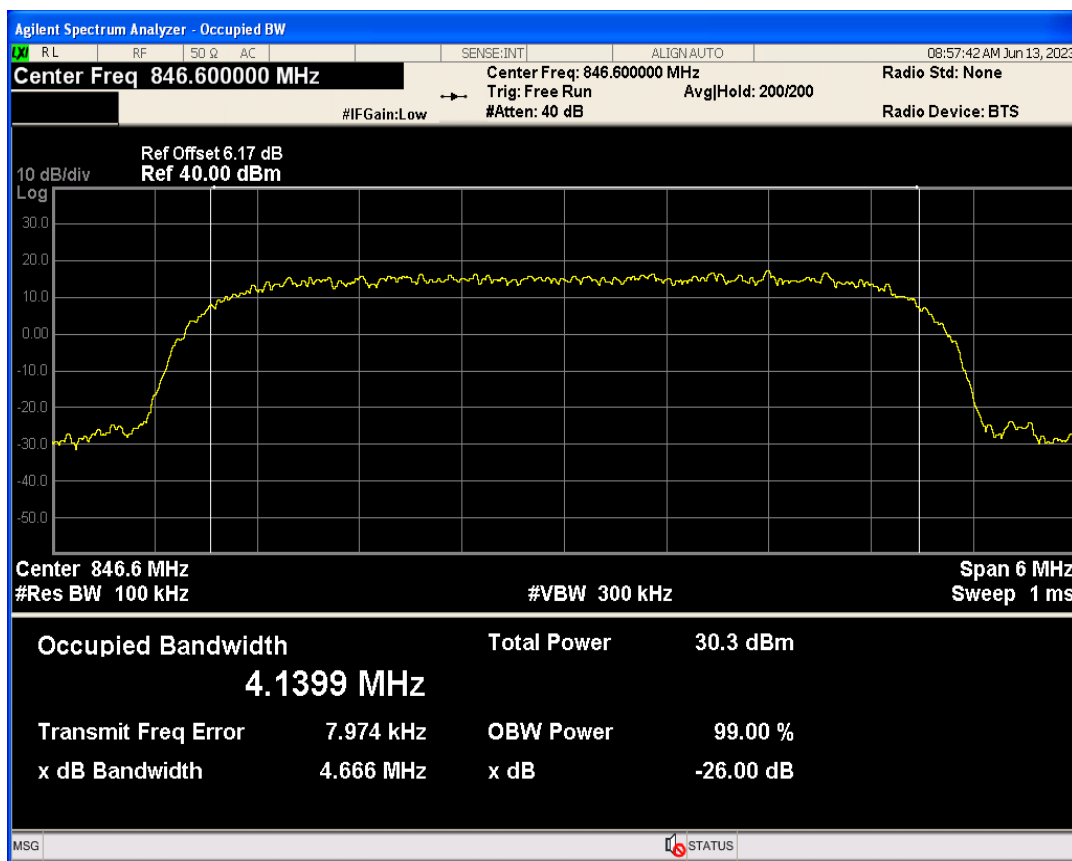

WCDMA Band2 Channel=9262

WCDMA Band2 Channel=9400

WCDMA Band2 Channel=9538

WCDMA Band4 Channel=1513

WCDMA Band5 Channel=4132

WCDMA Band5 Channel=4182

WCDMA Band5 Channel=4233

05 Band edge