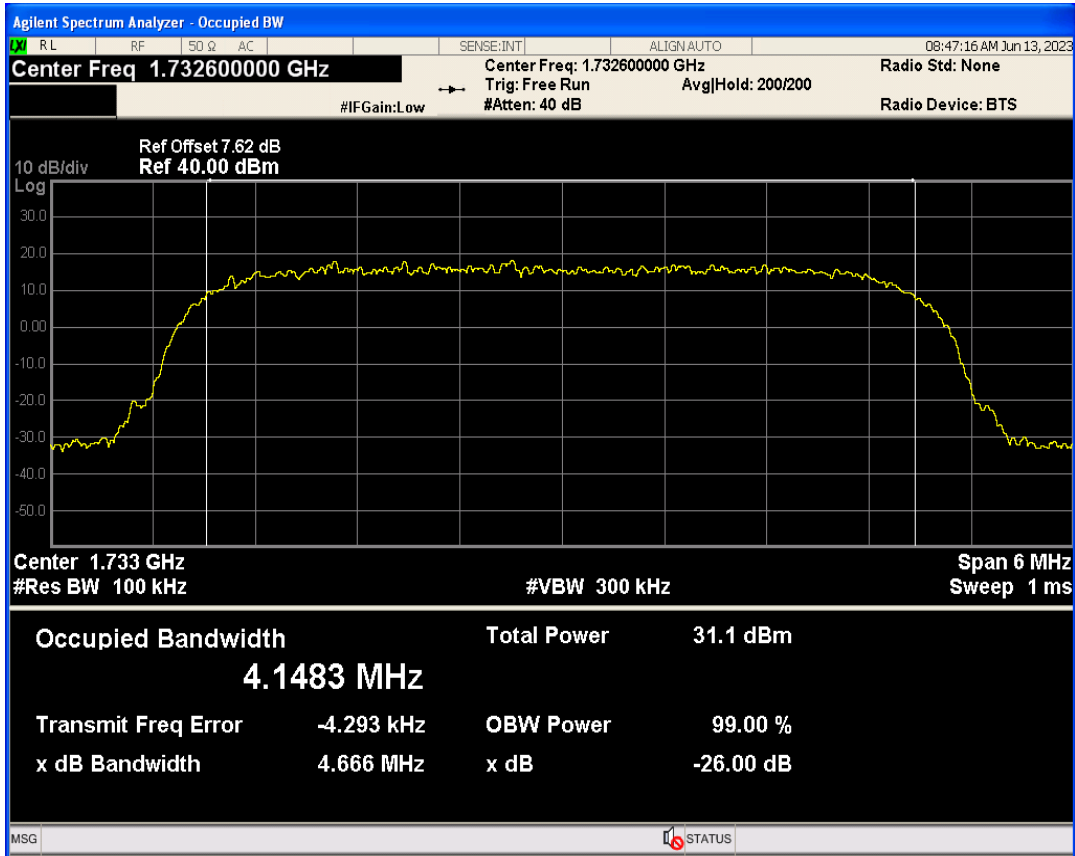

WCDMA Band2 Channel=9262

WCDMA Band2 Channel=9400

WCDMA Band2 Channel=9538

WCDMA Band4 Channel=1513

WCDMA Band5 Channel=4132

WCDMA Band5 Channel=4182

WCDMA Band5 Channel=4233

05 Band edge