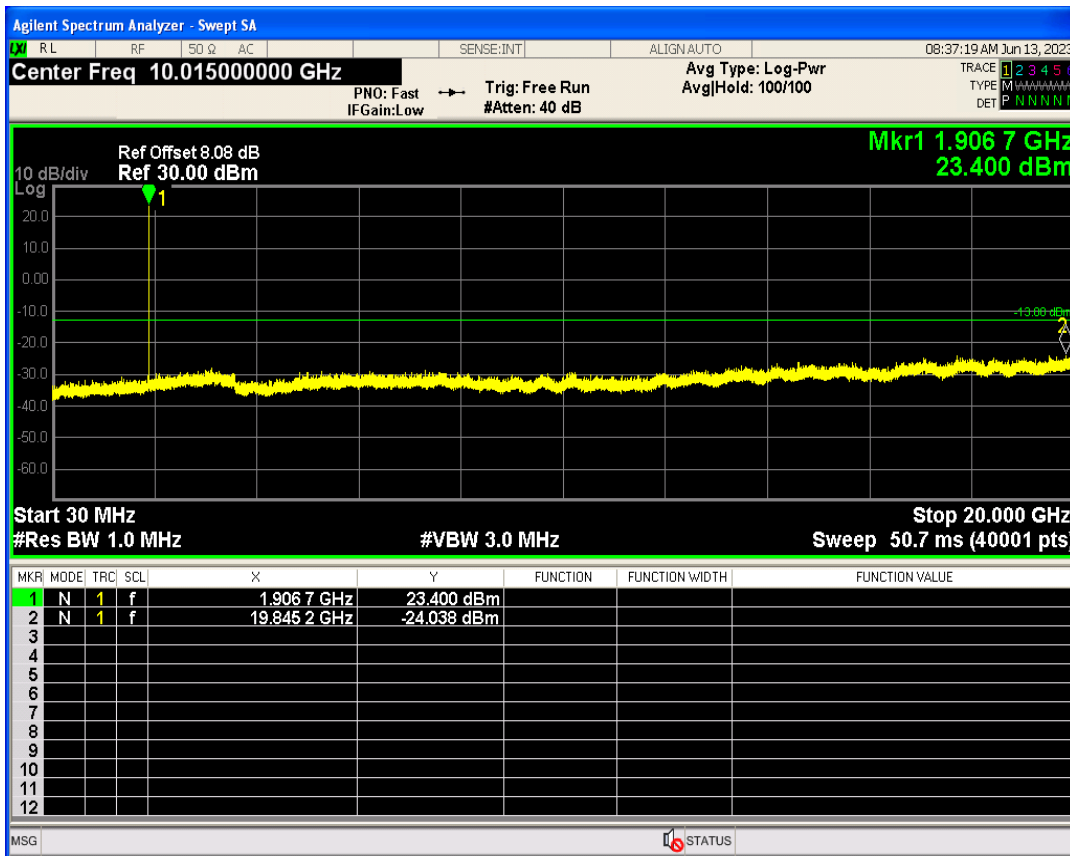

WCDMA Band2 Channel=9262

WCDMA Band2 Channel=9538

WCDMA Band4 Channel=1312

WCDMA Band4 Channel=1513

WCDMA Band5 Channel=4132

WCDMA Band5 Channel=4233

06 Out-of-band emissions

Band	Channel	Frequency (MHz)	Spur Freq (MHz)	Spur Level (dBm)	Limit (dBm)	Verdict
WCDMA Band2	9262	1852.4	19848.23	-24.05	-13	PASS
WCDMA Band2	9400	1880	19992.01	-23.29	-13	PASS
WCDMA Band2	9538	1907.6	19845.23	-24.03	-13	PASS
WCDMA Band4	1312	1712.4	19750.87	-23.89	-13	PASS
WCDMA Band4	1413	1732.6	19908.64	-23.94	-13	PASS
WCDMA Band4	1513	1752.6	19931.60	-23.80	-13	PASS
WCDMA Band5	4132	826.4	3153.10	-29.82	-13	PASS
WCDMA Band5	4182	836.4	3120.70	-29.88	-13	PASS
WCDMA Band5	4233	846.6	7570.06	-30.27	-13	PASS

WCDMA Band2 Channel=9262

WCDMA Band2 Channel=9400

WCDMA Band2 Channel=9538

WCDMA Band4 Channel=1413

WCDMA Band4 Channel=1312

WCDMA Band4 Channel=1513

WCDMA Band5 Channel=4132

WCDMA Band5 Channel=4182