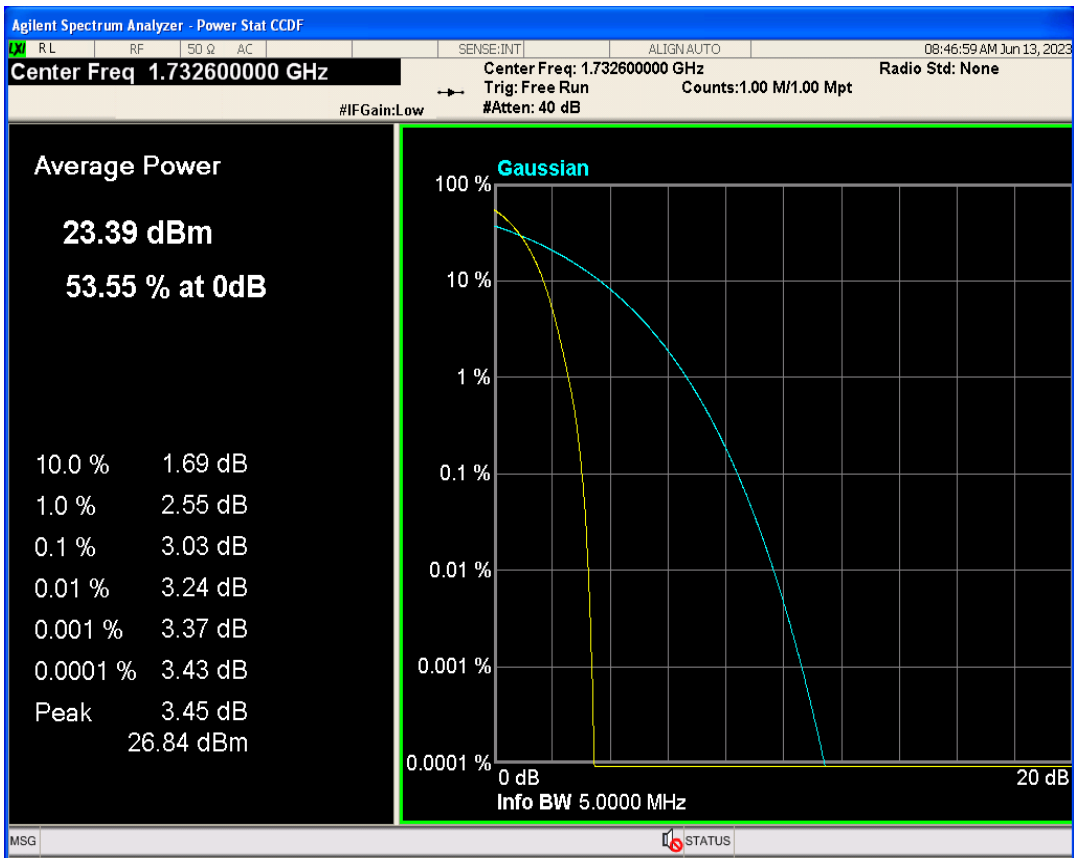

WCDMA Band2 Channel=9262

WCDMA Band2 Channel=9400

WCDMA Band2 Channel=9538

WCDMA Band4 Channel=1413

WCDMA Band4 Channel=1312

WCDMA Band4 Channel=1513

WCDMA Band5 Channel=4132

04 Occupied bandwidth