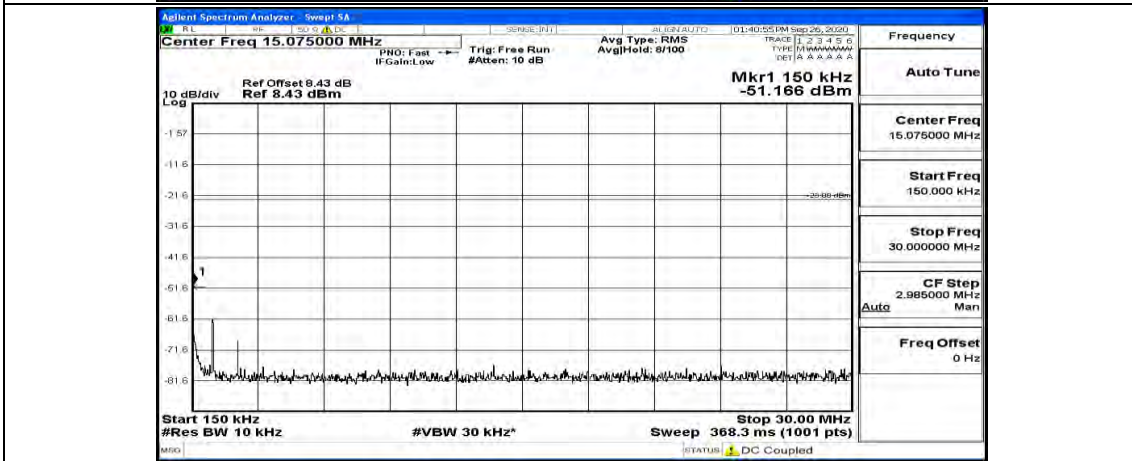

Channel Bandwidth: 10 MHz

Channel Bandwidth: 10 MHz_LCH_QPSK_1RB#49

Channel Bandwidth: 10 MHz_MCH_QPSK_1RB#0

Channel Bandwidth: 10 MHz_MCH_QPSK_1RB#24

Channel Bandwidth: 10 MHz_MCH_QPSK_1RB#49

Channel Bandwidth: 10 MHz_HCH_QPSK_1RB#0