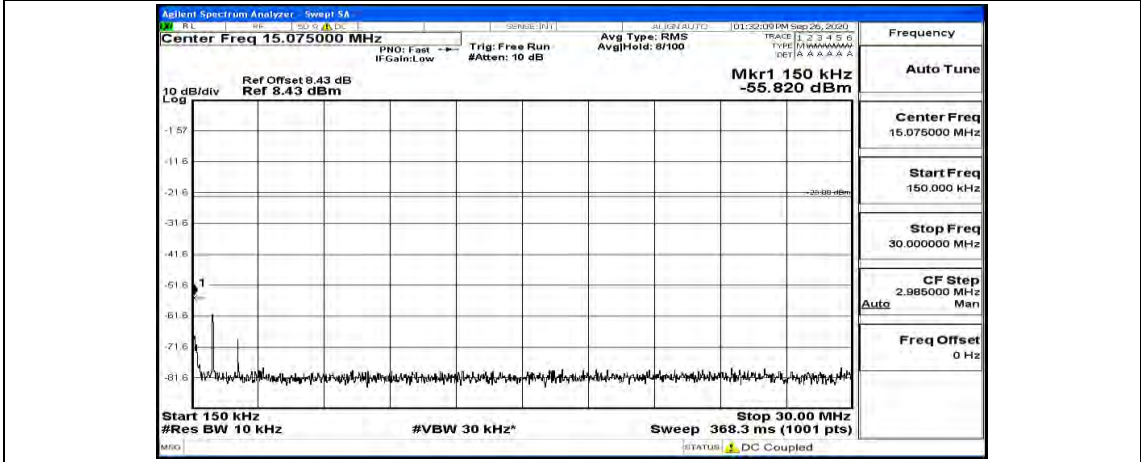

(Channel Bandwidth: 3 MHz)_HCH_QPSK_1RB#0

(Channel Bandwidth: 3 MHz)_HCH_QPSK_1RB#7

(Channel Bandwidth: 3 MHz)_HCH_QPSK_1RB#14

(Channel Bandwidth: 3 MHz)_LCH_16QAM_1RB#0

(Channel Bandwidth: 3 MHz)_LCH_16QAM_1RB#7