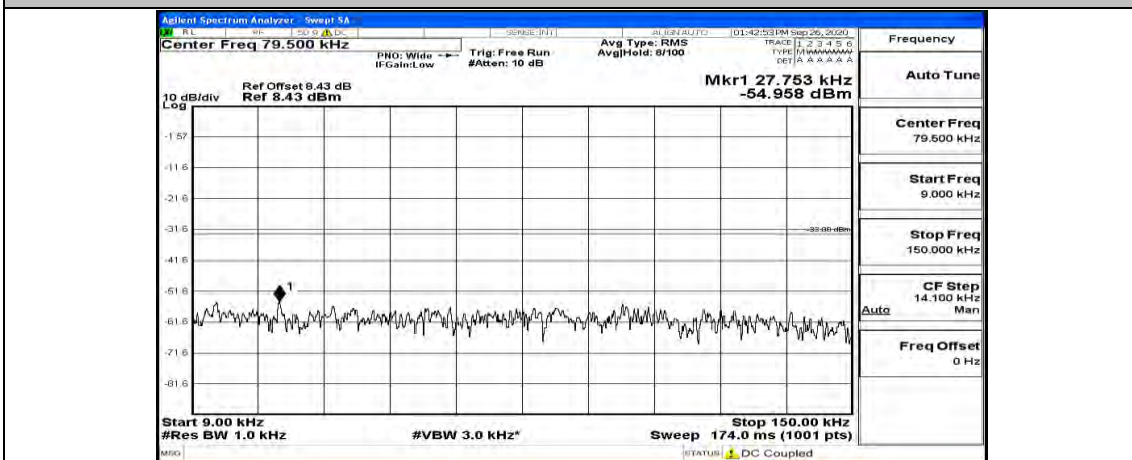

Channel Bandwidth: 10 MHz_HCH_16QAM_1RB#49