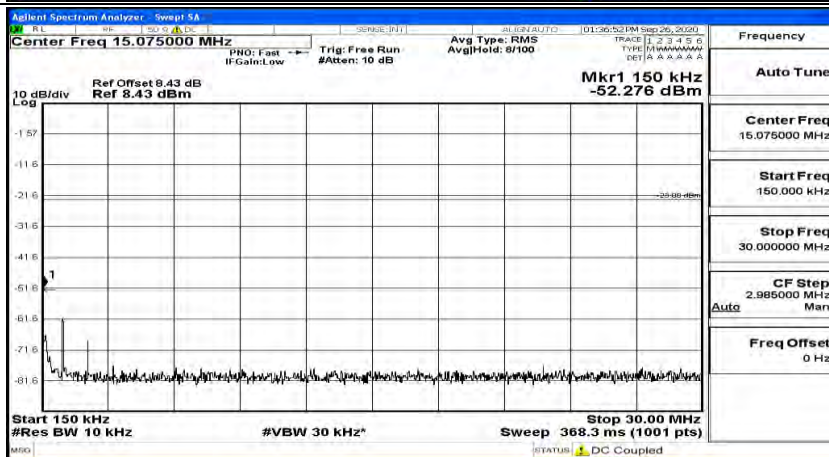

(Channel Bandwidth: 5 MHz) MCH_QPSK_1RB#12