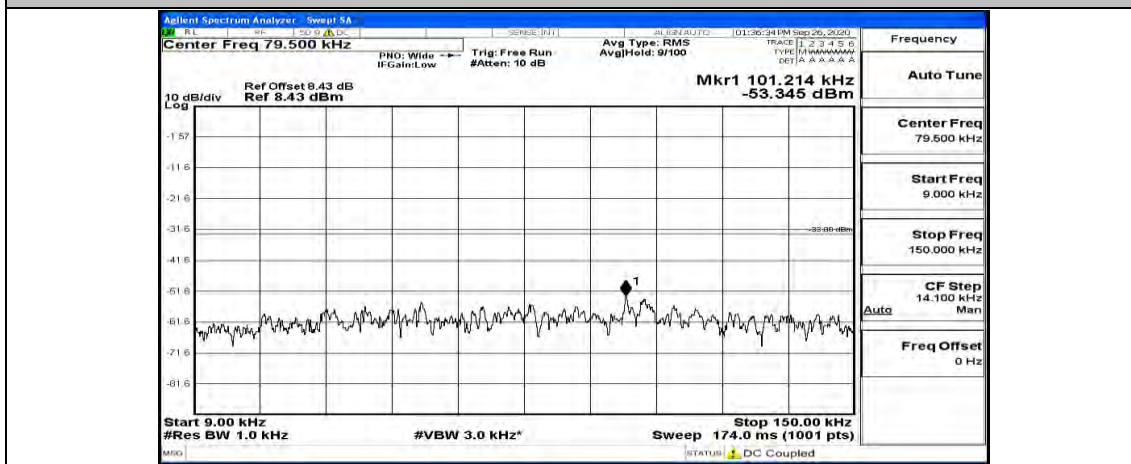

(Channel Bandwidth: 5 MHz)_MCH_QPSK_1RB#0