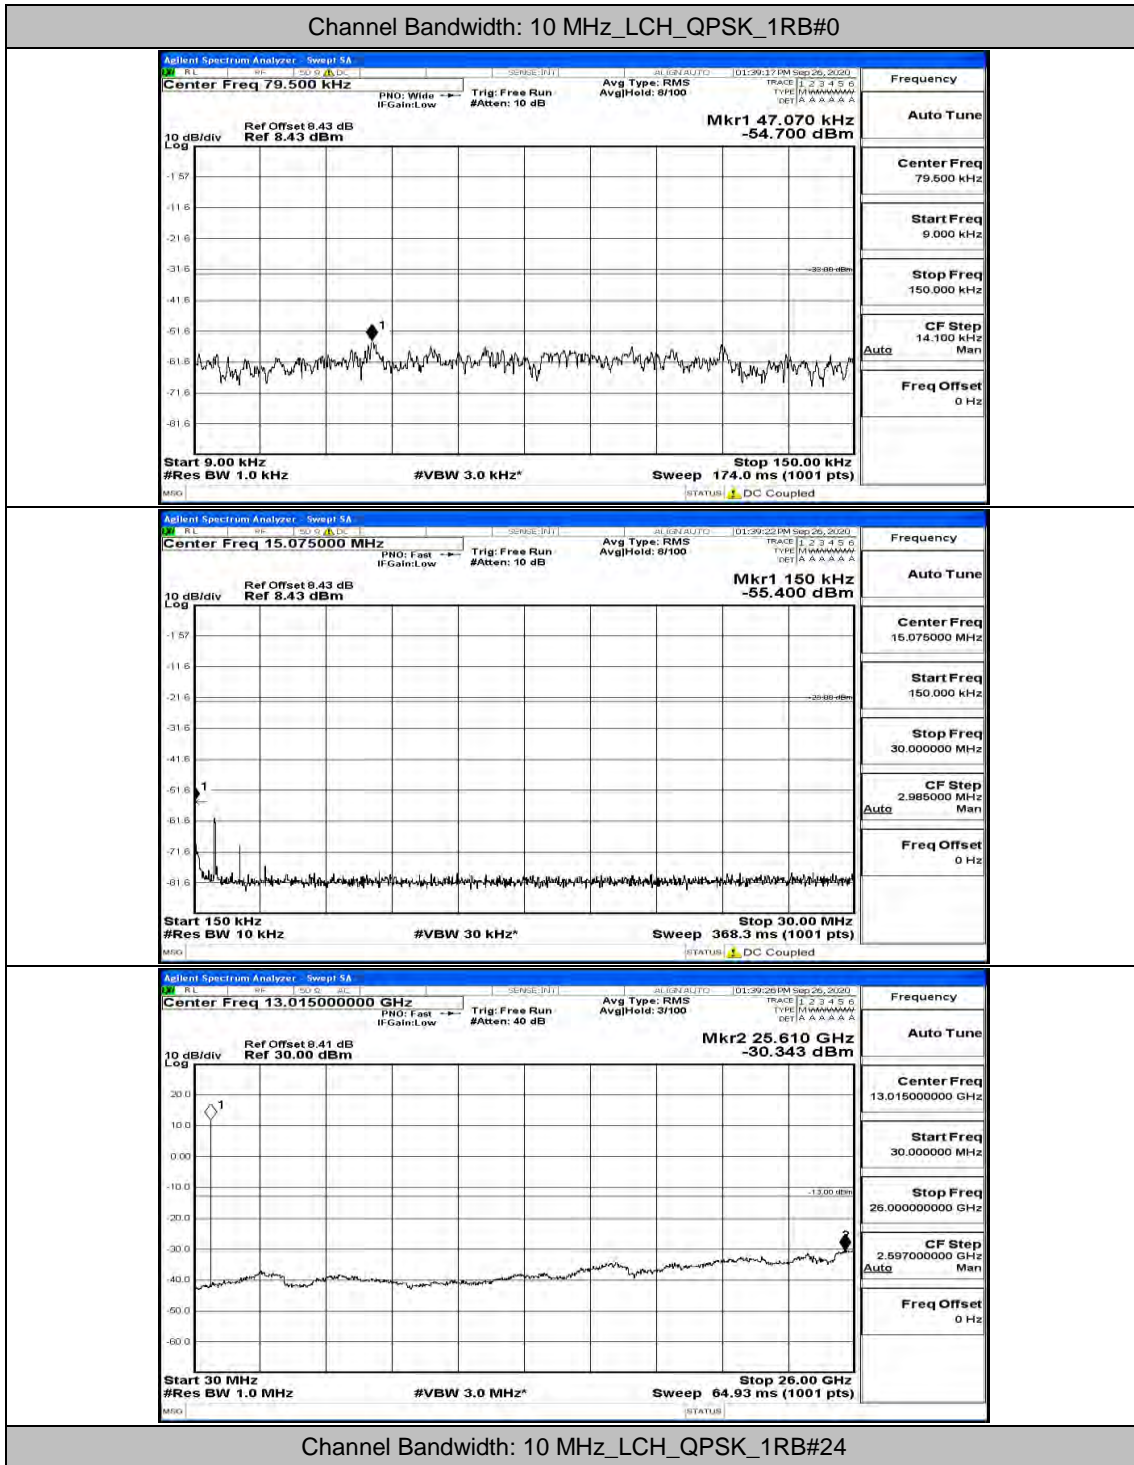

Channel Bandwidth: 10 MHz