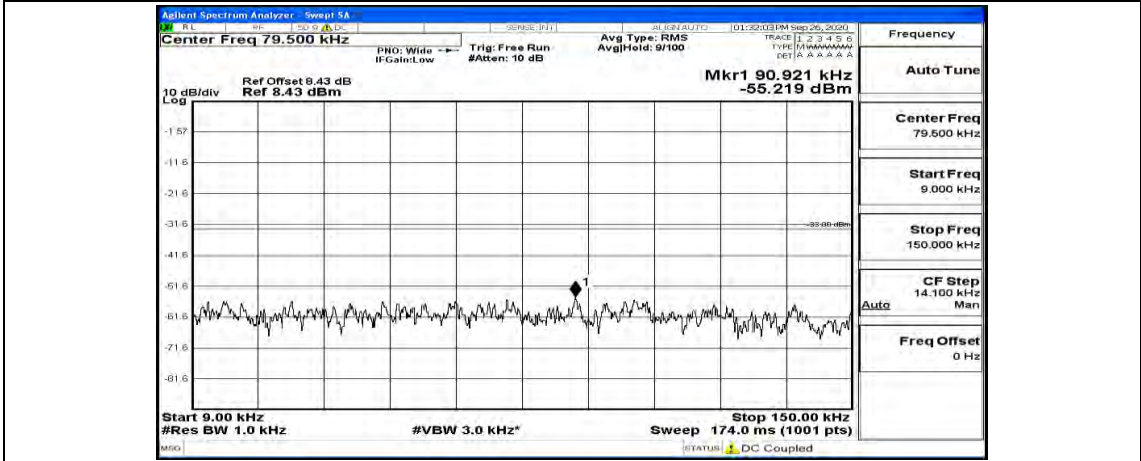

(Channel Bandwidth: 3 MHz)_HCH_QPSK_1RB#0

(Channel Bandwidth: 3 MHz)_HCH_QPSK_1RB#7

(Channel Bandwidth: 3 MHz)_HCH_QPSK_1RB#14

(Channel Bandwidth: 3 MHz)_LCH_16QAM_1RB#0

(Channel Bandwidth: 3 MHz)_LCH_16QAM_1RB#7