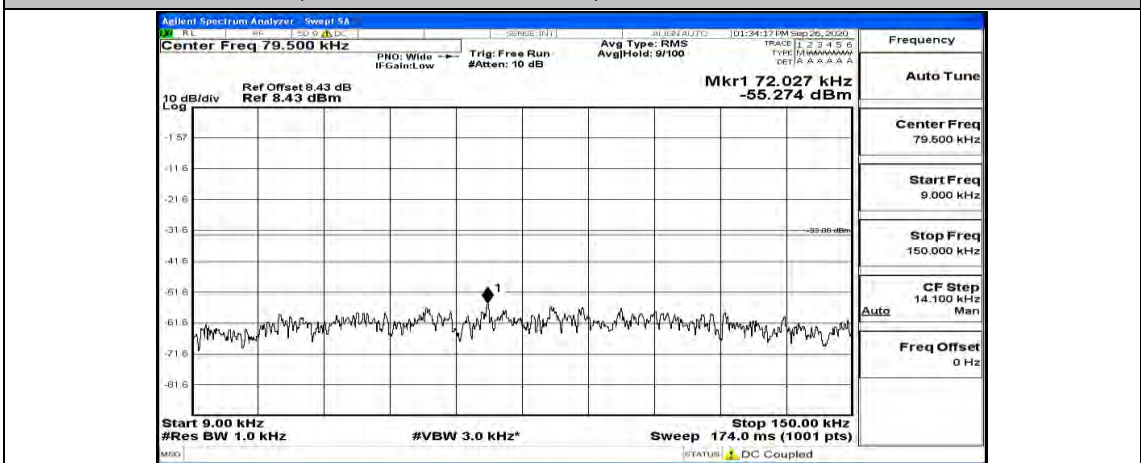

(Channel Bandwidth: 3 MHz)_HCH_QPSK_1RB#0

(Channel Bandwidth: 3 MHz)_HCH_QPSK_1RB#7

(Channel Bandwidth: 3 MHz)_HCH_QPSK_1RB#14

(Channel Bandwidth: 3 MHz)_LCH_16QAM_1RB#0

(Channel Bandwidth: 3 MHz)_LCH_16QAM_1RB#7