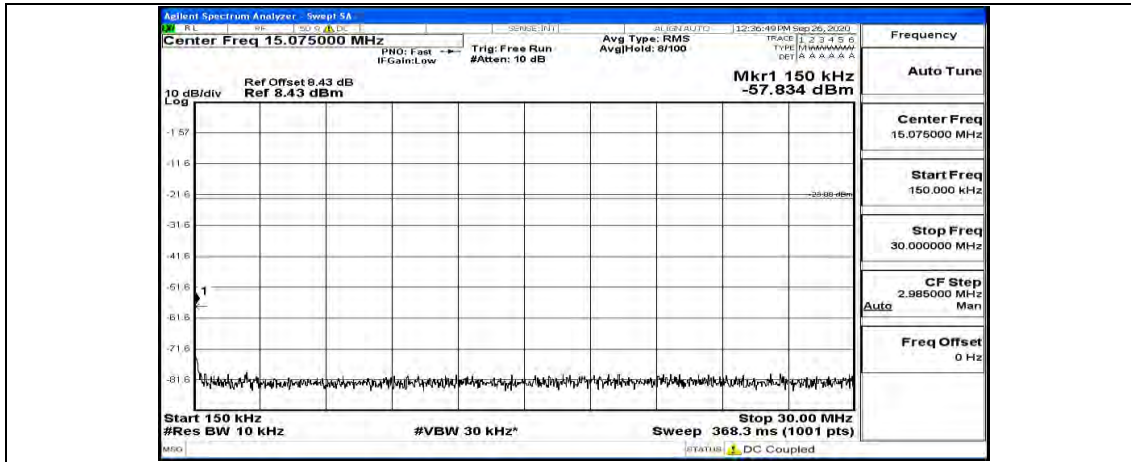

(Channel Bandwidth: 3 MHz)_HCH_QPSK_1RB#7

(Channel Bandwidth: 3 MHz)_HCH_QPSK_1RB#14

(Channel Bandwidth: 3 MHz)_LCH_16QAM_1RB#0

(Channel Bandwidth: 3 MHz)_LCH_16QAM_1RB#7

(Channel Bandwidth: 3 MHz) LCH_16QAM_1RB#14