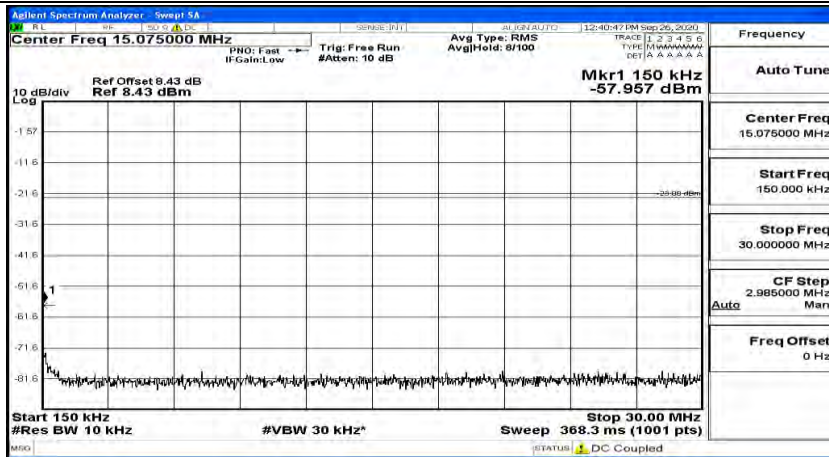

(Channel Bandwidth: 5 MHz)_LCH_16QAM_1RB#12