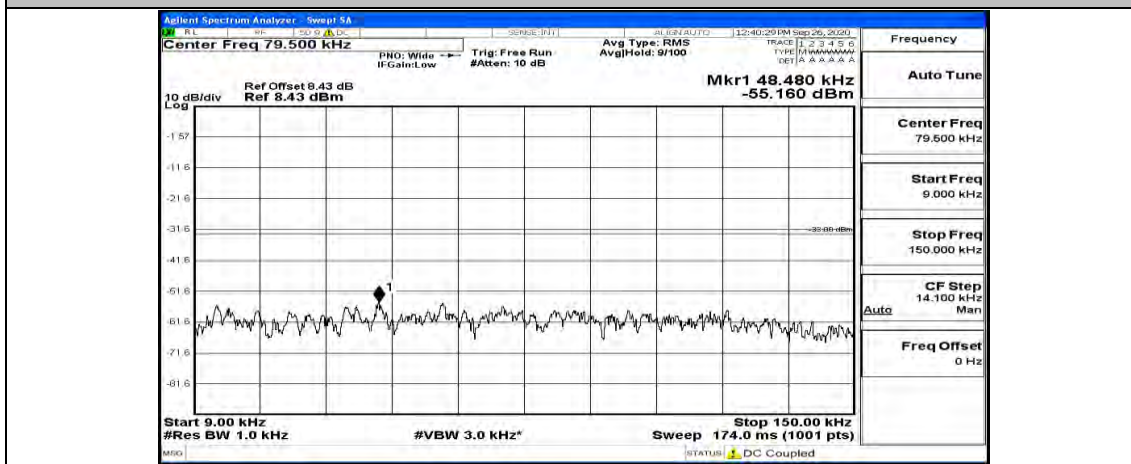

(Channel Bandwidth: 5 MHz)_LCH_16QAM_1RB#0