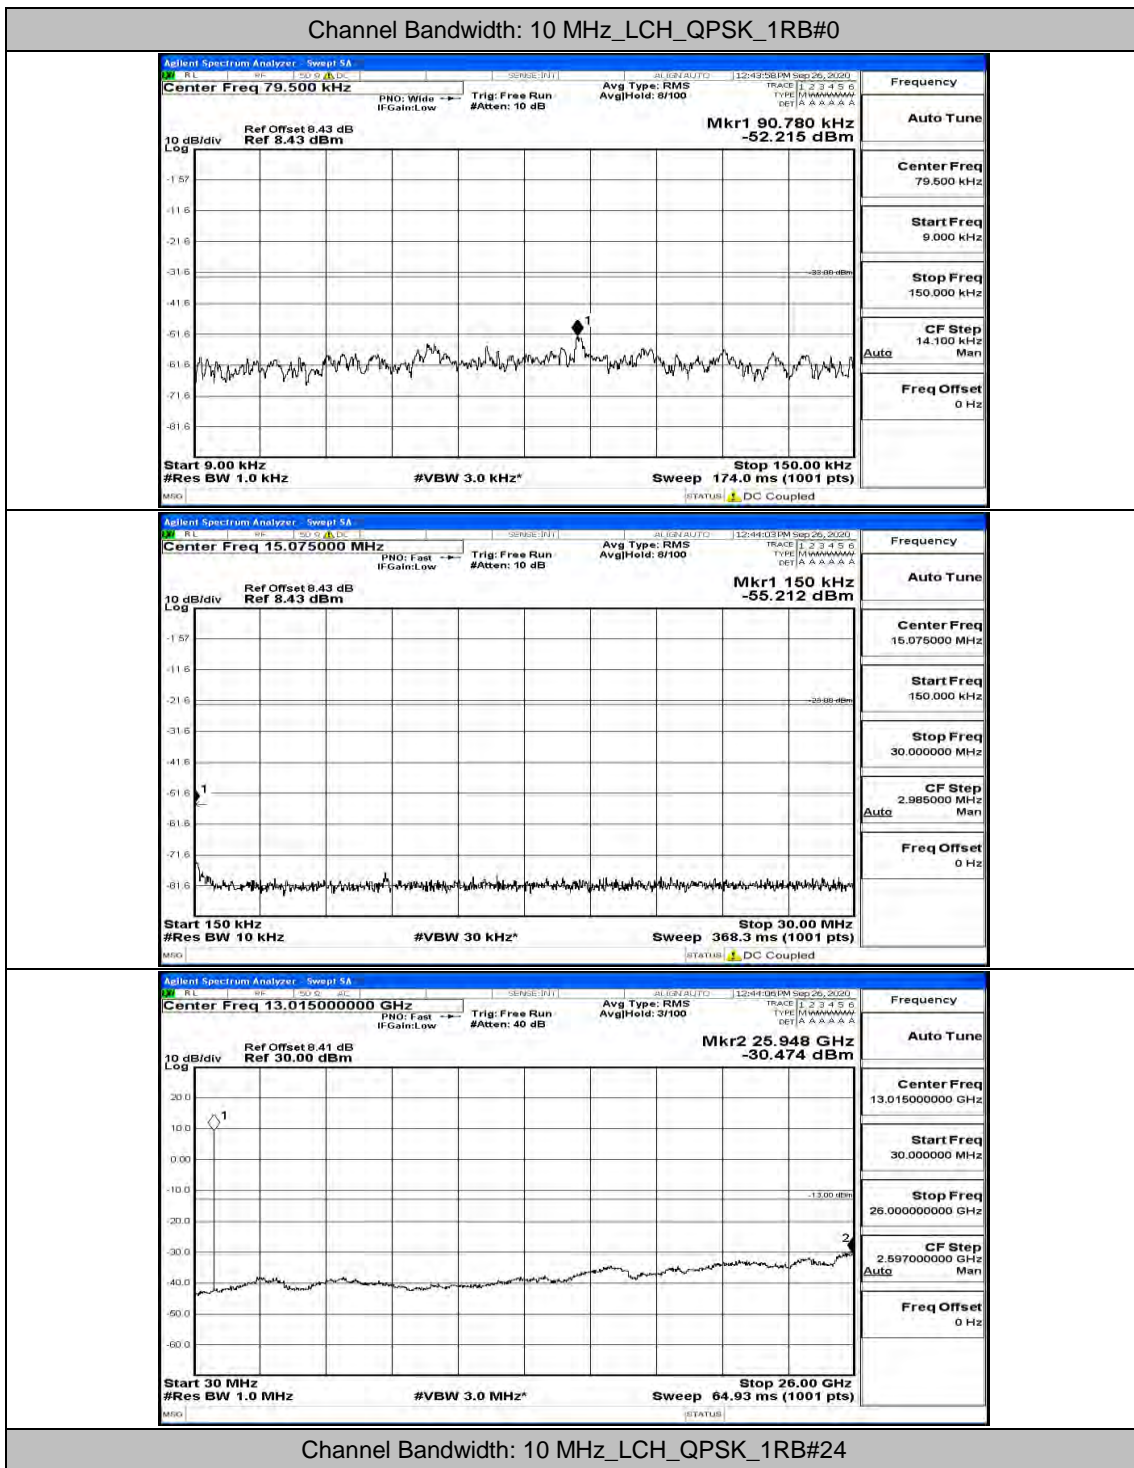

(Channel Bandwidth: 5 MHz)_MCH_16QAM_1RB#24

(Channel Bandwidth: 5 MHz)_HCH_16QAM_1RB#0

(Channel Bandwidth: 5 MHz)_HCH_16QAM_1RB#12

(Channel Bandwidth: 5 MHz)_HCH_16QAM_1RB#24

Channel Bandwidth: 10 MHz

Channel Bandwidth: 10 MHz_LCH_QPSK_1RB#49