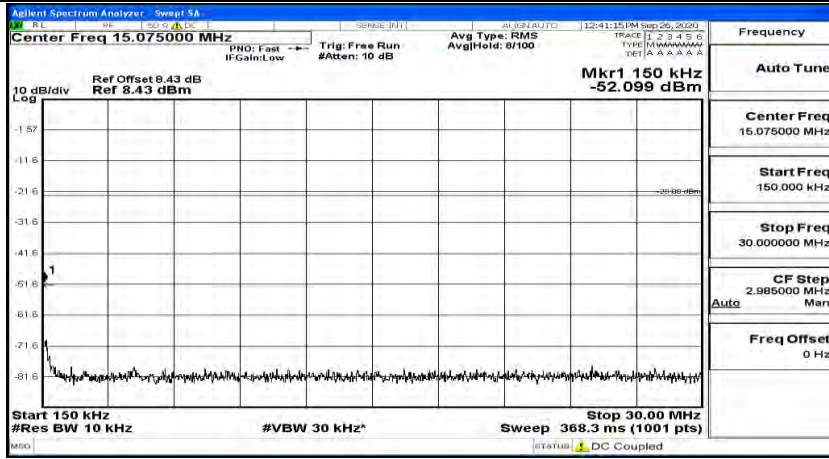

(Channel Bandwidth: 3 MHz)_HCH_16QAM_1RB#14

Channel Bandwidth: 5 MHz

(Channel Bandwidth: 5 MHz)_LCH_QPSK_1RB#0

(Channel Bandwidth: 5 MHz)_LCH_QPSK_1RB#12

(Channel Bandwidth: 5 MHz)_LCH_QPSK_1RB#24

(Channel Bandwidth: 5 MHz)_MCH_QPSK_1RB#0