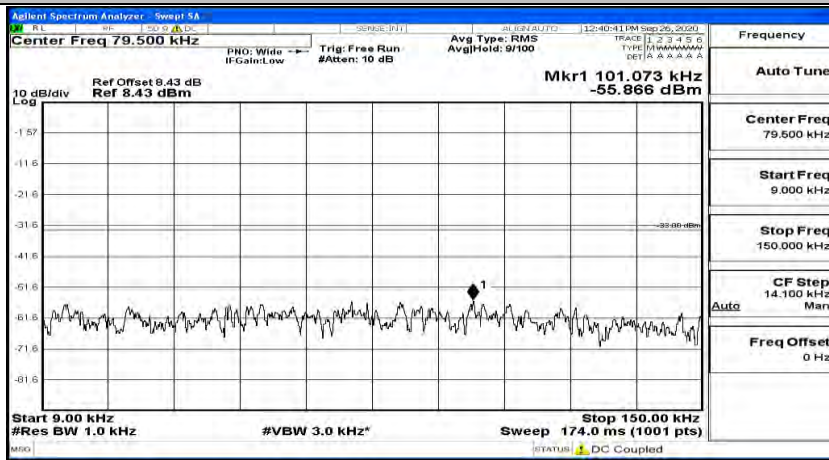

(Channel Bandwidth: 5 MHz)_LCH_16QAM_1RB#12