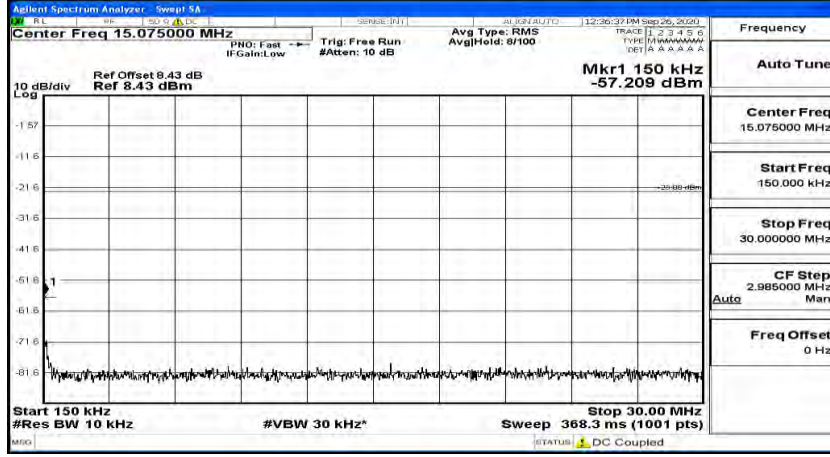

(Channel Bandwidth: 3 MHz)_HCH_QPSK_1RB#7

(Channel Bandwidth: 3 MHz)_HCH_QPSK_1RB#14

(Channel Bandwidth: 3 MHz)_LCH_16QAM_1RB#0

(Channel Bandwidth: 3 MHz)_LCH_16QAM_1RB#7

(Channel Bandwidth: 3 MHz) LCH_16QAM_1RB#14