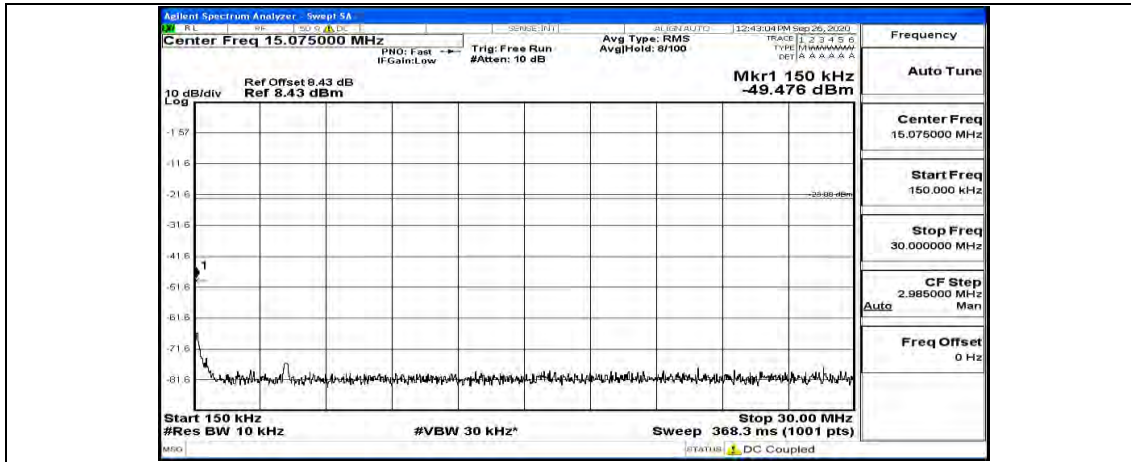

(Channel Bandwidth: 5 MHz) MCH_QPSK_1RB#12

(Channel Bandwidth: 5 MHz) MCH_QPSK_1RB#24

(Channel Bandwidth: 5 MHz)_HCH_QPSK_1RB#0

(Channel Bandwidth: 5 MHz)_HCH_QPSK_1RB#12

(Channel Bandwidth: 5 MHz)_HCH_QPSK_1RB#24