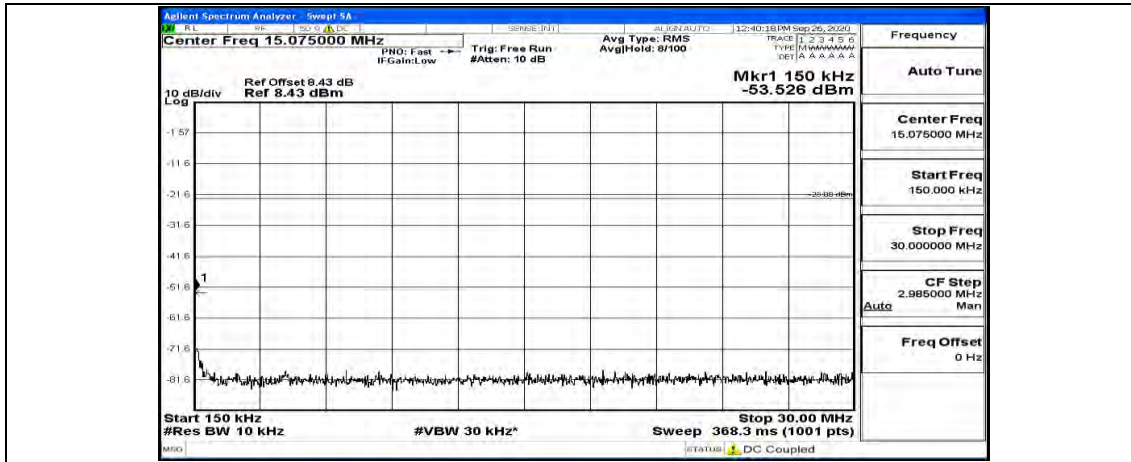

(Channel Bandwidth: 3 MHz)_HCH_16QAM_1RB#14

Channel Bandwidth: 5 MHz

(Channel Bandwidth: 5 MHz)_LCH_QPSK_1RB#0

(Channel Bandwidth: 5 MHz)_LCH_QPSK_1RB#12

(Channel Bandwidth: 5 MHz)_LCH_QPSK_1RB#24

(Channel Bandwidth: 5 MHz)_MCH_QPSK_1RB#0