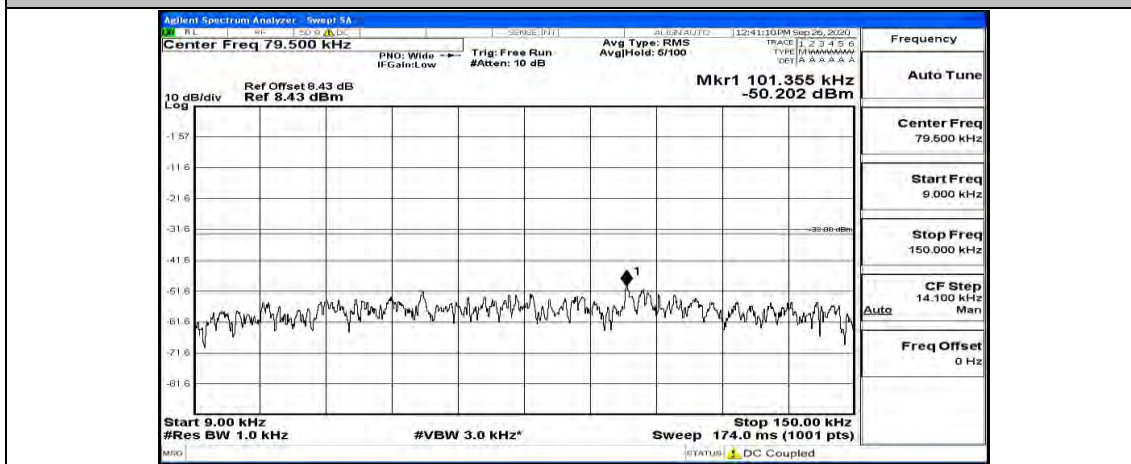

(Channel Bandwidth: 3 MHz)_HCH_16QAM_1RB#14

Channel Bandwidth: 5 MHz

(Channel Bandwidth: 5 MHz)_LCH_QPSK_1RB#0

(Channel Bandwidth: 5 MHz)_LCH_QPSK_1RB#12

(Channel Bandwidth: 5 MHz)_LCH_QPSK_1RB#24

(Channel Bandwidth: 5 MHz)_MCH_QPSK_1RB#0