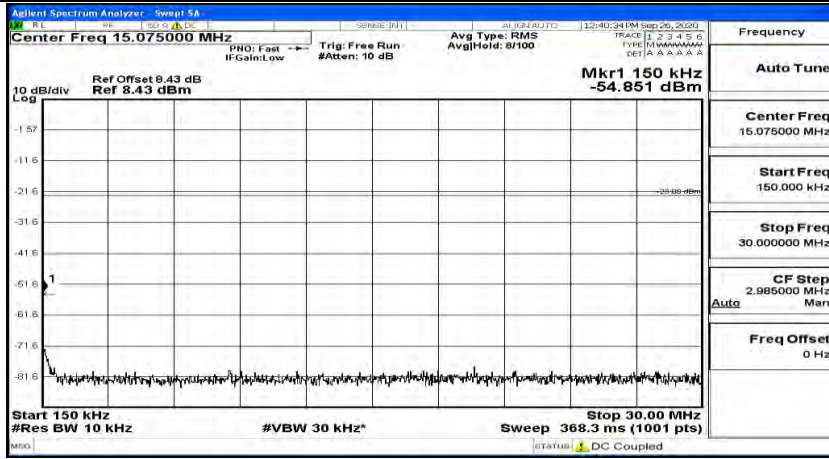

(Channel Bandwidth: 5 MHz)_LCH_16QAM_1RB#12