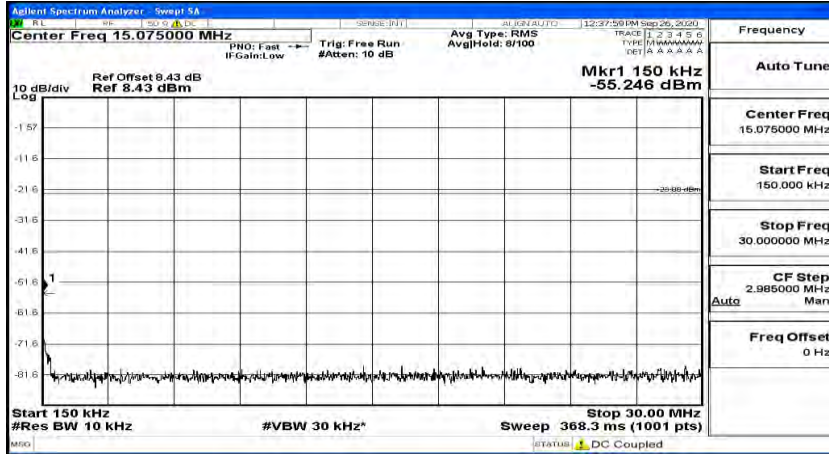

(Channel Bandwidth: 3 MHz)_MCH_16QAM_1RB#14