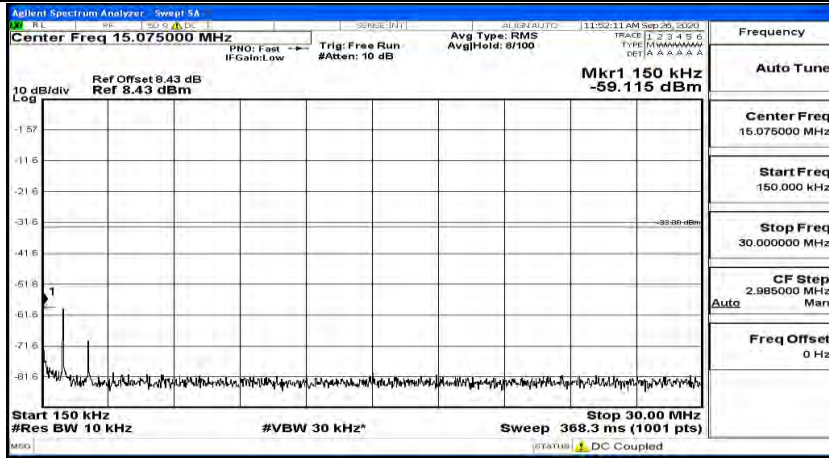

(Channel Bandwidth:15 MHz) _HCH_QPSK_1RB#74