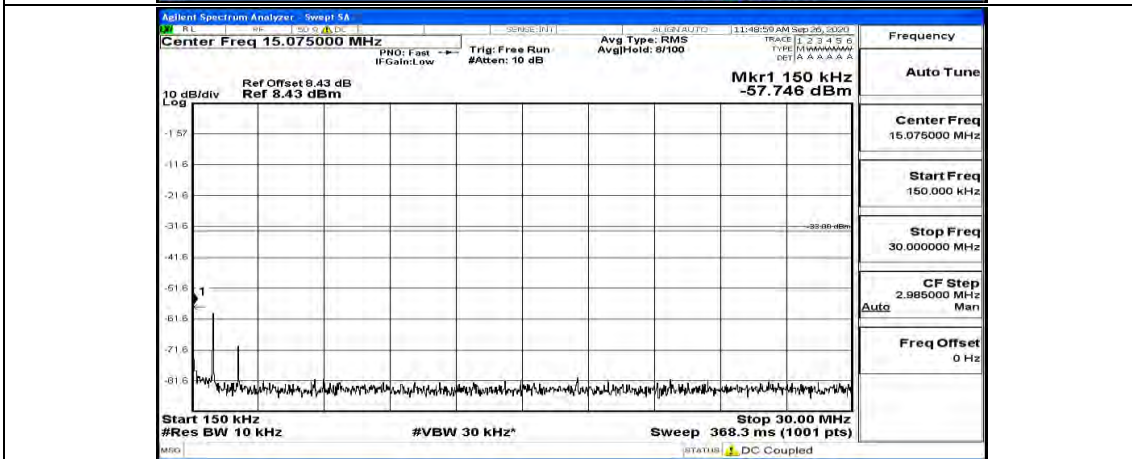

Channel Bandwidth: 10 MHz_MCH_16QAM_1RB#49

Channel Bandwidth: 10 MHz_HCH_16QAM_1RB#0

Channel Bandwidth: 10 MHz_HCH_16QAM_1RB#24

Channel Bandwidth: 10 MHz_HCH_16QAM_1RB#49

Channel Bandwidth: 15 MHz

(Channel Bandwidth:15 MHz)_LCH_QPSK_1RB#0