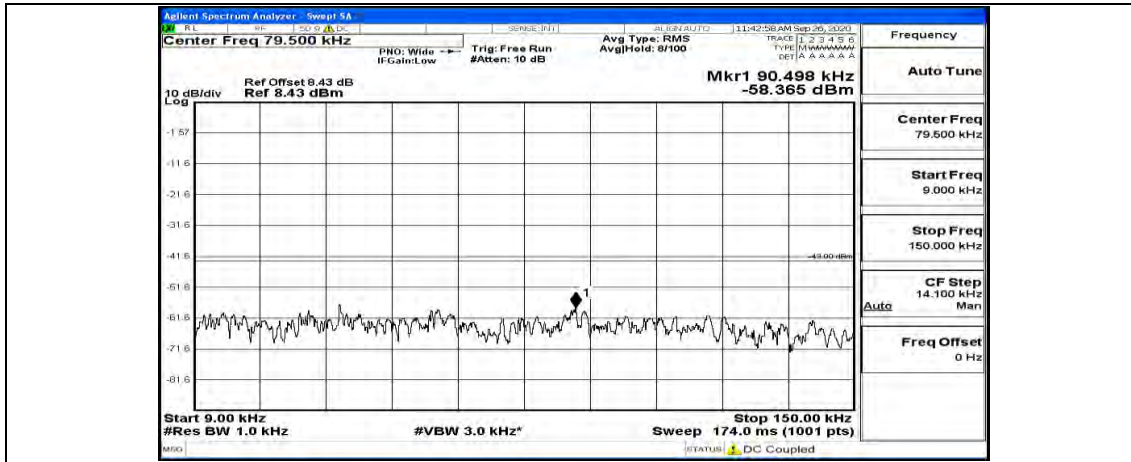

(Channel Bandwidth: 5 MHz)_MCH_16QAM_1RB#12