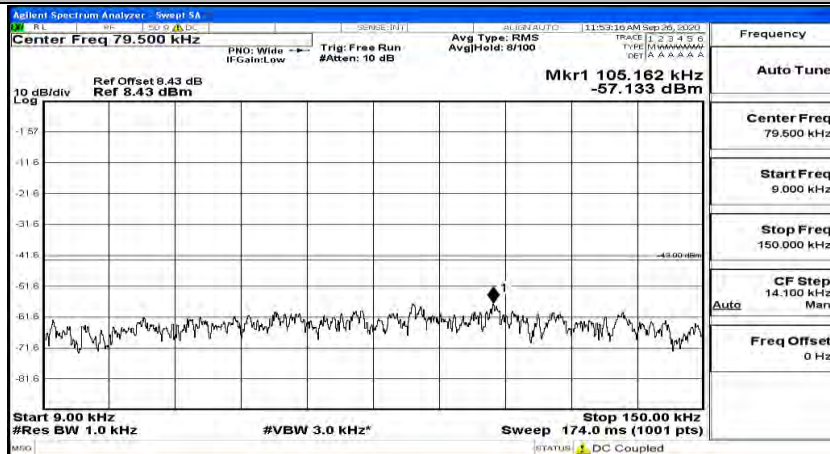

(Channel Bandwidth:15 MHz)_HCH_16QAM_1RB#37

(Channel Bandwidth:15 MHz)_HCH_16QAM_1RB#74

Channel Bandwidth: 20 MHz

(Channel Bandwidth:20 MHz)_LCH_QPSK_1RB#0

(Channel Bandwidth:20 MHz)_LCH_QPSK_1RB#49

(Channel Bandwidth:20 MHz)_LCH_QPSK_1RB#99