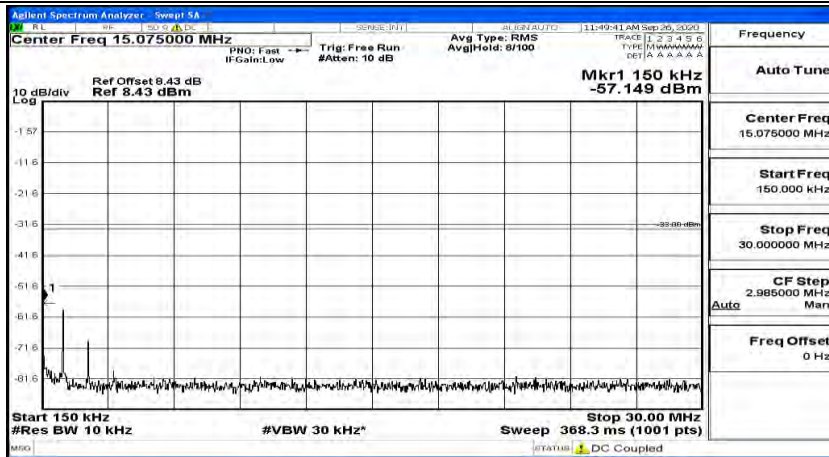

(Channel Bandwidth: 15 MHz)_LCH_QPSK_1RB#74