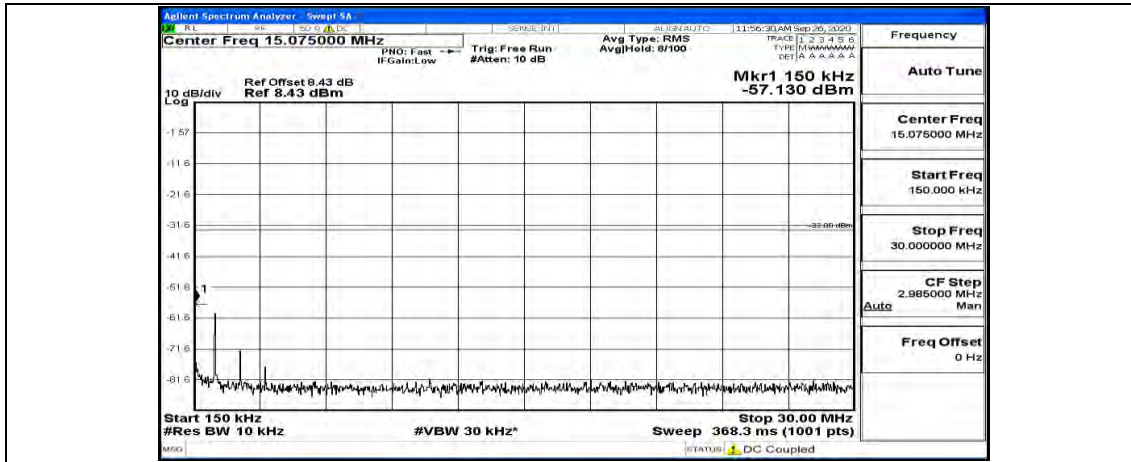

(Channel Bandwidth:20 MHz)_LCH_16QAM_1RB#0