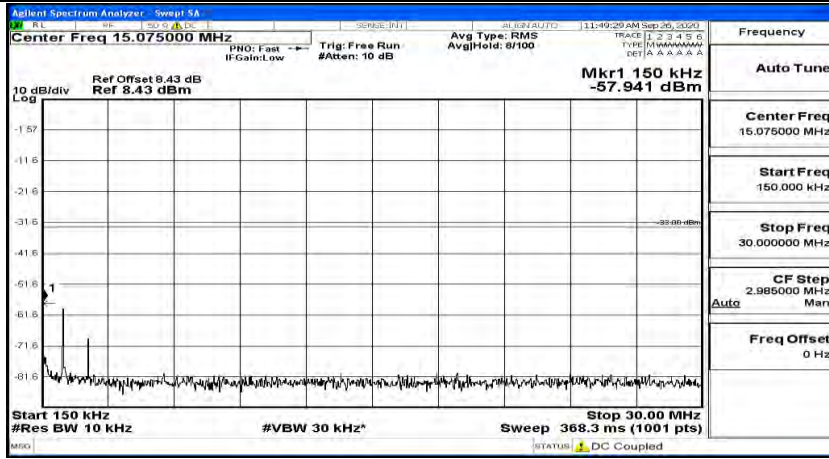

(Channel Bandwidth: 15 MHz)_LCH_QPSK_1RB#74