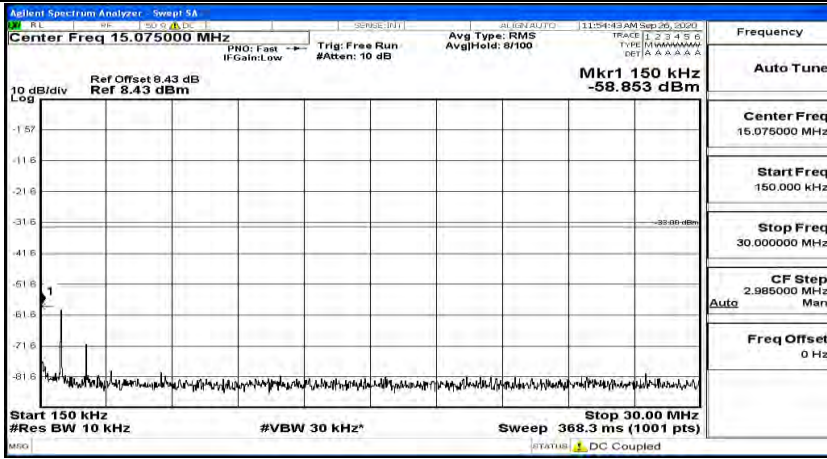

(Channel Bandwidth:20 MHz)_MCH_QPSK_1RB#49