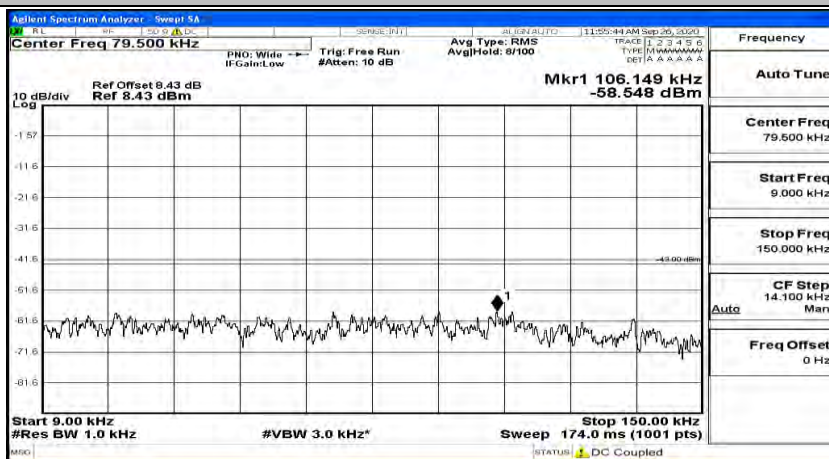

(Channel Bandwidth:20 MHz)_MCH_16QAM_1RB#99