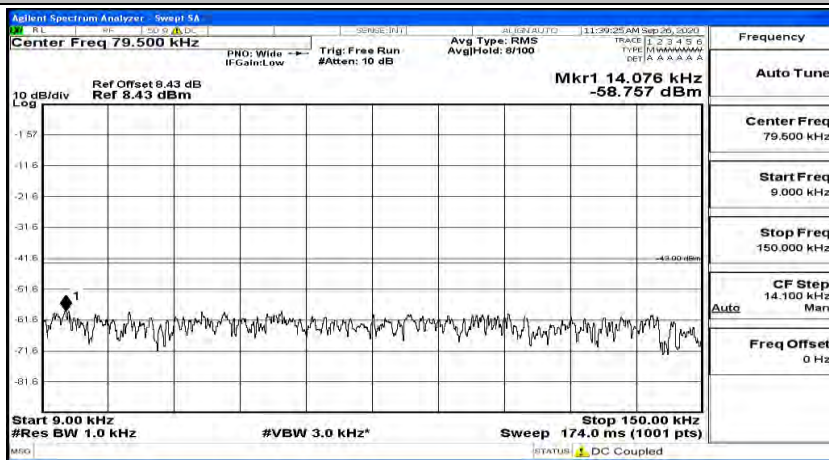

(Channel Bandwidth: 3 MHz)_HCH_16QAM_1RB#0

(Channel Bandwidth: 3 MHz)_HCH_16QAM_1RB#7

(Channel Bandwidth: 3 MHz)_HCH_16QAM_1RB#14

Channel Bandwidth: 5 MHz

(Channel Bandwidth: 5 MHz)_LCH_QPSK_1RB#0

(Channel Bandwidth: 5 MHz)_LCH_QPSK_1RB#12