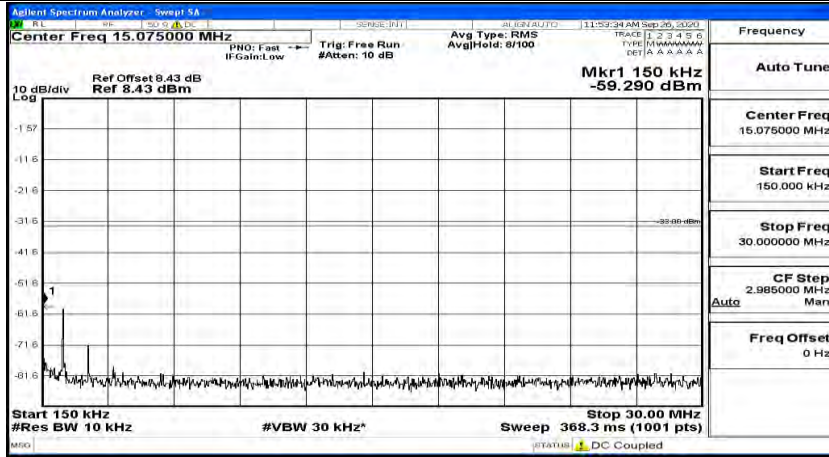

(Channel Bandwidth:15 MHz)_HCH_16QAM_1RB#37

(Channel Bandwidth:15 MHz)_HCH_16QAM_1RB#74

Channel Bandwidth: 20 MHz

(Channel Bandwidth:20 MHz)_LCH_QPSK_1RB#0

(Channel Bandwidth:20 MHz)_LCH_QPSK_1RB#49

(Channel Bandwidth:20 MHz)_LCH_QPSK_1RB#99