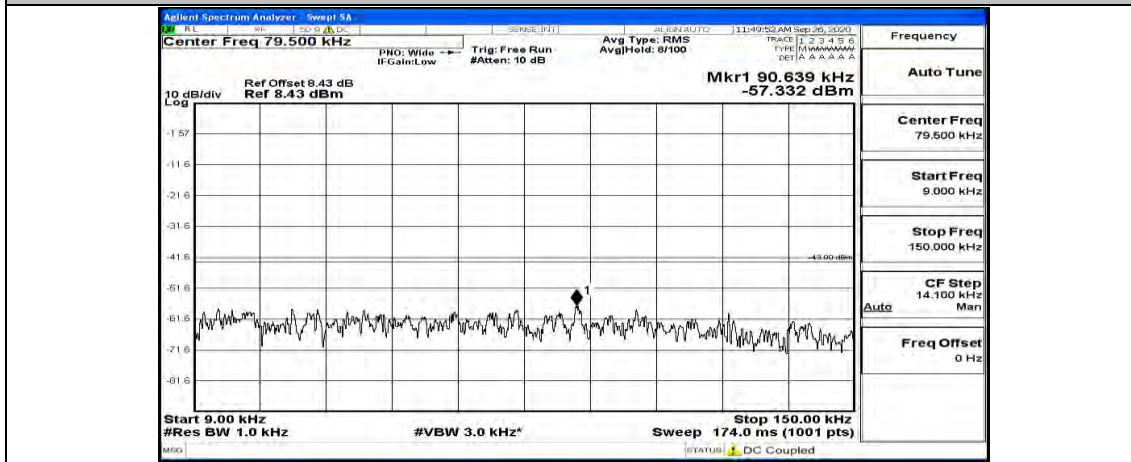

(Channel Bandwidth:15 MHz)_HCH_QPSK_1RB#0

(Channel Bandwidth:15 MHz)_HCH_QPSK_1RB#37

(Channel Bandwidth:15 MHz) _HCH_QPSK_1RB#74

(Channel Bandwidth:15 MHz)_LCH_16QAM_1RB#0

(Channel Bandwidth:15 MHz) LCH_16QAM_1RB#37