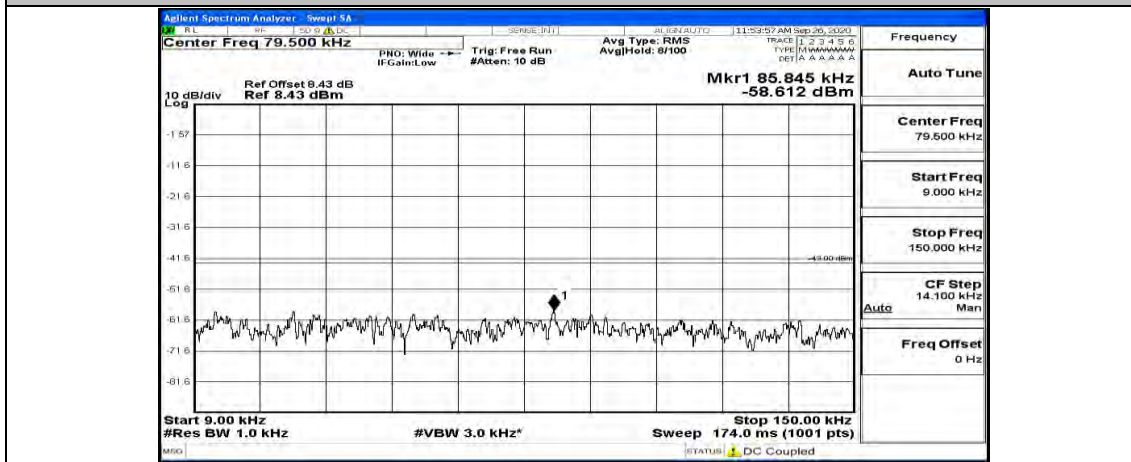

(Channel Bandwidth:20 MHz)_LCH_16QAM_1RB#0