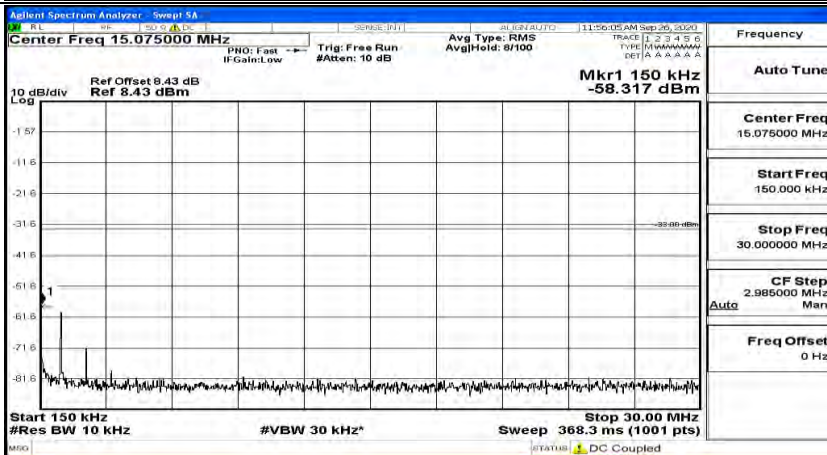

(Channel Bandwidth:20 MHz)_MCH_QPSK_1RB#0

(Channel Bandwidth:20 MHz)_MCH_QPSK_1RB#49

(Channel Bandwidth:20 MHz)_MCH_QPSK_1RB#99

(Channel Bandwidth:20 MHz)_HCH_QPSK_1RB#0

(Channel Bandwidth:20 MHz)_HCH_QPSK_1RB#49