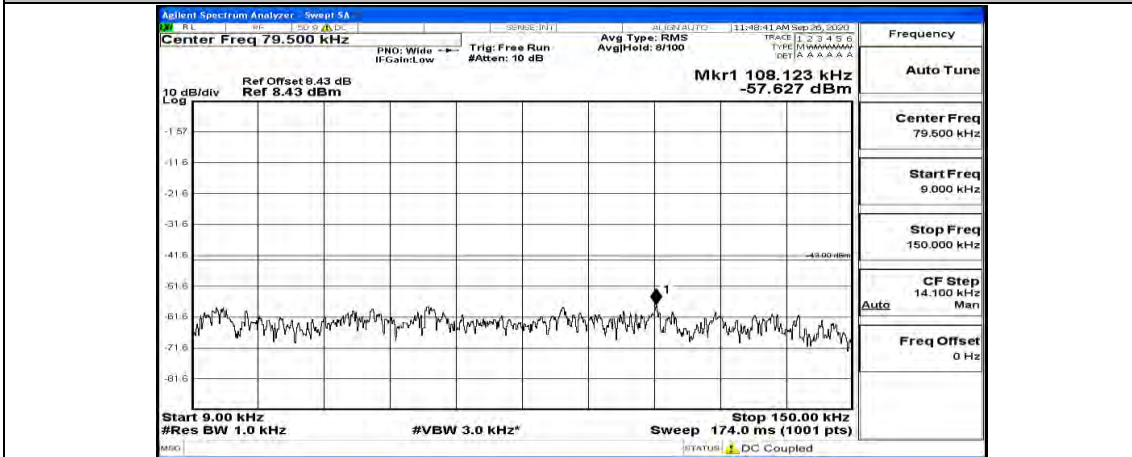

Channel Bandwidth: 10 MHz_MCH_16QAM_1RB#49

Channel Bandwidth: 10 MHz_HCH_16QAM_1RB#0

Channel Bandwidth: 10 MHz_HCH_16QAM_1RB#24

Channel Bandwidth: 10 MHz_HCH_16QAM_1RB#49

Channel Bandwidth: 15 MHz

(Channel Bandwidth:15 MHz)_LCH_QPSK_1RB#0