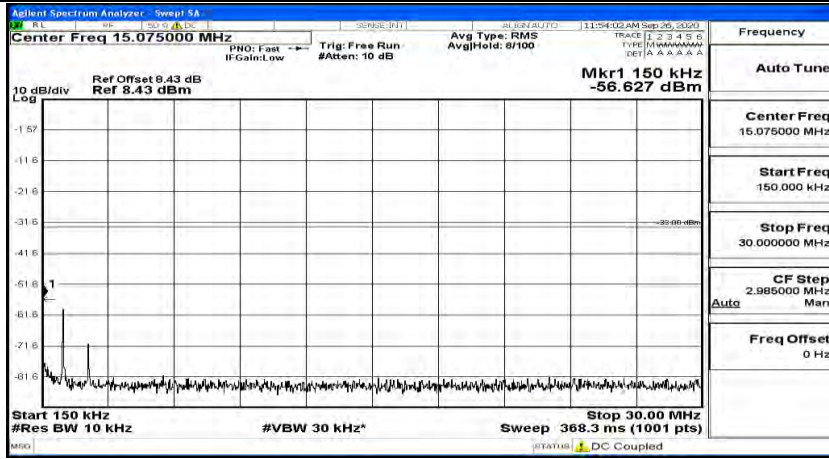

(Channel Bandwidth:20 MHz) LCH_16QAM_1RB#49