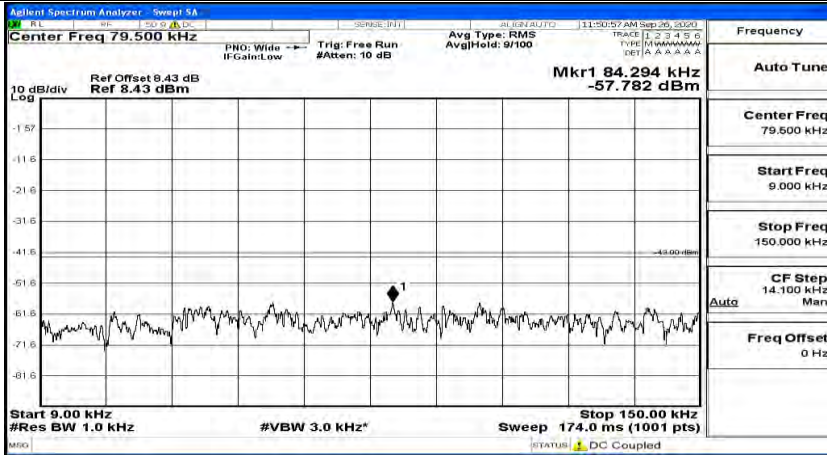

(Channel Bandwidth:15 MHz)_LCH_QPSK_1RB#37

(Channel Bandwidth: 15 MHz)_LCH_QPSK_1RB#74

(Channel Bandwidth:15 MHz)_MCH_QPSK_1RB#0

(Channel Bandwidth:15 MHz)_MCH_QPSK_1RB#37

(Channel Bandwidth:15 MHz)_MCH_QPSK_1RB#74