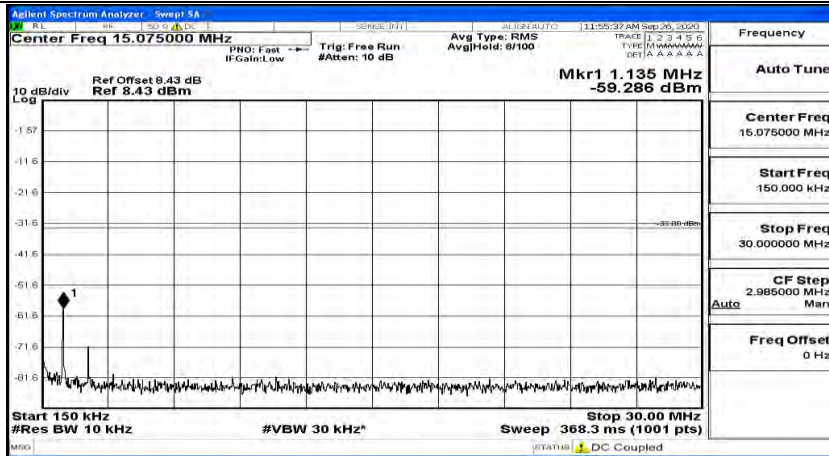

(Channel Bandwidth:20 MHz)_MCH_16QAM_1RB#99