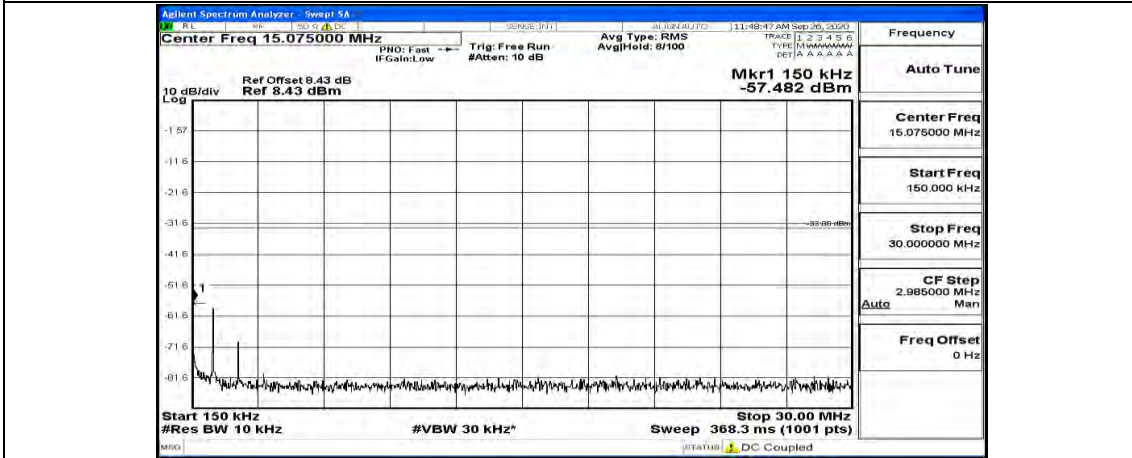

Channel Bandwidth: 10 MHz_MCH_16QAM_1RB#49

Channel Bandwidth: 10 MHz_HCH_16QAM_1RB#0

Channel Bandwidth: 10 MHz_HCH_16QAM_1RB#24

Channel Bandwidth: 10 MHz_HCH_16QAM_1RB#49

Channel Bandwidth: 15 MHz

(Channel Bandwidth:15 MHz)_LCH_QPSK_1RB#0