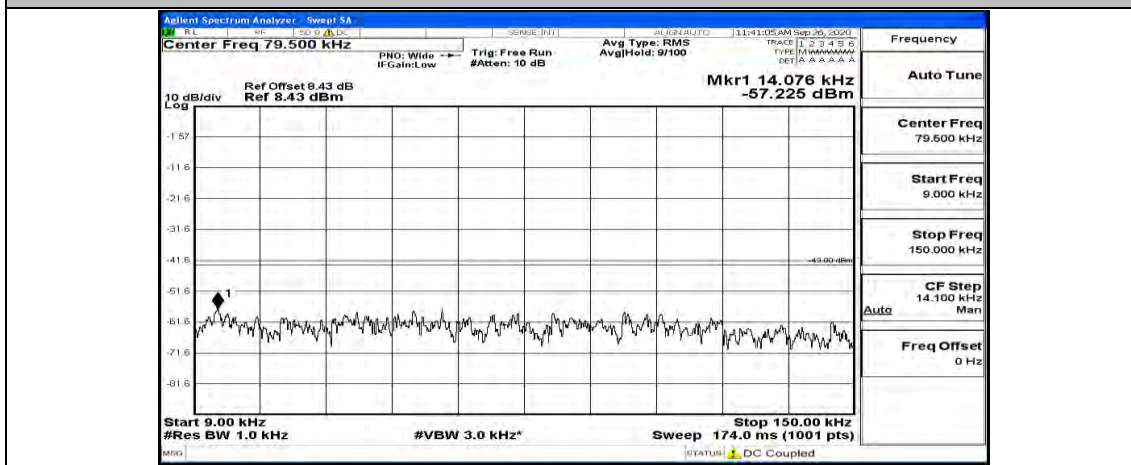

(Channel Bandwidth: 5 MHz)_HCH_QPSK_1RB#12

(Channel Bandwidth: 5 MHz)_HCH_QPSK_1RB#24

(Channel Bandwidth: 5 MHz)_LCH_16QAM_1RB#0

(Channel Bandwidth: 5 MHz) LCH_16QAM_1RB#12

(Channel Bandwidth: 5 MHz)_LCH_16QAM_1RB#24