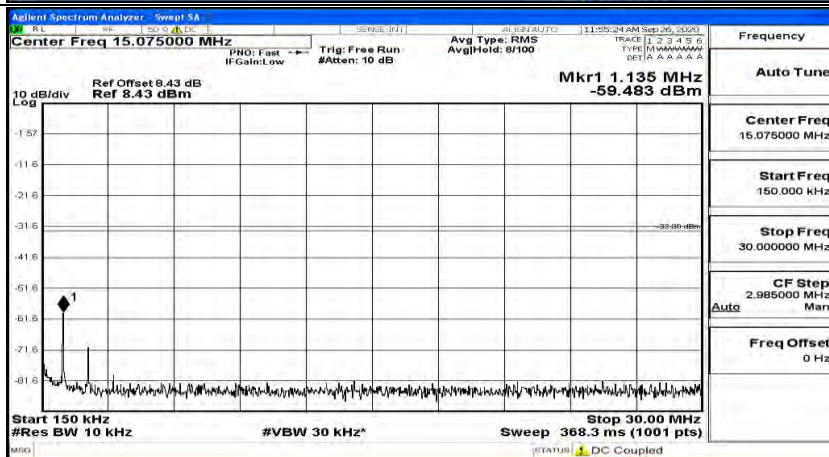

(Channel Bandwidth:20 MHz)_HCH_QPSK_1RB#99

(Channel Bandwidth:20 MHz)_LCH_16QAM_1RB#0

(Channel Bandwidth:20 MHz) LCH_16QAM_1RB#49

(Channel Bandwidth:20 MHz) LCH_16QAM_1RB#99

(Channel Bandwidth:20 MHz)_MCH_16QAM_1RB#0