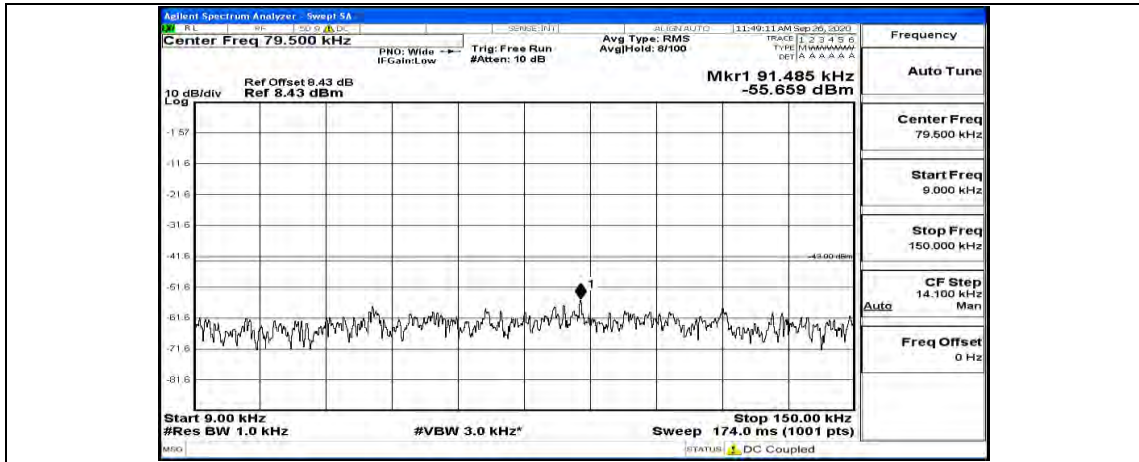

Channel Bandwidth: 10 MHz_MCH_16QAM_1RB#49

Channel Bandwidth: 10 MHz_HCH_16QAM_1RB#0

Channel Bandwidth: 10 MHz_HCH_16QAM_1RB#24

Channel Bandwidth: 10 MHz_HCH_16QAM_1RB#49

Channel Bandwidth: 15 MHz

(Channel Bandwidth:15 MHz)_LCH_QPSK_1RB#0