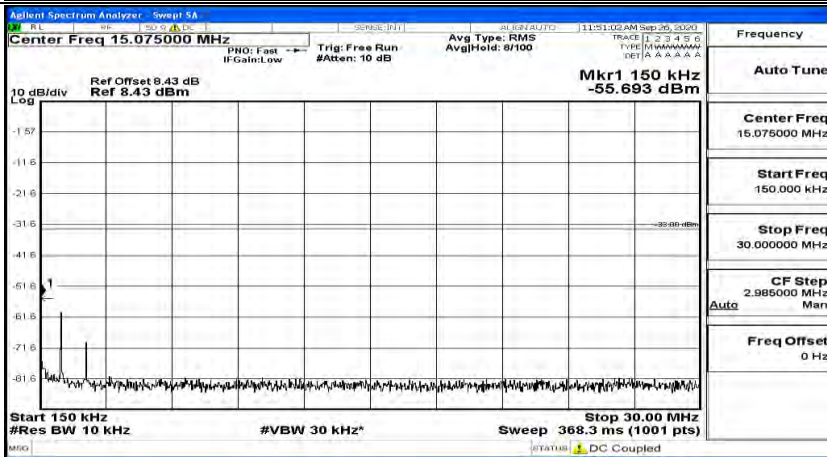

(Channel Bandwidth:15 MHz)_LCH_QPSK_1RB#37

(Channel Bandwidth: 15 MHz)_LCH_QPSK_1RB#74

(Channel Bandwidth:15 MHz)_MCH_QPSK_1RB#0

(Channel Bandwidth:15 MHz)_MCH_QPSK_1RB#37

(Channel Bandwidth:15 MHz)_MCH_QPSK_1RB#74