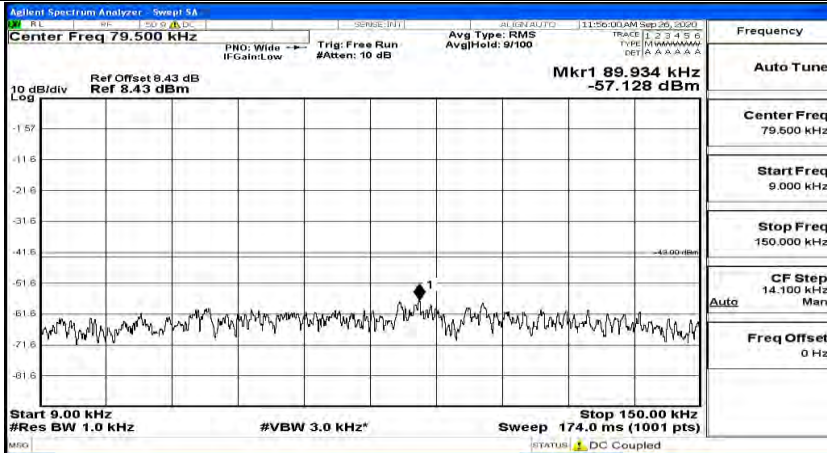

(Channel Bandwidth:20 MHz)_MCH_QPSK_1RB#0

(Channel Bandwidth:20 MHz)_MCH_QPSK_1RB#49

(Channel Bandwidth:20 MHz)_MCH_QPSK_1RB#99

(Channel Bandwidth:20 MHz)_HCH_QPSK_1RB#0

(Channel Bandwidth:20 MHz)_HCH_QPSK_1RB#49