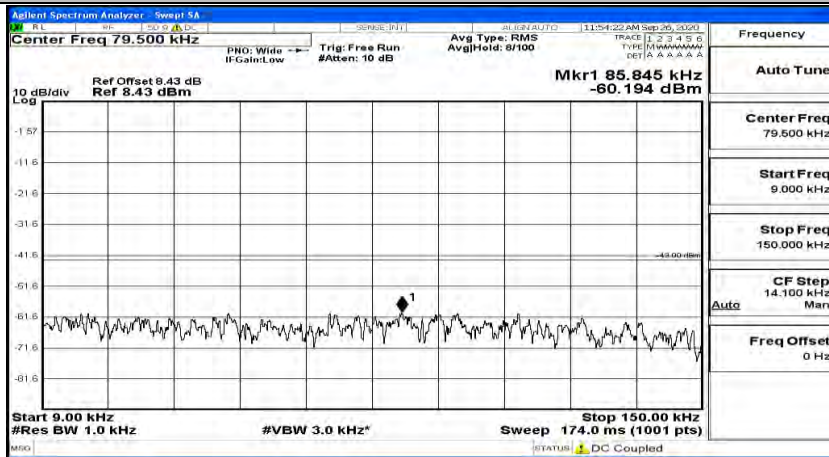

(Channel Bandwidth:20 MHz)_HCH_QPSK_1RB#99

(Channel Bandwidth:20 MHz)_LCH_16QAM_1RB#0

(Channel Bandwidth:20 MHz) LCH_16QAM_1RB#49

(Channel Bandwidth:20 MHz) LCH_16QAM_1RB#99

(Channel Bandwidth:20 MHz)_MCH_16QAM_1RB#0