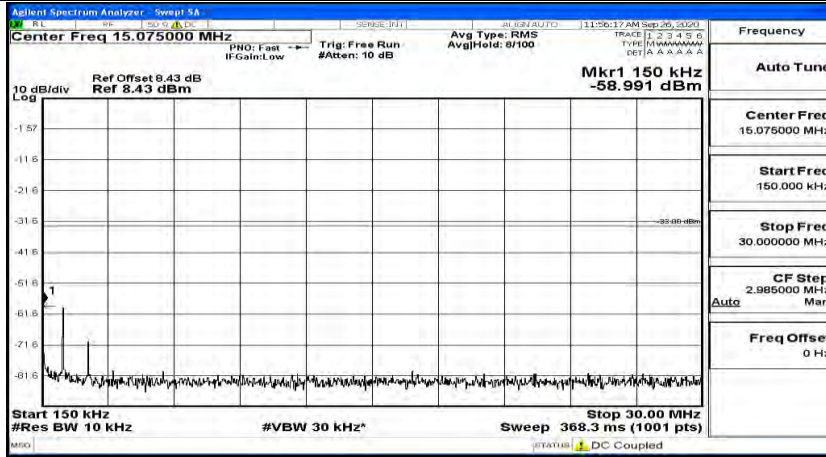

(Channel Bandwidth:20 MHz)_MCH_QPSK_1RB#0

(Channel Bandwidth:20 MHz)_MCH_QPSK_1RB#49

(Channel Bandwidth:20 MHz)_MCH_QPSK_1RB#99

(Channel Bandwidth:20 MHz)_HCH_QPSK_1RB#0

(Channel Bandwidth:20 MHz)_HCH_QPSK_1RB#49