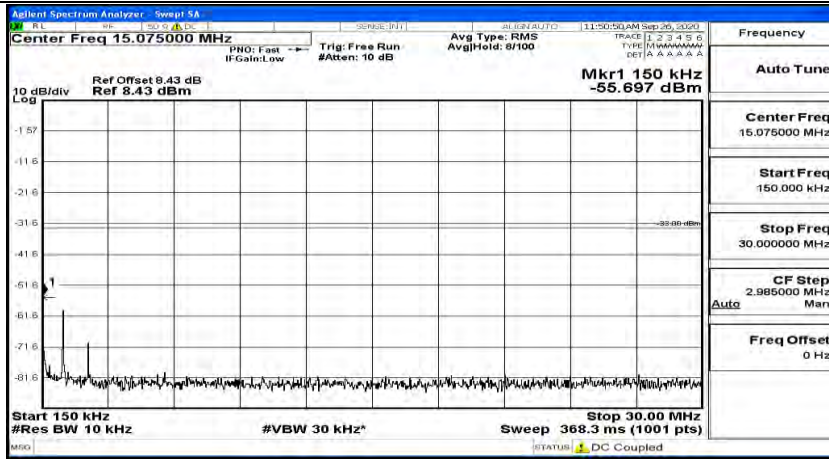

(Channel Bandwidth:15 MHz)_LCH_QPSK_1RB#37

(Channel Bandwidth: 15 MHz)_LCH_QPSK_1RB#74

(Channel Bandwidth:15 MHz)_MCH_QPSK_1RB#0

(Channel Bandwidth:15 MHz)_MCH_QPSK_1RB#37

(Channel Bandwidth:15 MHz)_MCH_QPSK_1RB#74