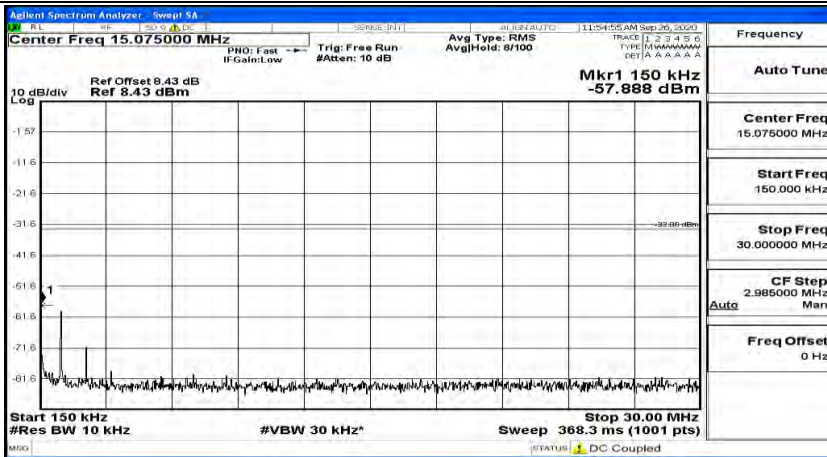

(Channel Bandwidth:20 MHz)_MCH_QPSK_1RB#49