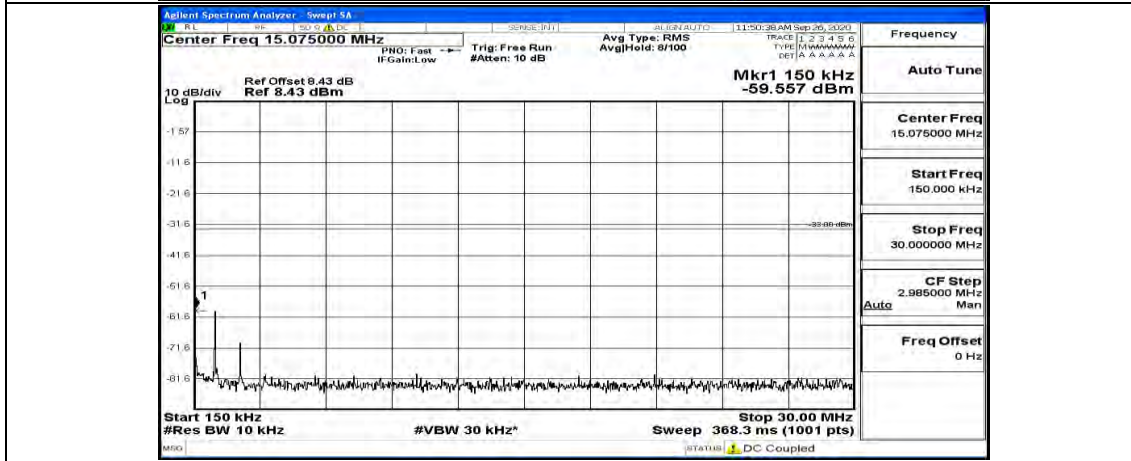

(Channel Bandwidth:15 MHz)_LCH_QPSK_1RB#37

(Channel Bandwidth: 15 MHz)_LCH_QPSK_1RB#74

(Channel Bandwidth:15 MHz)_MCH_QPSK_1RB#0

(Channel Bandwidth:15 MHz)_MCH_QPSK_1RB#37

(Channel Bandwidth:15 MHz)_MCH_QPSK_1RB#74