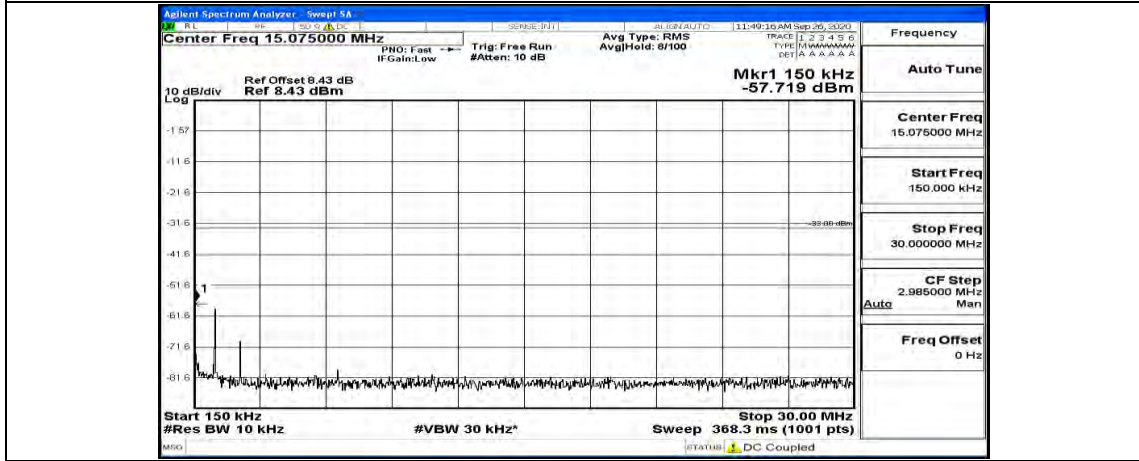

Channel Bandwidth: 10 MHz_MCH_16QAM_1RB#49

Channel Bandwidth: 10 MHz_HCH_16QAM_1RB#0

Channel Bandwidth: 10 MHz_HCH_16QAM_1RB#24

Channel Bandwidth: 10 MHz_HCH_16QAM_1RB#49

Channel Bandwidth: 15 MHz

(Channel Bandwidth:15 MHz)_LCH_QPSK_1RB#0