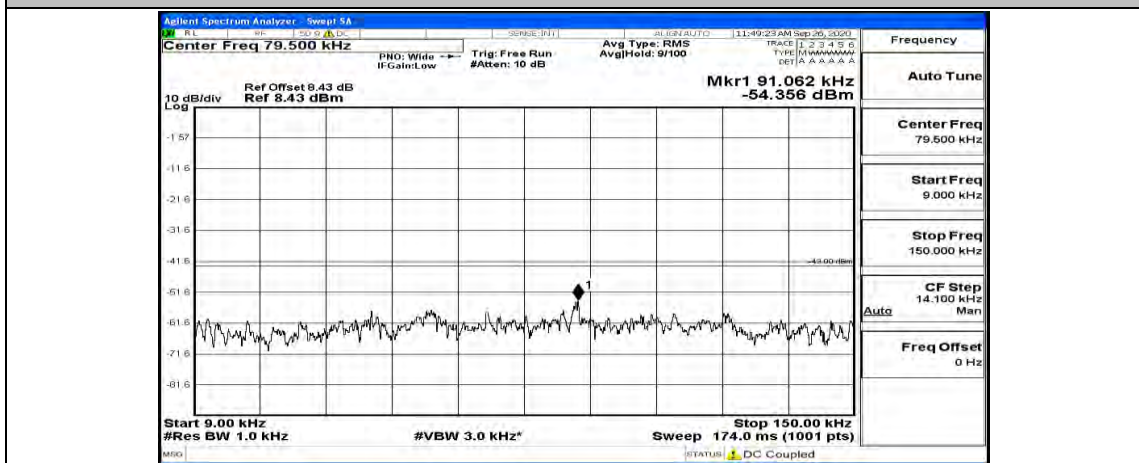

(Channel Bandwidth:15 MHz)_LCH_QPSK_1RB#37