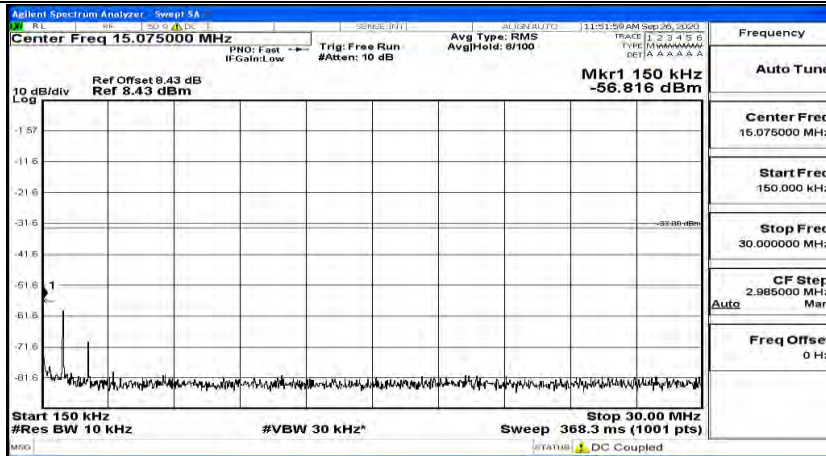

(Channel Bandwidth:15 MHz)_HCH_QPSK_1RB#37