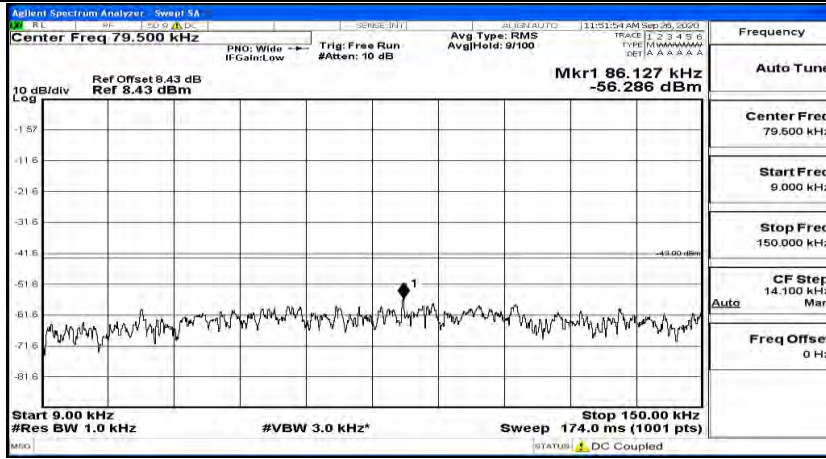

(Channel Bandwidth:15 MHz)_HCH_QPSK_1RB#37