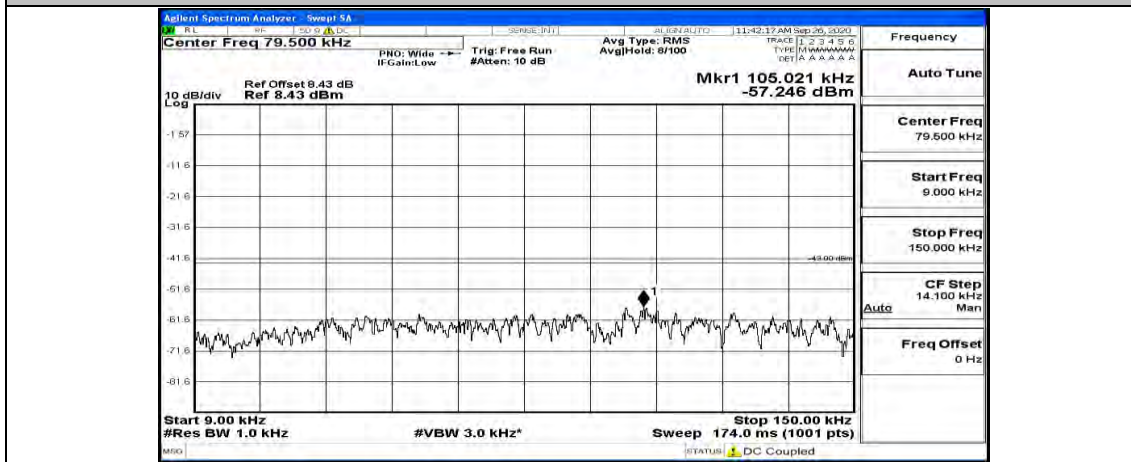

(Channel Bandwidth: 3 MHz)_HCH_16QAM_1RB#0

(Channel Bandwidth: 3 MHz)_HCH_16QAM_1RB#7

(Channel Bandwidth: 3 MHz)_HCH_16QAM_1RB#14

Channel Bandwidth: 5 MHz

(Channel Bandwidth: 5 MHz)_LCH_QPSK_1RB#0

(Channel Bandwidth: 5 MHz)_LCH_QPSK_1RB#12

(Channel Bandwidth: 5 MHz)_LCH_QPSK_1RB#24

(Channel Bandwidth: 5 MHz)_MCH_QPSK_1RB#0

(Channel Bandwidth: 5 MHz) MCH_QPSK_1RB#12

(Channel Bandwidth: 5 MHz) MCH_QPSK_1RB#24

(Channel Bandwidth: 5 MHz)_HCH_QPSK_1RB#0