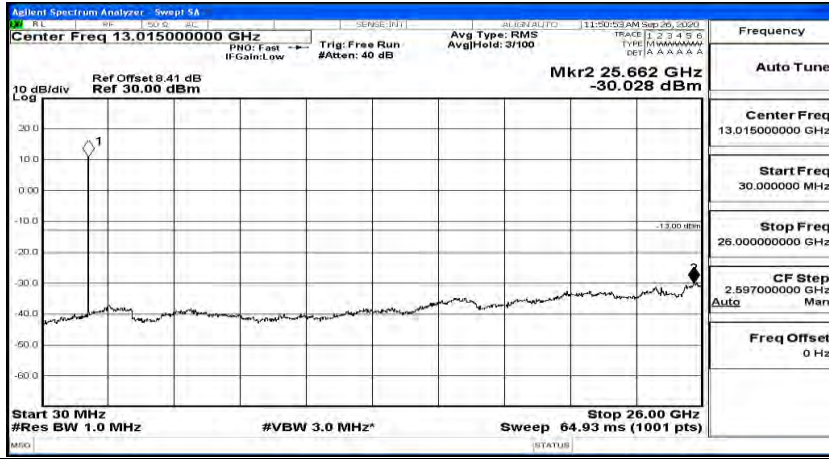

(Channel Bandwidth:15 MHz)_LCH_QPSK_1RB#37

(Channel Bandwidth: 15 MHz)_LCH_QPSK_1RB#74

(Channel Bandwidth:15 MHz)_MCH_QPSK_1RB#0

(Channel Bandwidth:15 MHz)_MCH_QPSK_1RB#37

(Channel Bandwidth:15 MHz)_MCH_QPSK_1RB#74