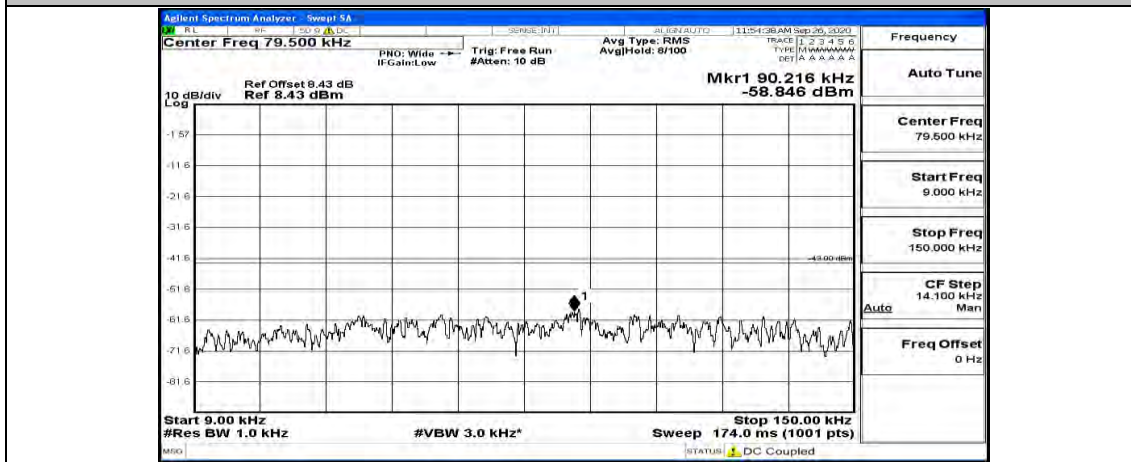

(Channel Bandwidth:20 MHz)_MCH_QPSK_1RB#0