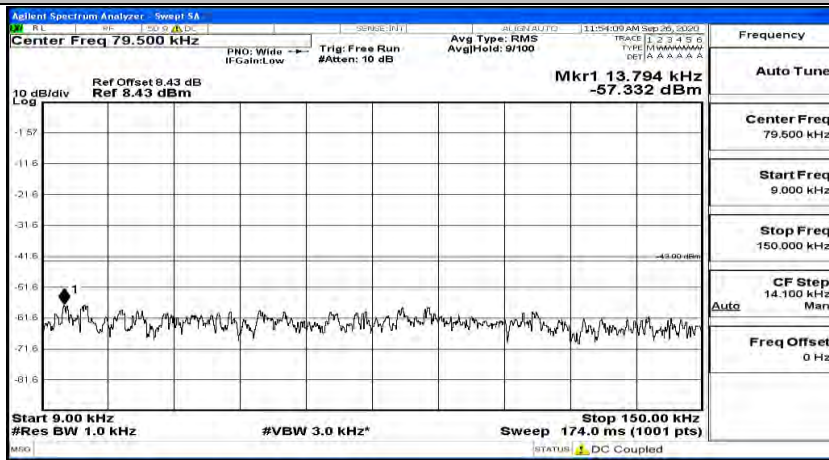

(Channel Bandwidth:20 MHz)_HCH_QPSK_1RB#99

(Channel Bandwidth:20 MHz)_LCH_16QAM_1RB#0

(Channel Bandwidth:20 MHz) LCH_16QAM_1RB#49

(Channel Bandwidth:20 MHz) LCH_16QAM_1RB#99

(Channel Bandwidth:20 MHz)_MCH_16QAM_1RB#0