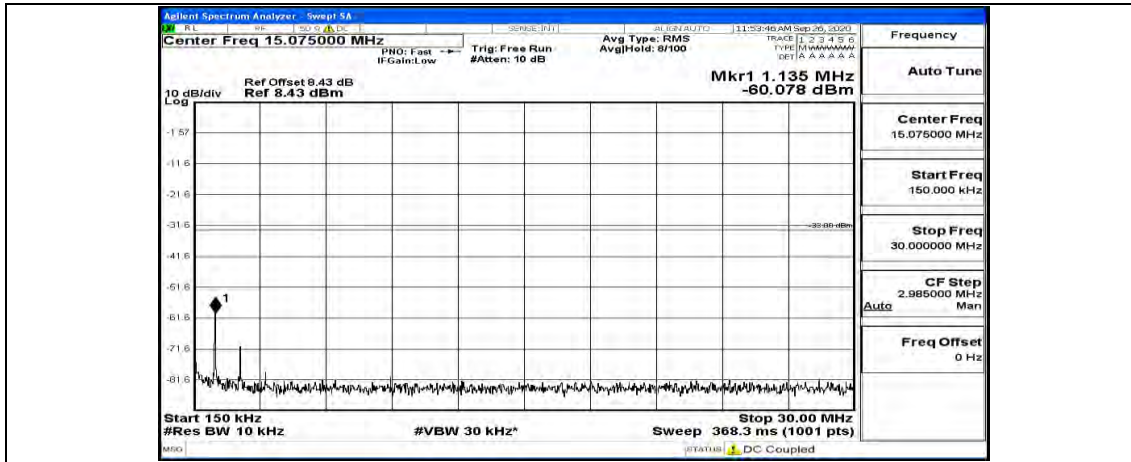

(Channel Bandwidth:15 MHz)_HCH_16QAM_1RB#37

(Channel Bandwidth:15 MHz)_HCH_16QAM_1RB#74

Channel Bandwidth: 20 MHz

(Channel Bandwidth:20 MHz)_LCH_QPSK_1RB#0

(Channel Bandwidth:20 MHz)_LCH_QPSK_1RB#49

(Channel Bandwidth:20 MHz)_LCH_QPSK_1RB#99