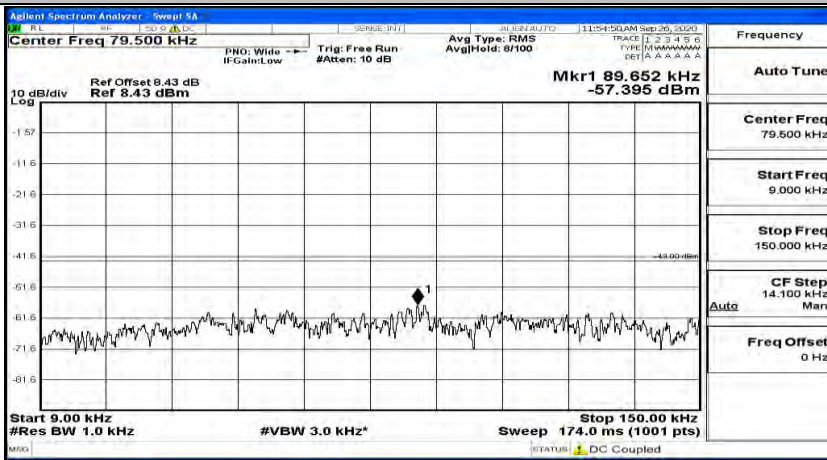

(Channel Bandwidth:20 MHz)_MCH_QPSK_1RB#49