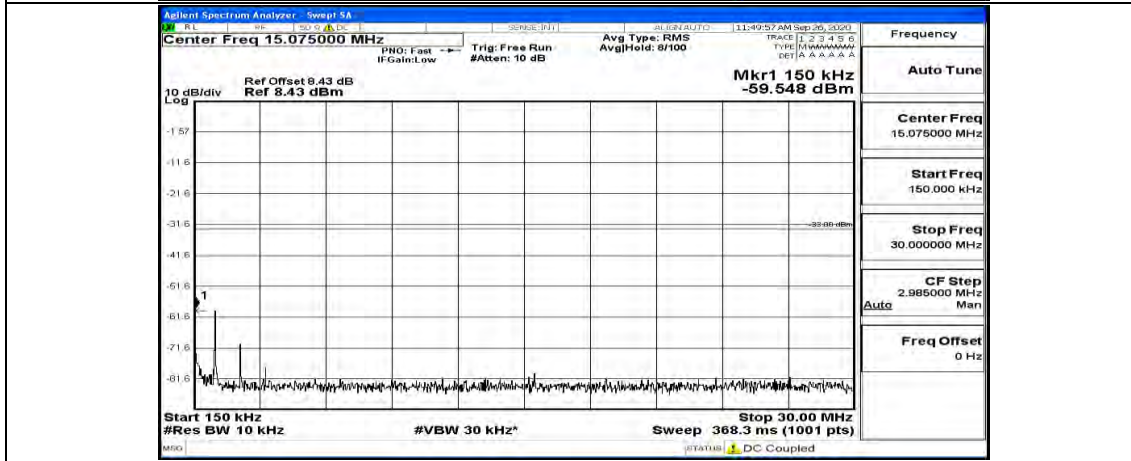

(Channel Bandwidth:15 MHz)_HCH_QPSK_1RB#0

(Channel Bandwidth:15 MHz)_HCH_QPSK_1RB#37

(Channel Bandwidth:15 MHz) _HCH_QPSK_1RB#74

(Channel Bandwidth:15 MHz)_LCH_16QAM_1RB#0

(Channel Bandwidth:15 MHz) LCH_16QAM_1RB#37