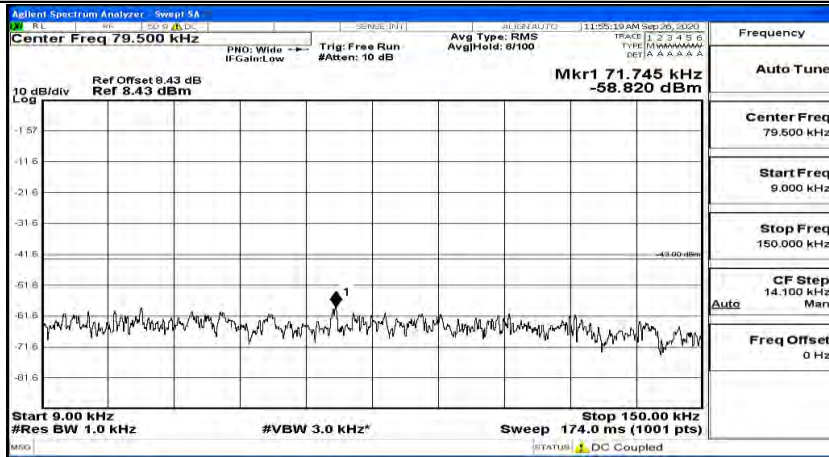

(Channel Bandwidth:20 MHz)_HCH_QPSK_1RB#99

(Channel Bandwidth:20 MHz)_LCH_16QAM_1RB#0

(Channel Bandwidth:20 MHz) LCH_16QAM_1RB#49

(Channel Bandwidth:20 MHz) LCH_16QAM_1RB#99

(Channel Bandwidth:20 MHz)_MCH_16QAM_1RB#0