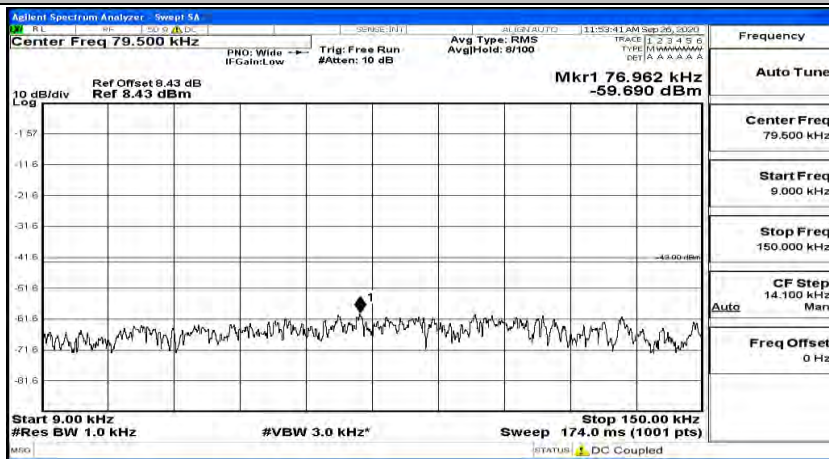

(Channel Bandwidth:15 MHz)_HCH_16QAM_1RB#37

(Channel Bandwidth:15 MHz)_HCH_16QAM_1RB#74

Channel Bandwidth: 20 MHz

(Channel Bandwidth:20 MHz)_LCH_QPSK_1RB#0

(Channel Bandwidth:20 MHz)_LCH_QPSK_1RB#49

(Channel Bandwidth:20 MHz)_LCH_QPSK_1RB#99