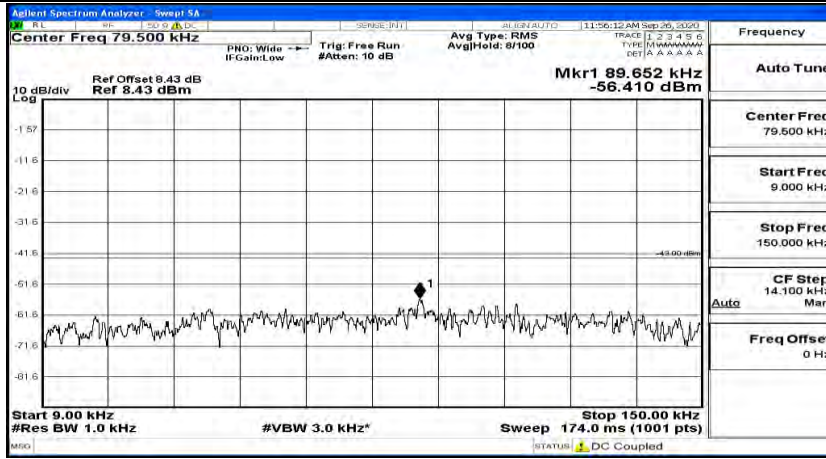

(Channel Bandwidth:20 MHz)_MCH_QPSK_1RB#0

(Channel Bandwidth:20 MHz)_MCH_QPSK_1RB#49

(Channel Bandwidth:20 MHz)_MCH_QPSK_1RB#99

(Channel Bandwidth:20 MHz)_HCH_QPSK_1RB#0

(Channel Bandwidth:20 MHz)_HCH_QPSK_1RB#49