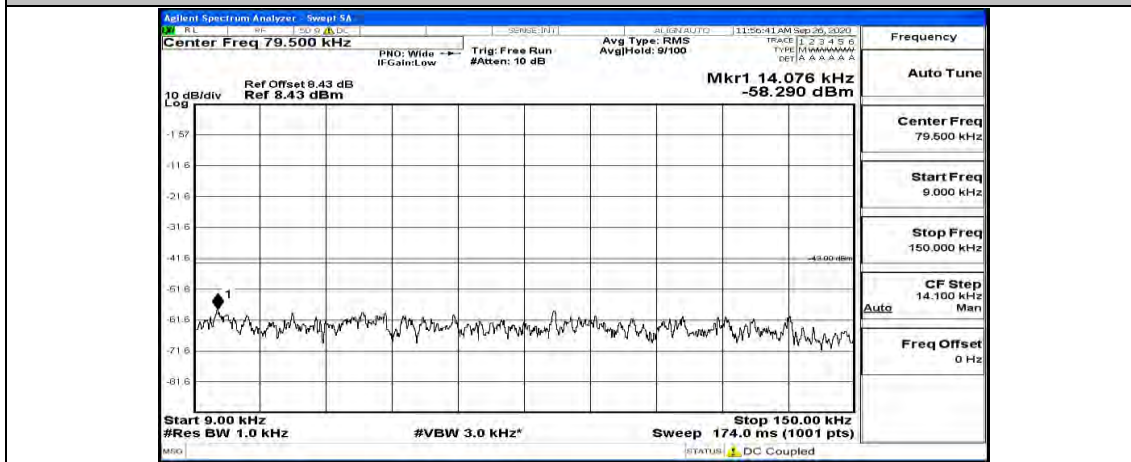

(Channel Bandwidth:20 MHz)_MCH_16QAM_1RB#49

(Channel Bandwidth:20 MHz)_MCH_16QAM_1RB#99

(Channel Bandwidth:20 MHz)_HCH_16QAM_1RB#0

(Channel Bandwidth:20 MHz)_HCH_16QAM_1RB#49

(Channel Bandwidth:20 MHz)_HCH_16QAM_1RB#99