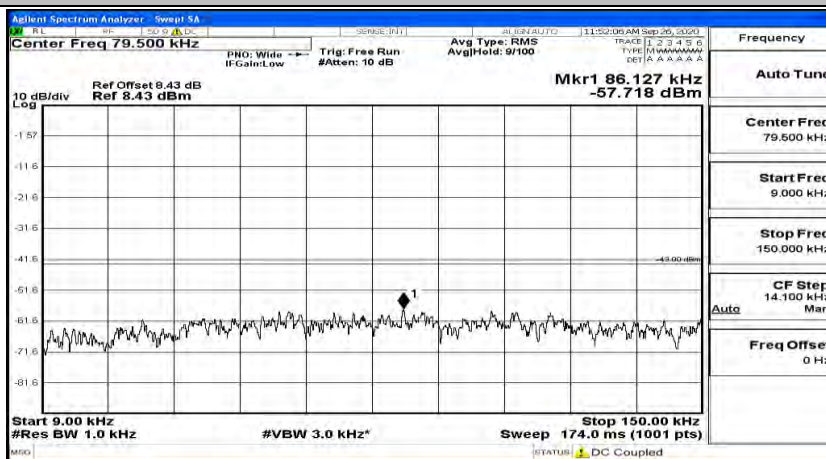

(Channel Bandwidth:15 MHz)_HCH_QPSK_1RB#37