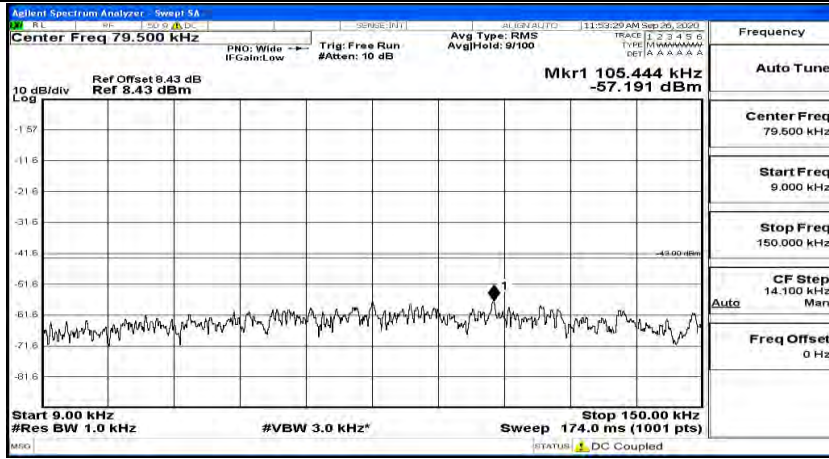

(Channel Bandwidth:15 MHz)_HCH_16QAM_1RB#37

(Channel Bandwidth:15 MHz)_HCH_16QAM_1RB#74

Channel Bandwidth: 20 MHz

(Channel Bandwidth:20 MHz)_LCH_QPSK_1RB#0

(Channel Bandwidth:20 MHz)_LCH_QPSK_1RB#49

(Channel Bandwidth:20 MHz)_LCH_QPSK_1RB#99