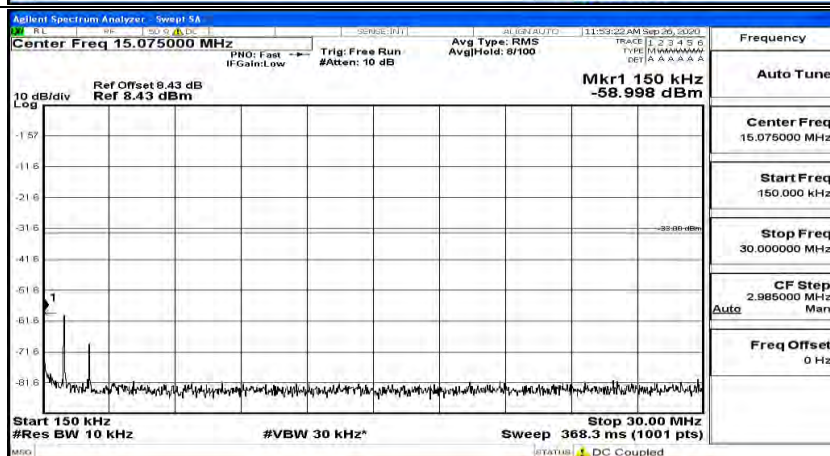

(Channel Bandwidth:15 MHz)_HCH_16QAM_1RB#37

(Channel Bandwidth:15 MHz)_HCH_16QAM_1RB#74

Channel Bandwidth: 20 MHz

(Channel Bandwidth:20 MHz)_LCH_QPSK_1RB#0

(Channel Bandwidth:20 MHz)_LCH_QPSK_1RB#49

(Channel Bandwidth:20 MHz)_LCH_QPSK_1RB#99