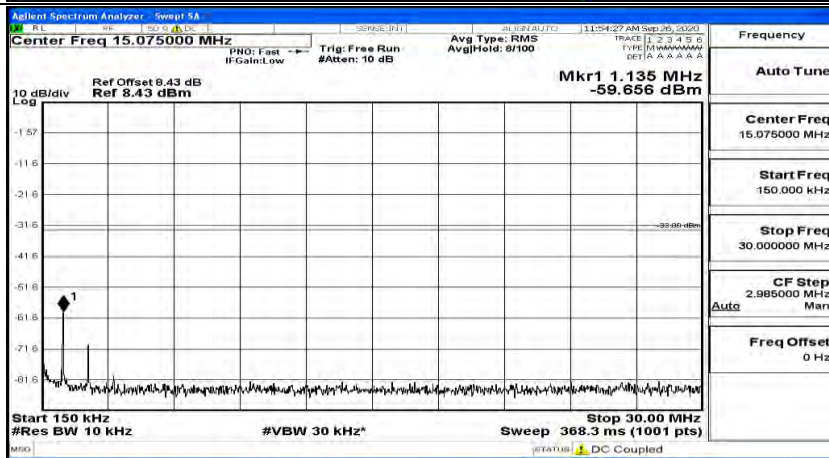

(Channel Bandwidth:20 MHz)_HCH_QPSK_1RB#99

(Channel Bandwidth:20 MHz)_LCH_16QAM_1RB#0

(Channel Bandwidth:20 MHz) LCH_16QAM_1RB#49

(Channel Bandwidth:20 MHz) LCH_16QAM_1RB#99

(Channel Bandwidth:20 MHz)_MCH_16QAM_1RB#0