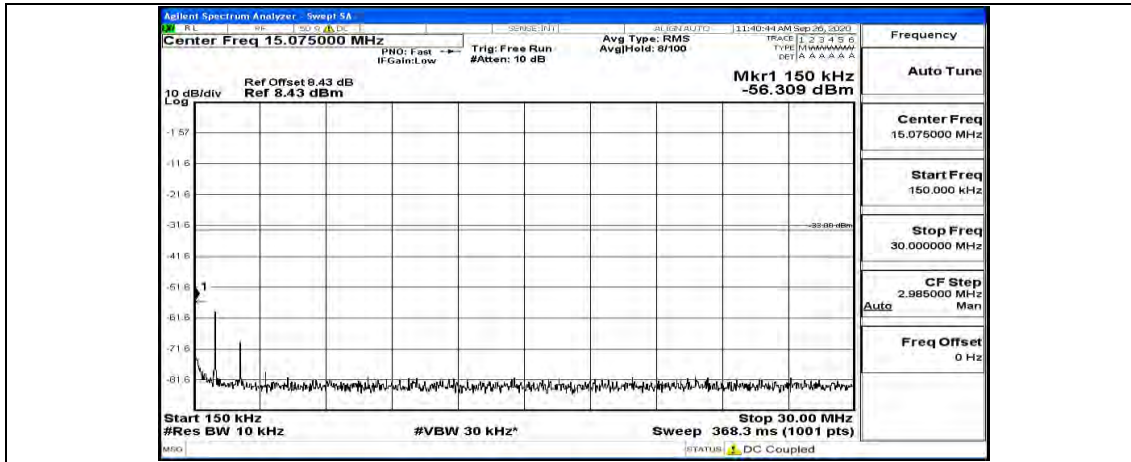

(Channel Bandwidth: 3 MHz)_HCH_16QAM_1RB#0

(Channel Bandwidth: 3 MHz)_HCH_16QAM_1RB#7

(Channel Bandwidth: 3 MHz)_HCH_16QAM_1RB#14

Channel Bandwidth: 5 MHz

(Channel Bandwidth: 5 MHz)_LCH_QPSK_1RB#0

(Channel Bandwidth: 5 MHz)_LCH_QPSK_1RB#12

(Channel Bandwidth: 5 MHz)_LCH_QPSK_1RB#24

(Channel Bandwidth: 5 MHz)_MCH_QPSK_1RB#0

(Channel Bandwidth: 5 MHz) MCH_QPSK_1RB#12

(Channel Bandwidth: 5 MHz) MCH_QPSK_1RB#24

(Channel Bandwidth: 5 MHz)_HCH_QPSK_1RB#0