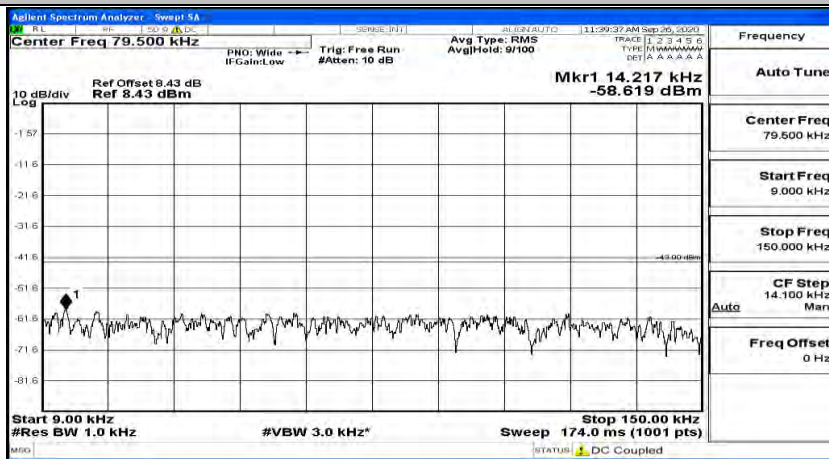

(Channel Bandwidth: 3 MHz)_HCH_16QAM_1RB#0

(Channel Bandwidth: 3 MHz)_HCH_16QAM_1RB#7

(Channel Bandwidth: 3 MHz)_HCH_16QAM_1RB#14

Channel Bandwidth: 5 MHz

(Channel Bandwidth: 5 MHz)_LCH_QPSK_1RB#0

(Channel Bandwidth: 5 MHz)_LCH_QPSK_1RB#12