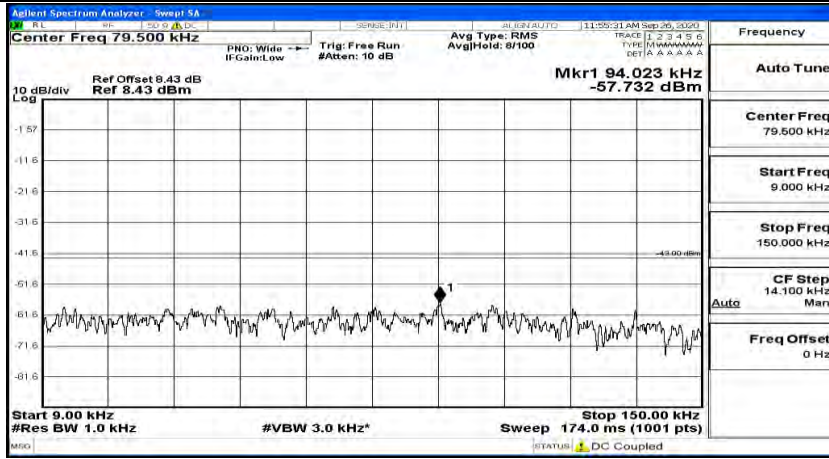

(Channel Bandwidth:20 MHz)_MCH_16QAM_1RB#99