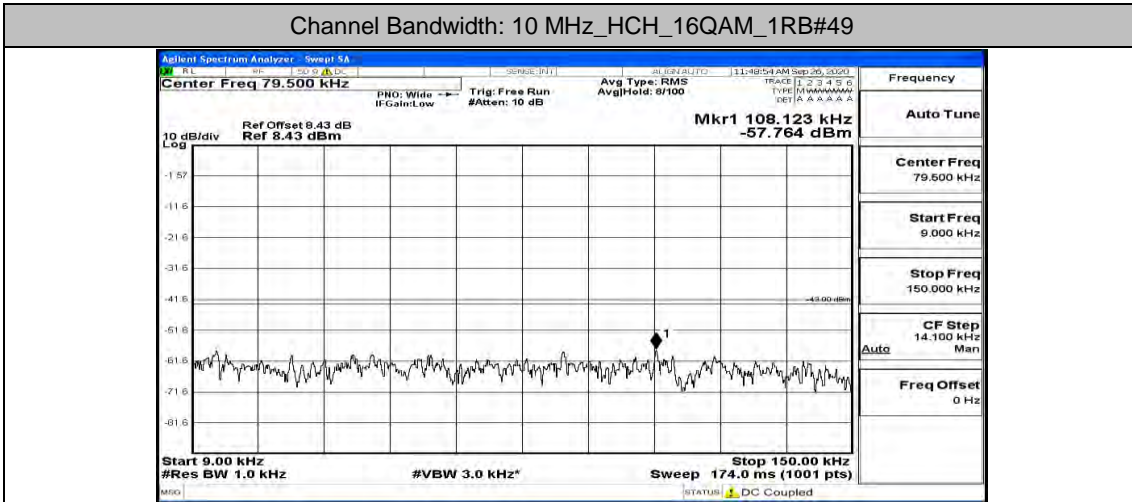

Channel Bandwidth: 10 MHz_MCH_16QAM_1RB#49

Channel Bandwidth: 10 MHz_HCH_16QAM_1RB#0

Channel Bandwidth: 10 MHz_HCH_16QAM_1RB#24

Channel Bandwidth: 10 MHz_HCH_16QAM_1RB#49

Channel Bandwidth: 15 MHz

(Channel Bandwidth:15 MHz)_LCH_QPSK_1RB#0