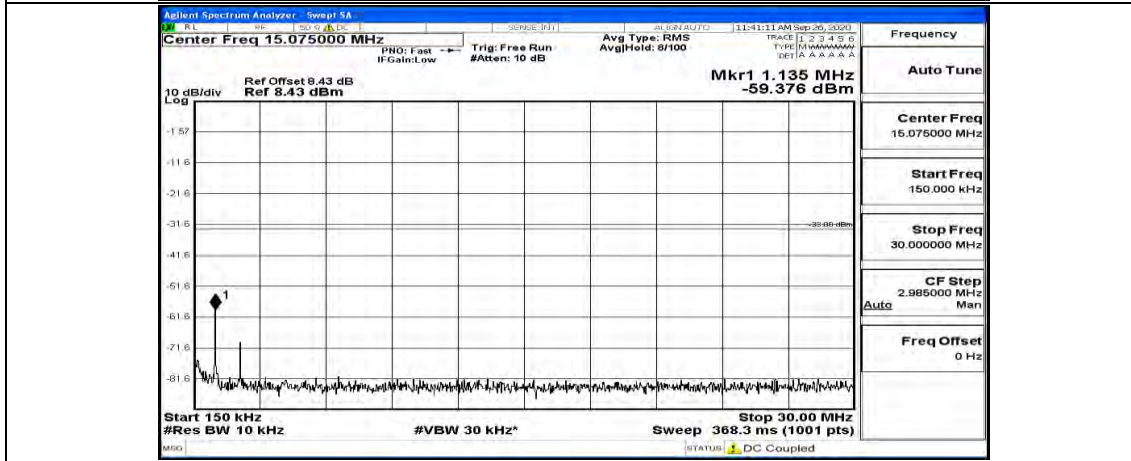

(Channel Bandwidth: 5 MHz)_HCH_QPSK_1RB#12

(Channel Bandwidth: 5 MHz)_HCH_QPSK_1RB#24

(Channel Bandwidth: 5 MHz)_LCH_16QAM_1RB#0

(Channel Bandwidth: 5 MHz) LCH_16QAM_1RB#12

(Channel Bandwidth: 5 MHz)_LCH_16QAM_1RB#24