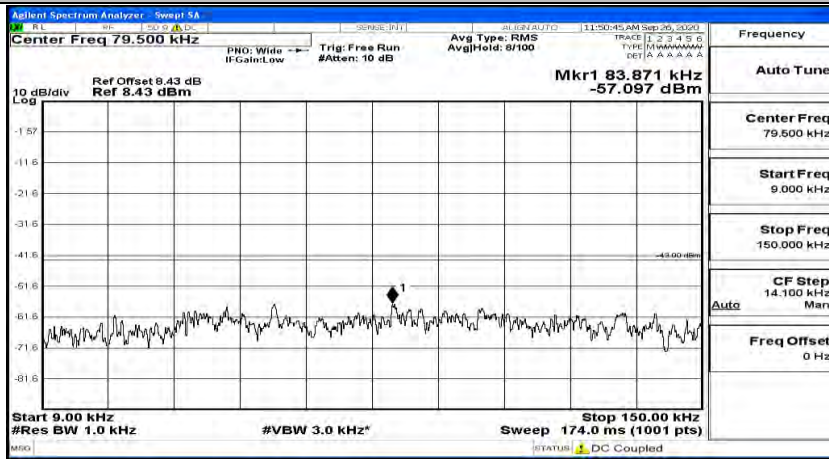

(Channel Bandwidth:15 MHz)_LCH_QPSK_1RB#37

(Channel Bandwidth: 15 MHz)_LCH_QPSK_1RB#74

(Channel Bandwidth:15 MHz)_MCH_QPSK_1RB#0

(Channel Bandwidth:15 MHz)_MCH_QPSK_1RB#37

(Channel Bandwidth:15 MHz)_MCH_QPSK_1RB#74