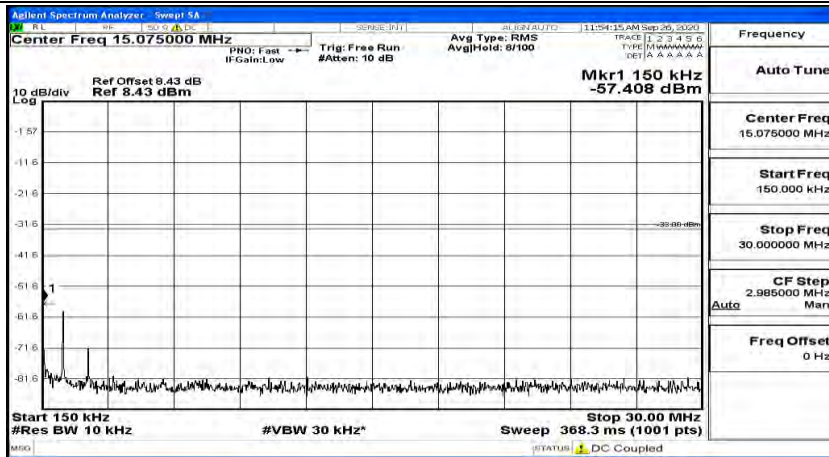

(Channel Bandwidth:20 MHz)_HCH_QPSK_1RB#99

(Channel Bandwidth:20 MHz)_LCH_16QAM_1RB#0

(Channel Bandwidth:20 MHz) LCH_16QAM_1RB#49

(Channel Bandwidth:20 MHz) LCH_16QAM_1RB#99

(Channel Bandwidth:20 MHz)_MCH_16QAM_1RB#0