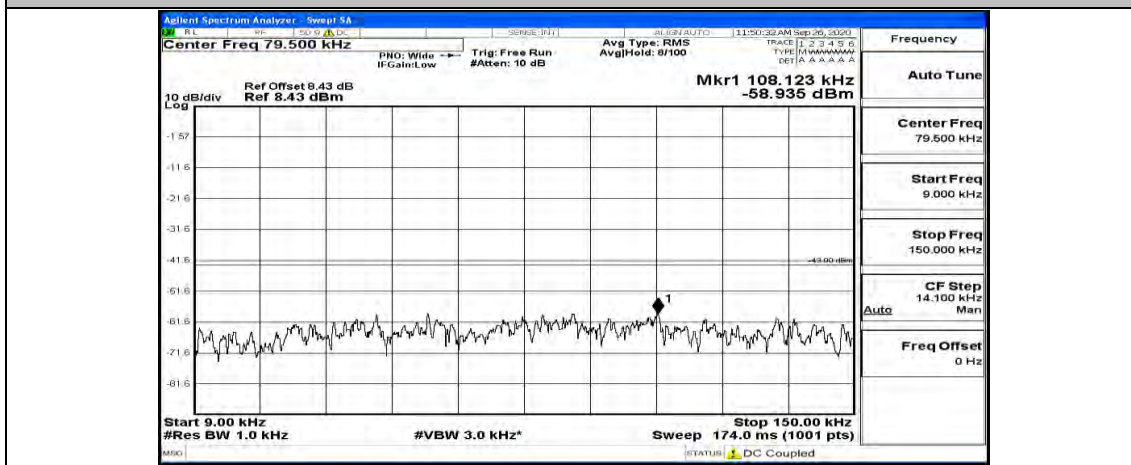

(Channel Bandwidth:15 MHz)_LCH_QPSK_1RB#37

(Channel Bandwidth: 15 MHz)_LCH_QPSK_1RB#74

(Channel Bandwidth:15 MHz)_MCH_QPSK_1RB#0

(Channel Bandwidth:15 MHz)_MCH_QPSK_1RB#37

(Channel Bandwidth:15 MHz)_MCH_QPSK_1RB#74