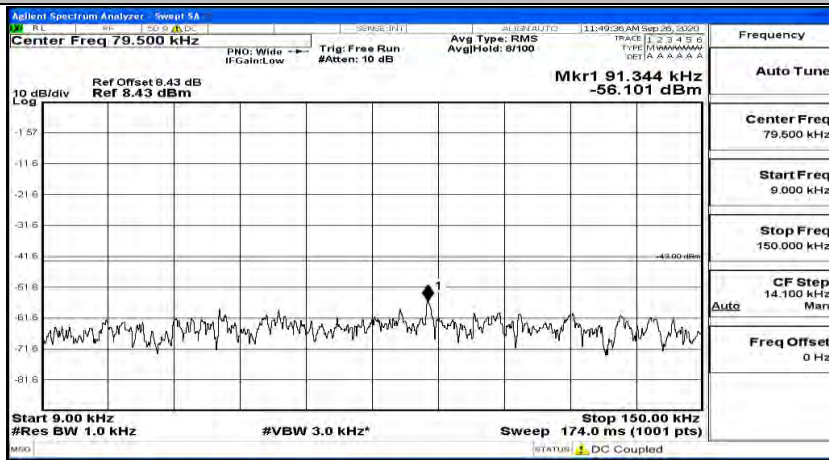

(Channel Bandwidth: 15 MHz)_LCH_QPSK_1RB#74