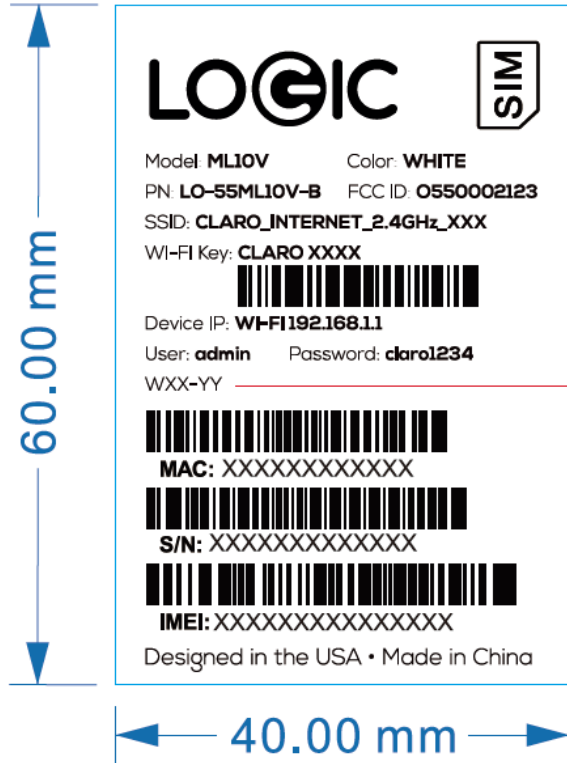

机标/Handset IMEI label

**WXX-YY Instruction:**

**W** = WEEK

**XX** = THE WEEK # OF PRODUCTION

**YY** = THE YEAR'S LAST 2 DIGITS OF PRODUCTIONS