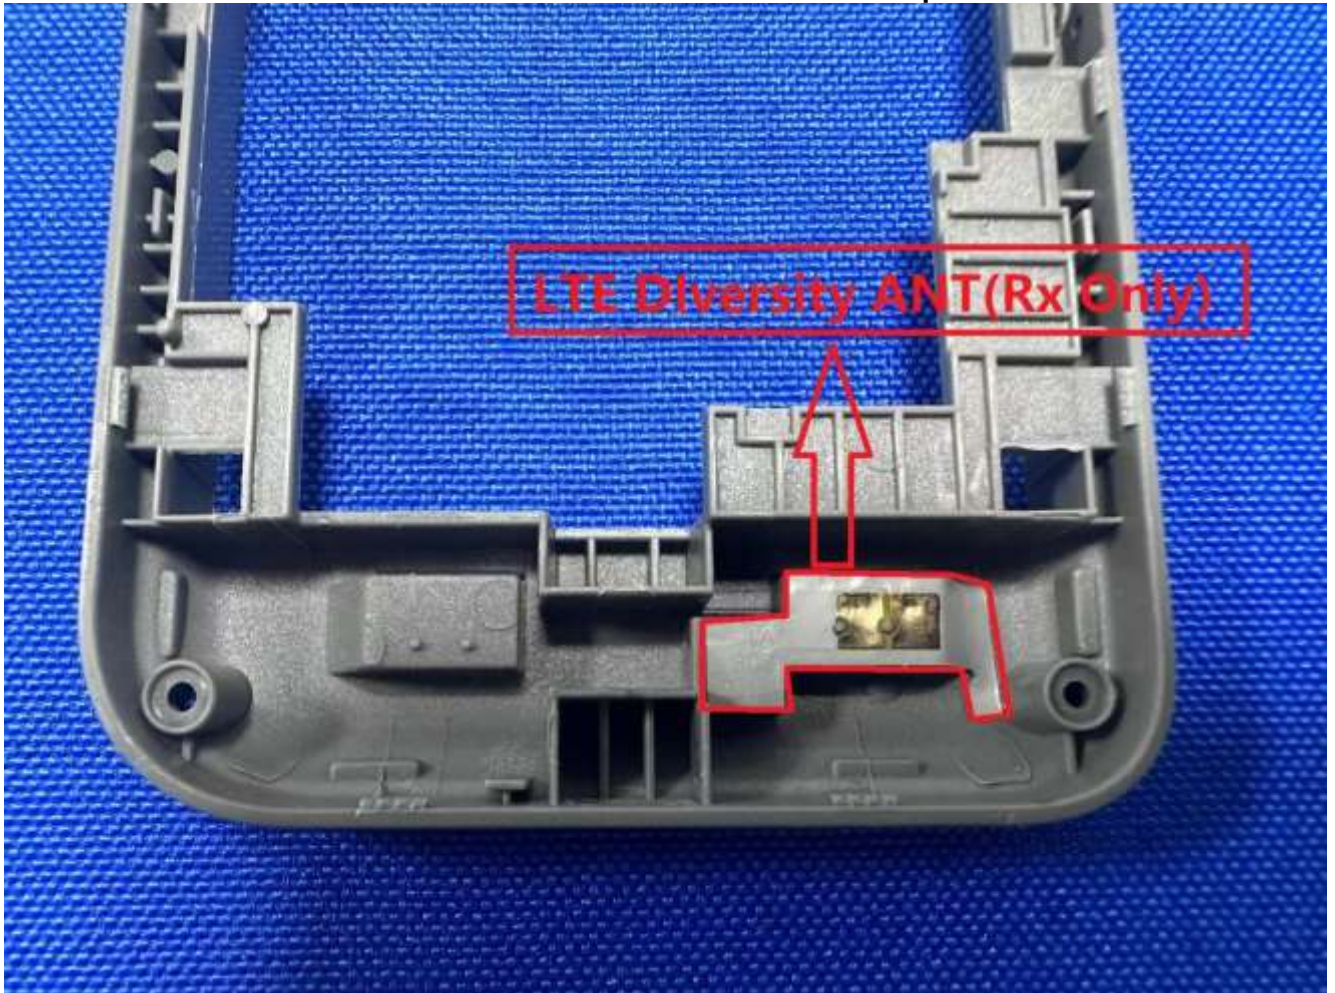

EUT Photos (Model:LOGIC ML10V)

EUT Antenna Locations

SAR Test Setup Photos

Body

Front side (10mm)

Back side(10mm)

Left side(10mm)

Right side(10mm)

Top side(10mm)

Bottom side(10mm)