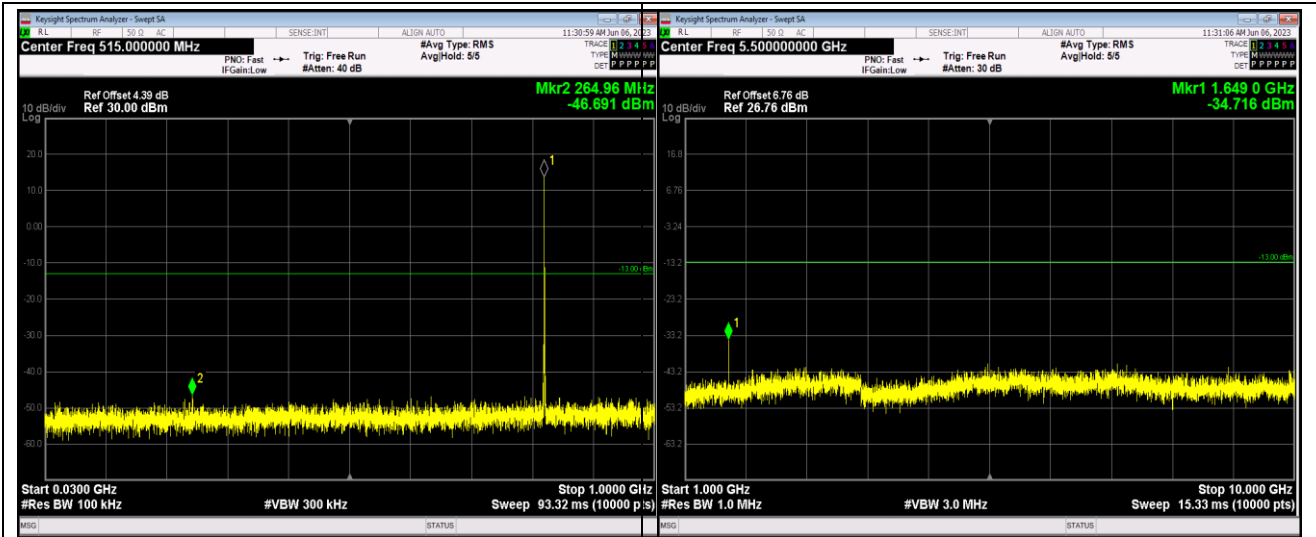

Band5-1.4MHz-16QAM-20525-1RB#0-Range2:1000~10000MHz

Band5-1.4MHz-16QAM-20525-1RB#0-Range1:30~1000MHz