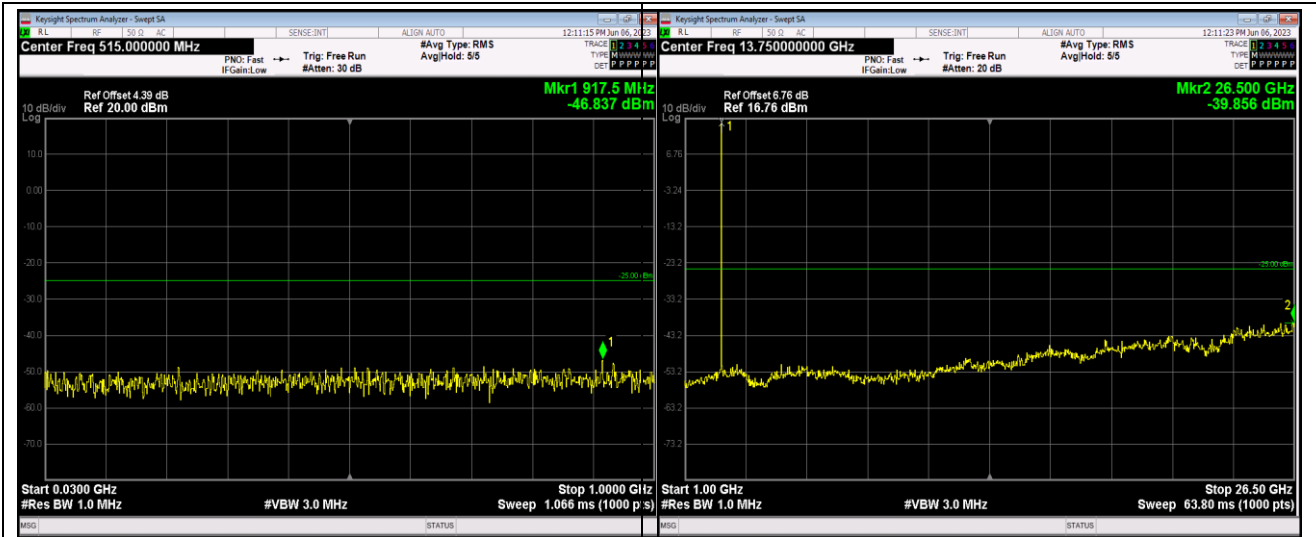

Band7-5MHz-QPSK-21425-1RB#0-Range2:1000~26500MHz

Band7-5MHz-QPSK-21425-1RB#0-Range1:30~1000MHz