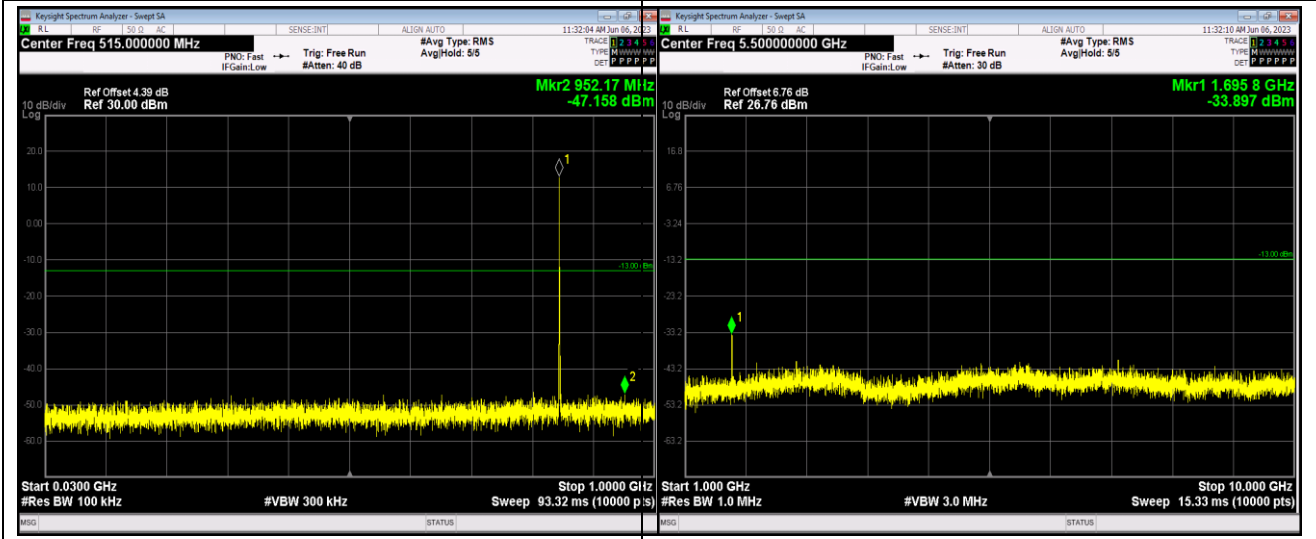

Band5-1.4MHz-QPSK-20407-1RB#0-Range2:1000~20000MHz

Band5-1.4MHz-16QAM-20525-1RB#0-Range1:30~1000MHz

Band5-1.4MHz-16QAM-20525-1RB#0-Range2:1000~10000MHz

Band5-1.4MHz-16QAM-20643-1RB#0-Range1:30~1000MHz

Band5-1.4MHz-16QAM-20643-1RB#0-Range2:1000~10000MHz