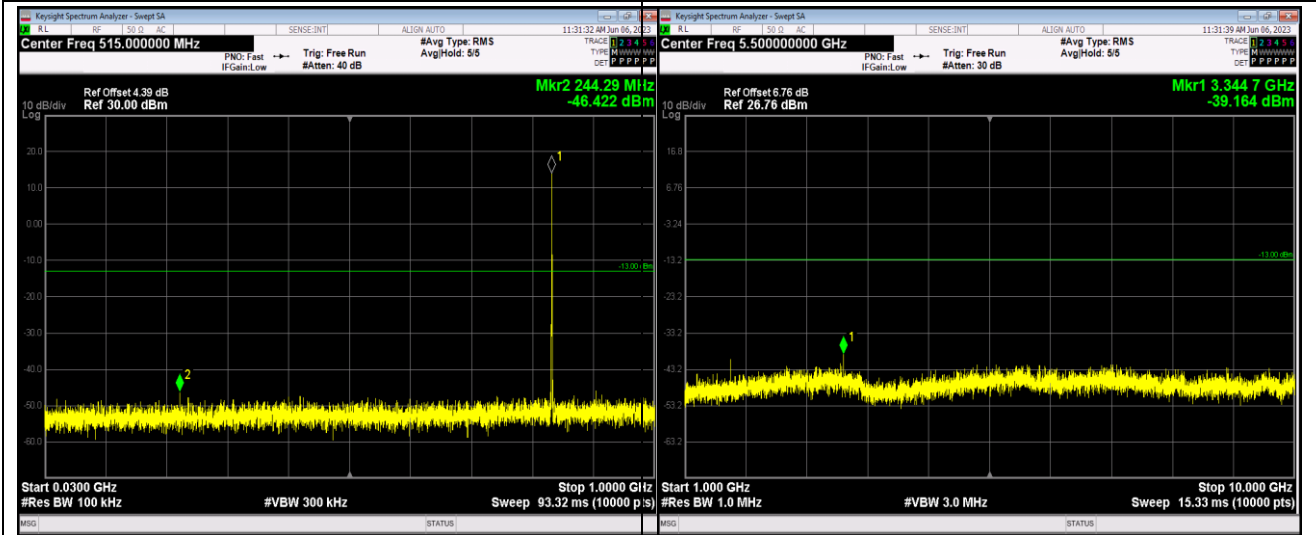

Band5-1.4MHz-QPSK-20407-1RB#0-Range2:1000~20000MHz

Band5-1.4MHz-16QAM-20525-1RB#0-Range1:30~1000MHz

Band5-1.4MHz-16QAM-20525-1RB#0-Range2:1000~10000MHz

Band5-1.4MHz-16QAM-20643-1RB#0-Range1:30~1000MHz

Band5-1.4MHz-16QAM-20643-1RB#0-Range2:1000~10000MHz