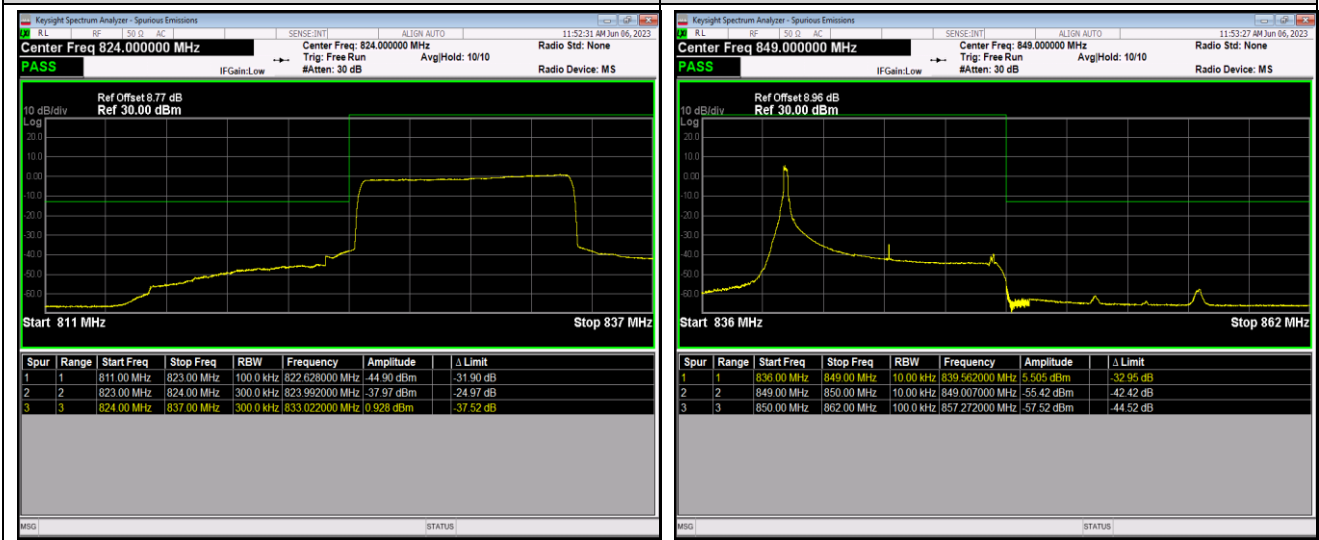

Band5-1.4MHz-16QAM-20407-6RB#0

Band5-1.4MHz-16QAM-20643-1RB#0

Band5-1.4MHz-16QAM-20643-1RB#5

Band5-1.4MHz-16QAM-20643-6RB#0

Band5-10MHz-QPSK-20450-1RB#0

Band5-10MHz-QPSK-20450-1RB#49

Band5-10MHz-QPSK-20450-50RB#0

Band5-10MHz-QPSK-20600-1RB#0

Band5-10MHz-QPSK-20600-1RB#49

Band5-10MHz-QPSK-20600-50RB#0

Band5-10MHz-16QAM-20450-1RB#0

Band5-10MHz-16QAM-20450-1RB#49

Band5-10MHz-16QAM-20450-50RB#0

Band5-10MHz-16QAM-20600-1RB#0