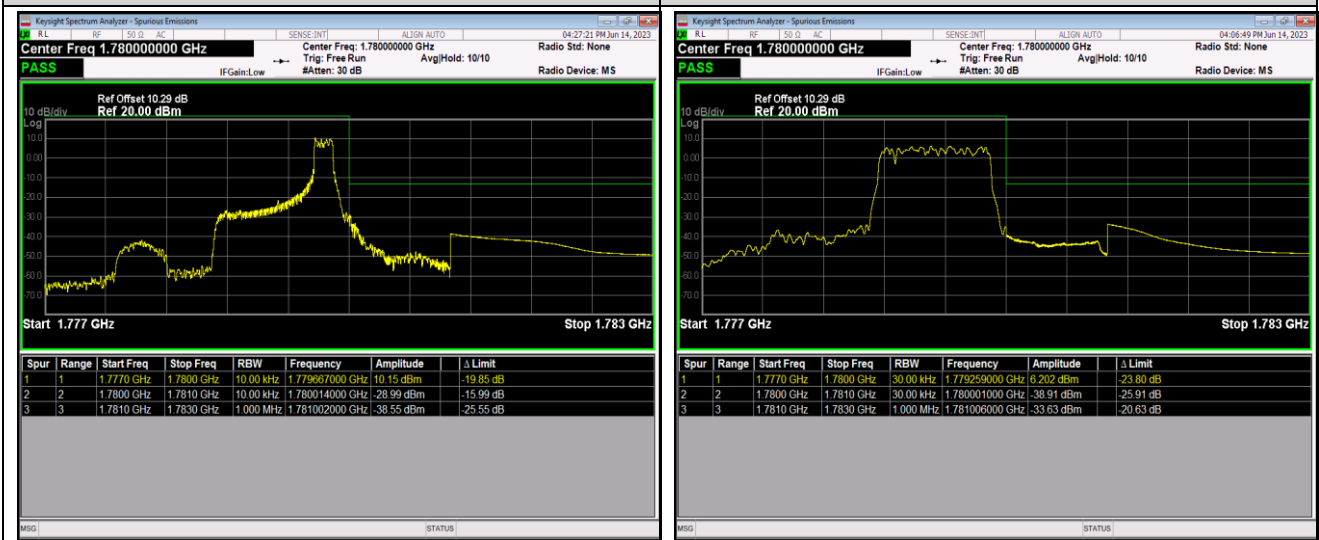

Band66-1.4MHz-QPSK-132665-1RB#5

Band66-1.4MHz-QPSK-132665-6RB#0

Band66-1.4MHz-16QAM-131979-1RB#0

Band66-1.4MHz-16QAM-131979-1RB#5