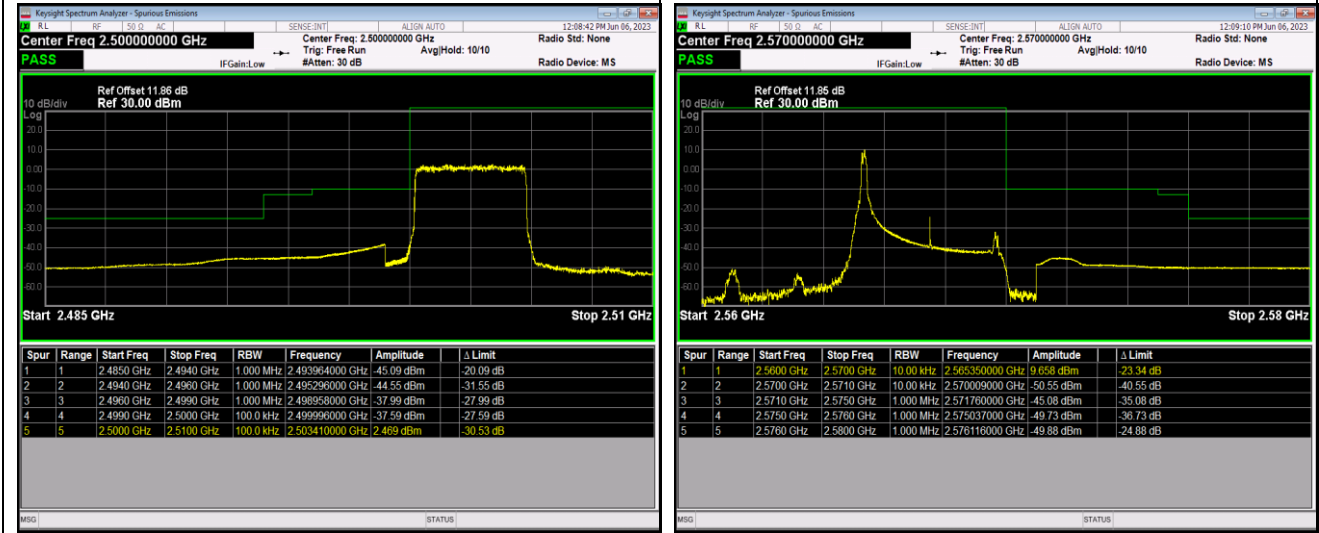

Band5-10MHz-16QAM-20600-1RB#49

Band5-10MHz-16QAM-20600-50RB#0

Band7-5MHz-QPSK-20775-1RB#0

Band7-5MHz-QPSK-20775-1RB#24

Band7-5MHz-QPSK-20775-25RB#0

Band7-5MHz-QPSK-21425-1RB#0

Band7-5MHz-QPSK-21425-1RB#24

Band7-5MHz-QPSK-21425-25RB#0