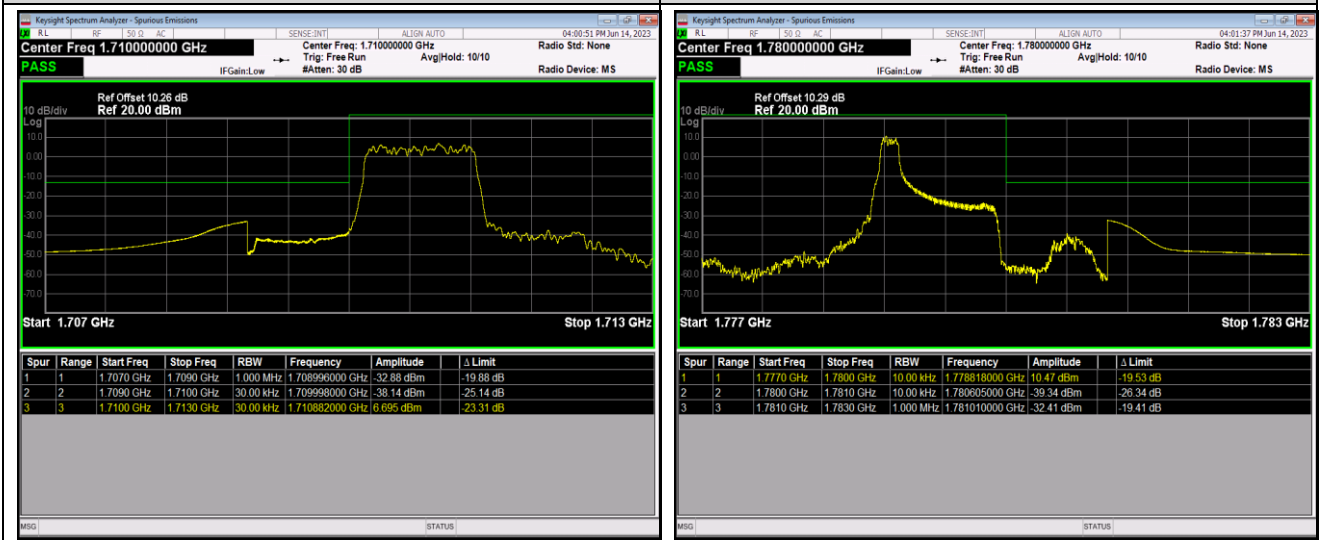

Band66-1.4MHz-QPSK-131979-6RB#0

Band66-1.4MHz-QPSK-132665-1RB#0

Band66-1.4MHz-QPSK-132665-1RB#5

Band66-1.4MHz-QPSK-132665-6RB#0