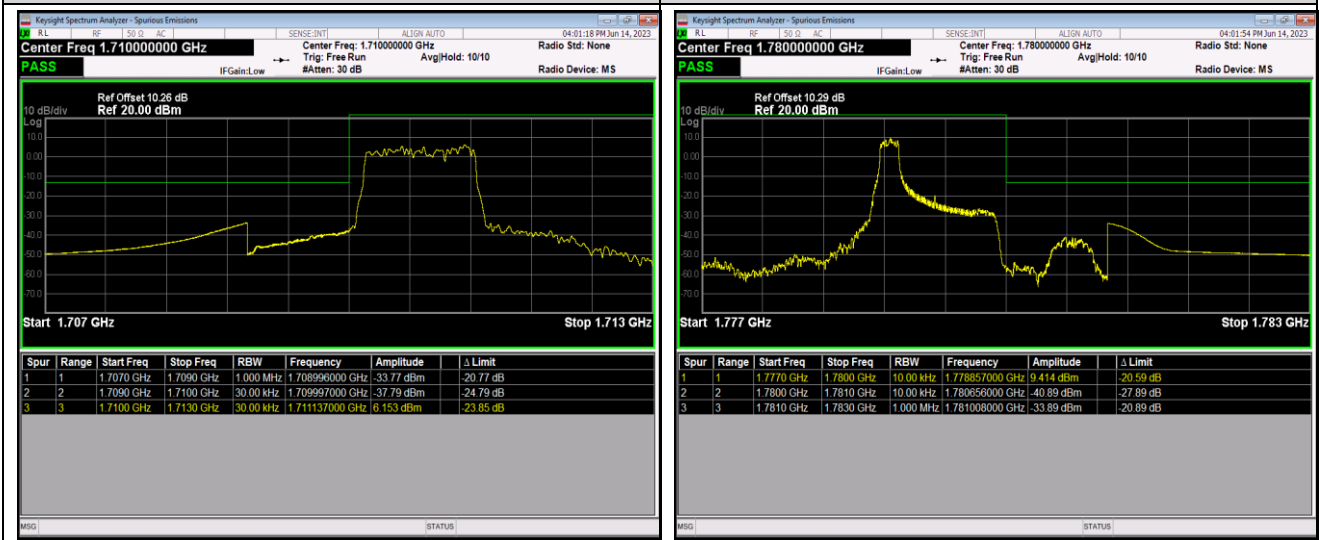

Band66-1.4MHz-QPSK-132665-1RB#0

Band66-1.4MHz-QPSK-132665-1RB#5

Band66-1.4MHz-QPSK-132665-6RB#0

Band66-1.4MHz-16QAM-131979-1RB#0

Band66-1.4MHz-16QAM-131979-1RB#5

Band66-1.4MHz-16QAM-131979-6RB#0

Band66-1.4MHz-16QAM-132665-1RB#0