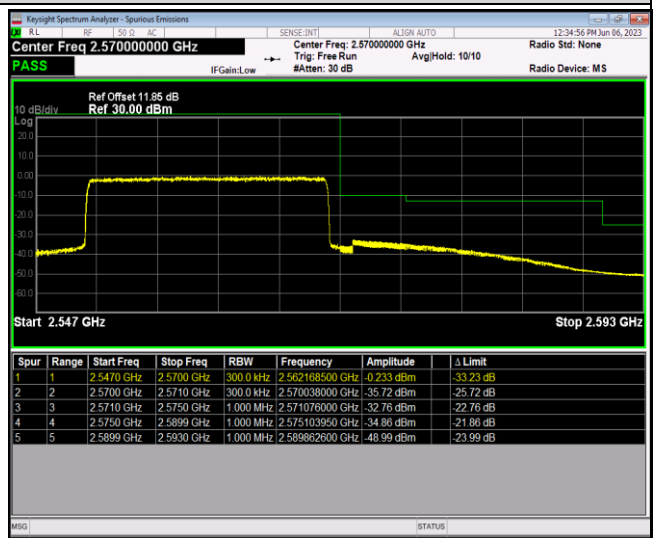

Band7-20MHz-16QAM-20850-100RB#0

Band7-20MHz-16QAM-21350-1RB#0

Band7-20MHz-16QAM-21350-1RB#99

Band7-20MHz-16QAM-21350-100RB#0

Band66-1.4MHz-QPSK-131979-1RB#0

Band66-1.4MHz-QPSK-131979-1RB#5

Band66-1.4MHz-QPSK-131979-6RB#0