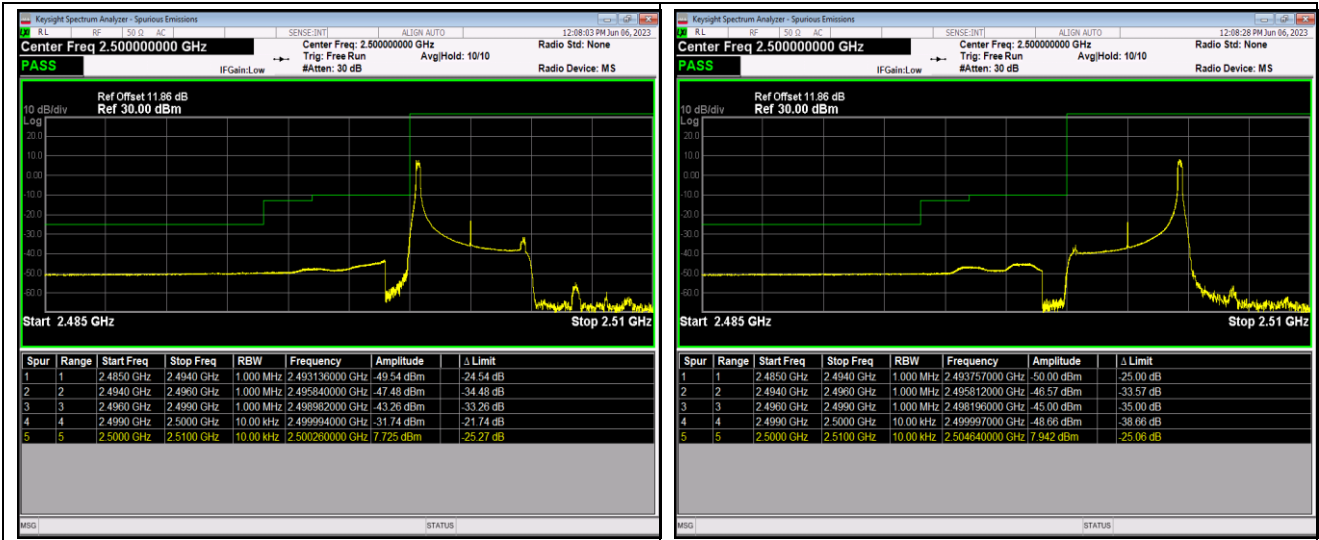

Band7-5MHz-16QAM-20775-1RB#0

Band7-5MHz-16QAM-20775-1RB#24

Band7-5MHz-16QAM-20775-25RB#0

Band7-5MHz-16QAM-21425-1RB#0