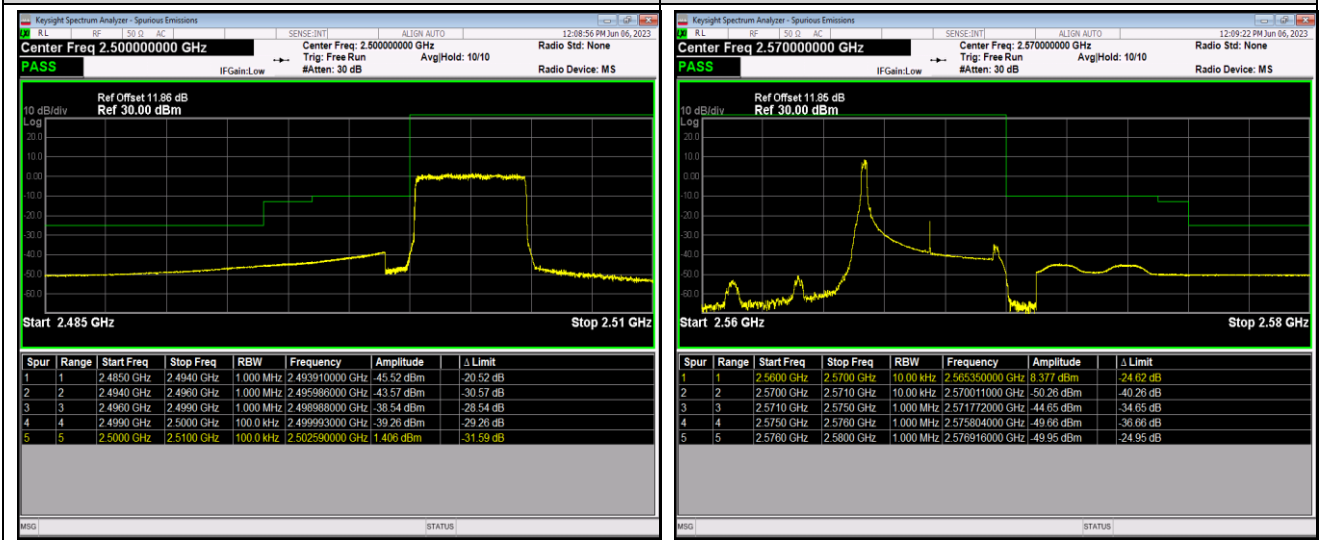

Band7-5MHz-16QAM-20775-25RB#0

Band7-5MHz-16QAM-21425-1RB#0

Band7-5MHz-16QAM-21425-1RB#24

Band7-5MHz-16QAM-21425-25RB#0