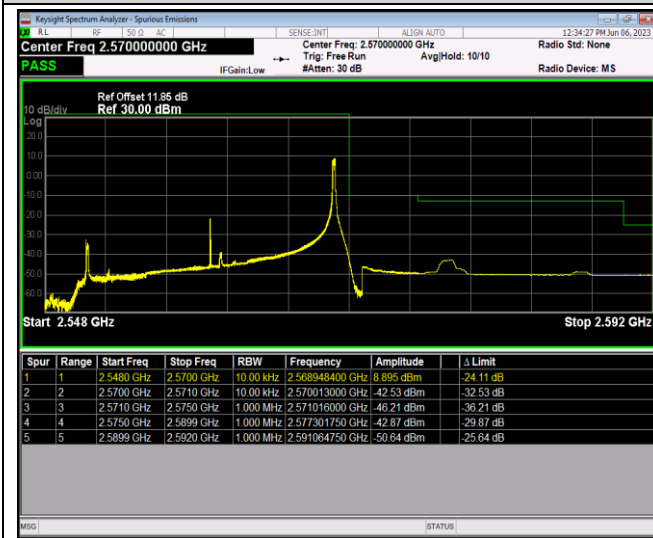

Band7-20MHz-16QAM-20850-100RB#0

Band7-20MHz-16QAM-21350-1RB#0

Band7-20MHz-16QAM-21350-1RB#99

Band7-20MHz-16QAM-21350-100RB#0

Band66-1.4MHz-QPSK-131979-1RB#0

Band66-1.4MHz-QPSK-131979-1RB#5

Band66-1.4MHz-QPSK-131979-6RB#0