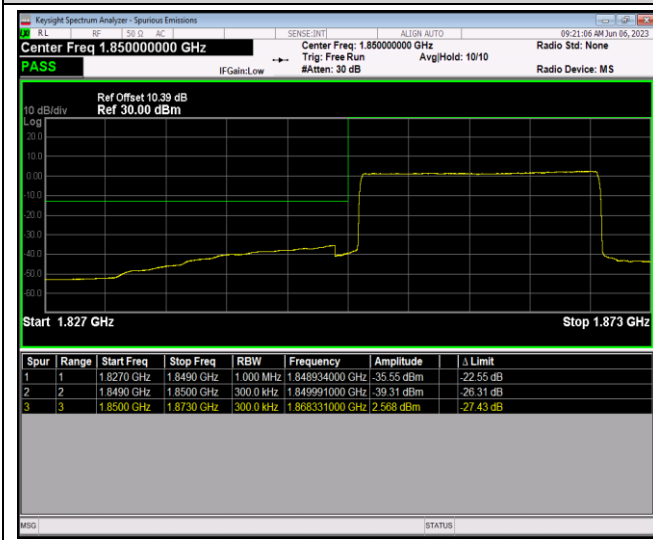

*Remark: All bandwidth and all modulation had been tested, but only the worst case data displayed in this report.*

Test Graphs

Band2-20MHz-QPSK-18700-100RB#0

Band2-20MHz-QPSK-19100-1RB#0

Band2-20MHz-QPSK-19100-1RB#99