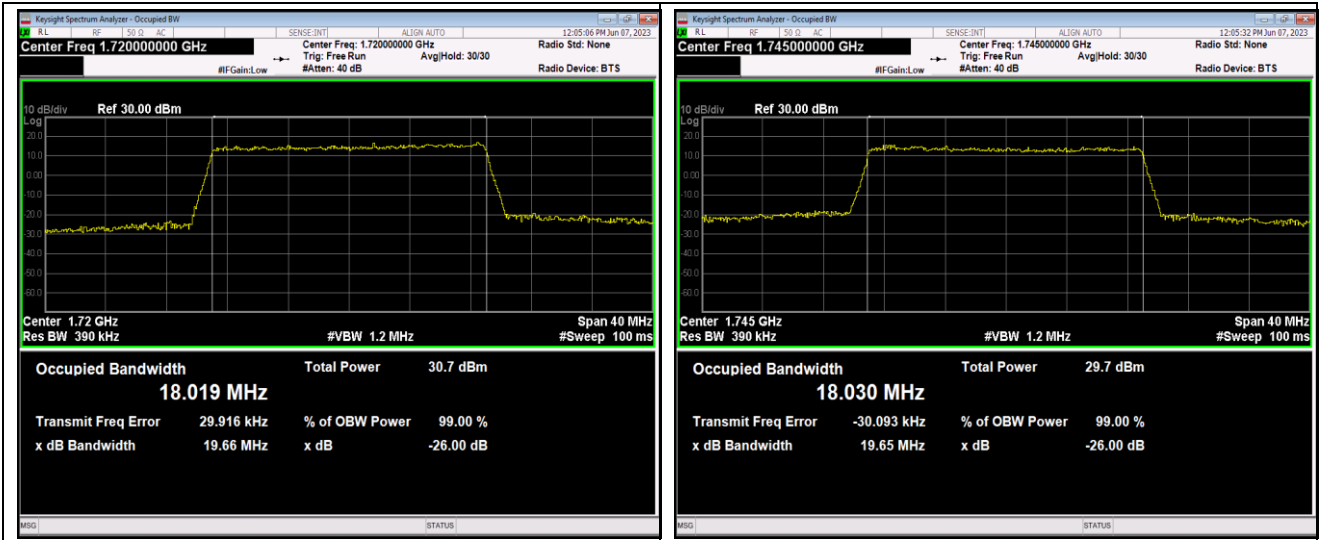

Band66-15MHz-16QAM-132047-75RB#0

Band66-15MHz-16QAM-132322-75RB#0

Band66-15MHz-16QAM-132597-75RB#0

Band66-20MHz-QPSK-132072-100RB#0

Band66-20MHz-QPSK-132322-100RB#0

Band66-20MHz-QPSK-132572-100RB#0

Band66-20MHz-16QAM-132072-100RB#0