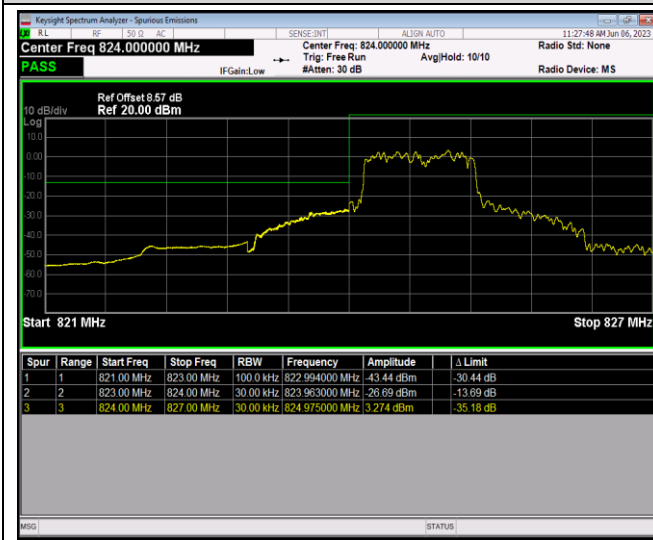

Band4-20MHz-16QAM-20300-1RB#0

Band4-20MHz-16QAM-20300-1RB#99

Band4-20MHz-16QAM-20300-100RB#0

Band5-1.4MHz-QPSK-20407-1RB#0

Band5-1.4MHz-QPSK-20407-1RB#5

Band5-1.4MHz-QPSK-20407-6RB#0

Band5-1.4MHz-QPSK-20643-1RB#0