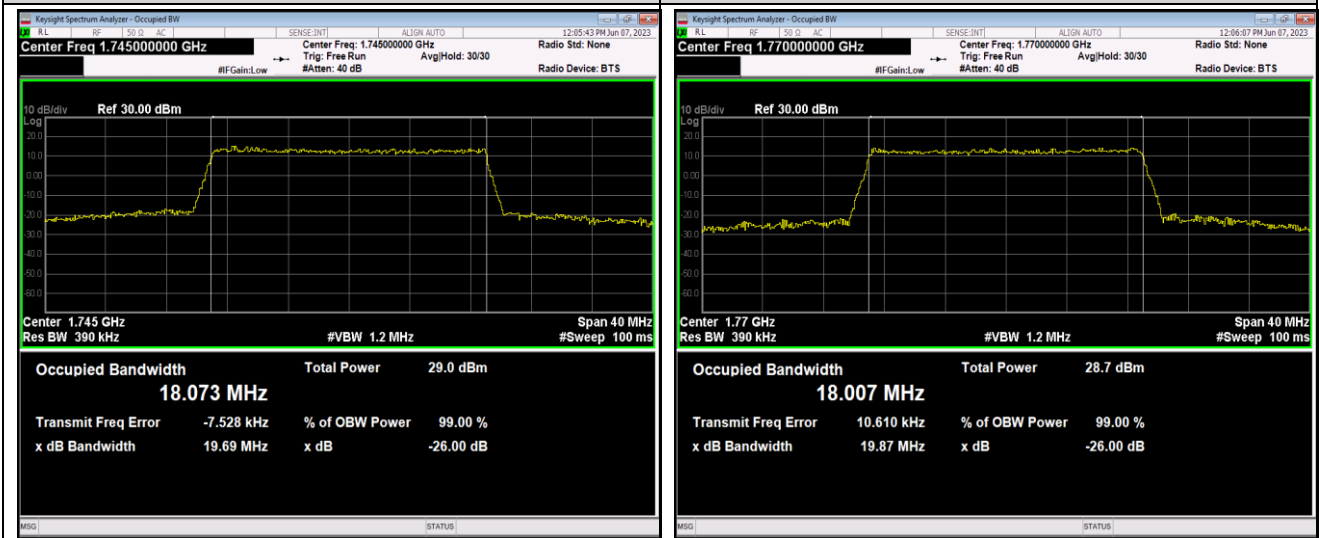

Band66-20MHz-16QAM-132322-100RB#0

Band66-20MHz-16QAM-132572-100RB#0