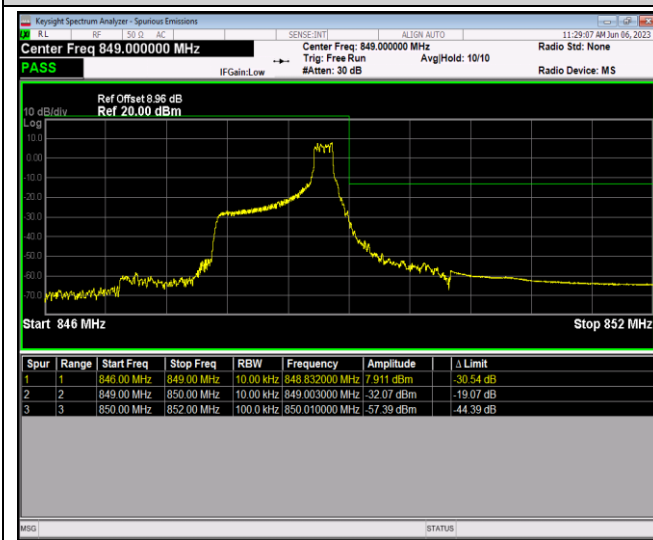

Band5-1.4MHz-QPSK-20643-1RB#5

Band5-1.4MHz-16QAM-20407-1RB#0