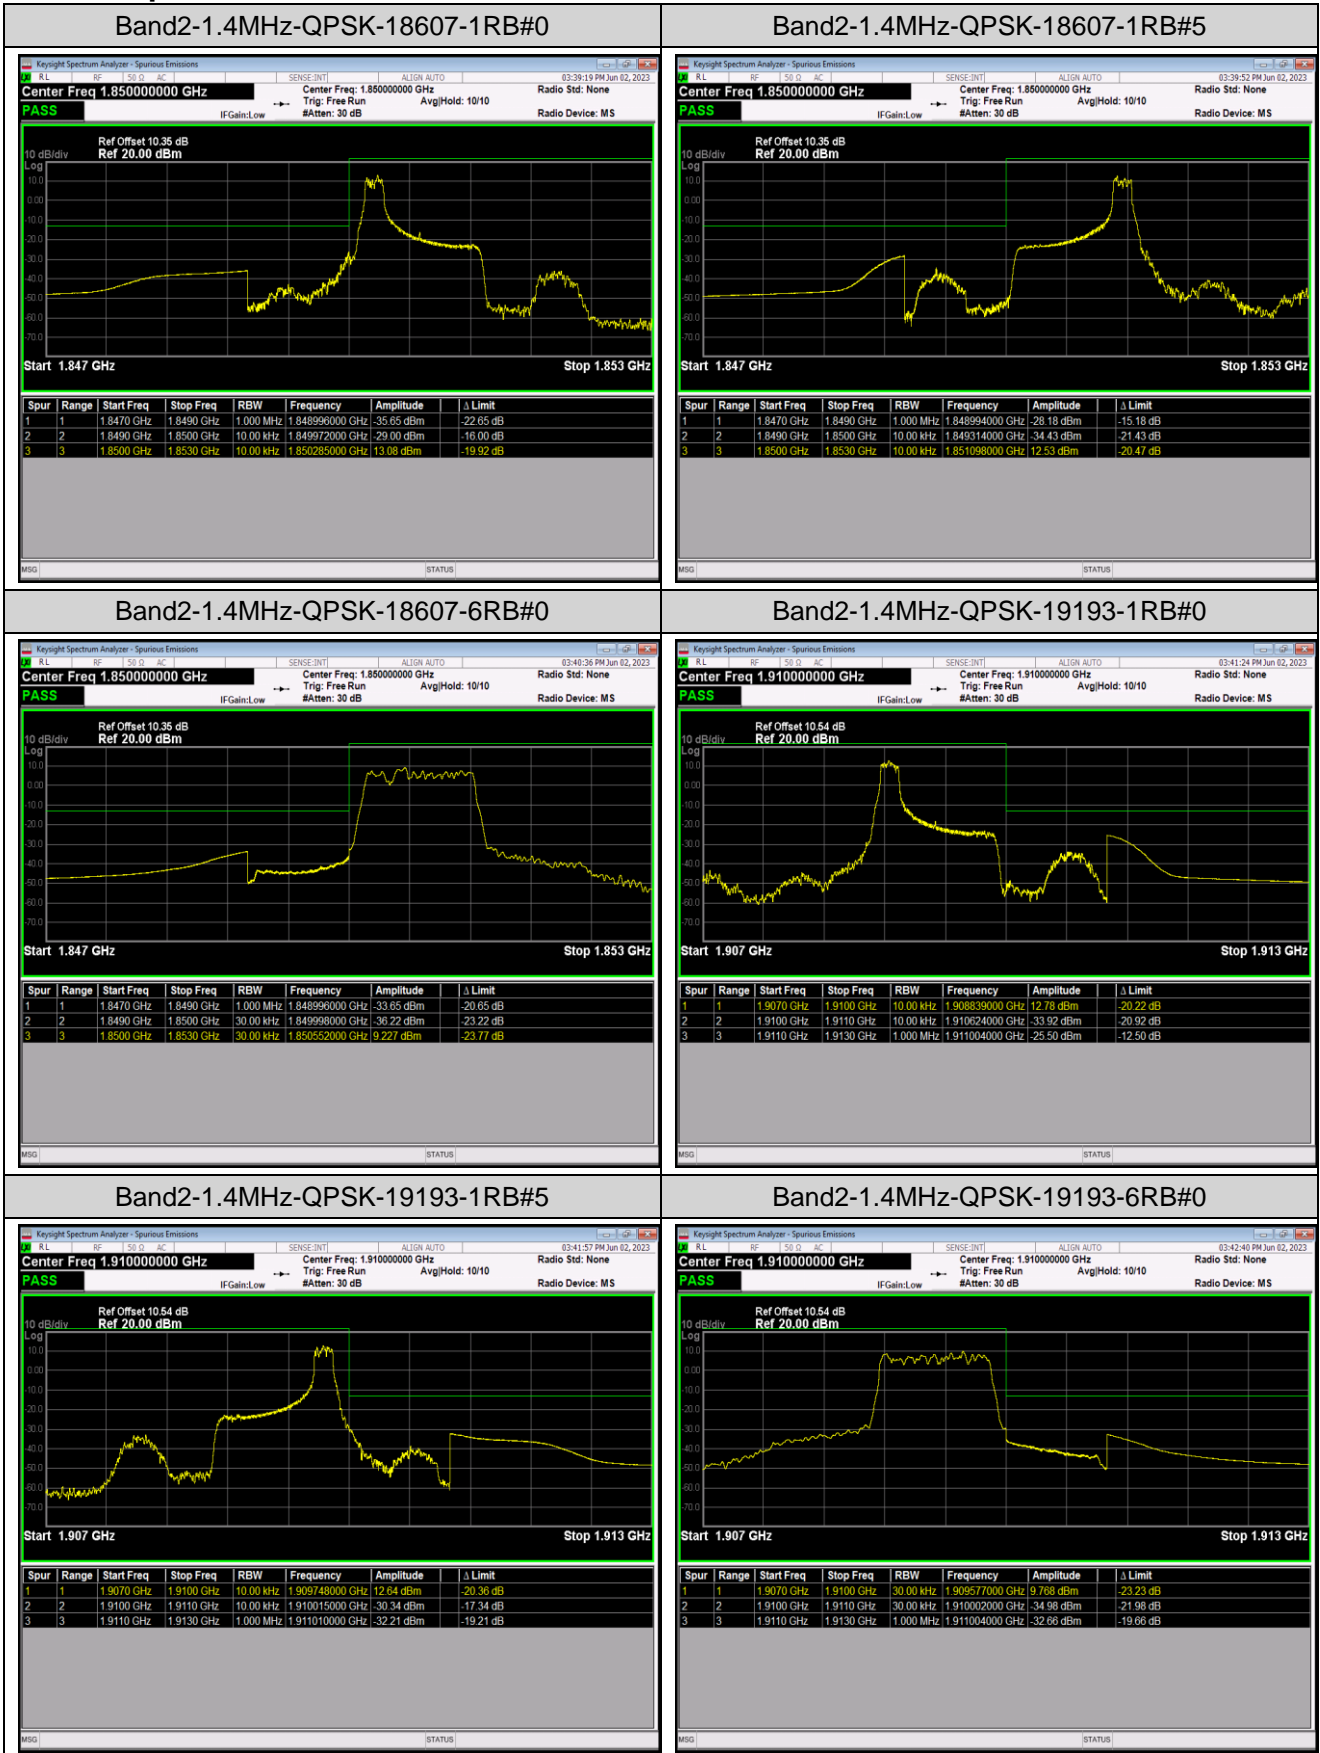

Test Graphs