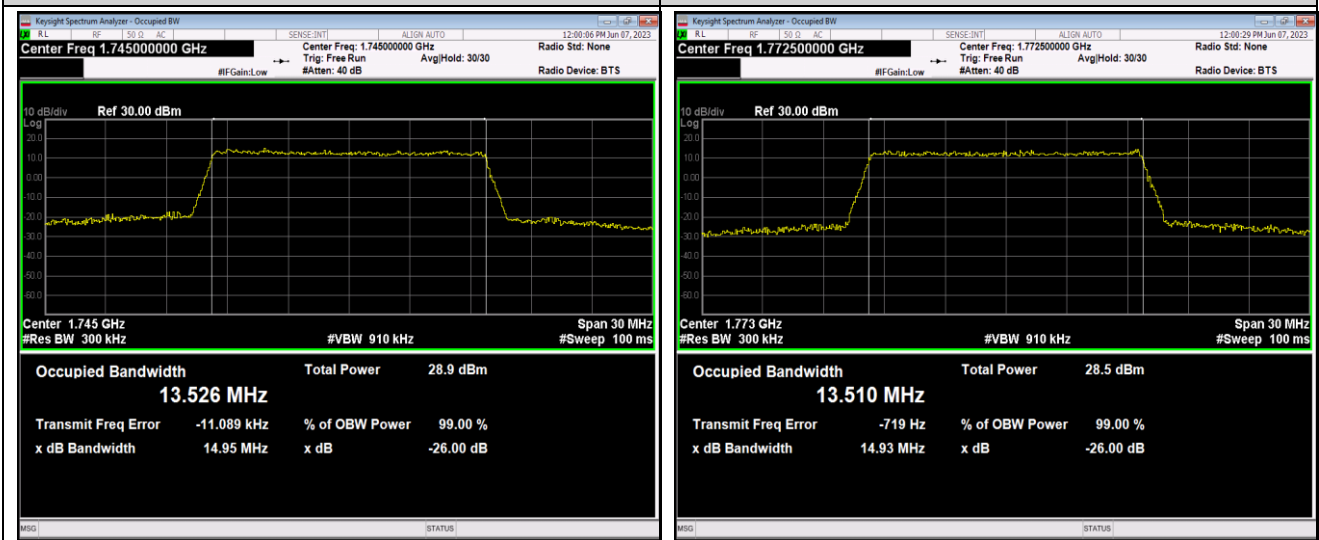

Band66-15MHz-16QAM-132322-75RB#0

Band66-15MHz-16QAM-132597-75RB#0