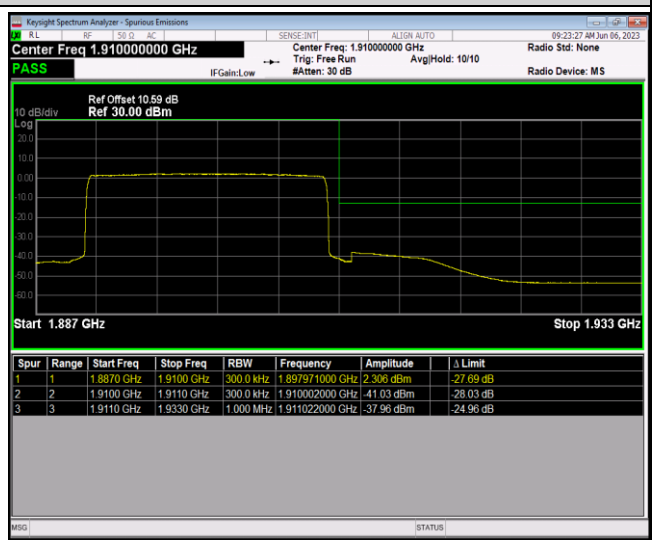

Band2-20MHz-QPSK-19100-100RB#0