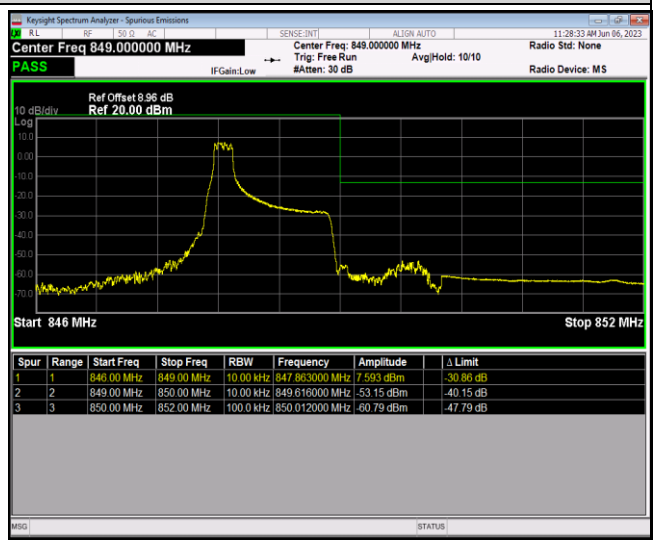

Band5-1.4MHz-QPSK-20643-1RB#0