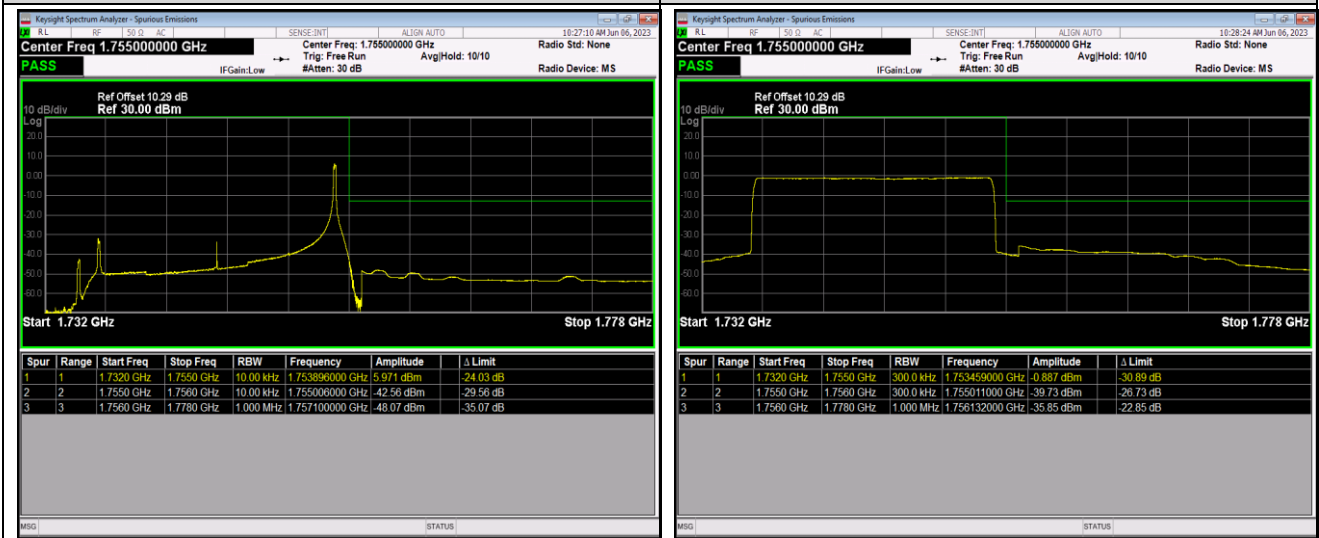

Band4-20MHz-16QAM-20300-1RB#99

Band4-20MHz-16QAM-20300-100RB#0