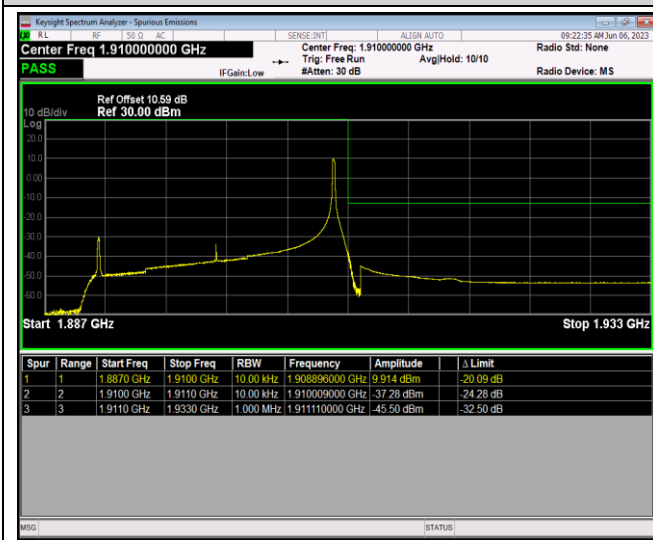

Band2-20MHz-QPSK-19100-1RB#99