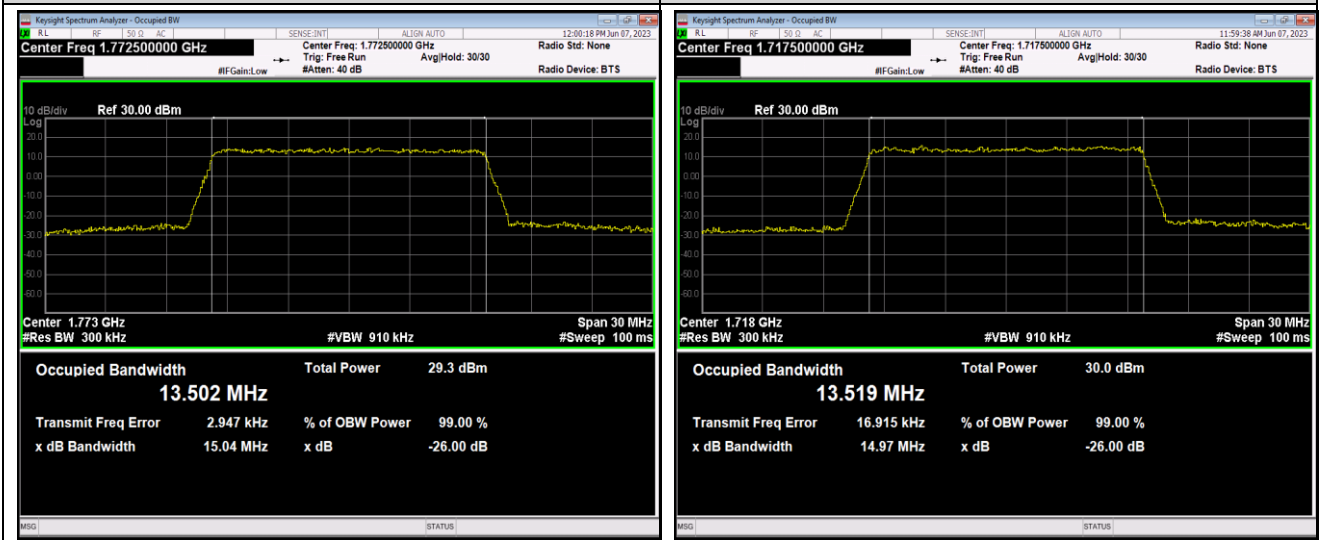

Band66-15MHz-QPSK-132597-75RB#0

Band66-15MHz-16QAM-132047-75RB#0