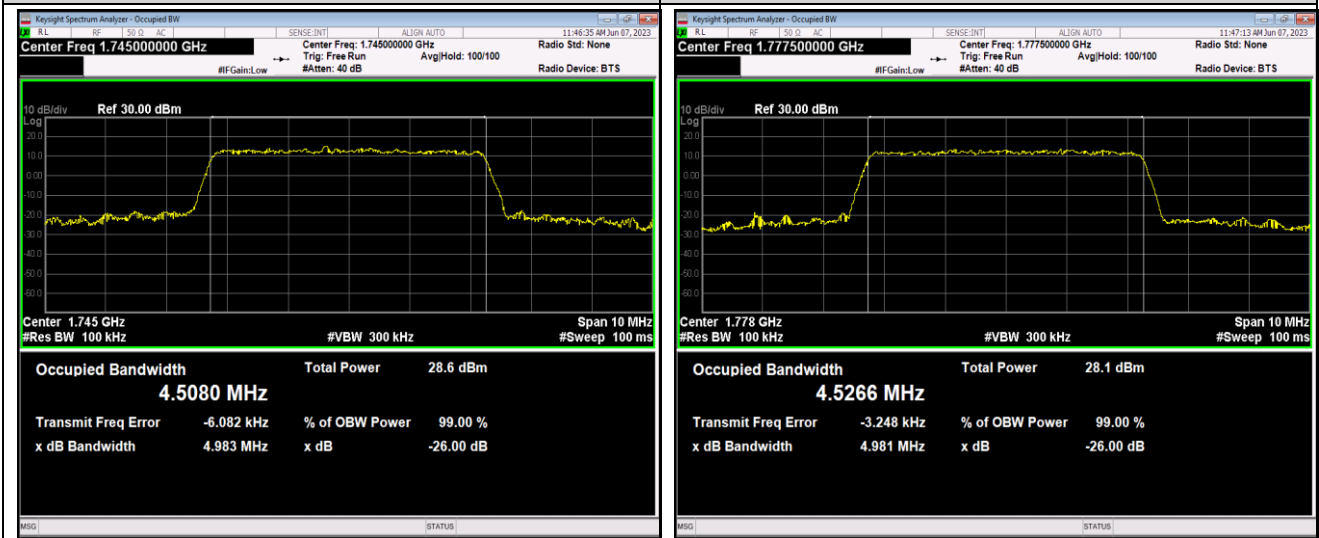

Band66-5MHz-16QAM-132322-25RB#0

Band66-5MHz-16QAM-132647-25RB#0

Band66-10MHz-QPSK-132022-50RB#0

Band66-10MHz-QPSK-132322-50RB#0