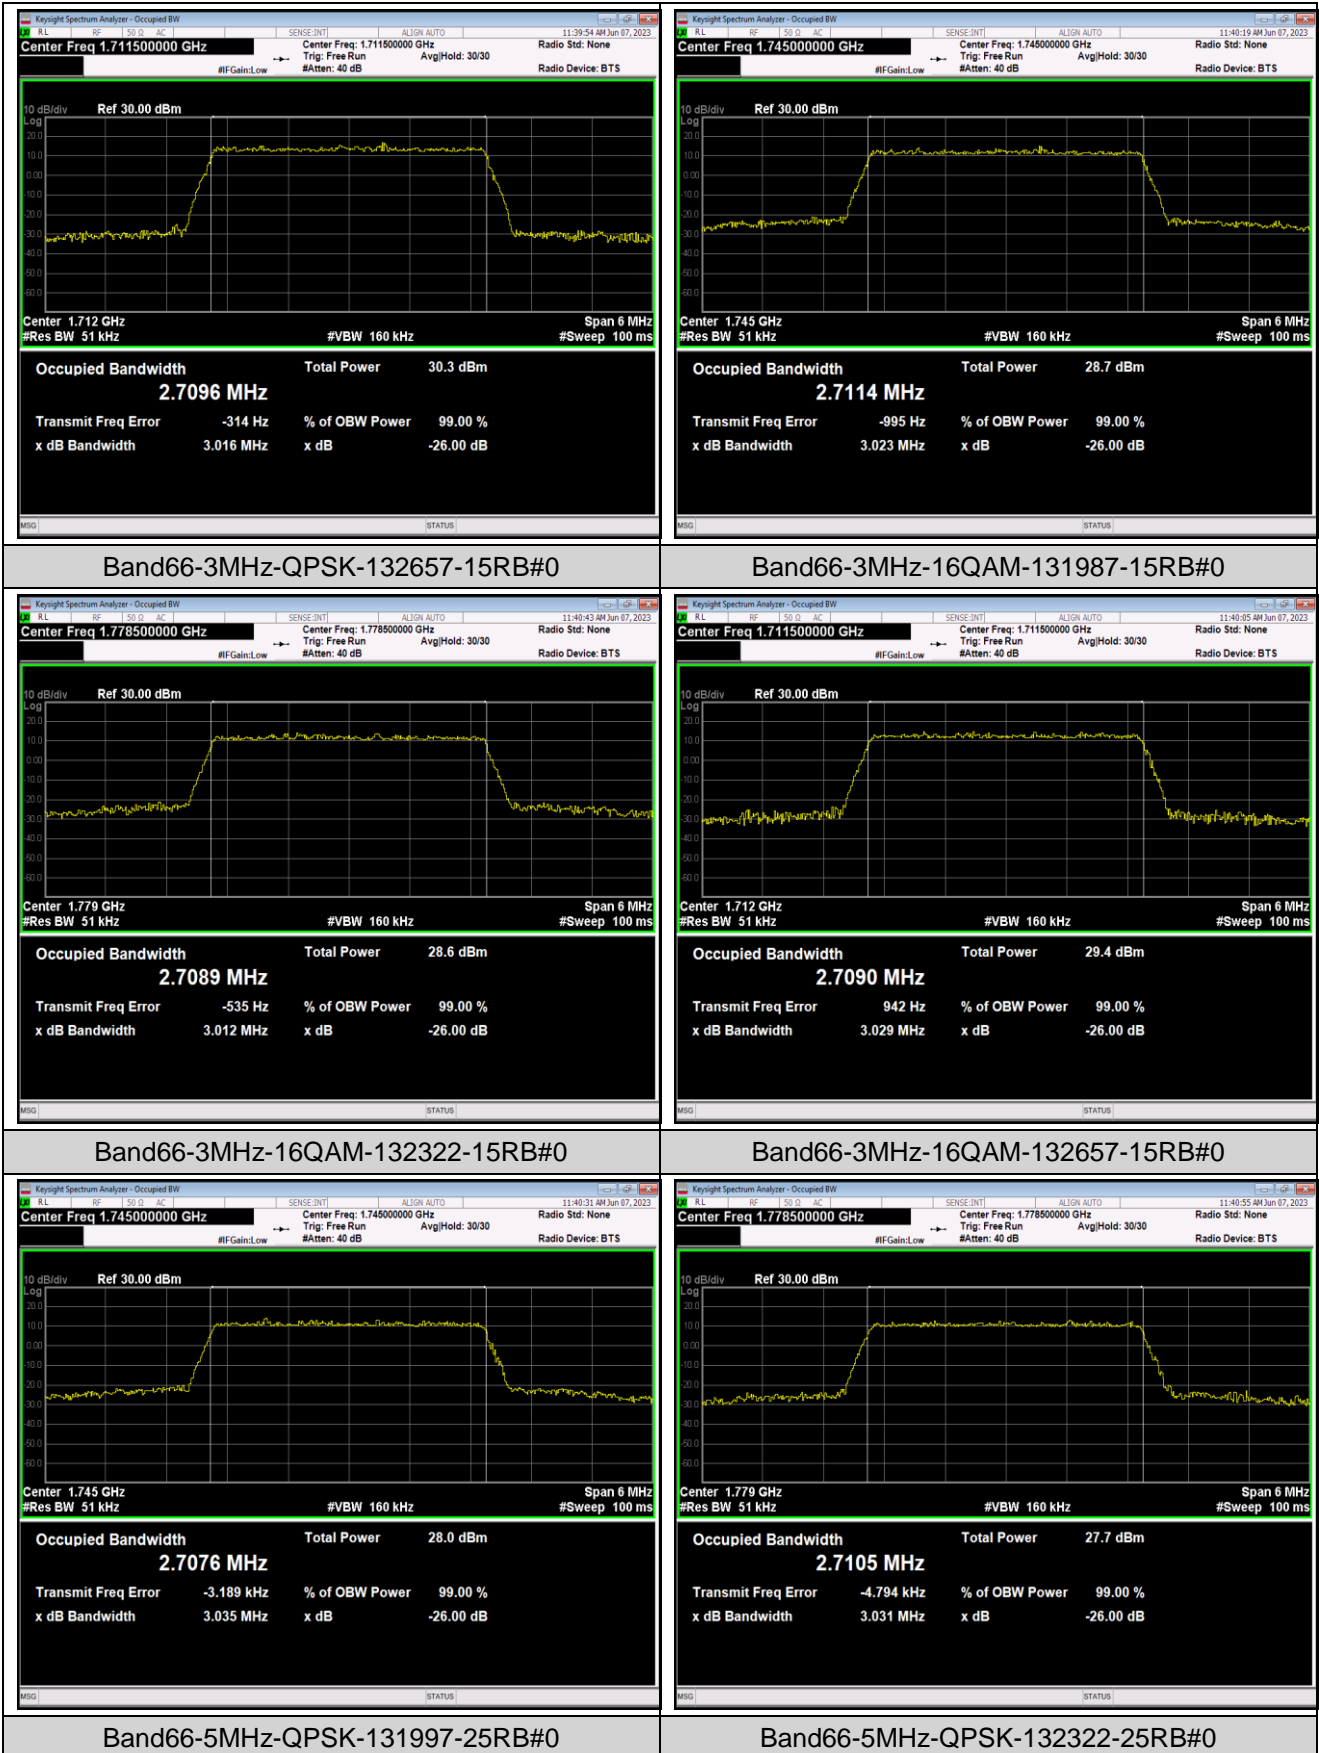

Band66-1.4MHz-16QAM-131979-6RB#0

Band66-1.4MHz-16QAM-132322-6RB#0

Band66-1.4MHz-16QAM-132665-6RB#0

Band66-3MHz-QPSK-131987-15RB#0

Band66-3MHz-QPSK-132322-15RB#0

Band66-5MHz-QPSK-132647-25RB#0

Band66-5MHz-16QAM-131997-25RB#0