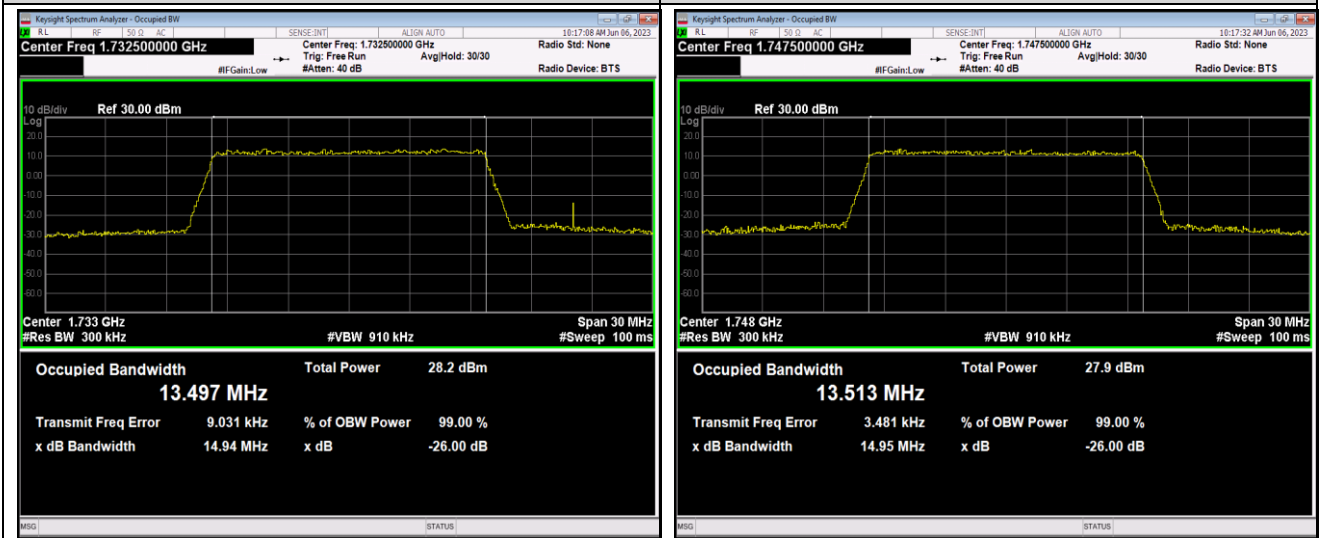

Band4-15MHz-QPSK-20325-75RB#0

Band4-15MHz-16QAM-20025-75RB#0

Band4-15MHz-16QAM-20175-75RB#0

Band4-15MHz-16QAM-20325-75RB#0

Band4-20MHz-QPSK-20050-100RB#0

Band4-20MHz-QPSK-20175-100RB#0

Band4-20MHz-QPSK-20300-100RB#0

Band4-20MHz-16QAM-20050-100RB#0

Band4-20MHz-16QAM-20175-100RB#0

Band4-20MHz-16QAM-20300-100RB#0

Band5-1.4MHz-QPSK-20407-6RB#0

Band5-1.4MHz-QPSK-20525-6RB#0

Band5-3MHz-QPSK-20635-15RB#0

Band5-3MHz-16QAM-20415-15RB#0