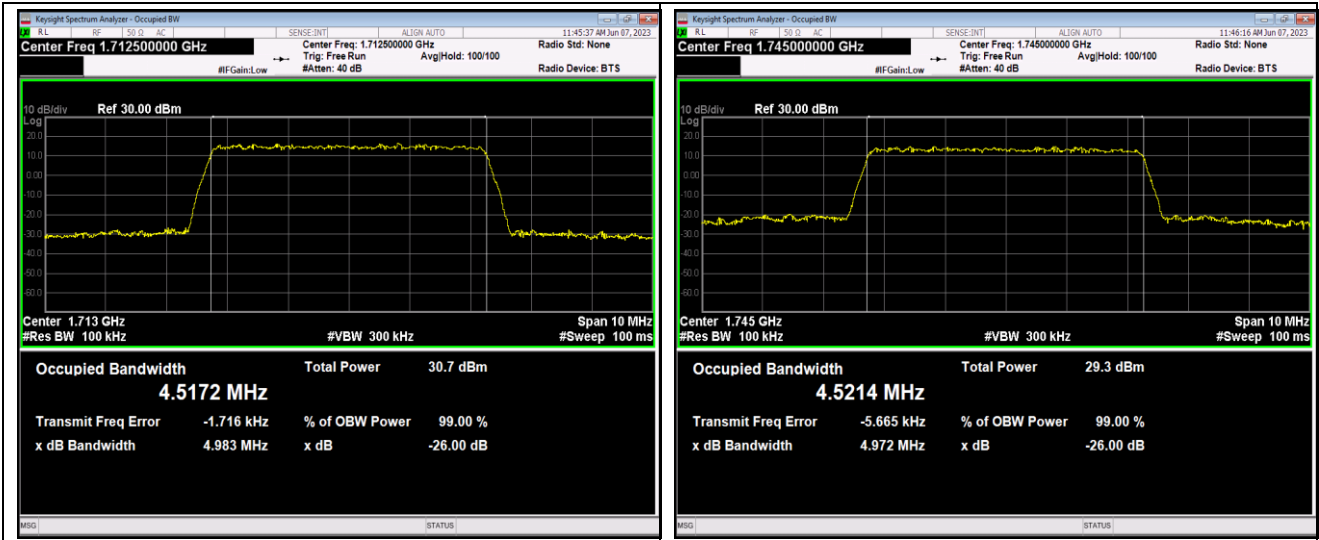

Band66-1.4MHz-16QAM-131979-6RB#0

Band66-1.4MHz-16QAM-132322-6RB#0

Band66-1.4MHz-16QAM-132665-6RB#0

Band66-3MHz-QPSK-131987-15RB#0

Band66-3MHz-QPSK-132322-15RB#0

Band66-5MHz-QPSK-132647-25RB#0

Band66-5MHz-16QAM-131997-25RB#0