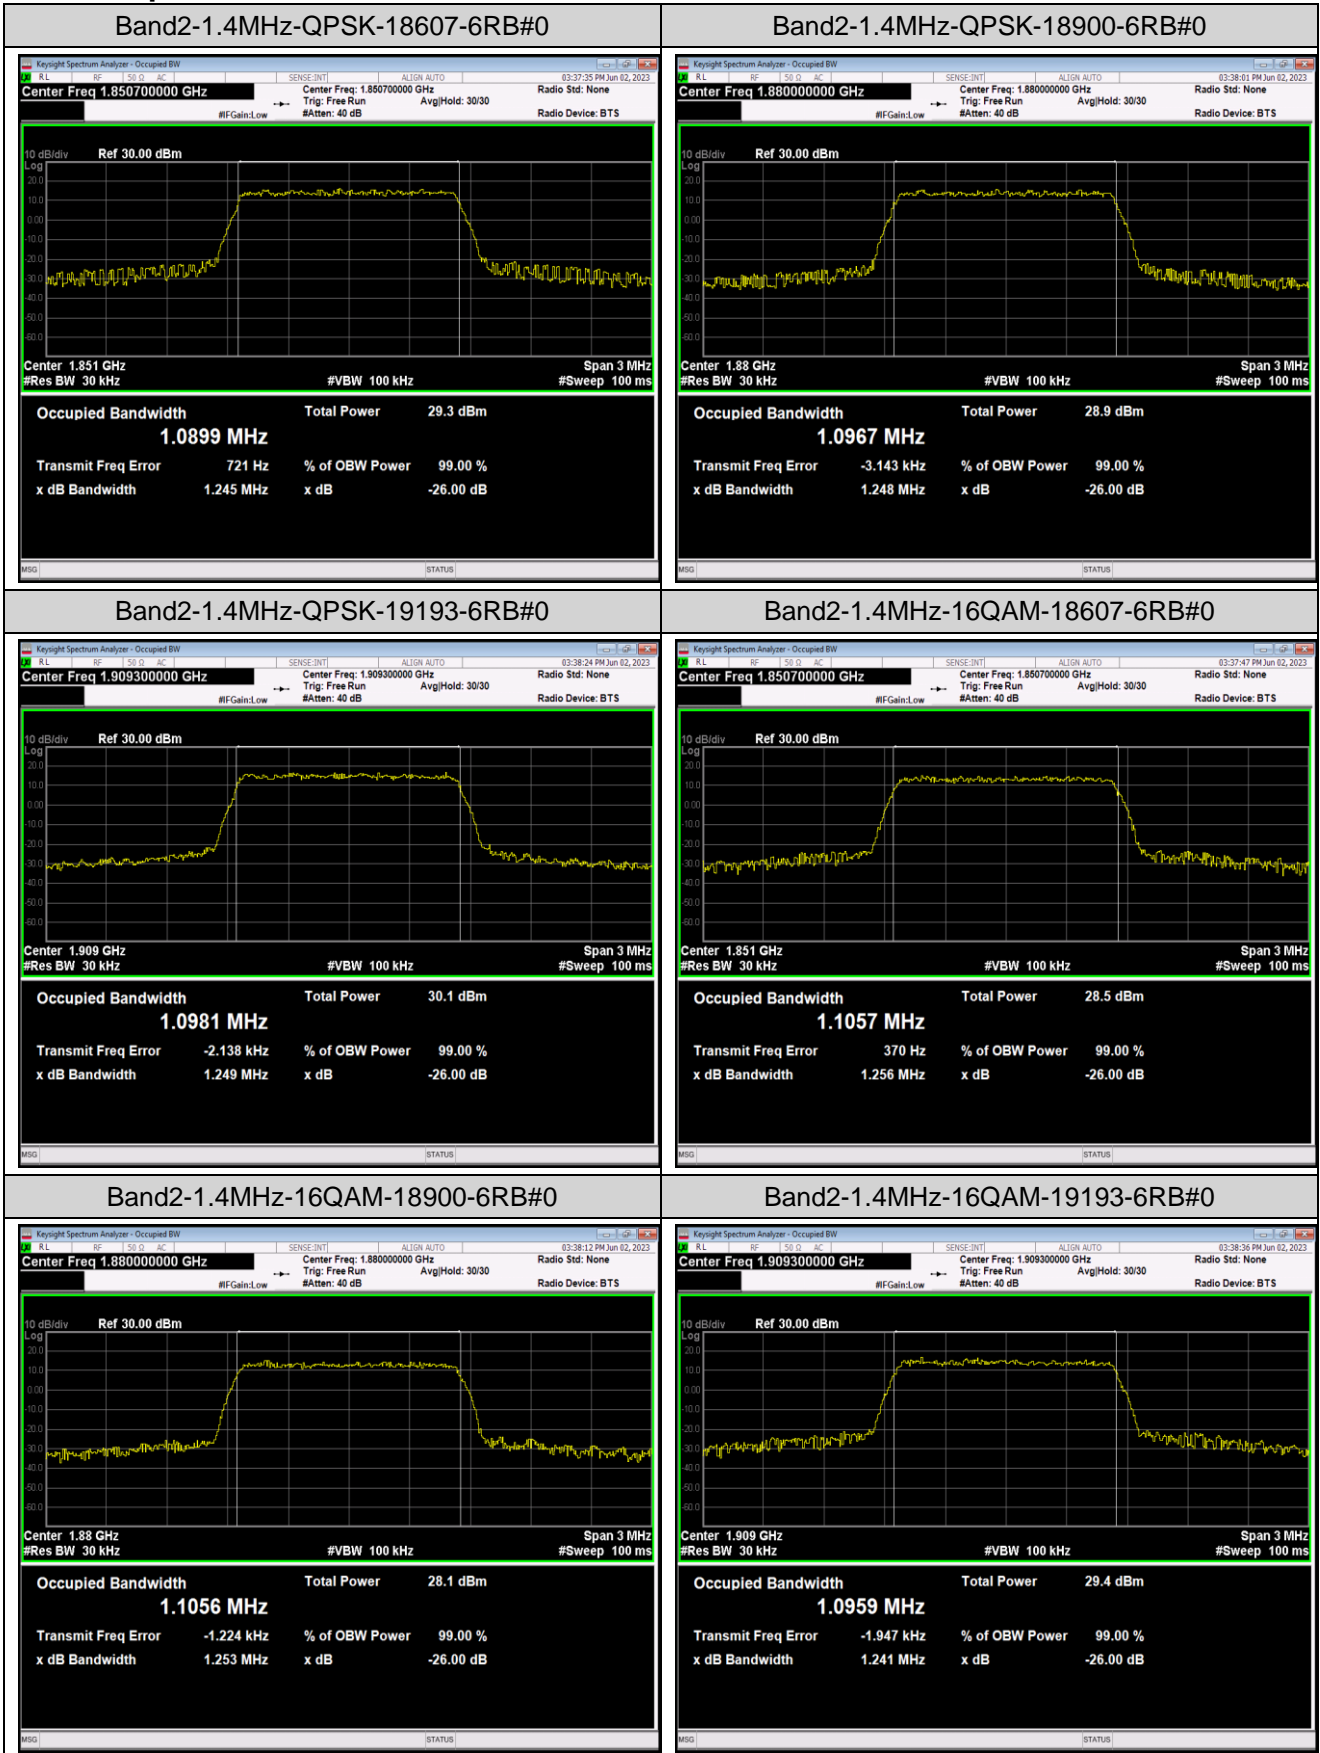

Test Graphs