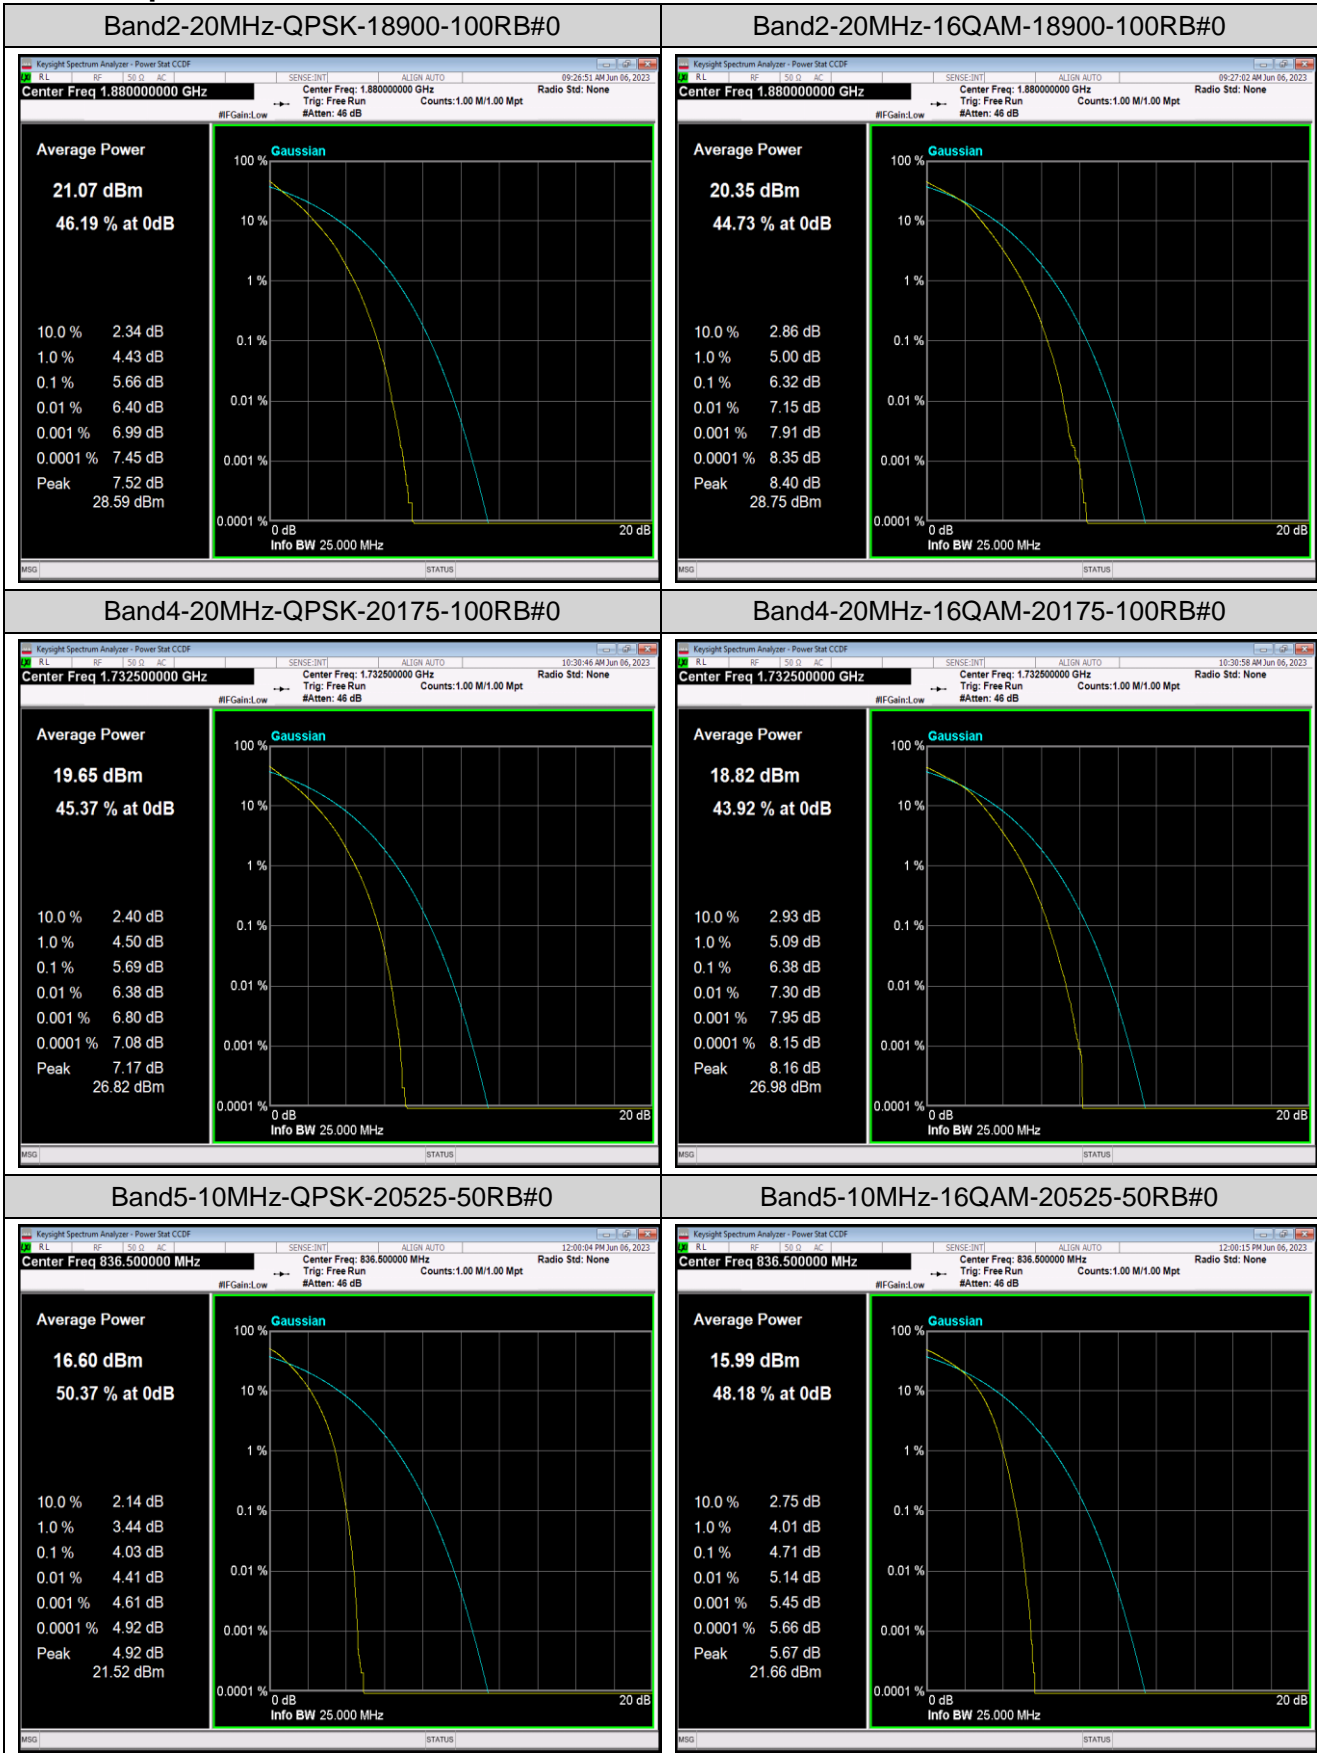

Test Graphs