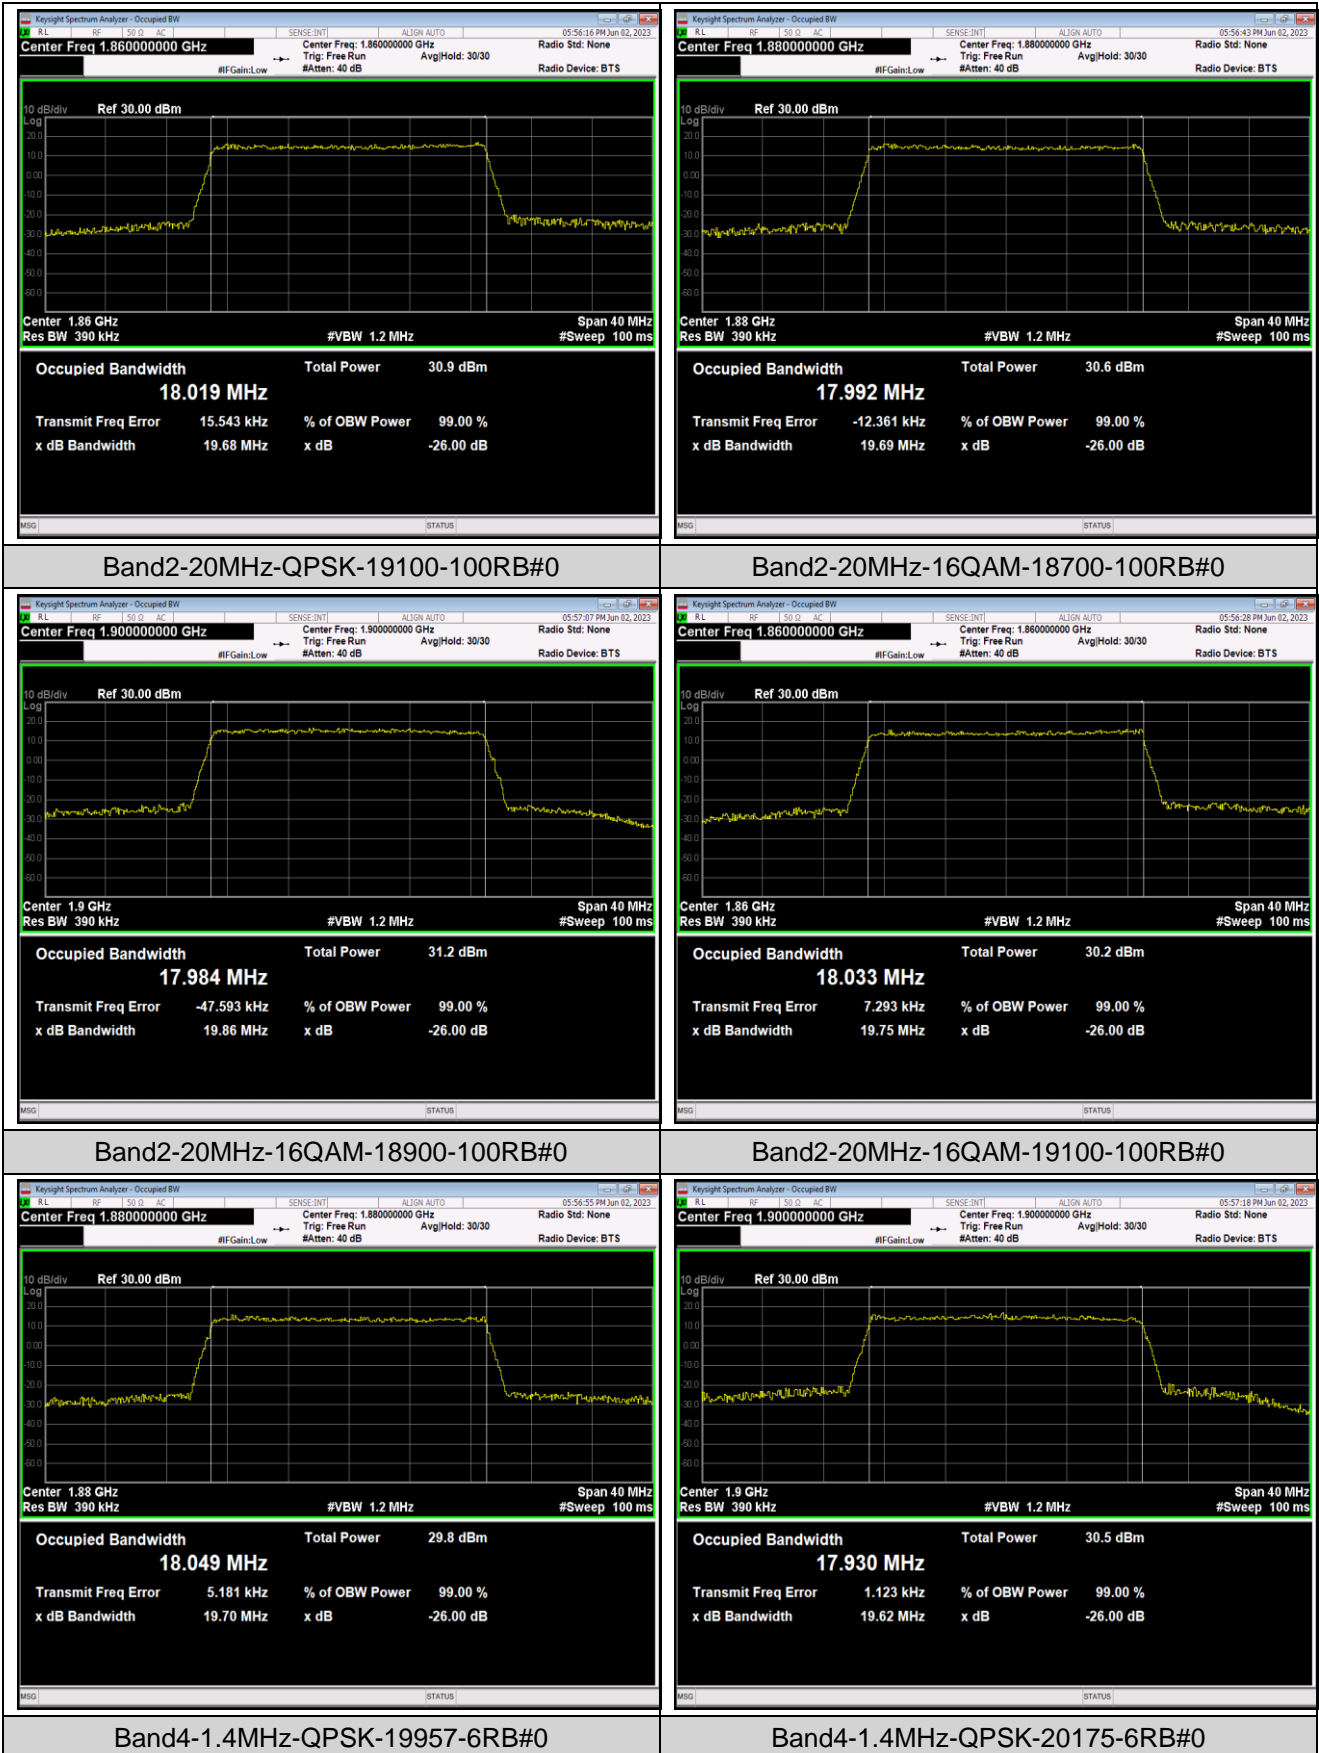

Band2-20MHz-QPSK-18700-100RB#0

Band2-20MHz-QPSK-18900-100RB#0