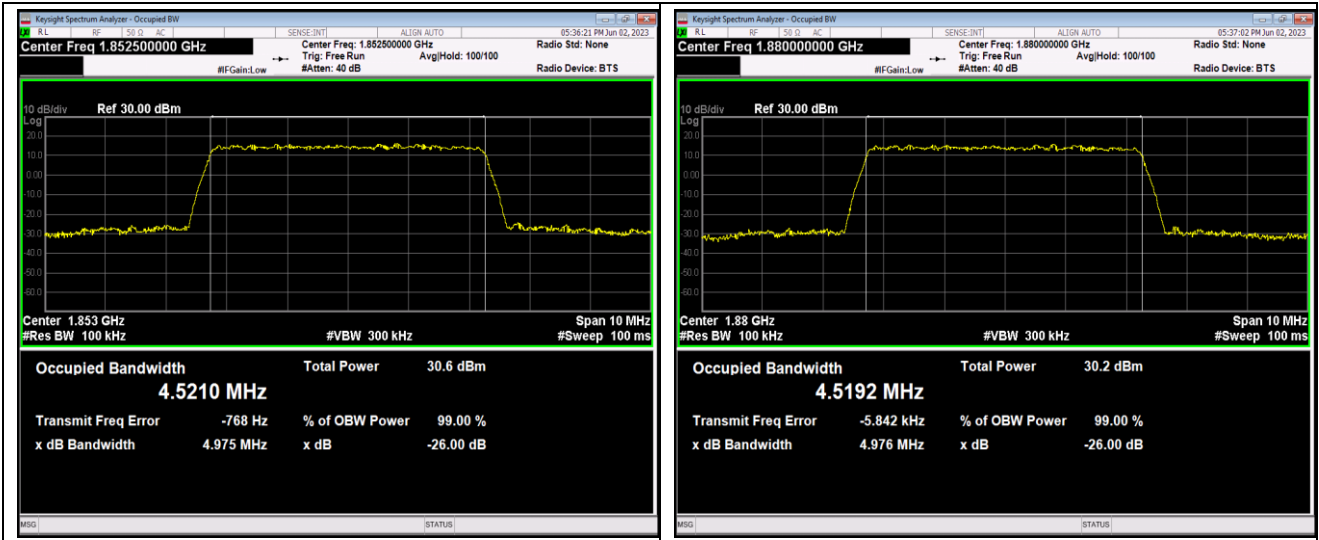

Band2-5MHz-QPSK-19175-25RB#0

Band2-5MHz-16QAM-18625-25RB#0